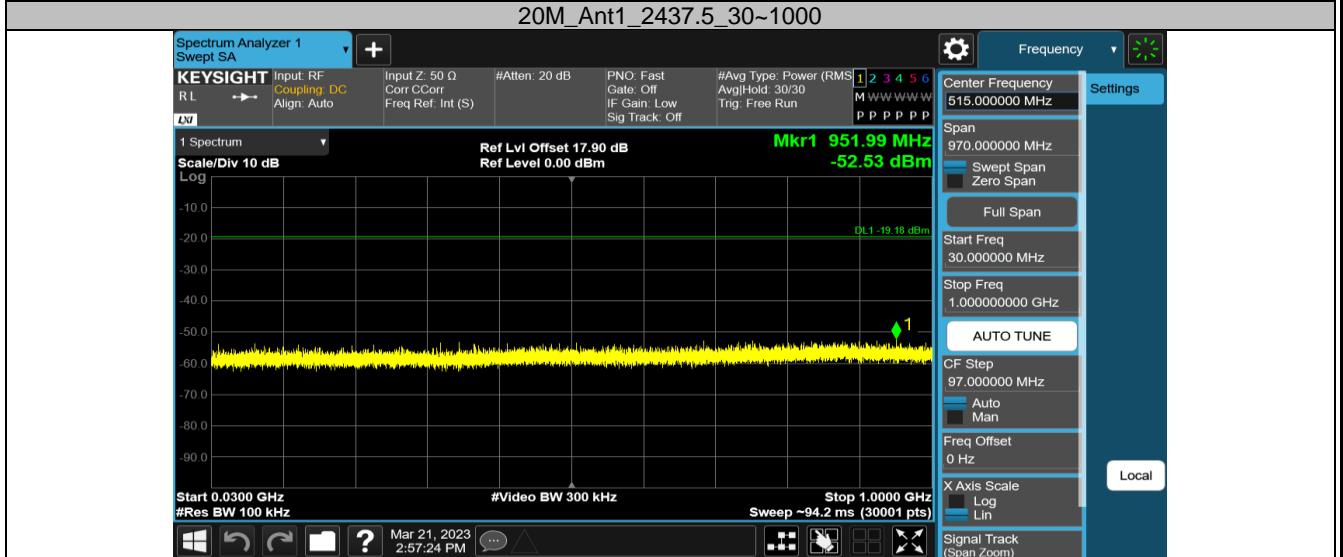

3MCA_Ant1_2408.2_0-Reference

3MCA_Ant1_2408.2_30-1000

3MCA_Ant1_2408.2_1000-26500

2.4GHz SDR, 10MHz BW

TestMode	Antenna	Channel	FreqRange [MHz]	RefLevel [dBm]	Result [dBm]	Limit [dBm]	Verdict
10M	Ant1	2407.5	Reference	9.78	9.78	---	PASS
			30~1000	9.78	-52.1	≤-20.22	PASS
			1000~26500	9.78	-42.19	≤-20.22	PASS
		2437.5	Reference	15.52	15.52	---	PASS
			30~1000	15.52	-52.1	≤-14.48	PASS
			1000~26500	15.52	-43.29	≤-14.48	PASS
		2467.5	Reference	9.85	9.85	---	PASS
			30~1000	9.85	-52.07	≤-20.15	PASS
			1000~26500	9.85	-42.34	≤-20.15	PASS

2.4GHz SDR, 20MHz BW

TestMode	Antenna	Channel	FreqRange [MHz]	RefLevel [dBm]	Result [dBm]	Limit [dBm]	Verdict
20M	Ant1	2412.5	Reference	3.34	3.34	---	PASS
			30~1000	3.34	-52.42	≤-26.66	PASS
			1000~26500	3.34	-42.97	≤-26.66	PASS
		2437.5	Reference	10.82	10.82	---	PASS
			30~1000	10.82	-52.53	≤-19.18	PASS
			1000~26500	10.82	-43.02	≤-19.18	PASS
		2462.5	Reference	-0.97	-0.97	---	PASS
			30~1000	-0.97	-52.33	≤-30.97	PASS
			1000~26500	-0.97	-43.19	≤-30.97	PASS