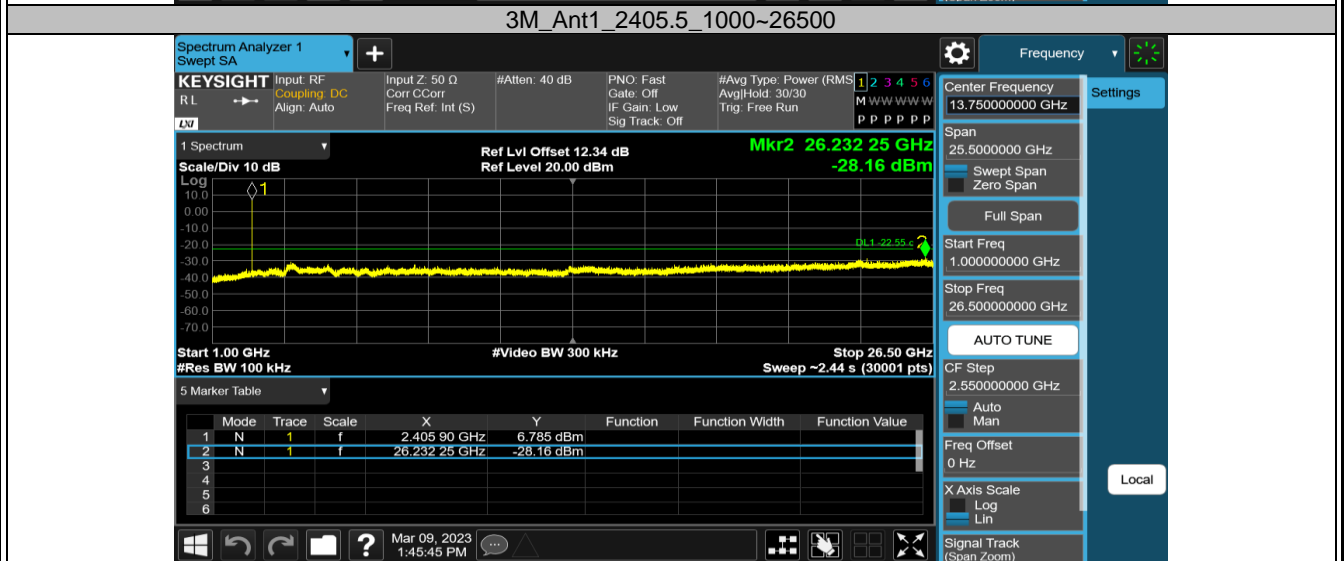

2.4GHz SDR, 3MHz BW

TestMode	Antenna	Channel	FreqRange [MHz]	RefLevel [dBm]	Result [dBm]	Limit [dBm]	Verdict
3M	Ant1	2405.5	Reference	7.45	7.45	---	PASS
			30~1000	7.45	-37.46	≤-22.55	PASS
			1000~26500	7.45	-28.16	≤-22.55	PASS
		2435.5	Reference	7.31	7.31	---	PASS
			30~1000	7.31	-38.24	≤-22.69	PASS
			1000~26500	7.31	-28.6	≤-22.69	PASS
		2468.5	Reference	7.03	7.03	---	PASS
			30~1000	7.03	-36.9	≤-22.97	PASS
			1000~26500	7.03	-28.86	≤-22.97	PASS

2.4GHz SDR, 3MHz BW CA mode

TestMode	Antenna	Channel	FreqRange [MHz]	RefLevel [dBm]	Result [dBm]	Limit [dBm]	Verdict
3MCA	Ant1	2408.2	Reference	0.67	0.67	---	PASS
			30~1000	0.67	-57.05	≤-29.33	PASS
			1000~26500	0.67	-48.58	≤-29.33	PASS
		2438.2	Reference	0.87	0.87	---	PASS
			30~1000	0.87	-57.08	≤-29.13	PASS
			1000~26500	0.87	-49.24	≤-29.13	PASS
		2471.2	Reference	1.39	1.39	---	PASS
			30~1000	1.39	-57.27	≤-28.61	PASS
			1000~26500	1.39	-48.68	≤-28.61	PASS

3MCA_Ant1_2408.2_0-Reference

3MCA_Ant1_2408.2_30-1000

3MCA_Ant1_2408.2_1000-26500

2.4GHz SDR, 10MHz BW

TestMode	Antenna	Channel	FreqRange [MHz]	RefLevel [dBm]	Result [dBm]	Limit [dBm]	Verdict
10M	Ant1	2407.5	Reference	9.78	9.78	---	PASS
			30~1000	9.78	-52.1	≤-20.22	PASS
			1000~26500	9.78	-42.19	≤-20.22	PASS
		2437.5	Reference	15.52	15.52	---	PASS
			30~1000	15.52	-52.1	≤-14.48	PASS
			1000~26500	15.52	-43.29	≤-14.48	PASS
		2467.5	Reference	9.85	9.85	---	PASS
			30~1000	9.85	-52.07	≤-20.15	PASS
			1000~26500	9.85	-42.34	≤-20.15	PASS