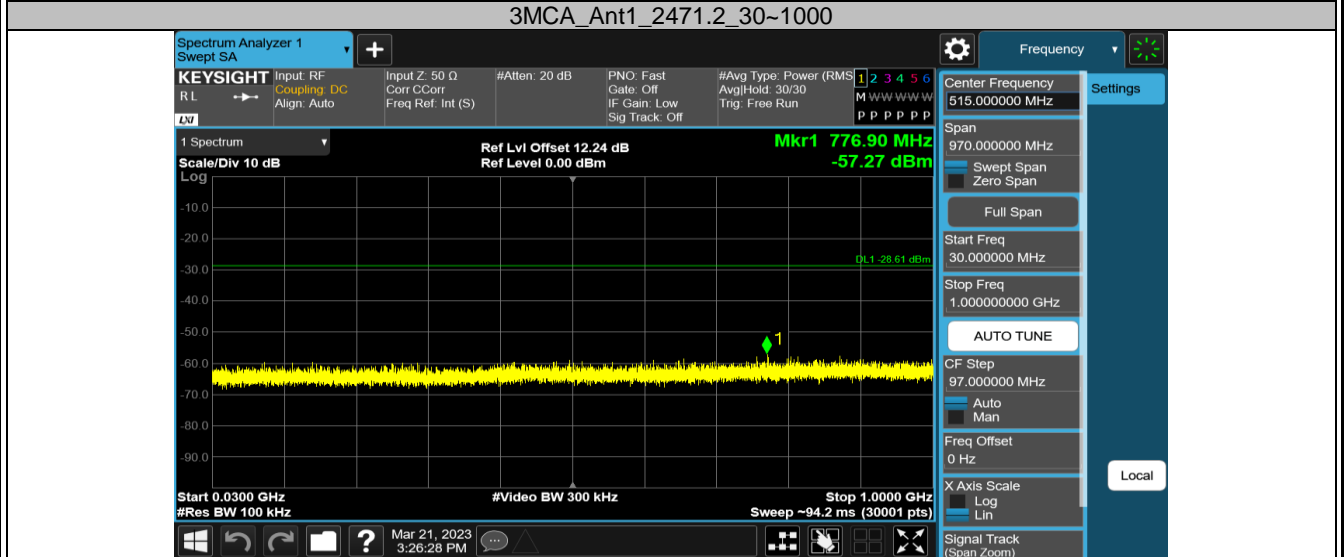

3MCA_Ant1_2408.2_0-Reference

3MCA_Ant1_2408.2_30-1000

3MCA_Ant1_2408.2_1000-26500

2.4GHz SDR, 10MHz BW

TestMode	Antenna	Channel	FreqRange [MHz]	RefLevel [dBm]	Result [dBm]	Limit [dBm]	Verdict
10M	Ant1	2407.5	Reference	9.78	9.78	---	PASS
			30~1000	9.78	-52.1	≤-20.22	PASS
			1000~26500	9.78	-42.19	≤-20.22	PASS
		2437.5	Reference	15.52	15.52	---	PASS
			30~1000	15.52	-52.1	≤-14.48	PASS
			1000~26500	15.52	-43.29	≤-14.48	PASS
		2467.5	Reference	9.85	9.85	---	PASS
			30~1000	9.85	-52.07	≤-20.15	PASS
			1000~26500	9.85	-42.34	≤-20.15	PASS

2.4GHz SDR, 20MHz BW

TestMode	Antenna	Channel	FreqRange [MHz]	RefLevel [dBm]	Result [dBm]	Limit [dBm]	Verdict
20M	Ant1	2412.5	Reference	3.34	3.34	---	PASS
			30~1000	3.34	-52.42	≤-26.66	PASS
			1000~26500	3.34	-42.97	≤-26.66	PASS
		2437.5	Reference	10.82	10.82	---	PASS
			30~1000	10.82	-52.53	≤-19.18	PASS
			1000~26500	10.82	-43.02	≤-19.18	PASS
		2462.5	Reference	-0.97	-0.97	---	PASS
			30~1000	-0.97	-52.33	≤-30.97	PASS
			1000~26500	-0.97	-43.19	≤-30.97	PASS