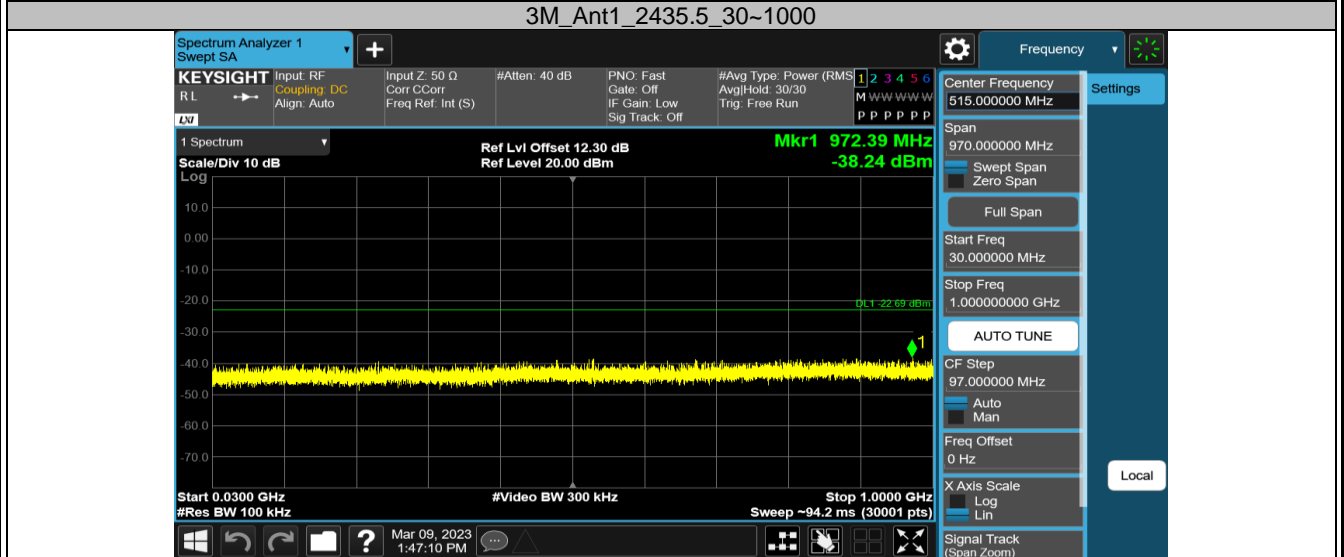

2.4GHz SDR, 3MHz BW

TestMode	Antenna	Channel	FreqRange [MHz]	RefLevel [dBm]	Result [dBm]	Limit [dBm]	Verdict
3M	Ant1	2405.5	Reference	7.45	7.45	---	PASS
			30~1000	7.45	-37.46	≤-22.55	PASS
			1000~26500	7.45	-28.16	≤-22.55	PASS
		2435.5	Reference	7.31	7.31	---	PASS
			30~1000	7.31	-38.24	≤-22.69	PASS
			1000~26500	7.31	-28.6	≤-22.69	PASS
		2468.5	Reference	7.03	7.03	---	PASS
			30~1000	7.03	-36.9	≤-22.97	PASS
			1000~26500	7.03	-28.86	≤-22.97	PASS

2.4GHz SDR, 3MHz BW CA mode

TestMode	Antenna	Channel	FreqRange [MHz]	RefLevel [dBm]	Result [dBm]	Limit [dBm]	Verdict
3MCA	Ant1	2408.2	Reference	0.67	0.67	---	PASS
			30~1000	0.67	-57.05	≤-29.33	PASS
			1000~26500	0.67	-48.58	≤-29.33	PASS
		2438.2	Reference	0.87	0.87	---	PASS
			30~1000	0.87	-57.08	≤-29.13	PASS
			1000~26500	0.87	-49.24	≤-29.13	PASS
		2471.2	Reference	1.39	1.39	---	PASS
			30~1000	1.39	-57.27	≤-28.61	PASS
			1000~26500	1.39	-48.68	≤-28.61	PASS

3MCA_Ant1_2408.2_0-Reference

3MCA_Ant1_2408.2_30-1000

3MCA_Ant1_2408.2_1000-26500

2.4GHz SDR, 10MHz BW

TestMode	Antenna	Channel	FreqRange [MHz]	RefLevel [dBm]	Result [dBm]	Limit [dBm]	Verdict
10M	Ant1	2407.5	Reference	9.78	9.78	---	PASS
			30~1000	9.78	-52.1	≤-20.22	PASS
			1000~26500	9.78	-42.19	≤-20.22	PASS
		2437.5	Reference	15.52	15.52	---	PASS
			30~1000	15.52	-52.1	≤-14.48	PASS
			1000~26500	15.52	-43.29	≤-14.48	PASS
		2467.5	Reference	9.85	9.85	---	PASS
			30~1000	9.85	-52.07	≤-20.15	PASS
			1000~26500	9.85	-42.34	≤-20.15	PASS