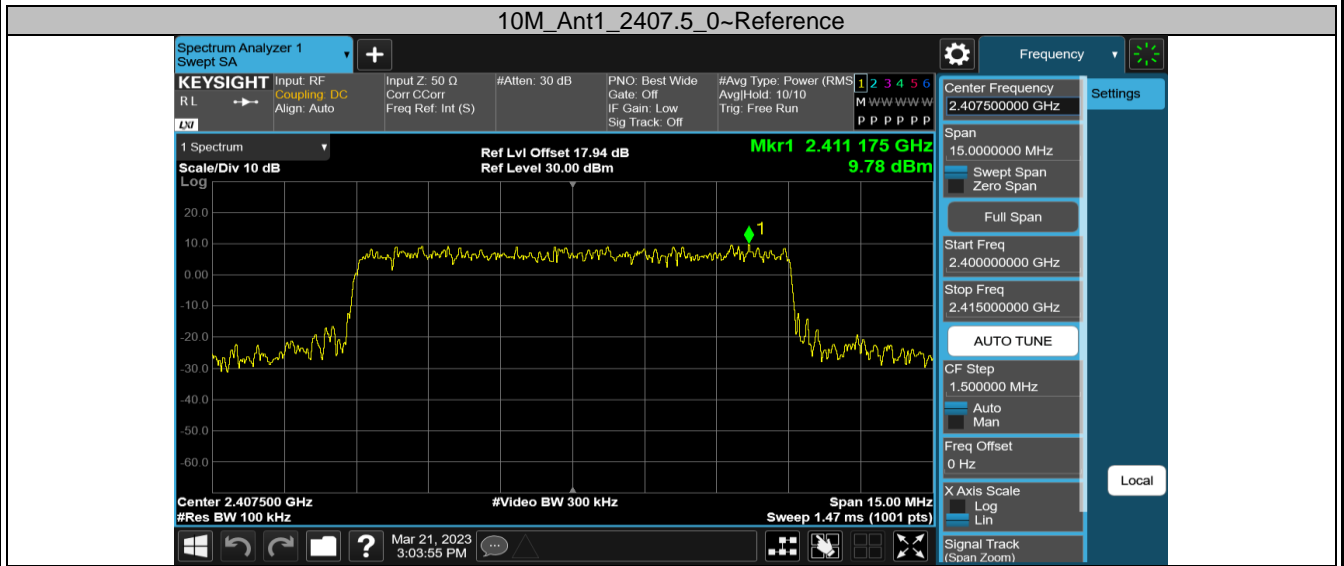

3MCA_Ant1_2408.2_0-Reference

3MCA_Ant1_2408.2_30-1000

3MCA_Ant1_2408.2_1000-26500

2.4GHz SDR, 10MHz BW

TestMode	Antenna	Channel	FreqRange [MHz]	RefLevel [dBm]	Result [dBm]	Limit [dBm]	Verdict
10M	Ant1	2407.5	Reference	9.78	9.78	---	PASS
			30~1000	9.78	-52.1	≤-20.22	PASS
			1000~26500	9.78	-42.19	≤-20.22	PASS
		2437.5	Reference	15.52	15.52	---	PASS
			30~1000	15.52	-52.1	≤-14.48	PASS
			1000~26500	15.52	-43.29	≤-14.48	PASS
		2467.5	Reference	9.85	9.85	---	PASS
			30~1000	9.85	-52.07	≤-20.15	PASS
			1000~26500	9.85	-42.34	≤-20.15	PASS

2.4GHz SDR, 20MHz BW

TestMode	Antenna	Channel	FreqRange [MHz]	RefLevel [dBm]	Result [dBm]	Limit [dBm]	Verdict
20M	Ant1	2412.5	Reference	3.34	3.34	---	PASS
			30~1000	3.34	-52.42	≤-26.66	PASS
			1000~26500	3.34	-42.97	≤-26.66	PASS
		2437.5	Reference	10.82	10.82	---	PASS
			30~1000	10.82	-52.53	≤-19.18	PASS
			1000~26500	10.82	-43.02	≤-19.18	PASS
		2462.5	Reference	-0.97	-0.97	---	PASS
			30~1000	-0.97	-52.33	≤-30.97	PASS
			1000~26500	-0.97	-43.19	≤-30.97	PASS