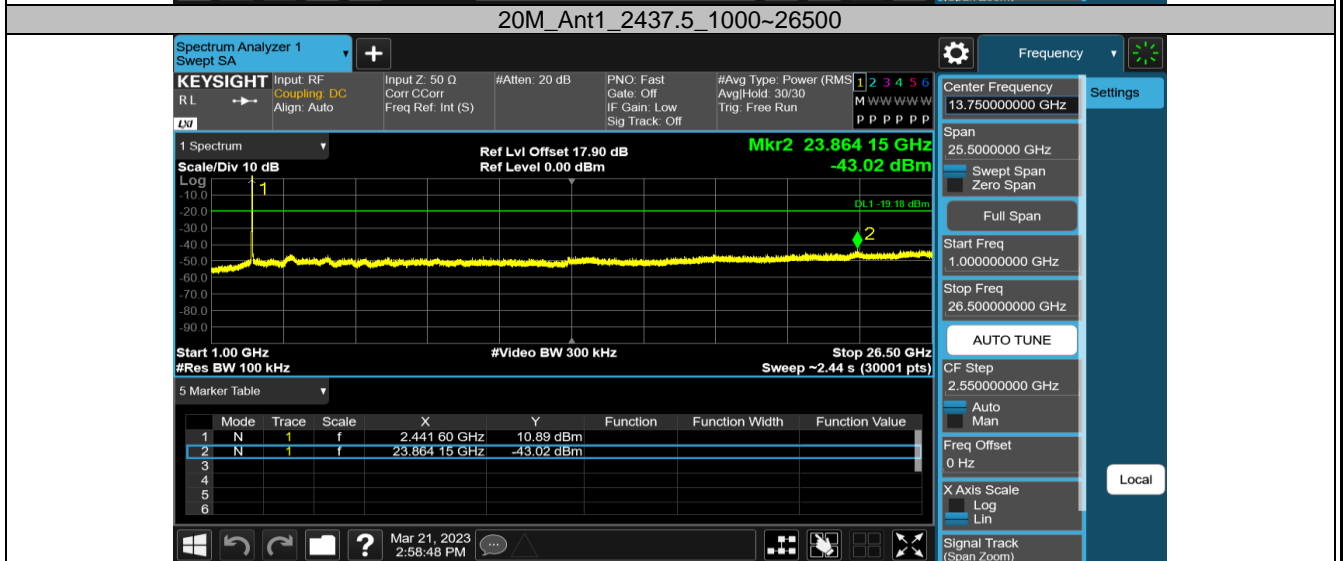

3MCA_Ant1_2408.2_0-Reference

3MCA_Ant1_2408.2_30-1000

3MCA_Ant1_2408.2_1000-26500

2.4GHz SDR, 10MHz BW

TestMode	Antenna	Channel	FreqRange [MHz]	RefLevel [dBm]	Result [dBm]	Limit [dBm]	Verdict
10M	Ant1	2407.5	Reference	9.78	9.78	---	PASS
			30~1000	9.78	-52.1	≤-20.22	PASS
			1000~26500	9.78	-42.19	≤-20.22	PASS
		2437.5	Reference	15.52	15.52	---	PASS
			30~1000	15.52	-52.1	≤-14.48	PASS
			1000~26500	15.52	-43.29	≤-14.48	PASS
		2467.5	Reference	9.85	9.85	---	PASS
			30~1000	9.85	-52.07	≤-20.15	PASS
			1000~26500	9.85	-42.34	≤-20.15	PASS

2.4GHz SDR, 20MHz BW

TestMode	Antenna	Channel	FreqRange [MHz]	RefLevel [dBm]	Result [dBm]	Limit [dBm]	Verdict
20M	Ant1	2412.5	Reference	3.34	3.34	---	PASS
			30~1000	3.34	-52.42	≤-26.66	PASS
			1000~26500	3.34	-42.97	≤-26.66	PASS
		2437.5	Reference	10.82	10.82	---	PASS
			30~1000	10.82	-52.53	≤-19.18	PASS
			1000~26500	10.82	-43.02	≤-19.18	PASS
		2462.5	Reference	-0.97	-0.97	---	PASS
			30~1000	-0.97	-52.33	≤-30.97	PASS
			1000~26500	-0.97	-43.19	≤-30.97	PASS