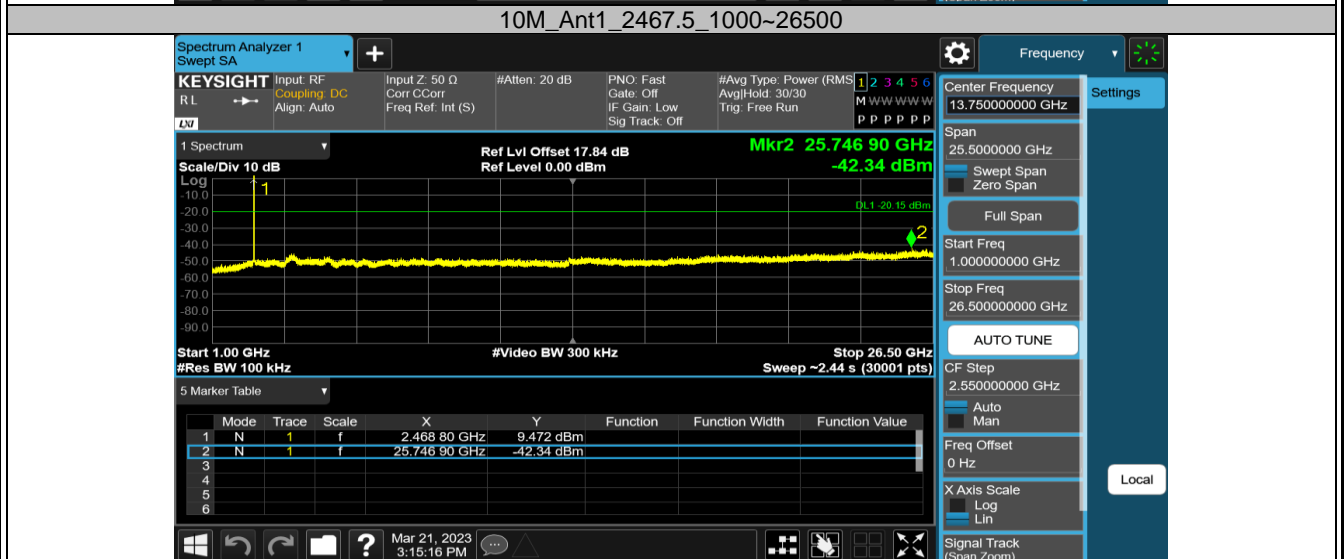

3MCA_Ant1_2408.2_0-Reference

3MCA_Ant1_2408.2_30-1000

3MCA_Ant1_2408.2_1000-26500

2.4GHz SDR, 10MHz BW

TestMode	Antenna	Channel	FreqRange [MHz]	RefLevel [dBm]	Result [dBm]	Limit [dBm]	Verdict
10M	Ant1	2407.5	Reference	9.78	9.78	---	PASS
			30~1000	9.78	-52.1	≤-20.22	PASS
			1000~26500	9.78	-42.19	≤-20.22	PASS
		2437.5	Reference	15.52	15.52	---	PASS
			30~1000	15.52	-52.1	≤-14.48	PASS
			1000~26500	15.52	-43.29	≤-14.48	PASS
		2467.5	Reference	9.85	9.85	---	PASS
			30~1000	9.85	-52.07	≤-20.15	PASS
			1000~26500	9.85	-42.34	≤-20.15	PASS

2.4GHz SDR, 20MHz BW

TestMode	Antenna	Channel	FreqRange [MHz]	RefLevel [dBm]	Result [dBm]	Limit [dBm]	Verdict
20M	Ant1	2412.5	Reference	3.34	3.34	---	PASS
			30~1000	3.34	-52.42	≤-26.66	PASS
			1000~26500	3.34	-42.97	≤-26.66	PASS
		2437.5	Reference	10.82	10.82	---	PASS
			30~1000	10.82	-52.53	≤-19.18	PASS
			1000~26500	10.82	-43.02	≤-19.18	PASS
		2462.5	Reference	-0.97	-0.97	---	PASS
			30~1000	-0.97	-52.33	≤-30.97	PASS
			1000~26500	-0.97	-43.19	≤-30.97	PASS