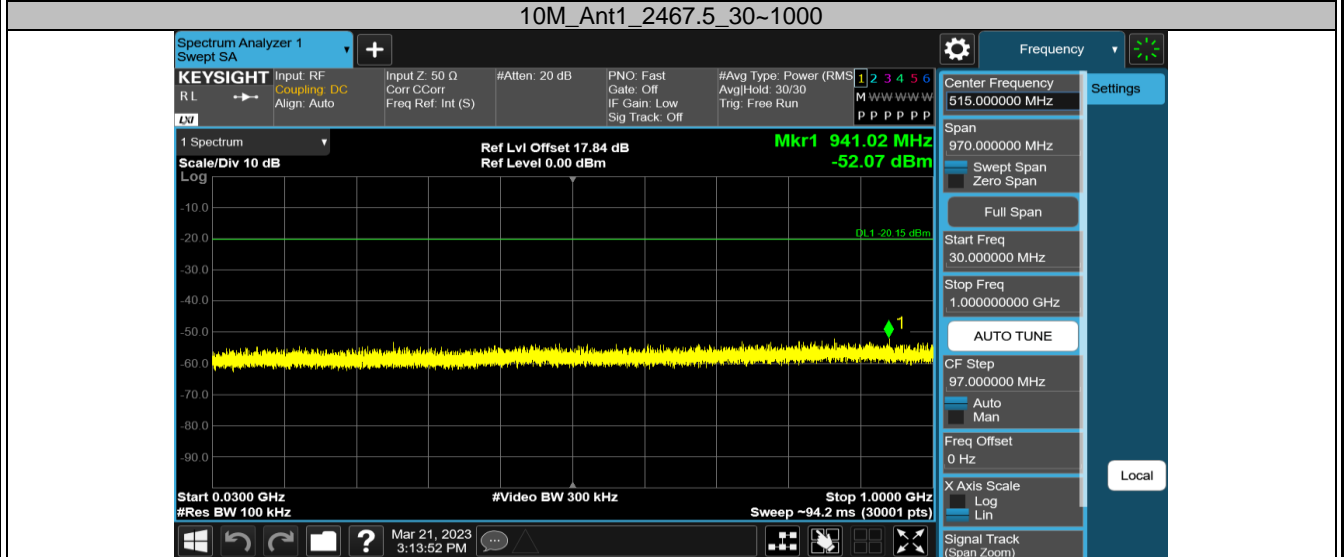

3MCA_Ant1_2408.2_0-Reference

3MCA_Ant1_2408.2_30-1000

3MCA_Ant1_2408.2_1000-26500

2.4GHz SDR, 10MHz BW

TestMode	Antenna	Channel	FreqRange [MHz]	RefLevel [dBm]	Result [dBm]	Limit [dBm]	Verdict
10M	Ant1	2407.5	Reference	9.78	9.78	---	PASS
			30~1000	9.78	-52.1	≤-20.22	PASS
			1000~26500	9.78	-42.19	≤-20.22	PASS
		2437.5	Reference	15.52	15.52	---	PASS
			30~1000	15.52	-52.1	≤-14.48	PASS
			1000~26500	15.52	-43.29	≤-14.48	PASS
		2467.5	Reference	9.85	9.85	---	PASS
			30~1000	9.85	-52.07	≤-20.15	PASS
			1000~26500	9.85	-42.34	≤-20.15	PASS

2.4GHz SDR, 20MHz BW

TestMode	Antenna	Channel	FreqRange [MHz]	RefLevel [dBm]	Result [dBm]	Limit [dBm]	Verdict
20M	Ant1	2412.5	Reference	3.34	3.34	---	PASS
			30~1000	3.34	-52.42	≤-26.66	PASS
			1000~26500	3.34	-42.97	≤-26.66	PASS
		2437.5	Reference	10.82	10.82	---	PASS
			30~1000	10.82	-52.53	≤-19.18	PASS
			1000~26500	10.82	-43.02	≤-19.18	PASS
		2462.5	Reference	-0.97	-0.97	---	PASS
			30~1000	-0.97	-52.33	≤-30.97	PASS
			1000~26500	-0.97	-43.19	≤-30.97	PASS