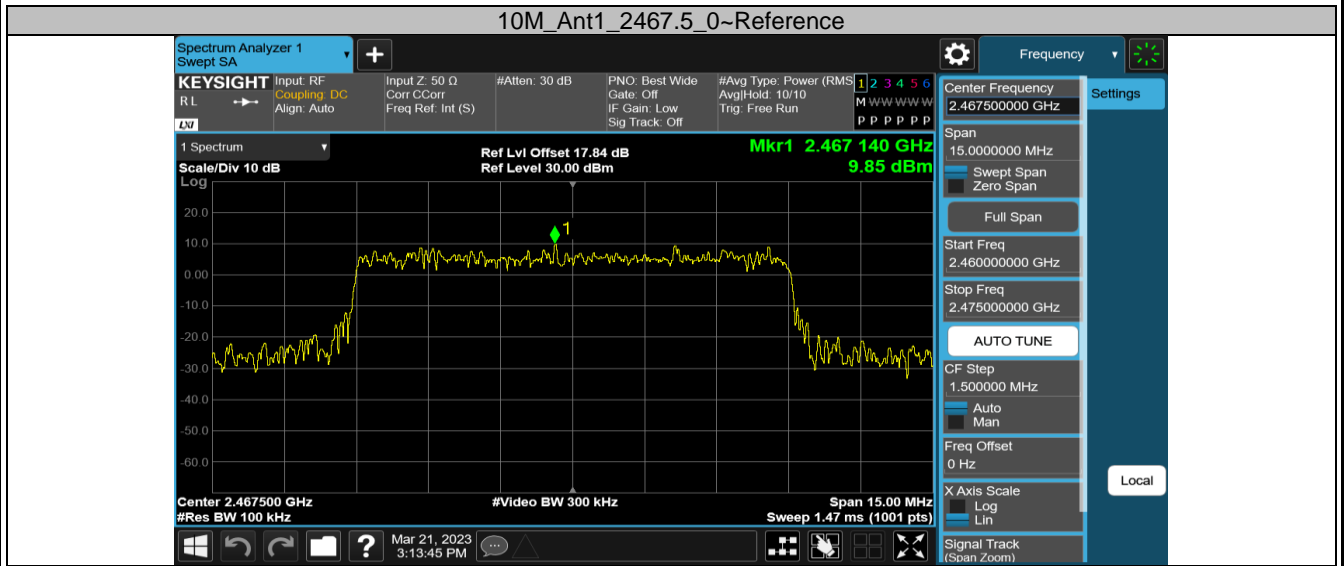

3MCA_Ant1_2408.2_0-Reference

3MCA_Ant1_2408.2_30-1000

3MCA_Ant1_2408.2_1000-26500

2.4GHz SDR, 10MHz BW

TestMode	Antenna	Channel	FreqRange [MHz]	RefLevel [dBm]	Result [dBm]	Limit [dBm]	Verdict
10M	Ant1	2407.5	Reference	9.78	9.78	---	PASS
			30~1000	9.78	-52.1	≤-20.22	PASS
			1000~26500	9.78	-42.19	≤-20.22	PASS
		2437.5	Reference	15.52	15.52	---	PASS
			30~1000	15.52	-52.1	≤-14.48	PASS
			1000~26500	15.52	-43.29	≤-14.48	PASS
		2467.5	Reference	9.85	9.85	---	PASS
			30~1000	9.85	-52.07	≤-20.15	PASS
			1000~26500	9.85	-42.34	≤-20.15	PASS

2.4GHz SDR, 20MHz BW

TestMode	Antenna	Channel	FreqRange [MHz]	RefLevel [dBm]	Result [dBm]	Limit [dBm]	Verdict
20M	Ant1	2412.5	Reference	3.34	3.34	---	PASS
			30~1000	3.34	-52.42	≤-26.66	PASS
			1000~26500	3.34	-42.97	≤-26.66	PASS
		2437.5	Reference	10.82	10.82	---	PASS
			30~1000	10.82	-52.53	≤-19.18	PASS
			1000~26500	10.82	-43.02	≤-19.18	PASS
		2462.5	Reference	-0.97	-0.97	---	PASS
			30~1000	-0.97	-52.33	≤-30.97	PASS
			1000~26500	-0.97	-43.19	≤-30.97	PASS