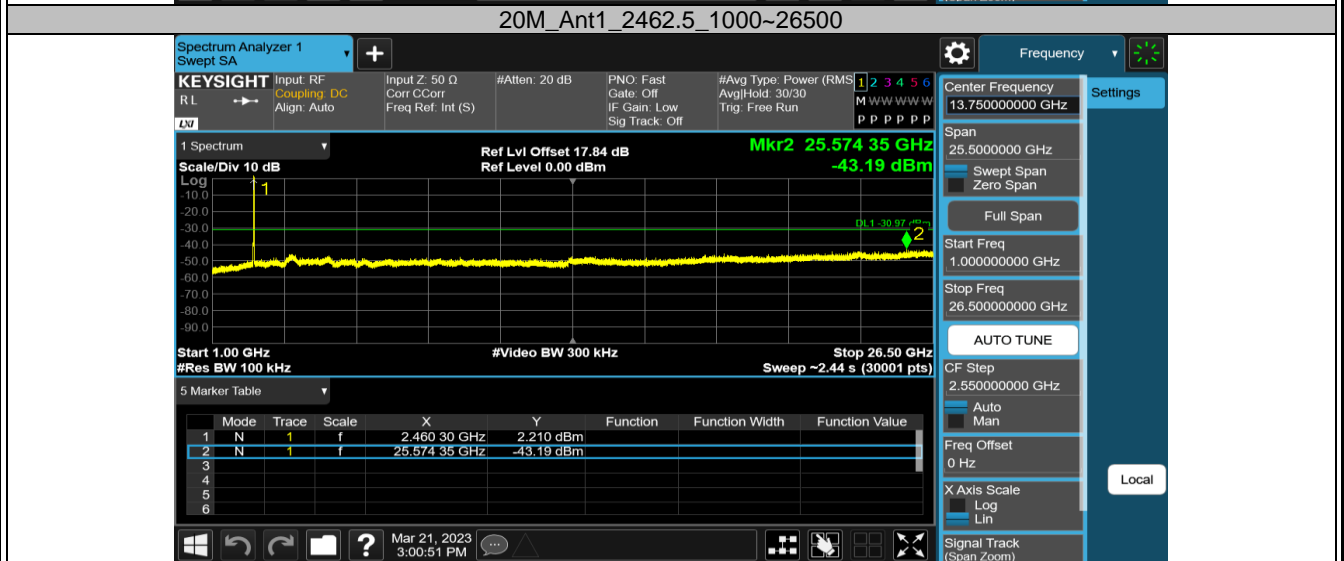

3MCA_Ant1_2408.2_0-Reference

3MCA_Ant1_2408.2_30-1000

3MCA_Ant1_2408.2_1000-26500

2.4GHz SDR, 10MHz BW

TestMode	Antenna	Channel	FreqRange [MHz]	RefLevel [dBm]	Result [dBm]	Limit [dBm]	Verdict
10M	Ant1	2407.5	Reference	9.78	9.78	---	PASS
			30~1000	9.78	-52.1	≤-20.22	PASS
			1000~26500	9.78	-42.19	≤-20.22	PASS
		2437.5	Reference	15.52	15.52	---	PASS
			30~1000	15.52	-52.1	≤-14.48	PASS
			1000~26500	15.52	-43.29	≤-14.48	PASS
		2467.5	Reference	9.85	9.85	---	PASS
			30~1000	9.85	-52.07	≤-20.15	PASS
			1000~26500	9.85	-42.34	≤-20.15	PASS

2.4GHz SDR, 20MHz BW

TestMode	Antenna	Channel	FreqRange [MHz]	RefLevel [dBm]	Result [dBm]	Limit [dBm]	Verdict
20M	Ant1	2412.5	Reference	3.34	3.34	---	PASS
			30~1000	3.34	-52.42	≤-26.66	PASS
			1000~26500	3.34	-42.97	≤-26.66	PASS
		2437.5	Reference	10.82	10.82	---	PASS
			30~1000	10.82	-52.53	≤-19.18	PASS
			1000~26500	10.82	-43.02	≤-19.18	PASS
		2462.5	Reference	-0.97	-0.97	---	PASS
			30~1000	-0.97	-52.33	≤-30.97	PASS
			1000~26500	-0.97	-43.19	≤-30.97	PASS