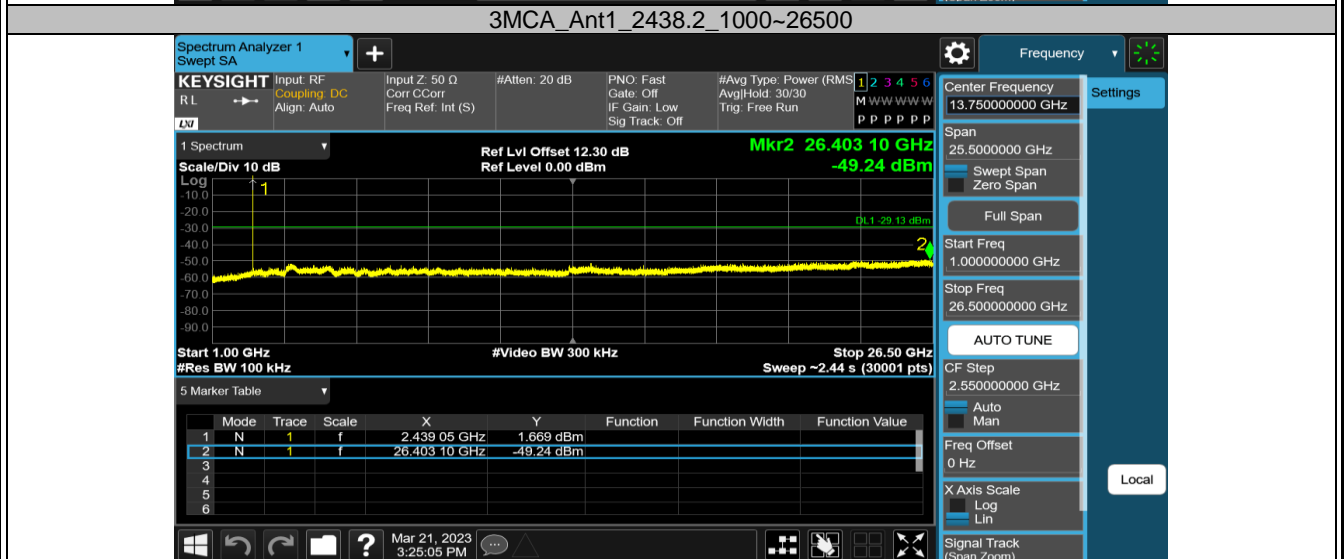

3MCA_Ant1_2408.2_0-Reference

3MCA_Ant1_2408.2_30-1000

3MCA_Ant1_2408.2_1000-26500

2.4GHz SDR, 10MHz BW

TestMode	Antenna	Channel	FreqRange [MHz]	RefLevel [dBm]	Result [dBm]	Limit [dBm]	Verdict
10M	Ant1	2407.5	Reference	9.78	9.78	---	PASS
			30~1000	9.78	-52.1	≤-20.22	PASS
			1000~26500	9.78	-42.19	≤-20.22	PASS
		2437.5	Reference	15.52	15.52	---	PASS
			30~1000	15.52	-52.1	≤-14.48	PASS
			1000~26500	15.52	-43.29	≤-14.48	PASS
		2467.5	Reference	9.85	9.85	---	PASS
			30~1000	9.85	-52.07	≤-20.15	PASS
			1000~26500	9.85	-42.34	≤-20.15	PASS

2.4GHz SDR, 20MHz BW

TestMode	Antenna	Channel	FreqRange [MHz]	RefLevel [dBm]	Result [dBm]	Limit [dBm]	Verdict
20M	Ant1	2412.5	Reference	3.34	3.34	---	PASS
			30~1000	3.34	-52.42	≤-26.66	PASS
			1000~26500	3.34	-42.97	≤-26.66	PASS
		2437.5	Reference	10.82	10.82	---	PASS
			30~1000	10.82	-52.53	≤-19.18	PASS
			1000~26500	10.82	-43.02	≤-19.18	PASS
		2462.5	Reference	-0.97	-0.97	---	PASS
			30~1000	-0.97	-52.33	≤-30.97	PASS
			1000~26500	-0.97	-43.19	≤-30.97	PASS