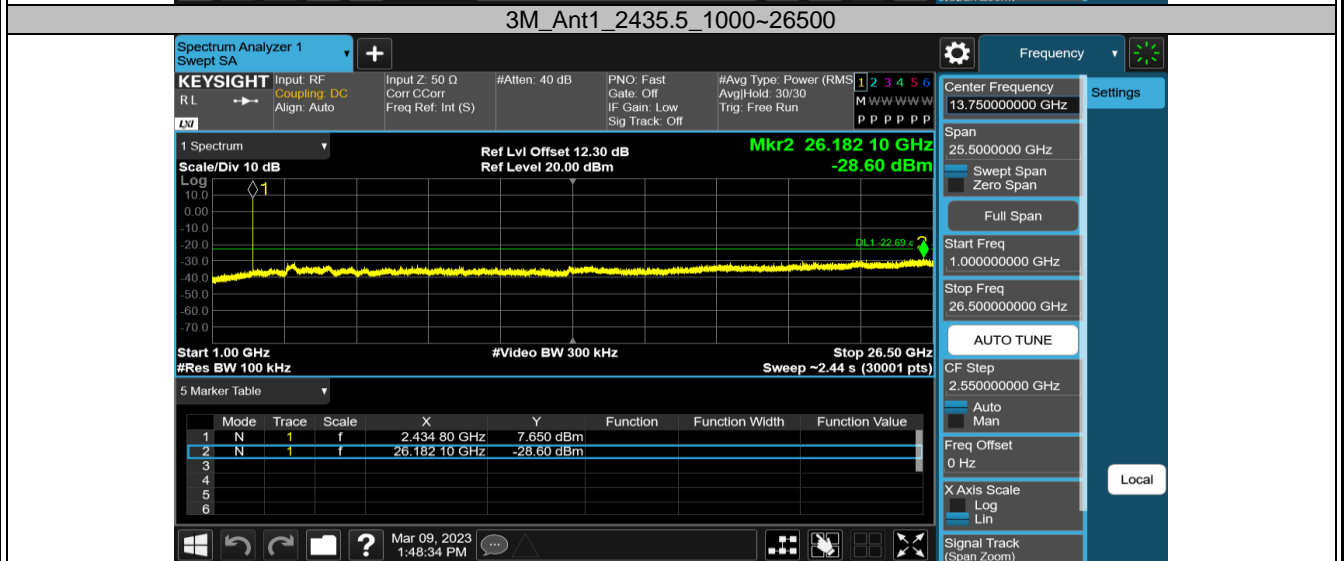

2.4GHz SDR, 3MHz BW

TestMode	Antenna	Channel	FreqRange [MHz]	RefLevel [dBm]	Result [dBm]	Limit [dBm]	Verdict
3M	Ant1	2405.5	Reference	7.45	7.45	---	PASS
			30~1000	7.45	-37.46	≤-22.55	PASS
			1000~26500	7.45	-28.16	≤-22.55	PASS
		2435.5	Reference	7.31	7.31	---	PASS
			30~1000	7.31	-38.24	≤-22.69	PASS
			1000~26500	7.31	-28.6	≤-22.69	PASS
		2468.5	Reference	7.03	7.03	---	PASS
			30~1000	7.03	-36.9	≤-22.97	PASS
			1000~26500	7.03	-28.86	≤-22.97	PASS

2.4GHz SDR, 3MHz BW CA mode

TestMode	Antenna	Channel	FreqRange [MHz]	RefLevel [dBm]	Result [dBm]	Limit [dBm]	Verdict
3MCA	Ant1	2408.2	Reference	0.67	0.67	---	PASS
			30~1000	0.67	-57.05	≤-29.33	PASS
			1000~26500	0.67	-48.58	≤-29.33	PASS
		2438.2	Reference	0.87	0.87	---	PASS
			30~1000	0.87	-57.08	≤-29.13	PASS
			1000~26500	0.87	-49.24	≤-29.13	PASS
		2471.2	Reference	1.39	1.39	---	PASS
			30~1000	1.39	-57.27	≤-28.61	PASS
			1000~26500	1.39	-48.68	≤-28.61	PASS

3MCA_Ant1_2408.2_0-Reference

3MCA_Ant1_2408.2_30-1000

3MCA_Ant1_2408.2_1000-26500

2.4GHz SDR, 10MHz BW

TestMode	Antenna	Channel	FreqRange [MHz]	RefLevel [dBm]	Result [dBm]	Limit [dBm]	Verdict
10M	Ant1	2407.5	Reference	9.78	9.78	---	PASS
			30~1000	9.78	-52.1	≤-20.22	PASS
			1000~26500	9.78	-42.19	≤-20.22	PASS
		2437.5	Reference	15.52	15.52	---	PASS
			30~1000	15.52	-52.1	≤-14.48	PASS
			1000~26500	15.52	-43.29	≤-14.48	PASS
		2467.5	Reference	9.85	9.85	---	PASS
			30~1000	9.85	-52.07	≤-20.15	PASS
			1000~26500	9.85	-42.34	≤-20.15	PASS