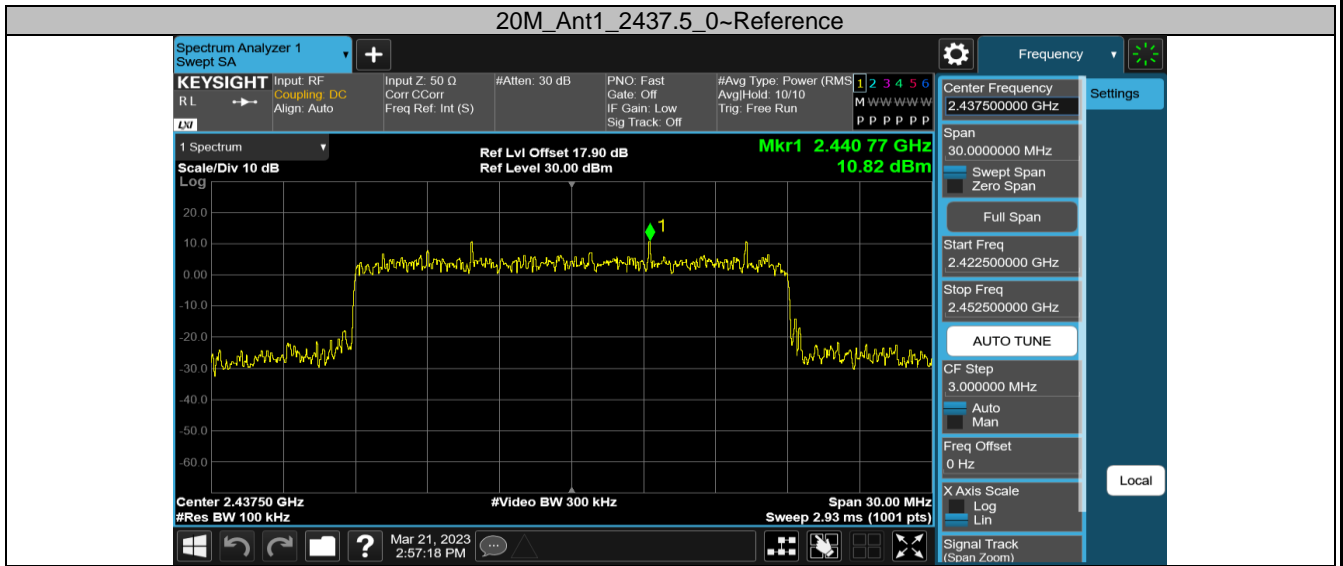

3MCA_Ant1_2408.2_0-Reference

3MCA_Ant1_2408.2_30-1000

3MCA_Ant1_2408.2_1000-26500

2.4GHz SDR, 10MHz BW

TestMode	Antenna	Channel	FreqRange [MHz]	RefLevel [dBm]	Result [dBm]	Limit [dBm]	Verdict
10M	Ant1	2407.5	Reference	9.78	9.78	---	PASS
			30~1000	9.78	-52.1	≤-20.22	PASS
			1000~26500	9.78	-42.19	≤-20.22	PASS
		2437.5	Reference	15.52	15.52	---	PASS
			30~1000	15.52	-52.1	≤-14.48	PASS
			1000~26500	15.52	-43.29	≤-14.48	PASS
		2467.5	Reference	9.85	9.85	---	PASS
			30~1000	9.85	-52.07	≤-20.15	PASS
			1000~26500	9.85	-42.34	≤-20.15	PASS

2.4GHz SDR, 20MHz BW

TestMode	Antenna	Channel	FreqRange [MHz]	RefLevel [dBm]	Result [dBm]	Limit [dBm]	Verdict
20M	Ant1	2412.5	Reference	3.34	3.34	---	PASS
			30~1000	3.34	-52.42	≤-26.66	PASS
			1000~26500	3.34	-42.97	≤-26.66	PASS
		2437.5	Reference	10.82	10.82	---	PASS
			30~1000	10.82	-52.53	≤-19.18	PASS
			1000~26500	10.82	-43.02	≤-19.18	PASS
		2462.5	Reference	-0.97	-0.97	---	PASS
			30~1000	-0.97	-52.33	≤-30.97	PASS
			1000~26500	-0.97	-43.19	≤-30.97	PASS