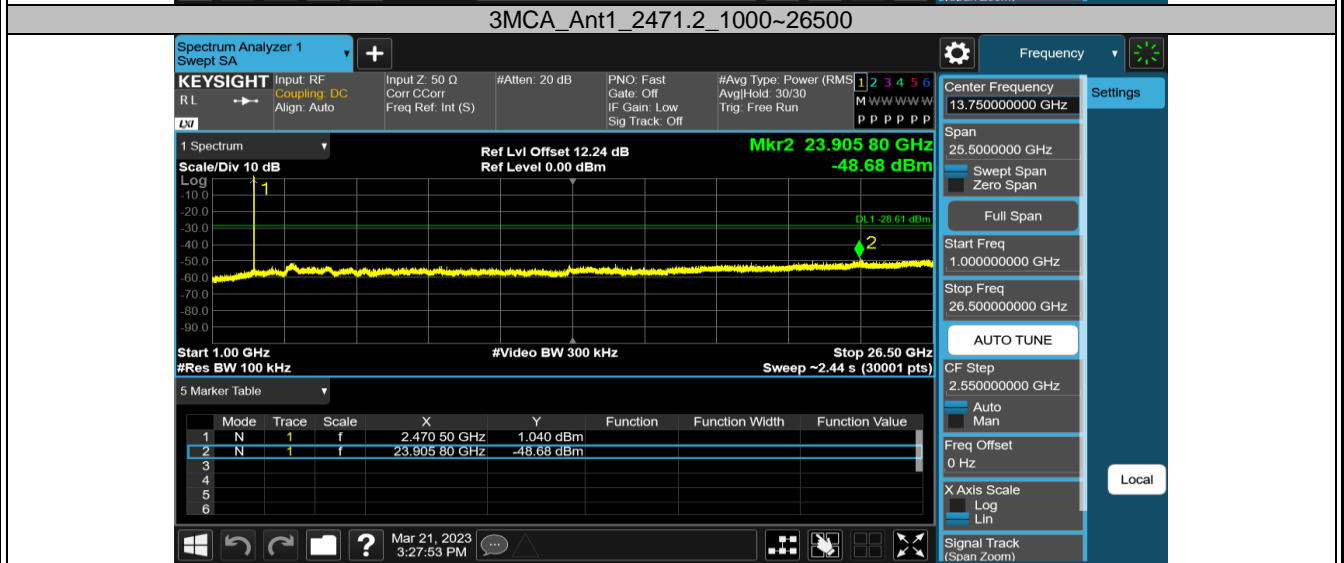

3MCA_Ant1_2408.2_0-Reference

3MCA_Ant1_2408.2_30-1000

3MCA_Ant1_2408.2_1000-26500

2.4GHz SDR, 10MHz BW

TestMode	Antenna	Channel	FreqRange [MHz]	RefLevel [dBm]	Result [dBm]	Limit [dBm]	Verdict
10M	Ant1	2407.5	Reference	9.78	9.78	---	PASS
			30~1000	9.78	-52.1	≤-20.22	PASS
			1000~26500	9.78	-42.19	≤-20.22	PASS
		2437.5	Reference	15.52	15.52	---	PASS
			30~1000	15.52	-52.1	≤-14.48	PASS
			1000~26500	15.52	-43.29	≤-14.48	PASS
		2467.5	Reference	9.85	9.85	---	PASS
			30~1000	9.85	-52.07	≤-20.15	PASS
			1000~26500	9.85	-42.34	≤-20.15	PASS

2.4GHz SDR, 20MHz BW

TestMode	Antenna	Channel	FreqRange [MHz]	RefLevel [dBm]	Result [dBm]	Limit [dBm]	Verdict
20M	Ant1	2412.5	Reference	3.34	3.34	---	PASS
			30~1000	3.34	-52.42	≤-26.66	PASS
			1000~26500	3.34	-42.97	≤-26.66	PASS
		2437.5	Reference	10.82	10.82	---	PASS
			30~1000	10.82	-52.53	≤-19.18	PASS
			1000~26500	10.82	-43.02	≤-19.18	PASS
		2462.5	Reference	-0.97	-0.97	---	PASS
			30~1000	-0.97	-52.33	≤-30.97	PASS
			1000~26500	-0.97	-43.19	≤-30.97	PASS