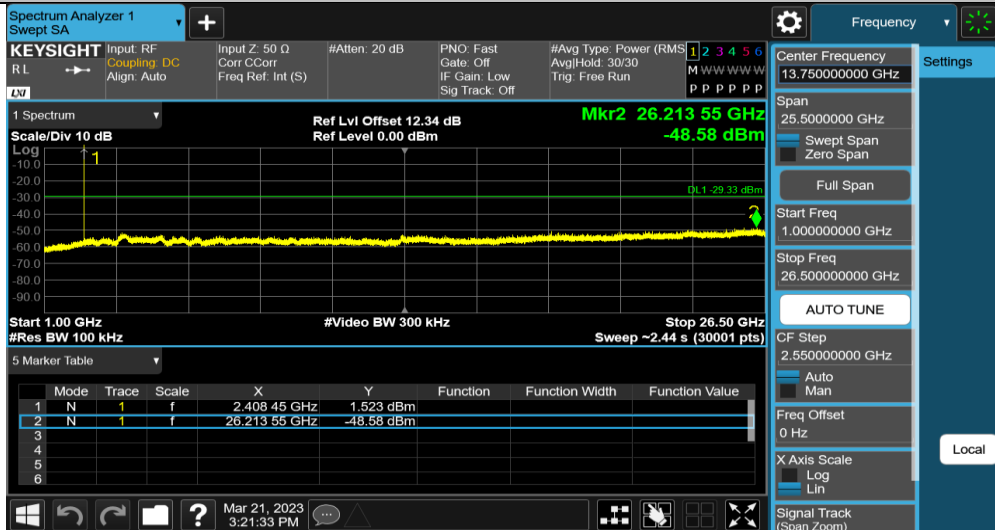

2.4GHz SDR, 3MHz BW CA mode

TestMode	Antenna	Channel	FreqRange [MHz]	RefLevel [dBm]	Result [dBm]	Limit [dBm]	Verdict
3MCA	Ant1	2408.2	Reference	0.67	0.67	---	PASS
			30~1000	0.67	-57.05	≤-29.33	PASS
			1000~26500	0.67	-48.58	≤-29.33	PASS
		2438.2	Reference	0.87	0.87	---	PASS
			30~1000	0.87	-57.08	≤-29.13	PASS
			1000~26500	0.87	-49.24	≤-29.13	PASS
		2471.2	Reference	1.39	1.39	---	PASS
			30~1000	1.39	-57.27	≤-28.61	PASS
			1000~26500	1.39	-48.68	≤-28.61	PASS

3MCA_Ant1_2408.2_0-Reference

3MCA_Ant1_2408.2_30-1000

3MCA_Ant1_2408.2_1000-26500

2.4GHz SDR, 10MHz BW

TestMode	Antenna	Channel	FreqRange [MHz]	RefLevel [dBm]	Result [dBm]	Limit [dBm]	Verdict
10M	Ant1	2407.5	Reference	9.78	9.78	---	PASS
			30~1000	9.78	-52.1	≤-20.22	PASS
			1000~26500	9.78	-42.19	≤-20.22	PASS
		2437.5	Reference	15.52	15.52	---	PASS
			30~1000	15.52	-52.1	≤-14.48	PASS
			1000~26500	15.52	-43.29	≤-14.48	PASS
		2467.5	Reference	9.85	9.85	---	PASS
			30~1000	9.85	-52.07	≤-20.15	PASS
			1000~26500	9.85	-42.34	≤-20.15	PASS