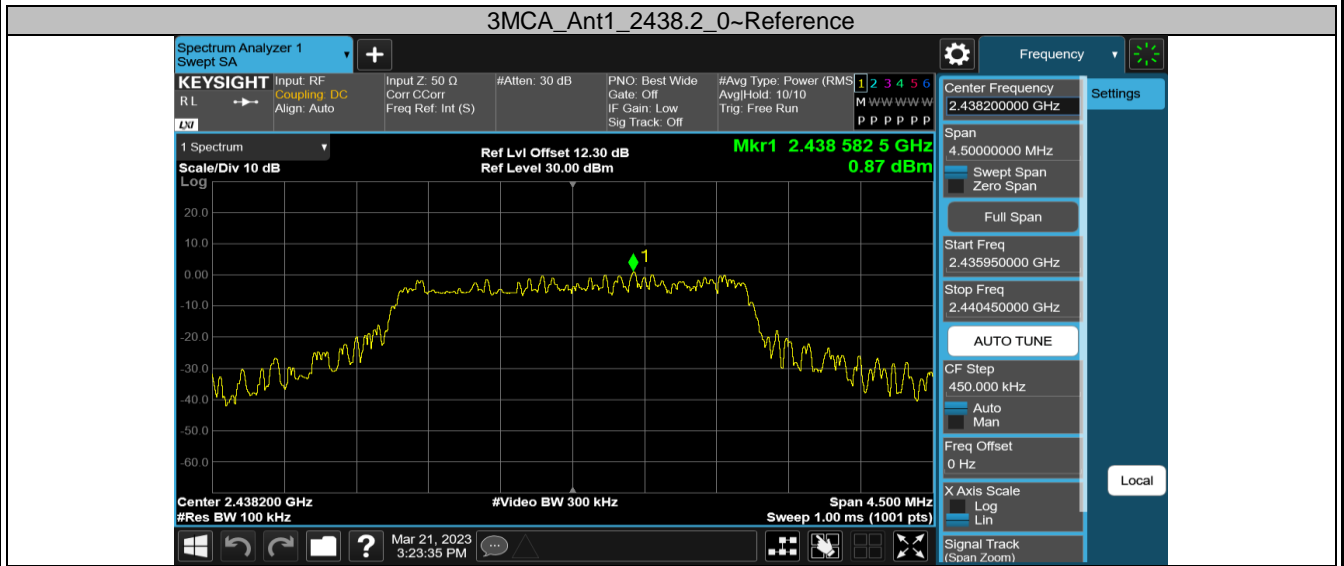

3MCA_Ant1_2408.2_0-Reference

3MCA_Ant1_2408.2_30-1000

3MCA_Ant1_2408.2_1000-26500

2.4GHz SDR, 10MHz BW

TestMode	Antenna	Channel	FreqRange [MHz]	RefLevel [dBm]	Result [dBm]	Limit [dBm]	Verdict
10M	Ant1	2407.5	Reference	9.78	9.78	---	PASS
			30~1000	9.78	-52.1	≤-20.22	PASS
			1000~26500	9.78	-42.19	≤-20.22	PASS
		2437.5	Reference	15.52	15.52	---	PASS
			30~1000	15.52	-52.1	≤-14.48	PASS
			1000~26500	15.52	-43.29	≤-14.48	PASS
		2467.5	Reference	9.85	9.85	---	PASS
			30~1000	9.85	-52.07	≤-20.15	PASS
			1000~26500	9.85	-42.34	≤-20.15	PASS

2.4GHz SDR, 20MHz BW

TestMode	Antenna	Channel	FreqRange [MHz]	RefLevel [dBm]	Result [dBm]	Limit [dBm]	Verdict
20M	Ant1	2412.5	Reference	3.34	3.34	---	PASS
			30~1000	3.34	-52.42	≤-26.66	PASS
			1000~26500	3.34	-42.97	≤-26.66	PASS
		2437.5	Reference	10.82	10.82	---	PASS
			30~1000	10.82	-52.53	≤-19.18	PASS
			1000~26500	10.82	-43.02	≤-19.18	PASS
		2462.5	Reference	-0.97	-0.97	---	PASS
			30~1000	-0.97	-52.33	≤-30.97	PASS
			1000~26500	-0.97	-43.19	≤-30.97	PASS