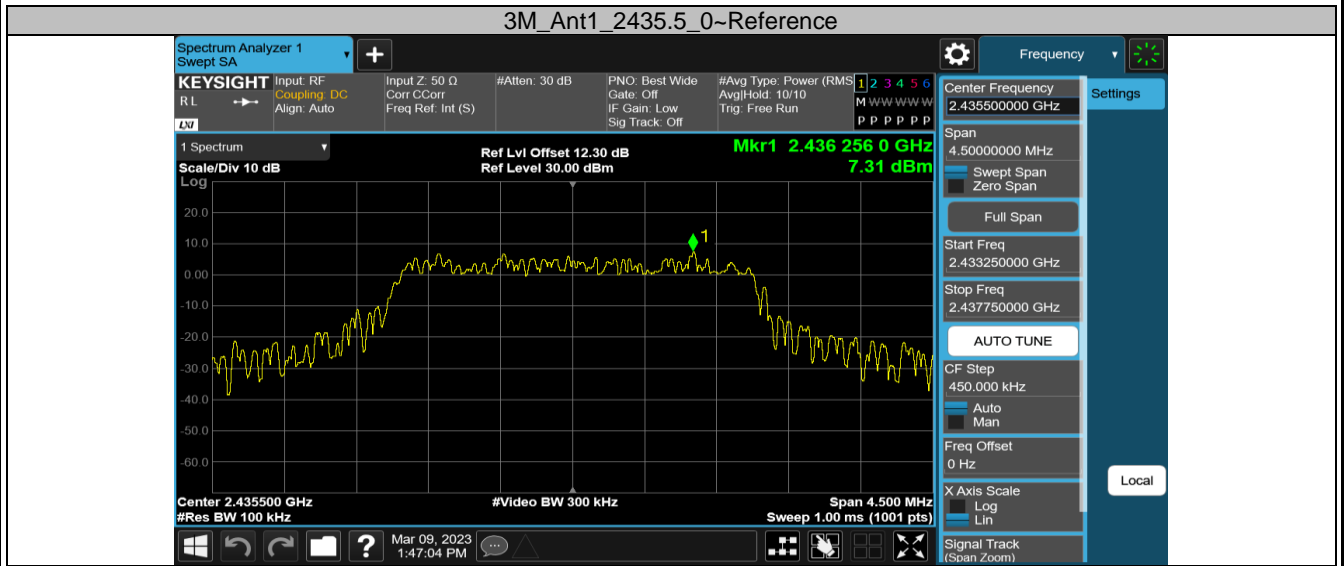

2.4GHz SDR, 3MHz BW

TestMode	Antenna	Channel	FreqRange [MHz]	RefLevel [dBm]	Result [dBm]	Limit [dBm]	Verdict
3M	Ant1	2405.5	Reference	7.45	7.45	---	PASS
			30~1000	7.45	-37.46	≤-22.55	PASS
			1000~26500	7.45	-28.16	≤-22.55	PASS
		2435.5	Reference	7.31	7.31	---	PASS
			30~1000	7.31	-38.24	≤-22.69	PASS
			1000~26500	7.31	-28.6	≤-22.69	PASS
		2468.5	Reference	7.03	7.03	---	PASS
			30~1000	7.03	-36.9	≤-22.97	PASS
			1000~26500	7.03	-28.86	≤-22.97	PASS

2.4GHz SDR, 3MHz BW CA mode

TestMode	Antenna	Channel	FreqRange [MHz]	RefLevel [dBm]	Result [dBm]	Limit [dBm]	Verdict
3MCA	Ant1	2408.2	Reference	0.67	0.67	---	PASS
			30~1000	0.67	-57.05	≤-29.33	PASS
			1000~26500	0.67	-48.58	≤-29.33	PASS
		2438.2	Reference	0.87	0.87	---	PASS
			30~1000	0.87	-57.08	≤-29.13	PASS
			1000~26500	0.87	-49.24	≤-29.13	PASS
		2471.2	Reference	1.39	1.39	---	PASS
			30~1000	1.39	-57.27	≤-28.61	PASS
			1000~26500	1.39	-48.68	≤-28.61	PASS

3MCA_Ant1_2408.2_0-Reference

3MCA_Ant1_2408.2_30-1000

3MCA_Ant1_2408.2_1000-26500

2.4GHz SDR, 10MHz BW

TestMode	Antenna	Channel	FreqRange [MHz]	RefLevel [dBm]	Result [dBm]	Limit [dBm]	Verdict
10M	Ant1	2407.5	Reference	9.78	9.78	---	PASS
			30~1000	9.78	-52.1	≤-20.22	PASS
			1000~26500	9.78	-42.19	≤-20.22	PASS
		2437.5	Reference	15.52	15.52	---	PASS
			30~1000	15.52	-52.1	≤-14.48	PASS
			1000~26500	15.52	-43.29	≤-14.48	PASS
		2467.5	Reference	9.85	9.85	---	PASS
			30~1000	9.85	-52.07	≤-20.15	PASS
			1000~26500	9.85	-42.34	≤-20.15	PASS