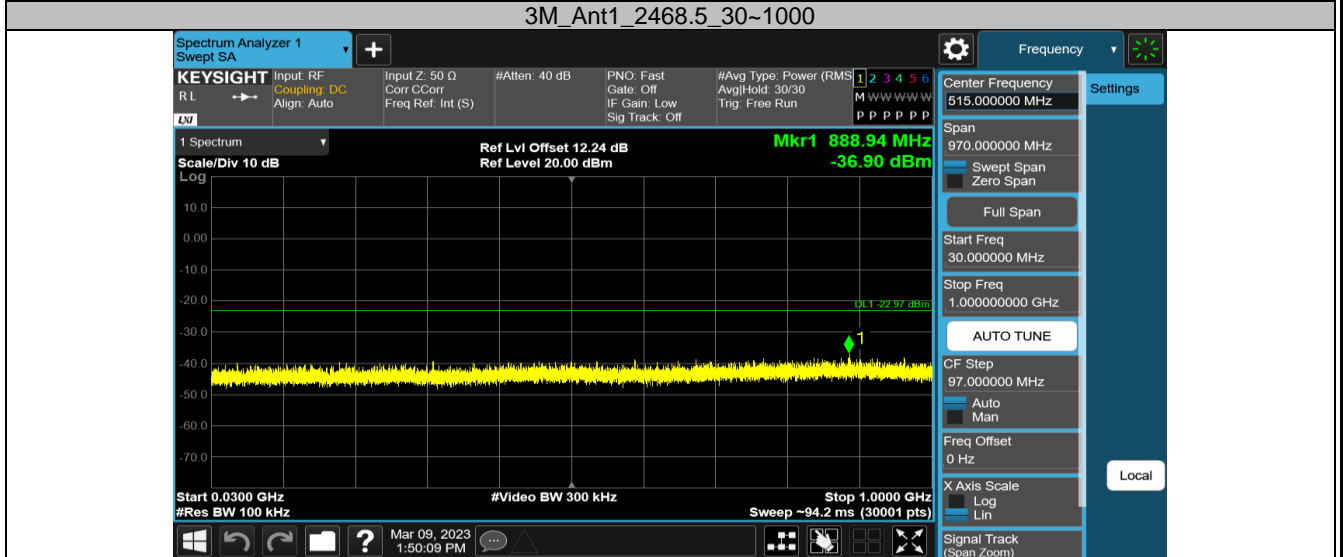

2.4GHz SDR, 3MHz BW

TestMode	Antenna	Channel	FreqRange [MHz]	RefLevel [dBm]	Result [dBm]	Limit [dBm]	Verdict
3M	Ant1	2405.5	Reference	7.45	7.45	---	PASS
			30~1000	7.45	-37.46	≤-22.55	PASS
			1000~26500	7.45	-28.16	≤-22.55	PASS
		2435.5	Reference	7.31	7.31	---	PASS
			30~1000	7.31	-38.24	≤-22.69	PASS
			1000~26500	7.31	-28.6	≤-22.69	PASS
		2468.5	Reference	7.03	7.03	---	PASS
			30~1000	7.03	-36.9	≤-22.97	PASS
			1000~26500	7.03	-28.86	≤-22.97	PASS

2.4GHz SDR, 3MHz BW CA mode

TestMode	Antenna	Channel	FreqRange [MHz]	RefLevel [dBm]	Result [dBm]	Limit [dBm]	Verdict
3MCA	Ant1	2408.2	Reference	0.67	0.67	---	PASS
			30~1000	0.67	-57.05	≤-29.33	PASS
			1000~26500	0.67	-48.58	≤-29.33	PASS
		2438.2	Reference	0.87	0.87	---	PASS
			30~1000	0.87	-57.08	≤-29.13	PASS
			1000~26500	0.87	-49.24	≤-29.13	PASS
		2471.2	Reference	1.39	1.39	---	PASS
			30~1000	1.39	-57.27	≤-28.61	PASS
			1000~26500	1.39	-48.68	≤-28.61	PASS

3MCA_Ant1_2408.2_0-Reference

3MCA_Ant1_2408.2_30-1000

3MCA_Ant1_2408.2_1000-26500

2.4GHz SDR, 10MHz BW

TestMode	Antenna	Channel	FreqRange [MHz]	RefLevel [dBm]	Result [dBm]	Limit [dBm]	Verdict
10M	Ant1	2407.5	Reference	9.78	9.78	---	PASS
			30~1000	9.78	-52.1	≤-20.22	PASS
			1000~26500	9.78	-42.19	≤-20.22	PASS
		2437.5	Reference	15.52	15.52	---	PASS
			30~1000	15.52	-52.1	≤-14.48	PASS
			1000~26500	15.52	-43.29	≤-14.48	PASS
		2467.5	Reference	9.85	9.85	---	PASS
			30~1000	9.85	-52.07	≤-20.15	PASS
			1000~26500	9.85	-42.34	≤-20.15	PASS