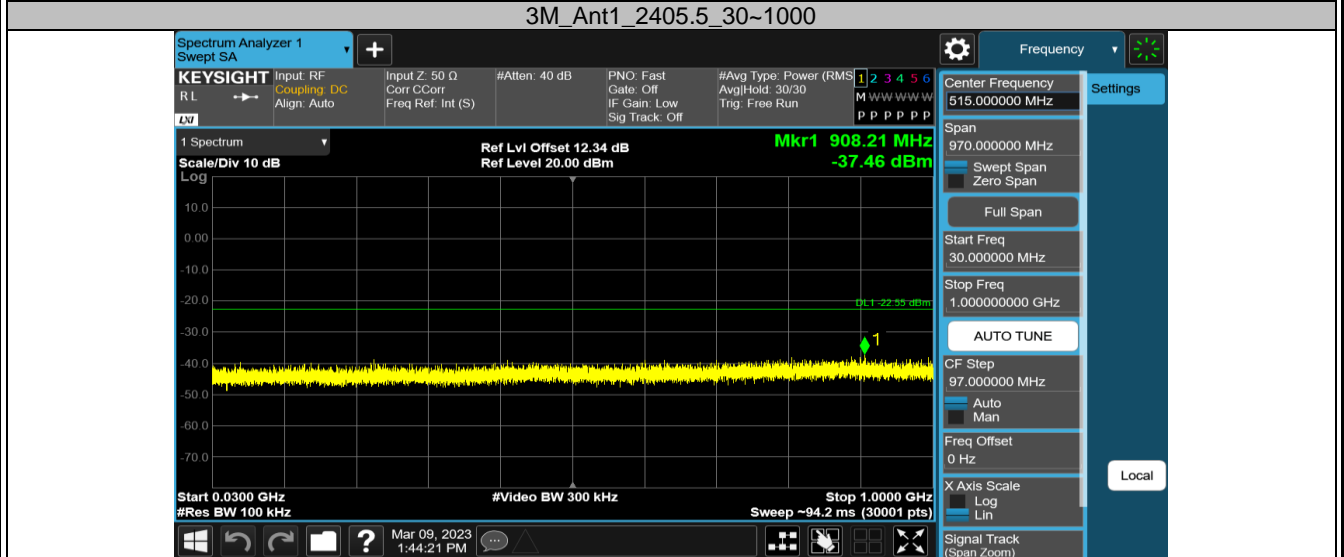

2.4GHz SDR, 3MHz BW

TestMode	Antenna	Channel	FreqRange [MHz]	RefLevel [dBm]	Result [dBm]	Limit [dBm]	Verdict
3M	Ant1	2405.5	Reference	7.45	7.45	---	PASS
			30~1000	7.45	-37.46	≤-22.55	PASS
			1000~26500	7.45	-28.16	≤-22.55	PASS
		2435.5	Reference	7.31	7.31	---	PASS
			30~1000	7.31	-38.24	≤-22.69	PASS
			1000~26500	7.31	-28.6	≤-22.69	PASS
		2468.5	Reference	7.03	7.03	---	PASS
			30~1000	7.03	-36.9	≤-22.97	PASS
			1000~26500	7.03	-28.86	≤-22.97	PASS

2.4GHz SDR, 3MHz BW CA mode

TestMode	Antenna	Channel	FreqRange [MHz]	RefLevel [dBm]	Result [dBm]	Limit [dBm]	Verdict
3MCA	Ant1	2408.2	Reference	0.67	0.67	---	PASS
			30~1000	0.67	-57.05	≤-29.33	PASS
			1000~26500	0.67	-48.58	≤-29.33	PASS
		2438.2	Reference	0.87	0.87	---	PASS
			30~1000	0.87	-57.08	≤-29.13	PASS
			1000~26500	0.87	-49.24	≤-29.13	PASS
		2471.2	Reference	1.39	1.39	---	PASS
			30~1000	1.39	-57.27	≤-28.61	PASS
			1000~26500	1.39	-48.68	≤-28.61	PASS

3MCA_Ant1_2408.2_0-Reference

3MCA_Ant1_2408.2_30-1000

3MCA_Ant1_2408.2_1000-26500

2.4GHz SDR, 10MHz BW

TestMode	Antenna	Channel	FreqRange [MHz]	RefLevel [dBm]	Result [dBm]	Limit [dBm]	Verdict
10M	Ant1	2407.5	Reference	9.78	9.78	---	PASS
			30~1000	9.78	-52.1	≤-20.22	PASS
			1000~26500	9.78	-42.19	≤-20.22	PASS
		2437.5	Reference	15.52	15.52	---	PASS
			30~1000	15.52	-52.1	≤-14.48	PASS
			1000~26500	15.52	-43.29	≤-14.48	PASS
		2467.5	Reference	9.85	9.85	---	PASS
			30~1000	9.85	-52.07	≤-20.15	PASS
			1000~26500	9.85	-42.34	≤-20.15	PASS