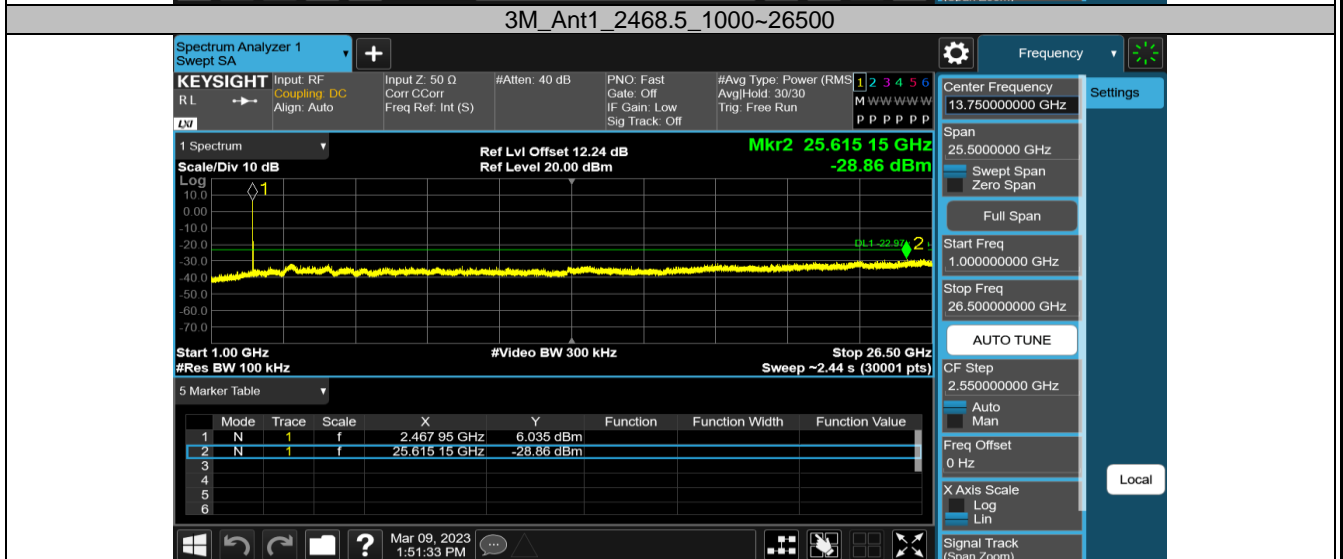

2.4GHz SDR, 3MHz BW

TestMode	Antenna	Channel	FreqRange [MHz]	RefLevel [dBm]	Result [dBm]	Limit [dBm]	Verdict
3M	Ant1	2405.5	Reference	7.45	7.45	---	PASS
			30~1000	7.45	-37.46	≤-22.55	PASS
			1000~26500	7.45	-28.16	≤-22.55	PASS
		2435.5	Reference	7.31	7.31	---	PASS
			30~1000	7.31	-38.24	≤-22.69	PASS
			1000~26500	7.31	-28.6	≤-22.69	PASS
		2468.5	Reference	7.03	7.03	---	PASS
			30~1000	7.03	-36.9	≤-22.97	PASS
			1000~26500	7.03	-28.86	≤-22.97	PASS

2.4GHz SDR, 3MHz BW CA mode

TestMode	Antenna	Channel	FreqRange [MHz]	RefLevel [dBm]	Result [dBm]	Limit [dBm]	Verdict
3MCA	Ant1	2408.2	Reference	0.67	0.67	---	PASS
			30~1000	0.67	-57.05	≤-29.33	PASS
			1000~26500	0.67	-48.58	≤-29.33	PASS
		2438.2	Reference	0.87	0.87	---	PASS
			30~1000	0.87	-57.08	≤-29.13	PASS
			1000~26500	0.87	-49.24	≤-29.13	PASS
		2471.2	Reference	1.39	1.39	---	PASS
			30~1000	1.39	-57.27	≤-28.61	PASS
			1000~26500	1.39	-48.68	≤-28.61	PASS

3MCA_Ant1_2408.2_0-Reference

3MCA_Ant1_2408.2_30-1000

3MCA_Ant1_2408.2_1000-26500

2.4GHz SDR, 10MHz BW

TestMode	Antenna	Channel	FreqRange [MHz]	RefLevel [dBm]	Result [dBm]	Limit [dBm]	Verdict
10M	Ant1	2407.5	Reference	9.78	9.78	---	PASS
			30~1000	9.78	-52.1	≤-20.22	PASS
			1000~26500	9.78	-42.19	≤-20.22	PASS
		2437.5	Reference	15.52	15.52	---	PASS
			30~1000	15.52	-52.1	≤-14.48	PASS
			1000~26500	15.52	-43.29	≤-14.48	PASS
		2467.5	Reference	9.85	9.85	---	PASS
			30~1000	9.85	-52.07	≤-20.15	PASS
			1000~26500	9.85	-42.34	≤-20.15	PASS