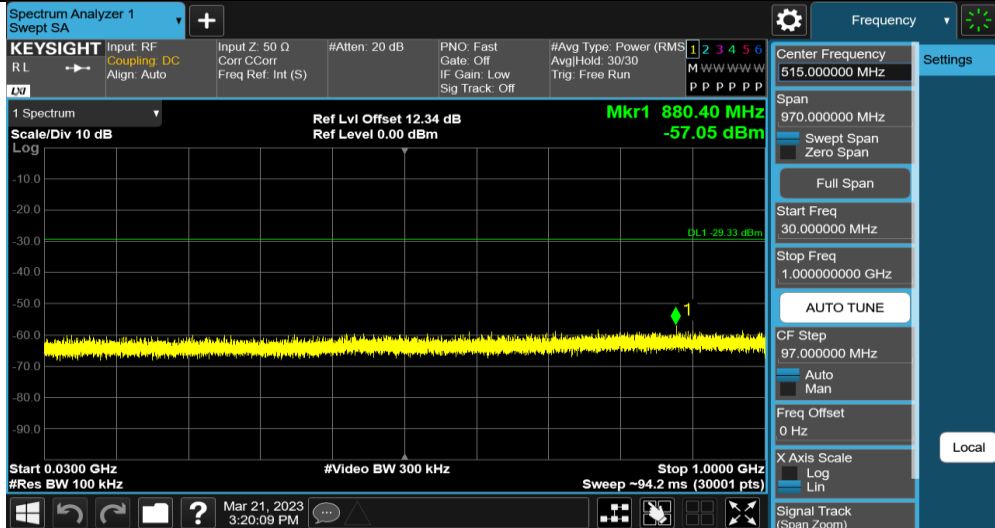

2.4GHz SDR, 3MHz BW

TestMode	Antenna	Channel	FreqRange [MHz]	RefLevel [dBm]	Result [dBm]	Limit [dBm]	Verdict
3M	Ant1	2405.5	Reference	7.45	7.45	---	PASS
			30~1000	7.45	-37.46	≤-22.55	PASS
			1000~26500	7.45	-28.16	≤-22.55	PASS
		2435.5	Reference	7.31	7.31	---	PASS
			30~1000	7.31	-38.24	≤-22.69	PASS
			1000~26500	7.31	-28.6	≤-22.69	PASS
		2468.5	Reference	7.03	7.03	---	PASS
			30~1000	7.03	-36.9	≤-22.97	PASS
			1000~26500	7.03	-28.86	≤-22.97	PASS

2.4GHz SDR, 3MHz BW CA mode

TestMode	Antenna	Channel	FreqRange [MHz]	RefLevel [dBm]	Result [dBm]	Limit [dBm]	Verdict
3MCA	Ant1	2408.2	Reference	0.67	0.67	---	PASS
			30~1000	0.67	-57.05	≤-29.33	PASS
			1000~26500	0.67	-48.58	≤-29.33	PASS
		2438.2	Reference	0.87	0.87	---	PASS
			30~1000	0.87	-57.08	≤-29.13	PASS
			1000~26500	0.87	-49.24	≤-29.13	PASS
		2471.2	Reference	1.39	1.39	---	PASS
			30~1000	1.39	-57.27	≤-28.61	PASS
			1000~26500	1.39	-48.68	≤-28.61	PASS

3MCA_Ant1_2408.2_0-Reference

3MCA_Ant1_2408.2_30-1000

3MCA_Ant1_2408.2_1000-26500

2.4GHz SDR, 10MHz BW

TestMode	Antenna	Channel	FreqRange [MHz]	RefLevel [dBm]	Result [dBm]	Limit [dBm]	Verdict
10M	Ant1	2407.5	Reference	9.78	9.78	---	PASS
			30~1000	9.78	-52.1	≤-20.22	PASS
			1000~26500	9.78	-42.19	≤-20.22	PASS
		2437.5	Reference	15.52	15.52	---	PASS
			30~1000	15.52	-52.1	≤-14.48	PASS
			1000~26500	15.52	-43.29	≤-14.48	PASS
		2467.5	Reference	9.85	9.85	---	PASS
			30~1000	9.85	-52.07	≤-20.15	PASS
			1000~26500	9.85	-42.34	≤-20.15	PASS