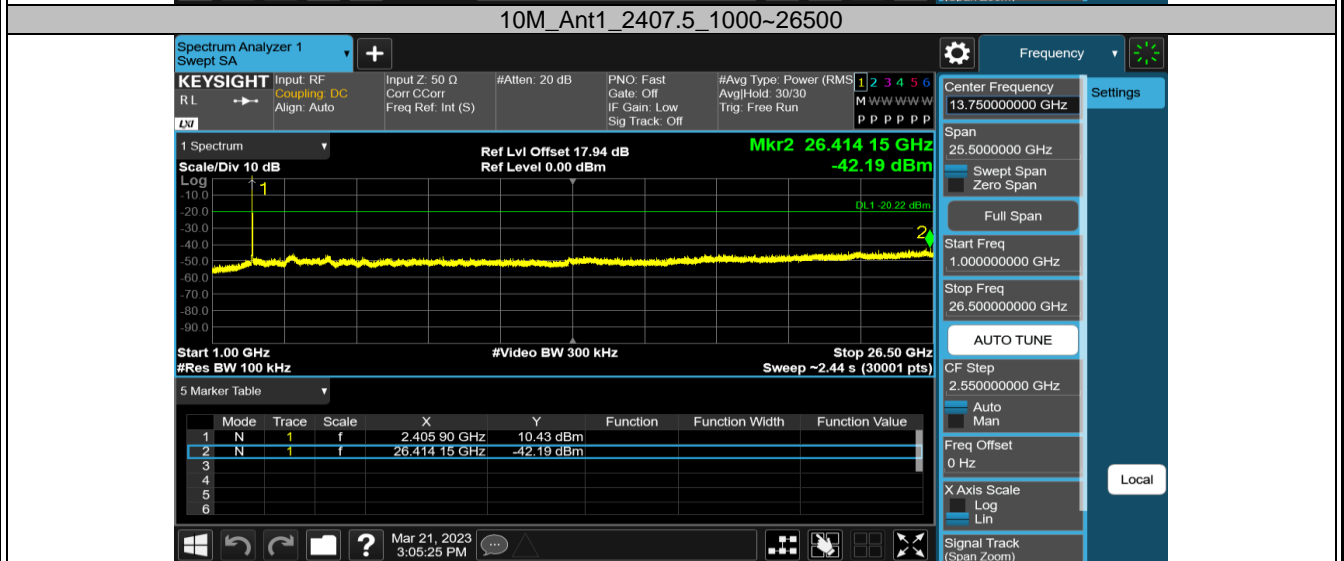

3MCA_Ant1_2408.2_0-Reference

3MCA_Ant1_2408.2_30-1000

3MCA_Ant1_2408.2_1000-26500

2.4GHz SDR, 10MHz BW

TestMode	Antenna	Channel	FreqRange [MHz]	RefLevel [dBm]	Result [dBm]	Limit [dBm]	Verdict
10M	Ant1	2407.5	Reference	9.78	9.78	---	PASS
			30~1000	9.78	-52.1	≤-20.22	PASS
			1000~26500	9.78	-42.19	≤-20.22	PASS
		2437.5	Reference	15.52	15.52	---	PASS
			30~1000	15.52	-52.1	≤-14.48	PASS
			1000~26500	15.52	-43.29	≤-14.48	PASS
		2467.5	Reference	9.85	9.85	---	PASS
			30~1000	9.85	-52.07	≤-20.15	PASS
			1000~26500	9.85	-42.34	≤-20.15	PASS

2.4GHz SDR, 20MHz BW

TestMode	Antenna	Channel	FreqRange [MHz]	RefLevel [dBm]	Result [dBm]	Limit [dBm]	Verdict
20M	Ant1	2412.5	Reference	3.34	3.34	---	PASS
			30~1000	3.34	-52.42	≤-26.66	PASS
			1000~26500	3.34	-42.97	≤-26.66	PASS
		2437.5	Reference	10.82	10.82	---	PASS
			30~1000	10.82	-52.53	≤-19.18	PASS
			1000~26500	10.82	-43.02	≤-19.18	PASS
		2462.5	Reference	-0.97	-0.97	---	PASS
			30~1000	-0.97	-52.33	≤-30.97	PASS
			1000~26500	-0.97	-43.19	≤-30.97	PASS