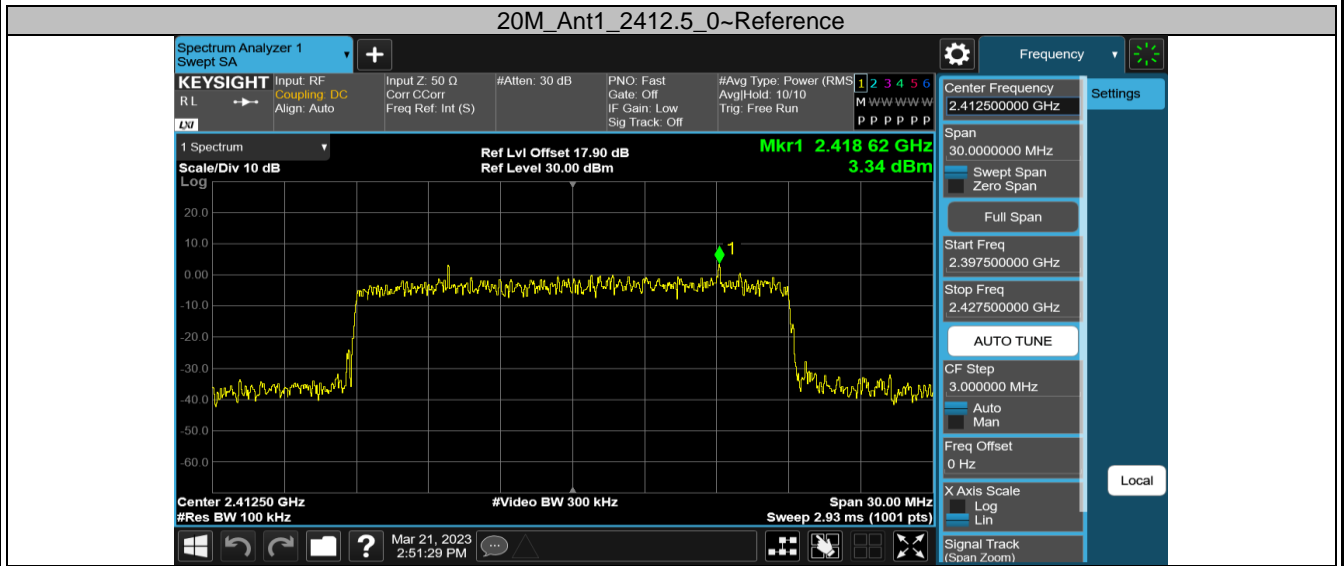

3MCA_Ant1_2408.2_0-Reference

3MCA_Ant1_2408.2_30-1000

3MCA_Ant1_2408.2_1000-26500

2.4GHz SDR, 10MHz BW

TestMode	Antenna	Channel	FreqRange [MHz]	RefLevel [dBm]	Result [dBm]	Limit [dBm]	Verdict
10M	Ant1	2407.5	Reference	9.78	9.78	---	PASS
			30~1000	9.78	-52.1	≤-20.22	PASS
			1000~26500	9.78	-42.19	≤-20.22	PASS
		2437.5	Reference	15.52	15.52	---	PASS
			30~1000	15.52	-52.1	≤-14.48	PASS
			1000~26500	15.52	-43.29	≤-14.48	PASS
		2467.5	Reference	9.85	9.85	---	PASS
			30~1000	9.85	-52.07	≤-20.15	PASS
			1000~26500	9.85	-42.34	≤-20.15	PASS

2.4GHz SDR, 20MHz BW

TestMode	Antenna	Channel	FreqRange [MHz]	RefLevel [dBm]	Result [dBm]	Limit [dBm]	Verdict
20M	Ant1	2412.5	Reference	3.34	3.34	---	PASS
			30~1000	3.34	-52.42	≤-26.66	PASS
			1000~26500	3.34	-42.97	≤-26.66	PASS
		2437.5	Reference	10.82	10.82	---	PASS
			30~1000	10.82	-52.53	≤-19.18	PASS
			1000~26500	10.82	-43.02	≤-19.18	PASS
		2462.5	Reference	-0.97	-0.97	---	PASS
			30~1000	-0.97	-52.33	≤-30.97	PASS
			1000~26500	-0.97	-43.19	≤-30.97	PASS