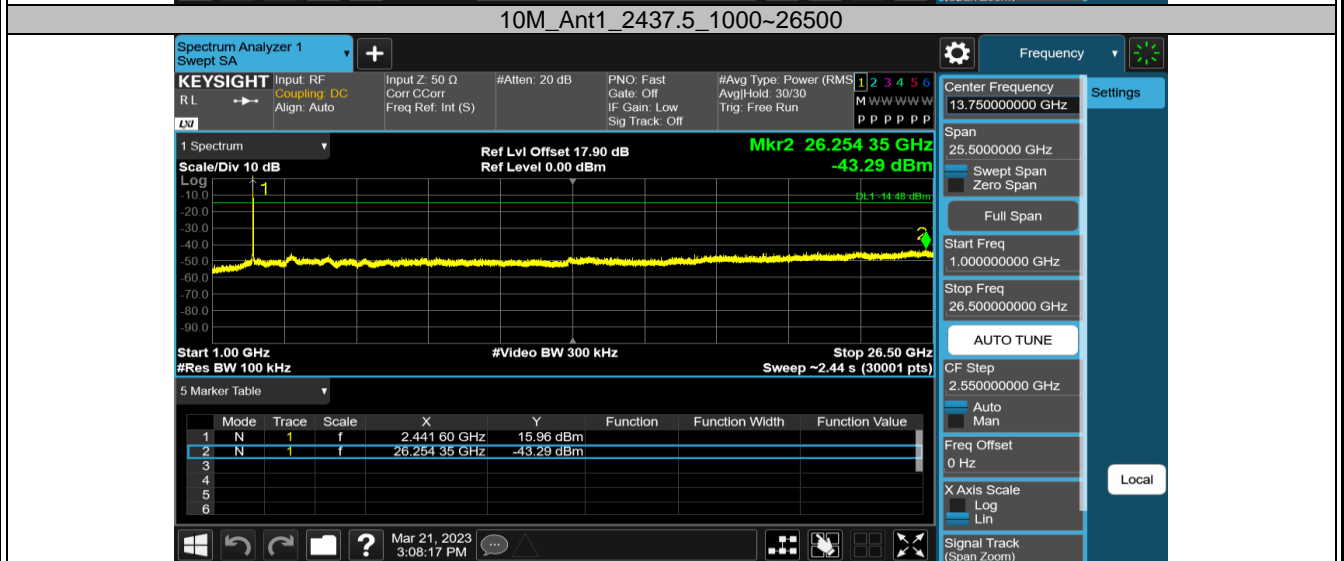

3MCA_Ant1_2408.2_0-Reference

3MCA_Ant1_2408.2_30-1000

3MCA_Ant1_2408.2_1000-26500

2.4GHz SDR, 10MHz BW

TestMode	Antenna	Channel	FreqRange [MHz]	RefLevel [dBm]	Result [dBm]	Limit [dBm]	Verdict
10M	Ant1	2407.5	Reference	9.78	9.78	---	PASS
			30~1000	9.78	-52.1	≤-20.22	PASS
			1000~26500	9.78	-42.19	≤-20.22	PASS
		2437.5	Reference	15.52	15.52	---	PASS
			30~1000	15.52	-52.1	≤-14.48	PASS
			1000~26500	15.52	-43.29	≤-14.48	PASS
		2467.5	Reference	9.85	9.85	---	PASS
			30~1000	9.85	-52.07	≤-20.15	PASS
			1000~26500	9.85	-42.34	≤-20.15	PASS

2.4GHz SDR, 20MHz BW

TestMode	Antenna	Channel	FreqRange [MHz]	RefLevel [dBm]	Result [dBm]	Limit [dBm]	Verdict
20M	Ant1	2412.5	Reference	3.34	3.34	---	PASS
			30~1000	3.34	-52.42	≤-26.66	PASS
			1000~26500	3.34	-42.97	≤-26.66	PASS
		2437.5	Reference	10.82	10.82	---	PASS
			30~1000	10.82	-52.53	≤-19.18	PASS
			1000~26500	10.82	-43.02	≤-19.18	PASS
		2462.5	Reference	-0.97	-0.97	---	PASS
			30~1000	-0.97	-52.33	≤-30.97	PASS
			1000~26500	-0.97	-43.19	≤-30.97	PASS