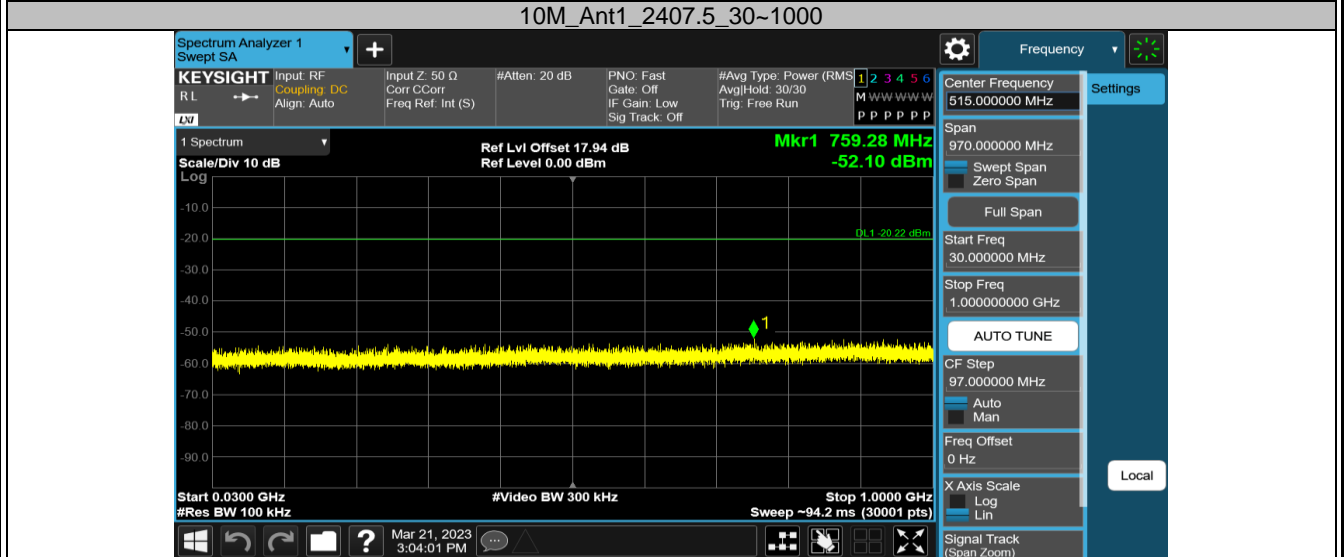

3MCA_Ant1_2408.2_0-Reference

3MCA_Ant1_2408.2_30-1000

3MCA_Ant1_2408.2_1000-26500

2.4GHz SDR, 10MHz BW

TestMode	Antenna	Channel	FreqRange [MHz]	RefLevel [dBm]	Result [dBm]	Limit [dBm]	Verdict
10M	Ant1	2407.5	Reference	9.78	9.78	---	PASS
			30~1000	9.78	-52.1	≤-20.22	PASS
			1000~26500	9.78	-42.19	≤-20.22	PASS
		2437.5	Reference	15.52	15.52	---	PASS
			30~1000	15.52	-52.1	≤-14.48	PASS
			1000~26500	15.52	-43.29	≤-14.48	PASS
		2467.5	Reference	9.85	9.85	---	PASS
			30~1000	9.85	-52.07	≤-20.15	PASS
			1000~26500	9.85	-42.34	≤-20.15	PASS

2.4GHz SDR, 20MHz BW

TestMode	Antenna	Channel	FreqRange [MHz]	RefLevel [dBm]	Result [dBm]	Limit [dBm]	Verdict
20M	Ant1	2412.5	Reference	3.34	3.34	---	PASS
			30~1000	3.34	-52.42	≤-26.66	PASS
			1000~26500	3.34	-42.97	≤-26.66	PASS
		2437.5	Reference	10.82	10.82	---	PASS
			30~1000	10.82	-52.53	≤-19.18	PASS
			1000~26500	10.82	-43.02	≤-19.18	PASS
		2462.5	Reference	-0.97	-0.97	---	PASS
			30~1000	-0.97	-52.33	≤-30.97	PASS
			1000~26500	-0.97	-43.19	≤-30.97	PASS