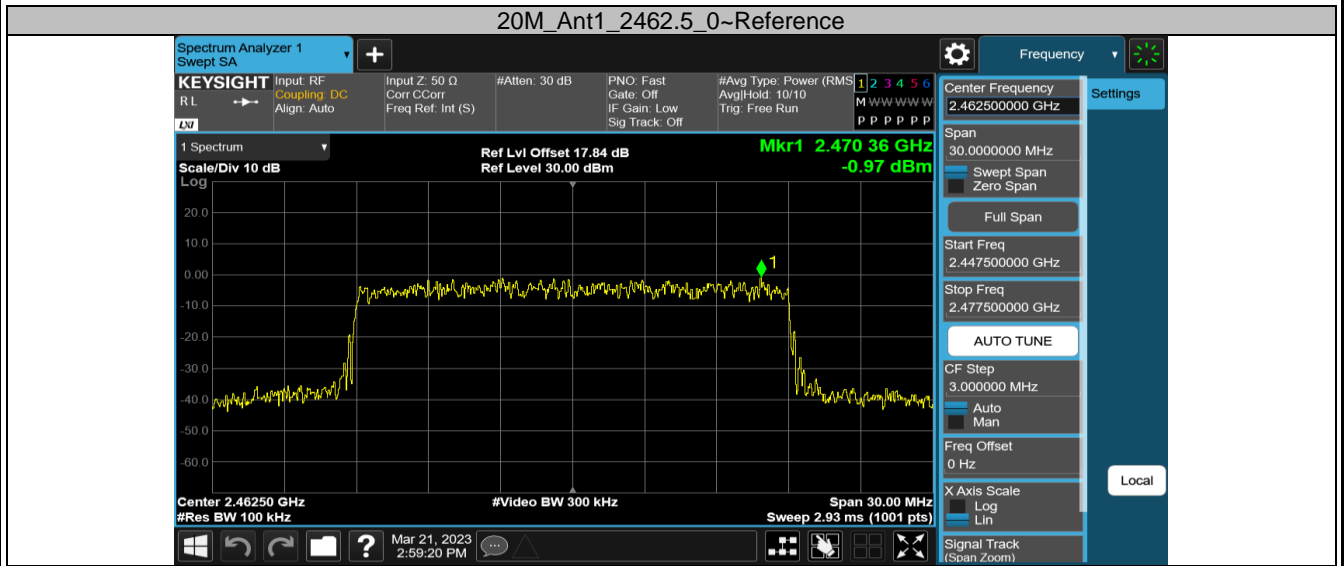

3MCA_Ant1_2408.2_0-Reference

3MCA_Ant1_2408.2_30-1000

3MCA_Ant1_2408.2_1000-26500

2.4GHz SDR, 10MHz BW

TestMode	Antenna	Channel	FreqRange [MHz]	RefLevel [dBm]	Result [dBm]	Limit [dBm]	Verdict
10M	Ant1	2407.5	Reference	9.78	9.78	---	PASS
			30~1000	9.78	-52.1	≤-20.22	PASS
			1000~26500	9.78	-42.19	≤-20.22	PASS
		2437.5	Reference	15.52	15.52	---	PASS
			30~1000	15.52	-52.1	≤-14.48	PASS
			1000~26500	15.52	-43.29	≤-14.48	PASS
		2467.5	Reference	9.85	9.85	---	PASS
			30~1000	9.85	-52.07	≤-20.15	PASS
			1000~26500	9.85	-42.34	≤-20.15	PASS

2.4GHz SDR, 20MHz BW

TestMode	Antenna	Channel	FreqRange [MHz]	RefLevel [dBm]	Result [dBm]	Limit [dBm]	Verdict
20M	Ant1	2412.5	Reference	3.34	3.34	---	PASS
			30~1000	3.34	-52.42	≤-26.66	PASS
			1000~26500	3.34	-42.97	≤-26.66	PASS
		2437.5	Reference	10.82	10.82	---	PASS
			30~1000	10.82	-52.53	≤-19.18	PASS
			1000~26500	10.82	-43.02	≤-19.18	PASS
		2462.5	Reference	-0.97	-0.97	---	PASS
			30~1000	-0.97	-52.33	≤-30.97	PASS
			1000~26500	-0.97	-43.19	≤-30.97	PASS