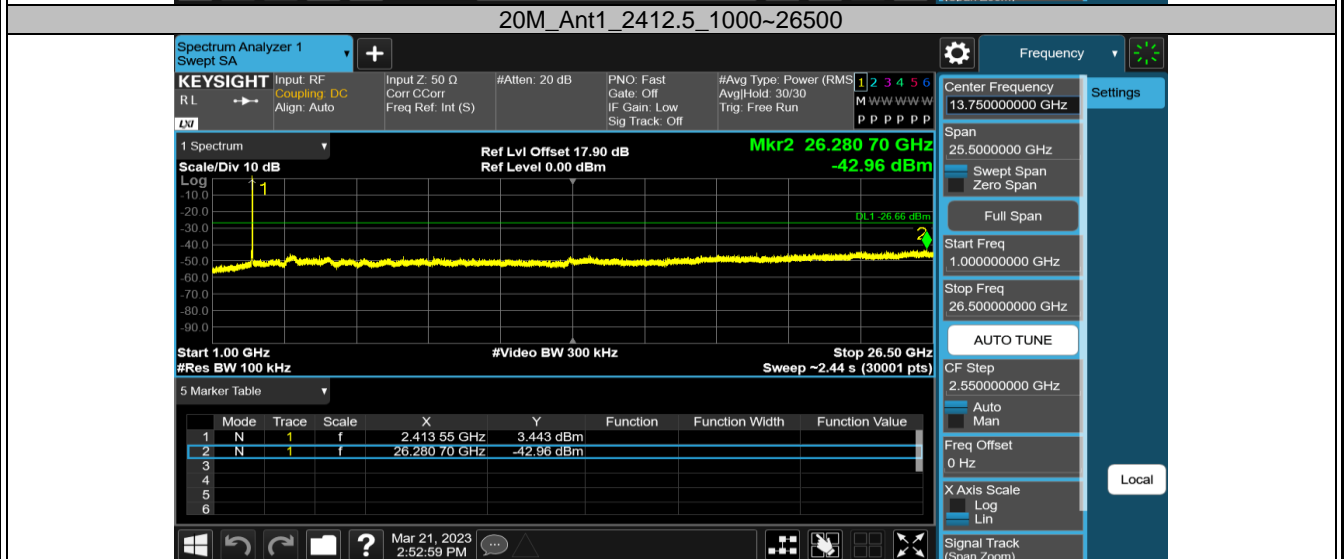

3MCA_Ant1_2408.2_0-Reference

3MCA_Ant1_2408.2_30-1000

3MCA_Ant1_2408.2_1000-26500

2.4GHz SDR, 10MHz BW

TestMode	Antenna	Channel	FreqRange [MHz]	RefLevel [dBm]	Result [dBm]	Limit [dBm]	Verdict
10M	Ant1	2407.5	Reference	9.78	9.78	---	PASS
			30~1000	9.78	-52.1	≤-20.22	PASS
			1000~26500	9.78	-42.19	≤-20.22	PASS
		2437.5	Reference	15.52	15.52	---	PASS
			30~1000	15.52	-52.1	≤-14.48	PASS
			1000~26500	15.52	-43.29	≤-14.48	PASS
		2467.5	Reference	9.85	9.85	---	PASS
			30~1000	9.85	-52.07	≤-20.15	PASS
			1000~26500	9.85	-42.34	≤-20.15	PASS

2.4GHz SDR, 20MHz BW

TestMode	Antenna	Channel	FreqRange [MHz]	RefLevel [dBm]	Result [dBm]	Limit [dBm]	Verdict
20M	Ant1	2412.5	Reference	3.34	3.34	---	PASS
			30~1000	3.34	-52.42	≤-26.66	PASS
			1000~26500	3.34	-42.97	≤-26.66	PASS
		2437.5	Reference	10.82	10.82	---	PASS
			30~1000	10.82	-52.53	≤-19.18	PASS
			1000~26500	10.82	-43.02	≤-19.18	PASS
		2462.5	Reference	-0.97	-0.97	---	PASS
			30~1000	-0.97	-52.33	≤-30.97	PASS
			1000~26500	-0.97	-43.19	≤-30.97	PASS