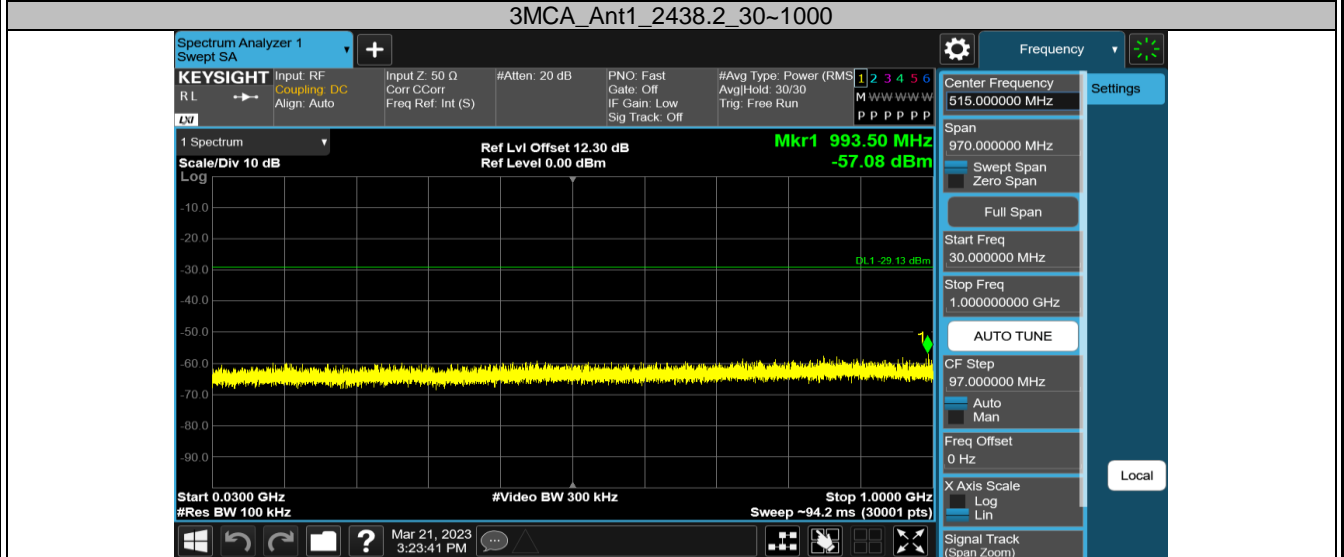

3MCA_Ant1_2408.2_0-Reference

3MCA_Ant1_2408.2_30-1000

3MCA_Ant1_2408.2_1000-26500

2.4GHz SDR, 10MHz BW

TestMode	Antenna	Channel	FreqRange [MHz]	RefLevel [dBm]	Result [dBm]	Limit [dBm]	Verdict
10M	Ant1	2407.5	Reference	9.78	9.78	---	PASS
			30~1000	9.78	-52.1	≤-20.22	PASS
			1000~26500	9.78	-42.19	≤-20.22	PASS
		2437.5	Reference	15.52	15.52	---	PASS
			30~1000	15.52	-52.1	≤-14.48	PASS
			1000~26500	15.52	-43.29	≤-14.48	PASS
		2467.5	Reference	9.85	9.85	---	PASS
			30~1000	9.85	-52.07	≤-20.15	PASS
			1000~26500	9.85	-42.34	≤-20.15	PASS

2.4GHz SDR, 20MHz BW

TestMode	Antenna	Channel	FreqRange [MHz]	RefLevel [dBm]	Result [dBm]	Limit [dBm]	Verdict
20M	Ant1	2412.5	Reference	3.34	3.34	---	PASS
			30~1000	3.34	-52.42	≤-26.66	PASS
			1000~26500	3.34	-42.97	≤-26.66	PASS
		2437.5	Reference	10.82	10.82	---	PASS
			30~1000	10.82	-52.53	≤-19.18	PASS
			1000~26500	10.82	-43.02	≤-19.18	PASS
		2462.5	Reference	-0.97	-0.97	---	PASS
			30~1000	-0.97	-52.33	≤-30.97	PASS
			1000~26500	-0.97	-43.19	≤-30.97	PASS