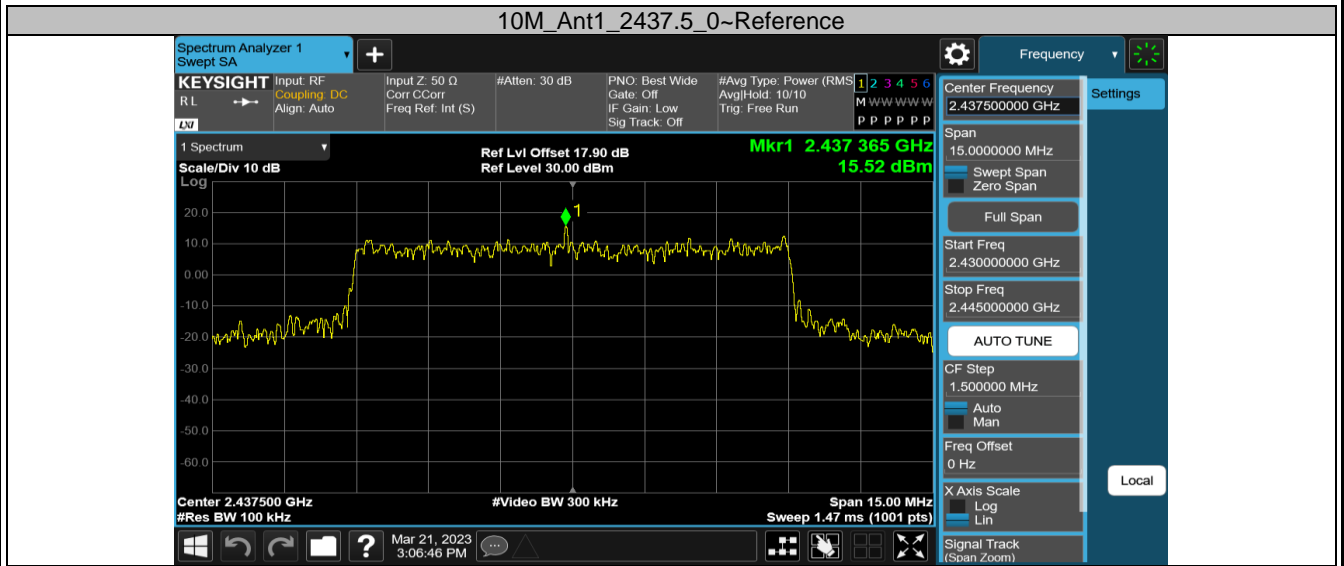

3MCA_Ant1_2408.2_0-Reference

3MCA_Ant1_2408.2_30-1000

3MCA_Ant1_2408.2_1000-26500

2.4GHz SDR, 10MHz BW

TestMode	Antenna	Channel	FreqRange [MHz]	RefLevel [dBm]	Result [dBm]	Limit [dBm]	Verdict
10M	Ant1	2407.5	Reference	9.78	9.78	---	PASS
			30~1000	9.78	-52.1	≤-20.22	PASS
			1000~26500	9.78	-42.19	≤-20.22	PASS
		2437.5	Reference	15.52	15.52	---	PASS
			30~1000	15.52	-52.1	≤-14.48	PASS
			1000~26500	15.52	-43.29	≤-14.48	PASS
		2467.5	Reference	9.85	9.85	---	PASS
			30~1000	9.85	-52.07	≤-20.15	PASS
			1000~26500	9.85	-42.34	≤-20.15	PASS

2.4GHz SDR, 20MHz BW

TestMode	Antenna	Channel	FreqRange [MHz]	RefLevel [dBm]	Result [dBm]	Limit [dBm]	Verdict
20M	Ant1	2412.5	Reference	3.34	3.34	---	PASS
			30~1000	3.34	-52.42	≤-26.66	PASS
			1000~26500	3.34	-42.97	≤-26.66	PASS
		2437.5	Reference	10.82	10.82	---	PASS
			30~1000	10.82	-52.53	≤-19.18	PASS
			1000~26500	10.82	-43.02	≤-19.18	PASS
		2462.5	Reference	-0.97	-0.97	---	PASS
			30~1000	-0.97	-52.33	≤-30.97	PASS
			1000~26500	-0.97	-43.19	≤-30.97	PASS