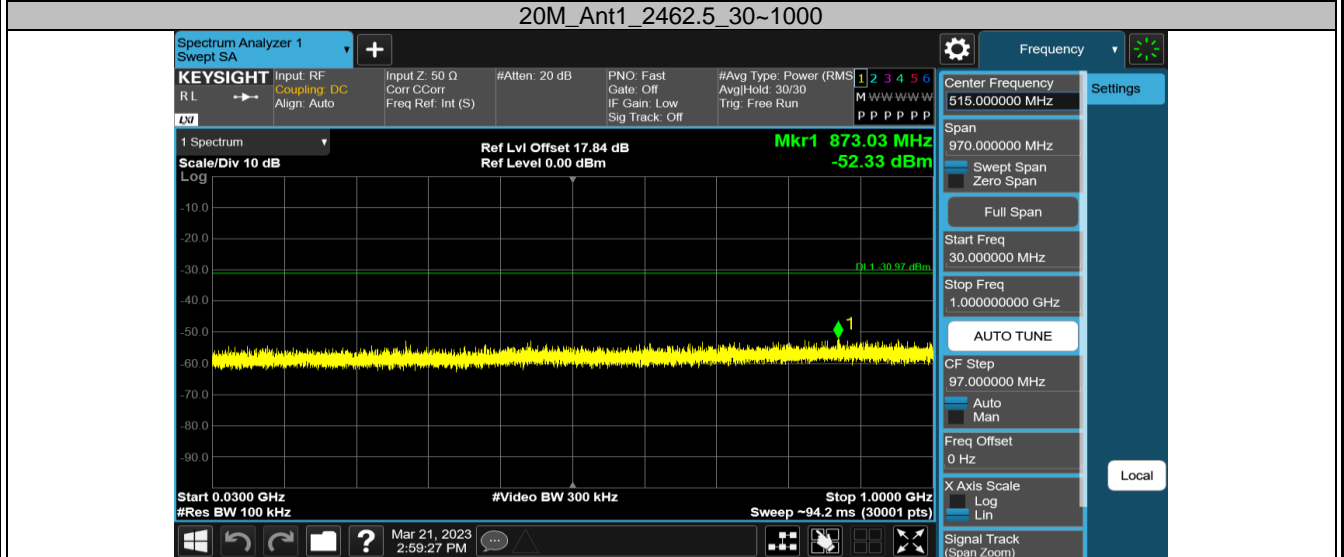

3MCA_Ant1_2408.2_0-Reference

3MCA_Ant1_2408.2_30-1000

3MCA_Ant1_2408.2_1000-26500

2.4GHz SDR, 10MHz BW

TestMode	Antenna	Channel	FreqRange [MHz]	RefLevel [dBm]	Result [dBm]	Limit [dBm]	Verdict
10M	Ant1	2407.5	Reference	9.78	9.78	---	PASS
			30~1000	9.78	-52.1	≤-20.22	PASS
			1000~26500	9.78	-42.19	≤-20.22	PASS
		2437.5	Reference	15.52	15.52	---	PASS
			30~1000	15.52	-52.1	≤-14.48	PASS
			1000~26500	15.52	-43.29	≤-14.48	PASS
		2467.5	Reference	9.85	9.85	---	PASS
			30~1000	9.85	-52.07	≤-20.15	PASS
			1000~26500	9.85	-42.34	≤-20.15	PASS

2.4GHz SDR, 20MHz BW

TestMode	Antenna	Channel	FreqRange [MHz]	RefLevel [dBm]	Result [dBm]	Limit [dBm]	Verdict
20M	Ant1	2412.5	Reference	3.34	3.34	---	PASS
			30~1000	3.34	-52.42	≤-26.66	PASS
			1000~26500	3.34	-42.97	≤-26.66	PASS
		2437.5	Reference	10.82	10.82	---	PASS
			30~1000	10.82	-52.53	≤-19.18	PASS
			1000~26500	10.82	-43.02	≤-19.18	PASS
		2462.5	Reference	-0.97	-0.97	---	PASS
			30~1000	-0.97	-52.33	≤-30.97	PASS
			1000~26500	-0.97	-43.19	≤-30.97	PASS