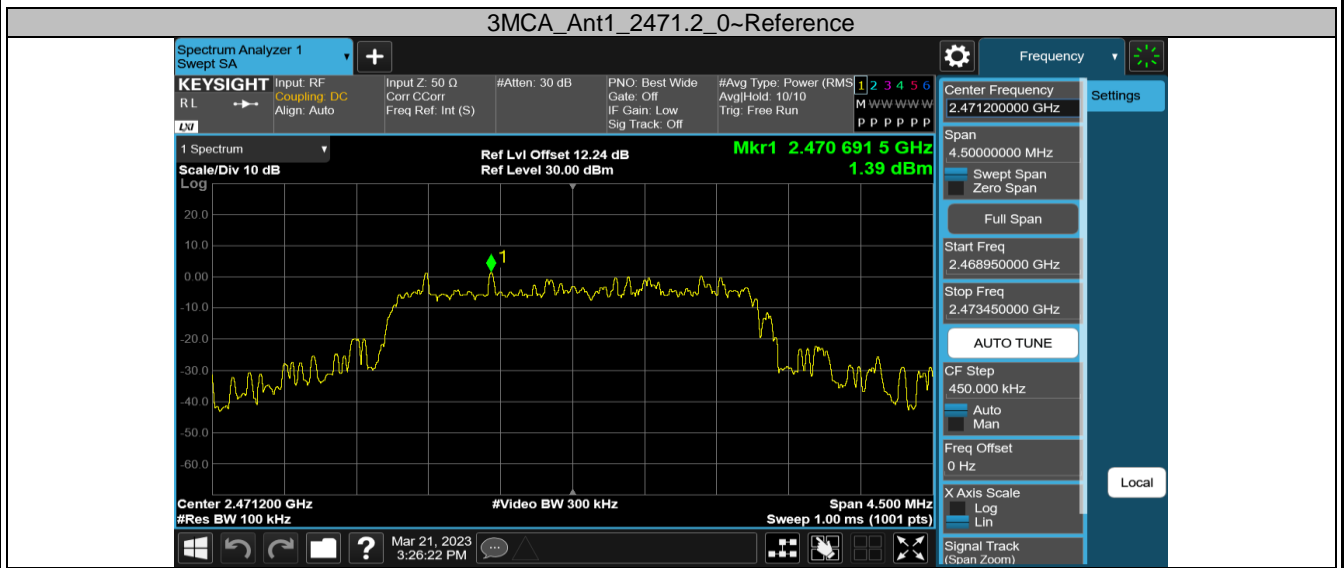

3MCA_Ant1_2408.2_0-Reference

3MCA_Ant1_2408.2_30-1000

3MCA_Ant1_2408.2_1000-26500

2.4GHz SDR, 10MHz BW

TestMode	Antenna	Channel	FreqRange [MHz]	RefLevel [dBm]	Result [dBm]	Limit [dBm]	Verdict
10M	Ant1	2407.5	Reference	9.78	9.78	---	PASS
			30~1000	9.78	-52.1	≤-20.22	PASS
			1000~26500	9.78	-42.19	≤-20.22	PASS
		2437.5	Reference	15.52	15.52	---	PASS
			30~1000	15.52	-52.1	≤-14.48	PASS
			1000~26500	15.52	-43.29	≤-14.48	PASS
		2467.5	Reference	9.85	9.85	---	PASS
			30~1000	9.85	-52.07	≤-20.15	PASS
			1000~26500	9.85	-42.34	≤-20.15	PASS

2.4GHz SDR, 20MHz BW

TestMode	Antenna	Channel	FreqRange [MHz]	RefLevel [dBm]	Result [dBm]	Limit [dBm]	Verdict
20M	Ant1	2412.5	Reference	3.34	3.34	---	PASS
			30~1000	3.34	-52.42	≤-26.66	PASS
			1000~26500	3.34	-42.97	≤-26.66	PASS
		2437.5	Reference	10.82	10.82	---	PASS
			30~1000	10.82	-52.53	≤-19.18	PASS
			1000~26500	10.82	-43.02	≤-19.18	PASS
		2462.5	Reference	-0.97	-0.97	---	PASS
			30~1000	-0.97	-52.33	≤-30.97	PASS
			1000~26500	-0.97	-43.19	≤-30.97	PASS