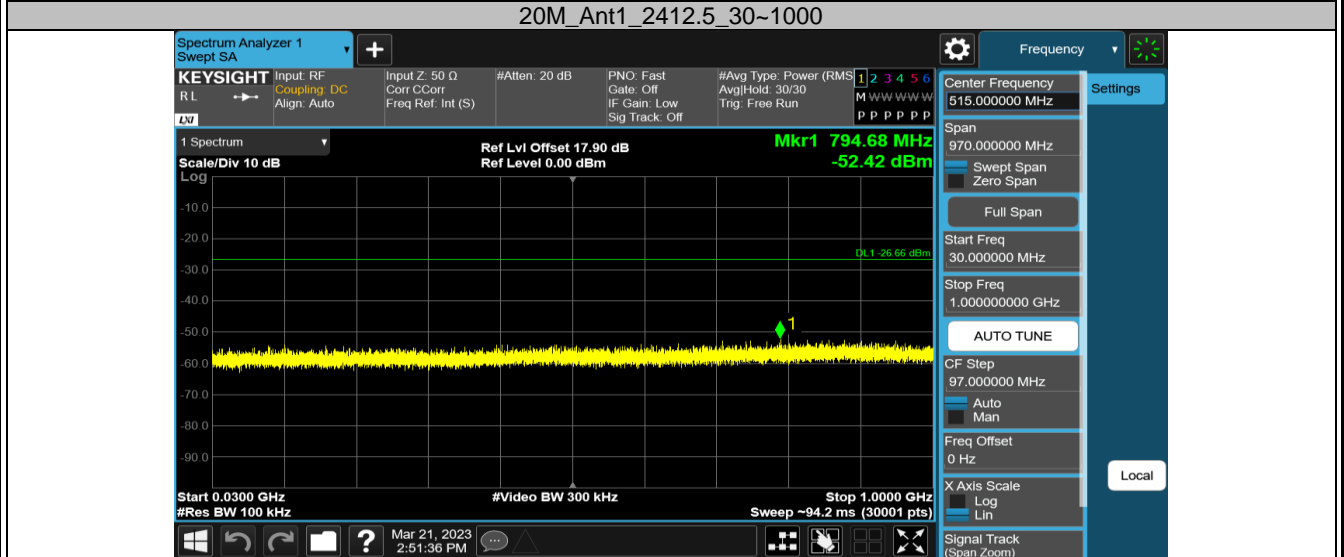

3MCA_Ant1_2408.2_0-Reference

3MCA_Ant1_2408.2_30-1000

3MCA_Ant1_2408.2_1000-26500

2.4GHz SDR, 10MHz BW

TestMode	Antenna	Channel	FreqRange [MHz]	RefLevel [dBm]	Result [dBm]	Limit [dBm]	Verdict
10M	Ant1	2407.5	Reference	9.78	9.78	---	PASS
			30~1000	9.78	-52.1	≤-20.22	PASS
			1000~26500	9.78	-42.19	≤-20.22	PASS
		2437.5	Reference	15.52	15.52	---	PASS
			30~1000	15.52	-52.1	≤-14.48	PASS
			1000~26500	15.52	-43.29	≤-14.48	PASS
		2467.5	Reference	9.85	9.85	---	PASS
			30~1000	9.85	-52.07	≤-20.15	PASS
			1000~26500	9.85	-42.34	≤-20.15	PASS

2.4GHz SDR, 20MHz BW

TestMode	Antenna	Channel	FreqRange [MHz]	RefLevel [dBm]	Result [dBm]	Limit [dBm]	Verdict
20M	Ant1	2412.5	Reference	3.34	3.34	---	PASS
			30~1000	3.34	-52.42	≤-26.66	PASS
			1000~26500	3.34	-42.97	≤-26.66	PASS
		2437.5	Reference	10.82	10.82	---	PASS
			30~1000	10.82	-52.53	≤-19.18	PASS
			1000~26500	10.82	-43.02	≤-19.18	PASS
		2462.5	Reference	-0.97	-0.97	---	PASS
			30~1000	-0.97	-52.33	≤-30.97	PASS
			1000~26500	-0.97	-43.19	≤-30.97	PASS