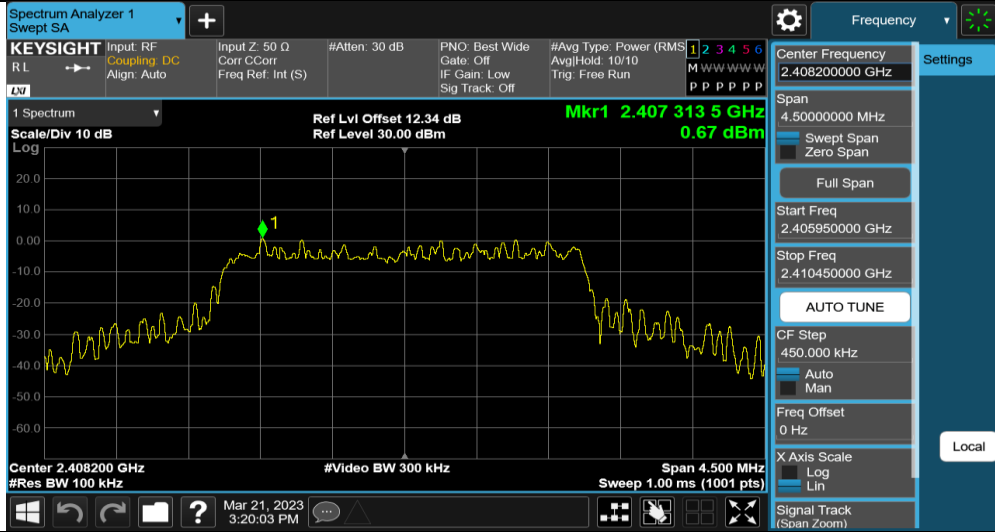

2.4GHz SDR, 3MHz BW

TestMode	Antenna	Channel	FreqRange [MHz]	RefLevel [dBm]	Result [dBm]	Limit [dBm]	Verdict
3M	Ant1	2405.5	Reference	7.45	7.45	---	PASS
			30~1000	7.45	-37.46	≤-22.55	PASS
			1000~26500	7.45	-28.16	≤-22.55	PASS
		2435.5	Reference	7.31	7.31	---	PASS
			30~1000	7.31	-38.24	≤-22.69	PASS
			1000~26500	7.31	-28.6	≤-22.69	PASS
		2468.5	Reference	7.03	7.03	---	PASS
			30~1000	7.03	-36.9	≤-22.97	PASS
			1000~26500	7.03	-28.86	≤-22.97	PASS

2.4GHz SDR, 3MHz BW CA mode

TestMode	Antenna	Channel	FreqRange [MHz]	RefLevel [dBm]	Result [dBm]	Limit [dBm]	Verdict
3MCA	Ant1	2408.2	Reference	0.67	0.67	---	PASS
			30~1000	0.67	-57.05	≤-29.33	PASS
			1000~26500	0.67	-48.58	≤-29.33	PASS
		2438.2	Reference	0.87	0.87	---	PASS
			30~1000	0.87	-57.08	≤-29.13	PASS
			1000~26500	0.87	-49.24	≤-29.13	PASS
		2471.2	Reference	1.39	1.39	---	PASS
			30~1000	1.39	-57.27	≤-28.61	PASS
			1000~26500	1.39	-48.68	≤-28.61	PASS

3MCA_Ant1_2408.2_0-Reference

3MCA_Ant1_2408.2_30-1000

3MCA_Ant1_2408.2_1000-26500

2.4GHz SDR, 10MHz BW

TestMode	Antenna	Channel	FreqRange [MHz]	RefLevel [dBm]	Result [dBm]	Limit [dBm]	Verdict
10M	Ant1	2407.5	Reference	9.78	9.78	---	PASS
			30~1000	9.78	-52.1	≤-20.22	PASS
			1000~26500	9.78	-42.19	≤-20.22	PASS
		2437.5	Reference	15.52	15.52	---	PASS
			30~1000	15.52	-52.1	≤-14.48	PASS
			1000~26500	15.52	-43.29	≤-14.48	PASS
		2467.5	Reference	9.85	9.85	---	PASS
			30~1000	9.85	-52.07	≤-20.15	PASS
			1000~26500	9.85	-42.34	≤-20.15	PASS