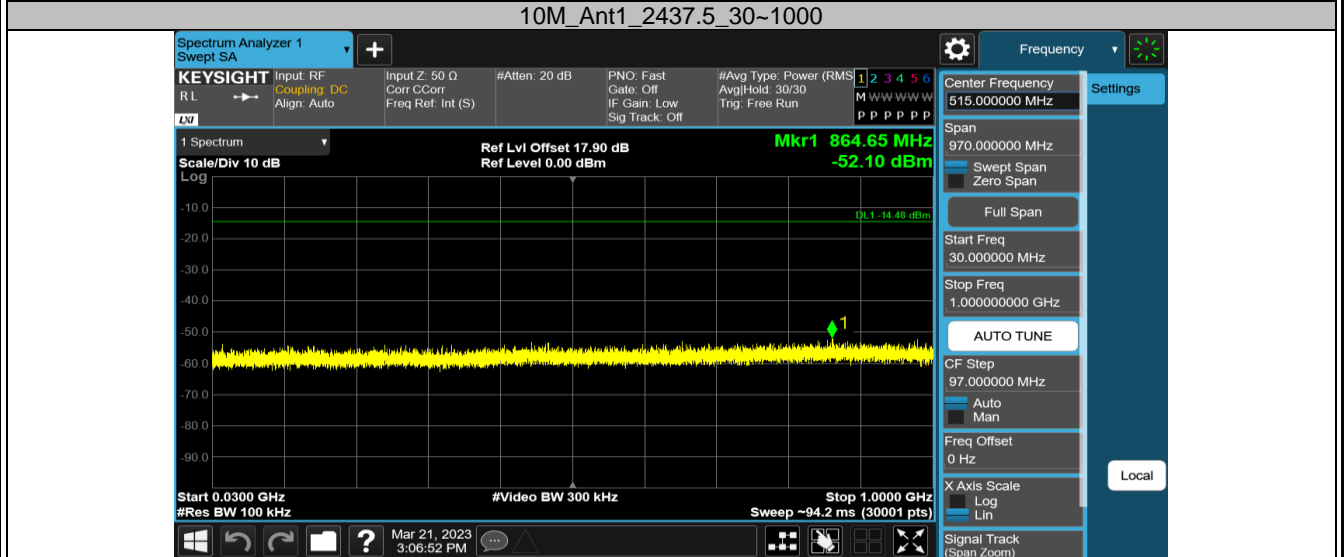

3MCA_Ant1_2408.2_0-Reference

3MCA_Ant1_2408.2_30-1000

3MCA_Ant1_2408.2_1000-26500

2.4GHz SDR, 10MHz BW

TestMode	Antenna	Channel	FreqRange [MHz]	RefLevel [dBm]	Result [dBm]	Limit [dBm]	Verdict
10M	Ant1	2407.5	Reference	9.78	9.78	---	PASS
			30~1000	9.78	-52.1	≤-20.22	PASS
			1000~26500	9.78	-42.19	≤-20.22	PASS
		2437.5	Reference	15.52	15.52	---	PASS
			30~1000	15.52	-52.1	≤-14.48	PASS
			1000~26500	15.52	-43.29	≤-14.48	PASS
		2467.5	Reference	9.85	9.85	---	PASS
			30~1000	9.85	-52.07	≤-20.15	PASS
			1000~26500	9.85	-42.34	≤-20.15	PASS

2.4GHz SDR, 20MHz BW

TestMode	Antenna	Channel	FreqRange [MHz]	RefLevel [dBm]	Result [dBm]	Limit [dBm]	Verdict
20M	Ant1	2412.5	Reference	3.34	3.34	---	PASS
			30~1000	3.34	-52.42	≤-26.66	PASS
			1000~26500	3.34	-42.97	≤-26.66	PASS
		2437.5	Reference	10.82	10.82	---	PASS
			30~1000	10.82	-52.53	≤-19.18	PASS
			1000~26500	10.82	-43.02	≤-19.18	PASS
		2462.5	Reference	-0.97	-0.97	---	PASS
			30~1000	-0.97	-52.33	≤-30.97	PASS
			1000~26500	-0.97	-43.19	≤-30.97	PASS