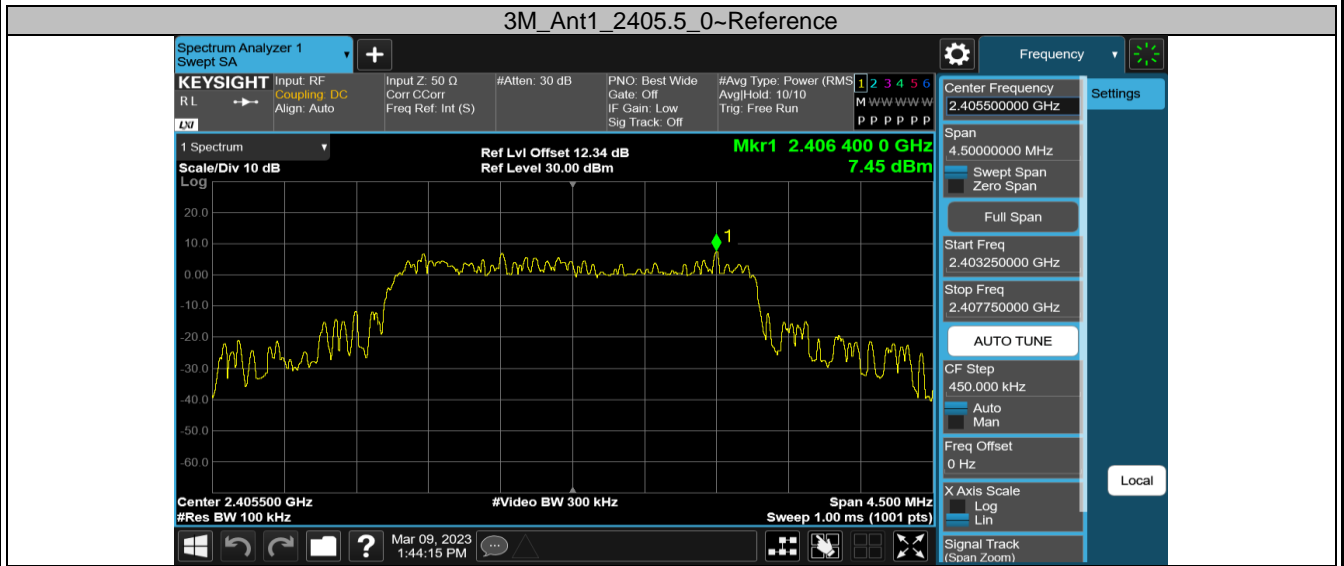

2.4GHz SDR, 3MHz BW

TestMode	Antenna	Channel	FreqRange [MHz]	RefLevel [dBm]	Result [dBm]	Limit [dBm]	Verdict
3M	Ant1	2405.5	Reference	7.45	7.45	---	PASS
			30~1000	7.45	-37.46	≤-22.55	PASS
			1000~26500	7.45	-28.16	≤-22.55	PASS
		2435.5	Reference	7.31	7.31	---	PASS
			30~1000	7.31	-38.24	≤-22.69	PASS
			1000~26500	7.31	-28.6	≤-22.69	PASS
		2468.5	Reference	7.03	7.03	---	PASS
			30~1000	7.03	-36.9	≤-22.97	PASS
			1000~26500	7.03	-28.86	≤-22.97	PASS

2.4GHz SDR, 3MHz BW CA mode

TestMode	Antenna	Channel	FreqRange [MHz]	RefLevel [dBm]	Result [dBm]	Limit [dBm]	Verdict
3MCA	Ant1	2408.2	Reference	0.67	0.67	---	PASS
			30~1000	0.67	-57.05	≤-29.33	PASS
			1000~26500	0.67	-48.58	≤-29.33	PASS
		2438.2	Reference	0.87	0.87	---	PASS
			30~1000	0.87	-57.08	≤-29.13	PASS
			1000~26500	0.87	-49.24	≤-29.13	PASS
		2471.2	Reference	1.39	1.39	---	PASS
			30~1000	1.39	-57.27	≤-28.61	PASS
			1000~26500	1.39	-48.68	≤-28.61	PASS

3MCA_Ant1_2408.2_0-Reference

3MCA_Ant1_2408.2_30-1000

3MCA_Ant1_2408.2_1000-26500

2.4GHz SDR, 10MHz BW

TestMode	Antenna	Channel	FreqRange [MHz]	RefLevel [dBm]	Result [dBm]	Limit [dBm]	Verdict
10M	Ant1	2407.5	Reference	9.78	9.78	---	PASS
			30~1000	9.78	-52.1	≤-20.22	PASS
			1000~26500	9.78	-42.19	≤-20.22	PASS
		2437.5	Reference	15.52	15.52	---	PASS
			30~1000	15.52	-52.1	≤-14.48	PASS
			1000~26500	15.52	-43.29	≤-14.48	PASS
		2467.5	Reference	9.85	9.85	---	PASS
			30~1000	9.85	-52.07	≤-20.15	PASS
			1000~26500	9.85	-42.34	≤-20.15	PASS