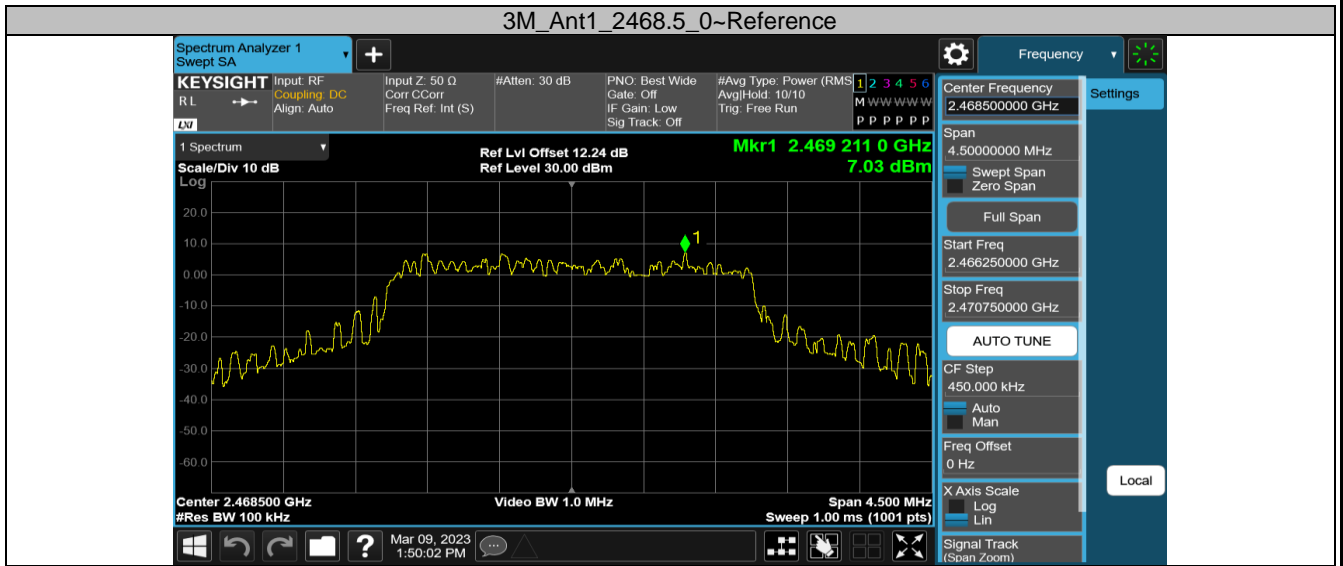

2.4GHz SDR, 3MHz BW

TestMode	Antenna	Channel	FreqRange [MHz]	RefLevel [dBm]	Result [dBm]	Limit [dBm]	Verdict
3M	Ant1	2405.5	Reference	7.45	7.45	---	PASS
			30~1000	7.45	-37.46	≤-22.55	PASS
			1000~26500	7.45	-28.16	≤-22.55	PASS
		2435.5	Reference	7.31	7.31	---	PASS
			30~1000	7.31	-38.24	≤-22.69	PASS
			1000~26500	7.31	-28.6	≤-22.69	PASS
		2468.5	Reference	7.03	7.03	---	PASS
			30~1000	7.03	-36.9	≤-22.97	PASS
			1000~26500	7.03	-28.86	≤-22.97	PASS

2.4GHz SDR, 3MHz BW CA mode

TestMode	Antenna	Channel	FreqRange [MHz]	RefLevel [dBm]	Result [dBm]	Limit [dBm]	Verdict
3MCA	Ant1	2408.2	Reference	0.67	0.67	---	PASS
			30~1000	0.67	-57.05	≤-29.33	PASS
			1000~26500	0.67	-48.58	≤-29.33	PASS
		2438.2	Reference	0.87	0.87	---	PASS
			30~1000	0.87	-57.08	≤-29.13	PASS
			1000~26500	0.87	-49.24	≤-29.13	PASS
		2471.2	Reference	1.39	1.39	---	PASS
			30~1000	1.39	-57.27	≤-28.61	PASS
			1000~26500	1.39	-48.68	≤-28.61	PASS

3MCA_Ant1_2408.2_0-Reference

3MCA_Ant1_2408.2_30-1000

3MCA_Ant1_2408.2_1000-26500

2.4GHz SDR, 10MHz BW

TestMode	Antenna	Channel	FreqRange [MHz]	RefLevel [dBm]	Result [dBm]	Limit [dBm]	Verdict
10M	Ant1	2407.5	Reference	9.78	9.78	---	PASS
			30~1000	9.78	-52.1	≤-20.22	PASS
			1000~26500	9.78	-42.19	≤-20.22	PASS
		2437.5	Reference	15.52	15.52	---	PASS
			30~1000	15.52	-52.1	≤-14.48	PASS
			1000~26500	15.52	-43.29	≤-14.48	PASS
		2467.5	Reference	9.85	9.85	---	PASS
			30~1000	9.85	-52.07	≤-20.15	PASS
			1000~26500	9.85	-42.34	≤-20.15	PASS