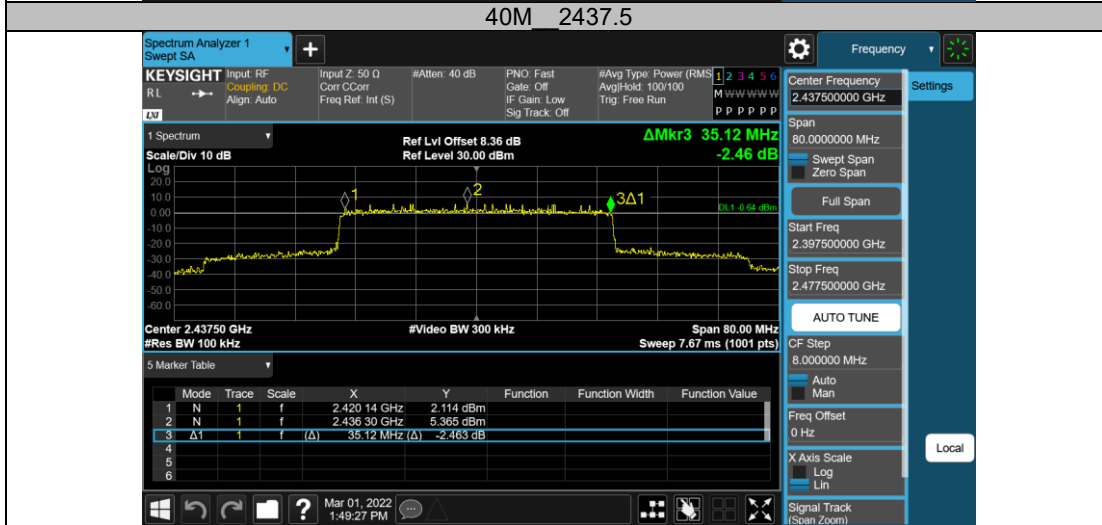

2.4GHz SDR, 40MHz BW

TestMode	Channel	DTS BW[MHz]	FL[MHz]	FH[MHz]	Limit[MHz]	Verdict
40M	2422.5	35.200	2405.140	2440.340	0.5	PASS
	2437.5	35.120	2420.140	2455.260	0.5	PASS
	2452.5	34.720	2435.620	2470.340	0.5	PASS