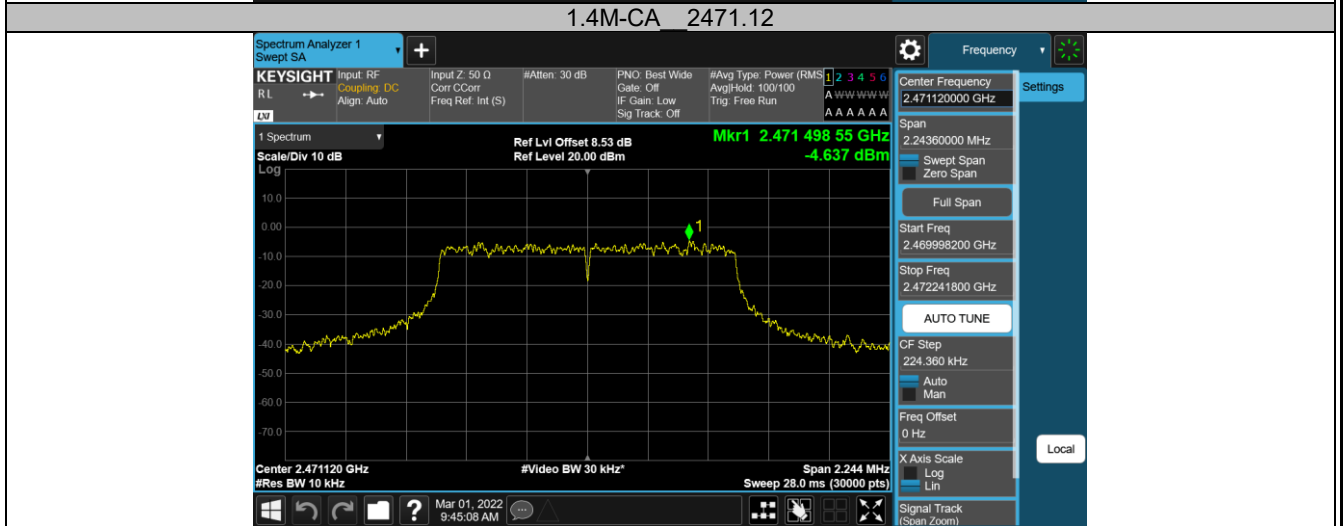

Appendix B.1: Test Results of Conducted Power Spectral Density

All Ant ports tested, only the worst-case reported.

2.4GHz SDR, 1.4MHz BW

TestMode	Channel	Result[dBm/3-100kHz]	Limit[dBm/3kHz]	Verdict
1.4M	2403.5	-5.12	≤8.00	PASS
	2435.5	-4.83	≤8.00	PASS
	2469.5	-5.1	≤8.00	PASS

1.4M 2403.5

1.4M 2435.5

1.4M 2469.5

2.4GHz SDR, 1.4MHz BW CA mode

TestMode	Channel	Result[dBm/3-100kHz]	Limit[dBm/3kHz]	Verdict
1.4M-CA	2405.12	-5.09	≤8.00	PASS
	2437.12	-5.04	≤8.00	PASS
	2471.12	-4.64	≤8.00	PASS

2.4GHz SDR, 3MHz BW

TestMode	Channel	Result[dBm/3-100kHz]	Limit[dBm/3kHz]	Verdict
3M	2405.5	-8.23	≤8.00	PASS
	2435.5	-7.91	≤8.00	PASS
	2468.5	-8.32	≤8.00	PASS

2.4GHz SDR, 3MHz BW (CA Mode)

TestMode	Channel	Result[dBm/3-100kHz]	Limit[dBm/3kHz]	Verdict
3M	2408.2	-7.79	≤8.00	PASS
	2438.2	-7.66	≤8.00	PASS
	2471.2	-7.44	≤8.00	PASS