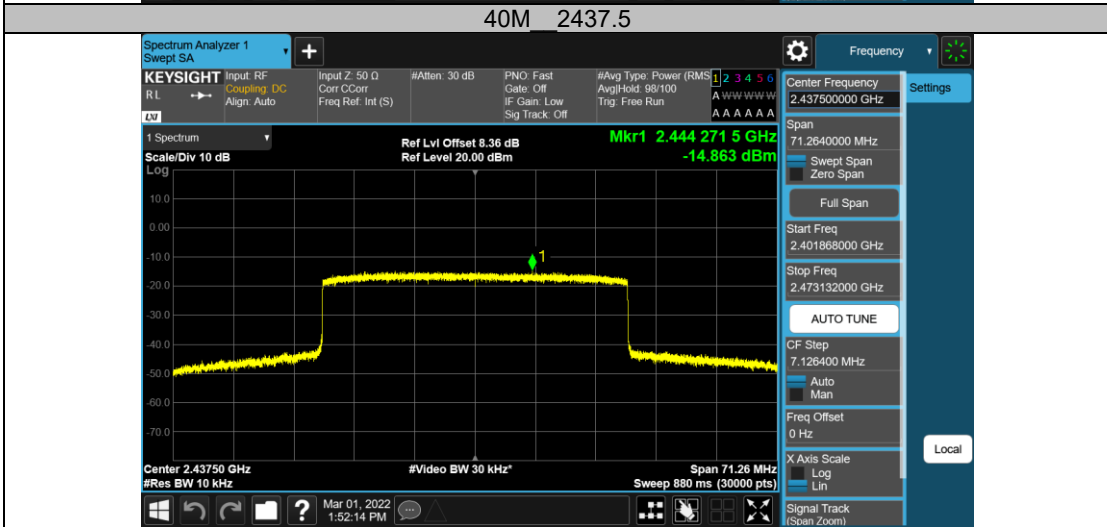

2.4GHz SDR, 10MHz BW

TestMode	Antenna	Channel	Result[dBm/3-100kHz]	Limit[dBm/3kHz]	Verdict
10M		2407.5	0.47	≤8.00	PASS
		2437.5	2.3	≤8.00	PASS
		2467.5	0.07	≤8.00	PASS

2.4GHz SDR, 20MHz BW

TestMode	Channel	Result[dBm/3-100kHz]	Limit[dBm/3kHz]	Verdict
20M	2412.5	-15.78	≤8.00	PASS
	2437.5	-8.56	≤8.00	PASS
	2462.5	-17.73	≤8.00	PASS

2.4GHz SDR, 40MHz BW

TestMode	Channel	Result[dBm/3-100kHz]	Limit[dBm/3kHz]	Verdict
40M	2422.5	-23.46	≤8.00	PASS
	2437.5	-14.86	≤8.00	PASS
	2452.5	-22.77	≤8.00	PASS

Appendix B.2: Test Results of 6dB Bandwidth