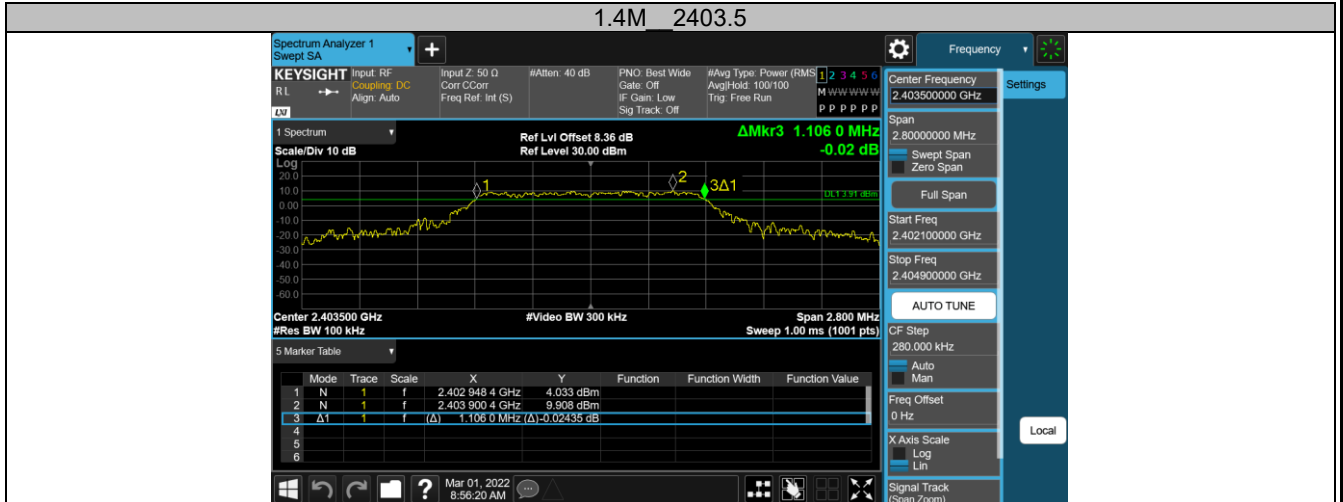

Appendix B.2: Test Results of 6dB Bandwidth

2.4GHz SDR, 1.4MHz BW

TestMode	Channel	DTS BW[MHz]	FL[MHz]	FH[MHz]	Limit[MHz]	Verdict
1.4M	2403.5	1.106	2402.948	2404.054	0.5	PASS
	2435.5	1.114	2434.946	2436.060	0.5	PASS
	2469.5	1.126	2468.934	2470.060	0.5	PASS