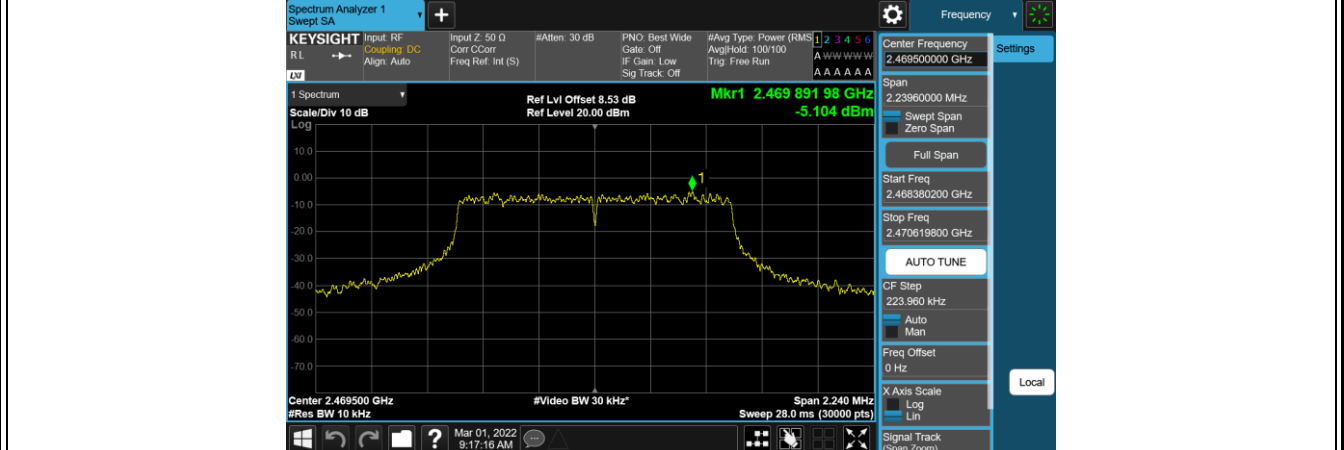

1.4M 2469.5