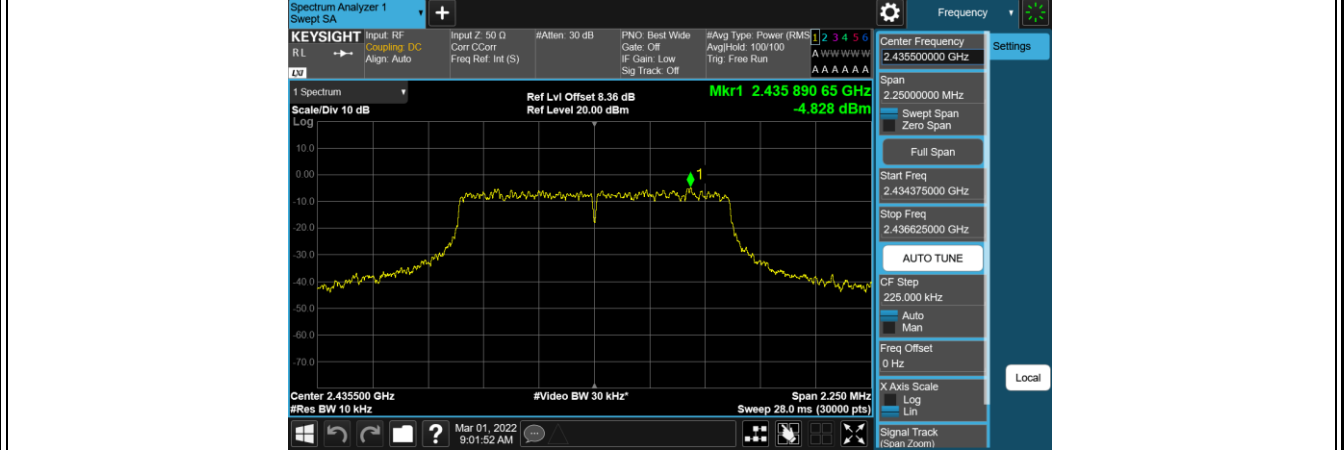

1.4M 2435.5