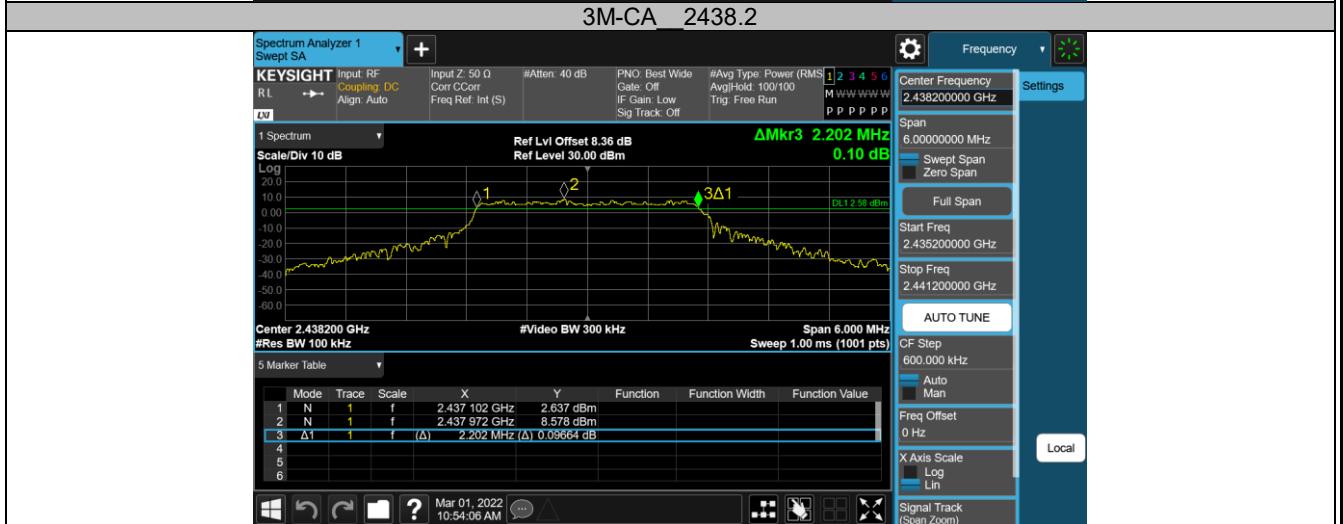

2.4GHz SDR, 3MHz BW (CA Mode)

TestMode	Channel	DTS BW[MHz]	FL[MHz]	FH[MHz]	Limit[MHz]	Verdict
3M	2408.2	2.196	2407.108	2409.304	0.5	PASS
	2438.2	2.202	2437.102	2439.304	0.5	PASS
	2471.2	2.196	2470.108	2472.304	0.5	PASS