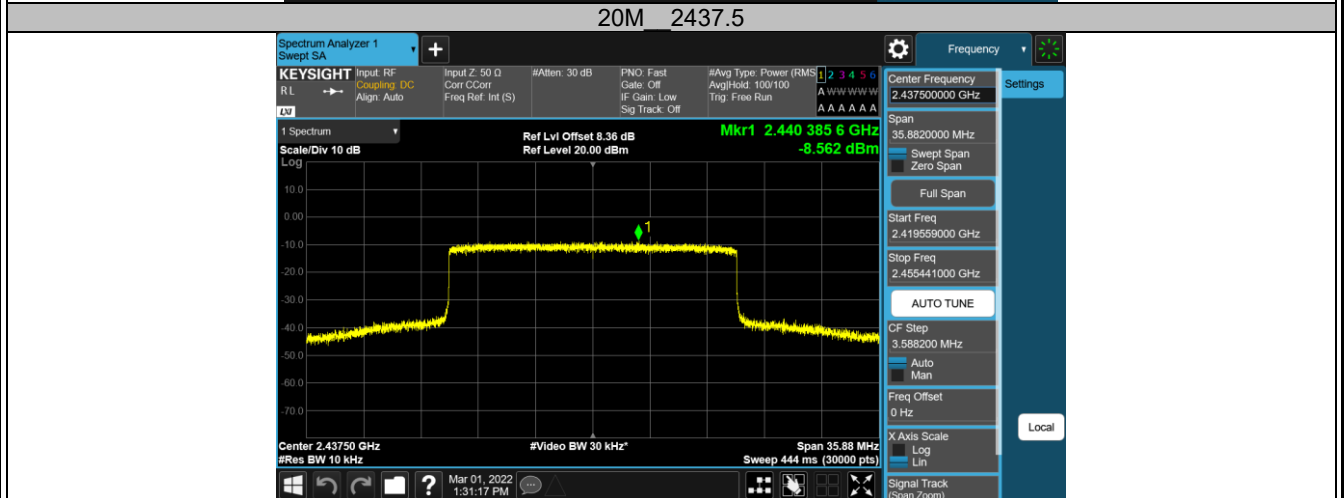

2.4GHz SDR, 20MHz BW

TestMode	Channel	Result[dBm/3-100kHz]	Limit[dBm/3kHz]	Verdict
20M	2412.5	-15.78	≤8.00	PASS
	2437.5	-8.56	≤8.00	PASS
	2462.5	-17.73	≤8.00	PASS