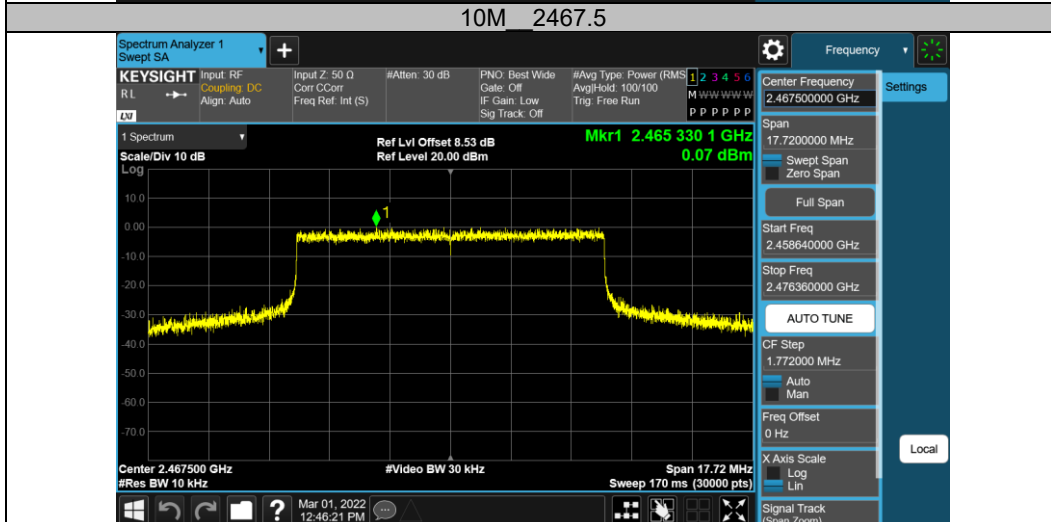

2.4GHz SDR, 3MHz BW

TestMode	Channel	Result[dBm/3-100kHz]	Limit[dBm/3kHz]	Verdict
3M	2405.5	-8.23	≤8.00	PASS
	2435.5	-7.91	≤8.00	PASS
	2468.5	-8.32	≤8.00	PASS

2.4GHz SDR, 3MHz BW (CA Mode)

TestMode	Channel	Result[dBm/3-100kHz]	Limit[dBm/3kHz]	Verdict
3M	2408.2	-7.79	≤8.00	PASS
	2438.2	-7.66	≤8.00	PASS
	2471.2	-7.44	≤8.00	PASS

2.4GHz SDR, 10MHz BW

TestMode	Antenna	Channel	Result[dBm/3-100kHz]	Limit[dBm/3kHz]	Verdict
10M		2407.5	0.47	≤8.00	PASS
		2437.5	2.3	≤8.00	PASS
		2467.5	0.07	≤8.00	PASS

2.4GHz SDR, 20MHz BW

TestMode	Channel	Result[dBm/3-100kHz]	Limit[dBm/3kHz]	Verdict
20M	2412.5	-15.78	≤8.00	PASS
	2437.5	-8.56	≤8.00	PASS
	2462.5	-17.73	≤8.00	PASS