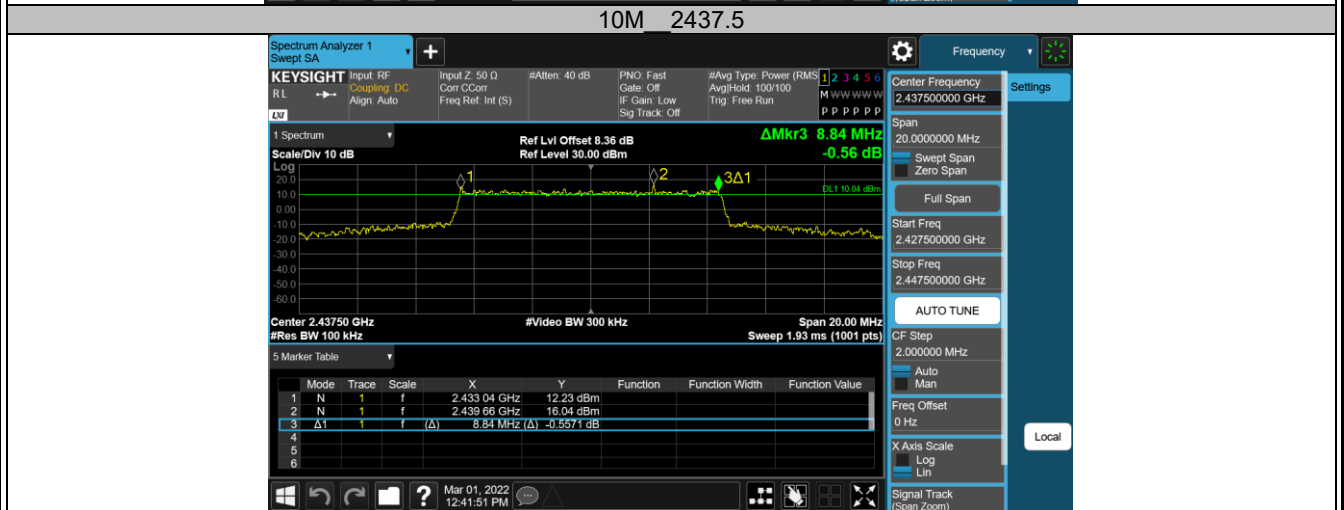

2.4GHz SDR, 10MHz BW

TestMode	Channel	DTS BW[MHz]	FL[MHz]	FH[MHz]	Limit[MHz]	Verdict
10M	2407.5	8.940	2403.040	2411.980	0.5	PASS
	2437.5	8.840	2433.040	2441.880	0.5	PASS
	2467.5	8.860	2463.120	2471.980	0.5	PASS