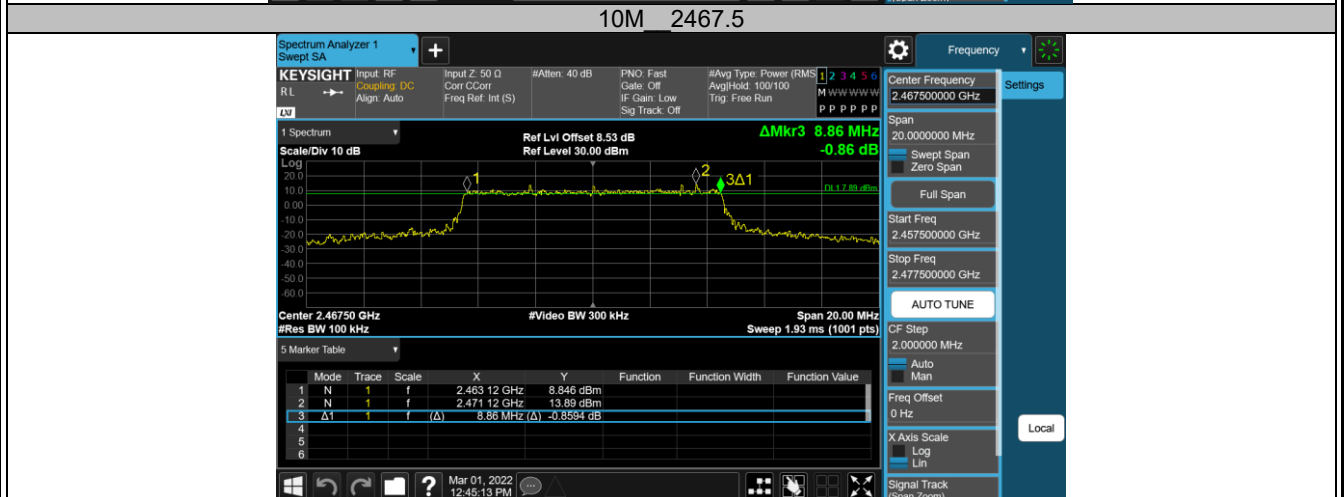

2.4GHz SDR, 10MHz BW

TestMode	Channel	DTS BW[MHz]	FL[MHz]	FH[MHz]	Limit[MHz]	Verdict
10M	2407.5	8.940	2403.040	2411.980	0.5	PASS
	2437.5	8.840	2433.040	2441.880	0.5	PASS
	2467.5	8.860	2463.120	2471.980	0.5	PASS