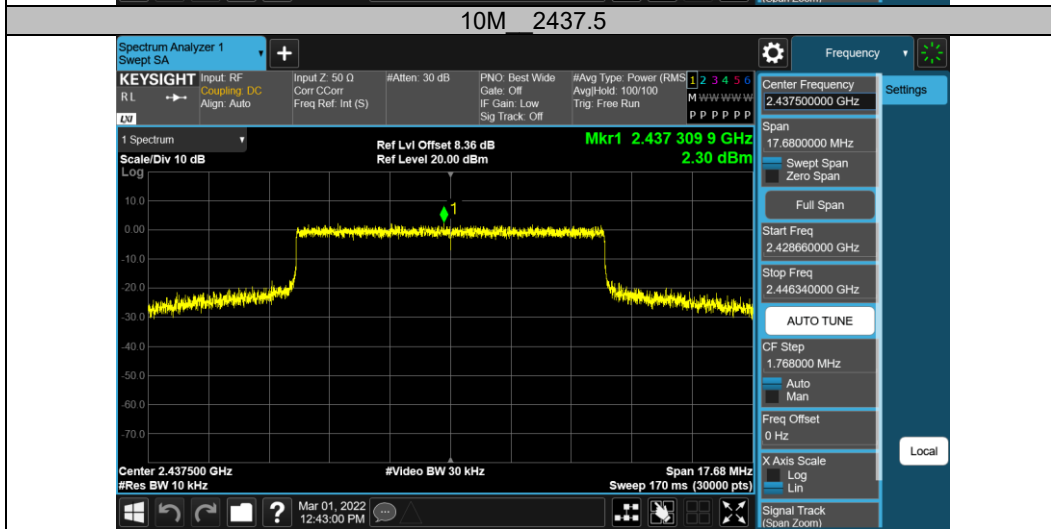

2.4GHz SDR, 3MHz BW

TestMode	Channel	Result[dBm/3-100kHz]	Limit[dBm/3kHz]	Verdict
3M	2405.5	-8.23	≤8.00	PASS
	2435.5	-7.91	≤8.00	PASS
	2468.5	-8.32	≤8.00	PASS

2.4GHz SDR, 3MHz BW (CA Mode)

TestMode	Channel	Result[dBm/3-100kHz]	Limit[dBm/3kHz]	Verdict
3M	2408.2	-7.79	≤8.00	PASS
	2438.2	-7.66	≤8.00	PASS
	2471.2	-7.44	≤8.00	PASS

2.4GHz SDR, 10MHz BW

TestMode	Antenna	Channel	Result[dBm/3-100kHz]	Limit[dBm/3kHz]	Verdict
10M		2407.5	0.47	≤8.00	PASS
		2437.5	2.3	≤8.00	PASS
		2467.5	0.07	≤8.00	PASS

2.4GHz SDR, 20MHz BW

TestMode	Channel	Result[dBm/3-100kHz]	Limit[dBm/3kHz]	Verdict
20M	2412.5	-15.78	≤8.00	PASS
	2437.5	-8.56	≤8.00	PASS
	2462.5	-17.73	≤8.00	PASS