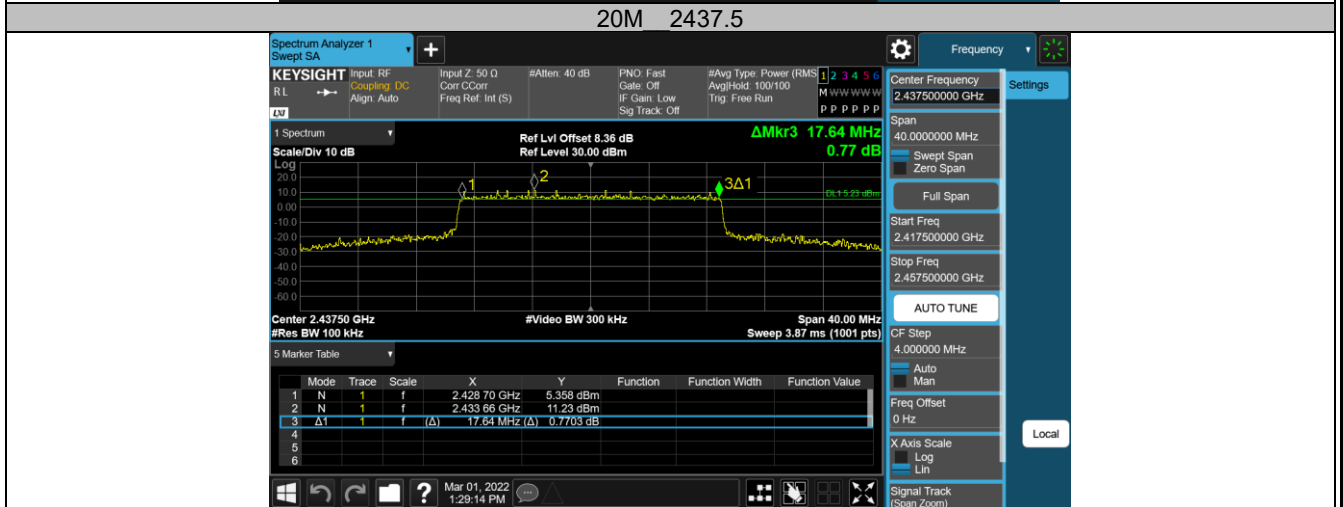

2.4GHz SDR, 20MHz BW

TestMode	Channel	DTS BW[MHz]	FL[MHz]	FH[MHz]	Limit[MHz]	Verdict
20M	2412.5	17.880	2403.580	2421.460	0.5	PASS
	2437.5	17.640	2428.700	2446.340	0.5	PASS
	2462.5	17.680	2453.740	2471.420	0.5	PASS