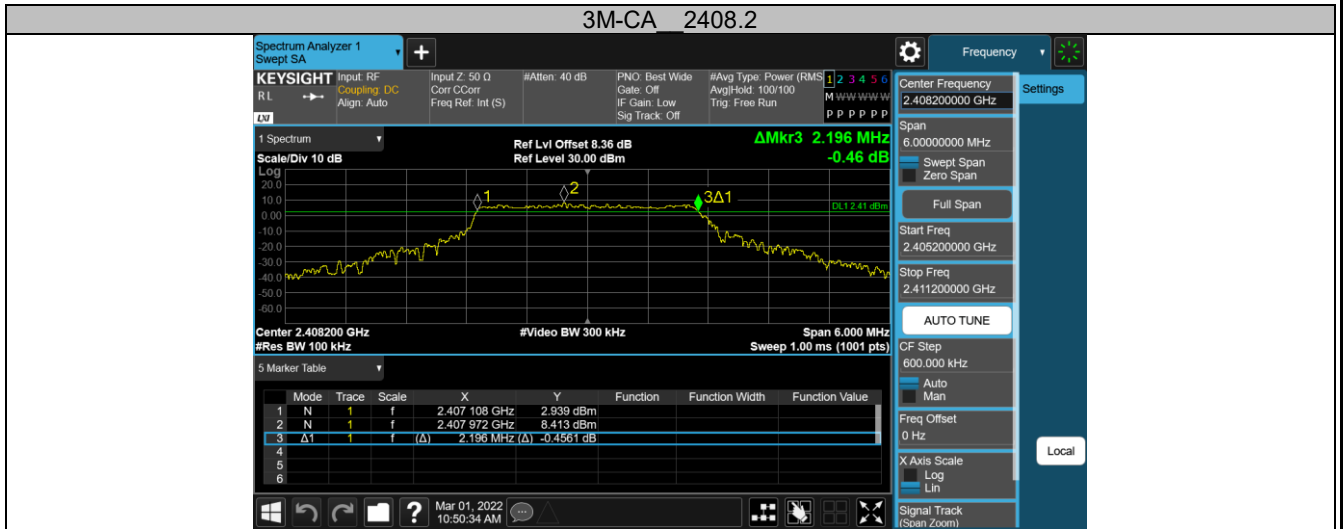

2.4GHz SDR, 3MHz BW (CA Mode)

TestMode	Channel	DTS BW[MHz]	FL[MHz]	FH[MHz]	Limit[MHz]	Verdict
3M	2408.2	2.196	2407.108	2409.304	0.5	PASS
	2438.2	2.202	2437.102	2439.304	0.5	PASS
	2471.2	2.196	2470.108	2472.304	0.5	PASS