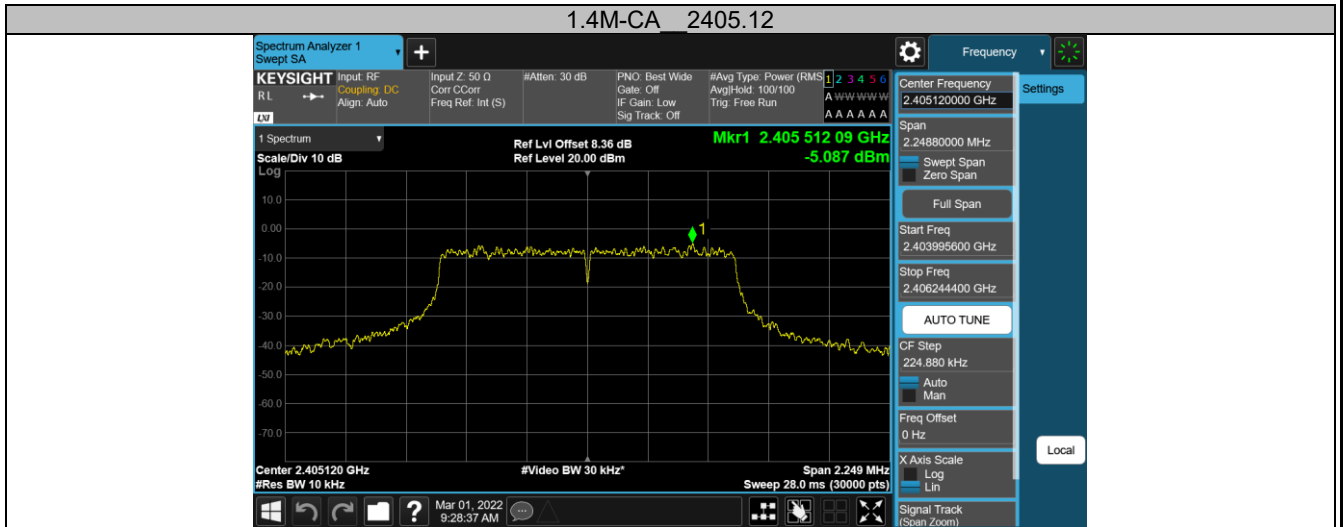

Appendix B.1: Test Results of Conducted Power Spectral Density

All Ant ports tested, only the worst-case reported.

2.4GHz SDR, 1.4MHz BW

TestMode	Channel	Result[dBm/3-100kHz]	Limit[dBm/3kHz]	Verdict
1.4M	2403.5	-5.12	≤8.00	PASS
	2435.5	-4.83	≤8.00	PASS
	2469.5	-5.1	≤8.00	PASS

1.4M 2403.5

1.4M 2435.5

1.4M 2469.5

2.4GHz SDR, 1.4MHz BW CA mode

TestMode	Channel	Result[dBm/3-100kHz]	Limit[dBm/3kHz]	Verdict
1.4M-CA	2405.12	-5.09	≤8.00	PASS
	2437.12	-5.04	≤8.00	PASS
	2471.12	-4.64	≤8.00	PASS