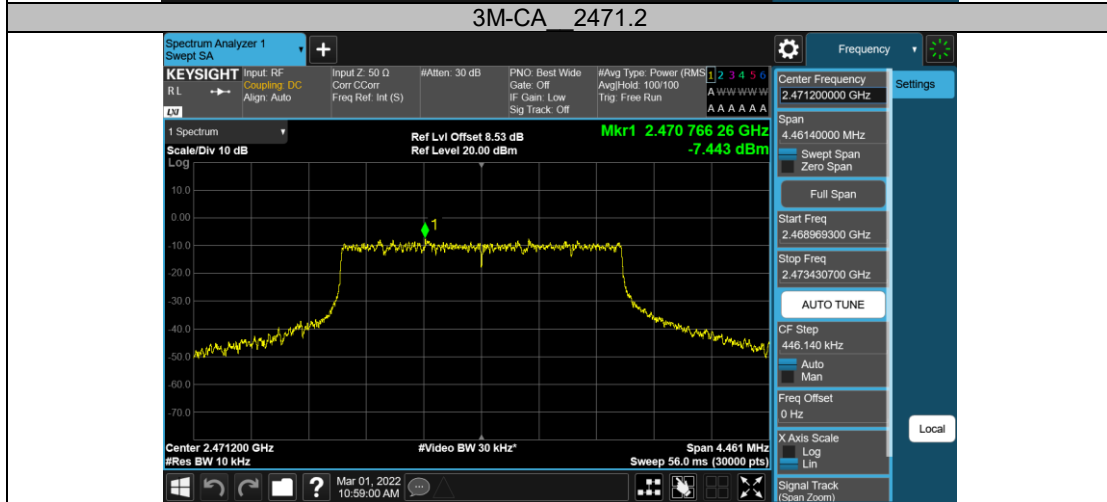

Appendix B.1: Test Results of Conducted Power Spectral Density

All Ant ports tested, only the worst-case reported.

2.4GHz SDR, 1.4MHz BW

TestMode	Channel	Result[dBm/3-100kHz]	Limit[dBm/3kHz]	Verdict
1.4M	2403.5	-5.12	≤8.00	PASS
	2435.5	-4.83	≤8.00	PASS
	2469.5	-5.1	≤8.00	PASS

1.4M 2403.5

1.4M 2435.5

1.4M 2469.5

2.4GHz SDR, 1.4MHz BW CA mode

TestMode	Channel	Result[dBm/3-100kHz]	Limit[dBm/3kHz]	Verdict
1.4M-CA	2405.12	-5.09	≤8.00	PASS
	2437.12	-5.04	≤8.00	PASS
	2471.12	-4.64	≤8.00	PASS

2.4GHz SDR, 3MHz BW

TestMode	Channel	Result[dBm/3-100kHz]	Limit[dBm/3kHz]	Verdict
3M	2405.5	-8.23	≤8.00	PASS
	2435.5	-7.91	≤8.00	PASS
	2468.5	-8.32	≤8.00	PASS

2.4GHz SDR, 3MHz BW (CA Mode)

TestMode	Channel	Result[dBm/3-100kHz]	Limit[dBm/3kHz]	Verdict
3M	2408.2	-7.79	≤8.00	PASS
	2438.2	-7.66	≤8.00	PASS
	2471.2	-7.44	≤8.00	PASS

2.4GHz SDR, 10MHz BW

TestMode	Antenna	Channel	Result[dBm/3-100kHz]	Limit[dBm/3kHz]	Verdict
10M		2407.5	0.47	≤8.00	PASS
		2437.5	2.3	≤8.00	PASS
		2467.5	0.07	≤8.00	PASS

2.4GHz SDR, 20MHz BW

TestMode	Channel	Result[dBm/3-100kHz]	Limit[dBm/3kHz]	Verdict
20M	2412.5	-15.78	≤8.00	PASS
	2437.5	-8.56	≤8.00	PASS
	2462.5	-17.73	≤8.00	PASS