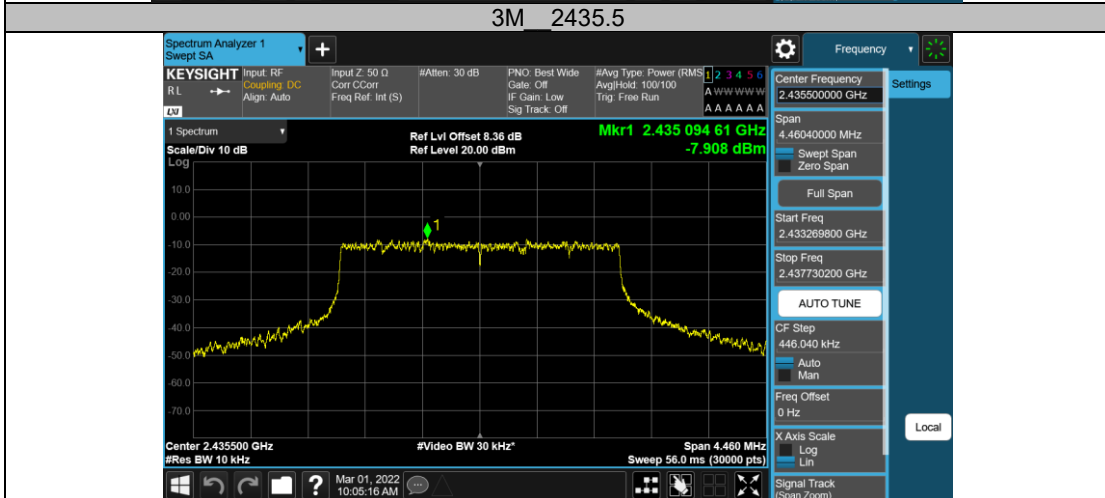

Appendix B.1: Test Results of Conducted Power Spectral Density

All Ant ports tested, only the worst-case reported.

2.4GHz SDR, 1.4MHz BW

TestMode	Channel	Result[dBm/3-100kHz]	Limit[dBm/3kHz]	Verdict
1.4M	2403.5	-5.12	≤8.00	PASS
	2435.5	-4.83	≤8.00	PASS
	2469.5	-5.1	≤8.00	PASS

1.4M 2403.5

1.4M 2435.5

1.4M 2469.5

2.4GHz SDR, 1.4MHz BW CA mode

TestMode	Channel	Result[dBm/3-100kHz]	Limit[dBm/3kHz]	Verdict
1.4M-CA	2405.12	-5.09	≤8.00	PASS
	2437.12	-5.04	≤8.00	PASS
	2471.12	-4.64	≤8.00	PASS

2.4GHz SDR, 3MHz BW

TestMode	Channel	Result[dBm/3-100kHz]	Limit[dBm/3kHz]	Verdict
3M	2405.5	-8.23	≤8.00	PASS
	2435.5	-7.91	≤8.00	PASS
	2468.5	-8.32	≤8.00	PASS

2.4GHz SDR, 3MHz BW (CA Mode)

TestMode	Channel	Result[dBm/3-100kHz]	Limit[dBm/3kHz]	Verdict
3M	2408.2	-7.79	≤8.00	PASS
	2438.2	-7.66	≤8.00	PASS
	2471.2	-7.44	≤8.00	PASS

2.4GHz SDR, 10MHz BW

TestMode	Antenna	Channel	Result[dBm/3-100kHz]	Limit[dBm/3kHz]	Verdict
10M		2407.5	0.47	≤8.00	PASS
		2437.5	2.3	≤8.00	PASS
		2467.5	0.07	≤8.00	PASS

2.4GHz SDR, 20MHz BW

TestMode	Channel	Result[dBm/3-100kHz]	Limit[dBm/3kHz]	Verdict
20M	2412.5	-15.78	≤8.00	PASS
	2437.5	-8.56	≤8.00	PASS
	2462.5	-17.73	≤8.00	PASS