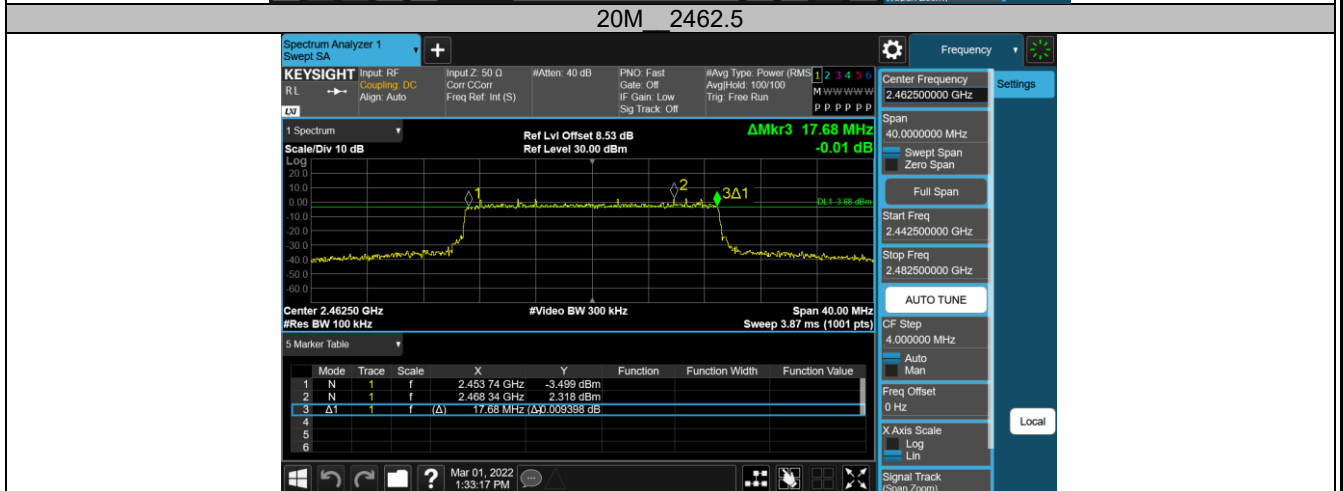

2.4GHz SDR, 20MHz BW

TestMode	Channel	DTS BW[MHz]	FL[MHz]	FH[MHz]	Limit[MHz]	Verdict
20M	2412.5	17.880	2403.580	2421.460	0.5	PASS
	2437.5	17.640	2428.700	2446.340	0.5	PASS
	2462.5	17.680	2453.740	2471.420	0.5	PASS