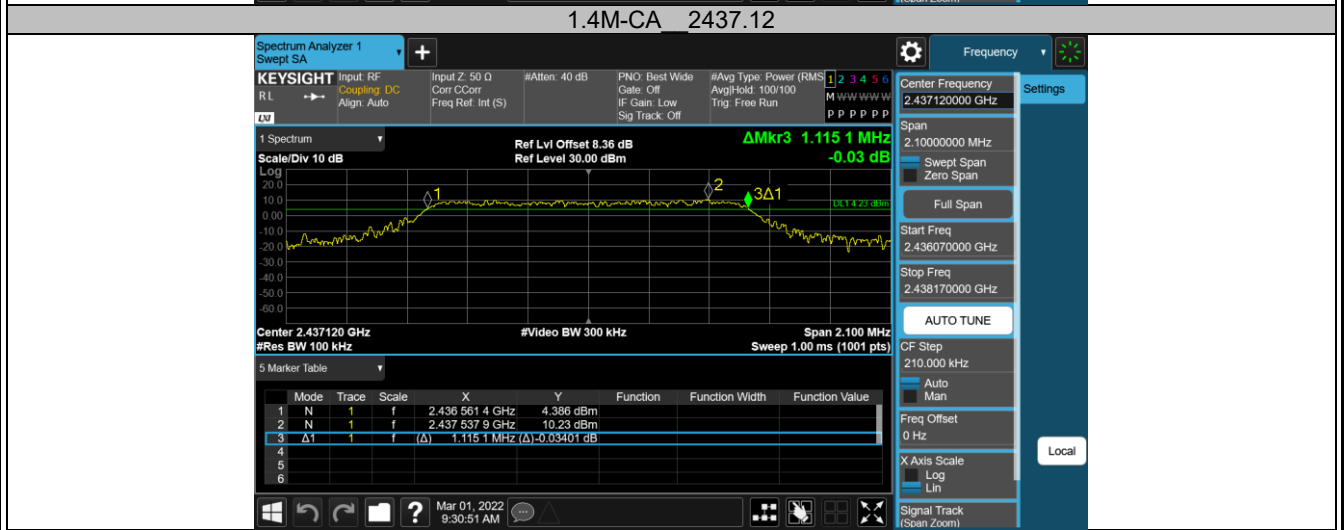

2.4GHz SDR, 1.4MHz BW CA mode

TestMode	Channel	DTS BW[MHz]	FL[MHz]	FH[MHz]	Limit[MHz]	Verdict
1.4M-CA	2405.12	1.111	2404.564	2405.674	0.5	PASS
	2437.12	1.115	2436.561	2437.677	0.5	PASS
	2471.12	1.124	2470.561	2471.685	0.5	PASS