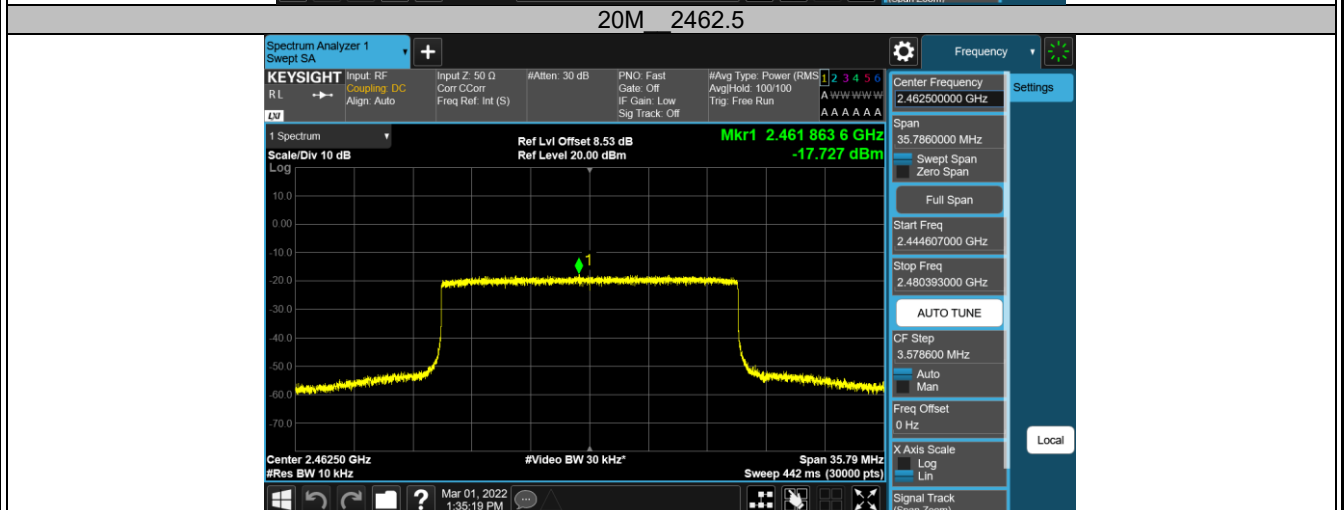

2.4GHz SDR, 3MHz BW

TestMode	Channel	Result[dBm/3-100kHz]	Limit[dBm/3kHz]	Verdict
3M	2405.5	-8.23	≤8.00	PASS
	2435.5	-7.91	≤8.00	PASS
	2468.5	-8.32	≤8.00	PASS

2.4GHz SDR, 3MHz BW (CA Mode)

TestMode	Channel	Result[dBm/3-100kHz]	Limit[dBm/3kHz]	Verdict
3M	2408.2	-7.79	≤8.00	PASS
	2438.2	-7.66	≤8.00	PASS
	2471.2	-7.44	≤8.00	PASS

2.4GHz SDR, 10MHz BW

TestMode	Antenna	Channel	Result[dBm/3-100kHz]	Limit[dBm/3kHz]	Verdict
10M		2407.5	0.47	≤8.00	PASS
		2437.5	2.3	≤8.00	PASS
		2467.5	0.07	≤8.00	PASS

2.4GHz SDR, 20MHz BW

TestMode	Channel	Result[dBm/3-100kHz]	Limit[dBm/3kHz]	Verdict
20M	2412.5	-15.78	≤8.00	PASS
	2437.5	-8.56	≤8.00	PASS
	2462.5	-17.73	≤8.00	PASS