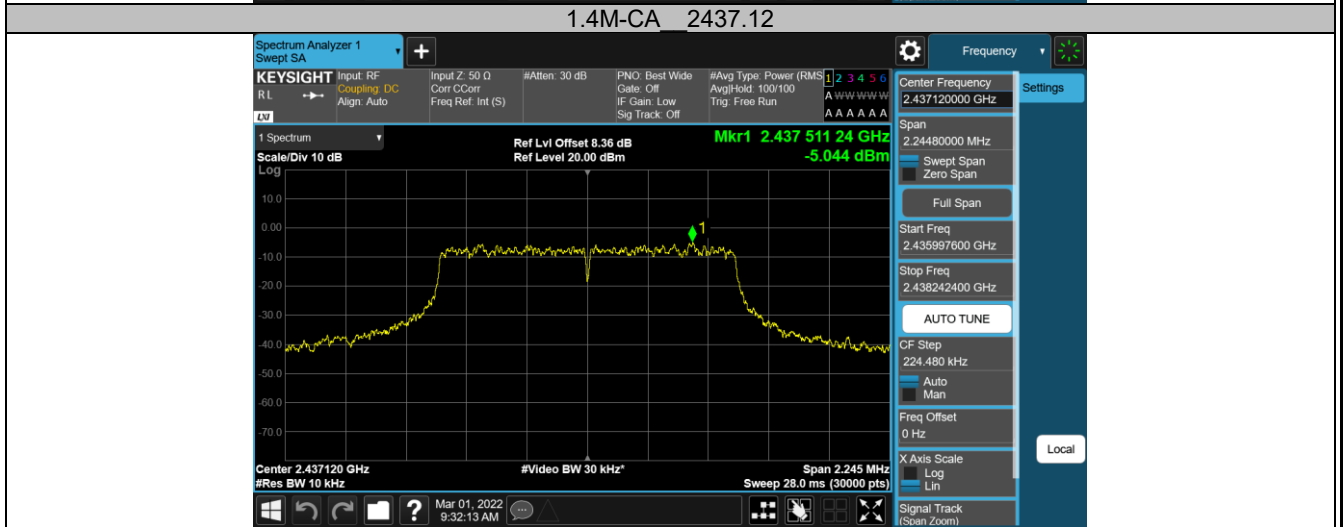

Appendix B.1: Test Results of Conducted Power Spectral Density

All Ant ports tested, only the worst-case reported.

2.4GHz SDR, 1.4MHz BW

TestMode	Channel	Result[dBm/3-100kHz]	Limit[dBm/3kHz]	Verdict
1.4M	2403.5	-5.12	≤8.00	PASS
	2435.5	-4.83	≤8.00	PASS
	2469.5	-5.1	≤8.00	PASS

1.4M 2403.5

1.4M 2435.5

1.4M 2469.5

2.4GHz SDR, 1.4MHz BW CA mode

TestMode	Channel	Result[dBm/3-100kHz]	Limit[dBm/3kHz]	Verdict
1.4M-CA	2405.12	-5.09	≤8.00	PASS
	2437.12	-5.04	≤8.00	PASS
	2471.12	-4.64	≤8.00	PASS