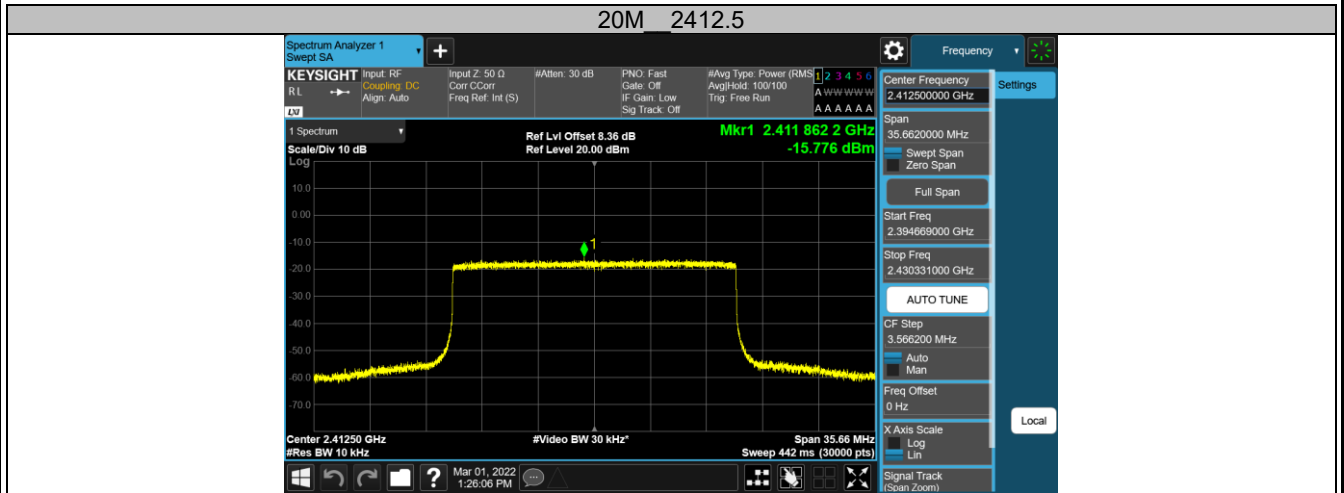

2.4GHz SDR, 3MHz BW

TestMode	Channel	Result[dBm/3-100kHz]	Limit[dBm/3kHz]	Verdict
3M	2405.5	-8.23	≤8.00	PASS
	2435.5	-7.91	≤8.00	PASS
	2468.5	-8.32	≤8.00	PASS

2.4GHz SDR, 3MHz BW (CA Mode)

TestMode	Channel	Result[dBm/3-100kHz]	Limit[dBm/3kHz]	Verdict
3M	2408.2	-7.79	≤8.00	PASS
	2438.2	-7.66	≤8.00	PASS
	2471.2	-7.44	≤8.00	PASS

2.4GHz SDR, 10MHz BW

TestMode	Antenna	Channel	Result[dBm/3-100kHz]	Limit[dBm/3kHz]	Verdict
10M		2407.5	0.47	≤8.00	PASS
		2437.5	2.3	≤8.00	PASS
		2467.5	0.07	≤8.00	PASS

2.4GHz SDR, 20MHz BW

TestMode	Channel	Result[dBm/3-100kHz]	Limit[dBm/3kHz]	Verdict
20M	2412.5	-15.78	≤8.00	PASS
	2437.5	-8.56	≤8.00	PASS
	2462.5	-17.73	≤8.00	PASS