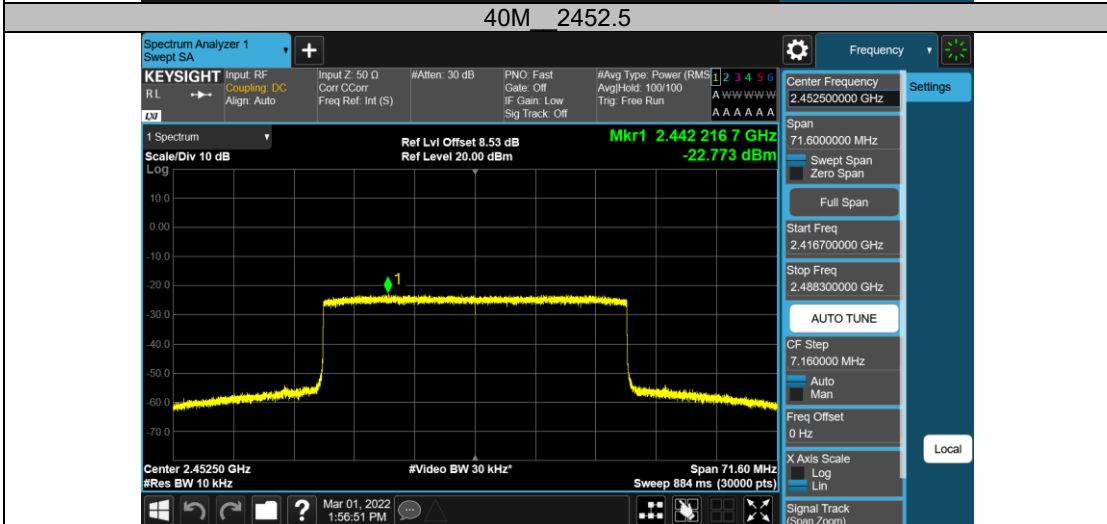

2.4GHz SDR, 10MHz BW

TestMode	Antenna	Channel	Result[dBm/3-100kHz]	Limit[dBm/3kHz]	Verdict
10M		2407.5	0.47	≤8.00	PASS
		2437.5	2.3	≤8.00	PASS
		2467.5	0.07	≤8.00	PASS

2.4GHz SDR, 20MHz BW

TestMode	Channel	Result[dBm/3-100kHz]	Limit[dBm/3kHz]	Verdict
20M	2412.5	-15.78	≤8.00	PASS
	2437.5	-8.56	≤8.00	PASS
	2462.5	-17.73	≤8.00	PASS

2.4GHz SDR, 40MHz BW

TestMode	Channel	Result[dBm/3-100kHz]	Limit[dBm/3kHz]	Verdict
40M	2422.5	-23.46	≤8.00	PASS
	2437.5	-14.86	≤8.00	PASS
	2452.5	-22.77	≤8.00	PASS

Appendix B.2: Test Results of 6dB Bandwidth