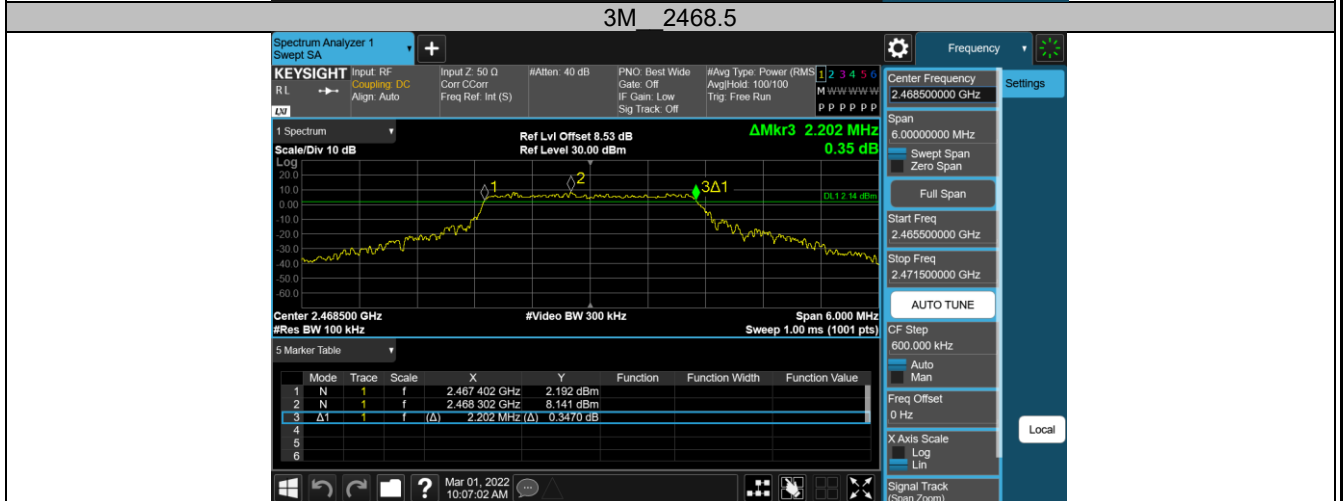

2.4GHz SDR, 3MHz BW

TestMode	Channel	DTS BW[MHz]	FL[MHz]	FH[MHz]	Limit[MHz]	Verdict
3M	2405.5	2.196	2404.408	2406.604	0.5	PASS
	2435.5	2.196	2434.408	2436.604	0.5	PASS
	2468.5	2.202	2467.402	2469.604	0.5	PASS