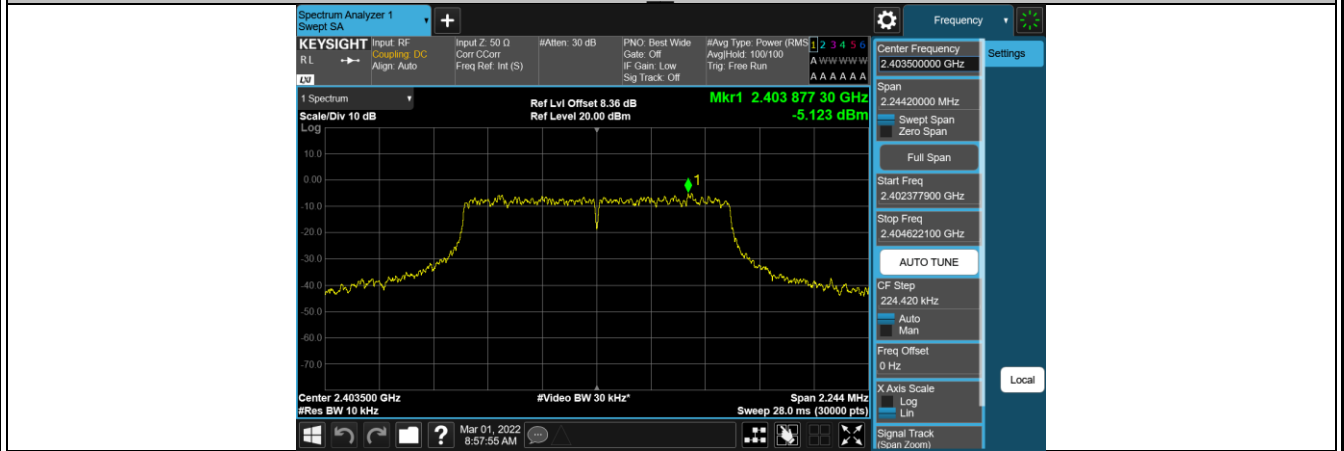

Appendix B.1: Test Results of Conducted Power Spectral Density

All Ant ports tested, only the worst-case reported.

2.4GHz SDR, 1.4MHz BW

TestMode	Channel	Result[dBm/3-100kHz]	Limit[dBm/3kHz]	Verdict
1.4M	2403.5	-5.12	≤8.00	PASS
	2435.5	-4.83	≤8.00	PASS
	2469.5	-5.1	≤8.00	PASS

1.4M 2403.5