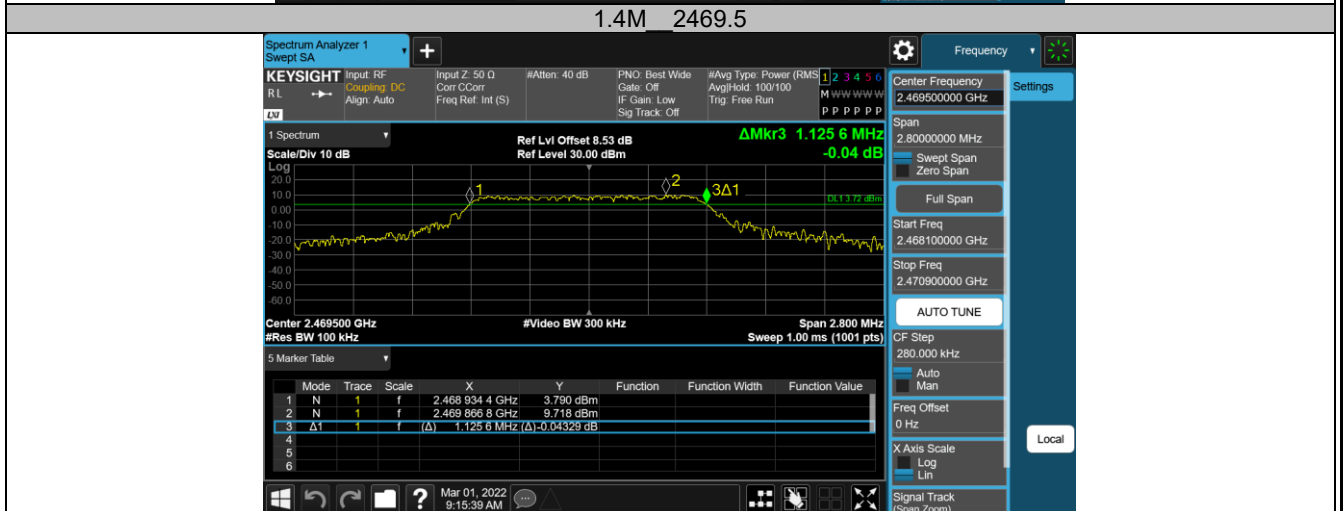

Appendix B.2: Test Results of 6dB Bandwidth

2.4GHz SDR, 1.4MHz BW

TestMode	Channel	DTS BW[MHz]	FL[MHz]	FH[MHz]	Limit[MHz]	Verdict
1.4M	2403.5	1.106	2402.948	2404.054	0.5	PASS
	2435.5	1.114	2434.946	2436.060	0.5	PASS
	2469.5	1.126	2468.934	2470.060	0.5	PASS