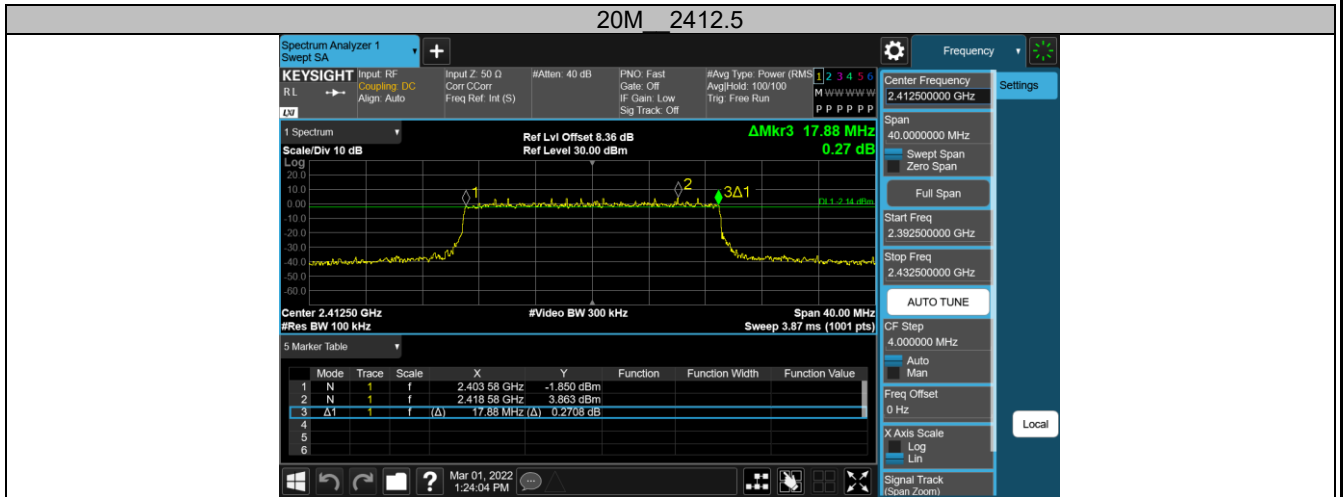

2.4GHz SDR, 20MHz BW

TestMode	Channel	DTS BW[MHz]	FL[MHz]	FH[MHz]	Limit[MHz]	Verdict
20M	2412.5	17.880	2403.580	2421.460	0.5	PASS
	2437.5	17.640	2428.700	2446.340	0.5	PASS
	2462.5	17.680	2453.740	2471.420	0.5	PASS