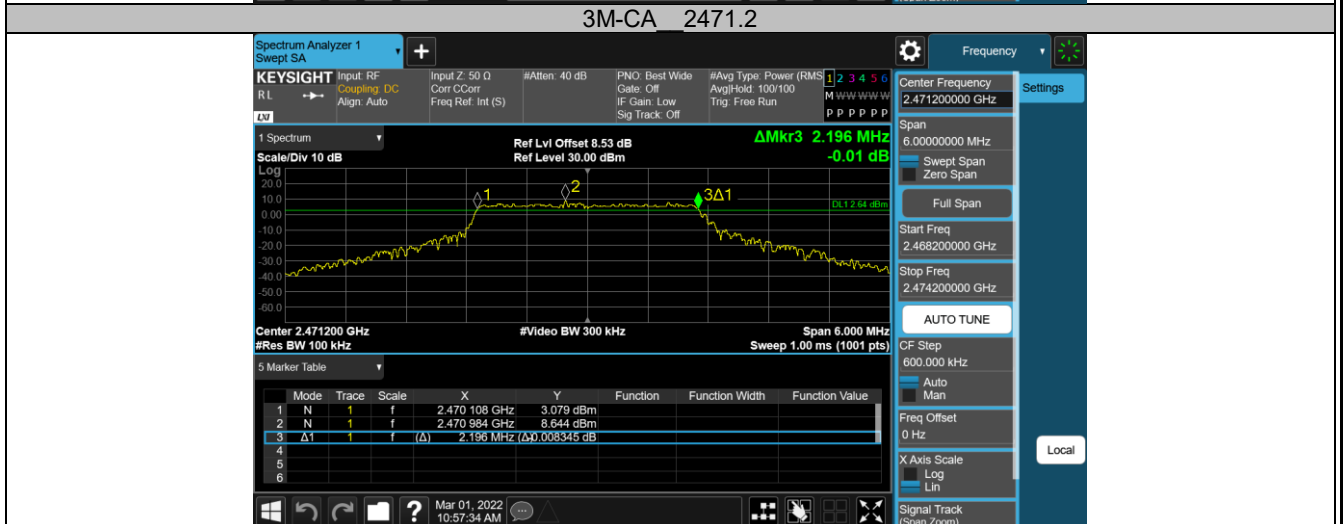

2.4GHz SDR, 3MHz BW (CA Mode)

TestMode	Channel	DTS BW[MHz]	FL[MHz]	FH[MHz]	Limit[MHz]	Verdict
3M	2408.2	2.196	2407.108	2409.304	0.5	PASS
	2438.2	2.202	2437.102	2439.304	0.5	PASS
	2471.2	2.196	2470.108	2472.304	0.5	PASS