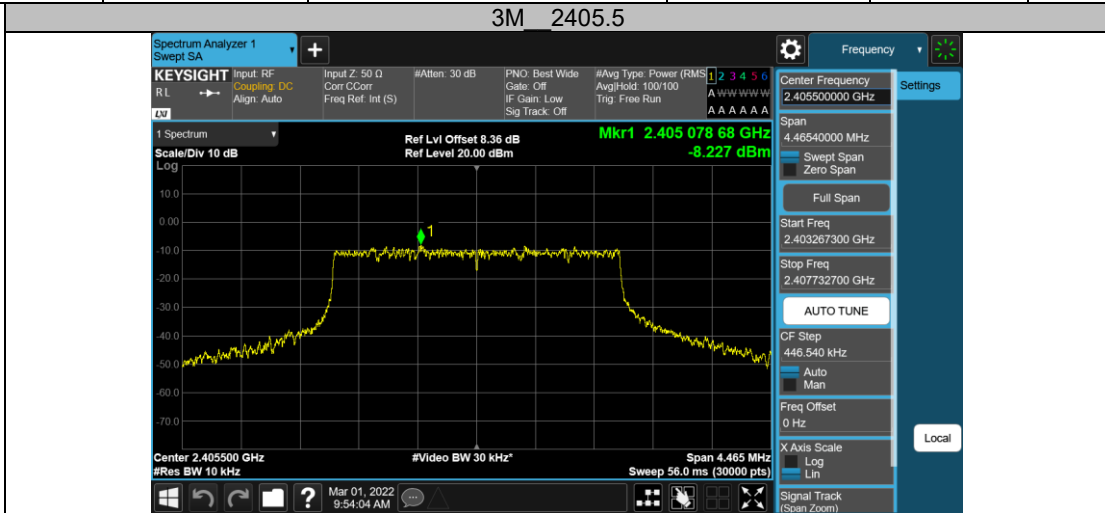

Appendix B.1: Test Results of Conducted Power Spectral Density

All Ant ports tested, only the worst-case reported.

2.4GHz SDR, 1.4MHz BW

TestMode	Channel	Result[dBm/3-100kHz]	Limit[dBm/3kHz]	Verdict
1.4M	2403.5	-5.12	≤8.00	PASS
	2435.5	-4.83	≤8.00	PASS
	2469.5	-5.1	≤8.00	PASS

1.4M 2403.5

1.4M 2435.5

1.4M 2469.5

2.4GHz SDR, 1.4MHz BW CA mode

TestMode	Channel	Result[dBm/3-100kHz]	Limit[dBm/3kHz]	Verdict
1.4M-CA	2405.12	-5.09	≤8.00	PASS
	2437.12	-5.04	≤8.00	PASS
	2471.12	-4.64	≤8.00	PASS

2.4GHz SDR, 3MHz BW

TestMode	Channel	Result[dBm/3-100kHz]	Limit[dBm/3kHz]	Verdict
3M	2405.5	-8.23	≤8.00	PASS
	2435.5	-7.91	≤8.00	PASS
	2468.5	-8.32	≤8.00	PASS

2.4GHz SDR, 3MHz BW (CA Mode)

TestMode	Channel	Result[dBm/3-100kHz]	Limit[dBm/3kHz]	Verdict
3M	2408.2	-7.79	≤8.00	PASS
	2438.2	-7.66	≤8.00	PASS
	2471.2	-7.44	≤8.00	PASS

2.4GHz SDR, 10MHz BW

TestMode	Antenna	Channel	Result[dBm/3-100kHz]	Limit[dBm/3kHz]	Verdict
10M		2407.5	0.47	≤8.00	PASS
		2437.5	2.3	≤8.00	PASS
		2467.5	0.07	≤8.00	PASS

2.4GHz SDR, 20MHz BW

TestMode	Channel	Result[dBm/3-100kHz]	Limit[dBm/3kHz]	Verdict
20M	2412.5	-15.78	≤8.00	PASS
	2437.5	-8.56	≤8.00	PASS
	2462.5	-17.73	≤8.00	PASS