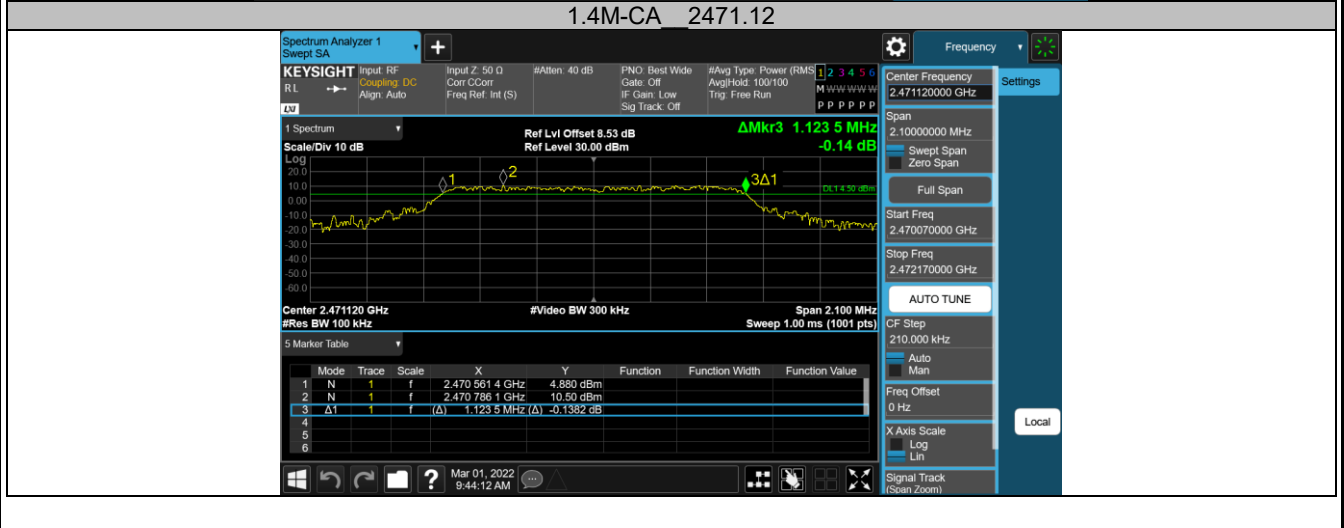

2.4GHz SDR, 1.4MHz BW CA mode

TestMode	Channel	DTS BW[MHz]	FL[MHz]	FH[MHz]	Limit[MHz]	Verdict
1.4M-CA	2405.12	1.111	2404.564	2405.674	0.5	PASS
	2437.12	1.115	2436.561	2437.677	0.5	PASS
	2471.12	1.124	2470.561	2471.685	0.5	PASS