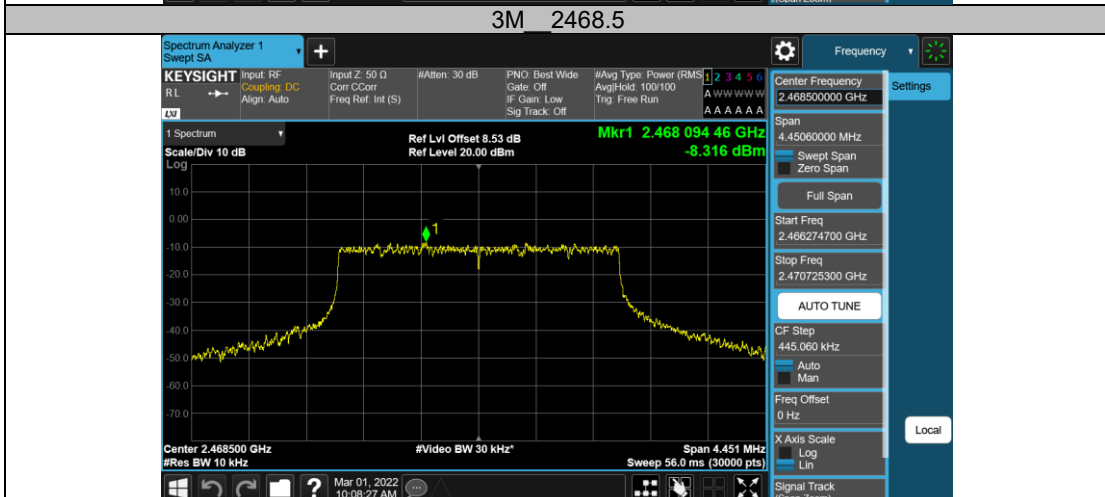

Appendix B.1: Test Results of Conducted Power Spectral Density

All Ant ports tested, only the worst-case reported.

2.4GHz SDR, 1.4MHz BW

TestMode	Channel	Result[dBm/3-100kHz]	Limit[dBm/3kHz]	Verdict
1.4M	2403.5	-5.12	≤8.00	PASS
	2435.5	-4.83	≤8.00	PASS
	2469.5	-5.1	≤8.00	PASS

1.4M 2403.5

1.4M 2435.5

1.4M 2469.5

2.4GHz SDR, 1.4MHz BW CA mode

TestMode	Channel	Result[dBm/3-100kHz]	Limit[dBm/3kHz]	Verdict
1.4M-CA	2405.12	-5.09	≤8.00	PASS
	2437.12	-5.04	≤8.00	PASS
	2471.12	-4.64	≤8.00	PASS

2.4GHz SDR, 3MHz BW

TestMode	Channel	Result[dBm/3-100kHz]	Limit[dBm/3kHz]	Verdict
3M	2405.5	-8.23	≤8.00	PASS
	2435.5	-7.91	≤8.00	PASS
	2468.5	-8.32	≤8.00	PASS

2.4GHz SDR, 3MHz BW (CA Mode)

TestMode	Channel	Result[dBm/3-100kHz]	Limit[dBm/3kHz]	Verdict
3M	2408.2	-7.79	≤8.00	PASS
	2438.2	-7.66	≤8.00	PASS
	2471.2	-7.44	≤8.00	PASS

2.4GHz SDR, 10MHz BW

TestMode	Antenna	Channel	Result[dBm/3-100kHz]	Limit[dBm/3kHz]	Verdict
10M		2407.5	0.47	≤8.00	PASS
		2437.5	2.3	≤8.00	PASS
		2467.5	0.07	≤8.00	PASS

2.4GHz SDR, 20MHz BW

TestMode	Channel	Result[dBm/3-100kHz]	Limit[dBm/3kHz]	Verdict
20M	2412.5	-15.78	≤8.00	PASS
	2437.5	-8.56	≤8.00	PASS
	2462.5	-17.73	≤8.00	PASS