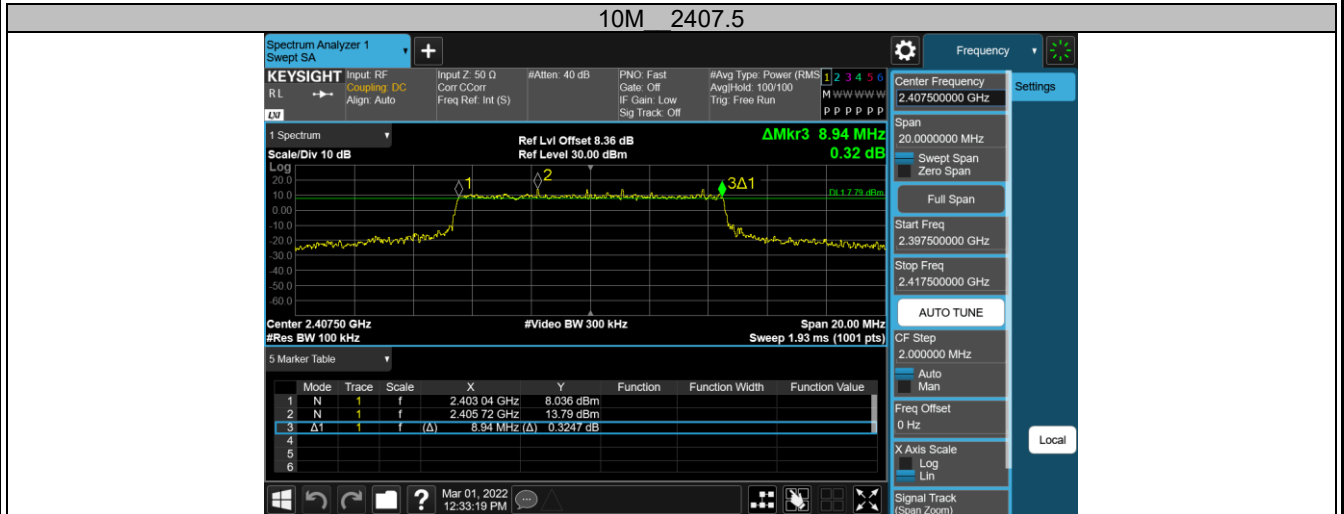

2.4GHz SDR, 10MHz BW

TestMode	Channel	DTS BW[MHz]	FL[MHz]	FH[MHz]	Limit[MHz]	Verdict
10M	2407.5	8.940	2403.040	2411.980	0.5	PASS
	2437.5	8.840	2433.040	2441.880	0.5	PASS
	2467.5	8.860	2463.120	2471.980	0.5	PASS