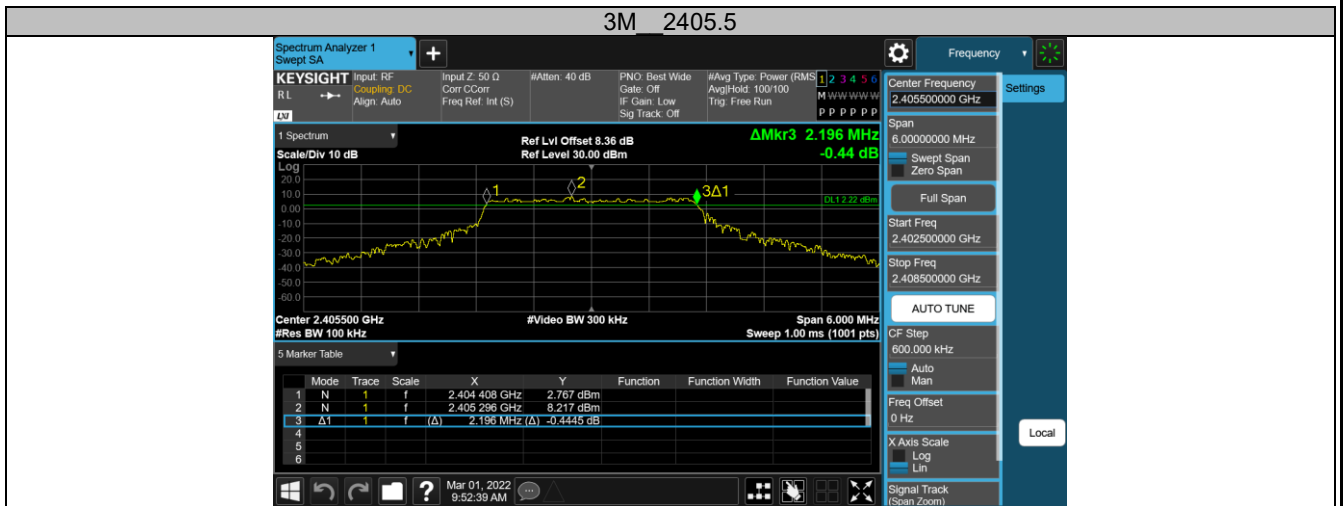

2.4GHz SDR, 3MHz BW

TestMode	Channel	DTS BW[MHz]	FL[MHz]	FH[MHz]	Limit[MHz]	Verdict
3M	2405.5	2.196	2404.408	2406.604	0.5	PASS
	2435.5	2.196	2434.408	2436.604	0.5	PASS
	2468.5	2.202	2467.402	2469.604	0.5	PASS