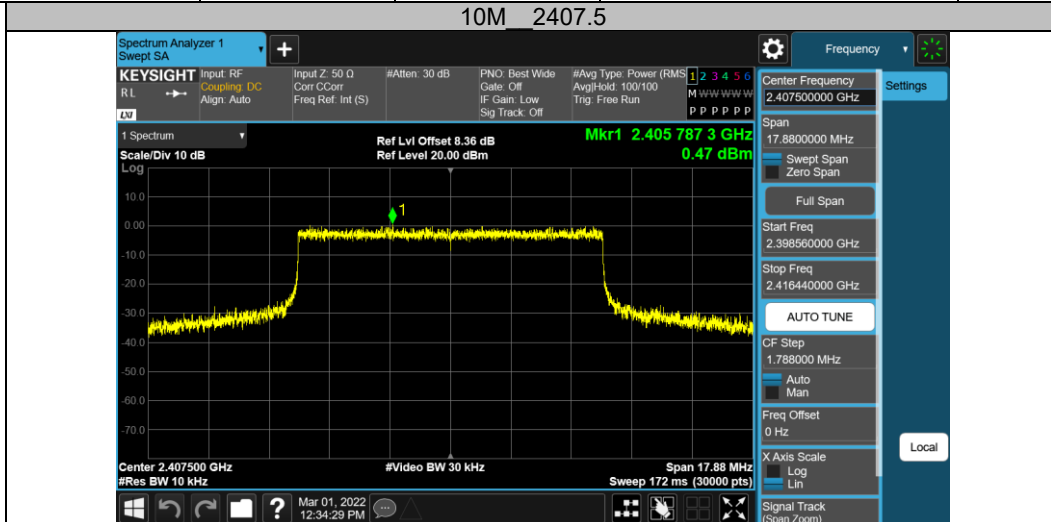

2.4GHz SDR, 3MHz BW

TestMode	Channel	Result[dBm/3-100kHz]	Limit[dBm/3kHz]	Verdict
3M	2405.5	-8.23	≤8.00	PASS
	2435.5	-7.91	≤8.00	PASS
	2468.5	-8.32	≤8.00	PASS

2.4GHz SDR, 3MHz BW (CA Mode)

TestMode	Channel	Result[dBm/3-100kHz]	Limit[dBm/3kHz]	Verdict
3M	2408.2	-7.79	≤8.00	PASS
	2438.2	-7.66	≤8.00	PASS
	2471.2	-7.44	≤8.00	PASS

2.4GHz SDR, 10MHz BW

TestMode	Antenna	Channel	Result[dBm/3-100kHz]	Limit[dBm/3kHz]	Verdict
10M		2407.5	0.47	≤8.00	PASS
		2437.5	2.3	≤8.00	PASS
		2467.5	0.07	≤8.00	PASS

2.4GHz SDR, 20MHz BW

TestMode	Channel	Result[dBm/3-100kHz]	Limit[dBm/3kHz]	Verdict
20M	2412.5	-15.78	≤8.00	PASS
	2437.5	-8.56	≤8.00	PASS
	2462.5	-17.73	≤8.00	PASS