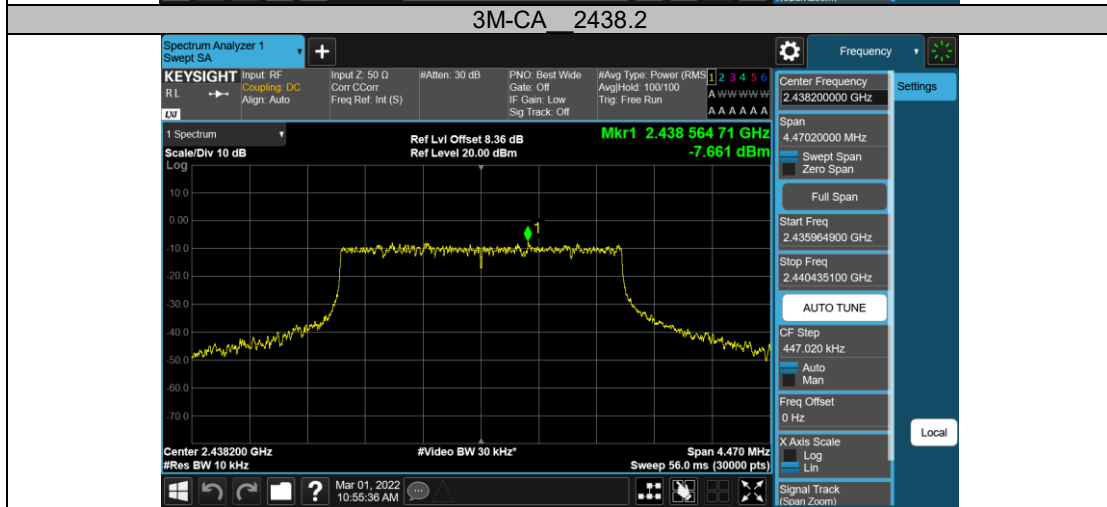

Appendix B.1: Test Results of Conducted Power Spectral Density

All Ant ports tested, only the worst-case reported.

2.4GHz SDR, 1.4MHz BW

TestMode	Channel	Result[dBm/3-100kHz]	Limit[dBm/3kHz]	Verdict
1.4M	2403.5	-5.12	≤8.00	PASS
	2435.5	-4.83	≤8.00	PASS
	2469.5	-5.1	≤8.00	PASS

1.4M 2403.5

1.4M 2435.5

1.4M 2469.5

2.4GHz SDR, 1.4MHz BW CA mode

TestMode	Channel	Result[dBm/3-100kHz]	Limit[dBm/3kHz]	Verdict
1.4M-CA	2405.12	-5.09	≤8.00	PASS
	2437.12	-5.04	≤8.00	PASS
	2471.12	-4.64	≤8.00	PASS

2.4GHz SDR, 3MHz BW

TestMode	Channel	Result[dBm/3-100kHz]	Limit[dBm/3kHz]	Verdict
3M	2405.5	-8.23	≤8.00	PASS
	2435.5	-7.91	≤8.00	PASS
	2468.5	-8.32	≤8.00	PASS

2.4GHz SDR, 3MHz BW (CA Mode)

TestMode	Channel	Result[dBm/3-100kHz]	Limit[dBm/3kHz]	Verdict
3M	2408.2	-7.79	≤8.00	PASS
	2438.2	-7.66	≤8.00	PASS
	2471.2	-7.44	≤8.00	PASS

2.4GHz SDR, 10MHz BW

TestMode	Antenna	Channel	Result[dBm/3-100kHz]	Limit[dBm/3kHz]	Verdict
10M		2407.5	0.47	≤8.00	PASS
		2437.5	2.3	≤8.00	PASS
		2467.5	0.07	≤8.00	PASS

2.4GHz SDR, 20MHz BW

TestMode	Channel	Result[dBm/3-100kHz]	Limit[dBm/3kHz]	Verdict
20M	2412.5	-15.78	≤8.00	PASS
	2437.5	-8.56	≤8.00	PASS
	2462.5	-17.73	≤8.00	PASS