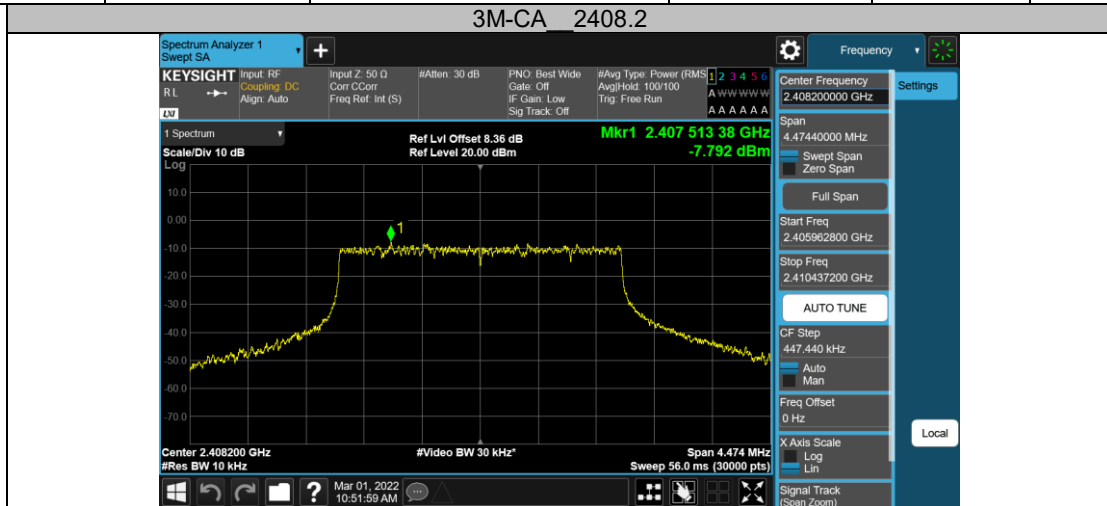

Appendix B.1: Test Results of Conducted Power Spectral Density

All Ant ports tested, only the worst-case reported.

2.4GHz SDR, 1.4MHz BW

TestMode	Channel	Result[dBm/3-100kHz]	Limit[dBm/3kHz]	Verdict
1.4M	2403.5	-5.12	≤8.00	PASS
	2435.5	-4.83	≤8.00	PASS
	2469.5	-5.1	≤8.00	PASS

1.4M 2403.5

1.4M 2435.5

1.4M 2469.5

2.4GHz SDR, 1.4MHz BW CA mode

TestMode	Channel	Result[dBm/3-100kHz]	Limit[dBm/3kHz]	Verdict
1.4M-CA	2405.12	-5.09	≤8.00	PASS
	2437.12	-5.04	≤8.00	PASS
	2471.12	-4.64	≤8.00	PASS

2.4GHz SDR, 3MHz BW

TestMode	Channel	Result[dBm/3-100kHz]	Limit[dBm/3kHz]	Verdict
3M	2405.5	-8.23	≤8.00	PASS
	2435.5	-7.91	≤8.00	PASS
	2468.5	-8.32	≤8.00	PASS

2.4GHz SDR, 3MHz BW (CA Mode)

TestMode	Channel	Result[dBm/3-100kHz]	Limit[dBm/3kHz]	Verdict
3M	2408.2	-7.79	≤8.00	PASS
	2438.2	-7.66	≤8.00	PASS
	2471.2	-7.44	≤8.00	PASS

2.4GHz SDR, 10MHz BW

TestMode	Antenna	Channel	Result[dBm/3-100kHz]	Limit[dBm/3kHz]	Verdict
10M		2407.5	0.47	≤8.00	PASS
		2437.5	2.3	≤8.00	PASS
		2467.5	0.07	≤8.00	PASS

2.4GHz SDR, 20MHz BW

TestMode	Channel	Result[dBm/3-100kHz]	Limit[dBm/3kHz]	Verdict
20M	2412.5	-15.78	≤8.00	PASS
	2437.5	-8.56	≤8.00	PASS
	2462.5	-17.73	≤8.00	PASS