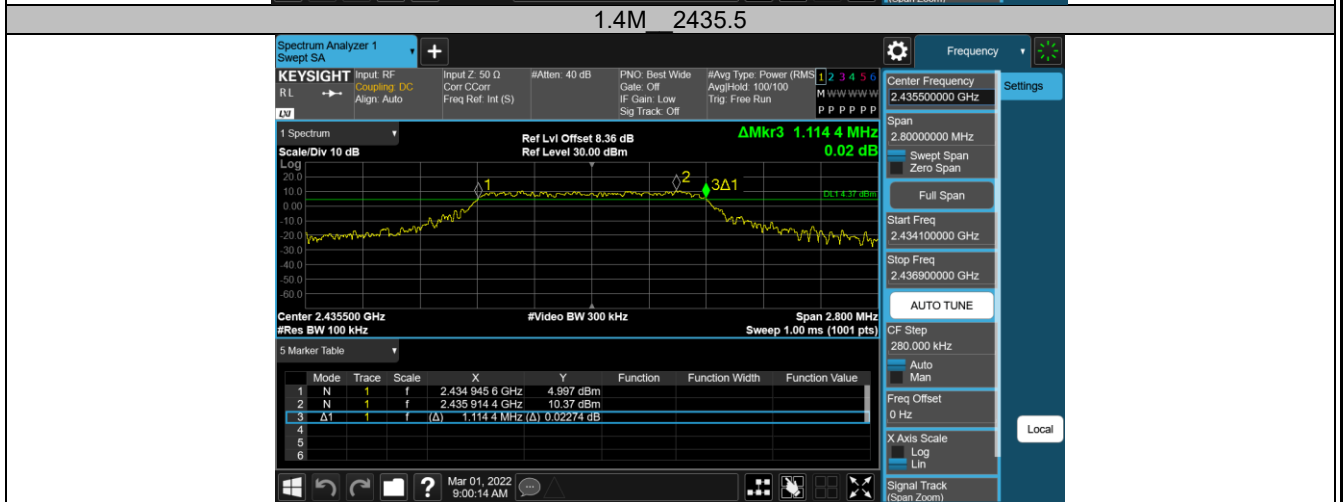

Appendix B.2: Test Results of 6dB Bandwidth

2.4GHz SDR, 1.4MHz BW

TestMode	Channel	DTS BW[MHz]	FL[MHz]	FH[MHz]	Limit[MHz]	Verdict
1.4M	2403.5	1.106	2402.948	2404.054	0.5	PASS
	2435.5	1.114	2434.946	2436.060	0.5	PASS
	2469.5	1.126	2468.934	2470.060	0.5	PASS