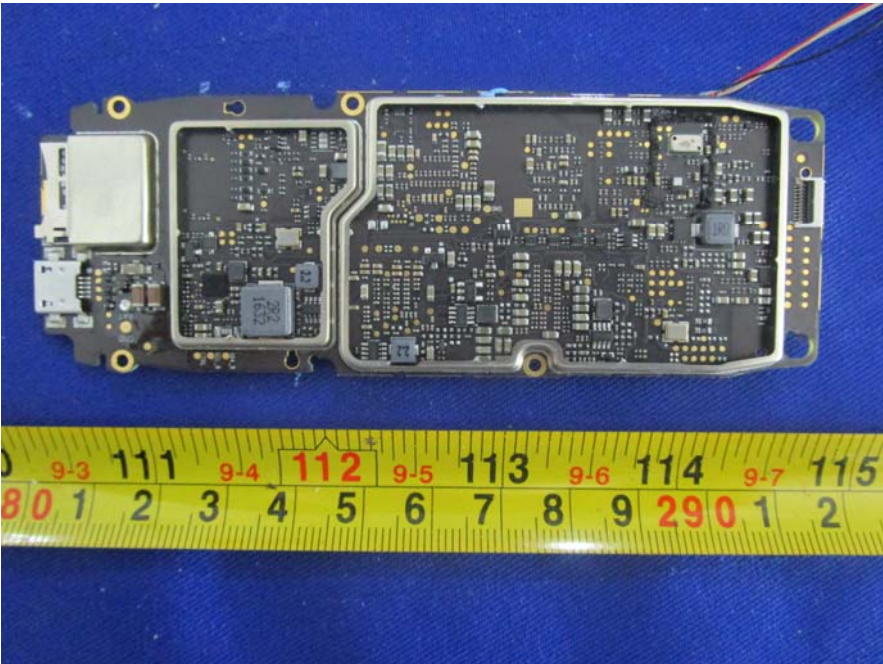

EXHIBIT C - EUT INTERNAL PHOTOGRAPHS

EUT – Cover Removed 1 View

EUT – Case Open View

EUT – Cover Removed 2 View

EUT – GPS Module Top View

EUT – GPS Module Top Unshielded View

EUT – GPS Module Bottom View

EUT – GPS Module Bottom Unshielded View

EUT – GPS Chip View

EUT – Cover Removed 3 View

EUT – Mainboard Top View

EUT – Mainboard Top Unshielded View

EUT – Mainboard Bottom View

EUT – Mainboard Bottom Unshielded View

EUT – RF Module View

EUT – 5G&2.4G Wifi Antenna 1 View

EUT – 5G&2.4G Wifi Antenna 2 View

EUT – Cover Removed 4 View

EUT – Board 1 Top View

EUT – Board 1 Bottom View

EUT – Cover Removed 5 View

EUT – Camera View

EUT – Cover Removed 6 View

EUT – Cover Removed 7 View

EUT – Board 2 Top View

EUT – Board 2 Bottom View

EUT – Board 3 Top View

EUT – Board 3 Top Unshielded View

EUT – Board 3 Bottom View

EUT – Battery View

EUT – Battery Label View