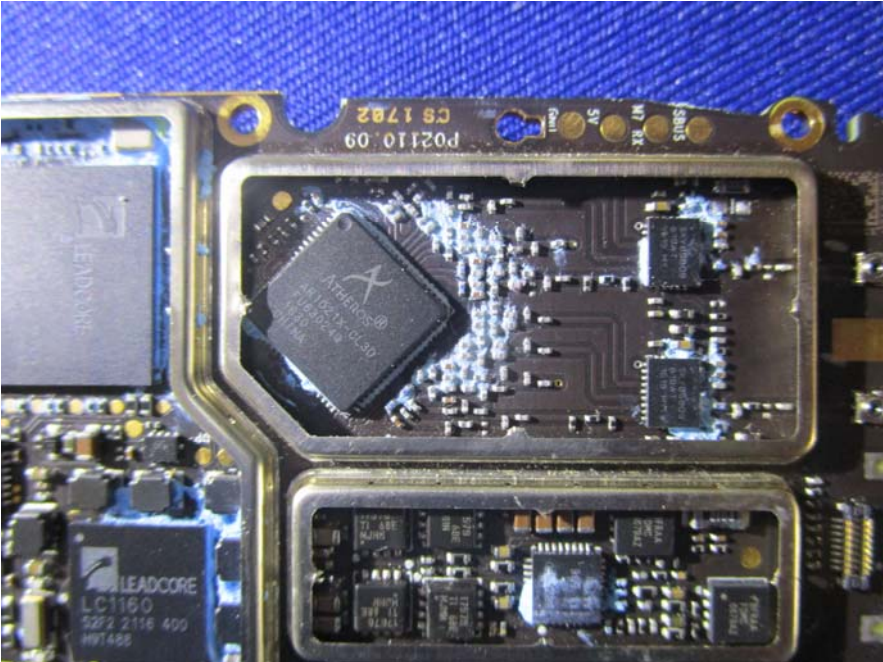

EXHIBIT C - EUT INTERNAL PHOTOGRAPHS

EUT – Cover Removed 1 View

EUT – Case Open View

EUT – Cover Removed 2 View

EUT – GPS Module Top View

EUT – GPS Module Top Unshielded View

EUT – GPS Module Bottom View

EUT – GPS Module Bottom Unshielded View

EUT – GPS Chip View

EUT – Cover Removed 3 View

EUT – Mainboard Top View

EUT – Mainboard Top Unshielded View

EUT – Mainboard Bottom View

EUT – Mainboard Bottom Unshielded View

EUT – RF Module View

EUT – 5G&2.4G Wifi Antenna 1 View

EUT – 5G&2.4G Wifi Antenna 2 View

EUT – Cover Removed 4 View

EUT – Board 1 Top View

EUT – Board 1 Bottom View

EUT – Cover Removed 5 View

EUT – Camera View

EUT – Cover Removed 6 View

EUT – Cover Removed 7 View

EUT – Board 2 Top View

EUT – Board 2 Bottom View

EUT – Board 3 Top View

EUT – Board 3 Top Unshielded View

EUT – Board 3 Bottom View

EUT – Battery View

EUT – Battery Label View