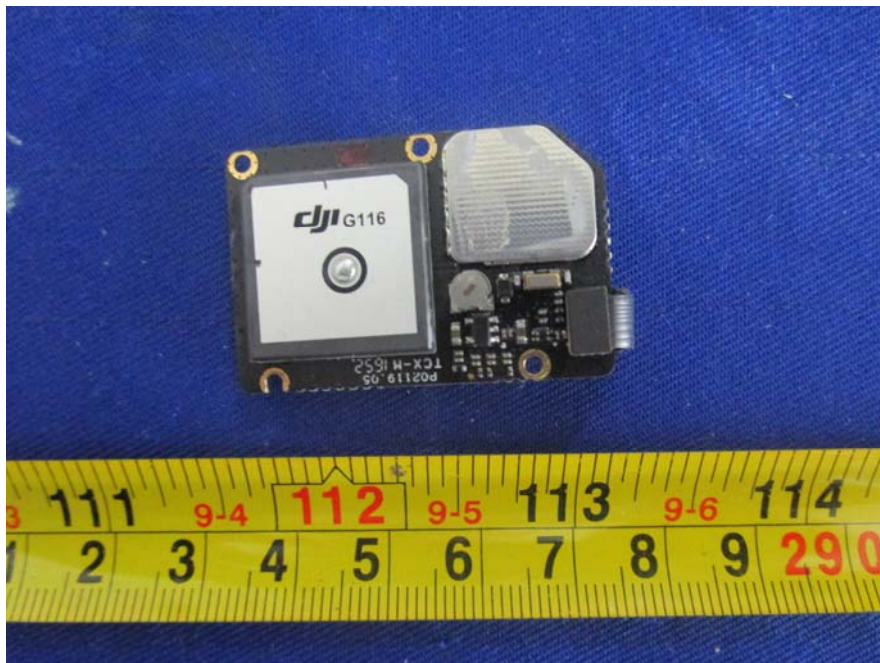

EXHIBIT C - EUT INTERNAL PHOTOGRAPHS

EUT – Cover Removed 1 View

EUT – Case Open View

EUT – Cover Removed 2 View

EUT – GPS Module Top View

EUT – GPS Module Top Unshielded View

EUT – GPS Module Bottom View

EUT – GPS Module Bottom Unshielded View

EUT – GPS Chip View

EUT – Cover Removed 3 View

EUT – Mainboard Top View

EUT – Mainboard Top Unshielded View

EUT – Mainboard Bottom View

EUT – Mainboard Bottom Unshielded View

EUT – RF Module View

EUT – 5G&2.4G Wifi Antenna 1 View

EUT – 5G&2.4G Wifi Antenna 2 View

EUT – Cover Removed 4 View

EUT – Board 1 Top View

EUT – Board 1 Bottom View

EUT – Cover Removed 5 View

EUT – Camera View

EUT – Cover Removed 6 View

EUT – Cover Removed 7 View