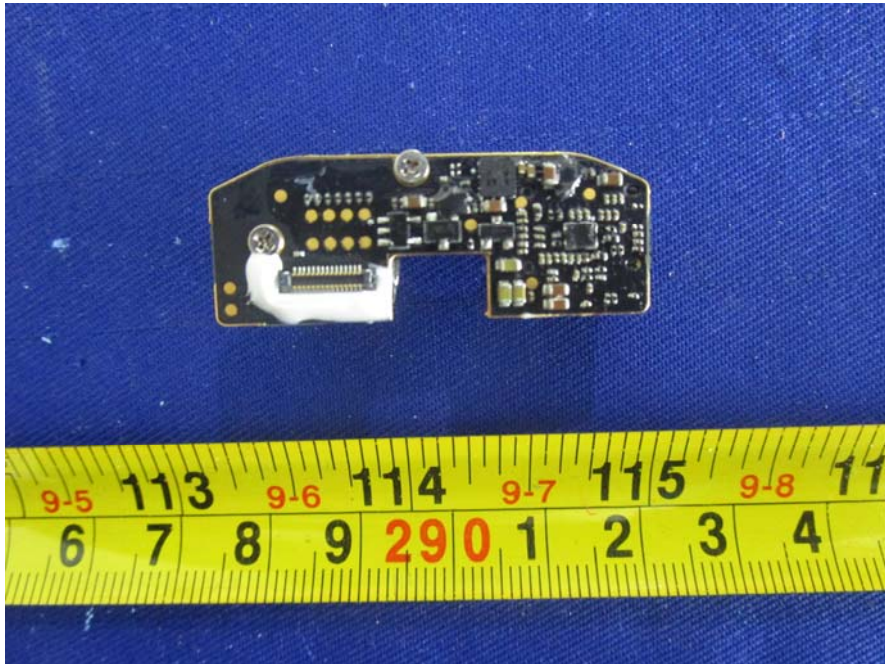

EUT – GPS Chip View

EUT – Cover Removed 3 View

EUT – Mainboard Top View

EUT – Mainboard Top Unshielded View

EUT – Mainboard Bottom View

EUT – Mainboard Bottom Unshielded View

EUT – RF Module View

EUT – 5G&2.4G Wifi Antenna 1 View

EUT – 5G&2.4G Wifi Antenna 2 View

EUT – Cover Removed 4 View

EUT – Board 1 Top View

EUT – Board 1 Bottom View

EUT – Cover Removed 5 View

EUT – Camera View

EUT – Cover Removed 6 View

EUT – Cover Removed 7 View

EUT – Board 2 Top View

EUT – Board 2 Bottom View

EUT – Board 3 Top View

EUT – Board 3 Top Unshielded View

EUT – Board 3 Bottom View

EUT – Battery View

EUT – Battery Label View