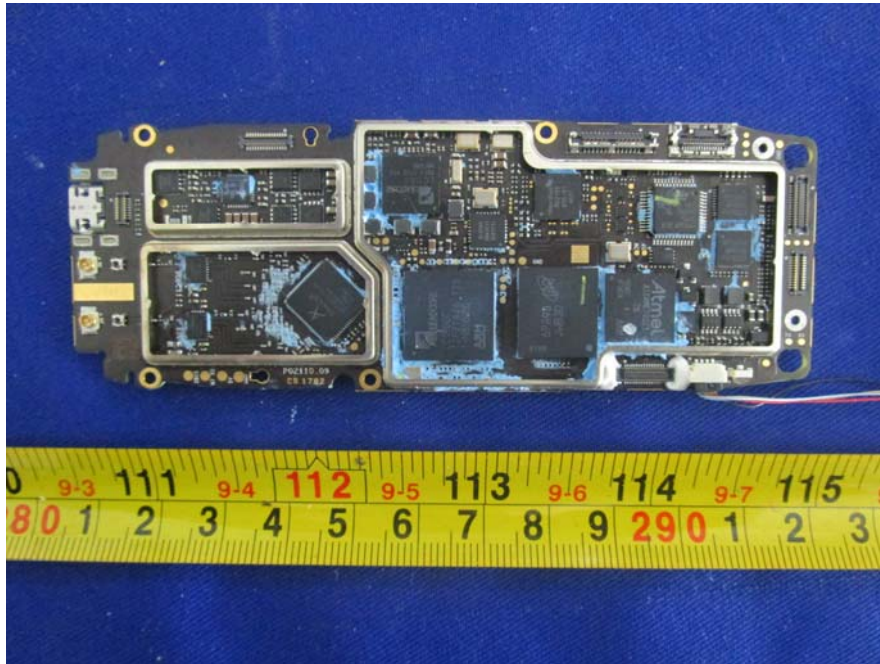

EXHIBIT C - EUT INTERNAL PHOTOGRAPHS

EUT – Cover Removed 1 View

EUT – Case Open View

EUT – Cover Removed 2 View

EUT – GPS Module Top View

EUT – GPS Module Top Unshielded View

EUT – GPS Module Bottom View

EUT – GPS Module Bottom Unshielded View

EUT – GPS Chip View

EUT – Cover Removed 3 View

EUT – Mainboard Top View

EUT – Mainboard Top Unshielded View

EUT – Mainboard Bottom View

EUT – Mainboard Bottom Unshielded View

EUT – RF Module View

EUT – 5G&2.4G Wifi Antenna 1 View

EUT – 5G&2.4G Wifi Antenna 2 View

EUT – Cover Removed 4 View

EUT – Board 1 Top View

EUT – Board 1 Bottom View

EUT – Cover Removed 5 View

EUT – Camera View

EUT – Cover Removed 6 View

EUT – Cover Removed 7 View

EUT – Board 2 Top View

EUT – Board 2 Bottom View

EUT – Board 3 Top View

EUT – Board 3 Top Unshielded View

EUT – Board 3 Bottom View

EUT – Battery View

EUT – Battery Label View