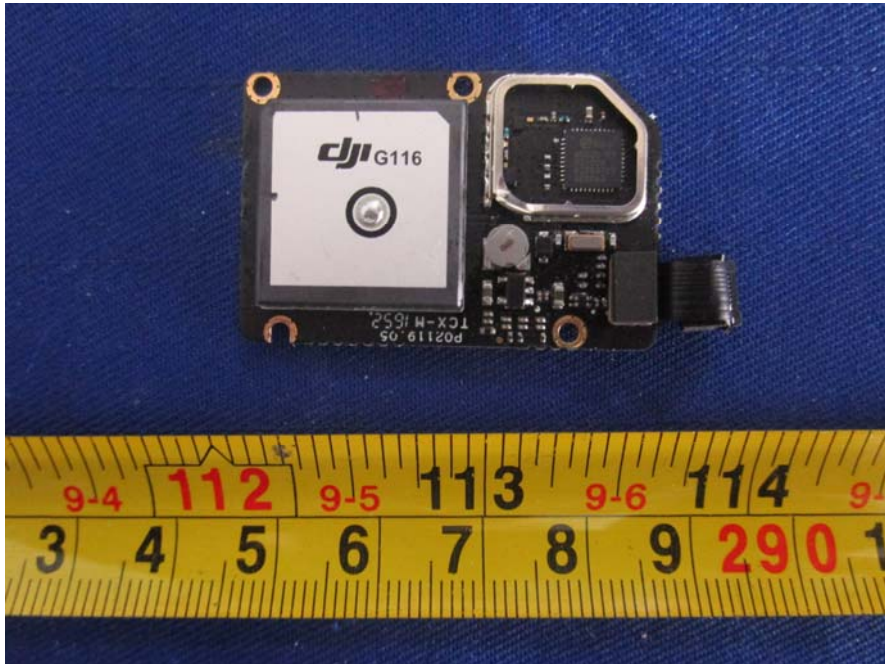

EXHIBIT C - EUT INTERNAL PHOTOGRAPHS

EUT – Cover Removed 1 View

EUT – Case Open View

EUT – Cover Removed 2 View

EUT – GPS Module Top View

EUT – GPS Module Top Unshielded View

EUT – GPS Module Bottom View

EUT – GPS Module Bottom Unshielded View

EUT – GPS Chip View

EUT – Cover Removed 3 View

EUT – Mainboard Top View

EUT – Mainboard Top Unshielded View

EUT – Mainboard Bottom View

EUT – Mainboard Bottom Unshielded View

EUT – RF Module View

EUT – 5G&2.4G Wifi Antenna 1 View

EUT – 5G&2.4G Wifi Antenna 2 View

EUT – Cover Removed 4 View

EUT – Board 1 Top View

EUT – Board 1 Bottom View

EUT – Cover Removed 5 View

EUT – Camera View

EUT – Cover Removed 6 View

EUT – Cover Removed 7 View