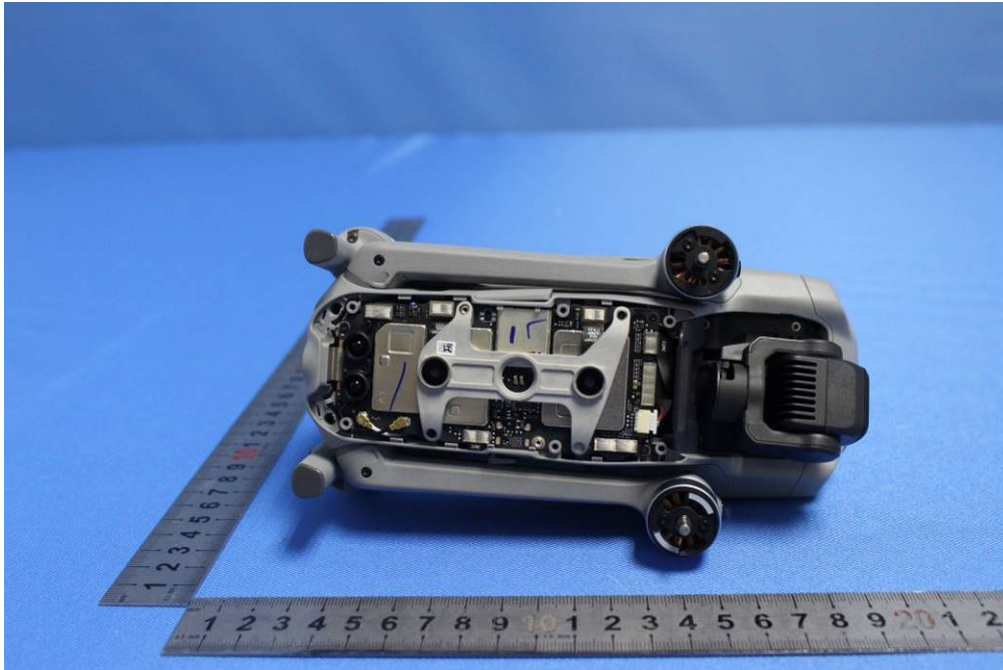

Internal Photos

for SZEM1912021060CR

FCC ID: SS3-MA2UE1N1911
IC: 11805A-MA2UE1N1911

1 EUT Constructional Details

Ant 1

Ant 0