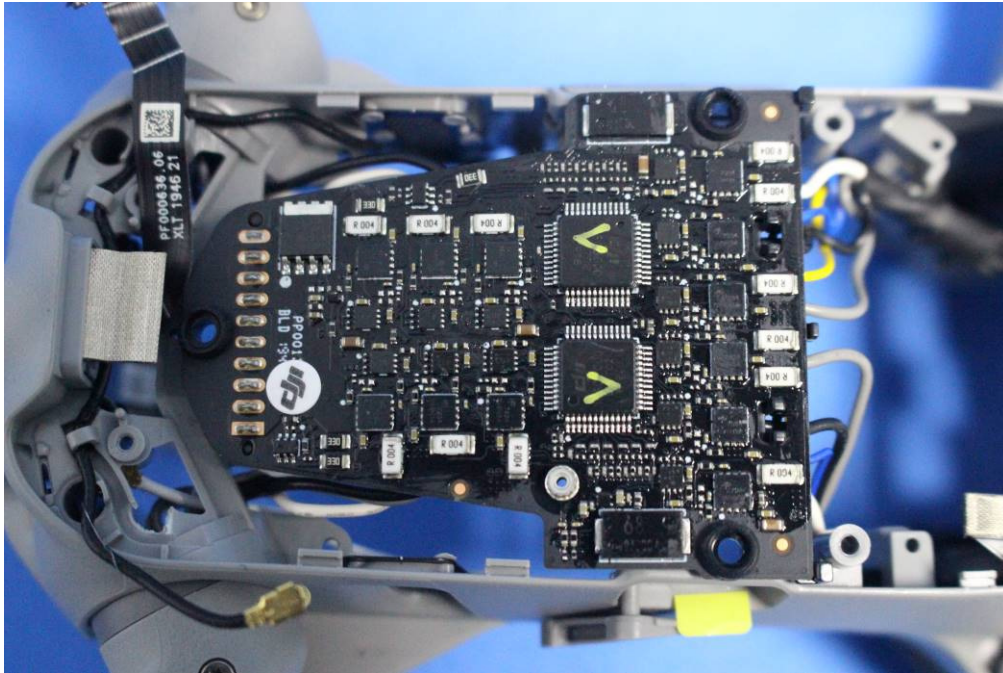

Internal Photos

for SZEM1912021060CR

FCC ID: SS3-MA2UE1N1911
IC: 11805A-MA2UE1N1911

1 EUT Constructional Details

Ant 1

Ant 0