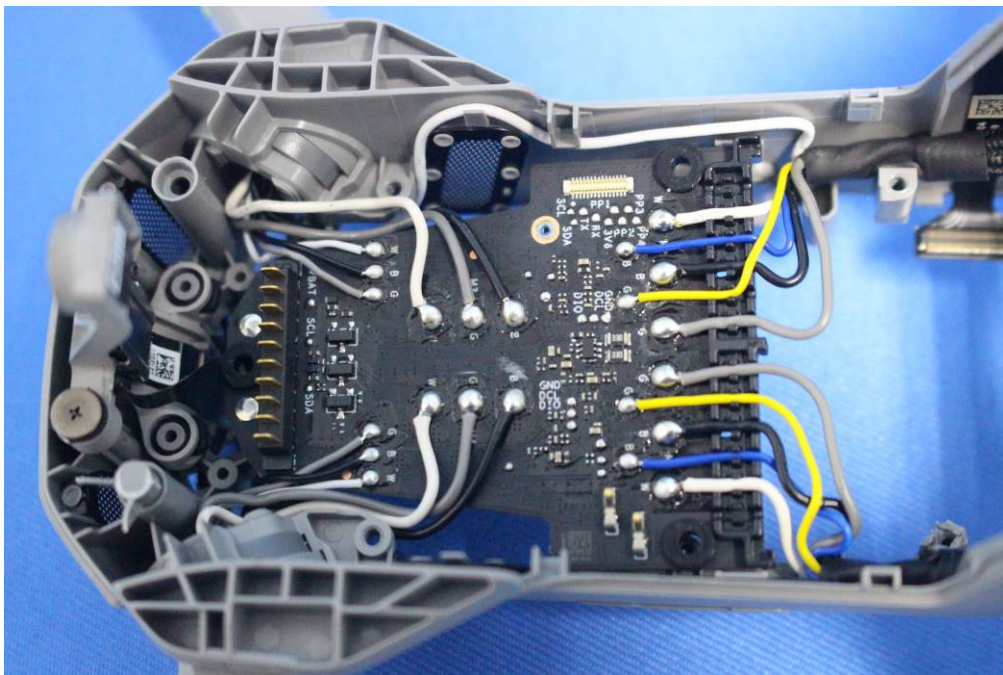

Internal Photos

for SZEM1912021060CR

FCC ID: SS3-MA2UE1N1911
IC: 11805A-MA2UE1N1911

1 EUT Constructional Details

Ant 1

Ant 0