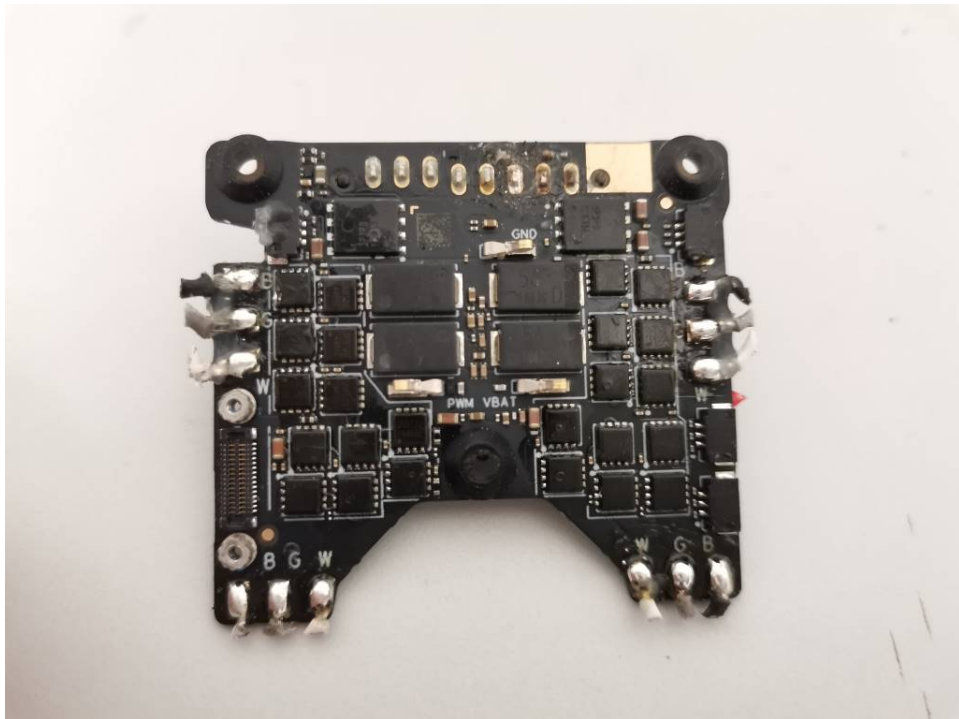

Figure 7: Main board view 2

Figure 8: Night light board view 1

Product: Aircraft (DJI Mavic 3E, DJI Mavic 3T, **DJI Mavic 3M**)

Type Designation: M3E (product name: DJI Mavic 3E), M3T (product name: DJI Mavic 3T), **M3M**
(product name: **DJI Mavic 3M**)

Figure 9: Night light board view 2

Figure 10: Power board view 1

Product: Aircraft (DJI Mavic 3E, DJI Mavic 3T, **DJI Mavic 3M**)

Type Designation: M3E (product name: DJI Mavic 3E), M3T (product name: DJI Mavic 3T), **M3M (product name: DJI Mavic 3M)**

Figure 11: Power board view 2

Figure 12: TOF board view 1

Product: Aircraft (DJI Mavic 3E, DJI Mavic 3T, **DJI Mavic 3M**)

Type Designation: M3E (product name: DJI Mavic 3E), M3T (product name: DJI Mavic 3T), **M3M**
(product name: **DJI Mavic 3M**)