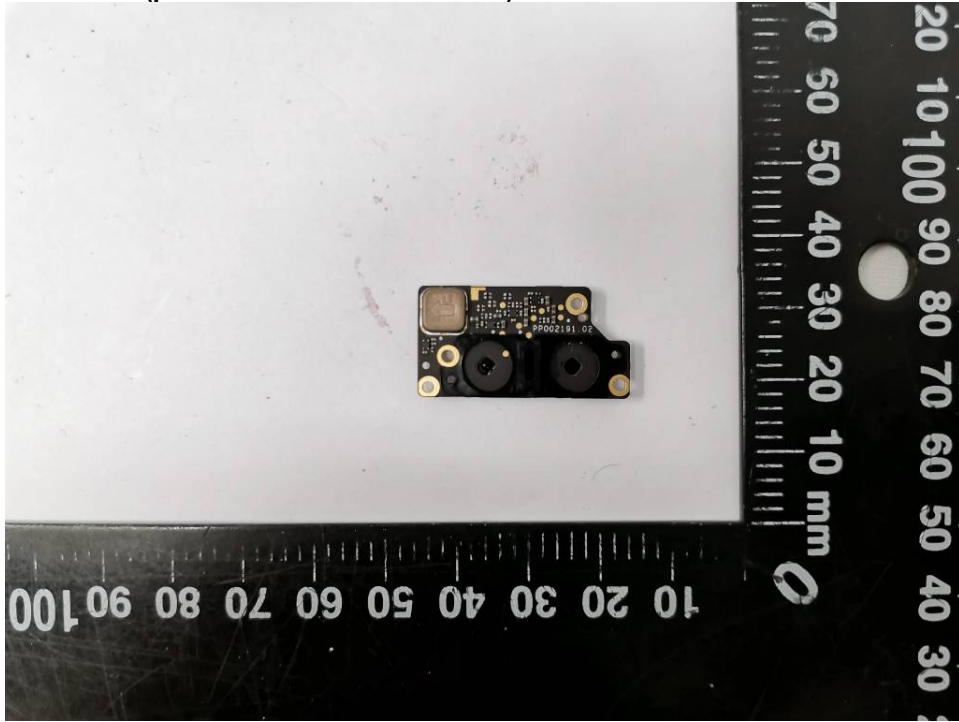

Figure 9: Night light board view 2

Figure 10: Power board view 1

Product: Aircraft (DJI Mavic 3E, DJI Mavic 3T, **DJI Mavic 3M**)

Type Designation: M3E (product name: DJI Mavic 3E), M3T (product name: DJI Mavic 3T), **M3M (product name: DJI Mavic 3M)**

Figure 11: Power board view 2

Figure 12: TOF board view 1

Product: Aircraft (DJI Mavic 3E, DJI Mavic 3T, **DJI Mavic 3M**)

Type Designation: M3E (product name: DJI Mavic 3E), M3T (product name: DJI Mavic 3T), **M3M**
(product name: **DJI Mavic 3M**)

Figure 13: TOF board view 2

Figure 14: Internal view

Product: Aircraft (DJI Mavic 3E, DJI Mavic 3T, **DJI Mavic 3M**)

Type Designation: M3E (product name: DJI Mavic 3E), M3T (product name: DJI Mavic 3T), **M3M**
(product name: **DJI Mavic 3M**)