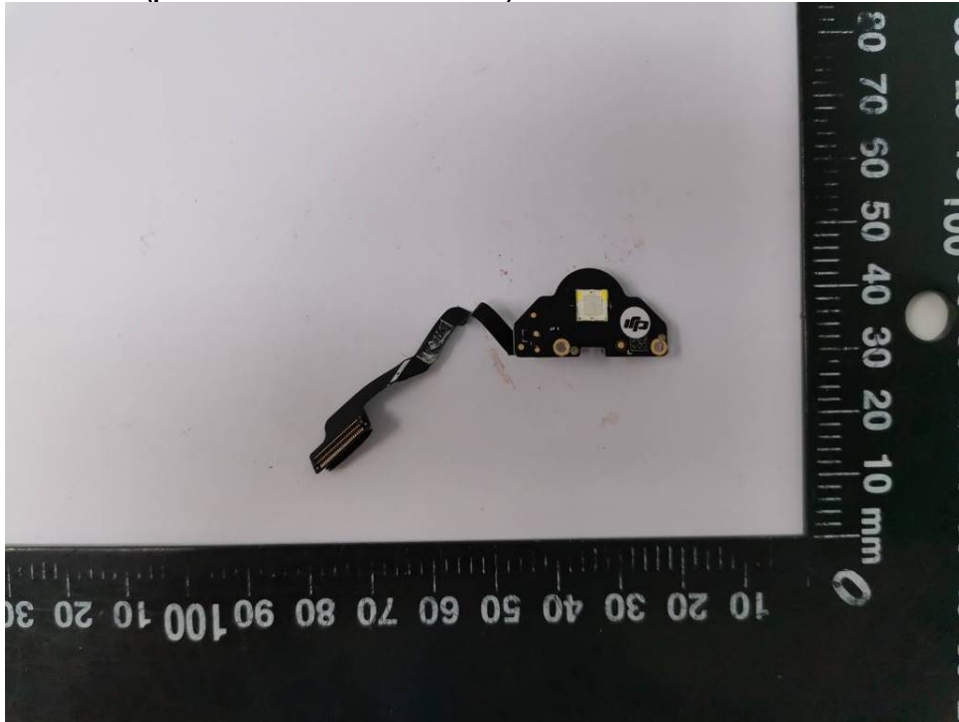

Figure 4: Internal view for rear vision system

Figure 5: Internal view for front vision system

Figure 6: Main board view 1

Product: Aircraft (DJI Mavic 3E, DJI Mavic 3T, **DJI Mavic 3M**)

Type Designation: M3E (product name: DJI Mavic 3E), M3T (product name: DJI Mavic 3T), **M3M**
(product name: **DJI Mavic 3M**)

Figure 7: Main board view 2

Figure 8: Night light board view 1

Product: Aircraft (DJI Mavic 3E, DJI Mavic 3T, **DJI Mavic 3M**)

Type Designation: M3E (product name: DJI Mavic 3E), M3T (product name: DJI Mavic 3T), **M3M**
(product name: **DJI Mavic 3M**)

Figure 9: Night light board view 2

Figure 10: Power board view 1

Product: Aircraft (DJI Mavic 3E, DJI Mavic 3T, **DJI Mavic 3M**)

Type Designation: M3E (product name: DJI Mavic 3E), M3T (product name: DJI Mavic 3T), **M3M (product name: DJI Mavic 3M)**