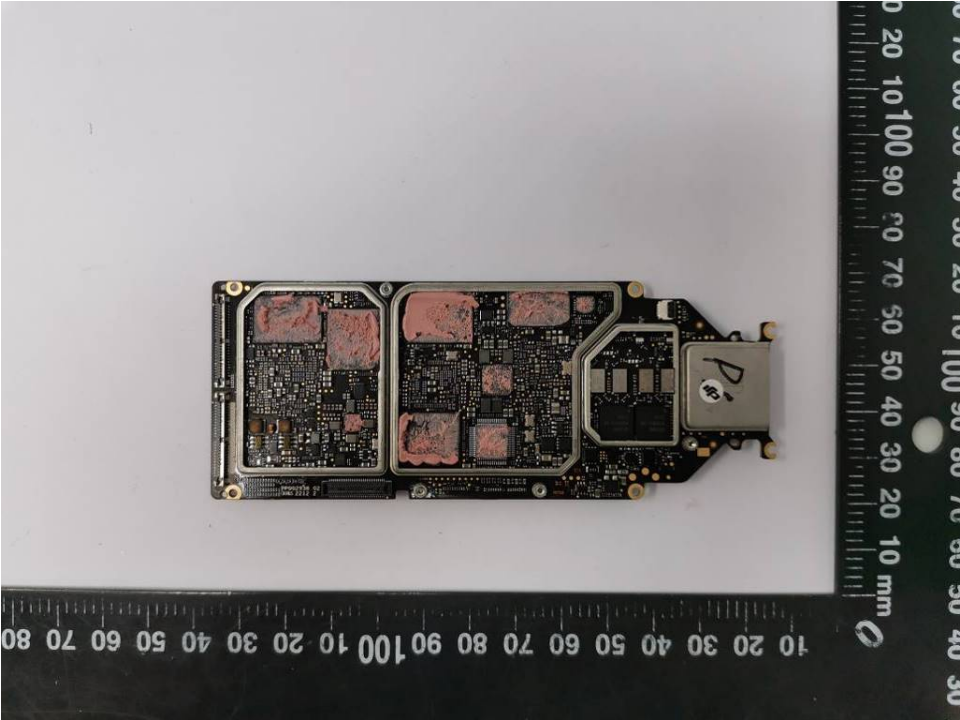

Figure 3: GPS board view

Product: Aircraft (DJI Mavic 3E, DJI Mavic 3T, **DJI Mavic 3M**)

Type Designation: M3E (product name: DJI Mavic 3E), M3T (product name: DJI Mavic 3T), **M3M (product name: DJI Mavic 3M)**

Figure 4: Internal view for rear vision system

Figure 5: Internal view for front vision system

Figure 6: Main board view 1

Product: Aircraft (DJI Mavic 3E, DJI Mavic 3T, **DJI Mavic 3M**)

Type Designation: M3E (product name: DJI Mavic 3E), M3T (product name: DJI Mavic 3T), **M3M**
(product name: **DJI Mavic 3M**)

Figure 7: Main board view 2

Figure 8: Night light board view 1

Product: Aircraft (DJI Mavic 3E, DJI Mavic 3T, **DJI Mavic 3M**)

Type Designation: M3E (product name: DJI Mavic 3E), M3T (product name: DJI Mavic 3T), **M3M**
(product name: **DJI Mavic 3M**)