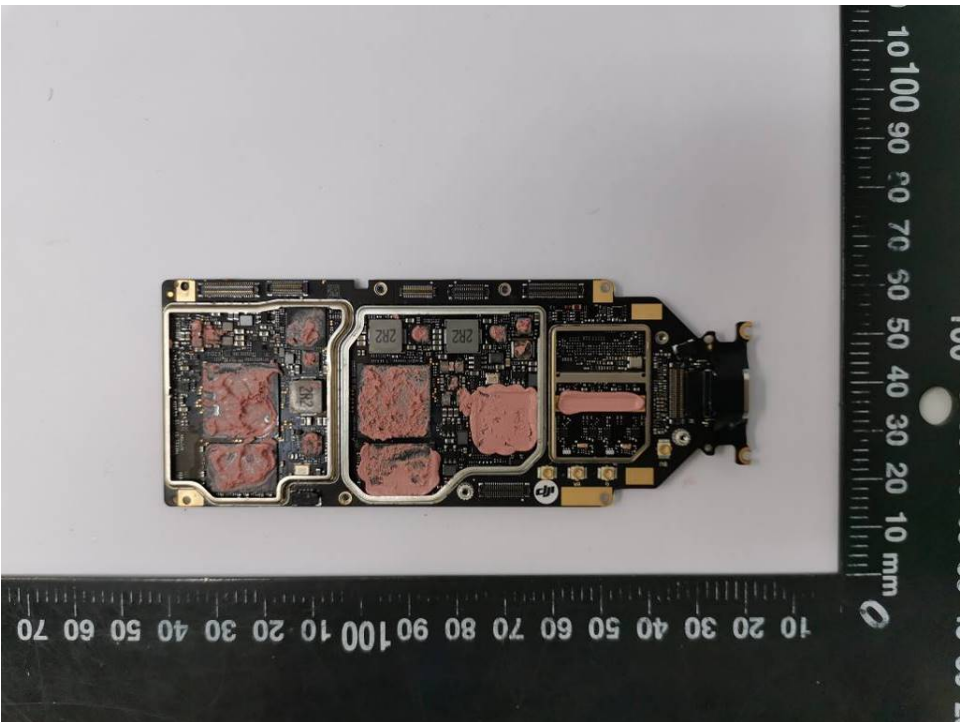

Figure 4: Internal view for rear vision system

Figure 5: Internal view for front vision system

Figure 6: Main board view 1

Product: Aircraft (DJI Mavic 3E, DJI Mavic 3T, **DJI Mavic 3M**)

Type Designation: M3E (product name: DJI Mavic 3E), M3T (product name: DJI Mavic 3T), **M3M**
(product name: **DJI Mavic 3M**)

Figure 7: Main board view 2

Figure 8: Night light board view 1

Product: Aircraft (DJI Mavic 3E, DJI Mavic 3T, **DJI Mavic 3M**)

Type Designation: M3E (product name: DJI Mavic 3E), M3T (product name: DJI Mavic 3T), **M3M**
(product name: **DJI Mavic 3M**)