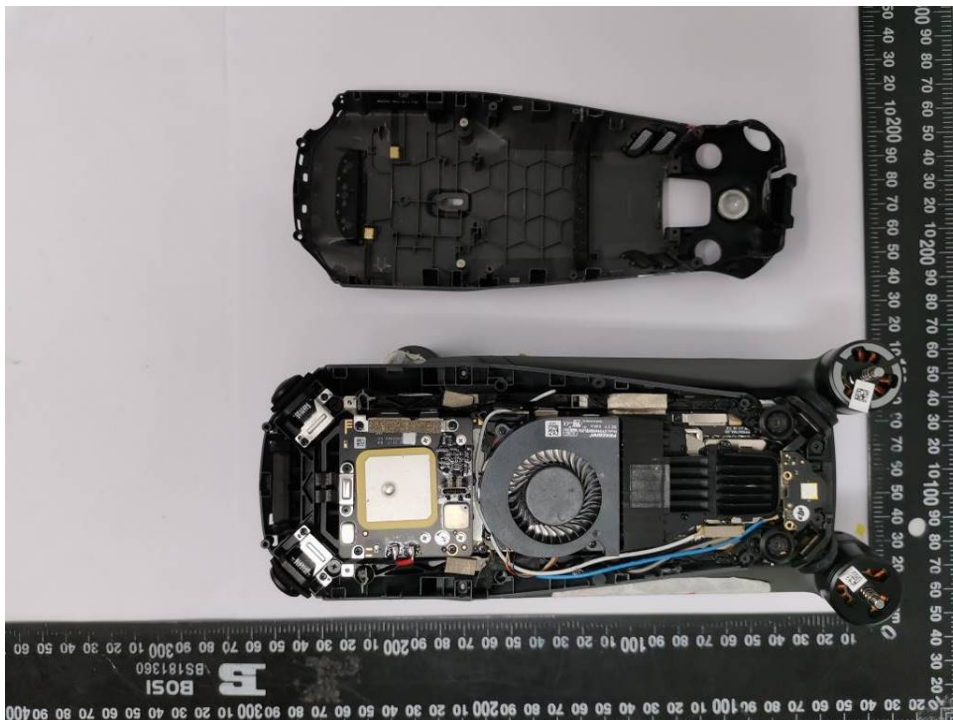

Product: Aircraft (DJI Mavic 3E, DJI Mavic 3T, **DJI Mavic 3M**)

Type Designation: M3E (product name: DJI Mavic 3E), M3T (product name: DJI Mavic 3T), **M3M**
(product name: **DJI Mavic 3M**)

Figure 1: Internal view 1

Product: Aircraft (DJI Mavic 3E, DJI Mavic 3T, **DJI Mavic 3M**)

Type Designation: M3E (product name: DJI Mavic 3E), M3T (product name: DJI Mavic 3T), **M3M**
(product name: **DJI Mavic 3M**)

Figure 2: DC fan view