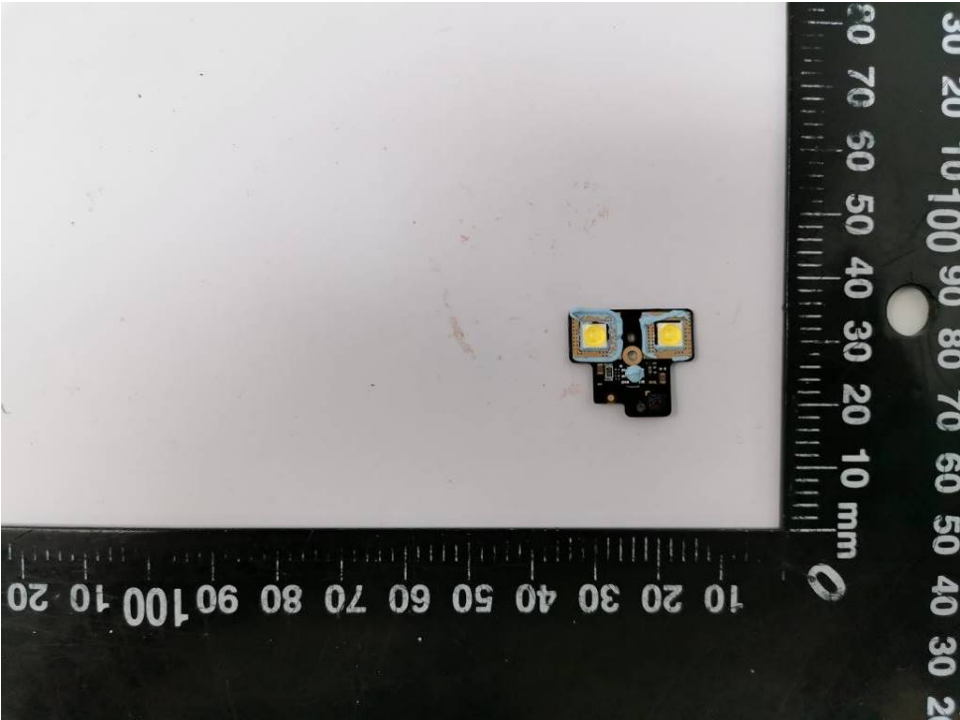

Figure 15: Internal view

Figure 16: Fill light board view 1

Product: Aircraft (DJI Mavic 3E, DJI Mavic 3T, **DJI Mavic 3M**)

Type Designation: M3E (product name: DJI Mavic 3E), M3T (product name: DJI Mavic 3T), **M3M**
(product name: **DJI Mavic 3M**)