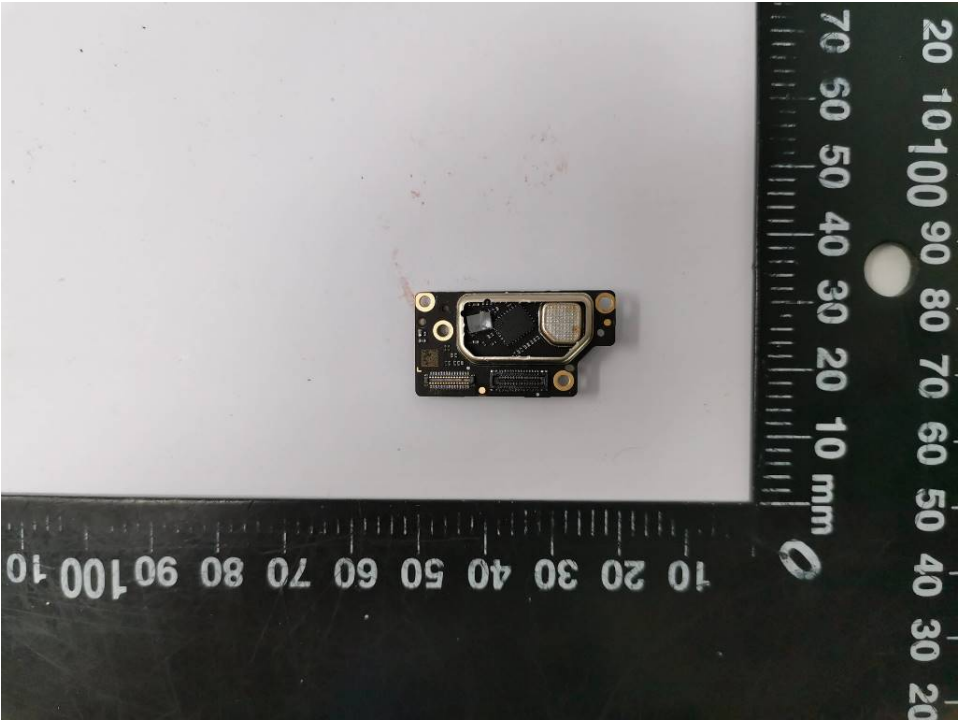

Figure 9: Night light board view 2

Figure 10: Power board view 1

Product: Aircraft (DJI Mavic 3E, DJI Mavic 3T, **DJI Mavic 3M**)

Type Designation: M3E (product name: DJI Mavic 3E), M3T (product name: DJI Mavic 3T), **M3M (product name: DJI Mavic 3M)**

Figure 11: Power board view 2

Figure 12: TOF board view 1

Product: Aircraft (DJI Mavic 3E, DJI Mavic 3T, **DJI Mavic 3M**)

Type Designation: M3E (product name: DJI Mavic 3E), M3T (product name: DJI Mavic 3T), **M3M**
(product name: **DJI Mavic 3M**)

Figure 13: TOF board view 2

Figure 14: Internal view

Product: Aircraft (DJI Mavic 3E, DJI Mavic 3T, **DJI Mavic 3M**)

Type Designation: M3E (product name: DJI Mavic 3E), M3T (product name: DJI Mavic 3T), **M3M**
(product name: **DJI Mavic 3M**)