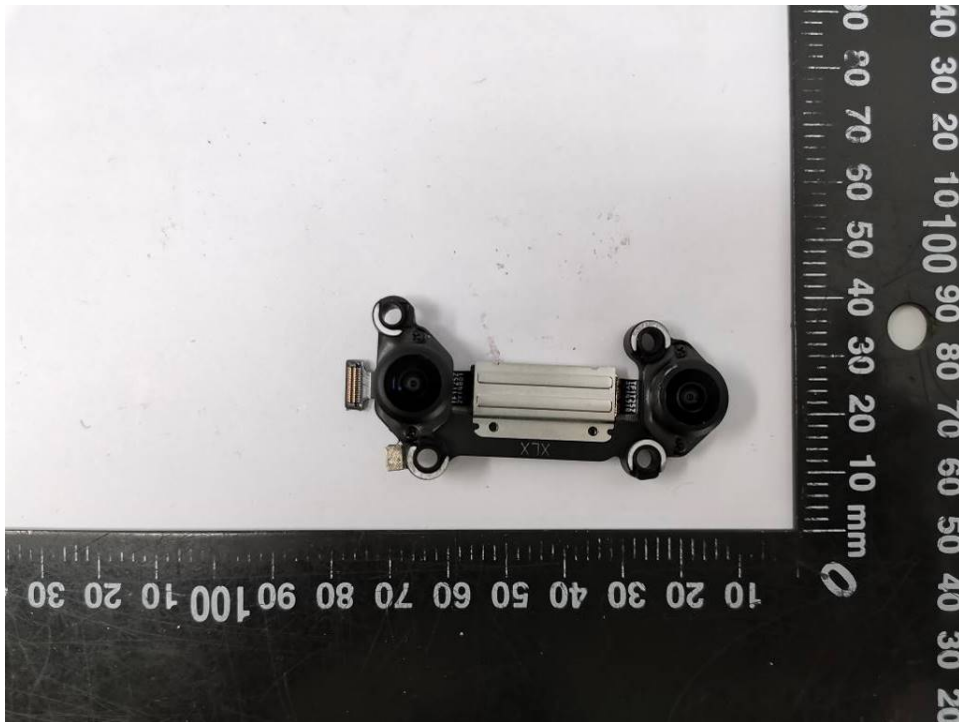

Figure 13: TOF board view 2

Figure 14: Internal view

Product: Aircraft (DJI Mavic 3E, DJI Mavic 3T, **DJI Mavic 3M**)

Type Designation: M3E (product name: DJI Mavic 3E), M3T (product name: DJI Mavic 3T), **M3M**
(product name: **DJI Mavic 3M**)

Figure 15: Internal view

Figure 16: Fill light board view 1

Product: Aircraft (DJI Mavic 3E, DJI Mavic 3T, **DJI Mavic 3M**)

Type Designation: M3E (product name: DJI Mavic 3E), M3T (product name: DJI Mavic 3T), **M3M**
(product name: **DJI Mavic 3M**)