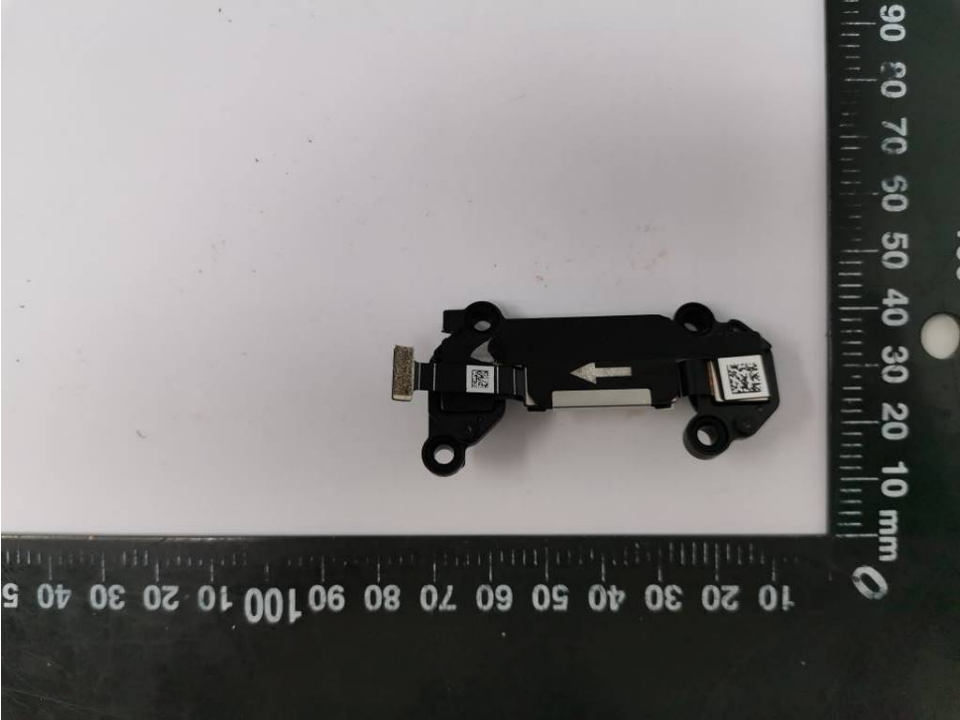

Figure 11: Power board view 2

Figure 12: TOF board view 1

Product: Aircraft (DJI Mavic 3E, DJI Mavic 3T, **DJI Mavic 3M**)

Type Designation: M3E (product name: DJI Mavic 3E), M3T (product name: DJI Mavic 3T), **M3M**
(product name: **DJI Mavic 3M**)

Figure 13: TOF board view 2

Figure 14: Internal view

Product: Aircraft (DJI Mavic 3E, DJI Mavic 3T, **DJI Mavic 3M**)

Type Designation: M3E (product name: DJI Mavic 3E), M3T (product name: DJI Mavic 3T), **M3M**
(product name: **DJI Mavic 3M**)

Figure 15: Internal view

Figure 16: Fill light board view 1

Product: Aircraft (DJI Mavic 3E, DJI Mavic 3T, **DJI Mavic 3M**)

Type Designation: M3E (product name: DJI Mavic 3E), M3T (product name: DJI Mavic 3T), **M3M**
(product name: **DJI Mavic 3M**)