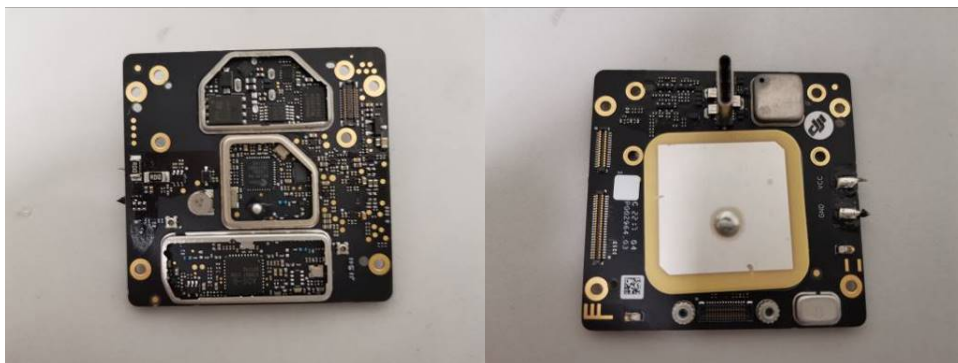

Product: Aircraft (DJI Mavic 3E, DJI Mavic 3T, **DJI Mavic 3M**)

Type Designation: M3E (product name: DJI Mavic 3E), M3T (product name: DJI Mavic 3T), **M3M**
(product name: **DJI Mavic 3M**)

Figure 1: Internal view 1

Product: Aircraft (DJI Mavic 3E, DJI Mavic 3T, **DJI Mavic 3M**)

Type Designation: M3E (product name: DJI Mavic 3E), M3T (product name: DJI Mavic 3T), **M3M**
(product name: **DJI Mavic 3M**)

Figure 2: DC fan view

Figure 3: GPS board view

Product: Aircraft (DJI Mavic 3E, DJI Mavic 3T, **DJI Mavic 3M**)

Type Designation: M3E (product name: DJI Mavic 3E), M3T (product name: DJI Mavic 3T), **M3M (product name: DJI Mavic 3M)**

Figure 4: Internal view for rear vision system

Figure 5: Internal view for front vision system

Figure 6: Main board view 1

Product: Aircraft (DJI Mavic 3E, DJI Mavic 3T, **DJI Mavic 3M**)

Type Designation: M3E (product name: DJI Mavic 3E), M3T (product name: DJI Mavic 3T), **M3M**
(product name: **DJI Mavic 3M**)