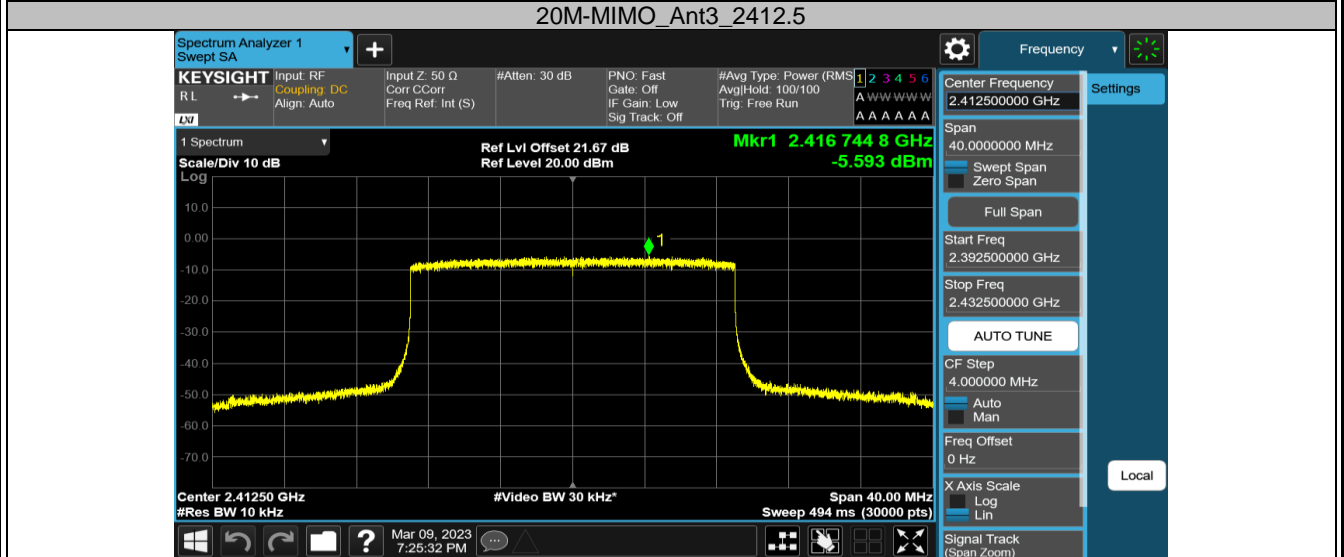

2.4GHz SDR, 10MHz BW

TestMode	Channel	Antenna	Result[dBm/3-100kHz]	Limit[dBm/3kHz]	Verdict
10M-MIMO	2407.5	Ant0	-4.75	≤8.00	PASS
		Ant3	-5.53	≤8.00	PASS
		Total	-2.11	≤8.00	PASS
	2437.5	Ant0	-1.10	≤8.00	PASS
		Ant3	-2.79	≤8.00	PASS
		Total	1.15	≤8.00	PASS
	2467.5	Ant0	-6.28	≤8.00	PASS
		Ant3	-6.06	≤8.00	PASS
		Total	-3.16	≤8.00	PASS

2.4GHz SDR, 20MHz BW

TestMode	Channel	Antenna	Result[dBm/3-100kHz]	Limit[dBm/3kHz]	Verdict
20M-MIMO	2412.5	Ant0	-5.58	≤8.00	PASS
		Ant3	-5.59	≤8.00	PASS
		Total	-2.57	≤8.00	PASS
	2437.5	Ant0	-3.90	≤8.00	PASS
		Ant3	-5.35	≤8.00	PASS
		Total	-1.55	≤8.00	PASS
	2462.5	Ant0	-6.20	≤8.00	PASS
		Ant3	-7.99	≤8.00	PASS
		Total	-3.99	≤8.00	PASS