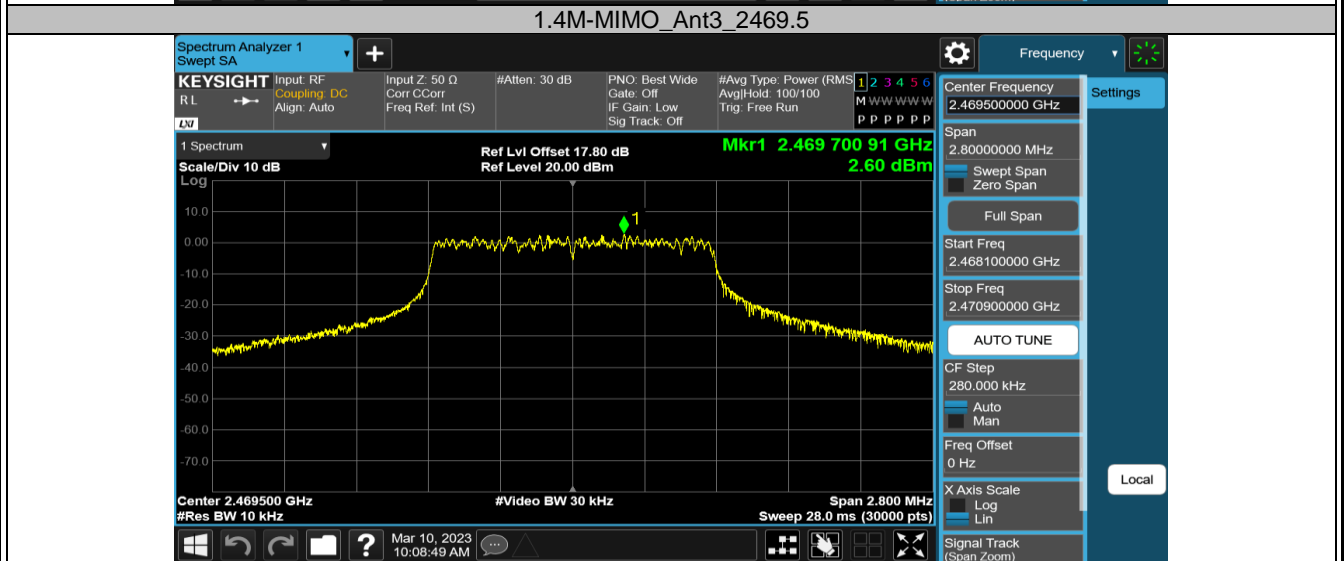

Appendix A: Test Results of 2.4GHz SDR

APPENDIX A: TEST RESULTS OF 2.4GHZ SDR.....	1
APPENDIX A.1: TEST RESULTS OF CONDUCTED POWER SPECTRAL DENSITY	2
2.4GHz SDR, 1.4MHz BW.....	2
2.4GHz SDR, 1.4MHz BW CA mode	5
2.4GHz SDR, 3MHz BW.....	8
2.4GHz SDR, 3MHz BW CA mode.....	11
2.4GHz SDR, 10MHz BW.....	14
2.4GHz SDR, 20MHz BW.....	17
2.4GHz SDR, 40MHz BW.....	20
APPENDIX A.2: TEST RESULTS OF 6DB BANDWIDTH	23
2.4GHz SDR, 1.4MHz BW.....	23
2.4GHz SDR, 1.4MHz BW CA mode	24
2.4GHz SDR, 3MHz BW.....	25
2.4GHz SDR, 3MHz BW CA mode.....	26
2.4GHz SDR, 10MHz BW.....	27
2.4GHz SDR, 20MHz BW.....	28
2.4GHz SDR, 40MHz BW.....	29
APPENDIX A.3: TEST RESULTS OF 99% BANDWIDTH.....	30
2.4GHz SDR, 1.4MHz BW.....	30
2.4GHz SDR, 1.4MHz BW CA mode	31
2.4GHz SDR, 3MHz BW.....	32
2.4GHz SDR, 3MHz BW CA mode.....	33
2.4GHz SDR, 10MHz BW.....	34
2.4GHz SDR, 20MHz BW.....	35
2.4GHz SDR, 40MHz BW.....	36
APPENDIX A.4: TEST RESULTS OF CONDUCTED SPURIOUS EMISSIONS MEASURED IN 100 KHz BANDWIDTH	37
Bandedge	37
Conducted Spurious Emission	44
APPENDIX A.5: TEST RESULTS OF RADIATED SPURIOUS EMISSIONS	72
30MHz - 1GHz (Worst case)	72
1GHz - 18GHz.....	74
APPENDIX A.5: TEST RESULTS OF RADIATED EMISSIONS IN RESTRICTED BANDS	102
2.4GHz SDR, 1.4MHz BW.....	102
2.4GHz SDR, 1.4MHz BW CA mode	106
2.4GHz SDR, 3MHz BW.....	110
2.4GHz SDR, 3MHz BW CA mode.....	114
2.4GHz SDR, 10MHz BW.....	118
2.4GHz SDR, 20MHz BW.....	126
2.4GHz SDR, 40MHz BW.....	134

Appendix A.1: Test Results of Conducted Power Spectral Density

2.4GHz SDR, 1.4MHz BW

TestMode	Channel	Antenna	Result[dBm/3-100kHz]	Limit[dBm/3kHz]	Verdict
1.4M-MIMO	2403.5	Ant0	2.97	≤8.00	PASS
		Ant3	2.35	≤8.00	PASS
		Total	5.68	≤8.00	PASS
	2435.5	Ant0	3.28	≤8.00	PASS
		Ant3	2.62	≤8.00	PASS
		Total	5.97	≤8.00	PASS
	2469.5	Ant0	3.32	≤8.00	PASS
		Ant3	2.60	≤8.00	PASS
		Total	5.99	≤8.00	PASS