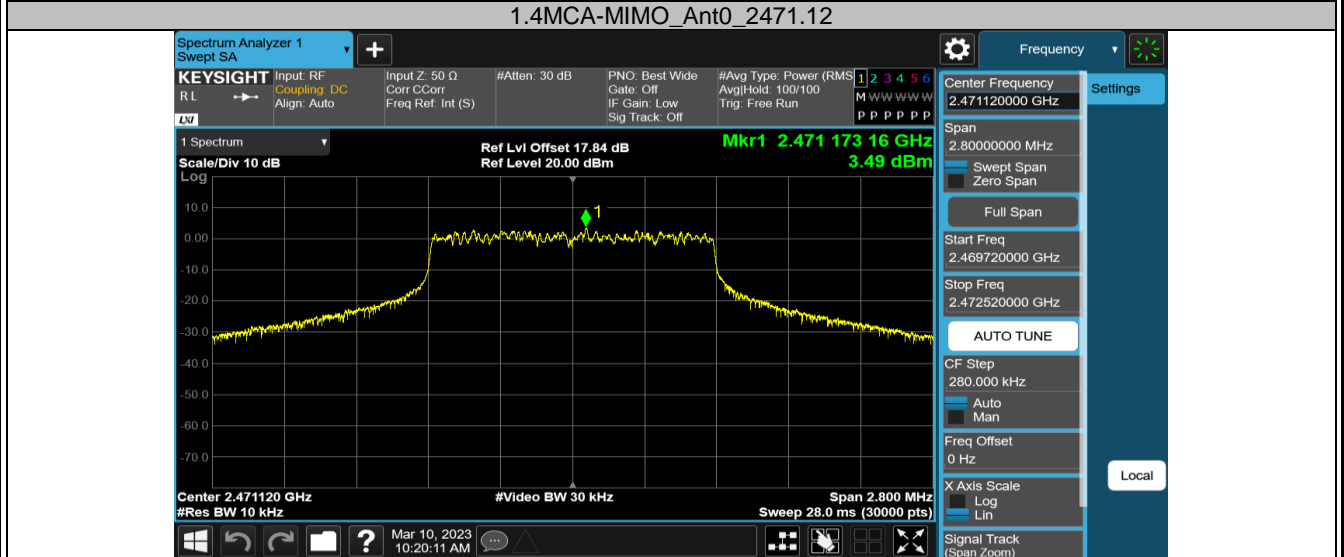

Appendix A.1: Test Results of Conducted Power Spectral Density

2.4GHz SDR, 1.4MHz BW

TestMode	Channel	Antenna	Result[dBm/3-100kHz]	Limit[dBm/3kHz]	Verdict
1.4M-MIMO	2403.5	Ant0	2.97	≤8.00	PASS
		Ant3	2.35	≤8.00	PASS
		Total	5.68	≤8.00	PASS
	2435.5	Ant0	3.28	≤8.00	PASS
		Ant3	2.62	≤8.00	PASS
		Total	5.97	≤8.00	PASS
	2469.5	Ant0	3.32	≤8.00	PASS
		Ant3	2.60	≤8.00	PASS
		Total	5.99	≤8.00	PASS

2.4GHz SDR, 1.4MHz BW CA mode

TestMode	Channel	Antenna	Result[dBm/3-100kHz]	Limit[dBm/3kHz]	Verdict
1.4MCA-MIMO	2405.12	Ant0	2.92	≤8.00	PASS
		Ant3	2.32	≤8.00	PASS
		Total	5.64	≤8.00	PASS
	2437.12	Ant0	3.28	≤8.00	PASS
		Ant3	2.79	≤8.00	PASS
		Total	6.05	≤8.00	PASS
	2471.12	Ant0	3.49	≤8.00	PASS
		Ant3	2.86	≤8.00	PASS
		Total	6.20	≤8.00	PASS