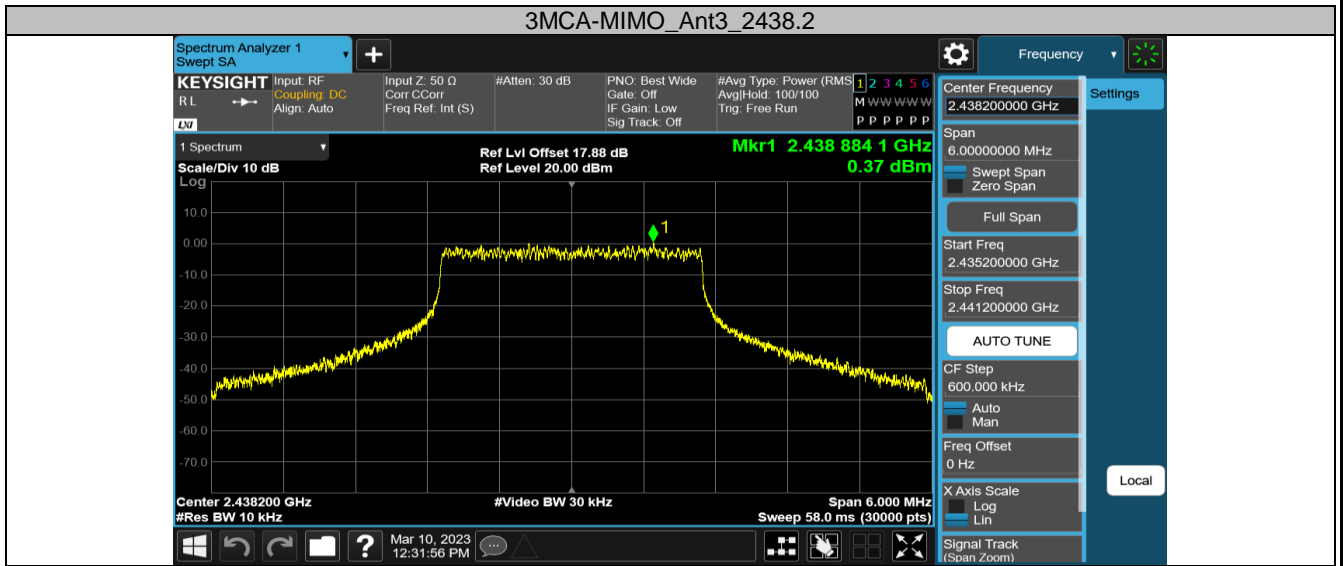

2.4GHz SDR, 3MHz BW

TestMode	Channel	Antenna	Result[dBm/3-100kHz]	Limit[dBm/3kHz]	Verdict
3M-MIMO	2405.5	Ant0	0.90	≤8.00	PASS
		Ant3	0.43	≤8.00	PASS
		Total	3.68	≤8.00	PASS
	2435.5	Ant0	1.16	≤8.00	PASS
		Ant3	0.59	≤8.00	PASS
		Total	3.89	≤8.00	PASS
	2468.5	Ant0	1.33	≤8.00	PASS
		Ant3	0.78	≤8.00	PASS
		Total	4.07	≤8.00	PASS

2.4GHz SDR, 3MHz BW CA mode

TestMode	Channel	Antenna	Result[dBm/3-100kHz]	Limit[dBm/3kHz]	Verdict
3MCA-MIMO	2408.2	Ant0	0.72	≤8.00	PASS
		Ant3	0.04	≤8.00	PASS
		Total	3.40	≤8.00	PASS
	2438.2	Ant0	0.87	≤8.00	PASS
		Ant3	0.37	≤8.00	PASS
		Total	3.64	≤8.00	PASS
	2471.2	Ant0	1.03	≤8.00	PASS
		Ant3	0.41	≤8.00	PASS
		Total	3.74	≤8.00	PASS