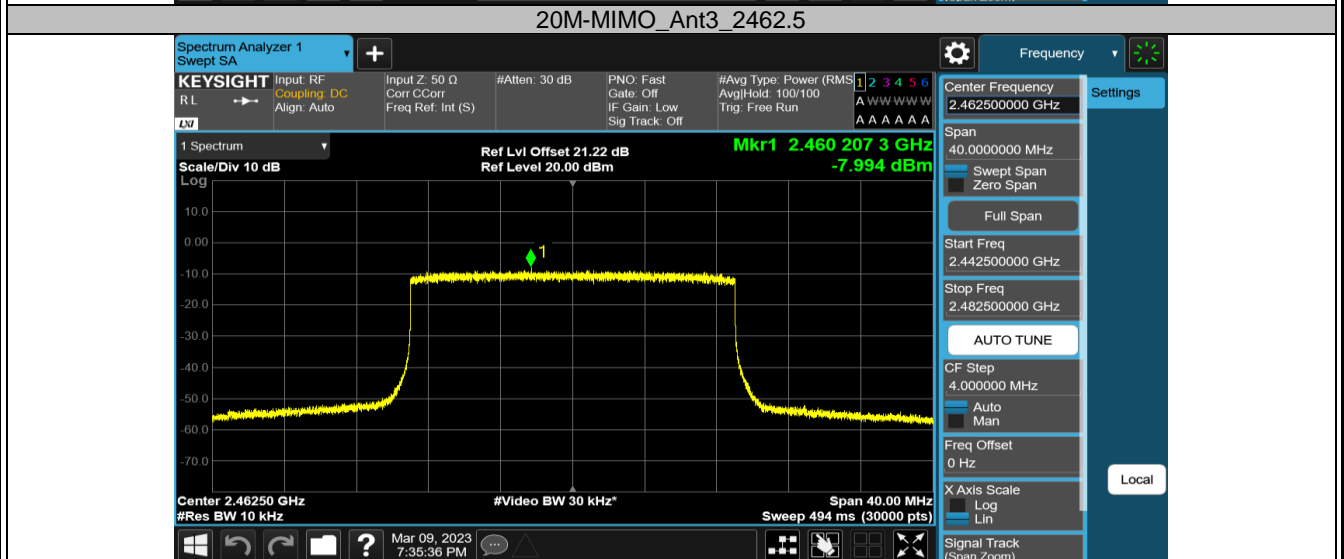

2.4GHz SDR, 10MHz BW

TestMode	Channel	Antenna	Result[dBm/3-100kHz]	Limit[dBm/3kHz]	Verdict
10M-MIMO	2407.5	Ant0	-4.75	≤8.00	PASS
		Ant3	-5.53	≤8.00	PASS
		Total	-2.11	≤8.00	PASS
	2437.5	Ant0	-1.10	≤8.00	PASS
		Ant3	-2.79	≤8.00	PASS
		Total	1.15	≤8.00	PASS
	2467.5	Ant0	-6.28	≤8.00	PASS
		Ant3	-6.06	≤8.00	PASS
		Total	-3.16	≤8.00	PASS

2.4GHz SDR, 20MHz BW

TestMode	Channel	Antenna	Result[dBm/3-100kHz]	Limit[dBm/3kHz]	Verdict
20M-MIMO	2412.5	Ant0	-5.58	≤8.00	PASS
		Ant3	-5.59	≤8.00	PASS
		Total	-2.57	≤8.00	PASS
	2437.5	Ant0	-3.90	≤8.00	PASS
		Ant3	-5.35	≤8.00	PASS
		Total	-1.55	≤8.00	PASS
	2462.5	Ant0	-6.20	≤8.00	PASS
		Ant3	-7.99	≤8.00	PASS
		Total	-3.99	≤8.00	PASS