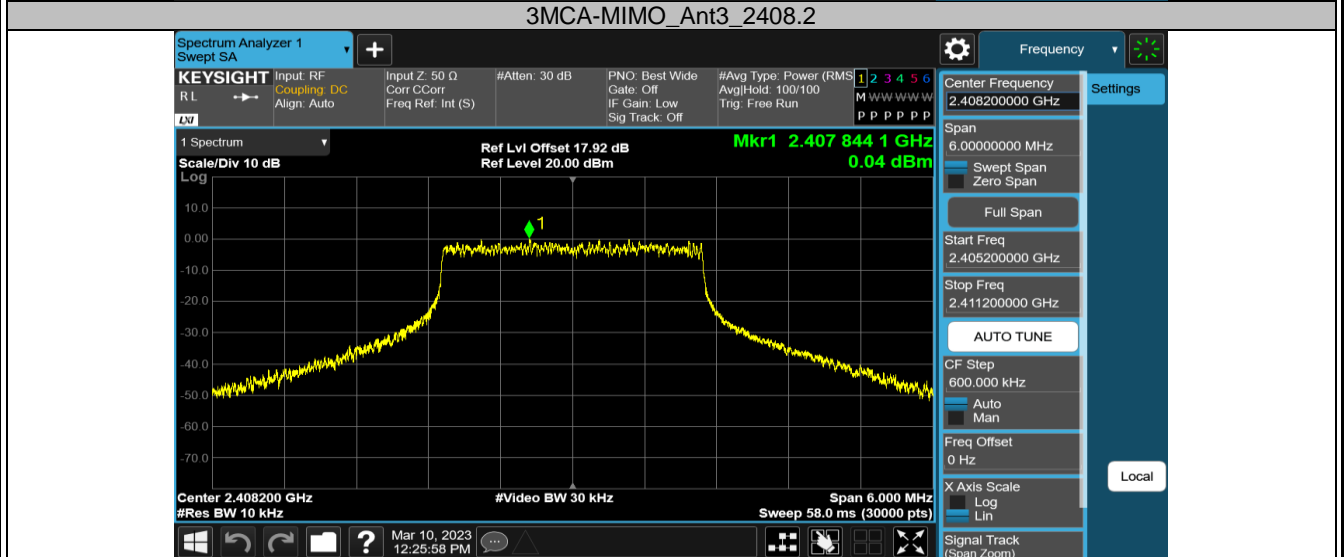

2.4GHz SDR, 3MHz BW

TestMode	Channel	Antenna	Result[dBm/3-100kHz]	Limit[dBm/3kHz]	Verdict
3M-MIMO	2405.5	Ant0	0.90	≤8.00	PASS
		Ant3	0.43	≤8.00	PASS
		Total	3.68	≤8.00	PASS
	2435.5	Ant0	1.16	≤8.00	PASS
		Ant3	0.59	≤8.00	PASS
		Total	3.89	≤8.00	PASS
	2468.5	Ant0	1.33	≤8.00	PASS
		Ant3	0.78	≤8.00	PASS
		Total	4.07	≤8.00	PASS

2.4GHz SDR, 3MHz BW CA mode

TestMode	Channel	Antenna	Result[dBm/3-100kHz]	Limit[dBm/3kHz]	Verdict
3MCA-MIMO	2408.2	Ant0	0.72	≤8.00	PASS
		Ant3	0.04	≤8.00	PASS
		Total	3.40	≤8.00	PASS
	2438.2	Ant0	0.87	≤8.00	PASS
		Ant3	0.37	≤8.00	PASS
		Total	3.64	≤8.00	PASS
	2471.2	Ant0	1.03	≤8.00	PASS
		Ant3	0.41	≤8.00	PASS
		Total	3.74	≤8.00	PASS