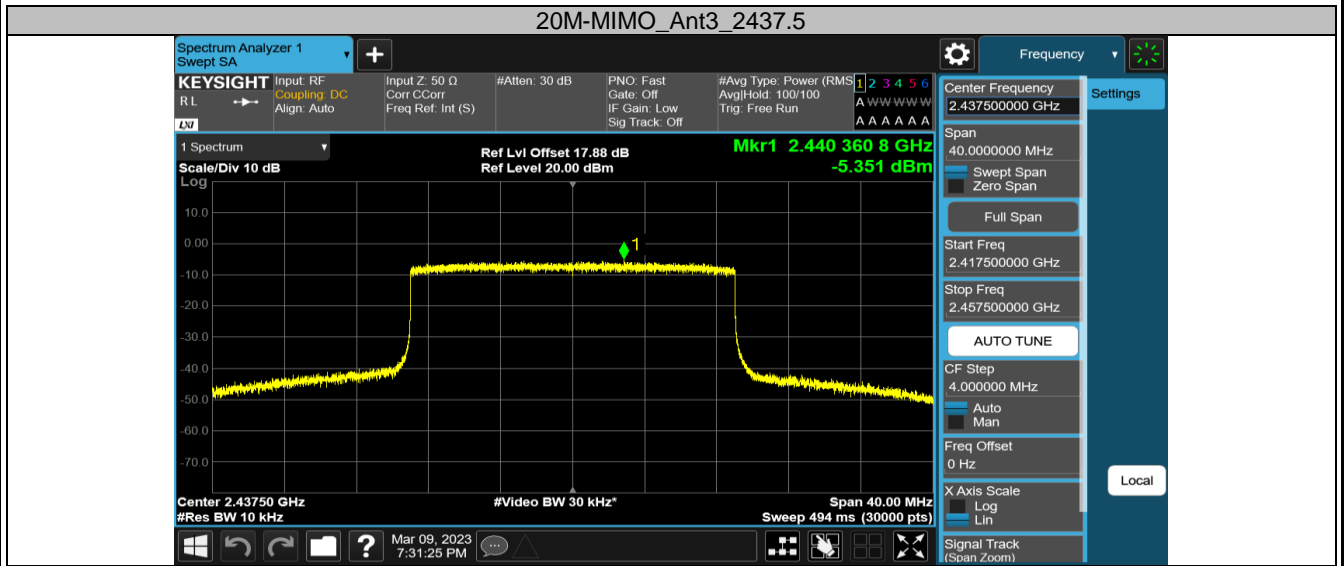

2.4GHz SDR, 10MHz BW

TestMode	Channel	Antenna	Result[dBm/3-100kHz]	Limit[dBm/3kHz]	Verdict
10M-MIMO	2407.5	Ant0	-4.75	≤8.00	PASS
		Ant3	-5.53	≤8.00	PASS
		Total	-2.11	≤8.00	PASS
	2437.5	Ant0	-1.10	≤8.00	PASS
		Ant3	-2.79	≤8.00	PASS
		Total	1.15	≤8.00	PASS
	2467.5	Ant0	-6.28	≤8.00	PASS
		Ant3	-6.06	≤8.00	PASS
		Total	-3.16	≤8.00	PASS

2.4GHz SDR, 20MHz BW

TestMode	Channel	Antenna	Result[dBm/3-100kHz]	Limit[dBm/3kHz]	Verdict
20M-MIMO	2412.5	Ant0	-5.58	≤8.00	PASS
		Ant3	-5.59	≤8.00	PASS
		Total	-2.57	≤8.00	PASS
	2437.5	Ant0	-3.90	≤8.00	PASS
		Ant3	-5.35	≤8.00	PASS
		Total	-1.55	≤8.00	PASS
	2462.5	Ant0	-6.20	≤8.00	PASS
		Ant3	-7.99	≤8.00	PASS
		Total	-3.99	≤8.00	PASS