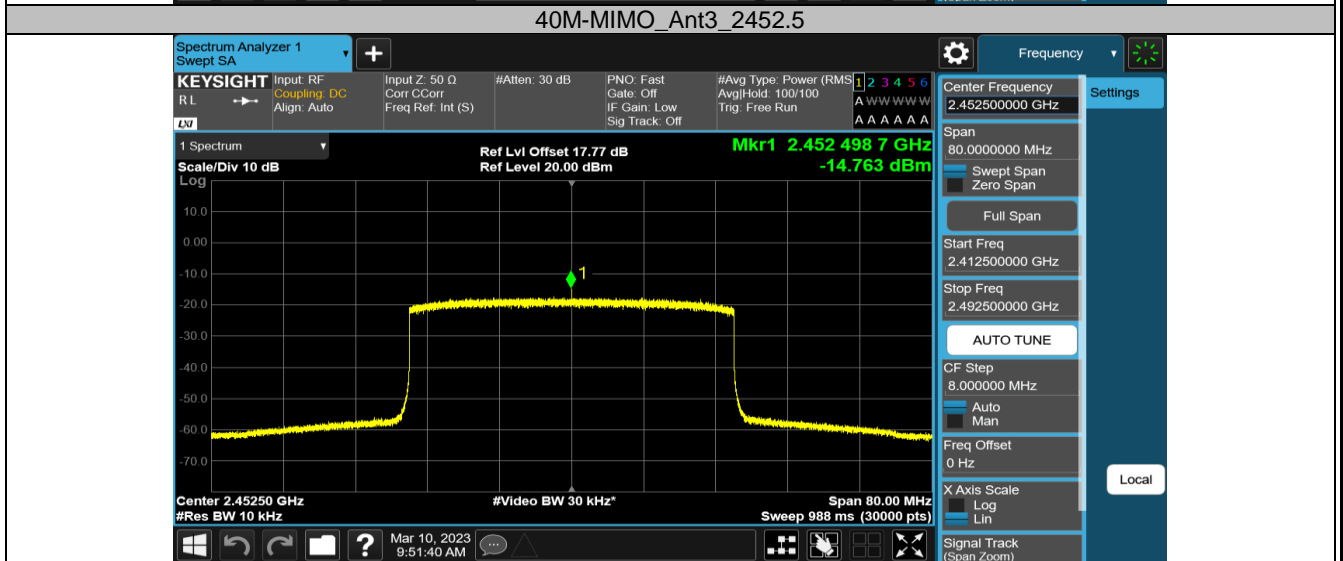

2.4GHz SDR, 20MHz BW

TestMode	Channel	Antenna	Result[dBm/3-100kHz]	Limit[dBm/3kHz]	Verdict
20M-MIMO	2412.5	Ant0	-5.58	≤8.00	PASS
		Ant3	-5.59	≤8.00	PASS
		Total	-2.57	≤8.00	PASS
	2437.5	Ant0	-3.90	≤8.00	PASS
		Ant3	-5.35	≤8.00	PASS
		Total	-1.55	≤8.00	PASS
	2462.5	Ant0	-6.20	≤8.00	PASS
		Ant3	-7.99	≤8.00	PASS
		Total	-3.99	≤8.00	PASS

2.4GHz SDR, 40MHz BW

TestMode	Channel	Antenna	Result[dBm/3-100kHz]	Limit[dBm/3kHz]	Verdict
40M-MIMO	2422.5	Ant0	-10.38	≤8.00	PASS
		Ant3	-14.78	≤8.00	PASS
		Total	-9.03	≤8.00	PASS
	2437.5	Ant0	-1.91	≤8.00	PASS
		Ant3	-6.11	≤8.00	PASS
		Total	-0.51	≤8.00	PASS
	2452.5	Ant0	-17.03	≤8.00	PASS
		Ant3	-14.76	≤8.00	PASS
		Total	-12.74	≤8.00	PASS