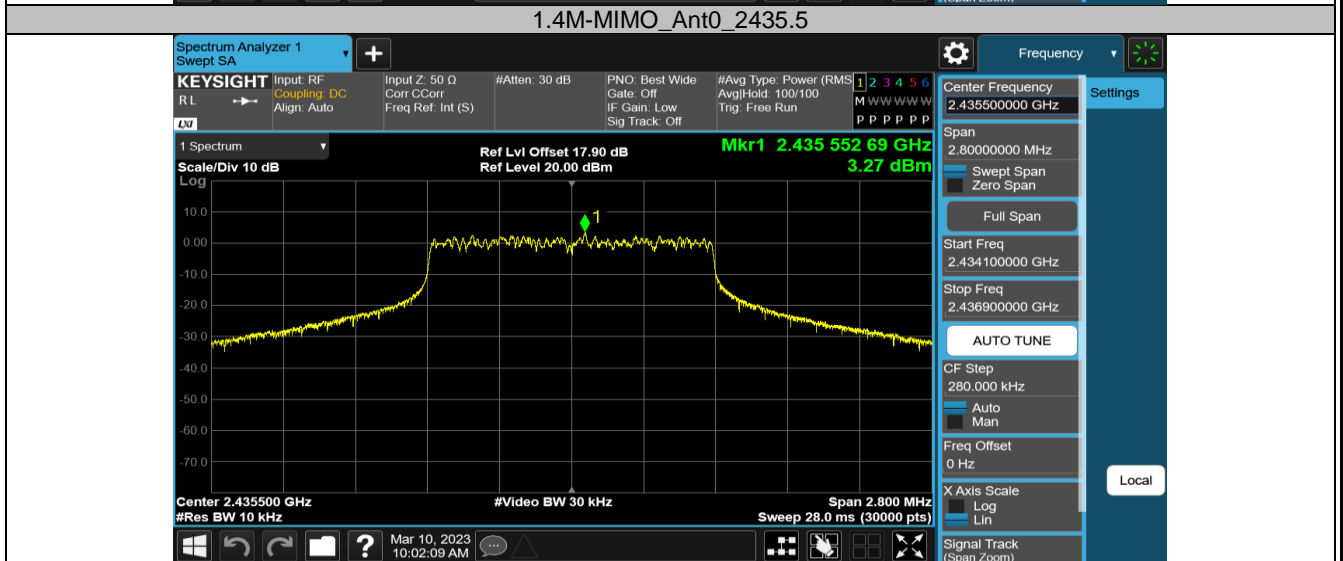

Appendix A: Test Results of 2.4GHz SDR

APPENDIX A: TEST RESULTS OF 2.4GHZ SDR.....	1
APPENDIX A.1: TEST RESULTS OF CONDUCTED POWER SPECTRAL DENSITY	2
2.4GHz SDR, 1.4MHz BW.....	2
2.4GHz SDR, 1.4MHz BW CA mode	5
2.4GHz SDR, 3MHz BW.....	8
2.4GHz SDR, 3MHz BW CA mode.....	11
2.4GHz SDR, 10MHz BW.....	14
2.4GHz SDR, 20MHz BW.....	17
2.4GHz SDR, 40MHz BW.....	20
APPENDIX A.2: TEST RESULTS OF 6DB BANDWIDTH	23
2.4GHz SDR, 1.4MHz BW.....	23
2.4GHz SDR, 1.4MHz BW CA mode	24
2.4GHz SDR, 3MHz BW.....	25
2.4GHz SDR, 3MHz BW CA mode.....	26
2.4GHz SDR, 10MHz BW.....	27
2.4GHz SDR, 20MHz BW.....	28
2.4GHz SDR, 40MHz BW.....	29
APPENDIX A.3: TEST RESULTS OF 99% BANDWIDTH.....	30
2.4GHz SDR, 1.4MHz BW.....	30
2.4GHz SDR, 1.4MHz BW CA mode	31
2.4GHz SDR, 3MHz BW.....	32
2.4GHz SDR, 3MHz BW CA mode.....	33
2.4GHz SDR, 10MHz BW.....	34
2.4GHz SDR, 20MHz BW.....	35
2.4GHz SDR, 40MHz BW.....	36
APPENDIX A.4: TEST RESULTS OF CONDUCTED SPURIOUS EMISSIONS MEASURED IN 100 KHz BANDWIDTH	37
Bandedge	37
Conducted Spurious Emission	44
APPENDIX A.5: TEST RESULTS OF RADIATED SPURIOUS EMISSIONS	72
30MHz - 1GHz (Worst case)	72
1GHz - 18GHz.....	74
APPENDIX A.5: TEST RESULTS OF RADIATED EMISSIONS IN RESTRICTED BANDS	102
2.4GHz SDR, 1.4MHz BW.....	102
2.4GHz SDR, 1.4MHz BW CA mode	106
2.4GHz SDR, 3MHz BW.....	110
2.4GHz SDR, 3MHz BW CA mode.....	114
2.4GHz SDR, 10MHz BW.....	118
2.4GHz SDR, 20MHz BW.....	126
2.4GHz SDR, 40MHz BW.....	134

Appendix A.1: Test Results of Conducted Power Spectral Density

2.4GHz SDR, 1.4MHz BW

TestMode	Channel	Antenna	Result[dBm/3-100kHz]	Limit[dBm/3kHz]	Verdict
1.4M-MIMO	2403.5	Ant0	2.97	≤8.00	PASS
		Ant3	2.35	≤8.00	PASS
		Total	5.68	≤8.00	PASS
	2435.5	Ant0	3.28	≤8.00	PASS
		Ant3	2.62	≤8.00	PASS
		Total	5.97	≤8.00	PASS
	2469.5	Ant0	3.32	≤8.00	PASS
		Ant3	2.60	≤8.00	PASS
		Total	5.99	≤8.00	PASS