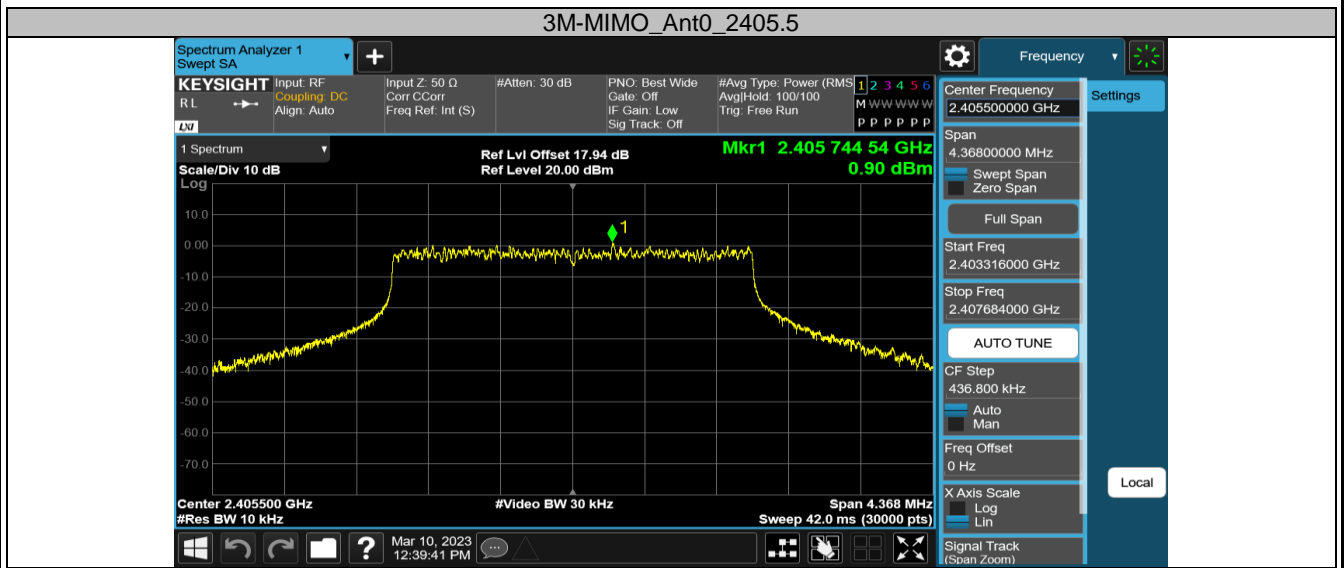

2.4GHz SDR, 1.4MHz BW CA mode

TestMode	Channel	Antenna	Result[dBm/3-100kHz]	Limit[dBm/3kHz]	Verdict
1.4MCA-MIMO	2405.12	Ant0	2.92	≤8.00	PASS
		Ant3	2.32	≤8.00	PASS
		Total	5.64	≤8.00	PASS
	2437.12	Ant0	3.28	≤8.00	PASS
		Ant3	2.79	≤8.00	PASS
		Total	6.05	≤8.00	PASS
	2471.12	Ant0	3.49	≤8.00	PASS
		Ant3	2.86	≤8.00	PASS
		Total	6.20	≤8.00	PASS

2.4GHz SDR, 3MHz BW

TestMode	Channel	Antenna	Result[dBm/3-100kHz]	Limit[dBm/3kHz]	Verdict
3M-MIMO	2405.5	Ant0	0.90	≤8.00	PASS
		Ant3	0.43	≤8.00	PASS
		Total	3.68	≤8.00	PASS
	2435.5	Ant0	1.16	≤8.00	PASS
		Ant3	0.59	≤8.00	PASS
		Total	3.89	≤8.00	PASS
	2468.5	Ant0	1.33	≤8.00	PASS
		Ant3	0.78	≤8.00	PASS
		Total	4.07	≤8.00	PASS