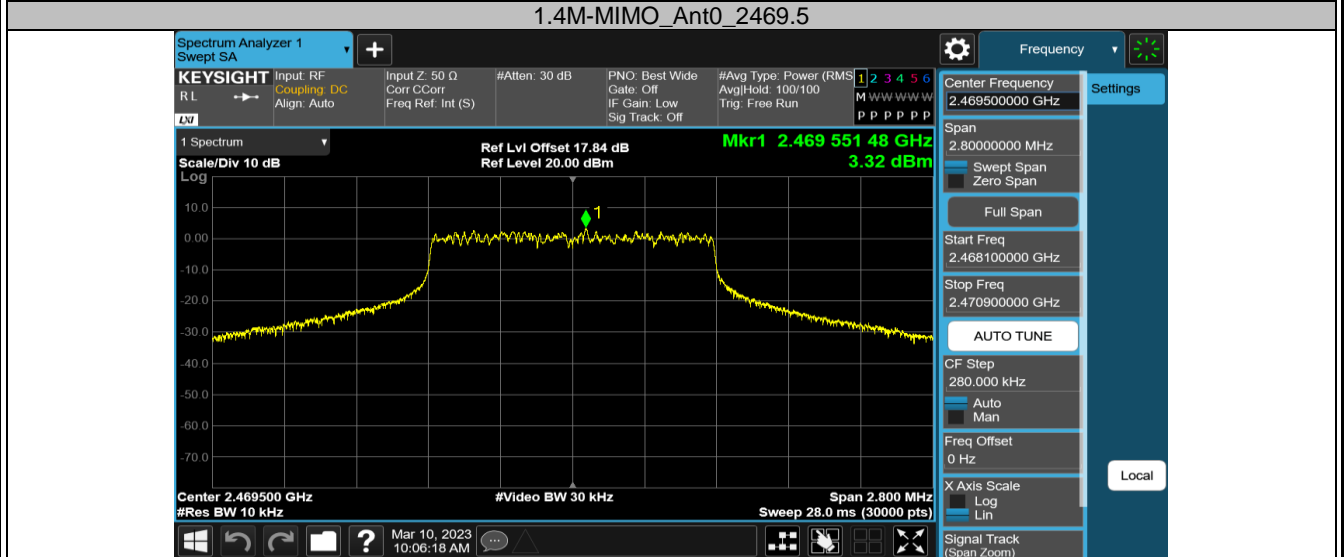

Appendix A: Test Results of 2.4GHz SDR

APPENDIX A: TEST RESULTS OF 2.4GHZ SDR.....	1
APPENDIX A.1: TEST RESULTS OF CONDUCTED POWER SPECTRAL DENSITY	2
2.4GHz SDR, 1.4MHz BW.....	2
2.4GHz SDR, 1.4MHz BW CA mode	5
2.4GHz SDR, 3MHz BW.....	8
2.4GHz SDR, 3MHz BW CA mode.....	11
2.4GHz SDR, 10MHz BW.....	14
2.4GHz SDR, 20MHz BW.....	17
2.4GHz SDR, 40MHz BW.....	20
APPENDIX A.2: TEST RESULTS OF 6DB BANDWIDTH	23
2.4GHz SDR, 1.4MHz BW.....	23
2.4GHz SDR, 1.4MHz BW CA mode	24
2.4GHz SDR, 3MHz BW.....	25
2.4GHz SDR, 3MHz BW CA mode.....	26
2.4GHz SDR, 10MHz BW.....	27
2.4GHz SDR, 20MHz BW.....	28
2.4GHz SDR, 40MHz BW.....	29
APPENDIX A.3: TEST RESULTS OF 99% BANDWIDTH.....	30
2.4GHz SDR, 1.4MHz BW.....	30
2.4GHz SDR, 1.4MHz BW CA mode	31
2.4GHz SDR, 3MHz BW.....	32
2.4GHz SDR, 3MHz BW CA mode.....	33
2.4GHz SDR, 10MHz BW.....	34
2.4GHz SDR, 20MHz BW.....	35
2.4GHz SDR, 40MHz BW.....	36
APPENDIX A.4: TEST RESULTS OF CONDUCTED SPURIOUS EMISSIONS MEASURED IN 100 KHz BANDWIDTH	37
Bandedge	37
Conducted Spurious Emission	44
APPENDIX A.5: TEST RESULTS OF RADIATED SPURIOUS EMISSIONS	72
30MHz - 1GHz (Worst case)	72
1GHz - 18GHz.....	74
APPENDIX A.5: TEST RESULTS OF RADIATED EMISSIONS IN RESTRICTED BANDS	102
2.4GHz SDR, 1.4MHz BW.....	102
2.4GHz SDR, 1.4MHz BW CA mode	106
2.4GHz SDR, 3MHz BW.....	110
2.4GHz SDR, 3MHz BW CA mode.....	114
2.4GHz SDR, 10MHz BW.....	118
2.4GHz SDR, 20MHz BW.....	126
2.4GHz SDR, 40MHz BW.....	134

Appendix A.1: Test Results of Conducted Power Spectral Density

2.4GHz SDR, 1.4MHz BW

TestMode	Channel	Antenna	Result[dBm/3-100kHz]	Limit[dBm/3kHz]	Verdict
1.4M-MIMO	2403.5	Ant0	2.97	≤8.00	PASS
		Ant3	2.35	≤8.00	PASS
		Total	5.68	≤8.00	PASS
	2435.5	Ant0	3.28	≤8.00	PASS
		Ant3	2.62	≤8.00	PASS
		Total	5.97	≤8.00	PASS
	2469.5	Ant0	3.32	≤8.00	PASS
		Ant3	2.60	≤8.00	PASS
		Total	5.99	≤8.00	PASS