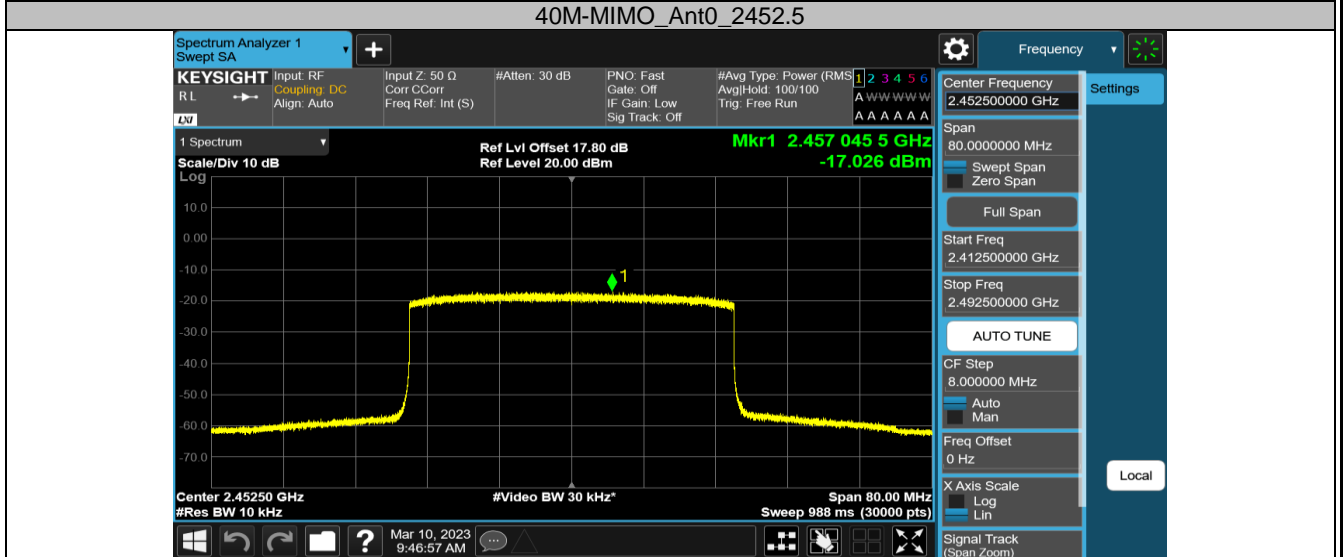

2.4GHz SDR, 20MHz BW

TestMode	Channel	Antenna	Result[dBm/3-100kHz]	Limit[dBm/3kHz]	Verdict
20M-MIMO	2412.5	Ant0	-5.58	≤8.00	PASS
		Ant3	-5.59	≤8.00	PASS
		Total	-2.57	≤8.00	PASS
	2437.5	Ant0	-3.90	≤8.00	PASS
		Ant3	-5.35	≤8.00	PASS
		Total	-1.55	≤8.00	PASS
	2462.5	Ant0	-6.20	≤8.00	PASS
		Ant3	-7.99	≤8.00	PASS
		Total	-3.99	≤8.00	PASS

2.4GHz SDR, 40MHz BW

TestMode	Channel	Antenna	Result[dBm/3-100kHz]	Limit[dBm/3kHz]	Verdict
40M-MIMO	2422.5	Ant0	-10.38	≤8.00	PASS
		Ant3	-14.78	≤8.00	PASS
		Total	-9.03	≤8.00	PASS
	2437.5	Ant0	-1.91	≤8.00	PASS
		Ant3	-6.11	≤8.00	PASS
		Total	-0.51	≤8.00	PASS
	2452.5	Ant0	-17.03	≤8.00	PASS
		Ant3	-14.76	≤8.00	PASS
		Total	-12.74	≤8.00	PASS