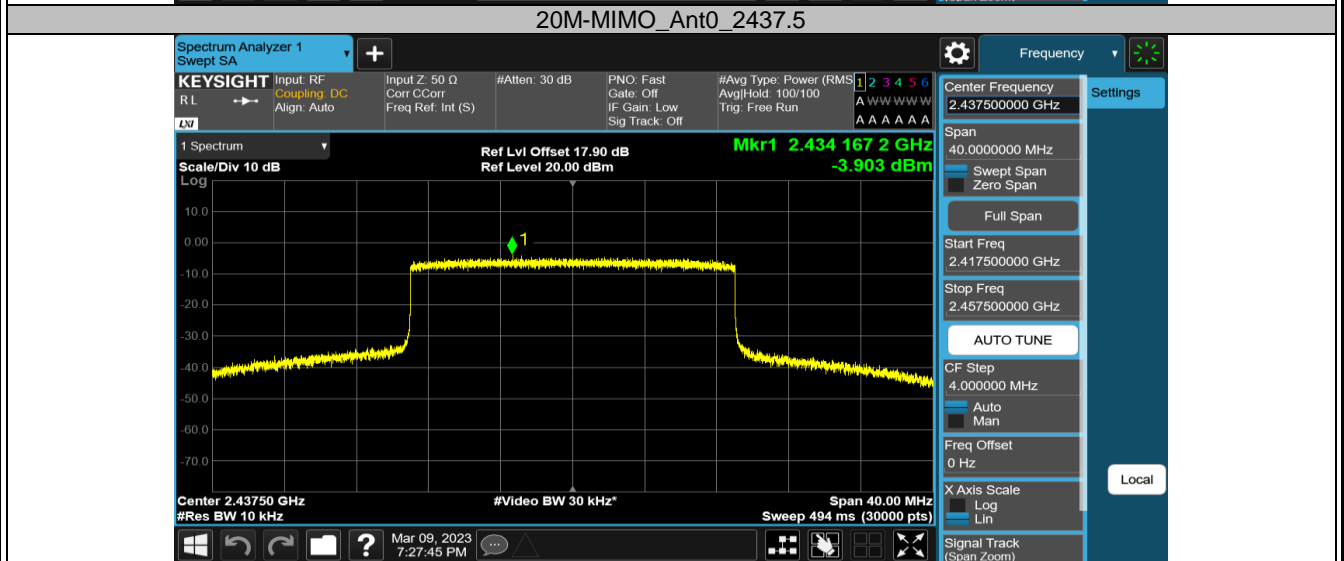

2.4GHz SDR, 10MHz BW

TestMode	Channel	Antenna	Result[dBm/3-100kHz]	Limit[dBm/3kHz]	Verdict
10M-MIMO	2407.5	Ant0	-4.75	≤8.00	PASS
		Ant3	-5.53	≤8.00	PASS
		Total	-2.11	≤8.00	PASS
	2437.5	Ant0	-1.10	≤8.00	PASS
		Ant3	-2.79	≤8.00	PASS
		Total	1.15	≤8.00	PASS
	2467.5	Ant0	-6.28	≤8.00	PASS
		Ant3	-6.06	≤8.00	PASS
		Total	-3.16	≤8.00	PASS

2.4GHz SDR, 20MHz BW

TestMode	Channel	Antenna	Result[dBm/3-100kHz]	Limit[dBm/3kHz]	Verdict
20M-MIMO	2412.5	Ant0	-5.58	≤8.00	PASS
		Ant3	-5.59	≤8.00	PASS
		Total	-2.57	≤8.00	PASS
	2437.5	Ant0	-3.90	≤8.00	PASS
		Ant3	-5.35	≤8.00	PASS
		Total	-1.55	≤8.00	PASS
	2462.5	Ant0	-6.20	≤8.00	PASS
		Ant3	-7.99	≤8.00	PASS
		Total	-3.99	≤8.00	PASS