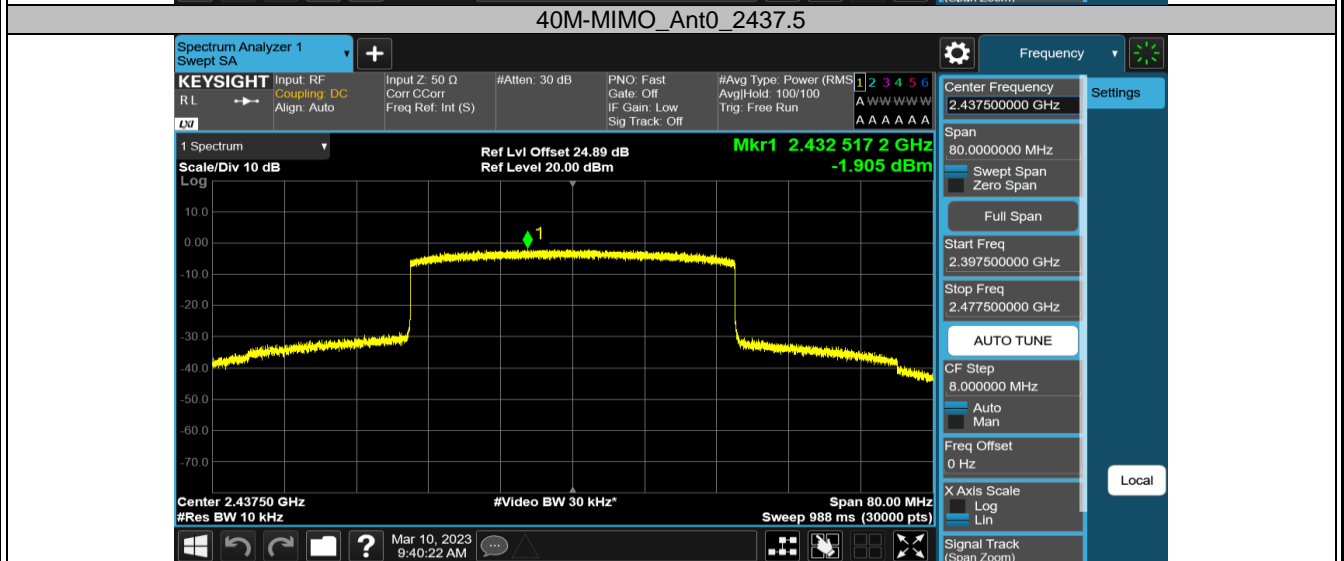

2.4GHz SDR, 20MHz BW

TestMode	Channel	Antenna	Result[dBm/3-100kHz]	Limit[dBm/3kHz]	Verdict
20M-MIMO	2412.5	Ant0	-5.58	≤8.00	PASS
		Ant3	-5.59	≤8.00	PASS
		Total	-2.57	≤8.00	PASS
	2437.5	Ant0	-3.90	≤8.00	PASS
		Ant3	-5.35	≤8.00	PASS
		Total	-1.55	≤8.00	PASS
	2462.5	Ant0	-6.20	≤8.00	PASS
		Ant3	-7.99	≤8.00	PASS
		Total	-3.99	≤8.00	PASS

2.4GHz SDR, 40MHz BW

TestMode	Channel	Antenna	Result[dBm/3-100kHz]	Limit[dBm/3kHz]	Verdict
40M-MIMO	2422.5	Ant0	-10.38	≤8.00	PASS
		Ant3	-14.78	≤8.00	PASS
		Total	-9.03	≤8.00	PASS
	2437.5	Ant0	-1.91	≤8.00	PASS
		Ant3	-6.11	≤8.00	PASS
		Total	-0.51	≤8.00	PASS
	2452.5	Ant0	-17.03	≤8.00	PASS
		Ant3	-14.76	≤8.00	PASS
		Total	-12.74	≤8.00	PASS