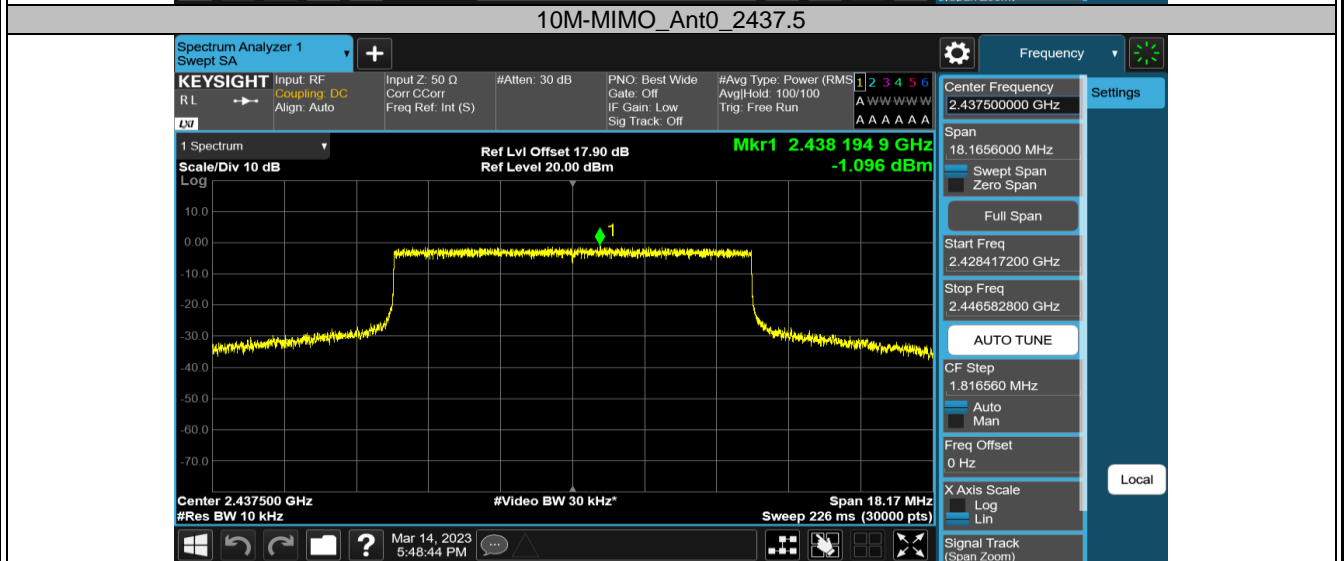

2.4GHz SDR, 3MHz BW CA mode

TestMode	Channel	Antenna	Result[dBm/3-100kHz]	Limit[dBm/3kHz]	Verdict
3MCA-MIMO	2408.2	Ant0	0.72	≤8.00	PASS
		Ant3	0.04	≤8.00	PASS
		Total	3.40	≤8.00	PASS
	2438.2	Ant0	0.87	≤8.00	PASS
		Ant3	0.37	≤8.00	PASS
		Total	3.64	≤8.00	PASS
	2471.2	Ant0	1.03	≤8.00	PASS
		Ant3	0.41	≤8.00	PASS
		Total	3.74	≤8.00	PASS

2.4GHz SDR, 10MHz BW

TestMode	Channel	Antenna	Result[dBm/3-100kHz]	Limit[dBm/3kHz]	Verdict
10M-MIMO	2407.5	Ant0	-4.75	≤8.00	PASS
		Ant3	-5.53	≤8.00	PASS
		Total	-2.11	≤8.00	PASS
	2437.5	Ant0	-1.10	≤8.00	PASS
		Ant3	-2.79	≤8.00	PASS
		Total	1.15	≤8.00	PASS
	2467.5	Ant0	-6.28	≤8.00	PASS
		Ant3	-6.06	≤8.00	PASS
		Total	-3.16	≤8.00	PASS