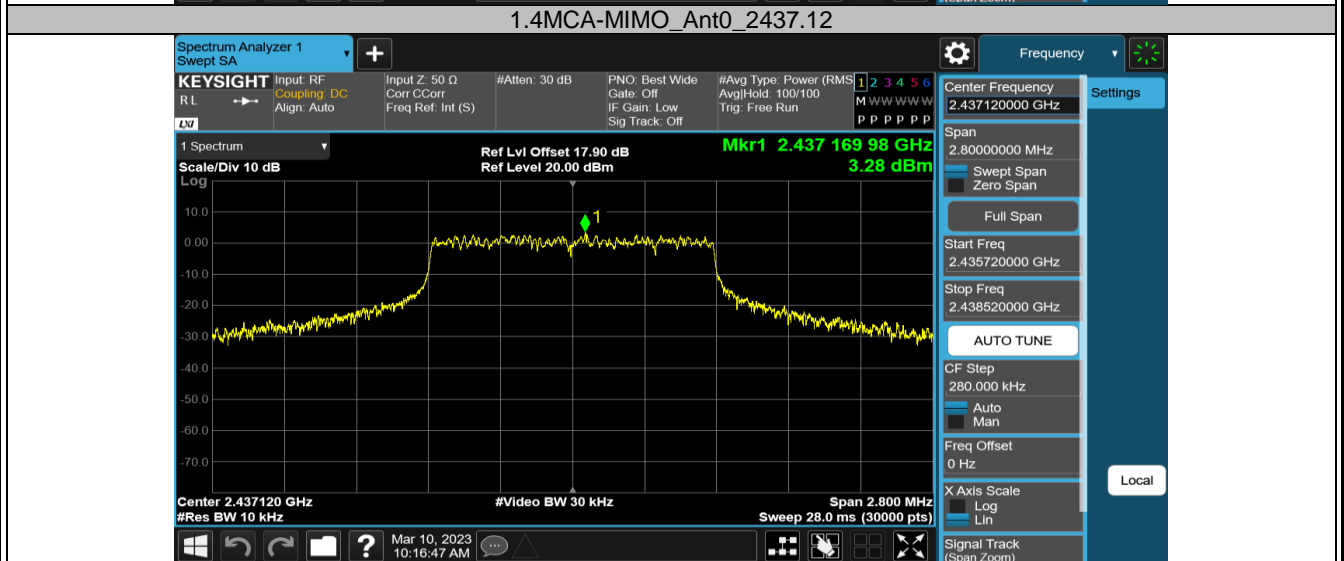

Appendix A.1: Test Results of Conducted Power Spectral Density

2.4GHz SDR, 1.4MHz BW

TestMode	Channel	Antenna	Result[dBm/3-100kHz]	Limit[dBm/3kHz]	Verdict
1.4M-MIMO	2403.5	Ant0	2.97	≤8.00	PASS
		Ant3	2.35	≤8.00	PASS
		Total	5.68	≤8.00	PASS
	2435.5	Ant0	3.28	≤8.00	PASS
		Ant3	2.62	≤8.00	PASS
		Total	5.97	≤8.00	PASS
	2469.5	Ant0	3.32	≤8.00	PASS
		Ant3	2.60	≤8.00	PASS
		Total	5.99	≤8.00	PASS

2.4GHz SDR, 1.4MHz BW CA mode

TestMode	Channel	Antenna	Result[dBm/3-100kHz]	Limit[dBm/3kHz]	Verdict
1.4MCA-MIMO	2405.12	Ant0	2.92	≤8.00	PASS
		Ant3	2.32	≤8.00	PASS
		Total	5.64	≤8.00	PASS
	2437.12	Ant0	3.28	≤8.00	PASS
		Ant3	2.79	≤8.00	PASS
		Total	6.05	≤8.00	PASS
	2471.12	Ant0	3.49	≤8.00	PASS
		Ant3	2.86	≤8.00	PASS
		Total	6.20	≤8.00	PASS