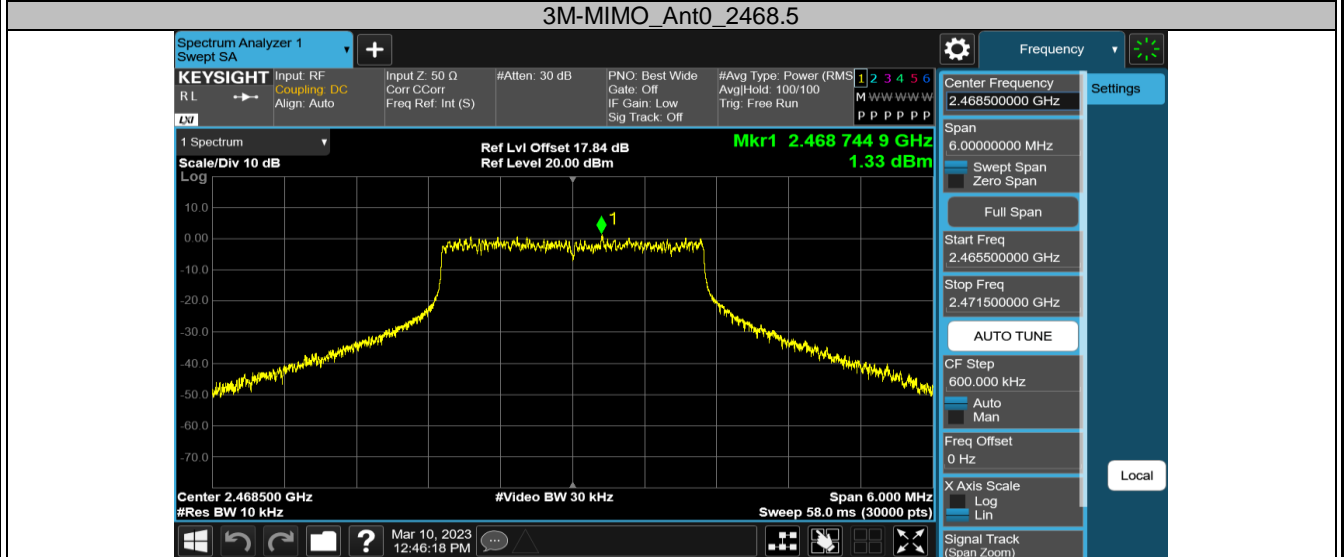

2.4GHz SDR, 1.4MHz BW CA mode

TestMode	Channel	Antenna	Result[dBm/3-100kHz]	Limit[dBm/3kHz]	Verdict
1.4MCA-MIMO	2405.12	Ant0	2.92	≤8.00	PASS
		Ant3	2.32	≤8.00	PASS
		Total	5.64	≤8.00	PASS
	2437.12	Ant0	3.28	≤8.00	PASS
		Ant3	2.79	≤8.00	PASS
		Total	6.05	≤8.00	PASS
	2471.12	Ant0	3.49	≤8.00	PASS
		Ant3	2.86	≤8.00	PASS
		Total	6.20	≤8.00	PASS

2.4GHz SDR, 3MHz BW

TestMode	Channel	Antenna	Result[dBm/3-100kHz]	Limit[dBm/3kHz]	Verdict
3M-MIMO	2405.5	Ant0	0.90	≤8.00	PASS
		Ant3	0.43	≤8.00	PASS
		Total	3.68	≤8.00	PASS
	2435.5	Ant0	1.16	≤8.00	PASS
		Ant3	0.59	≤8.00	PASS
		Total	3.89	≤8.00	PASS
	2468.5	Ant0	1.33	≤8.00	PASS
		Ant3	0.78	≤8.00	PASS
		Total	4.07	≤8.00	PASS