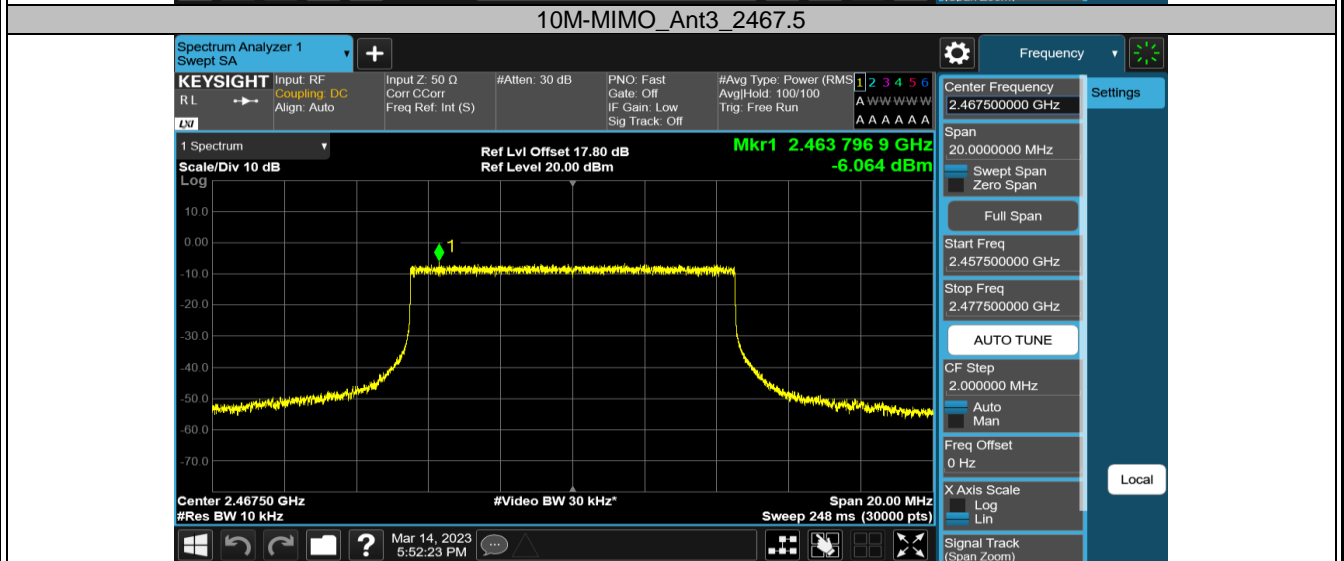

2.4GHz SDR, 3MHz BW CA mode

TestMode	Channel	Antenna	Result[dBm/3-100kHz]	Limit[dBm/3kHz]	Verdict
3MCA-MIMO	2408.2	Ant0	0.72	≤8.00	PASS
		Ant3	0.04	≤8.00	PASS
		Total	3.40	≤8.00	PASS
	2438.2	Ant0	0.87	≤8.00	PASS
		Ant3	0.37	≤8.00	PASS
		Total	3.64	≤8.00	PASS
	2471.2	Ant0	1.03	≤8.00	PASS
		Ant3	0.41	≤8.00	PASS
		Total	3.74	≤8.00	PASS

2.4GHz SDR, 10MHz BW

TestMode	Channel	Antenna	Result[dBm/3-100kHz]	Limit[dBm/3kHz]	Verdict
10M-MIMO	2407.5	Ant0	-4.75	≤8.00	PASS
		Ant3	-5.53	≤8.00	PASS
		Total	-2.11	≤8.00	PASS
	2437.5	Ant0	-1.10	≤8.00	PASS
		Ant3	-2.79	≤8.00	PASS
		Total	1.15	≤8.00	PASS
	2467.5	Ant0	-6.28	≤8.00	PASS
		Ant3	-6.06	≤8.00	PASS
		Total	-3.16	≤8.00	PASS