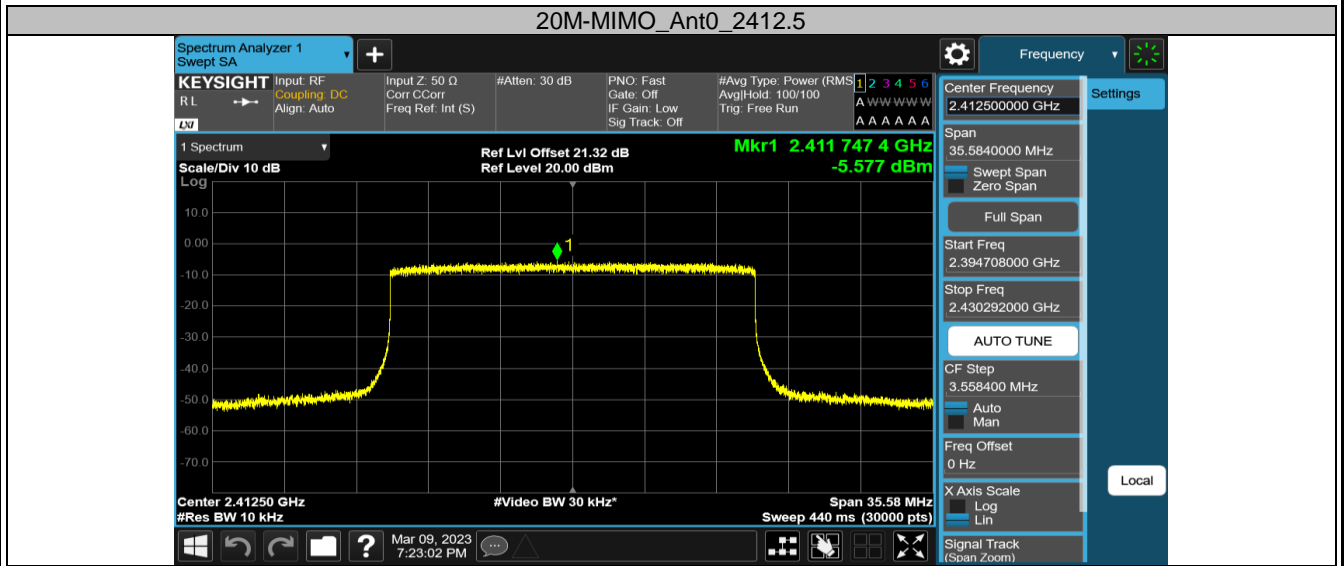

2.4GHz SDR, 10MHz BW

TestMode	Channel	Antenna	Result[dBm/3-100kHz]	Limit[dBm/3kHz]	Verdict
10M-MIMO	2407.5	Ant0	-4.75	≤8.00	PASS
		Ant3	-5.53	≤8.00	PASS
		Total	-2.11	≤8.00	PASS
	2437.5	Ant0	-1.10	≤8.00	PASS
		Ant3	-2.79	≤8.00	PASS
		Total	1.15	≤8.00	PASS
	2467.5	Ant0	-6.28	≤8.00	PASS
		Ant3	-6.06	≤8.00	PASS
		Total	-3.16	≤8.00	PASS

2.4GHz SDR, 20MHz BW

TestMode	Channel	Antenna	Result[dBm/3-100kHz]	Limit[dBm/3kHz]	Verdict
20M-MIMO	2412.5	Ant0	-5.58	≤8.00	PASS
		Ant3	-5.59	≤8.00	PASS
		Total	-2.57	≤8.00	PASS
	2437.5	Ant0	-3.90	≤8.00	PASS
		Ant3	-5.35	≤8.00	PASS
		Total	-1.55	≤8.00	PASS
	2462.5	Ant0	-6.20	≤8.00	PASS
		Ant3	-7.99	≤8.00	PASS
		Total	-3.99	≤8.00	PASS