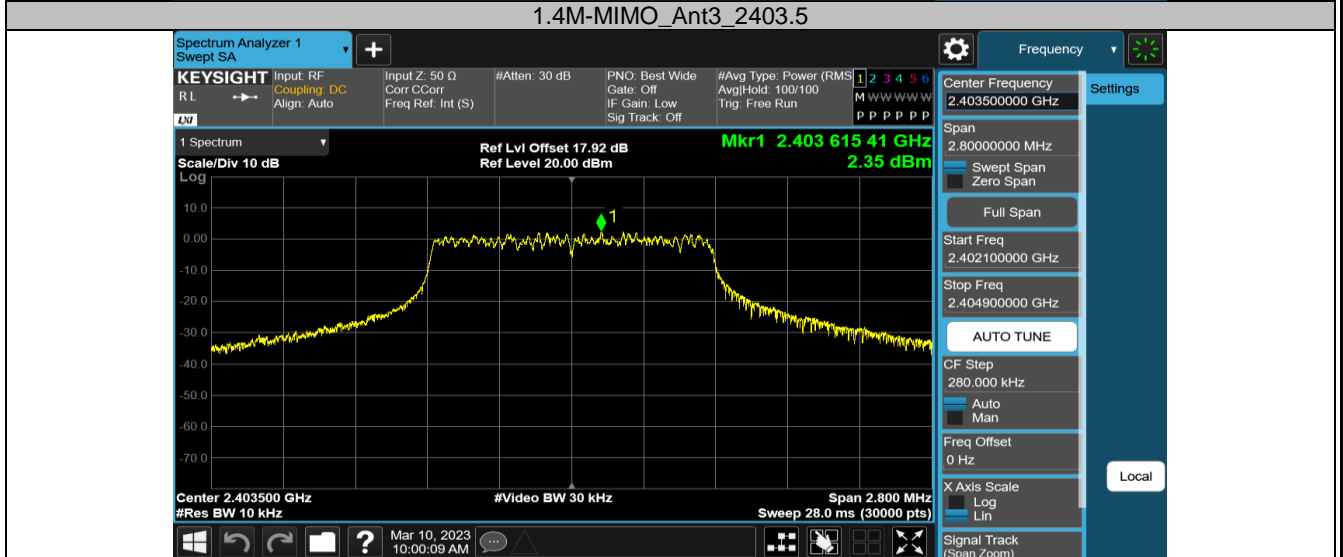

Appendix A: Test Results of 2.4GHz SDR

APPENDIX A: TEST RESULTS OF 2.4GHZ SDR.....	1
APPENDIX A.1: TEST RESULTS OF CONDUCTED POWER SPECTRAL DENSITY	2
2.4GHz SDR, 1.4MHz BW.....	2
2.4GHz SDR, 1.4MHz BW CA mode	5
2.4GHz SDR, 3MHz BW.....	8
2.4GHz SDR, 3MHz BW CA mode.....	11
2.4GHz SDR, 10MHz BW.....	14
2.4GHz SDR, 20MHz BW.....	17
2.4GHz SDR, 40MHz BW.....	20
APPENDIX A.2: TEST RESULTS OF 6DB BANDWIDTH	23
2.4GHz SDR, 1.4MHz BW.....	23
2.4GHz SDR, 1.4MHz BW CA mode	24
2.4GHz SDR, 3MHz BW.....	25
2.4GHz SDR, 3MHz BW CA mode.....	26
2.4GHz SDR, 10MHz BW.....	27
2.4GHz SDR, 20MHz BW.....	28
2.4GHz SDR, 40MHz BW.....	29
APPENDIX A.3: TEST RESULTS OF 99% BANDWIDTH.....	30
2.4GHz SDR, 1.4MHz BW.....	30
2.4GHz SDR, 1.4MHz BW CA mode	31
2.4GHz SDR, 3MHz BW.....	32
2.4GHz SDR, 3MHz BW CA mode.....	33
2.4GHz SDR, 10MHz BW.....	34
2.4GHz SDR, 20MHz BW.....	35
2.4GHz SDR, 40MHz BW.....	36
APPENDIX A.4: TEST RESULTS OF CONDUCTED SPURIOUS EMISSIONS MEASURED IN 100 KHz BANDWIDTH	37
Bandedge	37
Conducted Spurious Emission	44
APPENDIX A.5: TEST RESULTS OF RADIATED SPURIOUS EMISSIONS	72
30MHz - 1GHz (Worst case)	72
1GHz - 18GHz.....	74
APPENDIX A.5: TEST RESULTS OF RADIATED EMISSIONS IN RESTRICTED BANDS	102
2.4GHz SDR, 1.4MHz BW.....	102
2.4GHz SDR, 1.4MHz BW CA mode	106
2.4GHz SDR, 3MHz BW.....	110
2.4GHz SDR, 3MHz BW CA mode.....	114
2.4GHz SDR, 10MHz BW.....	118
2.4GHz SDR, 20MHz BW.....	126
2.4GHz SDR, 40MHz BW.....	134

Appendix A.1: Test Results of Conducted Power Spectral Density

2.4GHz SDR, 1.4MHz BW

TestMode	Channel	Antenna	Result[dBm/3-100kHz]	Limit[dBm/3kHz]	Verdict
1.4M-MIMO	2403.5	Ant0	2.97	≤8.00	PASS
		Ant3	2.35	≤8.00	PASS
		Total	5.68	≤8.00	PASS
	2435.5	Ant0	3.28	≤8.00	PASS
		Ant3	2.62	≤8.00	PASS
		Total	5.97	≤8.00	PASS
	2469.5	Ant0	3.32	≤8.00	PASS
		Ant3	2.60	≤8.00	PASS
		Total	5.99	≤8.00	PASS