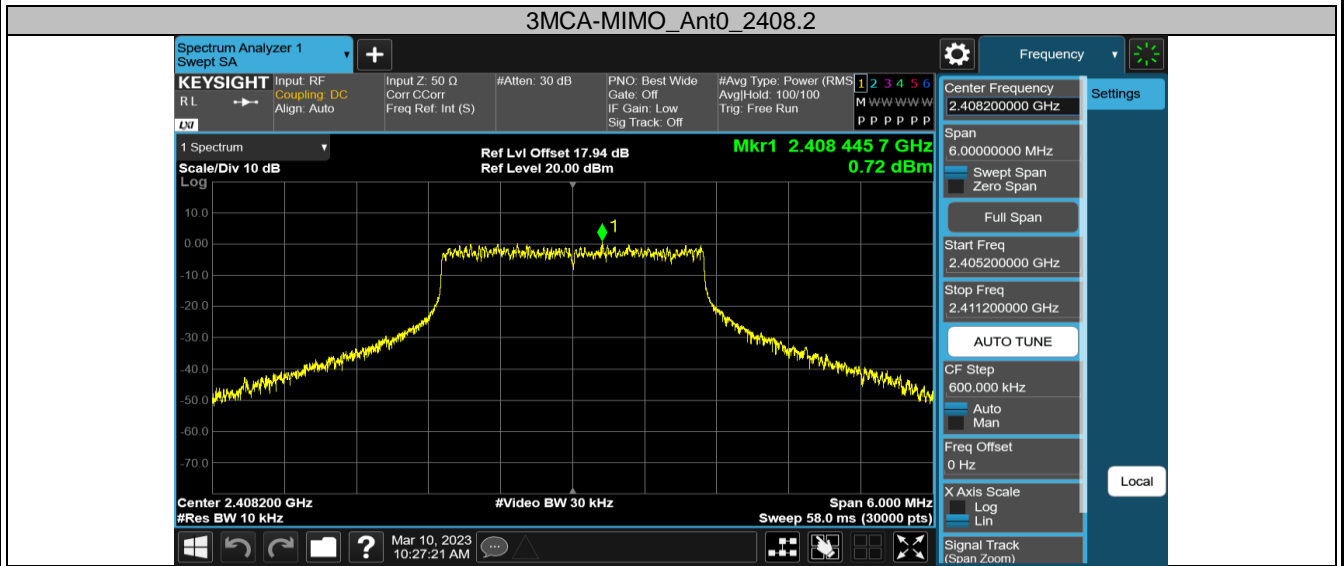

2.4GHz SDR, 3MHz BW CA mode

TestMode	Channel	Antenna	Result[dBm/3-100kHz]	Limit[dBm/3kHz]	Verdict
3MCA-MIMO	2408.2	Ant0	0.72	≤8.00	PASS
		Ant3	0.04	≤8.00	PASS
		Total	3.40	≤8.00	PASS
	2438.2	Ant0	0.87	≤8.00	PASS
		Ant3	0.37	≤8.00	PASS
		Total	3.64	≤8.00	PASS
	2471.2	Ant0	1.03	≤8.00	PASS
		Ant3	0.41	≤8.00	PASS
		Total	3.74	≤8.00	PASS