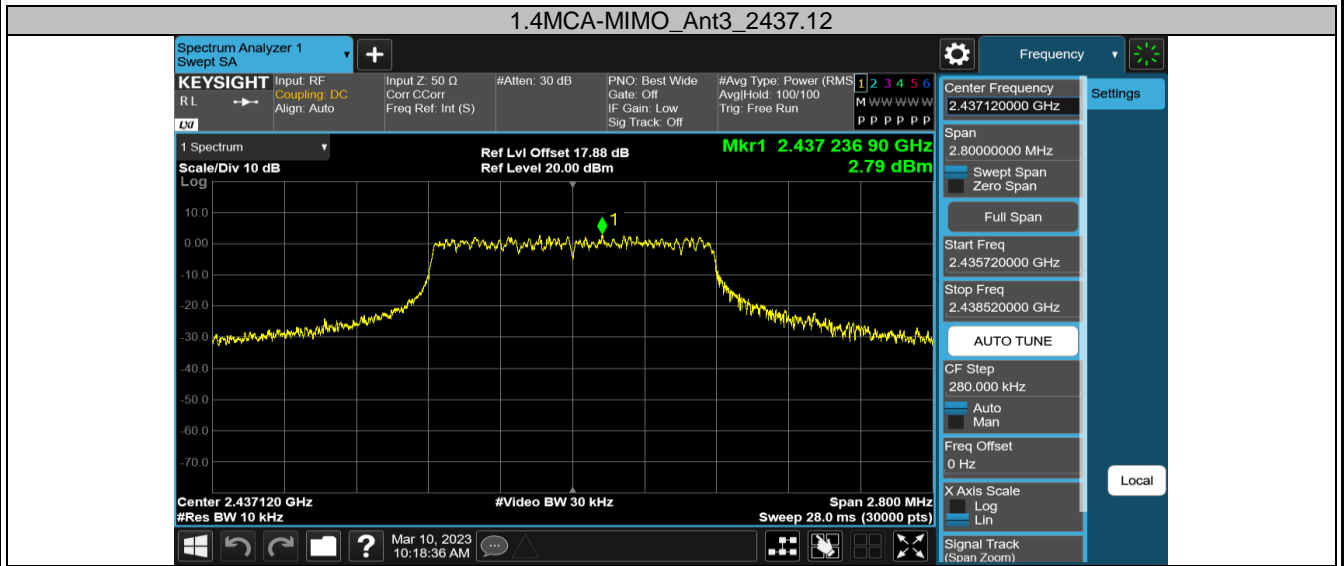

Appendix A.1: Test Results of Conducted Power Spectral Density

2.4GHz SDR, 1.4MHz BW

TestMode	Channel	Antenna	Result[dBm/3-100kHz]	Limit[dBm/3kHz]	Verdict
1.4M-MIMO	2403.5	Ant0	2.97	≤8.00	PASS
		Ant3	2.35	≤8.00	PASS
		Total	5.68	≤8.00	PASS
	2435.5	Ant0	3.28	≤8.00	PASS
		Ant3	2.62	≤8.00	PASS
		Total	5.97	≤8.00	PASS
	2469.5	Ant0	3.32	≤8.00	PASS
		Ant3	2.60	≤8.00	PASS
		Total	5.99	≤8.00	PASS

2.4GHz SDR, 1.4MHz BW CA mode

TestMode	Channel	Antenna	Result[dBm/3-100kHz]	Limit[dBm/3kHz]	Verdict
1.4MCA-MIMO	2405.12	Ant0	2.92	≤8.00	PASS
		Ant3	2.32	≤8.00	PASS
		Total	5.64	≤8.00	PASS
	2437.12	Ant0	3.28	≤8.00	PASS
		Ant3	2.79	≤8.00	PASS
		Total	6.05	≤8.00	PASS
	2471.12	Ant0	3.49	≤8.00	PASS
		Ant3	2.86	≤8.00	PASS
		Total	6.20	≤8.00	PASS