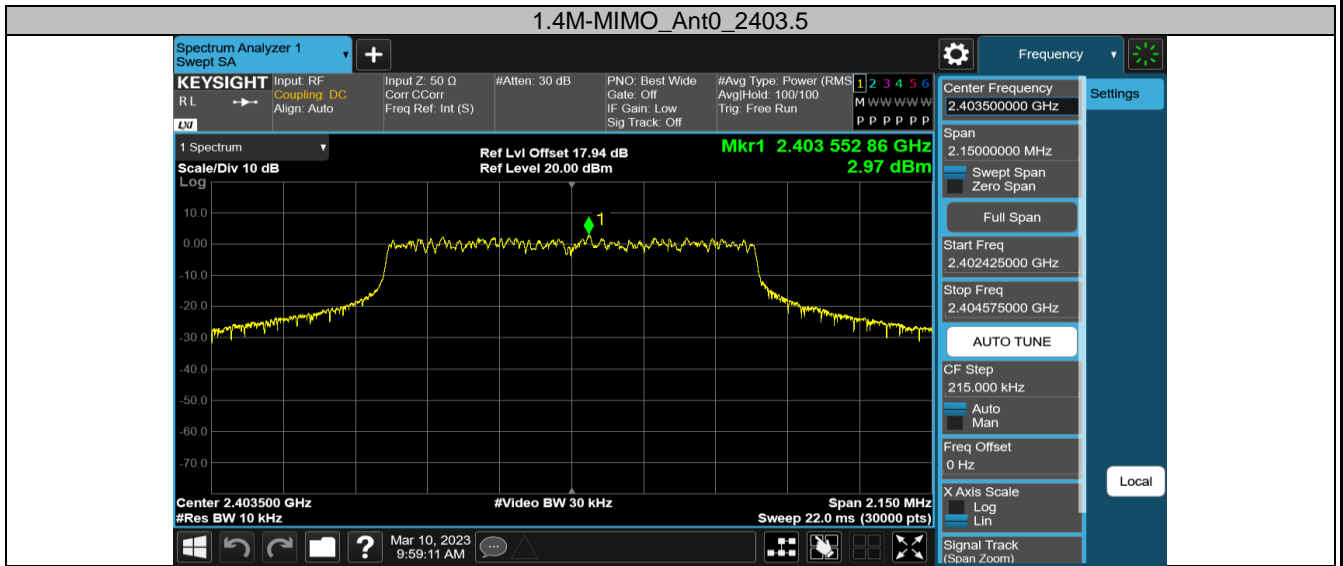

Appendix A: Test Results of 2.4GHz SDR

APPENDIX A: TEST RESULTS OF 2.4GHZ SDR.....	1
APPENDIX A.1: TEST RESULTS OF CONDUCTED POWER SPECTRAL DENSITY	2
2.4GHz SDR, 1.4MHz BW.....	2
2.4GHz SDR, 1.4MHz BW CA mode	5
2.4GHz SDR, 3MHz BW.....	8
2.4GHz SDR, 3MHz BW CA mode.....	11
2.4GHz SDR, 10MHz BW.....	14
2.4GHz SDR, 20MHz BW.....	17
2.4GHz SDR, 40MHz BW.....	20
APPENDIX A.2: TEST RESULTS OF 6DB BANDWIDTH	23
2.4GHz SDR, 1.4MHz BW.....	23
2.4GHz SDR, 1.4MHz BW CA mode	24
2.4GHz SDR, 3MHz BW.....	25
2.4GHz SDR, 3MHz BW CA mode.....	26
2.4GHz SDR, 10MHz BW.....	27
2.4GHz SDR, 20MHz BW.....	28
2.4GHz SDR, 40MHz BW.....	29
APPENDIX A.3: TEST RESULTS OF 99% BANDWIDTH.....	30
2.4GHz SDR, 1.4MHz BW.....	30
2.4GHz SDR, 1.4MHz BW CA mode	31
2.4GHz SDR, 3MHz BW.....	32
2.4GHz SDR, 3MHz BW CA mode.....	33
2.4GHz SDR, 10MHz BW.....	34
2.4GHz SDR, 20MHz BW.....	35
2.4GHz SDR, 40MHz BW.....	36
APPENDIX A.4: TEST RESULTS OF CONDUCTED SPURIOUS EMISSIONS MEASURED IN 100 KHz BANDWIDTH	37
Bandedge	37
Conducted Spurious Emission	44
APPENDIX A.5: TEST RESULTS OF RADIATED SPURIOUS EMISSIONS	72
30MHz - 1GHz (Worst case)	72
1GHz - 18GHz.....	74
APPENDIX A.5: TEST RESULTS OF RADIATED EMISSIONS IN RESTRICTED BANDS	102
2.4GHz SDR, 1.4MHz BW.....	102
2.4GHz SDR, 1.4MHz BW CA mode	106
2.4GHz SDR, 3MHz BW.....	110
2.4GHz SDR, 3MHz BW CA mode.....	114
2.4GHz SDR, 10MHz BW.....	118
2.4GHz SDR, 20MHz BW.....	126
2.4GHz SDR, 40MHz BW.....	134

Appendix A.1: Test Results of Conducted Power Spectral Density

2.4GHz SDR, 1.4MHz BW

TestMode	Channel	Antenna	Result[dBm/3-100kHz]	Limit[dBm/3kHz]	Verdict
1.4M-MIMO	2403.5	Ant0	2.97	≤8.00	PASS
		Ant3	2.35	≤8.00	PASS
		Total	5.68	≤8.00	PASS
	2435.5	Ant0	3.28	≤8.00	PASS
		Ant3	2.62	≤8.00	PASS
		Total	5.97	≤8.00	PASS
	2469.5	Ant0	3.32	≤8.00	PASS
		Ant3	2.60	≤8.00	PASS
		Total	5.99	≤8.00	PASS