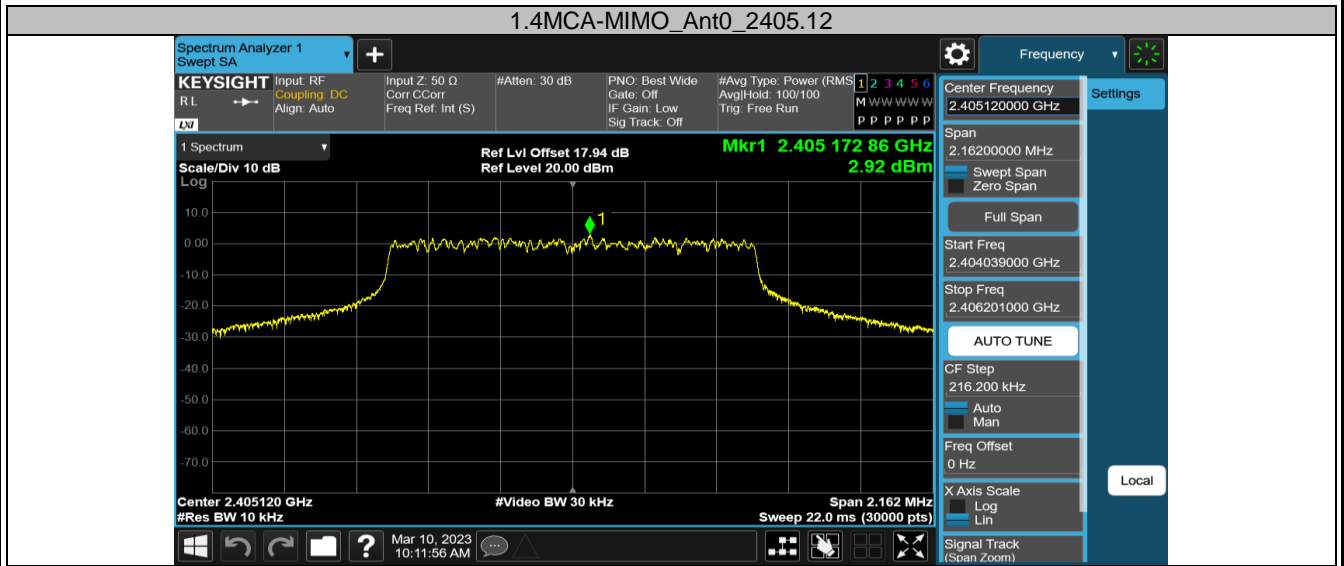

Appendix A.1: Test Results of Conducted Power Spectral Density

2.4GHz SDR, 1.4MHz BW

TestMode	Channel	Antenna	Result[dBm/3-100kHz]	Limit[dBm/3kHz]	Verdict
1.4M-MIMO	2403.5	Ant0	2.97	≤8.00	PASS
		Ant3	2.35	≤8.00	PASS
		Total	5.68	≤8.00	PASS
	2435.5	Ant0	3.28	≤8.00	PASS
		Ant3	2.62	≤8.00	PASS
		Total	5.97	≤8.00	PASS
	2469.5	Ant0	3.32	≤8.00	PASS
		Ant3	2.60	≤8.00	PASS
		Total	5.99	≤8.00	PASS

2.4GHz SDR, 1.4MHz BW CA mode

TestMode	Channel	Antenna	Result[dBm/3-100kHz]	Limit[dBm/3kHz]	Verdict
1.4MCA-MIMO	2405.12	Ant0	2.92	≤8.00	PASS
		Ant3	2.32	≤8.00	PASS
		Total	5.64	≤8.00	PASS
	2437.12	Ant0	3.28	≤8.00	PASS
		Ant3	2.79	≤8.00	PASS
		Total	6.05	≤8.00	PASS
	2471.12	Ant0	3.49	≤8.00	PASS
		Ant3	2.86	≤8.00	PASS
		Total	6.20	≤8.00	PASS