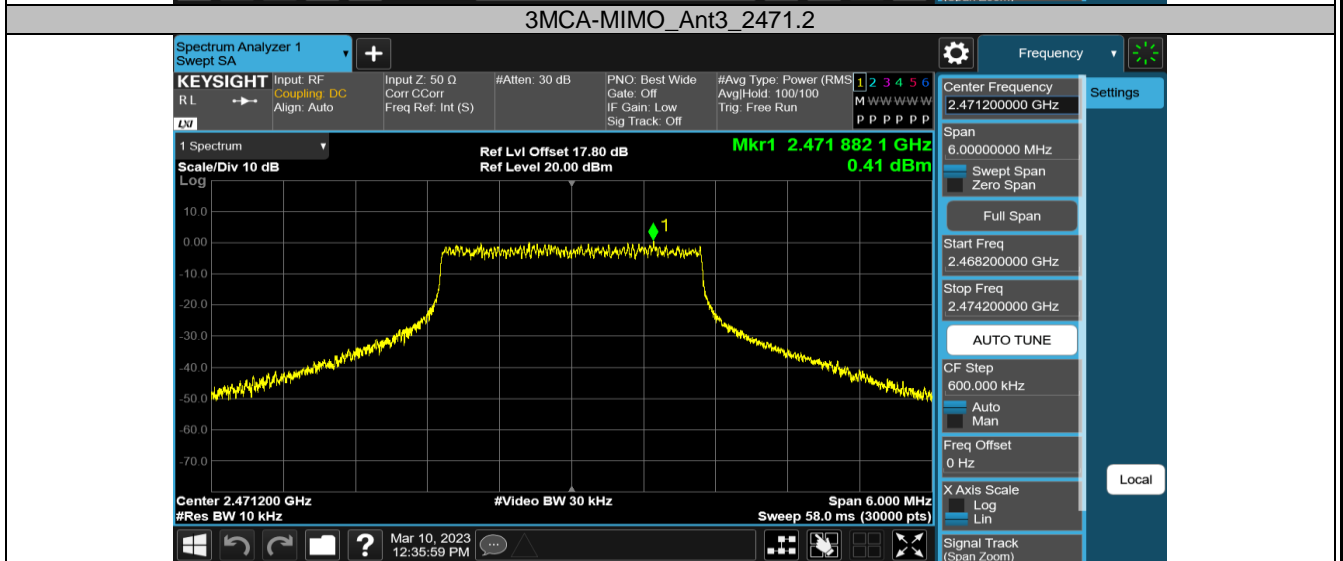

2.4GHz SDR, 3MHz BW

TestMode	Channel	Antenna	Result[dBm/3-100kHz]	Limit[dBm/3kHz]	Verdict
3M-MIMO	2405.5	Ant0	0.90	≤8.00	PASS
		Ant3	0.43	≤8.00	PASS
		Total	3.68	≤8.00	PASS
	2435.5	Ant0	1.16	≤8.00	PASS
		Ant3	0.59	≤8.00	PASS
		Total	3.89	≤8.00	PASS
	2468.5	Ant0	1.33	≤8.00	PASS
		Ant3	0.78	≤8.00	PASS
		Total	4.07	≤8.00	PASS

2.4GHz SDR, 3MHz BW CA mode

TestMode	Channel	Antenna	Result[dBm/3-100kHz]	Limit[dBm/3kHz]	Verdict
3MCA-MIMO	2408.2	Ant0	0.72	≤8.00	PASS
		Ant3	0.04	≤8.00	PASS
		Total	3.40	≤8.00	PASS
	2438.2	Ant0	0.87	≤8.00	PASS
		Ant3	0.37	≤8.00	PASS
		Total	3.64	≤8.00	PASS
	2471.2	Ant0	1.03	≤8.00	PASS
		Ant3	0.41	≤8.00	PASS
		Total	3.74	≤8.00	PASS