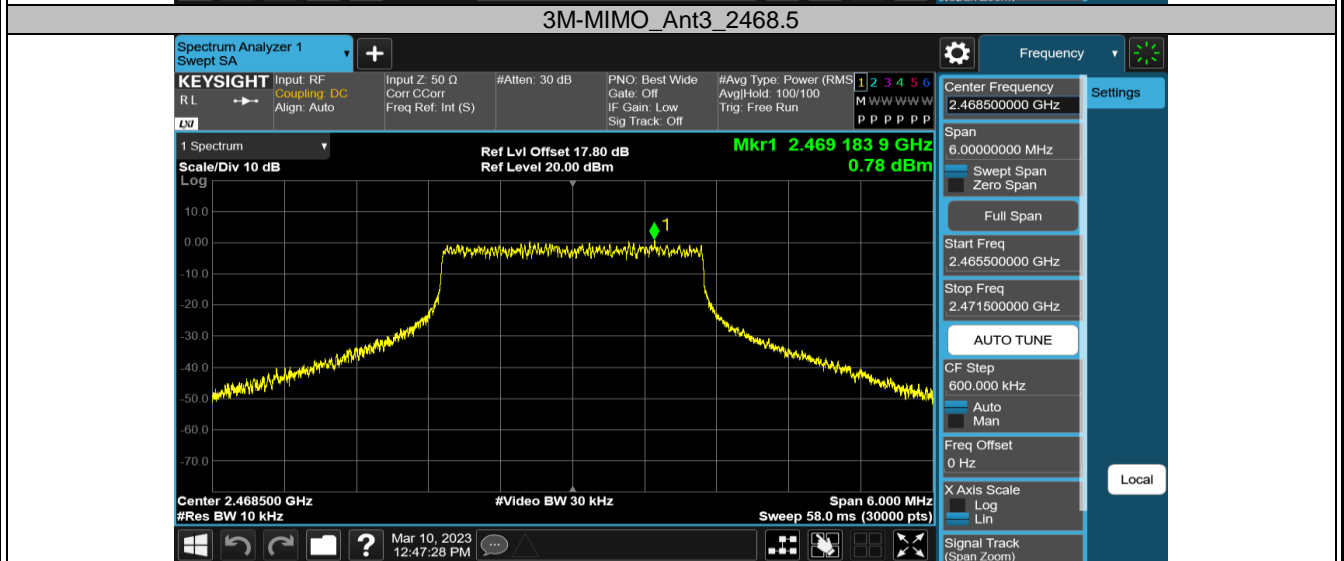

Appendix A.1: Test Results of Conducted Power Spectral Density

2.4GHz SDR, 1.4MHz BW

TestMode	Channel	Antenna	Result[dBm/3-100kHz]	Limit[dBm/3kHz]	Verdict
1.4M-MIMO	2403.5	Ant0	2.97	≤8.00	PASS
		Ant3	2.35	≤8.00	PASS
		Total	5.68	≤8.00	PASS
	2435.5	Ant0	3.28	≤8.00	PASS
		Ant3	2.62	≤8.00	PASS
		Total	5.97	≤8.00	PASS
	2469.5	Ant0	3.32	≤8.00	PASS
		Ant3	2.60	≤8.00	PASS
		Total	5.99	≤8.00	PASS

2.4GHz SDR, 1.4MHz BW CA mode

TestMode	Channel	Antenna	Result[dBm/3-100kHz]	Limit[dBm/3kHz]	Verdict
1.4MCA-MIMO	2405.12	Ant0	2.92	≤8.00	PASS
		Ant3	2.32	≤8.00	PASS
		Total	5.64	≤8.00	PASS
	2437.12	Ant0	3.28	≤8.00	PASS
		Ant3	2.79	≤8.00	PASS
		Total	6.05	≤8.00	PASS
	2471.12	Ant0	3.49	≤8.00	PASS
		Ant3	2.86	≤8.00	PASS
		Total	6.20	≤8.00	PASS

2.4GHz SDR, 3MHz BW

TestMode	Channel	Antenna	Result[dBm/3-100kHz]	Limit[dBm/3kHz]	Verdict
3M-MIMO	2405.5	Ant0	0.90	≤8.00	PASS
		Ant3	0.43	≤8.00	PASS
		Total	3.68	≤8.00	PASS
	2435.5	Ant0	1.16	≤8.00	PASS
		Ant3	0.59	≤8.00	PASS
		Total	3.89	≤8.00	PASS
	2468.5	Ant0	1.33	≤8.00	PASS
		Ant3	0.78	≤8.00	PASS
		Total	4.07	≤8.00	PASS