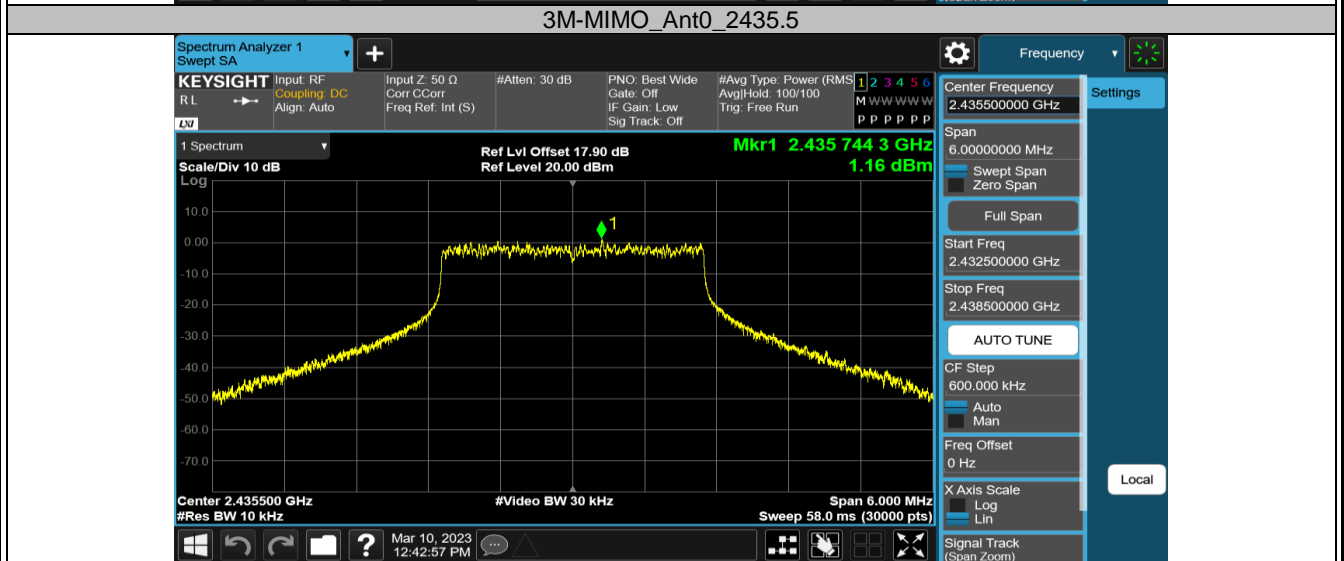

Appendix A.1: Test Results of Conducted Power Spectral Density

2.4GHz SDR, 1.4MHz BW

TestMode	Channel	Antenna	Result[dBm/3-100kHz]	Limit[dBm/3kHz]	Verdict
1.4M-MIMO	2403.5	Ant0	2.97	≤8.00	PASS
		Ant3	2.35	≤8.00	PASS
		Total	5.68	≤8.00	PASS
	2435.5	Ant0	3.28	≤8.00	PASS
		Ant3	2.62	≤8.00	PASS
		Total	5.97	≤8.00	PASS
	2469.5	Ant0	3.32	≤8.00	PASS
		Ant3	2.60	≤8.00	PASS
		Total	5.99	≤8.00	PASS

2.4GHz SDR, 1.4MHz BW CA mode

TestMode	Channel	Antenna	Result[dBm/3-100kHz]	Limit[dBm/3kHz]	Verdict
1.4MCA-MIMO	2405.12	Ant0	2.92	≤8.00	PASS
		Ant3	2.32	≤8.00	PASS
		Total	5.64	≤8.00	PASS
	2437.12	Ant0	3.28	≤8.00	PASS
		Ant3	2.79	≤8.00	PASS
		Total	6.05	≤8.00	PASS
	2471.12	Ant0	3.49	≤8.00	PASS
		Ant3	2.86	≤8.00	PASS
		Total	6.20	≤8.00	PASS

2.4GHz SDR, 3MHz BW

TestMode	Channel	Antenna	Result[dBm/3-100kHz]	Limit[dBm/3kHz]	Verdict
3M-MIMO	2405.5	Ant0	0.90	≤8.00	PASS
		Ant3	0.43	≤8.00	PASS
		Total	3.68	≤8.00	PASS
	2435.5	Ant0	1.16	≤8.00	PASS
		Ant3	0.59	≤8.00	PASS
		Total	3.89	≤8.00	PASS
	2468.5	Ant0	1.33	≤8.00	PASS
		Ant3	0.78	≤8.00	PASS
		Total	4.07	≤8.00	PASS