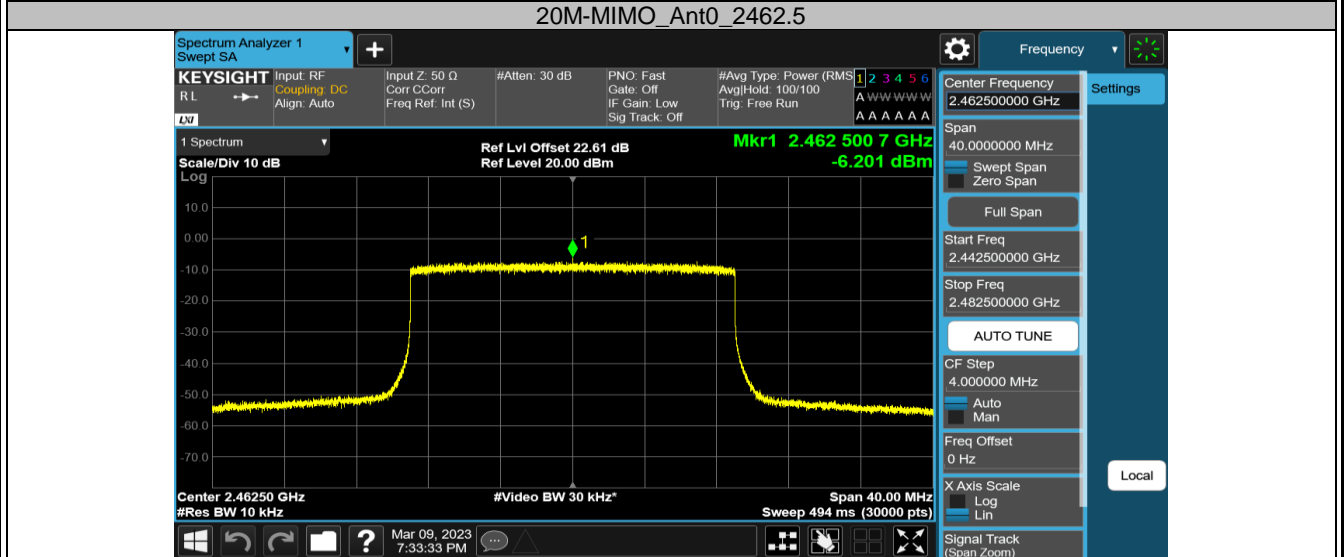

2.4GHz SDR, 10MHz BW

TestMode	Channel	Antenna	Result[dBm/3-100kHz]	Limit[dBm/3kHz]	Verdict
10M-MIMO	2407.5	Ant0	-4.75	≤8.00	PASS
		Ant3	-5.53	≤8.00	PASS
		Total	-2.11	≤8.00	PASS
	2437.5	Ant0	-1.10	≤8.00	PASS
		Ant3	-2.79	≤8.00	PASS
		Total	1.15	≤8.00	PASS
	2467.5	Ant0	-6.28	≤8.00	PASS
		Ant3	-6.06	≤8.00	PASS
		Total	-3.16	≤8.00	PASS

2.4GHz SDR, 20MHz BW

TestMode	Channel	Antenna	Result[dBm/3-100kHz]	Limit[dBm/3kHz]	Verdict
20M-MIMO	2412.5	Ant0	-5.58	≤8.00	PASS
		Ant3	-5.59	≤8.00	PASS
		Total	-2.57	≤8.00	PASS
	2437.5	Ant0	-3.90	≤8.00	PASS
		Ant3	-5.35	≤8.00	PASS
		Total	-1.55	≤8.00	PASS
	2462.5	Ant0	-6.20	≤8.00	PASS
		Ant3	-7.99	≤8.00	PASS
		Total	-3.99	≤8.00	PASS