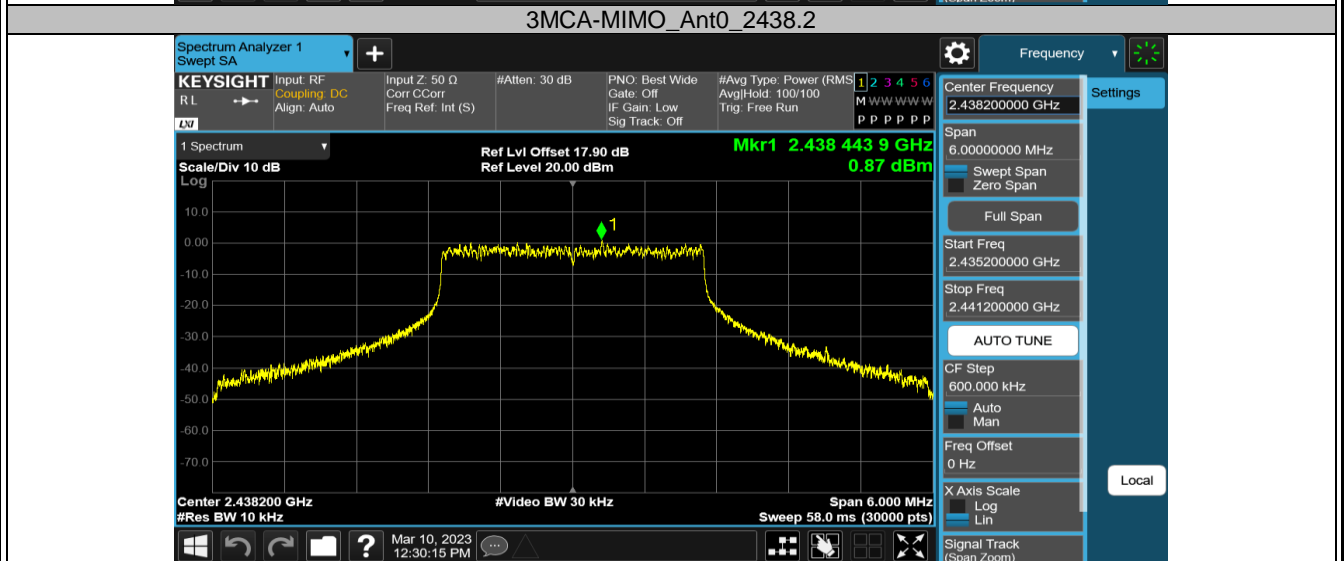

2.4GHz SDR, 3MHz BW

TestMode	Channel	Antenna	Result[dBm/3-100kHz]	Limit[dBm/3kHz]	Verdict
3M-MIMO	2405.5	Ant0	0.90	≤8.00	PASS
		Ant3	0.43	≤8.00	PASS
		Total	3.68	≤8.00	PASS
	2435.5	Ant0	1.16	≤8.00	PASS
		Ant3	0.59	≤8.00	PASS
		Total	3.89	≤8.00	PASS
	2468.5	Ant0	1.33	≤8.00	PASS
		Ant3	0.78	≤8.00	PASS
		Total	4.07	≤8.00	PASS

2.4GHz SDR, 3MHz BW CA mode

TestMode	Channel	Antenna	Result[dBm/3-100kHz]	Limit[dBm/3kHz]	Verdict
3MCA-MIMO	2408.2	Ant0	0.72	≤8.00	PASS
		Ant3	0.04	≤8.00	PASS
		Total	3.40	≤8.00	PASS
	2438.2	Ant0	0.87	≤8.00	PASS
		Ant3	0.37	≤8.00	PASS
		Total	3.64	≤8.00	PASS
	2471.2	Ant0	1.03	≤8.00	PASS
		Ant3	0.41	≤8.00	PASS
		Total	3.74	≤8.00	PASS