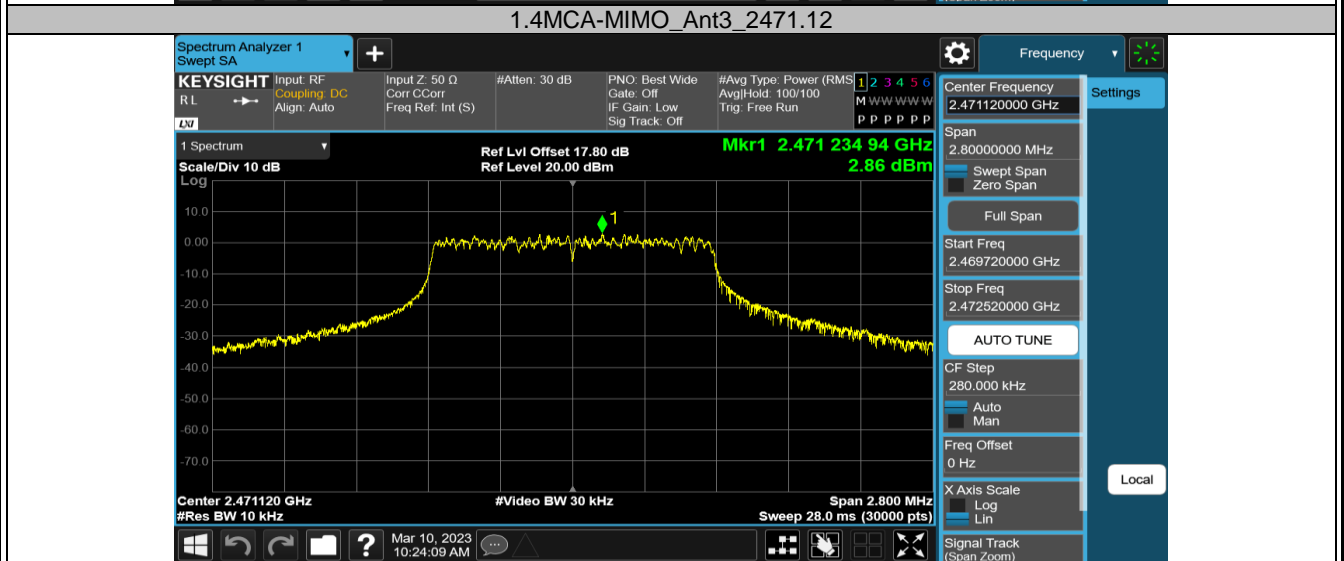

Appendix A.1: Test Results of Conducted Power Spectral Density

2.4GHz SDR, 1.4MHz BW

TestMode	Channel	Antenna	Result[dBm/3-100kHz]	Limit[dBm/3kHz]	Verdict
1.4M-MIMO	2403.5	Ant0	2.97	≤8.00	PASS
		Ant3	2.35	≤8.00	PASS
		Total	5.68	≤8.00	PASS
	2435.5	Ant0	3.28	≤8.00	PASS
		Ant3	2.62	≤8.00	PASS
		Total	5.97	≤8.00	PASS
	2469.5	Ant0	3.32	≤8.00	PASS
		Ant3	2.60	≤8.00	PASS
		Total	5.99	≤8.00	PASS

2.4GHz SDR, 1.4MHz BW CA mode

TestMode	Channel	Antenna	Result[dBm/3-100kHz]	Limit[dBm/3kHz]	Verdict
1.4MCA-MIMO	2405.12	Ant0	2.92	≤8.00	PASS
		Ant3	2.32	≤8.00	PASS
		Total	5.64	≤8.00	PASS
	2437.12	Ant0	3.28	≤8.00	PASS
		Ant3	2.79	≤8.00	PASS
		Total	6.05	≤8.00	PASS
	2471.12	Ant0	3.49	≤8.00	PASS
		Ant3	2.86	≤8.00	PASS
		Total	6.20	≤8.00	PASS