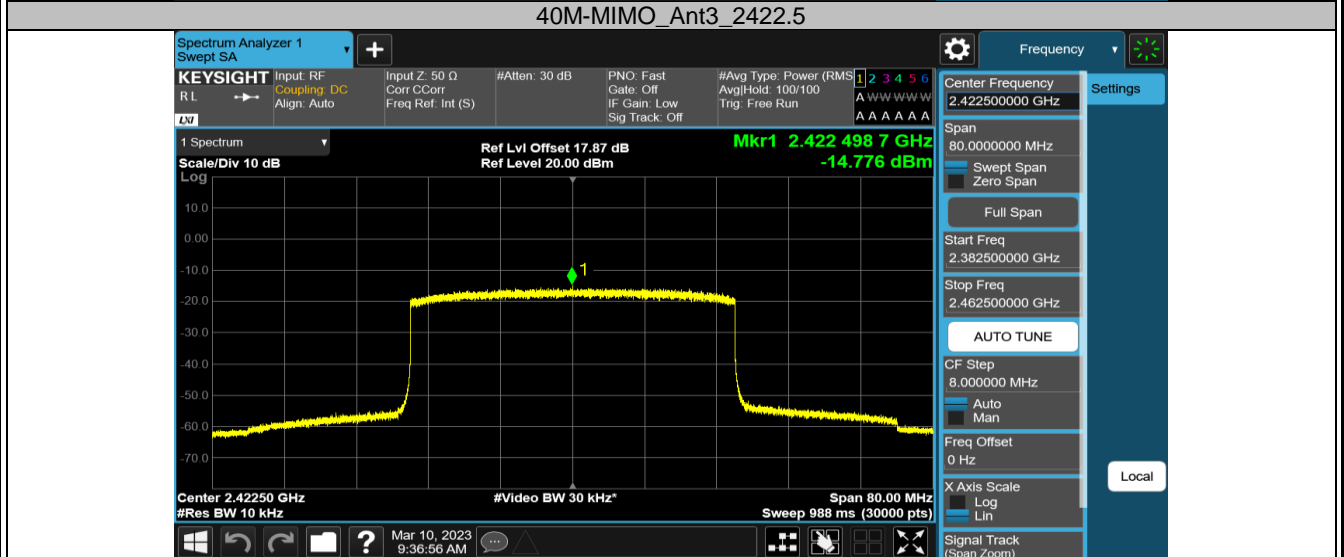

2.4GHz SDR, 20MHz BW

TestMode	Channel	Antenna	Result[dBm/3-100kHz]	Limit[dBm/3kHz]	Verdict
20M-MIMO	2412.5	Ant0	-5.58	≤8.00	PASS
		Ant3	-5.59	≤8.00	PASS
		Total	-2.57	≤8.00	PASS
	2437.5	Ant0	-3.90	≤8.00	PASS
		Ant3	-5.35	≤8.00	PASS
		Total	-1.55	≤8.00	PASS
	2462.5	Ant0	-6.20	≤8.00	PASS
		Ant3	-7.99	≤8.00	PASS
		Total	-3.99	≤8.00	PASS

2.4GHz SDR, 40MHz BW

TestMode	Channel	Antenna	Result[dBm/3-100kHz]	Limit[dBm/3kHz]	Verdict
40M-MIMO	2422.5	Ant0	-10.38	≤8.00	PASS
		Ant3	-14.78	≤8.00	PASS
		Total	-9.03	≤8.00	PASS
	2437.5	Ant0	-1.91	≤8.00	PASS
		Ant3	-6.11	≤8.00	PASS
		Total	-0.51	≤8.00	PASS
	2452.5	Ant0	-17.03	≤8.00	PASS
		Ant3	-14.76	≤8.00	PASS
		Total	-12.74	≤8.00	PASS