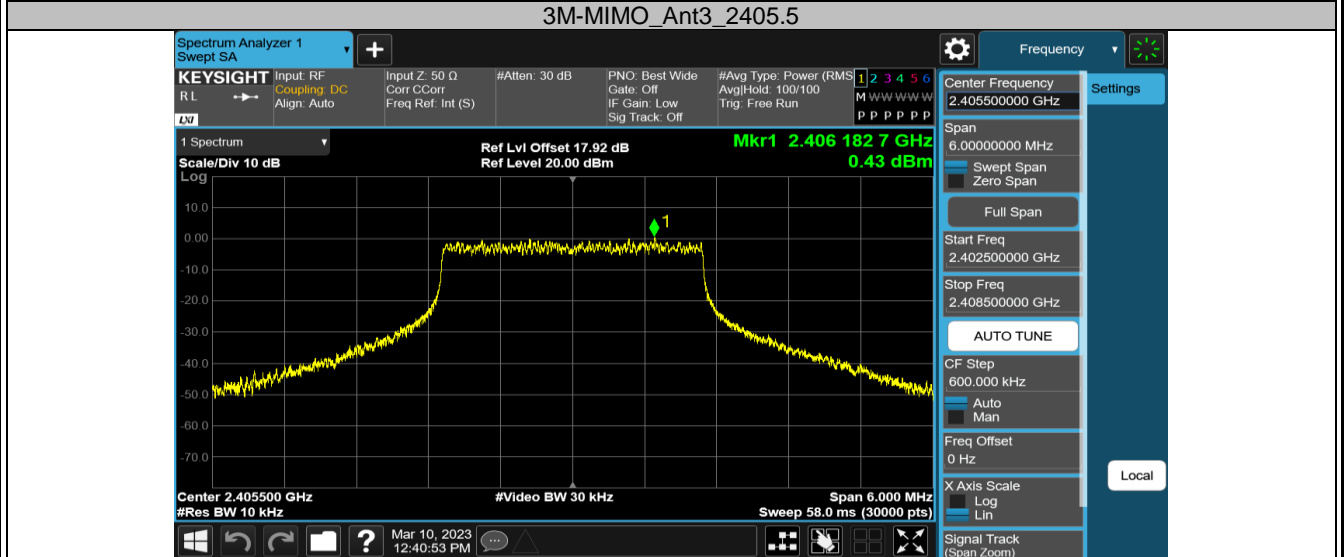

2.4GHz SDR, 1.4MHz BW CA mode

TestMode	Channel	Antenna	Result[dBm/3-100kHz]	Limit[dBm/3kHz]	Verdict
1.4MCA-MIMO	2405.12	Ant0	2.92	≤8.00	PASS
		Ant3	2.32	≤8.00	PASS
		Total	5.64	≤8.00	PASS
	2437.12	Ant0	3.28	≤8.00	PASS
		Ant3	2.79	≤8.00	PASS
		Total	6.05	≤8.00	PASS
	2471.12	Ant0	3.49	≤8.00	PASS
		Ant3	2.86	≤8.00	PASS
		Total	6.20	≤8.00	PASS

2.4GHz SDR, 3MHz BW

TestMode	Channel	Antenna	Result[dBm/3-100kHz]	Limit[dBm/3kHz]	Verdict
3M-MIMO	2405.5	Ant0	0.90	≤8.00	PASS
		Ant3	0.43	≤8.00	PASS
		Total	3.68	≤8.00	PASS
	2435.5	Ant0	1.16	≤8.00	PASS
		Ant3	0.59	≤8.00	PASS
		Total	3.89	≤8.00	PASS
	2468.5	Ant0	1.33	≤8.00	PASS
		Ant3	0.78	≤8.00	PASS
		Total	4.07	≤8.00	PASS