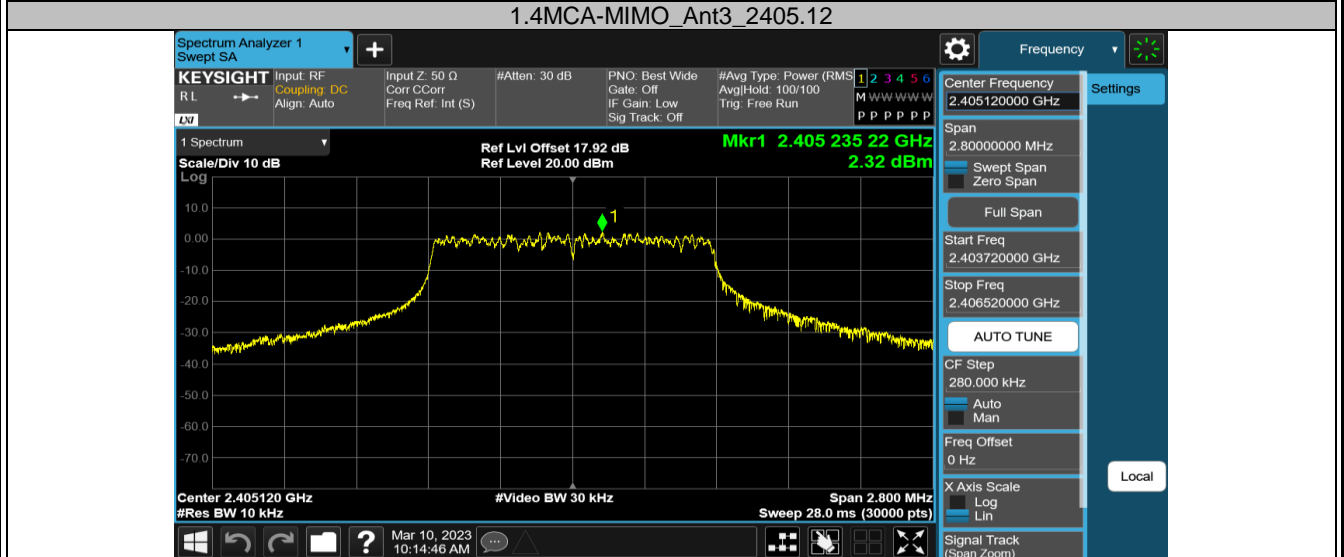

Appendix A.1: Test Results of Conducted Power Spectral Density

2.4GHz SDR, 1.4MHz BW

TestMode	Channel	Antenna	Result[dBm/3-100kHz]	Limit[dBm/3kHz]	Verdict
1.4M-MIMO	2403.5	Ant0	2.97	≤8.00	PASS
		Ant3	2.35	≤8.00	PASS
		Total	5.68	≤8.00	PASS
	2435.5	Ant0	3.28	≤8.00	PASS
		Ant3	2.62	≤8.00	PASS
		Total	5.97	≤8.00	PASS
	2469.5	Ant0	3.32	≤8.00	PASS
		Ant3	2.60	≤8.00	PASS
		Total	5.99	≤8.00	PASS

2.4GHz SDR, 1.4MHz BW CA mode

TestMode	Channel	Antenna	Result[dBm/3-100kHz]	Limit[dBm/3kHz]	Verdict
1.4MCA-MIMO	2405.12	Ant0	2.92	≤8.00	PASS
		Ant3	2.32	≤8.00	PASS
		Total	5.64	≤8.00	PASS
	2437.12	Ant0	3.28	≤8.00	PASS
		Ant3	2.79	≤8.00	PASS
		Total	6.05	≤8.00	PASS
	2471.12	Ant0	3.49	≤8.00	PASS
		Ant3	2.86	≤8.00	PASS
		Total	6.20	≤8.00	PASS