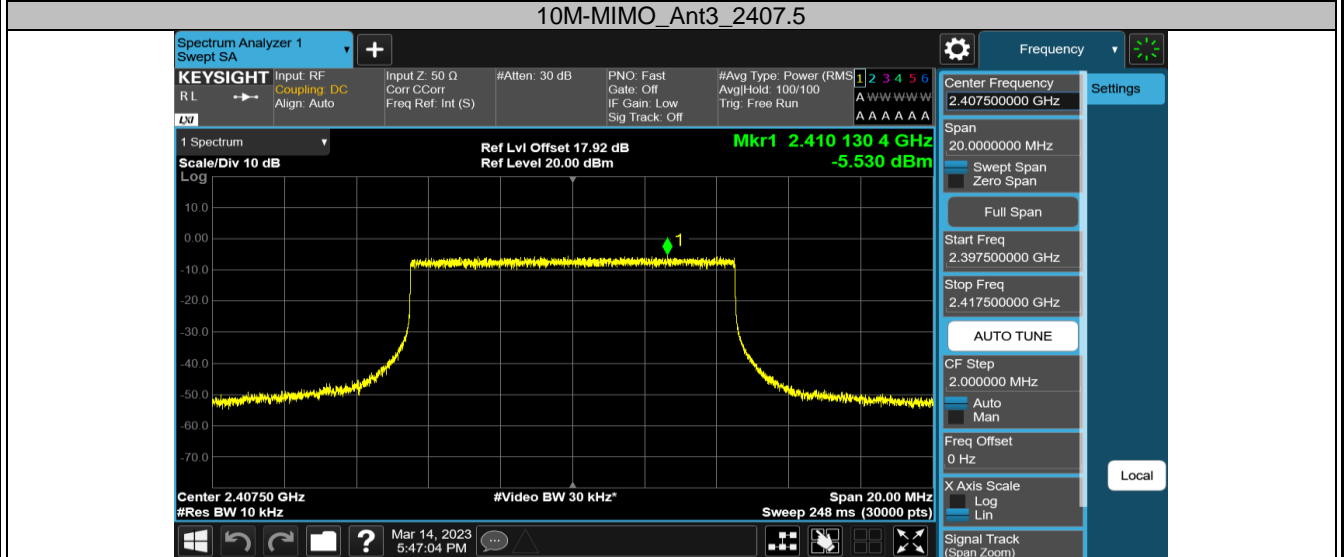

2.4GHz SDR, 3MHz BW CA mode

TestMode	Channel	Antenna	Result[dBm/3-100kHz]	Limit[dBm/3kHz]	Verdict
3MCA-MIMO	2408.2	Ant0	0.72	≤8.00	PASS
		Ant3	0.04	≤8.00	PASS
		Total	3.40	≤8.00	PASS
	2438.2	Ant0	0.87	≤8.00	PASS
		Ant3	0.37	≤8.00	PASS
		Total	3.64	≤8.00	PASS
	2471.2	Ant0	1.03	≤8.00	PASS
		Ant3	0.41	≤8.00	PASS
		Total	3.74	≤8.00	PASS

2.4GHz SDR, 10MHz BW

TestMode	Channel	Antenna	Result[dBm/3-100kHz]	Limit[dBm/3kHz]	Verdict
10M-MIMO	2407.5	Ant0	-4.75	≤8.00	PASS
		Ant3	-5.53	≤8.00	PASS
		Total	-2.11	≤8.00	PASS
	2437.5	Ant0	-1.10	≤8.00	PASS
		Ant3	-2.79	≤8.00	PASS
		Total	1.15	≤8.00	PASS
	2467.5	Ant0	-6.28	≤8.00	PASS
		Ant3	-6.06	≤8.00	PASS
		Total	-3.16	≤8.00	PASS