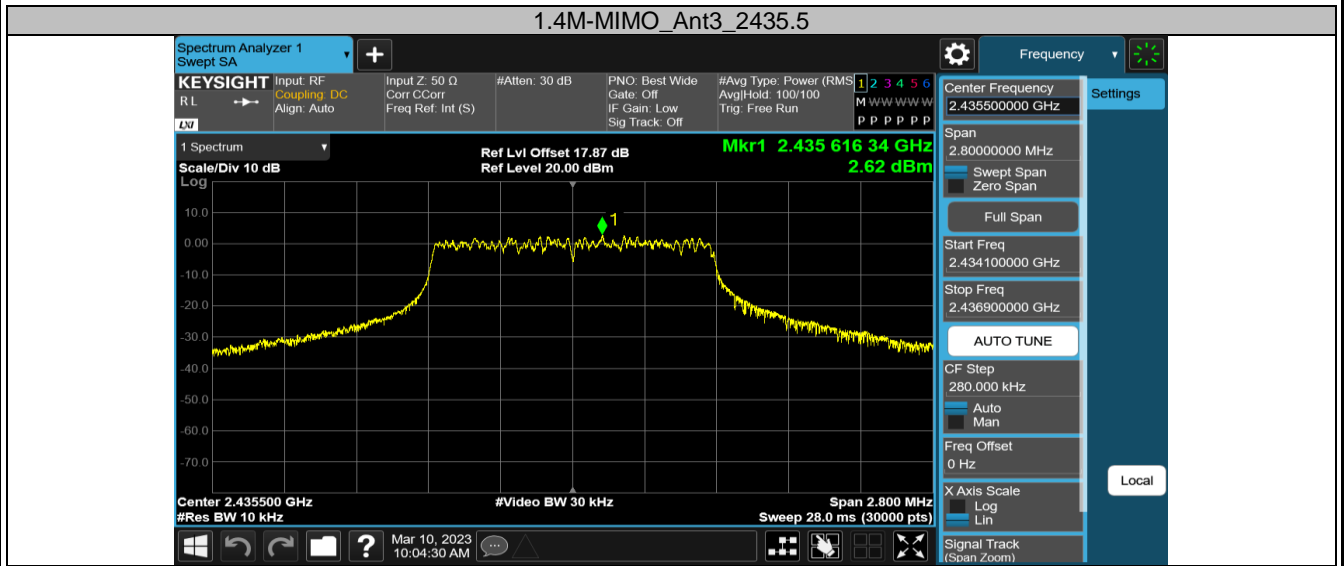

Appendix A: Test Results of 2.4GHz SDR

APPENDIX A: TEST RESULTS OF 2.4GHZ SDR.....	1
APPENDIX A.1: TEST RESULTS OF CONDUCTED POWER SPECTRAL DENSITY	2
2.4GHz SDR, 1.4MHz BW.....	2
2.4GHz SDR, 1.4MHz BW CA mode	5
2.4GHz SDR, 3MHz BW.....	8
2.4GHz SDR, 3MHz BW CA mode.....	11
2.4GHz SDR, 10MHz BW.....	14
2.4GHz SDR, 20MHz BW.....	17
2.4GHz SDR, 40MHz BW.....	20
APPENDIX A.2: TEST RESULTS OF 6DB BANDWIDTH	23
2.4GHz SDR, 1.4MHz BW.....	23
2.4GHz SDR, 1.4MHz BW CA mode	24
2.4GHz SDR, 3MHz BW.....	25
2.4GHz SDR, 3MHz BW CA mode.....	26
2.4GHz SDR, 10MHz BW.....	27
2.4GHz SDR, 20MHz BW.....	28
2.4GHz SDR, 40MHz BW.....	29
APPENDIX A.3: TEST RESULTS OF 99% BANDWIDTH.....	30
2.4GHz SDR, 1.4MHz BW.....	30
2.4GHz SDR, 1.4MHz BW CA mode	31
2.4GHz SDR, 3MHz BW.....	32
2.4GHz SDR, 3MHz BW CA mode.....	33
2.4GHz SDR, 10MHz BW.....	34
2.4GHz SDR, 20MHz BW.....	35
2.4GHz SDR, 40MHz BW.....	36
APPENDIX A.4: TEST RESULTS OF CONDUCTED SPURIOUS EMISSIONS MEASURED IN 100 KHz BANDWIDTH	37
Bandedge	37
Conducted Spurious Emission	44
APPENDIX A.5: TEST RESULTS OF RADIATED SPURIOUS EMISSIONS	72
30MHz - 1GHz (Worst case)	72
1GHz - 18GHz.....	74
APPENDIX A.5: TEST RESULTS OF RADIATED EMISSIONS IN RESTRICTED BANDS	102
2.4GHz SDR, 1.4MHz BW.....	102
2.4GHz SDR, 1.4MHz BW CA mode	106
2.4GHz SDR, 3MHz BW.....	110
2.4GHz SDR, 3MHz BW CA mode.....	114
2.4GHz SDR, 10MHz BW.....	118
2.4GHz SDR, 20MHz BW.....	126
2.4GHz SDR, 40MHz BW.....	134

Appendix A.1: Test Results of Conducted Power Spectral Density

2.4GHz SDR, 1.4MHz BW

TestMode	Channel	Antenna	Result[dBm/3-100kHz]	Limit[dBm/3kHz]	Verdict
1.4M-MIMO	2403.5	Ant0	2.97	≤8.00	PASS
		Ant3	2.35	≤8.00	PASS
		Total	5.68	≤8.00	PASS
	2435.5	Ant0	3.28	≤8.00	PASS
		Ant3	2.62	≤8.00	PASS
		Total	5.97	≤8.00	PASS
	2469.5	Ant0	3.32	≤8.00	PASS
		Ant3	2.60	≤8.00	PASS
		Total	5.99	≤8.00	PASS