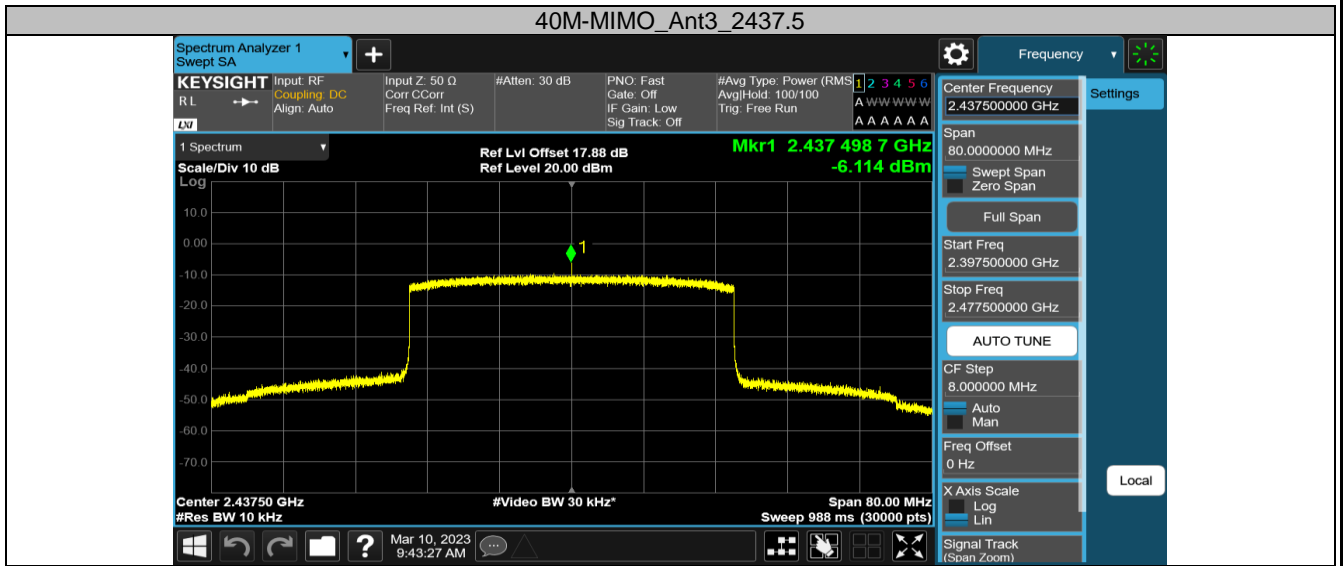

2.4GHz SDR, 20MHz BW

TestMode	Channel	Antenna	Result[dBm/3-100kHz]	Limit[dBm/3kHz]	Verdict
20M-MIMO	2412.5	Ant0	-5.58	≤8.00	PASS
		Ant3	-5.59	≤8.00	PASS
		Total	-2.57	≤8.00	PASS
	2437.5	Ant0	-3.90	≤8.00	PASS
		Ant3	-5.35	≤8.00	PASS
		Total	-1.55	≤8.00	PASS
	2462.5	Ant0	-6.20	≤8.00	PASS
		Ant3	-7.99	≤8.00	PASS
		Total	-3.99	≤8.00	PASS

2.4GHz SDR, 40MHz BW

TestMode	Channel	Antenna	Result[dBm/3-100kHz]	Limit[dBm/3kHz]	Verdict
40M-MIMO	2422.5	Ant0	-10.38	≤8.00	PASS
		Ant3	-14.78	≤8.00	PASS
		Total	-9.03	≤8.00	PASS
	2437.5	Ant0	-1.91	≤8.00	PASS
		Ant3	-6.11	≤8.00	PASS
		Total	-0.51	≤8.00	PASS
	2452.5	Ant0	-17.03	≤8.00	PASS
		Ant3	-14.76	≤8.00	PASS
		Total	-12.74	≤8.00	PASS