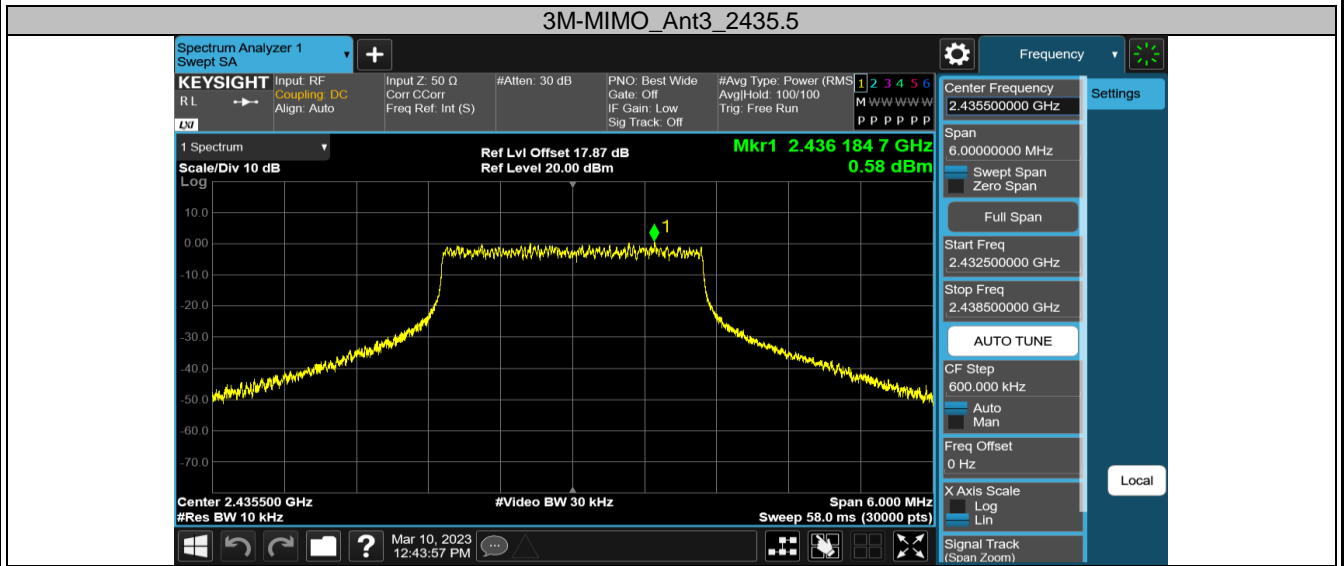

2.4GHz SDR, 3MHz BW CA mode

TestMode	Channel	Antenna	Result[dBm/3-100kHz]	Limit[dBm/3kHz]	Verdict
3MCA-MIMO	2408.2	Ant0	0.72	≤8.00	PASS
		Ant3	0.04	≤8.00	PASS
		Total	3.40	≤8.00	PASS
	2438.2	Ant0	0.87	≤8.00	PASS
		Ant3	0.37	≤8.00	PASS
		Total	3.64	≤8.00	PASS
	2471.2	Ant0	1.03	≤8.00	PASS
		Ant3	0.41	≤8.00	PASS
		Total	3.74	≤8.00	PASS