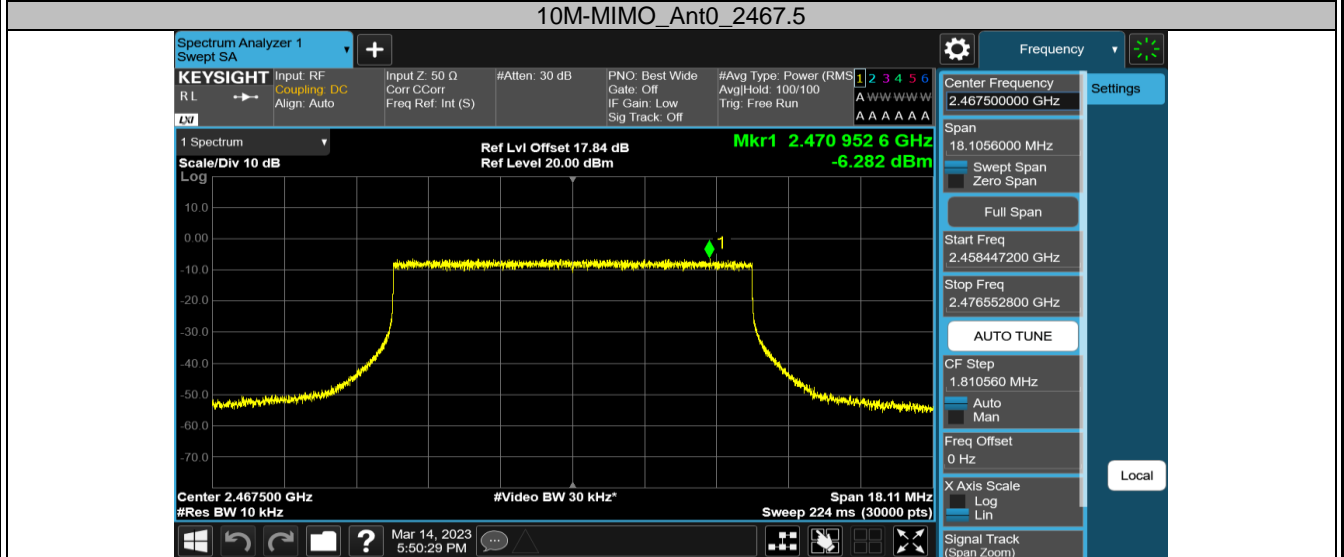

2.4GHz SDR, 3MHz BW CA mode

TestMode	Channel	Antenna	Result[dBm/3-100kHz]	Limit[dBm/3kHz]	Verdict
3MCA-MIMO	2408.2	Ant0	0.72	≤8.00	PASS
		Ant3	0.04	≤8.00	PASS
		Total	3.40	≤8.00	PASS
	2438.2	Ant0	0.87	≤8.00	PASS
		Ant3	0.37	≤8.00	PASS
		Total	3.64	≤8.00	PASS
	2471.2	Ant0	1.03	≤8.00	PASS
		Ant3	0.41	≤8.00	PASS
		Total	3.74	≤8.00	PASS

2.4GHz SDR, 10MHz BW

TestMode	Channel	Antenna	Result[dBm/3-100kHz]	Limit[dBm/3kHz]	Verdict
10M-MIMO	2407.5	Ant0	-4.75	≤8.00	PASS
		Ant3	-5.53	≤8.00	PASS
		Total	-2.11	≤8.00	PASS
	2437.5	Ant0	-1.10	≤8.00	PASS
		Ant3	-2.79	≤8.00	PASS
		Total	1.15	≤8.00	PASS
	2467.5	Ant0	-6.28	≤8.00	PASS
		Ant3	-6.06	≤8.00	PASS
		Total	-3.16	≤8.00	PASS