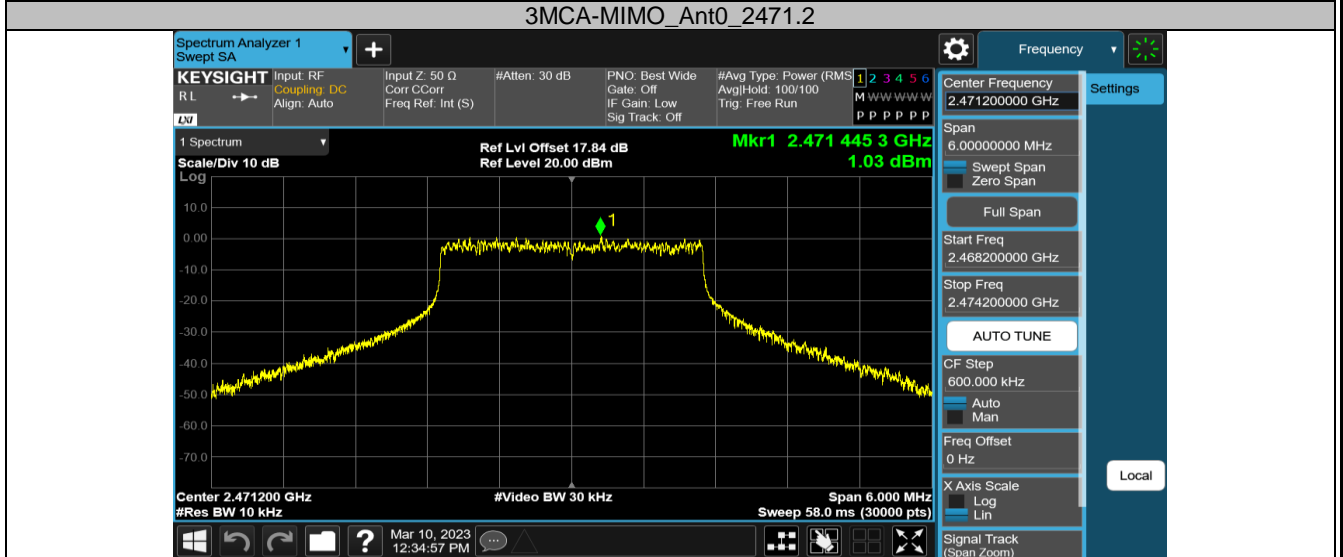

2.4GHz SDR, 3MHz BW

TestMode	Channel	Antenna	Result[dBm/3-100kHz]	Limit[dBm/3kHz]	Verdict
3M-MIMO	2405.5	Ant0	0.90	≤8.00	PASS
		Ant3	0.43	≤8.00	PASS
		Total	3.68	≤8.00	PASS
	2435.5	Ant0	1.16	≤8.00	PASS
		Ant3	0.59	≤8.00	PASS
		Total	3.89	≤8.00	PASS
	2468.5	Ant0	1.33	≤8.00	PASS
		Ant3	0.78	≤8.00	PASS
		Total	4.07	≤8.00	PASS

2.4GHz SDR, 3MHz BW CA mode

TestMode	Channel	Antenna	Result[dBm/3-100kHz]	Limit[dBm/3kHz]	Verdict
3MCA-MIMO	2408.2	Ant0	0.72	≤8.00	PASS
		Ant3	0.04	≤8.00	PASS
		Total	3.40	≤8.00	PASS
	2438.2	Ant0	0.87	≤8.00	PASS
		Ant3	0.37	≤8.00	PASS
		Total	3.64	≤8.00	PASS
	2471.2	Ant0	1.03	≤8.00	PASS
		Ant3	0.41	≤8.00	PASS
		Total	3.74	≤8.00	PASS