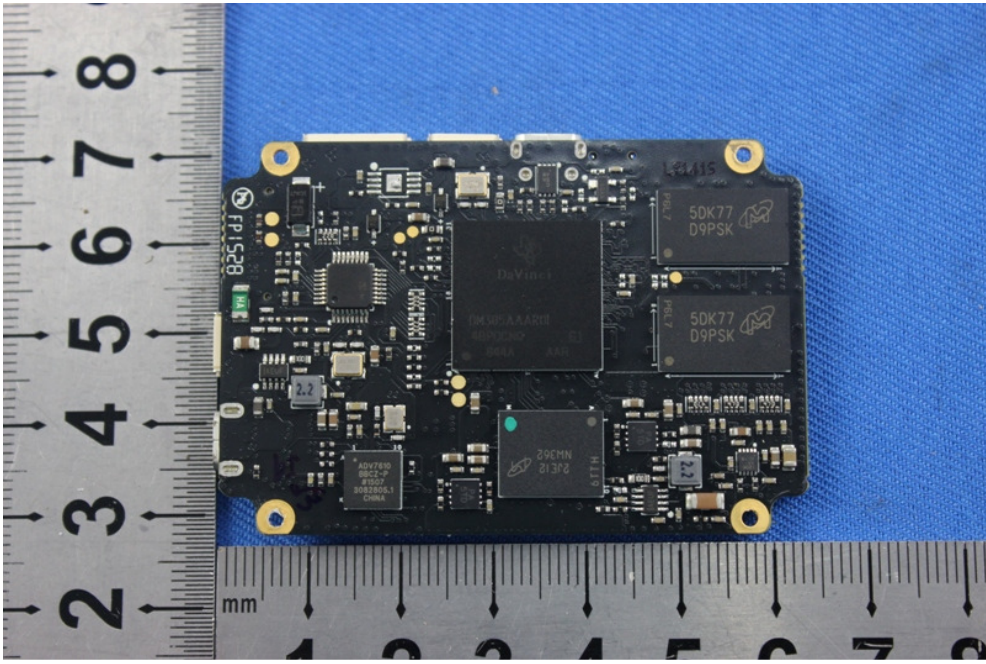

# 1 Photographs - EUT Constructional Details

Test model No.: R810A

Antenna: