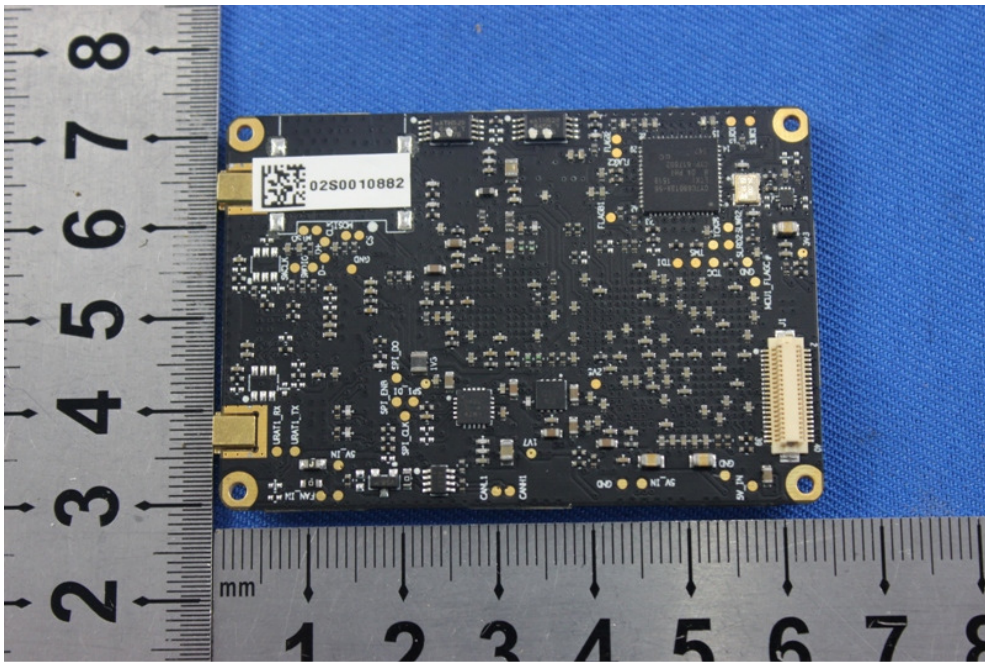

# 1 Photographs - EUT Constructional Details

Test model No.: R810A

Antenna: