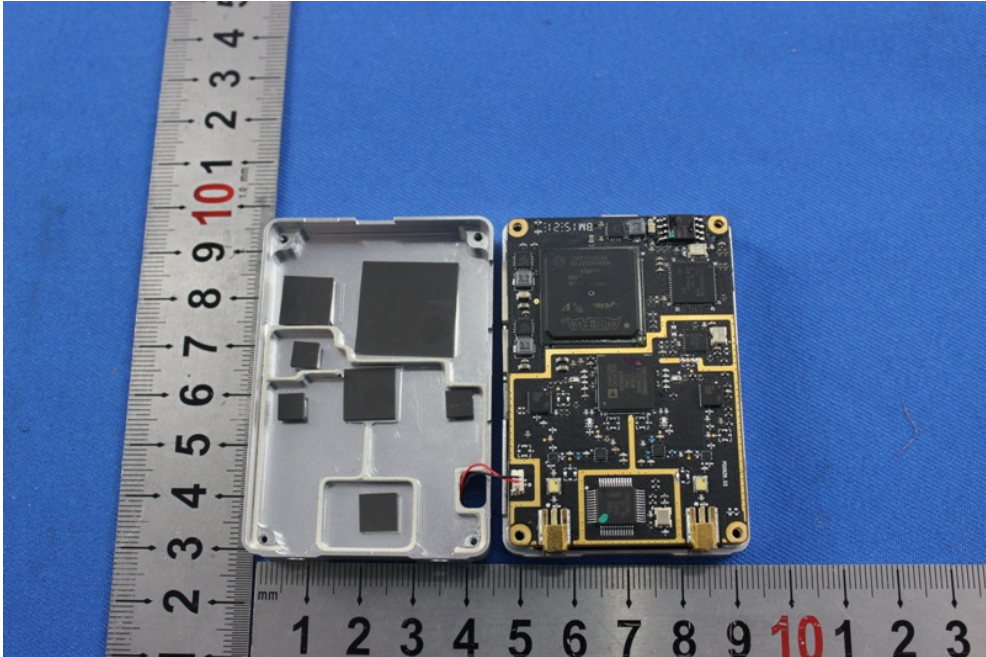

# 1 Photographs - EUT Constructional Details

Test model No.: R810A

Antenna: