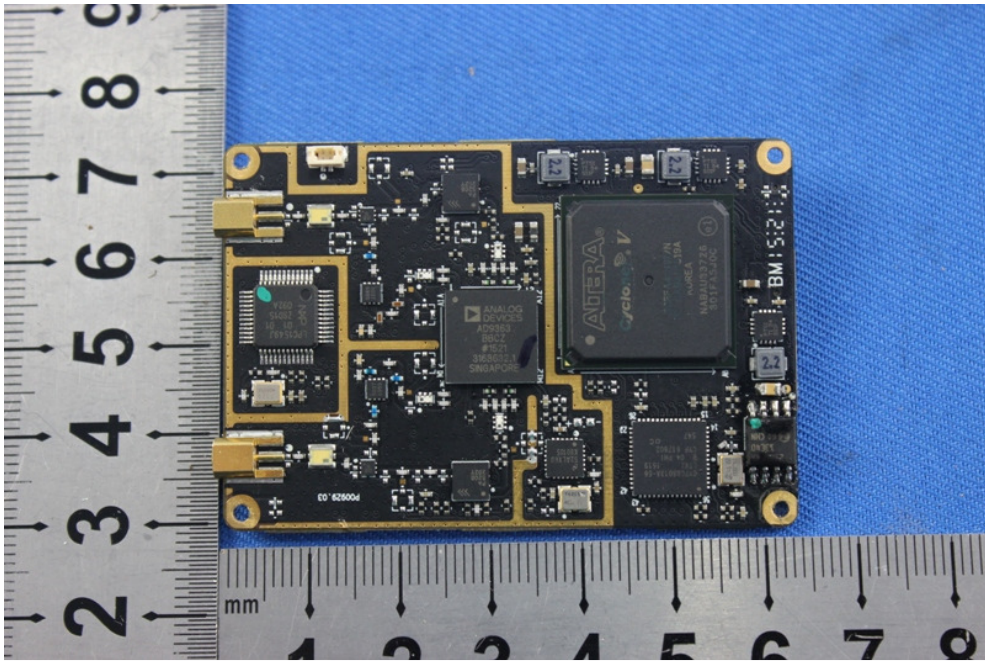

# 1 Photographs - EUT Constructional Details

Test model No.: R810A

Antenna: