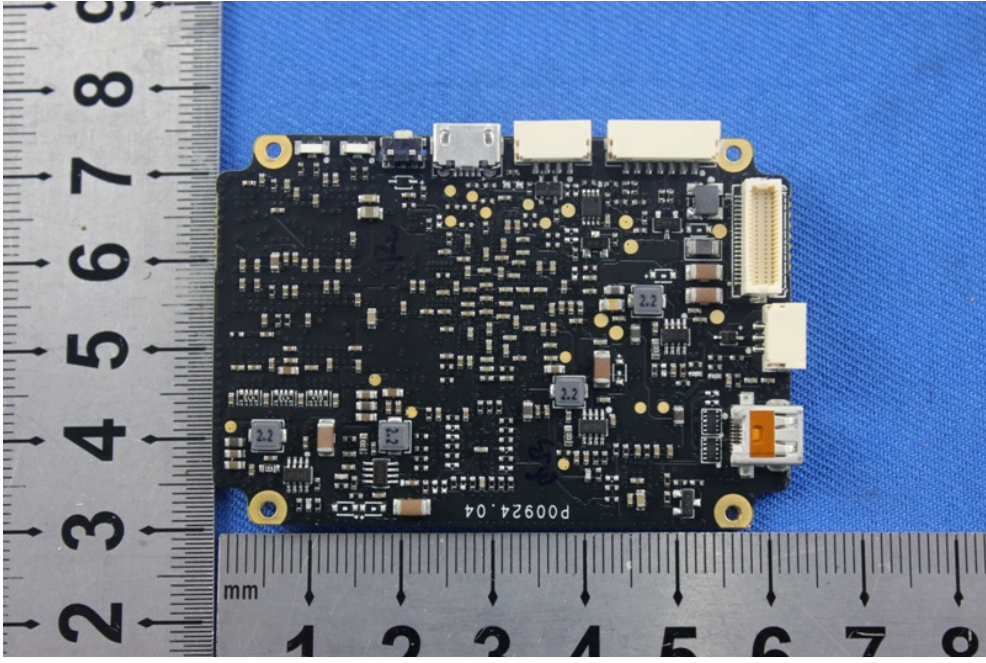

# 1 Photographs - EUT Constructional Details

Test model No.: R810A

Antenna: