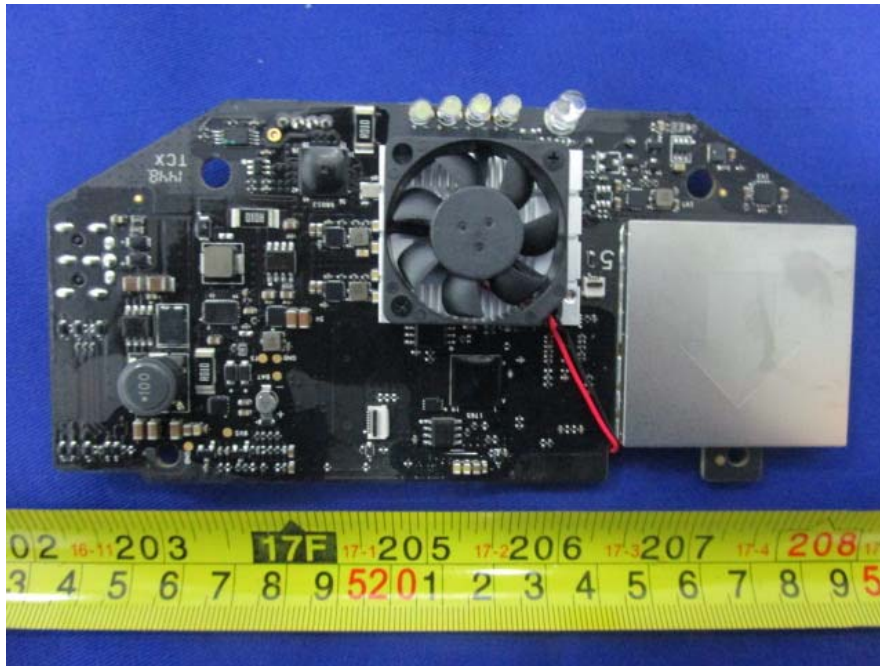

EUT –Port Bottom View

EUT -HDMI Top View

EUT -HDMI Bottom View

EUT –Main Board Top View

EUT –Main Board Bottom View

EUT –Main Board Unshielded View

EUT –2.4G RF Module View

EUT -5.8G Module Top View

EUT -5.8G Module Top Unshielded View

EUT -5.8G Module Bottom View

EUT - Battery Top View

EUT – Battery Bottom View

EUT – Battery Label View