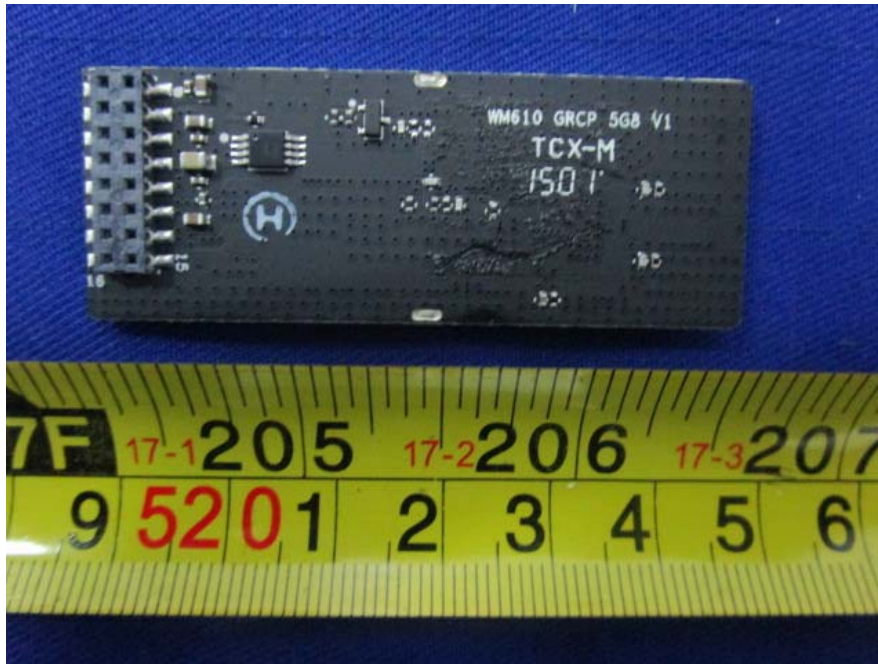

EUT –Port Bottom View

EUT -HDMI Top View

EUT -HDMI Bottom View

EUT –Main Board Top View

EUT –Main Board Bottom View

EUT –Main Board Unshielded View

EUT –2.4G RF Module View

EUT -5.8G Module Top View

EUT -5.8G Module Top Unshielded View

EUT -5.8G Module Bottom View

EUT - Battery Top View

EUT – Battery Bottom View

EUT – Battery Label View