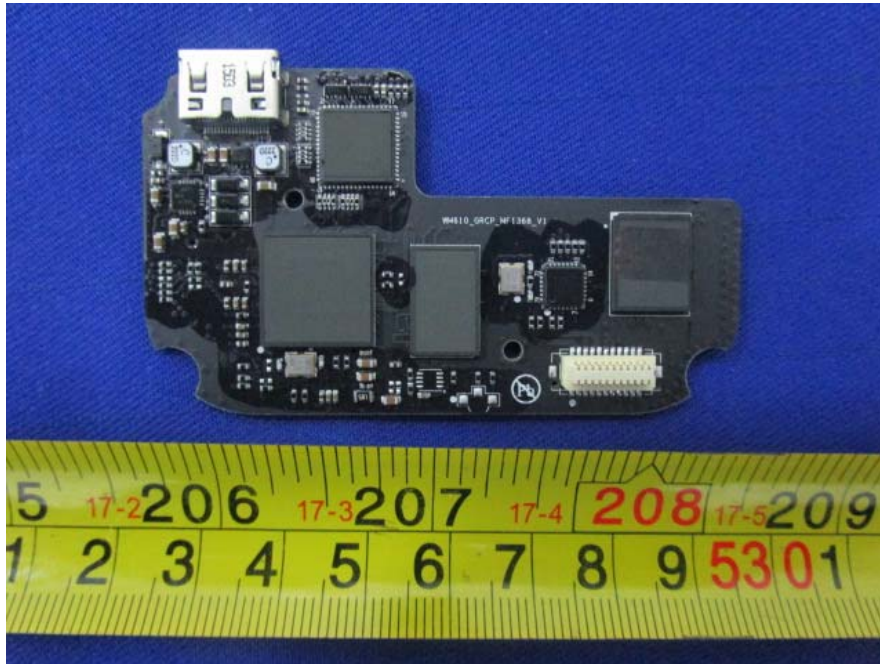

EXHIBIT C - EUT INTERNAL PHOTOGRAPHS

EUT –Uncover View

EUT –Uncover View

EUT –Uncover View

EUT –Uncover View

EUT –Uncover View

EUT –Uncover View

EUT –Port Top View

EUT –Port Bottom View

EUT -HDMI Top View

EUT -HDMI Bottom View

EUT –Main Board Top View

EUT –Main Board Bottom View

EUT –Main Board Unshielded View

EUT –2.4G RF Module View

EUT -5.8G Module Top View

EUT -5.8G Module Top Unshielded View

EUT -5.8G Module Bottom View

EUT - Battery Top View

EUT – Battery Bottom View

EUT – Battery Label View