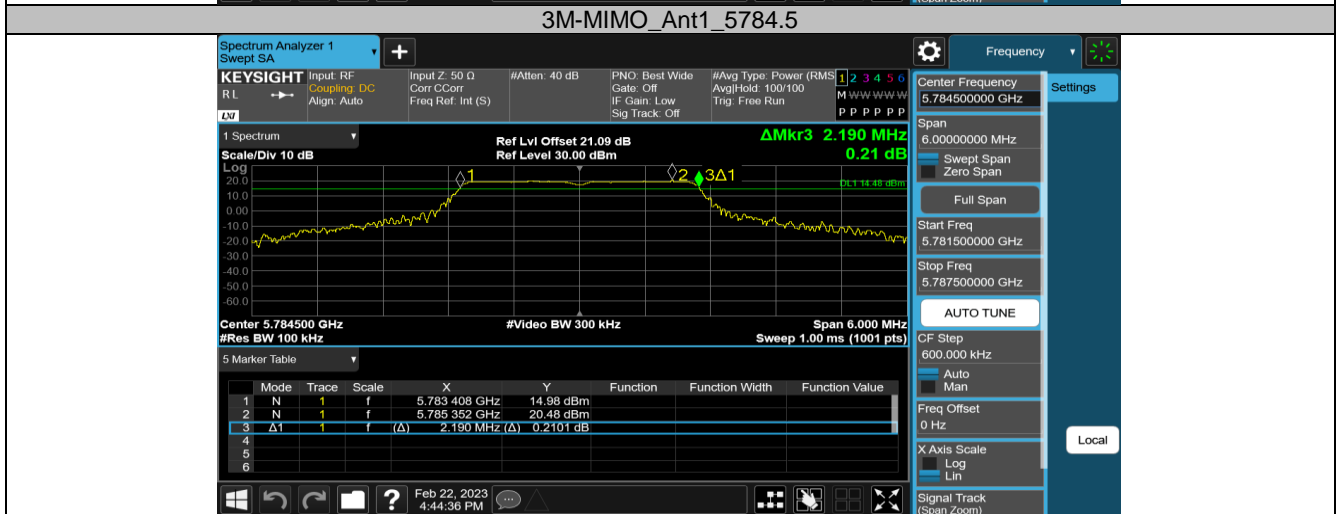

5.8G SDR, 1.4MHz BW CA mode

TestMode	Antenna	Channel	DTS BW[MHz]	FL[MHz]	FH[MHz]	Limit[MHz]	Verdict
1.4MCA-MIMO	Ant1	5730.12	1.092	5729.568	5730.660	0.5	PASS
		5788.12	1.106	5787.566	5788.672	0.5	PASS
		5848.12	1.098	5847.566	5848.663	0.5	PASS

5.8G SDR, 3MHz BW

TestMode	Antenna	Channel	DTS BW[MHz]	FL[MHz]	FH[MHz]	Limit[MHz]	Verdict
3M-MIMO	Ant1	5727.5	2.214	5726.390	5728.604	0.5	PASS
		5784.5	2.190	5783.408	5785.598	0.5	PASS
		5844.5	2.196	5843.408	5845.604	0.5	PASS