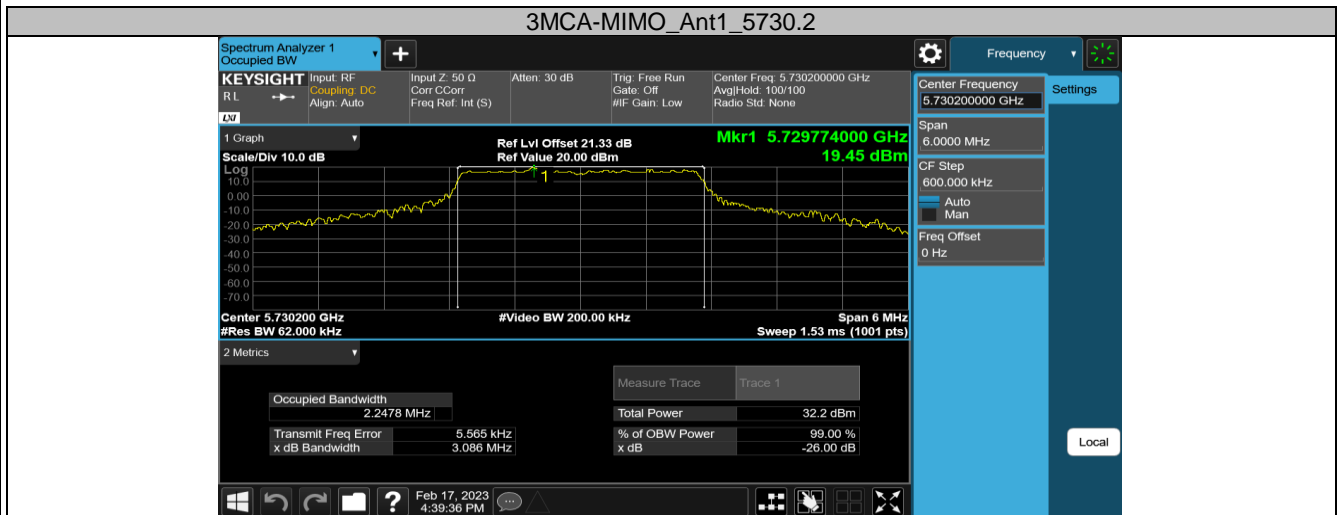

5.8G SDR, 3MHz BW CA mode

TestMode	Antenna	Channel	OCB [MHz]	FL[MHz]	FH[MHz]	Limit[MHz]	Verdict
3MCA-MIMO	Ant1	5730.2	2.2478	5729.0817	5731.3295	---	PASS
		5787.2	2.2513	5786.0733	5788.3246	---	PASS
		5847.2	2.2470	5846.0863	5848.3333	---	PASS