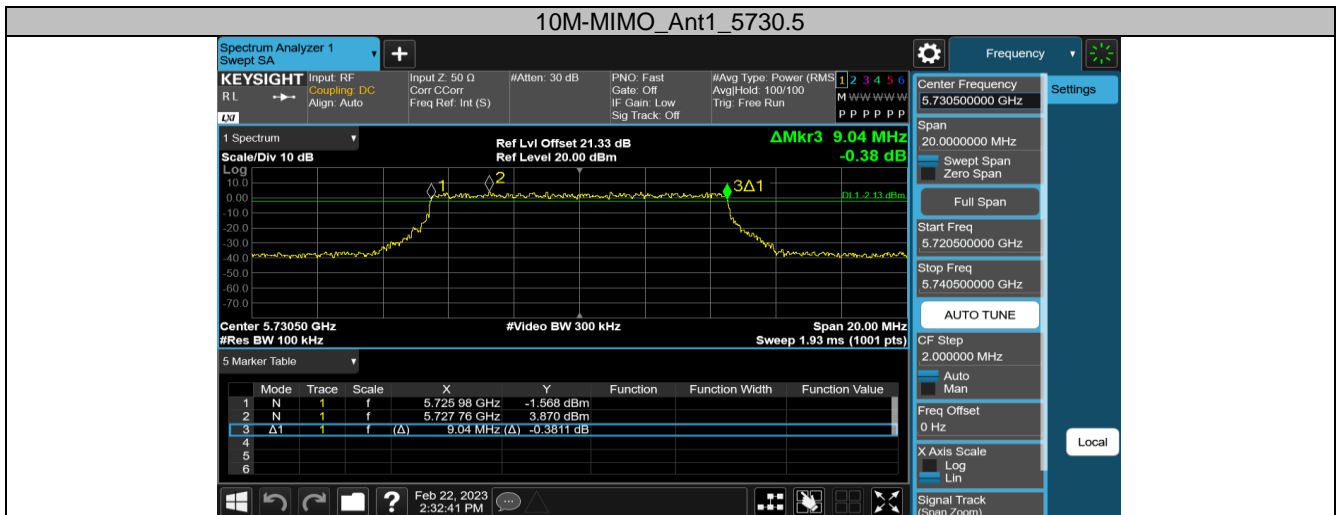

5.8G SDR, 10MHz BW

TestMode	Antenna	Channel	DTS BW[MHz]	FL[MHz]	FH[MHz]	Limit[MHz]	Verdict
10M-MIMO	Ant1	5730.5	9.040	5725.980	5735.020	0.5	PASS
		5787.5	9.000	5783.000	5792.000	0.5	PASS
		5844.5	8.980	5840.000	5848.980	0.5	PASS