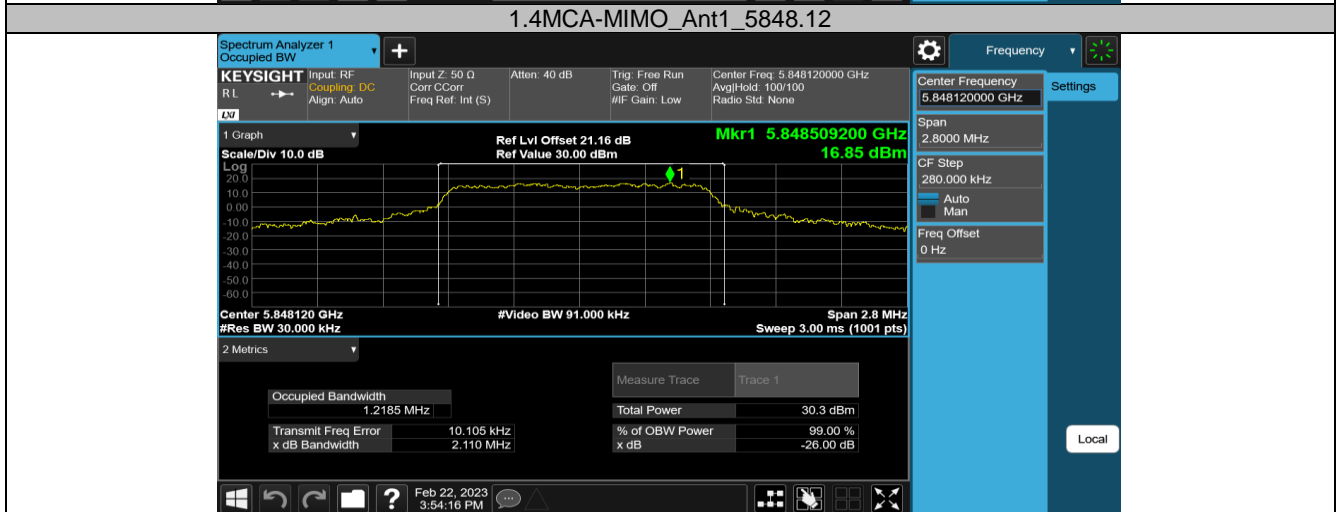

5.8G SDR, 1.4MHz BW CA mode

TestMode	Antenna	Channel	OCB [MHz]	FL[MHz]	FH[MHz]	Limit[MHz]	Verdict
1.4MCA-MIMO	Ant1	5730.12	1.1787	5729.5367	5730.7154	---	PASS
		5788.12	1.1778	5787.5370	5788.7148	---	PASS
		5848.12	1.2185	5847.5209	5848.7394	---	PASS