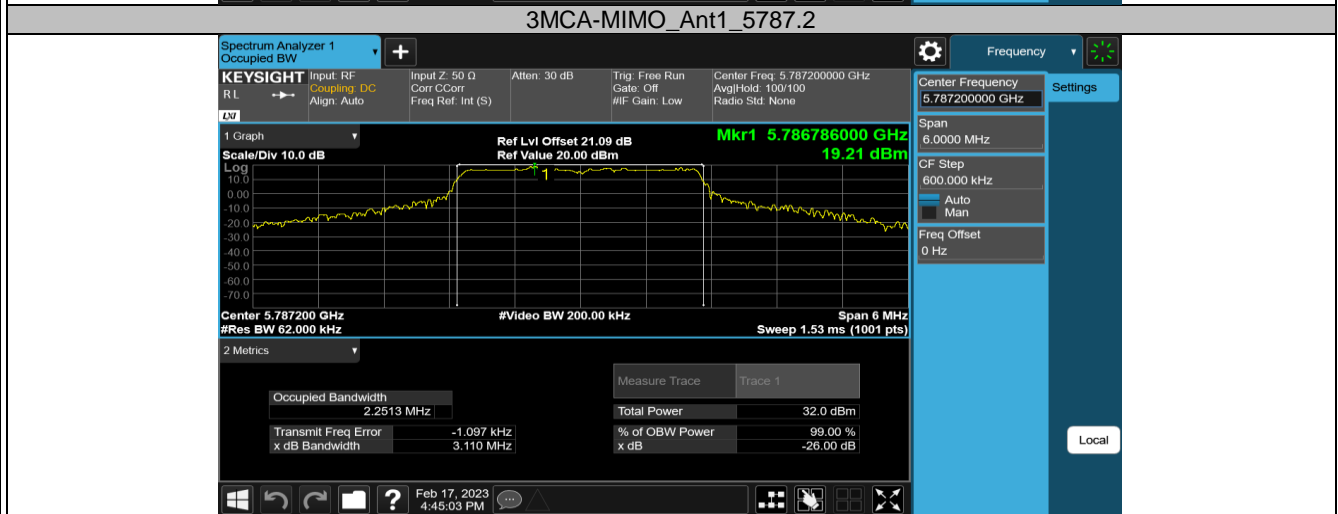

5.8G SDR, 3MHz BW CA mode

TestMode	Antenna	Channel	OCB [MHz]	FL[MHz]	FH[MHz]	Limit[MHz]	Verdict
3MCA-MIMO	Ant1	5730.2	2.2478	5729.0817	5731.3295	---	PASS
		5787.2	2.2513	5786.0733	5788.3246	---	PASS
		5847.2	2.2470	5846.0863	5848.3333	---	PASS