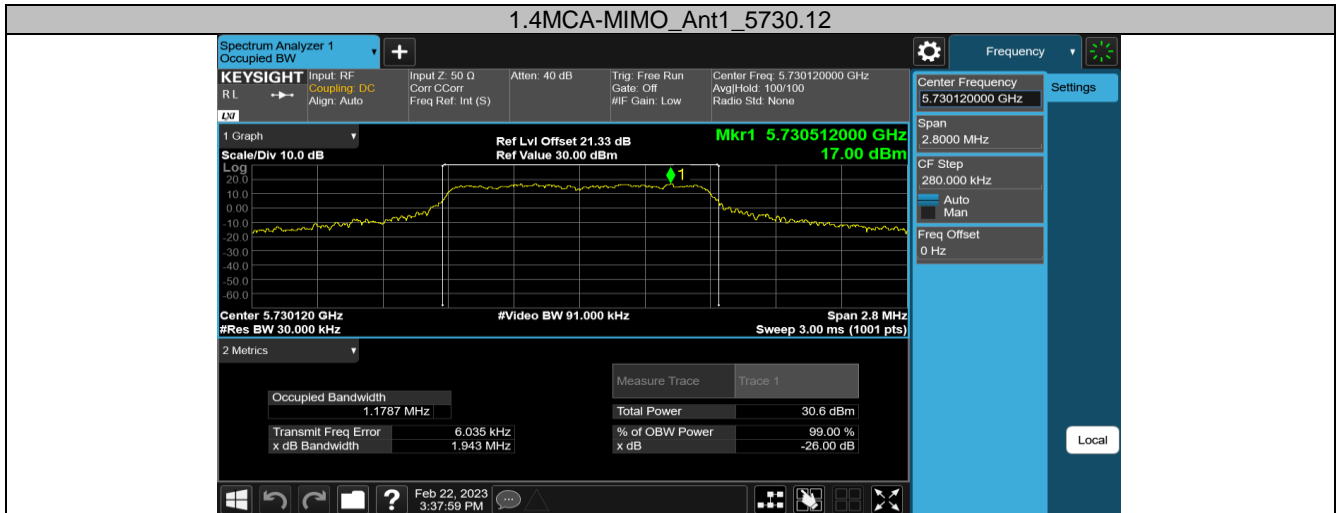

5.8G SDR, 1.4MHz BW CA mode

TestMode	Antenna	Channel	OCB [MHz]	FL[MHz]	FH[MHz]	Limit[MHz]	Verdict
1.4MCA-MIMO	Ant1	5730.12	1.1787	5729.5367	5730.7154	---	PASS
		5788.12	1.1778	5787.5370	5788.7148	---	PASS
		5848.12	1.2185	5847.5209	5848.7394	---	PASS