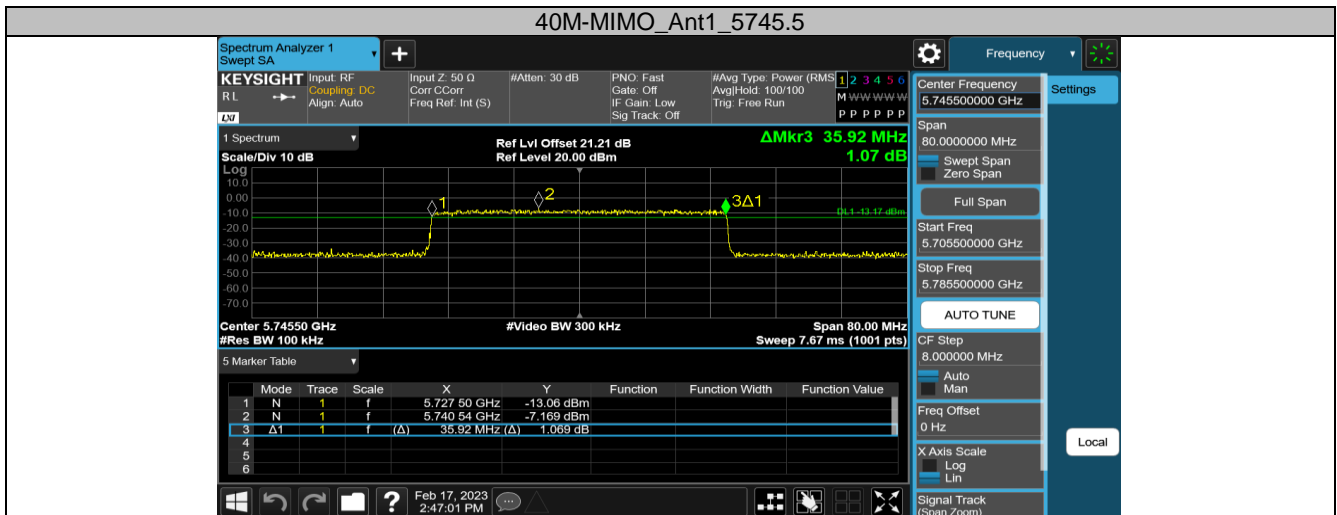

5.8G SDR, 40MHz BW

TestMode	Antenna	Channel	DTS BW[MHz]	FL[MHz]	FH[MHz]	Limit[MHz]	Verdict
40M-MIMO	Ant1	5745.5	35.920	5727.500	5763.420	0.5	PASS
		5787.5	36.000	5769.500	5805.500	0.5	PASS
		5829.5	36.000	5811.500	5847.500	0.5	PASS