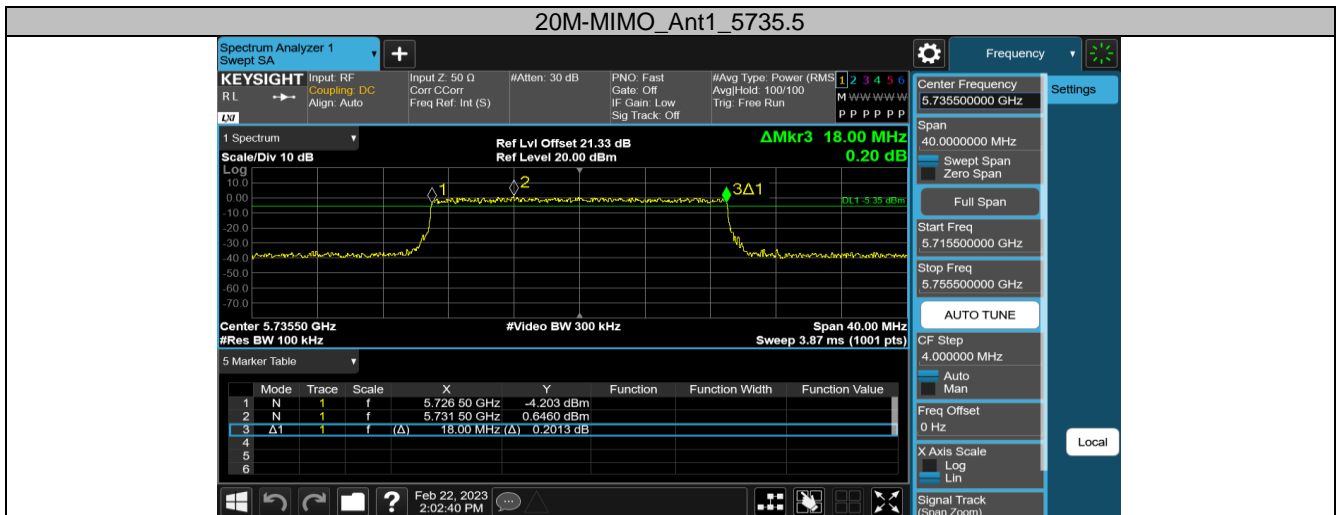

5.8G SDR, 20MHz BW

TestMode	Antenna	Channel	DTS BW[MHz]	FL[MHz]	FH[MHz]	Limit[MHz]	Verdict
20M-MIMO	Ant1	5735.5	18.000	5726.500	5744.500	0.5	PASS
		5787.5	17.960	5778.500	5796.460	0.5	PASS
		5839.5	17.960	5830.500	5848.460	0.5	PASS