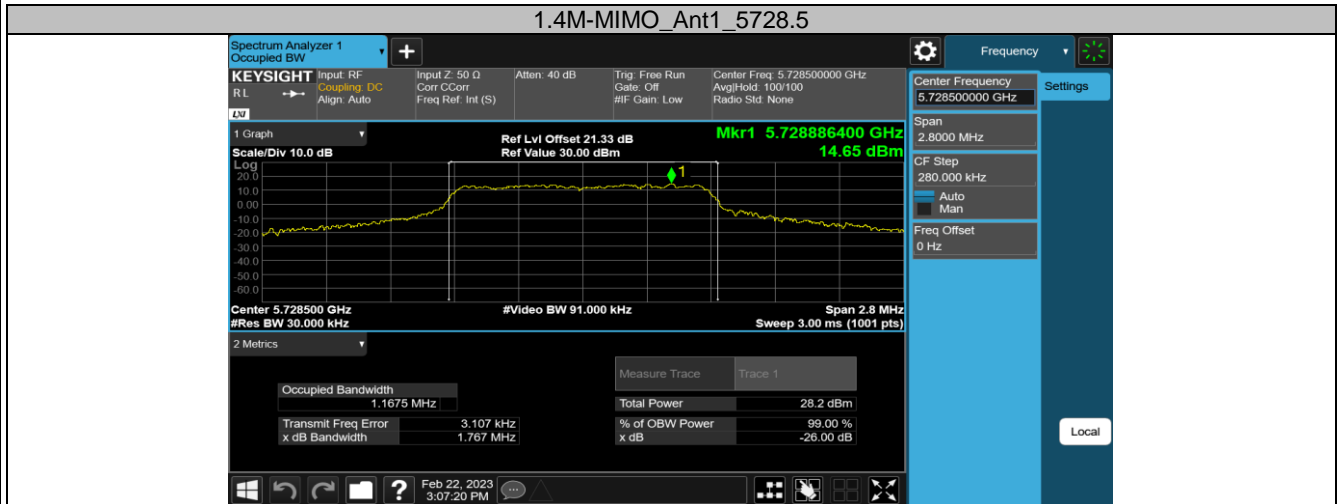

Appendix A.4: Test Results of 99% Bandwidth

5.8G SDR, 1.4MHz BW

TestMode	Antenna	Channel	OCB [MHz]	FL[MHz]	FH[MHz]	Limit[MHz]	Verdict
1.4M-MIMO	Ant1	5728.5	1.1675	5727.9194	5729.0869	---	PASS
		5786.5	1.1884	5785.9190	5787.1074	---	PASS
		5846.5	1.2098	5845.9010	5847.1108	---	PASS