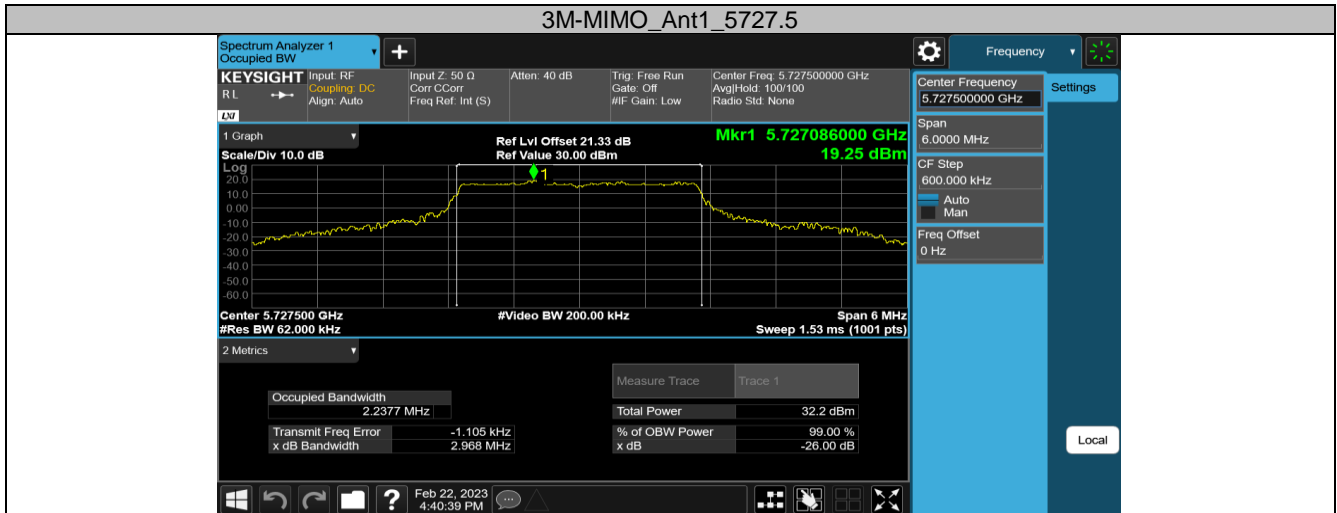

5.8G SDR, 1.4MHz BW CA mode

TestMode	Antenna	Channel	OCB [MHz]	FL[MHz]	FH[MHz]	Limit[MHz]	Verdict
1.4MCA-MIMO	Ant1	5730.12	1.1787	5729.5367	5730.7154	---	PASS
		5788.12	1.1778	5787.5370	5788.7148	---	PASS
		5848.12	1.2185	5847.5209	5848.7394	---	PASS

5.8G SDR, 3MHz BW

TestMode	Antenna	Channel	OCB [MHz]	FL[MHz]	FH[MHz]	Limit[MHz]	Verdict
3M-MIMO	Ant1	5727.5	2.2377	5726.3801	5728.6178	---	PASS
		5784.5	2.2402	5783.3771	5785.6173	---	PASS
		5844.5	2.2432	5843.3742	5845.6174	---	PASS