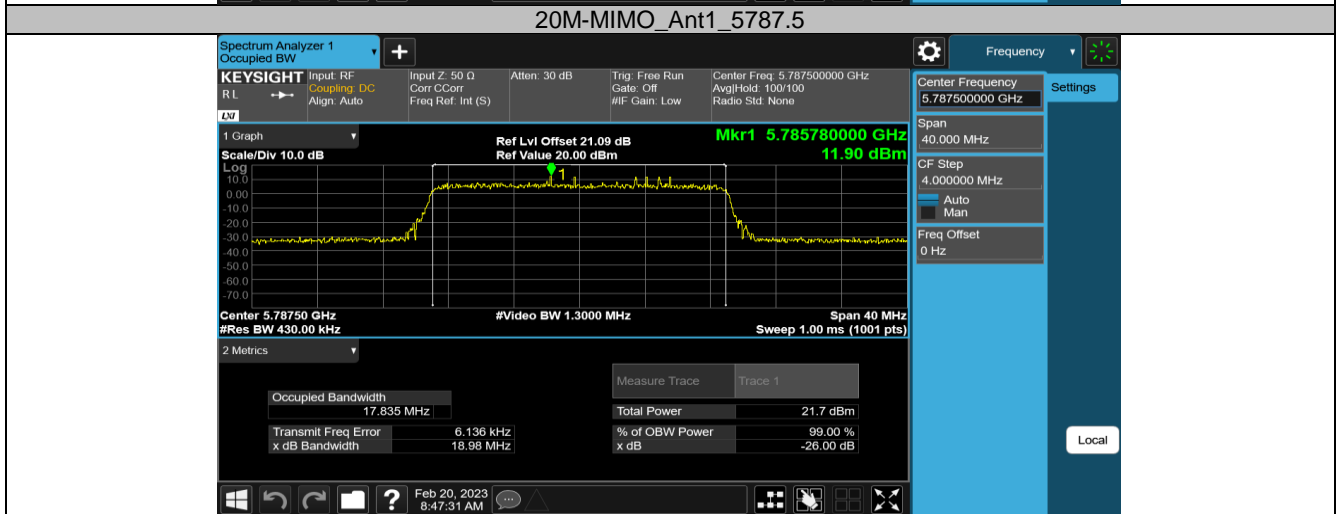

5.8G SDR, 20MHz BW

TestMode	Antenna	Channel	OCB [MHz]	FL[MHz]	FH[MHz]	Limit[MHz]	Verdict
20M-MIMO	Ant1	5735.5	17.865	5726.5893	5744.4543	---	PASS
		5787.5	17.835	5778.5886	5796.4236	---	PASS
		5839.5	17.836	5830.5809	5848.4169	---	PASS