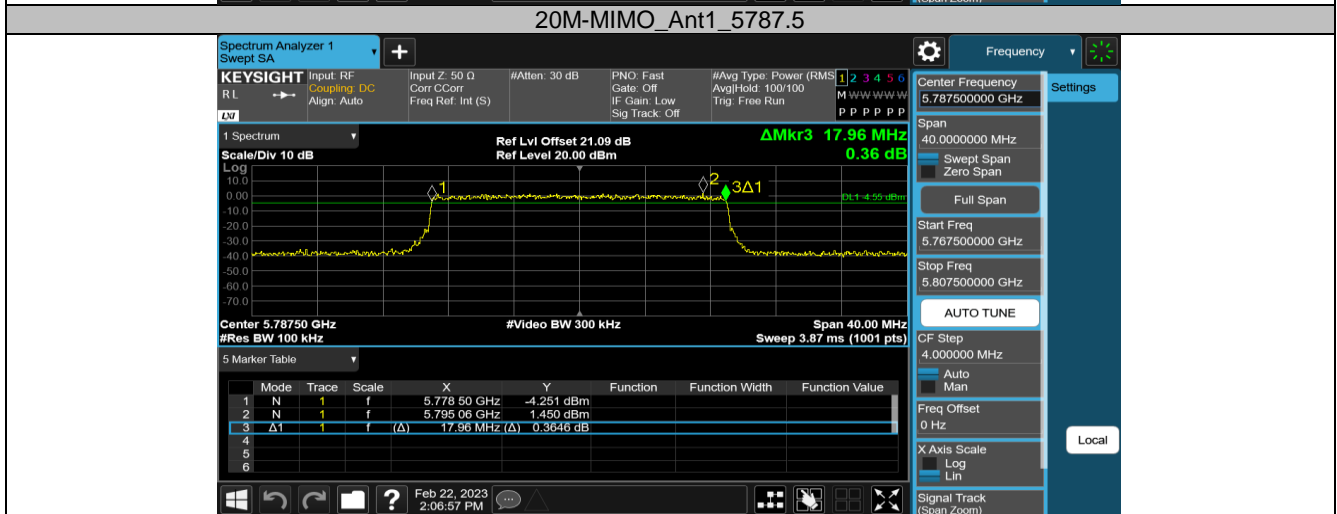

5.8G SDR, 20MHz BW

TestMode	Antenna	Channel	DTS BW[MHz]	FL[MHz]	FH[MHz]	Limit[MHz]	Verdict
20M-MIMO	Ant1	5735.5	18.000	5726.500	5744.500	0.5	PASS
		5787.5	17.960	5778.500	5796.460	0.5	PASS
		5839.5	17.960	5830.500	5848.460	0.5	PASS