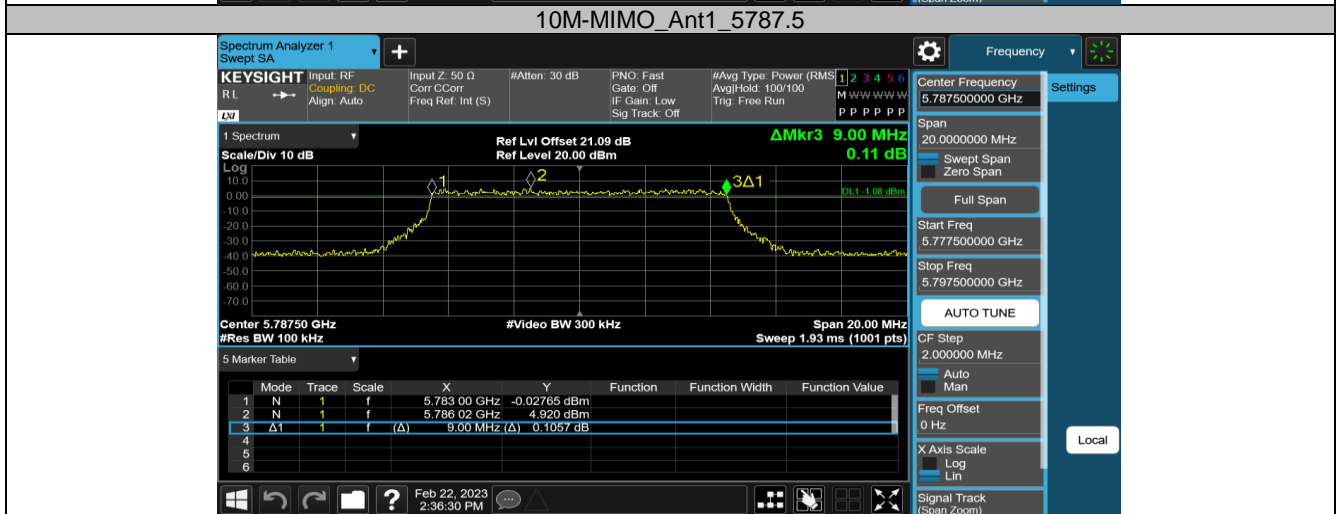

5.8G SDR, 1.4MHz BW CA mode

TestMode	Antenna	Channel	DTS BW[MHz]	FL[MHz]	FH[MHz]	Limit[MHz]	Verdict
1.4MCA-MIMO	Ant1	5730.12	1.092	5729.568	5730.660	0.5	PASS
		5788.12	1.106	5787.566	5788.672	0.5	PASS
		5848.12	1.098	5847.566	5848.663	0.5	PASS

5.8G SDR, 3MHz BW

TestMode	Antenna	Channel	DTS BW[MHz]	FL[MHz]	FH[MHz]	Limit[MHz]	Verdict
3M-MIMO	Ant1	5727.5	2.214	5726.390	5728.604	0.5	PASS
		5784.5	2.190	5783.408	5785.598	0.5	PASS
		5844.5	2.196	5843.408	5845.604	0.5	PASS

5.8G SDR, 3MHz BW CA mode

TestMode	Antenna	Channel	DTS BW[MHz]	FL[MHz]	FH[MHz]	Limit[MHz]	Verdict
3MCA-MIMO	Ant1	5730.2	2.196	5729.108	5731.304	0.5	PASS
		5787.2	2.196	5786.096	5788.292	0.5	PASS
		5847.2	2.196	5846.108	5848.304	0.5	PASS

5.8G SDR, 10MHz BW

TestMode	Antenna	Channel	DTS BW[MHz]	FL[MHz]	FH[MHz]	Limit[MHz]	Verdict
10M-MIMO	Ant1	5730.5	9.040	5725.980	5735.020	0.5	PASS
		5787.5	9.000	5783.000	5792.000	0.5	PASS
		5844.5	8.980	5840.000	5848.980	0.5	PASS