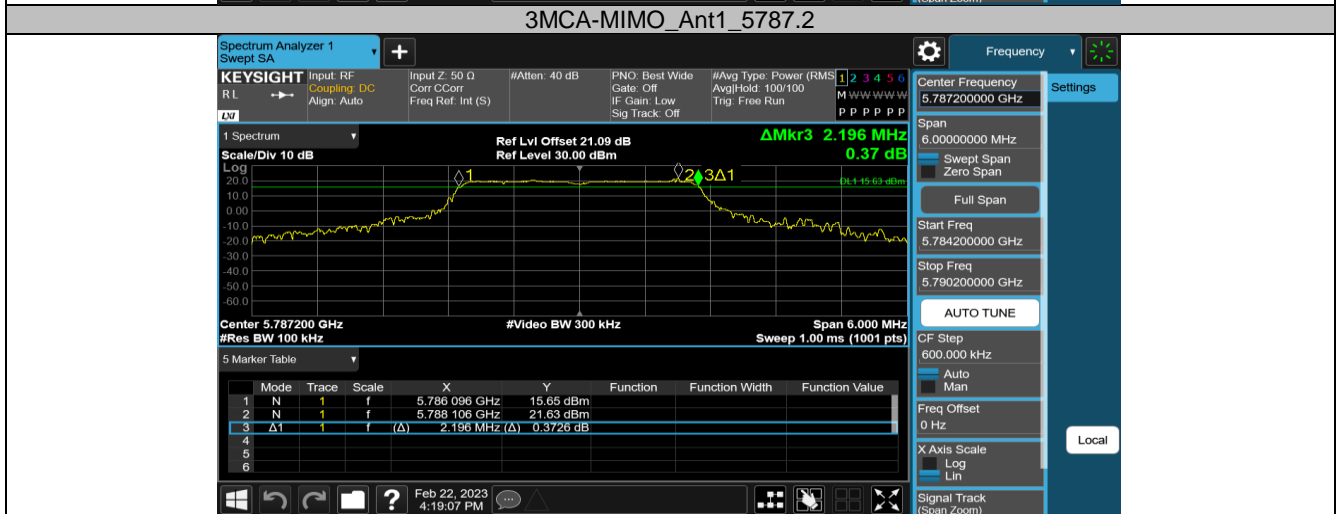

5.8G SDR, 3MHz BW CA mode

TestMode	Antenna	Channel	DTS BW[MHz]	FL[MHz]	FH[MHz]	Limit[MHz]	Verdict
3MCA-MIMO	Ant1	5730.2	2.196	5729.108	5731.304	0.5	PASS
		5787.2	2.196	5786.096	5788.292	0.5	PASS
		5847.2	2.196	5846.108	5848.304	0.5	PASS