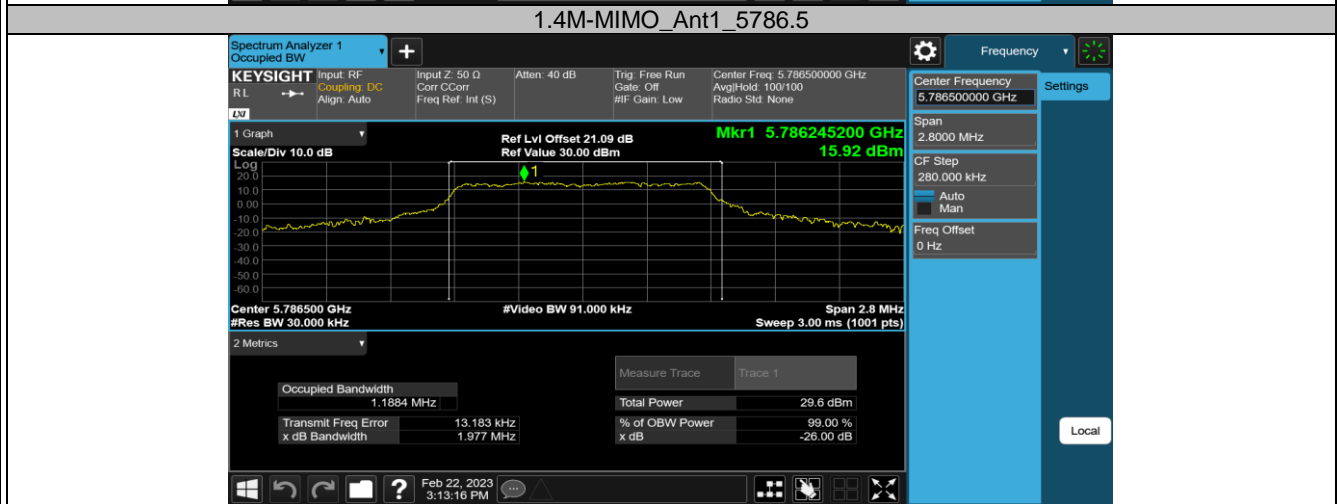

Appendix A.4: Test Results of 99% Bandwidth

5.8G SDR, 1.4MHz BW

TestMode	Antenna	Channel	OCB [MHz]	FL[MHz]	FH[MHz]	Limit[MHz]	Verdict
1.4M-MIMO	Ant1	5728.5	1.1675	5727.9194	5729.0869	---	PASS
		5786.5	1.1884	5785.9190	5787.1074	---	PASS
		5846.5	1.2098	5845.9010	5847.1108	---	PASS