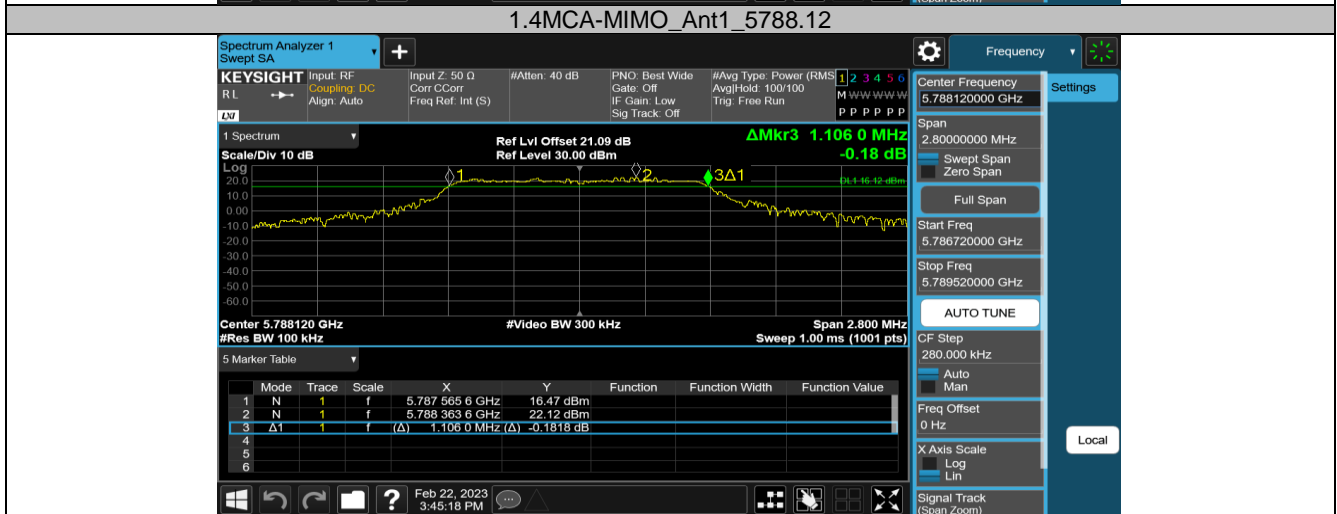

5.8G SDR, 1.4MHz BW CA mode

TestMode	Antenna	Channel	DTS BW[MHz]	FL[MHz]	FH[MHz]	Limit[MHz]	Verdict
1.4MCA-MIMO	Ant1	5730.12	1.092	5729.568	5730.660	0.5	PASS
		5788.12	1.106	5787.566	5788.672	0.5	PASS
		5848.12	1.098	5847.566	5848.663	0.5	PASS

5.8G SDR, 3MHz BW

TestMode	Antenna	Channel	DTS BW[MHz]	FL[MHz]	FH[MHz]	Limit[MHz]	Verdict
3M-MIMO	Ant1	5727.5	2.214	5726.390	5728.604	0.5	PASS
		5784.5	2.190	5783.408	5785.598	0.5	PASS
		5844.5	2.196	5843.408	5845.604	0.5	PASS