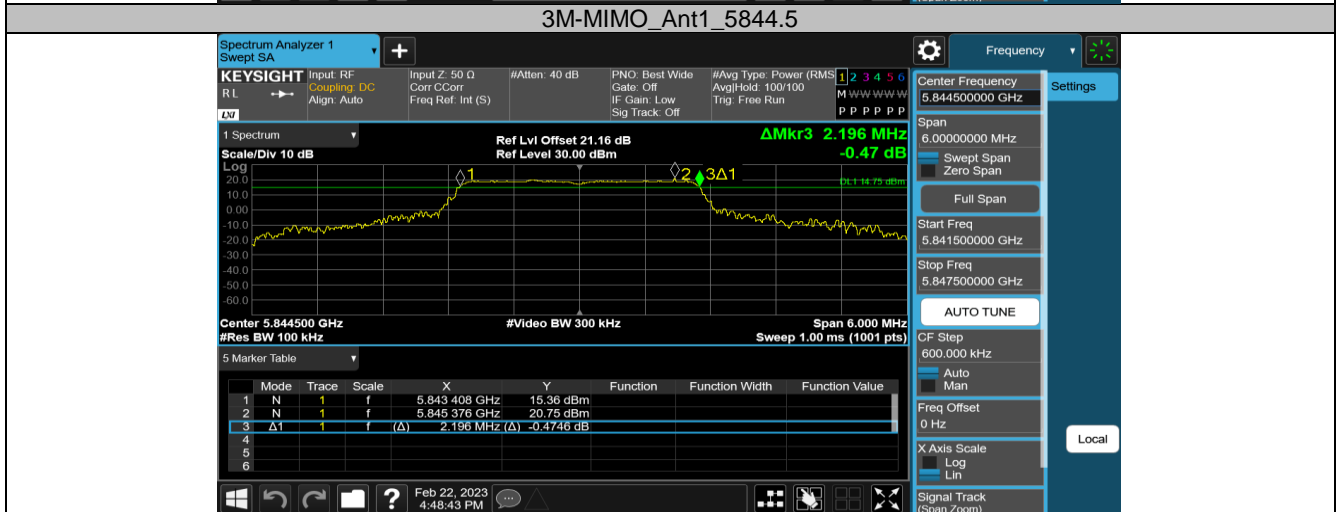

5.8G SDR, 1.4MHz BW CA mode

TestMode	Antenna	Channel	DTS BW[MHz]	FL[MHz]	FH[MHz]	Limit[MHz]	Verdict
1.4MCA-MIMO	Ant1	5730.12	1.092	5729.568	5730.660	0.5	PASS
		5788.12	1.106	5787.566	5788.672	0.5	PASS
		5848.12	1.098	5847.566	5848.663	0.5	PASS

5.8G SDR, 3MHz BW

TestMode	Antenna	Channel	DTS BW[MHz]	FL[MHz]	FH[MHz]	Limit[MHz]	Verdict
3M-MIMO	Ant1	5727.5	2.214	5726.390	5728.604	0.5	PASS
		5784.5	2.190	5783.408	5785.598	0.5	PASS
		5844.5	2.196	5843.408	5845.604	0.5	PASS