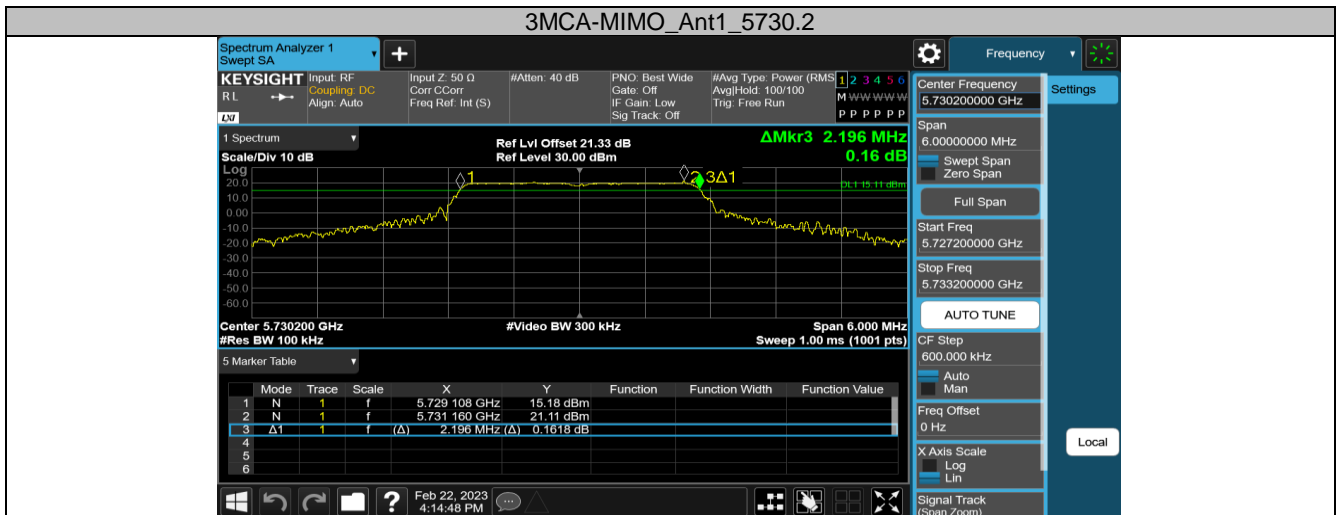

5.8G SDR, 3MHz BW CA mode

TestMode	Antenna	Channel	DTS BW[MHz]	FL[MHz]	FH[MHz]	Limit[MHz]	Verdict
3MCA-MIMO	Ant1	5730.2	2.196	5729.108	5731.304	0.5	PASS
		5787.2	2.196	5786.096	5788.292	0.5	PASS
		5847.2	2.196	5846.108	5848.304	0.5	PASS