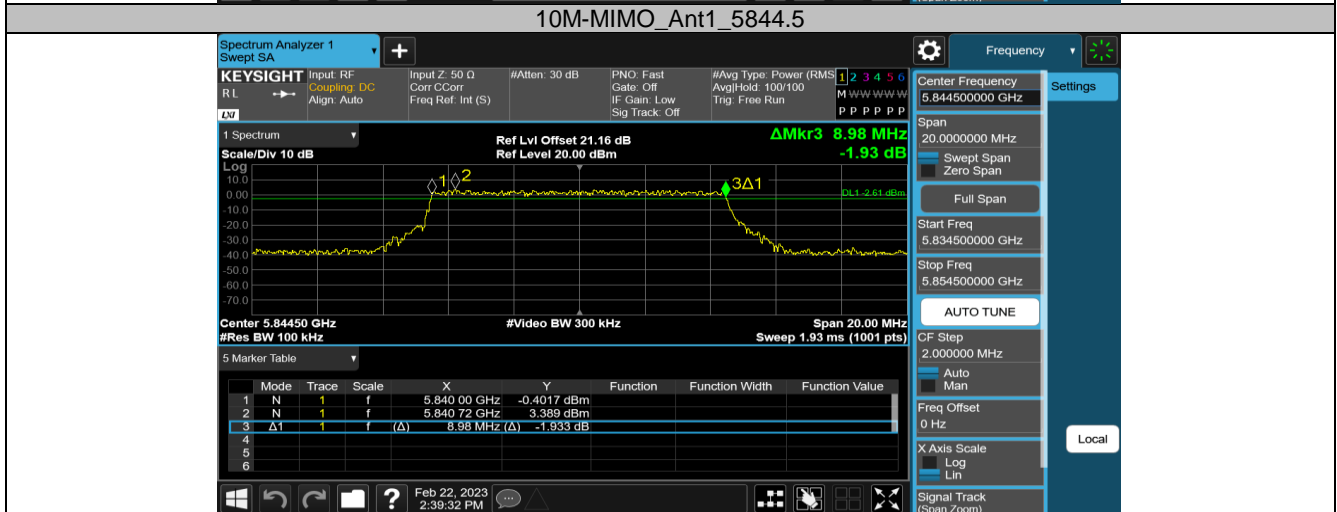

5.8G SDR, 10MHz BW

TestMode	Antenna	Channel	DTS BW[MHz]	FL[MHz]	FH[MHz]	Limit[MHz]	Verdict
10M-MIMO	Ant1	5730.5	9.040	5725.980	5735.020	0.5	PASS
		5787.5	9.000	5783.000	5792.000	0.5	PASS
		5844.5	8.980	5840.000	5848.980	0.5	PASS