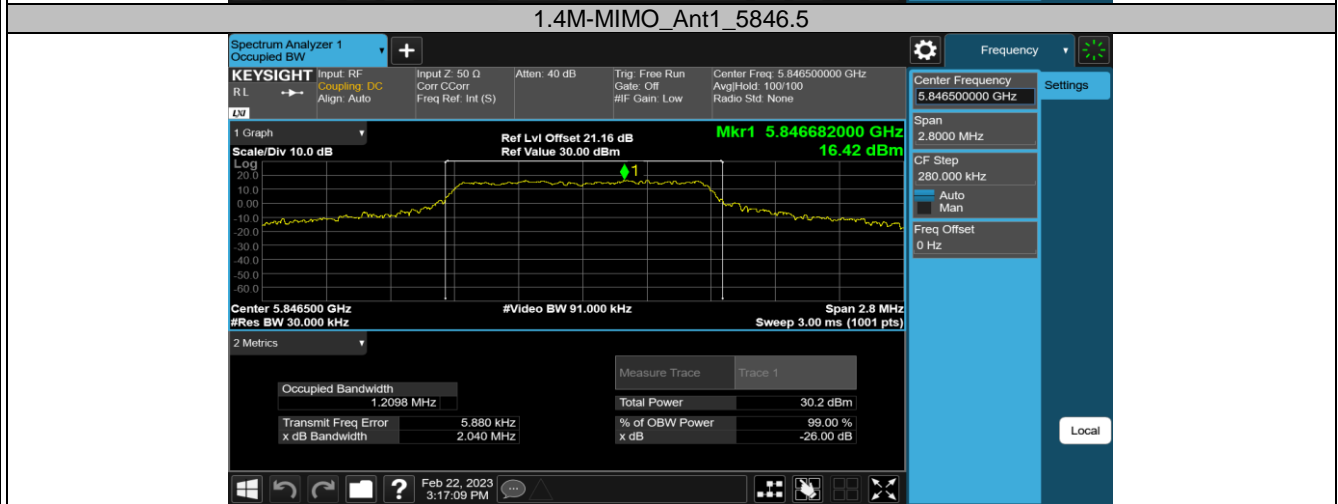

Appendix A.4: Test Results of 99% Bandwidth

5.8G SDR, 1.4MHz BW

TestMode	Antenna	Channel	OCB [MHz]	FL[MHz]	FH[MHz]	Limit[MHz]	Verdict
1.4M-MIMO	Ant1	5728.5	1.1675	5727.9194	5729.0869	---	PASS
		5786.5	1.1884	5785.9190	5787.1074	---	PASS
		5846.5	1.2098	5845.9010	5847.1108	---	PASS