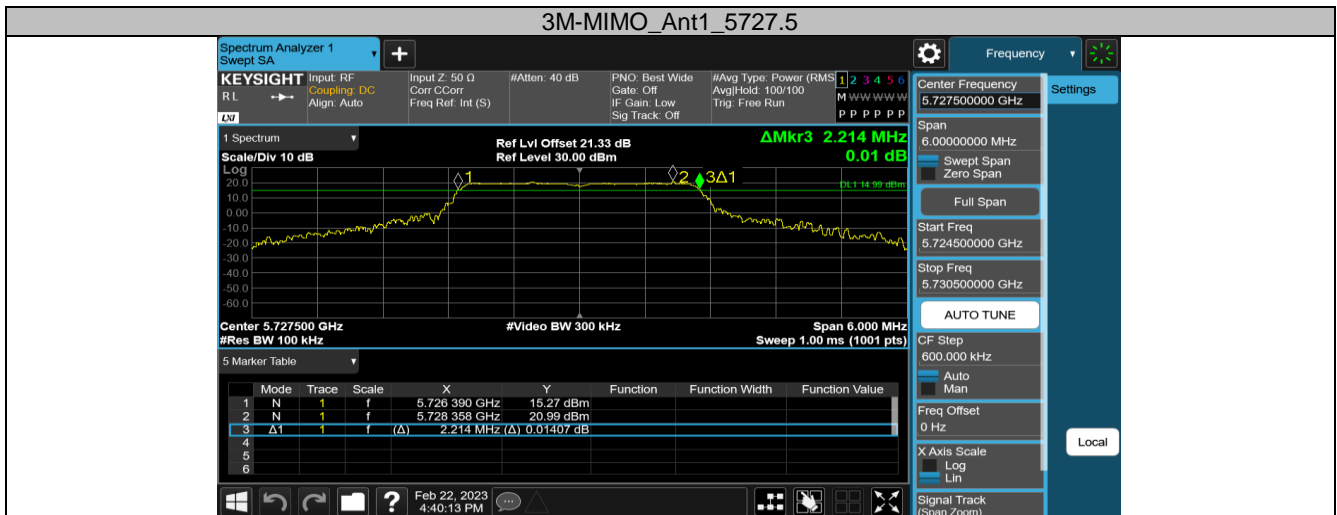

5.8G SDR, 1.4MHz BW CA mode

TestMode	Antenna	Channel	DTS BW[MHz]	FL[MHz]	FH[MHz]	Limit[MHz]	Verdict
1.4MCA-MIMO	Ant1	5730.12	1.092	5729.568	5730.660	0.5	PASS
		5788.12	1.106	5787.566	5788.672	0.5	PASS
		5848.12	1.098	5847.566	5848.663	0.5	PASS

5.8G SDR, 3MHz BW

TestMode	Antenna	Channel	DTS BW[MHz]	FL[MHz]	FH[MHz]	Limit[MHz]	Verdict
3M-MIMO	Ant1	5727.5	2.214	5726.390	5728.604	0.5	PASS
		5784.5	2.190	5783.408	5785.598	0.5	PASS
		5844.5	2.196	5843.408	5845.604	0.5	PASS