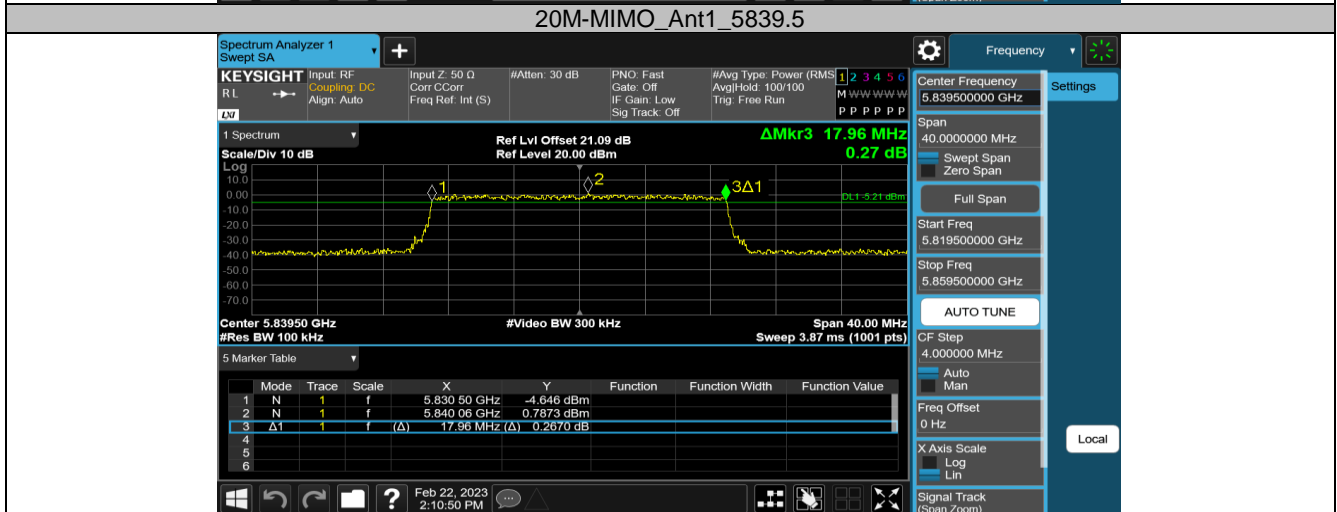

5.8G SDR, 20MHz BW

TestMode	Antenna	Channel	DTS BW[MHz]	FL[MHz]	FH[MHz]	Limit[MHz]	Verdict
20M-MIMO	Ant1	5735.5	18.000	5726.500	5744.500	0.5	PASS
		5787.5	17.960	5778.500	5796.460	0.5	PASS
		5839.5	17.960	5830.500	5848.460	0.5	PASS