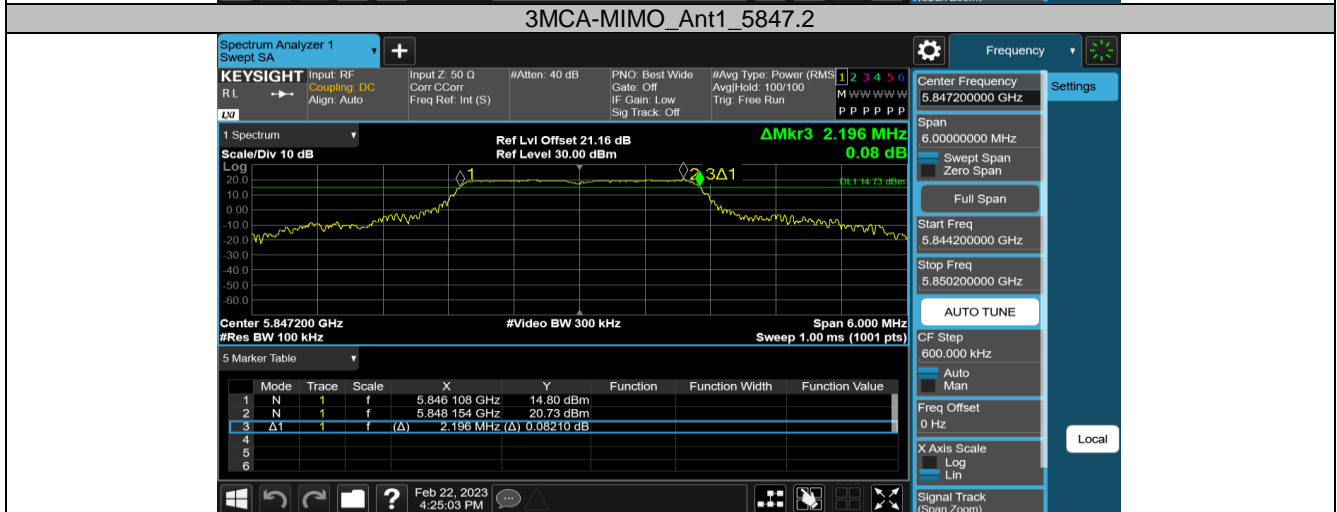

5.8G SDR, 3MHz BW CA mode

TestMode	Antenna	Channel	DTS BW[MHz]	FL[MHz]	FH[MHz]	Limit[MHz]	Verdict
3MCA-MIMO	Ant1	5730.2	2.196	5729.108	5731.304	0.5	PASS
		5787.2	2.196	5786.096	5788.292	0.5	PASS
		5847.2	2.196	5846.108	5848.304	0.5	PASS