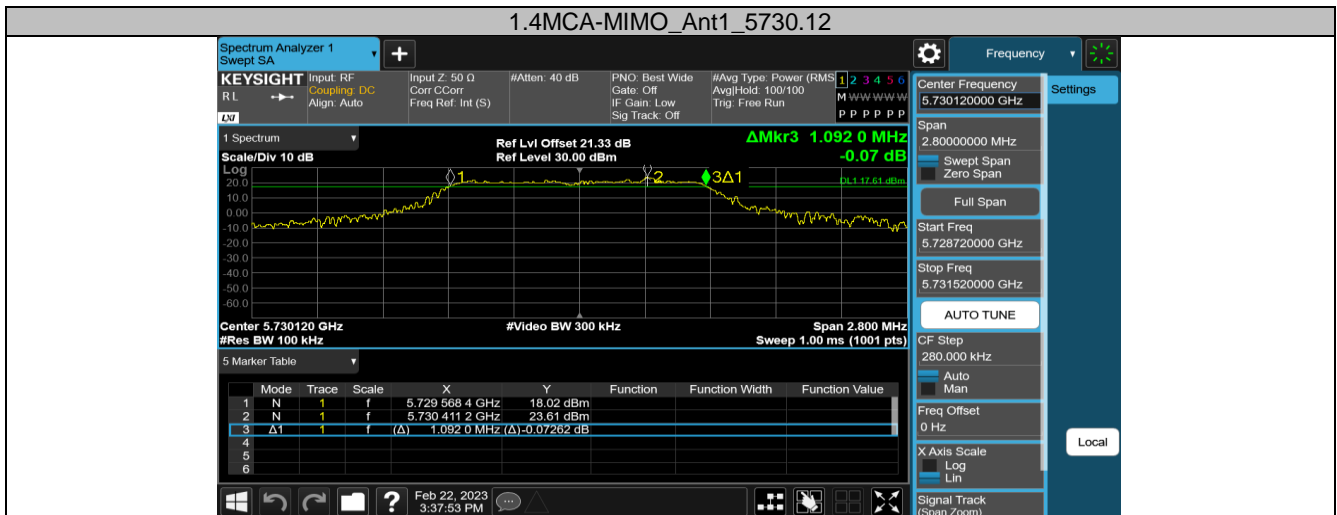

5.8G SDR, 1.4MHz BW CA mode

TestMode	Antenna	Channel	DTS BW[MHz]	FL[MHz]	FH[MHz]	Limit[MHz]	Verdict
1.4MCA-MIMO	Ant1	5730.12	1.092	5729.568	5730.660	0.5	PASS
		5788.12	1.106	5787.566	5788.672	0.5	PASS
		5848.12	1.098	5847.566	5848.663	0.5	PASS

5.8G SDR, 3MHz BW

TestMode	Antenna	Channel	DTS BW[MHz]	FL[MHz]	FH[MHz]	Limit[MHz]	Verdict
3M-MIMO	Ant1	5727.5	2.214	5726.390	5728.604	0.5	PASS
		5784.5	2.190	5783.408	5785.598	0.5	PASS
		5844.5	2.196	5843.408	5845.604	0.5	PASS