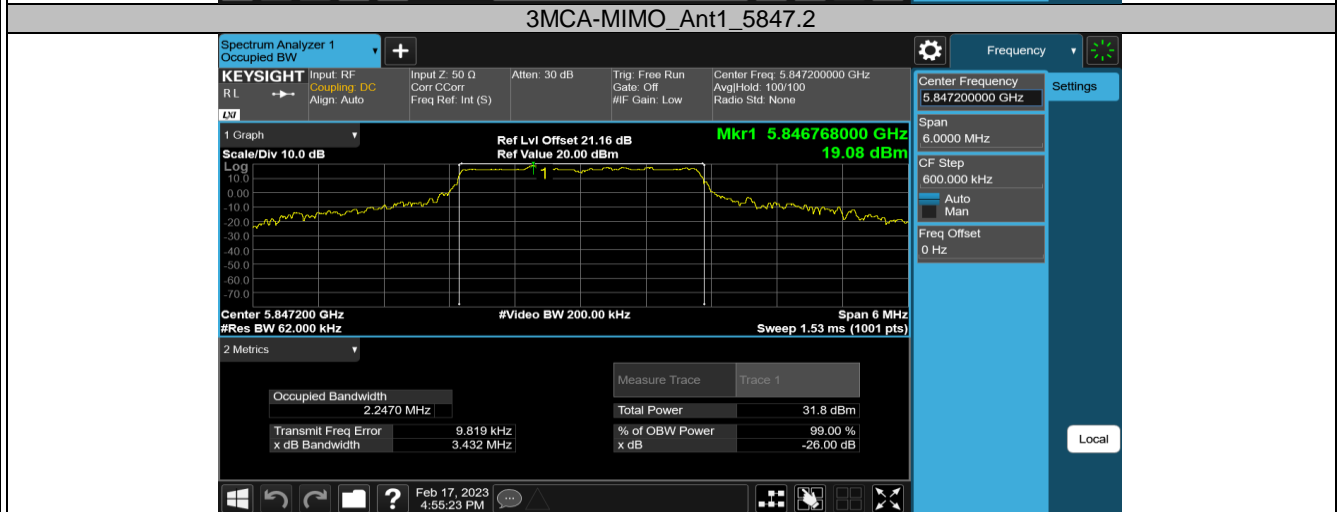

5.8G SDR, 3MHz BW CA mode

TestMode	Antenna	Channel	OCB [MHz]	FL[MHz]	FH[MHz]	Limit[MHz]	Verdict
3MCA-MIMO	Ant1	5730.2	2.2478	5729.0817	5731.3295	---	PASS
		5787.2	2.2513	5786.0733	5788.3246	---	PASS
		5847.2	2.2470	5846.0863	5848.3333	---	PASS