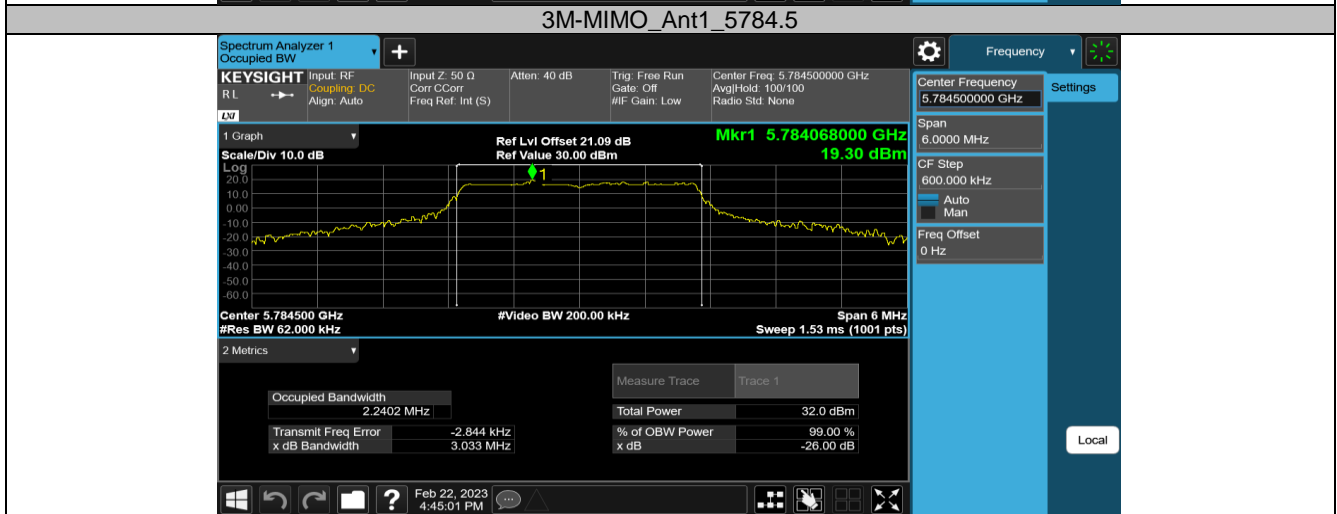

#### 5.8G SDR, 1.4MHz BW

TestMode	Antenna	Channel	OCB [MHz]	FL[MHz]	FH[MHz]	Limit[MHz]	Verdict
1.4M-MIMO	Ant1	5728.5	1.1675	5727.9194	5729.0869	---	PASS
		5786.5	1.1884	5785.9190	5787.1074	---	PASS
		5846.5	1.2098	5845.9010	5847.1108	---	PASS

5.8G SDR, 1.4MHz BW CA mode

TestMode	Antenna	Channel	OCB [MHz]	FL[MHz]	FH[MHz]	Limit[MHz]	Verdict
1.4MCA-MIMO	Ant1	5730.12	1.1787	5729.5367	5730.7154	---	PASS
		5788.12	1.1778	5787.5370	5788.7148	---	PASS
		5848.12	1.2185	5847.5209	5848.7394	---	PASS

5.8G SDR, 3MHz BW

TestMode	Antenna	Channel	OCB [MHz]	FL[MHz]	FH[MHz]	Limit[MHz]	Verdict
3M-MIMO	Ant1	5727.5	2.2377	5726.3801	5728.6178	---	PASS
		5784.5	2.2402	5783.3771	5785.6173	---	PASS
		5844.5	2.2432	5843.3742	5845.6174	---	PASS