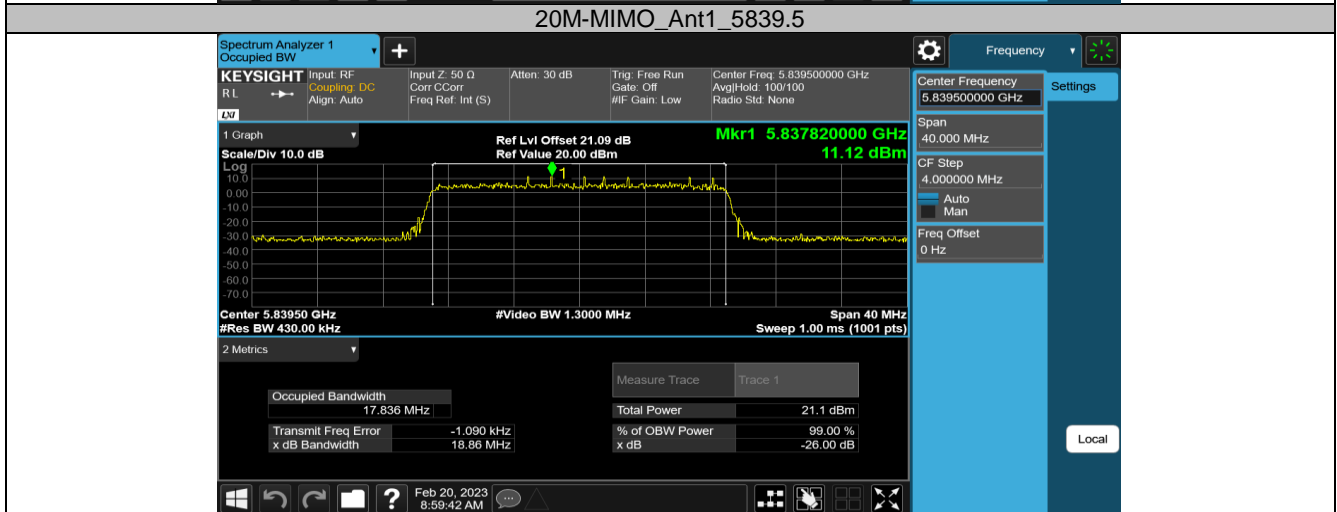

5.8G SDR, 20MHz BW

TestMode	Antenna	Channel	OCB [MHz]	FL[MHz]	FH[MHz]	Limit[MHz]	Verdict
20M-MIMO	Ant1	5735.5	17.865	5726.5893	5744.4543	---	PASS
		5787.5	17.835	5778.5886	5796.4236	---	PASS
		5839.5	17.836	5830.5809	5848.4169	---	PASS