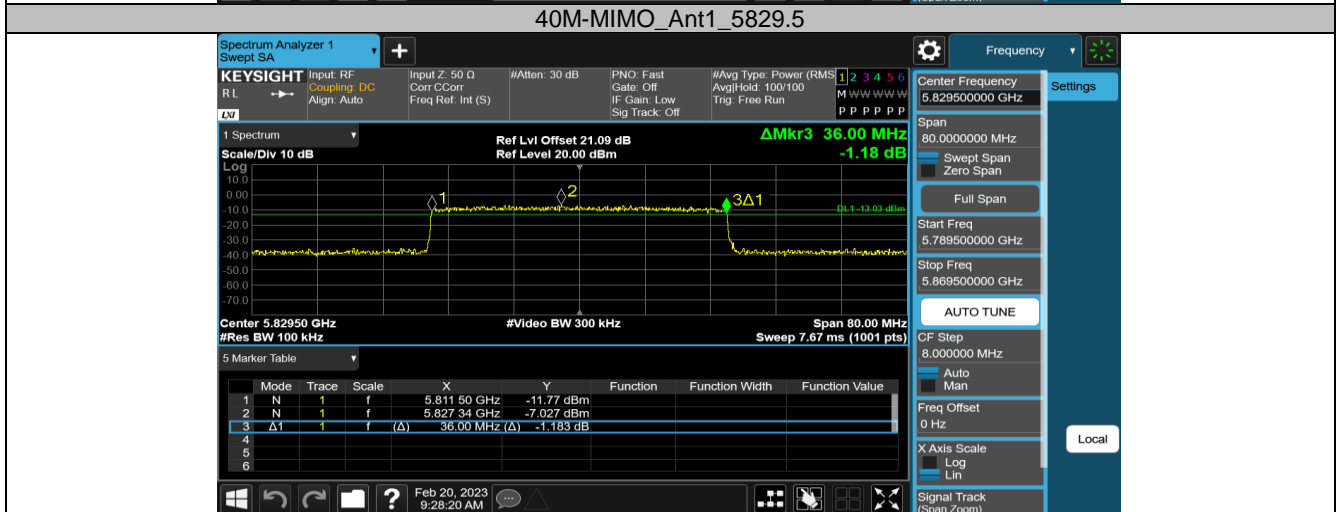

5.8G SDR, 40MHz BW

TestMode	Antenna	Channel	DTS BW[MHz]	FL[MHz]	FH[MHz]	Limit[MHz]	Verdict
40M-MIMO	Ant1	5745.5	35.920	5727.500	5763.420	0.5	PASS
		5787.5	36.000	5769.500	5805.500	0.5	PASS
		5829.5	36.000	5811.500	5847.500	0.5	PASS