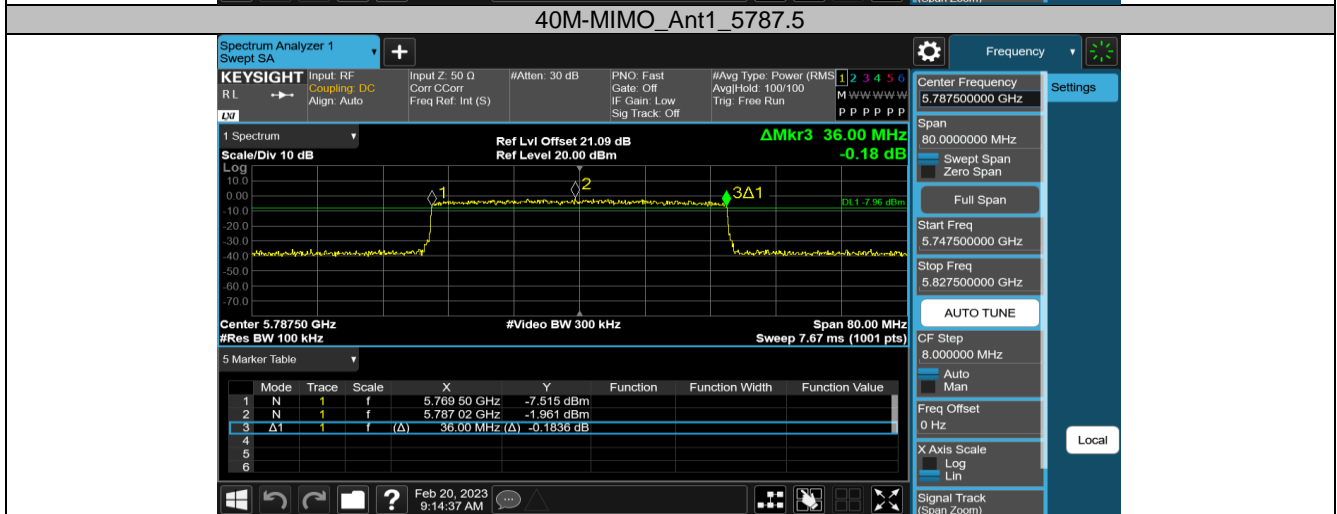

5.8G SDR, 40MHz BW

TestMode	Antenna	Channel	DTS BW[MHz]	FL[MHz]	FH[MHz]	Limit[MHz]	Verdict
40M-MIMO	Ant1	5745.5	35.920	5727.500	5763.420	0.5	PASS
		5787.5	36.000	5769.500	5805.500	0.5	PASS
		5829.5	36.000	5811.500	5847.500	0.5	PASS