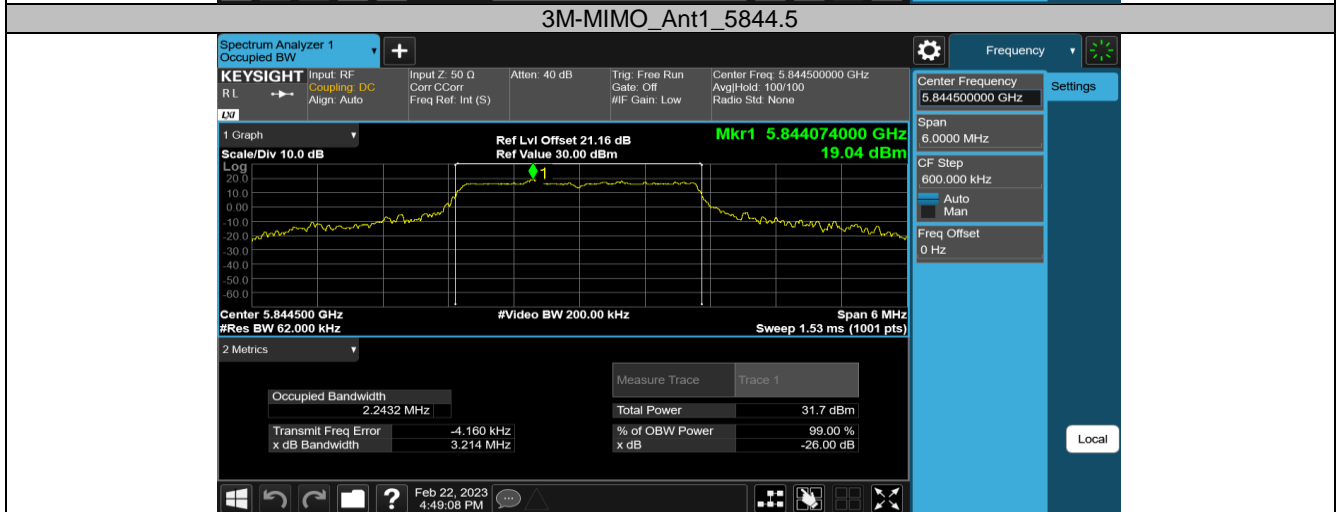

5.8G SDR, 1.4MHz BW CA mode

TestMode	Antenna	Channel	OCB [MHz]	FL[MHz]	FH[MHz]	Limit[MHz]	Verdict
1.4MCA-MIMO	Ant1	5730.12	1.1787	5729.5367	5730.7154	---	PASS
		5788.12	1.1778	5787.5370	5788.7148	---	PASS
		5848.12	1.2185	5847.5209	5848.7394	---	PASS

5.8G SDR, 3MHz BW

TestMode	Antenna	Channel	OCB [MHz]	FL[MHz]	FH[MHz]	Limit[MHz]	Verdict
3M-MIMO	Ant1	5727.5	2.2377	5726.3801	5728.6178	---	PASS
		5784.5	2.2402	5783.3771	5785.6173	---	PASS
		5844.5	2.2432	5843.3742	5845.6174	---	PASS