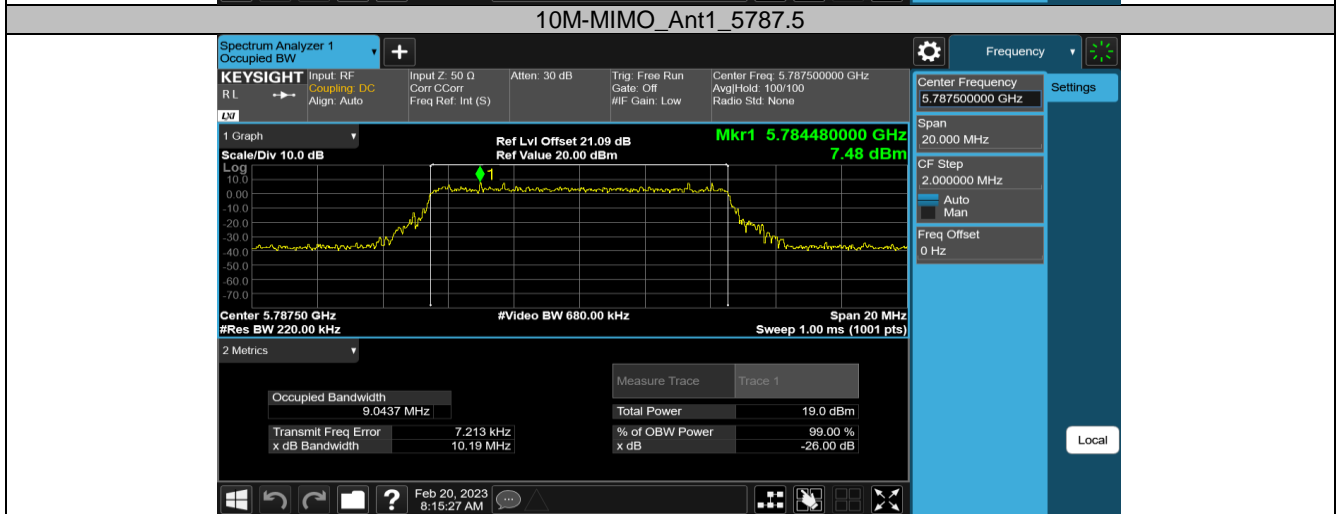

5.8G SDR, 10MHz BW

TestMode	Antenna	Channel	OCB [MHz]	FL[MHz]	FH[MHz]	Limit[MHz]	Verdict
10M-MIMO	Ant1	5730.5	9.0060	5725.9909	5734.9969	---	PASS
		5787.5	9.0437	5782.9854	5792.0291	---	PASS
		5844.5	9.0332	5839.9756	5849.0088	---	PASS