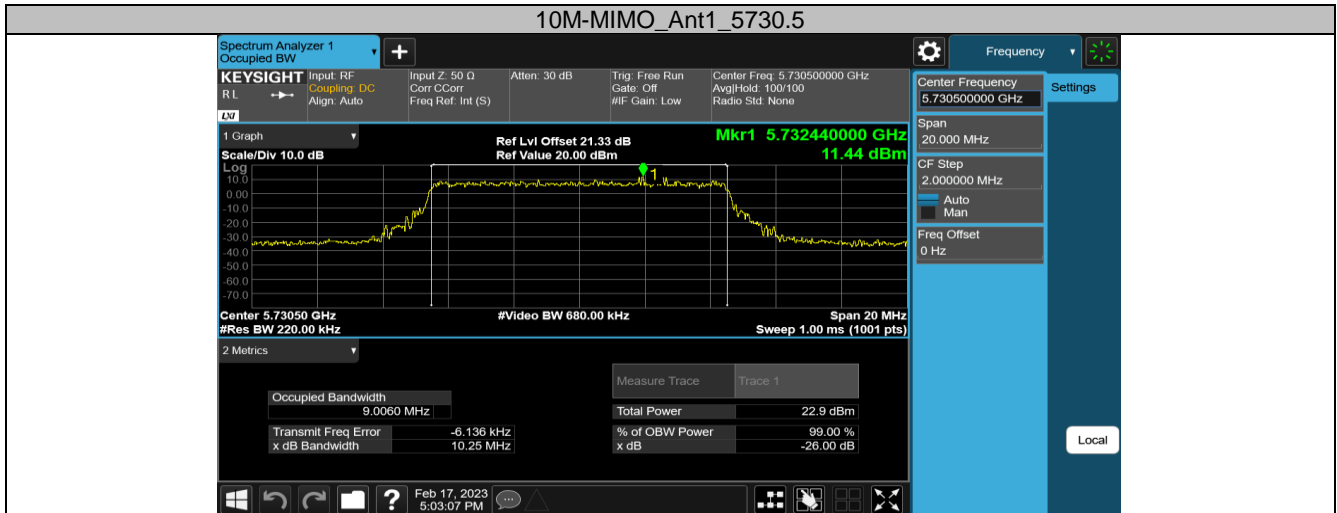

5.8G SDR, 10MHz BW

TestMode	Antenna	Channel	OCB [MHz]	FL[MHz]	FH[MHz]	Limit[MHz]	Verdict
10M-MIMO	Ant1	5730.5	9.0060	5725.9909	5734.9969	---	PASS
		5787.5	9.0437	5782.9854	5792.0291	---	PASS
		5844.5	9.0332	5839.9756	5849.0088	---	PASS