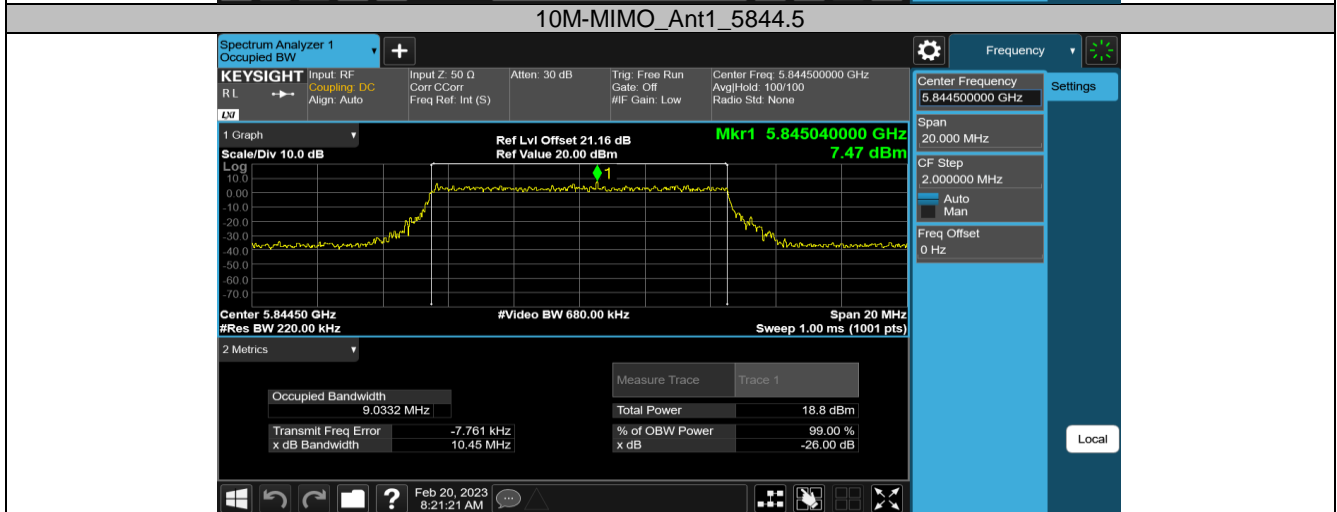

5.8G SDR, 10MHz BW

TestMode	Antenna	Channel	OCB [MHz]	FL[MHz]	FH[MHz]	Limit[MHz]	Verdict
10M-MIMO	Ant1	5730.5	9.0060	5725.9909	5734.9969	---	PASS
		5787.5	9.0437	5782.9854	5792.0291	---	PASS
		5844.5	9.0332	5839.9756	5849.0088	---	PASS