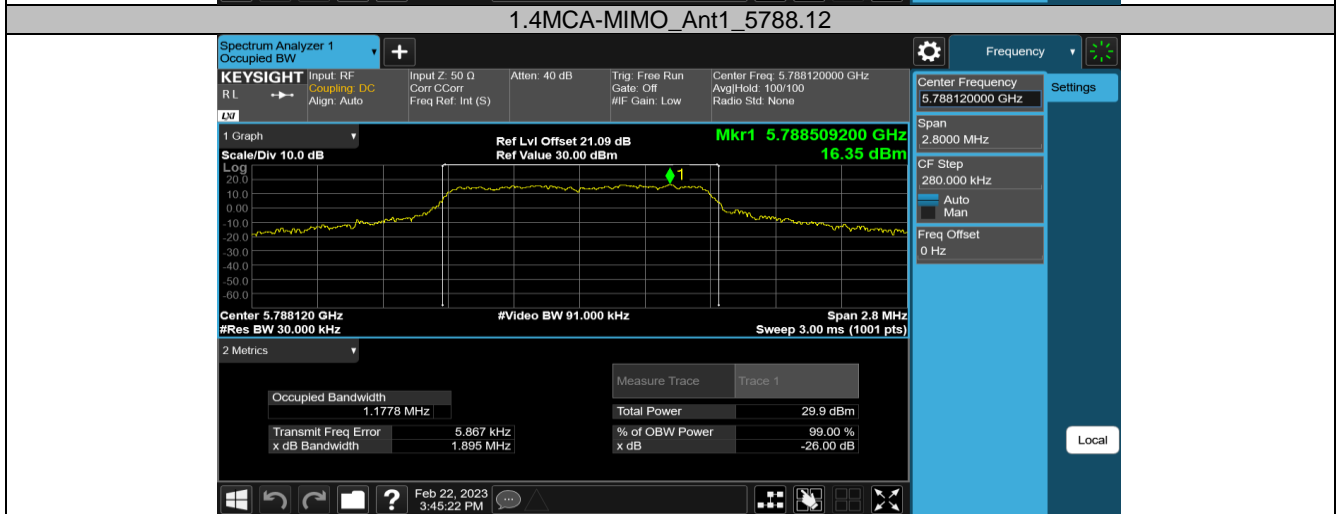

5.8G SDR, 1.4MHz BW CA mode

TestMode	Antenna	Channel	OCB [MHz]	FL[MHz]	FH[MHz]	Limit[MHz]	Verdict
1.4MCA-MIMO	Ant1	5730.12	1.1787	5729.5367	5730.7154	---	PASS
		5788.12	1.1778	5787.5370	5788.7148	---	PASS
		5848.12	1.2185	5847.5209	5848.7394	---	PASS