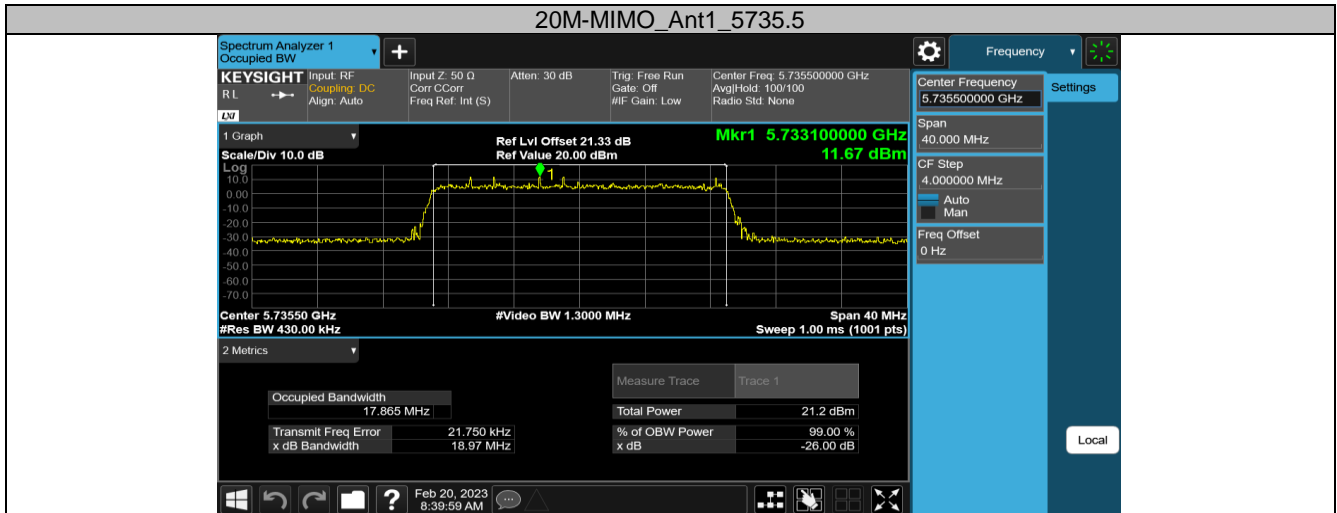

5.8G SDR, 20MHz BW

TestMode	Antenna	Channel	OCB [MHz]	FL[MHz]	FH[MHz]	Limit[MHz]	Verdict
20M-MIMO	Ant1	5735.5	17.865	5726.5893	5744.4543	---	PASS
		5787.5	17.835	5778.5886	5796.4236	---	PASS
		5839.5	17.836	5830.5809	5848.4169	---	PASS