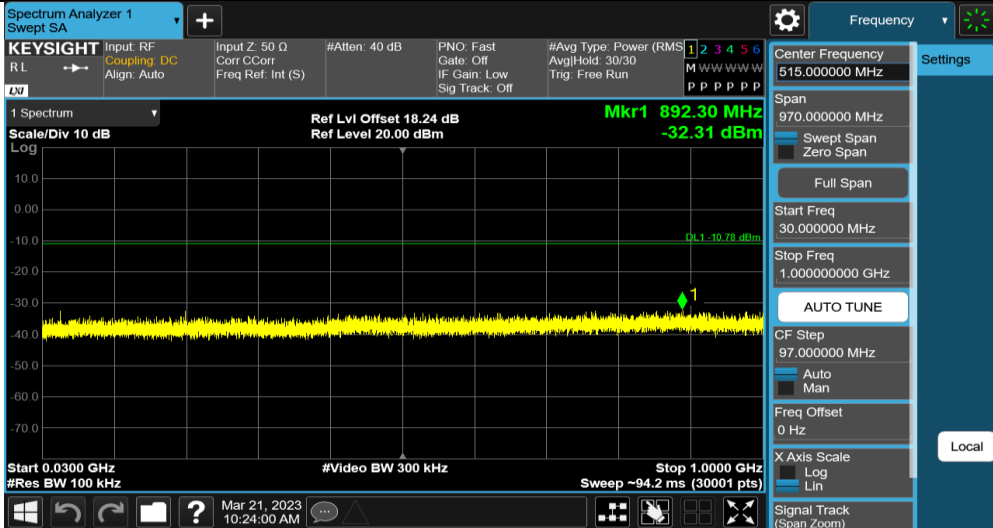

2.4GHz SDR, 3MHz BW CA mode

| TestMode | Antenna | Channel | FreqRange [MHz] | RefLevel [dBm] | Result [dBm] | Limit [dBm] | Verdict |
|-----------|---------|---------|-----------------|----------------|--------------|-------------|---------|
| 3MCA-MIMO | Ant1 | 2413.2 | Reference | 17.87 | 17.87 | --- | PASS |
| | | | 30~1000 | 17.87 | -32.24 | ≤-12.13 | PASS |
| | | | 1000~26500 | 17.87 | -22.87 | ≤-12.13 | PASS |
| | | 2437.2 | Reference | 19.29 | 19.29 | --- | PASS |
| | | | 30~1000 | 19.29 | -32.1 | ≤-10.71 | PASS |
| | | | 1000~26500 | 19.29 | -22.53 | ≤-10.71 | PASS |
| | | 2464.2 | Reference | 19.22 | 19.22 | --- | PASS |
| | | | 30~1000 | 19.22 | -32.31 | ≤-10.78 | PASS |
| | | | 1000~26500 | 19.22 | -22.47 | ≤-10.78 | PASS |

3MCA-MIMO_Ant1_2464.2_0~Reference

3MCA-MIMO_Ant1_2464.2_30~1000

3MCA-MIMO_Ant1_2464.2_1000~26500

2.4GHz SDR, 10MHz BW

| TestMode | Antenna | Channel | FreqRange [MHz] | RefLevel [dBm] | Result [dBm] | Limit [dBm] | Verdict |
|----------|---------|---------|-----------------|----------------|--------------|-------------|---------|
| 10M-MIMO | Ant1 | 2405.5 | Reference | -10.23 | -10.23 | --- | PASS |
| | | | 30~1000 | -10.23 | -51.63 | ≤-40.23 | PASS |
| | | | 1000~26500 | -10.23 | -42.7 | ≤-40.23 | PASS |
| | | 2436.5 | Reference | 4.14 | 4.14 | --- | PASS |
| | | | 30~1000 | 4.14 | -41.66 | ≤-25.86 | PASS |
| | | | 1000~26500 | 4.14 | -32.64 | ≤-25.86 | PASS |
| | | 2467.5 | Reference | 3.86 | 3.86 | --- | PASS |
| | | | 30~1000 | 3.86 | -40.97 | ≤-26.14 | PASS |
| | | | 1000~26500 | 3.86 | -32.6 | ≤-26.14 | PASS |