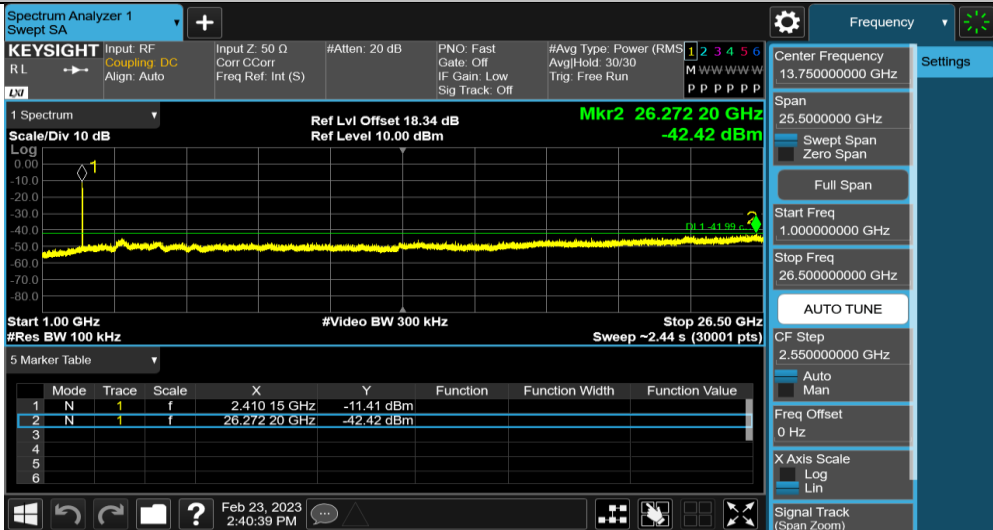

20M-MIMO_Ant1_2410.5_1000-26500