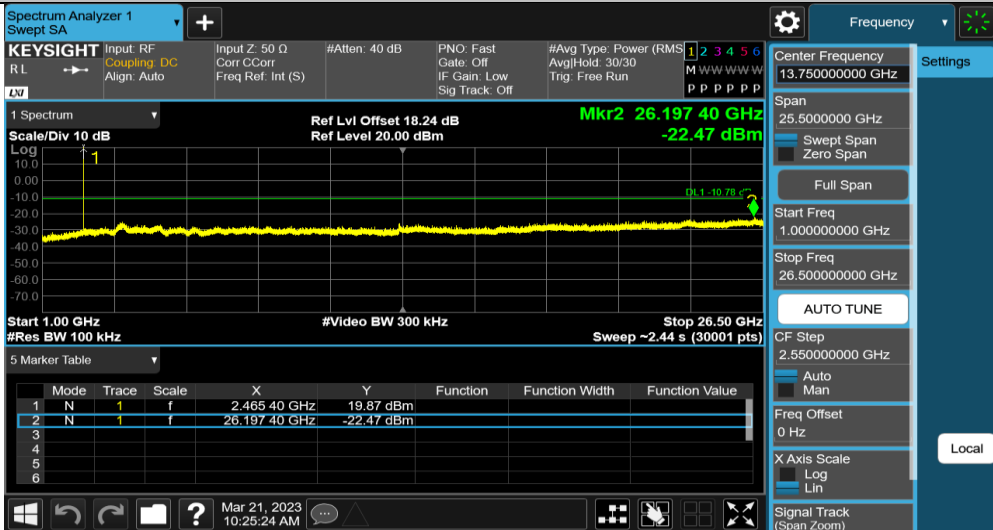

2.4GHz SDR, 3MHz BW CA mode

| TestMode | Antenna | Channel | FreqRange [MHz] | RefLevel [dBm] | Result [dBm] | Limit [dBm] | Verdict |
|-----------|---------|---------|-----------------|----------------|--------------|-------------|---------|
| 3MCA-MIMO | Ant1 | 2413.2 | Reference | 17.87 | 17.87 | --- | PASS |
| | | | 30~1000 | 17.87 | -32.24 | ≤-12.13 | PASS |
| | | | 1000~26500 | 17.87 | -22.87 | ≤-12.13 | PASS |
| | | 2437.2 | Reference | 19.29 | 19.29 | --- | PASS |
| | | | 30~1000 | 19.29 | -32.1 | ≤-10.71 | PASS |
| | | | 1000~26500 | 19.29 | -22.53 | ≤-10.71 | PASS |
| | | 2464.2 | Reference | 19.22 | 19.22 | --- | PASS |
| | | | 30~1000 | 19.22 | -32.31 | ≤-10.78 | PASS |
| | | | 1000~26500 | 19.22 | -22.47 | ≤-10.78 | PASS |

3MCA-MIMO_Ant1_2464.2_0~Reference

3MCA-MIMO_Ant1_2464.2_30~1000

3MCA-MIMO_Ant1_2464.2_1000~26500

2.4GHz SDR, 10MHz BW

| TestMode | Antenna | Channel | FreqRange [MHz] | RefLevel [dBm] | Result [dBm] | Limit [dBm] | Verdict |
|----------|---------|---------|-----------------|----------------|--------------|-------------|---------|
| 10M-MIMO | Ant1 | 2405.5 | Reference | -10.23 | -10.23 | --- | PASS |
| | | | 30~1000 | -10.23 | -51.63 | ≤-40.23 | PASS |
| | | | 1000~26500 | -10.23 | -42.7 | ≤-40.23 | PASS |
| | | 2436.5 | Reference | 4.14 | 4.14 | --- | PASS |
| | | | 30~1000 | 4.14 | -41.66 | ≤-25.86 | PASS |
| | | | 1000~26500 | 4.14 | -32.64 | ≤-25.86 | PASS |
| | | 2467.5 | Reference | 3.86 | 3.86 | --- | PASS |
| | | | 30~1000 | 3.86 | -40.97 | ≤-26.14 | PASS |
| | | | 1000~26500 | 3.86 | -32.6 | ≤-26.14 | PASS |