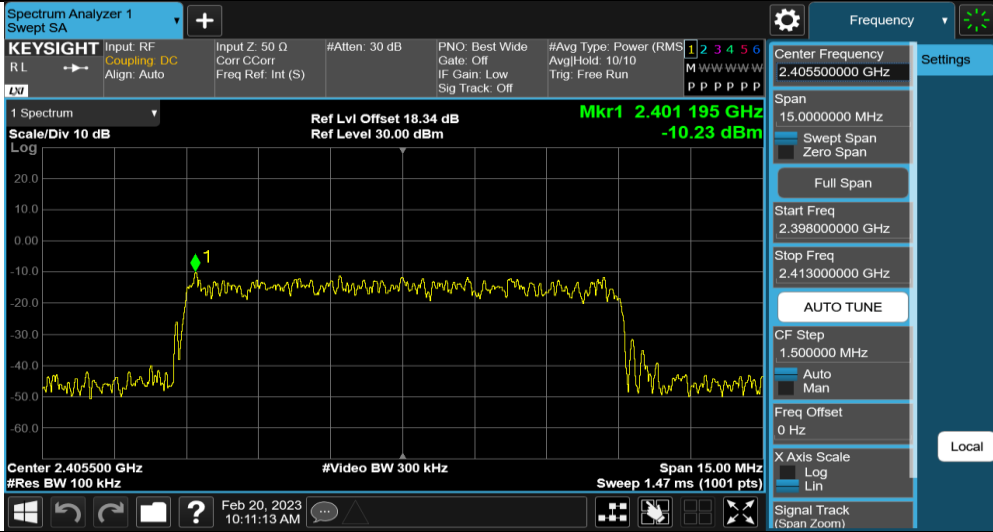

20M-MIMO_Ant1_2405.5_0-Reference