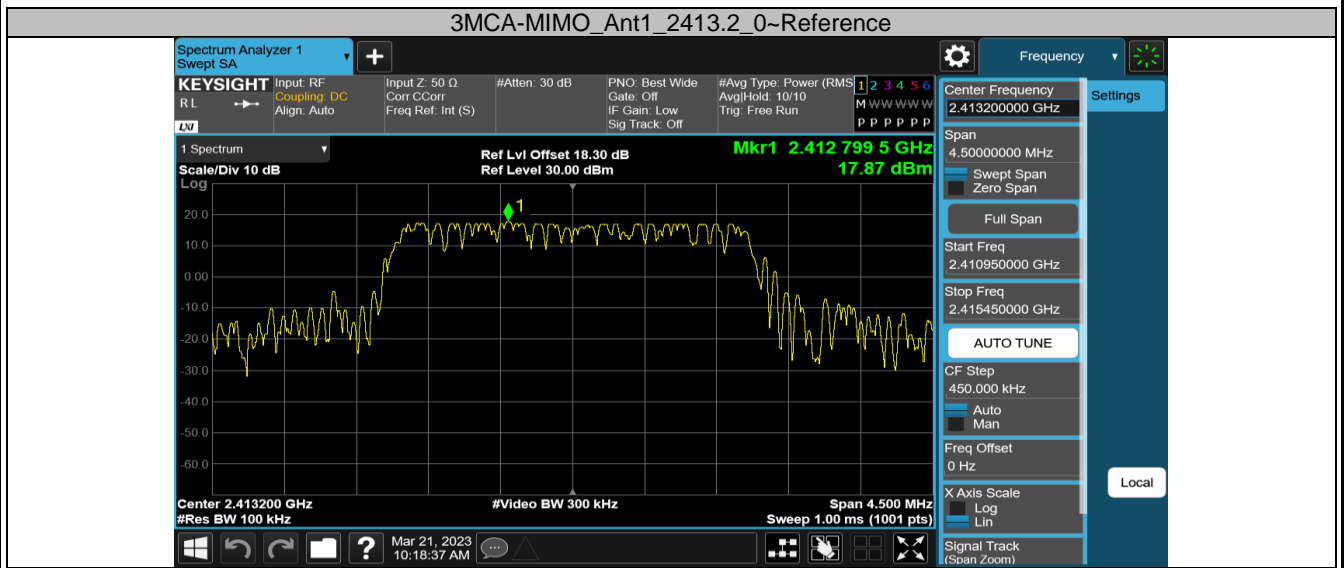

2.4GHz SDR, 3MHz BW CA mode

| TestMode | Antenna | Channel | FreqRange [MHz] | RefLevel [dBm] | Result [dBm] | Limit [dBm] | Verdict |
|-----------|---------|---------|-----------------|----------------|--------------|-------------|---------|
| 3MCA-MIMO | Ant1 | 2413.2 | Reference | 17.87 | 17.87 | --- | PASS |
| | | | 30~1000 | 17.87 | -32.24 | ≤-12.13 | PASS |
| | | | 1000~26500 | 17.87 | -22.87 | ≤-12.13 | PASS |
| | | 2437.2 | Reference | 19.29 | 19.29 | --- | PASS |
| | | | 30~1000 | 19.29 | -32.1 | ≤-10.71 | PASS |
| | | | 1000~26500 | 19.29 | -22.53 | ≤-10.71 | PASS |
| | | 2464.2 | Reference | 19.22 | 19.22 | --- | PASS |
| | | | 30~1000 | 19.22 | -32.31 | ≤-10.78 | PASS |
| | | | 1000~26500 | 19.22 | -22.47 | ≤-10.78 | PASS |

3MCA-MIMO_Ant1_2464.2_0~Reference

3MCA-MIMO_Ant1_2464.2_30~1000

3MCA-MIMO_Ant1_2464.2_1000~26500

2.4GHz SDR, 10MHz BW

| TestMode | Antenna | Channel | FreqRange [MHz] | RefLevel [dBm] | Result [dBm] | Limit [dBm] | Verdict |
|----------|---------|---------|-----------------|----------------|--------------|-------------|---------|
| 10M-MIMO | Ant1 | 2405.5 | Reference | -10.23 | -10.23 | --- | PASS |
| | | | 30~1000 | -10.23 | -51.63 | ≤-40.23 | PASS |
| | | | 1000~26500 | -10.23 | -42.7 | ≤-40.23 | PASS |
| | | 2436.5 | Reference | 4.14 | 4.14 | --- | PASS |
| | | | 30~1000 | 4.14 | -41.66 | ≤-25.86 | PASS |
| | | | 1000~26500 | 4.14 | -32.64 | ≤-25.86 | PASS |
| | | 2467.5 | Reference | 3.86 | 3.86 | --- | PASS |
| | | | 30~1000 | 3.86 | -40.97 | ≤-26.14 | PASS |
| | | | 1000~26500 | 3.86 | -32.6 | ≤-26.14 | PASS |