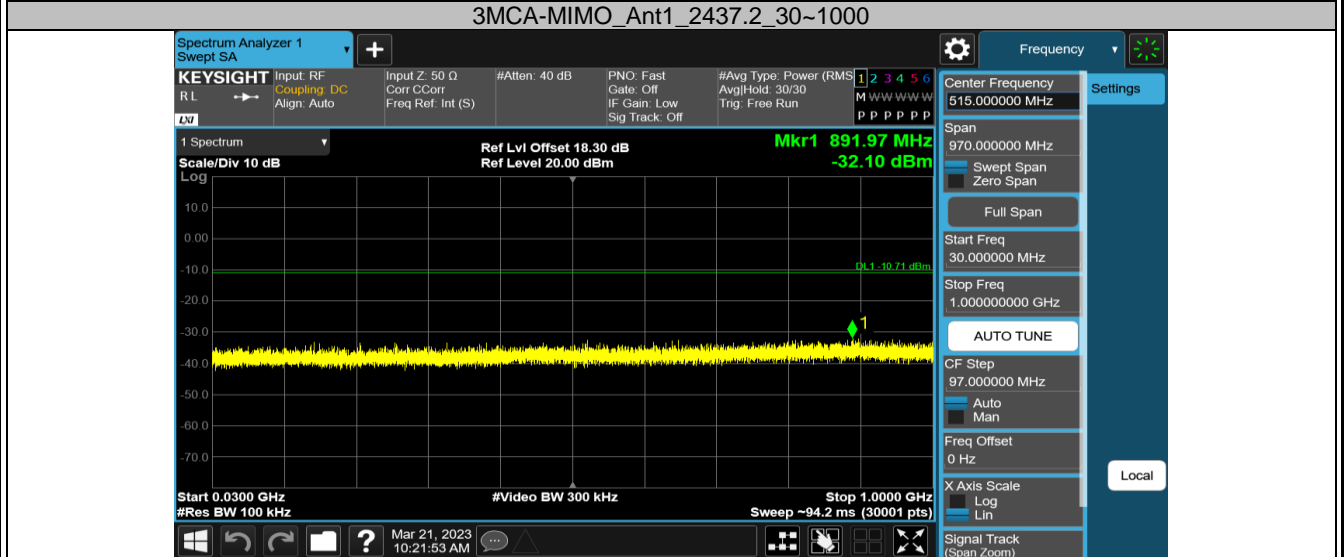

2.4GHz SDR, 3MHz BW CA mode

| TestMode | Antenna | Channel | FreqRange [MHz] | RefLevel [dBm] | Result [dBm] | Limit [dBm] | Verdict |
|-----------|---------|---------|-----------------|----------------|--------------|-------------|---------|
| 3MCA-MIMO | Ant1 | 2413.2 | Reference | 17.87 | 17.87 | --- | PASS |
| | | | 30~1000 | 17.87 | -32.24 | ≤-12.13 | PASS |
| | | | 1000~26500 | 17.87 | -22.87 | ≤-12.13 | PASS |
| | | 2437.2 | Reference | 19.29 | 19.29 | --- | PASS |
| | | | 30~1000 | 19.29 | -32.1 | ≤-10.71 | PASS |
| | | | 1000~26500 | 19.29 | -22.53 | ≤-10.71 | PASS |
| | | 2464.2 | Reference | 19.22 | 19.22 | --- | PASS |
| | | | 30~1000 | 19.22 | -32.31 | ≤-10.78 | PASS |
| | | | 1000~26500 | 19.22 | -22.47 | ≤-10.78 | PASS |

3MCA-MIMO_Ant1_2464.2_0~Reference

3MCA-MIMO_Ant1_2464.2_30~1000

3MCA-MIMO_Ant1_2464.2_1000~26500

2.4GHz SDR, 10MHz BW

| TestMode | Antenna | Channel | FreqRange [MHz] | RefLevel [dBm] | Result [dBm] | Limit [dBm] | Verdict |
|----------|---------|---------|-----------------|----------------|--------------|-------------|---------|
| 10M-MIMO | Ant1 | 2405.5 | Reference | -10.23 | -10.23 | --- | PASS |
| | | | 30~1000 | -10.23 | -51.63 | ≤-40.23 | PASS |
| | | | 1000~26500 | -10.23 | -42.7 | ≤-40.23 | PASS |
| | | 2436.5 | Reference | 4.14 | 4.14 | --- | PASS |
| | | | 30~1000 | 4.14 | -41.66 | ≤-25.86 | PASS |
| | | | 1000~26500 | 4.14 | -32.64 | ≤-25.86 | PASS |
| | | 2467.5 | Reference | 3.86 | 3.86 | --- | PASS |
| | | | 30~1000 | 3.86 | -40.97 | ≤-26.14 | PASS |
| | | | 1000~26500 | 3.86 | -32.6 | ≤-26.14 | PASS |