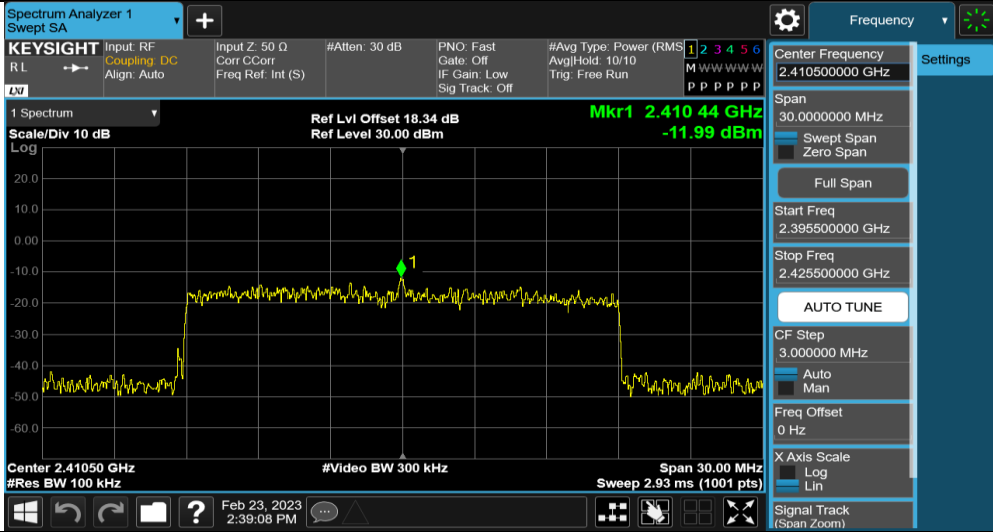

20M-MIMO_Ant1_2410.5_0-Reference