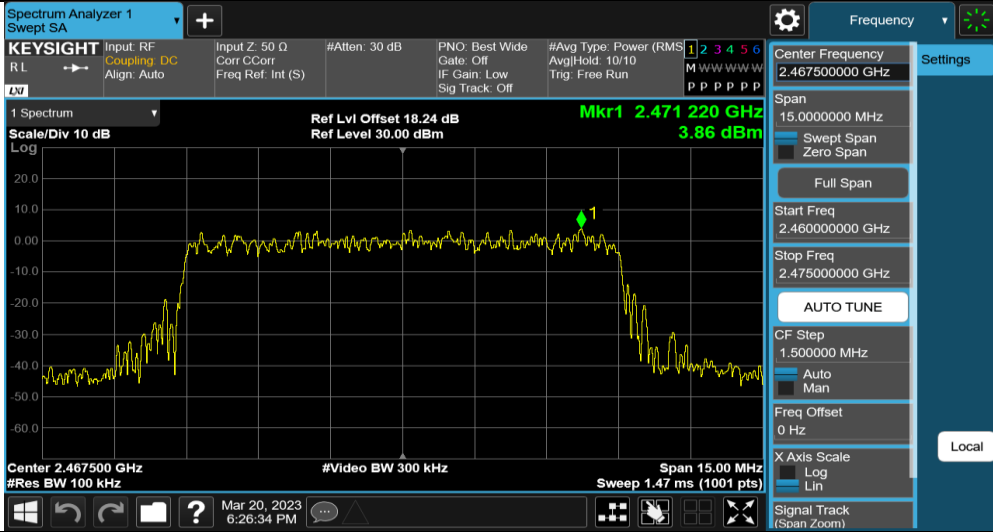

20M-MIMO_Ant1_2467.5_30-1000

20M-MIMO_Ant1_2467.5_1000-26500

2.4GHz SDR, 20MHz BW

| TestMode | Antenna | Channel | FreqRange [MHz] | RefLevel [dBm] | Result [dBm] | Limit [dBm] | Verdict |
|----------|---------|---------|-----------------|----------------|--------------|-------------|---------|
| 20M-MIMO | Ant1 | 2410.5 | Reference | -11.99 | -11.99 | --- | PASS |
| | | | 30~1000 | -11.99 | -51.34 | ≤-41.99 | PASS |
| | | | 1000~26500 | -11.99 | -42.42 | ≤-41.99 | PASS |
| | | 2441.5 | Reference | 1.86 | 1.86 | --- | PASS |
| | | | 30~1000 | 1.86 | -52.59 | ≤-28.14 | PASS |
| | | | 1000~26500 | 1.86 | -42.65 | ≤-28.14 | PASS |
| | | 2472.5 | Reference | -11.82 | -11.82 | --- | PASS |
| | | | 30~1000 | -11.82 | -51 | ≤-41.82 | PASS |
| | | | 1000~26500 | -11.82 | -42.88 | ≤-41.82 | PASS |