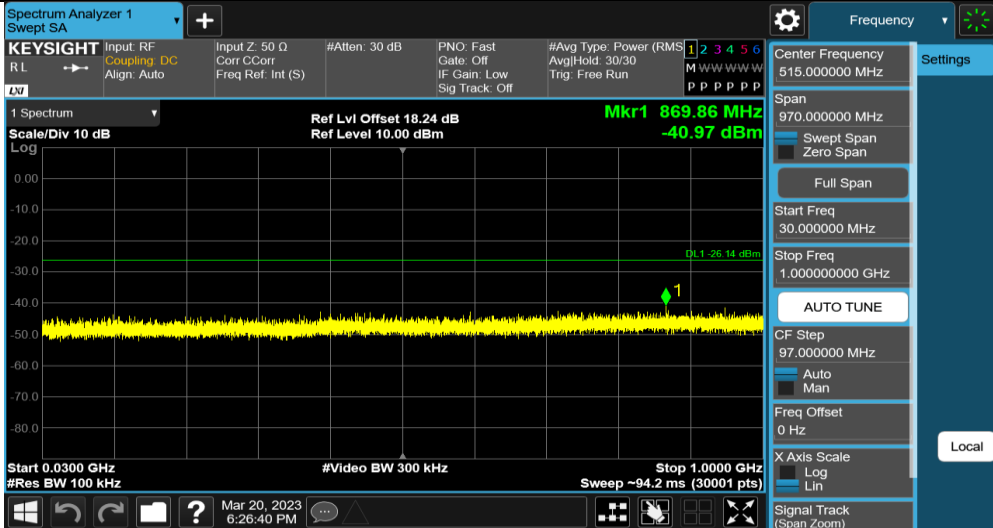

20M-MIMO_Ant1_2467.5_30-1000

20M-MIMO_Ant1_2467.5_1000-26500

2.4GHz SDR, 20MHz BW

| TestMode | Antenna | Channel | FreqRange [MHz] | RefLevel [dBm] | Result [dBm] | Limit [dBm] | Verdict |
|----------|---------|---------|-----------------|----------------|--------------|-------------|---------|
| 20M-MIMO | Ant1 | 2410.5 | Reference | -11.99 | -11.99 | --- | PASS |
| | | | 30~1000 | -11.99 | -51.34 | ≤-41.99 | PASS |
| | | | 1000~26500 | -11.99 | -42.42 | ≤-41.99 | PASS |
| | | 2441.5 | Reference | 1.86 | 1.86 | --- | PASS |
| | | | 30~1000 | 1.86 | -52.59 | ≤-28.14 | PASS |
| | | | 1000~26500 | 1.86 | -42.65 | ≤-28.14 | PASS |
| | | 2472.5 | Reference | -11.82 | -11.82 | --- | PASS |
| | | | 30~1000 | -11.82 | -51 | ≤-41.82 | PASS |
| | | | 1000~26500 | -11.82 | -42.88 | ≤-41.82 | PASS |