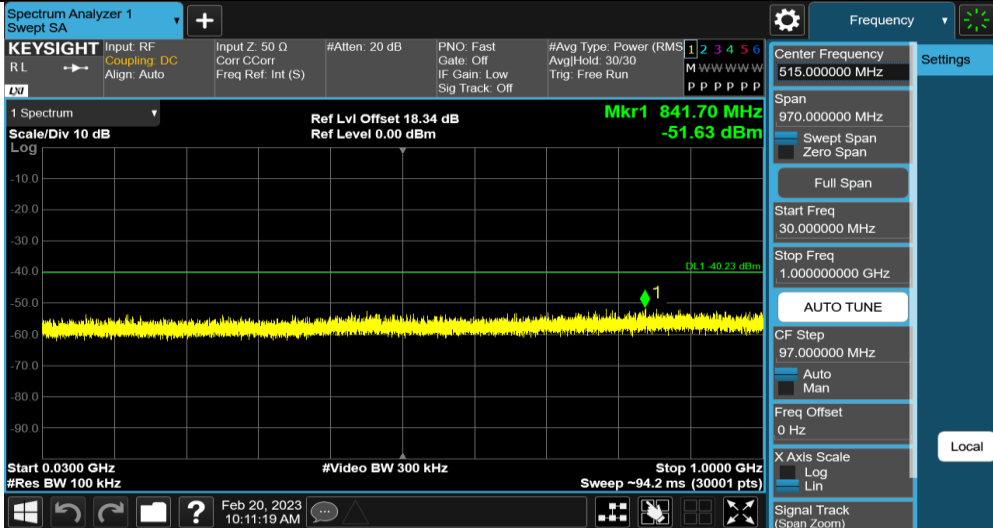

20M-MIMO_Ant1_2405.5_30-1000