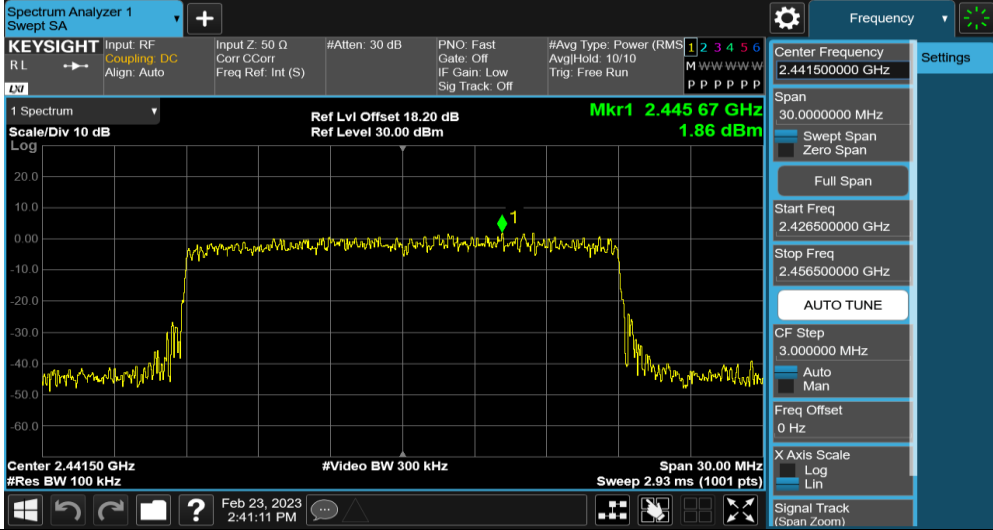

20M-MIMO_Ant1_2467.5_30-1000

20M-MIMO_Ant1_2467.5_1000-26500

2.4GHz SDR, 20MHz BW

| TestMode | Antenna | Channel | FreqRange [MHz] | RefLevel [dBm] | Result [dBm] | Limit [dBm] | Verdict |
|----------|---------|---------|-----------------|----------------|--------------|-------------|---------|
| 20M-MIMO | Ant1 | 2410.5 | Reference | -11.99 | -11.99 | --- | PASS |
| | | | 30~1000 | -11.99 | -51.34 | ≤-41.99 | PASS |
| | | | 1000~26500 | -11.99 | -42.42 | ≤-41.99 | PASS |
| | | 2441.5 | Reference | 1.86 | 1.86 | --- | PASS |
| | | | 30~1000 | 1.86 | -52.59 | ≤-28.14 | PASS |
| | | | 1000~26500 | 1.86 | -42.65 | ≤-28.14 | PASS |
| | | 2472.5 | Reference | -11.82 | -11.82 | --- | PASS |
| | | | 30~1000 | -11.82 | -51 | ≤-41.82 | PASS |
| | | | 1000~26500 | -11.82 | -42.88 | ≤-41.82 | PASS |

20M-MIMO_Ant1_2410.5_0-Reference

20M-MIMO_Ant1_2410.5_30-1000

20M-MIMO_Ant1_2410.5_1000-26500

20M-MIMO_Ant1_2441.5_0-Reference

20M-MIMO_Ant1_2441.5_30-1000

20M-MIMO_Ant1_2441.5_1000-26500

20M-MIMO_Ant1_2472.5_0-Reference

20M-MIMO_Ant1_2472.5_30-1000

20M-MIMO_Ant1_2472.5_1000-26500

2.4GHz SDR, 40MHz BW

| TestMode | Antenna | Channel | FreqRange [MHz] | RefLevel [dBm] | Result [dBm] | Limit [dBm] | Verdict |
|----------|---------|---------|-----------------|----------------|--------------|-------------|---------|
| 40M-MIMO | Ant1 | 2422.5 | Reference | -3.96 | -3.96 | --- | PASS |
| | | | 30~1000 | -3.96 | -51.28 | ≤-33.96 | PASS |
| | | | 1000~26500 | -3.96 | -42.46 | ≤-33.96 | PASS |
| | | 2437.5 | Reference | -0.97 | -0.97 | --- | PASS |
| | | | 30~1000 | -0.97 | -51.73 | ≤-30.97 | PASS |
| | | | 1000~26500 | -0.97 | -43.06 | ≤-30.97 | PASS |
| | | 2452.5 | Reference | -5.72 | -5.72 | --- | PASS |
| | | | 30~1000 | -5.72 | -51.34 | ≤-35.72 | PASS |
| | | | 1000~26500 | -5.72 | -42.48 | ≤-35.72 | PASS |