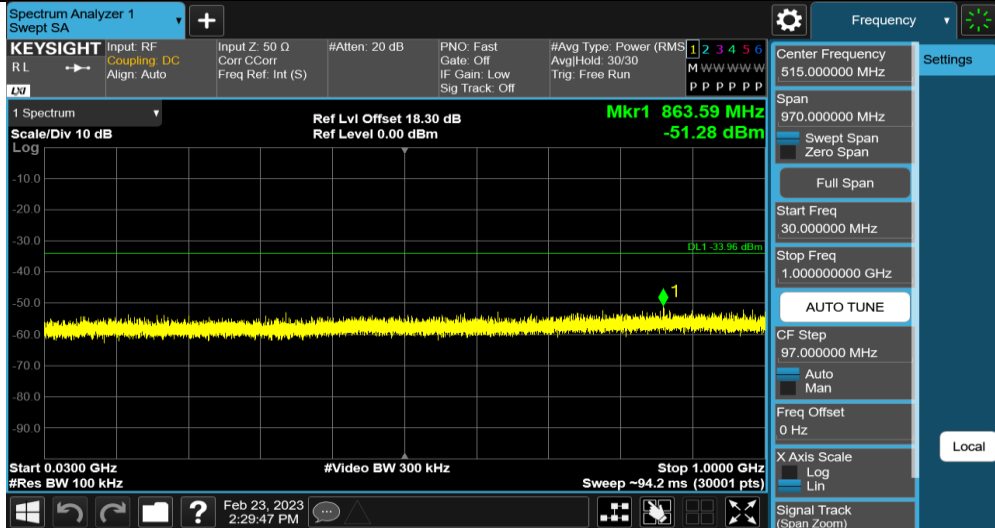

40M-MIMO_Ant1_2422.5_30-1000