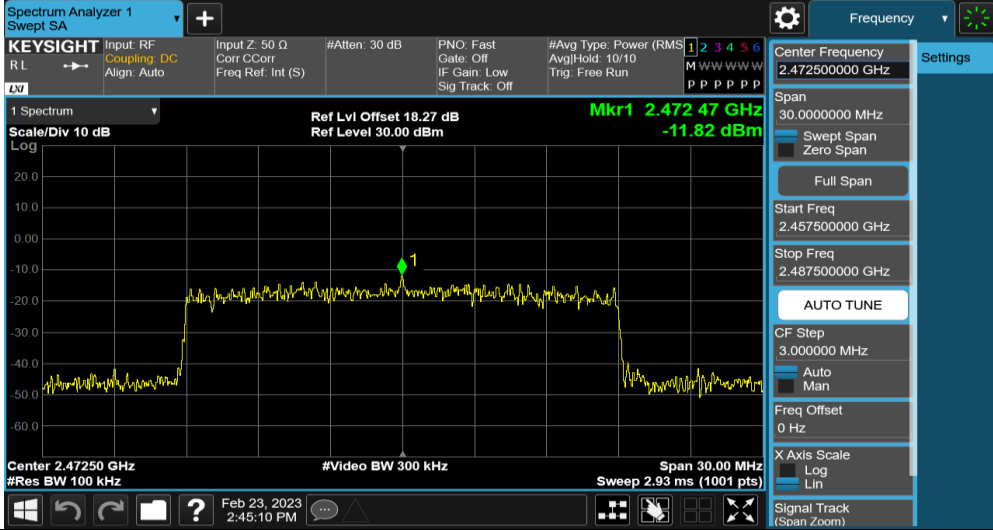

20M-MIMO_Ant1_2467.5_30-1000

20M-MIMO_Ant1_2467.5_1000-26500

2.4GHz SDR, 20MHz BW

| TestMode | Antenna | Channel | FreqRange [MHz] | RefLevel [dBm] | Result [dBm] | Limit [dBm] | Verdict |
|----------|---------|---------|-----------------|----------------|--------------|-------------|---------|
| 20M-MIMO | Ant1 | 2410.5 | Reference | -11.99 | -11.99 | --- | PASS |
| | | | 30~1000 | -11.99 | -51.34 | ≤-41.99 | PASS |
| | | | 1000~26500 | -11.99 | -42.42 | ≤-41.99 | PASS |
| | | 2441.5 | Reference | 1.86 | 1.86 | --- | PASS |
| | | | 30~1000 | 1.86 | -52.59 | ≤-28.14 | PASS |
| | | | 1000~26500 | 1.86 | -42.65 | ≤-28.14 | PASS |
| | | 2472.5 | Reference | -11.82 | -11.82 | --- | PASS |
| | | | 30~1000 | -11.82 | -51 | ≤-41.82 | PASS |
| | | | 1000~26500 | -11.82 | -42.88 | ≤-41.82 | PASS |

20M-MIMO_Ant1_2410.5_0-Reference

20M-MIMO_Ant1_2410.5_30-1000

20M-MIMO_Ant1_2410.5_1000-26500

20M-MIMO_Ant1_2441.5_0-Reference

20M-MIMO_Ant1_2441.5_30-1000

20M-MIMO_Ant1_2441.5_1000-26500

20M-MIMO_Ant1_2472.5_0-Reference

20M-MIMO_Ant1_2472.5_30-1000

20M-MIMO_Ant1_2472.5_1000-26500

2.4GHz SDR, 40MHz BW

| TestMode | Antenna | Channel | FreqRange [MHz] | RefLevel [dBm] | Result [dBm] | Limit [dBm] | Verdict |
|----------|---------|---------|-----------------|----------------|--------------|-------------|---------|
| 40M-MIMO | Ant1 | 2422.5 | Reference | -3.96 | -3.96 | --- | PASS |
| | | | 30~1000 | -3.96 | -51.28 | ≤-33.96 | PASS |
| | | | 1000~26500 | -3.96 | -42.46 | ≤-33.96 | PASS |
| | | 2437.5 | Reference | -0.97 | -0.97 | --- | PASS |
| | | | 30~1000 | -0.97 | -51.73 | ≤-30.97 | PASS |
| | | | 1000~26500 | -0.97 | -43.06 | ≤-30.97 | PASS |
| | | 2452.5 | Reference | -5.72 | -5.72 | --- | PASS |
| | | | 30~1000 | -5.72 | -51.34 | ≤-35.72 | PASS |
| | | | 1000~26500 | -5.72 | -42.48 | ≤-35.72 | PASS |