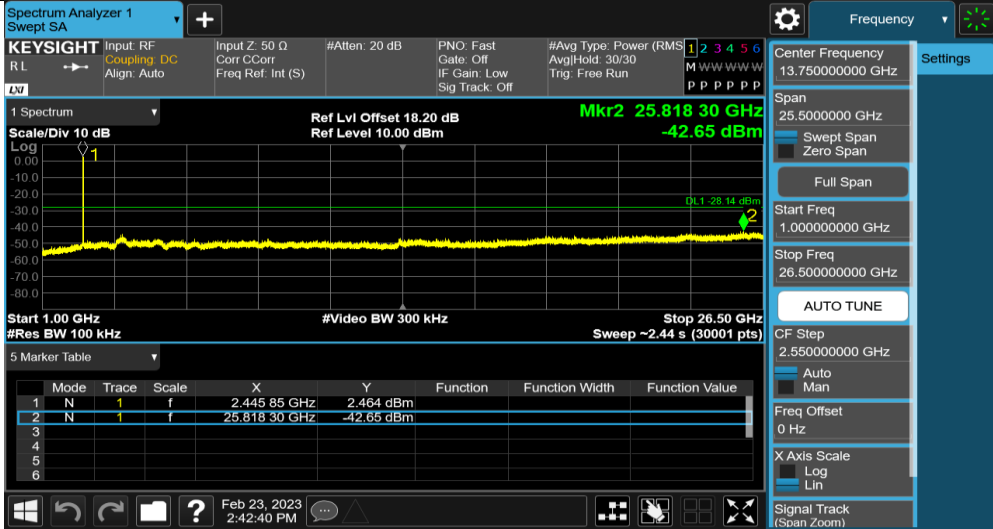

20M-MIMO_Ant1_2410.5_0-Reference

20M-MIMO_Ant1_2410.5_30-1000

20M-MIMO_Ant1_2410.5_1000-26500

20M-MIMO_Ant1_2441.5_0-Reference

20M-MIMO_Ant1_2441.5_30-1000

20M-MIMO_Ant1_2441.5_1000-26500

20M-MIMO_Ant1_2472.5_0-Reference

20M-MIMO_Ant1_2472.5_30-1000

20M-MIMO_Ant1_2472.5_1000-26500

2.4GHz SDR, 40MHz BW

| TestMode | Antenna | Channel | FreqRange [MHz] | RefLevel [dBm] | Result [dBm] | Limit [dBm] | Verdict |
|----------|---------|---------|-----------------|----------------|--------------|-------------|---------|
| 40M-MIMO | Ant1 | 2422.5 | Reference | -3.96 | -3.96 | --- | PASS |
| | | | 30~1000 | -3.96 | -51.28 | ≤-33.96 | PASS |
| | | | 1000~26500 | -3.96 | -42.46 | ≤-33.96 | PASS |
| | | 2437.5 | Reference | -0.97 | -0.97 | --- | PASS |
| | | | 30~1000 | -0.97 | -51.73 | ≤-30.97 | PASS |
| | | | 1000~26500 | -0.97 | -43.06 | ≤-30.97 | PASS |
| | | 2452.5 | Reference | -5.72 | -5.72 | --- | PASS |
| | | | 30~1000 | -5.72 | -51.34 | ≤-35.72 | PASS |
| | | | 1000~26500 | -5.72 | -42.48 | ≤-35.72 | PASS |