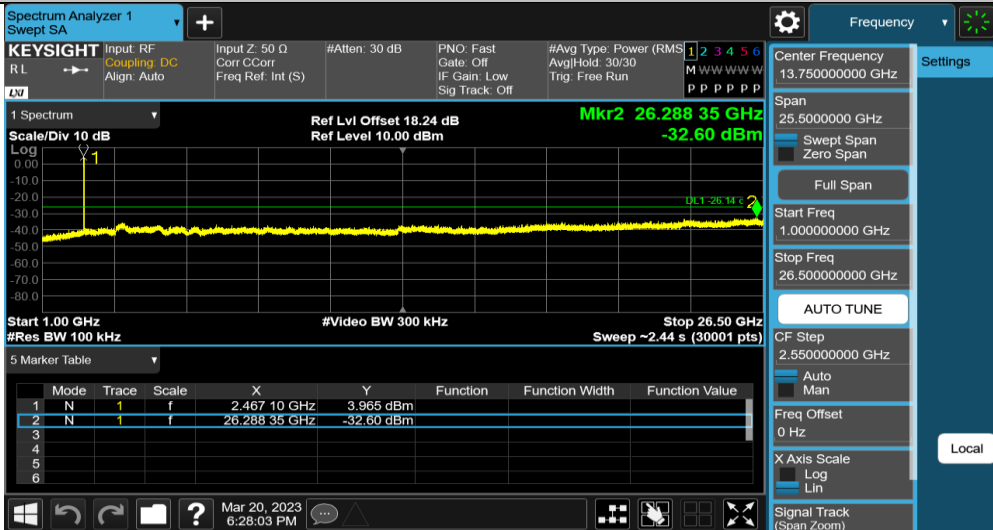

20M-MIMO_Ant1_2467.5_30-1000

20M-MIMO_Ant1_2467.5_1000-26500

2.4GHz SDR, 20MHz BW

| TestMode | Antenna | Channel | FreqRange [MHz] | RefLevel [dBm] | Result [dBm] | Limit [dBm] | Verdict |
|----------|---------|---------|-----------------|----------------|--------------|-------------|---------|
| 20M-MIMO | Ant1 | 2410.5 | Reference | -11.99 | -11.99 | --- | PASS |
| | | | 30~1000 | -11.99 | -51.34 | ≤-41.99 | PASS |
| | | | 1000~26500 | -11.99 | -42.42 | ≤-41.99 | PASS |
| | | 2441.5 | Reference | 1.86 | 1.86 | --- | PASS |
| | | | 30~1000 | 1.86 | -52.59 | ≤-28.14 | PASS |
| | | | 1000~26500 | 1.86 | -42.65 | ≤-28.14 | PASS |
| | | 2472.5 | Reference | -11.82 | -11.82 | --- | PASS |
| | | | 30~1000 | -11.82 | -51 | ≤-41.82 | PASS |
| | | | 1000~26500 | -11.82 | -42.88 | ≤-41.82 | PASS |