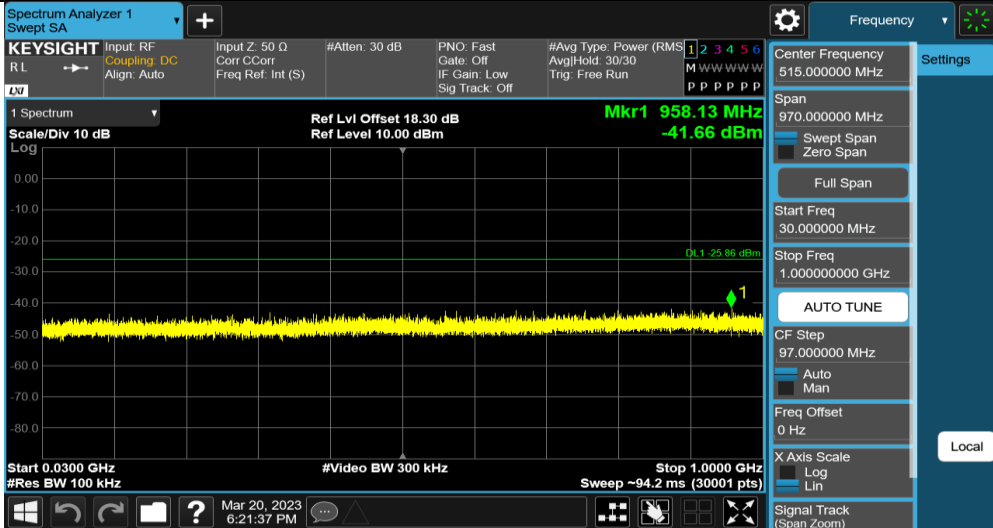

20M-MIMO_Ant1_2436.5_30-1000