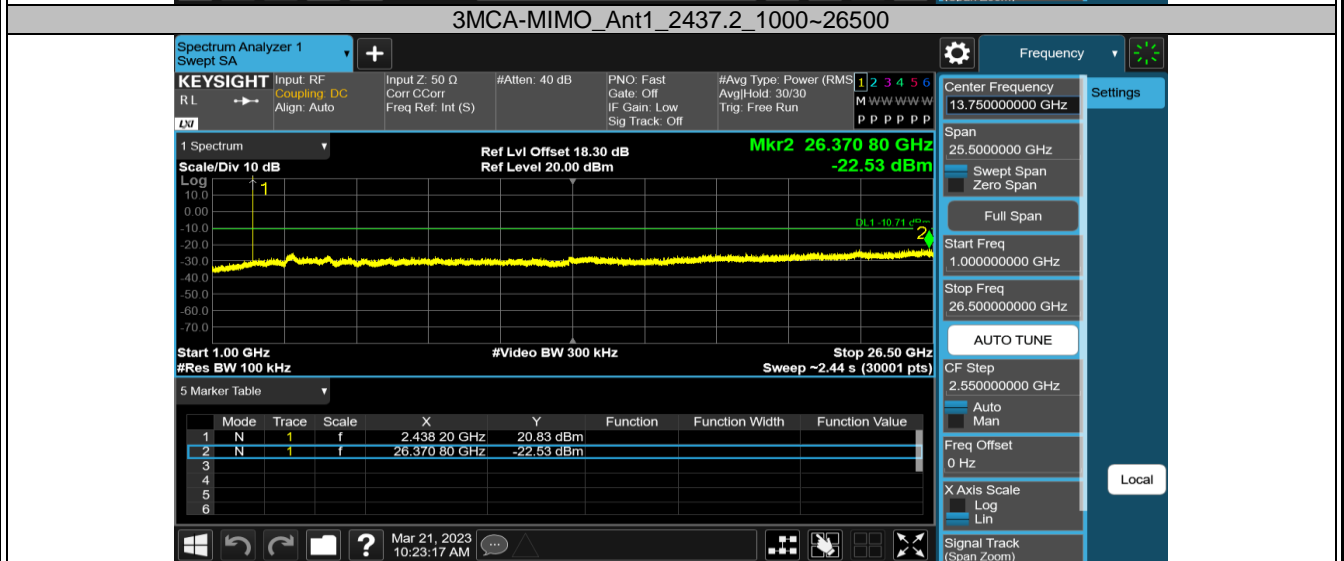

2.4GHz SDR, 3MHz BW CA mode

| TestMode | Antenna | Channel | FreqRange [MHz] | RefLevel [dBm] | Result [dBm] | Limit [dBm] | Verdict |
|-----------|---------|---------|-----------------|----------------|--------------|-------------|---------|
| 3MCA-MIMO | Ant1 | 2413.2 | Reference | 17.87 | 17.87 | --- | PASS |
| | | | 30~1000 | 17.87 | -32.24 | ≤-12.13 | PASS |
| | | | 1000~26500 | 17.87 | -22.87 | ≤-12.13 | PASS |
| | | 2437.2 | Reference | 19.29 | 19.29 | --- | PASS |
| | | | 30~1000 | 19.29 | -32.1 | ≤-10.71 | PASS |
| | | | 1000~26500 | 19.29 | -22.53 | ≤-10.71 | PASS |
| | | 2464.2 | Reference | 19.22 | 19.22 | --- | PASS |
| | | | 30~1000 | 19.22 | -32.31 | ≤-10.78 | PASS |
| | | | 1000~26500 | 19.22 | -22.47 | ≤-10.78 | PASS |

3MCA-MIMO_Ant1_2464.2_0~Reference

3MCA-MIMO_Ant1_2464.2_30~1000

3MCA-MIMO_Ant1_2464.2_1000~26500

2.4GHz SDR, 10MHz BW

| TestMode | Antenna | Channel | FreqRange [MHz] | RefLevel [dBm] | Result [dBm] | Limit [dBm] | Verdict |
|----------|---------|---------|-----------------|----------------|--------------|-------------|---------|
| 10M-MIMO | Ant1 | 2405.5 | Reference | -10.23 | -10.23 | --- | PASS |
| | | | 30~1000 | -10.23 | -51.63 | ≤-40.23 | PASS |
| | | | 1000~26500 | -10.23 | -42.7 | ≤-40.23 | PASS |
| | | 2436.5 | Reference | 4.14 | 4.14 | --- | PASS |
| | | | 30~1000 | 4.14 | -41.66 | ≤-25.86 | PASS |
| | | | 1000~26500 | 4.14 | -32.64 | ≤-25.86 | PASS |
| | | 2467.5 | Reference | 3.86 | 3.86 | --- | PASS |
| | | | 30~1000 | 3.86 | -40.97 | ≤-26.14 | PASS |
| | | | 1000~26500 | 3.86 | -32.6 | ≤-26.14 | PASS |