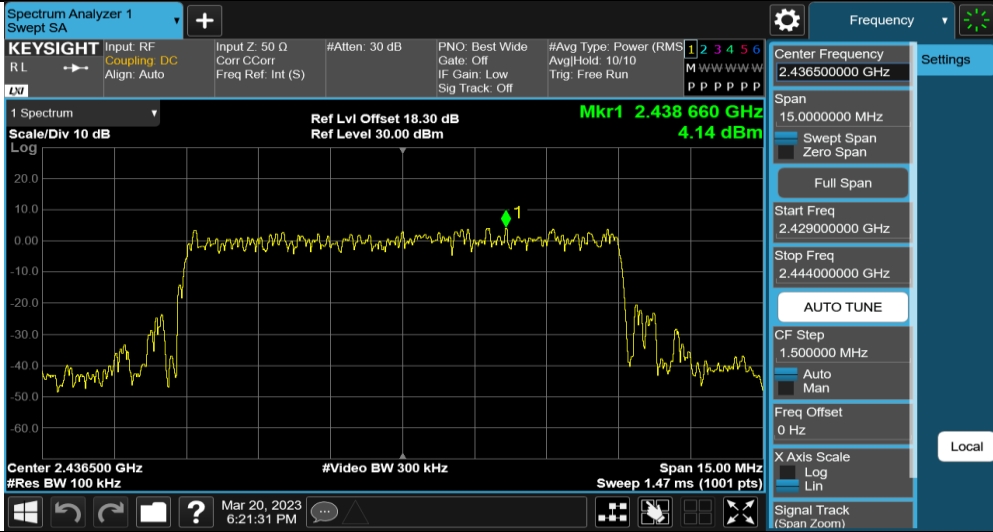

20M-MIMO_Ant1_2405.5_0-Reference

20M-MIMO_Ant1_2405.5_30-1000

20M-MIMO_Ant1_2405.5_1000-26500

20M-MIMO_Ant1_2436.5_0-Reference

20M-MIMO_Ant1_2436.5_30-1000

20M-MIMO_Ant1_2436.5_1000-26500

20M-MIMO_Ant1_2467.5_0-Reference

20M-MIMO_Ant1_2467.5_30-1000

20M-MIMO_Ant1_2467.5_1000-26500

2.4GHz SDR, 20MHz BW

| TestMode | Antenna | Channel | FreqRange [MHz] | RefLevel [dBm] | Result [dBm] | Limit [dBm] | Verdict |
|----------|---------|---------|-----------------|----------------|--------------|-------------|---------|
| 20M-MIMO | Ant1 | 2410.5 | Reference | -11.99 | -11.99 | --- | PASS |
| | | | 30~1000 | -11.99 | -51.34 | ≤-41.99 | PASS |
| | | | 1000~26500 | -11.99 | -42.42 | ≤-41.99 | PASS |
| | | 2441.5 | Reference | 1.86 | 1.86 | --- | PASS |
| | | | 30~1000 | 1.86 | -52.59 | ≤-28.14 | PASS |
| | | | 1000~26500 | 1.86 | -42.65 | ≤-28.14 | PASS |
| | | 2472.5 | Reference | -11.82 | -11.82 | --- | PASS |
| | | | 30~1000 | -11.82 | -51 | ≤-41.82 | PASS |
| | | | 1000~26500 | -11.82 | -42.88 | ≤-41.82 | PASS |