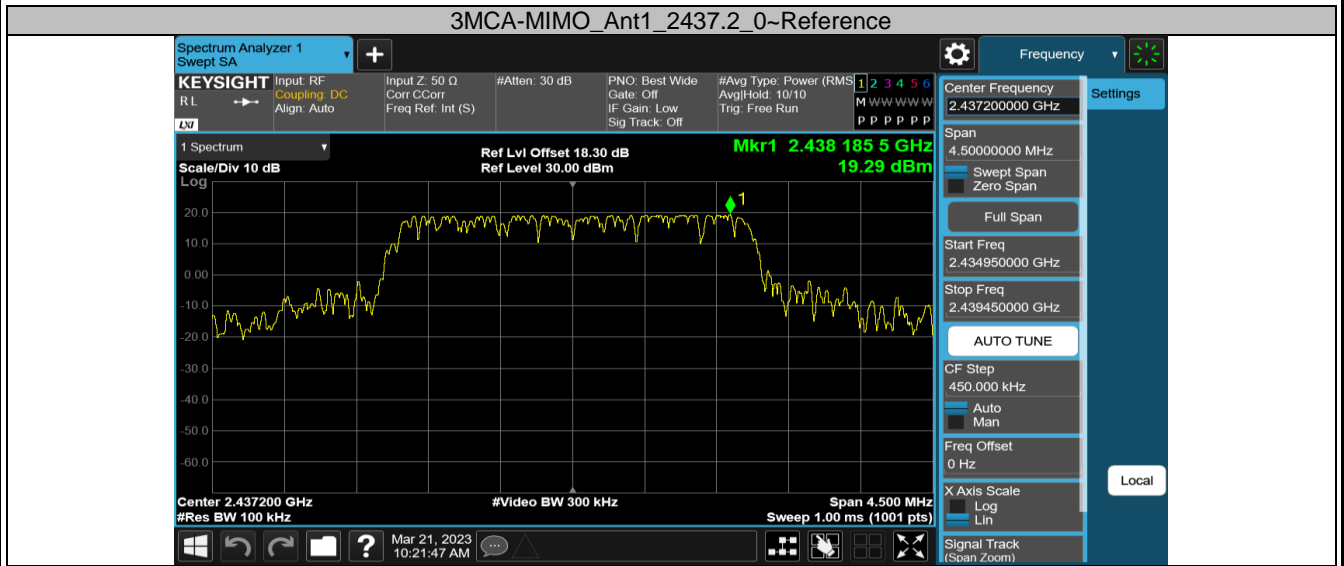

2.4GHz SDR, 3MHz BW CA mode

| TestMode | Antenna | Channel | FreqRange [MHz] | RefLevel [dBm] | Result [dBm] | Limit [dBm] | Verdict |
|-----------|---------|---------|-----------------|----------------|--------------|-------------|---------|
| 3MCA-MIMO | Ant1 | 2413.2 | Reference | 17.87 | 17.87 | --- | PASS |
| | | | 30~1000 | 17.87 | -32.24 | ≤-12.13 | PASS |
| | | | 1000~26500 | 17.87 | -22.87 | ≤-12.13 | PASS |
| | | 2437.2 | Reference | 19.29 | 19.29 | --- | PASS |
| | | | 30~1000 | 19.29 | -32.1 | ≤-10.71 | PASS |
| | | | 1000~26500 | 19.29 | -22.53 | ≤-10.71 | PASS |
| | | 2464.2 | Reference | 19.22 | 19.22 | --- | PASS |
| | | | 30~1000 | 19.22 | -32.31 | ≤-10.78 | PASS |
| | | | 1000~26500 | 19.22 | -22.47 | ≤-10.78 | PASS |

3MCA-MIMO_Ant1_2464.2_0~Reference

3MCA-MIMO_Ant1_2464.2_30~1000

3MCA-MIMO_Ant1_2464.2_1000~26500

2.4GHz SDR, 10MHz BW

| TestMode | Antenna | Channel | FreqRange [MHz] | RefLevel [dBm] | Result [dBm] | Limit [dBm] | Verdict |
|----------|---------|---------|-----------------|----------------|--------------|-------------|---------|
| 10M-MIMO | Ant1 | 2405.5 | Reference | -10.23 | -10.23 | --- | PASS |
| | | | 30~1000 | -10.23 | -51.63 | ≤-40.23 | PASS |
| | | | 1000~26500 | -10.23 | -42.7 | ≤-40.23 | PASS |
| | | 2436.5 | Reference | 4.14 | 4.14 | --- | PASS |
| | | | 30~1000 | 4.14 | -41.66 | ≤-25.86 | PASS |
| | | | 1000~26500 | 4.14 | -32.64 | ≤-25.86 | PASS |
| | | 2467.5 | Reference | 3.86 | 3.86 | --- | PASS |
| | | | 30~1000 | 3.86 | -40.97 | ≤-26.14 | PASS |
| | | | 1000~26500 | 3.86 | -32.6 | ≤-26.14 | PASS |