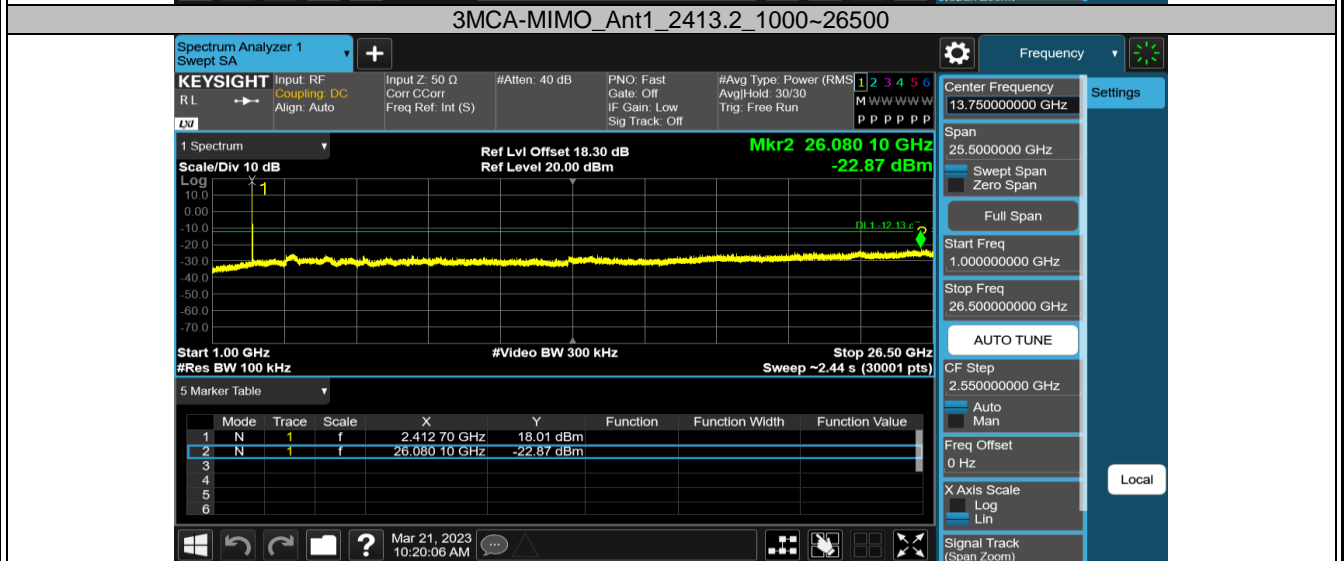

2.4GHz SDR, 3MHz BW CA mode

| TestMode | Antenna | Channel | FreqRange [MHz] | RefLevel [dBm] | Result [dBm] | Limit [dBm] | Verdict |
|-----------|---------|---------|-----------------|----------------|--------------|-------------|---------|
| 3MCA-MIMO | Ant1 | 2413.2 | Reference | 17.87 | 17.87 | --- | PASS |
| | | | 30~1000 | 17.87 | -32.24 | ≤-12.13 | PASS |
| | | | 1000~26500 | 17.87 | -22.87 | ≤-12.13 | PASS |
| | | 2437.2 | Reference | 19.29 | 19.29 | --- | PASS |
| | | | 30~1000 | 19.29 | -32.1 | ≤-10.71 | PASS |
| | | | 1000~26500 | 19.29 | -22.53 | ≤-10.71 | PASS |
| | | 2464.2 | Reference | 19.22 | 19.22 | --- | PASS |
| | | | 30~1000 | 19.22 | -32.31 | ≤-10.78 | PASS |
| | | | 1000~26500 | 19.22 | -22.47 | ≤-10.78 | PASS |

3MCA-MIMO_Ant1_2464.2_0~Reference

3MCA-MIMO_Ant1_2464.2_30~1000

3MCA-MIMO_Ant1_2464.2_1000~26500

2.4GHz SDR, 10MHz BW

| TestMode | Antenna | Channel | FreqRange [MHz] | RefLevel [dBm] | Result [dBm] | Limit [dBm] | Verdict |
|----------|---------|---------|-----------------|----------------|--------------|-------------|---------|
| 10M-MIMO | Ant1 | 2405.5 | Reference | -10.23 | -10.23 | --- | PASS |
| | | | 30~1000 | -10.23 | -51.63 | ≤-40.23 | PASS |
| | | | 1000~26500 | -10.23 | -42.7 | ≤-40.23 | PASS |
| | | 2436.5 | Reference | 4.14 | 4.14 | --- | PASS |
| | | | 30~1000 | 4.14 | -41.66 | ≤-25.86 | PASS |
| | | | 1000~26500 | 4.14 | -32.64 | ≤-25.86 | PASS |
| | | 2467.5 | Reference | 3.86 | 3.86 | --- | PASS |
| | | | 30~1000 | 3.86 | -40.97 | ≤-26.14 | PASS |
| | | | 1000~26500 | 3.86 | -32.6 | ≤-26.14 | PASS |