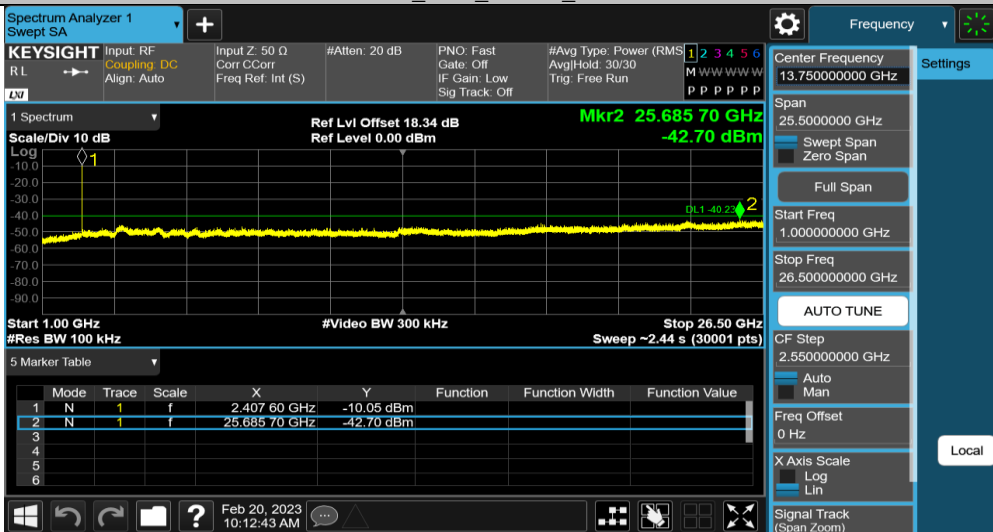

20M-MIMO_Ant1_2405.5_1000-26500