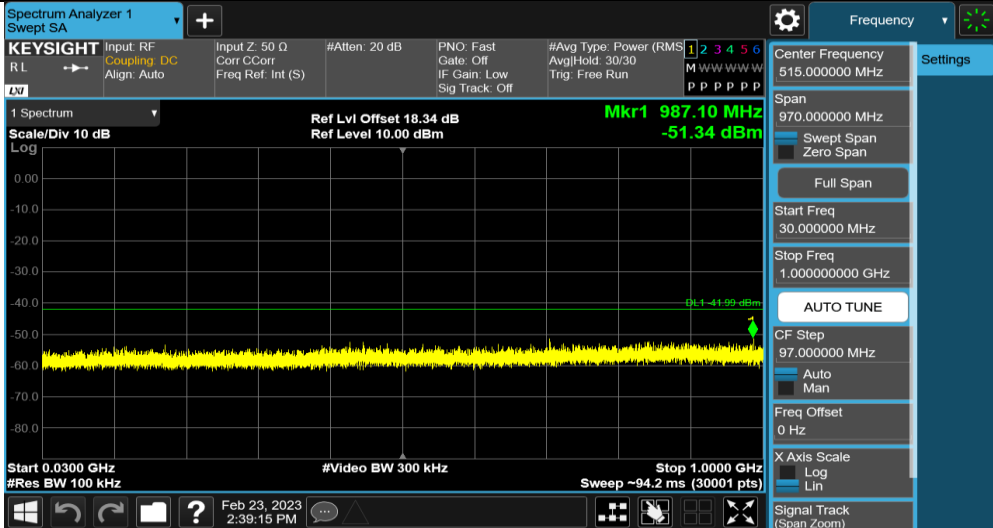

20M-MIMO_Ant1_2410.5_30-1000