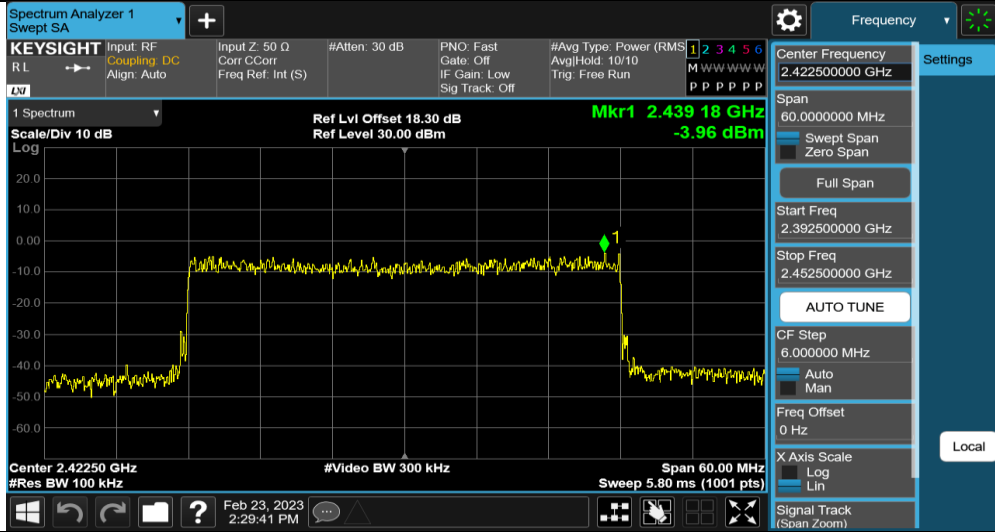

40M-MIMO_Ant1_2422.5_0-Reference