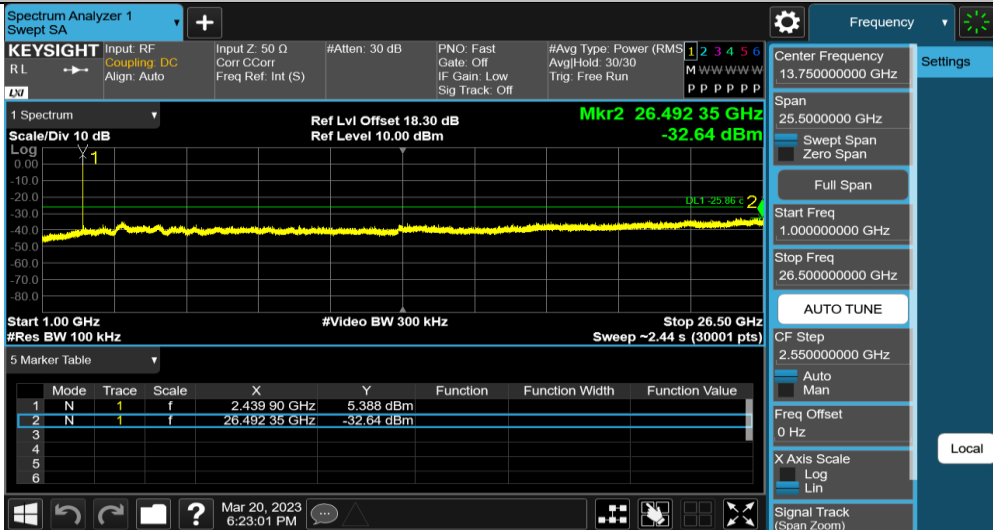

20M-MIMO_Ant1_2436.5_1000-26500