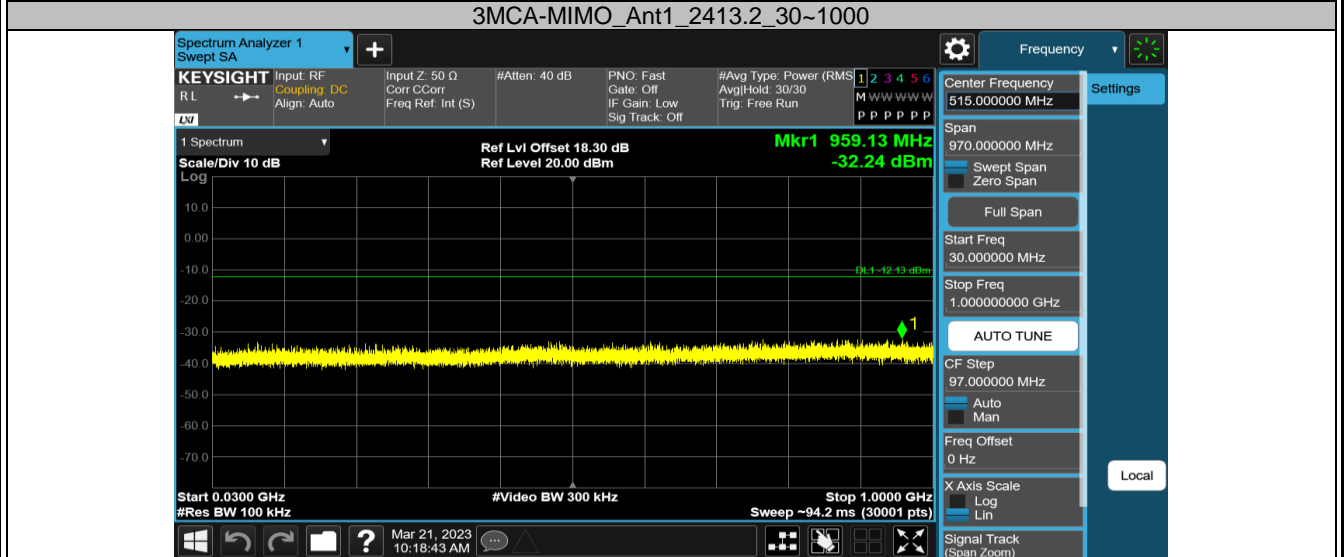

2.4GHz SDR, 3MHz BW CA mode

| TestMode | Antenna | Channel | FreqRange [MHz] | RefLevel [dBm] | Result [dBm] | Limit [dBm] | Verdict |
|-----------|---------|---------|-----------------|----------------|--------------|-------------|---------|
| 3MCA-MIMO | Ant1 | 2413.2 | Reference | 17.87 | 17.87 | --- | PASS |
| | | | 30~1000 | 17.87 | -32.24 | ≤-12.13 | PASS |
| | | | 1000~26500 | 17.87 | -22.87 | ≤-12.13 | PASS |
| | | 2437.2 | Reference | 19.29 | 19.29 | --- | PASS |
| | | | 30~1000 | 19.29 | -32.1 | ≤-10.71 | PASS |
| | | | 1000~26500 | 19.29 | -22.53 | ≤-10.71 | PASS |
| | | 2464.2 | Reference | 19.22 | 19.22 | --- | PASS |
| | | | 30~1000 | 19.22 | -32.31 | ≤-10.78 | PASS |
| | | | 1000~26500 | 19.22 | -22.47 | ≤-10.78 | PASS |

3MCA-MIMO_Ant1_2464.2_0~Reference

3MCA-MIMO_Ant1_2464.2_30~1000

3MCA-MIMO_Ant1_2464.2_1000~26500

2.4GHz SDR, 10MHz BW

| TestMode | Antenna | Channel | FreqRange [MHz] | RefLevel [dBm] | Result [dBm] | Limit [dBm] | Verdict |
|----------|---------|---------|-----------------|----------------|--------------|-------------|---------|
| 10M-MIMO | Ant1 | 2405.5 | Reference | -10.23 | -10.23 | --- | PASS |
| | | | 30~1000 | -10.23 | -51.63 | ≤-40.23 | PASS |
| | | | 1000~26500 | -10.23 | -42.7 | ≤-40.23 | PASS |
| | | 2436.5 | Reference | 4.14 | 4.14 | --- | PASS |
| | | | 30~1000 | 4.14 | -41.66 | ≤-25.86 | PASS |
| | | | 1000~26500 | 4.14 | -32.64 | ≤-25.86 | PASS |
| | | 2467.5 | Reference | 3.86 | 3.86 | --- | PASS |
| | | | 30~1000 | 3.86 | -40.97 | ≤-26.14 | PASS |
| | | | 1000~26500 | 3.86 | -32.6 | ≤-26.14 | PASS |