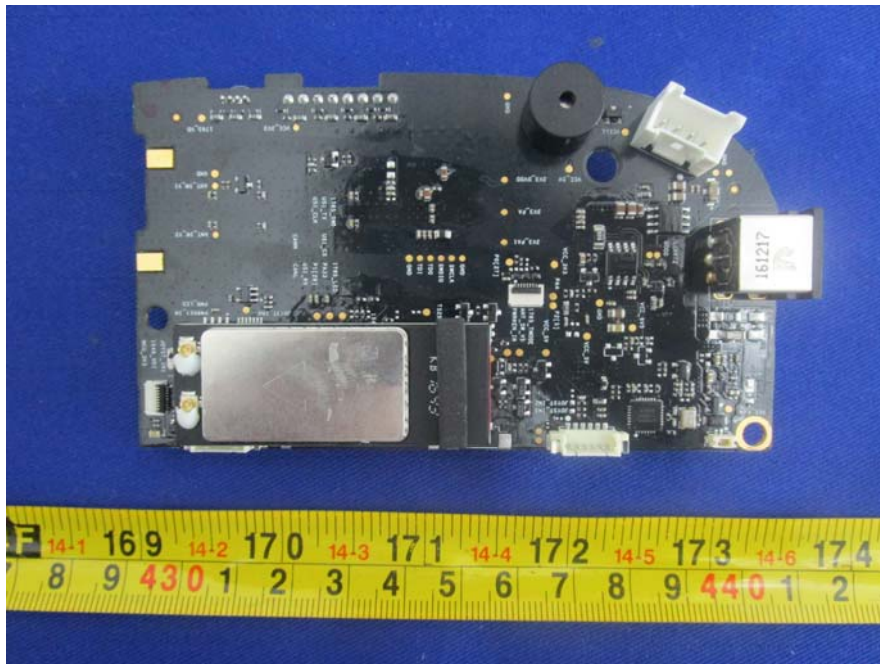

EXHIBIT C - EUT INTERNAL PHOTOGRAPHS

EUT – Uncover View

EUT – Uncover View

EUT – Board 1 Top View

EUT – Board 1 Top Unshielded View

EUT – Board 1 Bottom View

EUT – Board 1 Bottom Unshielded View

EUT – USB Port Board Top View

EUT – USB Port Board Bottom View

EUT – Uncover View

EUT – Uncover View

EUT – Mainboard Top View

EUT – Mainboard Top Unshielded View

EUT – Mainboard Bottom View

EUT – Mainboard Bottom Unshielded View

EUT – LB Module View

EUT – Wifi Module Top View

EUT – Wifi Module Top Unshielded View

EUT – Wifi Module Bottom View

EUT – LB Antenna View

EUT – Wifi Antenna View

EUT – Battery View