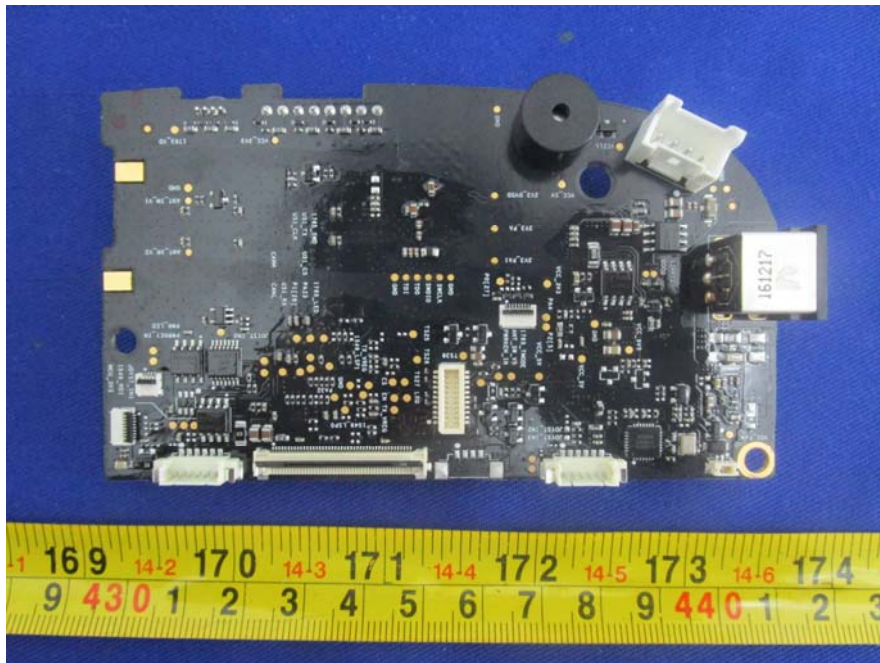

EXHIBIT C - EUT INTERNAL PHOTOGRAPHS

EUT – Uncover View

EUT – Uncover View

EUT – Board 1 Top View

EUT – Board 1 Top Unshielded View

EUT – Board 1 Bottom View

EUT – Board 1 Bottom Unshielded View

EUT – USB Port Board Top View

EUT – USB Port Board Bottom View

EUT – Uncover View

EUT – Uncover View

EUT – Mainboard Top View

EUT – Mainboard Top Unshielded View

EUT – Mainboard Bottom View

EUT – Mainboard Bottom Unshielded View

EUT – LB Module View

EUT – Wifi Module Top View

EUT – Wifi Module Top Unshielded View

EUT – Wifi Module Bottom View

EUT – LB Antenna View

EUT – Wifi Antenna View

EUT – Battery View