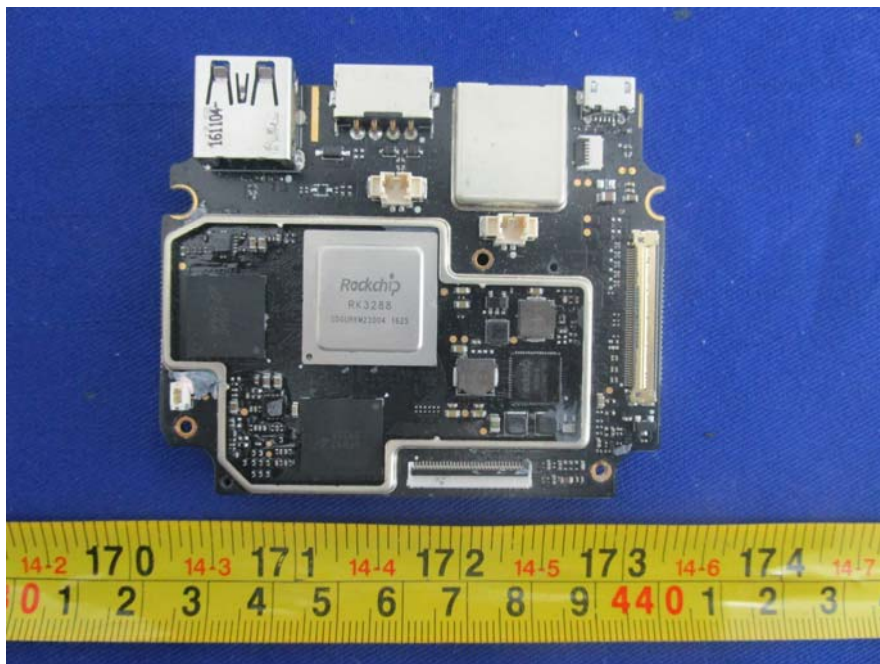

EXHIBIT C - EUT INTERNAL PHOTOGRAPHS

EUT – Uncover View

EUT – Uncover View

EUT – Board 1 Top View

EUT – Board 1 Top Unshielded View

EUT – Board 1 Bottom View

EUT – Board 1 Bottom Unshielded View

EUT – USB Port Board Top View

EUT – USB Port Board Bottom View

EUT – Uncover View

EUT – Uncover View

EUT – Mainboard Top View

EUT – Mainboard Top Unshielded View

EUT – Mainboard Bottom View

EUT – Mainboard Bottom Unshielded View

EUT – LB Module View

EUT – Wifi Module Top View

EUT – Wifi Module Top Unshielded View

EUT – Wifi Module Bottom View

EUT – LB Antenna View

EUT – Wifi Antenna View

EUT – Battery View