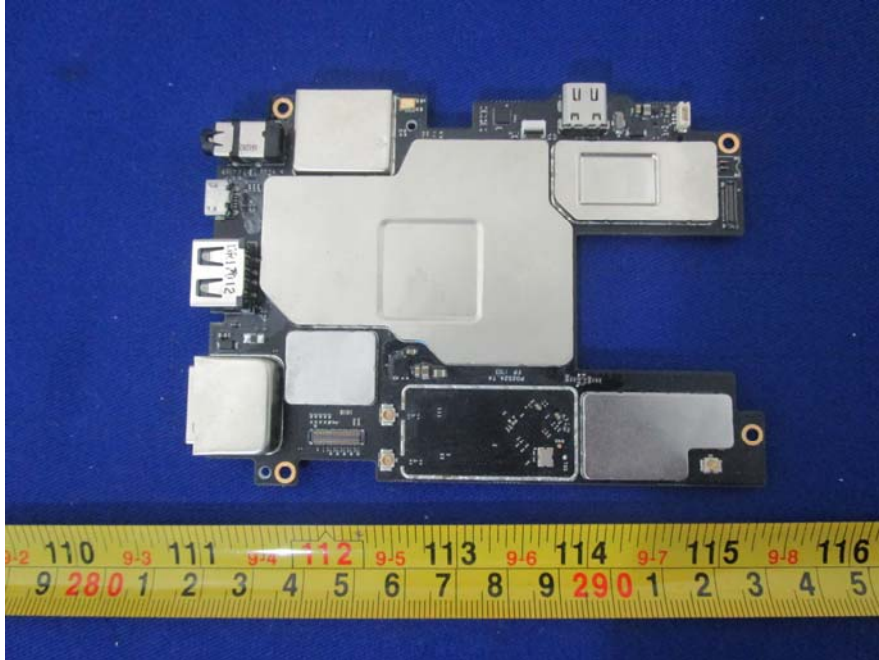

EXHIBIT C - EUT INTERNAL PHOTOGRAPHS

EUT – Uncover View

EUT –Main Board Top View

EUT –Main Board Top Unshielded View

EUT – Main Board Bottom View

EUT – Main Board Bottom Unshielded View

EUT – Board Top View

EUT – Board Top Unshielded View

EUT – Board Bottom View

EUT –Board Bottom Unshielded View

EUT –RF Module View

EUT –GPS Module View

EUT –Wifi Antenna-Chain 1 View

EUT –Wifi Antenna-Chain 0 View

EUT – GPS Antenna View

EUT –Internal Battery View

EUT –External Battery Top View

EUT –External Battery Bottom View

EUT –External Battery Label View