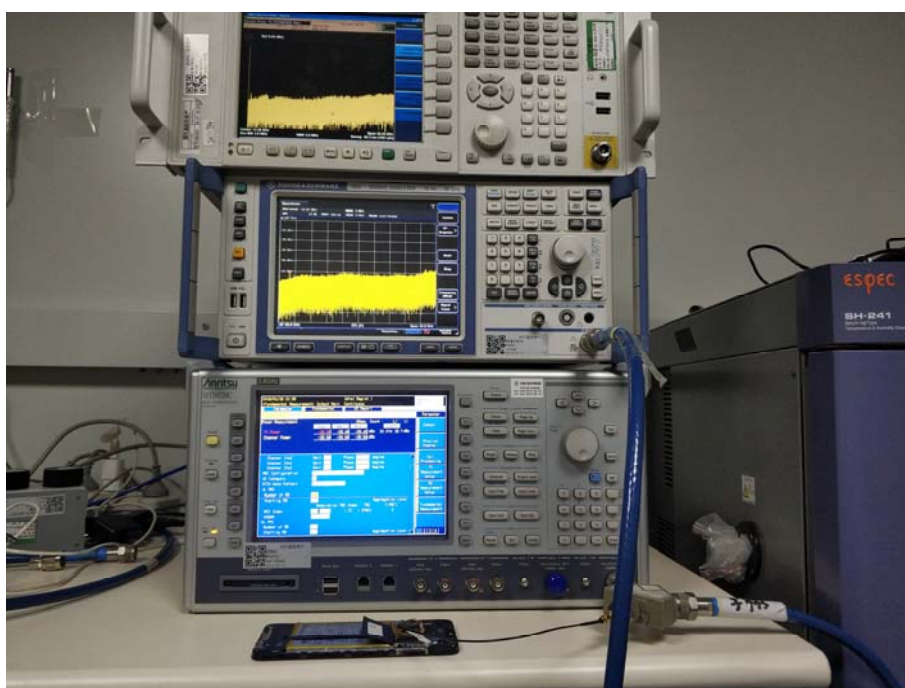

TEST SETUP

RF Conducted Test setup (GSM/WCDMA)

RF Conducted Test setup (LTE)

RF Conducted Test setup (BT/WIFI)

Spurious Radiated Emissions Test setup (below 1GHz)

Spurious Radiated Emissions Test setup (1GHz~25GHz)

Conducted Emissions Test Setup (with charger)