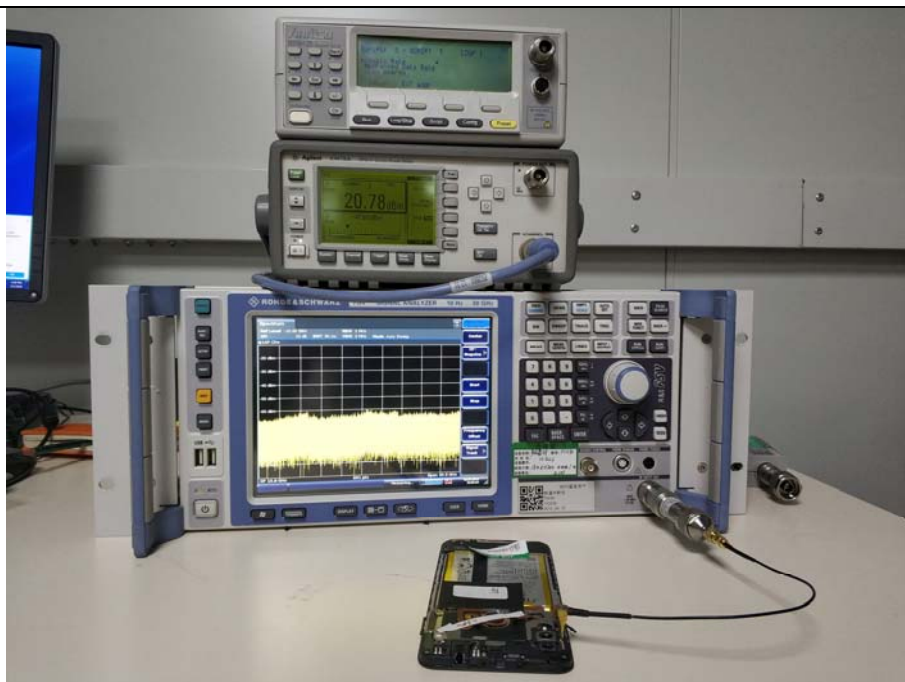

TEST SETUP

RF Conducted Test setup (GSM/WCDMA)

RF Conducted Test setup (LTE)

RF Conducted Test setup (BT/WIFI)

Spurious Radiated Emissions Test setup (below 1GHz)

Spurious Radiated Emissions Test setup (1GHz~25GHz)

Conducted Emissions Test Setup (with charger)