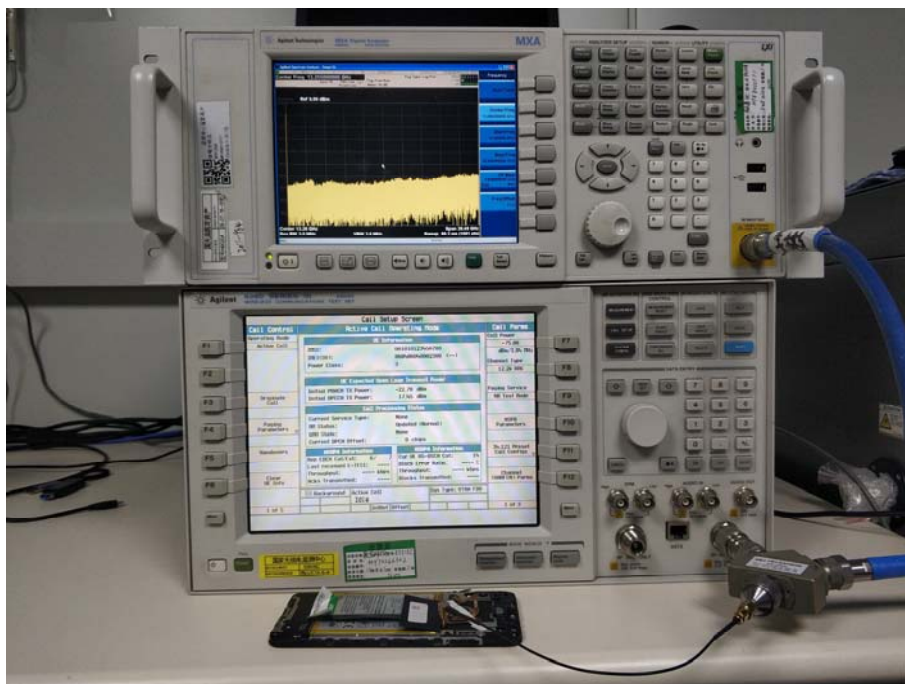

TEST SETUP

RF Conducted Test setup (GSM/WCDMA)

RF Conducted Test setup (LTE)

RF Conducted Test setup (BT/WIFI)

Spurious Radiated Emissions Test setup (below 1GHz)

Spurious Radiated Emissions Test setup (1GHz~25GHz)

Conducted Emissions Test Setup (with charger)