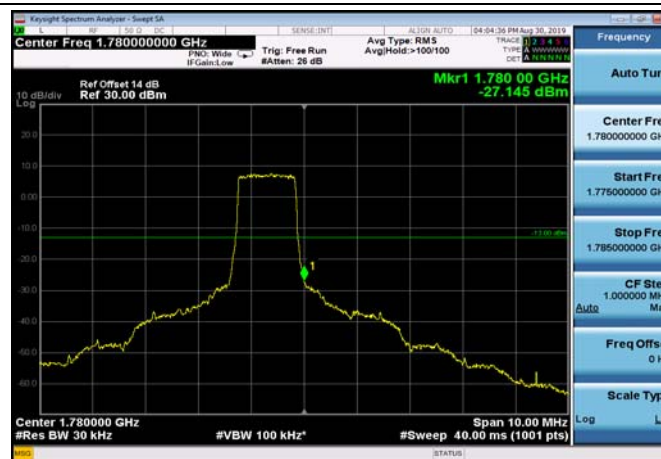

HighRange_FDD66_1.4MHz_1779.3
_fullRB_High_QPSK