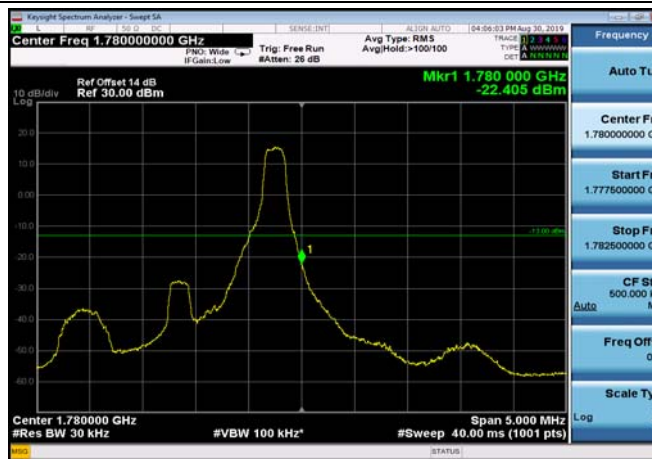

HighRange_FDD66_1.4MHz_1779.3_OneRB
_high_Q16