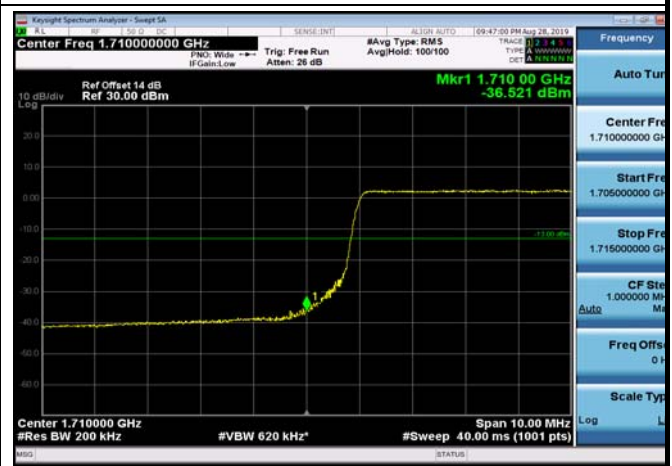

LowRange_FDD66_15MHz_1717.5_fullRB
_Low_Q16

LowRange_FDD66_20MHz_1720_OneRB
_low_QPSK

LowRange_FDD66_20MHz_1720_OneRB
_low_Q16

LowRange_FDD66_20MHz_1720_fullRB
_Low_QPSK

LowRange_FDD66_20MHz_1720_fullRB
_Low_Q16