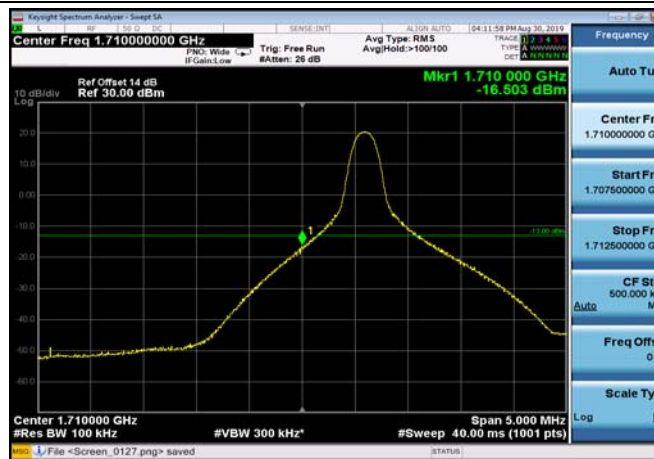

LowRange_FDD66_10MHz_1715_OneRB
_low_QPSK