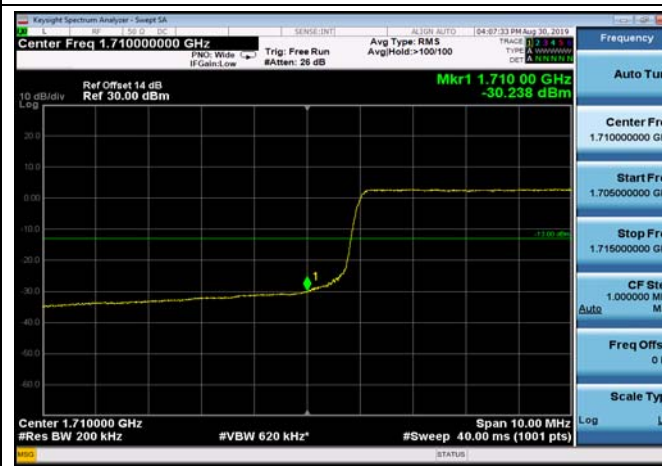

LowRange_FDD66_15MHz_1717.5_fullRB
_Low_Q16

LowRange_FDD66_20MHz_1720_OneRB
_low_QPSK

LowRange_FDD66_20MHz_1720_OneRB
_low_Q16

LowRange_FDD66_20MHz_1720_fullRB
_Low_QPSK

LowRange_FDD66_20MHz_1720_fullRB
_Low_Q16