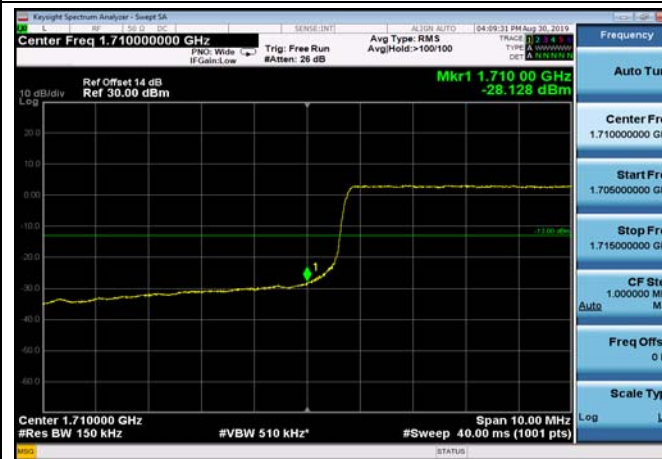

LowRange_FDD66_10MHz_1715_OneRB
_low_QPSK

LowRange_FDD66_10MHz_1715_OneRB
_low_Q16

LowRange_FDD66_15MHz_1717.5_OneRB
_low_QPSK

LowRange_FDD66_15MHz_1717.5_OneRB
_low_Q16

LowRange_FDD66_15MHz_1717.5_fullRB
_Low_QPSK