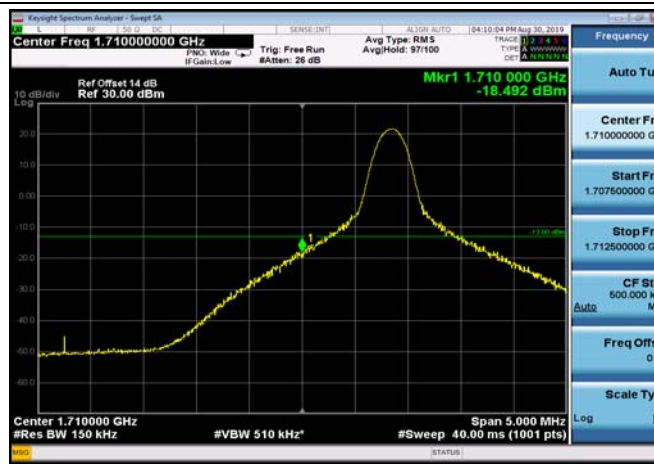

LowRange_FDD66_15MHz_1717.5_OneRB
_low_QPSK