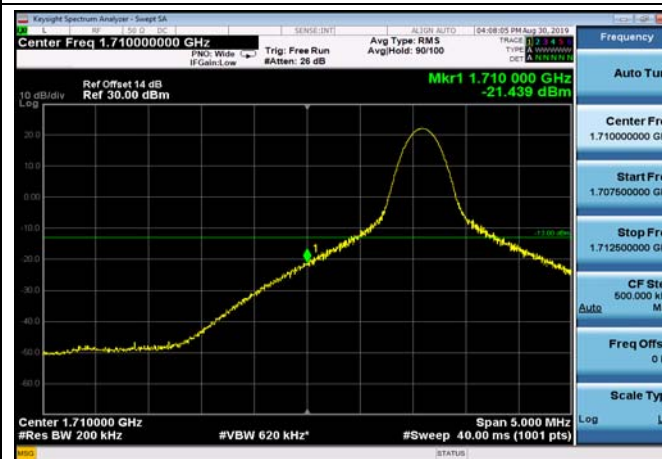

LowRange_FDD66_20MHz_1720_OneRB
_low_QPSK