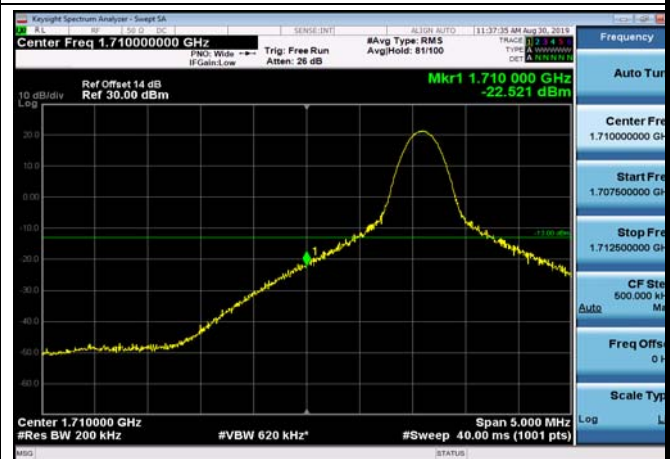

LowRange_FDD66_20MHz_1720_OneRB
_low_Q16