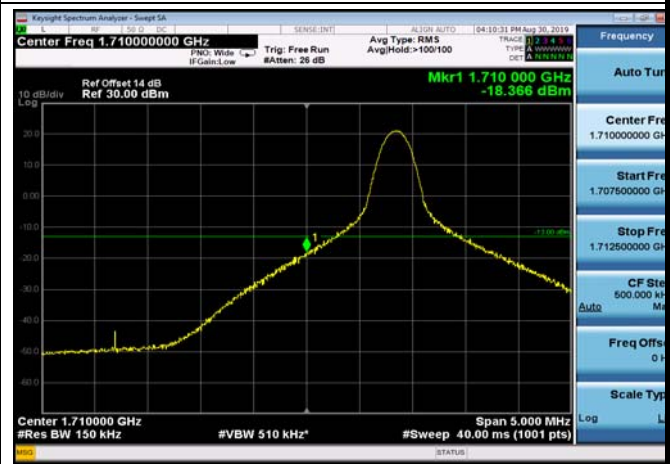

LowRange_FDD66_10MHz_1715_OneRB
_low_QPSK

LowRange_FDD66_10MHz_1715_OneRB
_low_Q16

LowRange_FDD66_15MHz_1717.5_OneRB
_low_QPSK

LowRange_FDD66_15MHz_1717.5_OneRB
_low_Q16

LowRange_FDD66_15MHz_1717.5_fullRB
_Low_QPSK