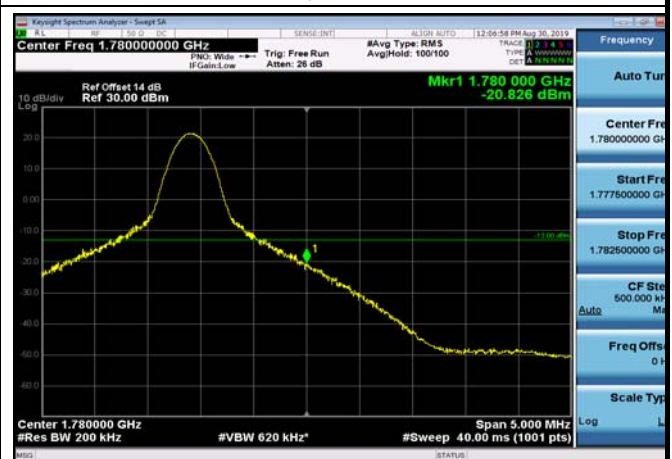

HighRange_FDD66_20MHz_1770_OneRB
_high_Q16