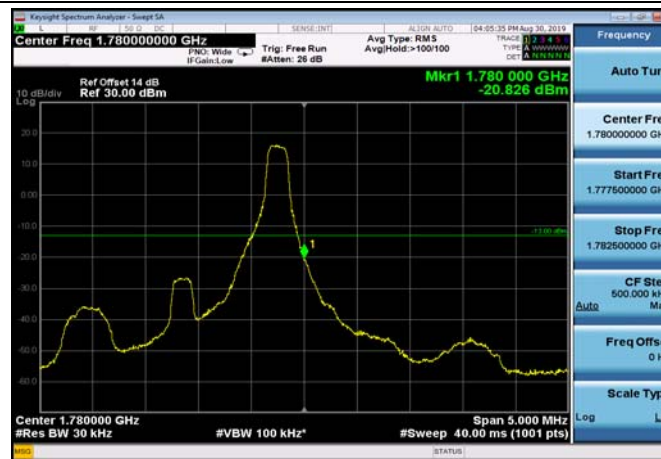

HighRange_FDD66_1.4MHz_1779.3_OneRB
_high_QPSK