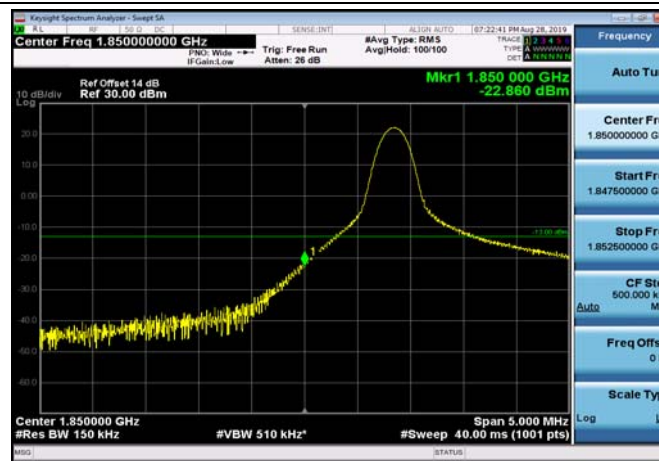

LowRange_FDD02_15MHz_1857.5_OneRB
_low_QPSK