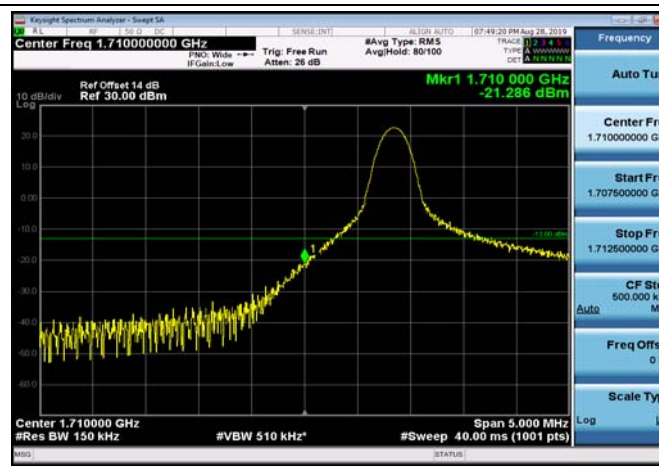

LowRange_FDD04_15MHz_1717.5_OneRB
_low_QPSK