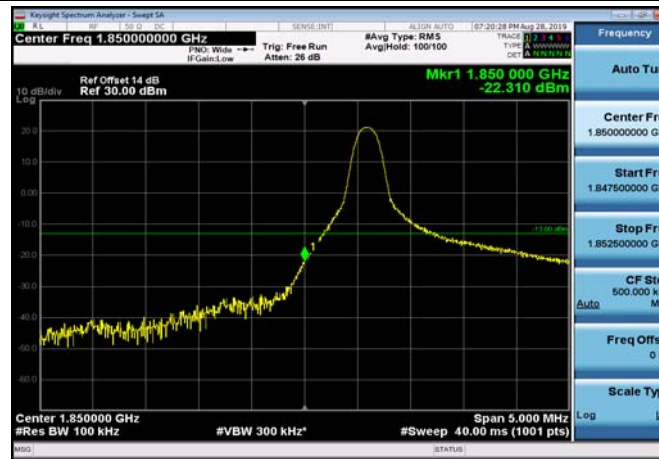

LowRange_FDD02_10MHz_1855_OneRB
_low_QPSK