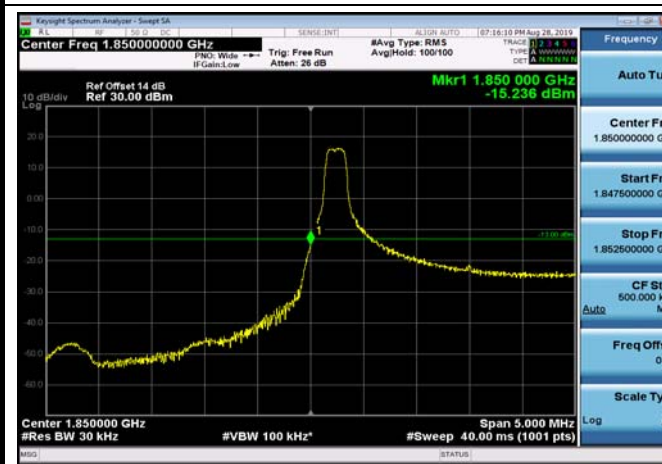

Conducted Band Edge

LowRange_FDD02_1.4MHz_1850.7_OneRB
_low_QPSK

LowRange_FDD02_1.4MHz_1850.7_OneRB
_low_Q16

LowRange_FDD02_1.4MHz_1850.7_fullRB
_Low_QPSK

LowRange_FDD02_1.4MHz_1850.7_fullRB
_Low_Q16

LowRange_FDD02_3MHz_1851.5_OneRB
_low_QPSK