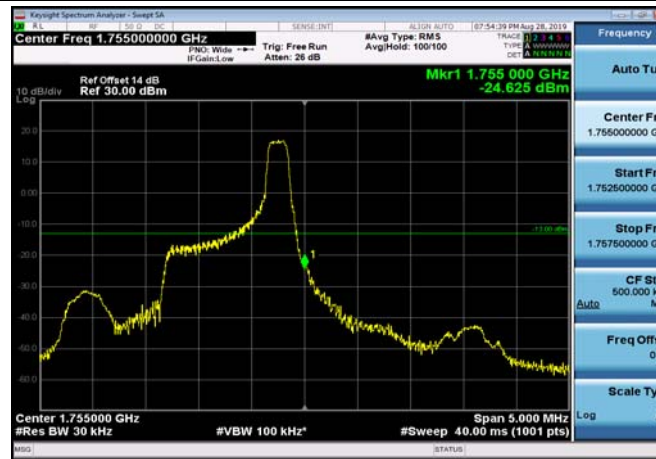

HighRange_FDD04_1.4MHz_1754.3_OneRB
_high_QPSK