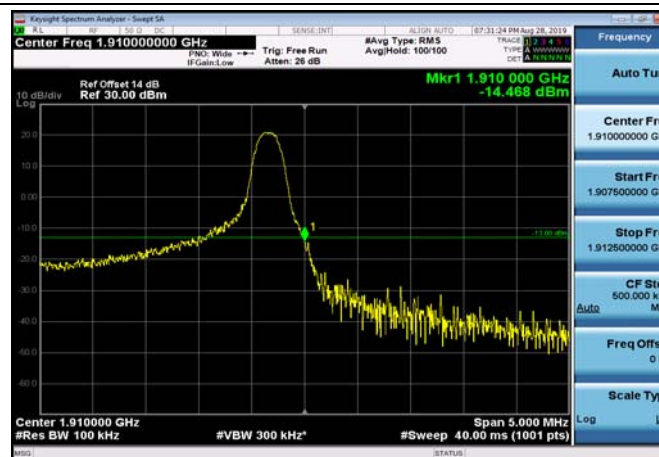

HighRange_FDD02_5MHz_1907.5_OneRB
_high_QPSK