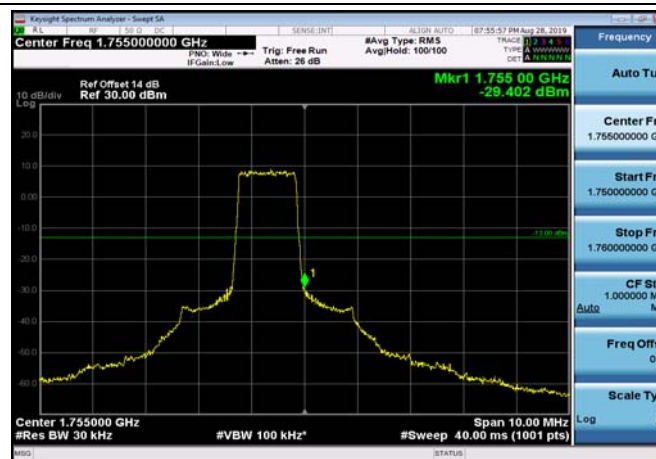

HighRange_FDD04_1.4MHz_1754.3
_fullRB_High_QPSK