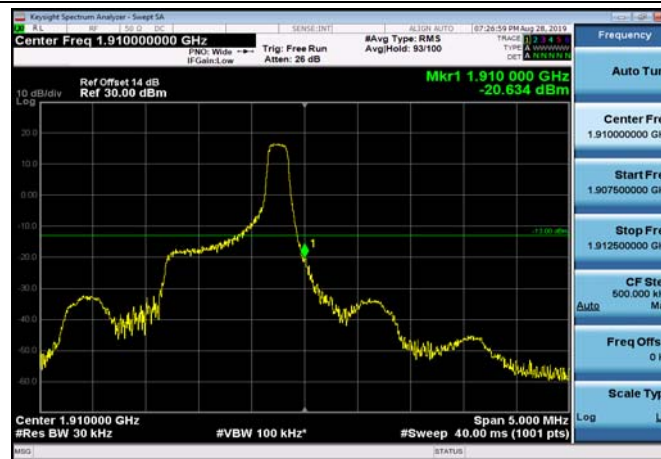

LowRange_FDD02_20MHz_1860_OneRB
_low_Q16

LowRange_FDD02_20MHz_1860_fullRB
_Low_QPSK

LowRange_FDD02_20MHz_1860_fullRB
_Low_Q16

HighRange_FDD02_1.4MHz_1909.3_OneRB
_high_QPSK

HighRange_FDD02_1.4MHz_1909.3_OneRB
_high_Q16