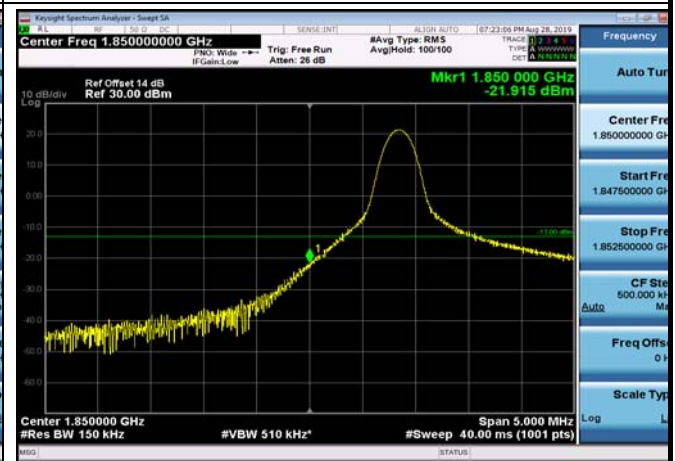

LowRange_FDD02_15MHz_1857.5_OneRB
_low_Q16