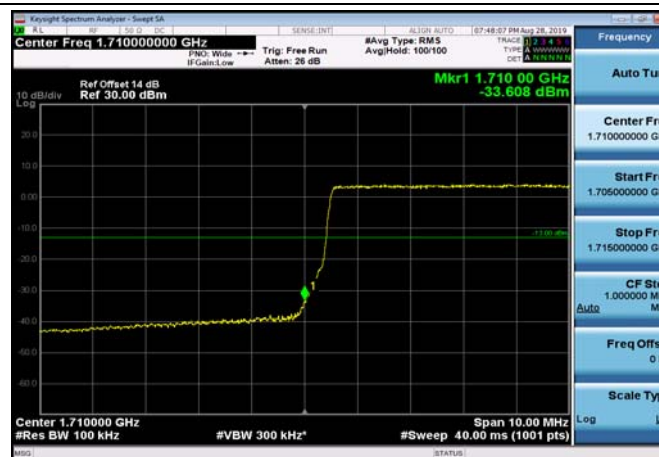

LowRange_FDD04_10MHz_1715_fullRB
_Low_QPSK