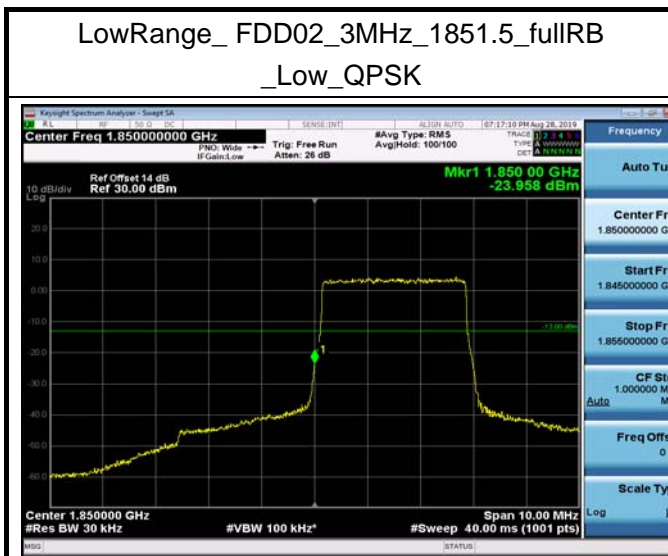

Conducted Band Edge

LowRange_FDD02_1.4MHz_1850.7_OneRB
_low_QPSK

LowRange_FDD02_1.4MHz_1850.7_OneRB
_low_Q16

LowRange_FDD02_1.4MHz_1850.7_fullRB
_Low_QPSK

LowRange_FDD02_1.4MHz_1850.7_fullRB
_Low_Q16

LowRange_FDD02_3MHz_1851.5_OneRB
_low_QPSK

LowRange_FDD02_3MHz_1851.5_OneRB
_low_Q16

LowRange_FDD02_10MHz_1855_OneRB
_low_QPSK

LowRange_FDD02_10MHz_1855_OneRB
_low_Q16

LowRange_FDD02_10MHz_1855_fullRB
_Low_QPSK

LowRange_FDD02_10MHz_1855_fullRB
_Low_Q16