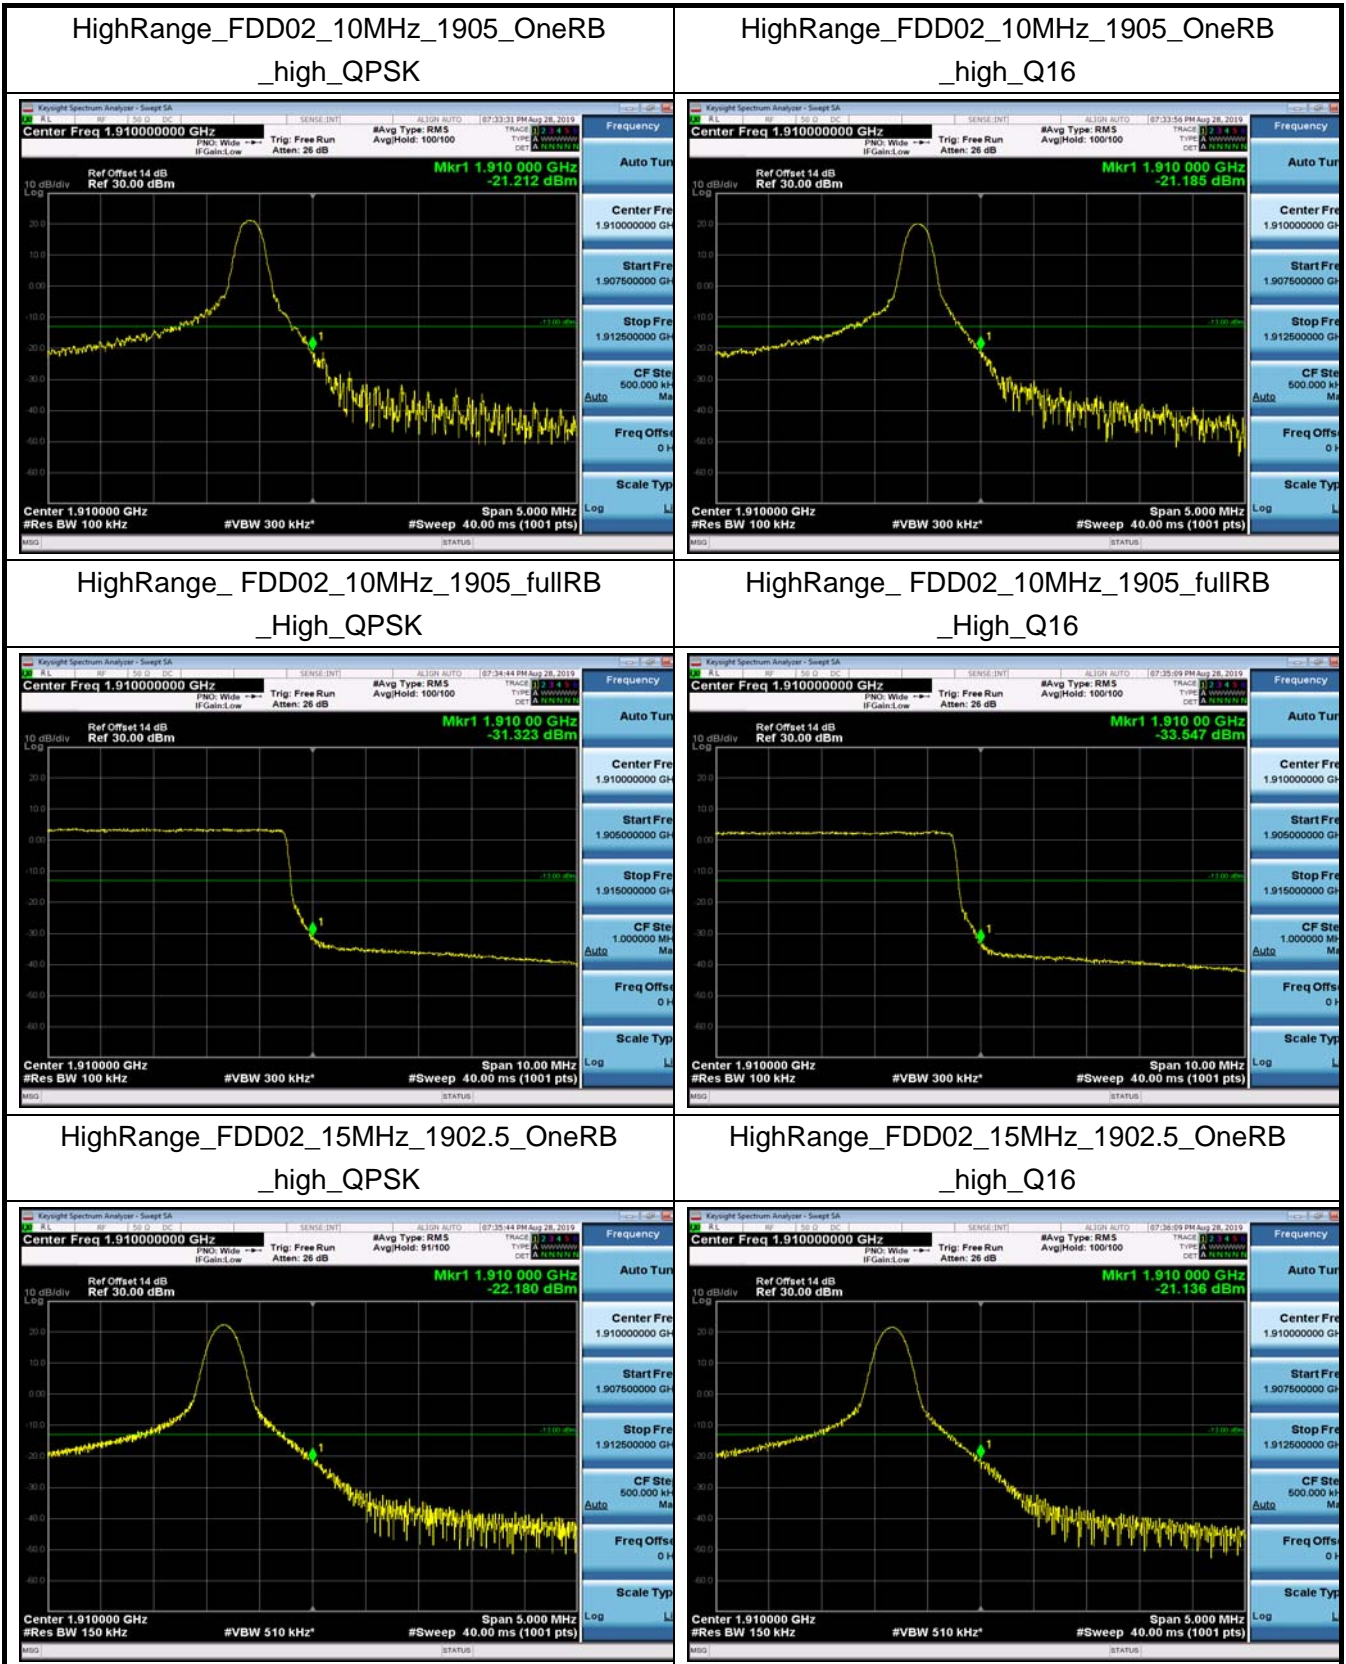

HighRange_FDD02_3MHz_1908.5_fullRB
_High_Q16

HighRange_FDD02_5MHz_1907.5_OneRB
_high_QPSK

HighRange_FDD02_5MHz_1907.5_OneRB
_high_Q16

HighRange_FDD02_5MHz_1907.5_fullRB
_High_QPSK

HighRange_FDD02_5MHz_1907.5_fullRB
_High_Q16

HighRange_FDD02_15MHz_1902.5_fullRB
_High_QPSK

HighRange_FDD02_15MHz_1902.5_fullRB
_High_Q16

HighRange_FDD02_20MHz_1900_OneRB
_high_QPSK

HighRange_FDD02_20MHz_1900_OneRB
_high_Q16

HighRange_FDD02_20MHz_1900_fullRB
_High_QPSK