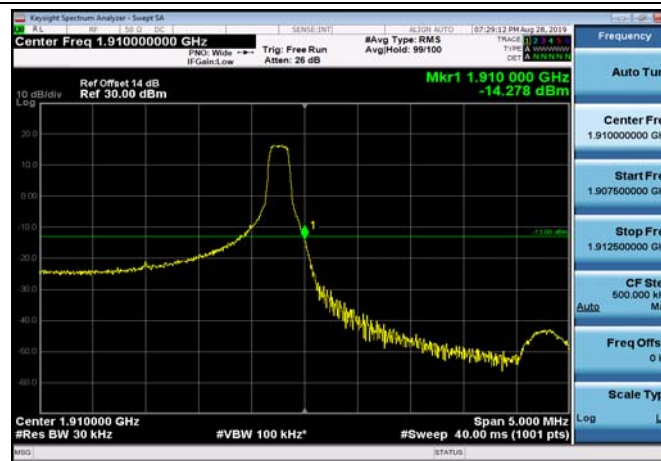

HighRange_FDD02_3MHz_1908.5_OneRB
_high_QPSK