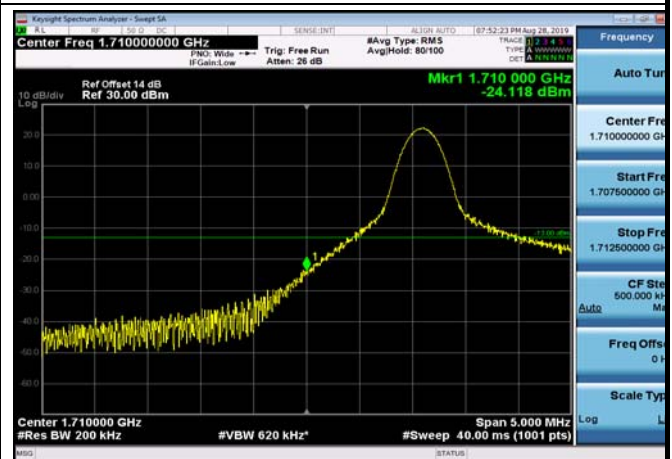

LowRange_FDD04_20MHz_1720_OneRB
_low_Q16