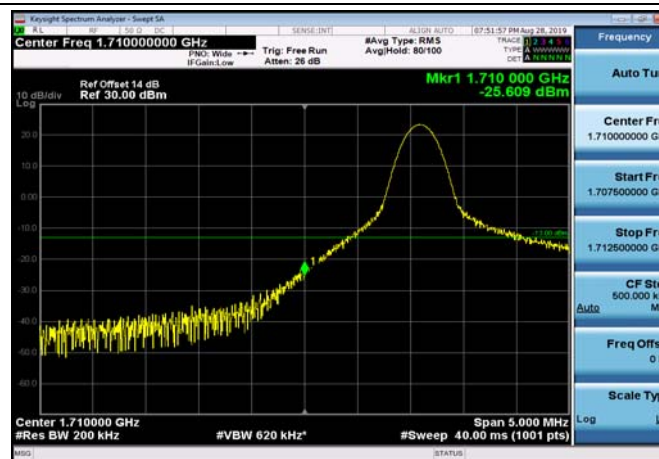

LowRange_FDD04_20MHz_1720_OneRB
_low_QPSK