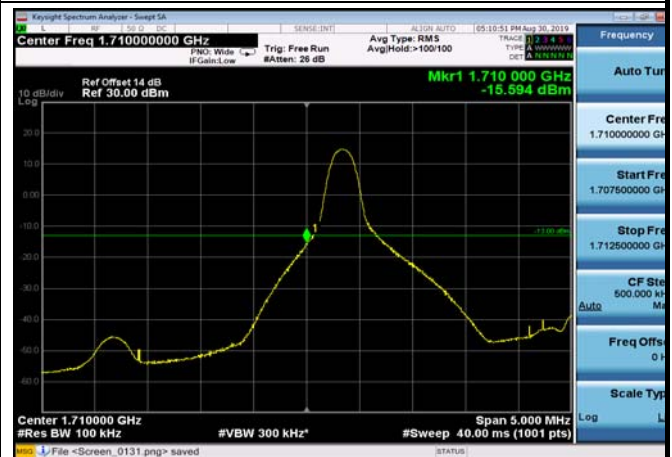

LowRange_FDD04_5MHz_1712.5_OneRB
_low_Q16