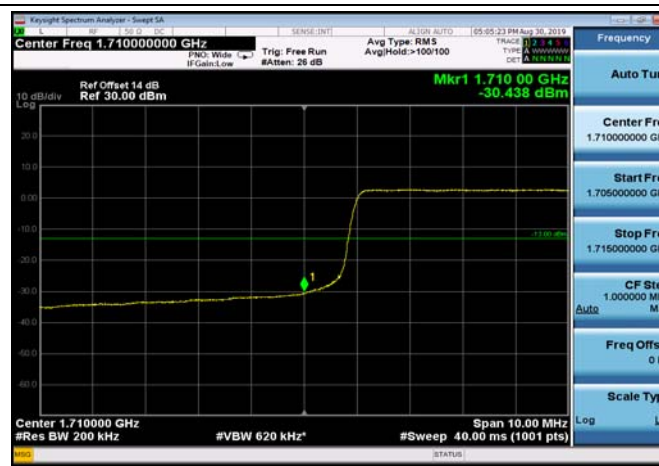

LowRange_FDD04_15MHz_1717.5_fullRB
_Low_Q16

LowRange_FDD04_20MHz_1720_OneRB
_low_QPSK

LowRange_FDD04_20MHz_1720_OneRB
_low_Q16

LowRange_FDD04_20MHz_1720_fullRB
_Low_QPSK

LowRange_FDD04_20MHz_1720_fullRB
_Low_Q16