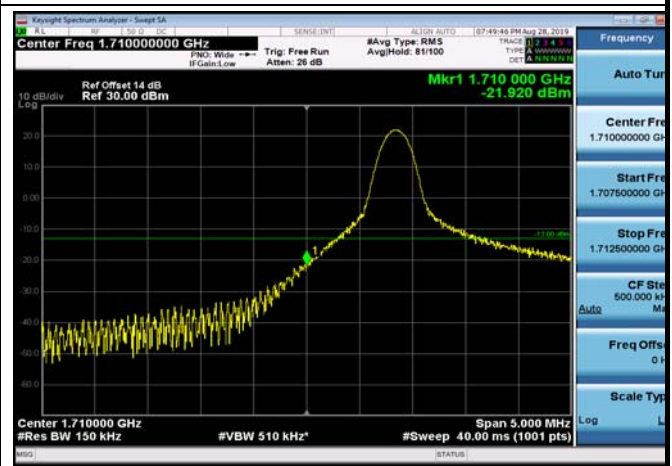

LowRange_FDD04_10MHz_1715_fullRB
_Low_QPSK

LowRange_FDD04_10MHz_1715_fullRB
_Low_Q16

LowRange_FDD04_15MHz_1717.5_OneRB
_low_QPSK

LowRange_FDD04_15MHz_1717.5_OneRB
_low_Q16

LowRange_FDD04_15MHz_1717.5_fullRB
_Low_QPSK