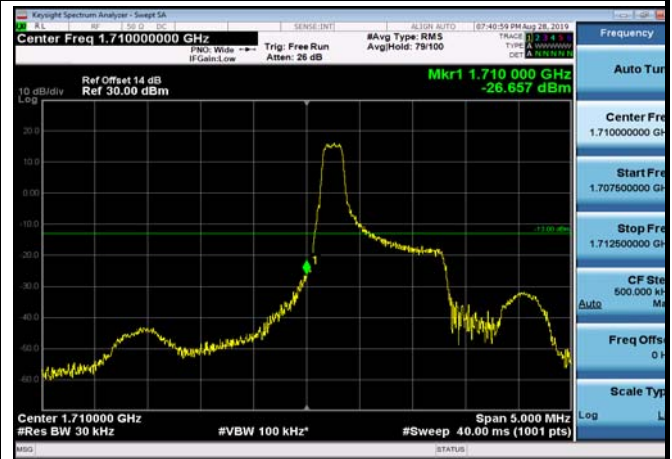

HighRange_FDD02_20MHz_1900_fullRB
_High_Q16

LowRange_FDD04_1.4MHz_1710.7_OneRB
_low_QPSK

LowRange_FDD04_1.4MHz_1710.7_OneRB
_low_Q16

LowRange_FDD04_1.4MHz_1710.7_fullRB
_Low_QPSK

LowRange_FDD04_1.4MHz_1710.7_fullRB
_Low_Q16