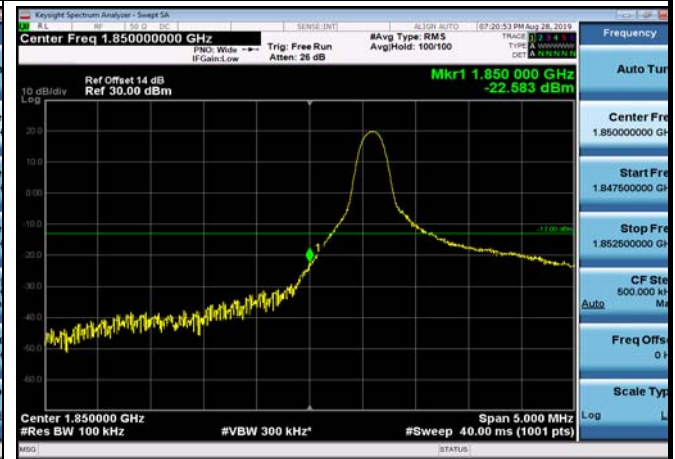

LowRange_FDD02_3MHz_1851.5_OneRB
_low_Q16

LowRange_FDD02_10MHz_1855_OneRB
_low_QPSK

LowRange_FDD02_10MHz_1855_OneRB
_low_Q16

LowRange_FDD02_10MHz_1855_fullRB
_Low_QPSK

LowRange_FDD02_10MHz_1855_fullRB
_Low_Q16