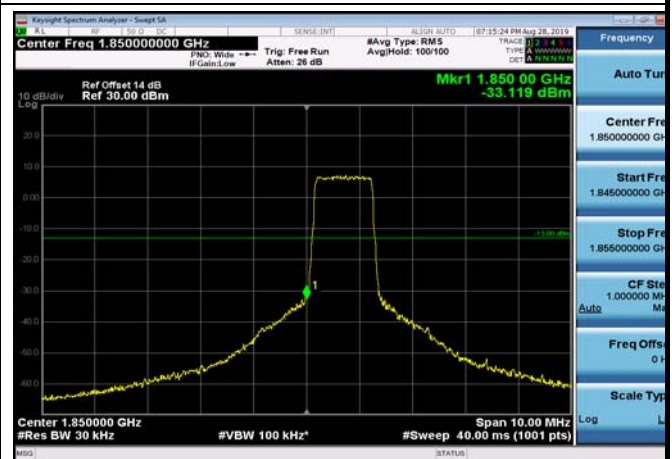

Conducted Band Edge

LowRange_FDD02_1.4MHz_1850.7_OneRB
_low_QPSK

LowRange_FDD02_1.4MHz_1850.7_OneRB
_low_Q16

LowRange_FDD02_1.4MHz_1850.7_fullRB
_Low_QPSK

LowRange_FDD02_1.4MHz_1850.7_fullRB
_Low_Q16

LowRange_FDD02_3MHz_1851.5_OneRB
_low_QPSK

LowRange_FDD02_3MHz_1851.5_OneRB
_low_Q16

LowRange_FDD02_10MHz_1855_OneRB
_low_QPSK

LowRange_FDD02_10MHz_1855_OneRB
_low_Q16

LowRange_FDD02_10MHz_1855_fullRB
_Low_QPSK

LowRange_FDD02_10MHz_1855_fullRB
_Low_Q16