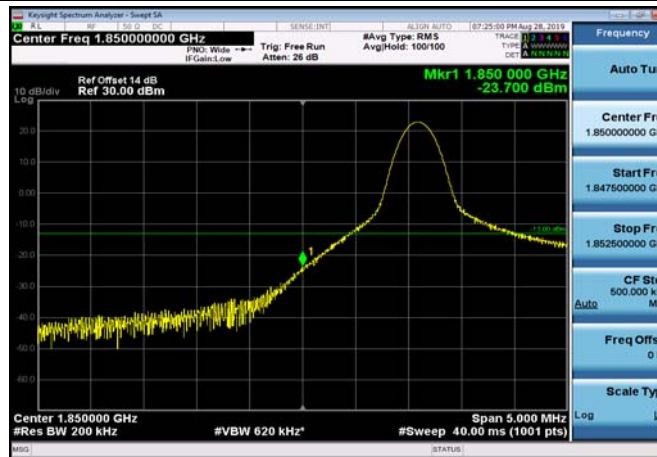

LowRange_FDD02_15MHz_1857.5_OneRB
_low_QPSK

LowRange_FDD02_15MHz_1857.5_OneRB
_low_Q16

LowRange_FDD02_15MHz_1857.5_fullRB
_Low_QPSK

LowRange_FDD02_15MHz_1857.5_fullRB
_Low_Q16

LowRange_FDD02_20MHz_1860_OneRB
_low_QPSK