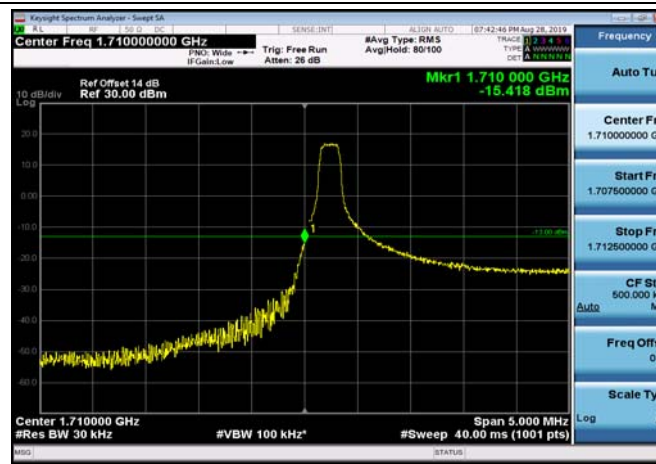

LowRange_FDD04_3MHz_1711.5_OneRB
_low_QPSK