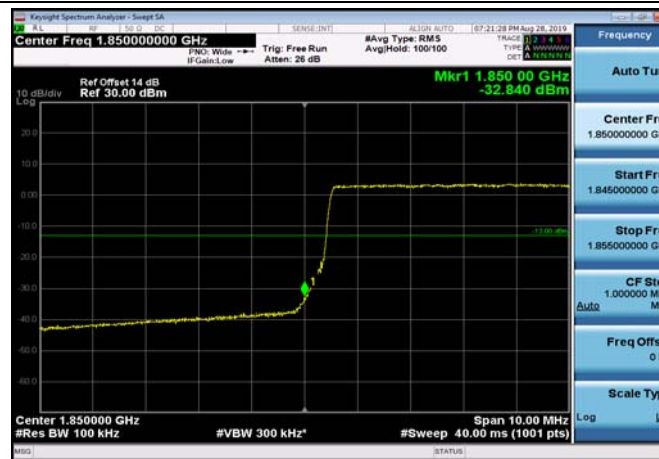

Conducted Band Edge

LowRange_FDD02_1.4MHz_1850.7_OneRB
_low_QPSK

LowRange_FDD02_1.4MHz_1850.7_OneRB
_low_Q16

LowRange_FDD02_1.4MHz_1850.7_fullRB
_Low_QPSK

LowRange_FDD02_1.4MHz_1850.7_fullRB
_Low_Q16

LowRange_FDD02_3MHz_1851.5_OneRB
_low_QPSK

LowRange_FDD02_3MHz_1851.5_OneRB
_low_Q16

LowRange_FDD02_10MHz_1855_OneRB
_low_QPSK

LowRange_FDD02_10MHz_1855_OneRB
_low_Q16

LowRange_FDD02_10MHz_1855_fullRB
_Low_QPSK

LowRange_FDD02_10MHz_1855_fullRB
_Low_Q16

LowRange_FDD02_15MHz_1857.5_OneRB
_low_QPSK

LowRange_FDD02_15MHz_1857.5_OneRB
_low_Q16

LowRange_FDD02_15MHz_1857.5_fullRB
_Low_QPSK

LowRange_FDD02_15MHz_1857.5_fullRB
_Low_Q16

LowRange_FDD02_20MHz_1860_OneRB
_low_QPSK