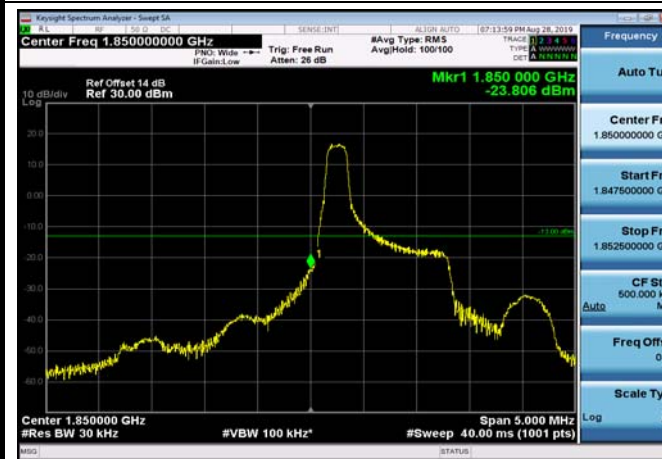

Conducted Band Edge

LowRange_FDD02_1.4MHz_1850.7_OneRB
_low_QPSK

LowRange_FDD02_1.4MHz_1850.7_OneRB
_low_Q16

LowRange_FDD02_1.4MHz_1850.7_fullRB
_Low_QPSK

LowRange_FDD02_1.4MHz_1850.7_fullRB
_Low_Q16

LowRange_FDD02_3MHz_1851.5_OneRB
_low_QPSK