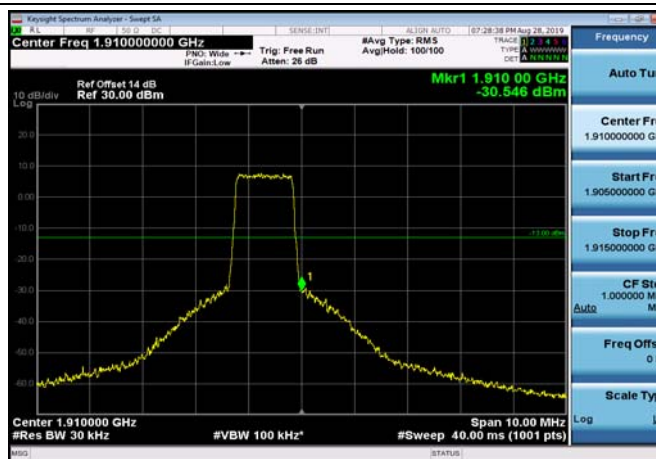

HighRange_FDD02_1.4MHz_1909.3
_fullRB_High_Q16