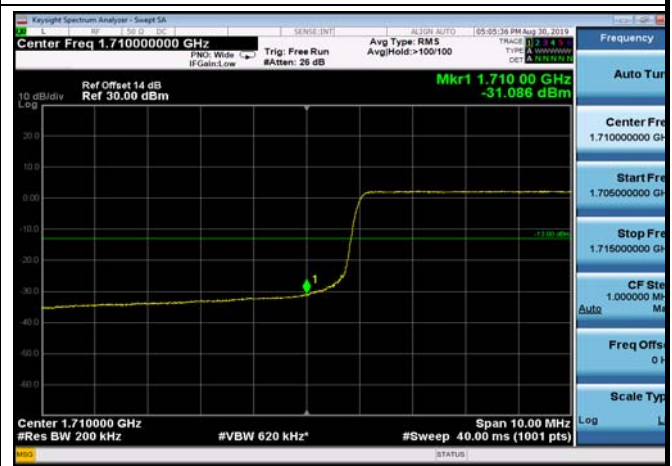

LowRange_FDD04_15MHz_1717.5_fullRB
_Low_Q16

LowRange_FDD04_20MHz_1720_OneRB
_low_QPSK

LowRange_FDD04_20MHz_1720_OneRB
_low_Q16

LowRange_FDD04_20MHz_1720_fullRB
_Low_QPSK

LowRange_FDD04_20MHz_1720_fullRB
_Low_Q16