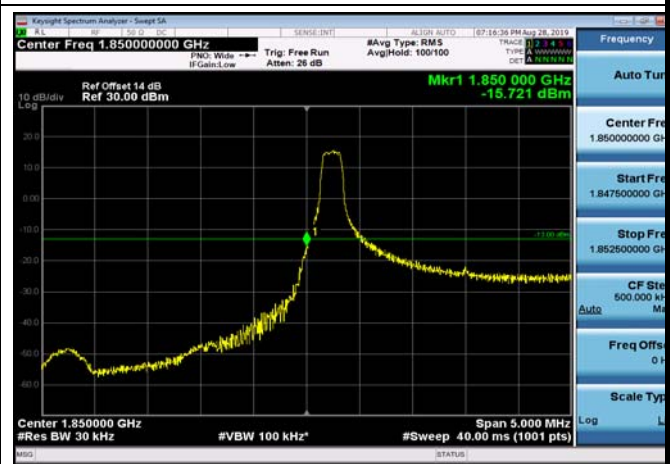

LowRange_FDD02_3MHz_1851.5_OneRB
_low_Q16