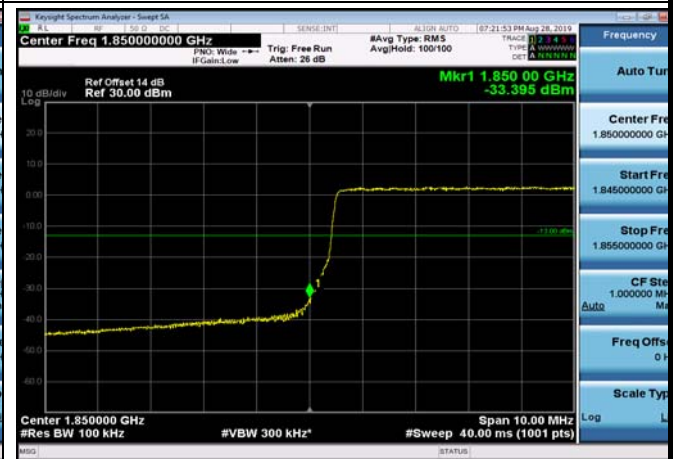

Conducted Band Edge

LowRange_FDD02_1.4MHz_1850.7_OneRB
_low_QPSK

LowRange_FDD02_1.4MHz_1850.7_OneRB
_low_Q16

LowRange_FDD02_1.4MHz_1850.7_fullRB
_Low_QPSK

LowRange_FDD02_1.4MHz_1850.7_fullRB
_Low_Q16

LowRange_FDD02_3MHz_1851.5_OneRB
_low_QPSK

LowRange_FDD02_3MHz_1851.5_OneRB
_low_Q16

LowRange_FDD02_10MHz_1855_OneRB
_low_QPSK

LowRange_FDD02_10MHz_1855_OneRB
_low_Q16

LowRange_FDD02_10MHz_1855_fullRB
_Low_QPSK

LowRange_FDD02_10MHz_1855_fullRB
_Low_Q16

LowRange_FDD02_15MHz_1857.5_OneRB
_low_QPSK

LowRange_FDD02_15MHz_1857.5_OneRB
_low_Q16

LowRange_FDD02_15MHz_1857.5_fullRB
_Low_QPSK

LowRange_FDD02_15MHz_1857.5_fullRB
_Low_Q16

LowRange_FDD02_20MHz_1860_OneRB
_low_QPSK