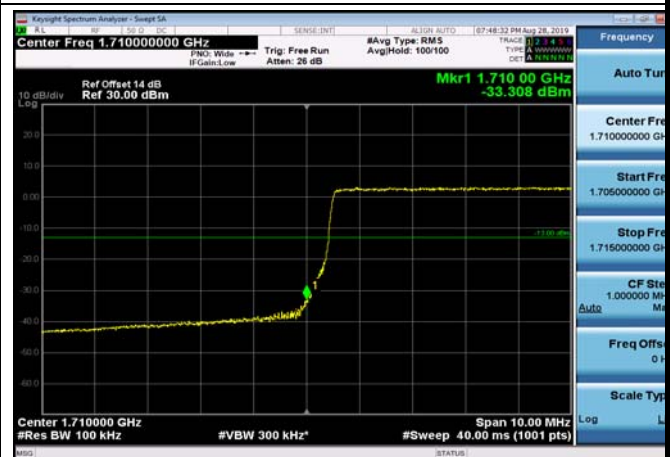

LowRange_FDD04_10MHz_1715_fullRB
_Low_Q16