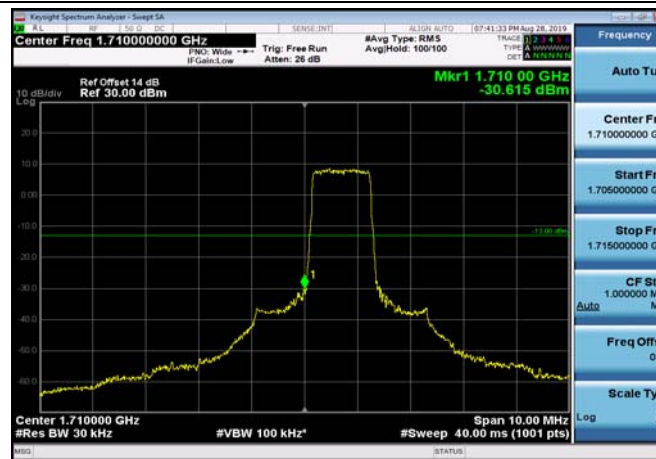

HighRange_FDD02_20MHz_1900_fullRB
_High_Q16

LowRange_FDD04_1.4MHz_1710.7_OneRB
_low_QPSK

LowRange_FDD04_1.4MHz_1710.7_OneRB
_low_Q16

LowRange_FDD04_1.4MHz_1710.7_fullRB
_Low_QPSK

LowRange_FDD04_1.4MHz_1710.7_fullRB
_Low_Q16