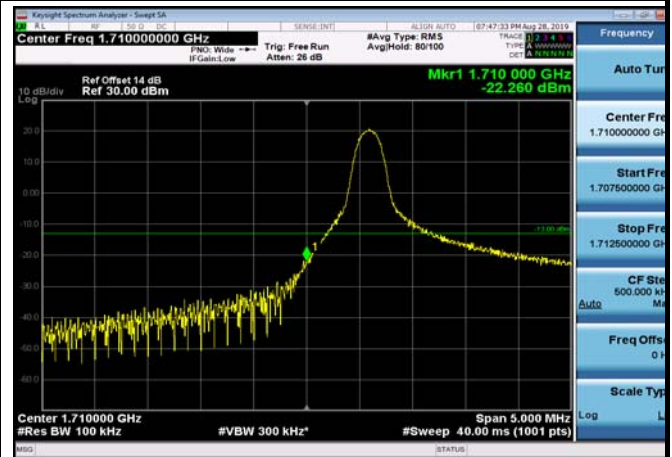

LowRange_FDD04_5MHz_1712.5_OneRB
_low_Q16

LowRange_FDD04_5MHz_1712.5_fullRB
_Low_QPSK

LowRange_FDD04_5MHz_1712.5_fullRB
_Low_Q16

LowRange_FDD04_10MHz_1715_OneRB
_low_QPSK

LowRange_FDD04_10MHz_1715_OneRB
_low_Q16