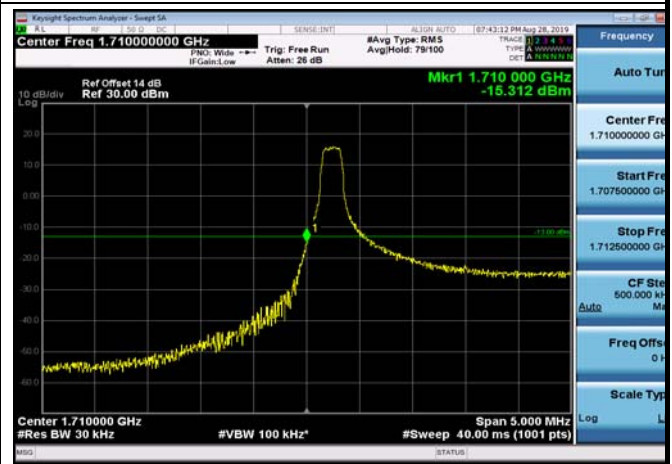

LowRange_FDD04_3MHz_1711.5_OneRB
_low_Q16