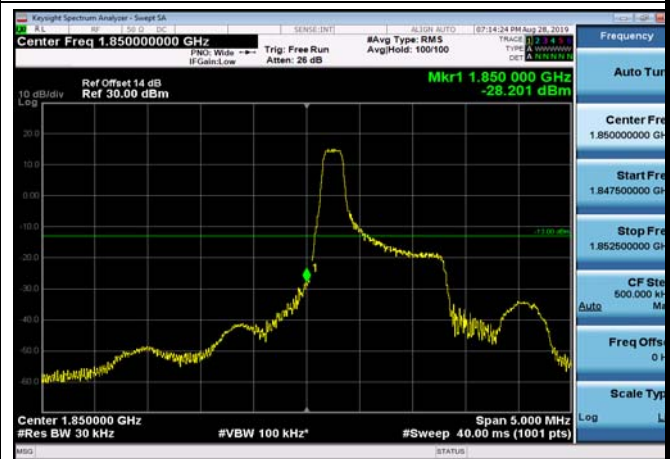

Conducted Band Edge

LowRange_FDD02_1.4MHz_1850.7_OneRB
_low_QPSK

LowRange_FDD02_1.4MHz_1850.7_OneRB
_low_Q16

LowRange_FDD02_1.4MHz_1850.7_fullRB
_Low_QPSK

LowRange_FDD02_1.4MHz_1850.7_fullRB
_Low_Q16

LowRange_FDD02_3MHz_1851.5_OneRB
_low_QPSK