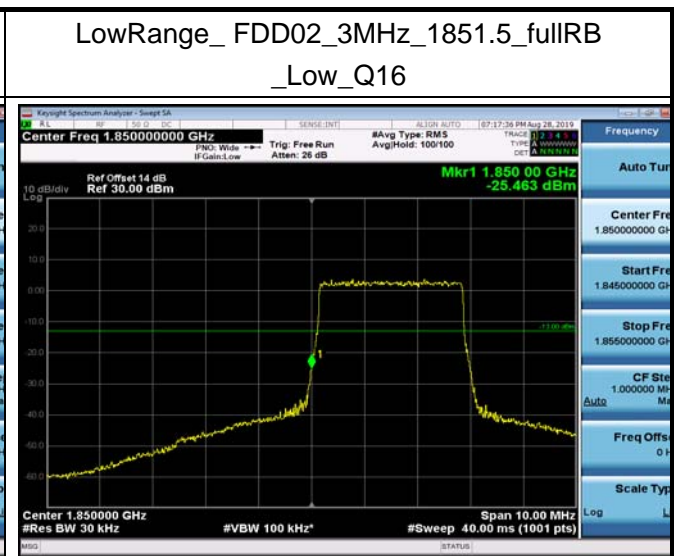

Conducted Band Edge

LowRange_FDD02_1.4MHz_1850.7_OneRB
_low_QPSK

LowRange_FDD02_1.4MHz_1850.7_OneRB
_low_Q16

LowRange_FDD02_1.4MHz_1850.7_fullRB
_Low_QPSK

LowRange_FDD02_1.4MHz_1850.7_fullRB
_Low_Q16

LowRange_FDD02_3MHz_1851.5_OneRB
_low_QPSK

LowRange_FDD02_3MHz_1851.5_OneRB
_low_Q16

LowRange_FDD02_10MHz_1855_OneRB
_low_QPSK

LowRange_FDD02_10MHz_1855_OneRB
_low_Q16

LowRange_FDD02_10MHz_1855_fullRB
_Low_QPSK

LowRange_FDD02_10MHz_1855_fullRB
_Low_Q16