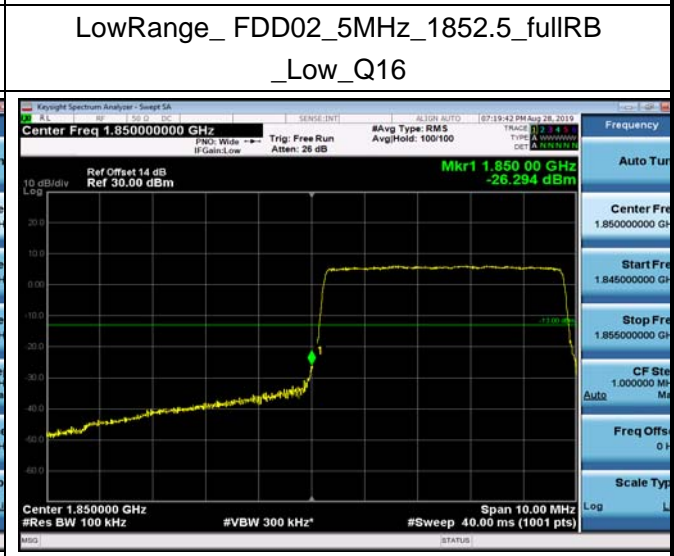

Conducted Band Edge

LowRange_FDD02_1.4MHz_1850.7_OneRB
_low_QPSK

LowRange_FDD02_1.4MHz_1850.7_OneRB
_low_Q16

LowRange_FDD02_1.4MHz_1850.7_fullRB
_Low_QPSK

LowRange_FDD02_1.4MHz_1850.7_fullRB
_Low_Q16

LowRange_FDD02_3MHz_1851.5_OneRB
_low_QPSK

LowRange_FDD02_3MHz_1851.5_OneRB
_low_Q16

LowRange_FDD02_10MHz_1855_OneRB
_low_QPSK

LowRange_FDD02_10MHz_1855_OneRB
_low_Q16

LowRange_FDD02_10MHz_1855_fullRB
_Low_QPSK

LowRange_FDD02_10MHz_1855_fullRB
_Low_Q16