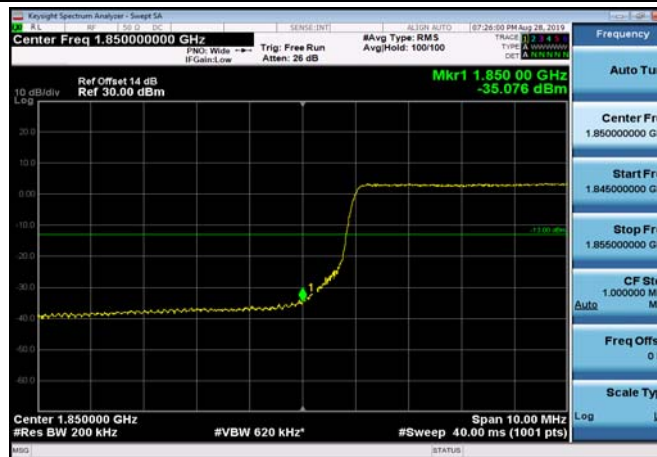

LowRange_FDD02_15MHz_1857.5_OneRB
_low_QPSK

LowRange_FDD02_15MHz_1857.5_OneRB
_low_Q16

LowRange_FDD02_15MHz_1857.5_fullRB
_Low_QPSK

LowRange_FDD02_15MHz_1857.5_fullRB
_Low_Q16

LowRange_FDD02_20MHz_1860_OneRB
_low_QPSK

LowRange_FDD02_20MHz_1860_OneRB
_low_Q16

LowRange_FDD02_20MHz_1860_fullRB
_Low_QPSK

LowRange_FDD02_20MHz_1860_fullRB
_Low_Q16

HighRange_FDD02_1.4MHz_1909.3_OneRB
_high_QPSK

HighRange_FDD02_1.4MHz_1909.3_OneRB
_high_Q16