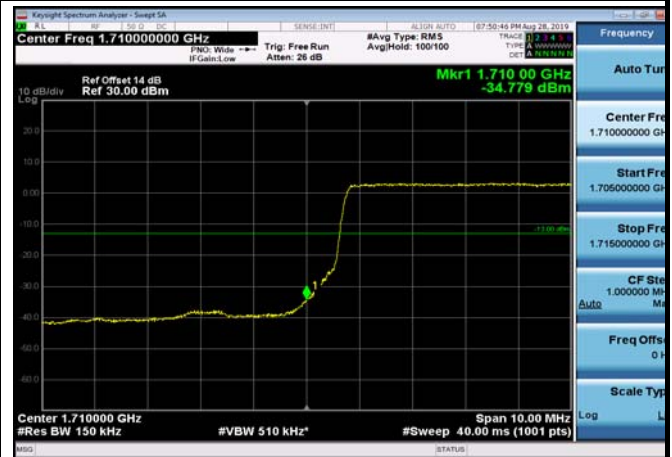

LowRange_FDD04_15MHz_1717.5_fullRB
_Low_Q16