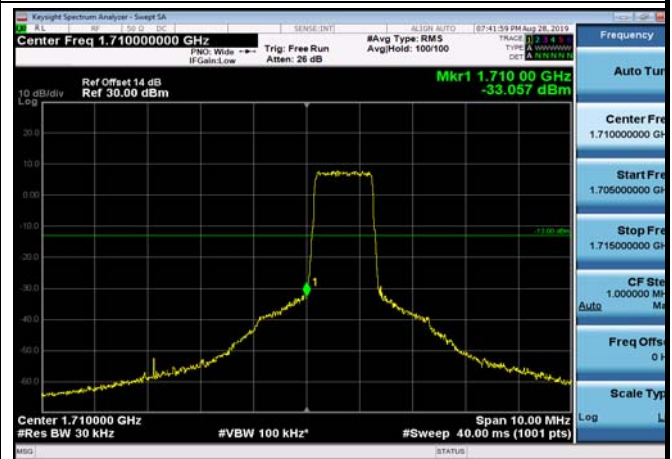

HighRange_FDD02_20MHz_1900_fullRB
_High_Q16

LowRange_FDD04_1.4MHz_1710.7_OneRB
_low_QPSK

LowRange_FDD04_1.4MHz_1710.7_OneRB
_low_Q16

LowRange_FDD04_1.4MHz_1710.7_fullRB
_Low_QPSK

LowRange_FDD04_1.4MHz_1710.7_fullRB
_Low_Q16