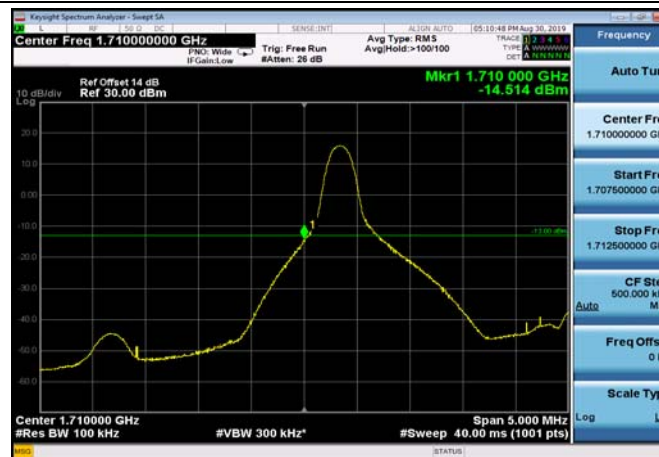

LowRange_FDD04_3MHz_1711.5_OneRB
_low_QPSK

LowRange_FDD04_3MHz_1711.5_OneRB
_low_Q16

LowRange_FDD04_3MHz_1711.5_fullRB
_Low_QPSK

LowRange_FDD04_3MHz_1711.5_fullRB
_Low_Q16

LowRange_FDD04_5MHz_1712.5_OneRB
_low_QPSK