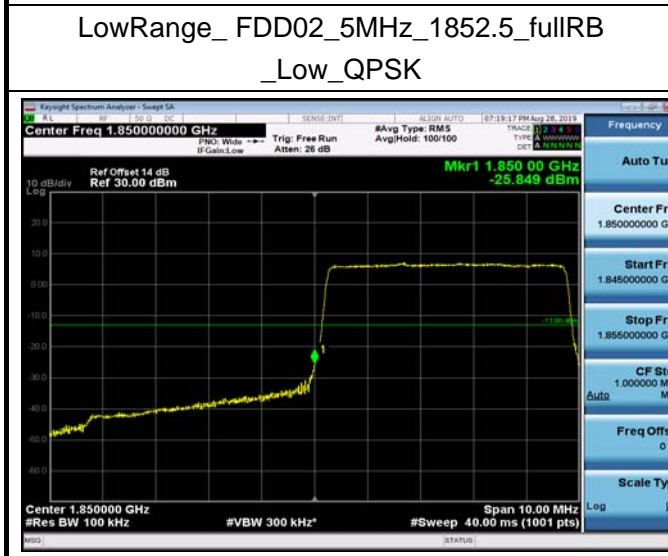

Conducted Band Edge

LowRange_FDD02_1.4MHz_1850.7_OneRB
_low_QPSK

LowRange_FDD02_1.4MHz_1850.7_OneRB
_low_Q16

LowRange_FDD02_1.4MHz_1850.7_fullRB
_Low_QPSK

LowRange_FDD02_1.4MHz_1850.7_fullRB
_Low_Q16

LowRange_FDD02_3MHz_1851.5_OneRB
_low_QPSK

LowRange_FDD02_3MHz_1851.5_OneRB
_low_Q16

LowRange_FDD02_10MHz_1855_OneRB
_low_QPSK

LowRange_FDD02_10MHz_1855_OneRB
_low_Q16

LowRange_FDD02_10MHz_1855_fullRB
_Low_QPSK

LowRange_FDD02_10MHz_1855_fullRB
_Low_Q16