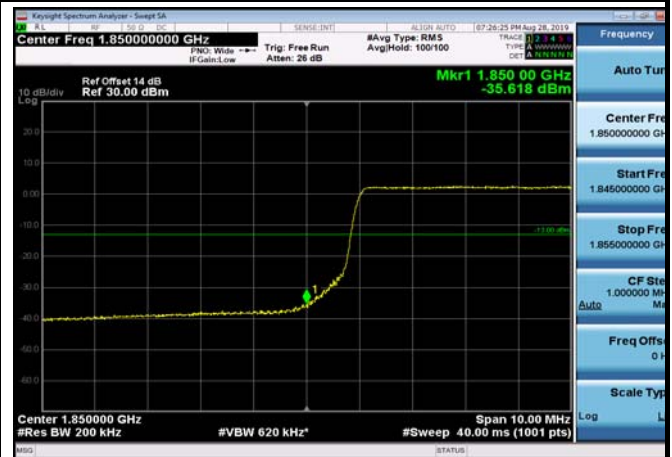

LowRange_FDD02_15MHz_1857.5_OneRB
_low_QPSK

LowRange_FDD02_15MHz_1857.5_OneRB
_low_Q16

LowRange_FDD02_15MHz_1857.5_fullRB
_Low_QPSK

LowRange_FDD02_15MHz_1857.5_fullRB
_Low_Q16

LowRange_FDD02_20MHz_1860_OneRB
_low_QPSK

LowRange_FDD02_20MHz_1860_OneRB
_low_Q16

LowRange_FDD02_20MHz_1860_fullRB
_Low_QPSK

LowRange_FDD02_20MHz_1860_fullRB
_Low_Q16

HighRange_FDD02_1.4MHz_1909.3_OneRB
_high_QPSK

HighRange_FDD02_1.4MHz_1909.3_OneRB
_high_Q16