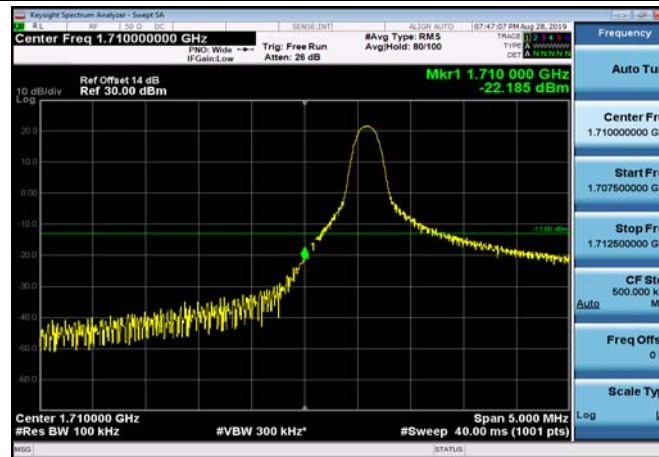

LowRange_FDD04_5MHz_1712.5_OneRB
_low_Q16

LowRange_FDD04_5MHz_1712.5_fullRB
_Low_QPSK

LowRange_FDD04_5MHz_1712.5_fullRB
_Low_Q16

LowRange_FDD04_10MHz_1715_OneRB
_low_QPSK

LowRange_FDD04_10MHz_1715_OneRB
_low_Q16