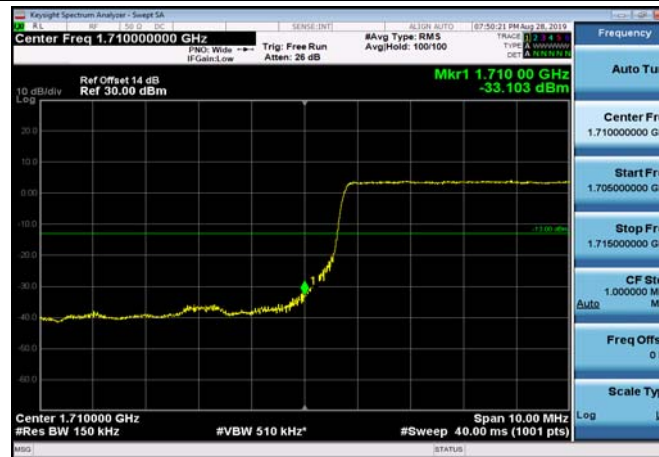

LowRange_FDD04_10MHz_1715_fullRB
_Low_QPSK

LowRange_FDD04_10MHz_1715_fullRB
_Low_Q16

LowRange_FDD04_15MHz_1717.5_OneRB
_low_QPSK

LowRange_FDD04_15MHz_1717.5_OneRB
_low_Q16

LowRange_FDD04_15MHz_1717.5_fullRB
_Low_QPSK