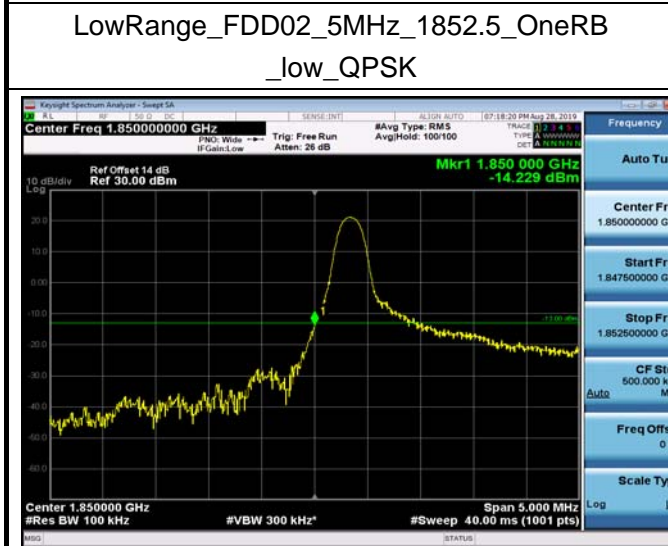

Conducted Band Edge

LowRange_FDD02_1.4MHz_1850.7_OneRB
_low_QPSK

LowRange_FDD02_1.4MHz_1850.7_OneRB
_low_Q16

LowRange_FDD02_1.4MHz_1850.7_fullRB
_Low_QPSK

LowRange_FDD02_1.4MHz_1850.7_fullRB
_Low_Q16

LowRange_FDD02_3MHz_1851.5_OneRB
_low_QPSK

LowRange_FDD02_3MHz_1851.5_OneRB
_low_Q16

LowRange_FDD02_10MHz_1855_OneRB
_low_QPSK

LowRange_FDD02_10MHz_1855_OneRB
_low_Q16

LowRange_FDD02_10MHz_1855_fullRB
_Low_QPSK

LowRange_FDD02_10MHz_1855_fullRB
_Low_Q16