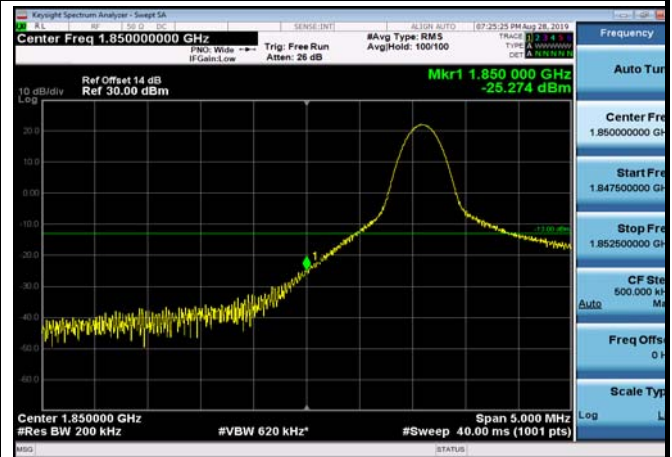

LowRange_FDD02_20MHz_1860_OneRB
_low_Q16