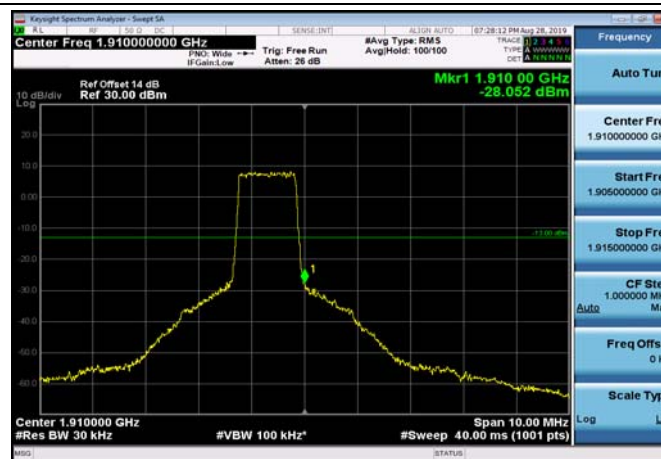

HighRange_FDD02_1.4MHz_1909.3
_fullRB_High_QPSK