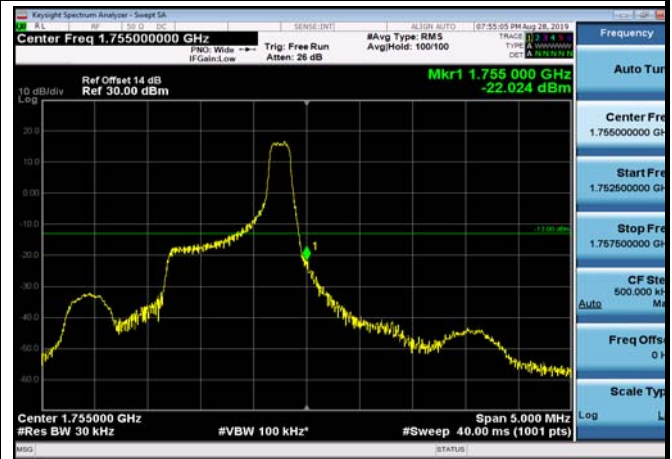

HighRange_FDD04_1.4MHz_1754.3_OneRB
_high_Q16