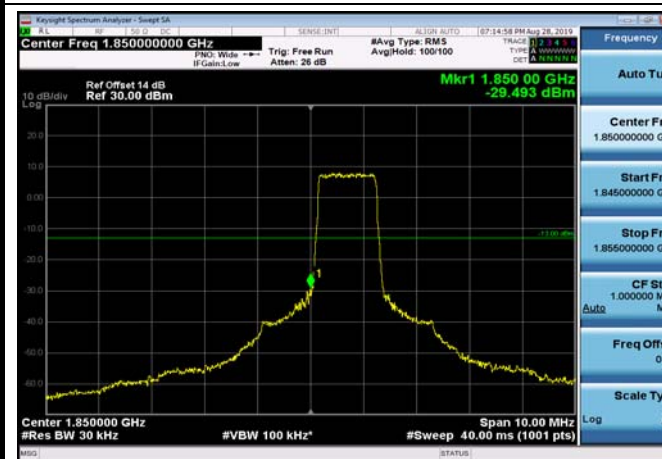

Conducted Band Edge

LowRange_FDD02_1.4MHz_1850.7_OneRB
_low_QPSK

LowRange_FDD02_1.4MHz_1850.7_OneRB
_low_Q16

LowRange_FDD02_1.4MHz_1850.7_fullRB
_Low_QPSK

LowRange_FDD02_1.4MHz_1850.7_fullRB
_Low_Q16

LowRange_FDD02_3MHz_1851.5_OneRB
_low_QPSK

LowRange_FDD02_3MHz_1851.5_OneRB
_low_Q16

LowRange_FDD02_10MHz_1855_OneRB
_low_QPSK

LowRange_FDD02_10MHz_1855_OneRB
_low_Q16

LowRange_FDD02_10MHz_1855_fullRB
_Low_QPSK

LowRange_FDD02_10MHz_1855_fullRB
_Low_Q16