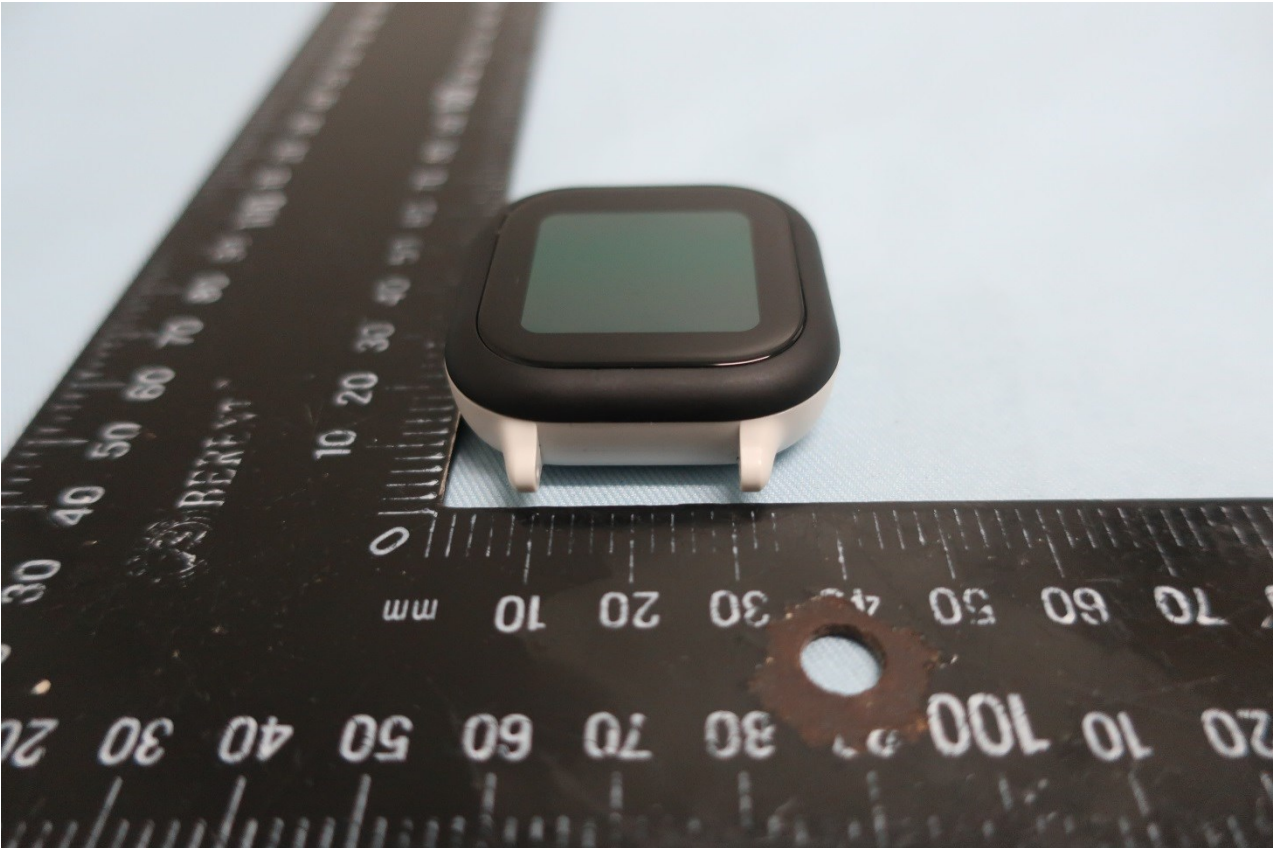

1. External Photograph of EUT

Brand Name: ZTE / Model Name: ZW20

Brand Name: ZTE / Model Name: ZW20

Brand Name: ZTE / Model Name: ZW20

Brand Name: ZTE / Model Name: ZW20

Brand Name: ZTE / Model Name: ZW20

Brand Name: ZTE / Model Name: ZW20

2. Photograph of Accessory

Brand Name: ZTE / Model Name: ZW20

List of Accessory:

Specification of Accessory				
AC Adapter 1	Brand Name	ZTE	Model Name	STC-A51D-Z
	Power Rating	I/P: 100 - 240 Vac~50/60Hz, 0.25 A; O/P: 5V-1A		
AC Adapter 2	Brand Name	ZTE	Model Name	STC-A51D-Z
	Power Rating	I/P: 100 - 240 Vac~50/60Hz, 0.25 A; O/P: 5V-1A		
Battery	Brand Name	ZTE	Model Name	Li3905T44P8h292753
	Power Rating	3.85V, 445mAh	Type	Li-ion
USB Cable 1	Brand Name	ZTE	Model Name	USB-POGO-W-100-HF
	Signal Line	1.0 meter, shielded cable, without ferrite core		
USB Cable 2	Brand Name	ZTE	Model Name	USB-POGO-W-100-HF
	Signal Line	1.0 meter, shielded cable, without ferrite core		