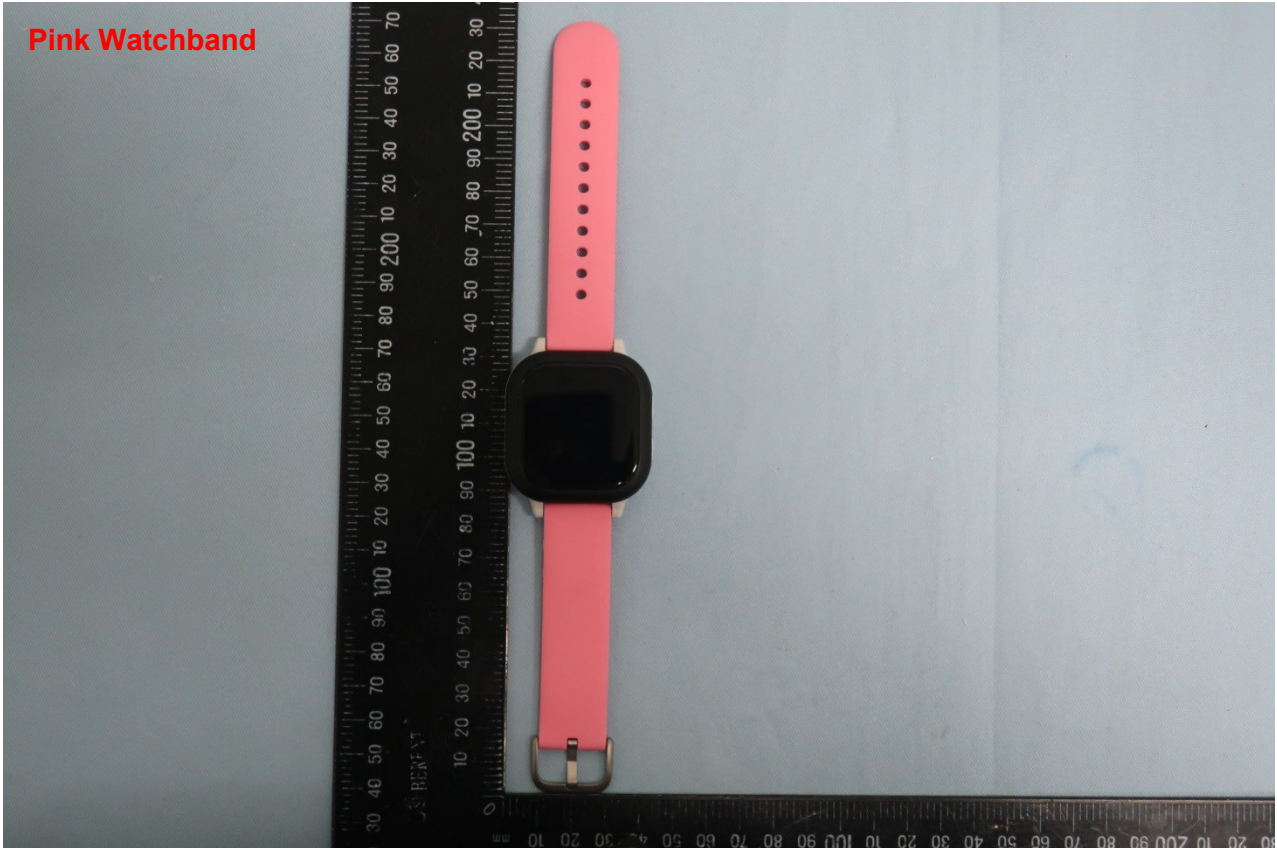

Brand Name: ZTE / Model Name: ZW20