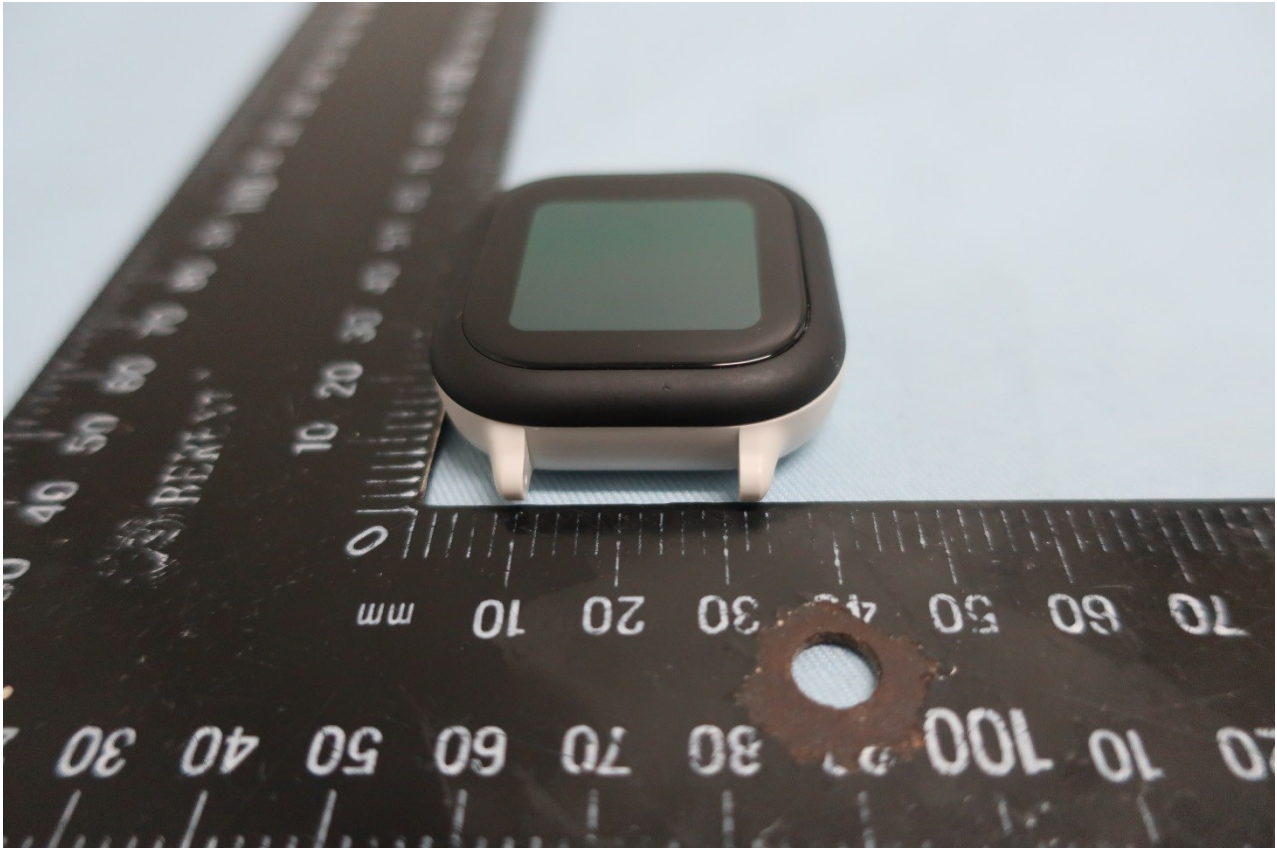

1. External Photograph of EUT

Brand Name: ZTE / Model Name: ZW20

Brand Name: ZTE / Model Name: ZW20

Brand Name: ZTE / Model Name: ZW20

Brand Name: ZTE / Model Name: ZW20

Brand Name: ZTE / Model Name: ZW20

Brand Name: ZTE / Model Name: ZW20

2. Photograph of Accessory

Brand Name: ZTE / Model Name: ZW20

List of Accessory:

Specification of Accessory				
AC Adapter 1	Brand Name	ZTE	Model Name	STC-A51D-Z
	Power Rating	I/P: 100 - 240 Vac~50/60Hz, 0.25 A; O/P: 5V-1A		
AC Adapter 2	Brand Name	ZTE	Model Name	STC-A51D-Z
	Power Rating	I/P: 100 - 240 Vac~50/60Hz, 0.25 A; O/P: 5V-1A		
Battery	Brand Name	ZTE	Model Name	Li3905T44P8h292753
	Power Rating	3.85V, 445mAh	Type	Li-ion
USB Cable 1	Brand Name	ZTE	Model Name	USB-POGO-W-100-HF
	Signal Line	1.0 meter, shielded cable, without ferrite core		
USB Cable 2	Brand Name	ZTE	Model Name	USB-POGO-W-100-HF
	Signal Line	1.0 meter, shielded cable, without ferrite core		