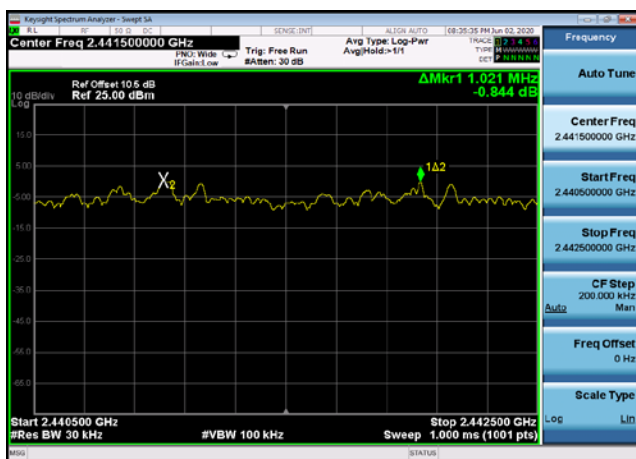

Note: The limit is 2/3 of 20dB bandwidth

GFSK,HoppingDH5,2401.5~2403.5

GFSK,HoppingDH5,2440.5~2442.5

GFSK,HoppingDH5,2478.5~2480.5

DQPSK,Hopping2DH5,2401.5~2403.5

DQPSK,Hopping2DH5,2440.5~2442.5

DQPSK,Hopping2DH5,2478.5~2480.5