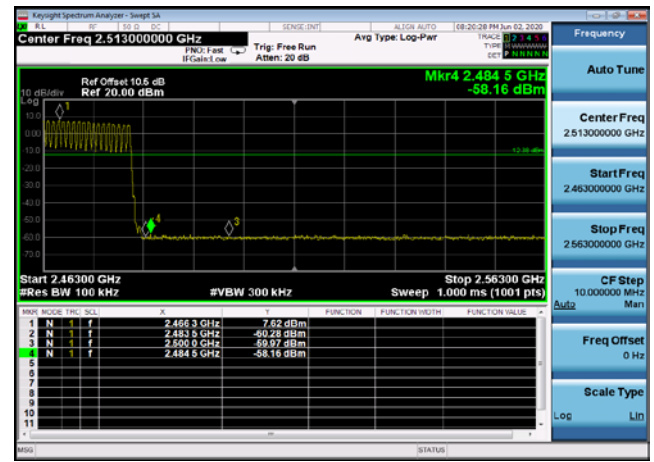

Hopping On Mode

Conducted Emission: GFSK,2402,DH5
,Band Edge

Conducted Emission: GFSK,2480,DH5
,Band Edge

Conducted Emission: DQPSK,2402,2DH5
,Band Edge

Conducted Emission: DQPSK,2480,2DH5
,Band Edge

Conducted Emission: 8DPSK,2402,3DH5
,Band Edge

Conducted Emission: 8DPSK,2480,3DH5
,Band Edge

**Dwell Time
Test Result and Data**

BT Dwell Time						
Mode	Test Frequency	Packet Type	Transmission Time(ms)	Number	Dwell Time(ms)	Result
GFSK	2402	DH5	2.91	96	279.08	Pass
GFSK	2441	DH5	2.91	89	258.73	Pass
GFSK	2480	DH5	2.91	95	276.17	Pass
pi/4DQPSK	2402	2DH5	2.91	97	281.99	Pass
pi/4DQPSK	2441	2DH5	2.91	97	281.99	Pass
pi/4DQPSK	2480	2DH5	2.91	89	258.73	Pass
8DPSK	2402	3DH5	2.91	95	276.17	Pass
8DPSK	2441	3DH5	2.91	90	261.64	Pass
8DPSK	2480	3DH5	2.91	93	270.36	Pass