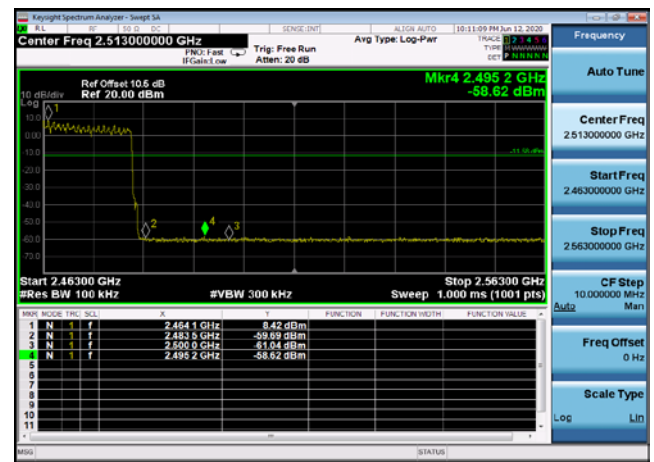

Hopping On Mode

Conducted Emission: GFSK,2402,DH5
,Band Edge

Conducted Emission: GFSK,2480,DH5
,Band Edge

Conducted Emission: DQPSK,2402,2DH5
,Band Edge

Conducted Emission: DQPSK,2480,2DH5
,Band Edge

Conducted Emission: 8DPSK,2402,3DH5
,Band Edge

Conducted Emission: 8DPSK,2480,3DH5
,Band Edge

**Dwell Time
Test Result and Data**

BT Dwell Time						
Mode	Test Frequency	Packet Type	Transmission Time(ms)	Number	Dwell Time(ms)	Result
GFSK	2402	DH5	2.91	96	279.08	Pass
GFSK	2441	DH5	2.91	89	258.73	Pass
GFSK	2480	DH5	2.91	95	276.17	Pass
pi/4DQPSK	2402	2DH5	2.91	97	281.99	Pass
pi/4DQPSK	2441	2DH5	2.91	97	281.99	Pass
pi/4DQPSK	2480	2DH5	2.91	89	258.73	Pass
8DPSK	2402	3DH5	2.91	95	276.17	Pass
8DPSK	2441	3DH5	2.91	90	261.64	Pass
8DPSK	2480	3DH5	2.91	93	270.36	Pass