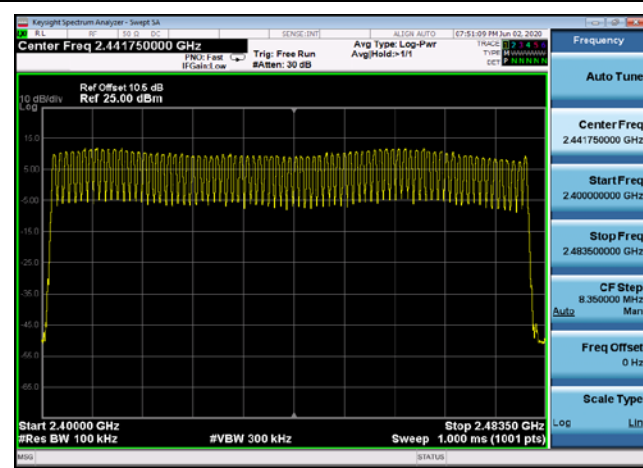

Hopping Channel Numbers Test Result and Data

BT Number Of Hopping Channels					
Mode	Test Frequency	Packet Type	Test Range(MHz~MHz)	Limit	Result
GFSK	Hopping	DH5	2400~2483.5	≥ 15	Pass
pi/4DQPSK	Hopping	2DH5	2400~2483.5	≥ 15	Pass
8DPSK	Hopping	3DH5	2400~2483.5	≥ 15	Pass

Number Of Hopping Channels: GFSK
,HoppingMhz,DH5__2400~2483.5