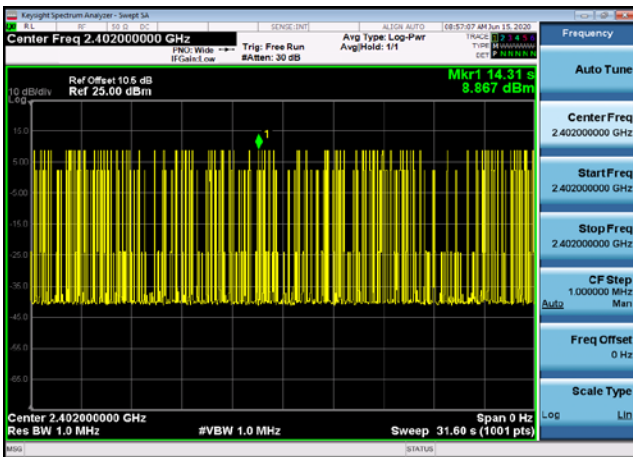

8DPSK,2402,3DH5,Transmission Time

8DPSK,2441,3DH5,Transmission Number

8DPSK,2441,3DH5,Transmission Time

8DPSK,2480,3DH5,Transmission Number

8DPSK,2480,3DH5,Transmission Time

Carrier Frequency Separation Test Result and Data