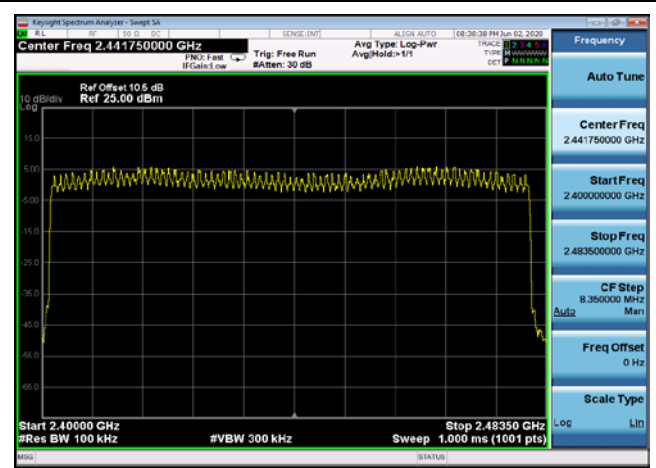

Number Of Hopping Channels: DQPSK
,HoppingMhz,2DH5__2400~2483.5