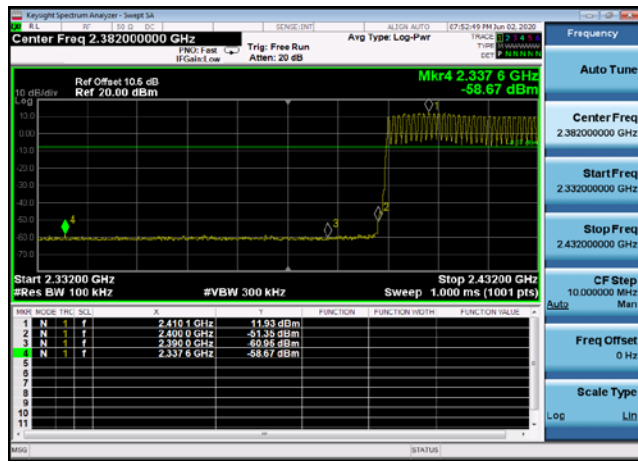

Hopping On Mode

Conducted Emission: GFSK,2402,DH5
,Band Edge

Conducted Emission: GFSK,2480,DH5
,Band Edge

Conducted Emission: DQPSK,2402,2DH5
,Band Edge

Conducted Emission: DQPSK,2480,2DH5
,Band Edge

Conducted Emission: 8DPSK,2402,3DH5
,Band Edge

Conducted Emission: 8DPSK,2480,3DH5
,Band Edge

**Dwell Time
Test Result and Data**

BT Dwell Time						
Mode	Test Frequency	Packet Type	Transmission Time(ms)	Number	Dwell Time(ms)	Result
GFSK	2402	DH5	2.91	96	279.08	Pass
GFSK	2441	DH5	2.91	89	258.73	Pass
GFSK	2480	DH5	2.91	95	276.17	Pass
pi/4DQPSK	2402	2DH5	2.91	97	281.99	Pass
pi/4DQPSK	2441	2DH5	2.91	97	281.99	Pass
pi/4DQPSK	2480	2DH5	2.91	89	258.73	Pass
8DPSK	2402	3DH5	2.91	95	276.17	Pass
8DPSK	2441	3DH5	2.91	90	261.64	Pass
8DPSK	2480	3DH5	2.91	93	270.36	Pass