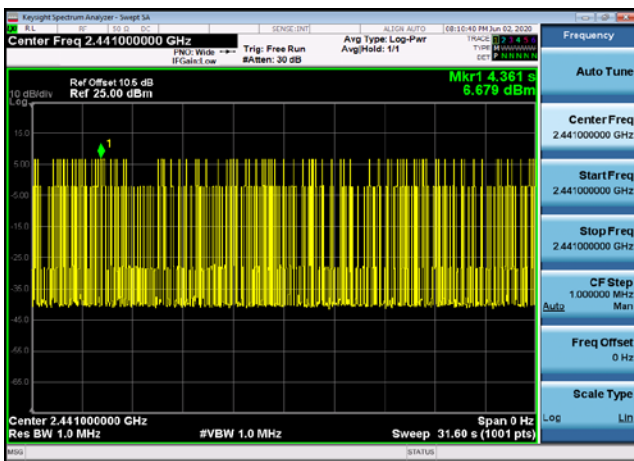

GFSK,2441,DH5,Transmission Number