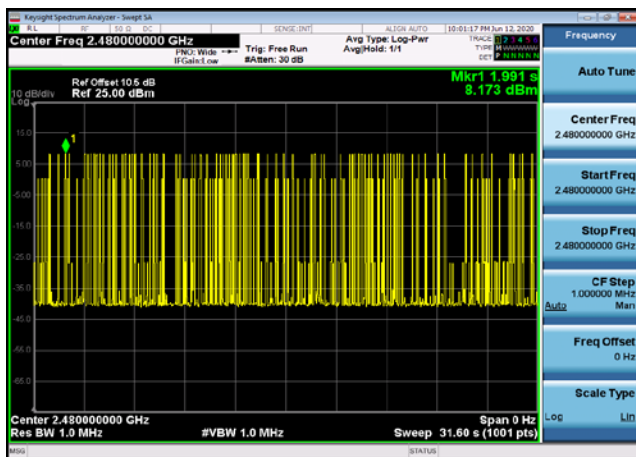

DQPSK,2480,2DH5,Transmission Number