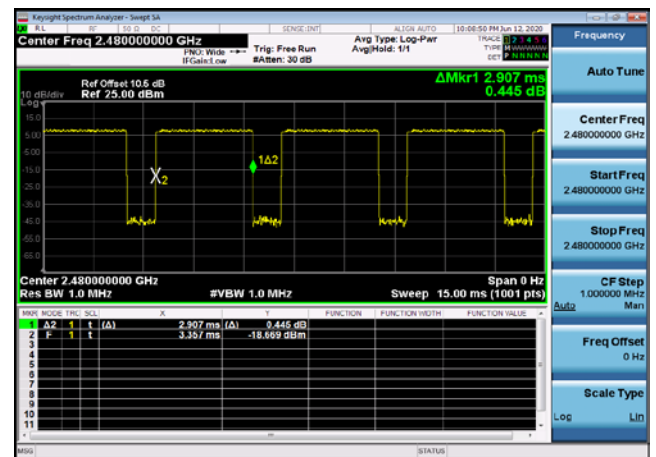

8DPSK,2402,3DH5,Transmission Time

8DPSK,2441,3DH5,Transmission Number

8DPSK,2441,3DH5,Transmission Time

8DPSK,2480,3DH5,Transmission Number

8DPSK,2480,3DH5,Transmission Time

Carrier Frequency Separation Test Result and Data