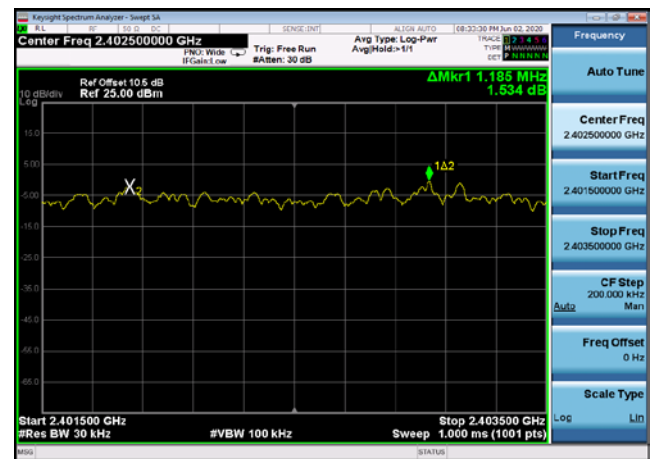

Note: The limit is 2/3 of 20dB bandwidth

GFSK,HoppingDH5,2401.5~2403.5

GFSK,HoppingDH5,2440.5~2442.5

GFSK,HoppingDH5,2478.5~2480.5

DQPSK,Hopping2DH5,2401.5~2403.5

DQPSK,Hopping2DH5,2440.5~2442.5

DQPSK,Hopping2DH5,2478.5~2480.5