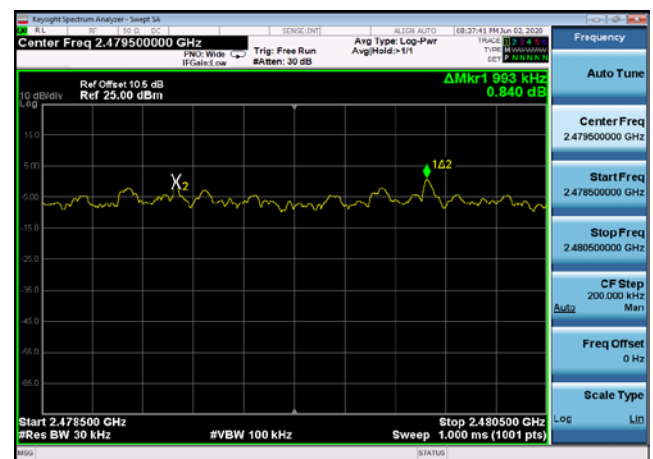

Note: The limit is 2/3 of 20dB bandwidth

GFSK,HoppingDH5,2401.5~2403.5

GFSK,HoppingDH5,2440.5~2442.5

GFSK,HoppingDH5,2478.5~2480.5

DQPSK,Hopping2DH5,2401.5~2403.5

DQPSK,Hopping2DH5,2440.5~2442.5

DQPSK,Hopping2DH5,2478.5~2480.5