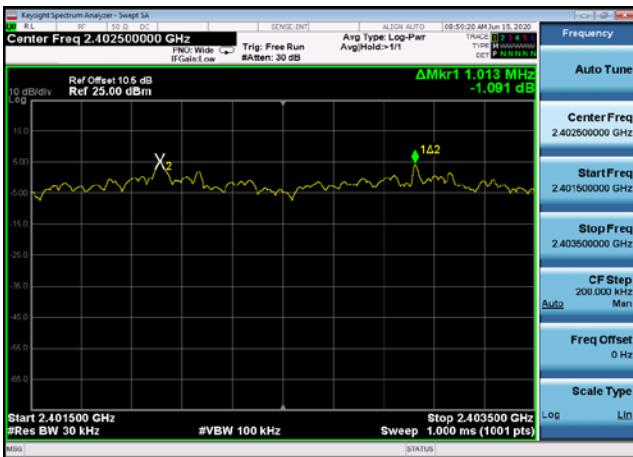

8DPSK,Hopping3DH5,2401.5~2403.5