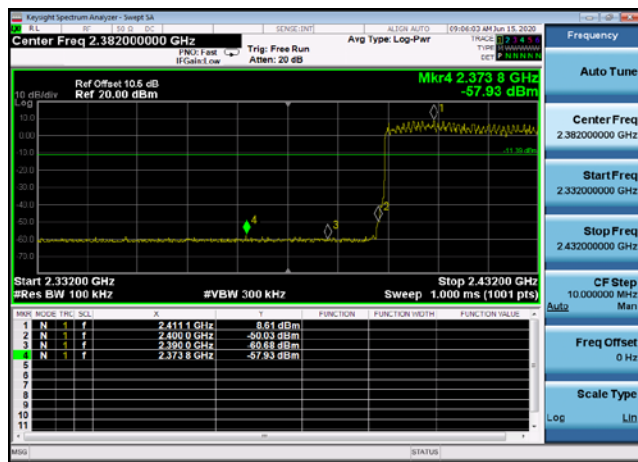

Hopping On Mode

Conducted Emission: GFSK,2402,DH5
,Band Edge

Conducted Emission: GFSK,2480,DH5
,Band Edge

Conducted Emission: DQPSK,2402,2DH5
,Band Edge

Conducted Emission: DQPSK,2480,2DH5
,Band Edge

Conducted Emission: 8DPSK,2402,3DH5
,Band Edge

Conducted Emission: 8DPSK,2480,3DH5
,Band Edge

**Dwell Time
Test Result and Data**

BT Dwell Time						
Mode	Test Frequency	Packet Type	Transmission Time(ms)	Number	Dwell Time(ms)	Result
GFSK	2402	DH5	2.91	96	279.08	Pass
GFSK	2441	DH5	2.91	89	258.73	Pass
GFSK	2480	DH5	2.91	95	276.17	Pass
pi/4DQPSK	2402	2DH5	2.91	97	281.99	Pass
pi/4DQPSK	2441	2DH5	2.91	97	281.99	Pass
pi/4DQPSK	2480	2DH5	2.91	89	258.73	Pass
8DPSK	2402	3DH5	2.91	95	276.17	Pass
8DPSK	2441	3DH5	2.91	90	261.64	Pass
8DPSK	2480	3DH5	2.91	93	270.36	Pass