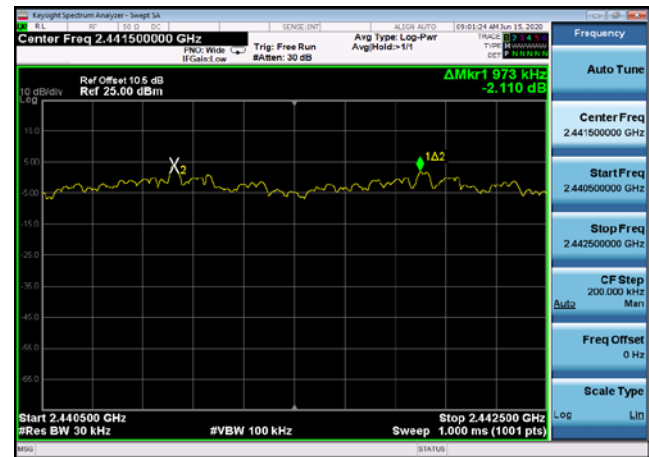

8DPSK,Hopping3DH5,2440.5~2442.5