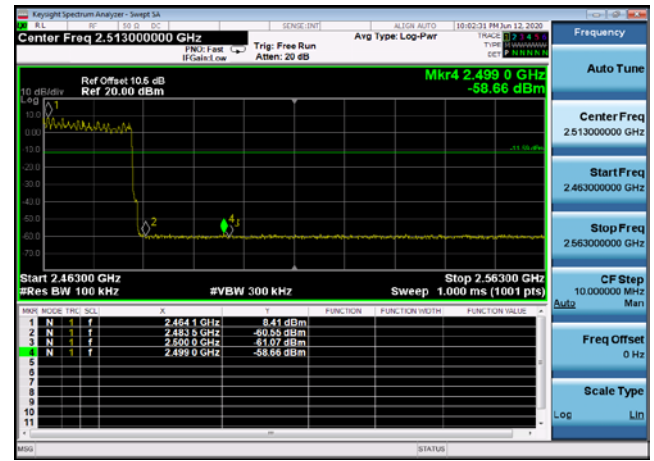

Hopping On Mode

Conducted Emission: GFSK,2402,DH5
,Band Edge

Conducted Emission: GFSK,2480,DH5
,Band Edge

Conducted Emission: DQPSK,2402,2DH5
,Band Edge

Conducted Emission: DQPSK,2480,2DH5
,Band Edge

Conducted Emission: 8DPSK,2402,3DH5
,Band Edge

Conducted Emission: 8DPSK,2480,3DH5
,Band Edge

**Dwell Time
Test Result and Data**

BT Dwell Time						
Mode	Test Frequency	Packet Type	Transmission Time(ms)	Number	Dwell Time(ms)	Result
GFSK	2402	DH5	2.91	96	279.08	Pass
GFSK	2441	DH5	2.91	89	258.73	Pass
GFSK	2480	DH5	2.91	95	276.17	Pass
pi/4DQPSK	2402	2DH5	2.91	97	281.99	Pass
pi/4DQPSK	2441	2DH5	2.91	97	281.99	Pass
pi/4DQPSK	2480	2DH5	2.91	89	258.73	Pass
8DPSK	2402	3DH5	2.91	95	276.17	Pass
8DPSK	2441	3DH5	2.91	90	261.64	Pass
8DPSK	2480	3DH5	2.91	93	270.36	Pass