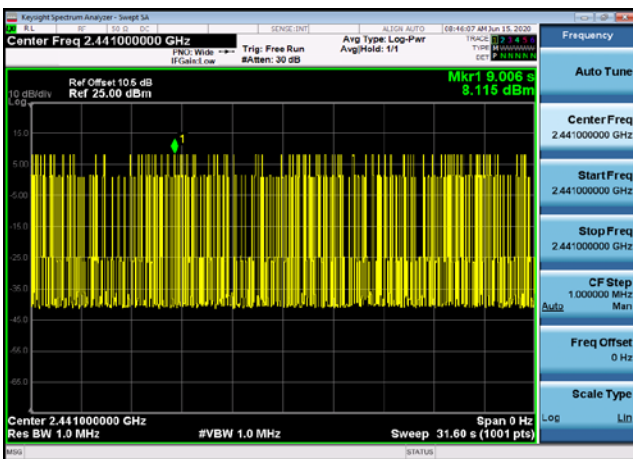

8DPSK,2441,3DH5,Transmission Number