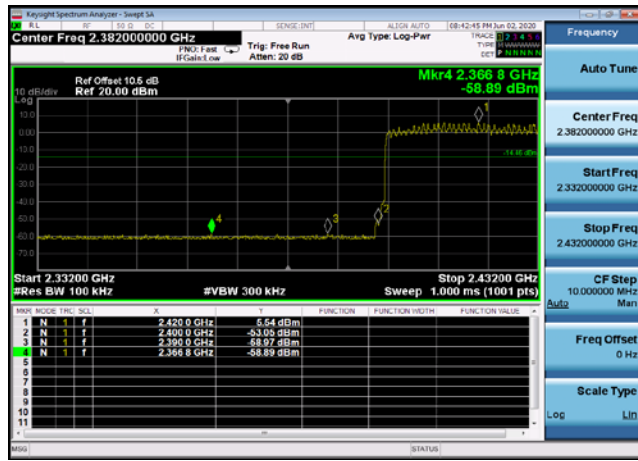

Hopping On Mode

Conducted Emission: GFSK,2402,DH5
,Band Edge

Conducted Emission: GFSK,2480,DH5
,Band Edge

Conducted Emission: DQPSK,2402,2DH5
,Band Edge

Conducted Emission: DQPSK,2480,2DH5
,Band Edge

Conducted Emission: 8DPSK,2402,3DH5
,Band Edge

Conducted Emission: 8DPSK,2480,3DH5
,Band Edge

**Dwell Time
Test Result and Data**

BT Dwell Time						
Mode	Test Frequency	Packet Type	Transmission Time(ms)	Number	Dwell Time(ms)	Result
GFSK	2402	DH5	2.91	96	279.08	Pass
GFSK	2441	DH5	2.91	89	258.73	Pass
GFSK	2480	DH5	2.91	95	276.17	Pass
pi/4DQPSK	2402	2DH5	2.91	97	281.99	Pass
pi/4DQPSK	2441	2DH5	2.91	97	281.99	Pass
pi/4DQPSK	2480	2DH5	2.91	89	258.73	Pass
8DPSK	2402	3DH5	2.91	95	276.17	Pass
8DPSK	2441	3DH5	2.91	90	261.64	Pass
8DPSK	2480	3DH5	2.91	93	270.36	Pass