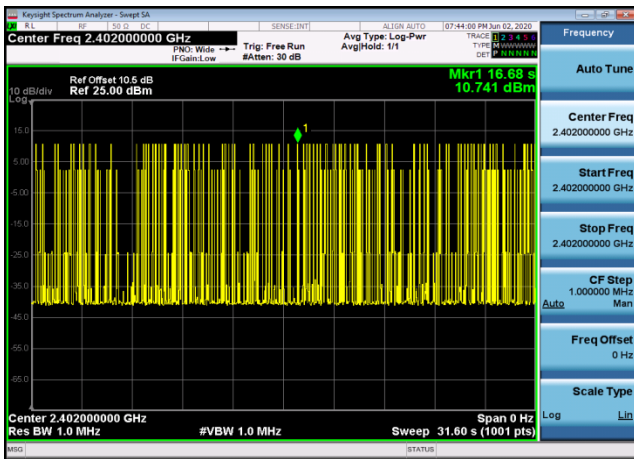

GFSK,2402,DH5,Transmission Number