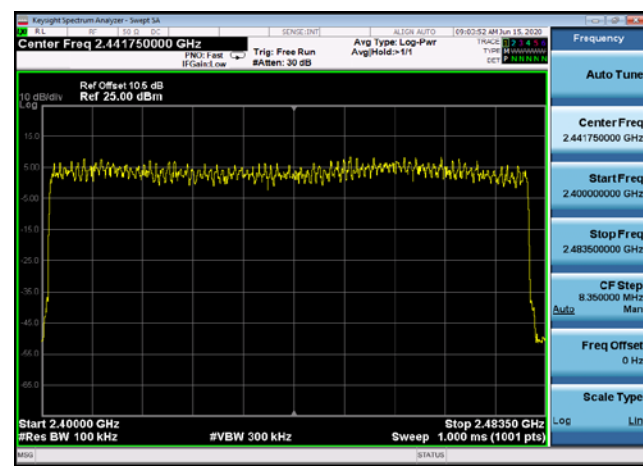

Number Of Hopping Channels: 8DPSK
,HoppingMhz,3DH5__2400~2483.5