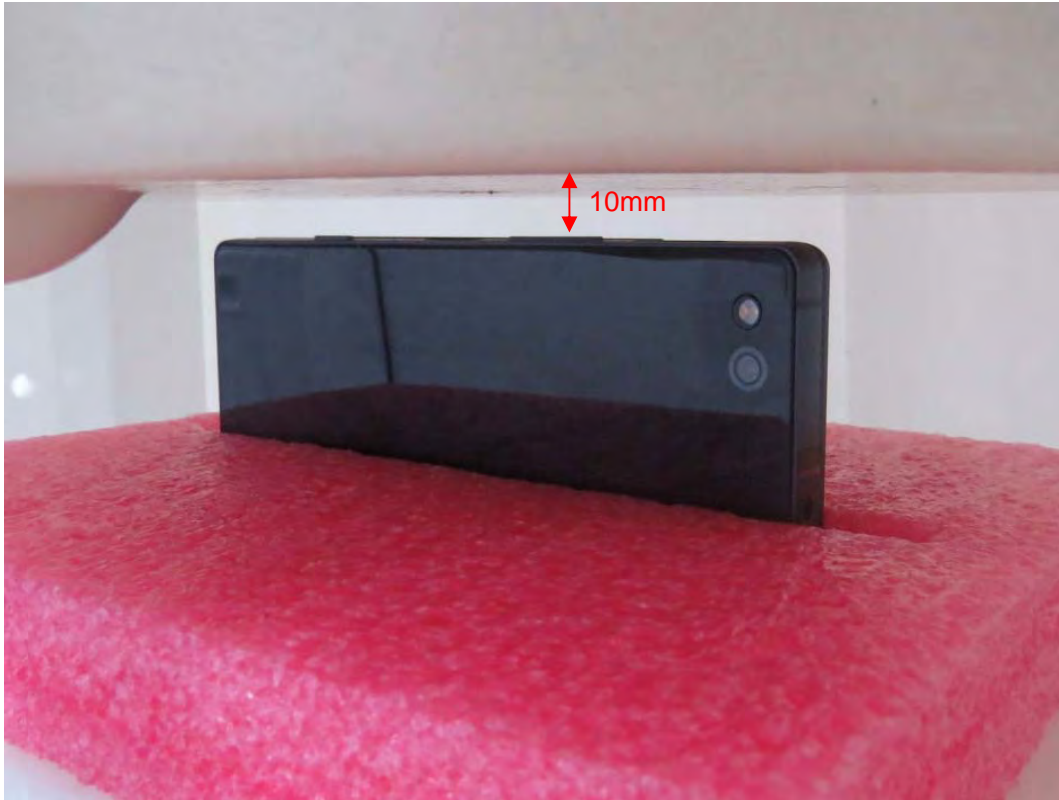

Picture 16: Left Hand Touch Cheek Position
For Double Screen Mode

Picture 17: Left Hand Tilt 15 Degree Position
For Double Screen Mode

Picture 18: Right Hand Touch Cheek Position
For Double Screen Mode

Picture 19: Right Hand Tilt 15 Degree Position
For Double Screen Mode

Picture 20: Back Side, the distance from handset to the bottom of the Phantom is 10mm
For Single Screen Mode

Picture 21: Front Side, the distance from handset to the bottom of the Phantom is 10mm
For Single Screen Mode