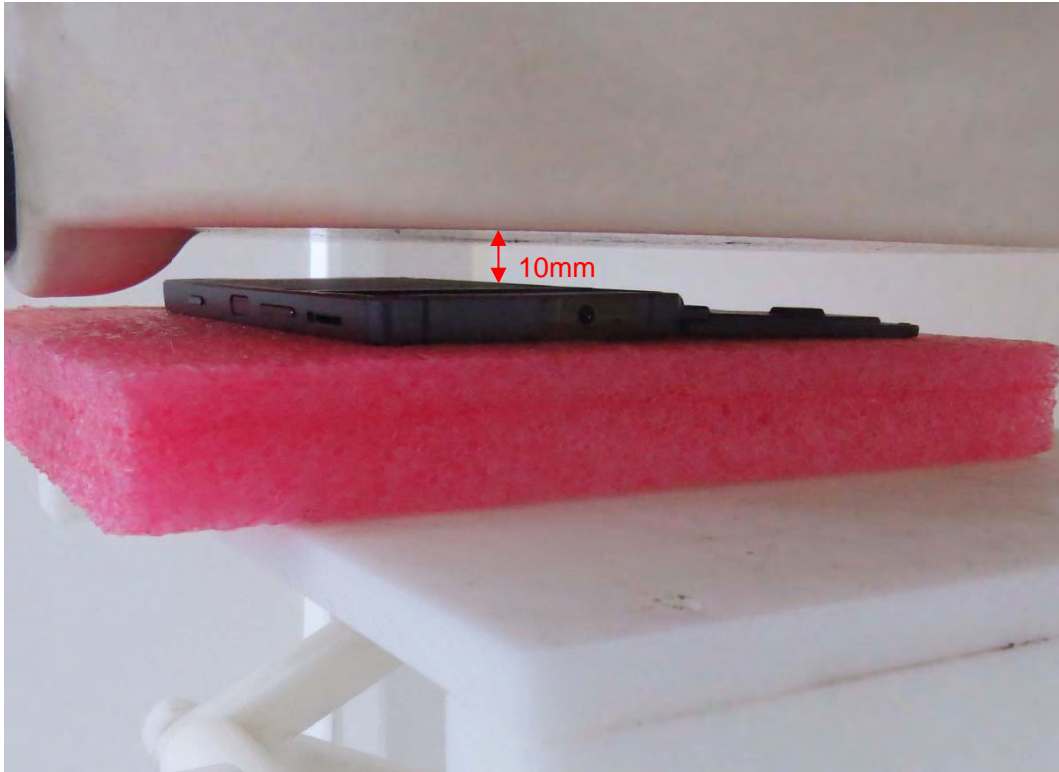

Picture 25: Bottom Side, the distance from handset to the bottom of the Phantom is 10mm
For Single Screen Mode

Picture 26: Back Side, the distance from handset to the bottom of the Phantom is 10mm
For Double Screen Mode