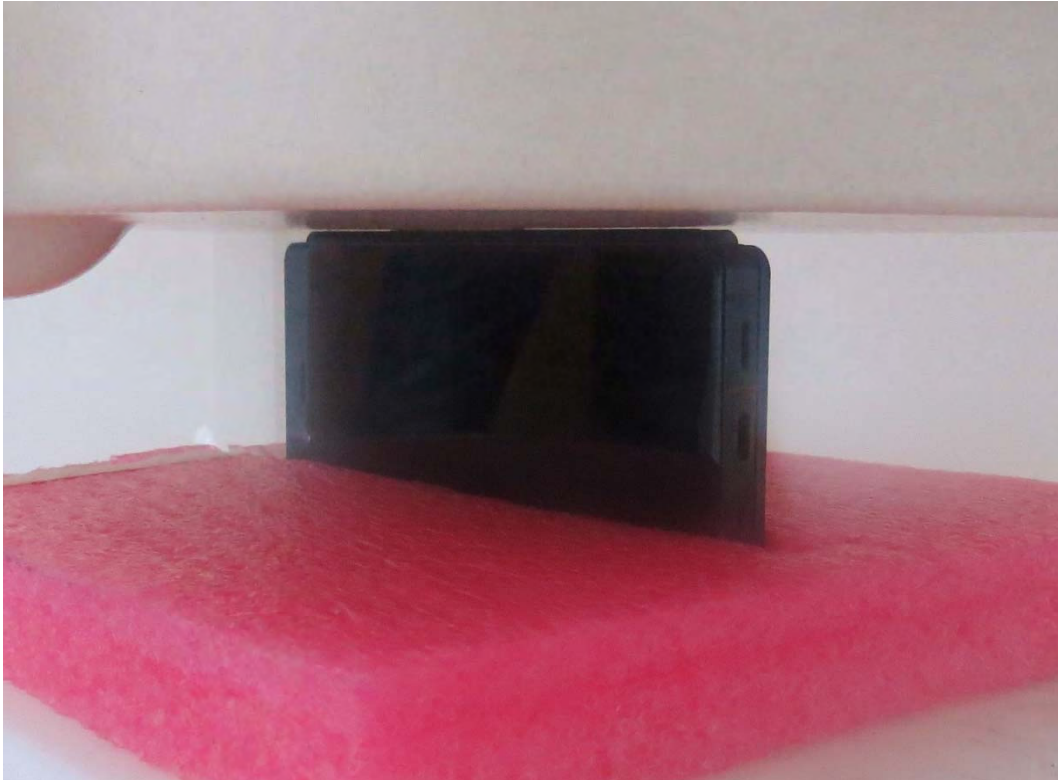

Picture 33: Front Side, the distance from handset to the bottom of the Phantom is 0mm
For Single Screen Mode

Picture 34: Right Side, the distance from handset to the bottom of the Phantom is 0mm
For Single Screen Mode