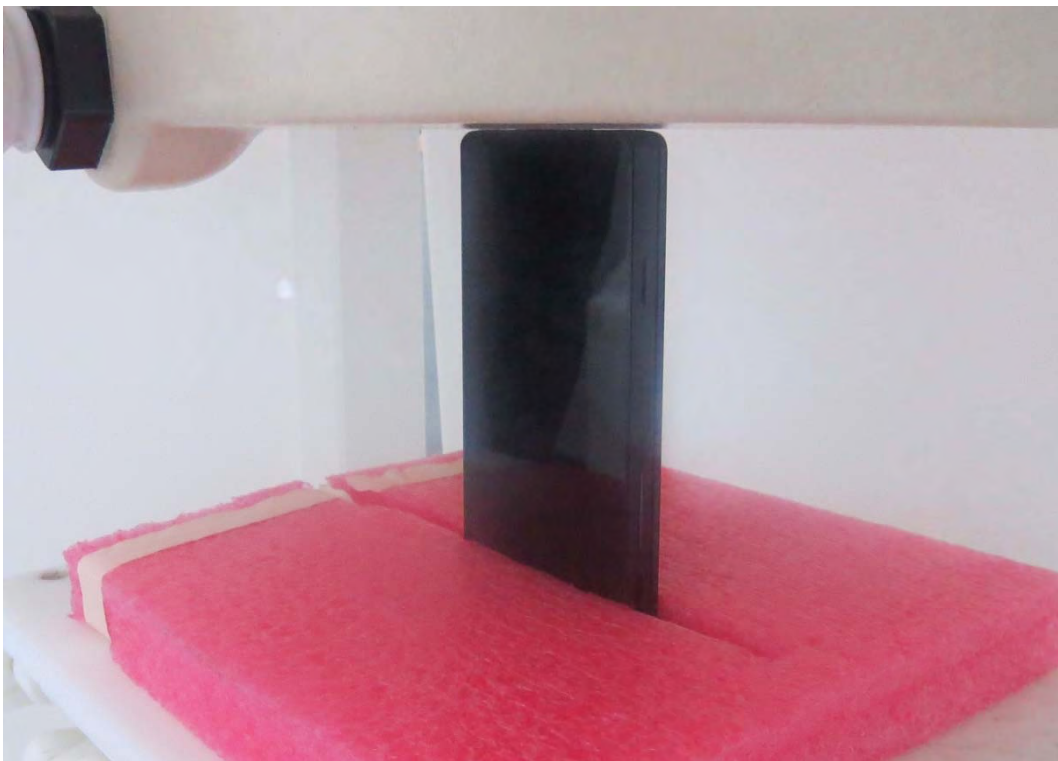

Picture 34: Right Side, the distance from handset to the bottom of the Phantom is 0mm
For Single Screen Mode

Picture 35: Top Side, the distance from handset to the bottom of the Phantom is 0mm
For Single Screen Mode