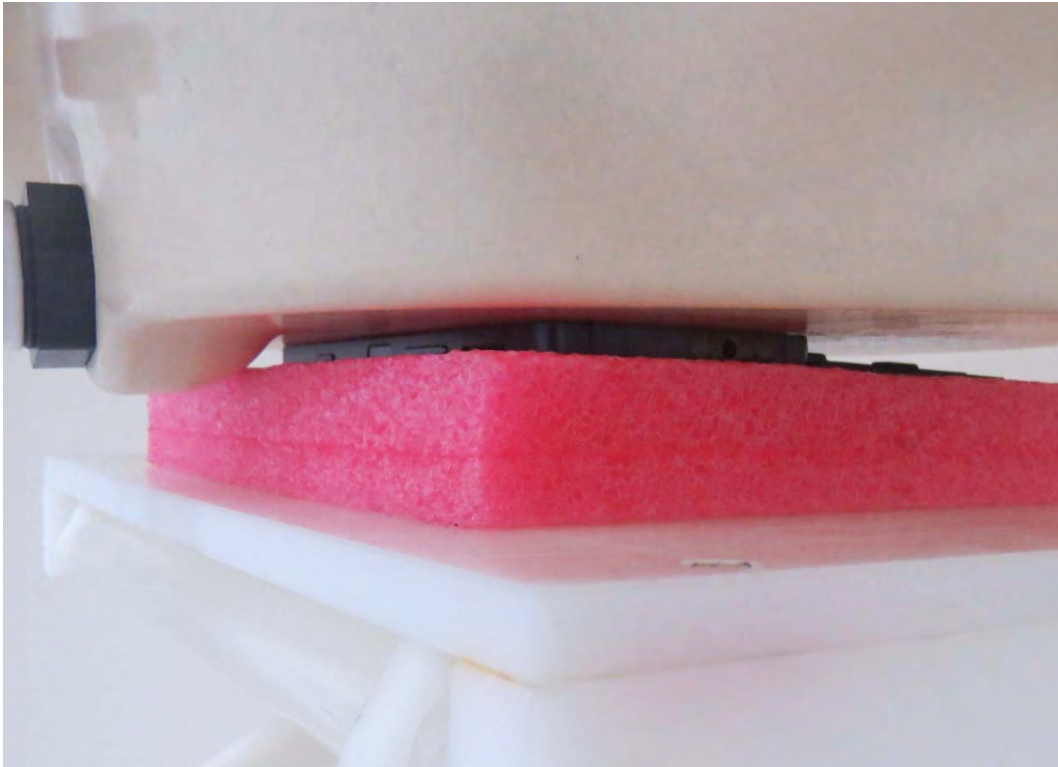

Picture 35: Top Side, the distance from handset to the bottom of the Phantom is 0mm
For Single Screen Mode

Picture 36: Back Side, the distance from handset to the bottom of the Phantom is 0mm
For Double Screen Mode