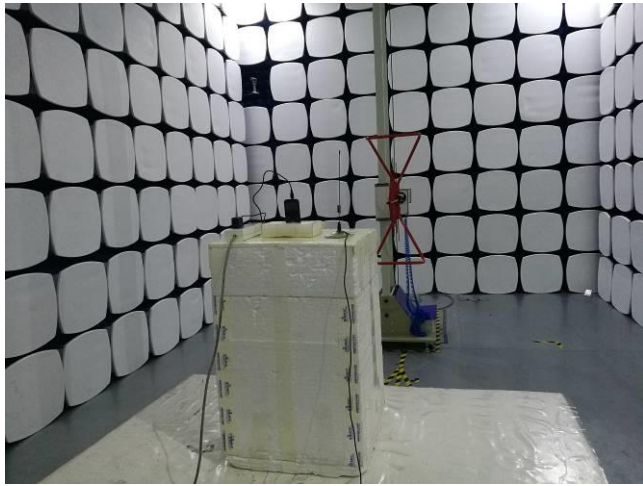

Photograph: Test Setup Photo

EMC:

Conducted Emissions Test Setup – Front View

Conducted Emissions Test Setup – Side View

Radiated Emissions Test Setup Below 1GHz

Radiated Emissions Test Setup Above 1GHz

BUREAU
VERITAS

Test Report No.	Q200102S012-FCC-E
Page	2 of 3

GSM/WCDMA:

Radiated Spurious Emissions Test Setup Below 1GHz

Radiated Spurious Emissions Test Setup Above
1GHz

BUREAU
VERITAS

Test Report No.	Q200102S012-FCC-E
Page	3 of 3

BT/WIFI/BLE:

Conducted Emissions Test Setup Front View

Conducted Emissions Test Setup Side View

Radiated Spurious Emissions Test Setup Below 1GHz

Radiated Spurious Emissions Test Setup Above
1GHz