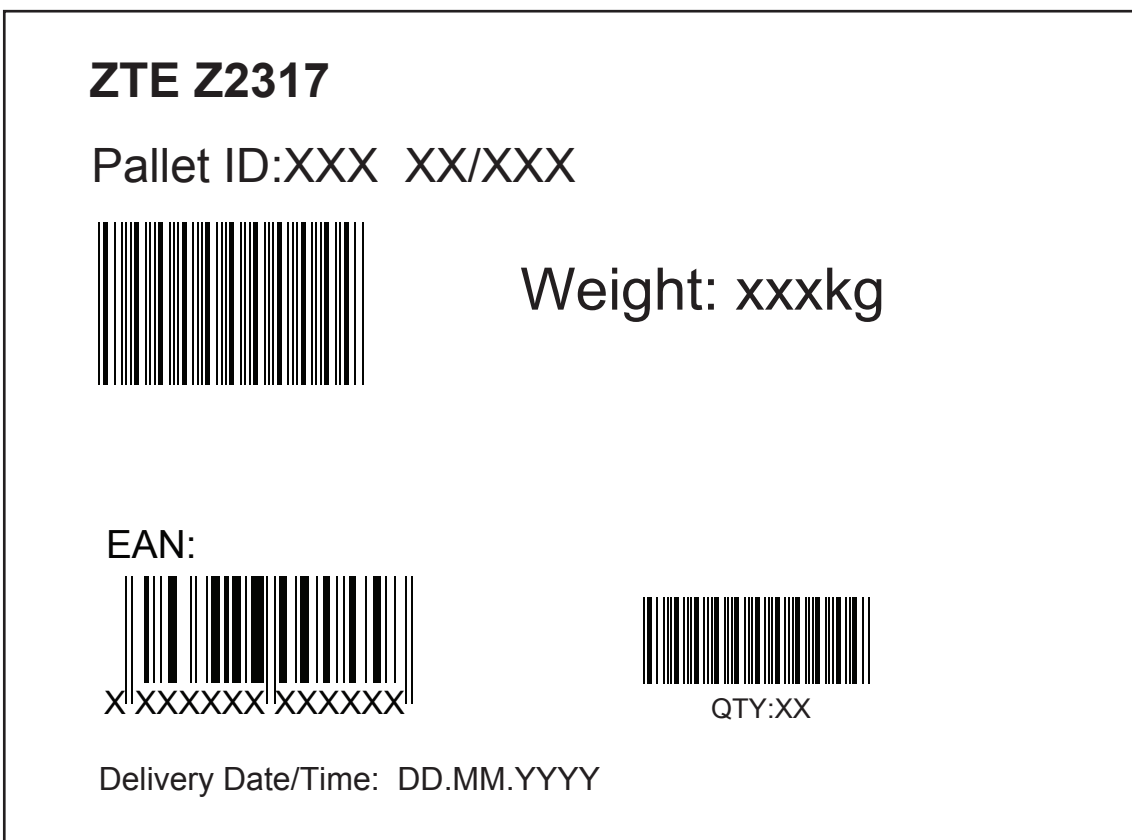

Sale box label:(PET)

IMEI label:

Size: 110*150mm

Pallet label:

Size: 110*150mm