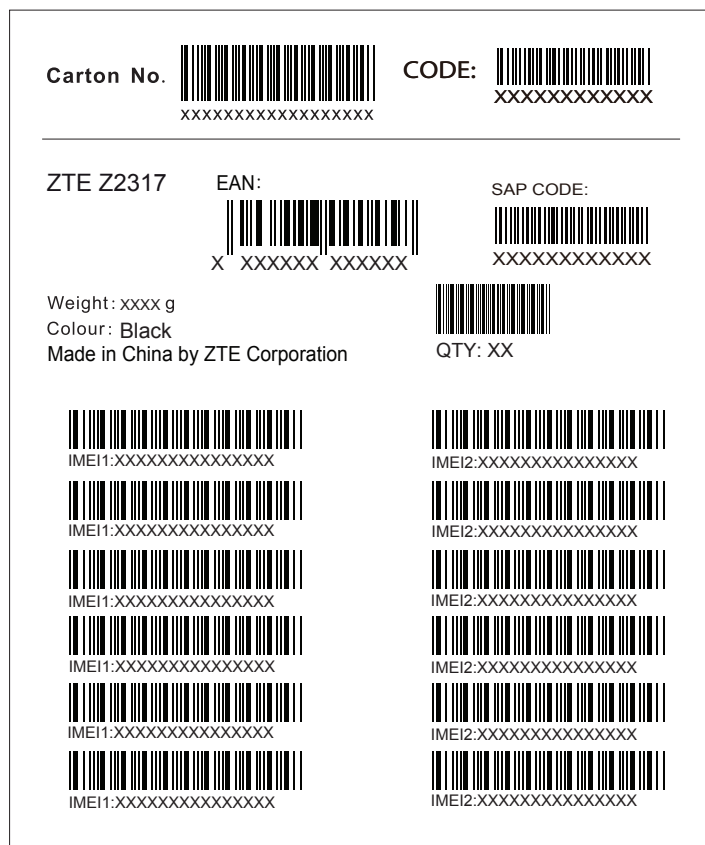

Sale box label:(PET)

IMEI label:

Size: 110*150mm

Pallet label:

Size: 110*150mm