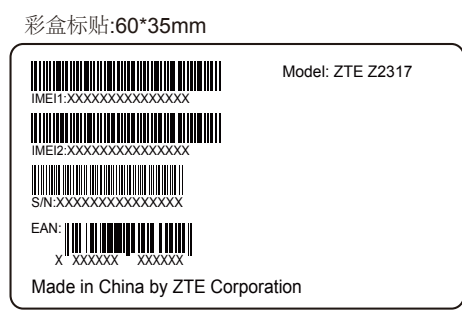

Sale box label:(PET)

IMEI label:

Size: 110*150mm

Pallet label:

Size: 110*150mm