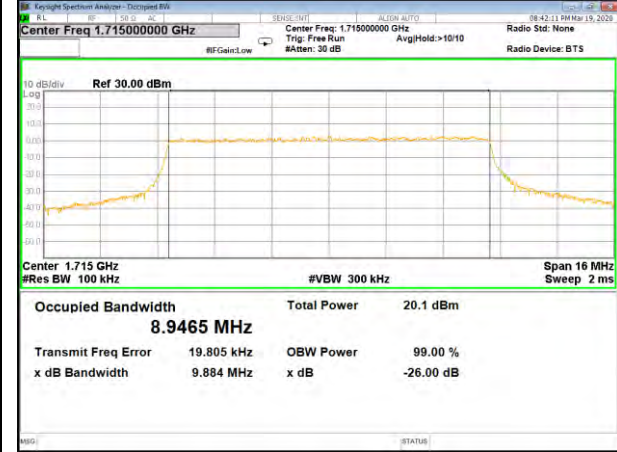

16QAM\_5M\_Higher\_(26BW and 99%)

LTE BAND-4

LTE BAND-4

QPSK\_10M\_Lower\_(26BW and 99%)

16QAM\_10M\_Lower\_(26BW and 99%)

QPSK\_10M\_Middle\_(26BW and 99%)

16QAM\_10M\_Middle\_(26BW and 99%)

QPSK\_10M\_Higher\_(26BW and 99%)