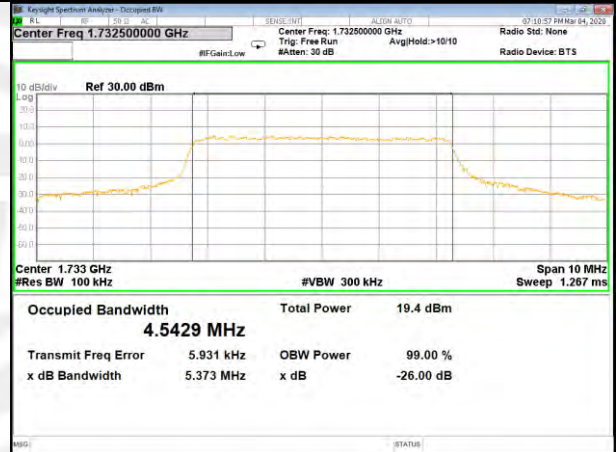

16QAM\_3M\_Higher\_(26BW and 99%)

LTE BAND-4

LTE BAND-4

QPSK\_5M\_Lower\_(26BW and 99%)

16QAM\_5M\_Lower\_(26BW and 99%)

QPSK\_5M\_Middle\_(26BW and 99%)

16QAM\_5M\_Middle\_(26BW and 99%)

QPSK\_5M\_Higher\_(26BW and 99%)