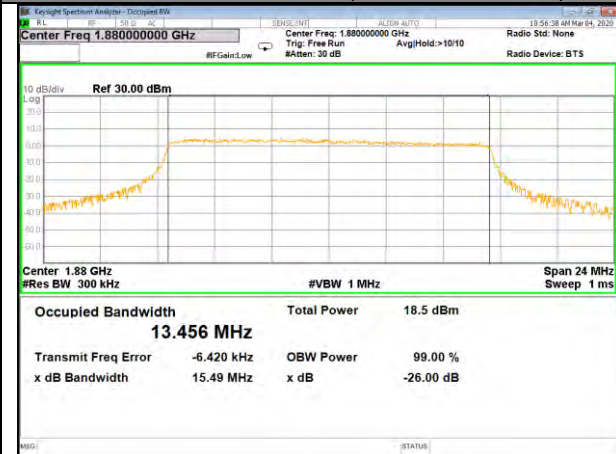

16QAM\_10M\_Higher\_(26BW and 99%)

LTE BAND-2

LTE BAND-2

QPSK\_15M\_Lower\_(26BW and 99%)

16QAM\_15M\_Lower\_(26BW and 99%)

QPSK\_15M\_Middle\_(26BW and 99%)

16QAM\_15M\_Middle\_(26BW and 99%)

QPSK\_15M\_Higher\_(26BW and 99%)