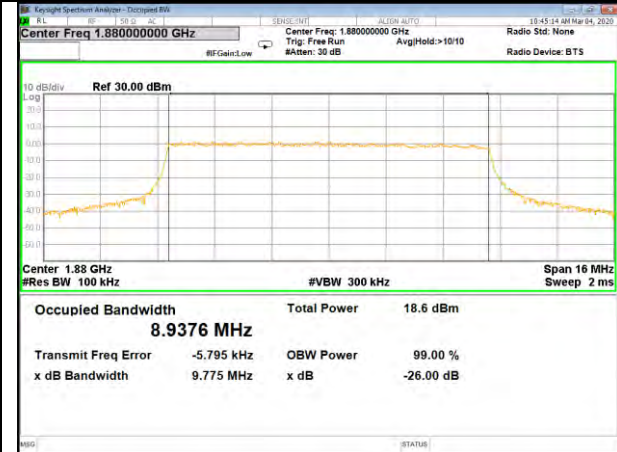

16QAM\_3M\_Higher\_(26BW and 99%)

LTE BAND-2

LTE BAND-2

QPSK\_5M\_Lower\_(26BW and 99%)

16QAM\_5M\_Lower\_(26BW and 99%)

QPSK\_5M\_Middle\_(26BW and 99%)

16QAM\_5M\_Middle\_(26BW and 99%)

QPSK\_5M\_Higher\_(26BW and 99%)

16QAM\_5M\_Higher\_(26BW and 99%)

LTE BAND-2

LTE BAND-2

QPSK\_10M\_Lower\_(26BW and 99%)

16QAM\_10M\_Lower\_(26BW and 99%)

QPSK\_10M\_Middle\_(26BW and 99%)

16QAM\_10M\_Middle\_(26BW and 99%)

QPSK\_10M\_Higher\_(26BW and 99%)

16QAM\_10M\_Higher\_(26BW and 99%)

LTE BAND-2

LTE BAND-2

QPSK\_15M\_Lower\_(26BW and 99%)

16QAM\_15M\_Lower\_(26BW and 99%)

QPSK\_15M\_Middle\_(26BW and 99%)

16QAM\_15M\_Middle\_(26BW and 99%)

QPSK\_15M\_Higher\_(26BW and 99%)