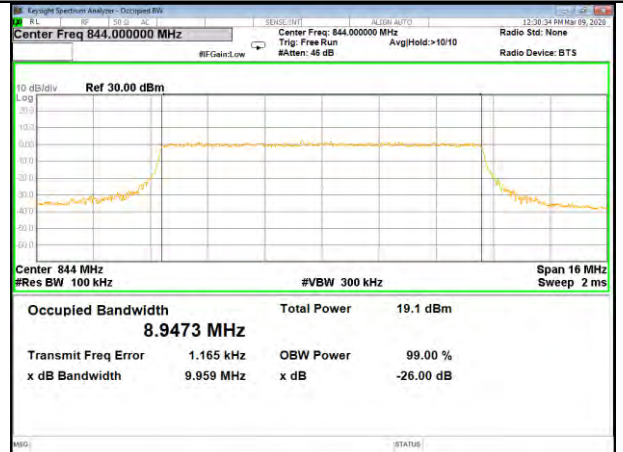

B5_Q16_10M_High_26BW-99%