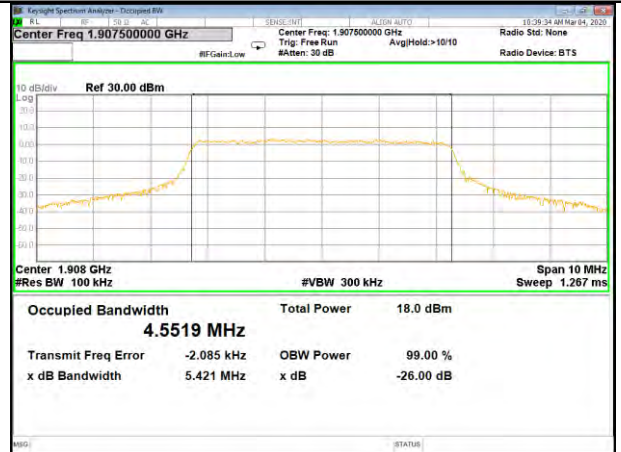

16QAM\_3M\_Higher\_(26BW and 99%)

LTE BAND-2

LTE BAND-2

QPSK\_5M\_Lower\_(26BW and 99%)

16QAM\_5M\_Lower\_(26BW and 99%)

QPSK\_5M\_Middle\_(26BW and 99%)

16QAM\_5M\_Middle\_(26BW and 99%)

QPSK\_5M\_Higher\_(26BW and 99%)

16QAM\_5M\_Higher\_(26BW and 99%)

LTE BAND-2

LTE BAND-2

QPSK\_10M\_Lower\_(26BW and 99%)

16QAM\_10M\_Lower\_(26BW and 99%)

QPSK\_10M\_Middle\_(26BW and 99%)

16QAM\_10M\_Middle\_(26BW and 99%)

QPSK\_10M\_Higher\_(26BW and 99%)