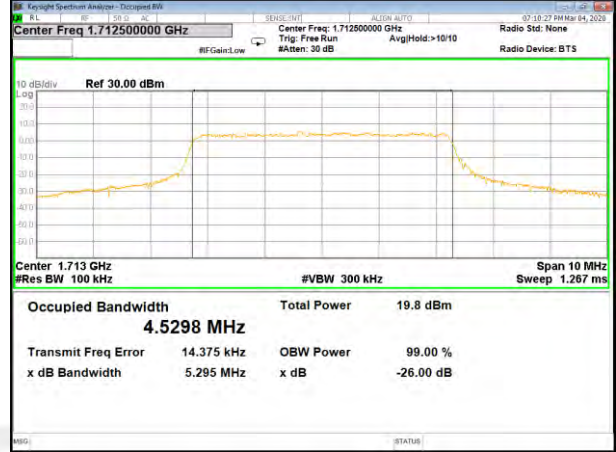

16QAM\_3M\_Higher\_(26BW and 99%)

LTE BAND-4

LTE BAND-4

QPSK\_5M\_Lower\_(26BW and 99%)

16QAM\_5M\_Lower\_(26BW and 99%)

QPSK\_5M\_Middle\_(26BW and 99%)

16QAM\_5M\_Middle\_(26BW and 99%)

QPSK\_5M\_Higher\_(26BW and 99%)