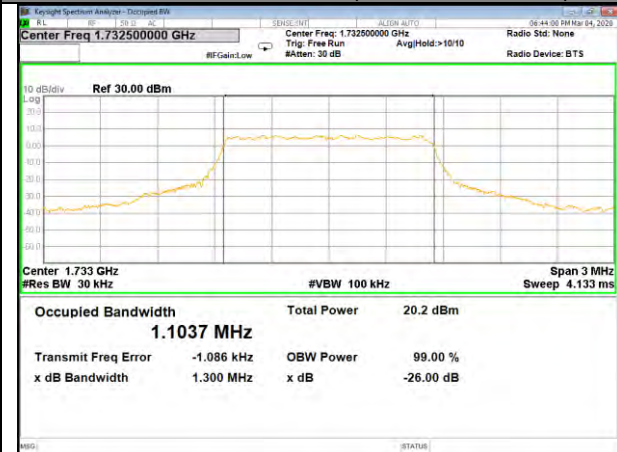

16QAM\_20M\_Higher\_(26BW and 99%)

LTE BAND-4

LTE BAND-4

QPSK\_1.4M\_Lower\_(26BW and 99%)

16QAM\_1.4M\_Lower\_(26BW and 99%)

QPSK\_1.4M\_Middle\_(26BW and 99%)

16QAM\_1.4M\_Middle\_(26BW and 99%)

QPSK\_1.4M\_Higher\_(26BW and 99%)