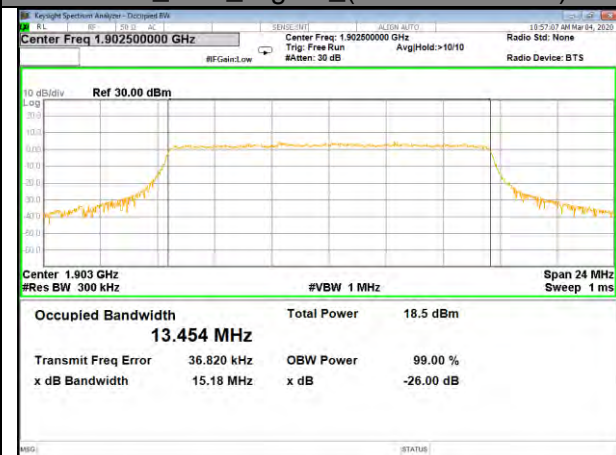

16QAM\_10M\_Higher\_(26BW and 99%)

LTE BAND-2

LTE BAND-2

QPSK\_15M\_Lower\_(26BW and 99%)

16QAM\_15M\_Lower\_(26BW and 99%)

QPSK\_15M\_Middle\_(26BW and 99%)

16QAM\_15M\_Middle\_(26BW and 99%)

QPSK\_15M\_Higher\_(26BW and 99%)

16QAM\_15M\_Higher\_(26BW and 99%)

LTE BAND-2

LTE BAND-2

QPSK\_20M\_Lower\_(26BW and 99%)

16QAM\_20M\_Lower\_(26BW and 99%)

QPSK\_20M\_Middle\_(26BW and 99%)

16QAM\_20M\_Middle\_(26BW and 99%)

QPSK\_20M\_Higher\_(26BW and 99%)