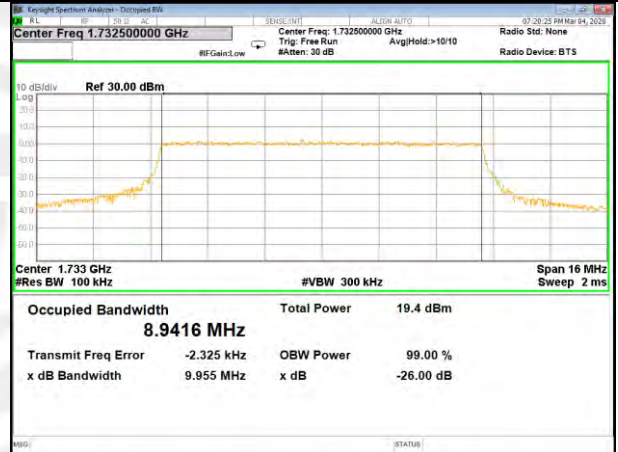

16QAM\_5M\_Higher\_(26BW and 99%)

LTE BAND-4

LTE BAND-4

QPSK\_10M\_Lower\_(26BW and 99%)

16QAM\_10M\_Lower\_(26BW and 99%)

QPSK\_10M\_Middle\_(26BW and 99%)

16QAM\_10M\_Middle\_(26BW and 99%)

QPSK\_10M\_Higher\_(26BW and 99%)