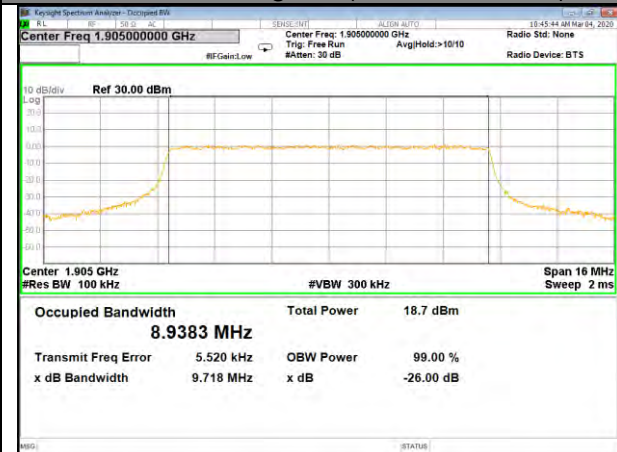

16QAM\_5M\_Higher\_(26BW and 99%)

LTE BAND-2

LTE BAND-2

QPSK\_10M\_Lower\_(26BW and 99%)

16QAM\_10M\_Lower\_(26BW and 99%)

QPSK\_10M\_Middle\_(26BW and 99%)

16QAM\_10M\_Middle\_(26BW and 99%)

QPSK\_10M\_Higher\_(26BW and 99%)

16QAM\_10M\_Higher\_(26BW and 99%)

LTE BAND-2

LTE BAND-2

QPSK\_15M\_Lower\_(26BW and 99%)

16QAM\_15M\_Lower\_(26BW and 99%)

QPSK\_15M\_Middle\_(26BW and 99%)

16QAM\_15M\_Middle\_(26BW and 99%)

QPSK\_15M\_Higher\_(26BW and 99%)