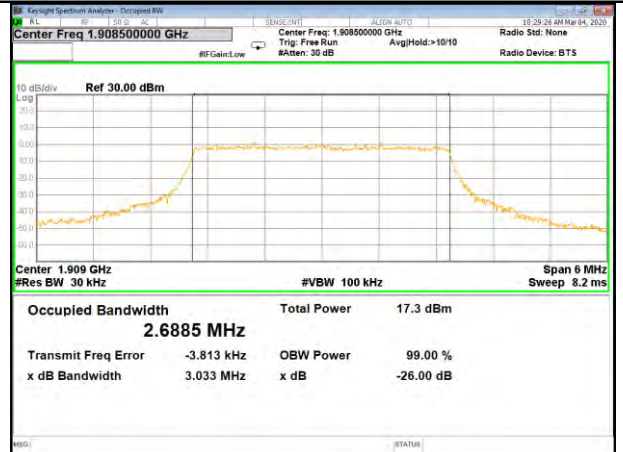

16QAM\_1.4M\_Higher\_(26BW and 99%)

LTE BAND-2

LTE BAND-2

QPSK\_3M\_Lower\_(26BW and 99%)

16QAM\_3M\_Lower\_(26BW and 99%)

QPSK\_3M\_Middle\_(26BW and 99%)

16QAM\_3M\_Middle\_(26BW and 99%)

QPSK\_3M\_Higher\_(26BW and 99%)

16QAM\_3M\_Higher\_(26BW and 99%)

LTE BAND-2

LTE BAND-2

QPSK\_5M\_Lower\_(26BW and 99%)

16QAM\_5M\_Lower\_(26BW and 99%)

QPSK\_5M\_Middle\_(26BW and 99%)

16QAM\_5M\_Middle\_(26BW and 99%)

QPSK\_5M\_Higher\_(26BW and 99%)