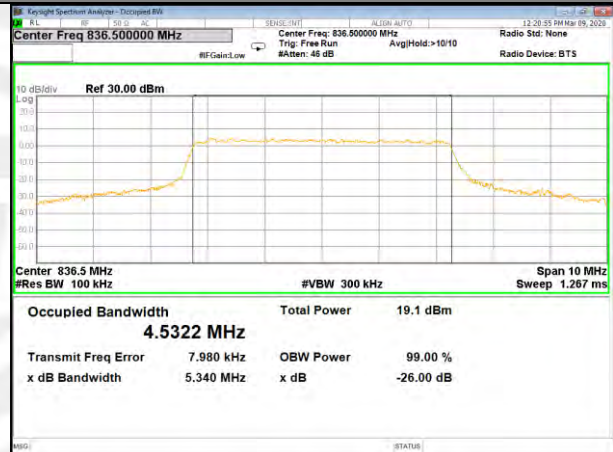

B5\_Q16\_3M\_High\_26BW-99%

LTE BAND-5

LTE BAND-5

B5\_QPSK\_5M\_Low\_26BW-99%

B5\_Q16\_5M\_Low\_26BW-99%

B5\_QPSK\_5M\_Mid\_26BW-99%

B5\_Q16\_5M\_Mid\_26BW-99%

B5\_QPSK\_5M\_High\_26BW-99%

B5\_Q16\_5M\_High\_26BW-99%

LTE BAND-5

LTE BAND-5

B5\_QPSK\_10M\_Low\_26BW-99%

B5\_Q16\_10M\_Low\_26BW-99%

B5\_QPSK\_10M\_Mid\_26BW-99%

B5\_Q16\_10M\_Mid\_26BW-99%

B5\_QPSK\_10M\_High\_26BW-99%