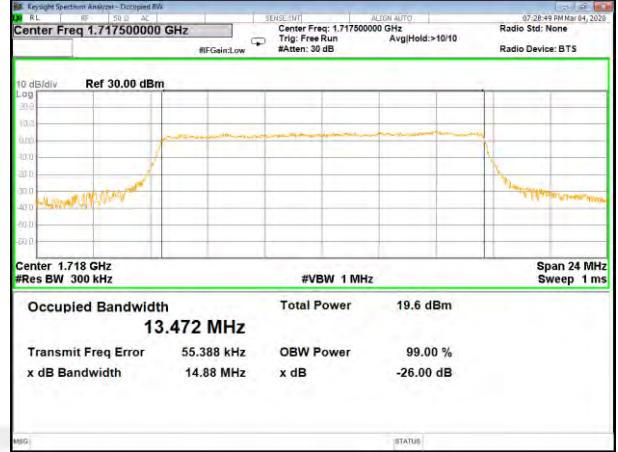

16QAM\_10M\_Higher\_(26BW and 99%)

LTE BAND-4

LTE BAND-4

QPSK\_15M\_Lower\_(26BW and 99%)

16QAM\_15M\_Lower\_(26BW and 99%)

QPSK\_15M\_Middle\_(26BW and 99%)

16QAM\_15M\_Middle\_(26BW and 99%)

QPSK\_15M\_Higher\_(26BW and 99%)