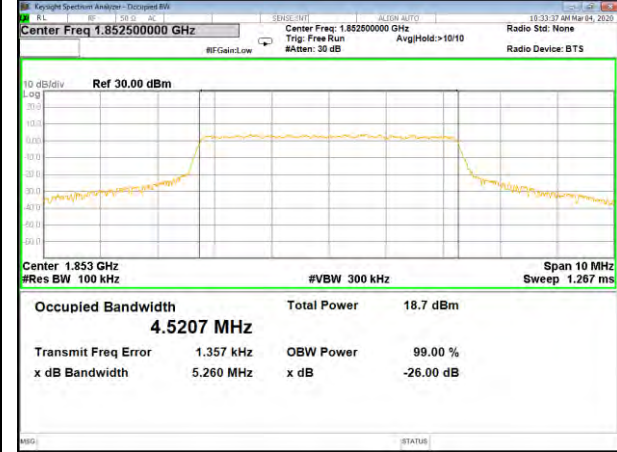

16QAM\_3M\_Higher\_(26BW and 99%)

LTE BAND-2

LTE BAND-2

QPSK\_5M\_Lower\_(26BW and 99%)

16QAM\_5M\_Lower\_(26BW and 99%)

QPSK\_5M\_Middle\_(26BW and 99%)

16QAM\_5M\_Middle\_(26BW and 99%)

QPSK\_5M\_Higher\_(26BW and 99%)

16QAM\_5M\_Higher\_(26BW and 99%)

LTE BAND-2

LTE BAND-2

QPSK\_10M\_Lower\_(26BW and 99%)

16QAM\_10M\_Lower\_(26BW and 99%)

QPSK\_10M\_Middle\_(26BW and 99%)

16QAM\_10M\_Middle\_(26BW and 99%)

QPSK\_10M\_Higher\_(26BW and 99%)