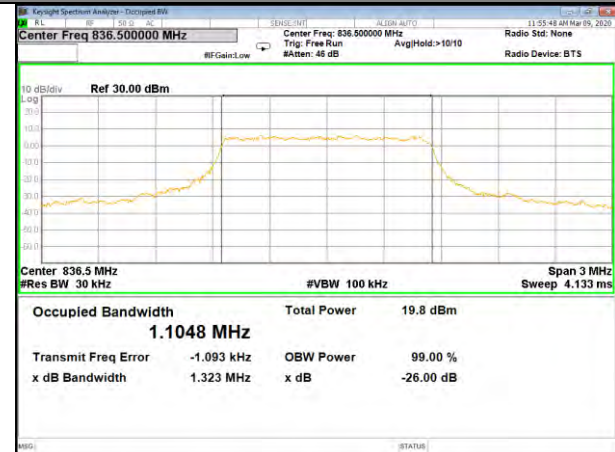

16QAM\_20M\_Higher\_(26BW and 99%)

LTE BAND-5

LTE BAND-5

B5\_QPSK\_1.4M\_Low\_26BW-99%

B5\_Q16\_1.4M\_Low\_26BW-99%

B5\_QPSK\_1.4M\_Mid\_26BW-99%

B5\_Q16\_1.4M\_Mid\_26BW-99%

B5\_QPSK\_1.4M\_High\_26BW-99%

B5\_Q16\_1.4M\_High\_26BW-99%

LTE BAND-5

LTE BAND-5

B5\_QPSK\_3M\_Low\_26BW-99%

B5\_Q16\_3M\_Low\_26BW-99%

B5\_QPSK\_3M\_Mid\_26BW-99%

B5\_Q16\_3M\_Mid\_26BW-99%

B5\_QPSK\_3M\_High\_26BW-99%