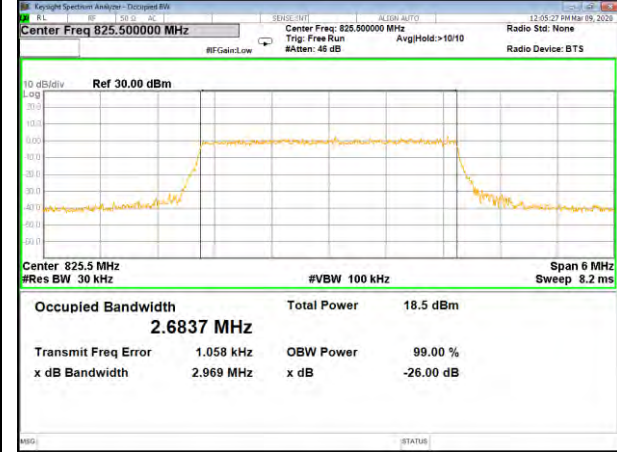

B5\_Q16\_1.4M\_High\_26BW-99%

LTE BAND-5

LTE BAND-5

B5\_QPSK\_3M\_Low\_26BW-99%

B5\_Q16\_3M\_Low\_26BW-99%

B5\_QPSK\_3M\_Mid\_26BW-99%

B5\_Q16\_3M\_Mid\_26BW-99%

B5\_QPSK\_3M\_High\_26BW-99%