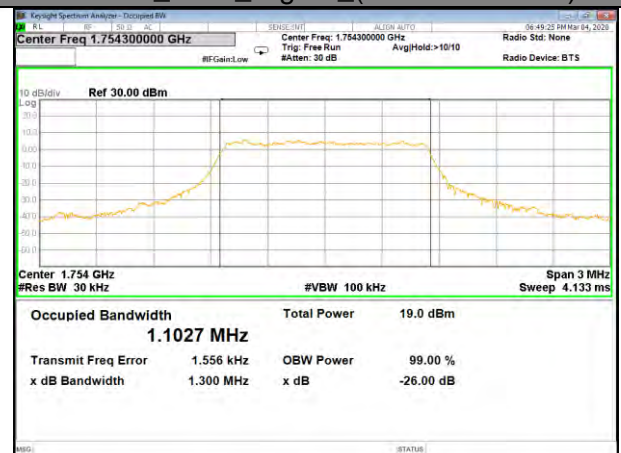

16QAM_1.4M_Higher_(26BW and 99%)