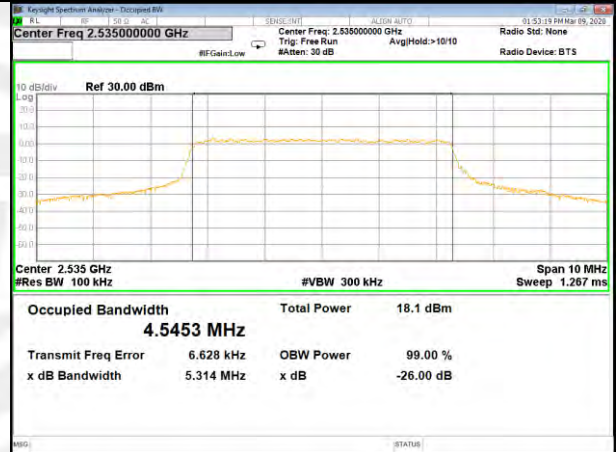

B5\_Q16\_10M\_High\_26BW-99%

LTE BAND-7

LTE BAND-7

B7\_QPSK\_5M\_Low\_26BW-99%

B7\_Q16\_5M\_Low\_26BW-99%

B7\_QPSK\_5M\_Mid\_26BW-99%

B7\_Q16\_5M\_Mid\_26BW-99%

B7\_QPSK\_5M\_High\_26BW-99%