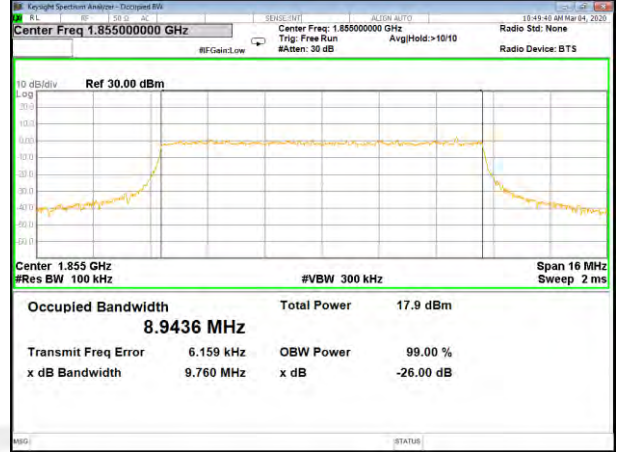

16QAM\_5M\_Higher\_(26BW and 99%)

LTE BAND-2

LTE BAND-2

QPSK\_10M\_Lower\_(26BW and 99%)

16QAM\_10M\_Lower\_(26BW and 99%)

QPSK\_10M\_Middle\_(26BW and 99%)

16QAM\_10M\_Middle\_(26BW and 99%)

QPSK\_10M\_Higher\_(26BW and 99%)

16QAM\_10M\_Higher\_(26BW and 99%)

LTE BAND-2

LTE BAND-2

QPSK\_15M\_Lower\_(26BW and 99%)

16QAM\_15M\_Lower\_(26BW and 99%)

QPSK\_15M\_Middle\_(26BW and 99%)

16QAM\_15M\_Middle\_(26BW and 99%)

QPSK\_15M\_Higher\_(26BW and 99%)