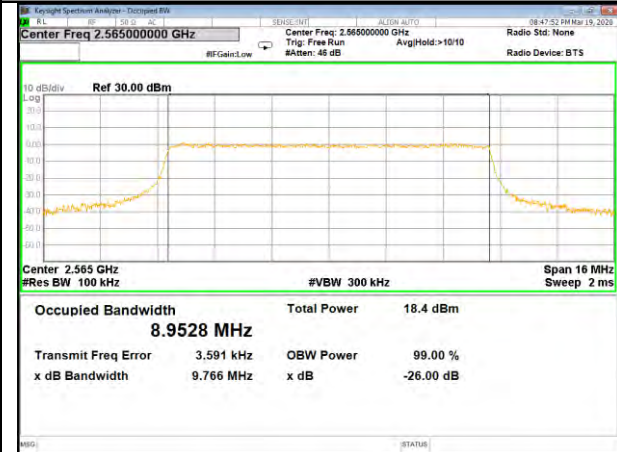

B7\_Q16\_5M\_High\_26BW-99%

LTE BAND-7

LTE BAND-7

B7\_QPSK\_10M\_Low\_26BW-99%

B7\_Q16\_10M\_Low\_26BW-99%

B7\_QPSK\_10M\_Mid\_26BW-99%

B7\_Q16\_10M\_Mid\_26BW-99%

B7\_QPSK\_10M\_High\_26BW-99%