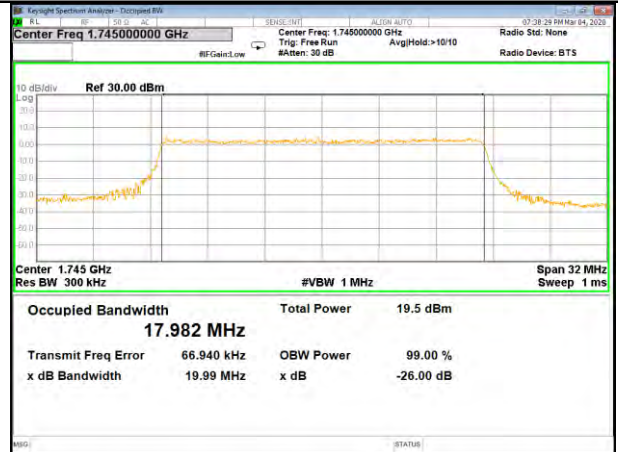

16QAM_20M_Higher_(26BW and 99%)