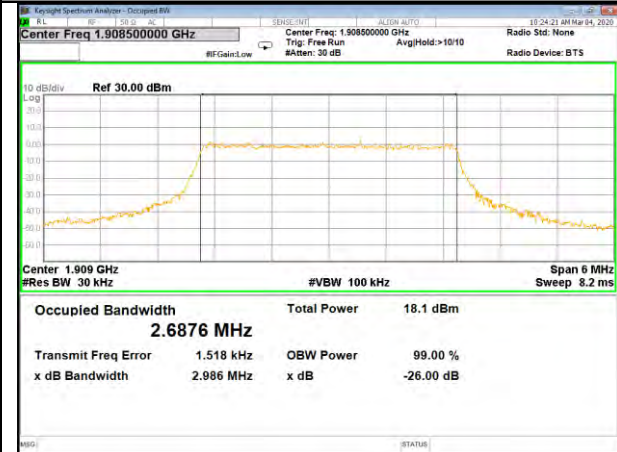

16QAM\_1.4M\_Higher\_(26BW and 99%)

LTE BAND-2

LTE BAND-2

QPSK\_3M\_Lower\_(26BW and 99%)

16QAM\_3M\_Lower\_(26BW and 99%)

QPSK\_3M\_Middle\_(26BW and 99%)

16QAM\_3M\_Middle\_(26BW and 99%)

QPSK\_3M\_Higher\_(26BW and 99%)

16QAM\_3M\_Higher\_(26BW and 99%)

LTE BAND-2

LTE BAND-2

QPSK\_5M\_Lower\_(26BW and 99%)

16QAM\_5M\_Lower\_(26BW and 99%)

QPSK\_5M\_Middle\_(26BW and 99%)

16QAM\_5M\_Middle\_(26BW and 99%)

QPSK\_5M\_Higher\_(26BW and 99%)