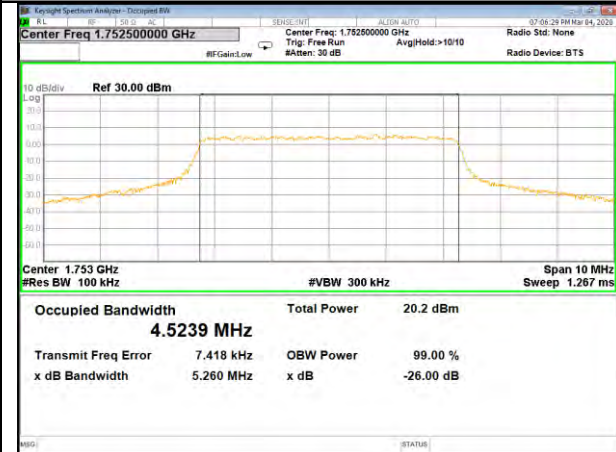

16QAM\_3M\_Higher\_(26BW and 99%)

LTE BAND-4

LTE BAND-4

QPSK\_5M\_Lower\_(26BW and 99%)

16QAM\_5M\_Lower\_(26BW and 99%)

QPSK\_5M\_Middle\_(26BW and 99%)

16QAM\_5M\_Middle\_(26BW and 99%)

QPSK\_5M\_Higher\_(26BW and 99%)