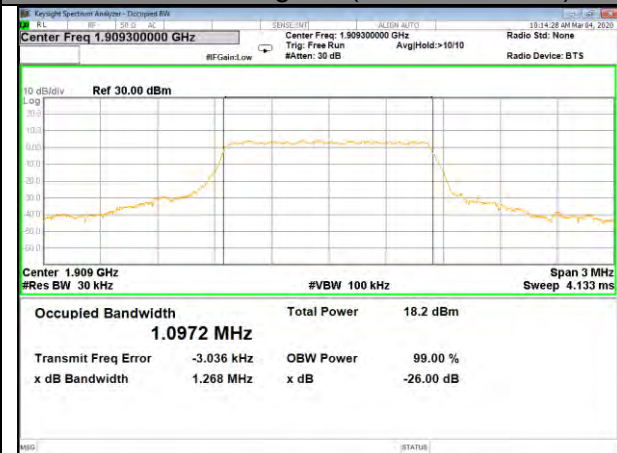

26BW and 99%  
LTE BAND-2

LTE BAND-2

QPSK\_1.4M\_Lower\_(26BW and 99%)

16QAM\_1.4M\_Lower\_(26BW and 99%)

QPSK\_1.4M\_Middle\_(26BW and 99%)

16QAM\_1.4M\_Middle\_(26BW and 99%)

QPSK\_1.4M\_Higher\_(26BW and 99%)

16QAM\_1.4M\_Higher\_(26BW and 99%)

LTE BAND-2

LTE BAND-2

QPSK\_3M\_Lower\_(26BW and 99%)

16QAM\_3M\_Lower\_(26BW and 99%)

QPSK\_3M\_Middle\_(26BW and 99%)

16QAM\_3M\_Middle\_(26BW and 99%)

QPSK\_3M\_Higher\_(26BW and 99%)