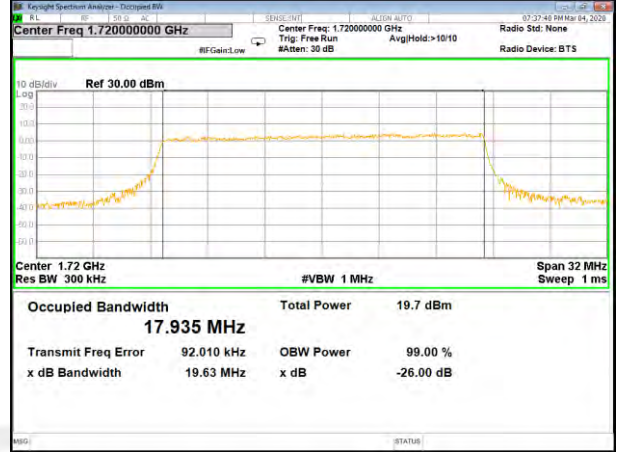

16QAM\_15M\_Higher\_(26BW and 99%)

LTE BAND-4

LTE BAND-4

QPSK\_20M\_Lower\_(26BW and 99%)

16QAM\_20M\_Lower\_(26BW and 99%)

QPSK\_20M\_Middle\_(26BW and 99%)

16QAM\_20M\_Middle\_(26BW and 99%)

QPSK\_20M\_Higher\_(26BW and 99%)

16QAM\_20M\_Higher\_(26BW and 99%)

LTE BAND-5

LTE BAND-5

B5\_QPSK\_1.4M\_Low\_26BW-99%

B5\_Q16\_1.4M\_Low\_26BW-99%

B5\_QPSK\_1.4M\_Mid\_26BW-99%

B5\_Q16\_1.4M\_Mid\_26BW-99%

B5\_QPSK\_1.4M\_High\_26BW-99%