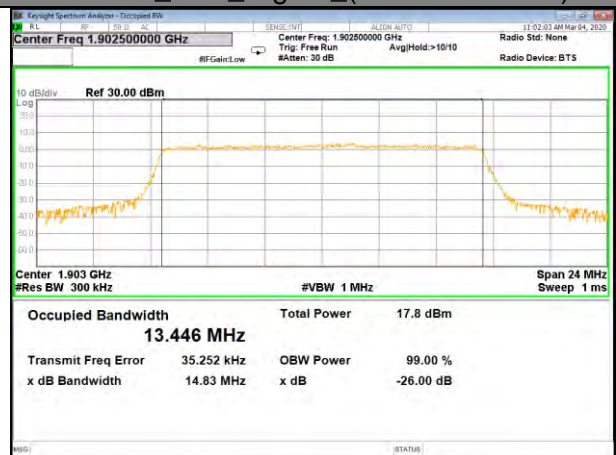

16QAM_15M_Higher_(26BW and 99%)