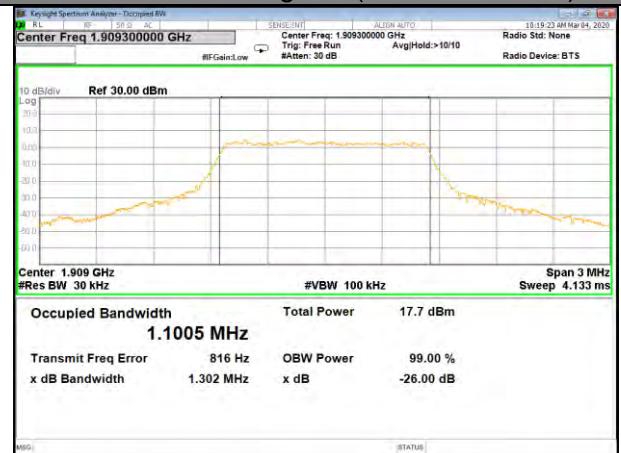

26BW and 99%  
LTE BAND-2

LTE BAND-2

QPSK\_1.4M\_Lower\_(26BW and 99%)

16QAM\_1.4M\_Lower\_(26BW and 99%)

QPSK\_1.4M\_Middle\_(26BW and 99%)

16QAM\_1.4M\_Middle\_(26BW and 99%)

QPSK\_1.4M\_Higher\_(26BW and 99%)

16QAM\_1.4M\_Higher\_(26BW and 99%)

LTE BAND-2

LTE BAND-2

QPSK\_3M\_Lower\_(26BW and 99%)

16QAM\_3M\_Lower\_(26BW and 99%)

QPSK\_3M\_Middle\_(26BW and 99%)

16QAM\_3M\_Middle\_(26BW and 99%)

QPSK\_3M\_Higher\_(26BW and 99%)