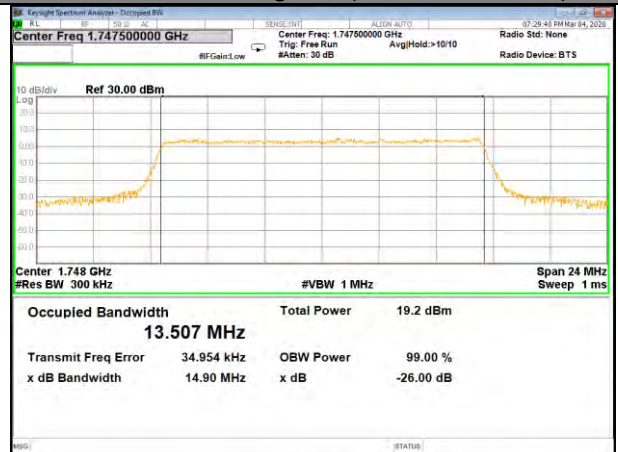

16QAM_15M_Higher_(26BW and 99%)