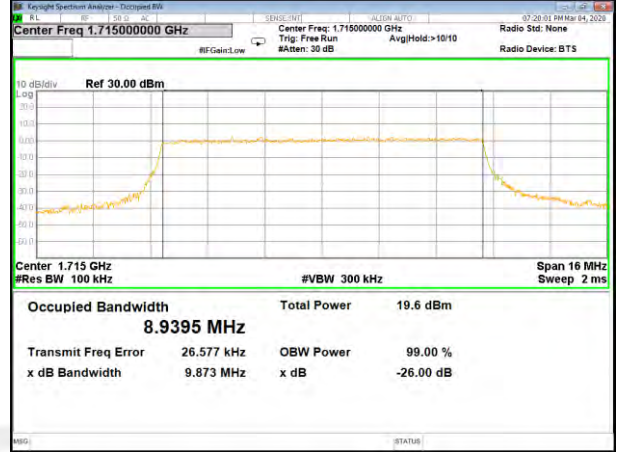

16QAM\_5M\_Higher\_(26BW and 99%)

LTE BAND-4

LTE BAND-4

QPSK\_10M\_Lower\_(26BW and 99%)

16QAM\_10M\_Lower\_(26BW and 99%)

QPSK\_10M\_Middle\_(26BW and 99%)

16QAM\_10M\_Middle\_(26BW and 99%)

QPSK\_10M\_Higher\_(26BW and 99%)