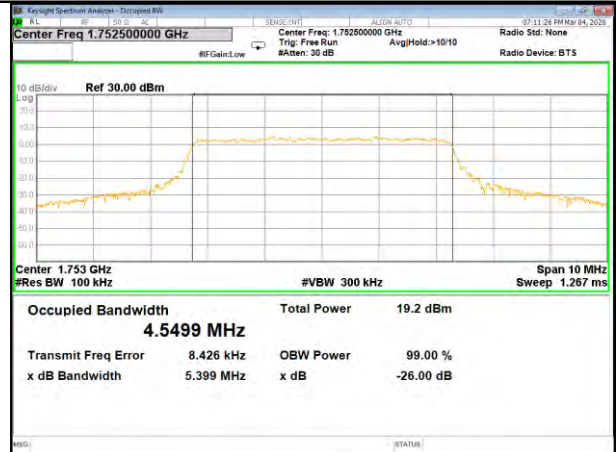

16QAM_5M_Higher_(26BW and 99%)