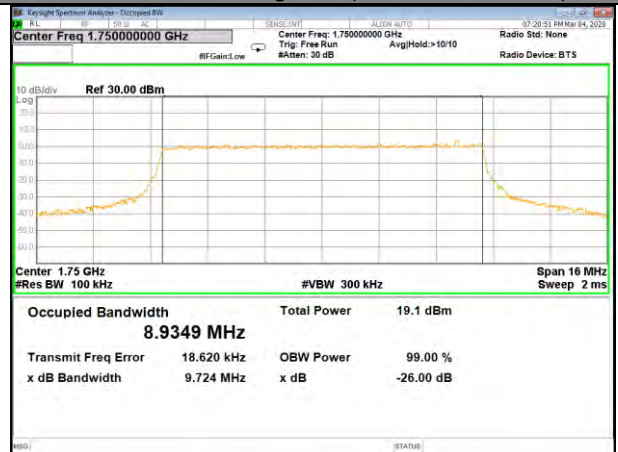

16QAM_10M_Higher_(26BW and 99%)