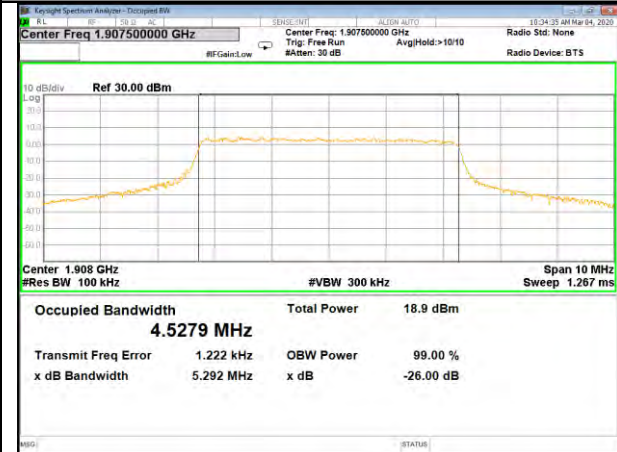

16QAM\_3M\_Higher\_(26BW and 99%)

LTE BAND-2

LTE BAND-2

QPSK\_5M\_Lower\_(26BW and 99%)

16QAM\_5M\_Lower\_(26BW and 99%)

QPSK\_5M\_Middle\_(26BW and 99%)

16QAM\_5M\_Middle\_(26BW and 99%)

QPSK\_5M\_Higher\_(26BW and 99%)

16QAM\_5M\_Higher\_(26BW and 99%)

LTE BAND-2

LTE BAND-2

QPSK\_10M\_Lower\_(26BW and 99%)

16QAM\_10M\_Lower\_(26BW and 99%)

QPSK\_10M\_Middle\_(26BW and 99%)

16QAM\_10M\_Middle\_(26BW and 99%)

QPSK\_10M\_Higher\_(26BW and 99%)