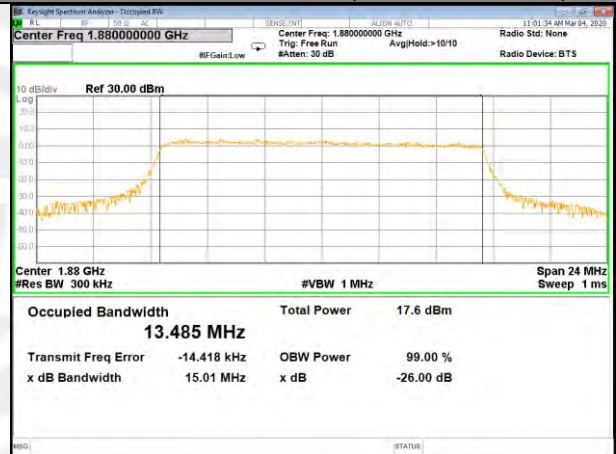

16QAM\_10M\_Higher\_(26BW and 99%)

LTE BAND-2

LTE BAND-2

QPSK\_15M\_Lower\_(26BW and 99%)

16QAM\_15M\_Lower\_(26BW and 99%)

QPSK\_15M\_Middle\_(26BW and 99%)

16QAM\_15M\_Middle\_(26BW and 99%)

QPSK\_15M\_Higher\_(26BW and 99%)