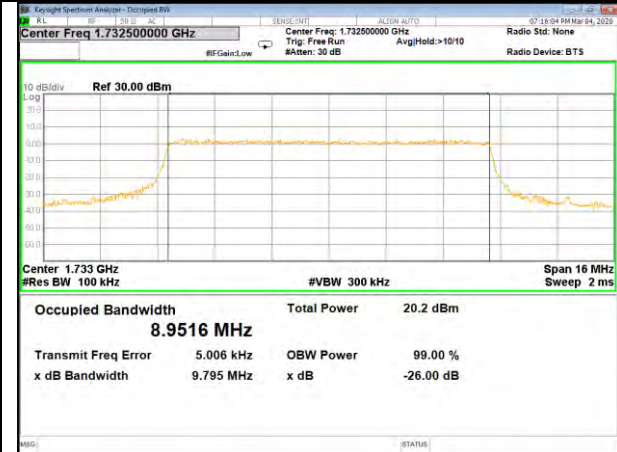

16QAM\_5M\_Higher\_(26BW and 99%)

LTE BAND-4

LTE BAND-4

QPSK\_10M\_Lower\_(26BW and 99%)

16QAM\_10M\_Lower\_(26BW and 99%)

QPSK\_10M\_Middle\_(26BW and 99%)

16QAM\_10M\_Middle\_(26BW and 99%)

QPSK\_10M\_Higher\_(26BW and 99%)