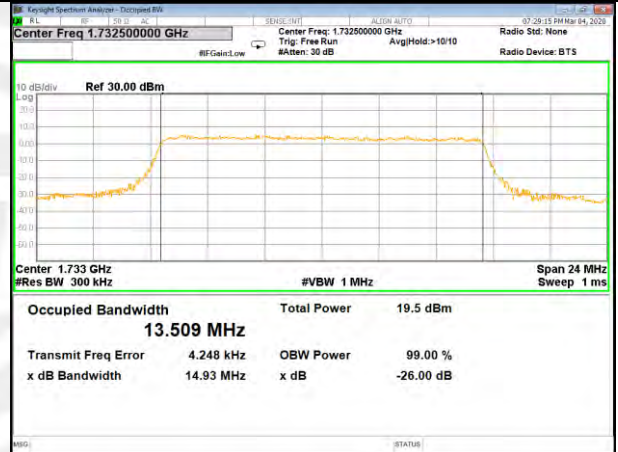

16QAM\_10M\_Higher\_(26BW and 99%)

LTE BAND-4

LTE BAND-4

QPSK\_15M\_Lower\_(26BW and 99%)

16QAM\_15M\_Lower\_(26BW and 99%)

QPSK\_15M\_Middle\_(26BW and 99%)

16QAM\_15M\_Middle\_(26BW and 99%)

QPSK\_15M\_Higher\_(26BW and 99%)