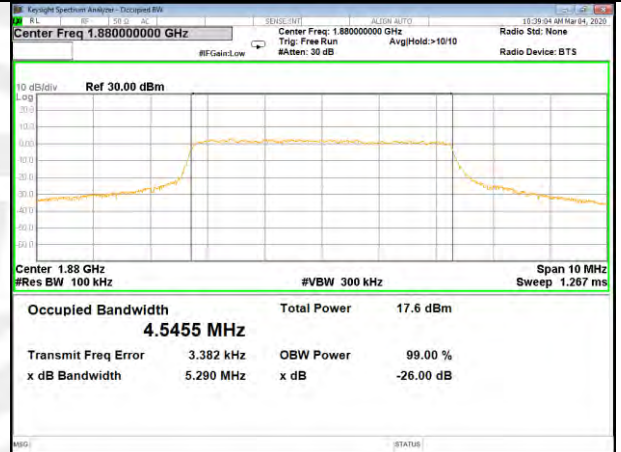

16QAM\_3M\_Higher\_(26BW and 99%)

LTE BAND-2

LTE BAND-2

QPSK\_5M\_Lower\_(26BW and 99%)

16QAM\_5M\_Lower\_(26BW and 99%)

QPSK\_5M\_Middle\_(26BW and 99%)

16QAM\_5M\_Middle\_(26BW and 99%)

QPSK\_5M\_Higher\_(26BW and 99%)

16QAM\_5M\_Higher\_(26BW and 99%)

LTE BAND-2

LTE BAND-2

QPSK\_10M\_Lower\_(26BW and 99%)

16QAM\_10M\_Lower\_(26BW and 99%)

QPSK\_10M\_Middle\_(26BW and 99%)

16QAM\_10M\_Middle\_(26BW and 99%)

QPSK\_10M\_Higher\_(26BW and 99%)