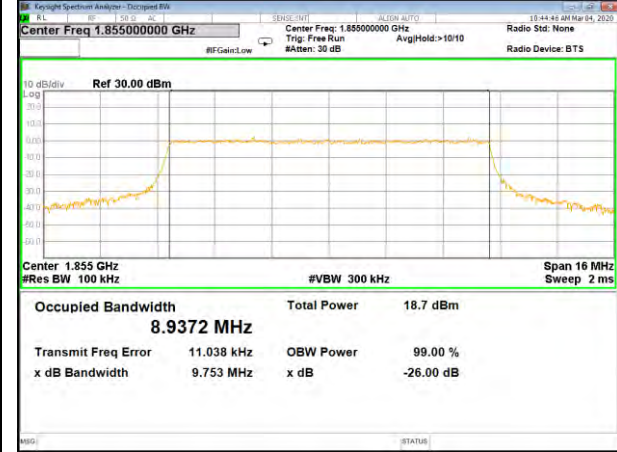

16QAM\_5M\_Higher\_(26BW and 99%)

LTE BAND-2

LTE BAND-2

QPSK\_10M\_Lower\_(26BW and 99%)

16QAM\_10M\_Lower\_(26BW and 99%)

QPSK\_10M\_Middle\_(26BW and 99%)

16QAM\_10M\_Middle\_(26BW and 99%)

QPSK\_10M\_Higher\_(26BW and 99%)

16QAM\_10M\_Higher\_(26BW and 99%)

LTE BAND-2

LTE BAND-2

QPSK\_15M\_Lower\_(26BW and 99%)

16QAM\_15M\_Lower\_(26BW and 99%)

QPSK\_15M\_Middle\_(26BW and 99%)

16QAM\_15M\_Middle\_(26BW and 99%)

QPSK\_15M\_Higher\_(26BW and 99%)