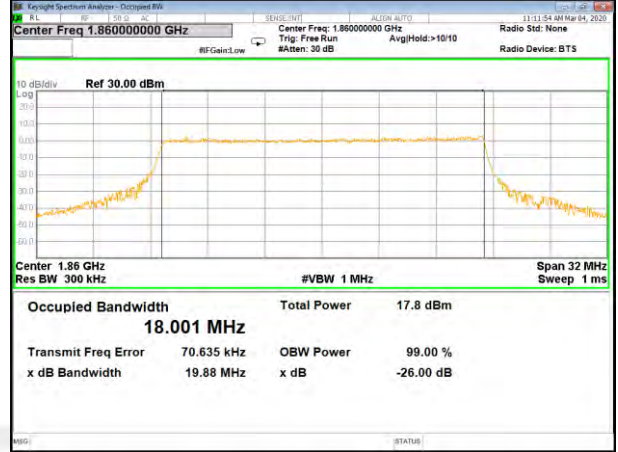

16QAM\_15M\_Higher\_(26BW and 99%)

LTE BAND-2

LTE BAND-2

QPSK\_20M\_Lower\_(26BW and 99%)

16QAM\_20M\_Lower\_(26BW and 99%)

QPSK\_20M\_Middle\_(26BW and 99%)

16QAM\_20M\_Middle\_(26BW and 99%)

QPSK\_20M\_Higher\_(26BW and 99%)

16QAM\_20M\_Higher\_(26BW and 99%)

LTE BAND-4

LTE BAND-4

QPSK\_1.4M\_Lower\_(26BW and 99%)

16QAM\_1.4M\_Lower\_(26BW and 99%)

QPSK\_1.4M\_Middle\_(26BW and 99%)

16QAM\_1.4M\_Middle\_(26BW and 99%)

QPSK\_1.4M\_Higher\_(26BW and 99%)