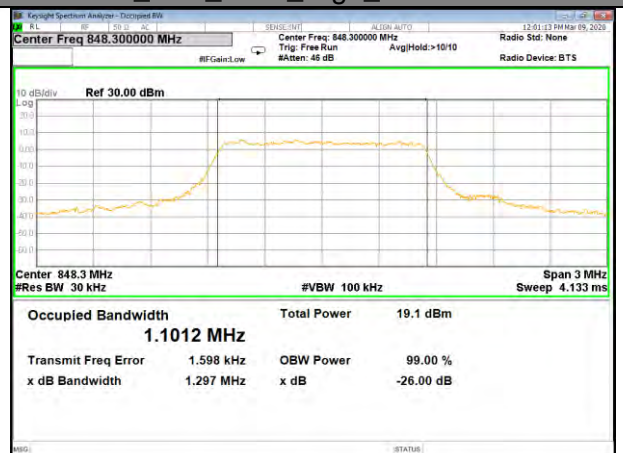

16QAM\_20M\_Higher\_(26BW and 99%)

LTE BAND-5

LTE BAND-5

B5\_QPSK\_1.4M\_Low\_26BW-99%

B5\_Q16\_1.4M\_Low\_26BW-99%

B5\_QPSK\_1.4M\_Mid\_26BW-99%

B5\_Q16\_1.4M\_Mid\_26BW-99%

B5\_QPSK\_1.4M\_High\_26BW-99%

B5\_Q16\_1.4M\_High\_26BW-99%

LTE BAND-5

LTE BAND-5

B5\_QPSK\_3M\_Low\_26BW-99%

B5\_Q16\_3M\_Low\_26BW-99%

B5\_QPSK\_3M\_Mid\_26BW-99%

B5\_Q16\_3M\_Mid\_26BW-99%

B5\_QPSK\_3M\_High\_26BW-99%