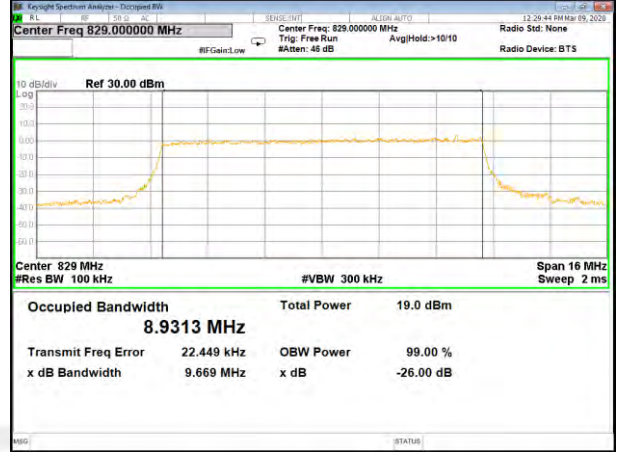

B5\_Q16\_5M\_High\_26BW-99%

LTE BAND-5

LTE BAND-5

B5\_QPSK\_10M\_Low\_26BW-99%

B5\_Q16\_10M\_Low\_26BW-99%

B5\_QPSK\_10M\_Mid\_26BW-99%

B5\_Q16\_10M\_Mid\_26BW-99%

B5\_QPSK\_10M\_High\_26BW-99%