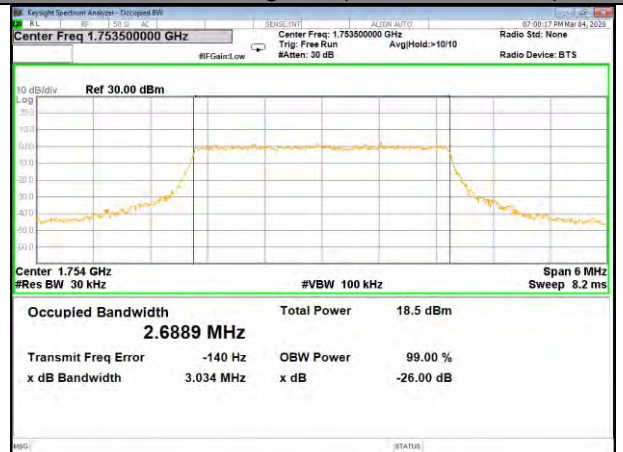

16QAM_3M_Higher_(26BW and 99%)