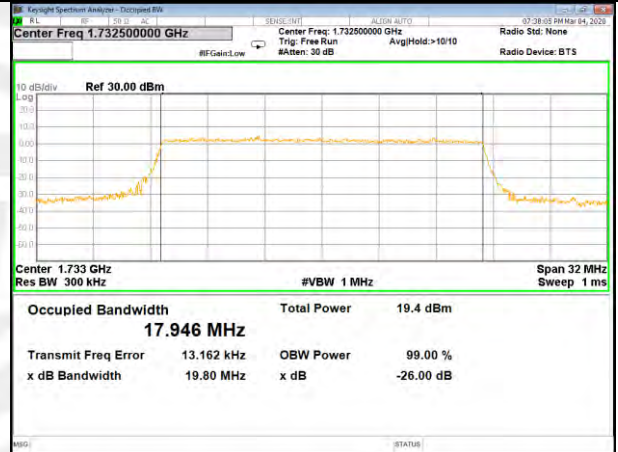

16QAM\_15M\_Higher\_(26BW and 99%)

LTE BAND-4

LTE BAND-4

QPSK\_20M\_Lower\_(26BW and 99%)

16QAM\_20M\_Lower\_(26BW and 99%)

QPSK\_20M\_Middle\_(26BW and 99%)

16QAM\_20M\_Middle\_(26BW and 99%)

QPSK\_20M\_Higher\_(26BW and 99%)