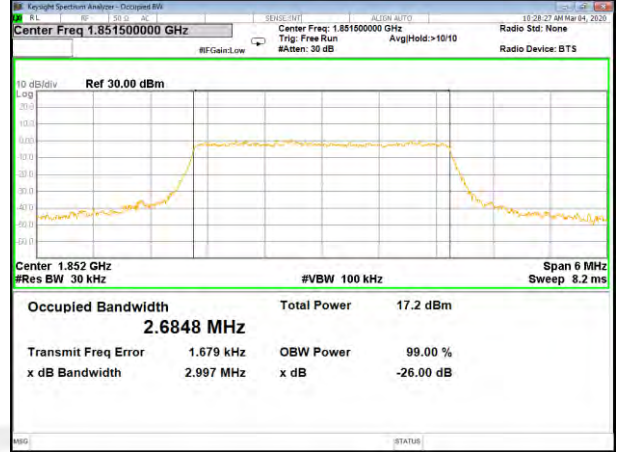

16QAM\_1.4M\_Higher\_(26BW and 99%)

LTE BAND-2

LTE BAND-2

QPSK\_3M\_Lower\_(26BW and 99%)

16QAM\_3M\_Lower\_(26BW and 99%)

QPSK\_3M\_Middle\_(26BW and 99%)

16QAM\_3M\_Middle\_(26BW and 99%)

QPSK\_3M\_Higher\_(26BW and 99%)

16QAM\_3M\_Higher\_(26BW and 99%)

LTE BAND-2

LTE BAND-2

QPSK\_5M\_Lower\_(26BW and 99%)

16QAM\_5M\_Lower\_(26BW and 99%)

QPSK\_5M\_Middle\_(26BW and 99%)

16QAM\_5M\_Middle\_(26BW and 99%)

QPSK\_5M\_Higher\_(26BW and 99%)