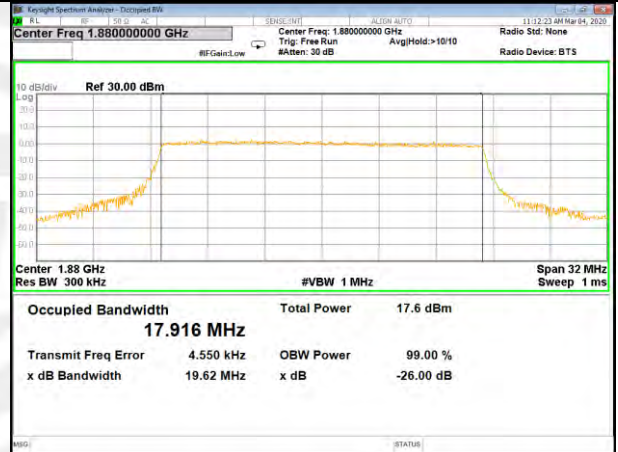

16QAM\_15M\_Higher\_(26BW and 99%)

LTE BAND-2

LTE BAND-2

QPSK\_20M\_Lower\_(26BW and 99%)

16QAM\_20M\_Lower\_(26BW and 99%)

QPSK\_20M\_Middle\_(26BW and 99%)

16QAM\_20M\_Middle\_(26BW and 99%)

QPSK\_20M\_Higher\_(26BW and 99%)