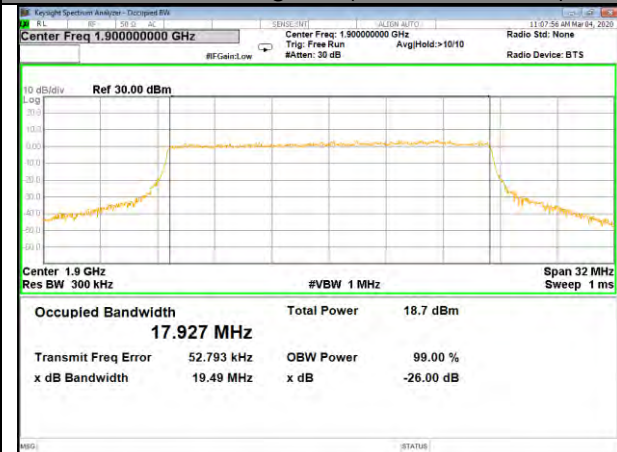

16QAM\_15M\_Higher\_(26BW and 99%)

LTE BAND-2

LTE BAND-2

QPSK\_20M\_Lower\_(26BW and 99%)

16QAM\_20M\_Lower\_(26BW and 99%)

QPSK\_20M\_Middle\_(26BW and 99%)

16QAM\_20M\_Middle\_(26BW and 99%)

QPSK\_20M\_Higher\_(26BW and 99%)

16QAM\_20M\_Higher\_(26BW and 99%)

LTE BAND-4

LTE BAND-4

QPSK\_1.4M\_Lower\_(26BW and 99%)

16QAM\_1.4M\_Lower\_(26BW and 99%)

QPSK\_1.4M\_Middle\_(26BW and 99%)

16QAM\_1.4M\_Middle\_(26BW and 99%)

QPSK\_1.4M\_Higher\_(26BW and 99%)