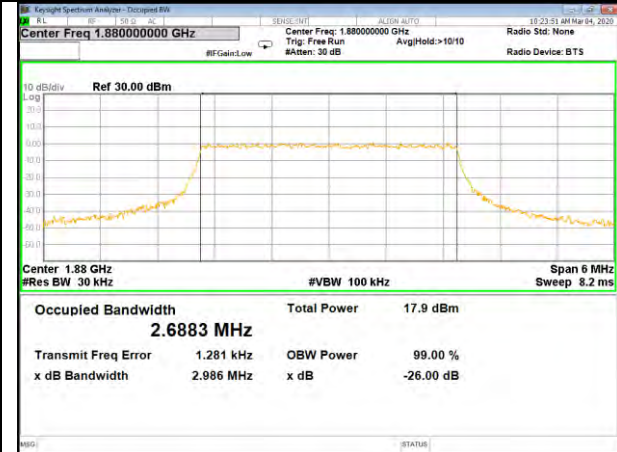

16QAM\_1.4M\_Higher\_(26BW and 99%)

LTE BAND-2

LTE BAND-2

QPSK\_3M\_Lower\_(26BW and 99%)

16QAM\_3M\_Lower\_(26BW and 99%)

QPSK\_3M\_Middle\_(26BW and 99%)

16QAM\_3M\_Middle\_(26BW and 99%)

QPSK\_3M\_Higher\_(26BW and 99%)

16QAM\_3M\_Higher\_(26BW and 99%)

LTE BAND-2

LTE BAND-2

QPSK\_5M\_Lower\_(26BW and 99%)

16QAM\_5M\_Lower\_(26BW and 99%)

QPSK\_5M\_Middle\_(26BW and 99%)

16QAM\_5M\_Middle\_(26BW and 99%)

QPSK\_5M\_Higher\_(26BW and 99%)