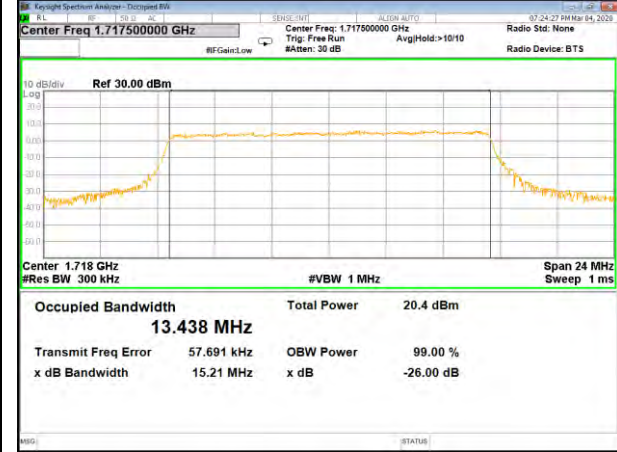

16QAM\_10M\_Higher\_(26BW and 99%)

LTE BAND-4

LTE BAND-4

QPSK\_15M\_Lower\_(26BW and 99%)

16QAM\_15M\_Lower\_(26BW and 99%)

QPSK\_15M\_Middle\_(26BW and 99%)

16QAM\_15M\_Middle\_(26BW and 99%)

QPSK\_15M\_Higher\_(26BW and 99%)