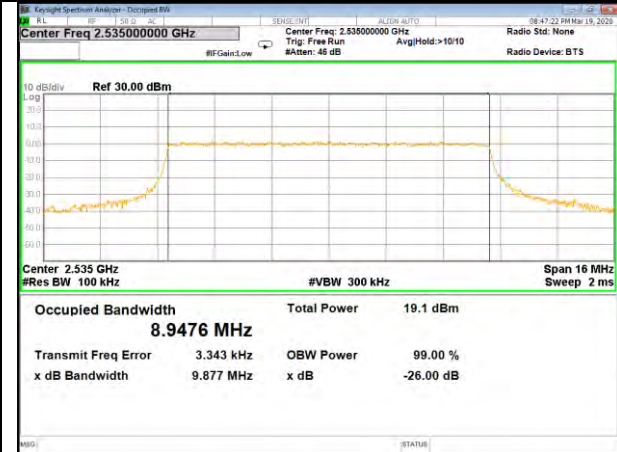

B7\_Q16\_5M\_High\_26BW-99%

LTE BAND-7

LTE BAND-7

B7\_QPSK\_10M\_Low\_26BW-99%

B7\_Q16\_10M\_Low\_26BW-99%

B7\_QPSK\_10M\_Mid\_26BW-99%

B7\_Q16\_10M\_Mid\_26BW-99%

B7\_QPSK\_10M\_High\_26BW-99%