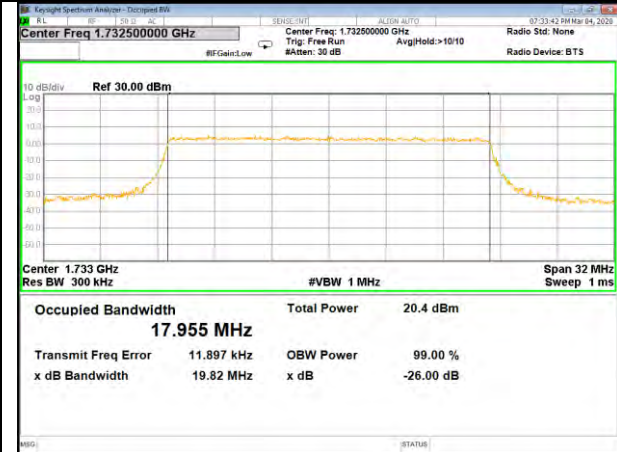

16QAM\_15M\_Higher\_(26BW and 99%)

LTE BAND-4

LTE BAND-4

QPSK\_20M\_Lower\_(26BW and 99%)

16QAM\_20M\_Lower\_(26BW and 99%)

QPSK\_20M\_Middle\_(26BW and 99%)

16QAM\_20M\_Middle\_(26BW and 99%)

QPSK\_20M\_Higher\_(26BW and 99%)

16QAM\_20M\_Higher\_(26BW and 99%)

LTE BAND-5

LTE BAND-5

B5\_QPSK\_1.4M\_Low\_26BW-99%

B5\_Q16\_1.4M\_Low\_26BW-99%

B5\_QPSK\_1.4M\_Mid\_26BW-99%

B5\_Q16\_1.4M\_Mid\_26BW-99%

B5\_QPSK\_1.4M\_High\_26BW-99%