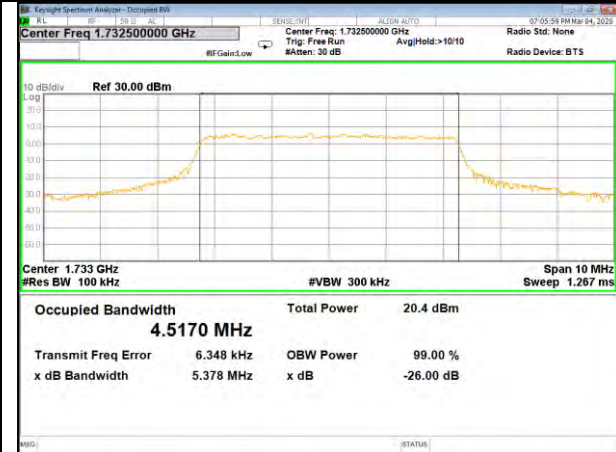

16QAM\_3M\_Higher\_(26BW and 99%)

LTE BAND-4

LTE BAND-4

QPSK\_5M\_Lower\_(26BW and 99%)

16QAM\_5M\_Lower\_(26BW and 99%)

QPSK\_5M\_Middle\_(26BW and 99%)

16QAM\_5M\_Middle\_(26BW and 99%)

QPSK\_5M\_Higher\_(26BW and 99%)