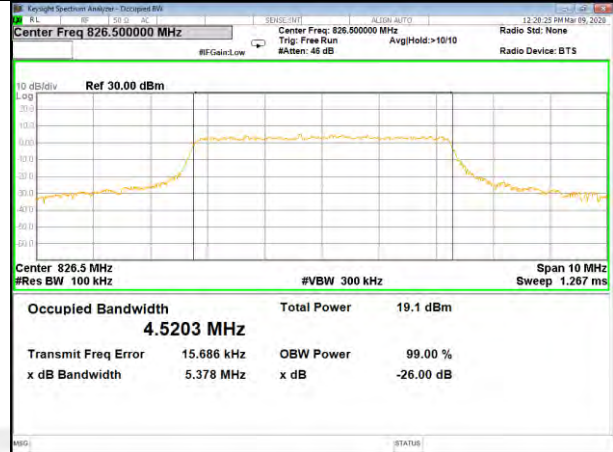

B5\_Q16\_1.4M\_High\_26BW-99%

LTE BAND-5

LTE BAND-5

B5\_QPSK\_3M\_Low\_26BW-99%

B5\_Q16\_3M\_Low\_26BW-99%

B5\_QPSK\_3M\_Mid\_26BW-99%

B5\_Q16\_3M\_Mid\_26BW-99%

B5\_QPSK\_3M\_High\_26BW-99%

B5\_Q16\_3M\_High\_26BW-99%

LTE BAND-5

LTE BAND-5

B5\_QPSK\_5M\_Low\_26BW-99%

B5\_Q16\_5M\_Low\_26BW-99%

B5\_QPSK\_5M\_Mid\_26BW-99%

B5\_Q16\_5M\_Mid\_26BW-99%

B5\_QPSK\_5M\_High\_26BW-99%

B5\_Q16\_5M\_High\_26BW-99%

LTE BAND-5

LTE BAND-5

B5\_QPSK\_10M\_Low\_26BW-99%

B5\_Q16\_10M\_Low\_26BW-99%

B5\_QPSK\_10M\_Mid\_26BW-99%

B5\_Q16\_10M\_Mid\_26BW-99%

B5\_QPSK\_10M\_High\_26BW-99%