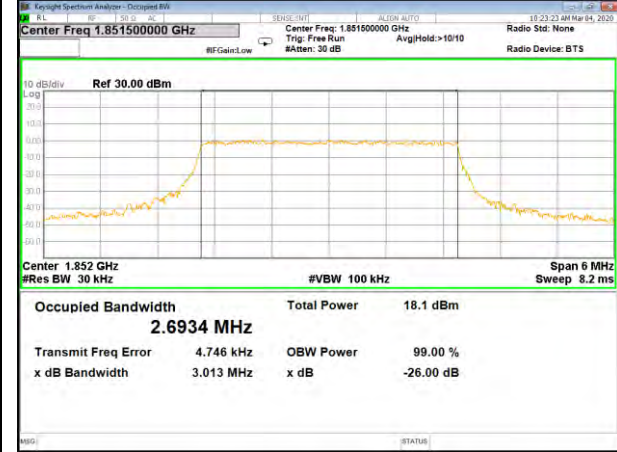

16QAM\_1.4M\_Higher\_(26BW and 99%)

LTE BAND-2

LTE BAND-2

QPSK\_3M\_Lower\_(26BW and 99%)

16QAM\_3M\_Lower\_(26BW and 99%)

QPSK\_3M\_Middle\_(26BW and 99%)

16QAM\_3M\_Middle\_(26BW and 99%)

QPSK\_3M\_Higher\_(26BW and 99%)

16QAM\_3M\_Higher\_(26BW and 99%)

LTE BAND-2

LTE BAND-2

QPSK\_5M\_Lower\_(26BW and 99%)

16QAM\_5M\_Lower\_(26BW and 99%)

QPSK\_5M\_Middle\_(26BW and 99%)

16QAM\_5M\_Middle\_(26BW and 99%)

QPSK\_5M\_Higher\_(26BW and 99%)