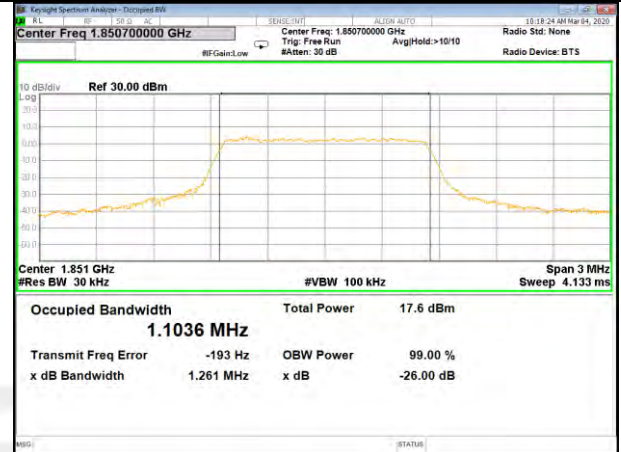

26BW and 99%  
LTE BAND-2

LTE BAND-2

QPSK\_1.4M\_Lower\_(26BW and 99%)

16QAM\_1.4M\_Lower\_(26BW and 99%)

QPSK\_1.4M\_Middle\_(26BW and 99%)

16QAM\_1.4M\_Middle\_(26BW and 99%)

QPSK\_1.4M\_Higher\_(26BW and 99%)

16QAM\_1.4M\_Higher\_(26BW and 99%)

LTE BAND-2

LTE BAND-2

QPSK\_3M\_Lower\_(26BW and 99%)

16QAM\_3M\_Lower\_(26BW and 99%)

QPSK\_3M\_Middle\_(26BW and 99%)

16QAM\_3M\_Middle\_(26BW and 99%)

QPSK\_3M\_Higher\_(26BW and 99%)