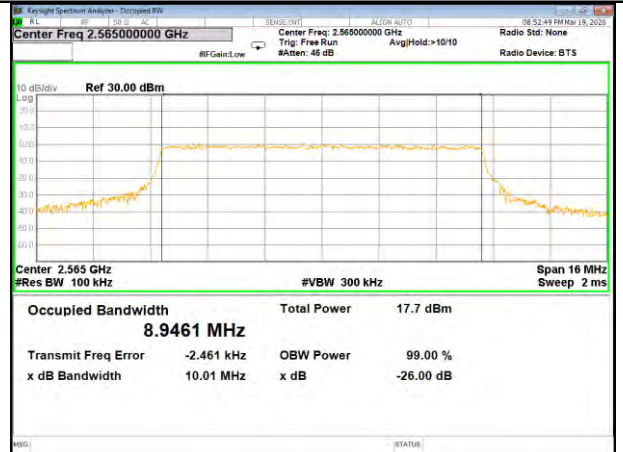

B7_Q16_10M_High_26BW-99%