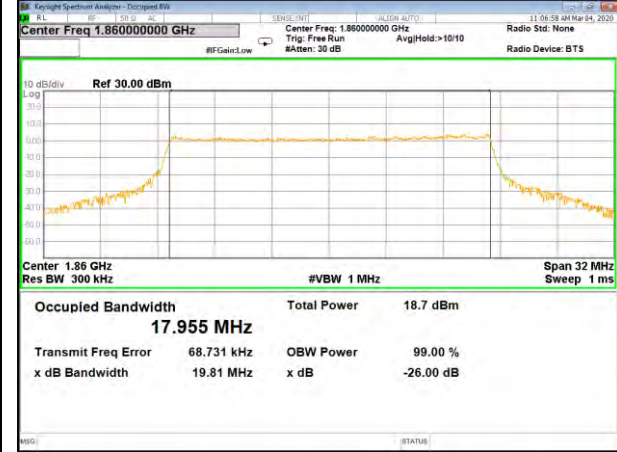

16QAM\_15M\_Higher\_(26BW and 99%)

LTE BAND-2

LTE BAND-2

QPSK\_20M\_Lower\_(26BW and 99%)

16QAM\_20M\_Lower\_(26BW and 99%)

QPSK\_20M\_Middle\_(26BW and 99%)

16QAM\_20M\_Middle\_(26BW and 99%)

QPSK\_20M\_Higher\_(26BW and 99%)

16QAM\_20M\_Higher\_(26BW and 99%)

LTE BAND-4

LTE BAND-4

QPSK\_1.4M\_Lower\_(26BW and 99%)

16QAM\_1.4M\_Lower\_(26BW and 99%)

QPSK\_1.4M\_Middle\_(26BW and 99%)

16QAM\_1.4M\_Middle\_(26BW and 99%)

QPSK\_1.4M\_Higher\_(26BW and 99%)