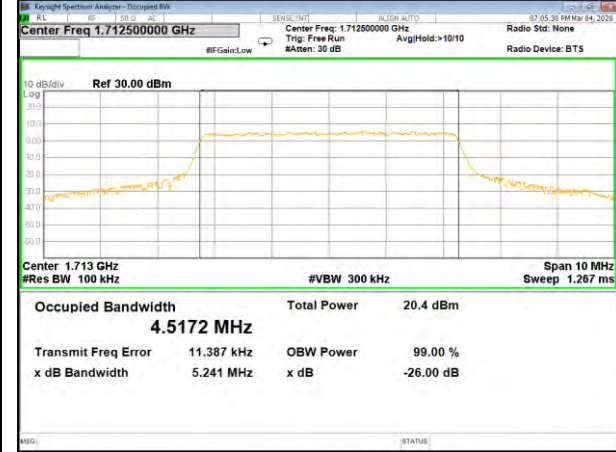

16QAM\_3M\_Higher\_(26BW and 99%)

LTE BAND-4

LTE BAND-4

QPSK\_5M\_Lower\_(26BW and 99%)

16QAM\_5M\_Lower\_(26BW and 99%)

QPSK\_5M\_Middle\_(26BW and 99%)

16QAM\_5M\_Middle\_(26BW and 99%)

QPSK\_5M\_Higher\_(26BW and 99%)