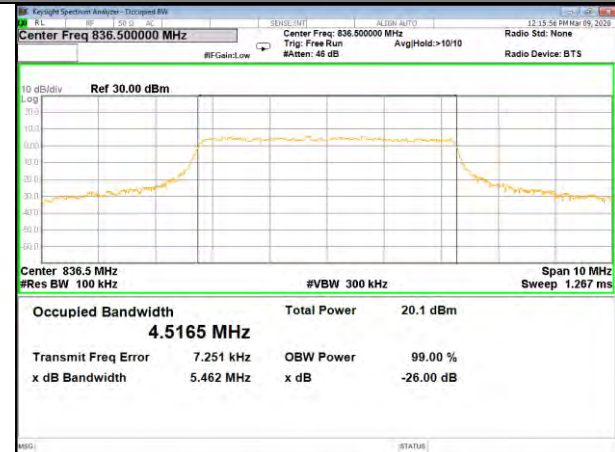

B5\_Q16\_1.4M\_High\_26BW-99%

LTE BAND-5

LTE BAND-5

B5\_QPSK\_3M\_Low\_26BW-99%

B5\_Q16\_3M\_Low\_26BW-99%

B5\_QPSK\_3M\_Mid\_26BW-99%

B5\_Q16\_3M\_Mid\_26BW-99%

B5\_QPSK\_3M\_High\_26BW-99%

B5\_Q16\_3M\_High\_26BW-99%

LTE BAND-5

LTE BAND-5

B5\_QPSK\_5M\_Low\_26BW-99%

B5\_Q16\_5M\_Low\_26BW-99%

B5\_QPSK\_5M\_Mid\_26BW-99%

B5\_Q16\_5M\_Mid\_26BW-99%

B5\_QPSK\_5M\_High\_26BW-99%

B5\_Q16\_5M\_High\_26BW-99%

LTE BAND-5

LTE BAND-5

B5\_QPSK\_10M\_Low\_26BW-99%

B5\_Q16\_10M\_Low\_26BW-99%

B5\_QPSK\_10M\_Mid\_26BW-99%

B5\_Q16\_10M\_Mid\_26BW-99%

B5\_QPSK\_10M\_High\_26BW-99%