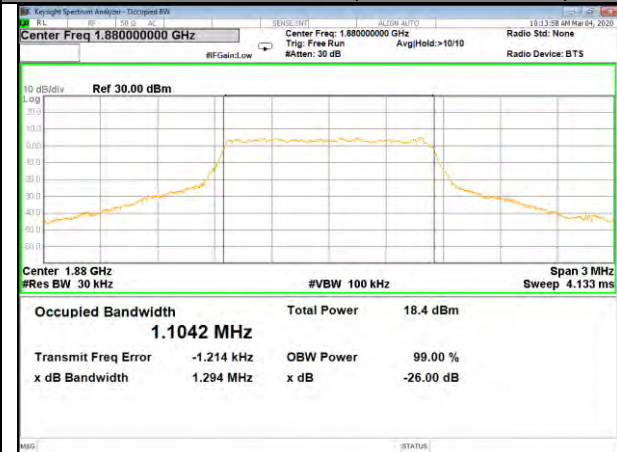

26BW and 99%  
LTE BAND-2

LTE BAND-2

QPSK\_1.4M\_Lower\_(26BW and 99%)

16QAM\_1.4M\_Lower\_(26BW and 99%)

QPSK\_1.4M\_Middle\_(26BW and 99%)

16QAM\_1.4M\_Middle\_(26BW and 99%)

QPSK\_1.4M\_Higher\_(26BW and 99%)

16QAM\_1.4M\_Higher\_(26BW and 99%)

LTE BAND-2

LTE BAND-2

QPSK\_3M\_Lower\_(26BW and 99%)

16QAM\_3M\_Lower\_(26BW and 99%)

QPSK\_3M\_Middle\_(26BW and 99%)

16QAM\_3M\_Middle\_(26BW and 99%)

QPSK\_3M\_Higher\_(26BW and 99%)