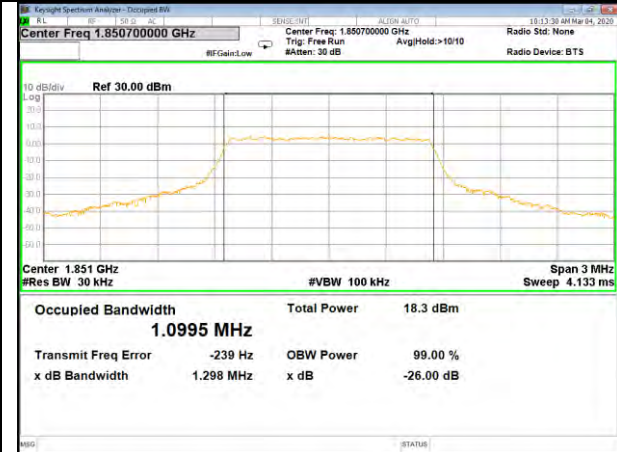

26BW and 99%  
LTE BAND-2

LTE BAND-2

QPSK\_1.4M\_Lower\_(26BW and 99%)

16QAM\_1.4M\_Lower\_(26BW and 99%)

QPSK\_1.4M\_Middle\_(26BW and 99%)

16QAM\_1.4M\_Middle\_(26BW and 99%)

QPSK\_1.4M\_Higher\_(26BW and 99%)

16QAM\_1.4M\_Higher\_(26BW and 99%)

LTE BAND-2

LTE BAND-2

QPSK\_3M\_Lower\_(26BW and 99%)

16QAM\_3M\_Lower\_(26BW and 99%)

QPSK\_3M\_Middle\_(26BW and 99%)

16QAM\_3M\_Middle\_(26BW and 99%)

QPSK\_3M\_Higher\_(26BW and 99%)