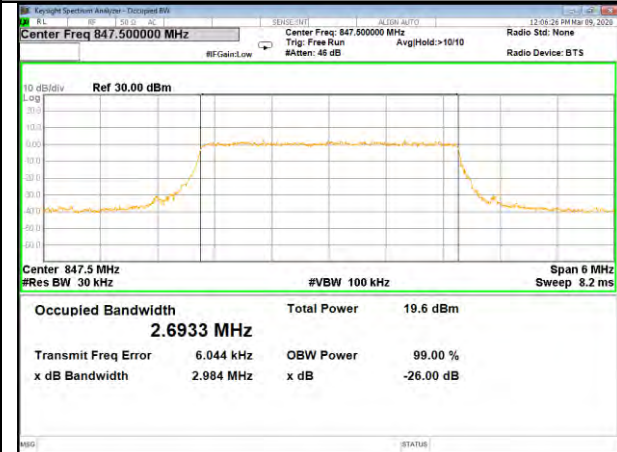

B5\_Q16\_1.4M\_High\_26BW-99%

LTE BAND-5

LTE BAND-5

B5\_QPSK\_3M\_Low\_26BW-99%

B5\_Q16\_3M\_Low\_26BW-99%

B5\_QPSK\_3M\_Mid\_26BW-99%

B5\_Q16\_3M\_Mid\_26BW-99%

B5\_QPSK\_3M\_High\_26BW-99%