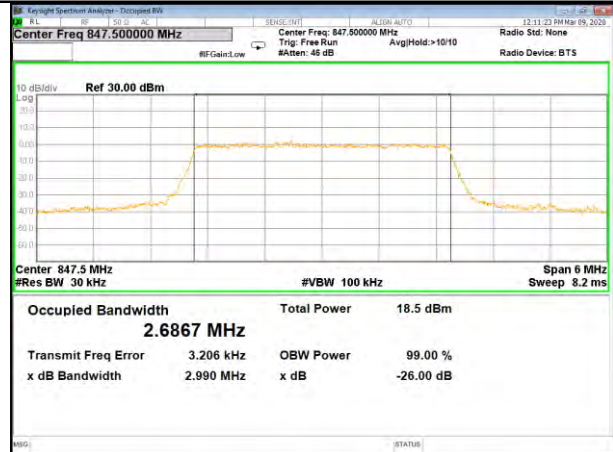

B5_Q16_3M_High_26BW-99%