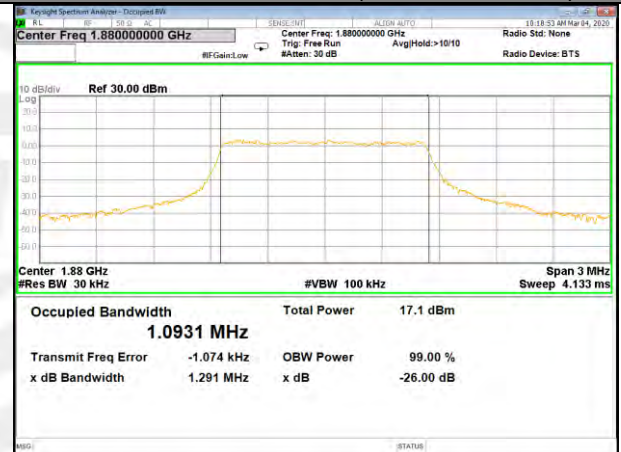

26BW and 99%  
LTE BAND-2

LTE BAND-2

QPSK\_1.4M\_Lower\_(26BW and 99%)

16QAM\_1.4M\_Lower\_(26BW and 99%)

QPSK\_1.4M\_Middle\_(26BW and 99%)

16QAM\_1.4M\_Middle\_(26BW and 99%)

QPSK\_1.4M\_Higher\_(26BW and 99%)

16QAM\_1.4M\_Higher\_(26BW and 99%)

LTE BAND-2

LTE BAND-2

QPSK\_3M\_Lower\_(26BW and 99%)

16QAM\_3M\_Lower\_(26BW and 99%)

QPSK\_3M\_Middle\_(26BW and 99%)

16QAM\_3M\_Middle\_(26BW and 99%)

QPSK\_3M\_Higher\_(26BW and 99%)