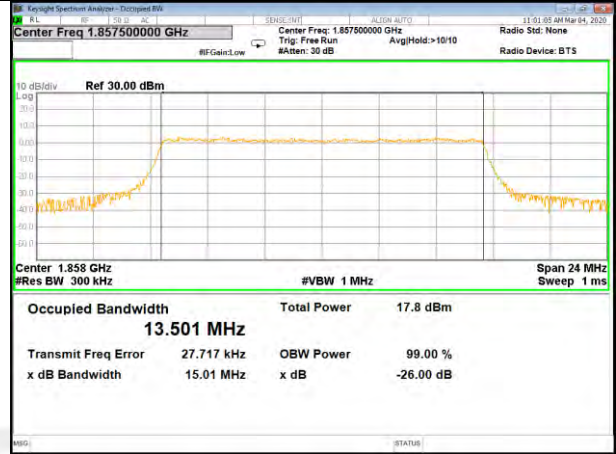

16QAM\_10M\_Higher\_(26BW and 99%)

LTE BAND-2

LTE BAND-2

QPSK\_15M\_Lower\_(26BW and 99%)

16QAM\_15M\_Lower\_(26BW and 99%)

QPSK\_15M\_Middle\_(26BW and 99%)

16QAM\_15M\_Middle\_(26BW and 99%)

QPSK\_15M\_Higher\_(26BW and 99%)