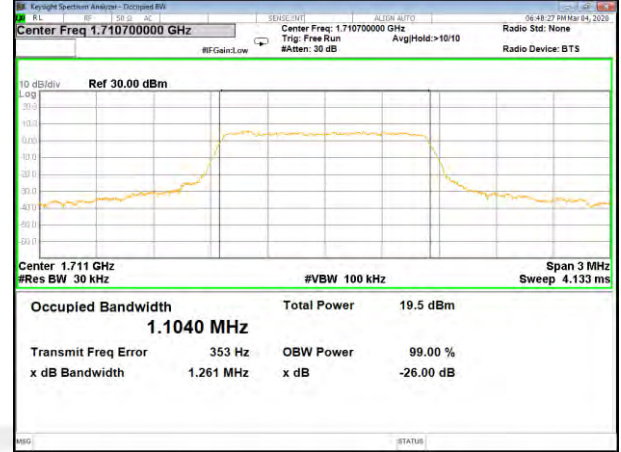

16QAM\_20M\_Higher\_(26BW and 99%)

LTE BAND-4

LTE BAND-4

QPSK\_1.4M\_Lower\_(26BW and 99%)

16QAM\_1.4M\_Lower\_(26BW and 99%)

QPSK\_1.4M\_Middle\_(26BW and 99%)

16QAM\_1.4M\_Middle\_(26BW and 99%)

QPSK\_1.4M\_Higher\_(26BW and 99%)

16QAM\_1.4M\_Higher\_(26BW and 99%)

LTE BAND-4

LTE BAND-4

QPSK\_3M\_Lower\_(26BW and 99%)

16QAM\_3M\_Lower\_(26BW and 99%)

QPSK\_3M\_Middle\_(26BW and 99%)

16QAM\_3M\_Middle\_(26BW and 99%)

QPSK\_3M\_Higher\_(26BW and 99%)