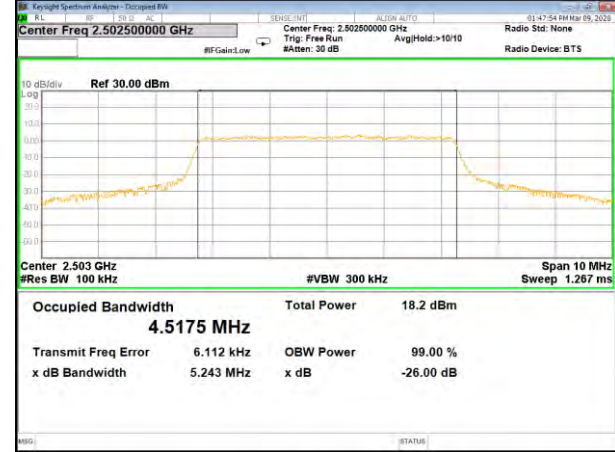

B5\_Q16\_5M\_High\_26BW-99%

LTE BAND-5

LTE BAND-5

B5\_QPSK\_10M\_Low\_26BW-99%

B5\_Q16\_10M\_Low\_26BW-99%

B5\_QPSK\_10M\_Mid\_26BW-99%

B5\_Q16\_10M\_Mid\_26BW-99%

B5\_QPSK\_10M\_High\_26BW-99%

B5\_Q16\_10M\_High\_26BW-99%

LTE BAND-7

LTE BAND-7

B7\_QPSK\_5M\_Low\_26BW-99%

B7\_Q16\_5M\_Low\_26BW-99%

B7\_QPSK\_5M\_Mid\_26BW-99%

B7\_Q16\_5M\_Mid\_26BW-99%

B7\_QPSK\_5M\_High\_26BW-99%