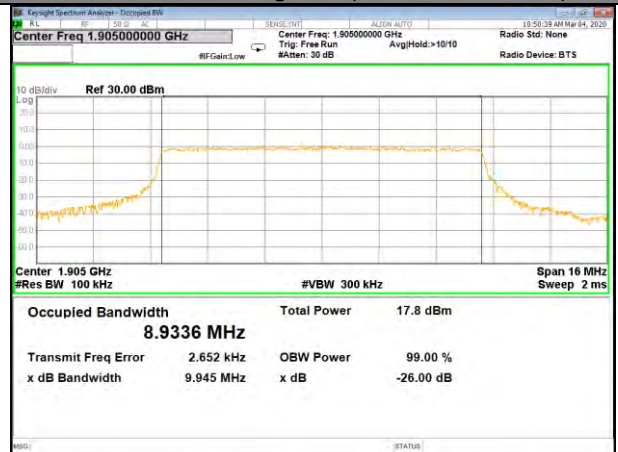

16QAM_10M_Higher_(26BW and 99%)