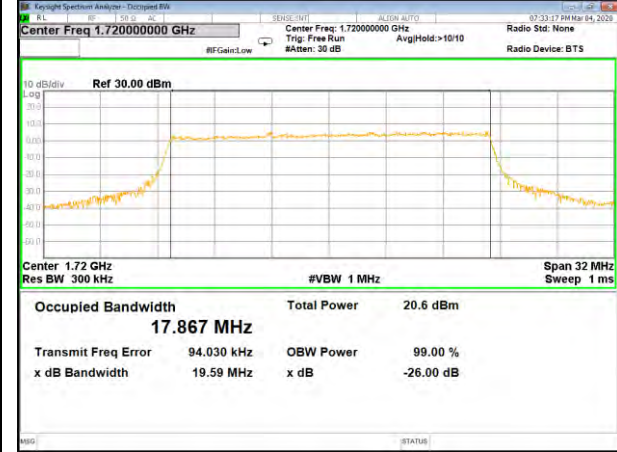

16QAM\_15M\_Higher\_(26BW and 99%)

LTE BAND-4

LTE BAND-4

QPSK\_20M\_Lower\_(26BW and 99%)

16QAM\_20M\_Lower\_(26BW and 99%)

QPSK\_20M\_Middle\_(26BW and 99%)

16QAM\_20M\_Middle\_(26BW and 99%)

QPSK\_20M\_Higher\_(26BW and 99%)

16QAM\_20M\_Higher\_(26BW and 99%)

LTE BAND-5

LTE BAND-5

B5\_QPSK\_1.4M\_Low\_26BW-99%

B5\_Q16\_1.4M\_Low\_26BW-99%

B5\_QPSK\_1.4M\_Mid\_26BW-99%

B5\_Q16\_1.4M\_Mid\_26BW-99%

B5\_QPSK\_1.4M\_High\_26BW-99%