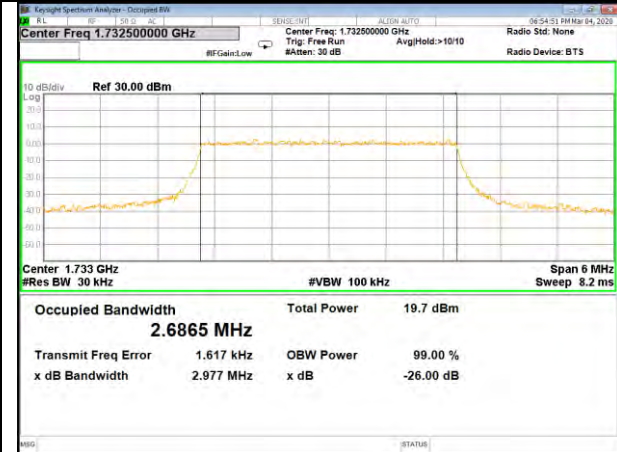

16QAM\_1.4M\_Higher\_(26BW and 99%)

LTE BAND-4

LTE BAND-4

QPSK\_3M\_Lower\_(26BW and 99%)

16QAM\_3M\_Lower\_(26BW and 99%)

QPSK\_3M\_Middle\_(26BW and 99%)

16QAM\_3M\_Middle\_(26BW and 99%)

QPSK\_3M\_Higher\_(26BW and 99%)