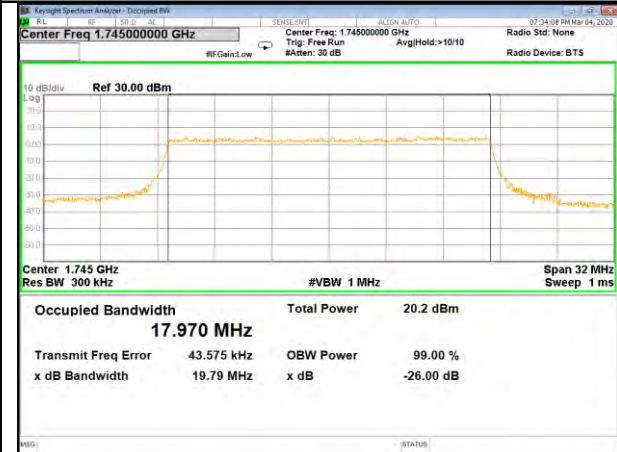

16QAM\_15M\_Higher\_(26BW and 99%)

LTE BAND-4

LTE BAND-4

QPSK\_20M\_Lower\_(26BW and 99%)

16QAM\_20M\_Lower\_(26BW and 99%)

QPSK\_20M\_Middle\_(26BW and 99%)

16QAM\_20M\_Middle\_(26BW and 99%)

QPSK\_20M\_Higher\_(26BW and 99%)