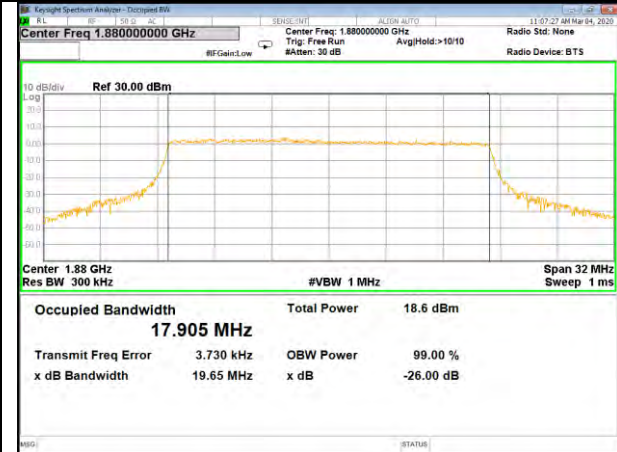

16QAM\_15M\_Higher\_(26BW and 99%)

LTE BAND-2

LTE BAND-2

QPSK\_20M\_Lower\_(26BW and 99%)

16QAM\_20M\_Lower\_(26BW and 99%)

QPSK\_20M\_Middle\_(26BW and 99%)

16QAM\_20M\_Middle\_(26BW and 99%)

QPSK\_20M\_Higher\_(26BW and 99%)

16QAM\_20M\_Higher\_(26BW and 99%)

LTE BAND-4

LTE BAND-4

QPSK\_1.4M\_Lower\_(26BW and 99%)

16QAM\_1.4M\_Lower\_(26BW and 99%)

QPSK\_1.4M\_Middle\_(26BW and 99%)

16QAM\_1.4M\_Middle\_(26BW and 99%)

QPSK\_1.4M\_Higher\_(26BW and 99%)