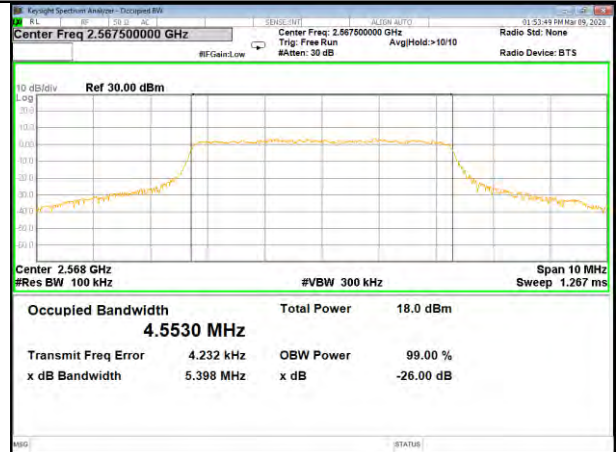

B7_Q16_5M_High_26BW-99%