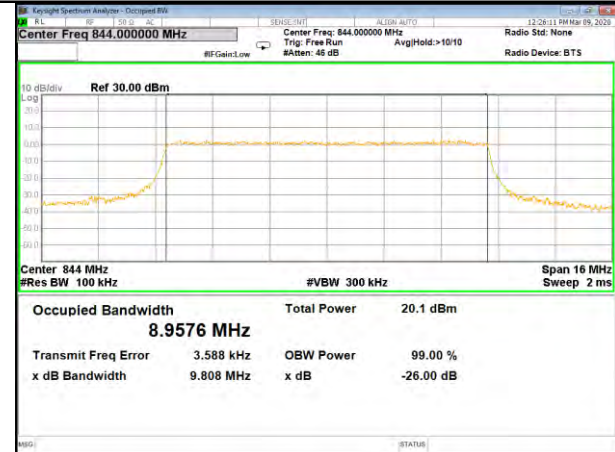

B5\_Q16\_5M\_High\_26BW-99%

LTE BAND-5

LTE BAND-5

B5\_QPSK\_10M\_Low\_26BW-99%

B5\_Q16\_10M\_Low\_26BW-99%

B5\_QPSK\_10M\_Mid\_26BW-99%

B5\_Q16\_10M\_Mid\_26BW-99%

B5\_QPSK\_10M\_High\_26BW-99%