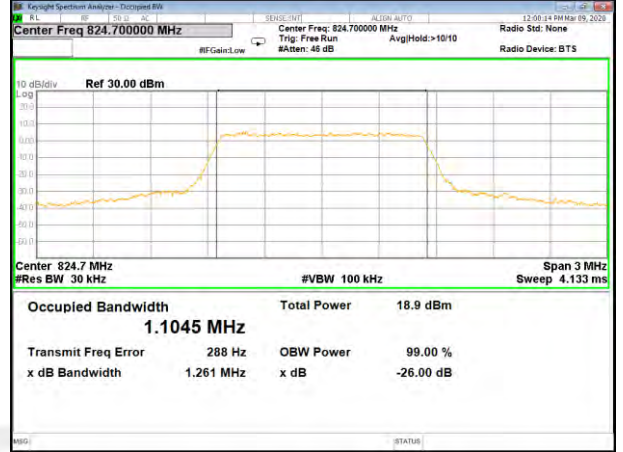

16QAM\_20M\_Higher\_(26BW and 99%)

LTE BAND-5

LTE BAND-5

B5\_QPSK\_1.4M\_Low\_26BW-99%

B5\_Q16\_1.4M\_Low\_26BW-99%

B5\_QPSK\_1.4M\_Mid\_26BW-99%

B5\_Q16\_1.4M\_Mid\_26BW-99%

B5\_QPSK\_1.4M\_High\_26BW-99%

B5\_Q16\_1.4M\_High\_26BW-99%

LTE BAND-5

LTE BAND-5

B5\_QPSK\_3M\_Low\_26BW-99%

B5\_Q16\_3M\_Low\_26BW-99%

B5\_QPSK\_3M\_Mid\_26BW-99%

B5\_Q16\_3M\_Mid\_26BW-99%

B5\_QPSK\_3M\_High\_26BW-99%