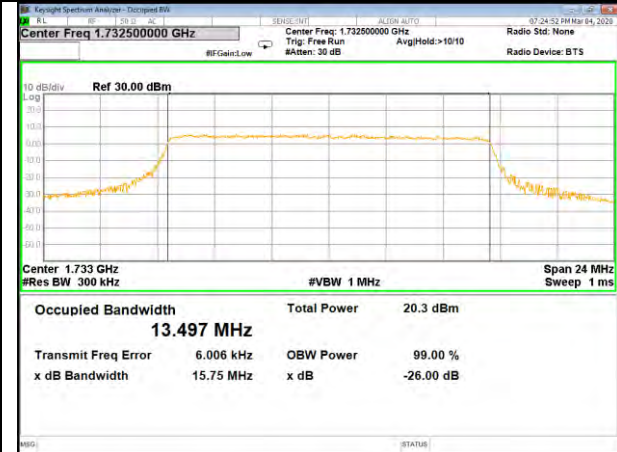

16QAM\_10M\_Higher\_(26BW and 99%)

LTE BAND-4

LTE BAND-4

QPSK\_15M\_Lower\_(26BW and 99%)

16QAM\_15M\_Lower\_(26BW and 99%)

QPSK\_15M\_Middle\_(26BW and 99%)

16QAM\_15M\_Middle\_(26BW and 99%)

QPSK\_15M\_Higher\_(26BW and 99%)