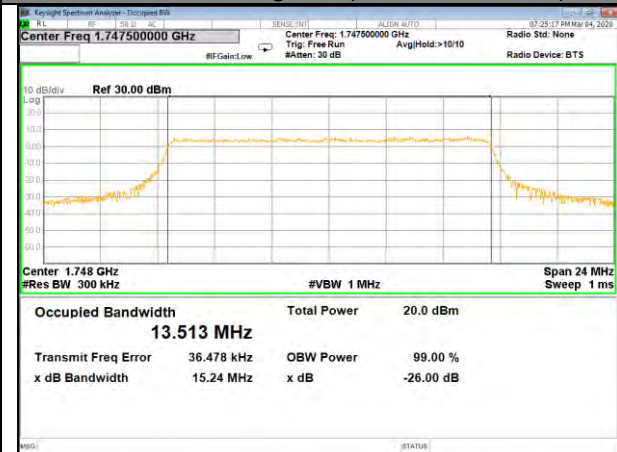

16QAM\_10M\_Higher\_(26BW and 99%)

LTE BAND-4

LTE BAND-4

QPSK\_15M\_Lower\_(26BW and 99%)

16QAM\_15M\_Lower\_(26BW and 99%)

QPSK\_15M\_Middle\_(26BW and 99%)

16QAM\_15M\_Middle\_(26BW and 99%)

QPSK\_15M\_Higher\_(26BW and 99%)