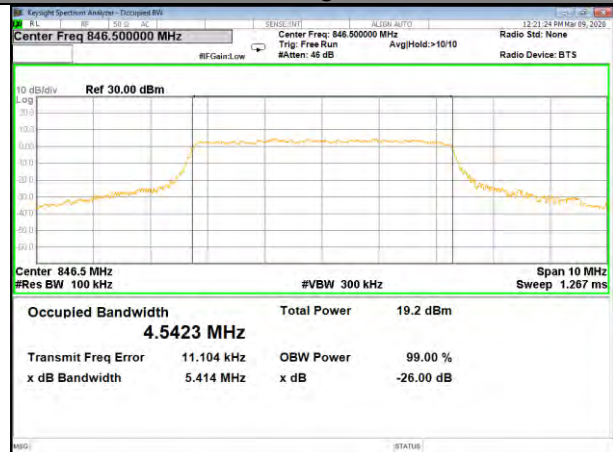

B5\_Q16\_3M\_High\_26BW-99%

LTE BAND-5

LTE BAND-5

B5\_QPSK\_5M\_Low\_26BW-99%

B5\_Q16\_5M\_Low\_26BW-99%

B5\_QPSK\_5M\_Mid\_26BW-99%

B5\_Q16\_5M\_Mid\_26BW-99%

B5\_QPSK\_5M\_High\_26BW-99%

B5\_Q16\_5M\_High\_26BW-99%

LTE BAND-5

LTE BAND-5

B5\_QPSK\_10M\_Low\_26BW-99%

B5\_Q16\_10M\_Low\_26BW-99%

B5\_QPSK\_10M\_Mid\_26BW-99%

B5\_Q16\_10M\_Mid\_26BW-99%

B5\_QPSK\_10M\_High\_26BW-99%