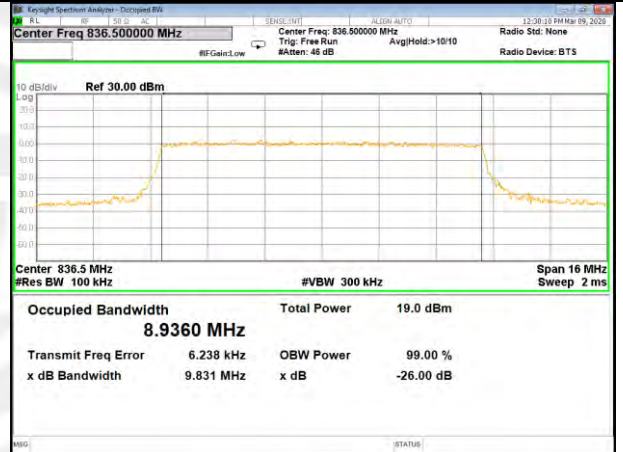

B5\_Q16\_5M\_High\_26BW-99%

LTE BAND-5

LTE BAND-5

B5\_QPSK\_10M\_Low\_26BW-99%

B5\_Q16\_10M\_Low\_26BW-99%

B5\_QPSK\_10M\_Mid\_26BW-99%

B5\_Q16\_10M\_Mid\_26BW-99%

B5\_QPSK\_10M\_High\_26BW-99%