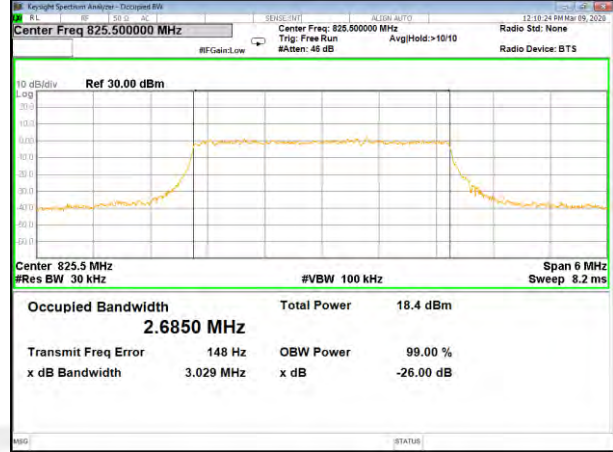

B5\_Q16\_1.4M\_High\_26BW-99%

LTE BAND-5

LTE BAND-5

B5\_QPSK\_3M\_Low\_26BW-99%

B5\_Q16\_3M\_Low\_26BW-99%

B5\_QPSK\_3M\_Mid\_26BW-99%

B5\_Q16\_3M\_Mid\_26BW-99%

B5\_QPSK\_3M\_High\_26BW-99%

B5\_Q16\_3M\_High\_26BW-99%

LTE BAND-5

LTE BAND-5

B5\_QPSK\_5M\_Low\_26BW-99%

B5\_Q16\_5M\_Low\_26BW-99%

B5\_QPSK\_5M\_Mid\_26BW-99%

B5\_Q16\_5M\_Mid\_26BW-99%

B5\_QPSK\_5M\_High\_26BW-99%