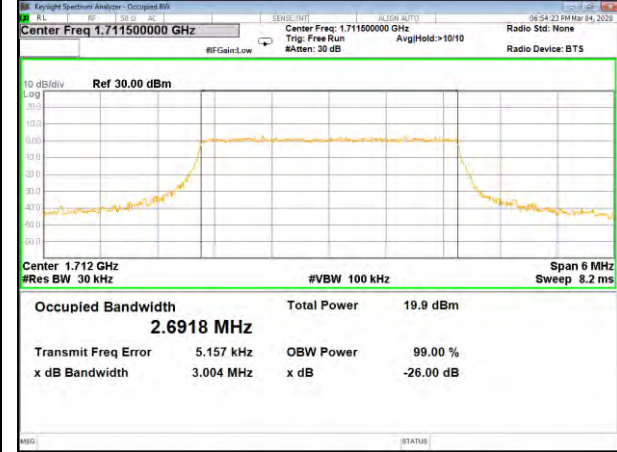

16QAM\_1.4M\_Higher\_(26BW and 99%)

LTE BAND-4

LTE BAND-4

QPSK\_3M\_Lower\_(26BW and 99%)

16QAM\_3M\_Lower\_(26BW and 99%)

QPSK\_3M\_Middle\_(26BW and 99%)

16QAM\_3M\_Middle\_(26BW and 99%)

QPSK\_3M\_Higher\_(26BW and 99%)