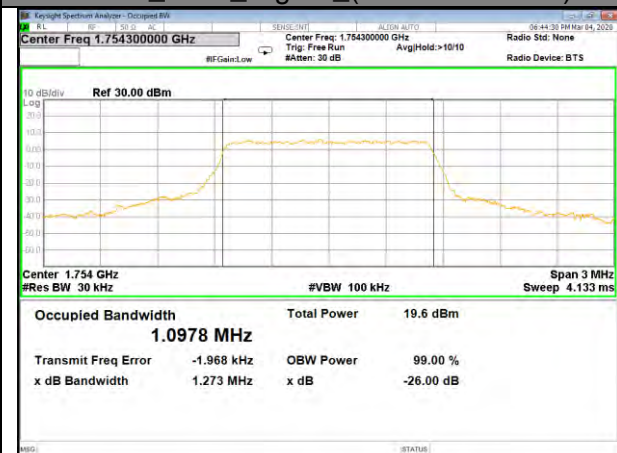

16QAM\_20M\_Higher\_(26BW and 99%)

LTE BAND-4

LTE BAND-4

QPSK\_1.4M\_Lower\_(26BW and 99%)

16QAM\_1.4M\_Lower\_(26BW and 99%)

QPSK\_1.4M\_Middle\_(26BW and 99%)

16QAM\_1.4M\_Middle\_(26BW and 99%)

QPSK\_1.4M\_Higher\_(26BW and 99%)

16QAM\_1.4M\_Higher\_(26BW and 99%)

LTE BAND-4

LTE BAND-4

QPSK\_3M\_Lower\_(26BW and 99%)

16QAM\_3M\_Lower\_(26BW and 99%)

QPSK\_3M\_Middle\_(26BW and 99%)

16QAM\_3M\_Middle\_(26BW and 99%)

QPSK\_3M\_Higher\_(26BW and 99%)