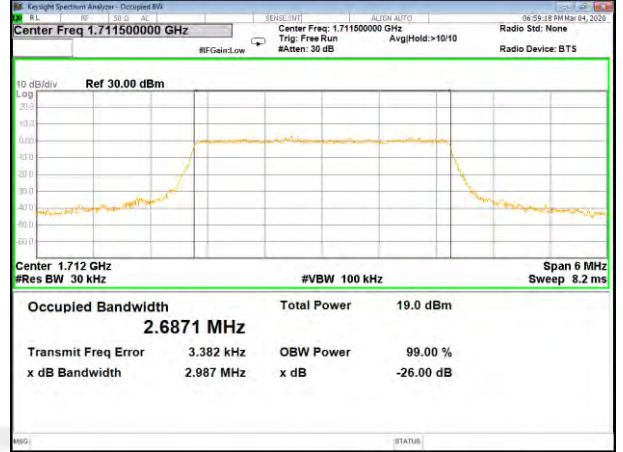

16QAM\_1.4M\_Higher\_(26BW and 99%)

LTE BAND-4

LTE BAND-4

QPSK\_3M\_Lower\_(26BW and 99%)

16QAM\_3M\_Lower\_(26BW and 99%)

QPSK\_3M\_Middle\_(26BW and 99%)

16QAM\_3M\_Middle\_(26BW and 99%)

QPSK\_3M\_Higher\_(26BW and 99%)

16QAM\_3M\_Higher\_(26BW and 99%)

LTE BAND-4

LTE BAND-4

QPSK\_5M\_Lower\_(26BW and 99%)

16QAM\_5M\_Lower\_(26BW and 99%)

QPSK\_5M\_Middle\_(26BW and 99%)

16QAM\_5M\_Middle\_(26BW and 99%)

QPSK\_5M\_Higher\_(26BW and 99%)