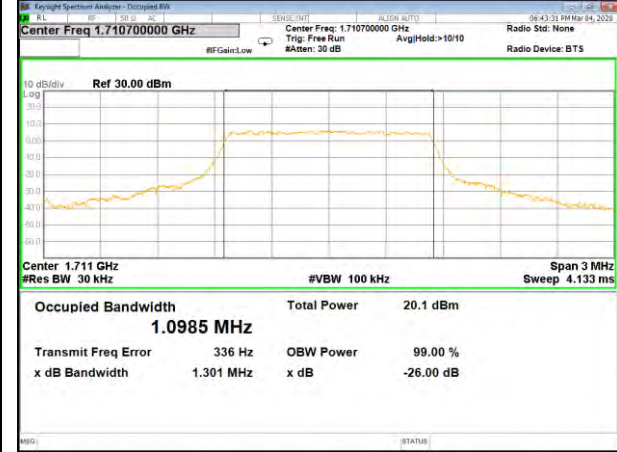

16QAM\_20M\_Higher\_(26BW and 99%)

LTE BAND-4

LTE BAND-4

QPSK\_1.4M\_Lower\_(26BW and 99%)

16QAM\_1.4M\_Lower\_(26BW and 99%)

QPSK\_1.4M\_Middle\_(26BW and 99%)

16QAM\_1.4M\_Middle\_(26BW and 99%)

QPSK\_1.4M\_Higher\_(26BW and 99%)

16QAM\_1.4M\_Higher\_(26BW and 99%)

LTE BAND-4

LTE BAND-4

QPSK\_3M\_Lower\_(26BW and 99%)

16QAM\_3M\_Lower\_(26BW and 99%)

QPSK\_3M\_Middle\_(26BW and 99%)

16QAM\_3M\_Middle\_(26BW and 99%)

QPSK\_3M\_Higher\_(26BW and 99%)