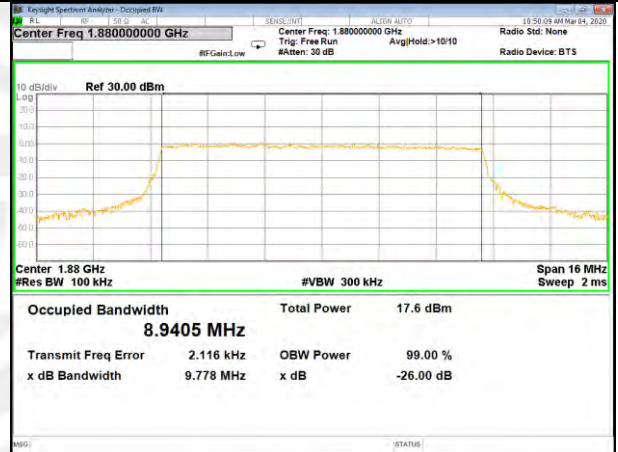

16QAM\_5M\_Higher\_(26BW and 99%)

LTE BAND-2

LTE BAND-2

QPSK\_10M\_Lower\_(26BW and 99%)

16QAM\_10M\_Lower\_(26BW and 99%)

QPSK\_10M\_Middle\_(26BW and 99%)

16QAM\_10M\_Middle\_(26BW and 99%)

QPSK\_10M\_Higher\_(26BW and 99%)

16QAM\_10M\_Higher\_(26BW and 99%)

LTE BAND-2

LTE BAND-2

QPSK\_15M\_Lower\_(26BW and 99%)

16QAM\_15M\_Lower\_(26BW and 99%)

QPSK\_15M\_Middle\_(26BW and 99%)

16QAM\_15M\_Middle\_(26BW and 99%)

QPSK\_15M\_Higher\_(26BW and 99%)