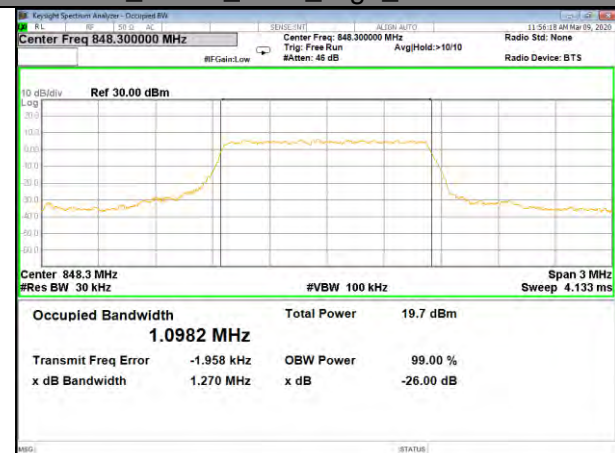

16QAM\_20M\_Higher\_(26BW and 99%)

LTE BAND-5

LTE BAND-5

B5\_QPSK\_1.4M\_Low\_26BW-99%

B5\_Q16\_1.4M\_Low\_26BW-99%

B5\_QPSK\_1.4M\_Mid\_26BW-99%

B5\_Q16\_1.4M\_Mid\_26BW-99%

B5\_QPSK\_1.4M\_High\_26BW-99%

B5\_Q16\_1.4M\_High\_26BW-99%

LTE BAND-5

LTE BAND-5

B5\_QPSK\_3M\_Low\_26BW-99%

B5\_Q16\_3M\_Low\_26BW-99%

B5\_QPSK\_3M\_Mid\_26BW-99%

B5\_Q16\_3M\_Mid\_26BW-99%

B5\_QPSK\_3M\_High\_26BW-99%