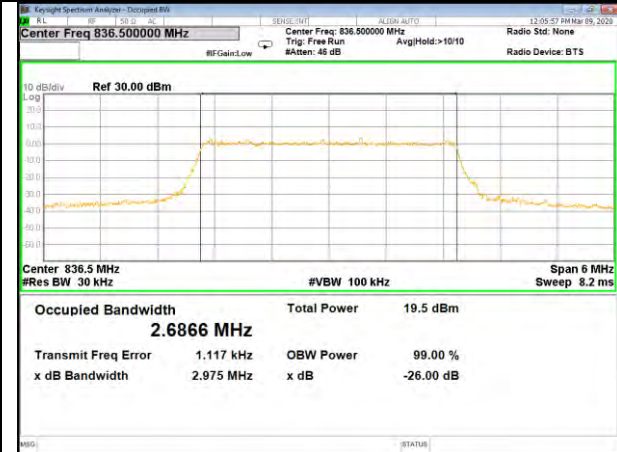

B5\_Q16\_1.4M\_High\_26BW-99%

LTE BAND-5

LTE BAND-5

B5\_QPSK\_3M\_Low\_26BW-99%

B5\_Q16\_3M\_Low\_26BW-99%

B5\_QPSK\_3M\_Mid\_26BW-99%

B5\_Q16\_3M\_Mid\_26BW-99%

B5\_QPSK\_3M\_High\_26BW-99%

B5\_Q16\_3M\_High\_26BW-99%

LTE BAND-5

LTE BAND-5

B5\_QPSK\_5M\_Low\_26BW-99%

B5\_Q16\_5M\_Low\_26BW-99%

B5\_QPSK\_5M\_Mid\_26BW-99%

B5\_Q16\_5M\_Mid\_26BW-99%

B5\_QPSK\_5M\_High\_26BW-99%