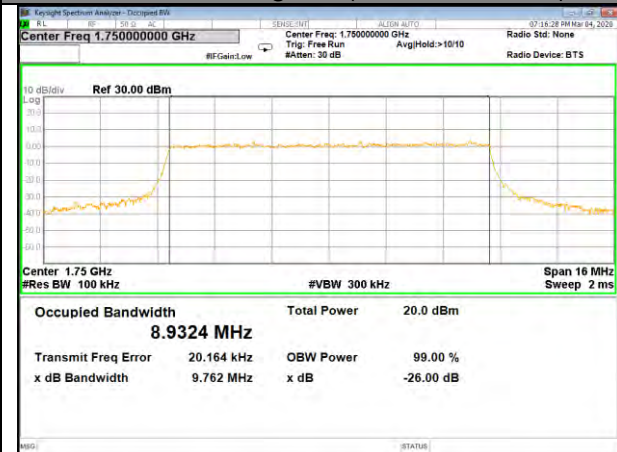

16QAM\_5M\_Higher\_(26BW and 99%)

LTE BAND-4

LTE BAND-4

QPSK\_10M\_Lower\_(26BW and 99%)

16QAM\_10M\_Lower\_(26BW and 99%)

QPSK\_10M\_Middle\_(26BW and 99%)

16QAM\_10M\_Middle\_(26BW and 99%)

QPSK\_10M\_Higher\_(26BW and 99%)