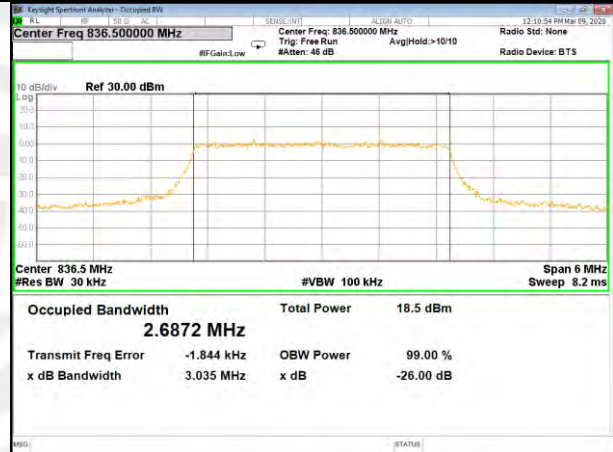

B5\_Q16\_1.4M\_High\_26BW-99%

LTE BAND-5

LTE BAND-5

B5\_QPSK\_3M\_Low\_26BW-99%

B5\_Q16\_3M\_Low\_26BW-99%

B5\_QPSK\_3M\_Mid\_26BW-99%

B5\_Q16\_3M\_Mid\_26BW-99%

B5\_QPSK\_3M\_High\_26BW-99%

B5\_Q16\_3M\_High\_26BW-99%

LTE BAND-5

LTE BAND-5

B5\_QPSK\_5M\_Low\_26BW-99%

B5\_Q16\_5M\_Low\_26BW-99%

B5\_QPSK\_5M\_Mid\_26BW-99%

B5\_Q16\_5M\_Mid\_26BW-99%

B5\_QPSK\_5M\_High\_26BW-99%