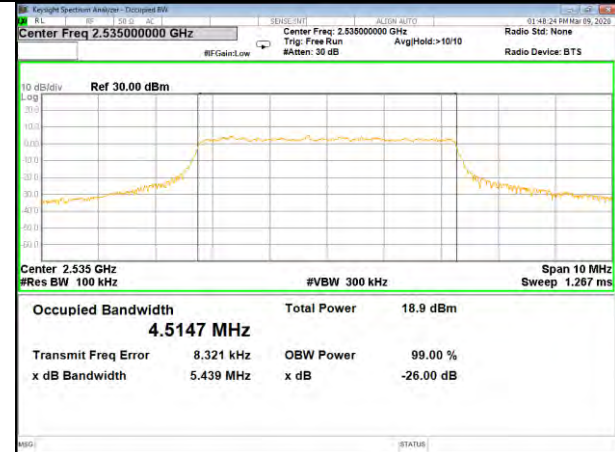

B5\_Q16\_5M\_High\_26BW-99%

LTE BAND-5

LTE BAND-5

B5\_QPSK\_10M\_Low\_26BW-99%

B5\_Q16\_10M\_Low\_26BW-99%

B5\_QPSK\_10M\_Mid\_26BW-99%

B5\_Q16\_10M\_Mid\_26BW-99%

B5\_QPSK\_10M\_High\_26BW-99%

B5\_Q16\_10M\_High\_26BW-99%

LTE BAND-7

LTE BAND-7

B7\_QPSK\_5M\_Low\_26BW-99%

B7\_Q16\_5M\_Low\_26BW-99%

B7\_QPSK\_5M\_Mid\_26BW-99%

B7\_Q16\_5M\_Mid\_26BW-99%

B7\_QPSK\_5M\_High\_26BW-99%