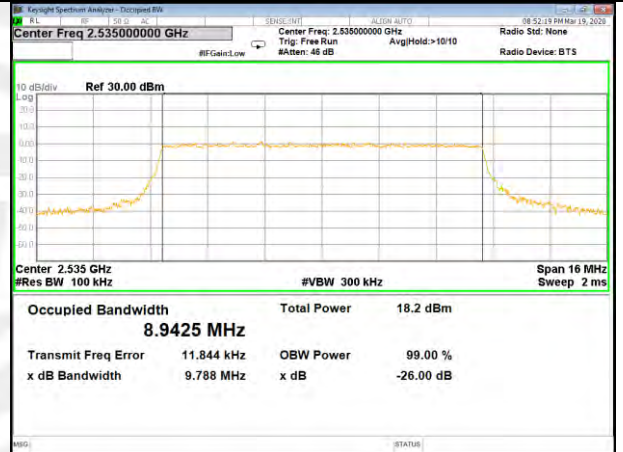

B7\_Q16\_5M\_High\_26BW-99%

LTE BAND-7

LTE BAND-7

B7\_QPSK\_10M\_Low\_26BW-99%

B7\_Q16\_10M\_Low\_26BW-99%

B7\_QPSK\_10M\_Mid\_26BW-99%

B7\_Q16\_10M\_Mid\_26BW-99%

B7\_QPSK\_10M\_High\_26BW-99%