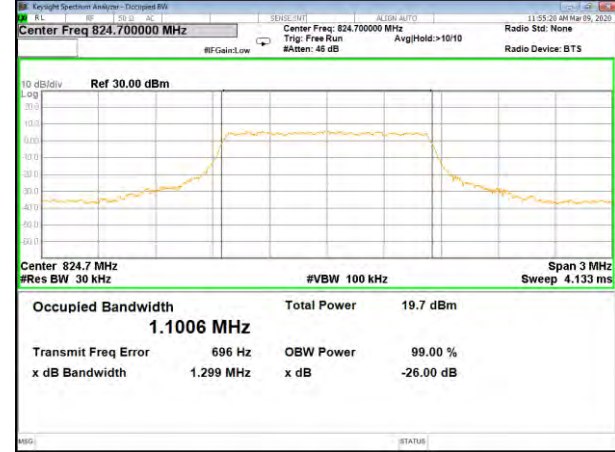

16QAM\_20M\_Higher\_(26BW and 99%)

LTE BAND-5

LTE BAND-5

B5\_QPSK\_1.4M\_Low\_26BW-99%

B5\_Q16\_1.4M\_Low\_26BW-99%

B5\_QPSK\_1.4M\_Mid\_26BW-99%

B5\_Q16\_1.4M\_Mid\_26BW-99%

B5\_QPSK\_1.4M\_High\_26BW-99%