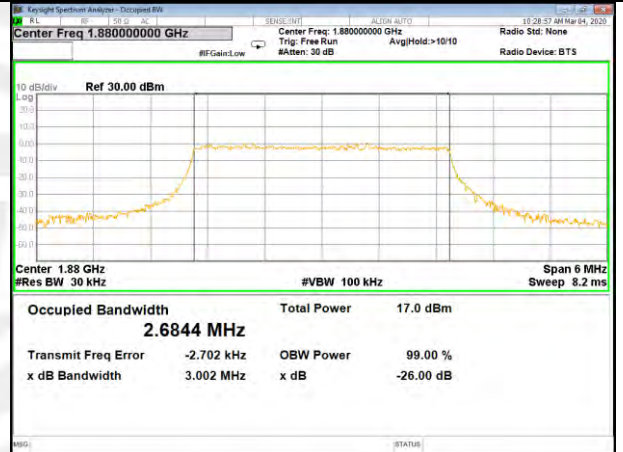

16QAM\_1.4M\_Higher\_(26BW and 99%)

LTE BAND-2

LTE BAND-2

QPSK\_3M\_Lower\_(26BW and 99%)

16QAM\_3M\_Lower\_(26BW and 99%)

QPSK\_3M\_Middle\_(26BW and 99%)

16QAM\_3M\_Middle\_(26BW and 99%)

QPSK\_3M\_Higher\_(26BW and 99%)

16QAM\_3M\_Higher\_(26BW and 99%)

LTE BAND-2

LTE BAND-2

QPSK\_5M\_Lower\_(26BW and 99%)

16QAM\_5M\_Lower\_(26BW and 99%)

QPSK\_5M\_Middle\_(26BW and 99%)

16QAM\_5M\_Middle\_(26BW and 99%)

QPSK\_5M\_Higher\_(26BW and 99%)