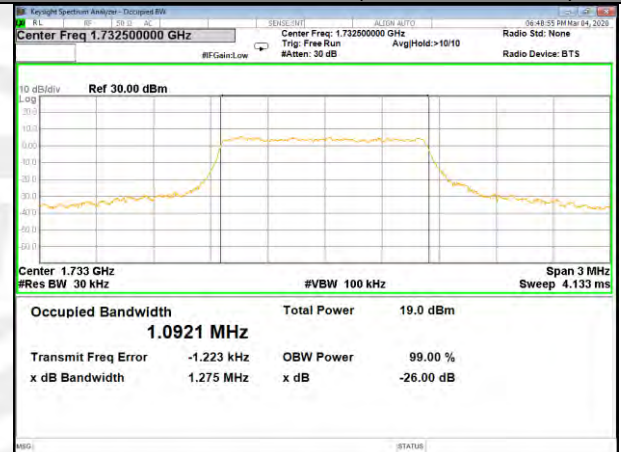

16QAM\_20M\_Higher\_(26BW and 99%)

LTE BAND-4

LTE BAND-4

QPSK\_1.4M\_Lower\_(26BW and 99%)

16QAM\_1.4M\_Lower\_(26BW and 99%)

QPSK\_1.4M\_Middle\_(26BW and 99%)

16QAM\_1.4M\_Middle\_(26BW and 99%)

QPSK\_1.4M\_Higher\_(26BW and 99%)