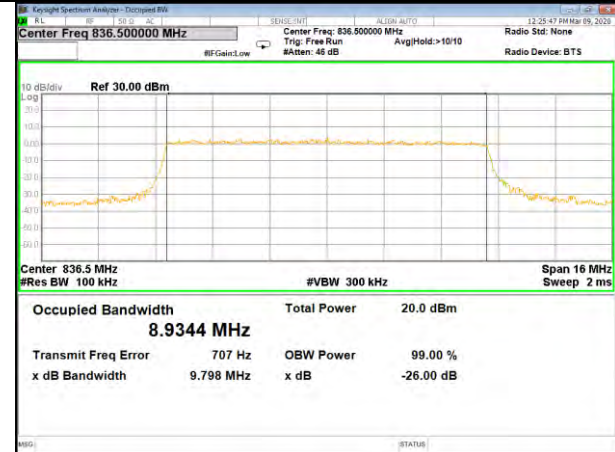

B5\_Q16\_3M\_High\_26BW-99%

LTE BAND-5

LTE BAND-5

B5\_QPSK\_5M\_Low\_26BW-99%

B5\_Q16\_5M\_Low\_26BW-99%

B5\_QPSK\_5M\_Mid\_26BW-99%

B5\_Q16\_5M\_Mid\_26BW-99%

B5\_QPSK\_5M\_High\_26BW-99%

B5\_Q16\_5M\_High\_26BW-99%

LTE BAND-5

LTE BAND-5

B5\_QPSK\_10M\_Low\_26BW-99%

B5\_Q16\_10M\_Low\_26BW-99%

B5\_QPSK\_10M\_Mid\_26BW-99%

B5\_Q16\_10M\_Mid\_26BW-99%

B5\_QPSK\_10M\_High\_26BW-99%