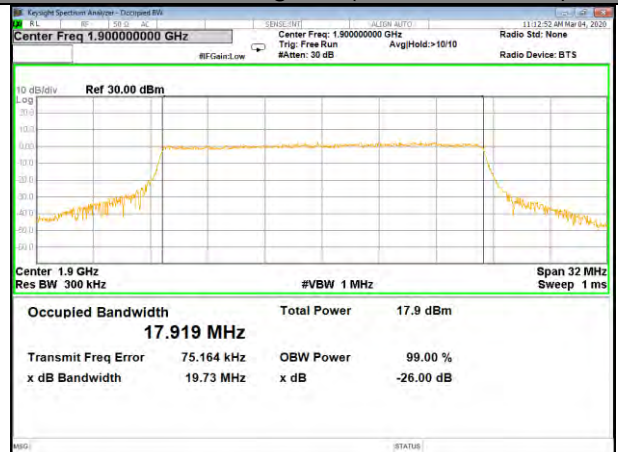

16QAM_20M_Higher_(26BW and 99%)