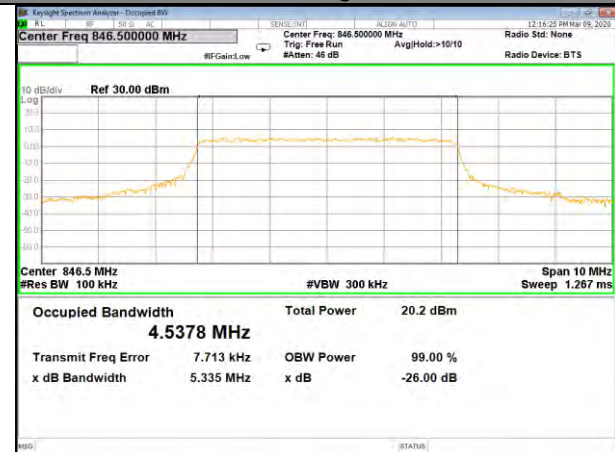

B5\_Q16\_1.4M\_High\_26BW-99%

LTE BAND-5

LTE BAND-5

B5\_QPSK\_3M\_Low\_26BW-99%

B5\_Q16\_3M\_Low\_26BW-99%

B5\_QPSK\_3M\_Mid\_26BW-99%

B5\_Q16\_3M\_Mid\_26BW-99%

B5\_QPSK\_3M\_High\_26BW-99%

B5\_Q16\_3M\_High\_26BW-99%

LTE BAND-5

LTE BAND-5

B5\_QPSK\_5M\_Low\_26BW-99%

B5\_Q16\_5M\_Low\_26BW-99%

B5\_QPSK\_5M\_Mid\_26BW-99%

B5\_Q16\_5M\_Mid\_26BW-99%

B5\_QPSK\_5M\_High\_26BW-99%

B5\_Q16\_5M\_High\_26BW-99%

LTE BAND-5

LTE BAND-5

B5\_QPSK\_10M\_Low\_26BW-99%

B5\_Q16\_10M\_Low\_26BW-99%

B5\_QPSK\_10M\_Mid\_26BW-99%

B5\_Q16\_10M\_Mid\_26BW-99%

B5\_QPSK\_10M\_High\_26BW-99%