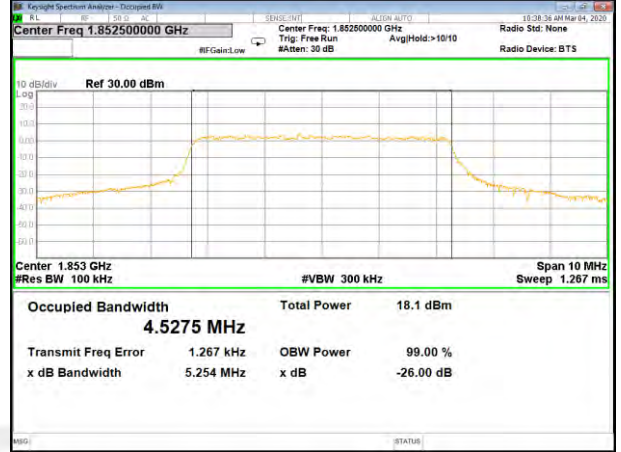

16QAM\_3M\_Higher\_(26BW and 99%)

LTE BAND-2

LTE BAND-2

QPSK\_5M\_Lower\_(26BW and 99%)

16QAM\_5M\_Lower\_(26BW and 99%)

QPSK\_5M\_Middle\_(26BW and 99%)

16QAM\_5M\_Middle\_(26BW and 99%)

QPSK\_5M\_Higher\_(26BW and 99%)

16QAM\_5M\_Higher\_(26BW and 99%)

LTE BAND-2

LTE BAND-2

QPSK\_10M\_Lower\_(26BW and 99%)

16QAM\_10M\_Lower\_(26BW and 99%)

QPSK\_10M\_Middle\_(26BW and 99%)

16QAM\_10M\_Middle\_(26BW and 99%)

QPSK\_10M\_Higher\_(26BW and 99%)