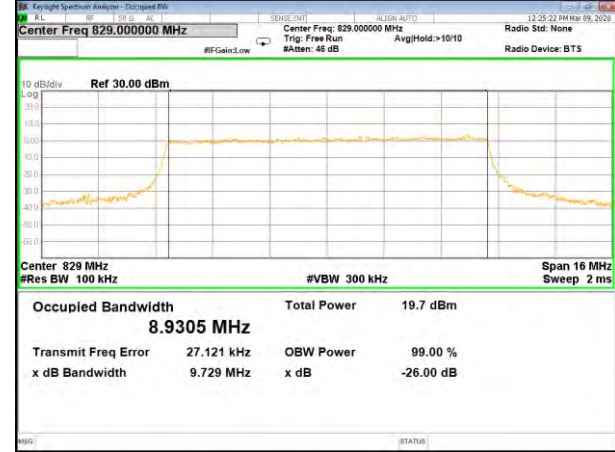

B5\_Q16\_5M\_High\_26BW-99%

LTE BAND-5

LTE BAND-5

B5\_QPSK\_10M\_Low\_26BW-99%

B5\_Q16\_10M\_Low\_26BW-99%

B5\_QPSK\_10M\_Mid\_26BW-99%

B5\_Q16\_10M\_Mid\_26BW-99%

B5\_QPSK\_10M\_High\_26BW-99%