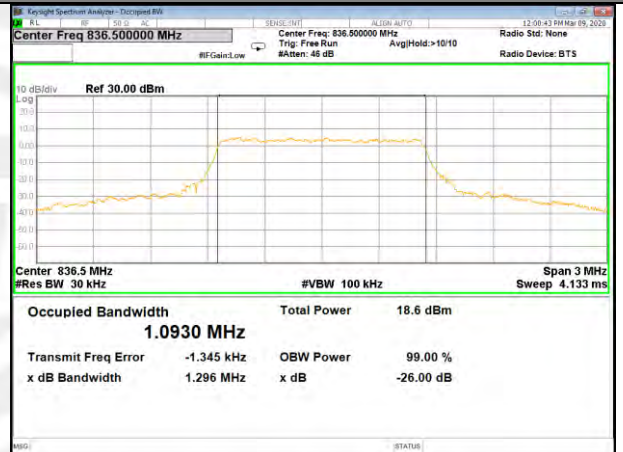

16QAM\_20M\_Higher\_(26BW and 99%)

LTE BAND-5

LTE BAND-5

B5\_QPSK\_1.4M\_Low\_26BW-99%

B5\_Q16\_1.4M\_Low\_26BW-99%

B5\_QPSK\_1.4M\_Mid\_26BW-99%

B5\_Q16\_1.4M\_Mid\_26BW-99%

B5\_QPSK\_1.4M\_High\_26BW-99%

B5\_Q16\_1.4M\_High\_26BW-99%

LTE BAND-5

LTE BAND-5

B5\_QPSK\_3M\_Low\_26BW-99%

B5\_Q16\_3M\_Low\_26BW-99%

B5\_QPSK\_3M\_Mid\_26BW-99%

B5\_Q16\_3M\_Mid\_26BW-99%

B5\_QPSK\_3M\_High\_26BW-99%