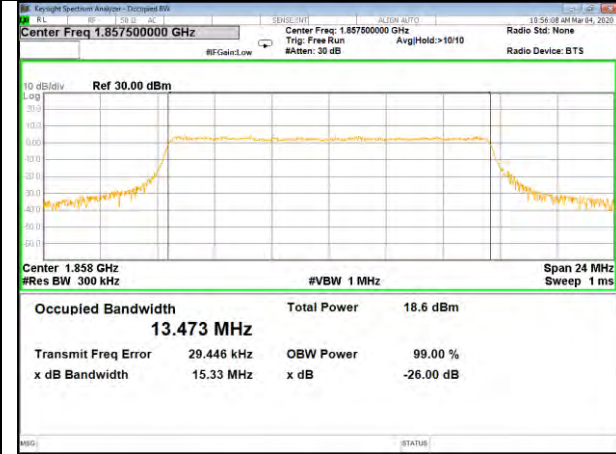

16QAM\_10M\_Higher\_(26BW and 99%)

LTE BAND-2

LTE BAND-2

QPSK\_15M\_Lower\_(26BW and 99%)

16QAM\_15M\_Lower\_(26BW and 99%)

QPSK\_15M\_Middle\_(26BW and 99%)

16QAM\_15M\_Middle\_(26BW and 99%)

QPSK\_15M\_Higher\_(26BW and 99%)