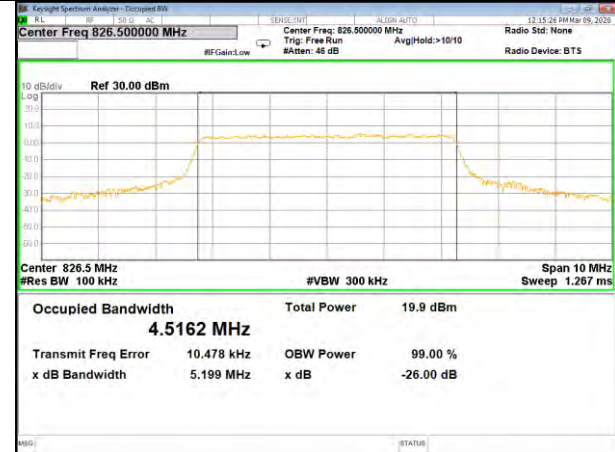

B5\_Q16\_3M\_High\_26BW-99%

LTE BAND-5

LTE BAND-5

B5\_QPSK\_5M\_Low\_26BW-99%

B5\_Q16\_5M\_Low\_26BW-99%

B5\_QPSK\_5M\_Mid\_26BW-99%

B5\_Q16\_5M\_Mid\_26BW-99%

B5\_QPSK\_5M\_High\_26BW-99%

B5\_Q16\_5M\_High\_26BW-99%

LTE BAND-5

LTE BAND-5

B5\_QPSK\_10M\_Low\_26BW-99%

B5\_Q16\_10M\_Low\_26BW-99%

B5\_QPSK\_10M\_Mid\_26BW-99%

B5\_Q16\_10M\_Mid\_26BW-99%

B5\_QPSK\_10M\_High\_26BW-99%