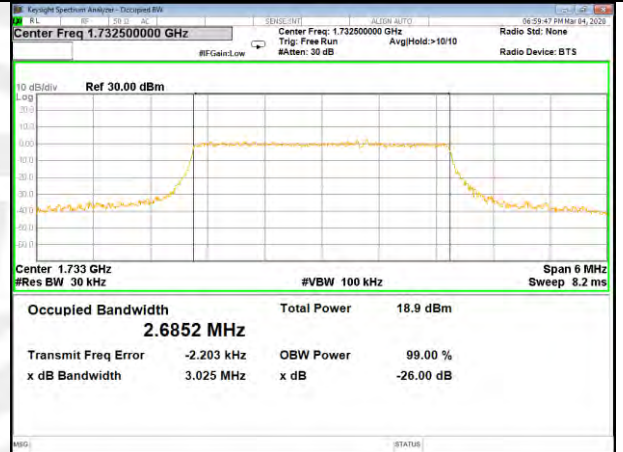

16QAM\_1.4M\_Higher\_(26BW and 99%)

LTE BAND-4

LTE BAND-4

QPSK\_3M\_Lower\_(26BW and 99%)

16QAM\_3M\_Lower\_(26BW and 99%)

QPSK\_3M\_Middle\_(26BW and 99%)

16QAM\_3M\_Middle\_(26BW and 99%)

QPSK\_3M\_Higher\_(26BW and 99%)