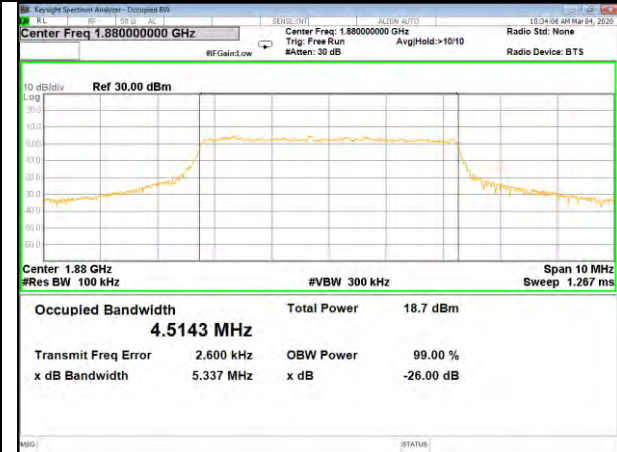

16QAM\_3M\_Higher\_(26BW and 99%)

LTE BAND-2

LTE BAND-2

QPSK\_5M\_Lower\_(26BW and 99%)

16QAM\_5M\_Lower\_(26BW and 99%)

QPSK\_5M\_Middle\_(26BW and 99%)

16QAM\_5M\_Middle\_(26BW and 99%)

QPSK\_5M\_Higher\_(26BW and 99%)

16QAM\_5M\_Higher\_(26BW and 99%)

LTE BAND-2

LTE BAND-2

QPSK\_10M\_Lower\_(26BW and 99%)

16QAM\_10M\_Lower\_(26BW and 99%)

QPSK\_10M\_Middle\_(26BW and 99%)

16QAM\_10M\_Middle\_(26BW and 99%)

QPSK\_10M\_Higher\_(26BW and 99%)