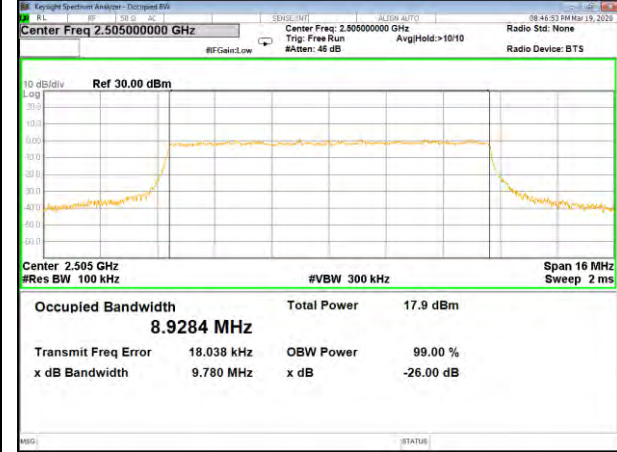

LTE BAND-7

LTE BAND-7

B7_QPSK_10M_Low_26BW-99%