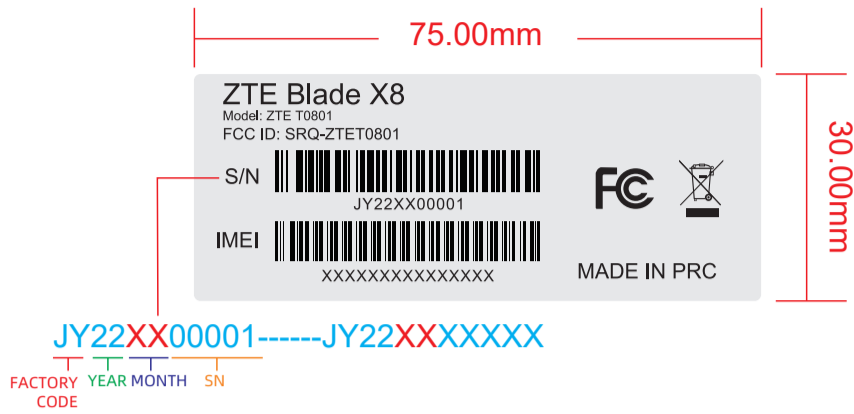

Common sticker on giftbox and unit  
(PN:134610005010)

GIFTBOX seal sticker  
(PN:134610005016)

Carton Box seal sticker  
(PN:134610000647)

Blank Label(for printing carton box and pallet label)  
(PN:134610000343)

100\*150mm

Carton box label

Pallet label

The content is waiting for being provided by customer

The content is waiting for being provided by customer