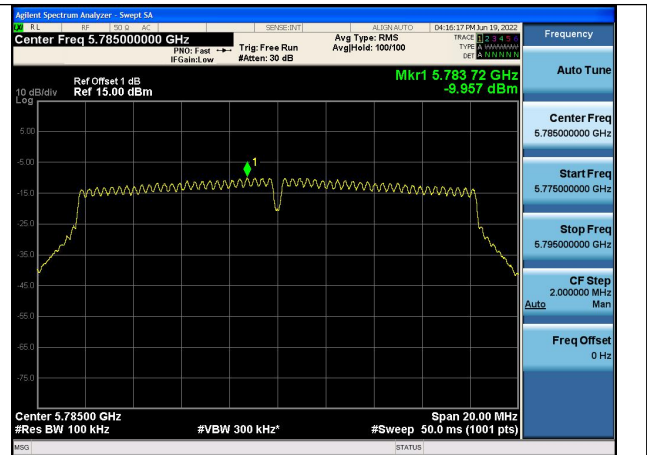

Test Mode: 802.11a

Test Mode:802.11a 5745MHz Chain0

Test Mode:802.11a 5785MHz Chain0

Test Mode:802.11a 5825MHz Chain0

Test Mode: 802.11n HT20

Test Mode:802.11n HT20 5745MHz Chain0

Test Mode:802.11n HT20 5785MHz Chain0

Test Mode:802.11n HT20 5825MHz Chain0

Test Mode: 802.11n HT40

Test Mode:802.11n HT40 5755MHz Chain0

Test Mode:802.11n HT40 5795MHz Chain0