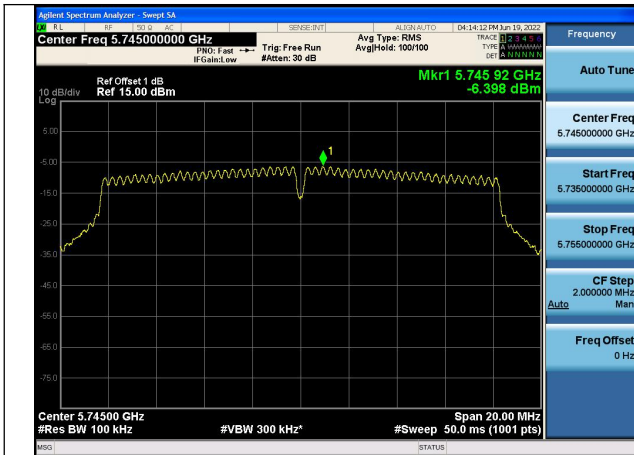

Test Mode: 802.11a

Test Mode:802.11a 5745MHz Chain0

Test Mode:802.11a 5785MHz Chain0

Test Mode:802.11a 5825MHz Chain0

Test Mode: 802.11n HT20

Test Mode:802.11n HT20 5745MHz Chain0

Test Mode:802.11n HT20 5785MHz Chain0

Test Mode:802.11n HT20 5825MHz Chain0

Test Mode: 802.11n HT40

Test Mode:802.11n HT40 5755MHz Chain0

Test Mode:802.11n HT40 5795MHz Chain0