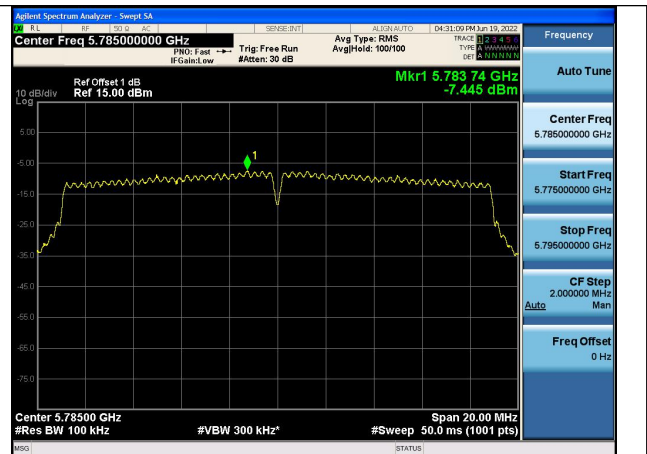

Test Mode: 802.11a

Test Mode:802.11a 5745MHz Chain0

Test Mode:802.11a 5785MHz Chain0

Test Mode:802.11a 5825MHz Chain0

Test Mode: 802.11n HT20

Test Mode:802.11n HT20 5745MHz Chain0

Test Mode:802.11n HT20 5785MHz Chain0

Test Mode:802.11n HT20 5825MHz Chain0

Test Mode: 802.11n HT40

Test Mode:802.11n HT40 5755MHz Chain0

Test Mode:802.11n HT40 5795MHz Chain0