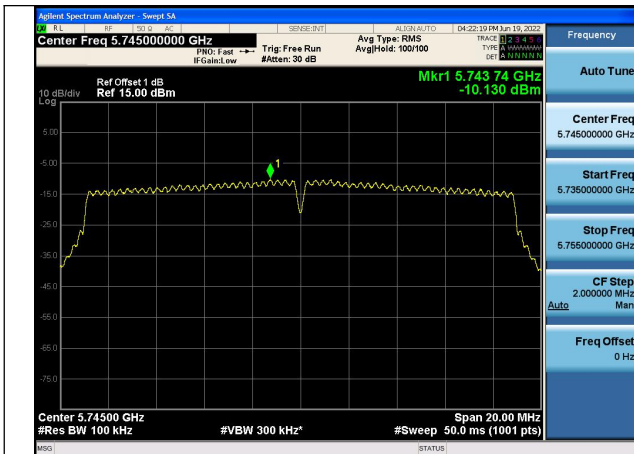

Test Mode: 802.11a

Test Mode:802.11a 5745MHz Chain0

Test Mode:802.11a 5785MHz Chain0

Test Mode:802.11a 5825MHz Chain0

Test Mode: 802.11n HT20

Test Mode:802.11n HT20 5745MHz Chain0

Test Mode:802.11n HT20 5785MHz Chain0

Test Mode:802.11n HT20 5825MHz Chain0

Test Mode: 802.11n HT40

Test Mode:802.11n HT40 5755MHz Chain0

Test Mode:802.11n HT40 5795MHz Chain0