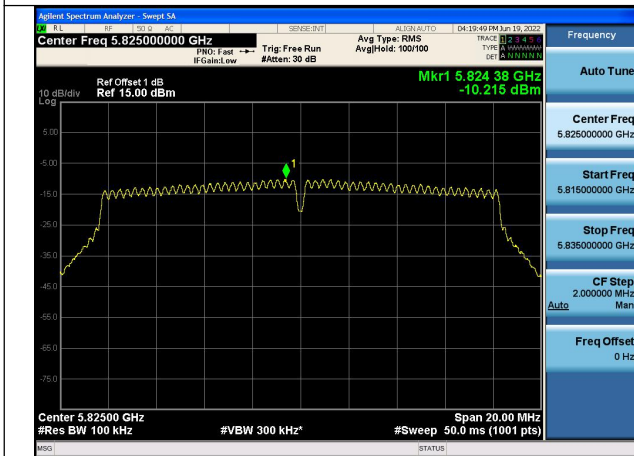

Test Mode: 802.11a

Test Mode:802.11a 5745MHz Chain0

Test Mode:802.11a 5785MHz Chain0

Test Mode:802.11a 5825MHz Chain0

Test Mode: 802.11n HT20

Test Mode:802.11n HT20 5745MHz Chain0

Test Mode:802.11n HT20 5785MHz Chain0

Test Mode:802.11n HT20 5825MHz Chain0

Test Mode: 802.11n HT40

Test Mode:802.11n HT40 5755MHz Chain0

Test Mode:802.11n HT40 5795MHz Chain0