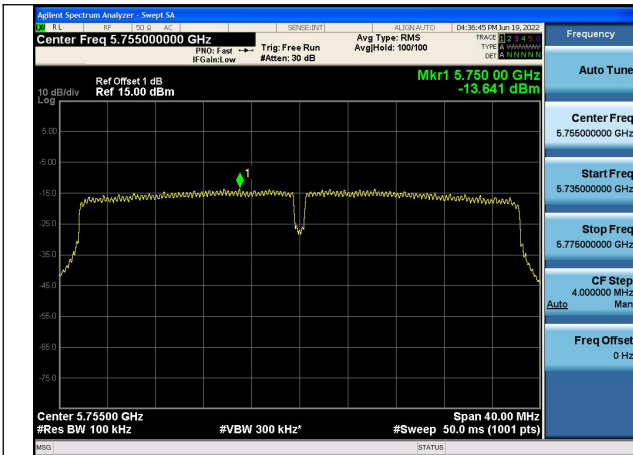

Test Mode: 802.11a

Test Mode:802.11a 5745MHz Chain0

Test Mode:802.11a 5785MHz Chain0

Test Mode:802.11a 5825MHz Chain0

Test Mode: 802.11n HT20

Test Mode:802.11n HT20 5745MHz Chain0

Test Mode:802.11n HT20 5785MHz Chain0

Test Mode:802.11n HT20 5825MHz Chain0

Test Mode: 802.11n HT40

Test Mode:802.11n HT40 5755MHz Chain0

Test Mode:802.11n HT40 5795MHz Chain0