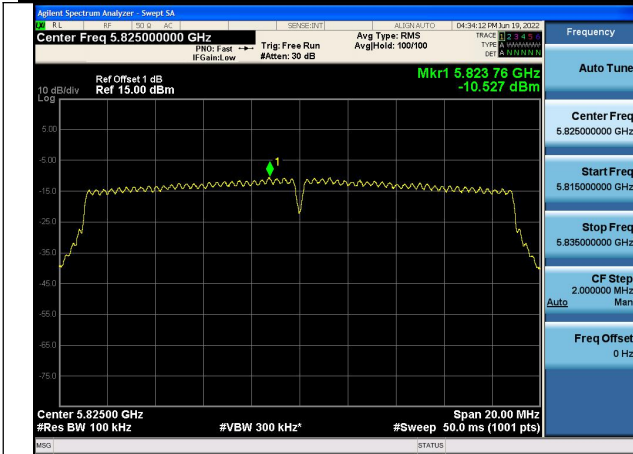

Test Mode: 802.11a

Test Mode:802.11a 5745MHz Chain0

Test Mode:802.11a 5785MHz Chain0

Test Mode:802.11a 5825MHz Chain0

Test Mode: 802.11n HT20

Test Mode:802.11n HT20 5745MHz Chain0

Test Mode:802.11n HT20 5785MHz Chain0

Test Mode:802.11n HT20 5825MHz Chain0

Test Mode: 802.11n HT40

Test Mode:802.11n HT40 5755MHz Chain0

Test Mode:802.11n HT40 5795MHz Chain0