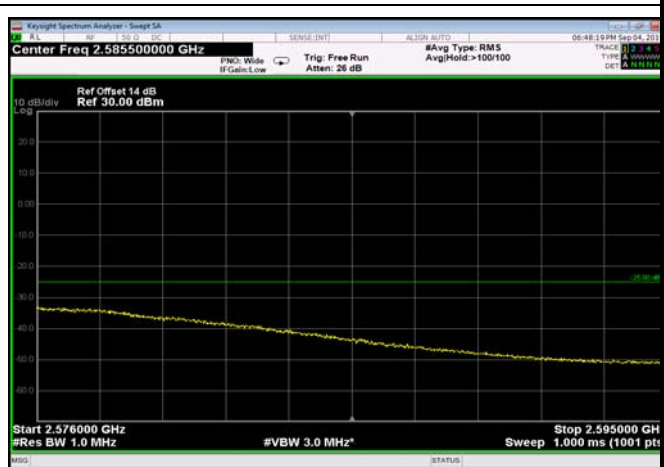

FDD07_10MHz_2565_QPSK_fullIRB_ExtraBan
ds_Range_2575~2576

FDD07_10MHz_2565_QPSK_fullIRB_ExtraBan
ds_Range_2576~2595

HighRange_FDD07_15MHz_2562.5_OneRB
_high_QPSK

HighRange_FDD07_15MHz_2562.5_OneRB
_high_Q16