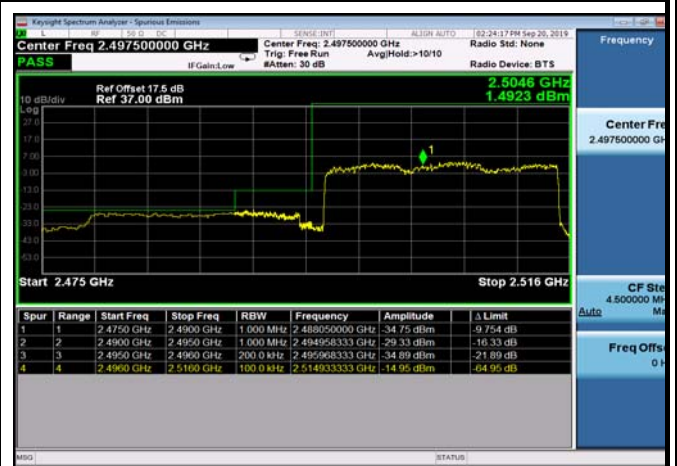

LowRange_TDD41_20MHz_2506_fullRB
_LowQ16