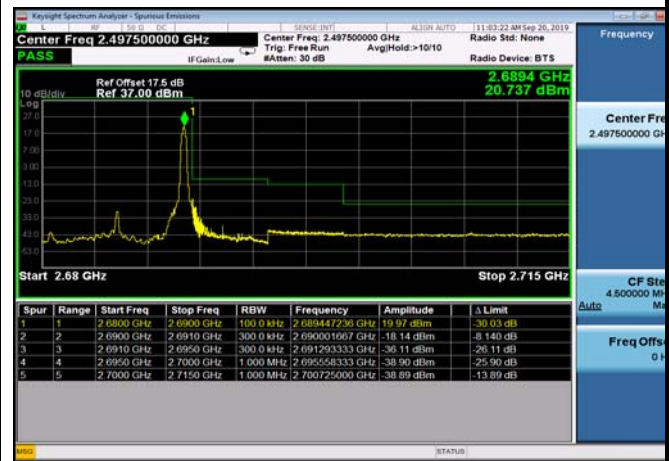

HighRange_TDD41_5MHz_2687.5_fullRB
_HighQPSK

HighRange_TDD41_5MHz_2687.5_fullRB
_HighQ16

HighRange_TDD41_10MHz_2685_OneRB
_high_QPSK

HighRange_TDD41_10MHz_2685_OneRB
_high_Q16

HighRange_TDD41_10MHz_2685_fullRB_HighQPSK