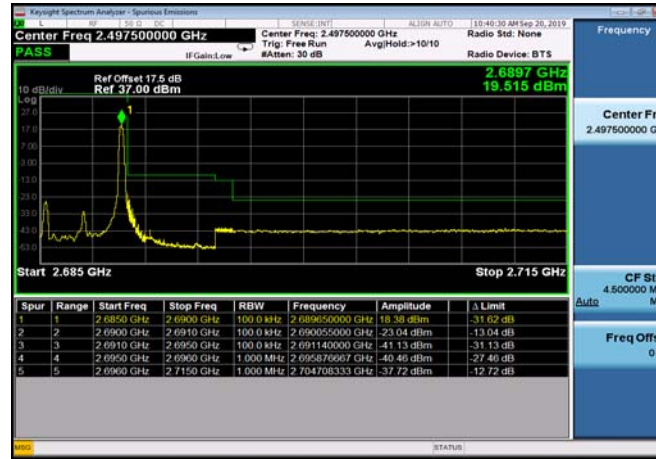

LowRange_TDD41_20MHz_2506_OneRB
_low_Q16

LowRange_TDD41_20MHz_2506_fullRB
_LowQPSK

LowRange_TDD41_20MHz_2506_fullRB
_LowQ16

HighRange_TDD41_5MHz_2687.5_OneRB
_high_QPSK

HighRange_TDD41_5MHz_2687.5_OneRB
_high_Q16