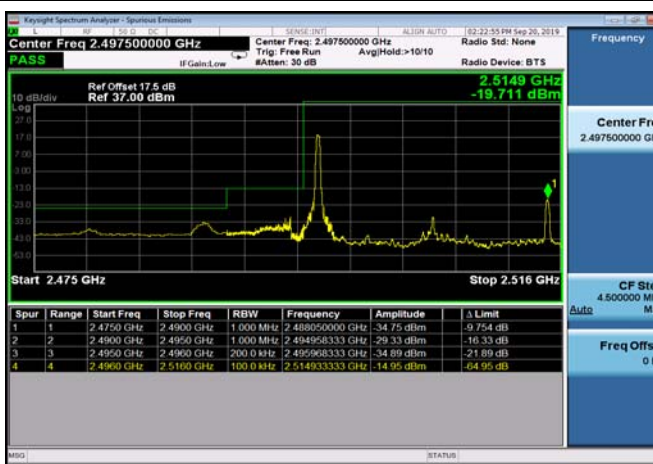

LowRange_TDD41_15MHz_2503.5_OneRB
_low_QPSK

LowRange_TDD41_15MHz_2503.5_OneRB
_low_Q16

LowRange_TDD41_15MHz_2503.5_fullRB
_LowQPSK

LowRange_TDD41_15MHz_2503.5_fullRB
_LowQ16

LowRange_TDD41_20MHz_2506_OneRB
_low_QPSK