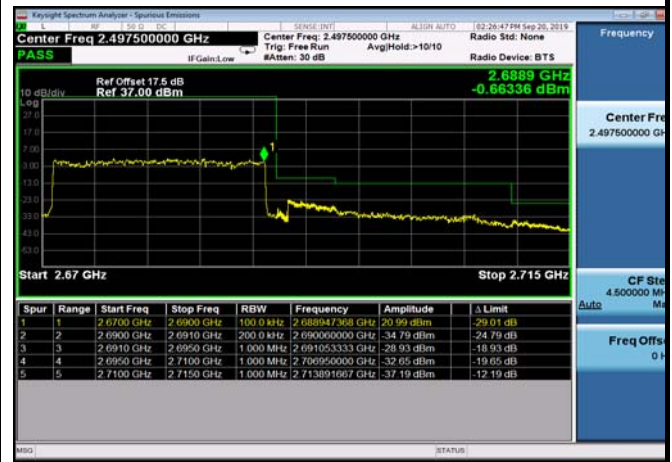

HighRange_TDD41_20MHz_2680_OneRB_high_QPSK

HighRange_TDD41_20MHz_2680_OneRB_high_Q16

HighRange_TDD41_20MHz_2680_fullIRB_HighQPSK

HighRange_TDD41_20MHz_2680_fullIRB_HighQ16

** END OF REPORT **