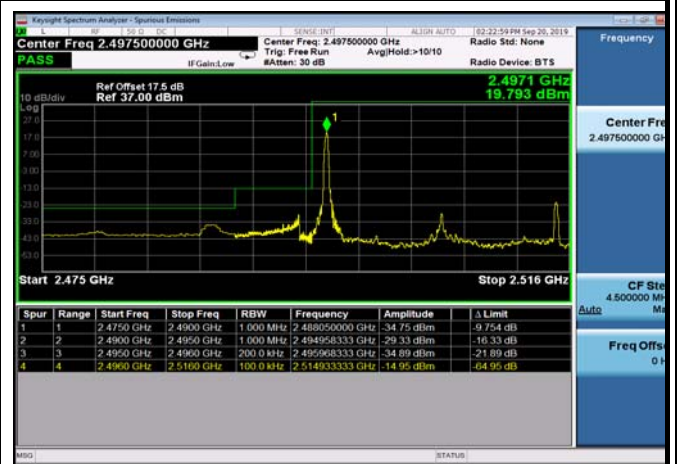

LowRange_TDD41_20MHz_2506_OneRB
_low_Q16