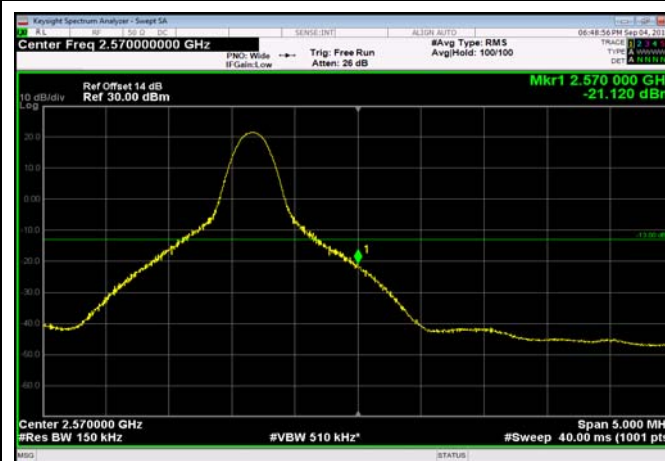

FDD07_10MHz_2565_QPSK_fullIRB_ExtraBan
ds_Range_2575~2576

FDD07_10MHz_2565_QPSK_fullIRB_ExtraBan
ds_Range_2576~2595

HighRange_FDD07_15MHz_2562.5_OneRB
_high_QPSK

HighRange_FDD07_15MHz_2562.5_OneRB
_high_Q16