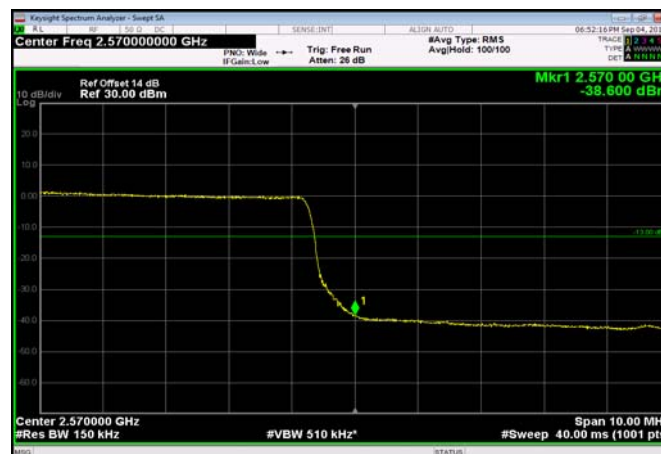

HighRange_FDD07_15MHz_2562.5_fullIRB
_High_Q16