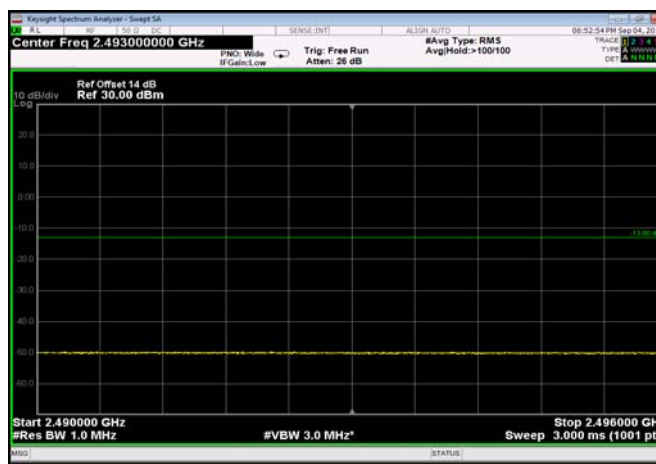

FDD07_15MHz_2562.5_QPSK_fullRB
_ExtraBands_Range_2490~2496