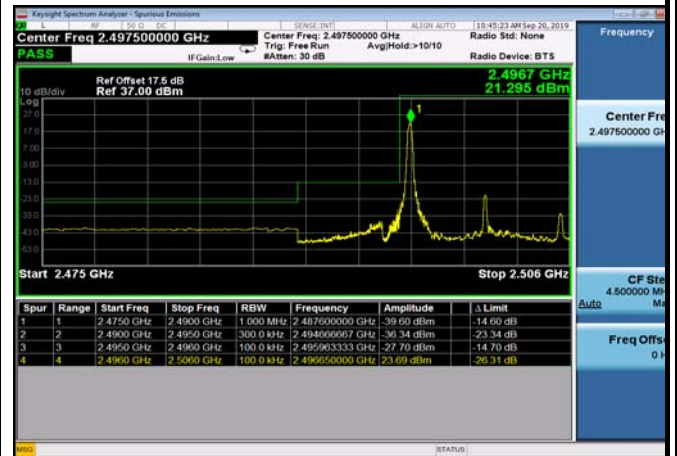

LowRange_TDD41_5MHz_2498.5_fullIRB
_LowQ16

LowRange_TDD41_10MHz_2501_OneRB
_low_QPSK

LowRange_TDD41_10MHz_2501_OneRB
_low_Q16

LowRange_TDD41_10MHz_2501_fullIRB
_LowQPSK

LowRange_TDD41_10MHz_2501_fullIRB
_LowQ16