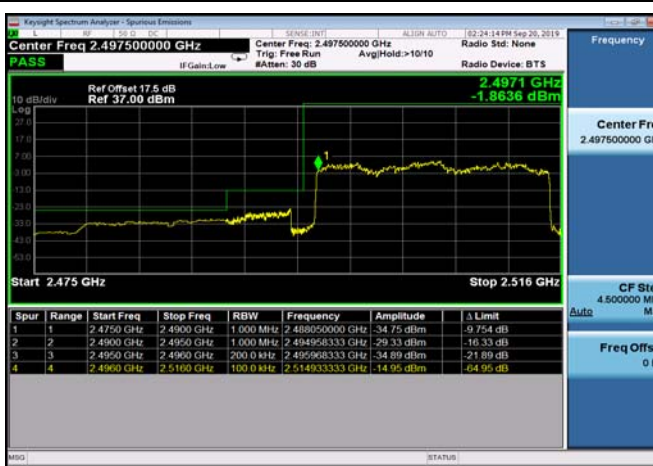

LowRange_TDD41_20MHz_2506_fullRB
_LowQPSK