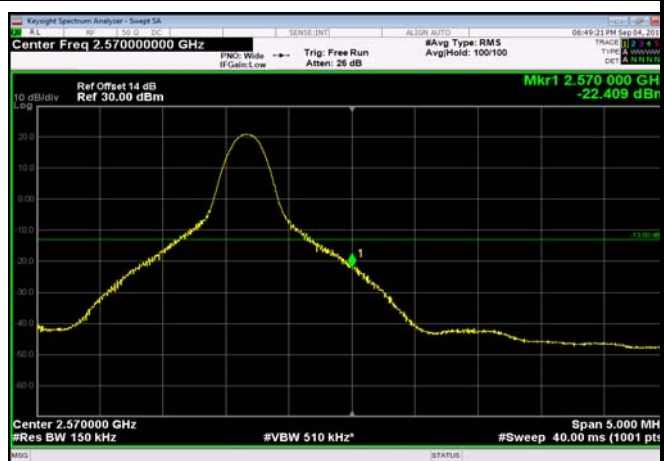

FDD07_10MHz_2565_QPSK_fullIRB_ExtraBan
ds_Range_2575~2576

FDD07_10MHz_2565_QPSK_fullIRB_ExtraBan
ds_Range_2576~2595

HighRange_FDD07_15MHz_2562.5_OneRB
_high_QPSK

HighRange_FDD07_15MHz_2562.5_OneRB
_high_Q16