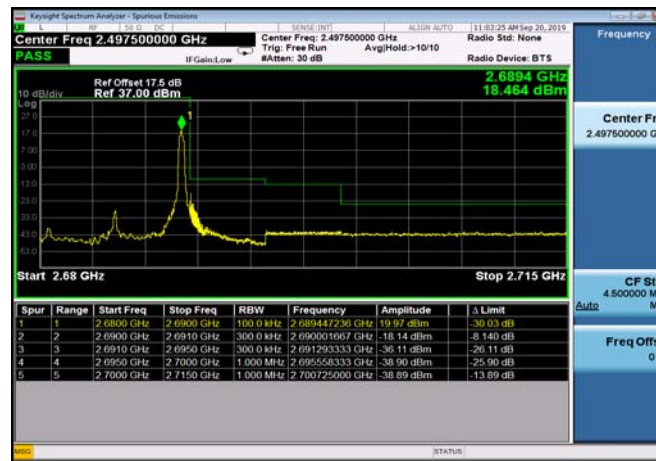

HighRange_TDD41_10MHz_2685_OneRB
_high_QPSK