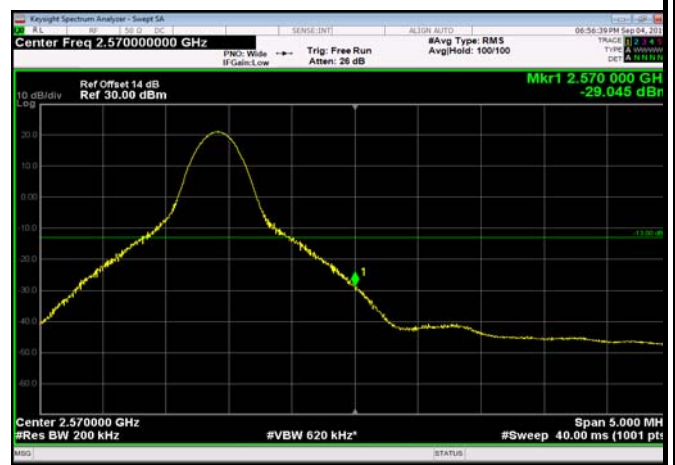

HighRange_FDD07_20MHz_2560_OneRB
_high_Q16