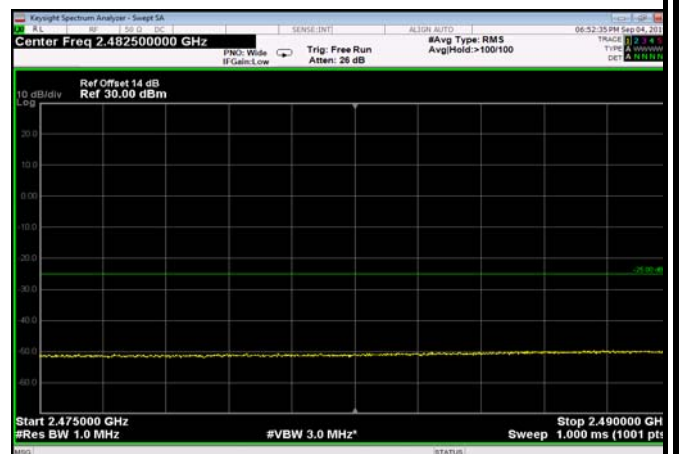

FDD07_15MHz_2562.5_QPSK_OneRB_low
_ExtraBands_Range_2490~2496

HighRange_FDD07_15MHz_2562.5_fullIRB
_High_QPSK

HighRange_FDD07_15MHz_2562.5_fullIRB
_High_Q16

FDD07_15MHz_2562.5_QPSK_fullIRB
_ExtraBands_Range_2475~2490