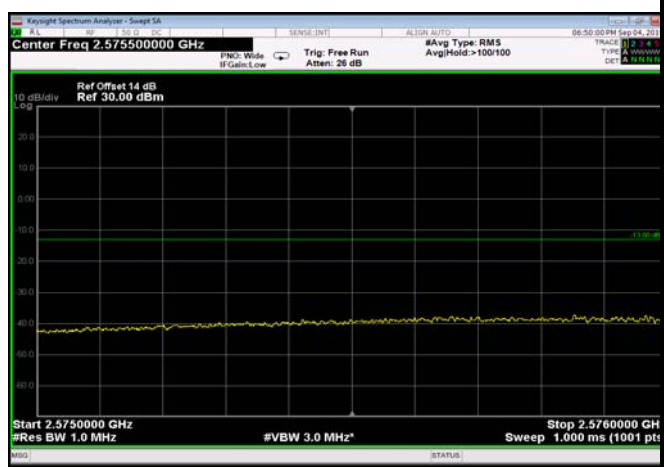

FDD07_15MHz_2562.5_Q16_OneRB_high
_ExtraBands_Range_2575~2576