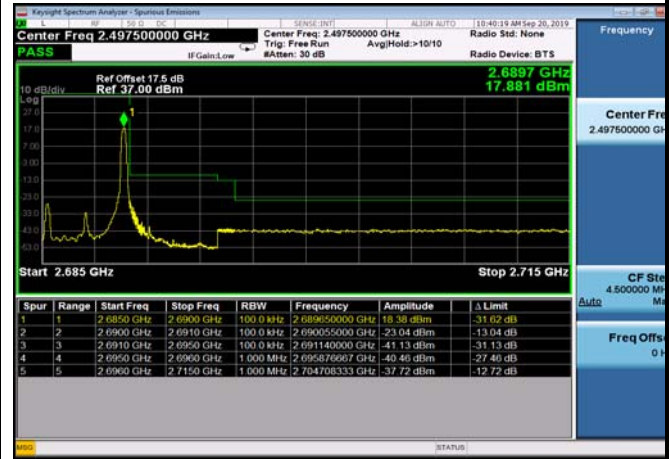

LowRange_TDD41_20MHz_2506_OneRB
_low_Q16

LowRange_TDD41_20MHz_2506_fullRB
_LowQPSK

LowRange_TDD41_20MHz_2506_fullRB
_LowQ16

HighRange_TDD41_5MHz_2687.5_OneRB
_high_QPSK

HighRange_TDD41_5MHz_2687.5_OneRB
_high_Q16