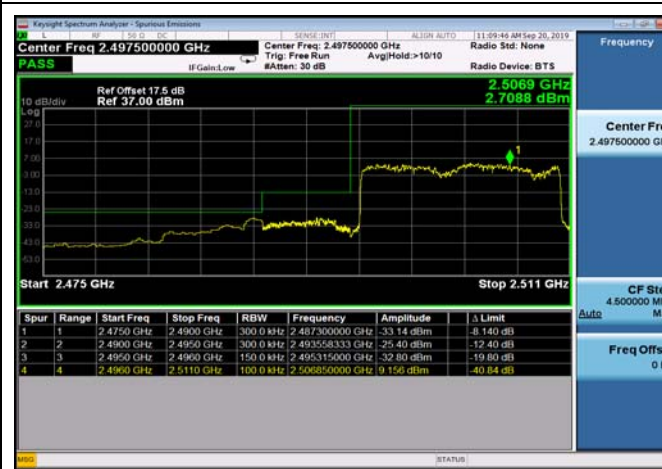

LowRange_TDD41_15MHz_2503.5_OneRB
_low_QPSK

LowRange_TDD41_15MHz_2503.5_OneRB
_low_Q16

LowRange_TDD41_15MHz_2503.5_fullRB
_LowQPSK

LowRange_TDD41_15MHz_2503.5_fullRB
_LowQ16

LowRange_TDD41_20MHz_2506_OneRB
_low_QPSK