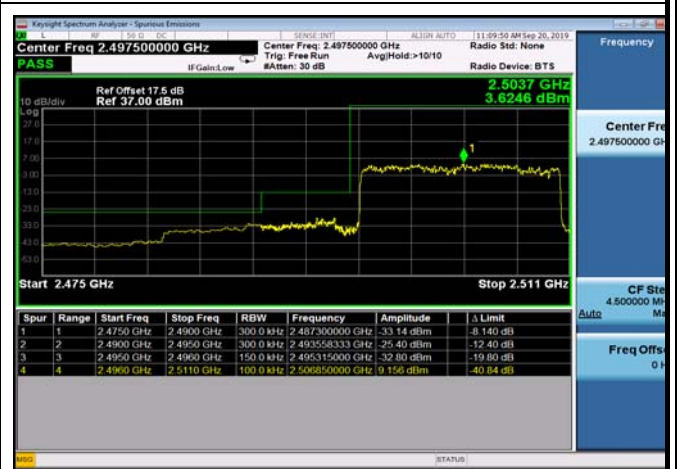

LowRange_TDD41_15MHz_2503.5_OneRB
_low_QPSK

LowRange_TDD41_15MHz_2503.5_OneRB
_low_Q16

LowRange_TDD41_15MHz_2503.5_fullRB
_LowQPSK

LowRange_TDD41_15MHz_2503.5_fullRB
_LowQ16

LowRange_TDD41_20MHz_2506_OneRB
_low_QPSK