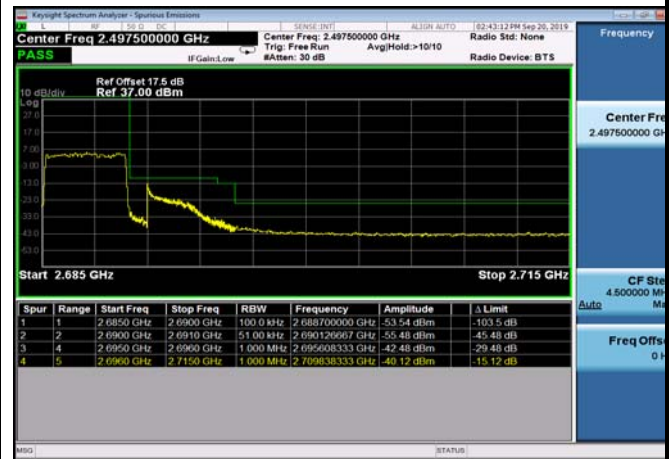

HighRange_TDD41_5MHz_2687.5_fullRB
_HighQ16