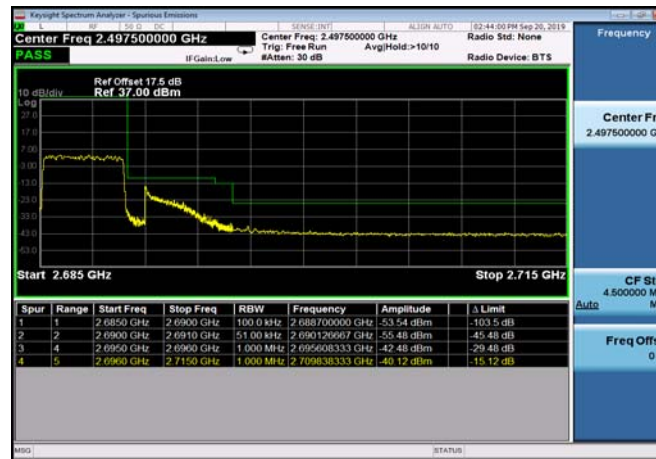

HighRange_TDD41_5MHz_2687.5_fullRB
_HighQPSK