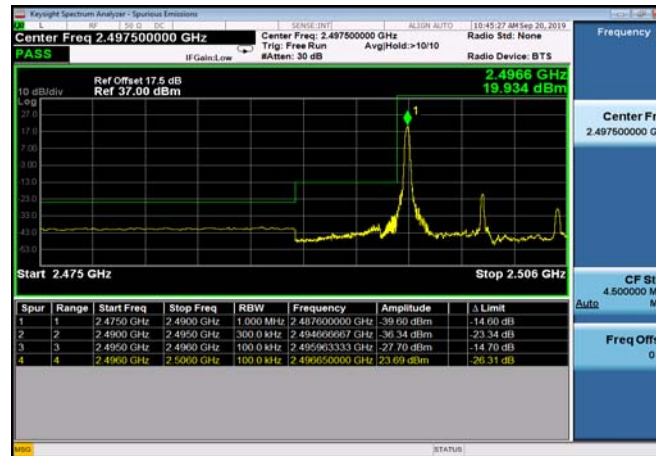

LowRange_TDD41_10MHz_2501_OneRB
_low_QPSK