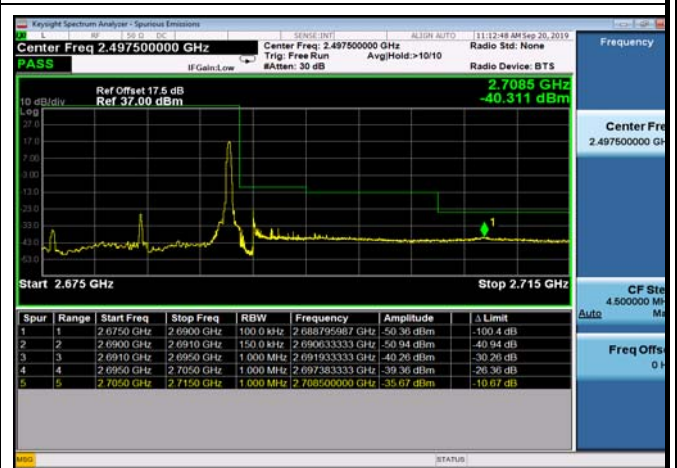

HighRange_TDD41_15MHz_2682.5_OneRB_high_Q16