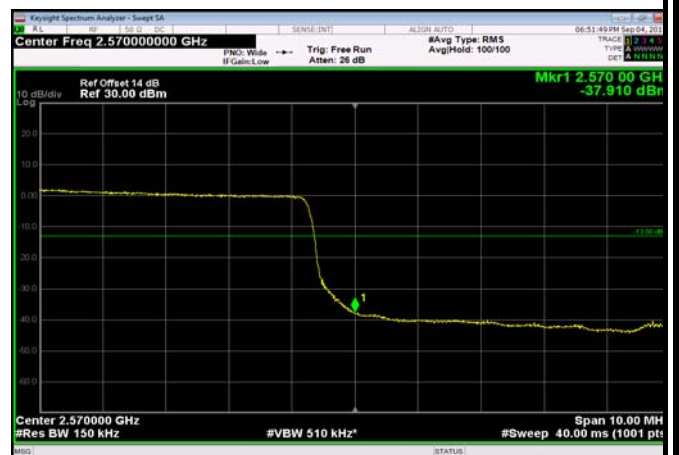

HighRange_FDD07_15MHz_2562.5_fullIRB
_High_QPSK