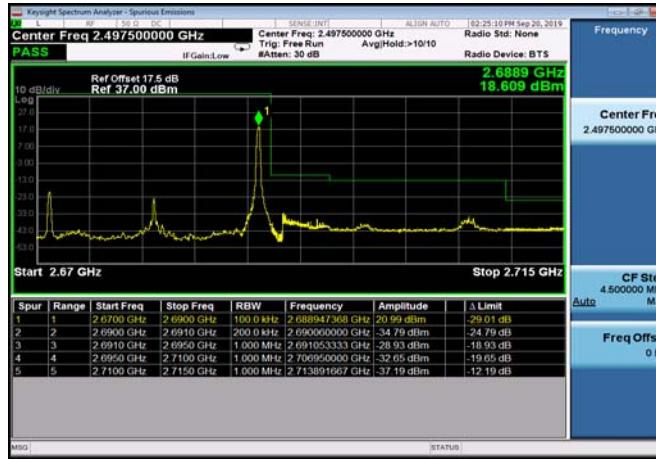

HighRange_TDD41_20MHz_2680_OneRB_high_QPSK