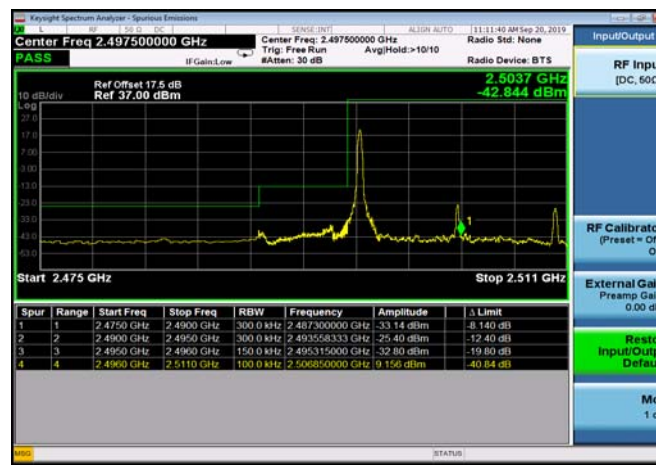

LowRange_TDD41_15MHz_2503.5_OneRB
_low_QPSK