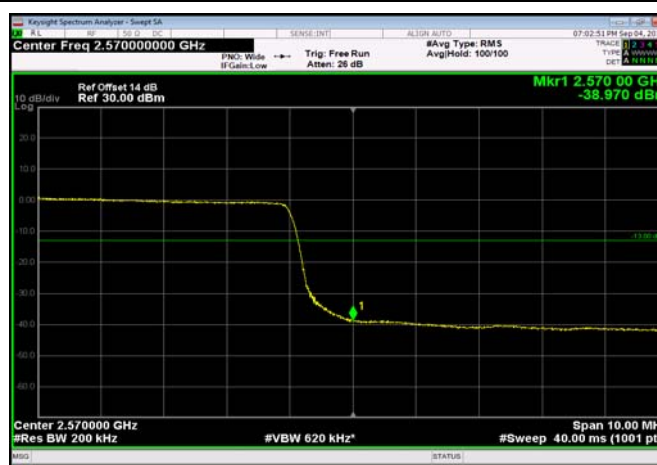

HighRange_ FDD07_20MHz_2560_fullIRB
_High_Q16