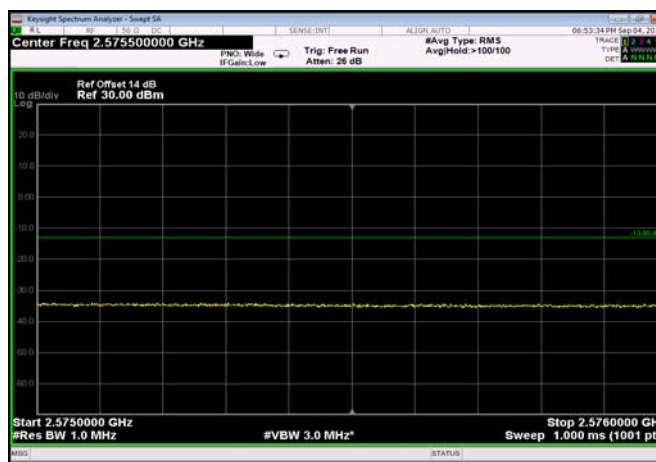

FDD07_15MHz_2562.5_QPSK_fullRB
_ExtraBands_Range_2575~2576