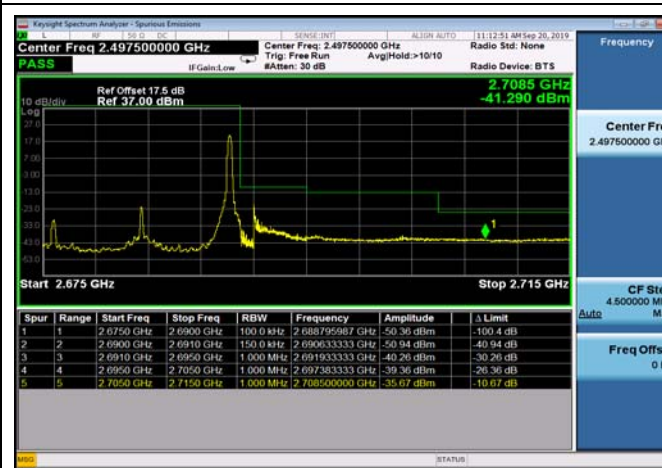

HighRange_TDD41_15MHz_2682.5_OneRB_high_QPSK