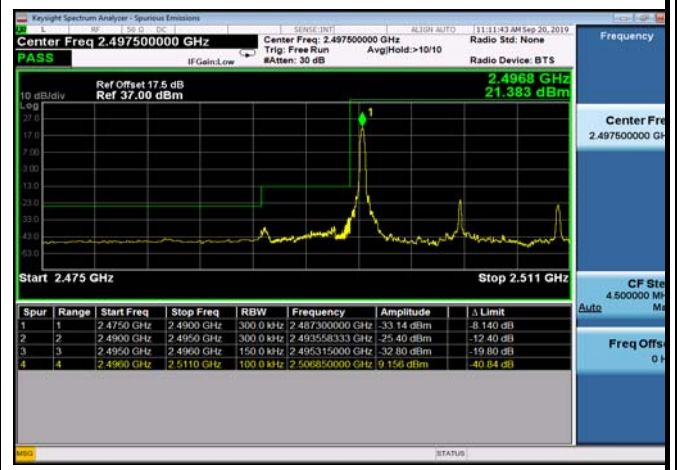

LowRange_TDD41_15MHz_2503.5_OneRB
_low_Q16