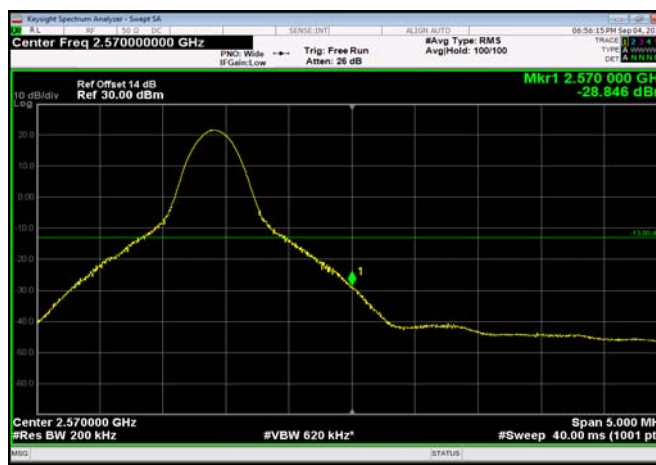

HighRange_FDD07_20MHz_2560_OneRB
_high_QPSK