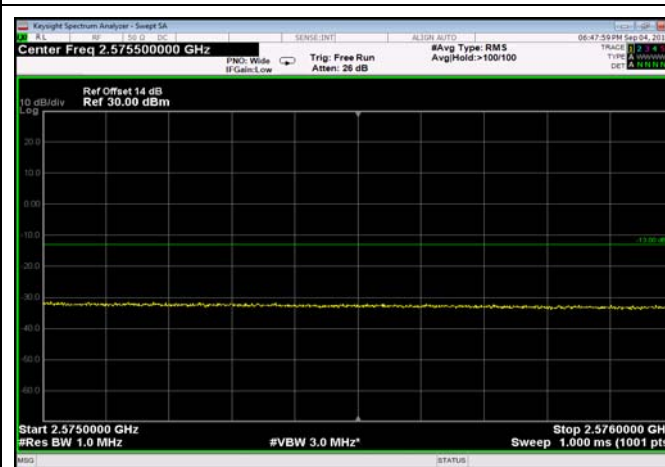

FDD07_10MHz_2565_QPSK_fullIRB_ExtraBan
ds_Range_2575~2576

FDD07_10MHz_2565_QPSK_fullIRB_ExtraBan
ds_Range_2576~2595

HighRange_FDD07_15MHz_2562.5_OneRB
_high_QPSK

HighRange_FDD07_15MHz_2562.5_OneRB
_high_Q16