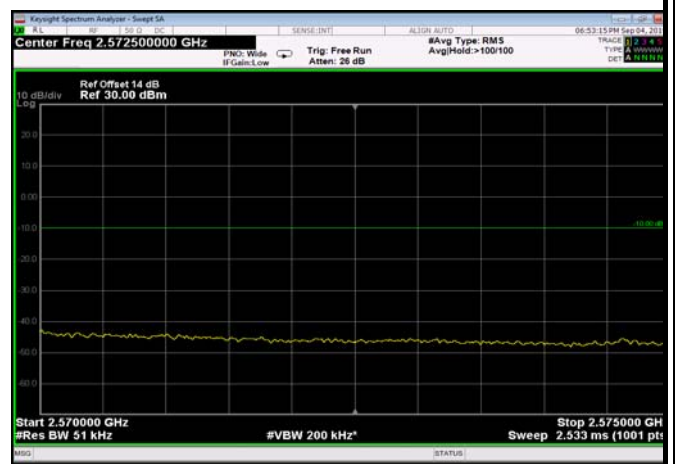

FDD07_15MHz_2562.5_QPSK_fullRB
_ExtraBands_Range_2570~2575