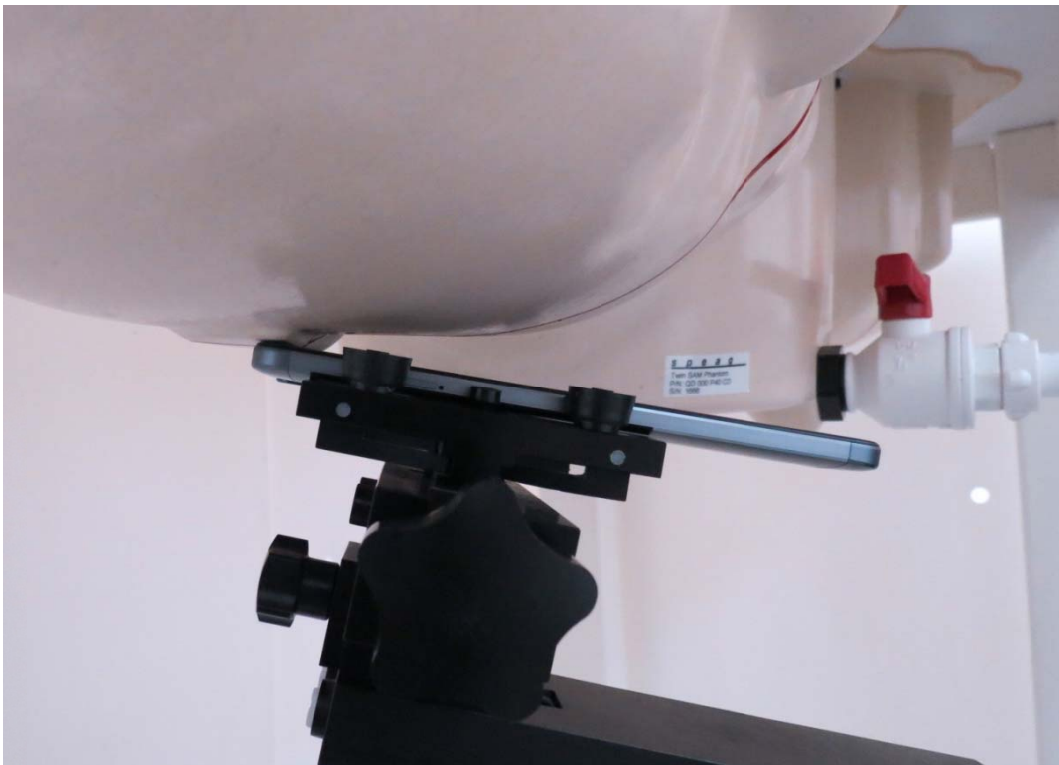

Left Hand Touch Cheek Position

Left Hand Tilt 15 Degree Position

Right Hand Touch Cheek Position

Right Hand Tilt 15 Degree Position

Back Side, the distance from handset to the bottom of the Phantom is 10mm

Front Side, the distance from handset to the bottom of the Phantom is 10mm

Left Side, the distance from handset to the bottom of the Phantom is 10mm

Right Side, the distance from handset to the bottom of the Phantom is 10mm

Top Side, the distance from handset to the bottom of the Phantom is 10mm

Bottom Side, the distance from handset to the bottom of the Phantom is 10mm