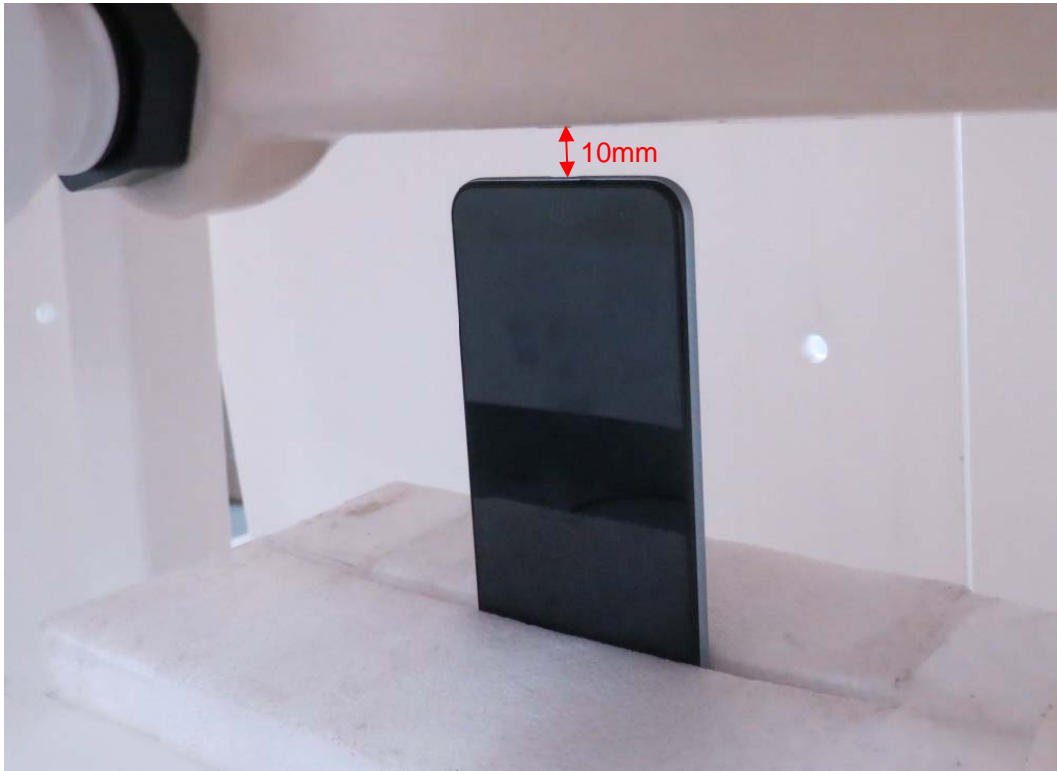

Left Hand Touch Cheek Position

Left Hand Tilt 15 Degree Position

Right Hand Touch Cheek Position

Right Hand Tilt 15 Degree Position

Back Side, the distance from handset to the bottom of the Phantom is 10mm

Front Side, the distance from handset to the bottom of the Phantom is 10mm

Left Side, the distance from handset to the bottom of the Phantom is 10mm

Right Side, the distance from handset to the bottom of the Phantom is 10mm

Top Side, the distance from handset to the bottom of the Phantom is 10mm

Bottom Side, the distance from handset to the bottom of the Phantom is 10mm