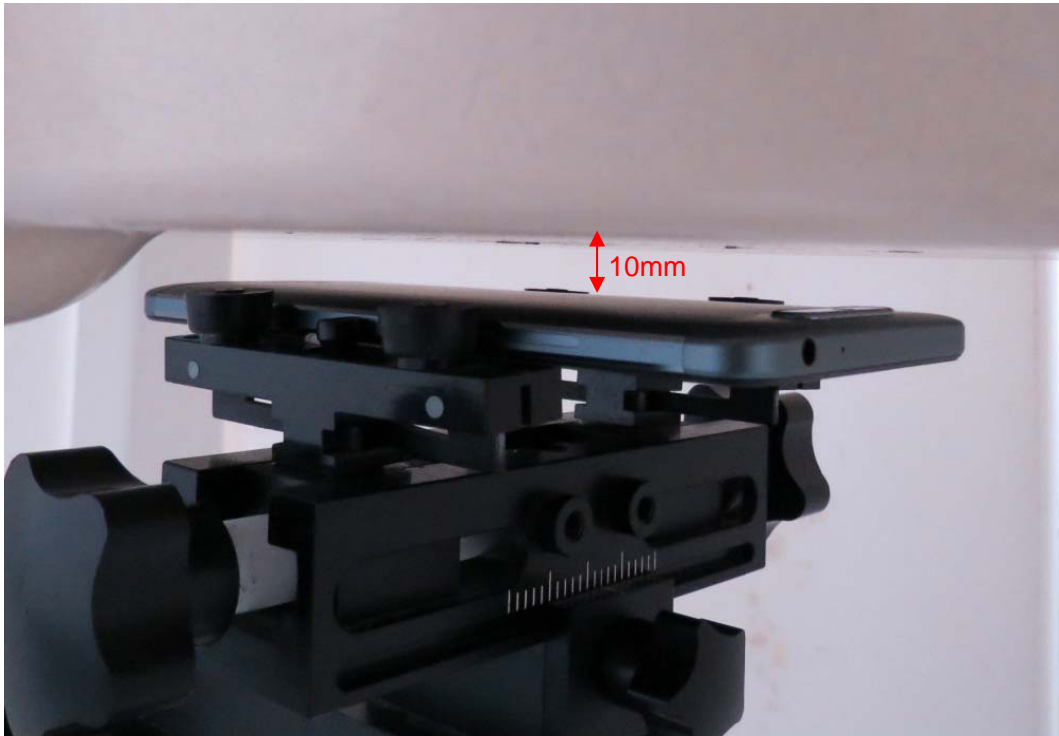

Left Hand Touch Cheek Position

Left Hand Tilt 15 Degree Position

Right Hand Touch Cheek Position

Right Hand Tilt 15 Degree Position

Back Side, the distance from handset to the bottom of the Phantom is 10mm

Front Side, the distance from handset to the bottom of the Phantom is 10mm

Left Side, the distance from handset to the bottom of the Phantom is 10mm

Right Side, the distance from handset to the bottom of the Phantom is 10mm

Top Side, the distance from handset to the bottom of the Phantom is 10mm

Bottom Side, the distance from handset to the bottom of the Phantom is 10mm