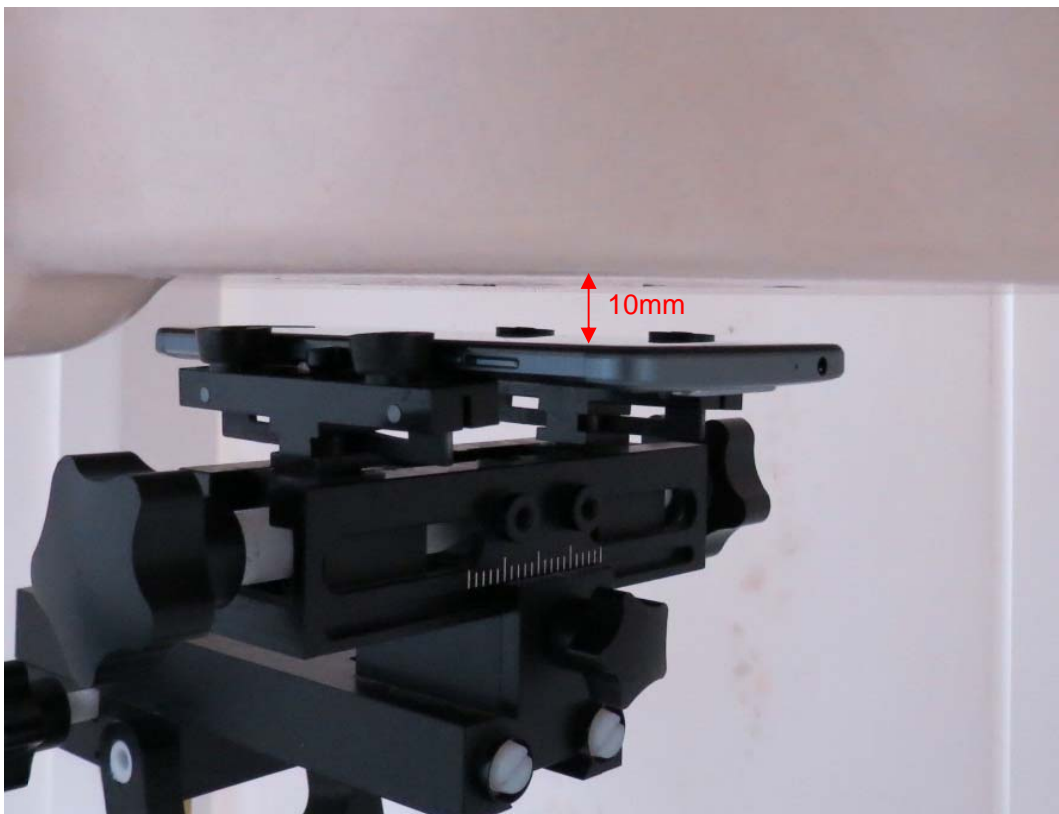

Left Hand Touch Cheek Position

Left Hand Tilt 15 Degree Position

Right Hand Touch Cheek Position

Right Hand Tilt 15 Degree Position

Back Side, the distance from handset to the bottom of the Phantom is 10mm

Front Side, the distance from handset to the bottom of the Phantom is 10mm

Left Side, the distance from handset to the bottom of the Phantom is 10mm

Right Side, the distance from handset to the bottom of the Phantom is 10mm

Top Side, the distance from handset to the bottom of the Phantom is 10mm

Bottom Side, the distance from handset to the bottom of the Phantom is 10mm