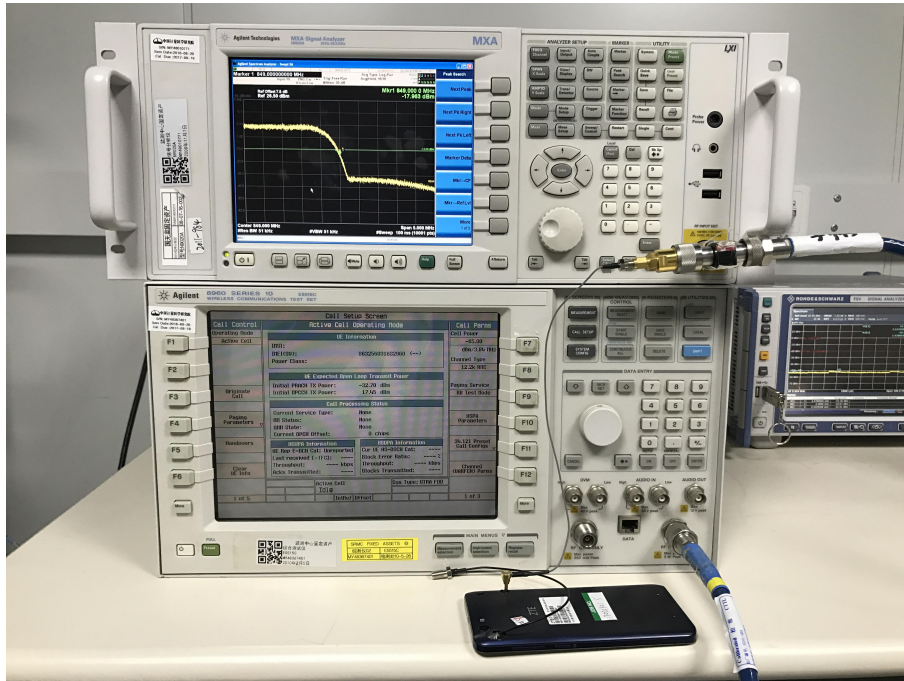

Registration
No.910917

TEST SETUP PHOTO

CONTENTS

1 GSM/WCDMA/LTE RF TEST SETUP.....	1
2 BLUETOOTH/BLE/WLAN RF TEST SETUP.....	2
3 EMC TEST SETUP.....	4

1 GSM/WCDMA/LTE RF TEST SETUP

Pic1: Spurious RF Conducted Emissions Test setup

Pic2: Radiated Spurious Emissions Test setup

2 Bluetooth/BLE/WLAN RF TEST SETUP

Pic3: Spurious RF Conducted Emissions Test setup

Pic4: Spurious Radiated Emissions Test setup (30MHz~1GHz)

Pic5: Spurious Radiated Emissions Test setup (1GHz~25GHz)