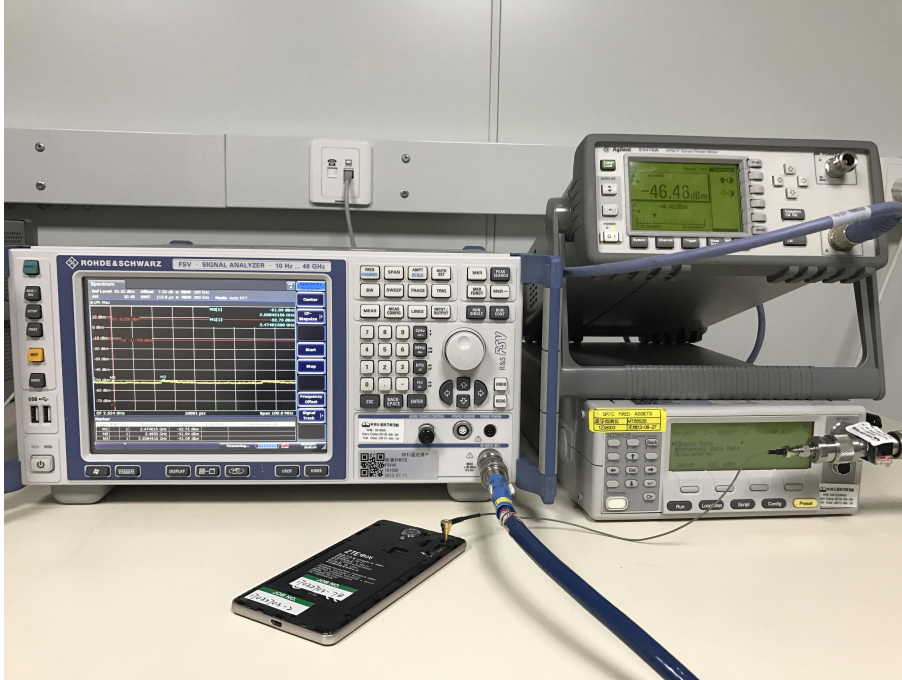

Registration
No.910917

TEST SETUP PHOTO

CONTENTS

1 GSM/WCDMA/LTE RF TEST SETUP.....	1
2 BLUETOOTH/BLE/WLAN RF TEST SETUP.....	2
3 EMC TEST SETUP.....	4

1 GSM/WCDMA/LTE RF TEST SETUP

Pic1: Spurious RF Conducted Emissions Test setup

Pic2: Radiated Spurious Emissions Test setup

2 Bluetooth/BLE/WLAN RF TEST SETUP

Pic3: Spurious RF Conducted Emissions Test setup

Pic4: Spurious Radiated Emissions Test setup (30MHz~1GHz)

Pic5: Spurious Radiated Emissions Test setup (1GHz~25GHz)