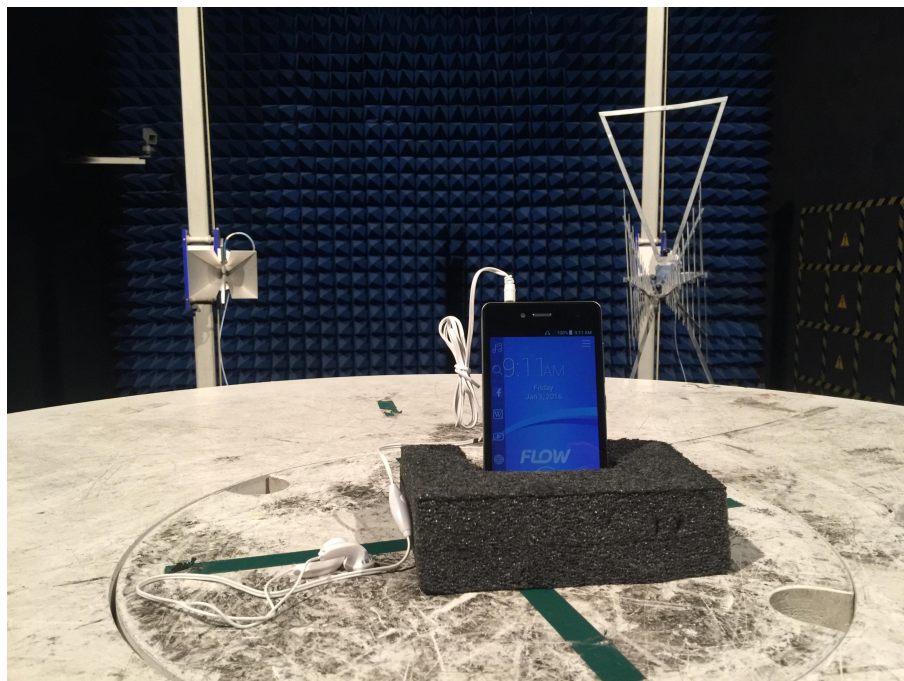

Registration
No.910917

TEST SETUP PHOTO

CONTENTS

1 GSM/WCDMA/LTE RF TEST SETUP.....	1
2 BLUETOOTH/BLE/WLAN RF TEST SETUP.....	2
3 EMC TEST SETUP.....	4

1 GSM/WCDMA/LTE RF TEST SETUP

Pic1: Spurious RF Conducted Emissions Test setup

Pic2: Radiated Spurious Emissions Test setup

2 Bluetooth/BLE/WLAN RF TEST SETUP

Pic3: Spurious RF Conducted Emissions Test setup

Pic4: Spurious Radiated Emissions Test setup (30MHz~1GHz)

Pic5: Spurious Radiated Emissions Test setup (1GHz~25GHz)