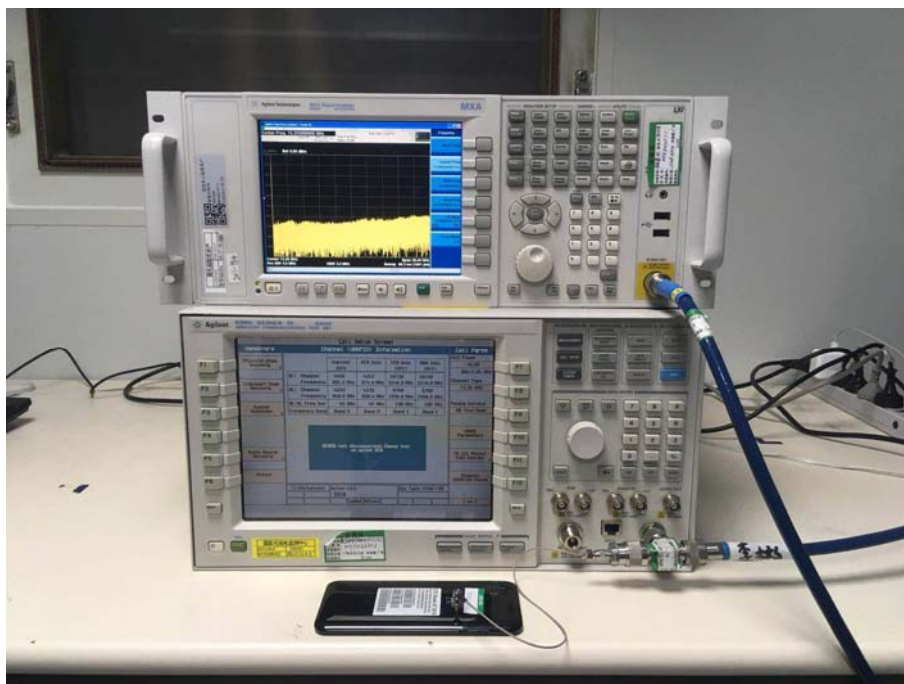

**TEST SETUP**

RF Conducted Test setup (GSM/WCDMA/LTE)

RF Conducted Test setup (LTE)

RF Conducted Test setup (BT/WIFI)

Radiated Emissions Test Setup (with laptop)

Radiated Emissions Test Setup (with charger)

Radiated Emissions Test Setup below 30MHz

Above 1GHz Radiated Emissions Test Setup (with laptop)

Above 1GHz Radiated Emissions Test Setup (with charger)

Conducted Emissions Test Setup (with charger)