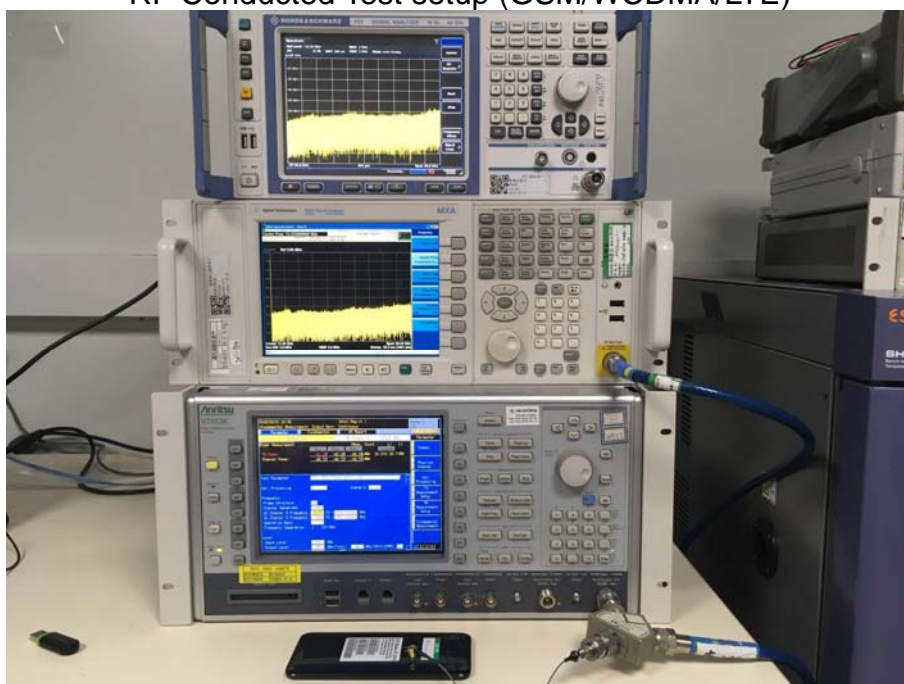

**TEST SETUP**

RF Conducted Test setup (GSM/WCDMA/LTE)

RF Conducted Test setup (LTE)

RF Conducted Test setup (BT/WIFI)

Radiated Emissions Test Setup (with laptop)

Radiated Emissions Test Setup (with charger)

Radiated Emissions Test Setup below 30MHz

Above 1GHz Radiated Emissions Test Setup (with laptop)

Above 1GHz Radiated Emissions Test Setup (with charger)

Conducted Emissions Test Setup (with charger)