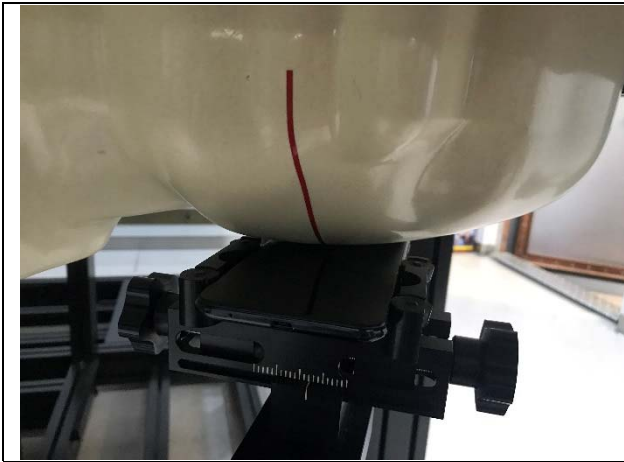

TEST SETUP

Cheek position, left side

Tilt position, left side

Cheek position, Right side

Tilt position, Right side

FLAT position, Front

FLAT position, Back

FLAT position, Top

FLAT position, Bottom

FLAT position, Left

FLAT position, Right

10mm Spacer

The thickness of EUT:5mm