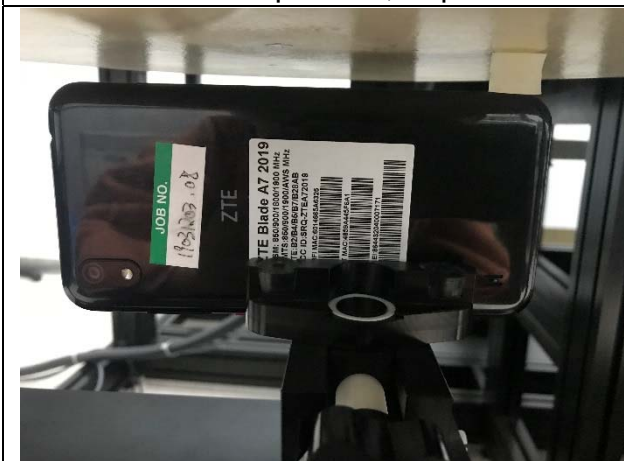

TEST SETUP

Cheek position, left side

Tilt position, left side

Cheek position, Right side

Tilt position, Right side

FLAT position, Front

FLAT position, Back

FLAT position, Top

FLAT position, Bottom

FLAT position, Left

FLAT position, Right

10mm Spacer

The thickness of EUT:5mm