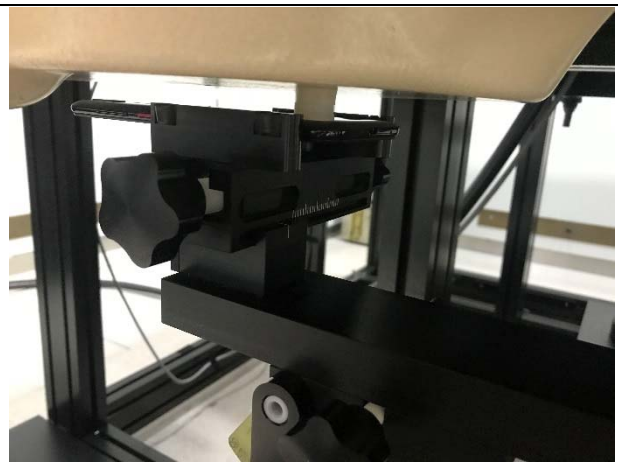

TEST SETUP

Cheek position, left side

Tilt position, left side

Cheek position, Right side

Tilt position, Right side

FLAT position, Front

FLAT position, Back

FLAT position, Top

FLAT position, Bottom

FLAT position, Left

FLAT position, Right

10mm Spacer

The thickness of EUT:5mm