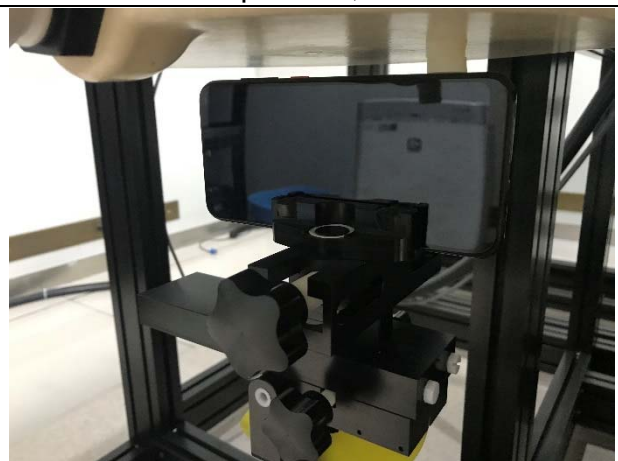

TEST SETUP

Cheek position, left side

Tilt position, left side

Cheek position, Right side

Tilt position, Right side

FLAT position, Front

FLAT position, Back

FLAT position, Top

FLAT position, Bottom

FLAT position, Left

FLAT position, Right

10mm Spacer

The thickness of EUT:5mm