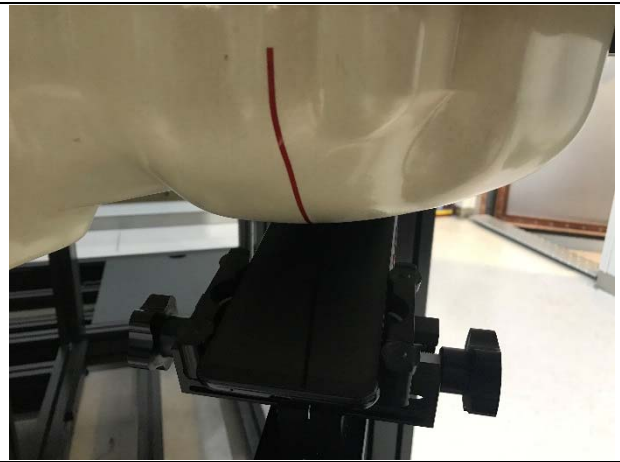

TEST SETUP

Cheek position, left side

Tilt position, left side

Cheek position, Right side

Tilt position, Right side

FLAT position, Front

FLAT position, Back

FLAT position, Top

FLAT position, Bottom

FLAT position, Left

FLAT position, Right

10mm Spacer

The thickness of EUT:5mm