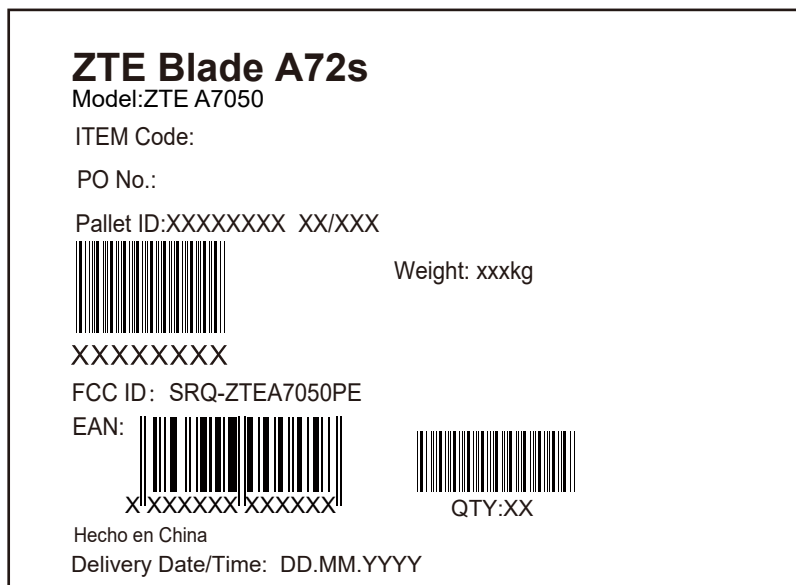

078761003916

size:40*30mm 4-R0.5mm

来料

size:40*30mm 4-R0.5mm

Sale box label:078761000527 60*35mm(PET)

打样稿

master box label:

Size: 110*150mm

托盘二维码标贴:

Pallet label:

Size: 110*150mm