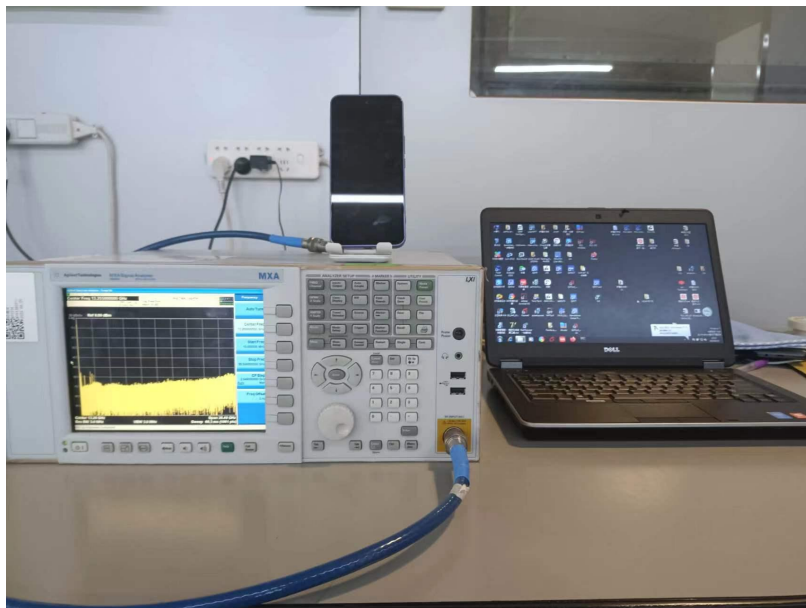

TEST SETUP

RF Conducted Test setup (GSM/WCDMA/LTE)

RF Conducted Test setup (BT/WIFI)

9KHz~30MHz

30MHz~1GHz

>1GHz