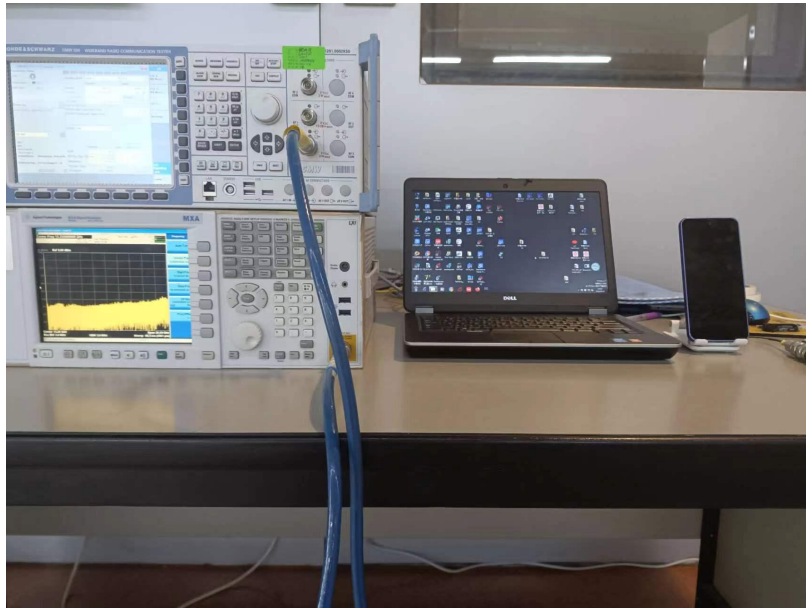

TEST SETUP

RF Conducted Test setup (GSM/WCDMA/LTE)

RF Conducted Test setup (BT/WIFI)

9KHz~30MHz

30MHz~1GHz

>1GHz