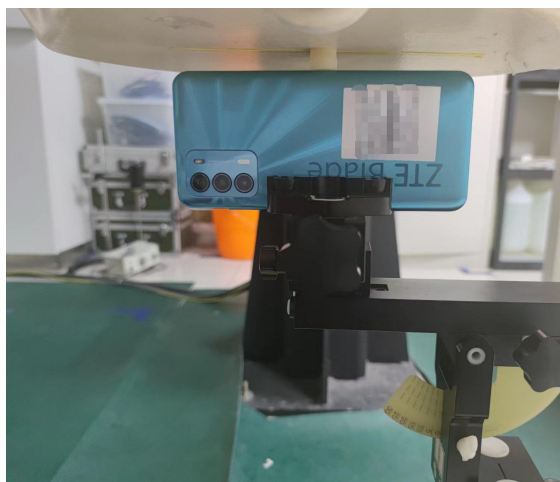

---

**SETUP PHOTOGRAPH**

Left Cheek

Left Tilt

Right Cheek

Right Tilt

Back(10mm)

Front(10mm)

Top(10mm)

Bottom(10mm)

Left(10mm)

Right(10mm)