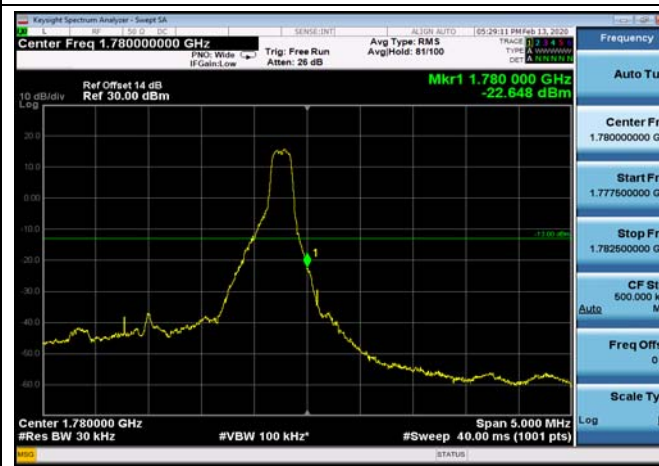

HighRange_FDD66_1.4MHz_1779.3_OneRB
_high_QPSK