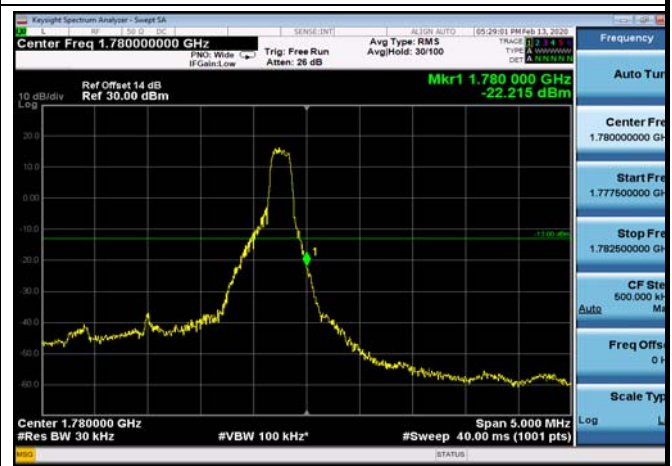

HighRange_FDD66_1.4MHz_1779.3_OneRB
_high_Q16