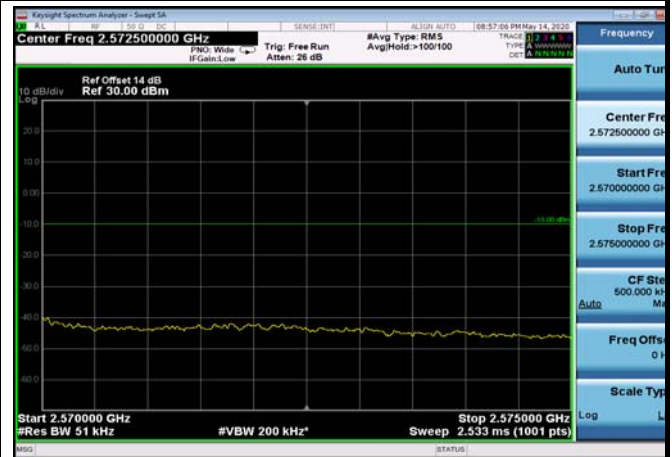

FDD07_15MHz_2562.5_QPSK_fullIRB
_ExtraBands_Range_2570~2575