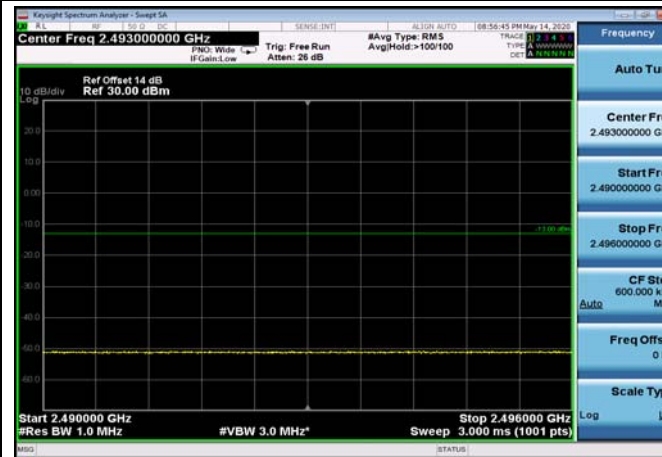

FDD07_15MHz_2562.5_QPSK_fullIRB
_ExtraBands_Range_2490~2496