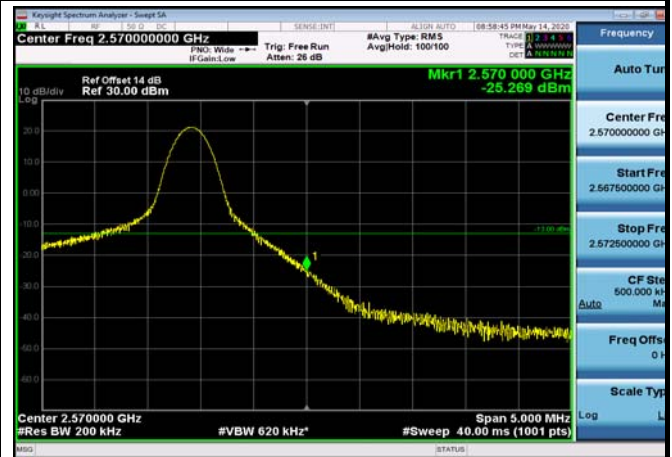

HighRange_FDD07_20MHz_2560_OneRB
_high_Q16