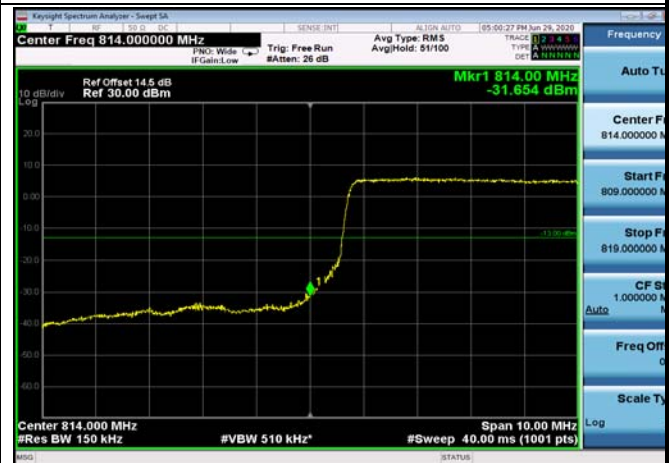

LowRange_FDD26_10MHz_819_OneRB
_low_Q16

LowRange_FDD26_10MHz_819_fullRB
_Low_QPSK

LowRange_FDD26_10MHz_819_fullRB
_Low_Q16

LowRange_FDD26_15MHz_821.5_OneRB
_low_QPSK

LowRange_FDD26_15MHz_821.5_OneRB
_low_Q16

LowRange_FDD26_15MHz_821.5_fullIRB
_Low_QPSK

LowRange_FDD26_15MHz_821.5_fullIRB
_Low_Q16

HighRange_FDD26_1.4MHz_848.3_OneRB
_high_QPSK

HighRange_FDD26_1.4MHz_848.3_OneRB
_high_Q16

HighRange_FDD26_1.4MHz_848.3_fullRB_High_QPSK