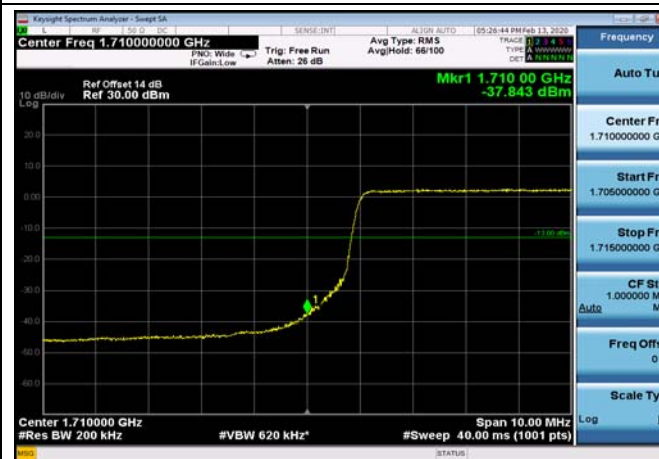

HighRange_FDD26_15MHz_841.5_fullIRB
_High_QPSK

HighRange_FDD26_15MHz_841.5_fullIRB
_High_Q16

LowRange_FDD66_20MHz_1720_OneRB
_low_QPSK

LowRange_FDD66_20MHz_1720_OneRB
_low_Q16

LowRange_FDD66_20MHz_1720_fullRB
_Low_QPSK