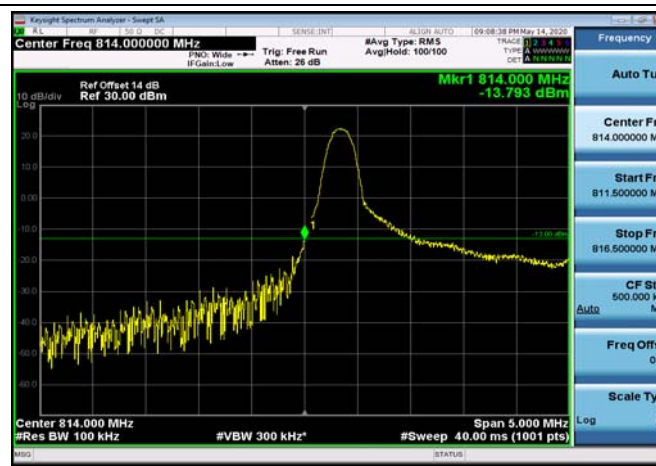

LowRange_FDD26_5MHz_816.5_OneRB
_low_QPSK