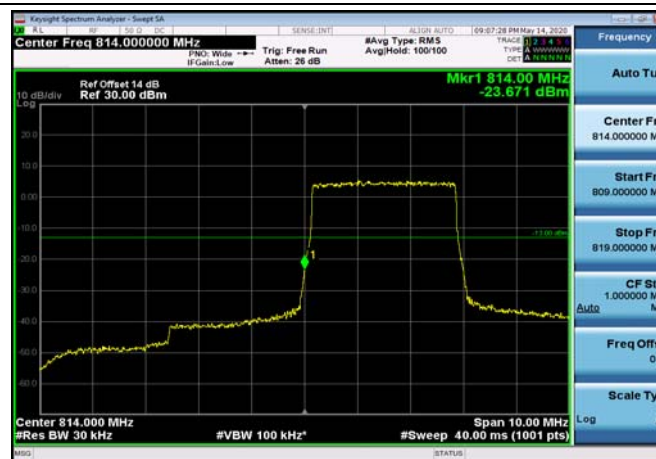

LowRange_FDD26_1.4MHz_814.7_fullIRB
_Low_Q16

LowRange_FDD26_3MHz_815.5_OneRB
_low_QPSK

LowRange_FDD26_3MHz_815.5_OneRB
_low_Q16

LowRange_FDD26_3MHz_815.5_fullRB
_Low_QPSK

LowRange_FDD26_3MHz_815.5_fullRB
_Low_Q16