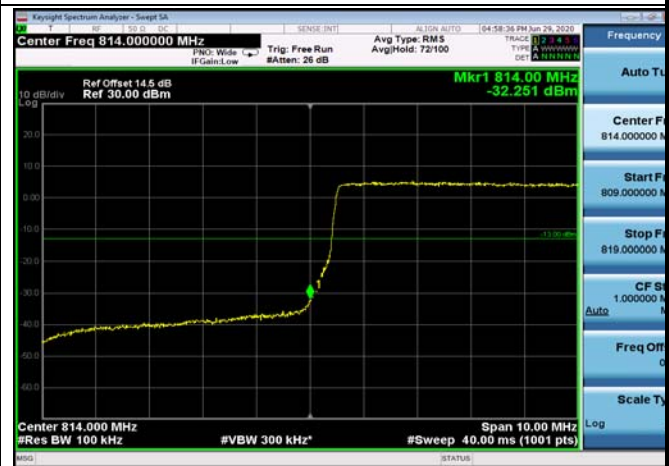

LowRange_FDD26_10MHz_819_fullRB
_Low_Q16