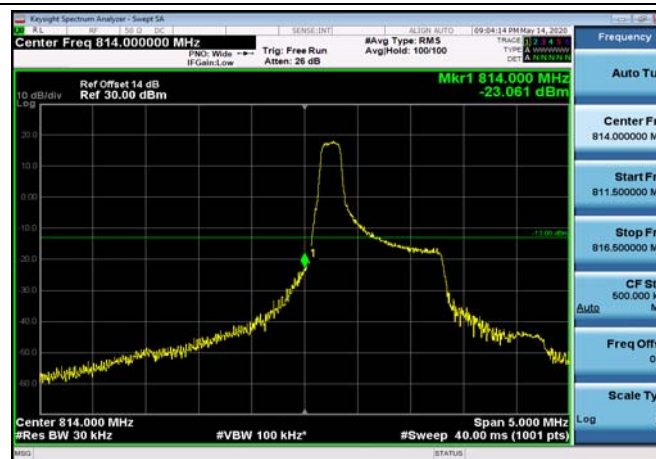

LowRange_FDD26_1.4MHz_814.7_OneRB
_low_QPSK