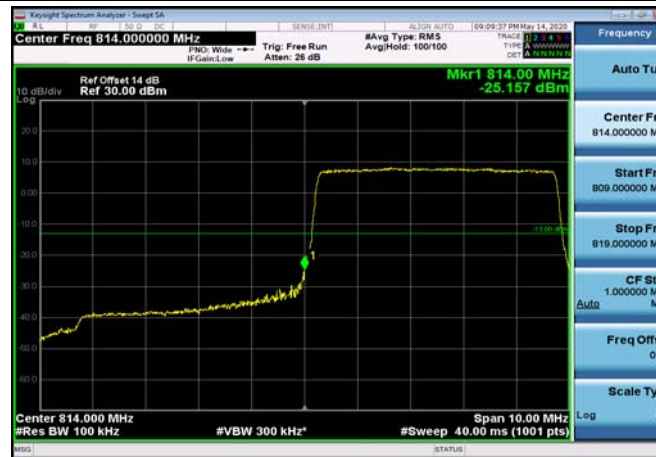

LowRange_FDD26_5MHz_816.5_OneRB
_low_QPSK

LowRange_FDD26_5MHz_816.5_OneRB
_low_Q16

LowRange_FDD26_5MHz_816.5_fullRB
_Low_QPSK

LowRange_FDD26_5MHz_816.5_fullRB
_Low_Q16

LowRange_FDD26_10MHz_819_OneRB
_low_QPSK