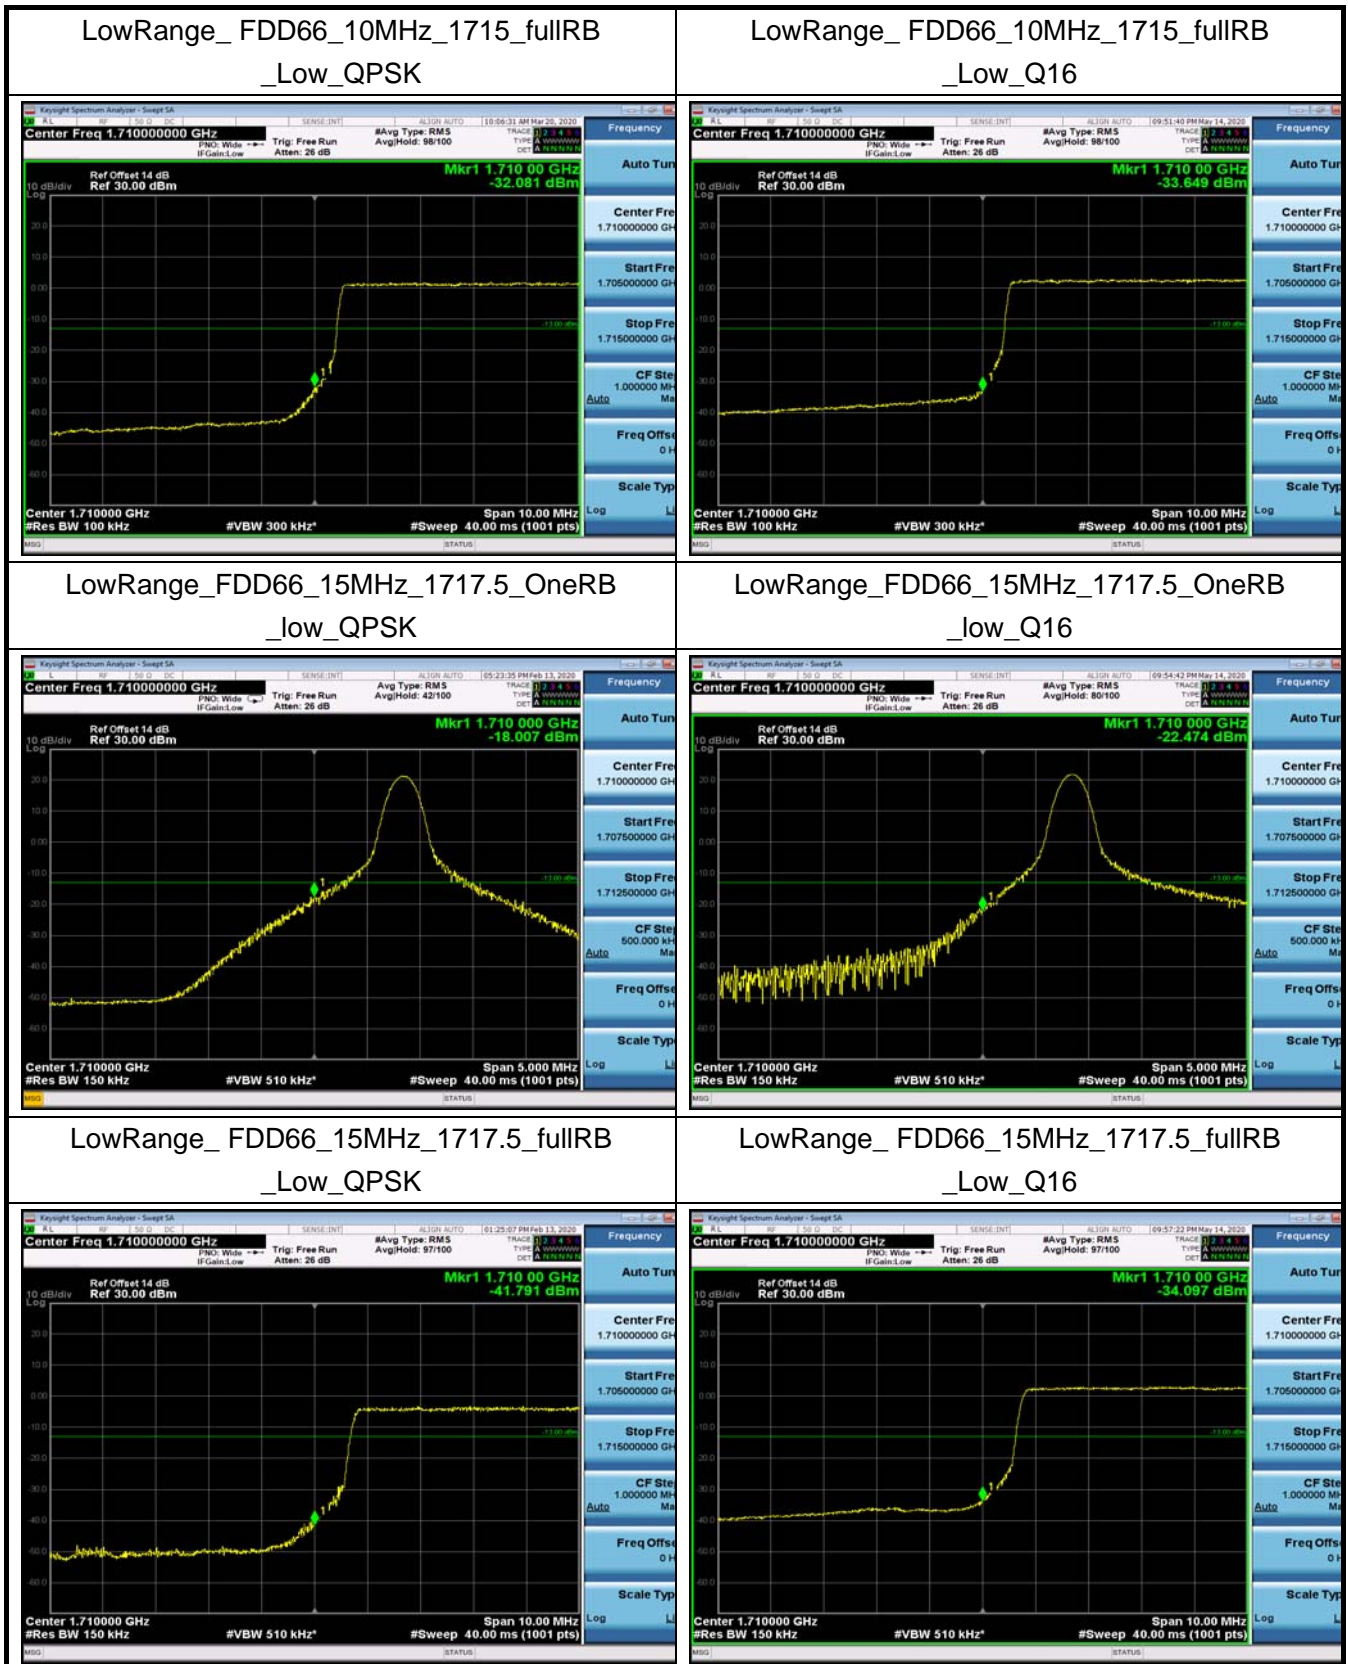

HighRange_FDD26_10MHz_844_OneRB
_high_Q16

HighRange_FDD26_10MHz_844_fullIRB
_High_QPSK

HighRange_FDD26_10MHz_844_fullIRB
_High_Q16

HighRange_FDD26_15MHz_841.5_OneRB
_high_QPSK

HighRange_FDD26_15MHz_841.5_OneRB
_high_Q16

HighRange_FDD26_15MHz_841.5_fullIRB
_High_QPSK

HighRange_FDD26_15MHz_841.5_fullIRB
_High_Q16

LowRange_FDD66_20MHz_1720_OneRB
_low_QPSK

LowRange_FDD66_20MHz_1720_OneRB
_low_Q16

LowRange_FDD66_20MHz_1720_fullRB
_Low_QPSK