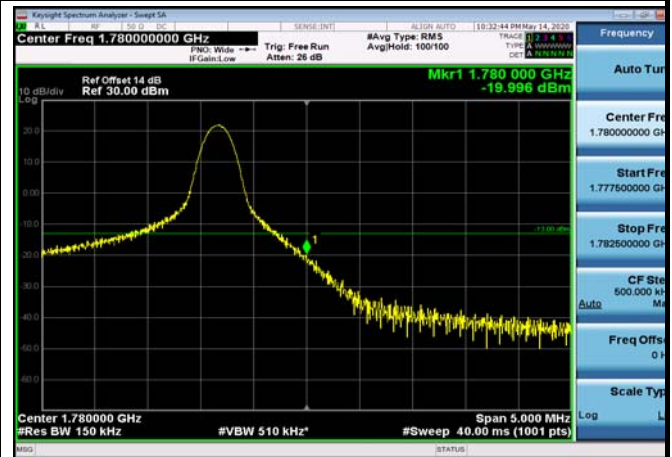

LowRange_FDD66_20MHz_1720_fullRB
_Low_Q16

HighRange_FDD66_1.4MHz_1779.3_OneRB
_high_QPSK

HighRange_FDD66_1.4MHz_1779.3_OneRB
_high_Q16

HighRange_FDD66_15MHz_1772.5_OneRB
_high_QPSK

HighRange_FDD66_15MHz_1772.5_OneRB
_high_Q16