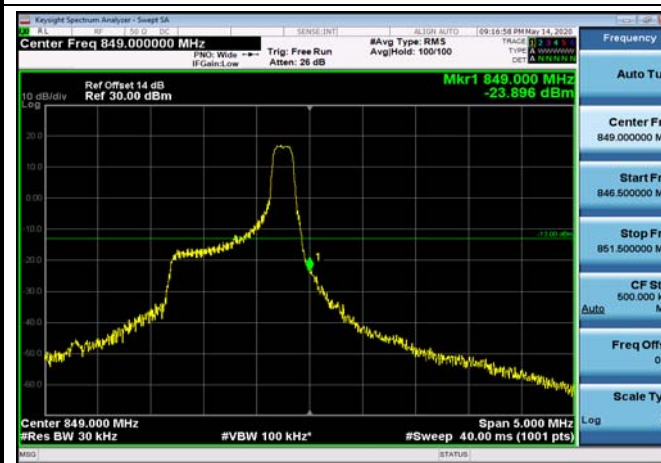

HighRange_FDD26_1.4MHz_848.3_OneRB
_high_QPSK