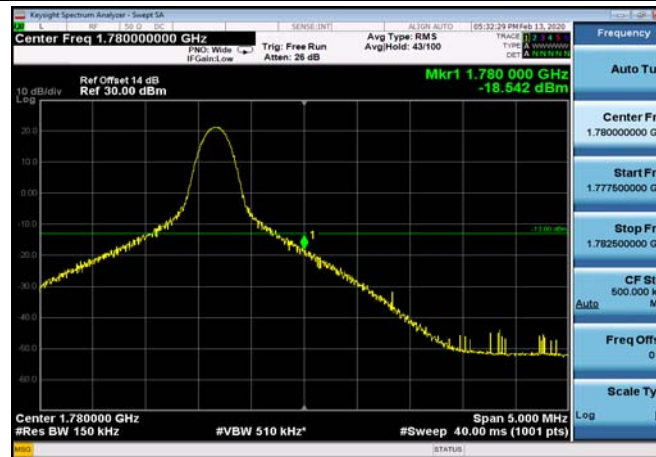

LowRange_FDD66_20MHz_1720_fullRB
_Low_Q16

HighRange_FDD66_1.4MHz_1779.3_OneRB
_high_QPSK

HighRange_FDD66_1.4MHz_1779.3_OneRB
_high_Q16

HighRange_FDD66_15MHz_1772.5_OneRB
_high_QPSK

HighRange_FDD66_15MHz_1772.5_OneRB
_high_Q16