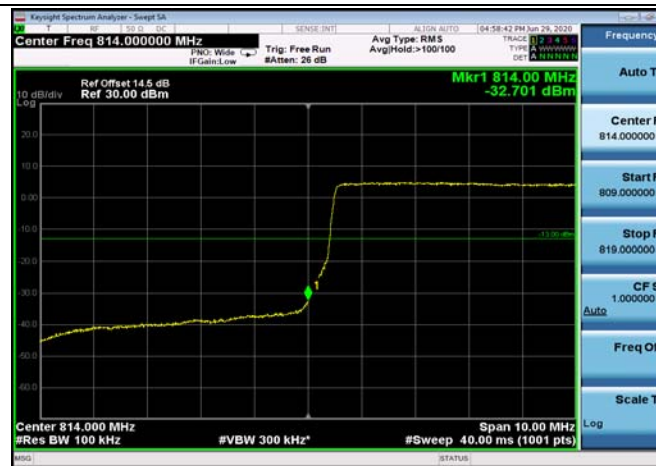

LowRange_FDD26_10MHz_819_fullRB
_Low_QPSK