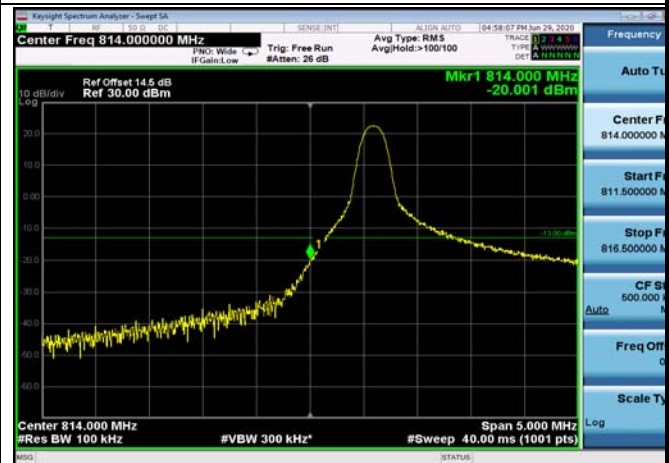

LowRange_FDD26_10MHz_819_OneRB
_low_Q16