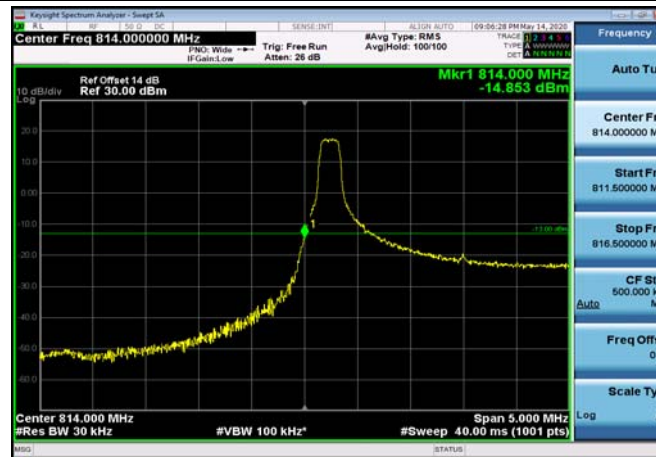

LowRange_FDD26_3MHz_815.5_OneRB
_low_QPSK