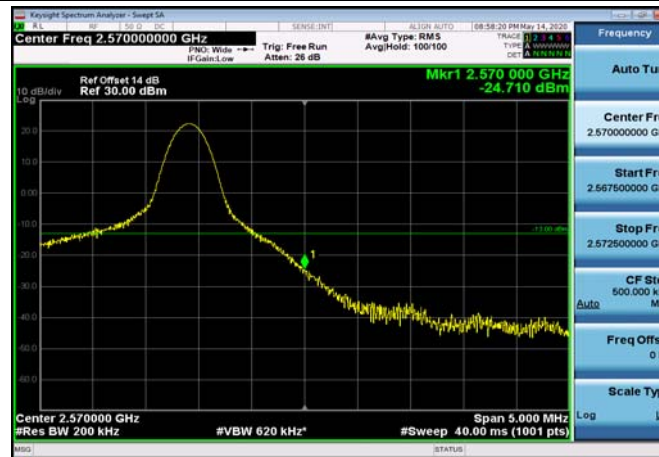

HighRange_FDD07_20MHz_2560_OneRB
_high_QPSK