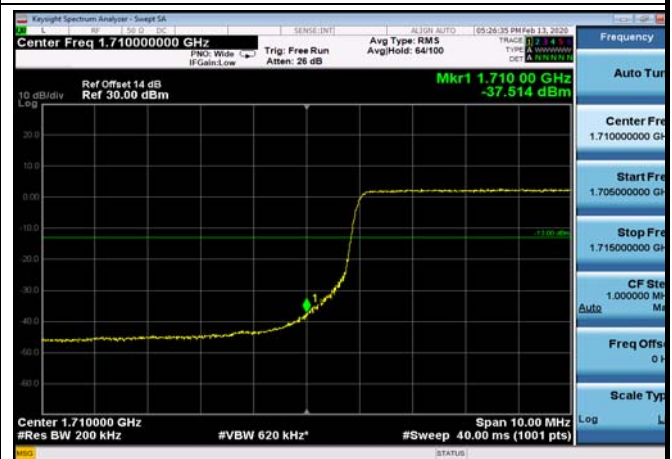

LowRange_FDD66_20MHz_1720_fullRB
_Low_Q16