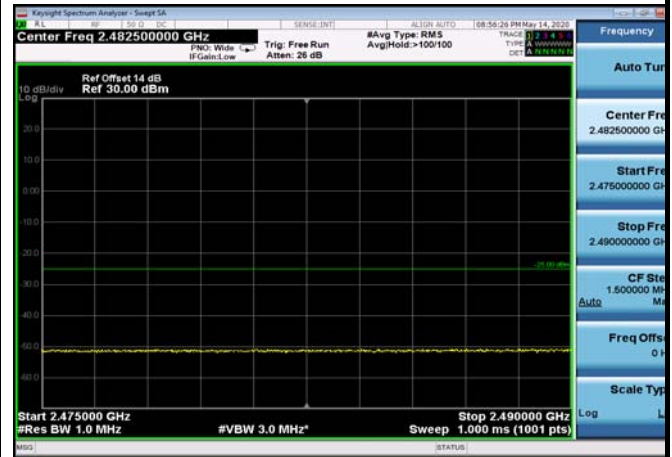

FDD07_15MHz_2562.5_QPSK_OneRB_low
_ExtraBands_Range_2490~2496

HighRange_FDD07_15MHz_2562.5_fullRB
_High_QPSK

HighRange_ FDD07_15MHz_2562.5_fullIRB
_High_Q16

FDD07_15MHz_2562.5_QPSK_fullIRB
_ExtraBands_Range_2475~2490