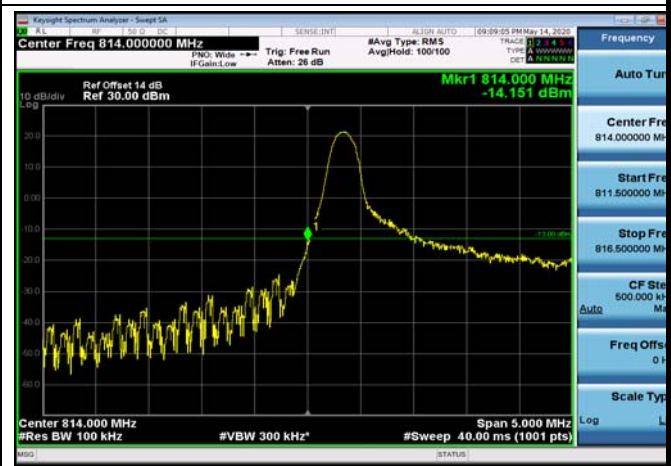

LowRange_FDD26_5MHz_816.5_OneRB
_low_Q16