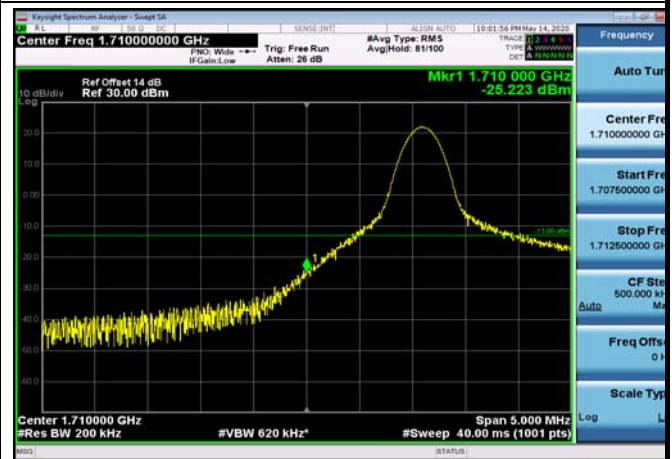

HighRange_FDD26_15MHz_841.5_fullIRB
_High_QPSK

HighRange_FDD26_15MHz_841.5_fullIRB
_High_Q16

LowRange_FDD66_20MHz_1720_OneRB
_low_QPSK

LowRange_FDD66_20MHz_1720_OneRB
_low_Q16

LowRange_FDD66_20MHz_1720_fullRB
_Low_QPSK