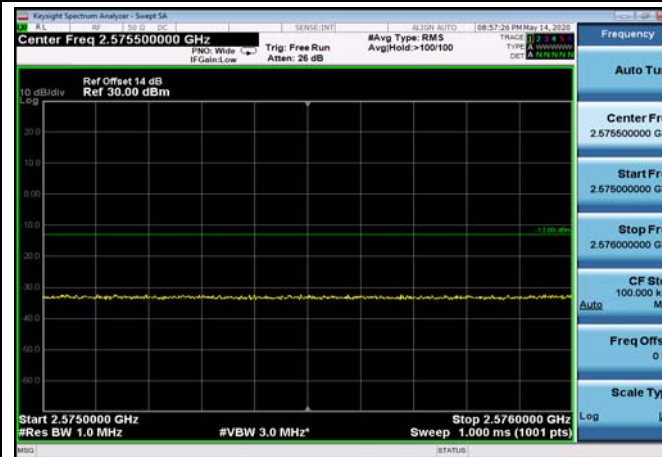

FDD07_15MHz_2562.5_QPSK_fullIRB
_ExtraBands_Range_2575~2576