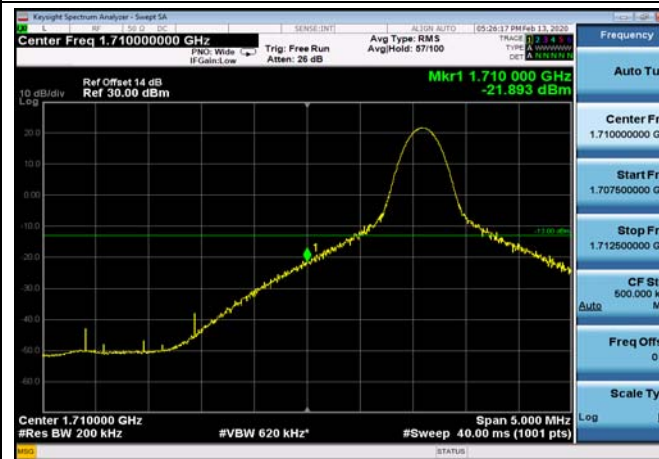

HighRange_FDD26_15MHz_841.5_fullIRB
_High_QPSK

HighRange_FDD26_15MHz_841.5_fullIRB
_High_Q16

LowRange_FDD66_20MHz_1720_OneRB
_low_QPSK

LowRange_FDD66_20MHz_1720_OneRB
_low_Q16

LowRange_FDD66_20MHz_1720_fullRB
_Low_QPSK