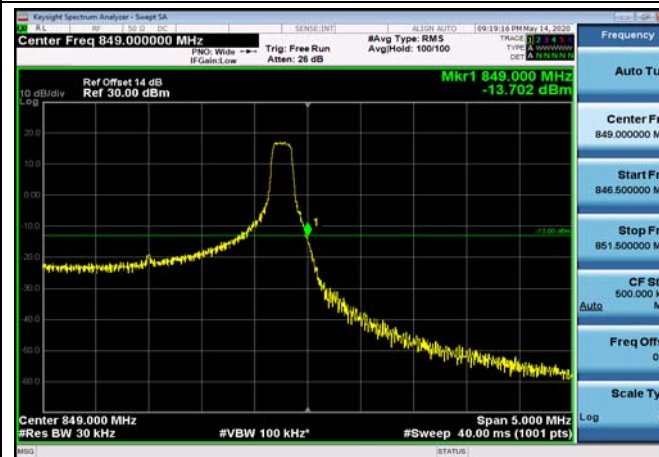

HighRange_FDD26_3MHz_847.5_OneRB_high_QPSK