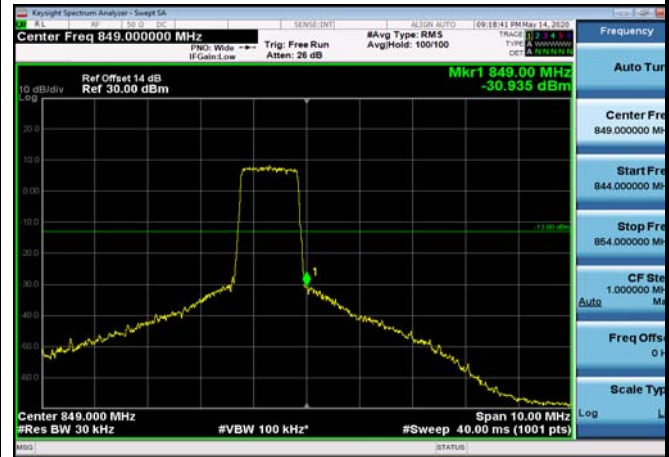

HighRange_FDD26_1.4MHz_848.3_fullRB_High_Q16