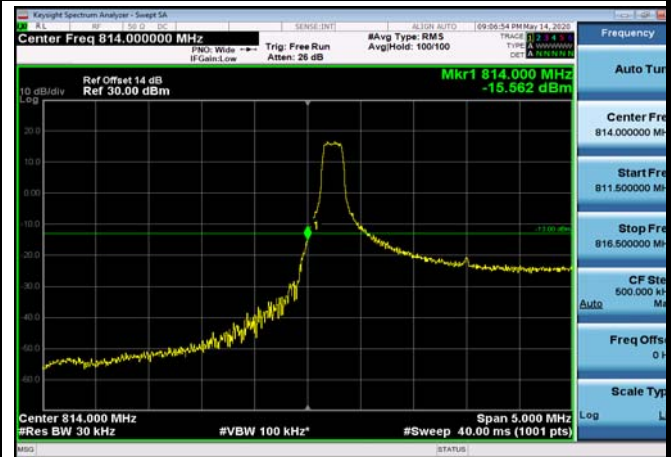

LowRange_FDD26_1.4MHz_814.7_fullIRB
_Low_Q16

LowRange_FDD26_3MHz_815.5_OneRB
_low_QPSK

LowRange_FDD26_3MHz_815.5_OneRB
_low_Q16

LowRange_FDD26_3MHz_815.5_fullRB
_Low_QPSK

LowRange_FDD26_3MHz_815.5_fullRB
_Low_Q16