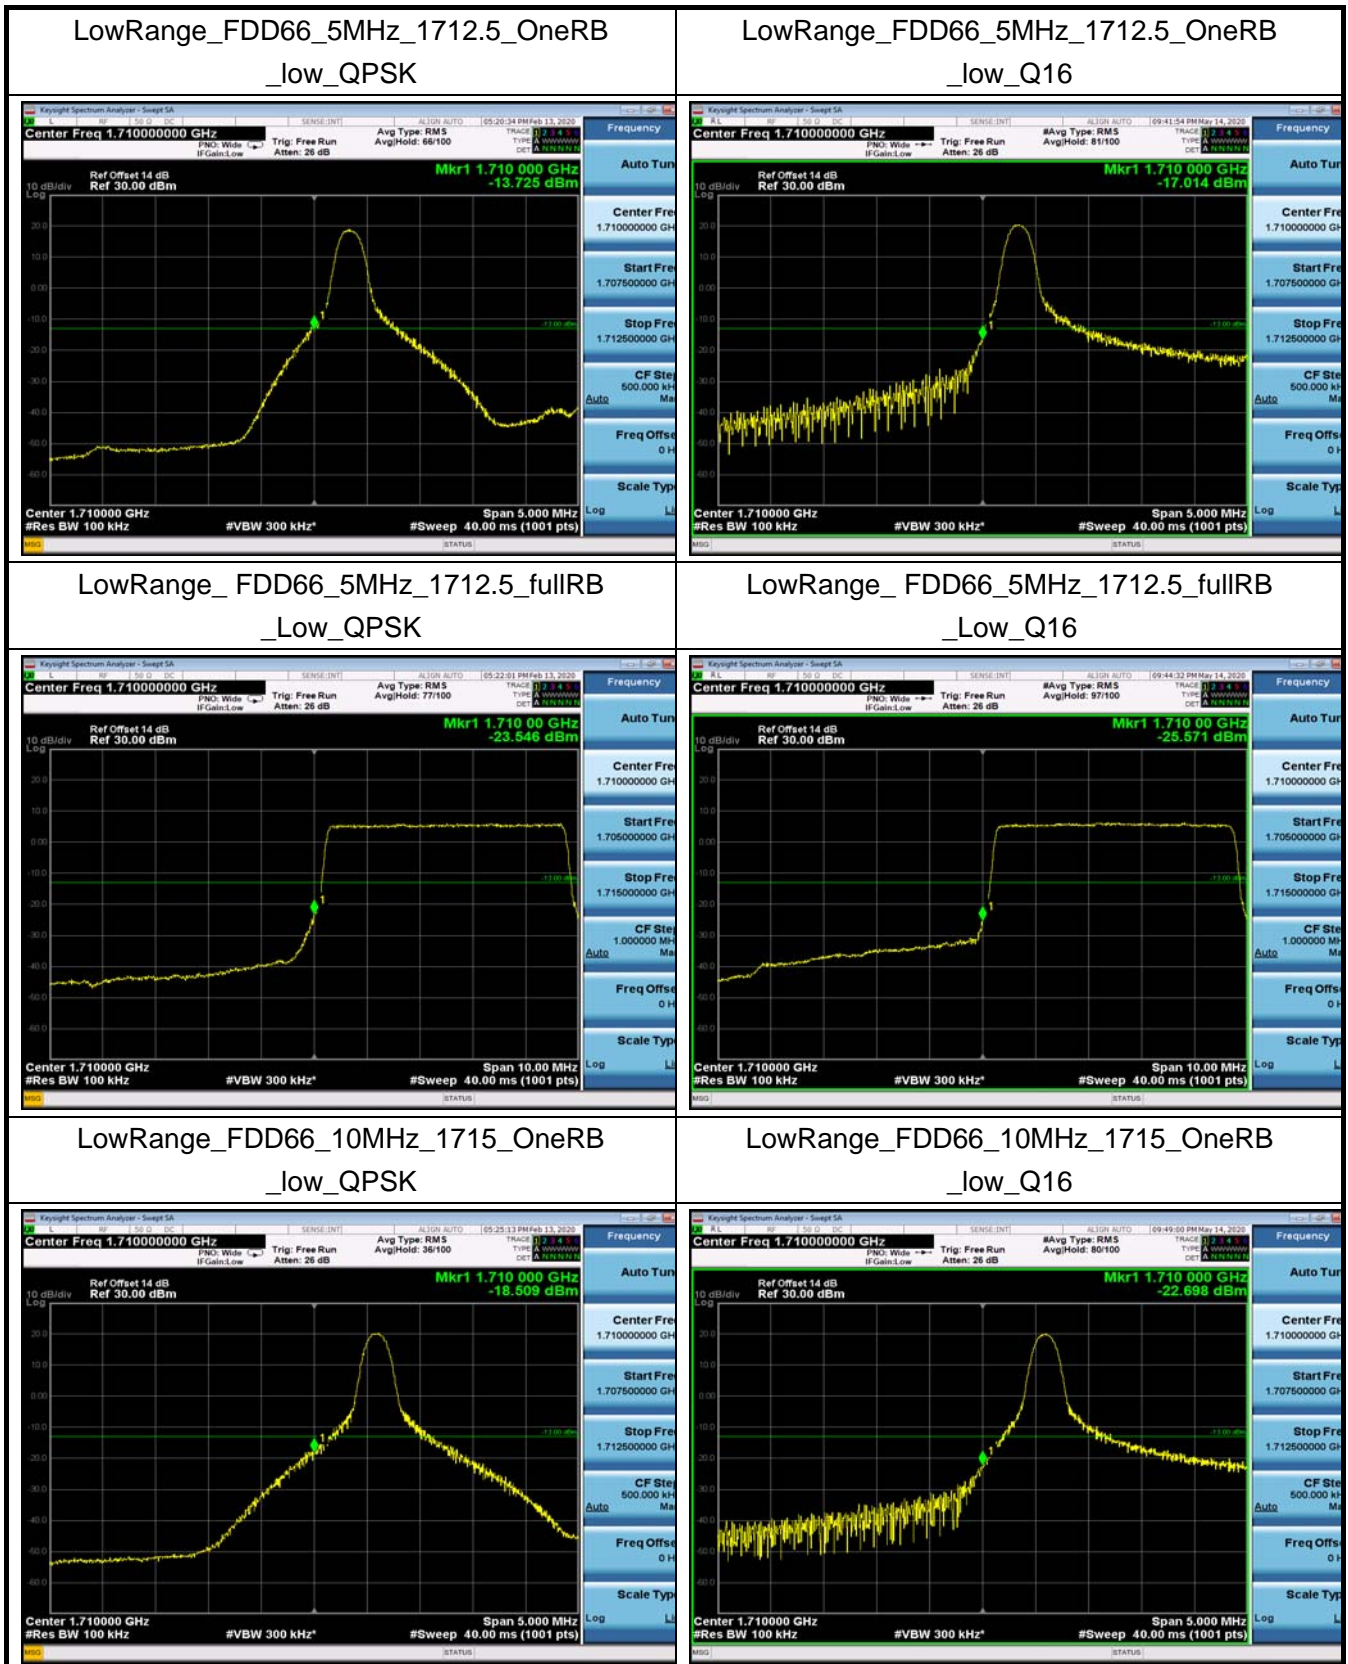

HighRange_FDD26_10MHz_844_OneRB
_high_Q16

HighRange_FDD26_10MHz_844_fullIRB
_High_QPSK

HighRange_FDD26_10MHz_844_fullIRB
_High_Q16

HighRange_FDD26_15MHz_841.5_OneRB
_high_QPSK

HighRange_FDD26_15MHz_841.5_OneRB
_high_Q16

HighRange_FDD26_15MHz_841.5_fullIRB
_High_QPSK

HighRange_FDD26_15MHz_841.5_fullIRB
_High_Q16

LowRange_FDD66_20MHz_1720_OneRB
_low_QPSK

LowRange_FDD66_20MHz_1720_OneRB
_low_Q16

LowRange_FDD66_20MHz_1720_fullRB
_Low_QPSK