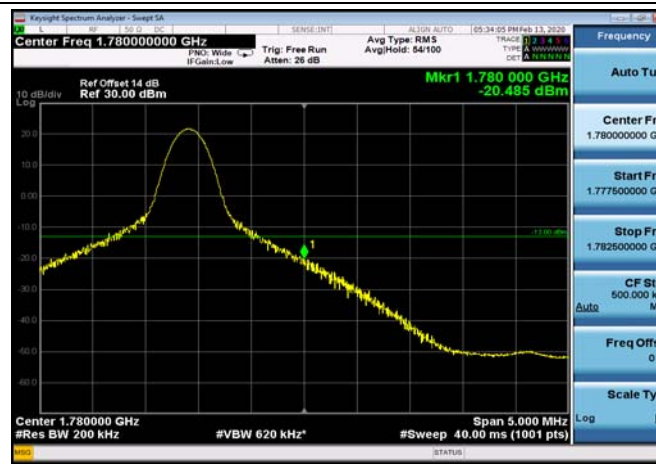

HighRange_FDD66_20MHz_1770_OneRB
_high_QPSK