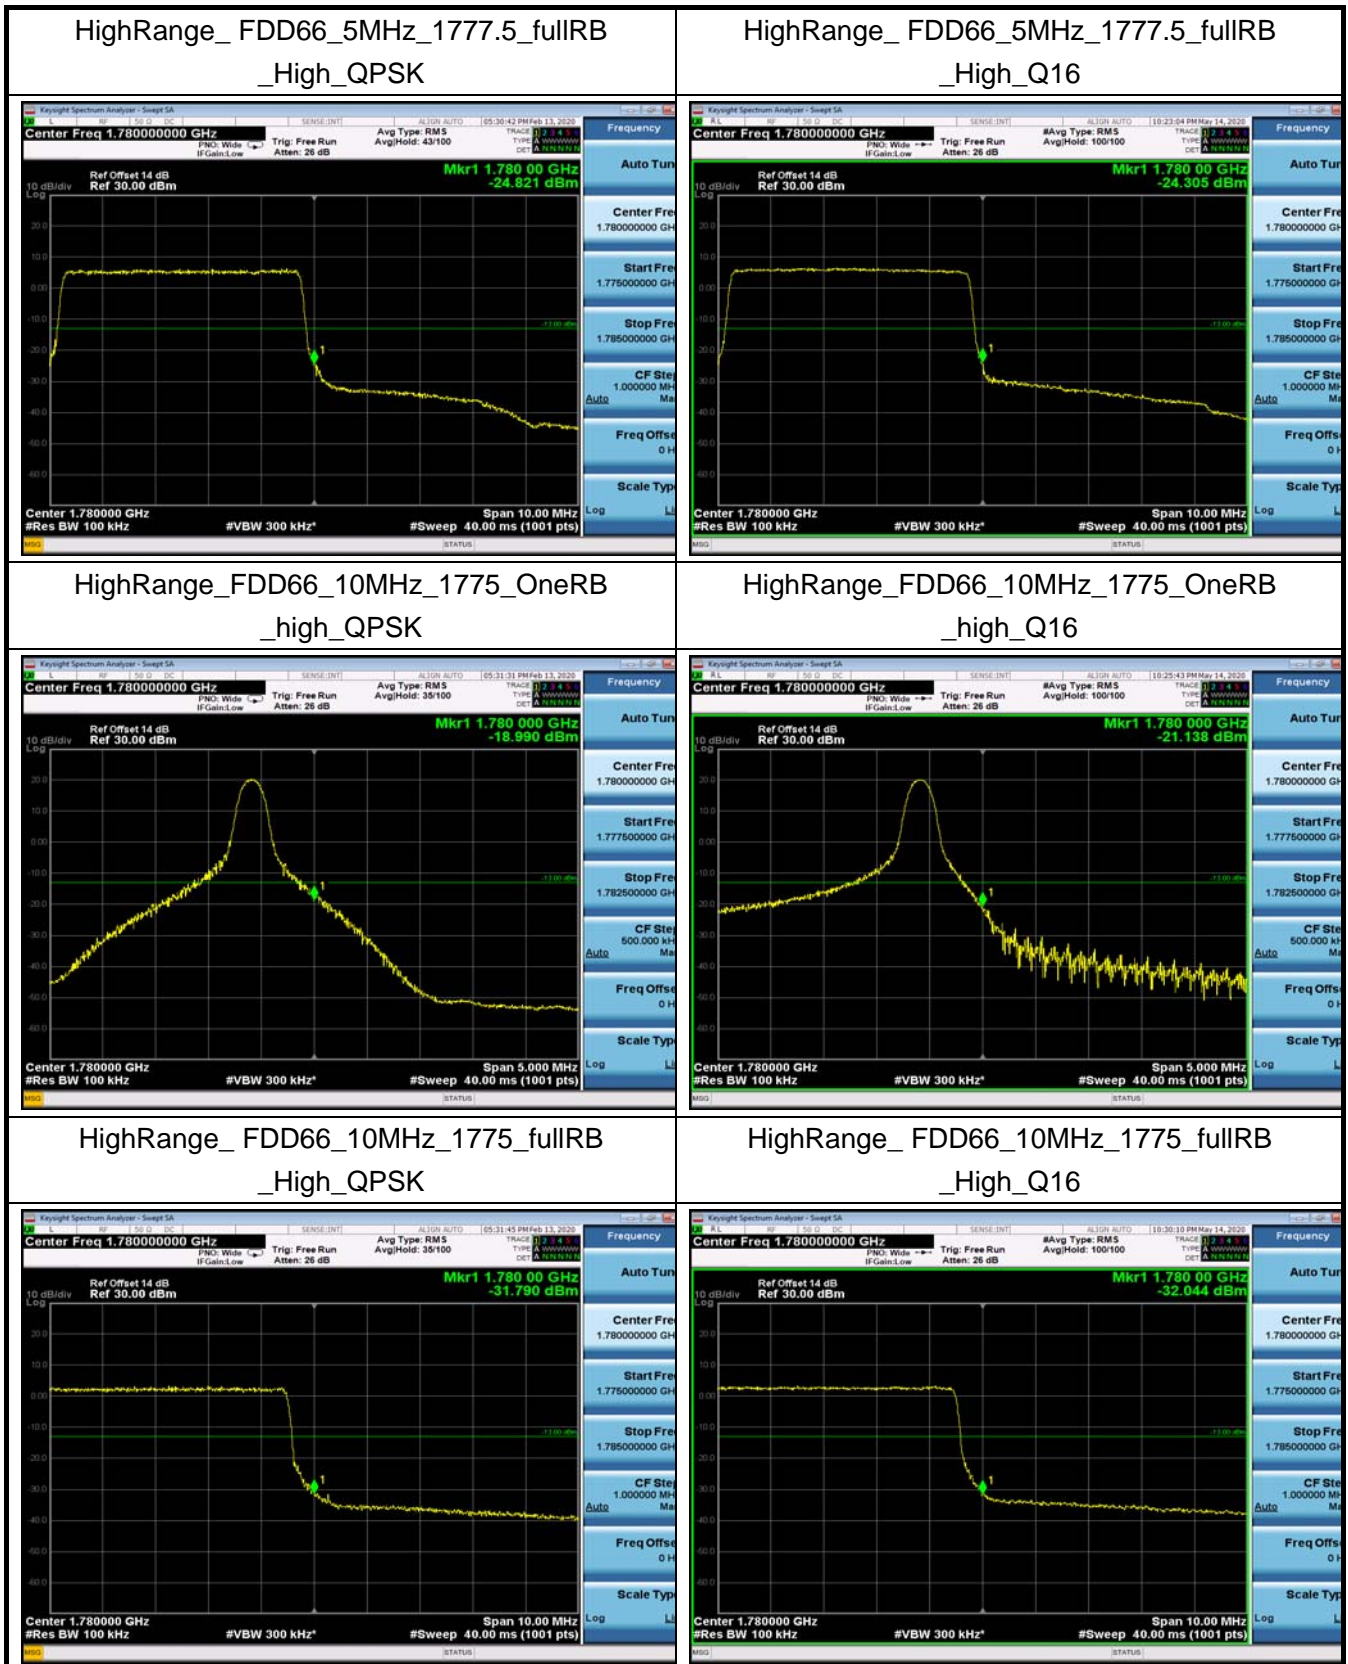

LowRange_FDD66_20MHz_1720_fullRB
_Low_Q16

HighRange_FDD66_1.4MHz_1779.3_OneRB
_high_QPSK

HighRange_FDD66_1.4MHz_1779.3_OneRB
_high_Q16

HighRange_FDD66_15MHz_1772.5_OneRB
_high_QPSK

HighRange_FDD66_15MHz_1772.5_OneRB
_high_Q16