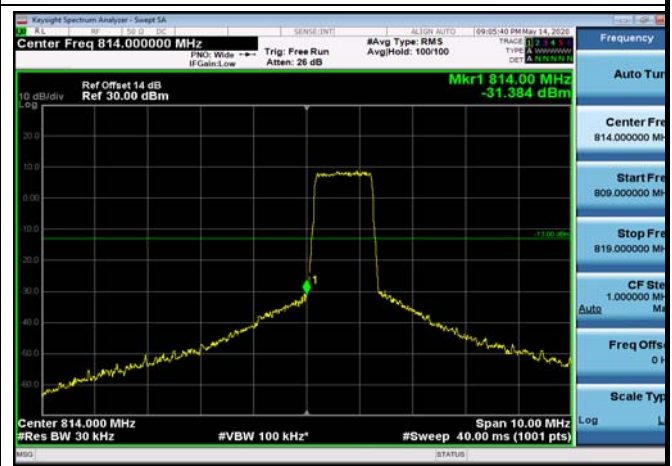

LowRange_FDD26_1.4MHz_814.7_fullIRB
_Low_Q16