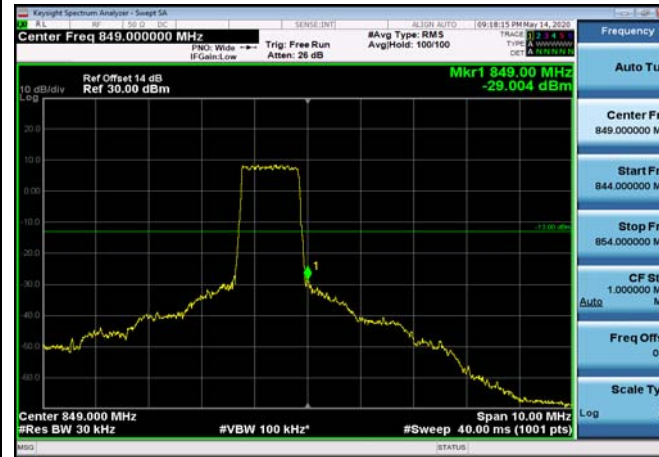

LowRange_FDD26_15MHz_821.5_fullIRB
_Low_QPSK

LowRange_FDD26_15MHz_821.5_fullIRB
_Low_Q16

HighRange_FDD26_1.4MHz_848.3_OneRB
_high_QPSK

HighRange_FDD26_1.4MHz_848.3_OneRB
_high_Q16

HighRange_FDD26_1.4MHz_848.3_fullRB_High_QPSK