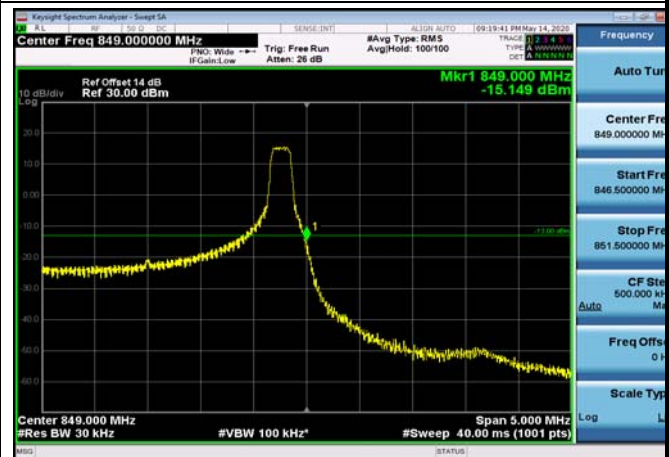

HighRange_FDD26_3MHz_847.5_OneRB_high_Q16