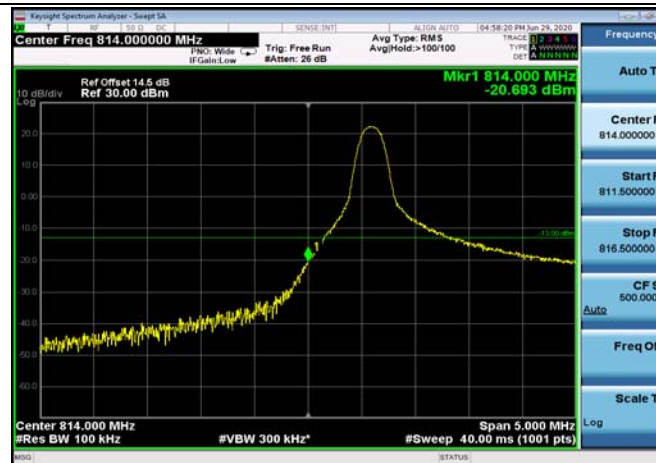

LowRange_FDD26_5MHz_816.5_OneRB
_low_QPSK

LowRange_FDD26_5MHz_816.5_OneRB
_low_Q16

LowRange_FDD26_5MHz_816.5_fullRB
_Low_QPSK

LowRange_FDD26_5MHz_816.5_fullRB
_Low_Q16

LowRange_FDD26_10MHz_819_OneRB
_low_QPSK