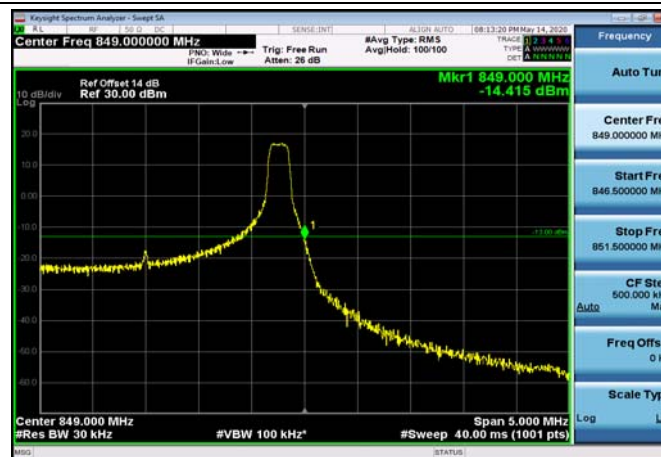

HighRange_FDD05_3MHz_847.5_fullRB_High_Q16