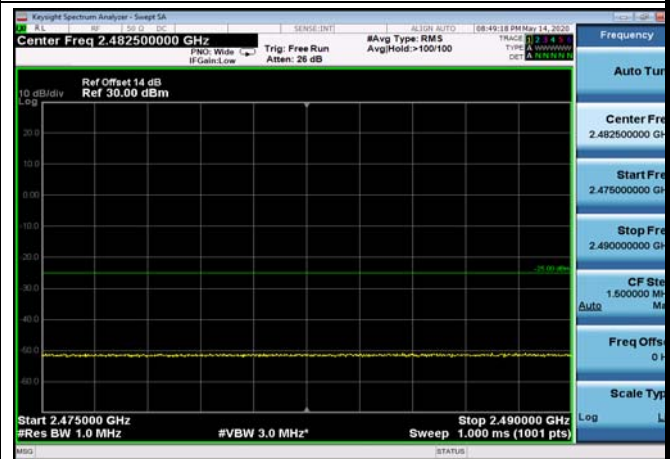

HighRange_FDD07_10MHz_2565_fullIRB
_High_QPSK