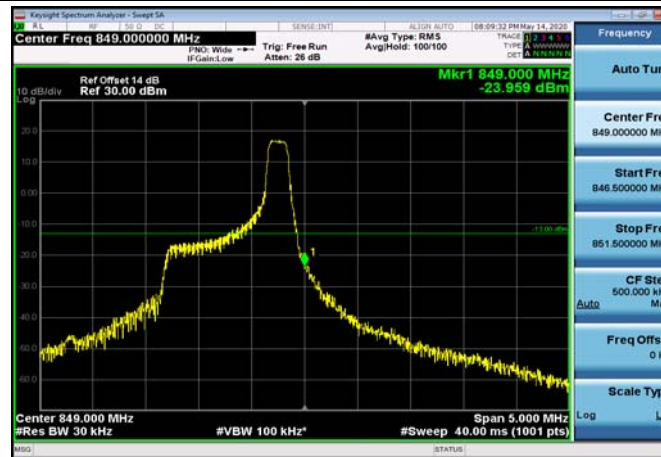

LowRange_FDD05_10MHz_829_fullRB
_Low_QPSK

LowRange_FDD05_10MHz_829_fullRB
_Low_Q16

HighRange_FDD05_1.4MHz_848.3_OneRB
_high_QPSK

HighRange_FDD05_1.4MHz_848.3_OneRB
_high_Q16

HighRange_FDD05_1.4MHz_848.3_fullRB
_High_QPSK