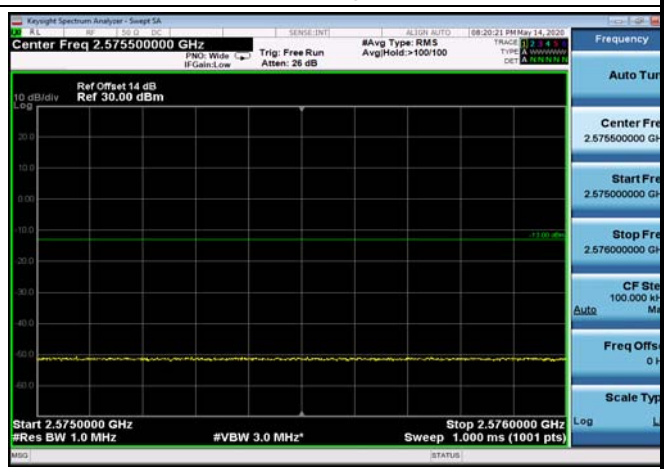

_high_QPSK

_high_Q16

HighRange_FDD05_10MHz_844_fullRB
_High_QPSK

HighRange_FDD05_10MHz_844_fullRB
_High_Q16

FDD07_5MHz_2502.5_QPSK_OneRB_high
_ExtraBands_Range_2570~2575

FDD07_5MHz_2502.5_QPSK_OneRB_high
_ExtraBands_Range_2575~2576