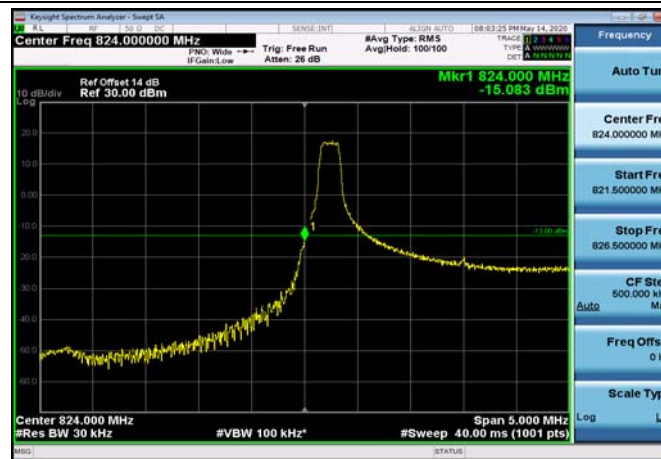

LowRange_FDD05_3MHz_825.5_fullRB
_Low_QPSK

LowRange_FDD05_3MHz_825.5_OneRB
_low_QPSK