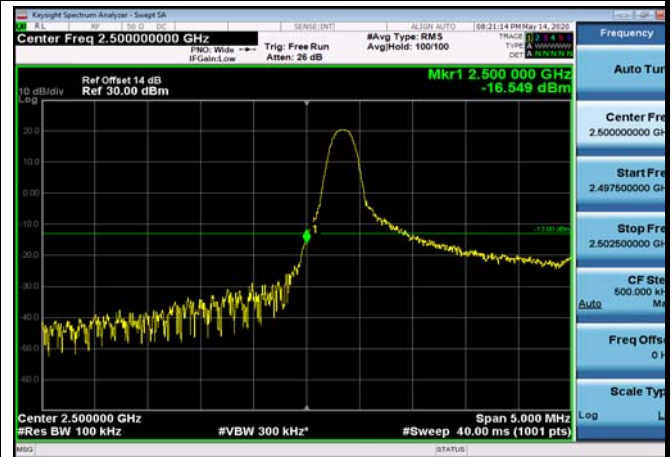

FDD07_5MHz_2502.5_Q16_OneRB_low
_ExtraBands_Range_2475~2490