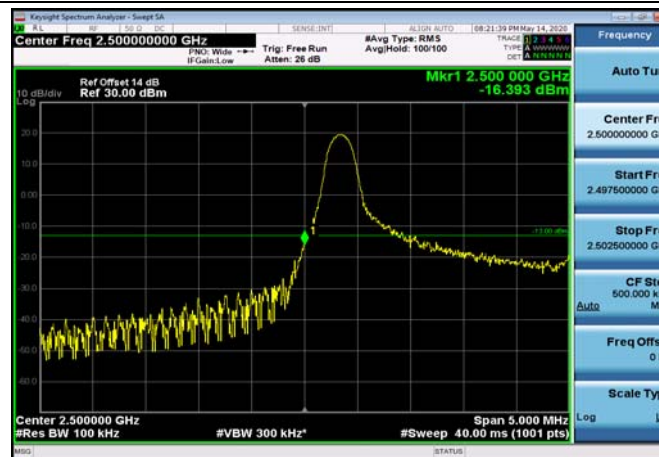

FDD07_5MHz_2502.5_Q16_OneRB_low
_ExtraBands_Range_2490~2496