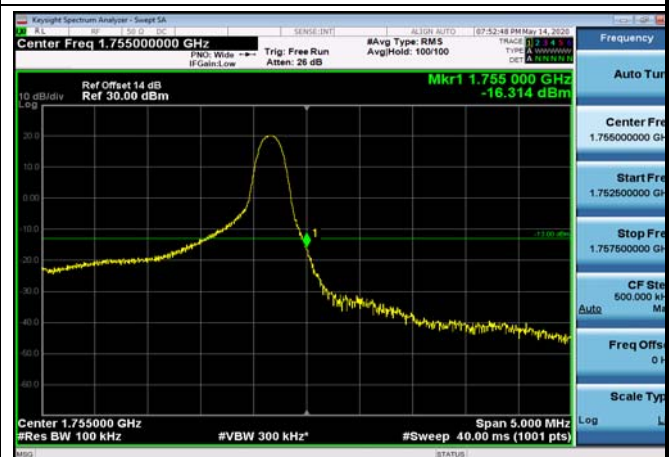

HighRange_FDD04_5MHz_1752.5_fullRB
_High_Q16