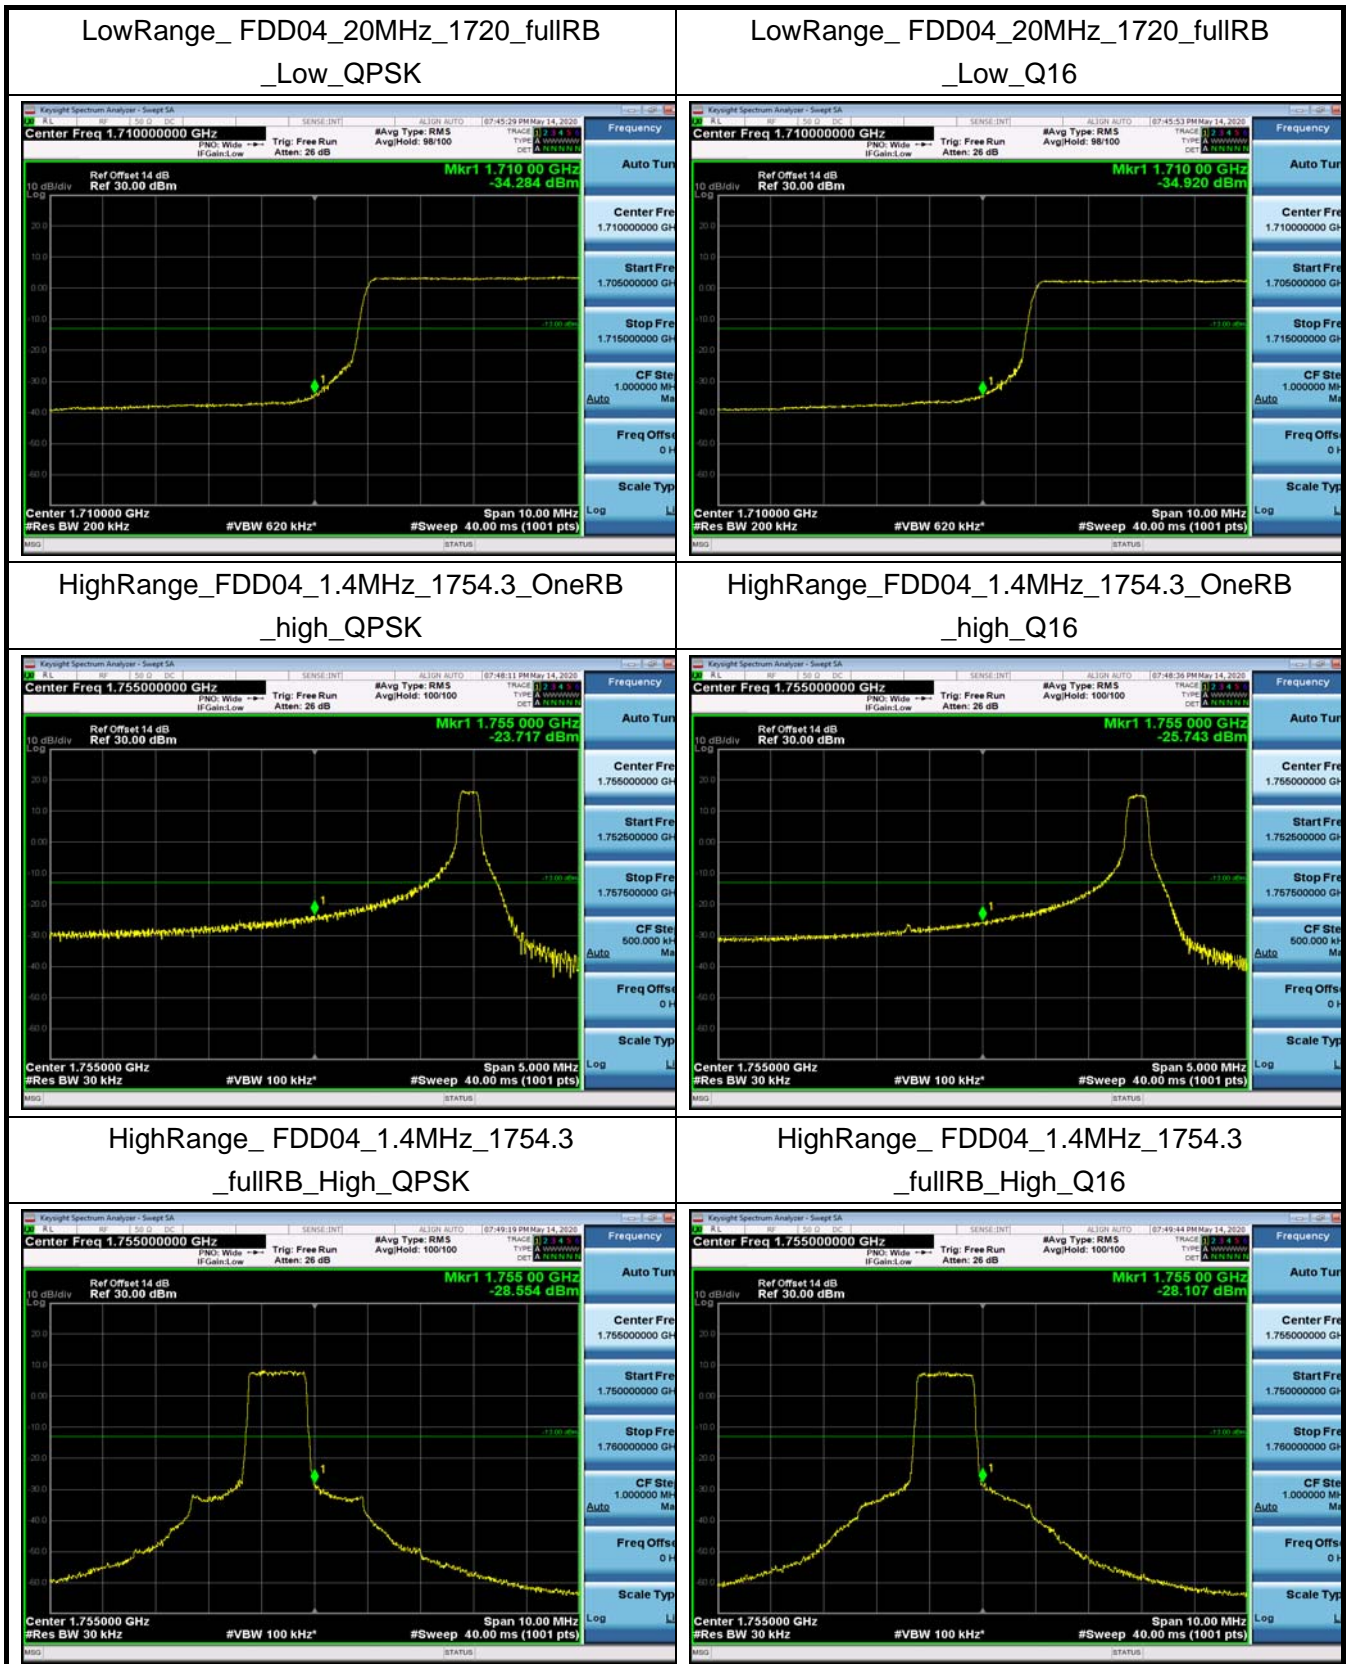

LowRange_FDD04_15MHz_1717.5_OneRB
_low_QPSK

LowRange_FDD04_15MHz_1717.5_OneRB
_low_Q16

LowRange_FDD04_15MHz_1717.5_fullIRB
_Low_QPSK

LowRange_FDD04_15MHz_1717.5_fullIRB
_Low_Q16

LowRange_FDD04_20MHz_1720_OneRB
_low_QPSK

LowRange_FDD04_20MHz_1720_OneRB
_low_Q16

HighRange_FDD04_3MHz_1753.5_OneRB
_high_QPSK

HighRange_FDD04_3MHz_1753.5_OneRB
_high_Q16

HighRange_FDD04_3MHz_1753.5_fullIRB
_High_QPSK

HighRange_FDD04_3MHz_1753.5_fullIRB
_High_Q16