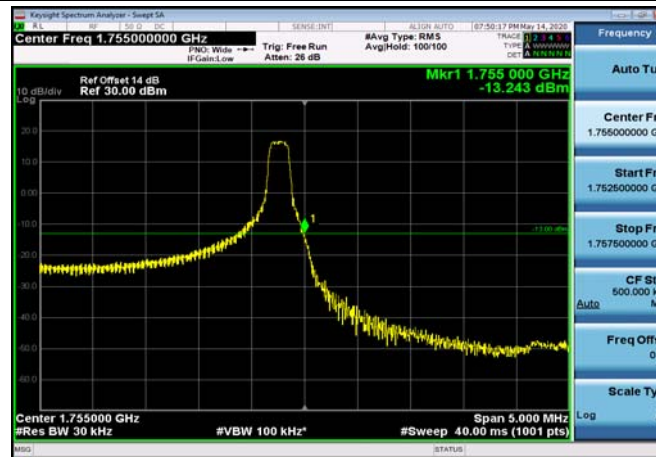

HighRange_FDD04_3MHz_1753.5_fullIRB
_High_QPSK

HighRange_FDD04_3MHz_1753.5_OneRB
_high_QPSK