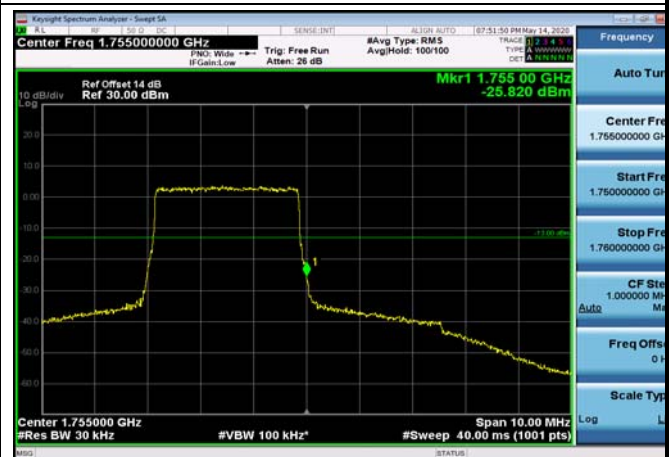

LowRange_FDD04_20MHz_1720_OneRB
_low_Q16

HighRange_FDD04_3MHz_1753.5_OneRB
_high_QPSK

HighRange_FDD04_3MHz_1753.5_OneRB
_high_Q16

HighRange_FDD04_3MHz_1753.5_fullIRB
_High_QPSK

HighRange_FDD04_3MHz_1753.5_fullIRB
_High_Q16