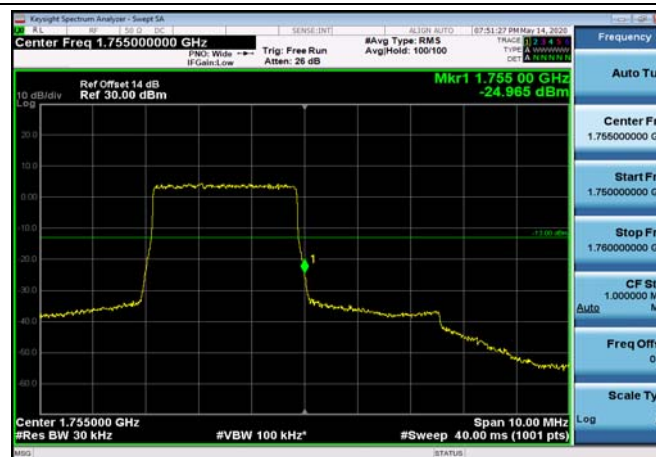

LowRange_FDD04_20MHz_1720_OneRB
_low_Q16

HighRange_FDD04_3MHz_1753.5_OneRB
_high_QPSK

HighRange_FDD04_3MHz_1753.5_OneRB
_high_Q16

HighRange_FDD04_3MHz_1753.5_fullIRB
_High_QPSK

HighRange_FDD04_3MHz_1753.5_fullIRB
_High_Q16