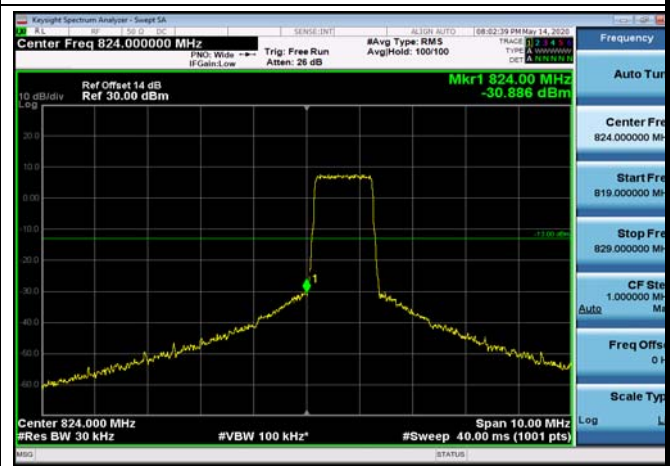

HighRange_ FDD04_20MHz_1745_fullRB
_High_Q16

LowRange_ FDD05_1.4MHz_824.7_OneRB
_low_QPSK

LowRange_ FDD05_1.4MHz_824.7_OneRB
_low_Q16

LowRange_ FDD05_1.4MHz_824.7_fullRB
_Low_QPSK

LowRange_ FDD05_1.4MHz_824.7_fullRB
_Low_Q16