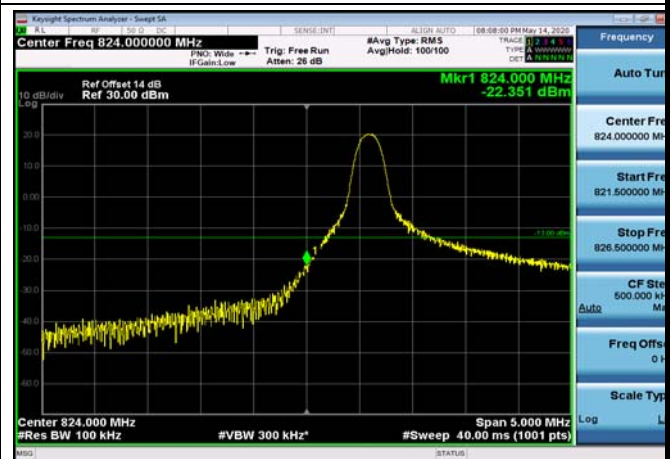

LowRange_FDD05_5MHz_826.5_OneRB
_low_Q16

LowRange_FDD05_5MHz_826.5_fullRB
_Low_QPSK

LowRange_FDD05_5MHz_826.5_fullRB
_Low_Q16

LowRange_FDD05_10MHz_829_OneRB
_low_QPSK

LowRange_FDD05_10MHz_829_OneRB
_low_Q16