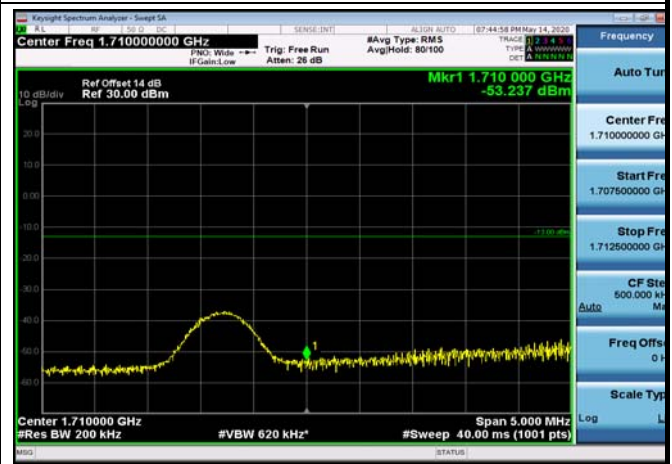

LowRange_FDD04_15MHz_1717.5_OneRB
_low_QPSK

LowRange_FDD04_15MHz_1717.5_OneRB
_low_Q16

LowRange_FDD04_15MHz_1717.5_fullIRB
_Low_QPSK

LowRange_FDD04_15MHz_1717.5_fullIRB
_Low_Q16

LowRange_FDD04_20MHz_1720_OneRB
_low_QPSK

LowRange_FDD04_20MHz_1720_OneRB
_low_Q16

HighRange_FDD04_3MHz_1753.5_OneRB
_high_QPSK

HighRange_FDD04_3MHz_1753.5_OneRB
_high_Q16

HighRange_FDD04_3MHz_1753.5_fullIRB
_High_QPSK

HighRange_FDD04_3MHz_1753.5_fullIRB
_High_Q16