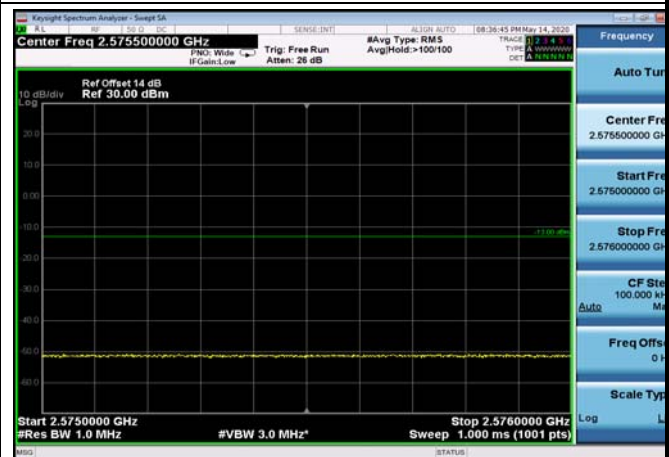

LowRange_FDD07_20MHz_2510_OneRB
_low_QPSK