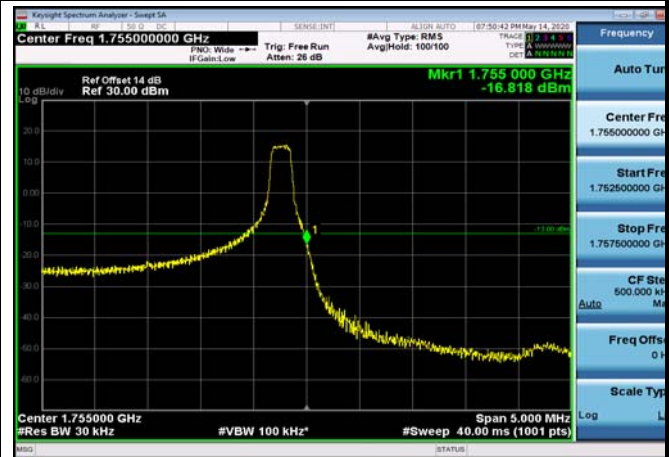

LowRange_FDD04_20MHz_1720_OneRB
_low_Q16

HighRange_FDD04_3MHz_1753.5_OneRB
_high_QPSK

HighRange_FDD04_3MHz_1753.5_OneRB
_high_Q16

HighRange_FDD04_3MHz_1753.5_fullIRB
_High_QPSK

HighRange_FDD04_3MHz_1753.5_fullIRB
_High_Q16