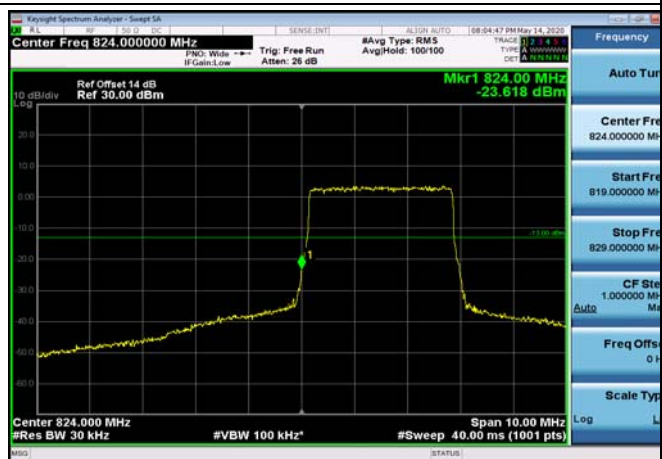

LowRange_FDD05_3MHz_825.5_OneRB
_low_QPSK

LowRange_FDD05_3MHz_825.5_OneRB
_low_Q16

LowRange_FDD05_3MHz_825.5_fullRB
_Low_QPSK

LowRange_FDD05_3MHz_825.5_fullRB
_Low_Q16

LowRange_FDD05_5MHz_826.5_OneRB
_low_QPSK