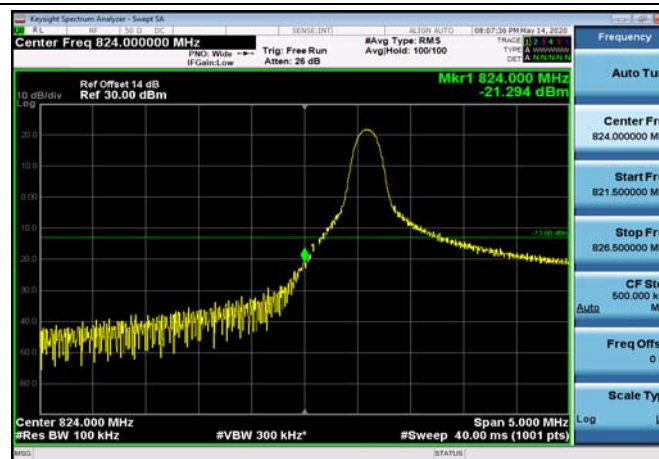

LowRange_FDD05_5MHz_826.5_OneRB
_low_Q16

LowRange_FDD05_5MHz_826.5_fullRB
_Low_QPSK

LowRange_FDD05_5MHz_826.5_fullRB
_Low_Q16

LowRange_FDD05_10MHz_829_OneRB
_low_QPSK

LowRange_FDD05_10MHz_829_OneRB
_low_Q16