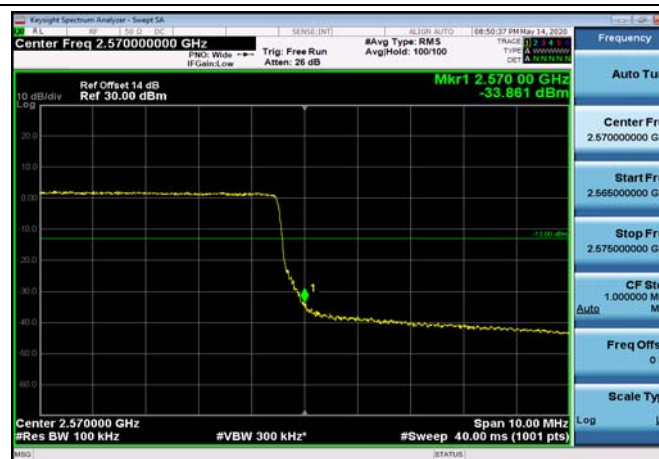

FDD07_10MHz_2565_QPSK_OneRB_low
_ExtraBands_Range_2475~2490

FDD07_10MHz_2565_QPSK_OneRB_low
_ExtraBands_Range_2490~2496

HighRange_FDD07_10MHz_2565_fullIRB
_High_QPSK

HighRange_FDD07_10MHz_2565_fullIRB
_High_Q16