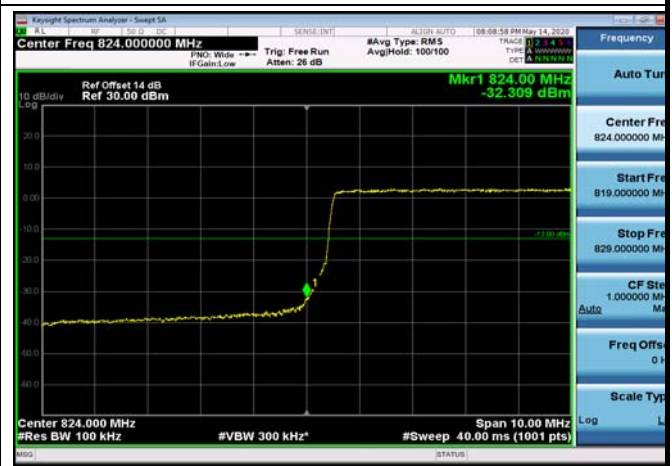

LowRange_FDD05_5MHz_826.5_OneRB
_low_Q16

LowRange_FDD05_5MHz_826.5_fullRB
_Low_QPSK

LowRange_FDD05_5MHz_826.5_fullRB
_Low_Q16

LowRange_FDD05_10MHz_829_OneRB
_low_QPSK

LowRange_FDD05_10MHz_829_OneRB
_low_Q16

LowRange_FDD05_10MHz_829_fullRB
_Low_QPSK

LowRange_FDD05_10MHz_829_fullRB
_Low_Q16

HighRange_FDD05_1.4MHz_848.3_OneRB
_high_QPSK

HighRange_FDD05_1.4MHz_848.3_OneRB
_high_Q16

HighRange_FDD05_1.4MHz_848.3_fullRB
_High_QPSK