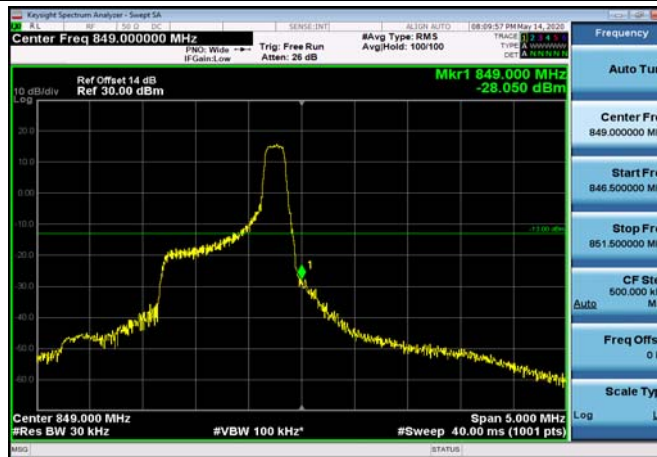

LowRange_FDD05_10MHz_829_fullRB
_Low_QPSK

LowRange_FDD05_10MHz_829_fullRB
_Low_Q16

HighRange_FDD05_1.4MHz_848.3_OneRB
_high_QPSK

HighRange_FDD05_1.4MHz_848.3_OneRB
_high_Q16

HighRange_FDD05_1.4MHz_848.3_fullRB
_High_QPSK