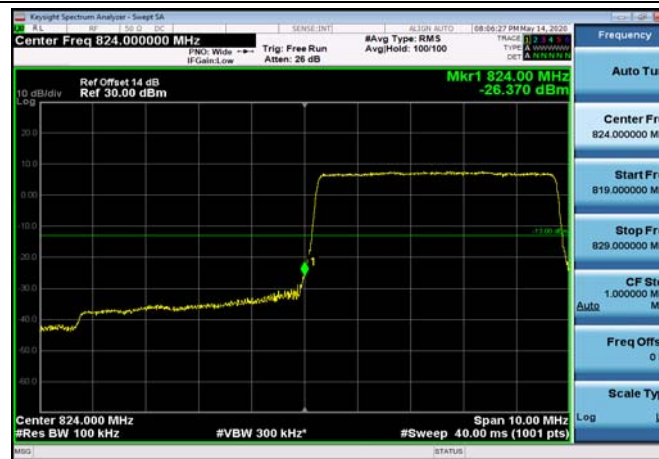

LowRange_FDD05_10MHz_829_OneRB
_low_QPSK

LowRange_FDD05_5MHz_826.5_fullRB
_Low_QPSK