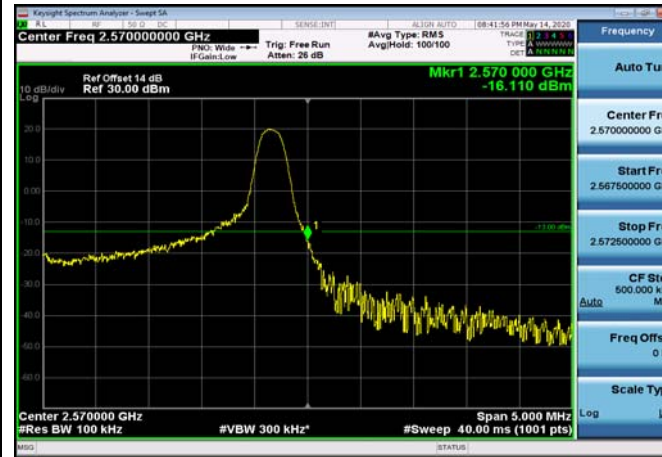

FDD07_5MHz_2567.5_Q16_OneRB_high
_ExtraBands_Range_2570~2575

HighRange_FDD07_5MHz_2567.5_OneRB
_high_QPSK