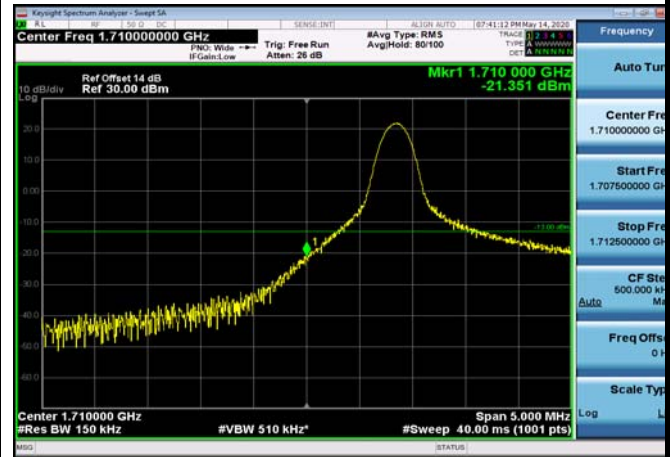

LowRange_FDD04_15MHz_1717.5_OneRB
_low_QPSK

LowRange_FDD04_15MHz_1717.5_OneRB
_low_Q16

LowRange_FDD04_15MHz_1717.5_fullIRB
_Low_QPSK

LowRange_FDD04_15MHz_1717.5_fullIRB
_Low_Q16

LowRange_FDD04_20MHz_1720_OneRB
_low_QPSK