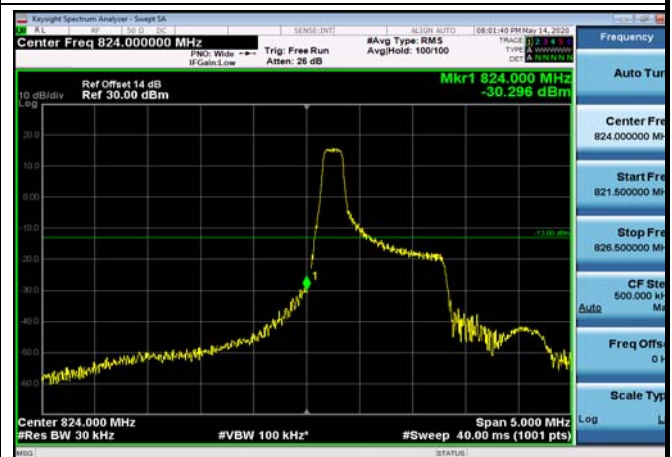

LowRange_ FDD05_1.4MHz_824.7_fullRB
_Low_Q16