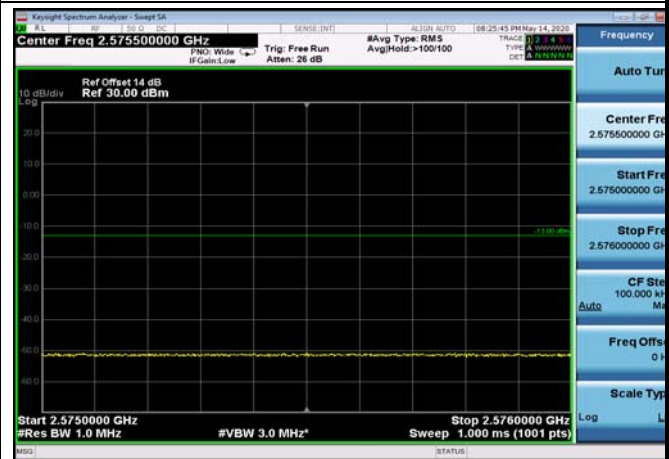

LowRange_FDD07_10MHz_2505_OneRB
_low_QPSK