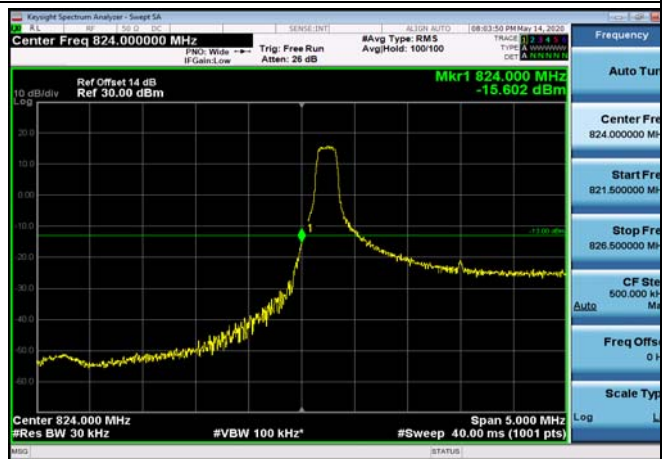

LowRange_FDD05_3MHz_825.5_fullRB
_Low_Q16