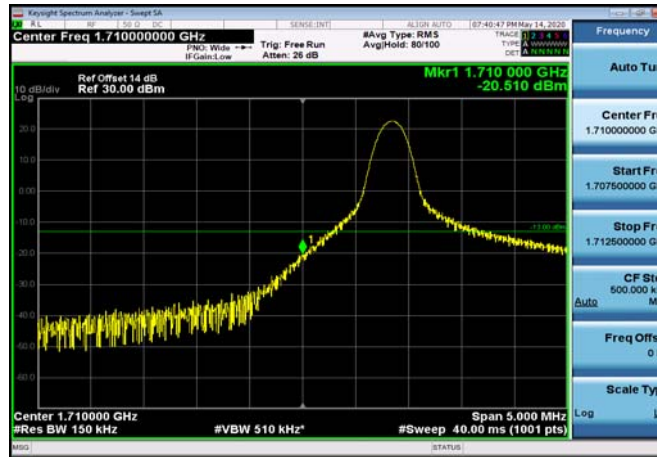

LowRange_FDD04_15MHz_1717.5_OneRB
_low_QPSK

LowRange_FDD04_15MHz_1717.5_OneRB
_low_Q16

LowRange_FDD04_15MHz_1717.5_fullIRB
_Low_QPSK

LowRange_FDD04_15MHz_1717.5_fullIRB
_Low_Q16

LowRange_FDD04_20MHz_1720_OneRB
_low_QPSK