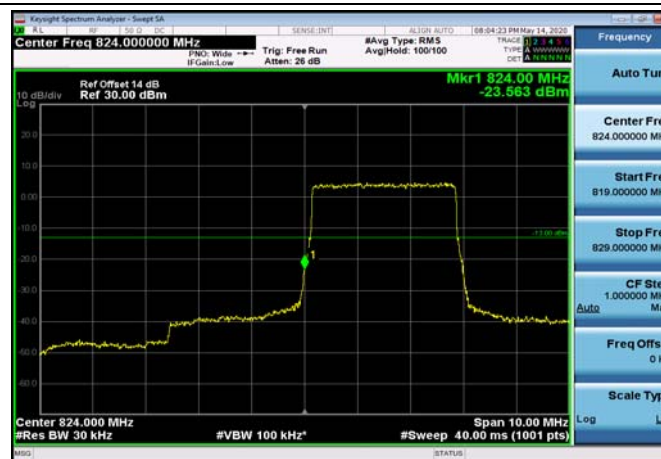

LowRange_FDD05_5MHz_826.5_OneRB
_low_QPSK