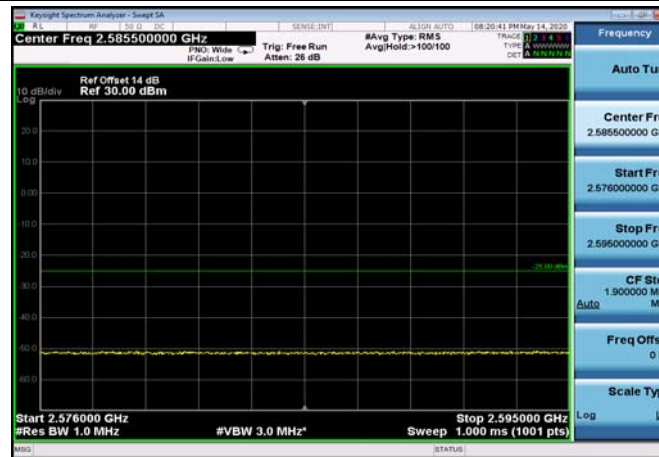

LowRange_FDD07_5MHz_2502.5_OneRB
_low_Q16

FDD07_5MHz_2502.5_QPSK_OneRB_high
_ExtraBands_Range_2576~2595