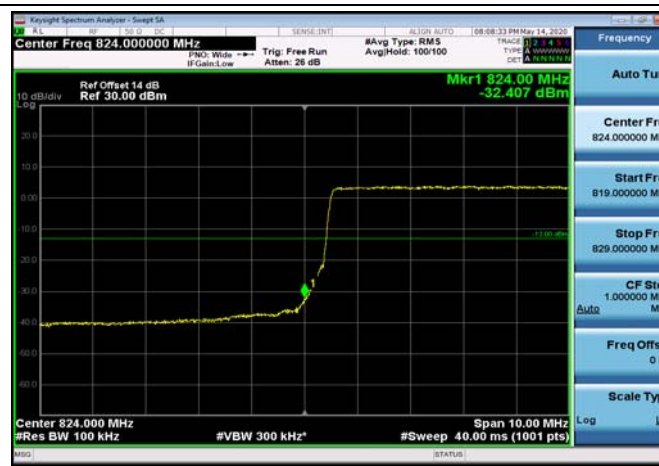

LowRange_FDD05_5MHz_826.5_OneRB
_low_Q16

LowRange_FDD05_5MHz_826.5_fullRB
_Low_QPSK

LowRange_FDD05_5MHz_826.5_fullRB
_Low_Q16

LowRange_FDD05_10MHz_829_OneRB
_low_QPSK

LowRange_FDD05_10MHz_829_OneRB
_low_Q16

LowRange_FDD05_10MHz_829_fullRB
_Low_QPSK

LowRange_FDD05_10MHz_829_fullRB
_Low_Q16

HighRange_FDD05_1.4MHz_848.3_OneRB
_high_QPSK

HighRange_FDD05_1.4MHz_848.3_OneRB
_high_Q16

HighRange_FDD05_1.4MHz_848.3_fullRB
_High_QPSK