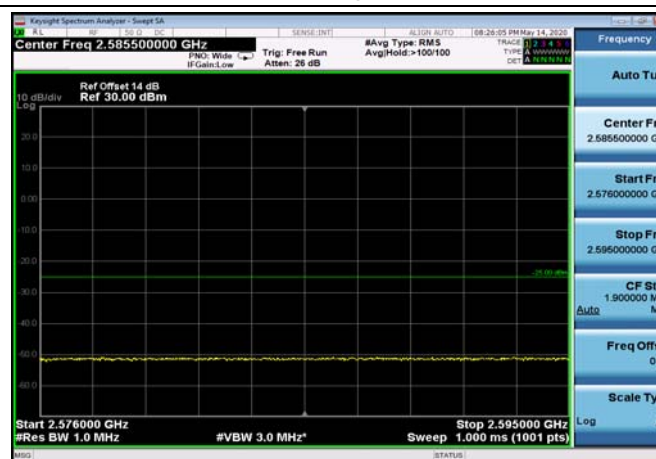

LowRange_FDD07_10MHz_2505_OneRB
_low_Q16