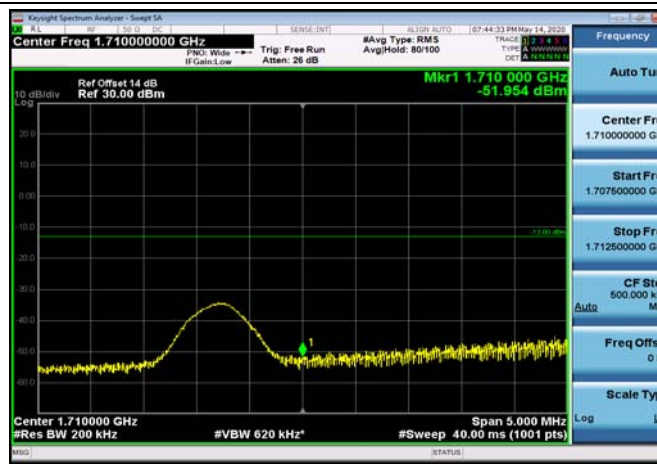

LowRange_FDD04_15MHz_1717.5_OneRB
_low_QPSK

LowRange_FDD04_15MHz_1717.5_OneRB
_low_Q16

LowRange_FDD04_15MHz_1717.5_fullIRB
_Low_QPSK

LowRange_FDD04_15MHz_1717.5_fullIRB
_Low_Q16

LowRange_FDD04_20MHz_1720_OneRB
_low_QPSK

LowRange_FDD04_20MHz_1720_OneRB
_low_Q16

HighRange_FDD04_3MHz_1753.5_OneRB
_high_QPSK

HighRange_FDD04_3MHz_1753.5_OneRB
_high_Q16

HighRange_FDD04_3MHz_1753.5_fullIRB
_High_QPSK

HighRange_FDD04_3MHz_1753.5_fullIRB
_High_Q16