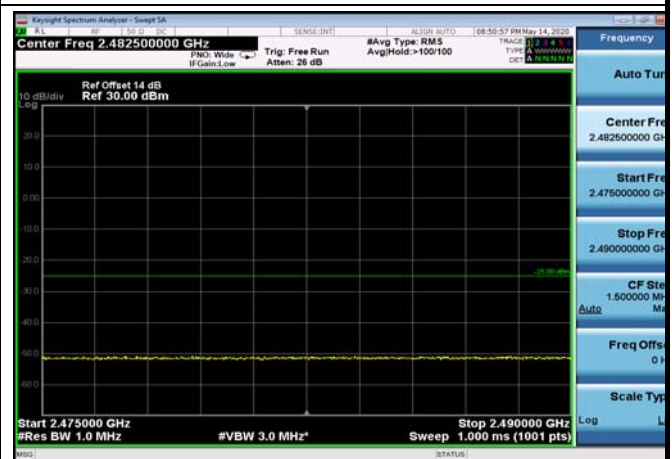

FDD07_10MHz_2565_QPSK_fullIRB_ExtraBan
ds_Range_2570~2575