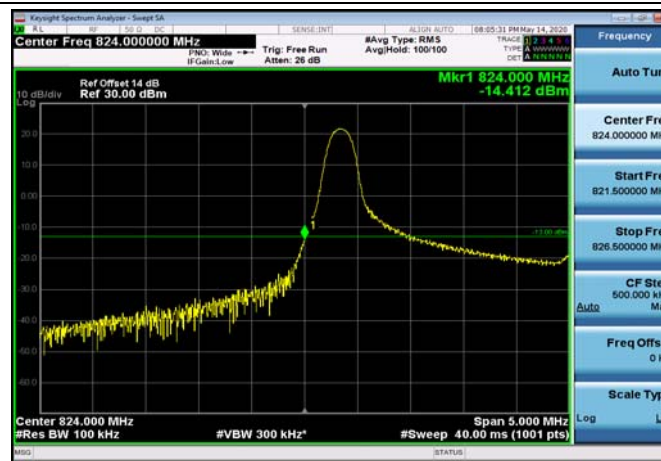

LowRange_FDD05_3MHz_825.5_OneRB
_low_QPSK

LowRange_FDD05_3MHz_825.5_OneRB
_low_Q16

LowRange_FDD05_3MHz_825.5_fullRB
_Low_QPSK

LowRange_FDD05_3MHz_825.5_fullRB
_Low_Q16

LowRange_FDD05_5MHz_826.5_OneRB
_low_QPSK