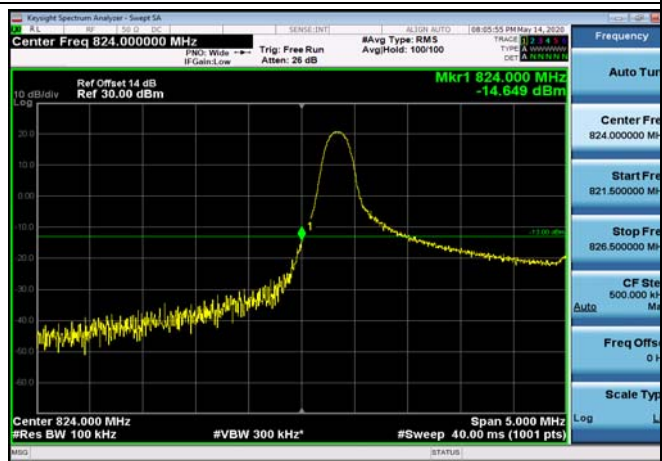

LowRange_FDD05_5MHz_826.5_fullRB
_Low_Q16