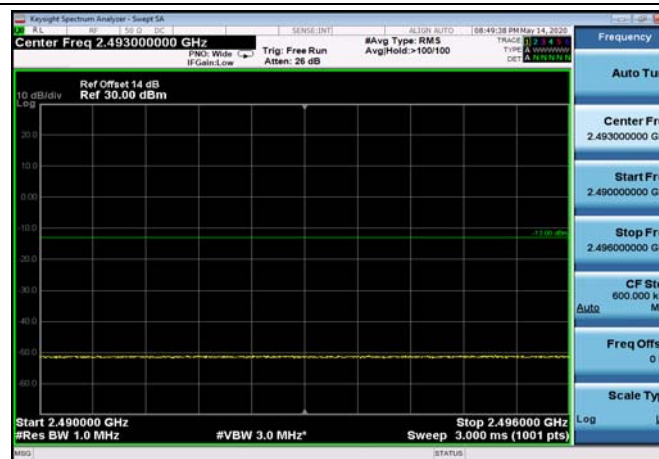

HighRange_FDD07_10MHz_2565_fullIRB
_High_Q16