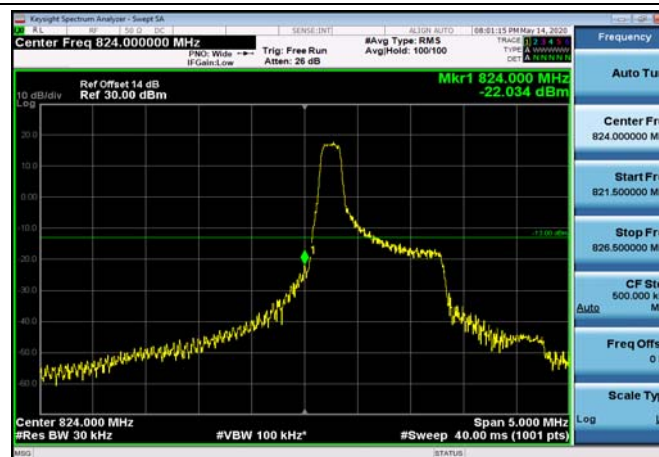

LowRange_ FDD05_1.4MHz_824.7_fullRB
_Low_QPSK