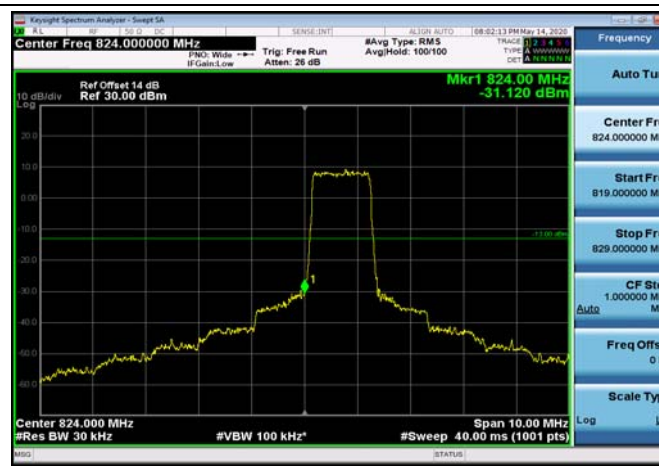

HighRange_ FDD04_20MHz_1745_fullRB
_High_Q16

LowRange_ FDD05_1.4MHz_824.7_OneRB
_low_QPSK

LowRange_ FDD05_1.4MHz_824.7_OneRB
_low_Q16

LowRange_ FDD05_1.4MHz_824.7_fullRB
_Low_QPSK

LowRange_ FDD05_1.4MHz_824.7_fullRB
_Low_Q16