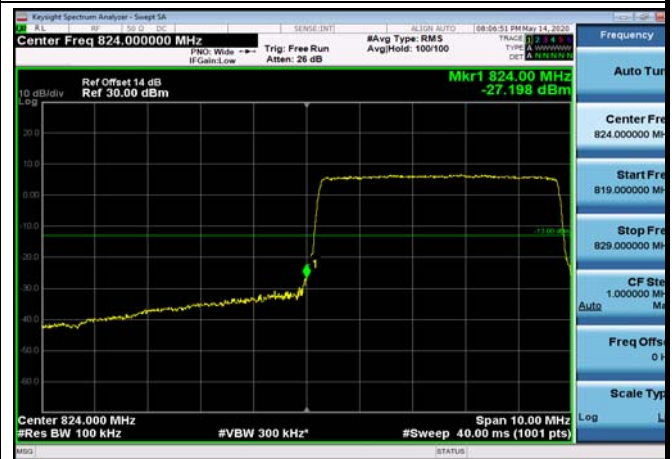

LowRange_FDD05_5MHz_826.5_OneRB
_low_Q16

LowRange_FDD05_5MHz_826.5_fullRB
_Low_QPSK

LowRange_FDD05_5MHz_826.5_fullRB
_Low_Q16

LowRange_FDD05_10MHz_829_OneRB
_low_QPSK

LowRange_FDD05_10MHz_829_OneRB
_low_Q16

LowRange_FDD05_10MHz_829_fullRB
_Low_QPSK

LowRange_FDD05_10MHz_829_fullRB
_Low_Q16

HighRange_FDD05_1.4MHz_848.3_OneRB
_high_QPSK

HighRange_FDD05_1.4MHz_848.3_OneRB
_high_Q16

HighRange_FDD05_1.4MHz_848.3_fullRB
_High_QPSK