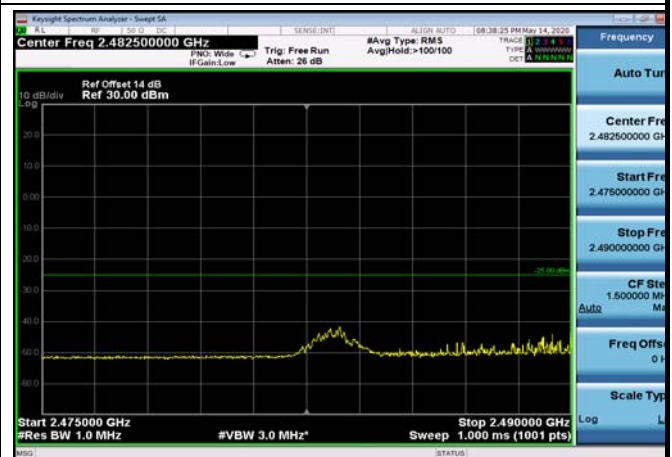

LowRange_FDD07_20MHz_2510_fullRB
_Low_QPSK