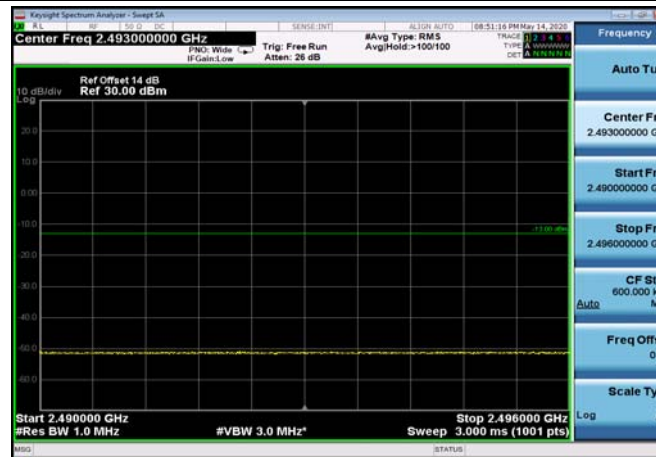

FDD07_10MHz_2565_QPSK_fullIRB_ExtraBan
ds_Range_2575~2576

FDD07_10MHz_2565_QPSK_fullIRB_ExtraBan
ds_Range_2490~2496