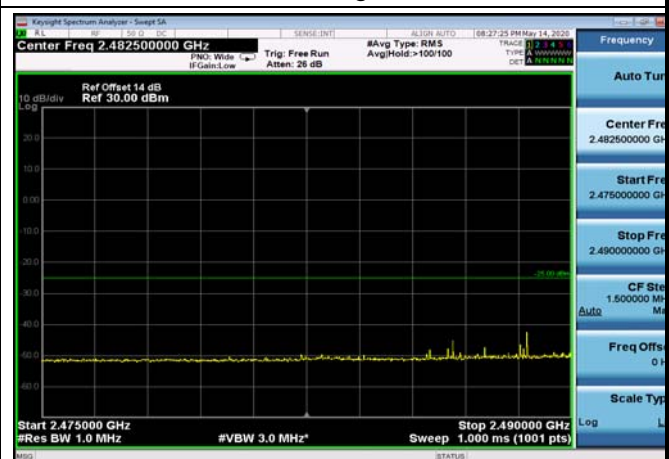

LowRange_FDD07_10MHz_2505_fullRB