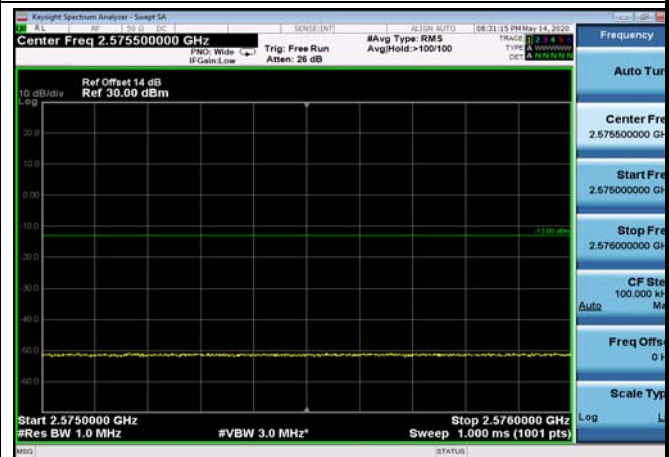

LowRange_FDD07_15MHz_2507.5_OneRB
_low_QPSK