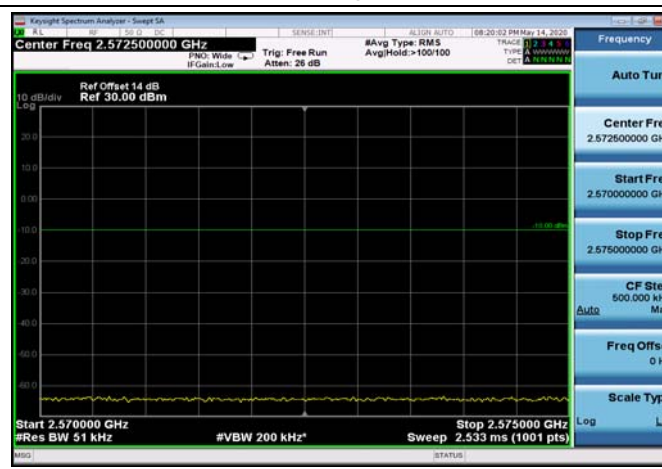

_high_QPSK

_high_Q16

HighRange_FDD05_10MHz_844_fullRB
_High_QPSK

HighRange_FDD05_10MHz_844_fullRB
_High_Q16

FDD07_5MHz_2502.5_QPSK_OneRB_high
_ExtraBands_Range_2570~2575

FDD07_5MHz_2502.5_QPSK_OneRB_high
_ExtraBands_Range_2575~2576