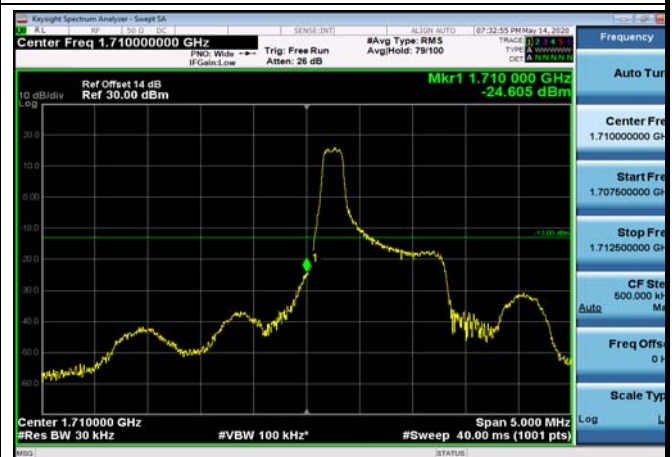

HighRange_FDD02_20MHz_1900_OneRB
_high_Q16

HighRange_ FDD02_20MHz_1900_fullRB
_High_QPSK

HighRange_ FDD02_20MHz_1900_fullRB
_High_Q16

LowRange_ FDD04_1.4MHz_1710.7_OneRB
_low_QPSK

LowRange_ FDD04_1.4MHz_1710.7_OneRB
_low_Q16