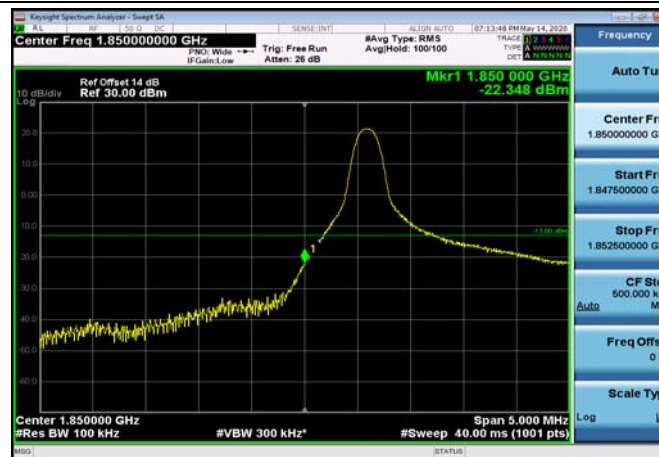

Conducted Out of Band Emissions

Test Result and Data

Conducted Band Edge

Test Result and Data

LowRange_FDD02_1.4MHz_1850.7_OneRB
_low_QPSK

LowRange_FDD02_1.4MHz_1850.7_OneRB
_low_Q16

LowRange_FDD02_1.4MHz_1850.7_fullIRB
_Low_QPSK

LowRange_FDD02_1.4MHz_1850.7_fullIRB
_Low_Q16

LowRange_FDD02_5MHz_1852.5_fullRB
_Low_QPSK

LowRange_FDD02_5MHz_1852.5_fullRB
_Low_Q16

LowRange_FDD02_10MHz_1855_OneRB
_low_QPSK

LowRange_FDD02_10MHz_1855_OneRB
_low_Q16