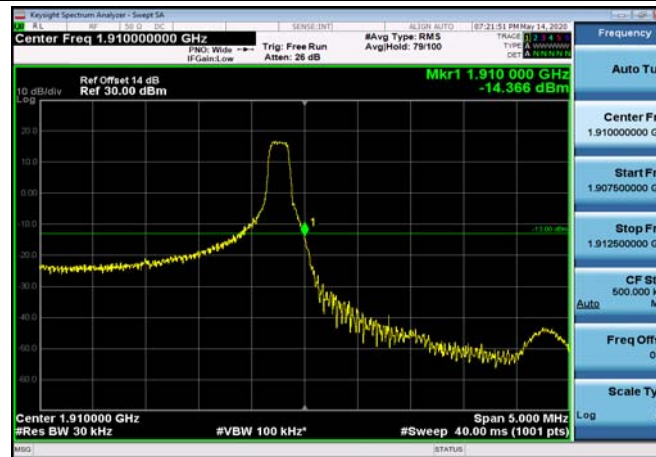

LowRange_FDD02_15MHz_1857.5_fullIRB
_Low_Q16

LowRange_FDD02_20MHz_1860_OneRB
_low_QPSK

LowRange_FDD02_20MHz_1860_OneRB
_low_Q16

HighRange_FDD02_3MHz_1908.5_OneRB
_high_QPSK

HighRange_FDD02_3MHz_1908.5_OneRB
_high_Q16