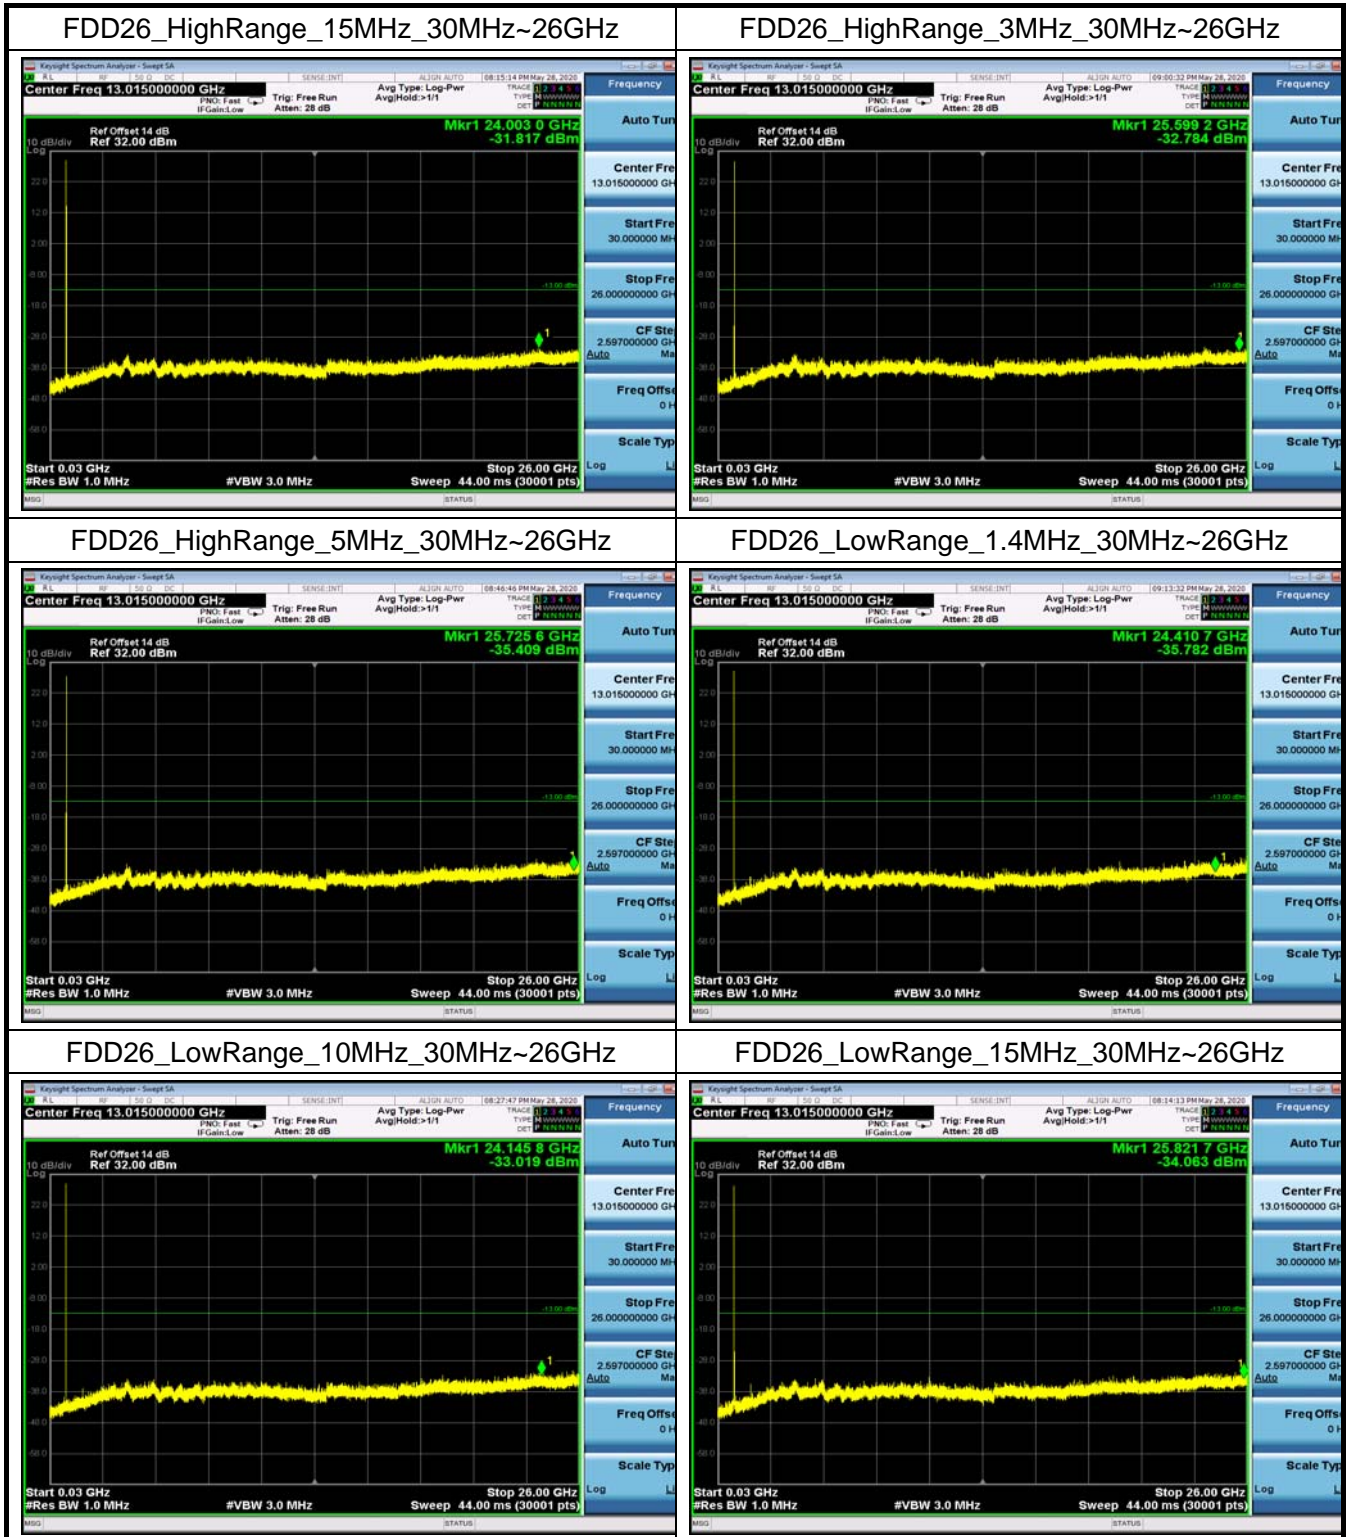

Conducted Out of Band Emissions

Test Result and Data

Conducted Band Edge

Test Result and Data

LowRange_FDD02_1.4MHz_1850.7_OneRB
_low_QPSK

LowRange_FDD02_1.4MHz_1850.7_OneRB
_low_Q16

LowRange_FDD02_1.4MHz_1850.7_fullIRB
_Low_QPSK

LowRange_FDD02_1.4MHz_1850.7_fullIRB
_Low_Q16

LowRange_FDD02_5MHz_1852.5_fullRB
_Low_QPSK

LowRange_FDD02_5MHz_1852.5_fullRB
_Low_Q16

LowRange_FDD02_10MHz_1855_OneRB
_low_QPSK

LowRange_FDD02_10MHz_1855_OneRB
_low_Q16

LowRange_FDD02_10MHz_1855_fullRB
_Low_QPSK

LowRange_FDD02_10MHz_1855_fullRB
_Low_Q16

LowRange_FDD02_15MHz_1857.5_OneRB
_low_QPSK

LowRange_FDD02_15MHz_1857.5_OneRB
_low_Q16

LowRange_FDD02_15MHz_1857.5_fullIRB
_Low_QPSK