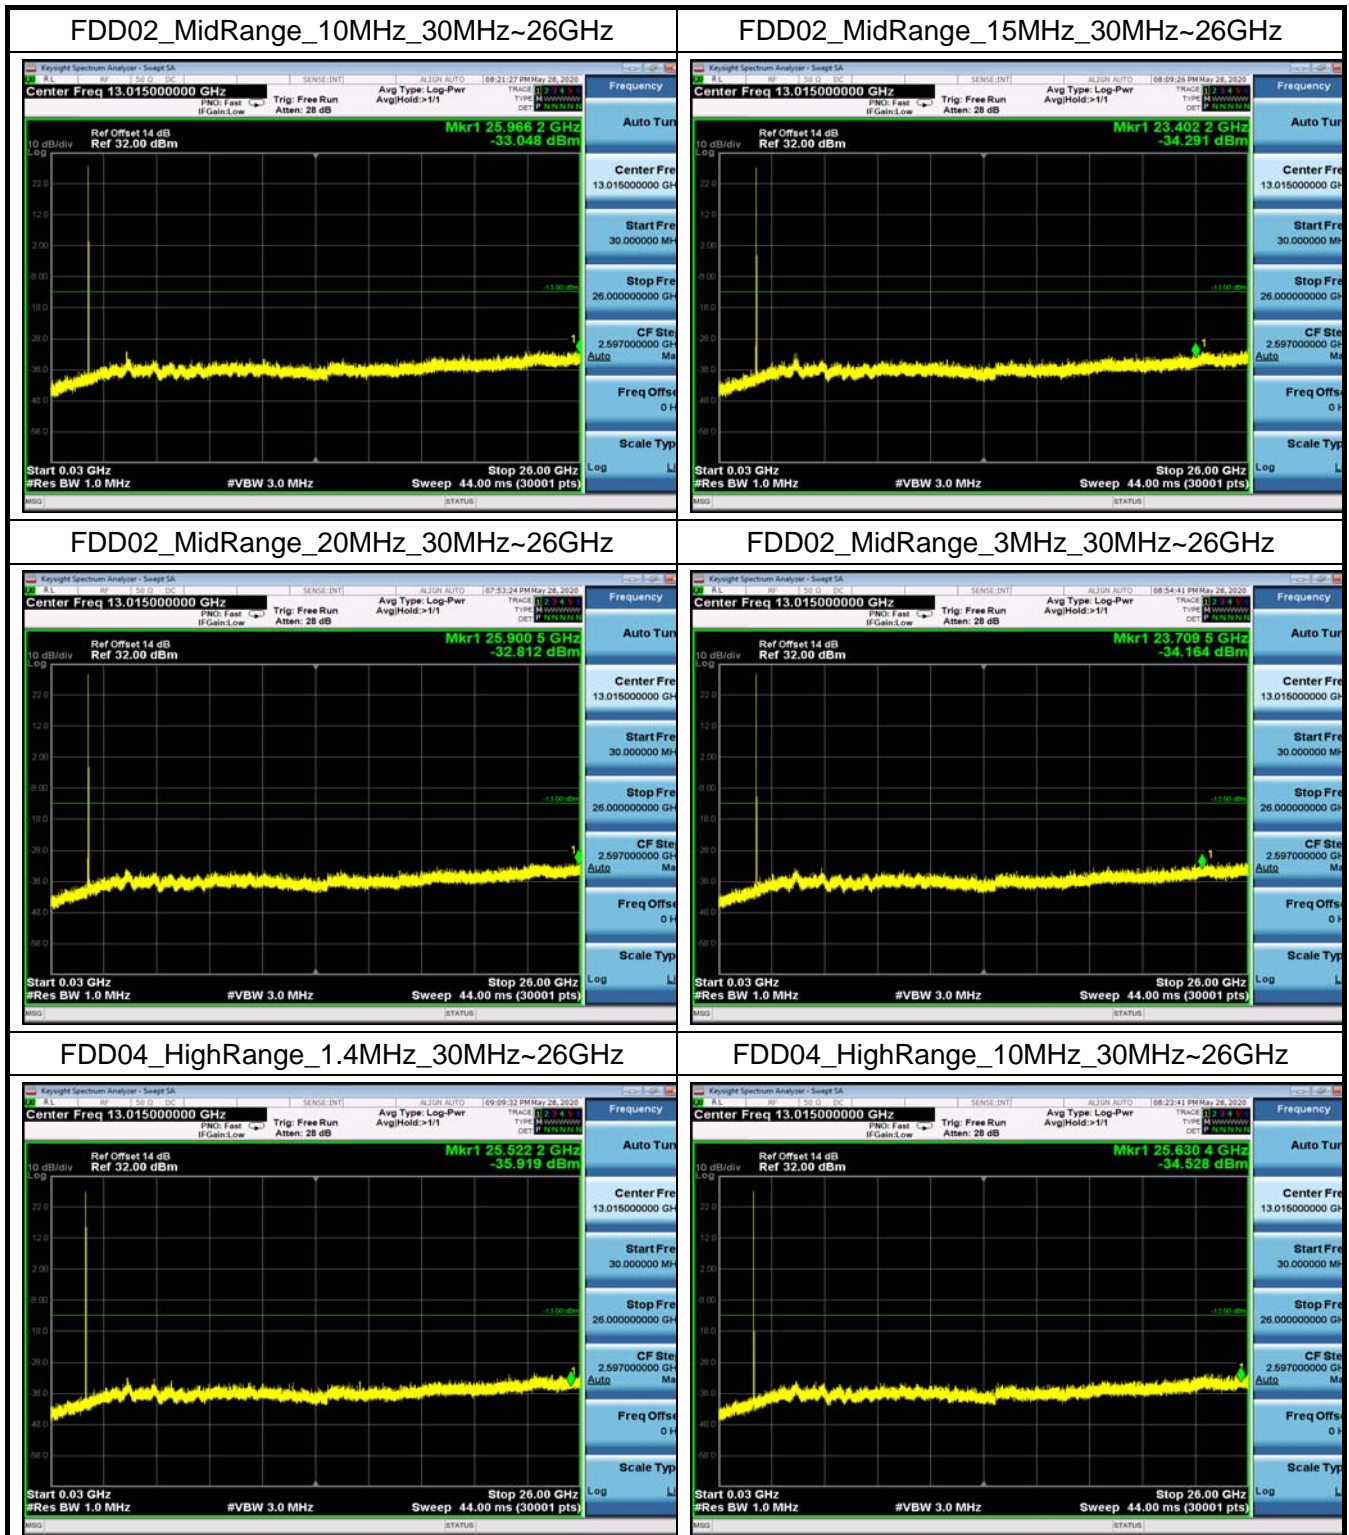

Conducted Out of Band Emissions

Test Result and Data

Conducted Band Edge

Test Result and Data

LowRange_FDD02_1.4MHz_1850.7_OneRB
_low_QPSK

LowRange_FDD02_1.4MHz_1850.7_OneRB
_low_Q16

LowRange_FDD02_1.4MHz_1850.7_fullIRB
_Low_QPSK

LowRange_FDD02_1.4MHz_1850.7_fullIRB
_Low_Q16

LowRange_FDD02_5MHz_1852.5_fullRB
_Low_QPSK

LowRange_FDD02_5MHz_1852.5_fullRB
_Low_Q16

LowRange_FDD02_10MHz_1855_OneRB
_low_QPSK

LowRange_FDD02_10MHz_1855_OneRB
_low_Q16

LowRange_FDD02_10MHz_1855_fullRB
_Low_QPSK

LowRange_FDD02_10MHz_1855_fullRB
_Low_Q16

LowRange_FDD02_15MHz_1857.5_OneRB
_low_QPSK

LowRange_FDD02_15MHz_1857.5_OneRB
_low_Q16

LowRange_FDD02_15MHz_1857.5_fullIRB
_Low_QPSK