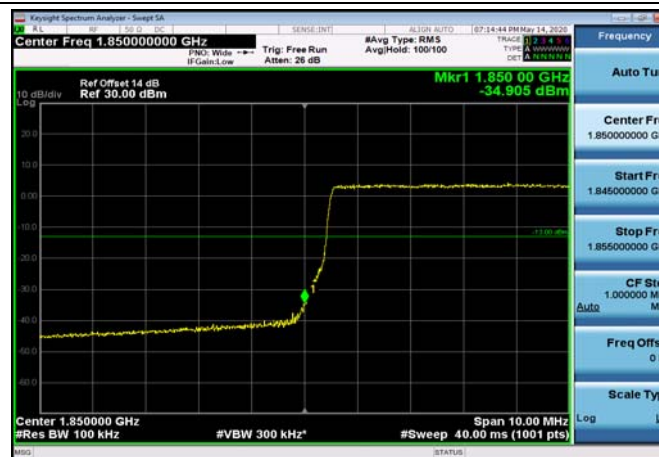

Conducted Out of Band Emissions

Test Result and Data

Conducted Band Edge

Test Result and Data

LowRange_FDD02_1.4MHz_1850.7_OneRB
_low_QPSK

LowRange_FDD02_1.4MHz_1850.7_OneRB
_low_Q16

LowRange_FDD02_1.4MHz_1850.7_fullIRB
_Low_QPSK

LowRange_FDD02_1.4MHz_1850.7_fullIRB
_Low_Q16

LowRange_FDD02_5MHz_1852.5_fullRB
_Low_QPSK

LowRange_FDD02_5MHz_1852.5_fullRB
_Low_Q16

LowRange_FDD02_10MHz_1855_OneRB
_low_QPSK

LowRange_FDD02_10MHz_1855_OneRB
_low_Q16

LowRange_FDD02_10MHz_1855_fullRB
_Low_QPSK

LowRange_FDD02_10MHz_1855_fullRB
_Low_Q16

LowRange_FDD02_15MHz_1857.5_OneRB
_low_QPSK

LowRange_FDD02_15MHz_1857.5_OneRB
_low_Q16

LowRange_FDD02_15MHz_1857.5_fullIRB
_Low_QPSK