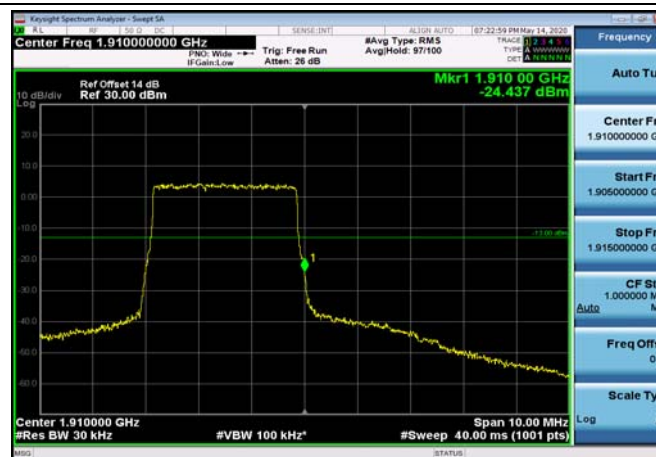

LowRange_FDD02_15MHz_1857.5_fullIRB
_Low_Q16

LowRange_FDD02_20MHz_1860_OneRB
_low_QPSK

LowRange_FDD02_20MHz_1860_OneRB
_low_Q16

HighRange_FDD02_3MHz_1908.5_OneRB
_high_QPSK

HighRange_FDD02_3MHz_1908.5_OneRB
_high_Q16

HighRange_FDD02_3MHz_1908.5_fullIRB
_High_QPSK

HighRange_FDD02_3MHz_1908.5_fullIRB
_High_Q16

HighRange_FDD02_5MHz_1907.5_OneRB
_high_QPSK

HighRange_FDD02_5MHz_1907.5_OneRB
_high_Q16

HighRange_FDD02_5MHz_1907.5_fullRB
_High_QPSK