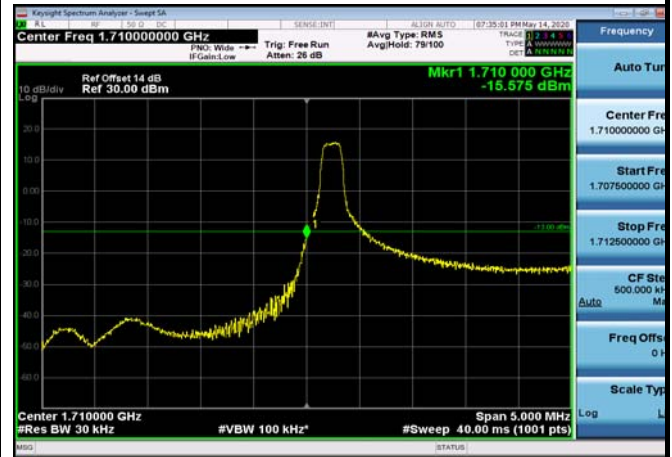

LowRange_ FDD04_1.4MHz_1710.7_fullRB
_Low_QPSK

LowRange_ FDD04_1.4MHz_1710.7_fullRB
_Low_Q16

LowRange_FDD04_3MHz_1711.5_OneRB
_low_QPSK

LowRange_FDD04_3MHz_1711.5_OneRB
_low_Q16

LowRange_FDD04_3MHz_1711.5_fullIRB
_Low_QPSK