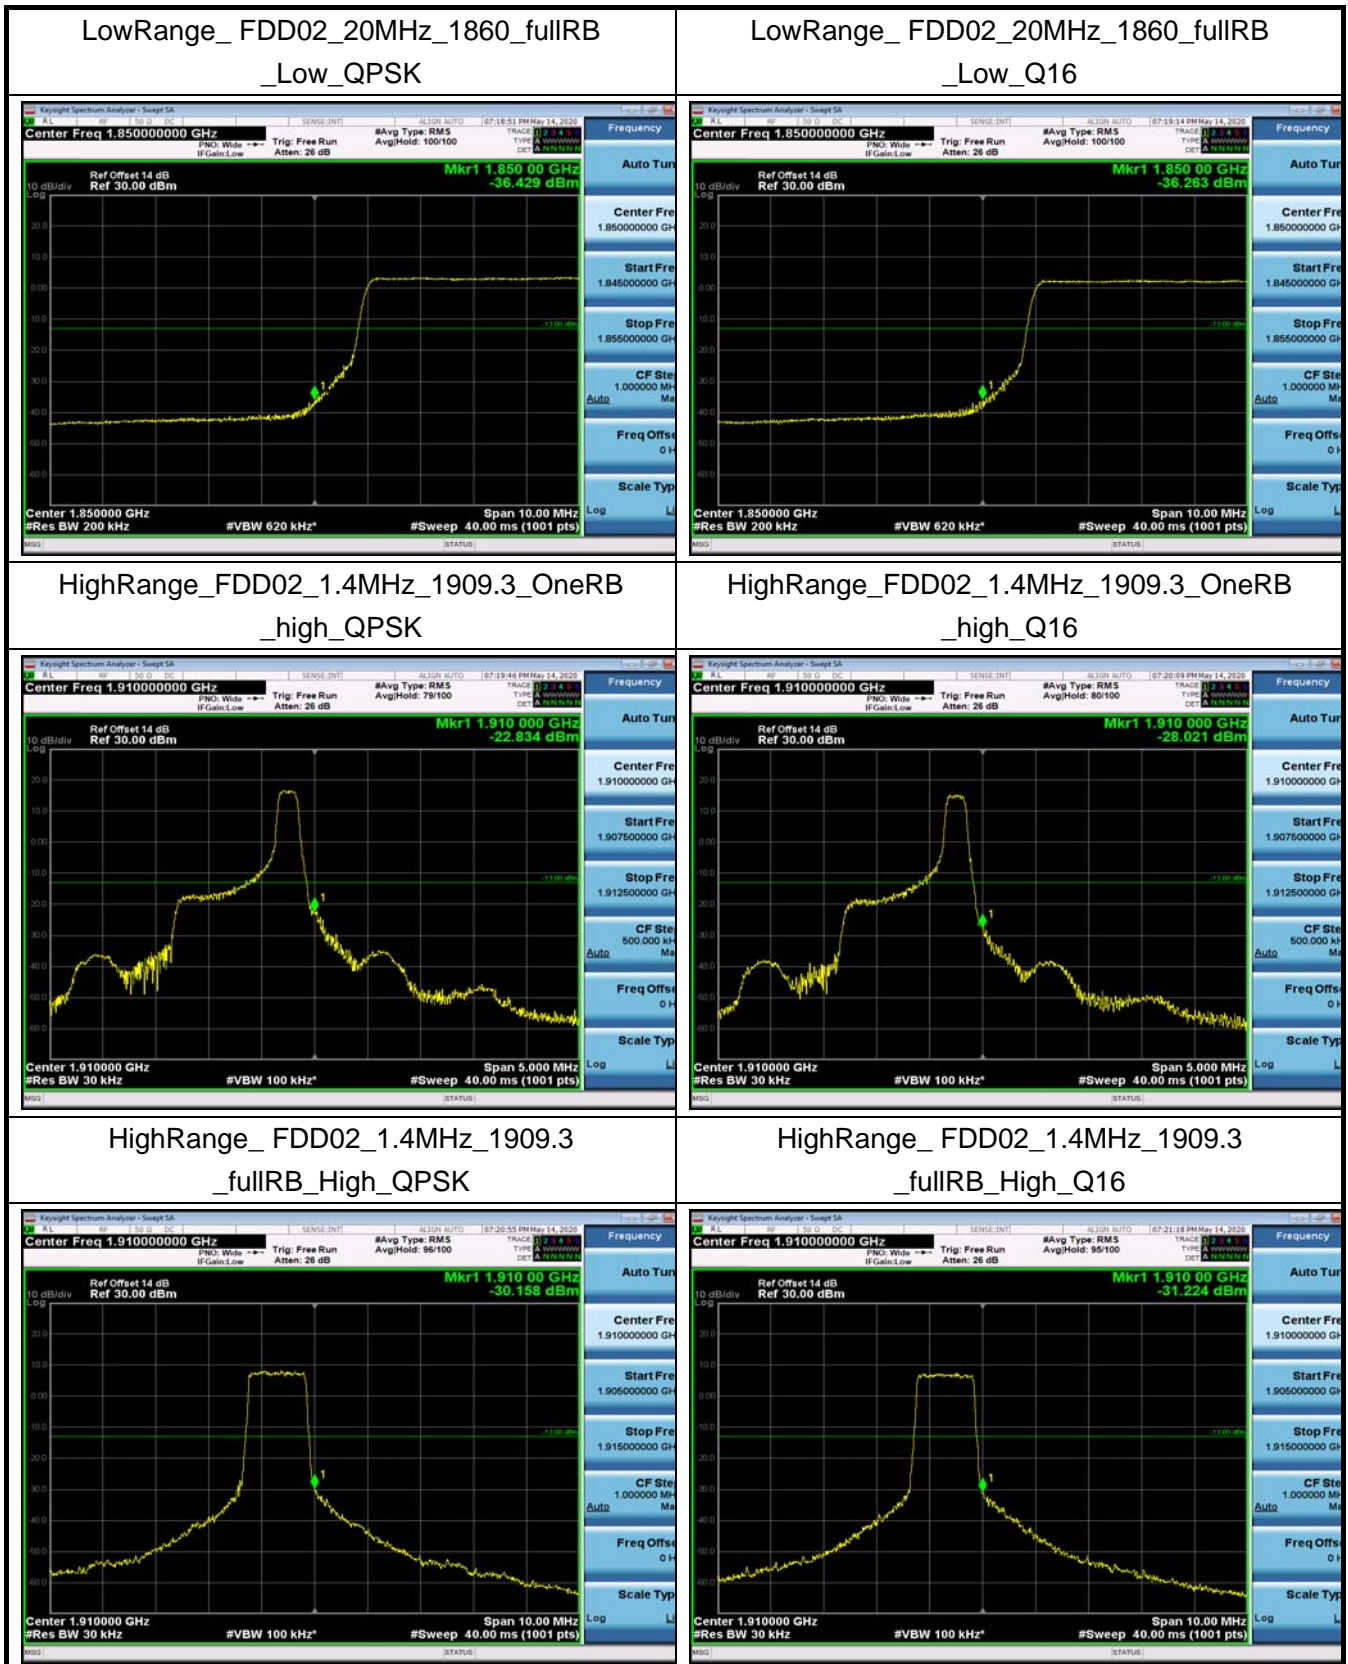

LowRange_FDD02_10MHz_1855_fullRB
_Low_QPSK

LowRange_FDD02_10MHz_1855_fullRB
_Low_Q16

LowRange_FDD02_15MHz_1857.5_OneRB
_low_QPSK

LowRange_FDD02_15MHz_1857.5_OneRB
_low_Q16

LowRange_FDD02_15MHz_1857.5_fullIRB
_Low_QPSK

LowRange_FDD02_15MHz_1857.5_fullIRB
_Low_Q16

LowRange_FDD02_20MHz_1860_OneRB
_low_QPSK

LowRange_FDD02_20MHz_1860_OneRB
_low_Q16

HighRange_FDD02_3MHz_1908.5_OneRB
_high_QPSK

HighRange_FDD02_3MHz_1908.5_OneRB
_high_Q16

HighRange_FDD02_3MHz_1908.5_fullIRB
_High_QPSK

HighRange_FDD02_3MHz_1908.5_fullIRB
_High_Q16

HighRange_FDD02_5MHz_1907.5_OneRB
_high_QPSK

HighRange_FDD02_5MHz_1907.5_OneRB
_high_Q16

HighRange_FDD02_5MHz_1907.5_fullRB
_High_QPSK