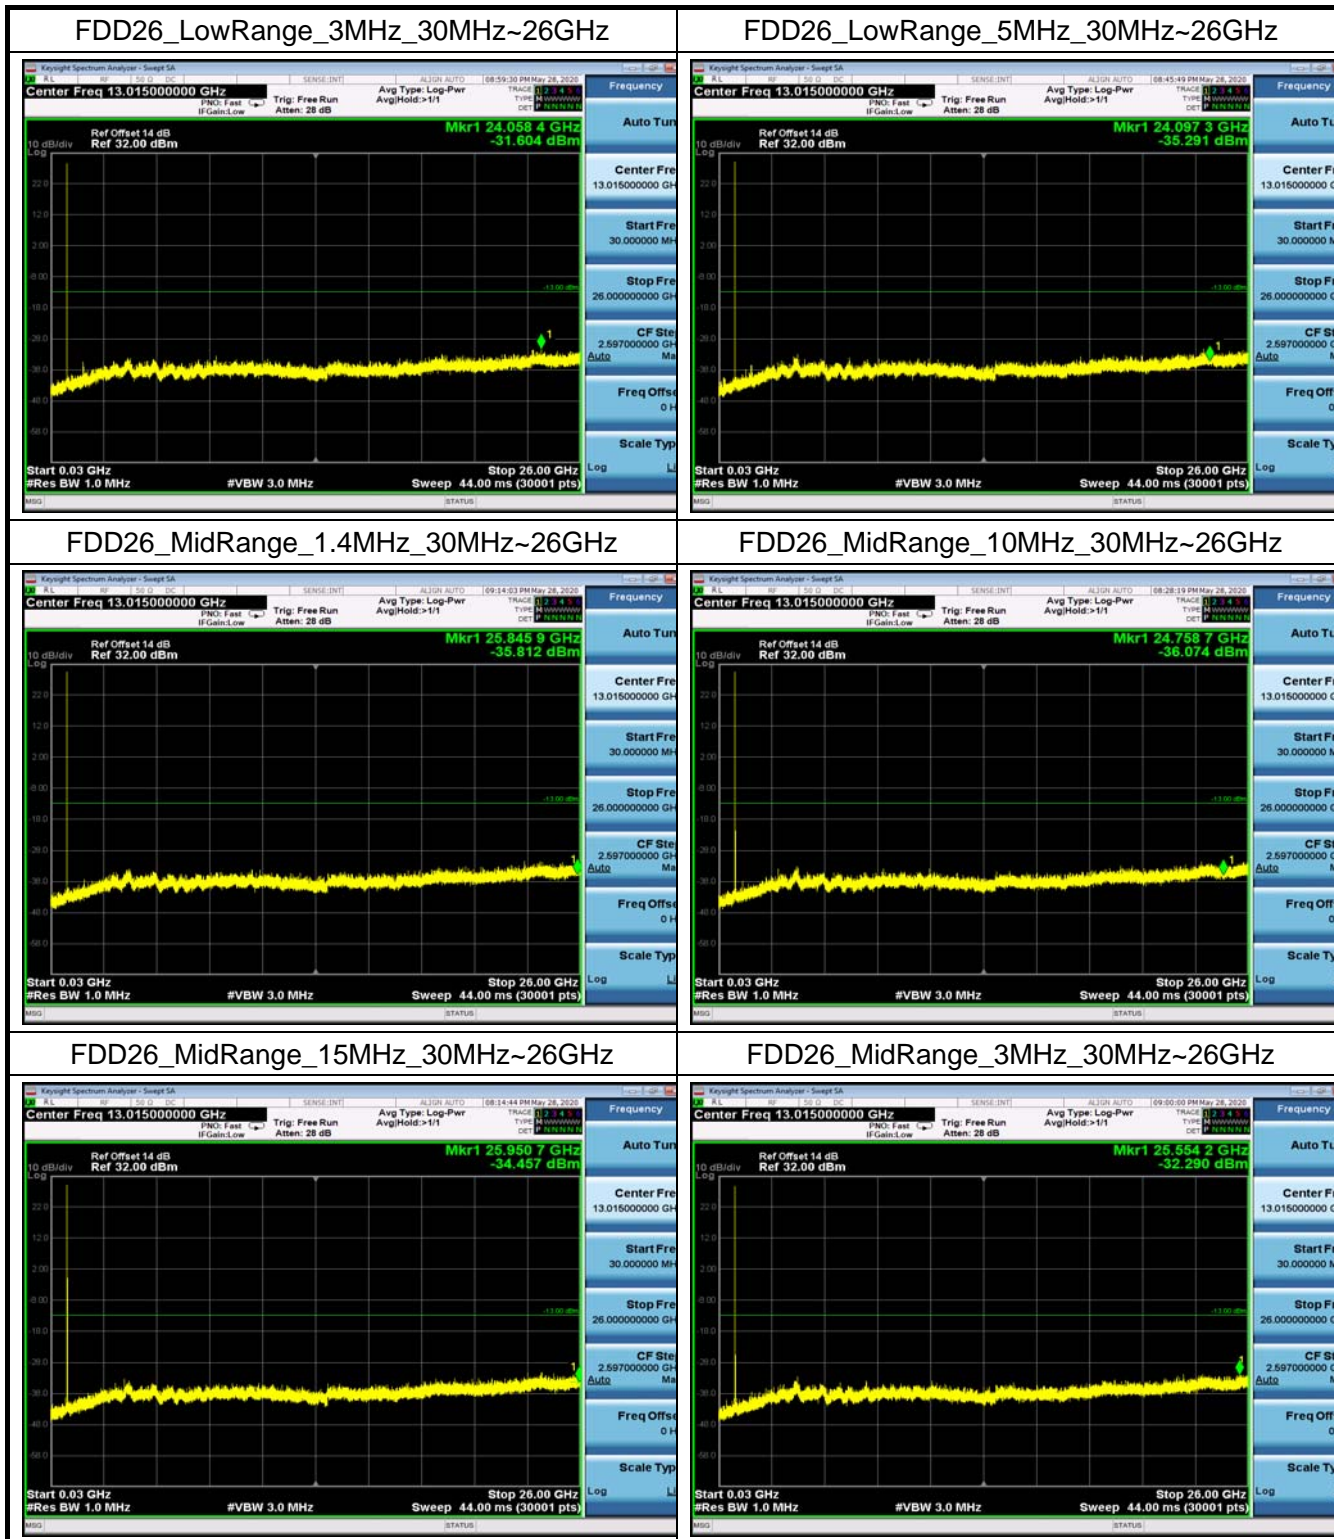

Conducted Out of Band Emissions

Test Result and Data

Conducted Band Edge

Test Result and Data

LowRange_FDD02_1.4MHz_1850.7_OneRB
_low_QPSK

LowRange_FDD02_1.4MHz_1850.7_OneRB
_low_Q16

LowRange_FDD02_1.4MHz_1850.7_fullIRB
_Low_QPSK

LowRange_FDD02_1.4MHz_1850.7_fullIRB
_Low_Q16

LowRange_FDD02_5MHz_1852.5_fullRB
_Low_QPSK

LowRange_FDD02_5MHz_1852.5_fullRB
_Low_Q16

LowRange_FDD02_10MHz_1855_OneRB
_low_QPSK

LowRange_FDD02_10MHz_1855_OneRB
_low_Q16

LowRange_FDD02_10MHz_1855_fullRB
_Low_QPSK

LowRange_FDD02_10MHz_1855_fullRB
_Low_Q16

LowRange_FDD02_15MHz_1857.5_OneRB
_low_QPSK

LowRange_FDD02_15MHz_1857.5_OneRB
_low_Q16

LowRange_FDD02_15MHz_1857.5_fullIRB
_Low_QPSK