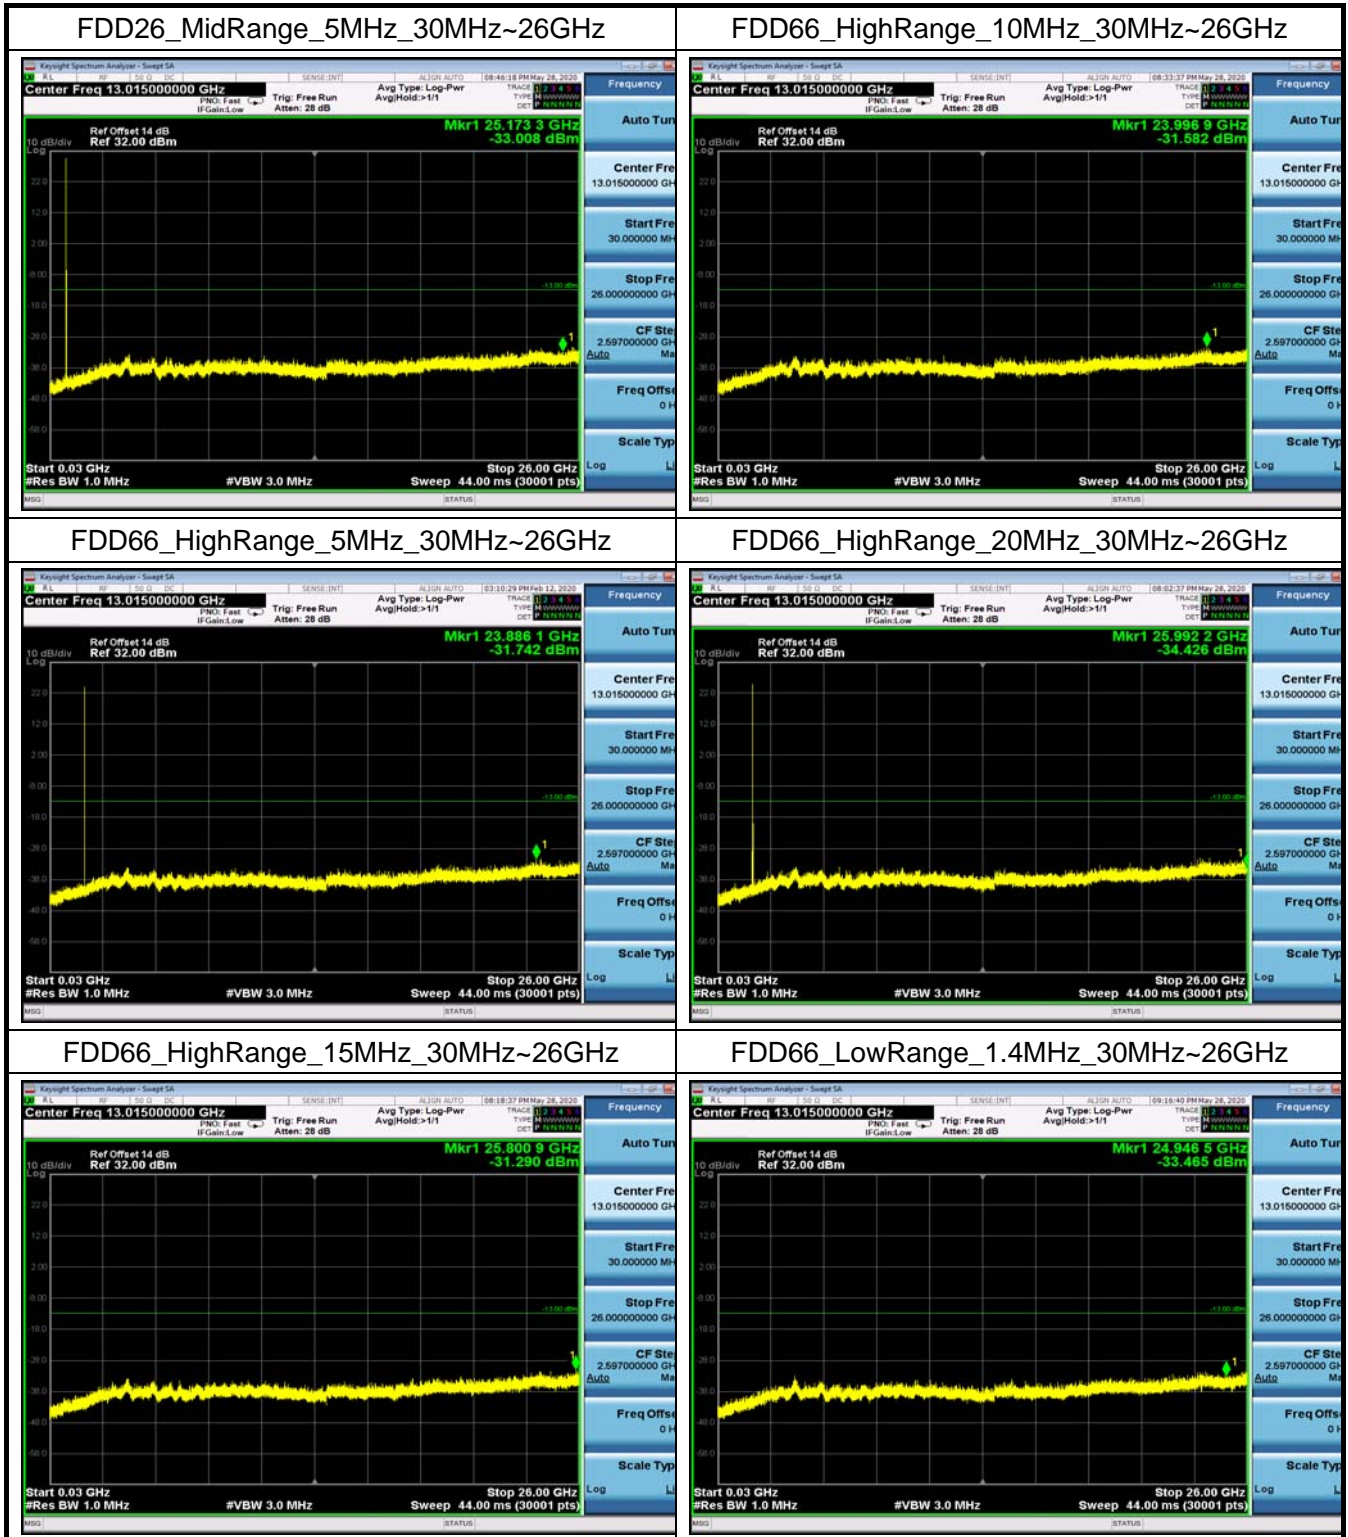

Conducted Out of Band Emissions

Test Result and Data

Conducted Band Edge

Test Result and Data

LowRange_FDD02_1.4MHz_1850.7_OneRB
_low_QPSK

LowRange_FDD02_1.4MHz_1850.7_OneRB
_low_Q16

LowRange_FDD02_1.4MHz_1850.7_fullIRB
_Low_QPSK

LowRange_FDD02_1.4MHz_1850.7_fullIRB
_Low_Q16

LowRange_FDD02_5MHz_1852.5_fullRB
_Low_QPSK

LowRange_FDD02_5MHz_1852.5_fullRB
_Low_Q16

LowRange_FDD02_10MHz_1855_OneRB
_low_QPSK

LowRange_FDD02_10MHz_1855_OneRB
_low_Q16

LowRange_FDD02_10MHz_1855_fullRB
_Low_QPSK

LowRange_FDD02_10MHz_1855_fullRB
_Low_Q16

LowRange_FDD02_15MHz_1857.5_OneRB
_low_QPSK

LowRange_FDD02_15MHz_1857.5_OneRB
_low_Q16

LowRange_FDD02_15MHz_1857.5_fullIRB
_Low_QPSK