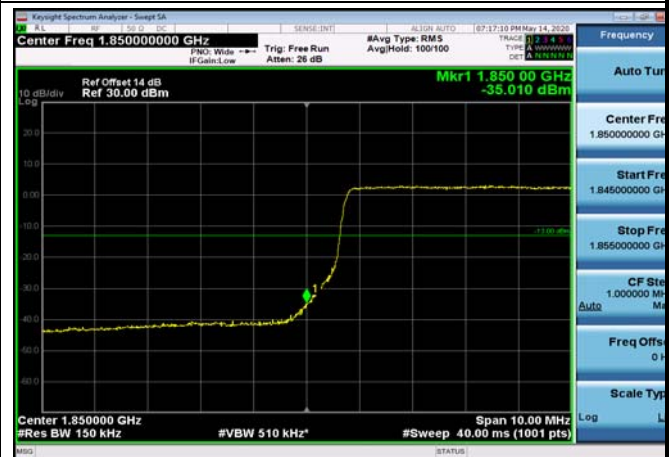

LowRange_FDD02_10MHz_1855_fullRB
_Low_QPSK

LowRange_FDD02_10MHz_1855_fullRB
_Low_Q16

LowRange_FDD02_15MHz_1857.5_OneRB
_low_QPSK

LowRange_FDD02_15MHz_1857.5_OneRB
_low_Q16

LowRange_FDD02_15MHz_1857.5_fullIRB
_Low_QPSK

LowRange_FDD02_15MHz_1857.5_fullIRB
_Low_Q16

LowRange_FDD02_20MHz_1860_OneRB
_low_QPSK

LowRange_FDD02_20MHz_1860_OneRB
_low_Q16

HighRange_FDD02_3MHz_1908.5_OneRB
_high_QPSK

HighRange_FDD02_3MHz_1908.5_OneRB
_high_Q16