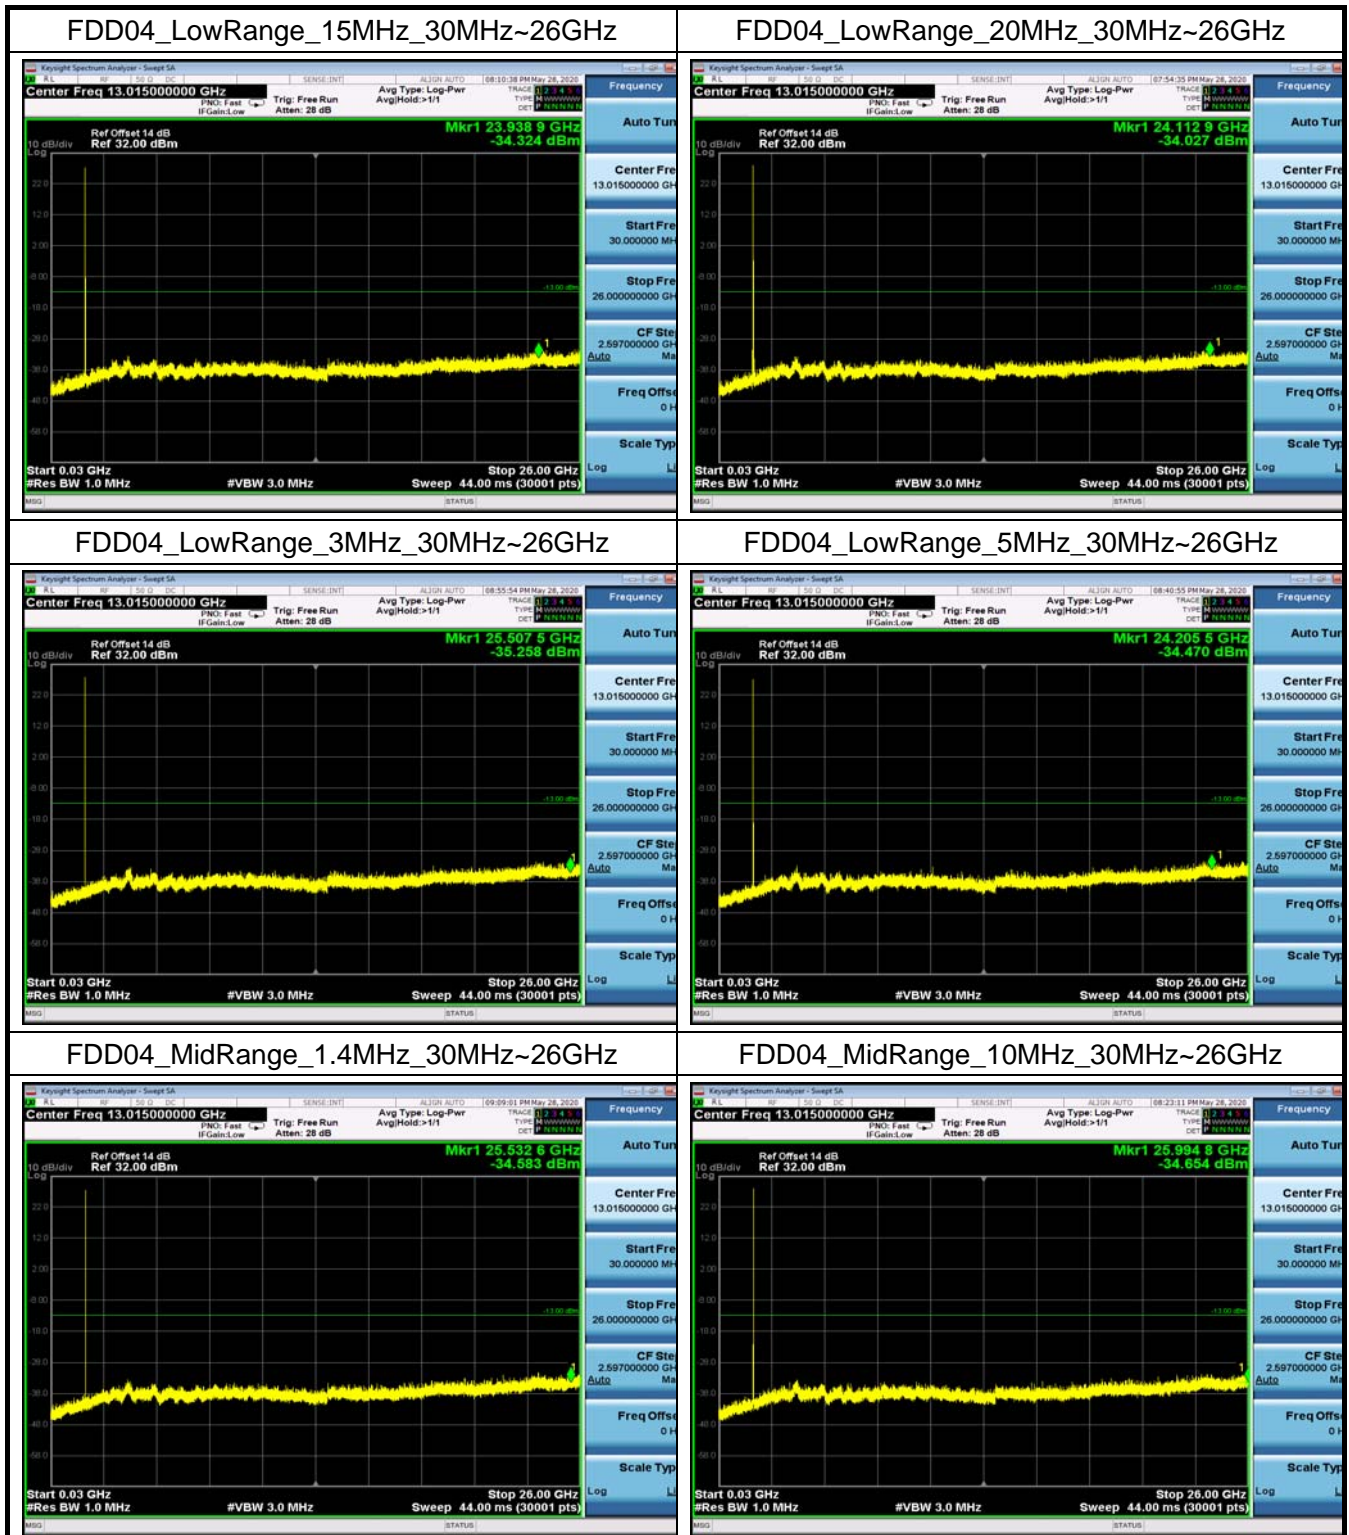

Conducted Out of Band Emissions

Test Result and Data

Conducted Band Edge

Test Result and Data

LowRange_FDD02_1.4MHz_1850.7_OneRB
_low_QPSK

LowRange_FDD02_1.4MHz_1850.7_OneRB
_low_Q16

LowRange_FDD02_1.4MHz_1850.7_fullIRB
_Low_QPSK

LowRange_FDD02_1.4MHz_1850.7_fullIRB
_Low_Q16

LowRange_FDD02_5MHz_1852.5_fullRB
_Low_QPSK

LowRange_FDD02_5MHz_1852.5_fullRB
_Low_Q16

LowRange_FDD02_10MHz_1855_OneRB
_low_QPSK

LowRange_FDD02_10MHz_1855_OneRB
_low_Q16

LowRange_FDD02_10MHz_1855_fullRB
_Low_QPSK

LowRange_FDD02_10MHz_1855_fullRB
_Low_Q16

LowRange_FDD02_15MHz_1857.5_OneRB
_low_QPSK

LowRange_FDD02_15MHz_1857.5_OneRB
_low_Q16

LowRange_FDD02_15MHz_1857.5_fullIRB
_Low_QPSK