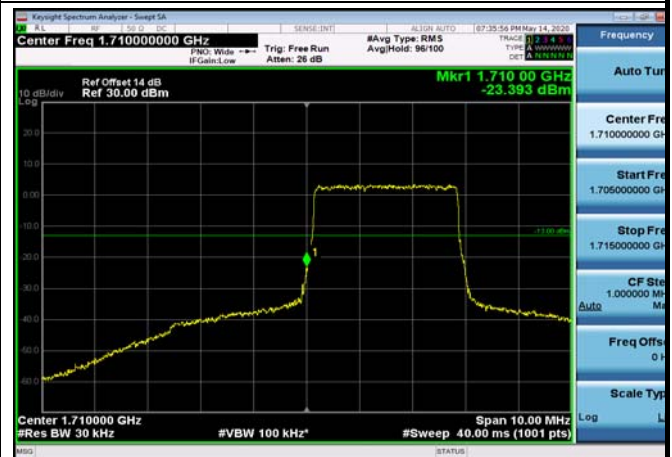

LowRange_FDD04_3MHz_1711.5_fullIRB
_Low_Q16