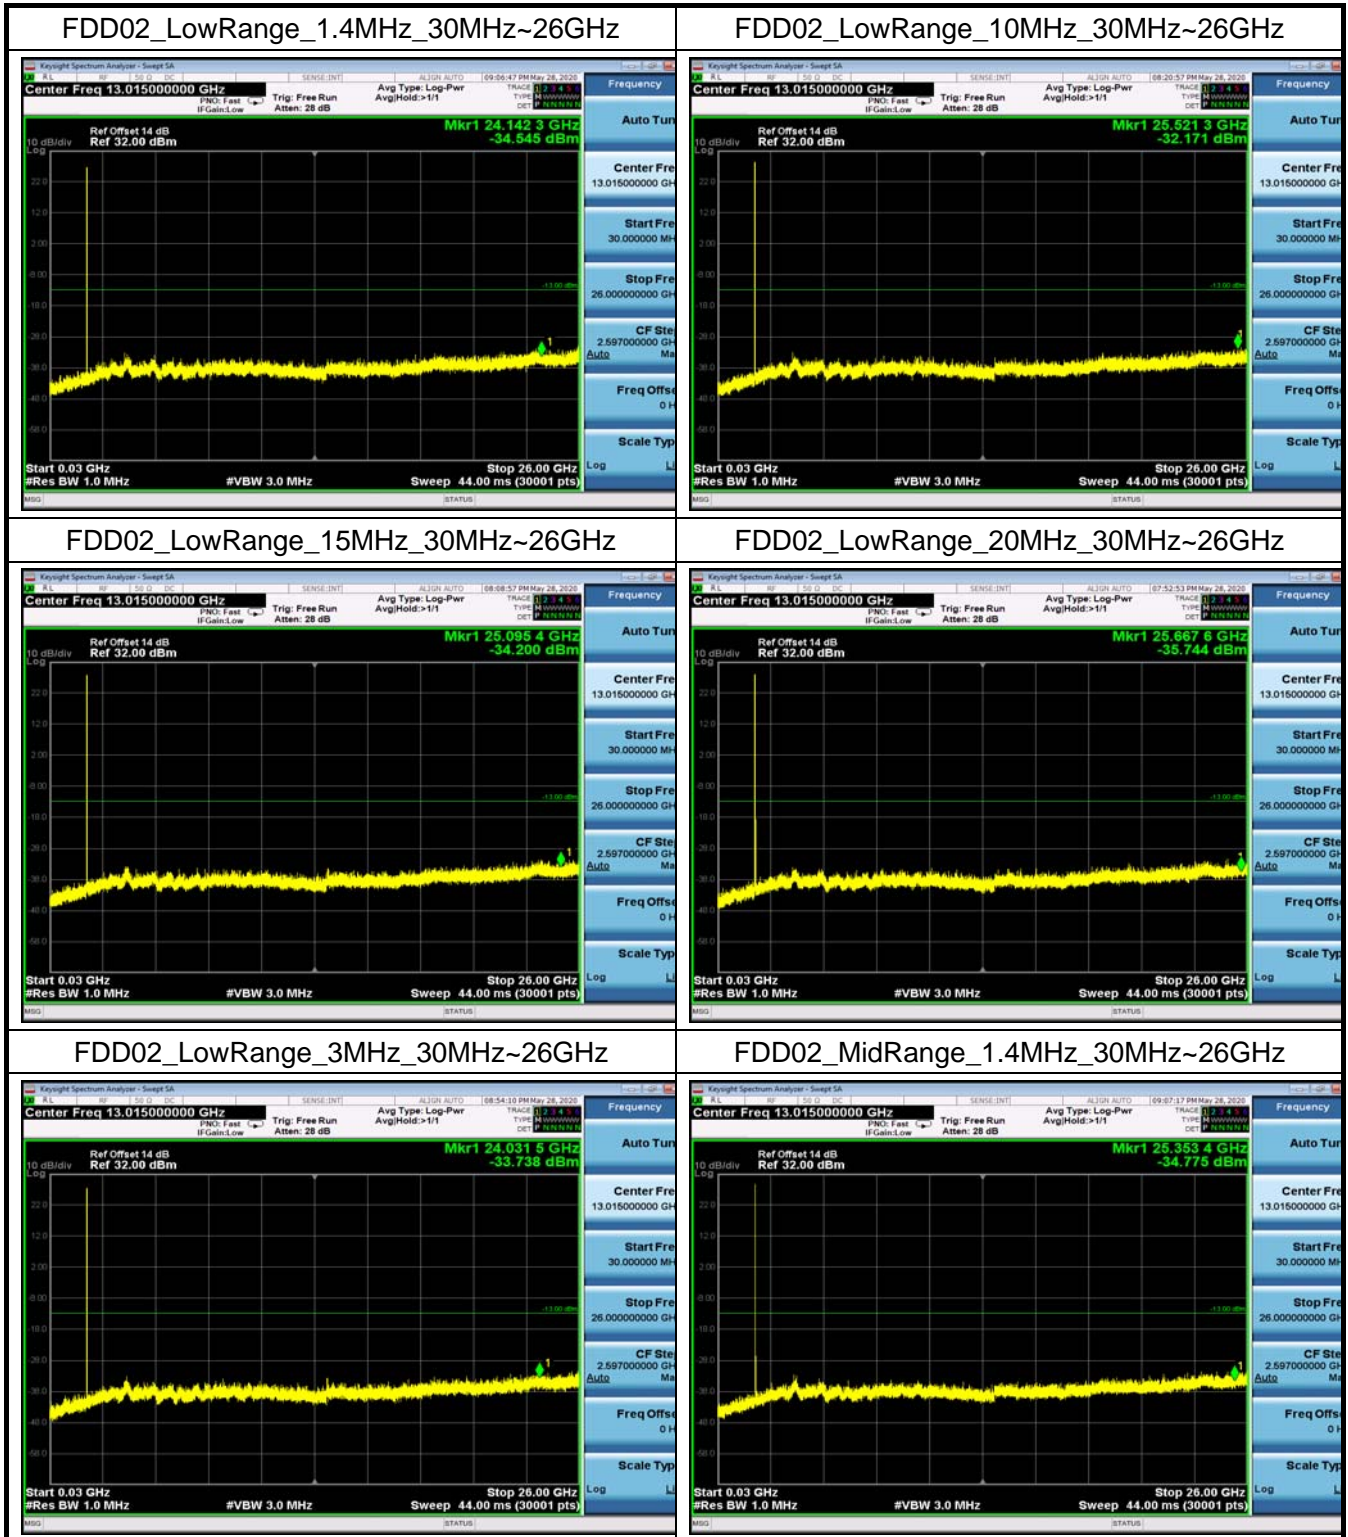

Conducted Out of Band Emissions

Test Result and Data

Conducted Band Edge

Test Result and Data

LowRange_FDD02_1.4MHz_1850.7_OneRB
_low_QPSK

LowRange_FDD02_1.4MHz_1850.7_OneRB
_low_Q16

LowRange_FDD02_1.4MHz_1850.7_fullIRB
_Low_QPSK

LowRange_FDD02_1.4MHz_1850.7_fullIRB
_Low_Q16

LowRange_FDD02_5MHz_1852.5_fullRB
_Low_QPSK

LowRange_FDD02_5MHz_1852.5_fullRB
_Low_Q16

LowRange_FDD02_10MHz_1855_OneRB
_low_QPSK

LowRange_FDD02_10MHz_1855_OneRB
_low_Q16

LowRange_FDD02_10MHz_1855_fullRB
_Low_QPSK

LowRange_FDD02_10MHz_1855_fullRB
_Low_Q16

LowRange_FDD02_15MHz_1857.5_OneRB
_low_QPSK

LowRange_FDD02_15MHz_1857.5_OneRB
_low_Q16

LowRange_FDD02_15MHz_1857.5_fullIRB
_Low_QPSK