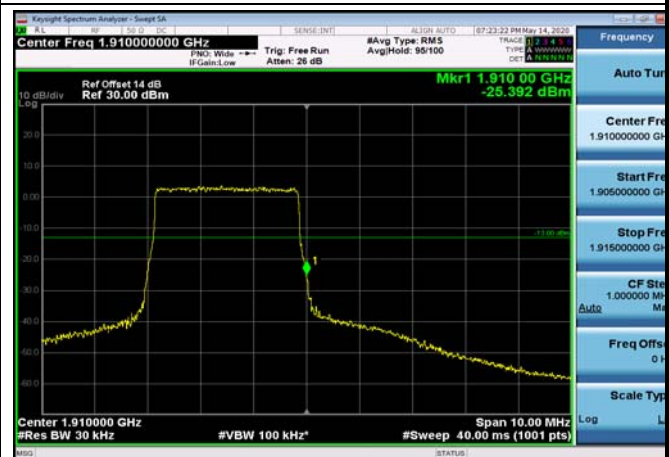

LowRange_FDD02_15MHz_1857.5_fullIRB
_Low_Q16

LowRange_FDD02_20MHz_1860_OneRB
_low_QPSK

LowRange_FDD02_20MHz_1860_OneRB
_low_Q16

HighRange_FDD02_3MHz_1908.5_OneRB
_high_QPSK

HighRange_FDD02_3MHz_1908.5_OneRB
_high_Q16

HighRange_FDD02_3MHz_1908.5_fullIRB
_High_QPSK

HighRange_FDD02_3MHz_1908.5_fullIRB
_High_Q16

HighRange_FDD02_5MHz_1907.5_OneRB
_high_QPSK

HighRange_FDD02_5MHz_1907.5_OneRB
_high_Q16

HighRange_FDD02_5MHz_1907.5_fullRB
_High_QPSK