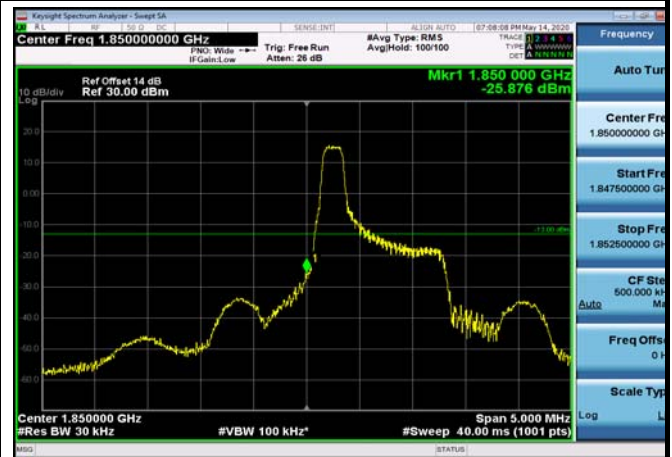

Conducted Out of Band Emissions

Test Result and Data

Conducted Band Edge

Test Result and Data

LowRange_FDD02_1.4MHz_1850.7_OneRB
_low_QPSK

LowRange_FDD02_1.4MHz_1850.7_OneRB
_low_Q16

LowRange_FDD02_1.4MHz_1850.7_fullIRB
_Low_QPSK

LowRange_FDD02_1.4MHz_1850.7_fullIRB
_Low_Q16

LowRange_FDD02_5MHz_1852.5_fullRB
_Low_QPSK

LowRange_FDD02_5MHz_1852.5_fullRB
_Low_Q16

LowRange_FDD02_10MHz_1855_OneRB
_low_QPSK

LowRange_FDD02_10MHz_1855_OneRB
_low_Q16