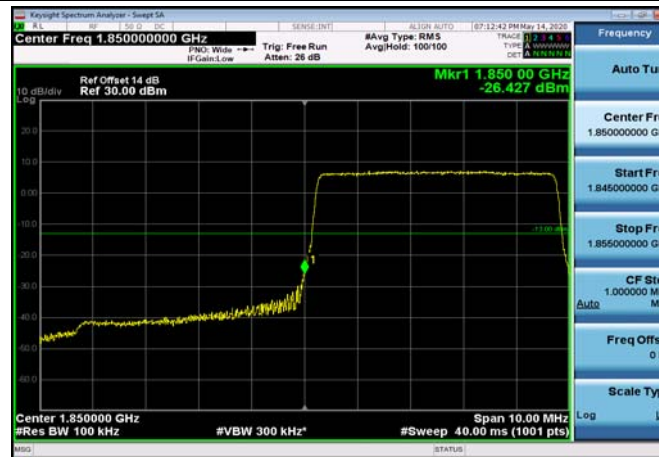

Conducted Out of Band Emissions

Test Result and Data

Conducted Band Edge

Test Result and Data

LowRange_FDD02_1.4MHz_1850.7_OneRB
_low_QPSK

LowRange_FDD02_1.4MHz_1850.7_OneRB
_low_Q16

LowRange_FDD02_1.4MHz_1850.7_fullIRB
_Low_QPSK

LowRange_FDD02_1.4MHz_1850.7_fullIRB
_Low_Q16

LowRange_FDD02_5MHz_1852.5_fullRB
_Low_QPSK

LowRange_FDD02_5MHz_1852.5_fullRB
_Low_Q16

LowRange_FDD02_10MHz_1855_OneRB
_low_QPSK

LowRange_FDD02_10MHz_1855_OneRB
_low_Q16