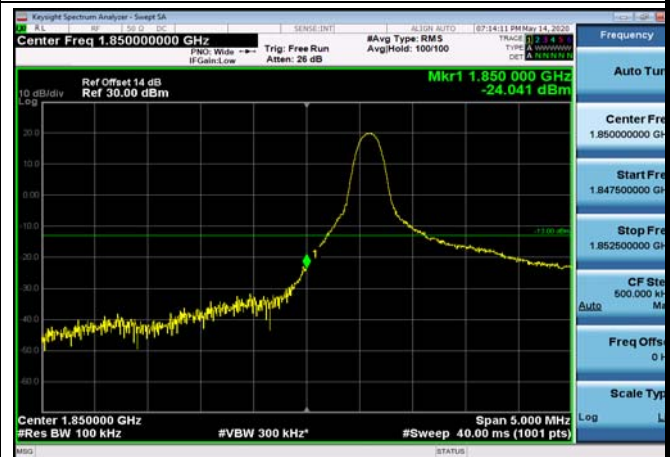

Conducted Out of Band Emissions

Test Result and Data

Conducted Band Edge

Test Result and Data

LowRange_FDD02_1.4MHz_1850.7_OneRB
_low_QPSK

LowRange_FDD02_1.4MHz_1850.7_OneRB
_low_Q16

LowRange_FDD02_1.4MHz_1850.7_fullIRB
_Low_QPSK

LowRange_FDD02_1.4MHz_1850.7_fullIRB
_Low_Q16

LowRange_FDD02_5MHz_1852.5_fullRB
_Low_QPSK

LowRange_FDD02_5MHz_1852.5_fullRB
_Low_Q16

LowRange_FDD02_10MHz_1855_OneRB
_low_QPSK

LowRange_FDD02_10MHz_1855_OneRB
_low_Q16