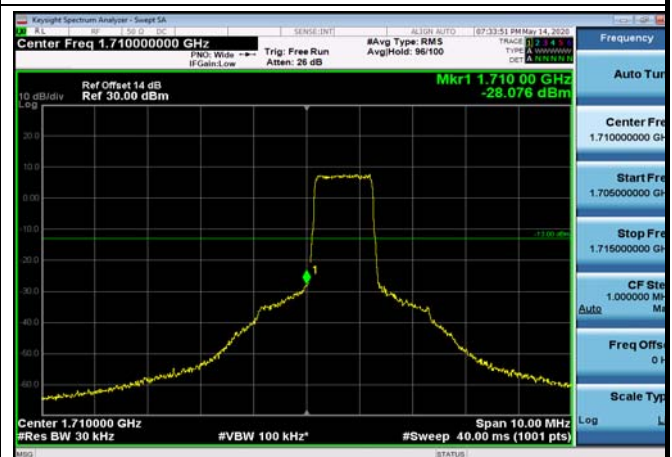

LowRange_ FDD04_1.4MHz_1710.7_fullRB
_Low_Q16