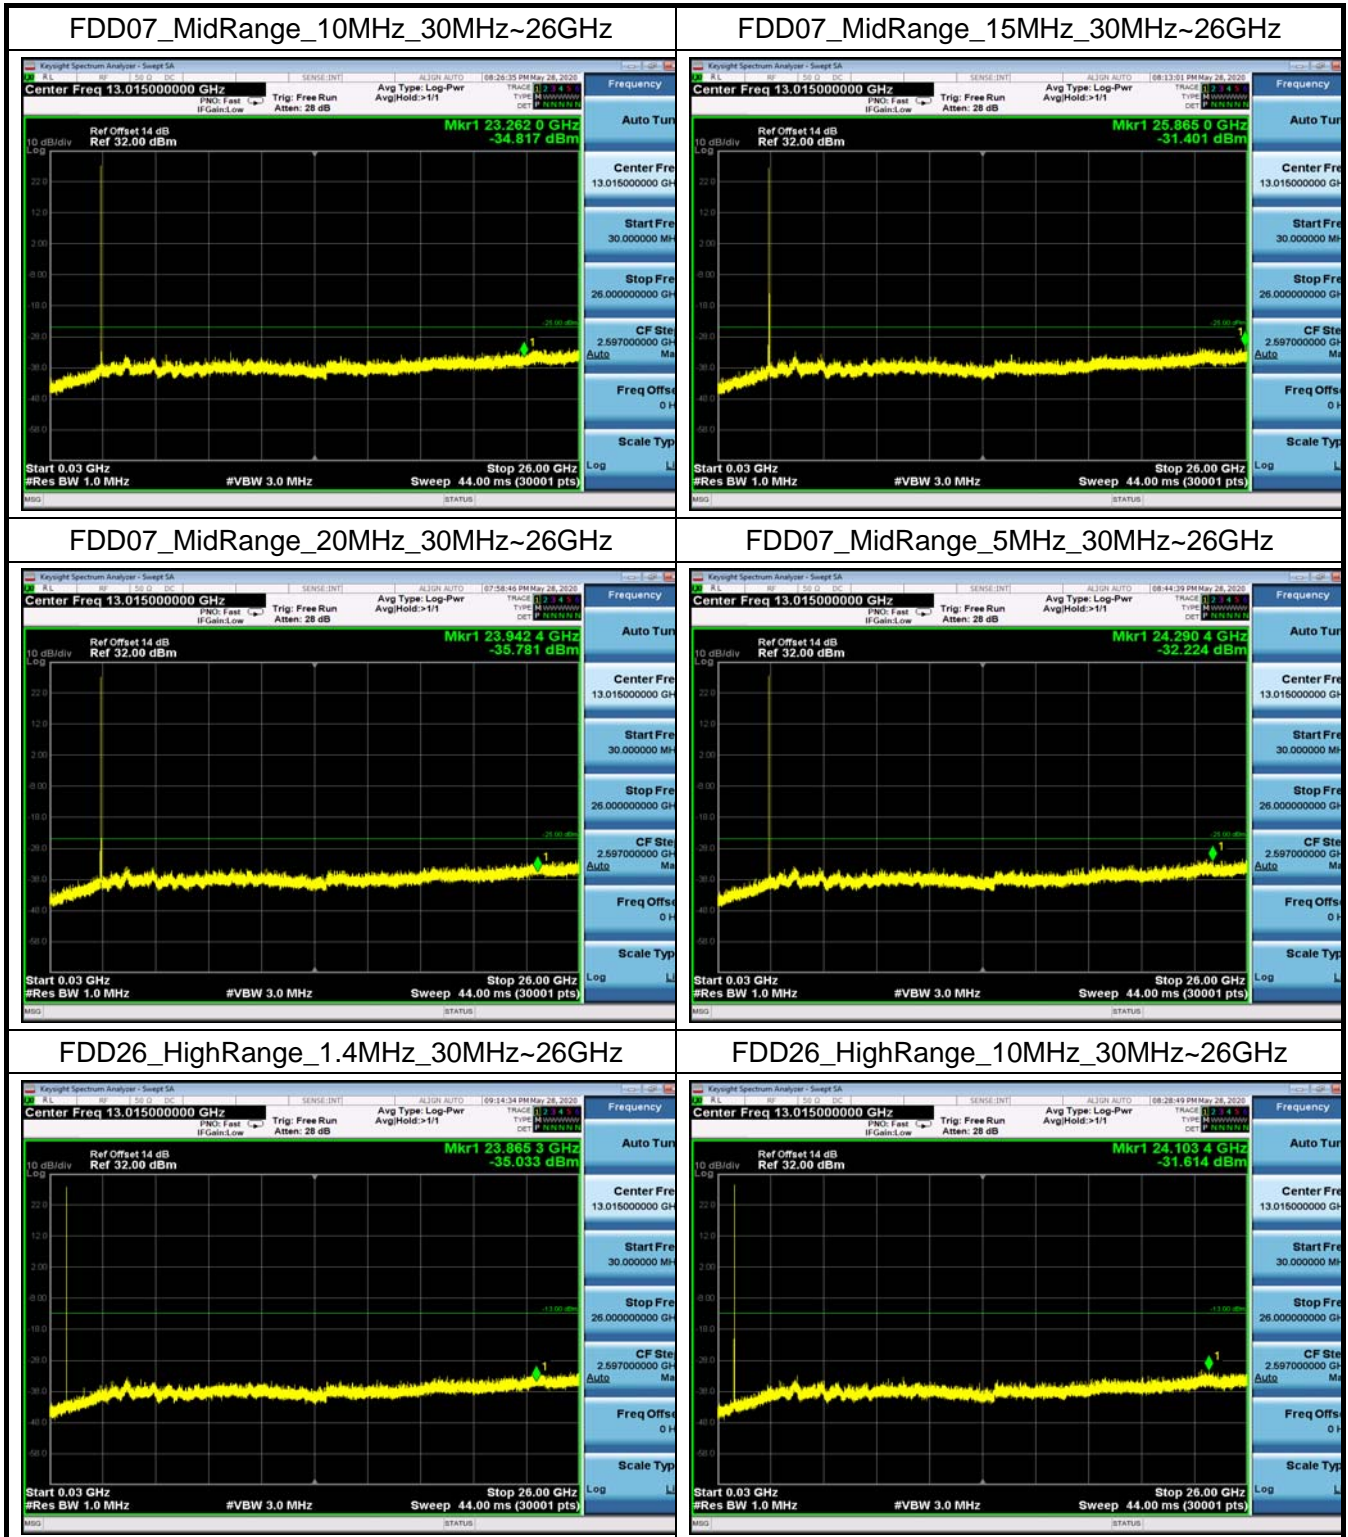

Conducted Out of Band Emissions

Test Result and Data

Conducted Band Edge

Test Result and Data

LowRange_FDD02_1.4MHz_1850.7_OneRB
_low_QPSK

LowRange_FDD02_1.4MHz_1850.7_OneRB
_low_Q16

LowRange_FDD02_1.4MHz_1850.7_fullIRB
_Low_QPSK

LowRange_FDD02_1.4MHz_1850.7_fullIRB
_Low_Q16

LowRange_FDD02_5MHz_1852.5_fullRB
_Low_QPSK

LowRange_FDD02_5MHz_1852.5_fullRB
_Low_Q16

LowRange_FDD02_10MHz_1855_OneRB
_low_QPSK

LowRange_FDD02_10MHz_1855_OneRB
_low_Q16

LowRange_FDD02_10MHz_1855_fullRB
_Low_QPSK

LowRange_FDD02_10MHz_1855_fullRB
_Low_Q16

LowRange_FDD02_15MHz_1857.5_OneRB
_low_QPSK

LowRange_FDD02_15MHz_1857.5_OneRB
_low_Q16

LowRange_FDD02_15MHz_1857.5_fullIRB
_Low_QPSK