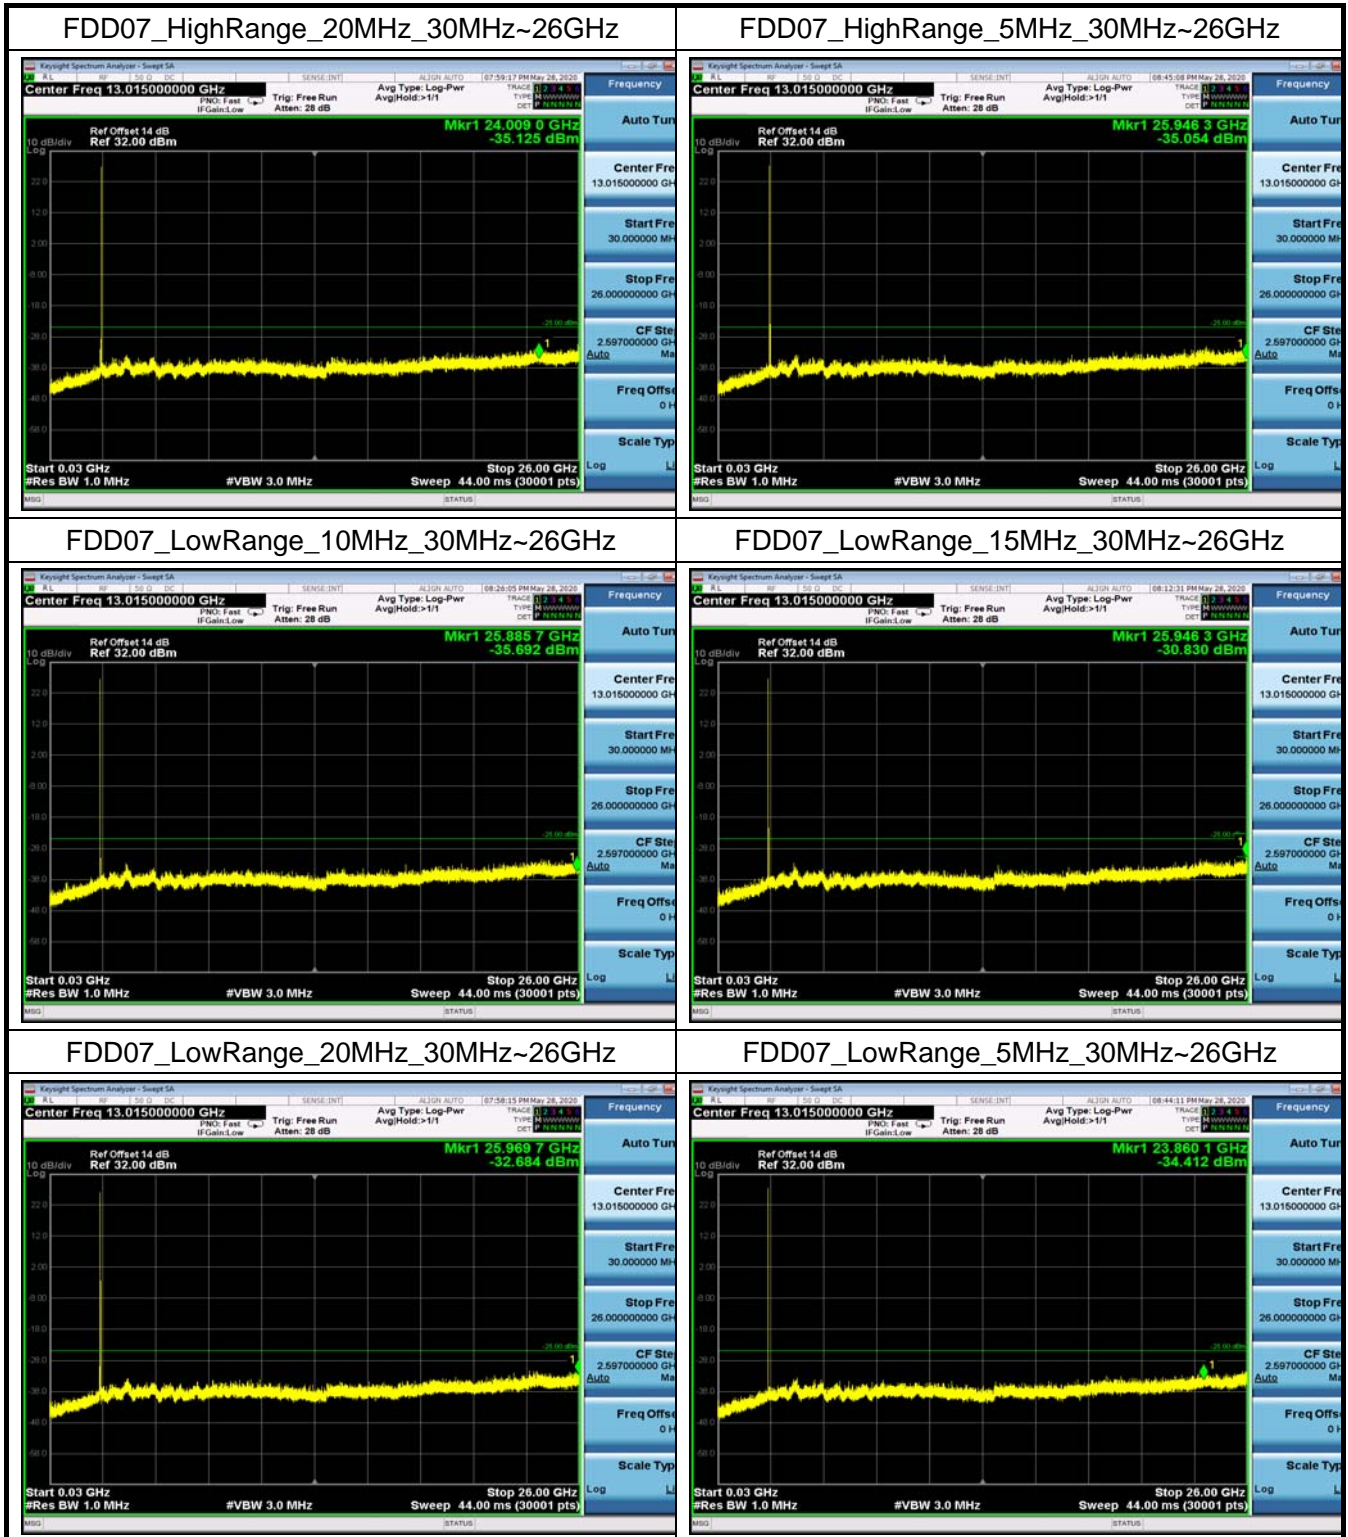

Conducted Out of Band Emissions

Test Result and Data

Conducted Band Edge

Test Result and Data

LowRange_FDD02_1.4MHz_1850.7_OneRB
_low_QPSK

LowRange_FDD02_1.4MHz_1850.7_OneRB
_low_Q16

LowRange_FDD02_1.4MHz_1850.7_fullIRB
_Low_QPSK

LowRange_FDD02_1.4MHz_1850.7_fullIRB
_Low_Q16

LowRange_FDD02_5MHz_1852.5_fullRB
_Low_QPSK

LowRange_FDD02_5MHz_1852.5_fullRB
_Low_Q16

LowRange_FDD02_10MHz_1855_OneRB
_low_QPSK

LowRange_FDD02_10MHz_1855_OneRB
_low_Q16

LowRange_FDD02_10MHz_1855_fullRB
_Low_QPSK

LowRange_FDD02_10MHz_1855_fullRB
_Low_Q16

LowRange_FDD02_15MHz_1857.5_OneRB
_low_QPSK

LowRange_FDD02_15MHz_1857.5_OneRB
_low_Q16

LowRange_FDD02_15MHz_1857.5_fullIRB
_Low_QPSK