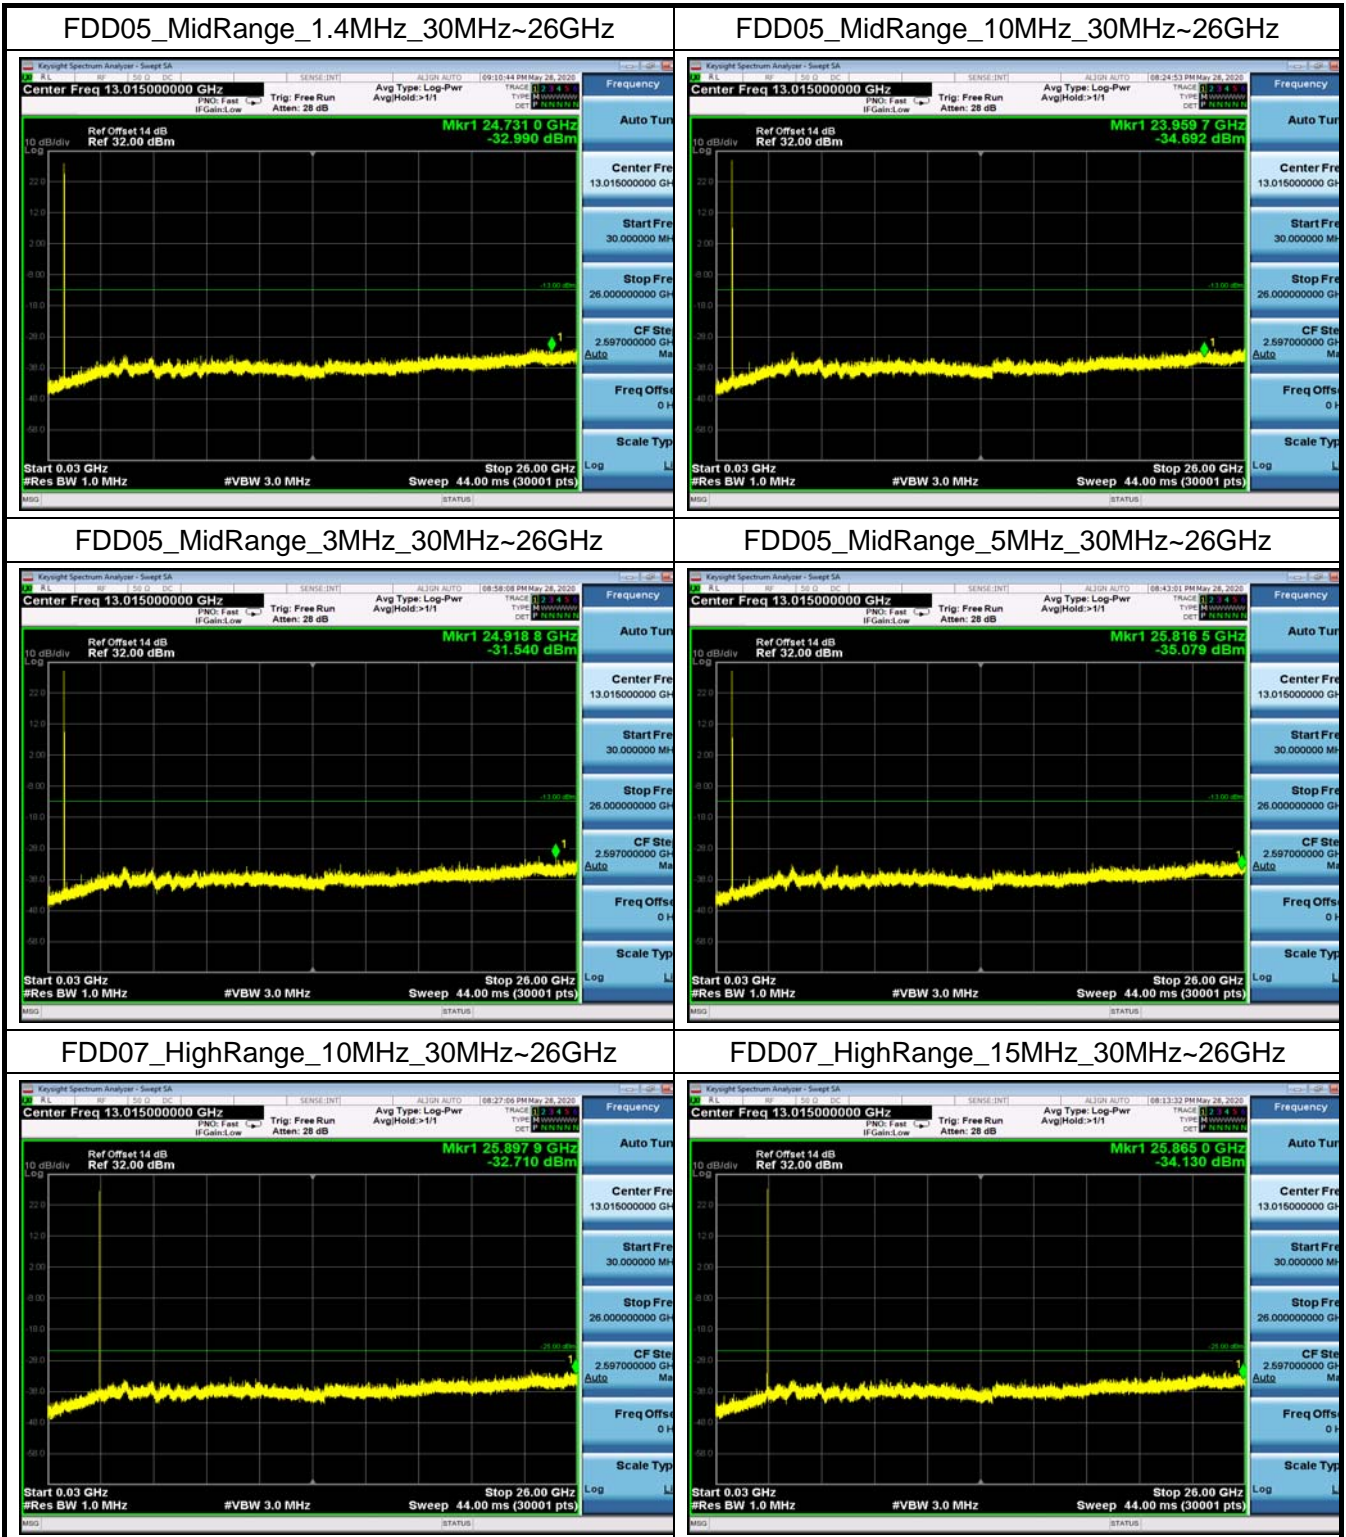

Conducted Out of Band Emissions

Test Result and Data

Conducted Band Edge

Test Result and Data

LowRange_FDD02_1.4MHz_1850.7_OneRB
_low_QPSK

LowRange_FDD02_1.4MHz_1850.7_OneRB
_low_Q16

LowRange_FDD02_1.4MHz_1850.7_fullIRB
_Low_QPSK

LowRange_FDD02_1.4MHz_1850.7_fullIRB
_Low_Q16

LowRange_FDD02_5MHz_1852.5_fullRB
_Low_QPSK

LowRange_FDD02_5MHz_1852.5_fullRB
_Low_Q16

LowRange_FDD02_10MHz_1855_OneRB
_low_QPSK

LowRange_FDD02_10MHz_1855_OneRB
_low_Q16

LowRange_FDD02_10MHz_1855_fullRB
_Low_QPSK

LowRange_FDD02_10MHz_1855_fullRB
_Low_Q16

LowRange_FDD02_15MHz_1857.5_OneRB
_low_QPSK

LowRange_FDD02_15MHz_1857.5_OneRB
_low_Q16

LowRange_FDD02_15MHz_1857.5_fullIRB
_Low_QPSK