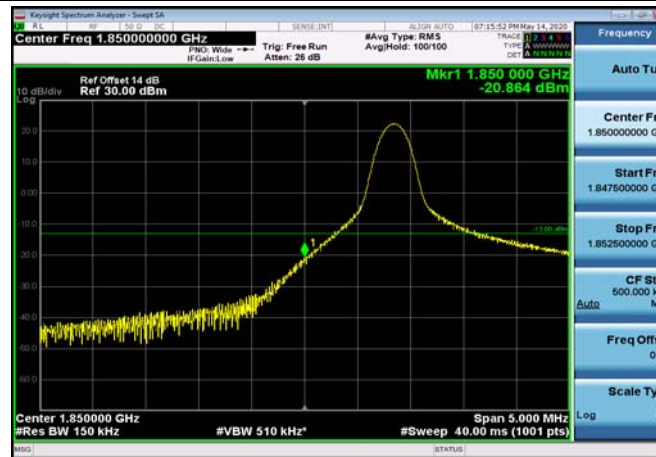

LowRange_FDD02_10MHz_1855_fullRB
_Low_QPSK

LowRange_FDD02_10MHz_1855_fullRB
_Low_Q16

LowRange_FDD02_15MHz_1857.5_OneRB
_low_QPSK

LowRange_FDD02_15MHz_1857.5_OneRB
_low_Q16

LowRange_FDD02_15MHz_1857.5_fullIRB
_Low_QPSK