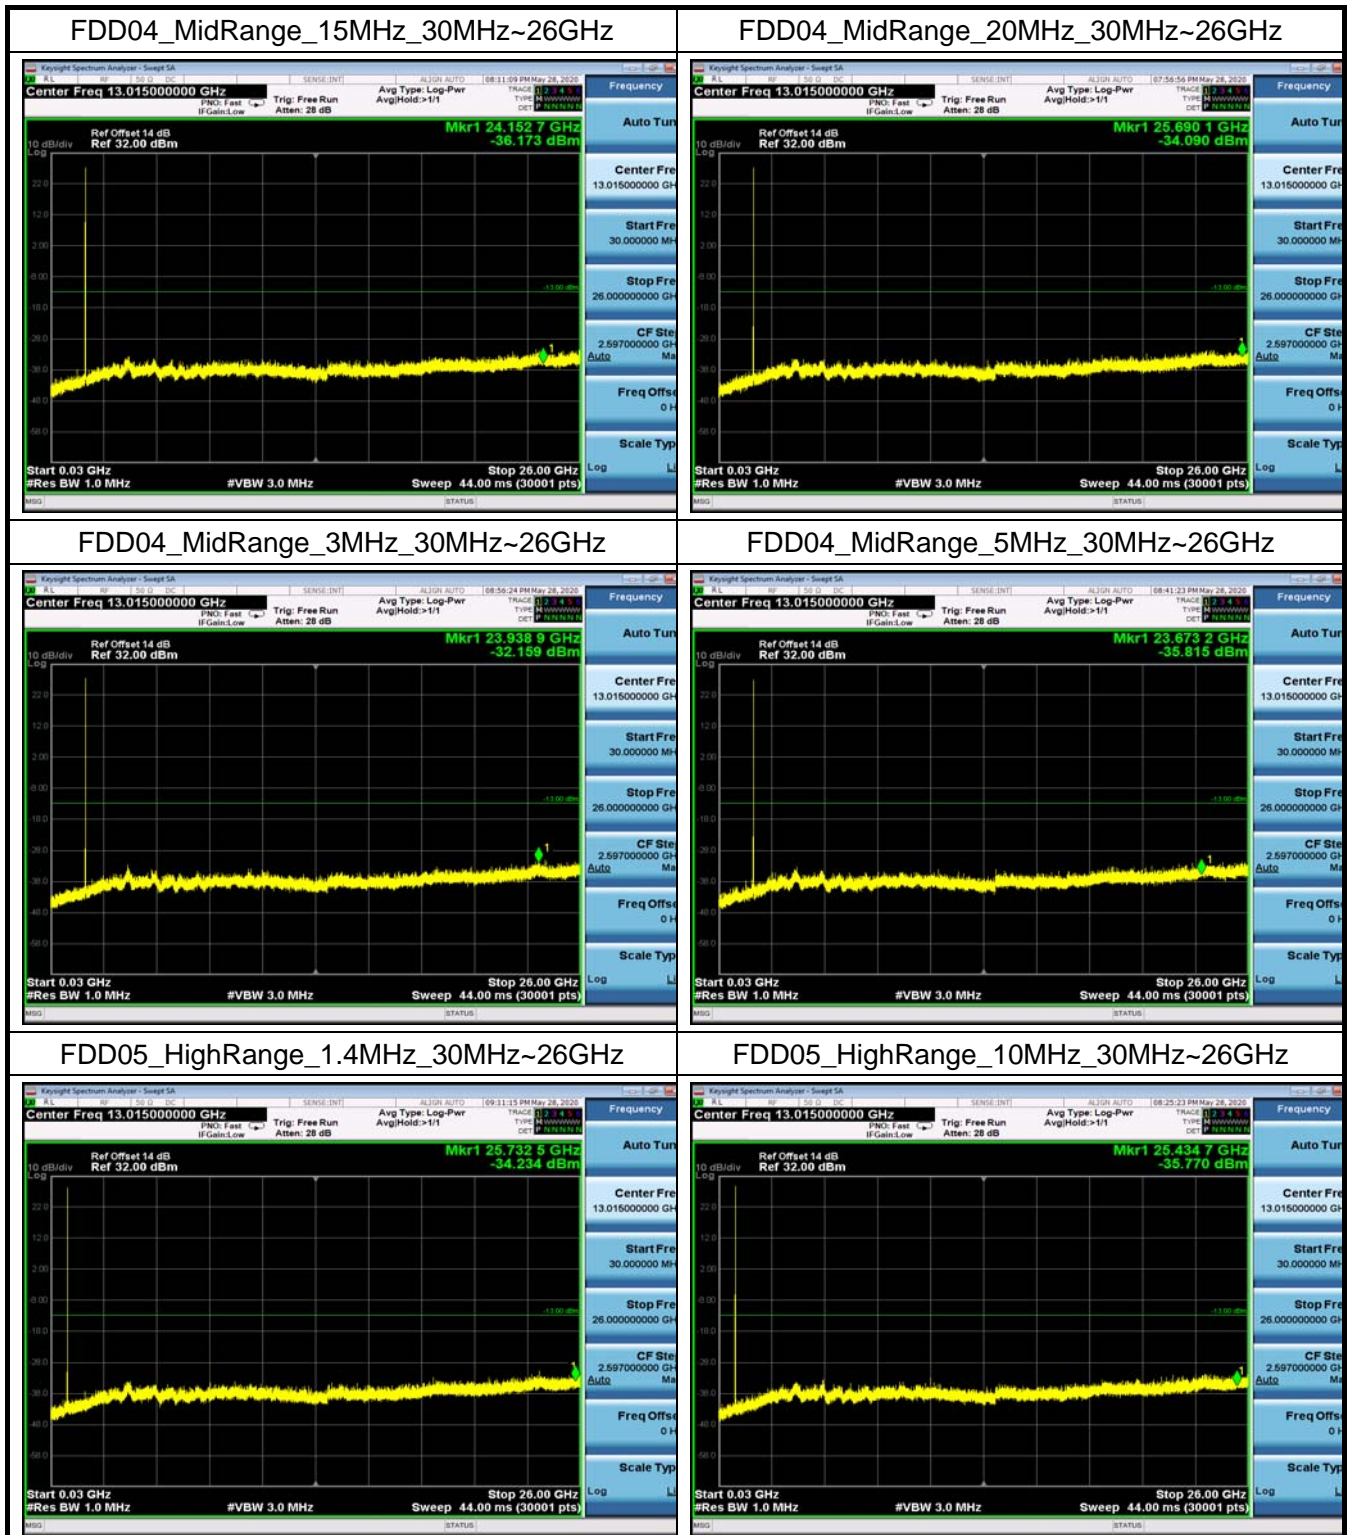

Conducted Out of Band Emissions

Test Result and Data

Conducted Band Edge

Test Result and Data

LowRange_FDD02_1.4MHz_1850.7_OneRB
_low_QPSK

LowRange_FDD02_1.4MHz_1850.7_OneRB
_low_Q16

LowRange_FDD02_1.4MHz_1850.7_fullIRB
_Low_QPSK

LowRange_FDD02_1.4MHz_1850.7_fullIRB
_Low_Q16

LowRange_FDD02_5MHz_1852.5_fullRB
_Low_QPSK

LowRange_FDD02_5MHz_1852.5_fullRB
_Low_Q16

LowRange_FDD02_10MHz_1855_OneRB
_low_QPSK

LowRange_FDD02_10MHz_1855_OneRB
_low_Q16

LowRange_FDD02_10MHz_1855_fullRB
_Low_QPSK

LowRange_FDD02_10MHz_1855_fullRB
_Low_Q16

LowRange_FDD02_15MHz_1857.5_OneRB
_low_QPSK

LowRange_FDD02_15MHz_1857.5_OneRB
_low_Q16

LowRange_FDD02_15MHz_1857.5_fullIRB
_Low_QPSK