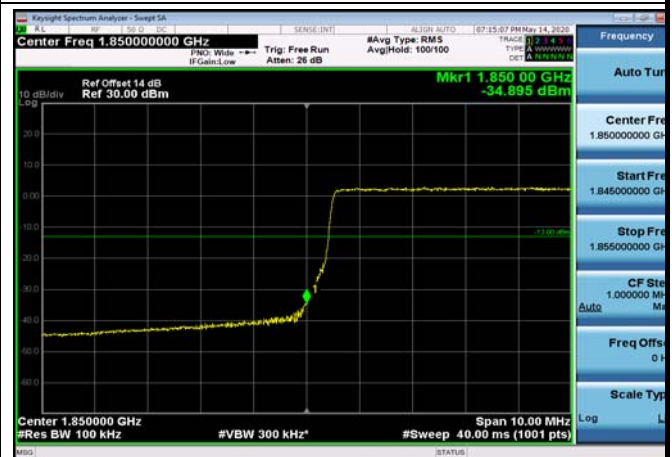

Conducted Out of Band Emissions

Test Result and Data

Conducted Band Edge

Test Result and Data

LowRange_FDD02_1.4MHz_1850.7_OneRB
_low_QPSK

LowRange_FDD02_1.4MHz_1850.7_OneRB
_low_Q16

LowRange_FDD02_1.4MHz_1850.7_fullIRB
_Low_QPSK

LowRange_FDD02_1.4MHz_1850.7_fullIRB
_Low_Q16

LowRange_FDD02_5MHz_1852.5_fullRB
_Low_QPSK

LowRange_FDD02_5MHz_1852.5_fullRB
_Low_Q16

LowRange_FDD02_10MHz_1855_OneRB
_low_QPSK

LowRange_FDD02_10MHz_1855_OneRB
_low_Q16

LowRange_FDD02_10MHz_1855_fullRB
_Low_QPSK

LowRange_FDD02_10MHz_1855_fullRB
_Low_Q16

LowRange_FDD02_15MHz_1857.5_OneRB
_low_QPSK

LowRange_FDD02_15MHz_1857.5_OneRB
_low_Q16

LowRange_FDD02_15MHz_1857.5_fullIRB
_Low_QPSK