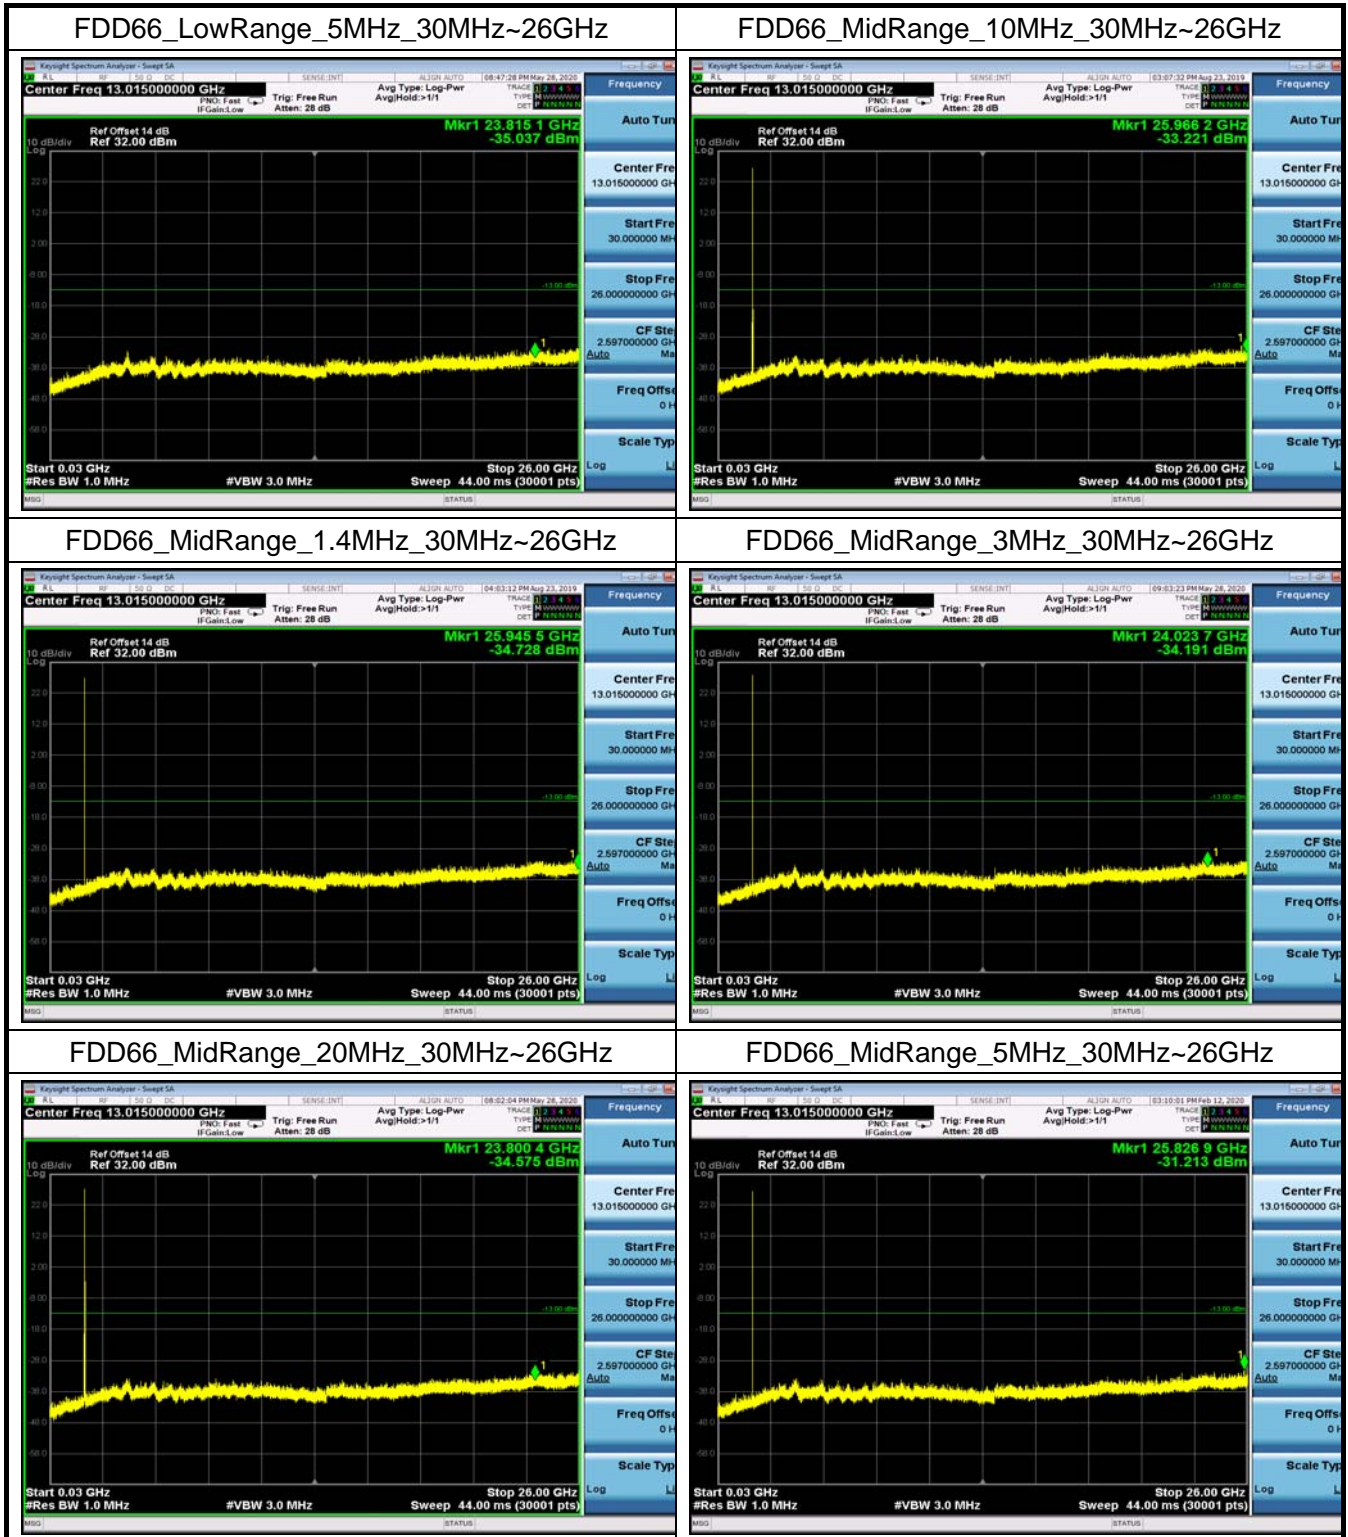

Conducted Out of Band Emissions

Test Result and Data

Conducted Band Edge

Test Result and Data

LowRange_FDD02_1.4MHz_1850.7_OneRB
_low_QPSK

LowRange_FDD02_1.4MHz_1850.7_OneRB
_low_Q16

LowRange_FDD02_1.4MHz_1850.7_fullIRB
_Low_QPSK

LowRange_FDD02_1.4MHz_1850.7_fullIRB
_Low_Q16

LowRange_FDD02_5MHz_1852.5_fullRB
_Low_QPSK

LowRange_FDD02_5MHz_1852.5_fullRB
_Low_Q16

LowRange_FDD02_10MHz_1855_OneRB
_low_QPSK

LowRange_FDD02_10MHz_1855_OneRB
_low_Q16

LowRange_FDD02_10MHz_1855_fullRB
_Low_QPSK

LowRange_FDD02_10MHz_1855_fullRB
_Low_Q16

LowRange_FDD02_15MHz_1857.5_OneRB
_low_QPSK

LowRange_FDD02_15MHz_1857.5_OneRB
_low_Q16

LowRange_FDD02_15MHz_1857.5_fullIRB
_Low_QPSK