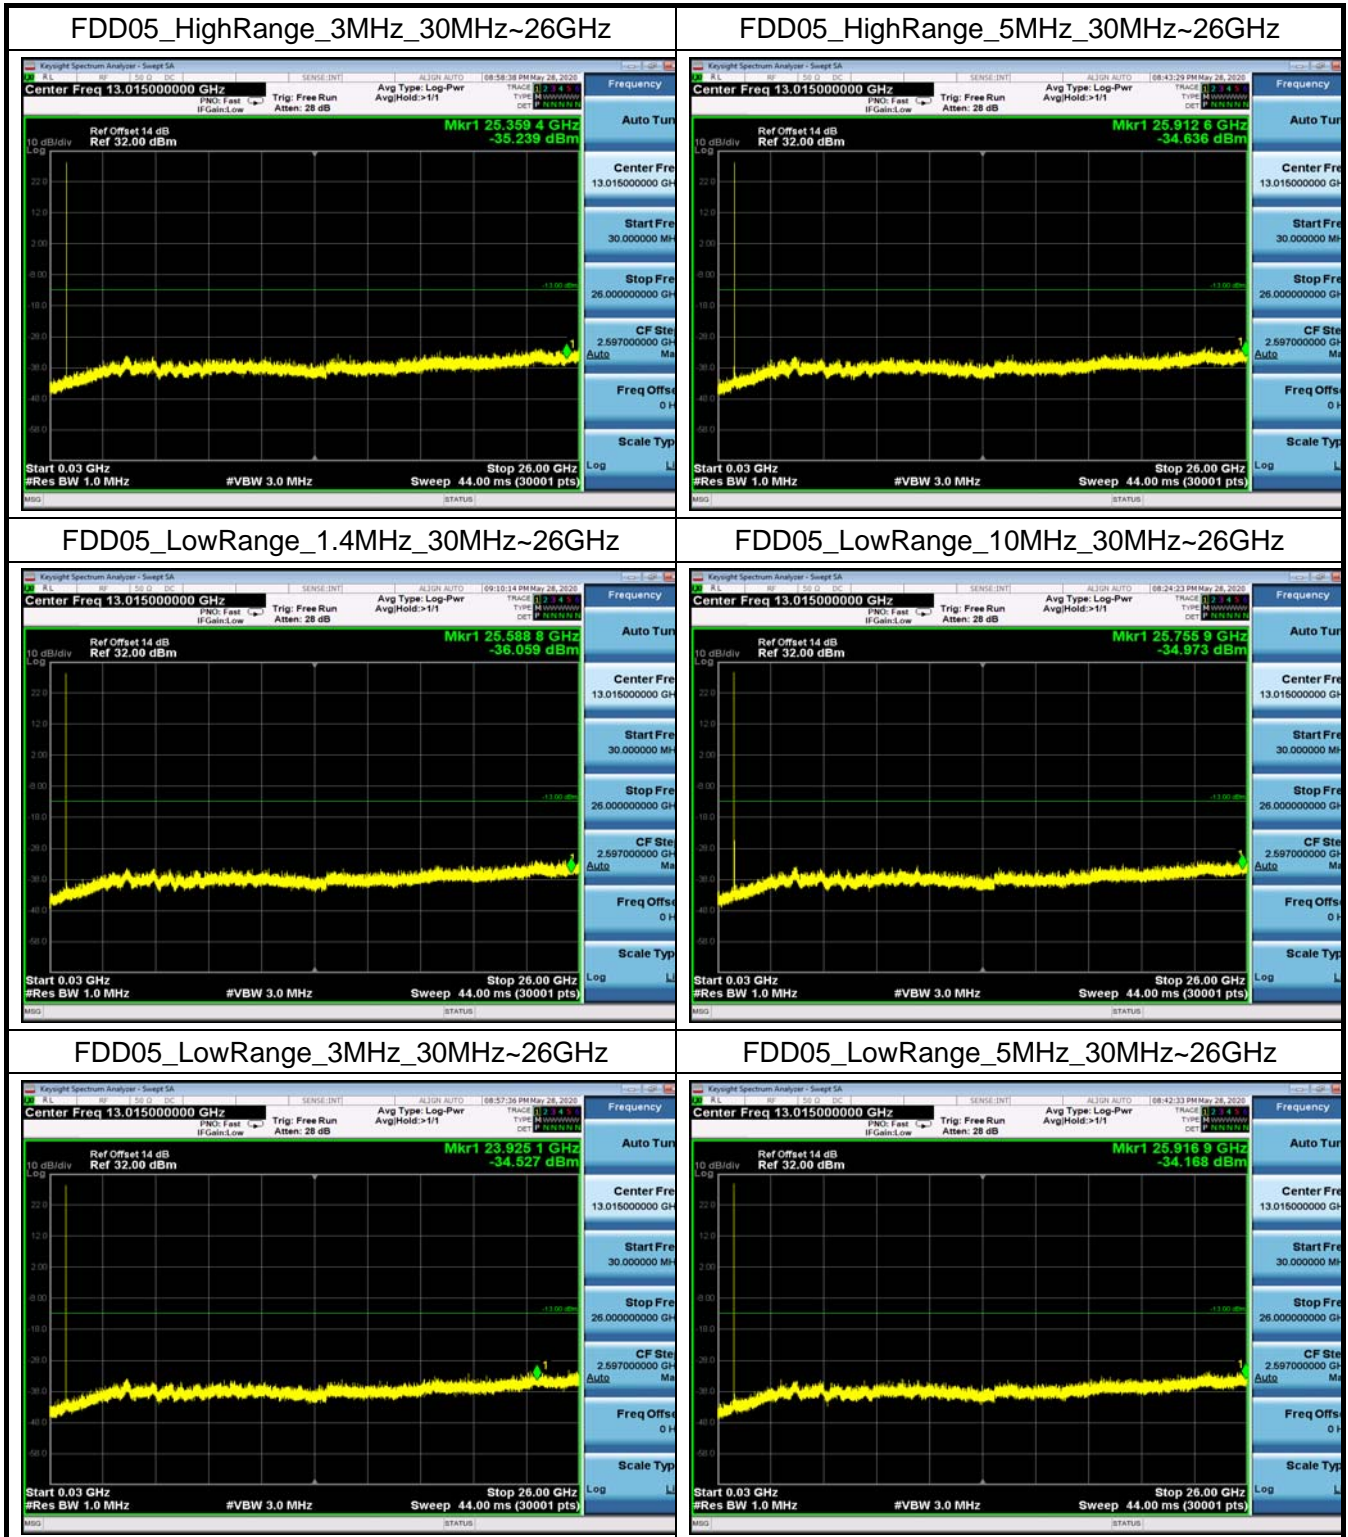

Conducted Out of Band Emissions

Test Result and Data

Conducted Band Edge

Test Result and Data

LowRange_FDD02_1.4MHz_1850.7_OneRB
_low_QPSK

LowRange_FDD02_1.4MHz_1850.7_OneRB
_low_Q16

LowRange_FDD02_1.4MHz_1850.7_fullIRB
_Low_QPSK

LowRange_FDD02_1.4MHz_1850.7_fullIRB
_Low_Q16

LowRange_FDD02_5MHz_1852.5_fullRB
_Low_QPSK

LowRange_FDD02_5MHz_1852.5_fullRB
_Low_Q16

LowRange_FDD02_10MHz_1855_OneRB
_low_QPSK

LowRange_FDD02_10MHz_1855_OneRB
_low_Q16

LowRange_FDD02_10MHz_1855_fullRB
_Low_QPSK

LowRange_FDD02_10MHz_1855_fullRB
_Low_Q16

LowRange_FDD02_15MHz_1857.5_OneRB
_low_QPSK

LowRange_FDD02_15MHz_1857.5_OneRB
_low_Q16

LowRange_FDD02_15MHz_1857.5_fullIRB
_Low_QPSK