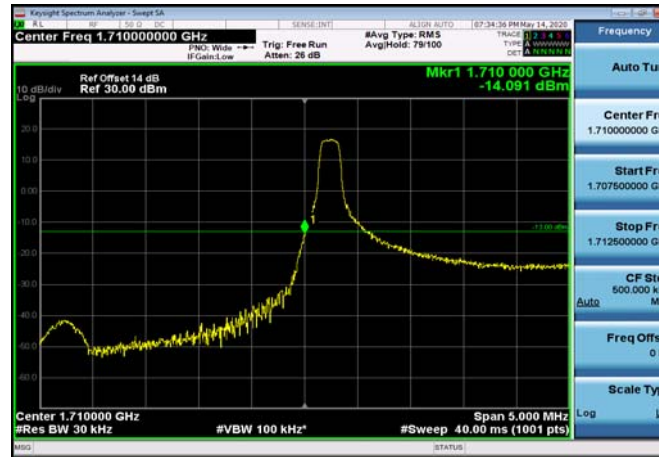

LowRange_ FDD04_1.4MHz_1710.7_fullRB
_Low_QPSK

LowRange_ FDD04_1.4MHz_1710.7_fullRB
_Low_Q16

LowRange_FDD04_3MHz_1711.5_OneRB
_low_QPSK

LowRange_FDD04_3MHz_1711.5_OneRB
_low_Q16

LowRange_FDD04_3MHz_1711.5_fullIRB
_Low_QPSK