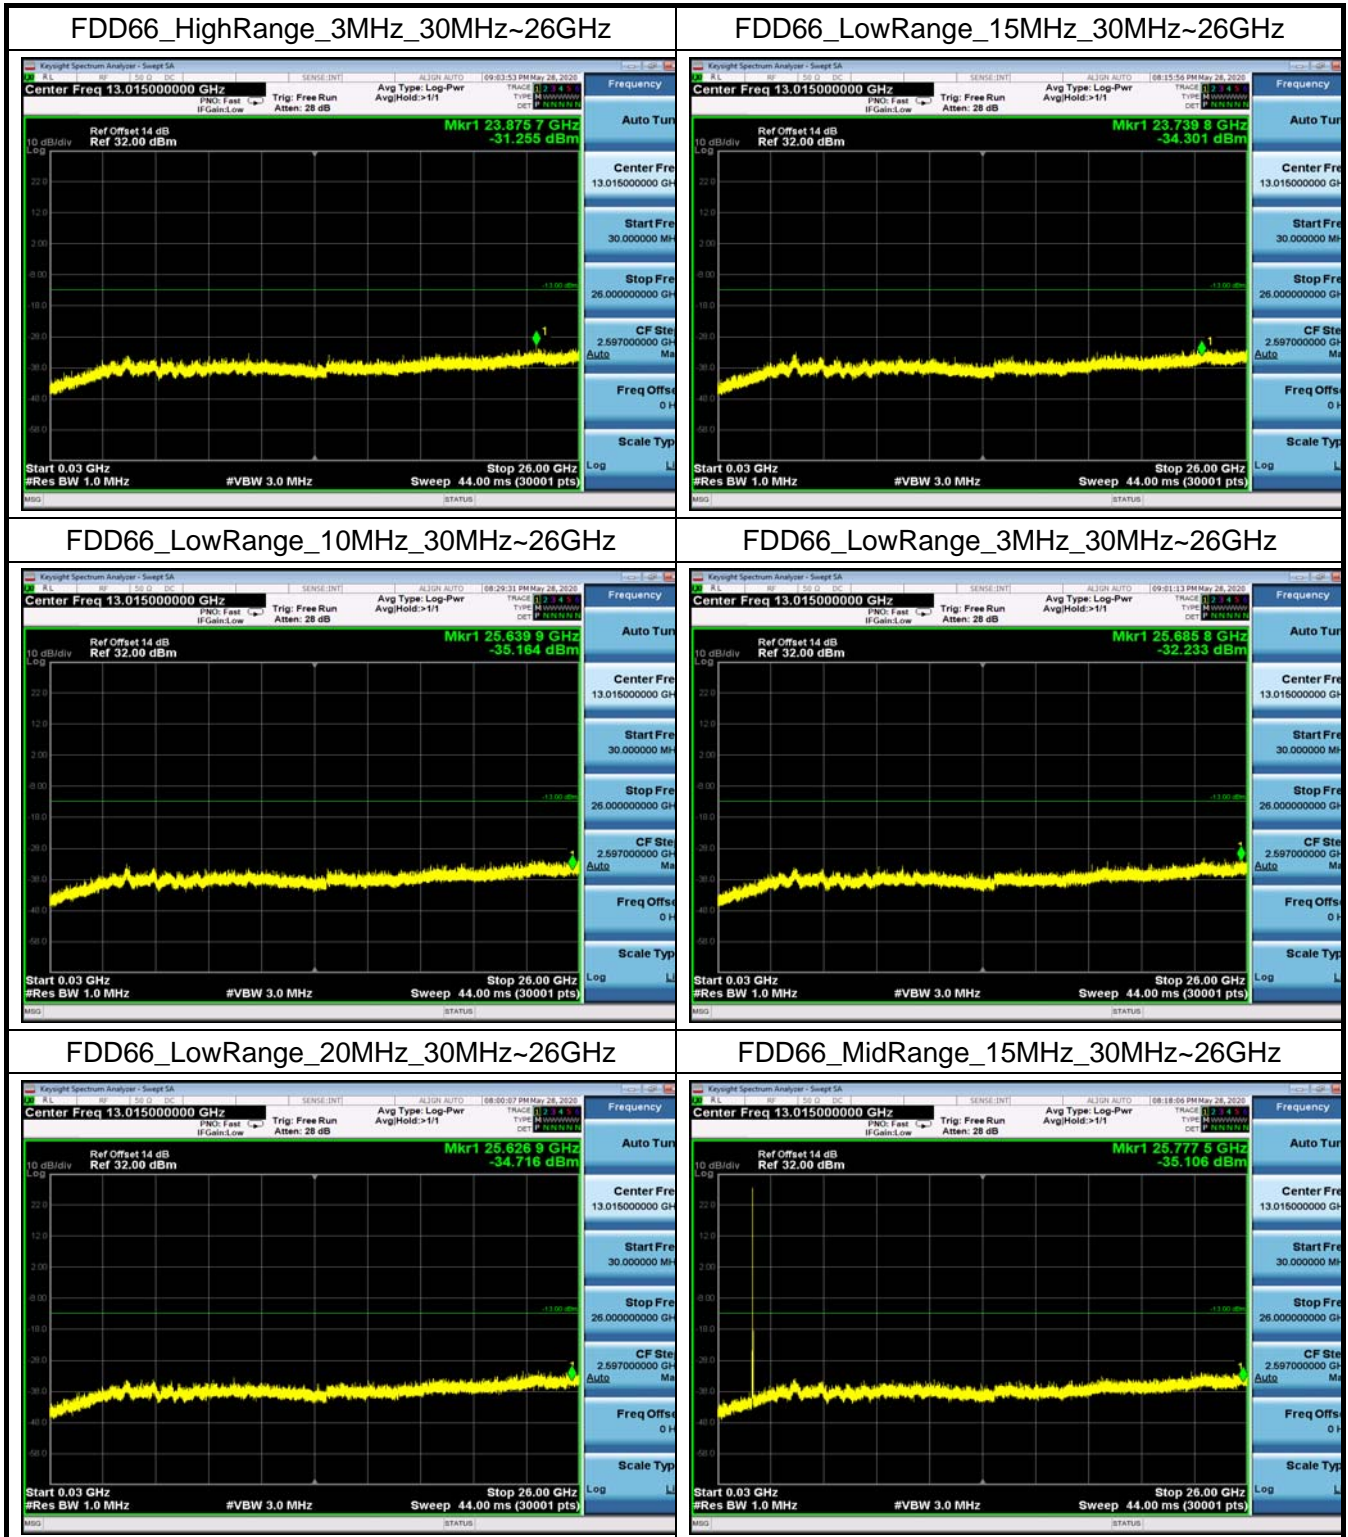

Conducted Out of Band Emissions

Test Result and Data

Conducted Band Edge

Test Result and Data

LowRange_FDD02_1.4MHz_1850.7_OneRB
_low_QPSK

LowRange_FDD02_1.4MHz_1850.7_OneRB
_low_Q16

LowRange_FDD02_1.4MHz_1850.7_fullIRB
_Low_QPSK

LowRange_FDD02_1.4MHz_1850.7_fullIRB
_Low_Q16

LowRange_FDD02_5MHz_1852.5_fullRB
_Low_QPSK

LowRange_FDD02_5MHz_1852.5_fullRB
_Low_Q16

LowRange_FDD02_10MHz_1855_OneRB
_low_QPSK

LowRange_FDD02_10MHz_1855_OneRB
_low_Q16

LowRange_FDD02_10MHz_1855_fullRB
_Low_QPSK

LowRange_FDD02_10MHz_1855_fullRB
_Low_Q16

LowRange_FDD02_15MHz_1857.5_OneRB
_low_QPSK

LowRange_FDD02_15MHz_1857.5_OneRB
_low_Q16

LowRange_FDD02_15MHz_1857.5_fullIRB
_Low_QPSK