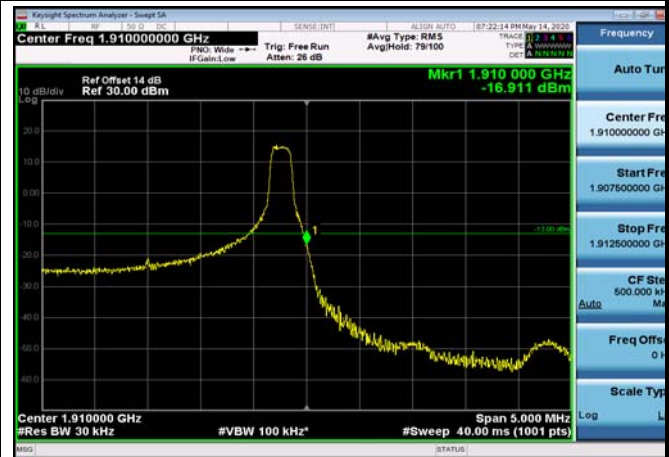

LowRange_FDD02_15MHz_1857.5_fullIRB
_Low_Q16

LowRange_FDD02_20MHz_1860_OneRB
_low_QPSK

LowRange_FDD02_20MHz_1860_OneRB
_low_Q16

HighRange_FDD02_3MHz_1908.5_OneRB
_high_QPSK

HighRange_FDD02_3MHz_1908.5_OneRB
_high_Q16