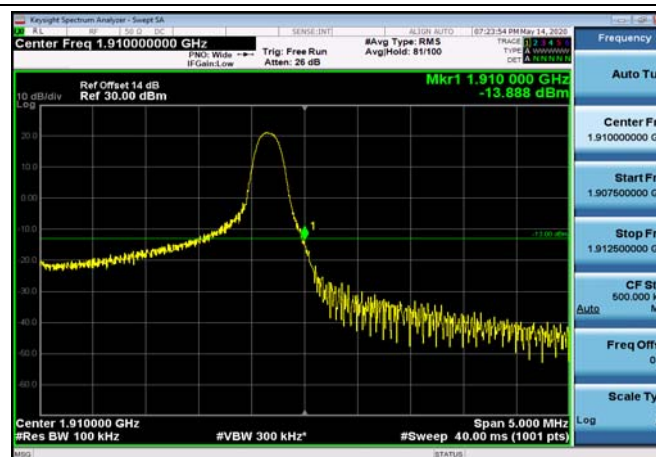

HighRange_FDD02_5MHz_1907.5_OneRB
_high_QPSK