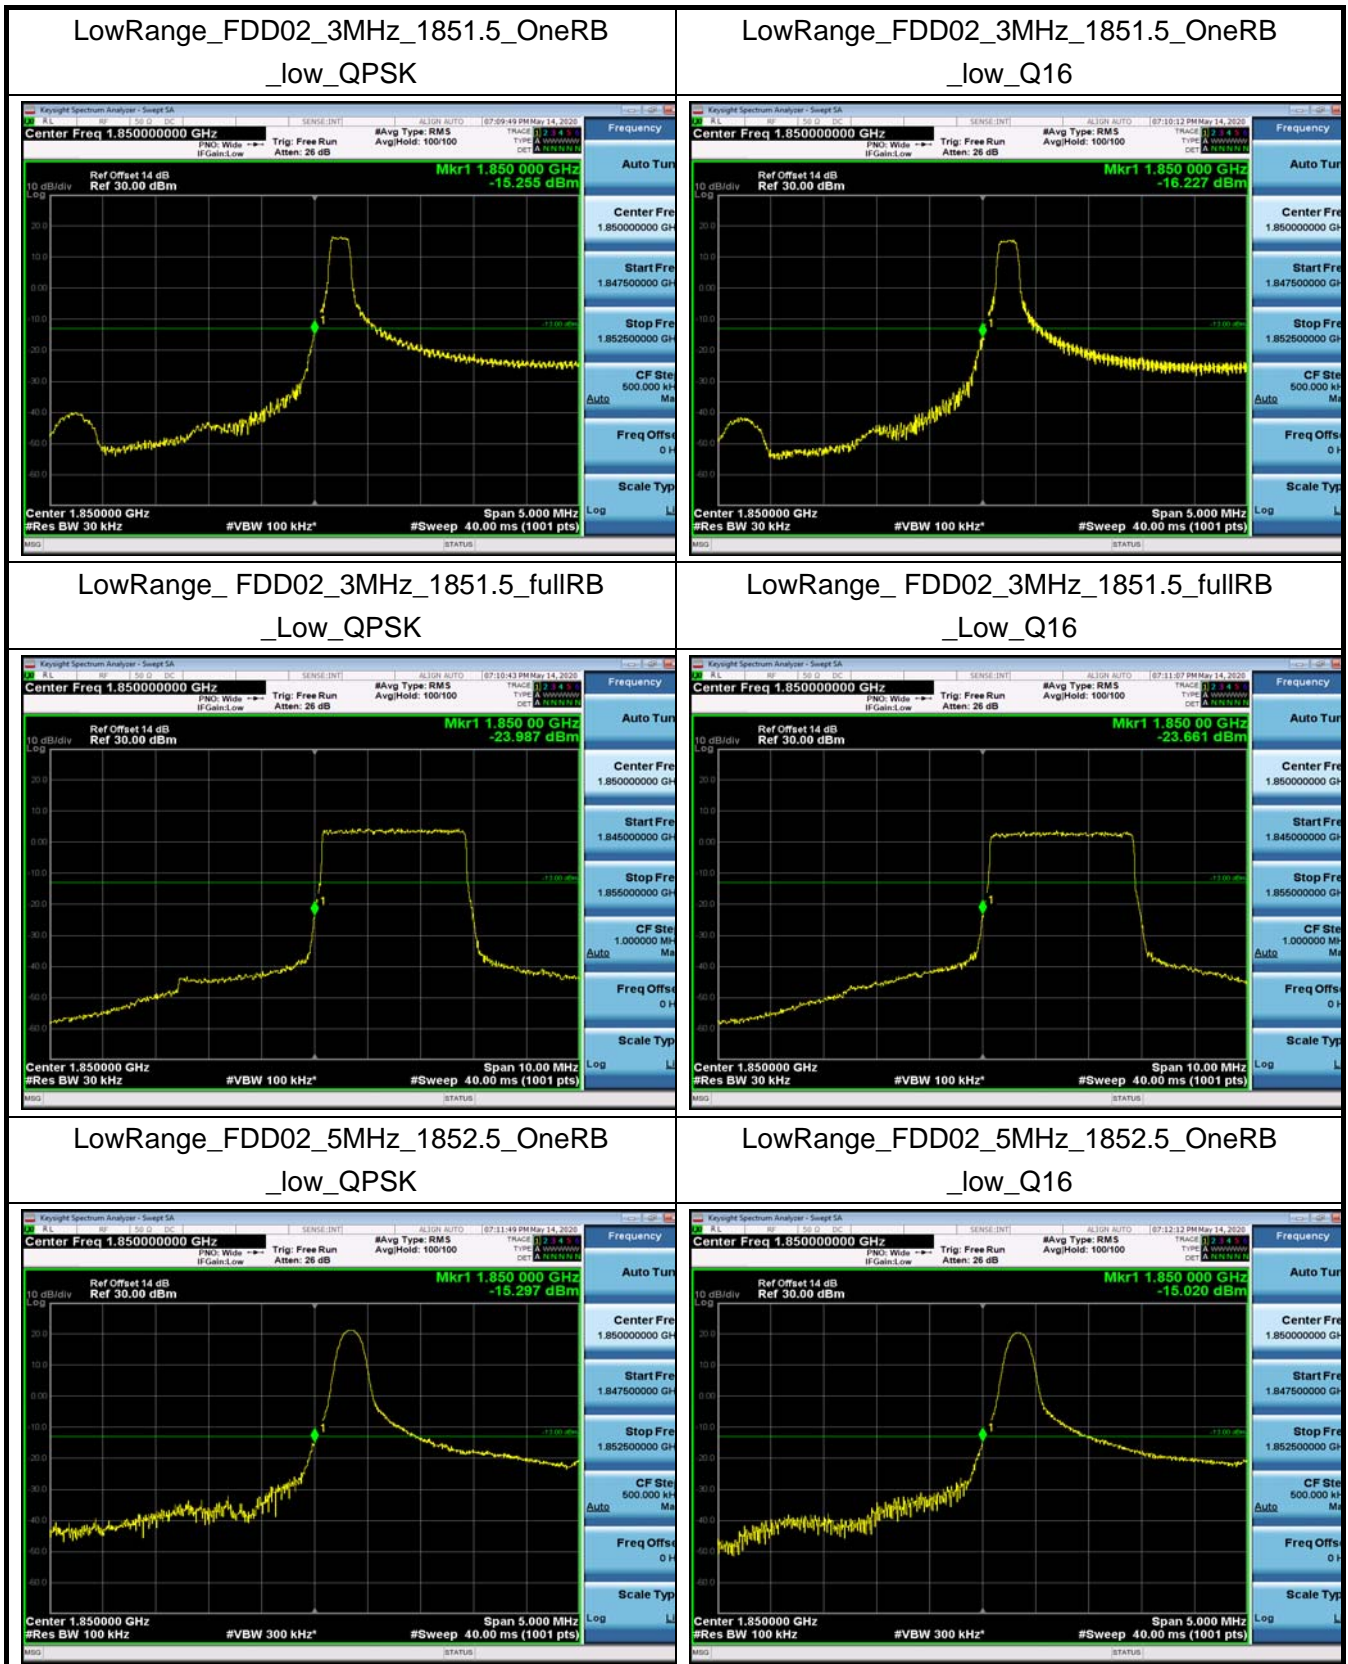

Conducted Out of Band Emissions

Test Result and Data

Conducted Band Edge

Test Result and Data

LowRange_FDD02_1.4MHz_1850.7_OneRB
_low_QPSK

LowRange_FDD02_1.4MHz_1850.7_OneRB
_low_Q16

LowRange_FDD02_1.4MHz_1850.7_fullIRB
_Low_QPSK

LowRange_FDD02_1.4MHz_1850.7_fullIRB
_Low_Q16

LowRange_FDD02_5MHz_1852.5_fullRB
_Low_QPSK

LowRange_FDD02_5MHz_1852.5_fullRB
_Low_Q16

LowRange_FDD02_10MHz_1855_OneRB
_low_QPSK

LowRange_FDD02_10MHz_1855_OneRB
_low_Q16

LowRange_FDD02_10MHz_1855_fullRB
_Low_QPSK

LowRange_FDD02_10MHz_1855_fullRB
_Low_Q16

LowRange_FDD02_15MHz_1857.5_OneRB
_low_QPSK

LowRange_FDD02_15MHz_1857.5_OneRB
_low_Q16

LowRange_FDD02_15MHz_1857.5_fullIRB
_Low_QPSK