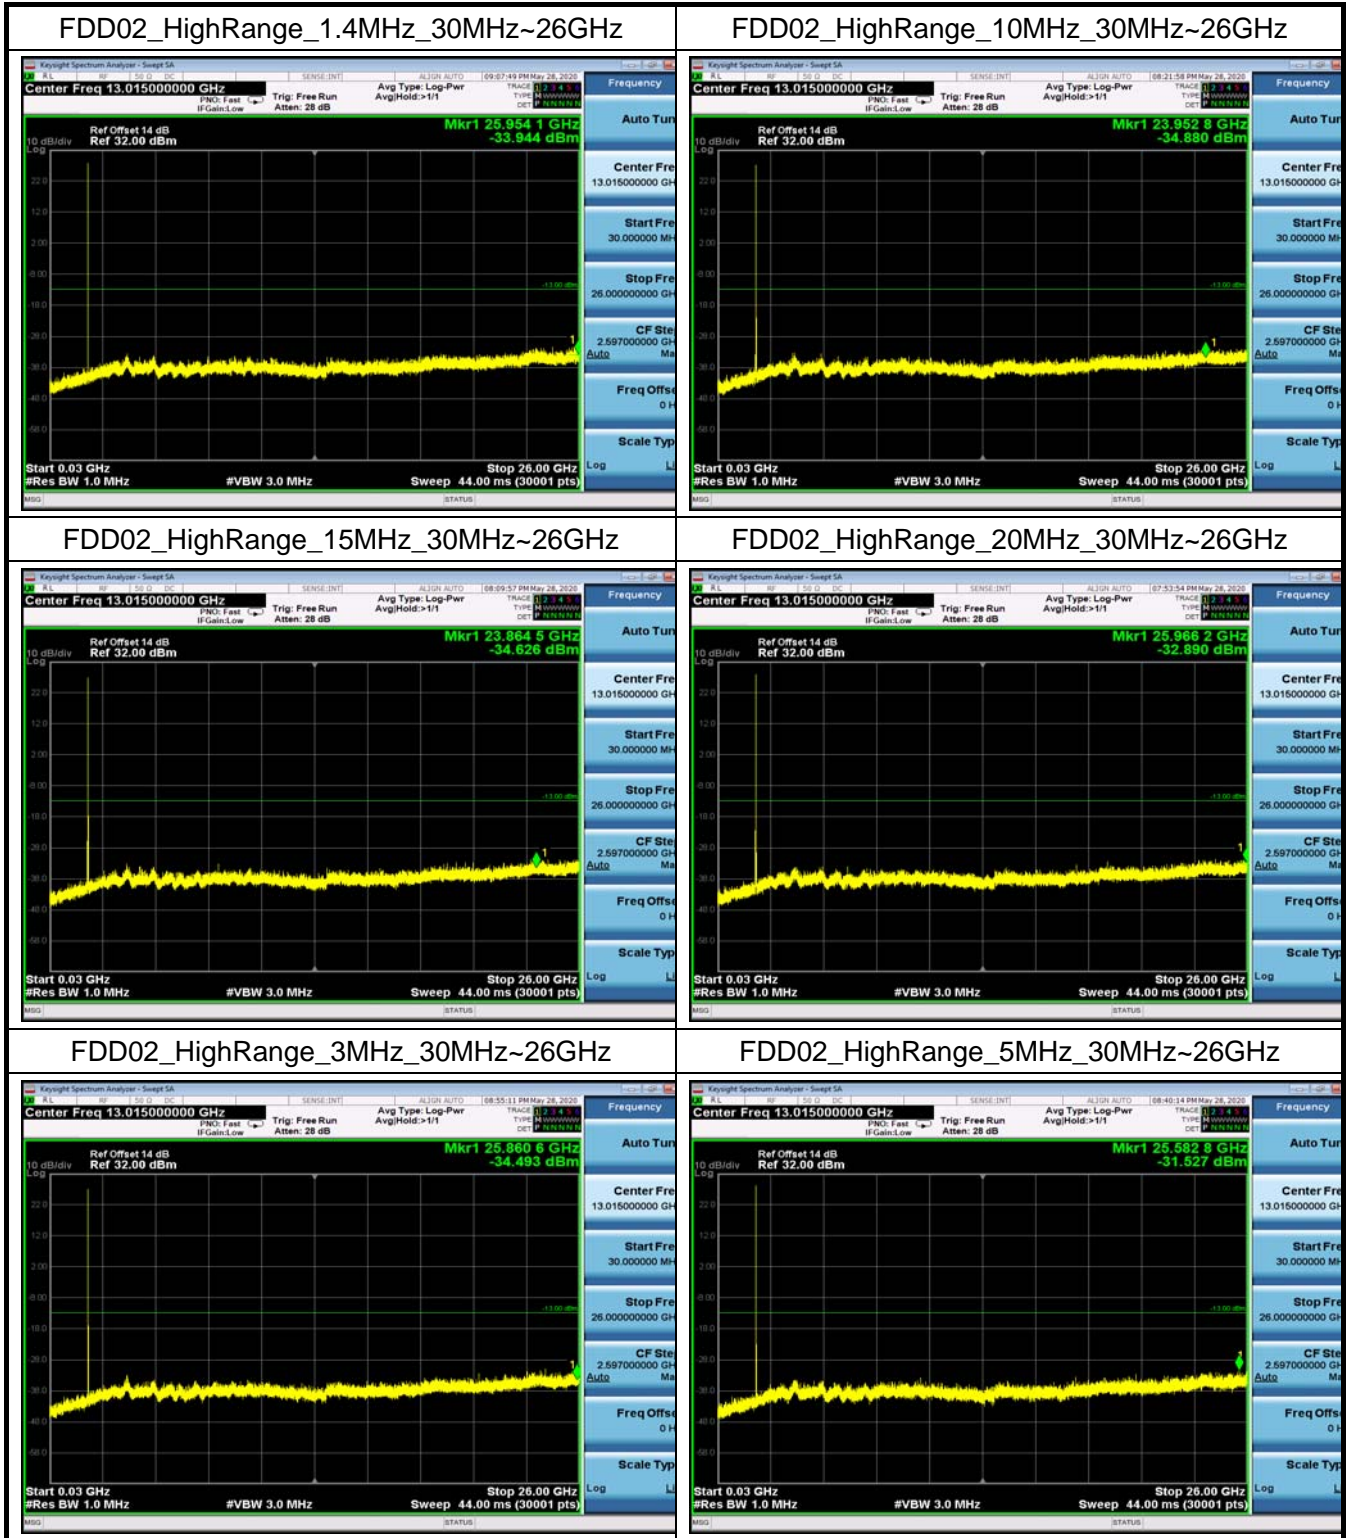

Conducted Out of Band Emissions

Test Result and Data

Conducted Band Edge

Test Result and Data

LowRange_FDD02_1.4MHz_1850.7_OneRB
_low_QPSK

LowRange_FDD02_1.4MHz_1850.7_OneRB
_low_Q16

LowRange_FDD02_1.4MHz_1850.7_fullIRB
_Low_QPSK

LowRange_FDD02_1.4MHz_1850.7_fullIRB
_Low_Q16

LowRange_FDD02_5MHz_1852.5_fullRB
_Low_QPSK

LowRange_FDD02_5MHz_1852.5_fullRB
_Low_Q16

LowRange_FDD02_10MHz_1855_OneRB
_low_QPSK

LowRange_FDD02_10MHz_1855_OneRB
_low_Q16

LowRange_FDD02_10MHz_1855_fullRB
_Low_QPSK

LowRange_FDD02_10MHz_1855_fullRB
_Low_Q16

LowRange_FDD02_15MHz_1857.5_OneRB
_low_QPSK

LowRange_FDD02_15MHz_1857.5_OneRB
_low_Q16

LowRange_FDD02_15MHz_1857.5_fullIRB
_Low_QPSK