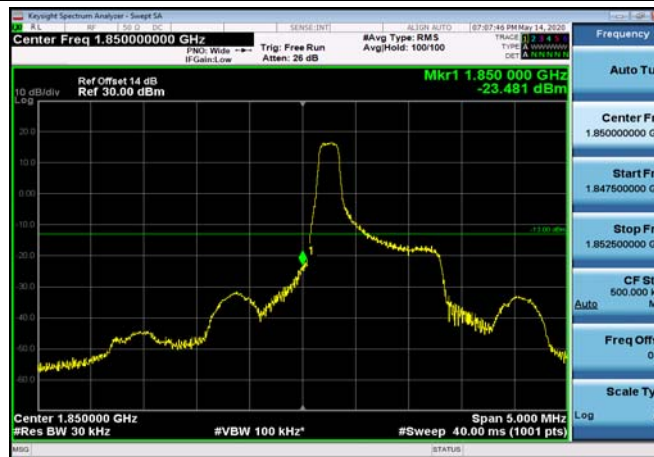

Conducted Out of Band Emissions

Test Result and Data

Conducted Band Edge

Test Result and Data

LowRange_FDD02_1.4MHz_1850.7_OneRB
_low_QPSK

LowRange_FDD02_1.4MHz_1850.7_OneRB
_low_Q16

LowRange_FDD02_1.4MHz_1850.7_fullIRB
_Low_QPSK

LowRange_FDD02_1.4MHz_1850.7_fullIRB
_Low_Q16

LowRange_FDD02_5MHz_1852.5_fullRB
_Low_QPSK

LowRange_FDD02_5MHz_1852.5_fullRB
_Low_Q16

LowRange_FDD02_10MHz_1855_OneRB
_low_QPSK

LowRange_FDD02_10MHz_1855_OneRB
_low_Q16