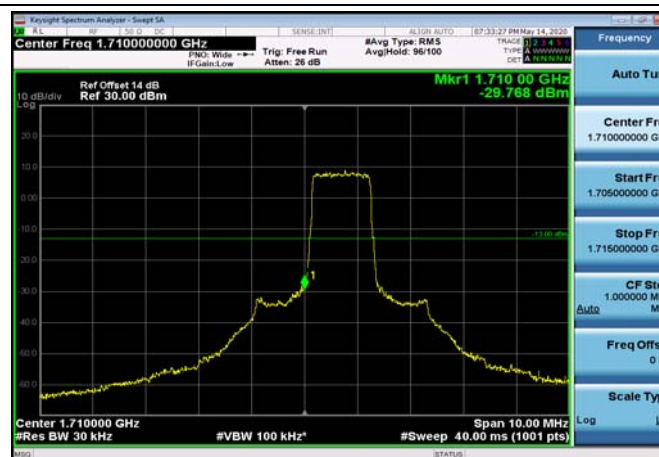

LowRange_ FDD04_1.4MHz_1710.7_fullRB
_Low_QPSK