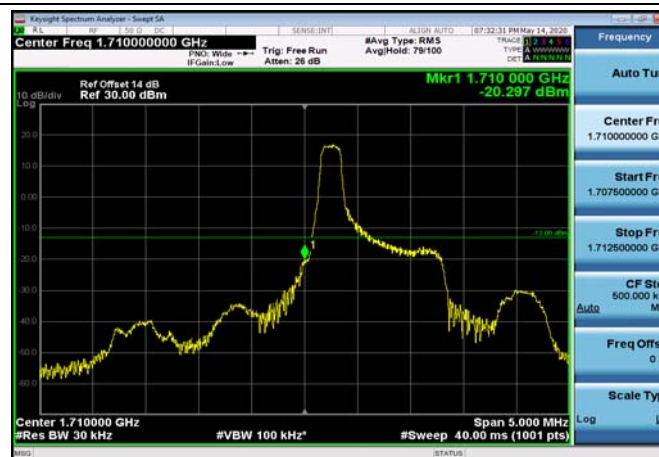

HighRange_FDD02_20MHz_1900_OneRB
_high_Q16

HighRange_ FDD02_20MHz_1900_fullRB
_High_QPSK

HighRange_ FDD02_20MHz_1900_fullRB
_High_Q16

LowRange_ FDD04_1.4MHz_1710.7_OneRB
_low_QPSK

LowRange_ FDD04_1.4MHz_1710.7_OneRB
_low_Q16