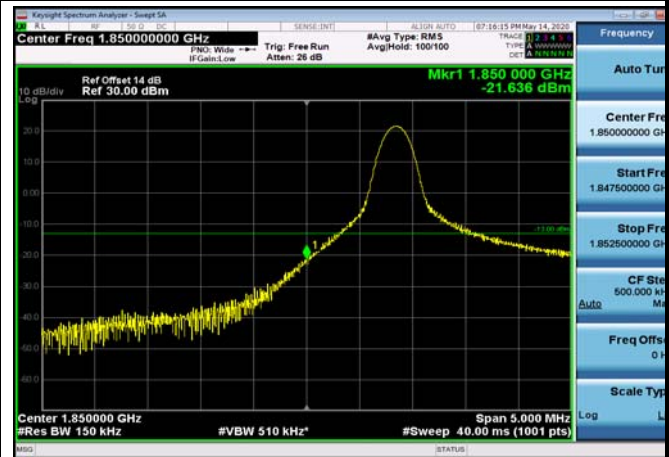

LowRange_FDD02_10MHz_1855_fullRB
_Low_QPSK

LowRange_FDD02_10MHz_1855_fullRB
_Low_Q16

LowRange_FDD02_15MHz_1857.5_OneRB
_low_QPSK

LowRange_FDD02_15MHz_1857.5_OneRB
_low_Q16

LowRange_FDD02_15MHz_1857.5_fullIRB
_Low_QPSK