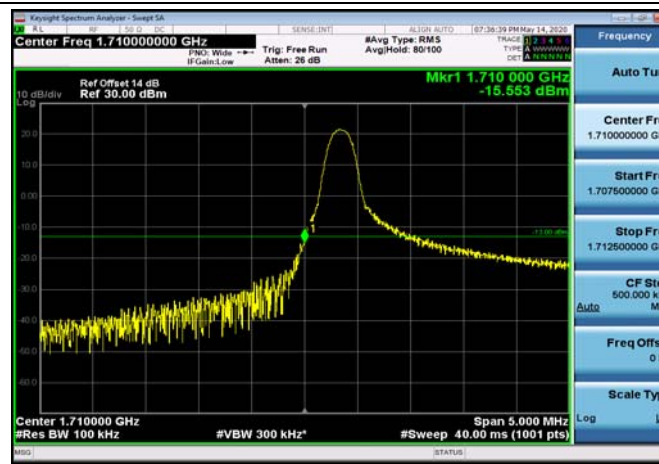

LowRange_FDD04_5MHz_1712.5_OneRB
_low_QPSK