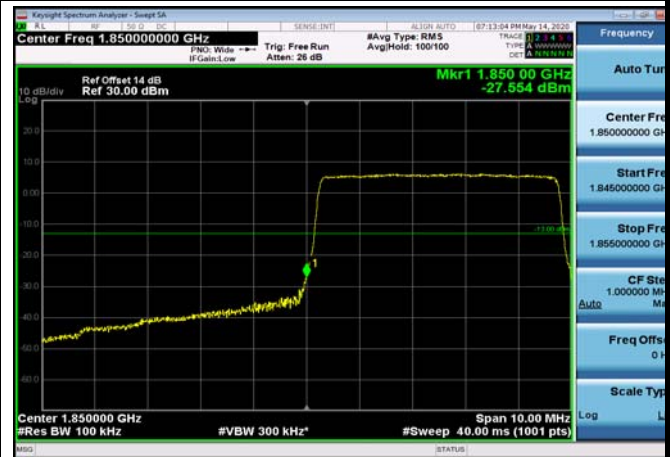

Conducted Out of Band Emissions

Test Result and Data

Conducted Band Edge

Test Result and Data

LowRange_FDD02_1.4MHz_1850.7_OneRB
_low_QPSK

LowRange_FDD02_1.4MHz_1850.7_OneRB
_low_Q16

LowRange_FDD02_1.4MHz_1850.7_fullIRB
_Low_QPSK

LowRange_FDD02_1.4MHz_1850.7_fullIRB
_Low_Q16

LowRange_FDD02_5MHz_1852.5_fullRB
_Low_QPSK

LowRange_FDD02_5MHz_1852.5_fullRB
_Low_Q16

LowRange_FDD02_10MHz_1855_OneRB
_low_QPSK

LowRange_FDD02_10MHz_1855_OneRB
_low_Q16

LowRange_FDD02_10MHz_1855_fullRB
_Low_QPSK

LowRange_FDD02_10MHz_1855_fullRB
_Low_Q16

LowRange_FDD02_15MHz_1857.5_OneRB
_low_QPSK

LowRange_FDD02_15MHz_1857.5_OneRB
_low_Q16

LowRange_FDD02_15MHz_1857.5_fullIRB
_Low_QPSK