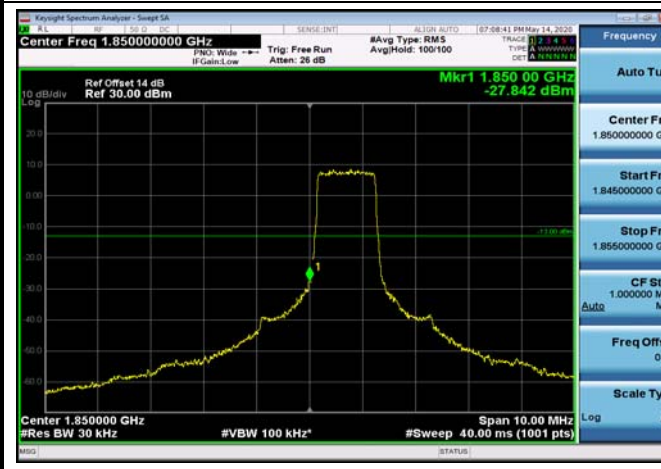

Conducted Out of Band Emissions

Test Result and Data

Conducted Band Edge

Test Result and Data

LowRange_FDD02_1.4MHz_1850.7_OneRB
_low_QPSK

LowRange_FDD02_1.4MHz_1850.7_OneRB
_low_Q16

LowRange_FDD02_1.4MHz_1850.7_fullIRB
_Low_QPSK

LowRange_FDD02_1.4MHz_1850.7_fullIRB
_Low_Q16

LowRange_FDD02_5MHz_1852.5_fullRB
_Low_QPSK

LowRange_FDD02_5MHz_1852.5_fullRB
_Low_Q16

LowRange_FDD02_10MHz_1855_OneRB
_low_QPSK

LowRange_FDD02_10MHz_1855_OneRB
_low_Q16