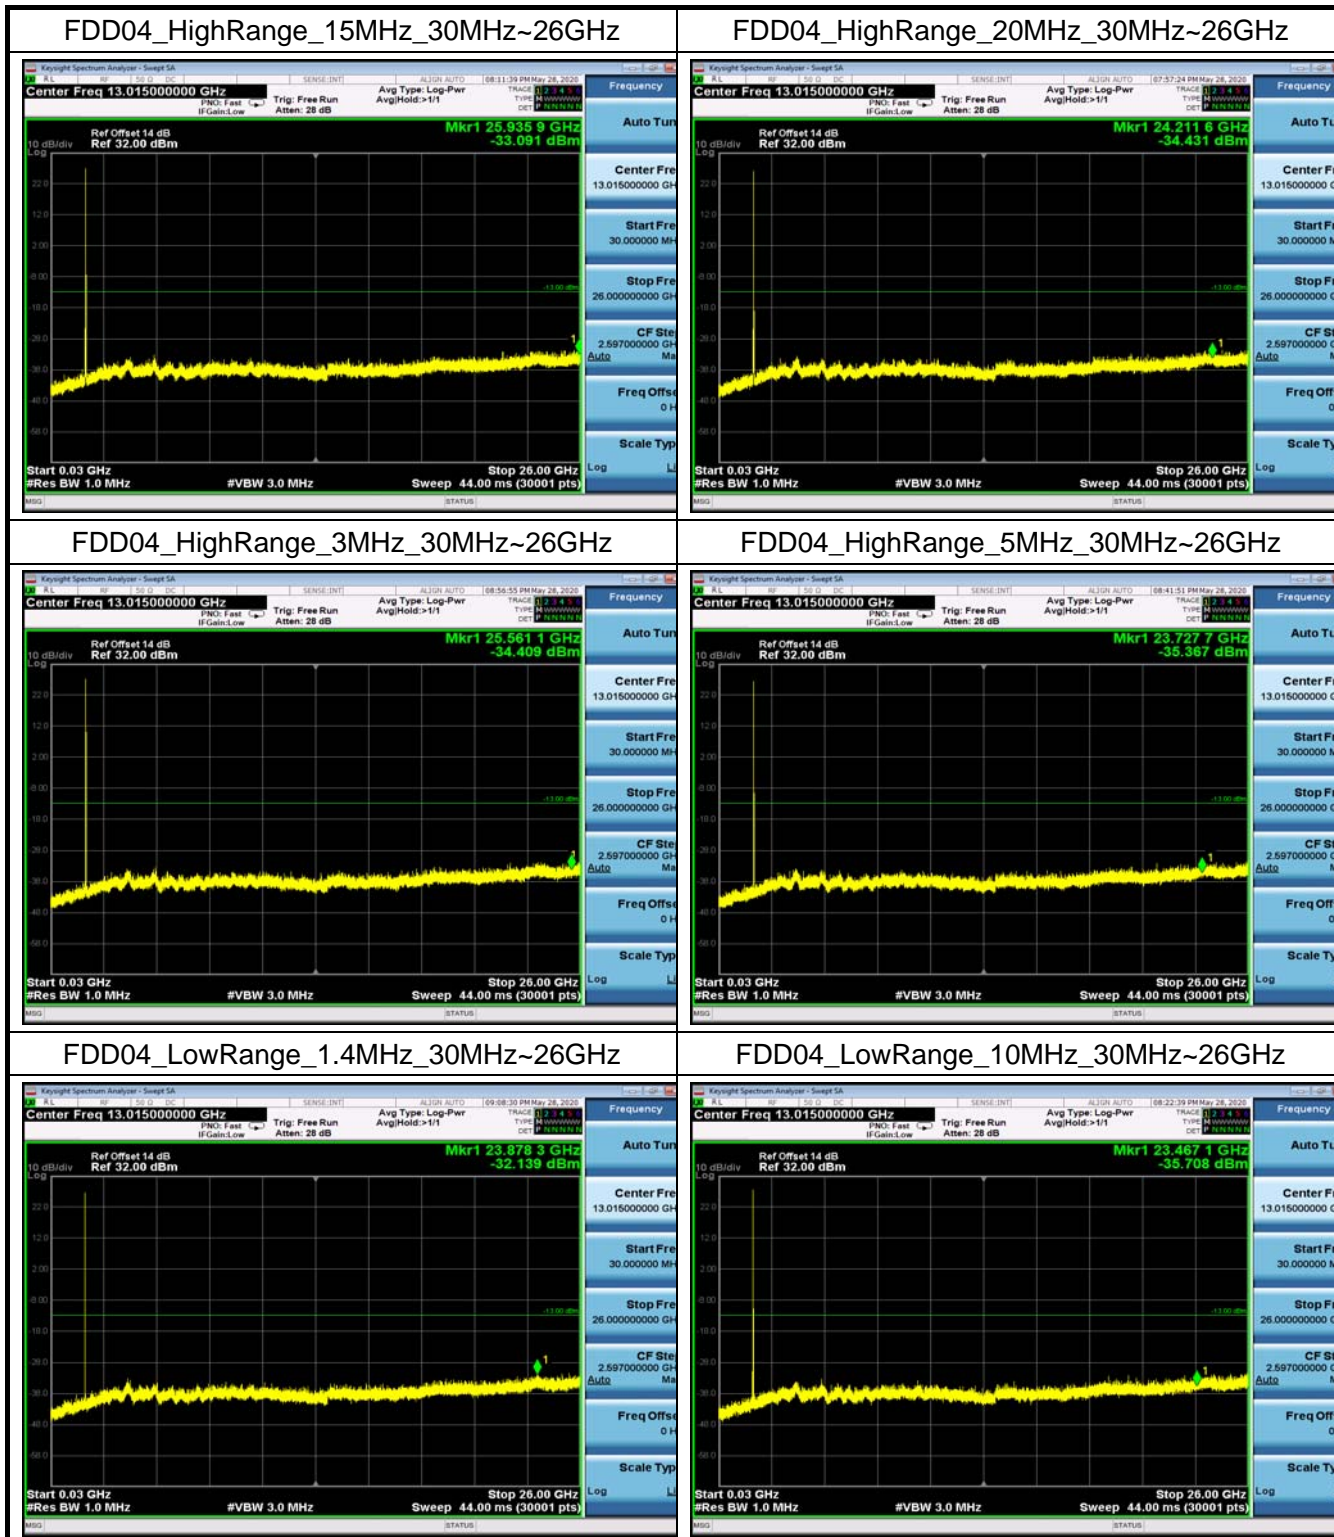

Conducted Out of Band Emissions

Test Result and Data

Conducted Band Edge

Test Result and Data

LowRange_FDD02_1.4MHz_1850.7_OneRB
_low_QPSK

LowRange_FDD02_1.4MHz_1850.7_OneRB
_low_Q16

LowRange_FDD02_1.4MHz_1850.7_fullIRB
_Low_QPSK

LowRange_FDD02_1.4MHz_1850.7_fullIRB
_Low_Q16

LowRange_FDD02_5MHz_1852.5_fullRB
_Low_QPSK

LowRange_FDD02_5MHz_1852.5_fullRB
_Low_Q16

LowRange_FDD02_10MHz_1855_OneRB
_low_QPSK

LowRange_FDD02_10MHz_1855_OneRB
_low_Q16

LowRange_FDD02_10MHz_1855_fullRB
_Low_QPSK

LowRange_FDD02_10MHz_1855_fullRB
_Low_Q16

LowRange_FDD02_15MHz_1857.5_OneRB
_low_QPSK

LowRange_FDD02_15MHz_1857.5_OneRB
_low_Q16

LowRange_FDD02_15MHz_1857.5_fullIRB
_Low_QPSK