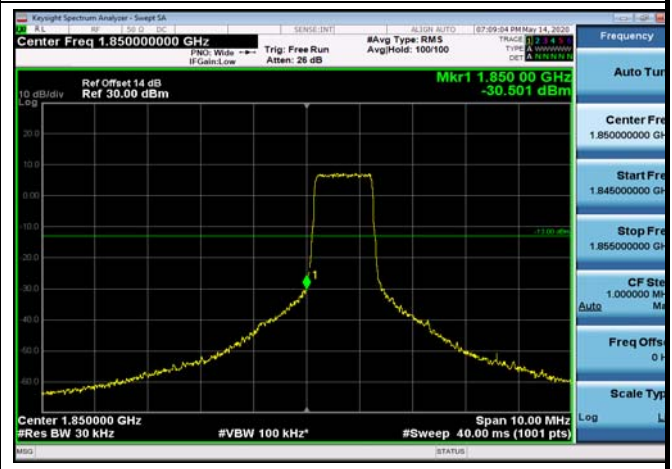

Conducted Out of Band Emissions

Test Result and Data

Conducted Band Edge

Test Result and Data

LowRange_FDD02_1.4MHz_1850.7_OneRB
_low_QPSK

LowRange_FDD02_1.4MHz_1850.7_OneRB
_low_Q16

LowRange_FDD02_1.4MHz_1850.7_fullIRB
_Low_QPSK

LowRange_FDD02_1.4MHz_1850.7_fullIRB
_Low_Q16

LowRange_FDD02_5MHz_1852.5_fullRB
_Low_QPSK

LowRange_FDD02_5MHz_1852.5_fullRB
_Low_Q16

LowRange_FDD02_10MHz_1855_OneRB
_low_QPSK

LowRange_FDD02_10MHz_1855_OneRB
_low_Q16