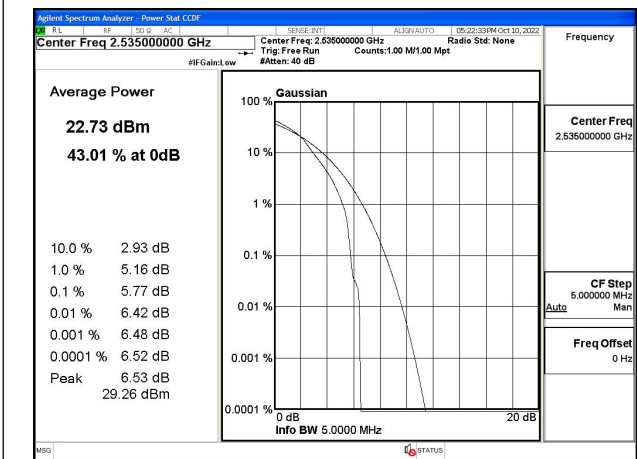

#### 4 Peak-Average Ratio

Band	Carrier frequency (MHz)	Channel	BW (MHz)	RB Size	RB Offset	QPSK	16-QAM	64-QAM
7	2502.5	20775	5	1	24	Fig.1	Fig.2	---
7	2502.5	20775	5	25	0	Fig.3	Fig.4	---
7	2535	21100	5	1	24	Fig.5	Fig.6	---
7	2535	21100	5	25	0	Fig.7	Fig.8	---
7	2567.5	21425	5	1	24	Fig.9	Fig.10	---
7	2567.5	21425	5	25	0	Fig.11	Fig.12	---
7	2505	20800	10	1	49	Fig.13	Fig.14	---
7	2505	20800	10	50	0	Fig.15	Fig.16	---
7	2535	21100	10	1	49	Fig.17	Fig.18	---
7	2535	21100	10	50	0	Fig.19	Fig.20	---
7	2565	21400	10	1	49	Fig.21	Fig.22	---
7	2565	21400	10	50	0	Fig.23	Fig.24	---
7	2507.5	20825	15	1	74	Fig.25	Fig.26	---
7	2507.5	20825	15	75	0	Fig.27	Fig.28	---
7	2535	21100	15	1	74	Fig.29	Fig.30	---
7	2535	21100	15	75	0	Fig.31	Fig.32	---
7	2562.5	21375	15	1	74	Fig.33	Fig.34	---
7	2562.5	21375	15	75	0	Fig.35	Fig.36	---
7	2510	20850	20	1	99	Fig.37	Fig.38	---
7	2510	20850	20	100	0	Fig.39	Fig.40	---
7	2535	21100	20	1	99	Fig.41	Fig.42	---
7	2535	21100	20	100	0	Fig.43	Fig.44	---
7	2560	21350	20	1	99	Fig.45	Fig.46	---
7	2560	21350	20	100	0	Fig.47	Fig.48	---

Fig.1

Fig.2

Fig.3

Fig.4

Fig.5

Fig.6

Fig.7

Fig.8