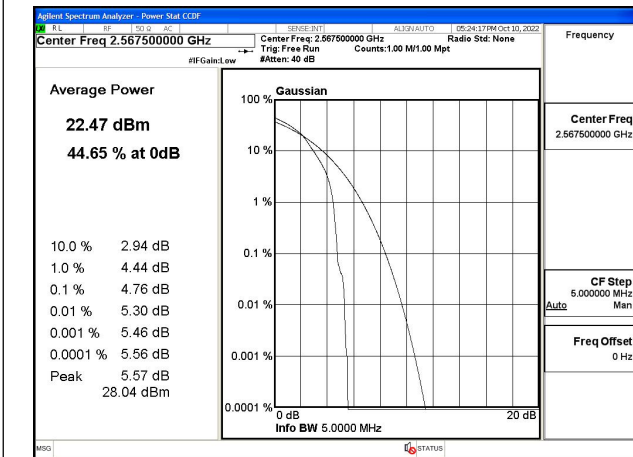

#### 4 Peak-Average Ratio

Band	Carrier frequency (MHz)	Channel	BW (MHz)	RB Size	RB Offset	QPSK	16-QAM	64-QAM
7	2502.5	20775	5	1	24	Fig.1	Fig.2	---
7	2502.5	20775	5	25	0	Fig.3	Fig.4	---
7	2535	21100	5	1	24	Fig.5	Fig.6	---
7	2535	21100	5	25	0	Fig.7	Fig.8	---
7	2567.5	21425	5	1	24	Fig.9	Fig.10	---
7	2567.5	21425	5	25	0	Fig.11	Fig.12	---
7	2505	20800	10	1	49	Fig.13	Fig.14	---
7	2505	20800	10	50	0	Fig.15	Fig.16	---
7	2535	21100	10	1	49	Fig.17	Fig.18	---
7	2535	21100	10	50	0	Fig.19	Fig.20	---
7	2565	21400	10	1	49	Fig.21	Fig.22	---
7	2565	21400	10	50	0	Fig.23	Fig.24	---
7	2507.5	20825	15	1	74	Fig.25	Fig.26	---
7	2507.5	20825	15	75	0	Fig.27	Fig.28	---
7	2535	21100	15	1	74	Fig.29	Fig.30	---
7	2535	21100	15	75	0	Fig.31	Fig.32	---
7	2562.5	21375	15	1	74	Fig.33	Fig.34	---
7	2562.5	21375	15	75	0	Fig.35	Fig.36	---
7	2510	20850	20	1	99	Fig.37	Fig.38	---
7	2510	20850	20	100	0	Fig.39	Fig.40	---
7	2535	21100	20	1	99	Fig.41	Fig.42	---
7	2535	21100	20	100	0	Fig.43	Fig.44	---
7	2560	21350	20	1	99	Fig.45	Fig.46	---
7	2560	21350	20	100	0	Fig.47	Fig.48	---

Fig.1

Fig.2

Fig.3

Fig.4

Fig.5

Fig.6

Fig.7

Fig.8