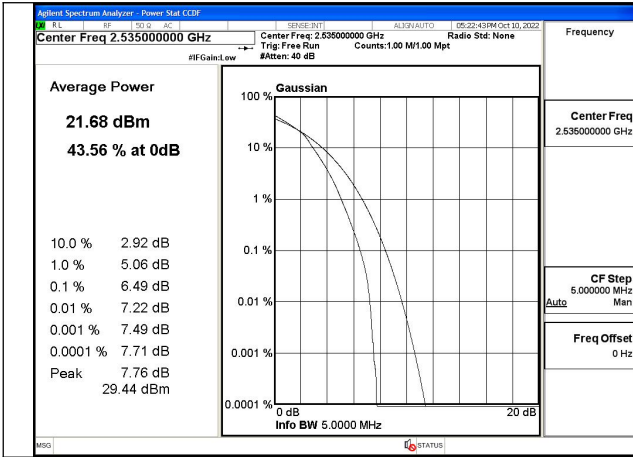

#### 4 Peak-Average Ratio

Band	Carrier frequency (MHz)	Channel	BW (MHz)	RB Size	RB Offset	QPSK	16-QAM	64-QAM
7	2502.5	20775	5	1	24	Fig.1	Fig.2	---
7	2502.5	20775	5	25	0	Fig.3	Fig.4	---
7	2535	21100	5	1	24	Fig.5	Fig.6	---
7	2535	21100	5	25	0	Fig.7	Fig.8	---
7	2567.5	21425	5	1	24	Fig.9	Fig.10	---
7	2567.5	21425	5	25	0	Fig.11	Fig.12	---
7	2505	20800	10	1	49	Fig.13	Fig.14	---
7	2505	20800	10	50	0	Fig.15	Fig.16	---
7	2535	21100	10	1	49	Fig.17	Fig.18	---
7	2535	21100	10	50	0	Fig.19	Fig.20	---
7	2565	21400	10	1	49	Fig.21	Fig.22	---
7	2565	21400	10	50	0	Fig.23	Fig.24	---
7	2507.5	20825	15	1	74	Fig.25	Fig.26	---
7	2507.5	20825	15	75	0	Fig.27	Fig.28	---
7	2535	21100	15	1	74	Fig.29	Fig.30	---
7	2535	21100	15	75	0	Fig.31	Fig.32	---
7	2562.5	21375	15	1	74	Fig.33	Fig.34	---
7	2562.5	21375	15	75	0	Fig.35	Fig.36	---
7	2510	20850	20	1	99	Fig.37	Fig.38	---
7	2510	20850	20	100	0	Fig.39	Fig.40	---
7	2535	21100	20	1	99	Fig.41	Fig.42	---
7	2535	21100	20	100	0	Fig.43	Fig.44	---
7	2560	21350	20	1	99	Fig.45	Fig.46	---
7	2560	21350	20	100	0	Fig.47	Fig.48	---

Fig.1

Fig.2

Fig.3

Fig.4

Fig.5

Fig.6

Fig.7

Fig.8