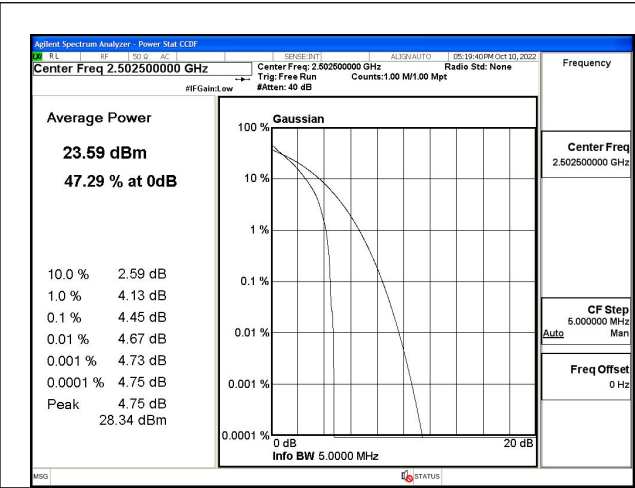

#### 4 Peak-Average Ratio

Band	Carrier frequency (MHz)	Channel	BW (MHz)	RB Size	RB Offset	QPSK	16-QAM	64-QAM
7	2502.5	20775	5	1	24	Fig.1	Fig.2	---
7	2502.5	20775	5	25	0	Fig.3	Fig.4	---
7	2535	21100	5	1	24	Fig.5	Fig.6	---
7	2535	21100	5	25	0	Fig.7	Fig.8	---
7	2567.5	21425	5	1	24	Fig.9	Fig.10	---
7	2567.5	21425	5	25	0	Fig.11	Fig.12	---
7	2505	20800	10	1	49	Fig.13	Fig.14	---
7	2505	20800	10	50	0	Fig.15	Fig.16	---
7	2535	21100	10	1	49	Fig.17	Fig.18	---
7	2535	21100	10	50	0	Fig.19	Fig.20	---
7	2565	21400	10	1	49	Fig.21	Fig.22	---
7	2565	21400	10	50	0	Fig.23	Fig.24	---
7	2507.5	20825	15	1	74	Fig.25	Fig.26	---
7	2507.5	20825	15	75	0	Fig.27	Fig.28	---
7	2535	21100	15	1	74	Fig.29	Fig.30	---
7	2535	21100	15	75	0	Fig.31	Fig.32	---
7	2562.5	21375	15	1	74	Fig.33	Fig.34	---
7	2562.5	21375	15	75	0	Fig.35	Fig.36	---
7	2510	20850	20	1	99	Fig.37	Fig.38	---
7	2510	20850	20	100	0	Fig.39	Fig.40	---
7	2535	21100	20	1	99	Fig.41	Fig.42	---
7	2535	21100	20	100	0	Fig.43	Fig.44	---
7	2560	21350	20	1	99	Fig.45	Fig.46	---
7	2560	21350	20	100	0	Fig.47	Fig.48	---

Fig.1

Fig.2

Fig.3

Fig.4

Fig.5

Fig.6

Fig.7

Fig.8