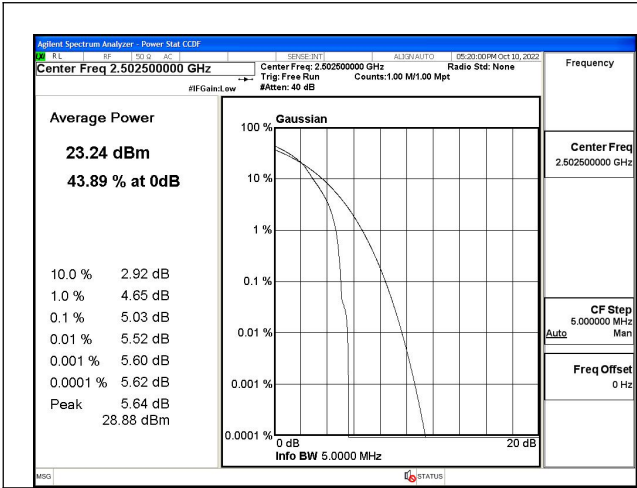

#### 4 Peak-Average Ratio

Band	Carrier frequency (MHz)	Channel	BW (MHz)	RB Size	RB Offset	QPSK	16-QAM	64-QAM
7	2502.5	20775	5	1	24	Fig.1	Fig.2	---
7	2502.5	20775	5	25	0	Fig.3	Fig.4	---
7	2535	21100	5	1	24	Fig.5	Fig.6	---
7	2535	21100	5	25	0	Fig.7	Fig.8	---
7	2567.5	21425	5	1	24	Fig.9	Fig.10	---
7	2567.5	21425	5	25	0	Fig.11	Fig.12	---
7	2505	20800	10	1	49	Fig.13	Fig.14	---
7	2505	20800	10	50	0	Fig.15	Fig.16	---
7	2535	21100	10	1	49	Fig.17	Fig.18	---
7	2535	21100	10	50	0	Fig.19	Fig.20	---
7	2565	21400	10	1	49	Fig.21	Fig.22	---
7	2565	21400	10	50	0	Fig.23	Fig.24	---
7	2507.5	20825	15	1	74	Fig.25	Fig.26	---
7	2507.5	20825	15	75	0	Fig.27	Fig.28	---
7	2535	21100	15	1	74	Fig.29	Fig.30	---
7	2535	21100	15	75	0	Fig.31	Fig.32	---
7	2562.5	21375	15	1	74	Fig.33	Fig.34	---
7	2562.5	21375	15	75	0	Fig.35	Fig.36	---
7	2510	20850	20	1	99	Fig.37	Fig.38	---
7	2510	20850	20	100	0	Fig.39	Fig.40	---
7	2535	21100	20	1	99	Fig.41	Fig.42	---
7	2535	21100	20	100	0	Fig.43	Fig.44	---
7	2560	21350	20	1	99	Fig.45	Fig.46	---
7	2560	21350	20	100	0	Fig.47	Fig.48	---