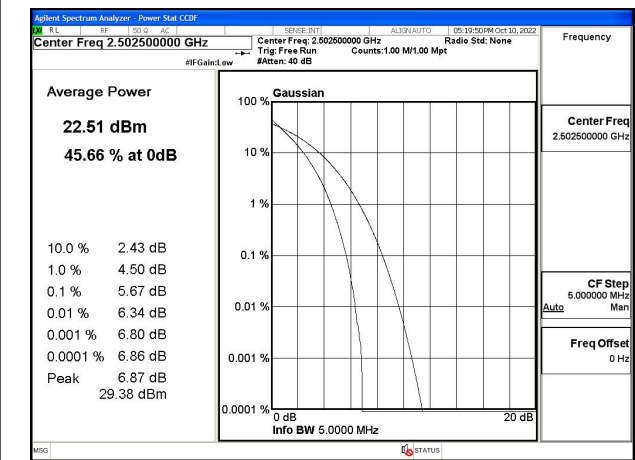

#### 4 Peak-Average Ratio

Band	Carrier frequency (MHz)	Channel	BW (MHz)	RB Size	RB Offset	QPSK	16-QAM	64-QAM
7	2502.5	20775	5	1	24	Fig.1	Fig.2	---
7	2502.5	20775	5	25	0	Fig.3	Fig.4	---
7	2535	21100	5	1	24	Fig.5	Fig.6	---
7	2535	21100	5	25	0	Fig.7	Fig.8	---
7	2567.5	21425	5	1	24	Fig.9	Fig.10	---
7	2567.5	21425	5	25	0	Fig.11	Fig.12	---
7	2505	20800	10	1	49	Fig.13	Fig.14	---
7	2505	20800	10	50	0	Fig.15	Fig.16	---
7	2535	21100	10	1	49	Fig.17	Fig.18	---
7	2535	21100	10	50	0	Fig.19	Fig.20	---
7	2565	21400	10	1	49	Fig.21	Fig.22	---
7	2565	21400	10	50	0	Fig.23	Fig.24	---
7	2507.5	20825	15	1	74	Fig.25	Fig.26	---
7	2507.5	20825	15	75	0	Fig.27	Fig.28	---
7	2535	21100	15	1	74	Fig.29	Fig.30	---
7	2535	21100	15	75	0	Fig.31	Fig.32	---
7	2562.5	21375	15	1	74	Fig.33	Fig.34	---
7	2562.5	21375	15	75	0	Fig.35	Fig.36	---
7	2510	20850	20	1	99	Fig.37	Fig.38	---
7	2510	20850	20	100	0	Fig.39	Fig.40	---
7	2535	21100	20	1	99	Fig.41	Fig.42	---
7	2535	21100	20	100	0	Fig.43	Fig.44	---
7	2560	21350	20	1	99	Fig.45	Fig.46	---
7	2560	21350	20	100	0	Fig.47	Fig.48	---

Fig.1

Fig.2

Fig.3

Fig.4

Fig.5

Fig.6

Fig.7

Fig.8