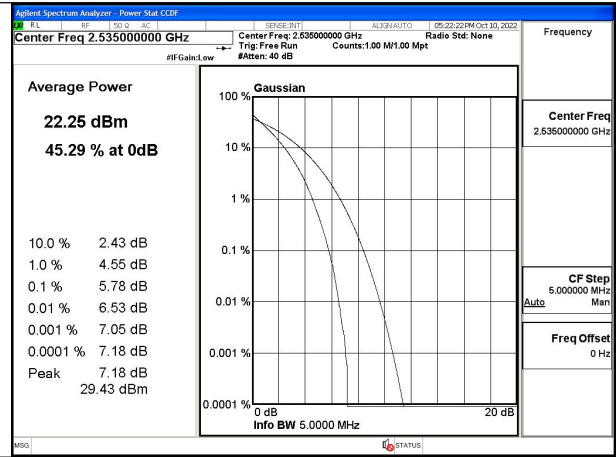

#### 4 Peak-Average Ratio

Band	Carrier frequency (MHz)	Channel	BW (MHz)	RB Size	RB Offset	QPSK	16-QAM	64-QAM
7	2502.5	20775	5	1	24	Fig.1	Fig.2	---
7	2502.5	20775	5	25	0	Fig.3	Fig.4	---
7	2535	21100	5	1	24	Fig.5	Fig.6	---
7	2535	21100	5	25	0	Fig.7	Fig.8	---
7	2567.5	21425	5	1	24	Fig.9	Fig.10	---
7	2567.5	21425	5	25	0	Fig.11	Fig.12	---
7	2505	20800	10	1	49	Fig.13	Fig.14	---
7	2505	20800	10	50	0	Fig.15	Fig.16	---
7	2535	21100	10	1	49	Fig.17	Fig.18	---
7	2535	21100	10	50	0	Fig.19	Fig.20	---
7	2565	21400	10	1	49	Fig.21	Fig.22	---
7	2565	21400	10	50	0	Fig.23	Fig.24	---
7	2507.5	20825	15	1	74	Fig.25	Fig.26	---
7	2507.5	20825	15	75	0	Fig.27	Fig.28	---
7	2535	21100	15	1	74	Fig.29	Fig.30	---
7	2535	21100	15	75	0	Fig.31	Fig.32	---
7	2562.5	21375	15	1	74	Fig.33	Fig.34	---
7	2562.5	21375	15	75	0	Fig.35	Fig.36	---
7	2510	20850	20	1	99	Fig.37	Fig.38	---
7	2510	20850	20	100	0	Fig.39	Fig.40	---
7	2535	21100	20	1	99	Fig.41	Fig.42	---
7	2535	21100	20	100	0	Fig.43	Fig.44	---
7	2560	21350	20	1	99	Fig.45	Fig.46	---
7	2560	21350	20	100	0	Fig.47	Fig.48	---

Fig.1

Fig.2

Fig.3

Fig.4

Fig.5

Fig.6

Fig.7

Fig.8