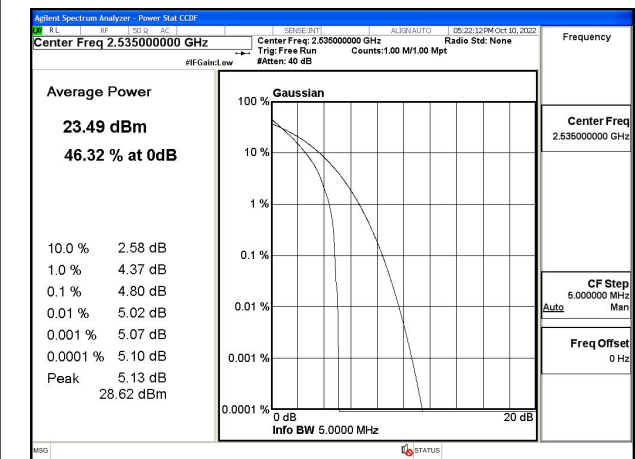

#### 4 Peak-Average Ratio

Band	Carrier frequency (MHz)	Channel	BW (MHz)	RB Size	RB Offset	QPSK	16-QAM	64-QAM
7	2502.5	20775	5	1	24	Fig.1	Fig.2	---
7	2502.5	20775	5	25	0	Fig.3	Fig.4	---
7	2535	21100	5	1	24	Fig.5	Fig.6	---
7	2535	21100	5	25	0	Fig.7	Fig.8	---
7	2567.5	21425	5	1	24	Fig.9	Fig.10	---
7	2567.5	21425	5	25	0	Fig.11	Fig.12	---
7	2505	20800	10	1	49	Fig.13	Fig.14	---
7	2505	20800	10	50	0	Fig.15	Fig.16	---
7	2535	21100	10	1	49	Fig.17	Fig.18	---
7	2535	21100	10	50	0	Fig.19	Fig.20	---
7	2565	21400	10	1	49	Fig.21	Fig.22	---
7	2565	21400	10	50	0	Fig.23	Fig.24	---
7	2507.5	20825	15	1	74	Fig.25	Fig.26	---
7	2507.5	20825	15	75	0	Fig.27	Fig.28	---
7	2535	21100	15	1	74	Fig.29	Fig.30	---
7	2535	21100	15	75	0	Fig.31	Fig.32	---
7	2562.5	21375	15	1	74	Fig.33	Fig.34	---
7	2562.5	21375	15	75	0	Fig.35	Fig.36	---
7	2510	20850	20	1	99	Fig.37	Fig.38	---
7	2510	20850	20	100	0	Fig.39	Fig.40	---
7	2535	21100	20	1	99	Fig.41	Fig.42	---
7	2535	21100	20	100	0	Fig.43	Fig.44	---
7	2560	21350	20	1	99	Fig.45	Fig.46	---
7	2560	21350	20	100	0	Fig.47	Fig.48	---

Fig.1

Fig.2

Fig.3

Fig.4

Fig.5

Fig.6

Fig.7

Fig.8