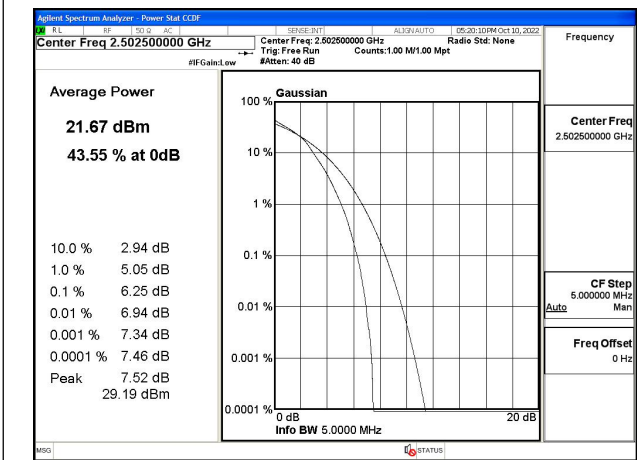

#### 4 Peak-Average Ratio

Band	Carrier frequency (MHz)	Channel	BW (MHz)	RB Size	RB Offset	QPSK	16-QAM	64-QAM
7	2502.5	20775	5	1	24	Fig.1	Fig.2	---
7	2502.5	20775	5	25	0	Fig.3	Fig.4	---
7	2535	21100	5	1	24	Fig.5	Fig.6	---
7	2535	21100	5	25	0	Fig.7	Fig.8	---
7	2567.5	21425	5	1	24	Fig.9	Fig.10	---
7	2567.5	21425	5	25	0	Fig.11	Fig.12	---
7	2505	20800	10	1	49	Fig.13	Fig.14	---
7	2505	20800	10	50	0	Fig.15	Fig.16	---
7	2535	21100	10	1	49	Fig.17	Fig.18	---
7	2535	21100	10	50	0	Fig.19	Fig.20	---
7	2565	21400	10	1	49	Fig.21	Fig.22	---
7	2565	21400	10	50	0	Fig.23	Fig.24	---
7	2507.5	20825	15	1	74	Fig.25	Fig.26	---
7	2507.5	20825	15	75	0	Fig.27	Fig.28	---
7	2535	21100	15	1	74	Fig.29	Fig.30	---
7	2535	21100	15	75	0	Fig.31	Fig.32	---
7	2562.5	21375	15	1	74	Fig.33	Fig.34	---
7	2562.5	21375	15	75	0	Fig.35	Fig.36	---
7	2510	20850	20	1	99	Fig.37	Fig.38	---
7	2510	20850	20	100	0	Fig.39	Fig.40	---
7	2535	21100	20	1	99	Fig.41	Fig.42	---
7	2535	21100	20	100	0	Fig.43	Fig.44	---
7	2560	21350	20	1	99	Fig.45	Fig.46	---
7	2560	21350	20	100	0	Fig.47	Fig.48	---

Fig.1

Fig.2

Fig.3

Fig.4

Fig.5

Fig.6

Fig.7

Fig.8