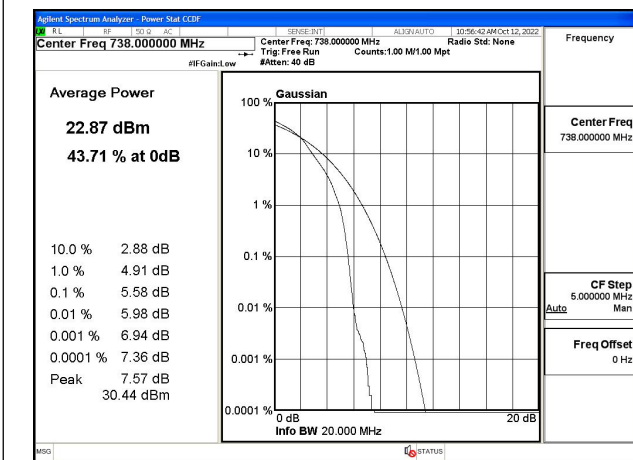

Fig.49

Fig.50

Fig.51

Fig.52

Fig.53

Fig.54

Fig.55

Fig.56

Fig.57

Fig.58

Fig.59

Fig.60

5 Spurious Emissions at antenna terminal

Band	Carrier frequency (MHz)	Channel	BW	RB Size	RB Offset	Conducted Spurious Plot
						QPSK
28	713	27310	20	1	0	Fig.1
28	728	27460	20	1	0	Fig.2
28	738	27560	20	1	0	Fig.3