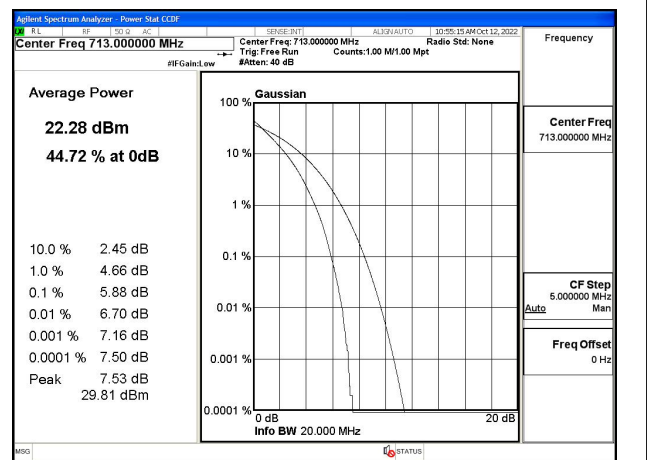

Fig.49

Fig.50

Fig.51

Fig.52

Fig.53

Fig.54

Fig.55

Fig.56

Fig.57

Fig.58

Fig.59

Fig.60

5 Spurious Emissions at antenna terminal

Band	Carrier frequency (MHz)	Channel	BW	RB Size	RB Offset	Conducted Spurious Plot
						QPSK
28	713	27310	20	1	0	Fig.1
28	728	27460	20	1	0	Fig.2
28	738	27560	20	1	0	Fig.3