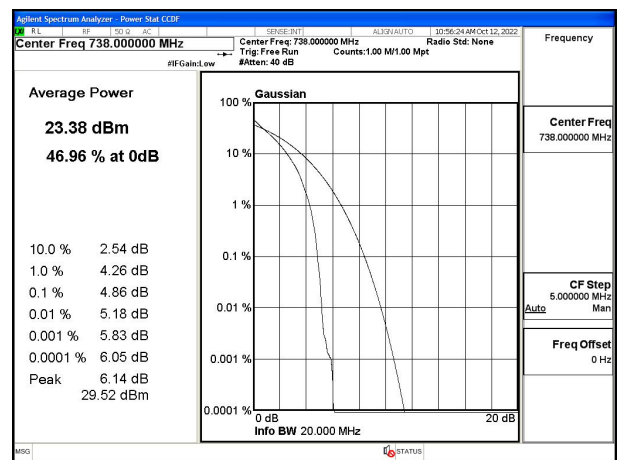

Fig.57

Fig.58

Fig.59

Fig.60

5 Spurious Emissions at antenna terminal

Band	Carrier frequency (MHz)	Channel	BW	RB Size	RB Offset	Conducted Spurious Plot
						QPSK
28	713	27310	20	1	0	Fig.1
28	728	27460	20	1	0	Fig.2
28	738	27560	20	1	0	Fig.3