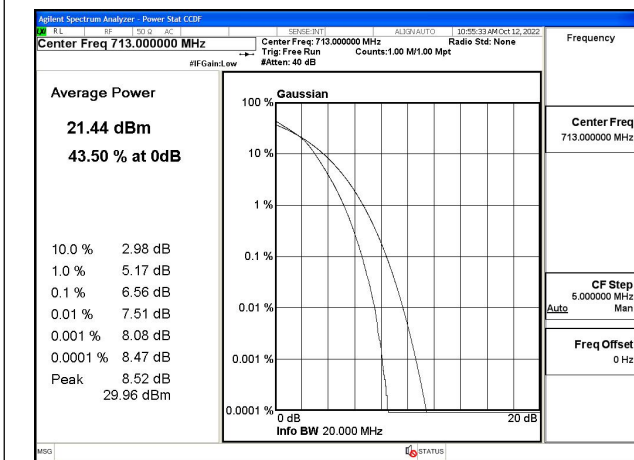

Fig.49

Fig.50

Fig.51

Fig.52

Fig.53

Fig.54

Fig.55

Fig.56

Fig.57

Fig.58

Fig.59

Fig.60

5 Spurious Emissions at antenna terminal

Band	Carrier frequency (MHz)	Channel	BW	RB Size	RB Offset	Conducted Spurious Plot
						QPSK
28	713	27310	20	1	0	Fig.1
28	728	27460	20	1	0	Fig.2
28	738	27560	20	1	0	Fig.3