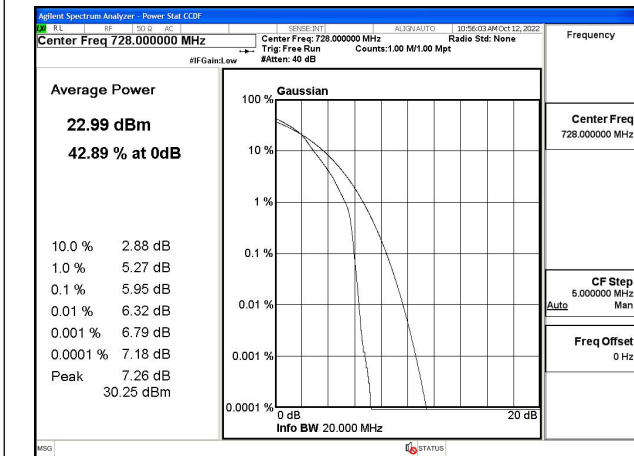

Fig.49

Fig.50

Fig.51

Fig.52

Fig.53

Fig.54

Fig.55

Fig.56

Fig.57

Fig.58

Fig.59

Fig.60

5 Spurious Emissions at antenna terminal

Band	Carrier frequency (MHz)	Channel	BW	RB Size	RB Offset	Conducted Spurious Plot
						QPSK
28	713	27310	20	1	0	Fig.1
28	728	27460	20	1	0	Fig.2
28	738	27560	20	1	0	Fig.3