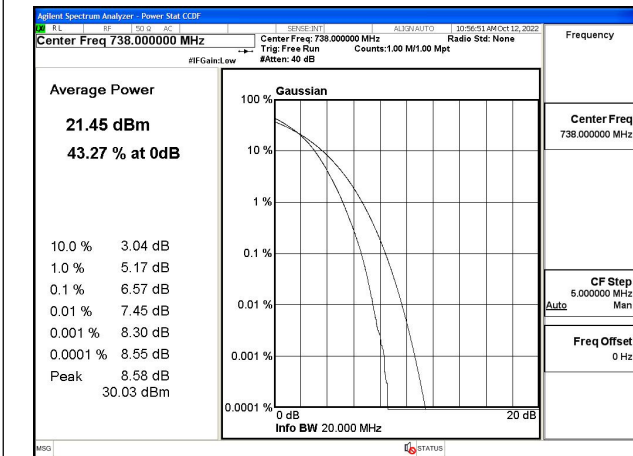

Fig.49

Fig.50

Fig.51

Fig.52

Fig.53

Fig.54

Fig.55

Fig.56

Fig.57

Fig.58

Fig.59

Fig.60

5 Spurious Emissions at antenna terminal

Band	Carrier frequency (MHz)	Channel	BW	RB Size	RB Offset	Conducted Spurious Plot
						QPSK
28	713	27310	20	1	0	Fig.1
28	728	27460	20	1	0	Fig.2
28	738	27560	20	1	0	Fig.3