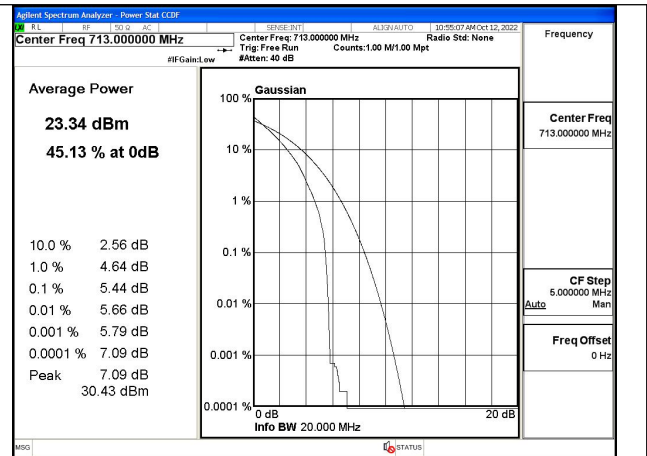

Fig.49

Fig.50

Fig.51

Fig.52

Fig.53

Fig.54

Fig.55

Fig.56

Fig.57

Fig.58

Fig.59

Fig.60

5 Spurious Emissions at antenna terminal

Band	Carrier frequency (MHz)	Channel	BW	RB Size	RB Offset	Conducted Spurious Plot
						QPSK
28	713	27310	20	1	0	Fig.1
28	728	27460	20	1	0	Fig.2
28	738	27560	20	1	0	Fig.3