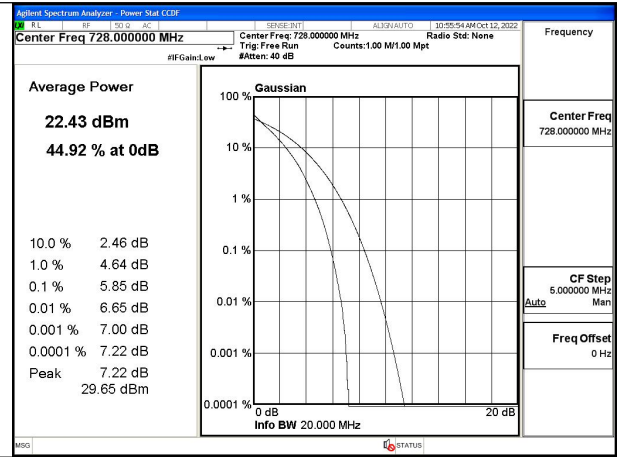

Fig.49

Fig.50

Fig.51

Fig.52

Fig.53

Fig.54

Fig.55

Fig.56

Fig.57

Fig.58

Fig.59

Fig.60

5 Spurious Emissions at antenna terminal

Band	Carrier frequency (MHz)	Channel	BW	RB Size	RB Offset	Conducted Spurious Plot
						QPSK
28	713	27310	20	1	0	Fig.1
28	728	27460	20	1	0	Fig.2
28	738	27560	20	1	0	Fig.3