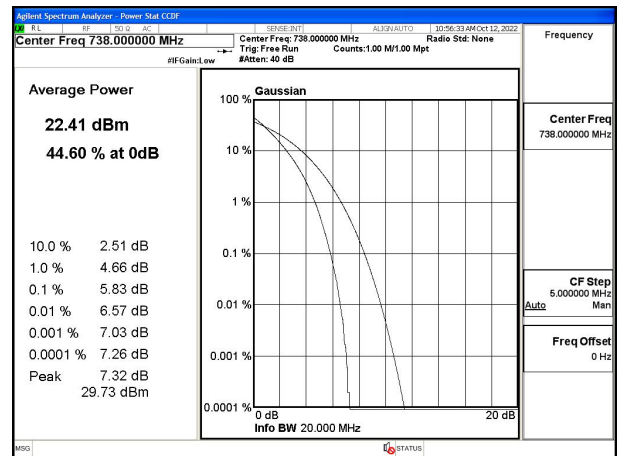

Fig.57

Fig.58

Fig.59

Fig.60

5 Spurious Emissions at antenna terminal

Band	Carrier frequency (MHz)	Channel	BW	RB Size	RB Offset	Conducted Spurious Plot
						QPSK
28	713	27310	20	1	0	Fig.1
28	728	27460	20	1	0	Fig.2
28	738	27560	20	1	0	Fig.3