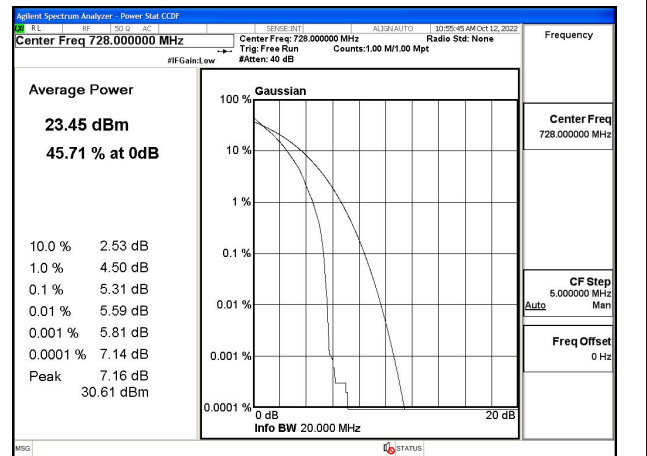

Fig.49

Fig.50

Fig.51

Fig.52

Fig.53

Fig.54

Fig.55

Fig.56

Fig.57

Fig.58

Fig.59

Fig.60

5 Spurious Emissions at antenna terminal

Band	Carrier frequency (MHz)	Channel	BW	RB Size	RB Offset	Conducted Spurious Plot
						QPSK
28	713	27310	20	1	0	Fig.1
28	728	27460	20	1	0	Fig.2
28	738	27560	20	1	0	Fig.3