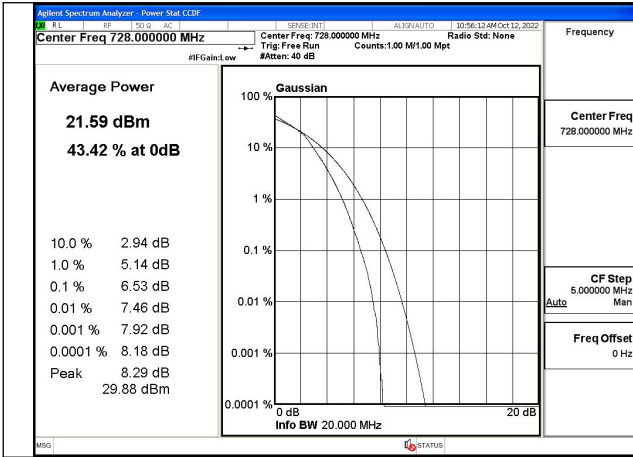

Fig.49

Fig.50

Fig.51

Fig.52

Fig.53

Fig.54

Fig.55

Fig.56

Fig.57

Fig.58

Fig.59

Fig.60

5 Spurious Emissions at antenna terminal

Band	Carrier frequency (MHz)	Channel	BW	RB Size	RB Offset	Conducted Spurious Plot
						QPSK
28	713	27310	20	1	0	Fig.1
28	728	27460	20	1	0	Fig.2
28	738	27560	20	1	0	Fig.3