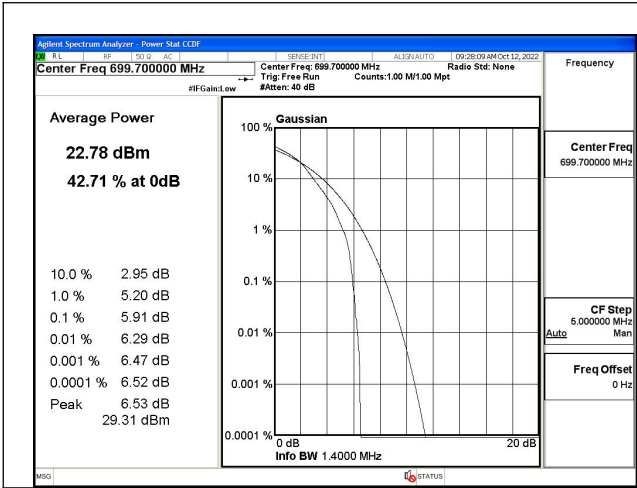

#### 4 Peak-Average Ratio

Band	Carrier frequency (MHz)	Channel	BW (MHz)	RB Size	RB Offset	QPSK	16-QAM	64-QAM
12	699.7	23017	1.4	1	5	Fig.1	Fig.2	---
12	699.7	23017	1.4	6	0	Fig.3	Fig.4	---
12	707.5	23095	1.4	1	5	Fig.5	Fig.6	---
12	707.5	23095	1.4	6	0	Fig.7	Fig.8	---
12	715.3	23173	1.4	1	5	Fig.9	Fig.10	---
12	715.3	23173	1.4	6	0	Fig.11	Fig.12	---
12	700.5	23025	3	1	14	Fig.13	Fig.14	---
12	700.5	23025	3	15	0	Fig.15	Fig.16	---
12	707.5	23095	3	1	14	Fig.17	Fig.18	---
12	707.5	23095	3	15	0	Fig.19	Fig.20	---
12	714.5	23165	3	1	14	Fig.21	Fig.22	---
12	714.5	23165	3	15	0	Fig.23	Fig.24	---
12	701.5	23035	5	1	24	Fig.25	Fig.26	---
12	701.5	23035	5	25	0	Fig.27	Fig.28	---
12	707.5	23095	5	1	24	Fig.29	Fig.30	---
12	707.5	23095	5	25	0	Fig.31	Fig.32	---
12	713.5	23155	5	1	24	Fig.33	Fig.34	---
12	713.5	23155	5	25	0	Fig.35	Fig.36	---
12	704	23060	10	1	49	Fig.37	Fig.38	---
12	704	23060	10	50	0	Fig.39	Fig.40	---
12	707.5	23095	10	1	49	Fig.41	Fig.42	---
12	707.5	23095	10	50	0	Fig.43	Fig.44	---
12	711	23130	10	1	49	Fig.45	Fig.46	---
12	711	23130	10	50	0	Fig.47	Fig.48	---