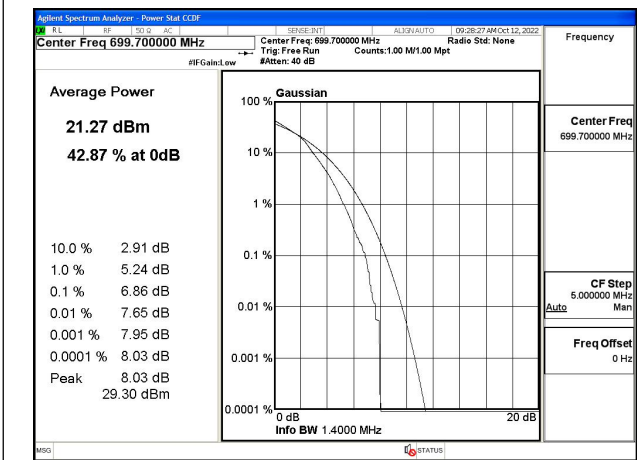

#### 4 Peak-Average Ratio

Band	Carrier frequency (MHz)	Channel	BW (MHz)	RB Size	RB Offset	QPSK	16-QAM	64-QAM
12	699.7	23017	1.4	1	5	Fig.1	Fig.2	---
12	699.7	23017	1.4	6	0	Fig.3	Fig.4	---
12	707.5	23095	1.4	1	5	Fig.5	Fig.6	---
12	707.5	23095	1.4	6	0	Fig.7	Fig.8	---
12	715.3	23173	1.4	1	5	Fig.9	Fig.10	---
12	715.3	23173	1.4	6	0	Fig.11	Fig.12	---
12	700.5	23025	3	1	14	Fig.13	Fig.14	---
12	700.5	23025	3	15	0	Fig.15	Fig.16	---
12	707.5	23095	3	1	14	Fig.17	Fig.18	---
12	707.5	23095	3	15	0	Fig.19	Fig.20	---
12	714.5	23165	3	1	14	Fig.21	Fig.22	---
12	714.5	23165	3	15	0	Fig.23	Fig.24	---
12	701.5	23035	5	1	24	Fig.25	Fig.26	---
12	701.5	23035	5	25	0	Fig.27	Fig.28	---
12	707.5	23095	5	1	24	Fig.29	Fig.30	---
12	707.5	23095	5	25	0	Fig.31	Fig.32	---
12	713.5	23155	5	1	24	Fig.33	Fig.34	---
12	713.5	23155	5	25	0	Fig.35	Fig.36	---
12	704	23060	10	1	49	Fig.37	Fig.38	---
12	704	23060	10	50	0	Fig.39	Fig.40	---
12	707.5	23095	10	1	49	Fig.41	Fig.42	---
12	707.5	23095	10	50	0	Fig.43	Fig.44	---
12	711	23130	10	1	49	Fig.45	Fig.46	---
12	711	23130	10	50	0	Fig.47	Fig.48	---

Fig.1

Fig.2

Fig.3

Fig.4

Fig.5

Fig.6

Fig.7

Fig.8