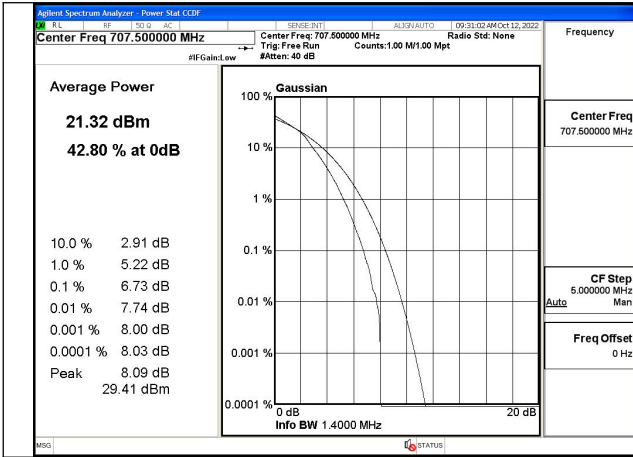

#### 4 Peak-Average Ratio

Band	Carrier frequency (MHz)	Channel	BW (MHz)	RB Size	RB Offset	QPSK	16-QAM	64-QAM
12	699.7	23017	1.4	1	5	Fig.1	Fig.2	---
12	699.7	23017	1.4	6	0	Fig.3	Fig.4	---
12	707.5	23095	1.4	1	5	Fig.5	Fig.6	---
12	707.5	23095	1.4	6	0	Fig.7	Fig.8	---
12	715.3	23173	1.4	1	5	Fig.9	Fig.10	---
12	715.3	23173	1.4	6	0	Fig.11	Fig.12	---
12	700.5	23025	3	1	14	Fig.13	Fig.14	---
12	700.5	23025	3	15	0	Fig.15	Fig.16	---
12	707.5	23095	3	1	14	Fig.17	Fig.18	---
12	707.5	23095	3	15	0	Fig.19	Fig.20	---
12	714.5	23165	3	1	14	Fig.21	Fig.22	---
12	714.5	23165	3	15	0	Fig.23	Fig.24	---
12	701.5	23035	5	1	24	Fig.25	Fig.26	---
12	701.5	23035	5	25	0	Fig.27	Fig.28	---
12	707.5	23095	5	1	24	Fig.29	Fig.30	---
12	707.5	23095	5	25	0	Fig.31	Fig.32	---
12	713.5	23155	5	1	24	Fig.33	Fig.34	---
12	713.5	23155	5	25	0	Fig.35	Fig.36	---
12	704	23060	10	1	49	Fig.37	Fig.38	---
12	704	23060	10	50	0	Fig.39	Fig.40	---
12	707.5	23095	10	1	49	Fig.41	Fig.42	---
12	707.5	23095	10	50	0	Fig.43	Fig.44	---
12	711	23130	10	1	49	Fig.45	Fig.46	---
12	711	23130	10	50	0	Fig.47	Fig.48	---

Fig.1

Fig.2

Fig.3

Fig.4

Fig.5

Fig.6

Fig.7

Fig.8