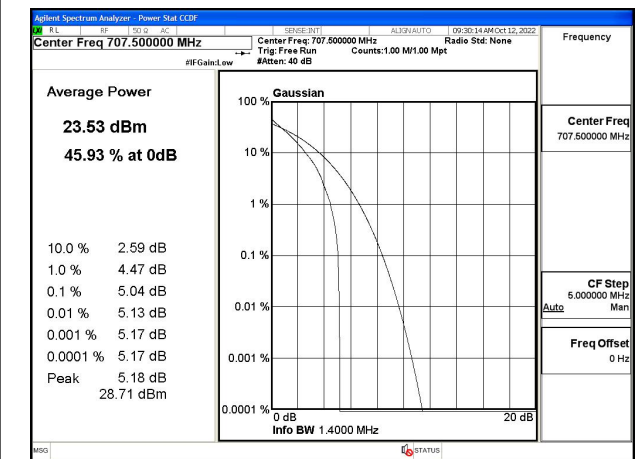

#### 4 Peak-Average Ratio

Band	Carrier frequency (MHz)	Channel	BW (MHz)	RB Size	RB Offset	QPSK	16-QAM	64-QAM
12	699.7	23017	1.4	1	5	Fig.1	Fig.2	---
12	699.7	23017	1.4	6	0	Fig.3	Fig.4	---
12	707.5	23095	1.4	1	5	Fig.5	Fig.6	---
12	707.5	23095	1.4	6	0	Fig.7	Fig.8	---
12	715.3	23173	1.4	1	5	Fig.9	Fig.10	---
12	715.3	23173	1.4	6	0	Fig.11	Fig.12	---
12	700.5	23025	3	1	14	Fig.13	Fig.14	---
12	700.5	23025	3	15	0	Fig.15	Fig.16	---
12	707.5	23095	3	1	14	Fig.17	Fig.18	---
12	707.5	23095	3	15	0	Fig.19	Fig.20	---
12	714.5	23165	3	1	14	Fig.21	Fig.22	---
12	714.5	23165	3	15	0	Fig.23	Fig.24	---
12	701.5	23035	5	1	24	Fig.25	Fig.26	---
12	701.5	23035	5	25	0	Fig.27	Fig.28	---
12	707.5	23095	5	1	24	Fig.29	Fig.30	---
12	707.5	23095	5	25	0	Fig.31	Fig.32	---
12	713.5	23155	5	1	24	Fig.33	Fig.34	---
12	713.5	23155	5	25	0	Fig.35	Fig.36	---
12	704	23060	10	1	49	Fig.37	Fig.38	---
12	704	23060	10	50	0	Fig.39	Fig.40	---
12	707.5	23095	10	1	49	Fig.41	Fig.42	---
12	707.5	23095	10	50	0	Fig.43	Fig.44	---
12	711	23130	10	1	49	Fig.45	Fig.46	---
12	711	23130	10	50	0	Fig.47	Fig.48	---

Fig.1

Fig.2

Fig.3

Fig.4

Fig.5

Fig.6

Fig.7

Fig.8