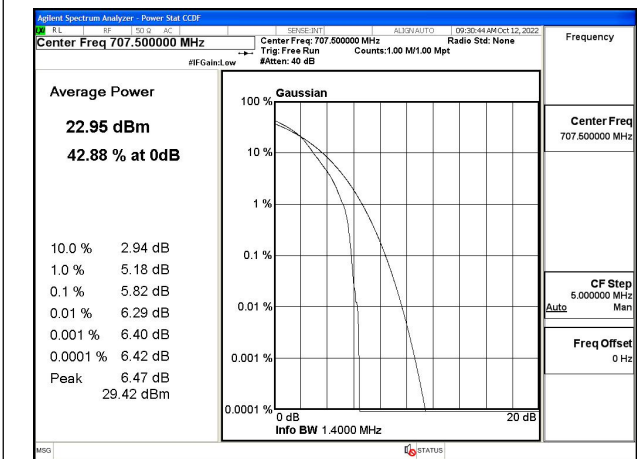

#### 4 Peak-Average Ratio

Band	Carrier frequency (MHz)	Channel	BW (MHz)	RB Size	RB Offset	QPSK	16-QAM	64-QAM
12	699.7	23017	1.4	1	5	Fig.1	Fig.2	---
12	699.7	23017	1.4	6	0	Fig.3	Fig.4	---
12	707.5	23095	1.4	1	5	Fig.5	Fig.6	---
12	707.5	23095	1.4	6	0	Fig.7	Fig.8	---
12	715.3	23173	1.4	1	5	Fig.9	Fig.10	---
12	715.3	23173	1.4	6	0	Fig.11	Fig.12	---
12	700.5	23025	3	1	14	Fig.13	Fig.14	---
12	700.5	23025	3	15	0	Fig.15	Fig.16	---
12	707.5	23095	3	1	14	Fig.17	Fig.18	---
12	707.5	23095	3	15	0	Fig.19	Fig.20	---
12	714.5	23165	3	1	14	Fig.21	Fig.22	---
12	714.5	23165	3	15	0	Fig.23	Fig.24	---
12	701.5	23035	5	1	24	Fig.25	Fig.26	---
12	701.5	23035	5	25	0	Fig.27	Fig.28	---
12	707.5	23095	5	1	24	Fig.29	Fig.30	---
12	707.5	23095	5	25	0	Fig.31	Fig.32	---
12	713.5	23155	5	1	24	Fig.33	Fig.34	---
12	713.5	23155	5	25	0	Fig.35	Fig.36	---
12	704	23060	10	1	49	Fig.37	Fig.38	---
12	704	23060	10	50	0	Fig.39	Fig.40	---
12	707.5	23095	10	1	49	Fig.41	Fig.42	---
12	707.5	23095	10	50	0	Fig.43	Fig.44	---
12	711	23130	10	1	49	Fig.45	Fig.46	---
12	711	23130	10	50	0	Fig.47	Fig.48	---

Fig.1

Fig.2

Fig.3

Fig.4

Fig.5

Fig.6

Fig.7

Fig.8