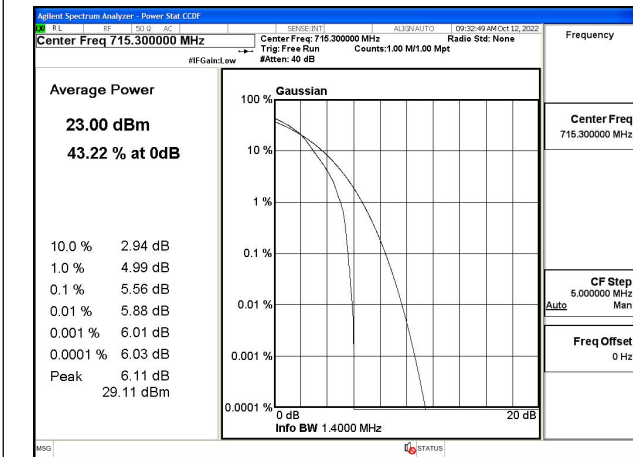

#### 4 Peak-Average Ratio

Band	Carrier frequency (MHz)	Channel	BW (MHz)	RB Size	RB Offset	QPSK	16-QAM	64-QAM
12	699.7	23017	1.4	1	5	Fig.1	Fig.2	---
12	699.7	23017	1.4	6	0	Fig.3	Fig.4	---
12	707.5	23095	1.4	1	5	Fig.5	Fig.6	---
12	707.5	23095	1.4	6	0	Fig.7	Fig.8	---
12	715.3	23173	1.4	1	5	Fig.9	Fig.10	---
12	715.3	23173	1.4	6	0	Fig.11	Fig.12	---
12	700.5	23025	3	1	14	Fig.13	Fig.14	---
12	700.5	23025	3	15	0	Fig.15	Fig.16	---
12	707.5	23095	3	1	14	Fig.17	Fig.18	---
12	707.5	23095	3	15	0	Fig.19	Fig.20	---
12	714.5	23165	3	1	14	Fig.21	Fig.22	---
12	714.5	23165	3	15	0	Fig.23	Fig.24	---
12	701.5	23035	5	1	24	Fig.25	Fig.26	---
12	701.5	23035	5	25	0	Fig.27	Fig.28	---
12	707.5	23095	5	1	24	Fig.29	Fig.30	---
12	707.5	23095	5	25	0	Fig.31	Fig.32	---
12	713.5	23155	5	1	24	Fig.33	Fig.34	---
12	713.5	23155	5	25	0	Fig.35	Fig.36	---
12	704	23060	10	1	49	Fig.37	Fig.38	---
12	704	23060	10	50	0	Fig.39	Fig.40	---
12	707.5	23095	10	1	49	Fig.41	Fig.42	---
12	707.5	23095	10	50	0	Fig.43	Fig.44	---
12	711	23130	10	1	49	Fig.45	Fig.46	---
12	711	23130	10	50	0	Fig.47	Fig.48	---

Fig.1

Fig.2

Fig.3

Fig.4

Fig.5

Fig.6

Fig.7

Fig.8