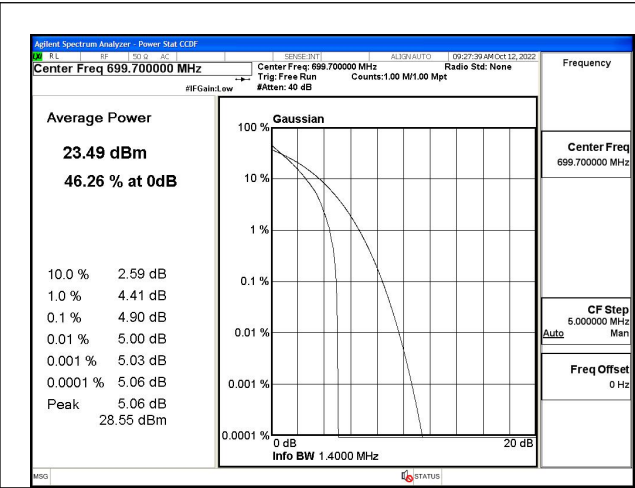

#### 4 Peak-Average Ratio

Band	Carrier frequency (MHz)	Channel	BW (MHz)	RB Size	RB Offset	QPSK	16-QAM	64-QAM
12	699.7	23017	1.4	1	5	Fig.1	Fig.2	---
12	699.7	23017	1.4	6	0	Fig.3	Fig.4	---
12	707.5	23095	1.4	1	5	Fig.5	Fig.6	---
12	707.5	23095	1.4	6	0	Fig.7	Fig.8	---
12	715.3	23173	1.4	1	5	Fig.9	Fig.10	---
12	715.3	23173	1.4	6	0	Fig.11	Fig.12	---
12	700.5	23025	3	1	14	Fig.13	Fig.14	---
12	700.5	23025	3	15	0	Fig.15	Fig.16	---
12	707.5	23095	3	1	14	Fig.17	Fig.18	---
12	707.5	23095	3	15	0	Fig.19	Fig.20	---
12	714.5	23165	3	1	14	Fig.21	Fig.22	---
12	714.5	23165	3	15	0	Fig.23	Fig.24	---
12	701.5	23035	5	1	24	Fig.25	Fig.26	---
12	701.5	23035	5	25	0	Fig.27	Fig.28	---
12	707.5	23095	5	1	24	Fig.29	Fig.30	---
12	707.5	23095	5	25	0	Fig.31	Fig.32	---
12	713.5	23155	5	1	24	Fig.33	Fig.34	---
12	713.5	23155	5	25	0	Fig.35	Fig.36	---
12	704	23060	10	1	49	Fig.37	Fig.38	---
12	704	23060	10	50	0	Fig.39	Fig.40	---
12	707.5	23095	10	1	49	Fig.41	Fig.42	---
12	707.5	23095	10	50	0	Fig.43	Fig.44	---
12	711	23130	10	1	49	Fig.45	Fig.46	---
12	711	23130	10	50	0	Fig.47	Fig.48	---

Fig.1

Fig.2

Fig.3

Fig.4

Fig.5

Fig.6

Fig.7

Fig.8