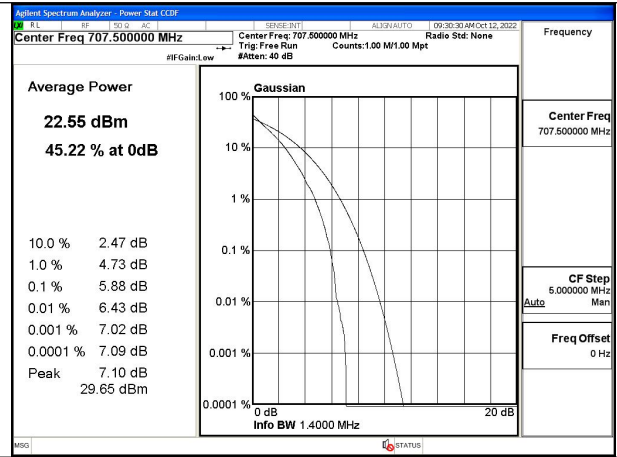

#### 4 Peak-Average Ratio

Band	Carrier frequency (MHz)	Channel	BW (MHz)	RB Size	RB Offset	QPSK	16-QAM	64-QAM
12	699.7	23017	1.4	1	5	Fig.1	Fig.2	---
12	699.7	23017	1.4	6	0	Fig.3	Fig.4	---
12	707.5	23095	1.4	1	5	Fig.5	Fig.6	---
12	707.5	23095	1.4	6	0	Fig.7	Fig.8	---
12	715.3	23173	1.4	1	5	Fig.9	Fig.10	---
12	715.3	23173	1.4	6	0	Fig.11	Fig.12	---
12	700.5	23025	3	1	14	Fig.13	Fig.14	---
12	700.5	23025	3	15	0	Fig.15	Fig.16	---
12	707.5	23095	3	1	14	Fig.17	Fig.18	---
12	707.5	23095	3	15	0	Fig.19	Fig.20	---
12	714.5	23165	3	1	14	Fig.21	Fig.22	---
12	714.5	23165	3	15	0	Fig.23	Fig.24	---
12	701.5	23035	5	1	24	Fig.25	Fig.26	---
12	701.5	23035	5	25	0	Fig.27	Fig.28	---
12	707.5	23095	5	1	24	Fig.29	Fig.30	---
12	707.5	23095	5	25	0	Fig.31	Fig.32	---
12	713.5	23155	5	1	24	Fig.33	Fig.34	---
12	713.5	23155	5	25	0	Fig.35	Fig.36	---
12	704	23060	10	1	49	Fig.37	Fig.38	---
12	704	23060	10	50	0	Fig.39	Fig.40	---
12	707.5	23095	10	1	49	Fig.41	Fig.42	---
12	707.5	23095	10	50	0	Fig.43	Fig.44	---
12	711	23130	10	1	49	Fig.45	Fig.46	---
12	711	23130	10	50	0	Fig.47	Fig.48	---

Fig.1

Fig.2

Fig.3

Fig.4

Fig.5

Fig.6

Fig.7

Fig.8