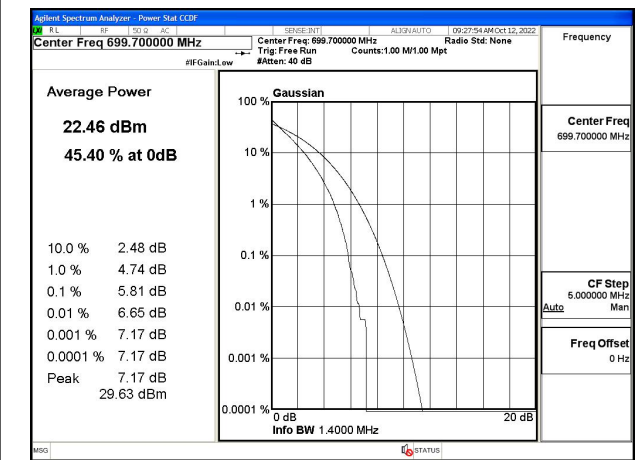

#### 4 Peak-Average Ratio

Band	Carrier frequency (MHz)	Channel	BW (MHz)	RB Size	RB Offset	QPSK	16-QAM	64-QAM
12	699.7	23017	1.4	1	5	Fig.1	Fig.2	---
12	699.7	23017	1.4	6	0	Fig.3	Fig.4	---
12	707.5	23095	1.4	1	5	Fig.5	Fig.6	---
12	707.5	23095	1.4	6	0	Fig.7	Fig.8	---
12	715.3	23173	1.4	1	5	Fig.9	Fig.10	---
12	715.3	23173	1.4	6	0	Fig.11	Fig.12	---
12	700.5	23025	3	1	14	Fig.13	Fig.14	---
12	700.5	23025	3	15	0	Fig.15	Fig.16	---
12	707.5	23095	3	1	14	Fig.17	Fig.18	---
12	707.5	23095	3	15	0	Fig.19	Fig.20	---
12	714.5	23165	3	1	14	Fig.21	Fig.22	---
12	714.5	23165	3	15	0	Fig.23	Fig.24	---
12	701.5	23035	5	1	24	Fig.25	Fig.26	---
12	701.5	23035	5	25	0	Fig.27	Fig.28	---
12	707.5	23095	5	1	24	Fig.29	Fig.30	---
12	707.5	23095	5	25	0	Fig.31	Fig.32	---
12	713.5	23155	5	1	24	Fig.33	Fig.34	---
12	713.5	23155	5	25	0	Fig.35	Fig.36	---
12	704	23060	10	1	49	Fig.37	Fig.38	---
12	704	23060	10	50	0	Fig.39	Fig.40	---
12	707.5	23095	10	1	49	Fig.41	Fig.42	---
12	707.5	23095	10	50	0	Fig.43	Fig.44	---
12	711	23130	10	1	49	Fig.45	Fig.46	---
12	711	23130	10	50	0	Fig.47	Fig.48	---

Fig.1

Fig.2

Fig.3

Fig.4

Fig.5

Fig.6

Fig.7

Fig.8