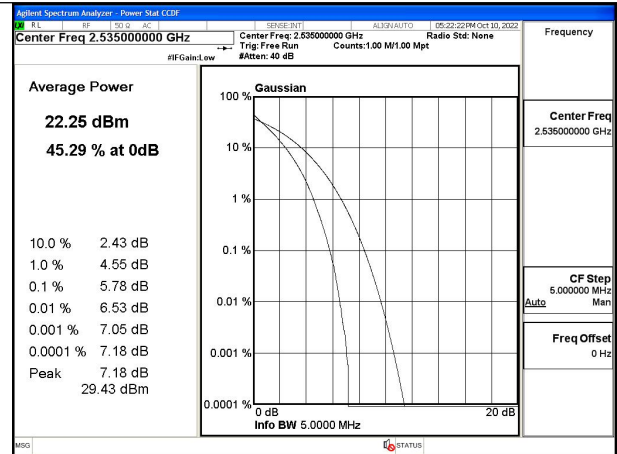

Fig.19

Fig.20

Fig.21

Fig.22

Fig.23

Fig.24

4 Peak-Average Ratio

Band	Carrier frequency (MHz)	Channel	BW (MHz)	RB Size	RB Offset	QPSK	16-QAM	64-QAM
7	2502.5	20775	5	1	24	Fig.1	Fig.2	---
7	2502.5	20775	5	25	0	Fig.3	Fig.4	---
7	2535	21100	5	1	24	Fig.5	Fig.6	---
7	2535	21100	5	25	0	Fig.7	Fig.8	---
7	2567.5	21425	5	1	24	Fig.9	Fig.10	---
7	2567.5	21425	5	25	0	Fig.11	Fig.12	---
7	2505	20800	10	1	49	Fig.13	Fig.14	---
7	2505	20800	10	50	0	Fig.15	Fig.16	---
7	2535	21100	10	1	49	Fig.17	Fig.18	---
7	2535	21100	10	50	0	Fig.19	Fig.20	---
7	2565	21400	10	1	49	Fig.21	Fig.22	---
7	2565	21400	10	50	0	Fig.23	Fig.24	---
7	2507.5	20825	15	1	74	Fig.25	Fig.26	---
7	2507.5	20825	15	75	0	Fig.27	Fig.28	---
7	2535	21100	15	1	74	Fig.29	Fig.30	---
7	2535	21100	15	75	0	Fig.31	Fig.32	---
7	2562.5	21375	15	1	74	Fig.33	Fig.34	---
7	2562.5	21375	15	75	0	Fig.35	Fig.36	---
7	2510	20850	20	1	99	Fig.37	Fig.38	---
7	2510	20850	20	100	0	Fig.39	Fig.40	---
7	2535	21100	20	1	99	Fig.41	Fig.42	---
7	2535	21100	20	100	0	Fig.43	Fig.44	---
7	2560	21350	20	1	99	Fig.45	Fig.46	---
7	2560	21350	20	100	0	Fig.47	Fig.48	---

Fig.1

Fig.2

Fig.3

Fig.4

Fig.5

Fig.6

Fig.7

Fig.8