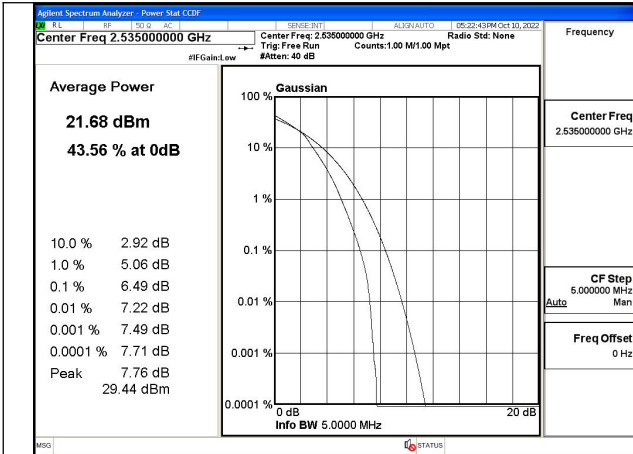

Fig.19

Fig.20

Fig.21

Fig.22

Fig.23

Fig.24

4 Peak-Average Ratio

Band	Carrier frequency (MHz)	Channel	BW (MHz)	RB Size	RB Offset	QPSK	16-QAM	64-QAM
7	2502.5	20775	5	1	24	Fig.1	Fig.2	---
7	2502.5	20775	5	25	0	Fig.3	Fig.4	---
7	2535	21100	5	1	24	Fig.5	Fig.6	---
7	2535	21100	5	25	0	Fig.7	Fig.8	---
7	2567.5	21425	5	1	24	Fig.9	Fig.10	---
7	2567.5	21425	5	25	0	Fig.11	Fig.12	---
7	2505	20800	10	1	49	Fig.13	Fig.14	---
7	2505	20800	10	50	0	Fig.15	Fig.16	---
7	2535	21100	10	1	49	Fig.17	Fig.18	---
7	2535	21100	10	50	0	Fig.19	Fig.20	---
7	2565	21400	10	1	49	Fig.21	Fig.22	---
7	2565	21400	10	50	0	Fig.23	Fig.24	---
7	2507.5	20825	15	1	74	Fig.25	Fig.26	---
7	2507.5	20825	15	75	0	Fig.27	Fig.28	---
7	2535	21100	15	1	74	Fig.29	Fig.30	---
7	2535	21100	15	75	0	Fig.31	Fig.32	---
7	2562.5	21375	15	1	74	Fig.33	Fig.34	---
7	2562.5	21375	15	75	0	Fig.35	Fig.36	---
7	2510	20850	20	1	99	Fig.37	Fig.38	---
7	2510	20850	20	100	0	Fig.39	Fig.40	---
7	2535	21100	20	1	99	Fig.41	Fig.42	---
7	2535	21100	20	100	0	Fig.43	Fig.44	---
7	2560	21350	20	1	99	Fig.45	Fig.46	---
7	2560	21350	20	100	0	Fig.47	Fig.48	---

Fig.1

Fig.2

Fig.3

Fig.4

Fig.5

Fig.6

Fig.7

Fig.8