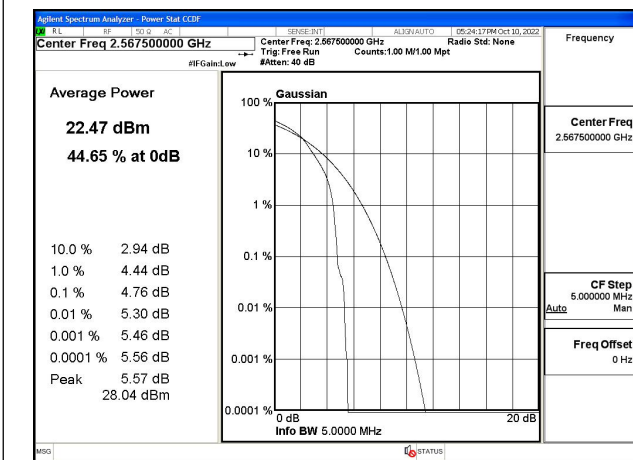

Fig.19

Fig.20

Fig.21

Fig.22

Fig.23

Fig.24

4 Peak-Average Ratio

Band	Carrier frequency (MHz)	Channel	BW (MHz)	RB Size	RB Offset	QPSK	16-QAM	64-QAM
7	2502.5	20775	5	1	24	Fig.1	Fig.2	---
7	2502.5	20775	5	25	0	Fig.3	Fig.4	---
7	2535	21100	5	1	24	Fig.5	Fig.6	---
7	2535	21100	5	25	0	Fig.7	Fig.8	---
7	2567.5	21425	5	1	24	Fig.9	Fig.10	---
7	2567.5	21425	5	25	0	Fig.11	Fig.12	---
7	2505	20800	10	1	49	Fig.13	Fig.14	---
7	2505	20800	10	50	0	Fig.15	Fig.16	---
7	2535	21100	10	1	49	Fig.17	Fig.18	---
7	2535	21100	10	50	0	Fig.19	Fig.20	---
7	2565	21400	10	1	49	Fig.21	Fig.22	---
7	2565	21400	10	50	0	Fig.23	Fig.24	---
7	2507.5	20825	15	1	74	Fig.25	Fig.26	---
7	2507.5	20825	15	75	0	Fig.27	Fig.28	---
7	2535	21100	15	1	74	Fig.29	Fig.30	---
7	2535	21100	15	75	0	Fig.31	Fig.32	---
7	2562.5	21375	15	1	74	Fig.33	Fig.34	---
7	2562.5	21375	15	75	0	Fig.35	Fig.36	---
7	2510	20850	20	1	99	Fig.37	Fig.38	---
7	2510	20850	20	100	0	Fig.39	Fig.40	---
7	2535	21100	20	1	99	Fig.41	Fig.42	---
7	2535	21100	20	100	0	Fig.43	Fig.44	---
7	2560	21350	20	1	99	Fig.45	Fig.46	---
7	2560	21350	20	100	0	Fig.47	Fig.48	---

Fig.1

Fig.2

Fig.3

Fig.4

Fig.5

Fig.6

Fig.7

Fig.8