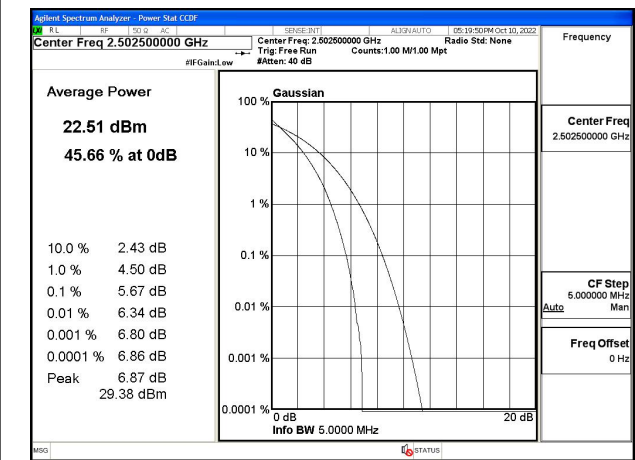

Fig.19

Fig.20

Fig.21

Fig.22

Fig.23

Fig.24

4 Peak-Average Ratio

Band	Carrier frequency (MHz)	Channel	BW (MHz)	RB Size	RB Offset	QPSK	16-QAM	64-QAM
7	2502.5	20775	5	1	24	Fig.1	Fig.2	---
7	2502.5	20775	5	25	0	Fig.3	Fig.4	---
7	2535	21100	5	1	24	Fig.5	Fig.6	---
7	2535	21100	5	25	0	Fig.7	Fig.8	---
7	2567.5	21425	5	1	24	Fig.9	Fig.10	---
7	2567.5	21425	5	25	0	Fig.11	Fig.12	---
7	2505	20800	10	1	49	Fig.13	Fig.14	---
7	2505	20800	10	50	0	Fig.15	Fig.16	---
7	2535	21100	10	1	49	Fig.17	Fig.18	---
7	2535	21100	10	50	0	Fig.19	Fig.20	---
7	2565	21400	10	1	49	Fig.21	Fig.22	---
7	2565	21400	10	50	0	Fig.23	Fig.24	---
7	2507.5	20825	15	1	74	Fig.25	Fig.26	---
7	2507.5	20825	15	75	0	Fig.27	Fig.28	---
7	2535	21100	15	1	74	Fig.29	Fig.30	---
7	2535	21100	15	75	0	Fig.31	Fig.32	---
7	2562.5	21375	15	1	74	Fig.33	Fig.34	---
7	2562.5	21375	15	75	0	Fig.35	Fig.36	---
7	2510	20850	20	1	99	Fig.37	Fig.38	---
7	2510	20850	20	100	0	Fig.39	Fig.40	---
7	2535	21100	20	1	99	Fig.41	Fig.42	---
7	2535	21100	20	100	0	Fig.43	Fig.44	---
7	2560	21350	20	1	99	Fig.45	Fig.46	---
7	2560	21350	20	100	0	Fig.47	Fig.48	---

Fig.1

Fig.2

Fig.3

Fig.4

Fig.5

Fig.6

Fig.7

Fig.8