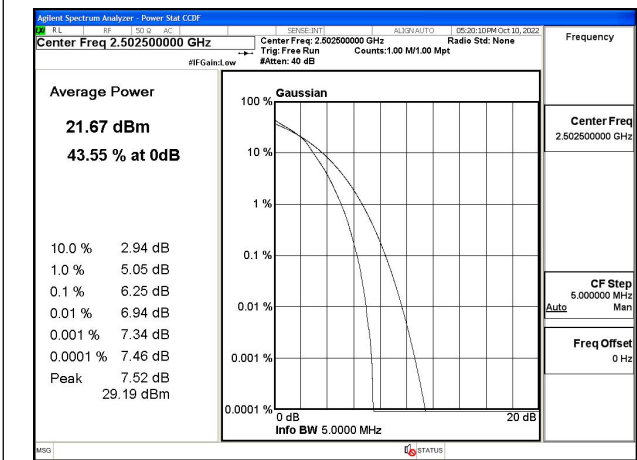

Fig.19

Fig.20

Fig.21

Fig.22

Fig.23

Fig.24

4 Peak-Average Ratio

Band	Carrier frequency (MHz)	Channel	BW (MHz)	RB Size	RB Offset	QPSK	16-QAM	64-QAM
7	2502.5	20775	5	1	24	Fig.1	Fig.2	---
7	2502.5	20775	5	25	0	Fig.3	Fig.4	---
7	2535	21100	5	1	24	Fig.5	Fig.6	---
7	2535	21100	5	25	0	Fig.7	Fig.8	---
7	2567.5	21425	5	1	24	Fig.9	Fig.10	---
7	2567.5	21425	5	25	0	Fig.11	Fig.12	---
7	2505	20800	10	1	49	Fig.13	Fig.14	---
7	2505	20800	10	50	0	Fig.15	Fig.16	---
7	2535	21100	10	1	49	Fig.17	Fig.18	---
7	2535	21100	10	50	0	Fig.19	Fig.20	---
7	2565	21400	10	1	49	Fig.21	Fig.22	---
7	2565	21400	10	50	0	Fig.23	Fig.24	---
7	2507.5	20825	15	1	74	Fig.25	Fig.26	---
7	2507.5	20825	15	75	0	Fig.27	Fig.28	---
7	2535	21100	15	1	74	Fig.29	Fig.30	---
7	2535	21100	15	75	0	Fig.31	Fig.32	---
7	2562.5	21375	15	1	74	Fig.33	Fig.34	---
7	2562.5	21375	15	75	0	Fig.35	Fig.36	---
7	2510	20850	20	1	99	Fig.37	Fig.38	---
7	2510	20850	20	100	0	Fig.39	Fig.40	---
7	2535	21100	20	1	99	Fig.41	Fig.42	---
7	2535	21100	20	100	0	Fig.43	Fig.44	---
7	2560	21350	20	1	99	Fig.45	Fig.46	---
7	2560	21350	20	100	0	Fig.47	Fig.48	---

Fig.1

Fig.2

Fig.3

Fig.4

Fig.5

Fig.6

Fig.7

Fig.8