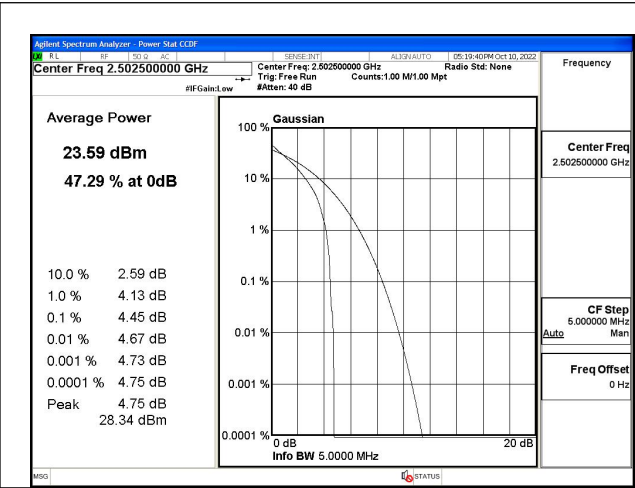

Fig.19

Fig.20

Fig.21

Fig.22

Fig.23

Fig.24

4 Peak-Average Ratio

Band	Carrier frequency (MHz)	Channel	BW (MHz)	RB Size	RB Offset	QPSK	16-QAM	64-QAM
7	2502.5	20775	5	1	24	Fig.1	Fig.2	---
7	2502.5	20775	5	25	0	Fig.3	Fig.4	---
7	2535	21100	5	1	24	Fig.5	Fig.6	---
7	2535	21100	5	25	0	Fig.7	Fig.8	---
7	2567.5	21425	5	1	24	Fig.9	Fig.10	---
7	2567.5	21425	5	25	0	Fig.11	Fig.12	---
7	2505	20800	10	1	49	Fig.13	Fig.14	---
7	2505	20800	10	50	0	Fig.15	Fig.16	---
7	2535	21100	10	1	49	Fig.17	Fig.18	---
7	2535	21100	10	50	0	Fig.19	Fig.20	---
7	2565	21400	10	1	49	Fig.21	Fig.22	---
7	2565	21400	10	50	0	Fig.23	Fig.24	---
7	2507.5	20825	15	1	74	Fig.25	Fig.26	---
7	2507.5	20825	15	75	0	Fig.27	Fig.28	---
7	2535	21100	15	1	74	Fig.29	Fig.30	---
7	2535	21100	15	75	0	Fig.31	Fig.32	---
7	2562.5	21375	15	1	74	Fig.33	Fig.34	---
7	2562.5	21375	15	75	0	Fig.35	Fig.36	---
7	2510	20850	20	1	99	Fig.37	Fig.38	---
7	2510	20850	20	100	0	Fig.39	Fig.40	---
7	2535	21100	20	1	99	Fig.41	Fig.42	---
7	2535	21100	20	100	0	Fig.43	Fig.44	---
7	2560	21350	20	1	99	Fig.45	Fig.46	---
7	2560	21350	20	100	0	Fig.47	Fig.48	---

Fig.1

Fig.2

Fig.3

Fig.4

Fig.5

Fig.6

Fig.7

Fig.8