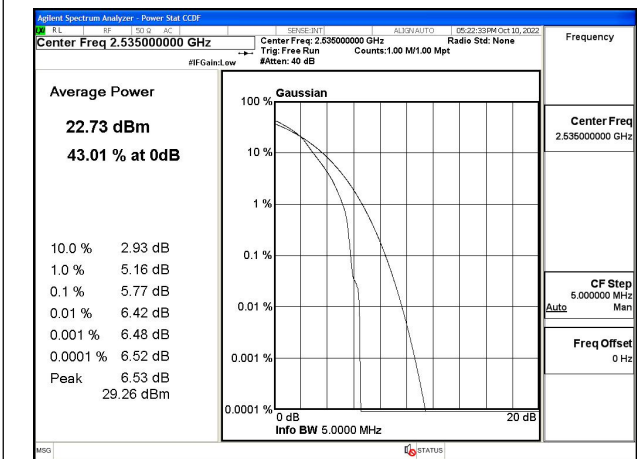

Fig.19

Fig.20

Fig.21

Fig.22

Fig.23

Fig.24

4 Peak-Average Ratio

Band	Carrier frequency (MHz)	Channel	BW (MHz)	RB Size	RB Offset	QPSK	16-QAM	64-QAM
7	2502.5	20775	5	1	24	Fig.1	Fig.2	---
7	2502.5	20775	5	25	0	Fig.3	Fig.4	---
7	2535	21100	5	1	24	Fig.5	Fig.6	---
7	2535	21100	5	25	0	Fig.7	Fig.8	---
7	2567.5	21425	5	1	24	Fig.9	Fig.10	---
7	2567.5	21425	5	25	0	Fig.11	Fig.12	---
7	2505	20800	10	1	49	Fig.13	Fig.14	---
7	2505	20800	10	50	0	Fig.15	Fig.16	---
7	2535	21100	10	1	49	Fig.17	Fig.18	---
7	2535	21100	10	50	0	Fig.19	Fig.20	---
7	2565	21400	10	1	49	Fig.21	Fig.22	---
7	2565	21400	10	50	0	Fig.23	Fig.24	---
7	2507.5	20825	15	1	74	Fig.25	Fig.26	---
7	2507.5	20825	15	75	0	Fig.27	Fig.28	---
7	2535	21100	15	1	74	Fig.29	Fig.30	---
7	2535	21100	15	75	0	Fig.31	Fig.32	---
7	2562.5	21375	15	1	74	Fig.33	Fig.34	---
7	2562.5	21375	15	75	0	Fig.35	Fig.36	---
7	2510	20850	20	1	99	Fig.37	Fig.38	---
7	2510	20850	20	100	0	Fig.39	Fig.40	---
7	2535	21100	20	1	99	Fig.41	Fig.42	---
7	2535	21100	20	100	0	Fig.43	Fig.44	---
7	2560	21350	20	1	99	Fig.45	Fig.46	---
7	2560	21350	20	100	0	Fig.47	Fig.48	---

Fig.1

Fig.2

Fig.3

Fig.4

Fig.5

Fig.6

Fig.7

Fig.8