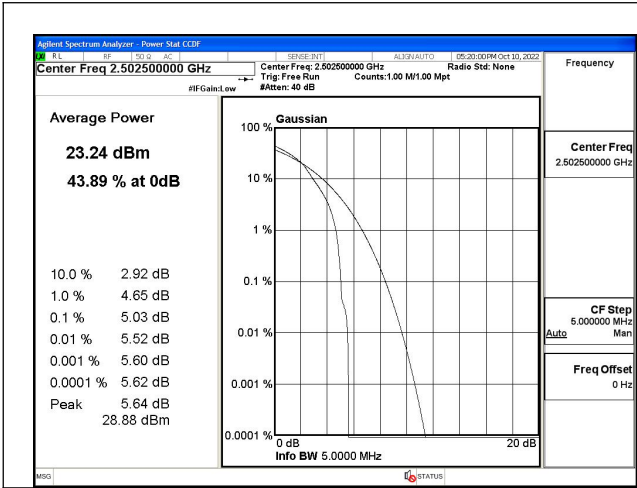

Fig.19

Fig.20

Fig.21

Fig.22

Fig.23

Fig.24

4 Peak-Average Ratio

Band	Carrier frequency (MHz)	Channel	BW (MHz)	RB Size	RB Offset	QPSK	16-QAM	64-QAM
7	2502.5	20775	5	1	24	Fig.1	Fig.2	---
7	2502.5	20775	5	25	0	Fig.3	Fig.4	---
7	2535	21100	5	1	24	Fig.5	Fig.6	---
7	2535	21100	5	25	0	Fig.7	Fig.8	---
7	2567.5	21425	5	1	24	Fig.9	Fig.10	---
7	2567.5	21425	5	25	0	Fig.11	Fig.12	---
7	2505	20800	10	1	49	Fig.13	Fig.14	---
7	2505	20800	10	50	0	Fig.15	Fig.16	---
7	2535	21100	10	1	49	Fig.17	Fig.18	---
7	2535	21100	10	50	0	Fig.19	Fig.20	---
7	2565	21400	10	1	49	Fig.21	Fig.22	---
7	2565	21400	10	50	0	Fig.23	Fig.24	---
7	2507.5	20825	15	1	74	Fig.25	Fig.26	---
7	2507.5	20825	15	75	0	Fig.27	Fig.28	---
7	2535	21100	15	1	74	Fig.29	Fig.30	---
7	2535	21100	15	75	0	Fig.31	Fig.32	---
7	2562.5	21375	15	1	74	Fig.33	Fig.34	---
7	2562.5	21375	15	75	0	Fig.35	Fig.36	---
7	2510	20850	20	1	99	Fig.37	Fig.38	---
7	2510	20850	20	100	0	Fig.39	Fig.40	---
7	2535	21100	20	1	99	Fig.41	Fig.42	---
7	2535	21100	20	100	0	Fig.43	Fig.44	---
7	2560	21350	20	1	99	Fig.45	Fig.46	---
7	2560	21350	20	100	0	Fig.47	Fig.48	---