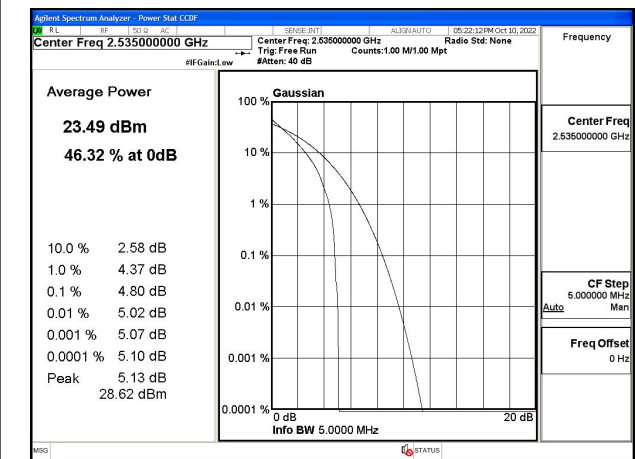

Fig.19

Fig.20

Fig.21

Fig.22

Fig.23

Fig.24

4 Peak-Average Ratio

Band	Carrier frequency (MHz)	Channel	BW (MHz)	RB Size	RB Offset	QPSK	16-QAM	64-QAM
7	2502.5	20775	5	1	24	Fig.1	Fig.2	---
7	2502.5	20775	5	25	0	Fig.3	Fig.4	---
7	2535	21100	5	1	24	Fig.5	Fig.6	---
7	2535	21100	5	25	0	Fig.7	Fig.8	---
7	2567.5	21425	5	1	24	Fig.9	Fig.10	---
7	2567.5	21425	5	25	0	Fig.11	Fig.12	---
7	2505	20800	10	1	49	Fig.13	Fig.14	---
7	2505	20800	10	50	0	Fig.15	Fig.16	---
7	2535	21100	10	1	49	Fig.17	Fig.18	---
7	2535	21100	10	50	0	Fig.19	Fig.20	---
7	2565	21400	10	1	49	Fig.21	Fig.22	---
7	2565	21400	10	50	0	Fig.23	Fig.24	---
7	2507.5	20825	15	1	74	Fig.25	Fig.26	---
7	2507.5	20825	15	75	0	Fig.27	Fig.28	---
7	2535	21100	15	1	74	Fig.29	Fig.30	---
7	2535	21100	15	75	0	Fig.31	Fig.32	---
7	2562.5	21375	15	1	74	Fig.33	Fig.34	---
7	2562.5	21375	15	75	0	Fig.35	Fig.36	---
7	2510	20850	20	1	99	Fig.37	Fig.38	---
7	2510	20850	20	100	0	Fig.39	Fig.40	---
7	2535	21100	20	1	99	Fig.41	Fig.42	---
7	2535	21100	20	100	0	Fig.43	Fig.44	---
7	2560	21350	20	1	99	Fig.45	Fig.46	---
7	2560	21350	20	100	0	Fig.47	Fig.48	---

Fig.1

Fig.2

Fig.3

Fig.4

Fig.5

Fig.6

Fig.7

Fig.8