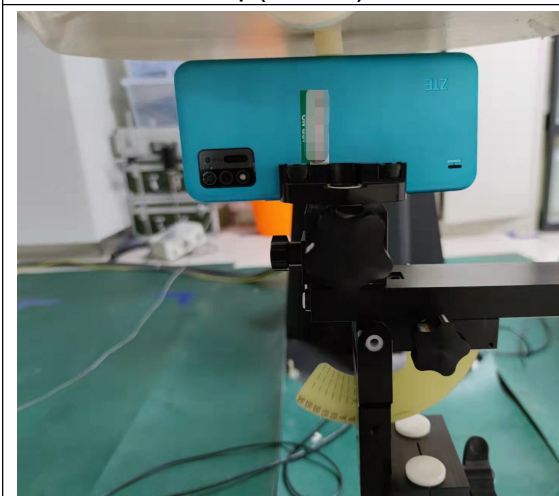

SETUP PHOTOGRAPH

Left Cheek

Left Tilt

Right Cheek

Right Tilt

Back(10mm)

Front(10mm)

Top(10mm)

Bottom(10mm)

Left(10mm)

Right(10mm)