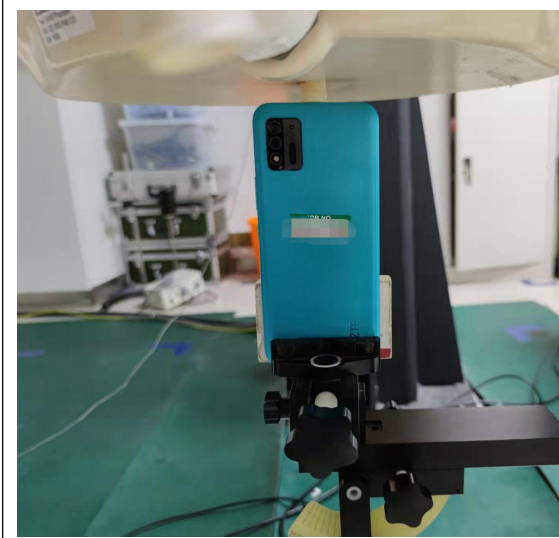

SETUP PHOTOGRAPH

Left Cheek

Left Tilt

Right Cheek

Right Tilt

Back(10mm)

Front(10mm)

Top(10mm)

Bottom(10mm)

Left(10mm)

Right(10mm)