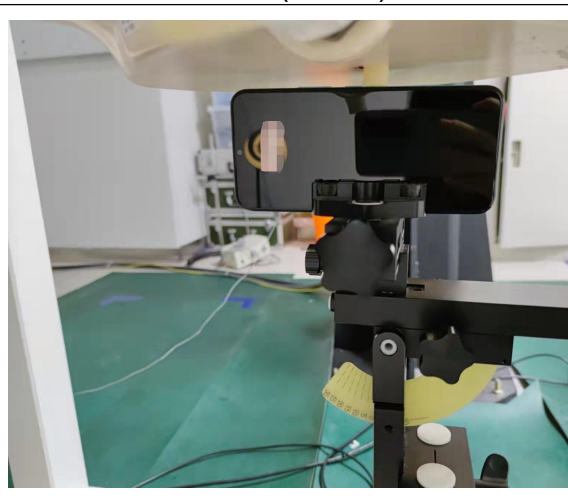

SETUP PHOTOGRAPH

Left Cheek

Left Tilt

Right Cheek

Right Tilt

Back(10mm)

Front(10mm)

Top(10mm)

Bottom(10mm)

Left(10mm)

Right(10mm)