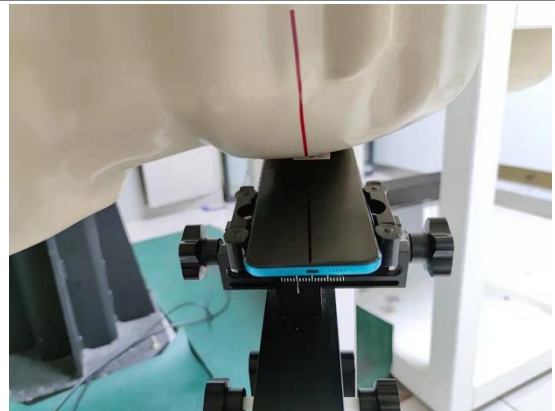

SETUP PHOTOGRAPH

Left Cheek

Left Tilt

Right Cheek

Right Tilt

Back(10mm)

Front(10mm)

Top(10mm)

Bottom(10mm)

Left(10mm)

Right(10mm)