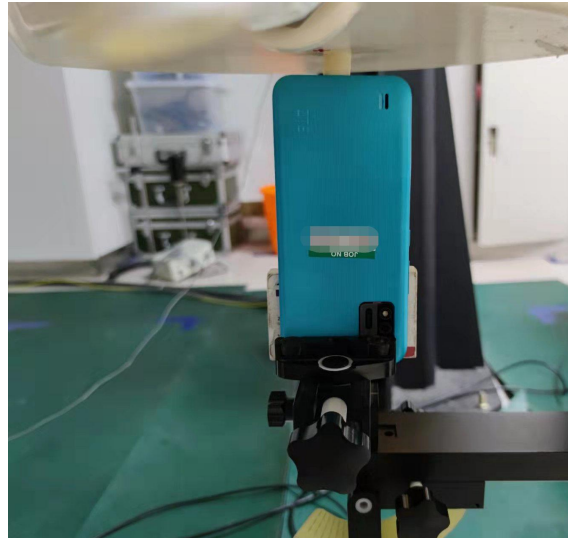

SETUP PHOTOGRAPH

Left Cheek

Left Tilt

Right Cheek

Right Tilt

Back(10mm)

Front(10mm)

Top(10mm)

Bottom(10mm)

Left(10mm)

Right(10mm)