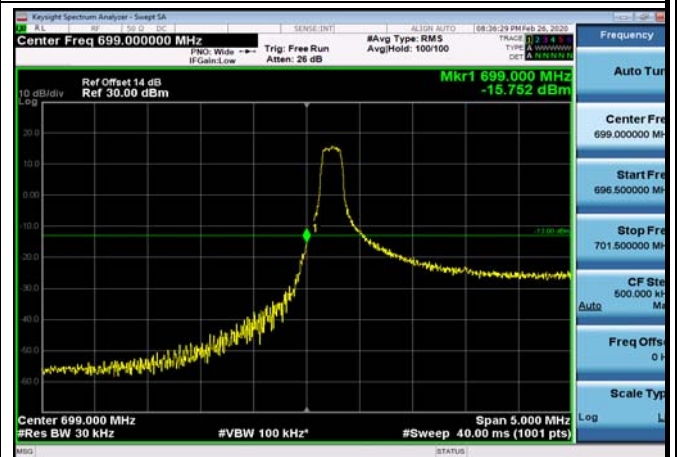

LowRange_FDD12_1.4MHz_699.7_fullRB
_Low_QPSK

LowRange_FDD12_1.4MHz_699.7_fullRB
_Low_Q16

LowRange_FDD12_3MHz_700.5_OneRB
_low_QPSK

LowRange_FDD12_3MHz_700.5_OneRB
_low_Q16

LowRange_FDD12_3MHz_700.5_fullRB
_Low_QPSK