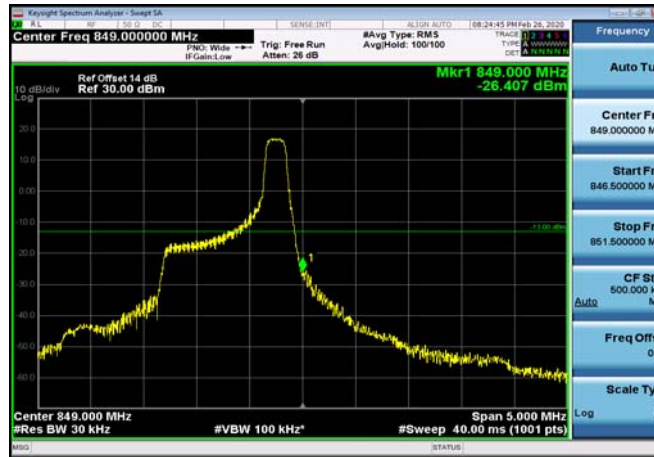

LowRange_FDD05_10MHz_829_fullRB
_Low_QPSK

LowRange_FDD05_10MHz_829_fullRB
_Low_Q16

HighRange_FDD05_1.4MHz_848.3_OneRB
_high_QPSK

HighRange_FDD05_1.4MHz_848.3_OneRB
_high_Q16

HighRange_FDD05_1.4MHz_848.3_fullRB
_High_QPSK