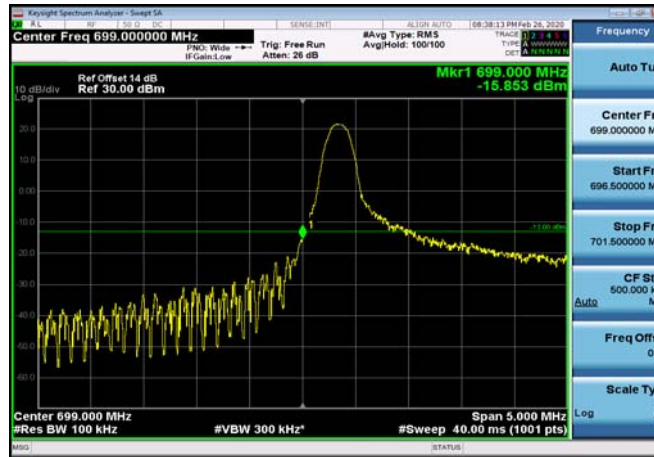

LowRange_FDD12_5MHz_701.5_OneRB
_low_QPSK