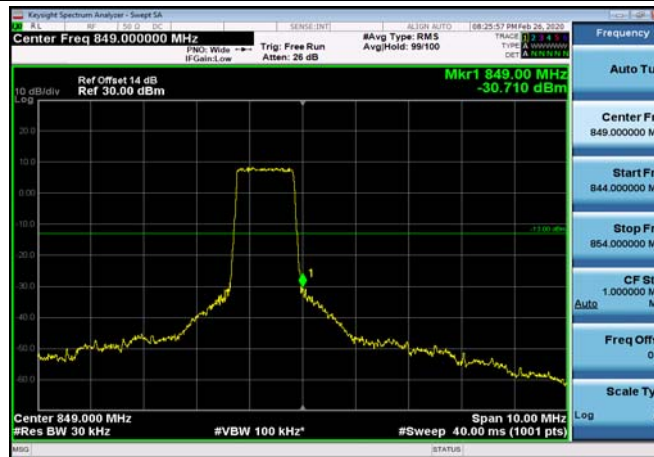

LowRange_FDD05_10MHz_829_fullRB
_Low_QPSK

LowRange_FDD05_10MHz_829_fullRB
_Low_Q16

HighRange_FDD05_1.4MHz_848.3_OneRB
_high_QPSK

HighRange_FDD05_1.4MHz_848.3_OneRB
_high_Q16

HighRange_FDD05_1.4MHz_848.3_fullRB
_High_QPSK