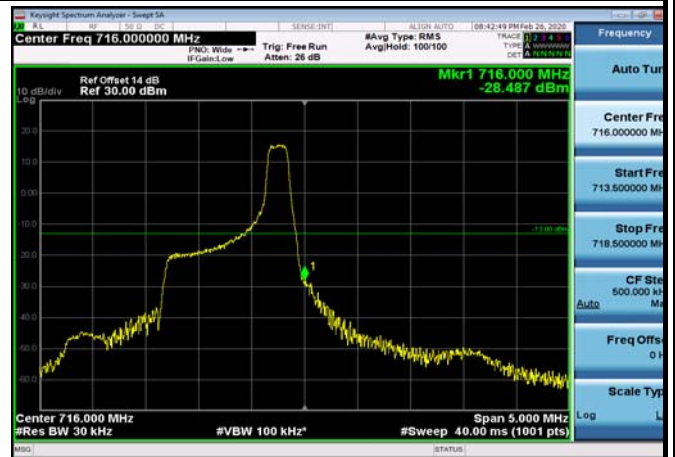

HighRange_FDD12_1.4MHz_715.3_OneRB
_high_Q16