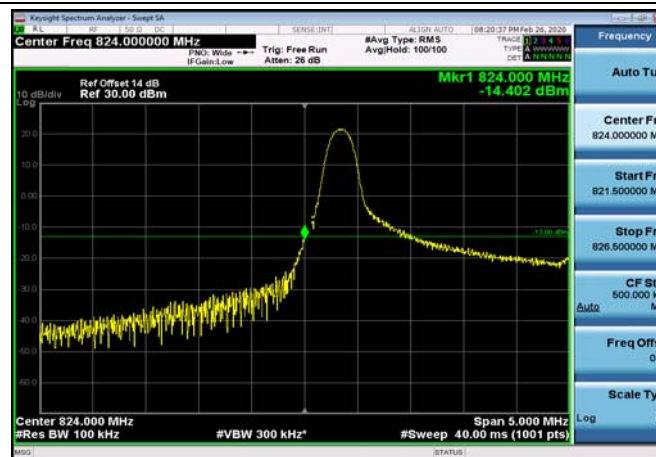

LowRange_FDD05_3MHz_825.5_OneRB
_low_QPSK

LowRange_FDD05_3MHz_825.5_OneRB
_low_Q16

LowRange_FDD05_3MHz_825.5_fullRB
_Low_QPSK

LowRange_FDD05_3MHz_825.5_fullRB
_Low_Q16

LowRange_FDD05_5MHz_826.5_OneRB
_low_QPSK