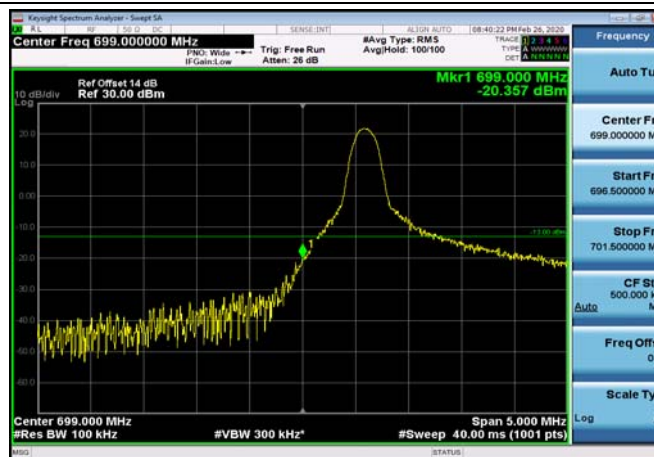

LowRange_FDD12_10MHz_704_OneRB
_low_QPSK