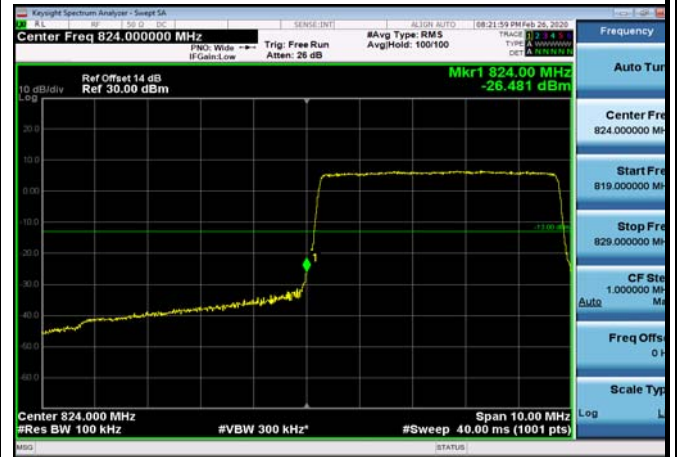

LowRange_FDD05_5MHz_826.5_OneRB
_low_Q16

LowRange_FDD05_5MHz_826.5_fullRB
_Low_QPSK

LowRange_FDD05_5MHz_826.5_fullRB
_Low_Q16

LowRange_FDD05_10MHz_829_OneRB
_low_QPSK

LowRange_FDD05_10MHz_829_OneRB
_low_Q16

LowRange_FDD05_10MHz_829_fullRB
_Low_QPSK

LowRange_FDD05_10MHz_829_fullRB
_Low_Q16

HighRange_FDD05_1.4MHz_848.3_OneRB
_high_QPSK

HighRange_FDD05_1.4MHz_848.3_OneRB
_high_Q16

HighRange_FDD05_1.4MHz_848.3_fullRB
_High_QPSK