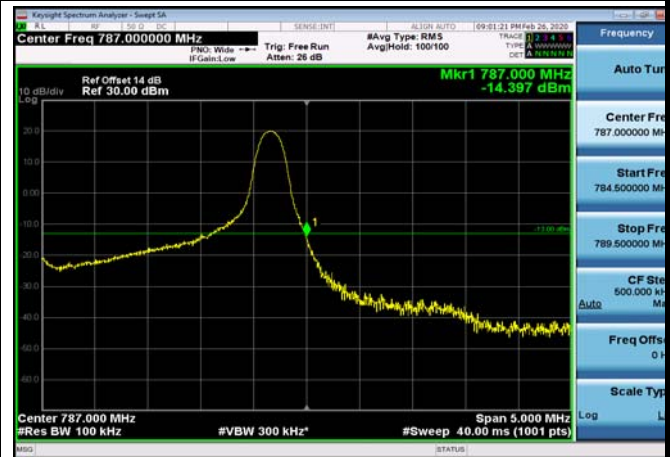

HighRange_FDD13_5MHz_784.5_OneRB
_high_Q16