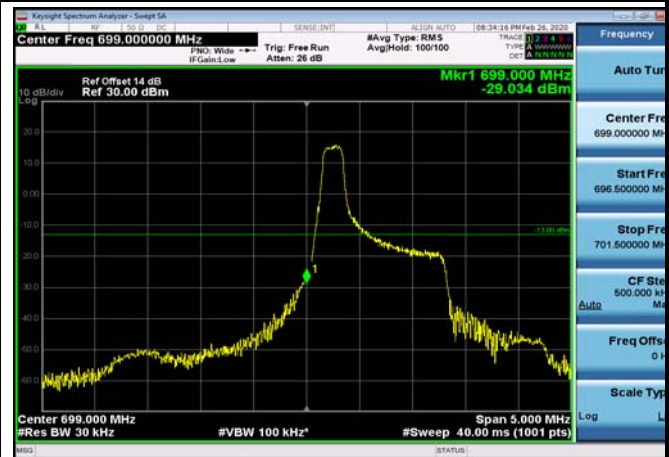

HighRange_FDD05_10MHz_844_OneRB
_high_Q16

HighRange_FDD05_10MHz_844_fullRB
_High_QPSK

HighRange_FDD05_10MHz_844_fullRB
_High_Q16

LowRange_FDD12_1.4MHz_699.7_OneRB
_low_QPSK

LowRange_FDD12_1.4MHz_699.7_OneRB
_low_Q16