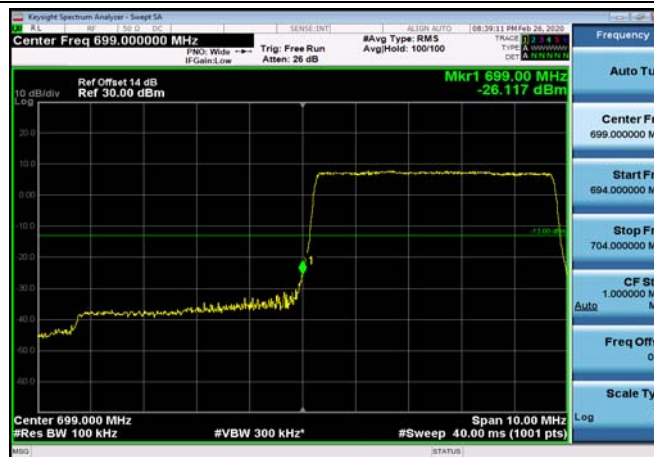

LowRange_FDD12_3MHz_700.5_fullRB
_Low_Q16

LowRange_FDD12_5MHz_701.5_OneRB
_low_QPSK

LowRange_FDD12_5MHz_701.5_OneRB
_low_Q16

LowRange_FDD12_5MHz_701.5_fullRB
_Low_QPSK

LowRange_FDD12_5MHz_701.5_fullRB
_Low_Q16