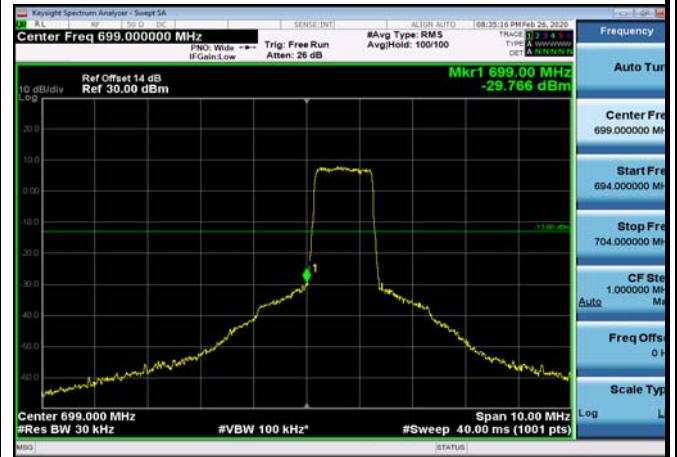

LowRange_FDD12_1.4MHz_699.7_fullRB
_Low_Q16