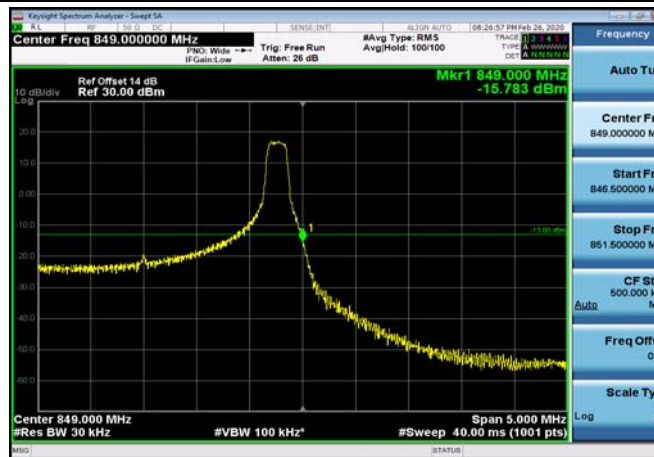

HighRange_FDD05_3MHz_847.5_OneRB
_high_QPSK