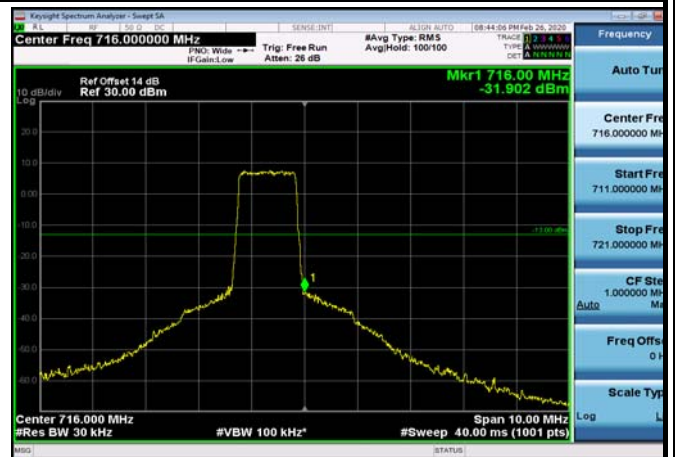

HighRange_FDD12_1.4MHz_715.3_fullRB
_High_Q16