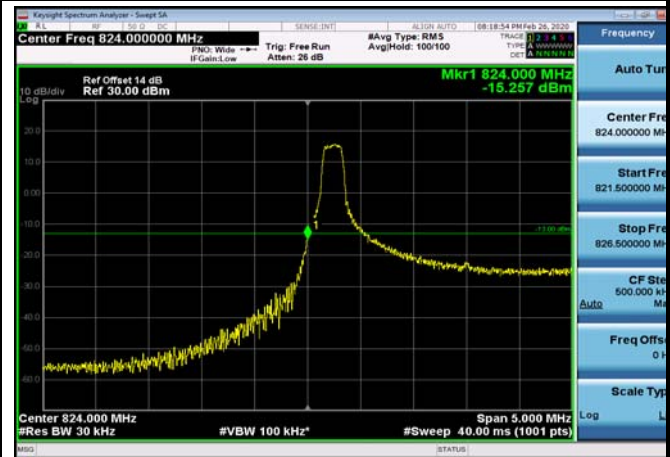

LowRange_FDD05_3MHz_825.5_OneRB
_low_QPSK

LowRange_FDD05_3MHz_825.5_OneRB
_low_Q16

LowRange_FDD05_3MHz_825.5_fullRB
_Low_QPSK

LowRange_FDD05_3MHz_825.5_fullRB
_Low_Q16

LowRange_FDD05_5MHz_826.5_OneRB
_low_QPSK