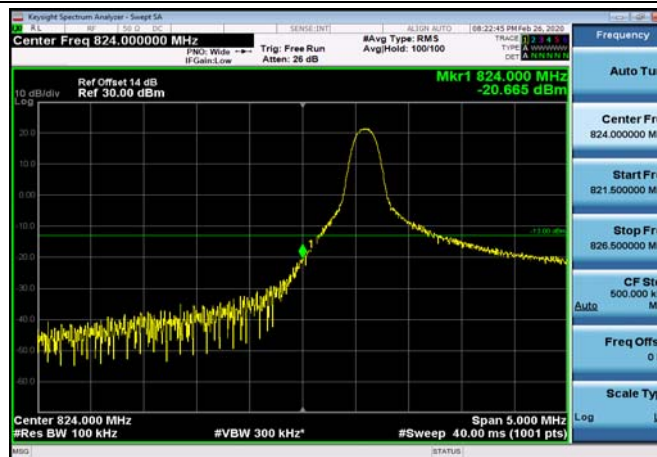

LowRange_FDD05_5MHz_826.5_OneRB
_low_Q16

LowRange_FDD05_5MHz_826.5_fullRB
_Low_QPSK

LowRange_FDD05_5MHz_826.5_fullRB
_Low_Q16

LowRange_FDD05_10MHz_829_OneRB
_low_QPSK

LowRange_FDD05_10MHz_829_OneRB
_low_Q16