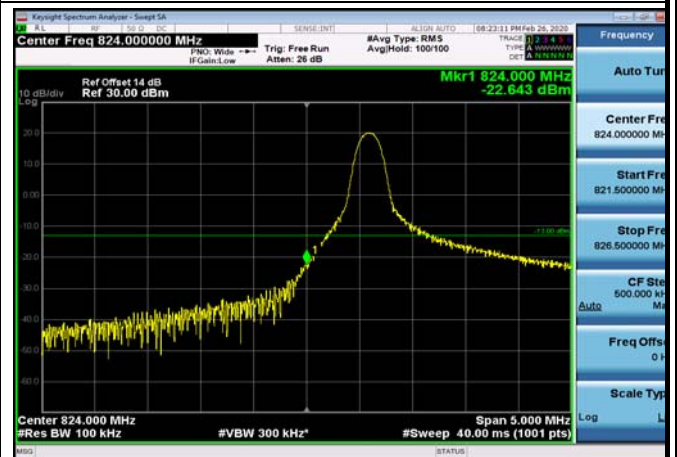

LowRange_FDD05_5MHz_826.5_OneRB
_low_Q16

LowRange_FDD05_5MHz_826.5_fullRB
_Low_QPSK

LowRange_FDD05_5MHz_826.5_fullRB
_Low_Q16

LowRange_FDD05_10MHz_829_OneRB
_low_QPSK

LowRange_FDD05_10MHz_829_OneRB
_low_Q16