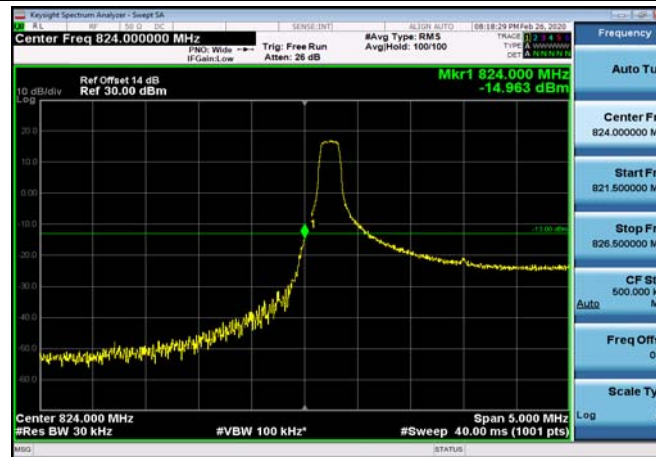

LowRange_FDD05_3MHz_825.5_OneRB
_low_QPSK

LowRange_FDD05_3MHz_825.5_OneRB
_low_Q16

LowRange_FDD05_3MHz_825.5_fullRB
_Low_QPSK

LowRange_FDD05_3MHz_825.5_fullRB
_Low_Q16

LowRange_FDD05_5MHz_826.5_OneRB
_low_QPSK