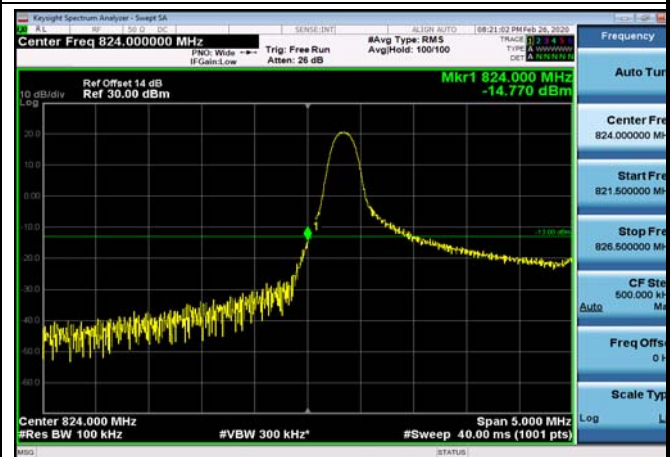

LowRange_FDD05_5MHz_826.5_OneRB
_low_Q16