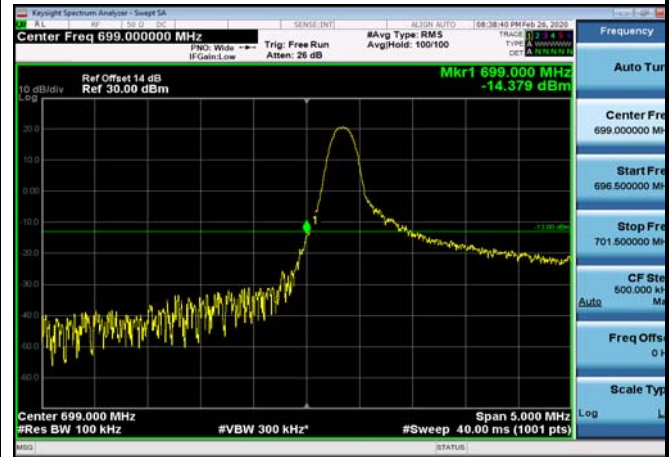

LowRange_FDD12_3MHz_700.5_fullRB
_Low_Q16

LowRange_FDD12_5MHz_701.5_OneRB
_low_QPSK

LowRange_FDD12_5MHz_701.5_OneRB
_low_Q16

LowRange_FDD12_5MHz_701.5_fullRB
_Low_QPSK

LowRange_FDD12_5MHz_701.5_fullRB
_Low_Q16