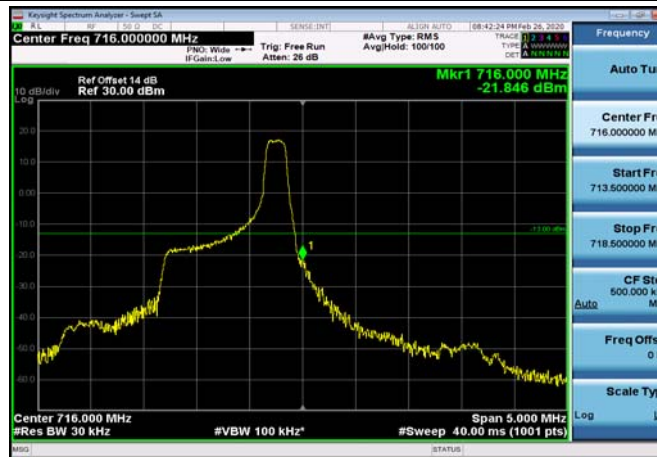

LowRange_FDD12_10MHz_704_OneRB
_low_QPSK

LowRange_FDD12_10MHz_704_OneRB
_low_Q16

LowRange_FDD12_10MHz_704_fullRB
_Low_QPSK

LowRange_FDD12_10MHz_704_fullRB
_Low_Q16

HighRange_FDD12_1.4MHz_715.3_OneRB
_high_QPSK