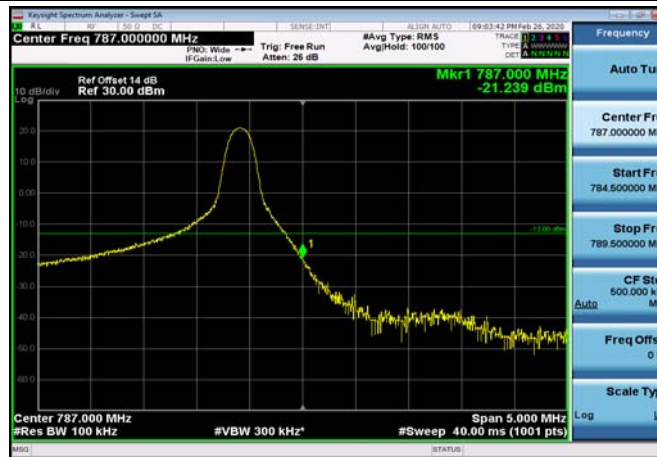

HighRange_FDD13_10MHz_782_OneRB
_high_QPSK