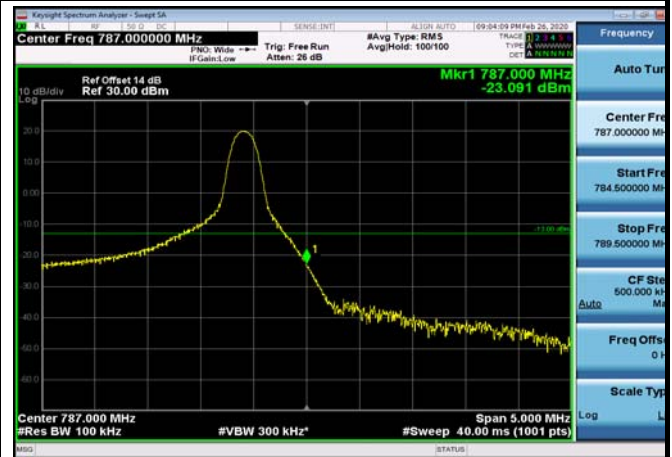

HighRange_FDD13_10MHz_782_OneRB
_high_Q16