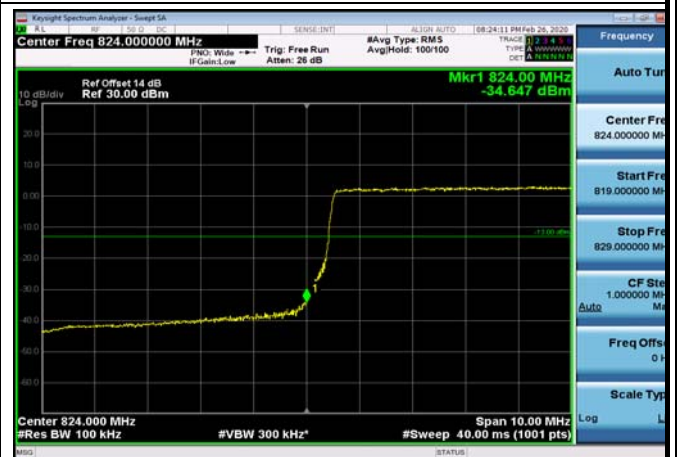

LowRange_FDD05_5MHz_826.5_OneRB
_low_Q16

LowRange_FDD05_5MHz_826.5_fullRB
_Low_QPSK

LowRange_FDD05_5MHz_826.5_fullRB
_Low_Q16

LowRange_FDD05_10MHz_829_OneRB
_low_QPSK

LowRange_FDD05_10MHz_829_OneRB
_low_Q16

LowRange_FDD05_10MHz_829_fullRB
_Low_QPSK

LowRange_FDD05_10MHz_829_fullRB
_Low_Q16

HighRange_FDD05_1.4MHz_848.3_OneRB
_high_QPSK

HighRange_FDD05_1.4MHz_848.3_OneRB
_high_Q16

HighRange_FDD05_1.4MHz_848.3_fullRB
_High_QPSK