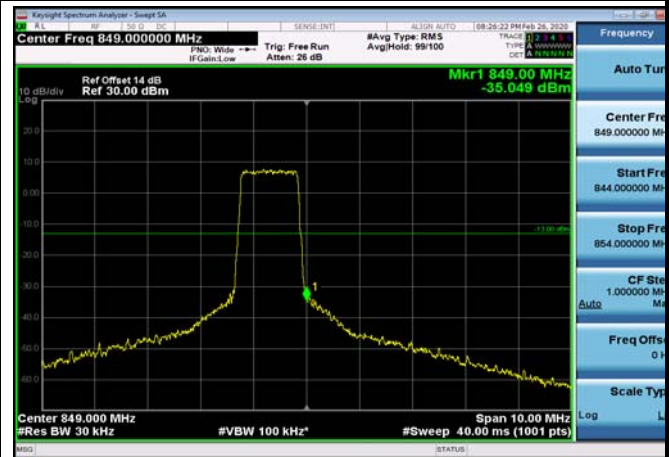

HighRange_FDD05_1.4MHz_848.3_fullRB
_High_Q16