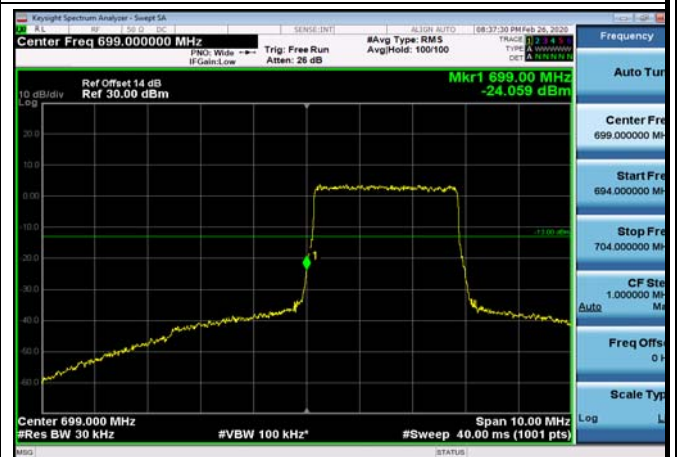

LowRange_FDD12_3MHz_700.5_fullRB
_Low_Q16