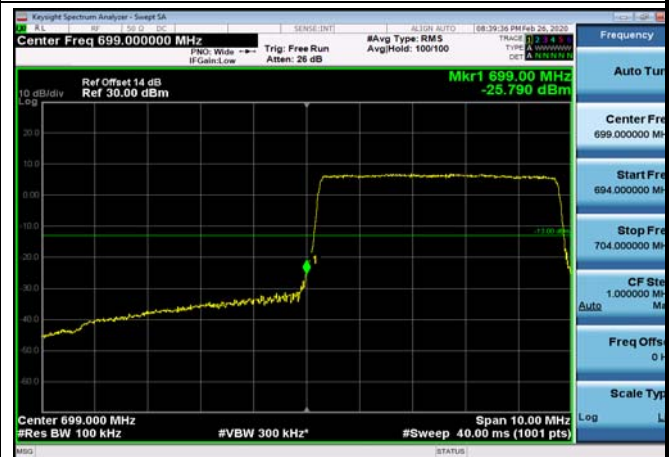

LowRange_FDD12_3MHz_700.5_fullRB
_Low_Q16

LowRange_FDD12_5MHz_701.5_OneRB
_low_QPSK

LowRange_FDD12_5MHz_701.5_OneRB
_low_Q16

LowRange_FDD12_5MHz_701.5_fullRB
_Low_QPSK

LowRange_FDD12_5MHz_701.5_fullRB
_Low_Q16