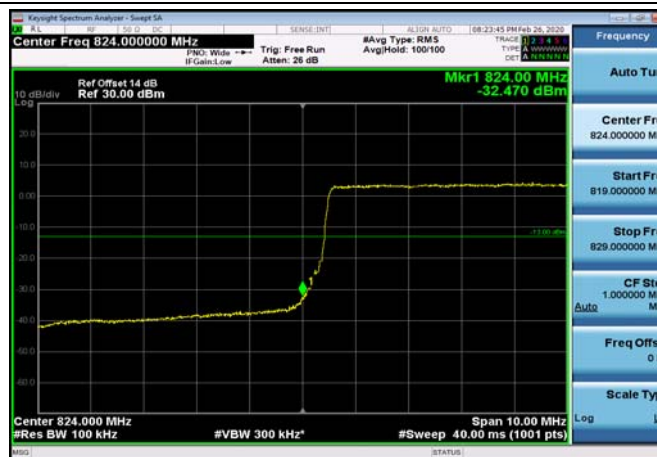

LowRange_FDD05_5MHz_826.5_OneRB
_low_Q16

LowRange_FDD05_5MHz_826.5_fullRB
_Low_QPSK

LowRange_FDD05_5MHz_826.5_fullRB
_Low_Q16

LowRange_FDD05_10MHz_829_OneRB
_low_QPSK

LowRange_FDD05_10MHz_829_OneRB
_low_Q16

LowRange_FDD05_10MHz_829_fullRB
_Low_QPSK

LowRange_FDD05_10MHz_829_fullRB
_Low_Q16

HighRange_FDD05_1.4MHz_848.3_OneRB
_high_QPSK

HighRange_FDD05_1.4MHz_848.3_OneRB
_high_Q16

HighRange_FDD05_1.4MHz_848.3_fullRB
_High_QPSK