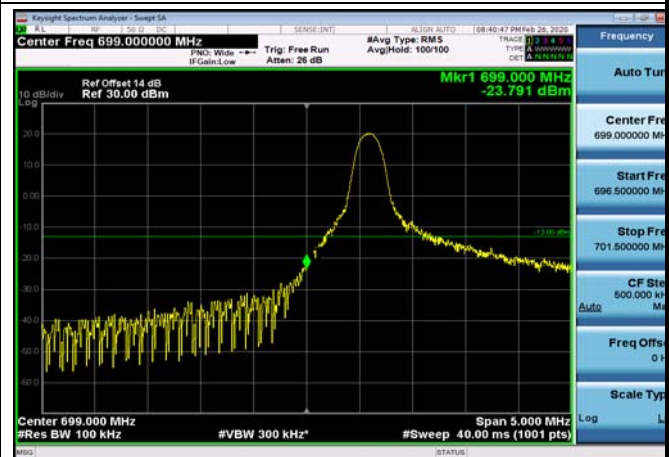

LowRange_FDD12_10MHz_704_OneRB
_low_Q16