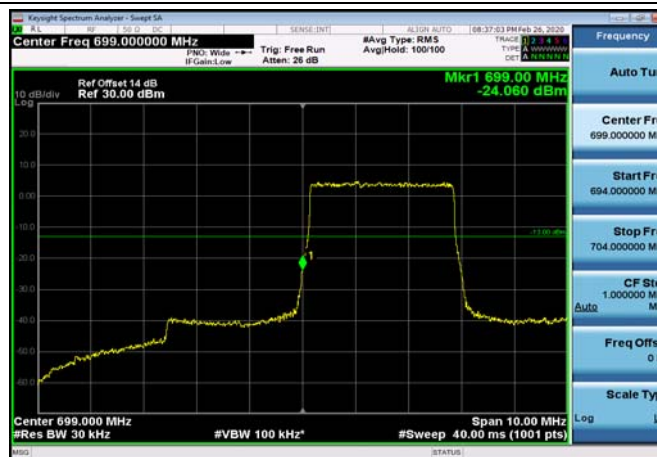

LowRange_FDD12_1.4MHz_699.7_fullRB
_Low_QPSK

LowRange_FDD12_1.4MHz_699.7_fullRB
_Low_Q16

LowRange_FDD12_3MHz_700.5_OneRB
_low_QPSK

LowRange_FDD12_3MHz_700.5_OneRB
_low_Q16

LowRange_FDD12_3MHz_700.5_fullRB
_Low_QPSK