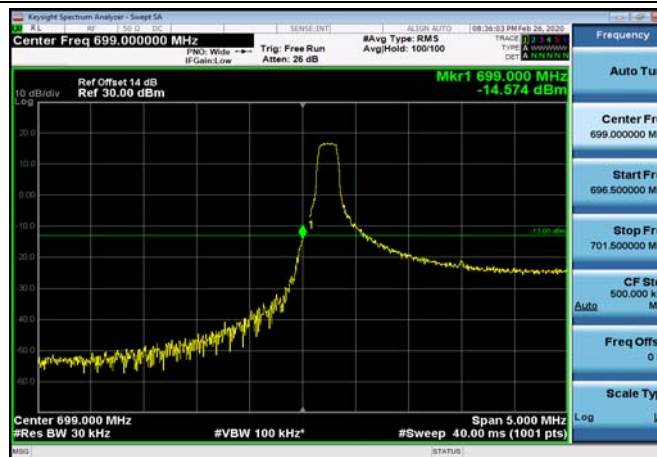

LowRange_FDD12_3MHz_700.5_OneRB
_low_QPSK