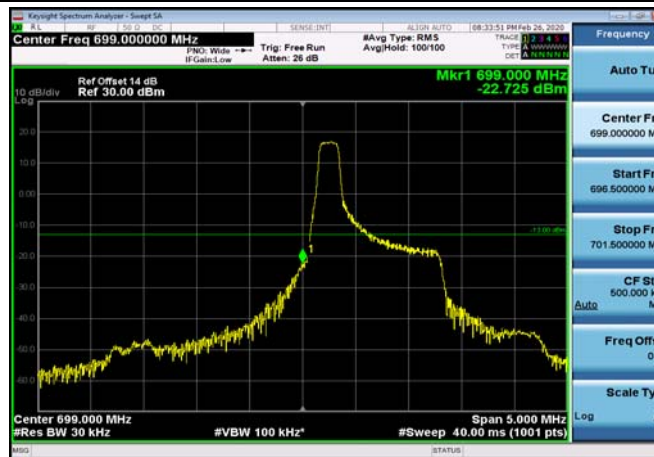

HighRange_FDD05_10MHz_844_OneRB
_high_Q16

HighRange_FDD05_10MHz_844_fullRB
_High_QPSK

HighRange_FDD05_10MHz_844_fullRB
_High_Q16

LowRange_FDD12_1.4MHz_699.7_OneRB
_low_QPSK

LowRange_FDD12_1.4MHz_699.7_OneRB
_low_Q16