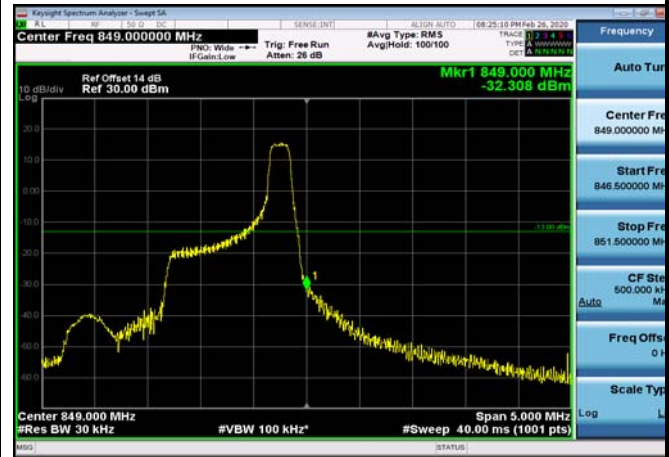

LowRange_FDD05_10MHz_829_fullRB
_Low_QPSK

LowRange_FDD05_10MHz_829_fullRB
_Low_Q16

HighRange_FDD05_1.4MHz_848.3_OneRB
_high_QPSK

HighRange_FDD05_1.4MHz_848.3_OneRB
_high_Q16

HighRange_FDD05_1.4MHz_848.3_fullRB
_High_QPSK