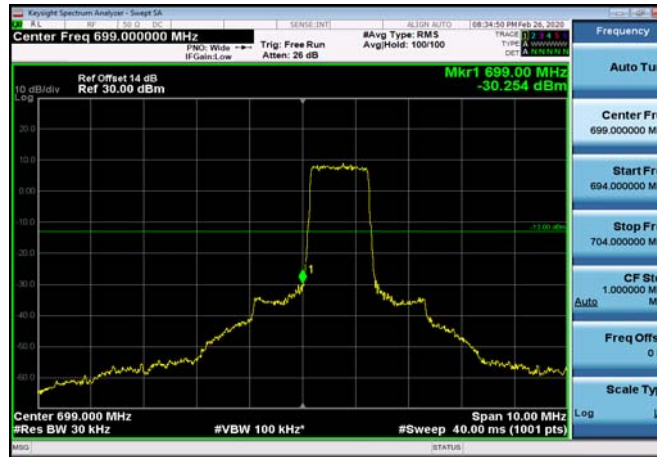

LowRange_FDD12_1.4MHz_699.7_fullRB
_Low_QPSK