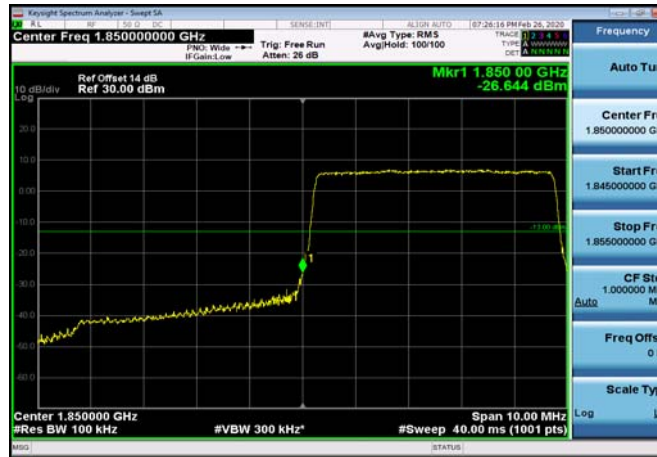

Test Result and Data

LowRange_FDD02_1.4MHz_1850.7_OneRB
_low_QPSK

LowRange_FDD02_1.4MHz_1850.7_OneRB
_low_Q16

LowRange_FDD02_1.4MHz_1850.7_fullIRB
_Low_QPSK

LowRange_FDD02_1.4MHz_1850.7_fullIRB
_Low_Q16

LowRange_FDD02_3MHz_1851.5_OneRB
_low_QPSK

LowRange_FDD02_3MHz_1851.5_OneRB
_low_Q16

LowRange_FDD02_3MHz_1851.5_fullIRB
_Low_QPSK

LowRange_FDD02_3MHz_1851.5_fullIRB
_Low_Q16

LowRange_FDD02_5MHz_1852.5_OneRB
_low_QPSK

LowRange_FDD02_5MHz_1852.5_OneRB
_low_Q16

LowRange_FDD02_5MHz_1852.5_fullRB
_Low_QPSK

LowRange_FDD02_5MHz_1852.5_fullRB
_Low_Q16

LowRange_FDD02_10MHz_1855_OneRB
_low_QPSK

LowRange_FDD02_10MHz_1855_OneRB
_low_Q16

LowRange_FDD02_10MHz_1855_fullRB
_Low_QPSK