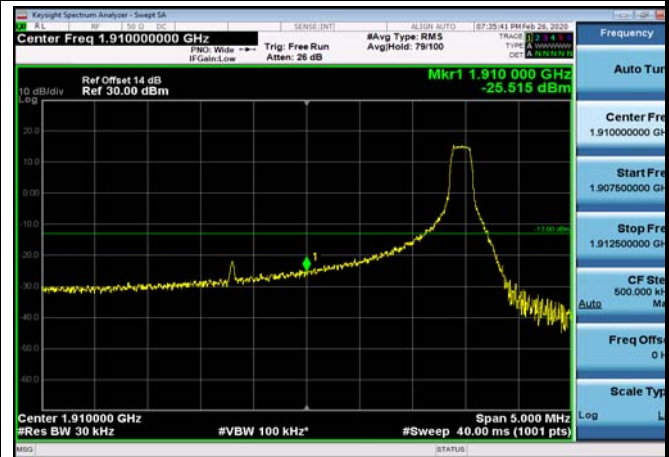

HighRange_FDD02_1.4MHz_1909.3_OneRB
_high_Q16