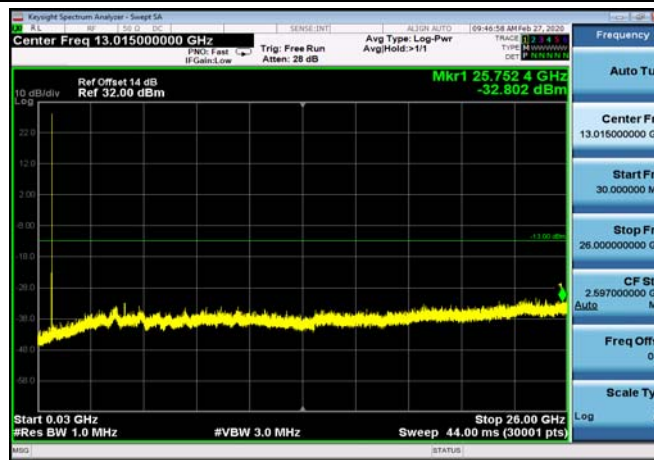

FDD12_HighRange_1.4MHz_30MHz~26GHz

FDD12_HighRange_10MHz_30MHz~26GHz

FDD12_HighRange_3MHz_30MHz~26GHz

FDD12_HighRange_5MHz_30MHz~26GHz

FDD12_LowRange_1.4MHz_30MHz~26GHz

FDD12_LowRange_10MHz_30MHz~26GHz

Conducted Band Edge

Test Result and Data

LowRange_FDD02_1.4MHz_1850.7_OneRB
_low_QPSK

LowRange_FDD02_1.4MHz_1850.7_OneRB
_low_Q16

LowRange_FDD02_1.4MHz_1850.7_fullIRB
_Low_QPSK

LowRange_FDD02_1.4MHz_1850.7_fullIRB
_Low_Q16

LowRange_FDD02_3MHz_1851.5_OneRB
_low_QPSK