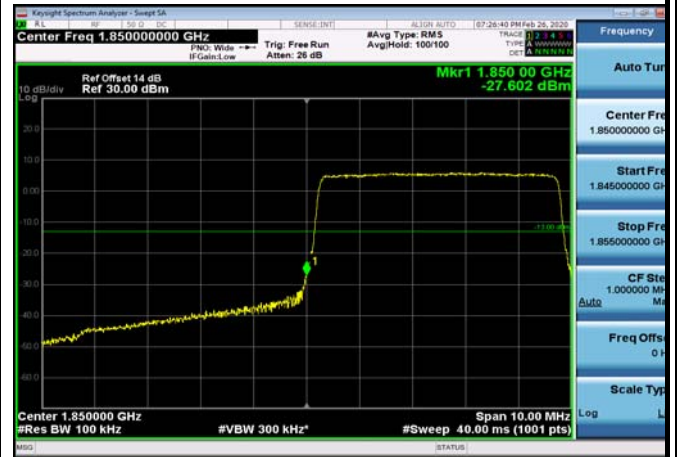

LowRange_FDD02_5MHz_1852.5_fullRB
_Low_Q16