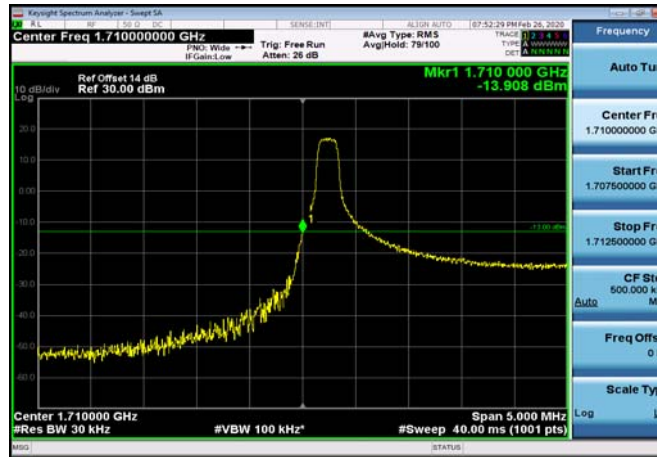

LowRange_ FDD04_1.4MHz_1710.7_fullRB
_Low_QPSK

LowRange_ FDD04_1.4MHz_1710.7_fullRB
_Low_Q16

LowRange_FDD04_3MHz_1711.5_OneRB
_low_QPSK

LowRange_FDD04_3MHz_1711.5_OneRB
_low_Q16

LowRange_FDD04_3MHz_1711.5_fullRB
_Low_QPSK