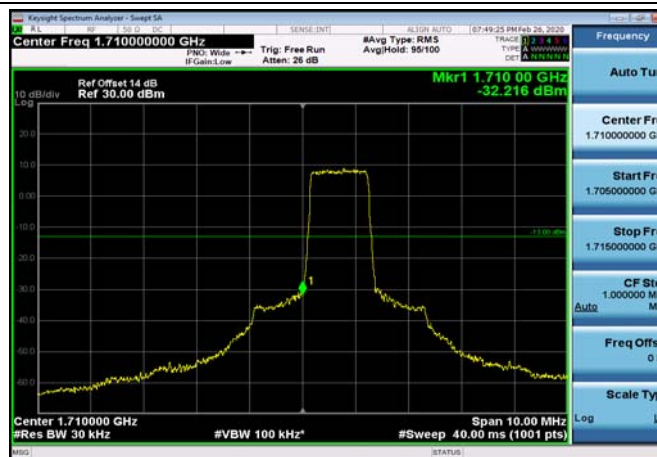

LowRange_ FDD04_1.4MHz_1710.7_fullRB
_Low_QPSK