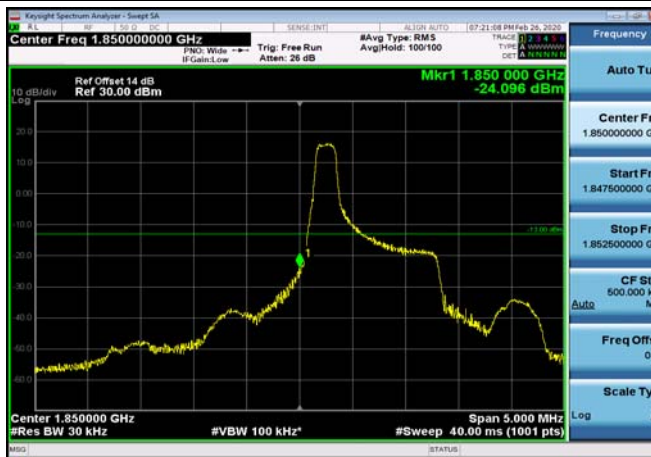

FDD12_HighRange_1.4MHz_30MHz~26GHz

FDD12_HighRange_10MHz_30MHz~26GHz

FDD12_HighRange_3MHz_30MHz~26GHz

FDD12_HighRange_5MHz_30MHz~26GHz

FDD12_LowRange_1.4MHz_30MHz~26GHz

FDD12_LowRange_10MHz_30MHz~26GHz

Conducted Band Edge

Test Result and Data

LowRange_FDD02_1.4MHz_1850.7_OneRB
_low_QPSK

LowRange_FDD02_1.4MHz_1850.7_OneRB
_low_Q16

LowRange_FDD02_1.4MHz_1850.7_fullIRB
_Low_QPSK

LowRange_FDD02_1.4MHz_1850.7_fullIRB
_Low_Q16

LowRange_FDD02_3MHz_1851.5_OneRB
_low_QPSK