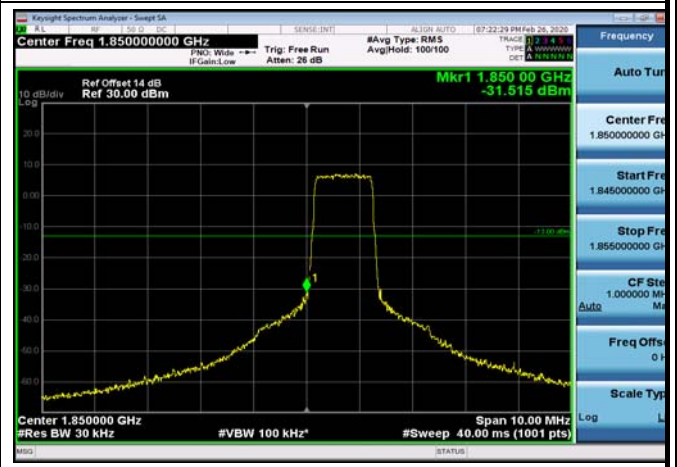

Test Result and Data

LowRange_FDD02_1.4MHz_1850.7_OneRB
_low_QPSK

LowRange_FDD02_1.4MHz_1850.7_OneRB
_low_Q16

LowRange_FDD02_1.4MHz_1850.7_fullIRB
_Low_QPSK

LowRange_FDD02_1.4MHz_1850.7_fullIRB
_Low_Q16

LowRange_FDD02_3MHz_1851.5_OneRB
_low_QPSK