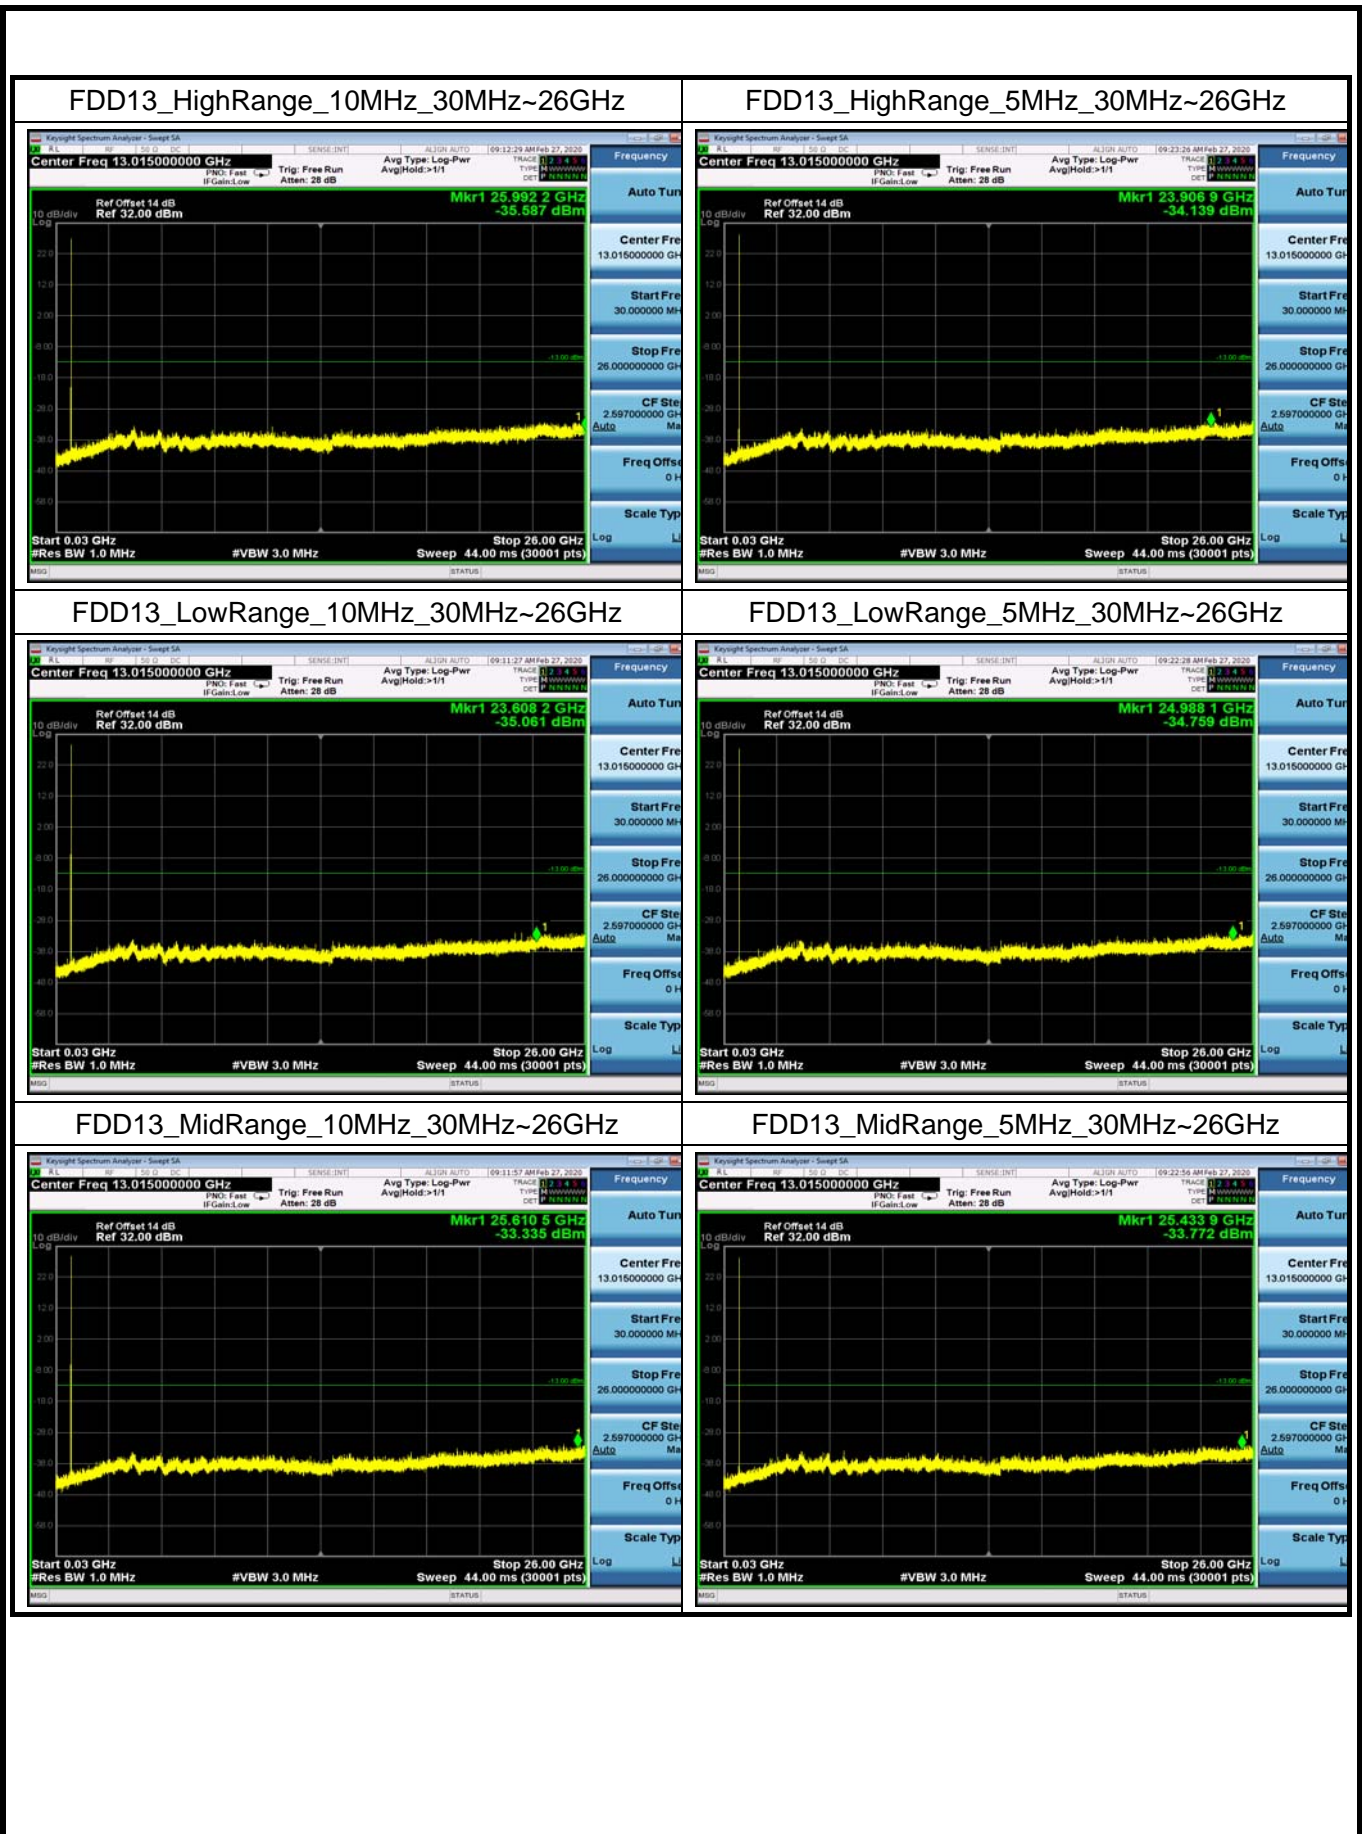

FDD12_HighRange_1.4MHz_30MHz~26GHz

FDD12_HighRange_10MHz_30MHz~26GHz

FDD12_HighRange_3MHz_30MHz~26GHz

FDD12_HighRange_5MHz_30MHz~26GHz

FDD12_LowRange_1.4MHz_30MHz~26GHz

FDD12_LowRange_10MHz_30MHz~26GHz

Conducted Band Edge

Test Result and Data

LowRange_FDD02_1.4MHz_1850.7_OneRB
_low_QPSK

LowRange_FDD02_1.4MHz_1850.7_OneRB
_low_Q16

LowRange_FDD02_1.4MHz_1850.7_fullIRB
_Low_QPSK

LowRange_FDD02_1.4MHz_1850.7_fullIRB
_Low_Q16

LowRange_FDD02_3MHz_1851.5_OneRB
_low_QPSK