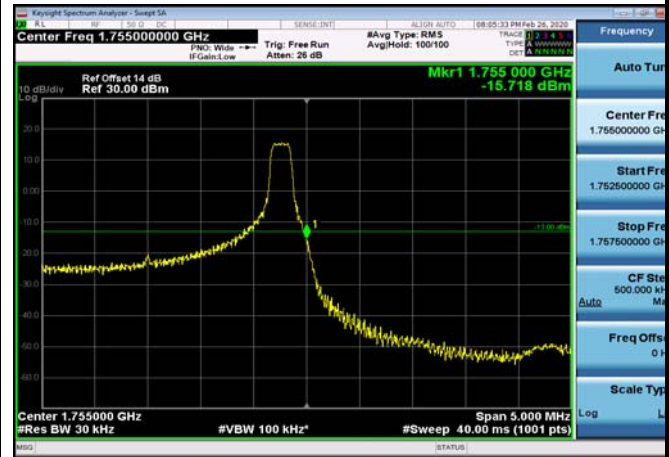

HighRange_FDD04_3MHz_1753.5_OneRB
_high_Q16