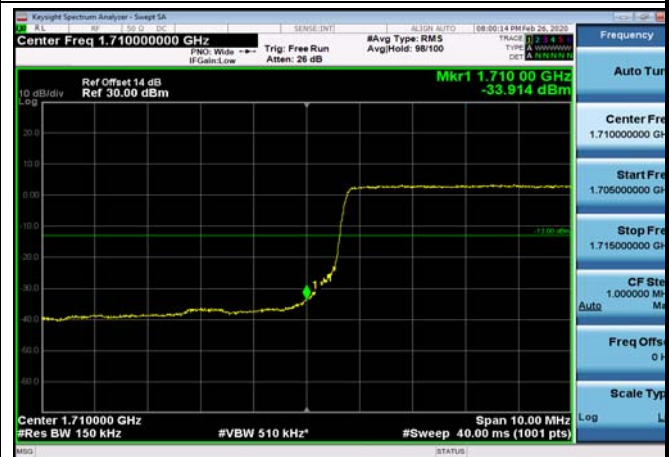

LowRange_FDD04_15MHz_1717.5_fullIRB
_Low_Q16