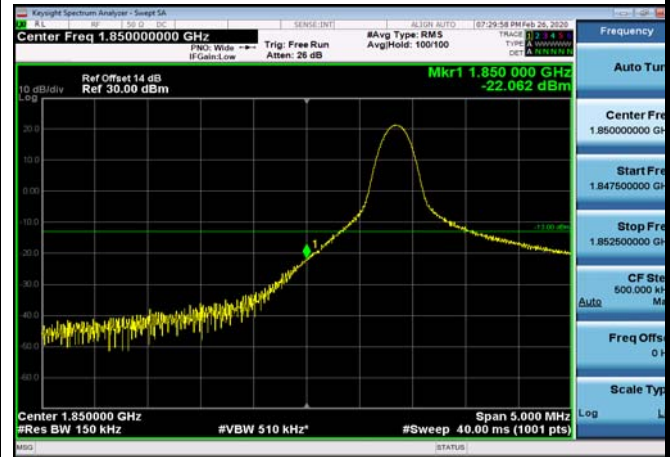

LowRange_FDD02_10MHz_1855_fullRB
_Low_Q16

LowRange_FDD02_15MHz_1857.5_OneRB
_low_QPSK

LowRange_FDD02_15MHz_1857.5_OneRB
_low_Q16

LowRange_FDD02_15MHz_1857.5_fullIRB
_Low_QPSK

LowRange_FDD02_15MHz_1857.5_fullIRB
_Low_Q16