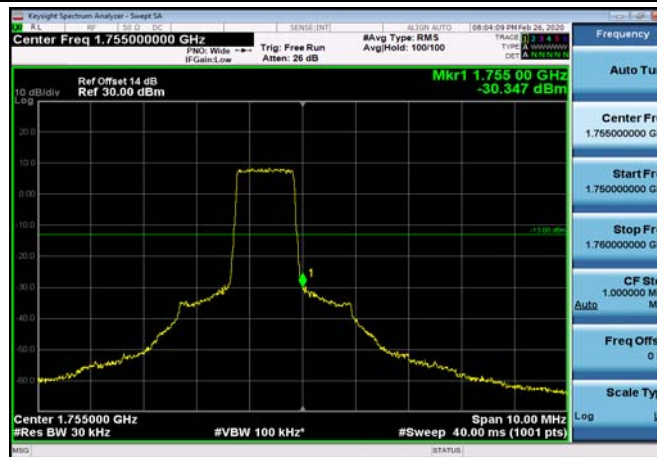

LowRange_FDD04_20MHz_1720_fullRB
_Low_Q16

HighRange_FDD04_1.4MHz_1754.3_OneRB
_high_QPSK

HighRange_FDD04_1.4MHz_1754.3_OneRB
_high_Q16

HighRange_FDD04_1.4MHz_1754.3
_fullRB_High_QPSK

HighRange_FDD04_1.4MHz_1754.3
_fullRB_High_Q16