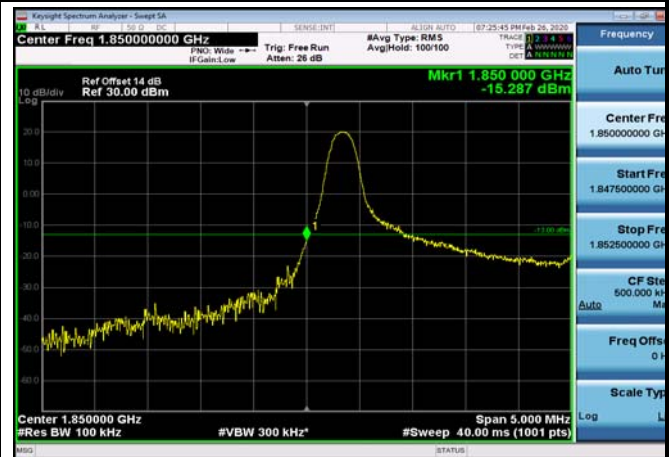

LowRange_FDD02_3MHz_1851.5_OneRB
_low_Q16

LowRange_FDD02_3MHz_1851.5_fullIRB
_Low_QPSK

LowRange_FDD02_3MHz_1851.5_fullIRB
_Low_Q16

LowRange_FDD02_5MHz_1852.5_OneRB
_low_QPSK

LowRange_FDD02_5MHz_1852.5_OneRB
_low_Q16