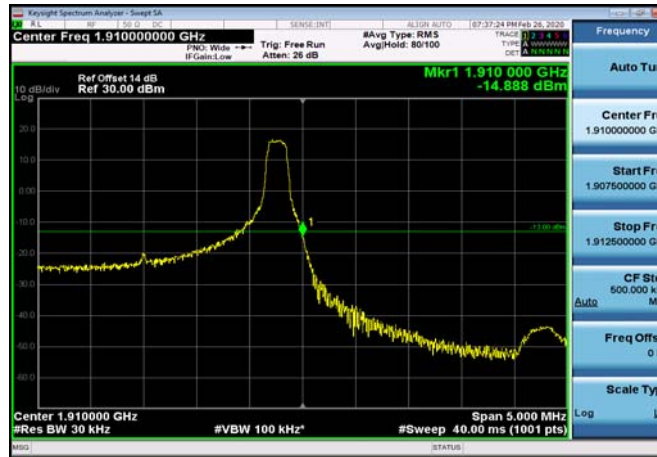

HighRange_FDD02_1.4MHz_1909.3_OneRB
_high_Q16

HighRange_FDD02_1.4MHz_1909.3
_fullRB_High_QPSK

HighRange_FDD02_1.4MHz_1909.3
_fullRB_High_Q16

HighRange_FDD02_3MHz_1908.5_OneRB
_high_QPSK

HighRange_FDD02_3MHz_1908.5_OneRB
_high_Q16