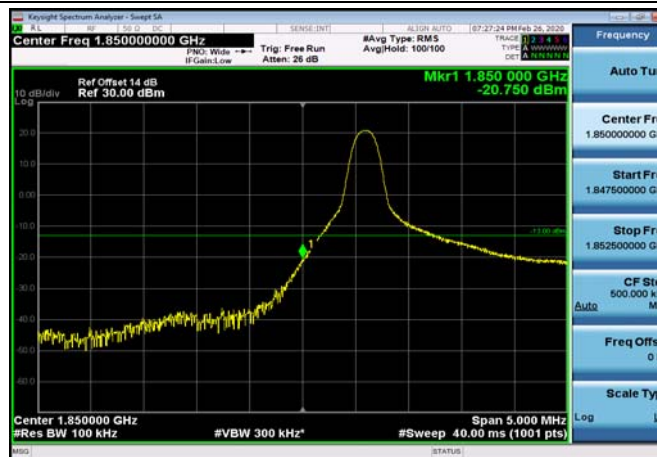

LowRange_FDD02_10MHz_1855_OneRB
_low_QPSK