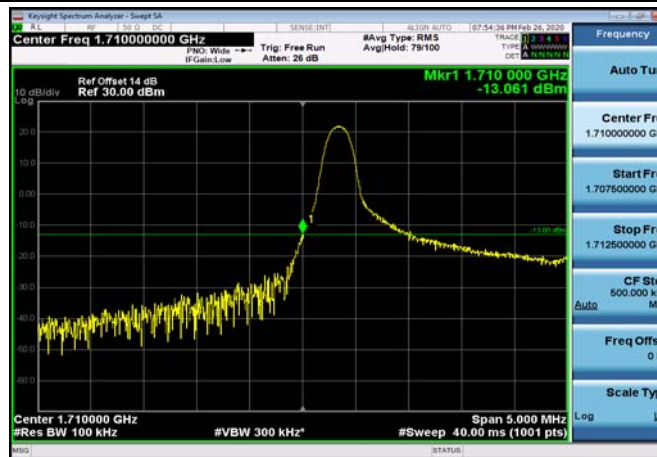

LowRange_FDD04_5MHz_1712.5_OneRB
_low_QPSK