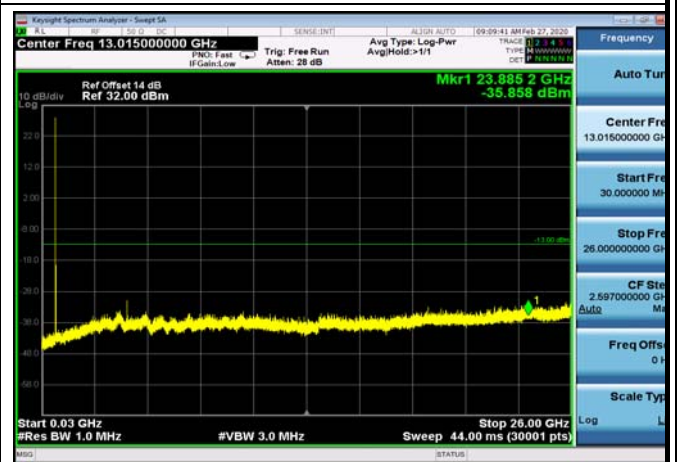

FDD12_HighRange_1.4MHz_30MHz~26GHz

FDD12_HighRange_10MHz_30MHz~26GHz

FDD12_HighRange_3MHz_30MHz~26GHz

FDD12_HighRange_5MHz_30MHz~26GHz

FDD12_LowRange_1.4MHz_30MHz~26GHz

FDD12_LowRange_10MHz_30MHz~26GHz

Conducted Band Edge

Test Result and Data

LowRange_FDD02_1.4MHz_1850.7_OneRB
_low_QPSK

LowRange_FDD02_1.4MHz_1850.7_OneRB
_low_Q16

LowRange_FDD02_1.4MHz_1850.7_fullIRB
_Low_QPSK

LowRange_FDD02_1.4MHz_1850.7_fullIRB
_Low_Q16

LowRange_FDD02_3MHz_1851.5_OneRB
_low_QPSK