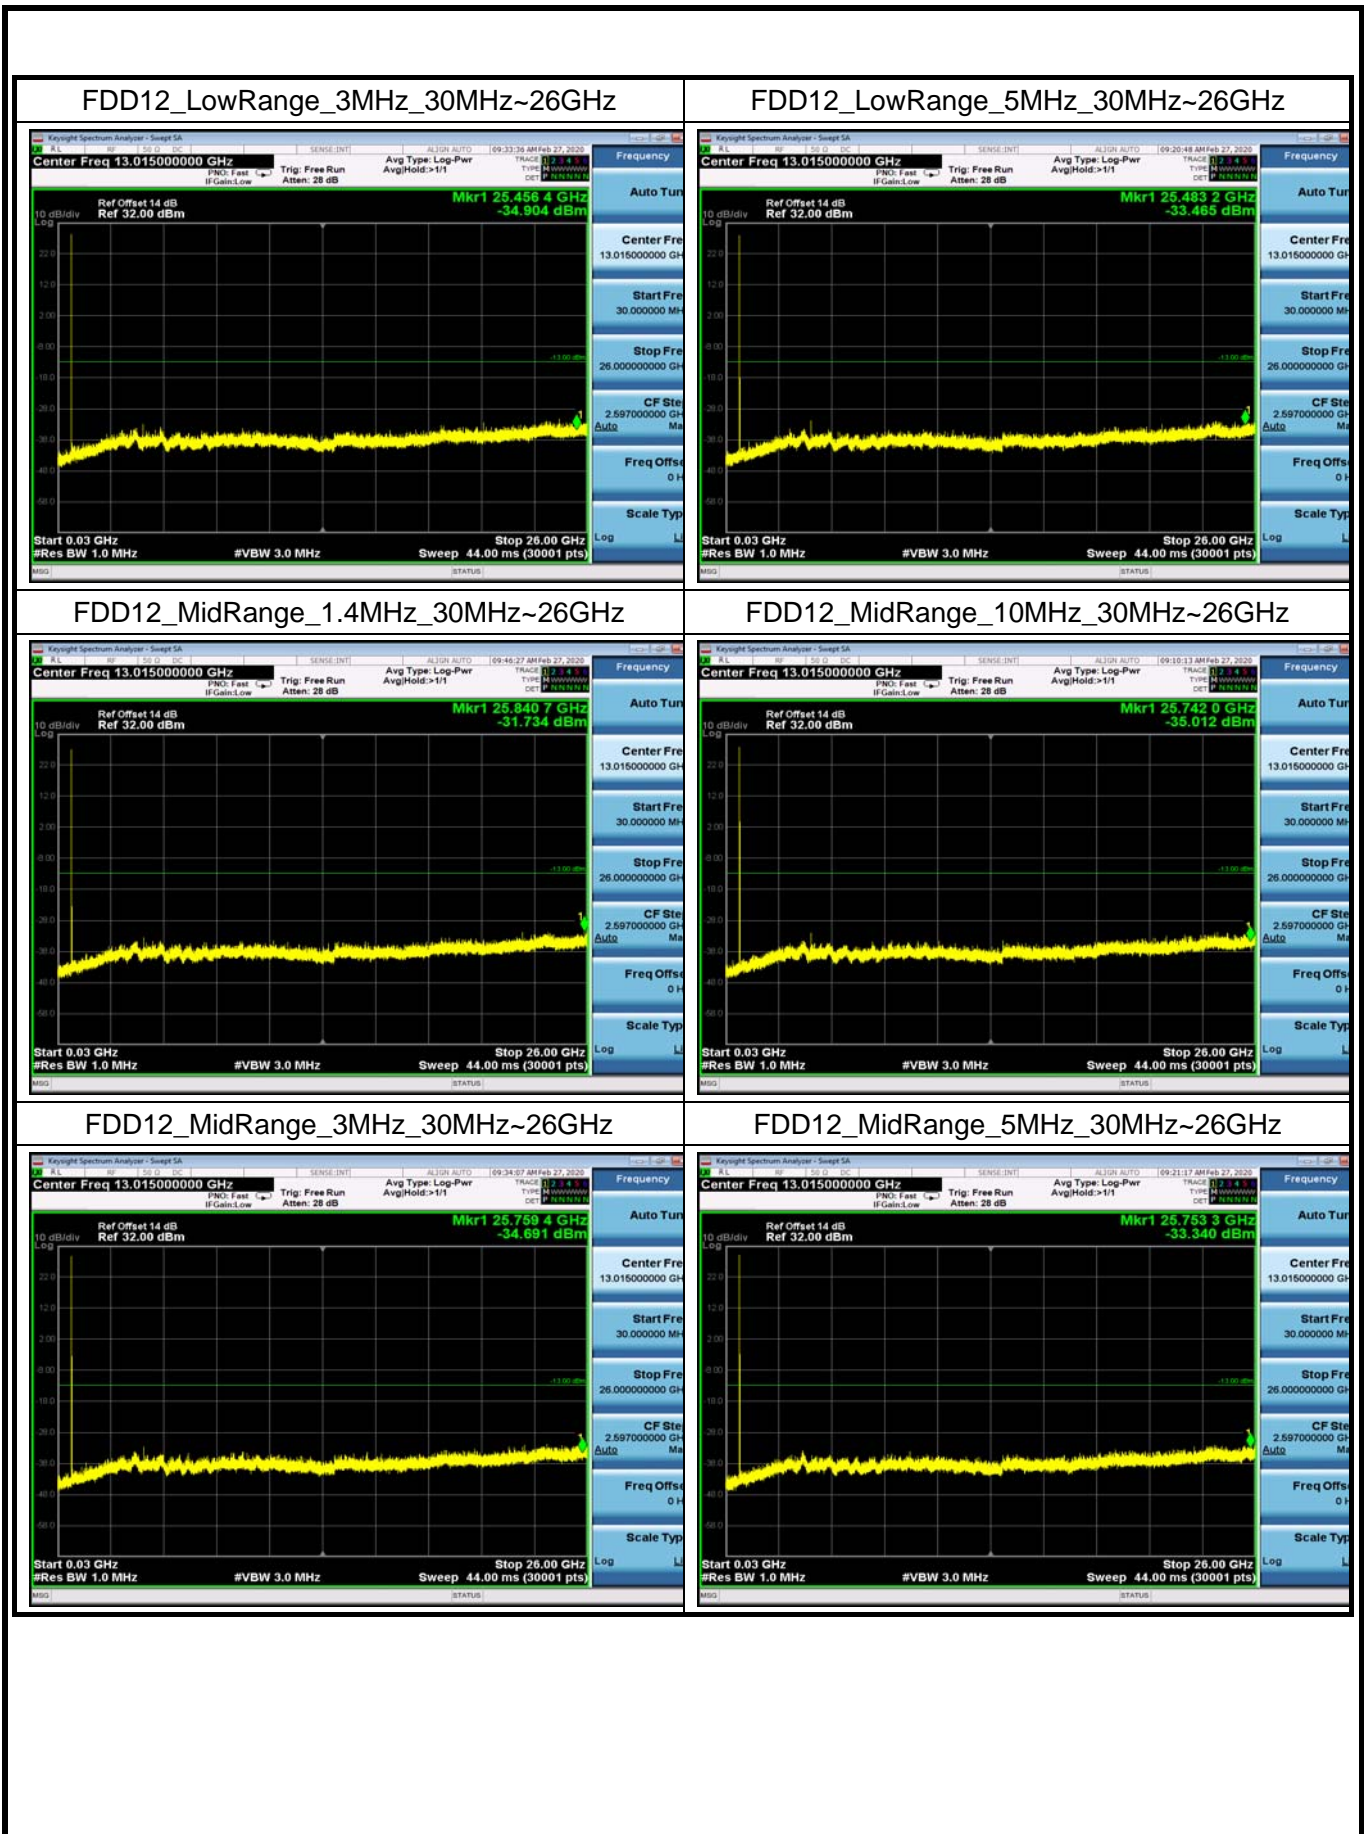

FDD12_HighRange_1.4MHz_30MHz~26GHz

FDD12_HighRange_10MHz_30MHz~26GHz

FDD12_HighRange_3MHz_30MHz~26GHz

FDD12_HighRange_5MHz_30MHz~26GHz

FDD12_LowRange_1.4MHz_30MHz~26GHz

FDD12_LowRange_10MHz_30MHz~26GHz

Conducted Band Edge

Test Result and Data

LowRange_FDD02_1.4MHz_1850.7_OneRB
_low_QPSK

LowRange_FDD02_1.4MHz_1850.7_OneRB
_low_Q16

LowRange_FDD02_1.4MHz_1850.7_fullIRB
_Low_QPSK

LowRange_FDD02_1.4MHz_1850.7_fullIRB
_Low_Q16

LowRange_FDD02_3MHz_1851.5_OneRB
_low_QPSK