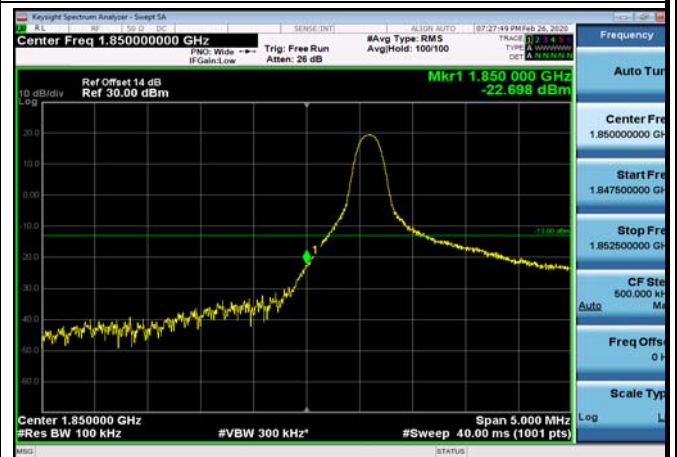

LowRange_FDD02_5MHz_1852.5_fullRB
_Low_QPSK

LowRange_FDD02_5MHz_1852.5_fullRB
_Low_Q16

LowRange_FDD02_10MHz_1855_OneRB
_low_QPSK

LowRange_FDD02_10MHz_1855_OneRB
_low_Q16

LowRange_FDD02_10MHz_1855_fullRB
_Low_QPSK