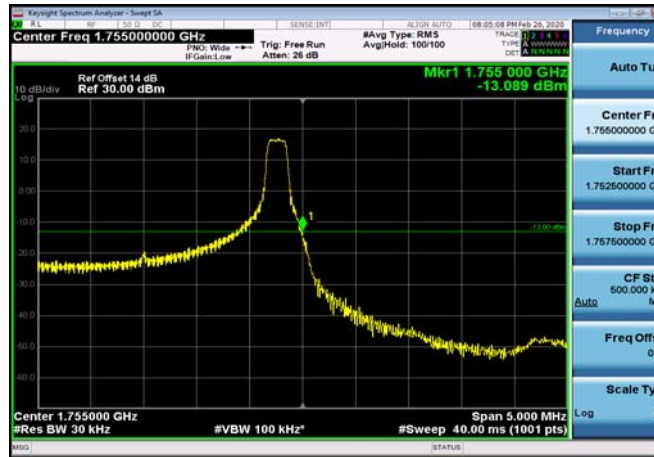

HighRange_FDD04_3MHz_1753.5_OneRB
_high_QPSK