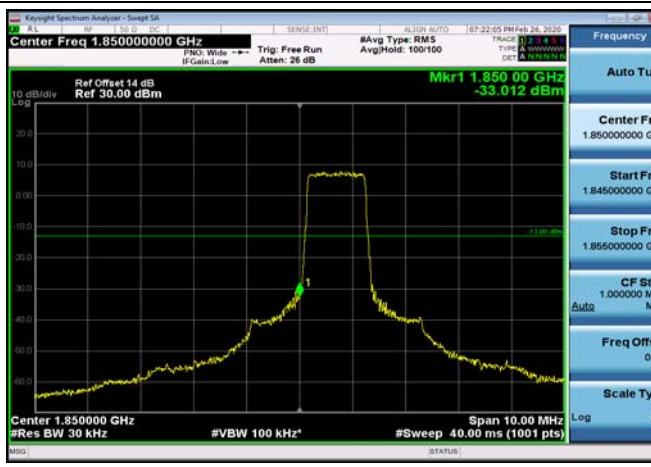

Test Result and Data

LowRange_FDD02_1.4MHz_1850.7_OneRB
_low_QPSK

LowRange_FDD02_1.4MHz_1850.7_OneRB
_low_Q16

LowRange_FDD02_1.4MHz_1850.7_fullIRB
_Low_QPSK

LowRange_FDD02_1.4MHz_1850.7_fullIRB
_Low_Q16

LowRange_FDD02_3MHz_1851.5_OneRB
_low_QPSK