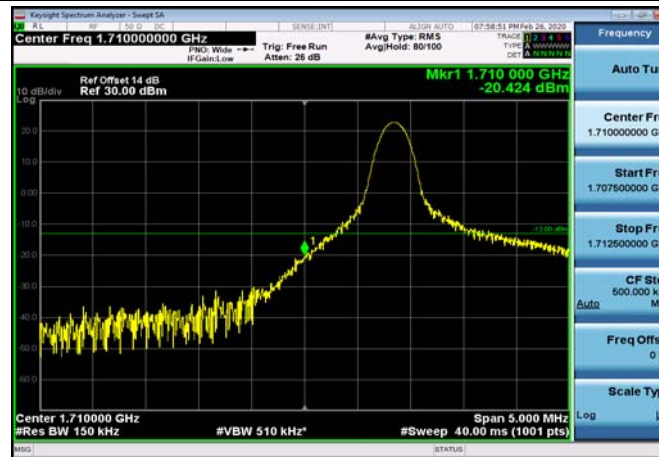

LowRange_FDD04_3MHz_1711.5_fullRB
_Low_Q16

LowRange_FDD04_5MHz_1712.5_OneRB
_low_QPSK

LowRange_FDD04_5MHz_1712.5_OneRB
_low_Q16

LowRange_FDD04_15MHz_1717.5_OneRB
_low_QPSK

LowRange_FDD04_15MHz_1717.5_OneRB
_low_Q16