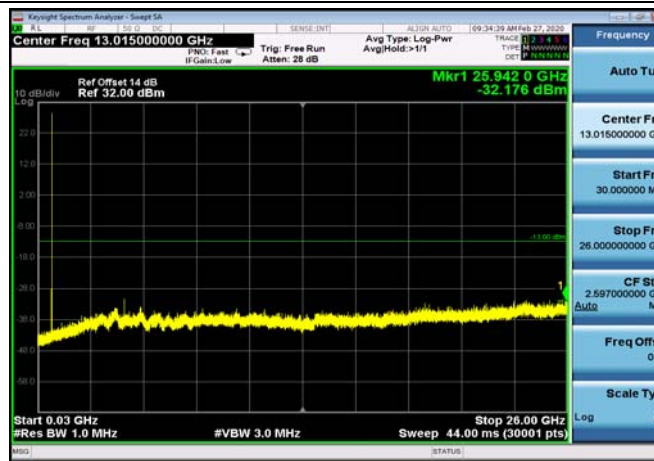

FDD12_HighRange_1.4MHz_30MHz~26GHz

FDD12_HighRange_10MHz_30MHz~26GHz

FDD12_HighRange_3MHz_30MHz~26GHz

FDD12_HighRange_5MHz_30MHz~26GHz

FDD12_LowRange_1.4MHz_30MHz~26GHz

FDD12_LowRange_10MHz_30MHz~26GHz

Conducted Band Edge

Test Result and Data

LowRange_FDD02_1.4MHz_1850.7_OneRB
_low_QPSK

LowRange_FDD02_1.4MHz_1850.7_OneRB
_low_Q16

LowRange_FDD02_1.4MHz_1850.7_fullIRB
_Low_QPSK

LowRange_FDD02_1.4MHz_1850.7_fullIRB
_Low_Q16

LowRange_FDD02_3MHz_1851.5_OneRB
_low_QPSK