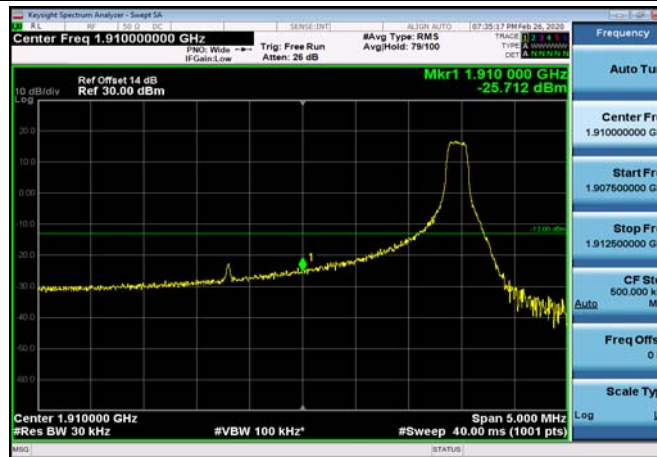

LowRange_FDD02_20MHz_1860_OneRB
_low_QPSK

LowRange_FDD02_20MHz_1860_OneRB
_low_Q16

LowRange_FDD02_20MHz_1860_fullRB
_Low_QPSK

LowRange_FDD02_20MHz_1860_fullRB
_Low_Q16

HighRange_FDD02_1.4MHz_1909.3_OneRB
_high_QPSK