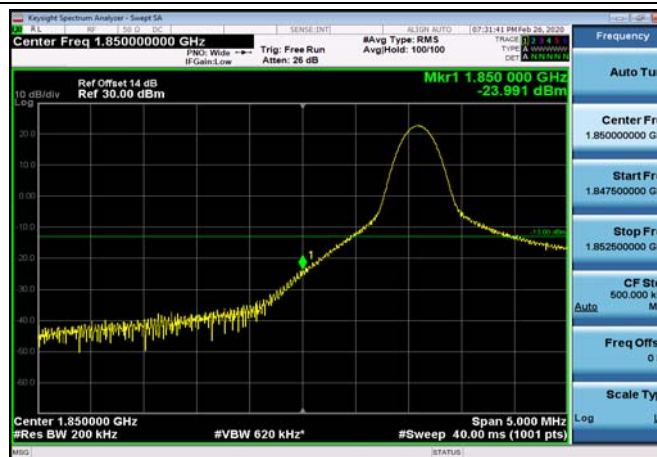

LowRange_FDD02_20MHz_1860_OneRB
_low_QPSK