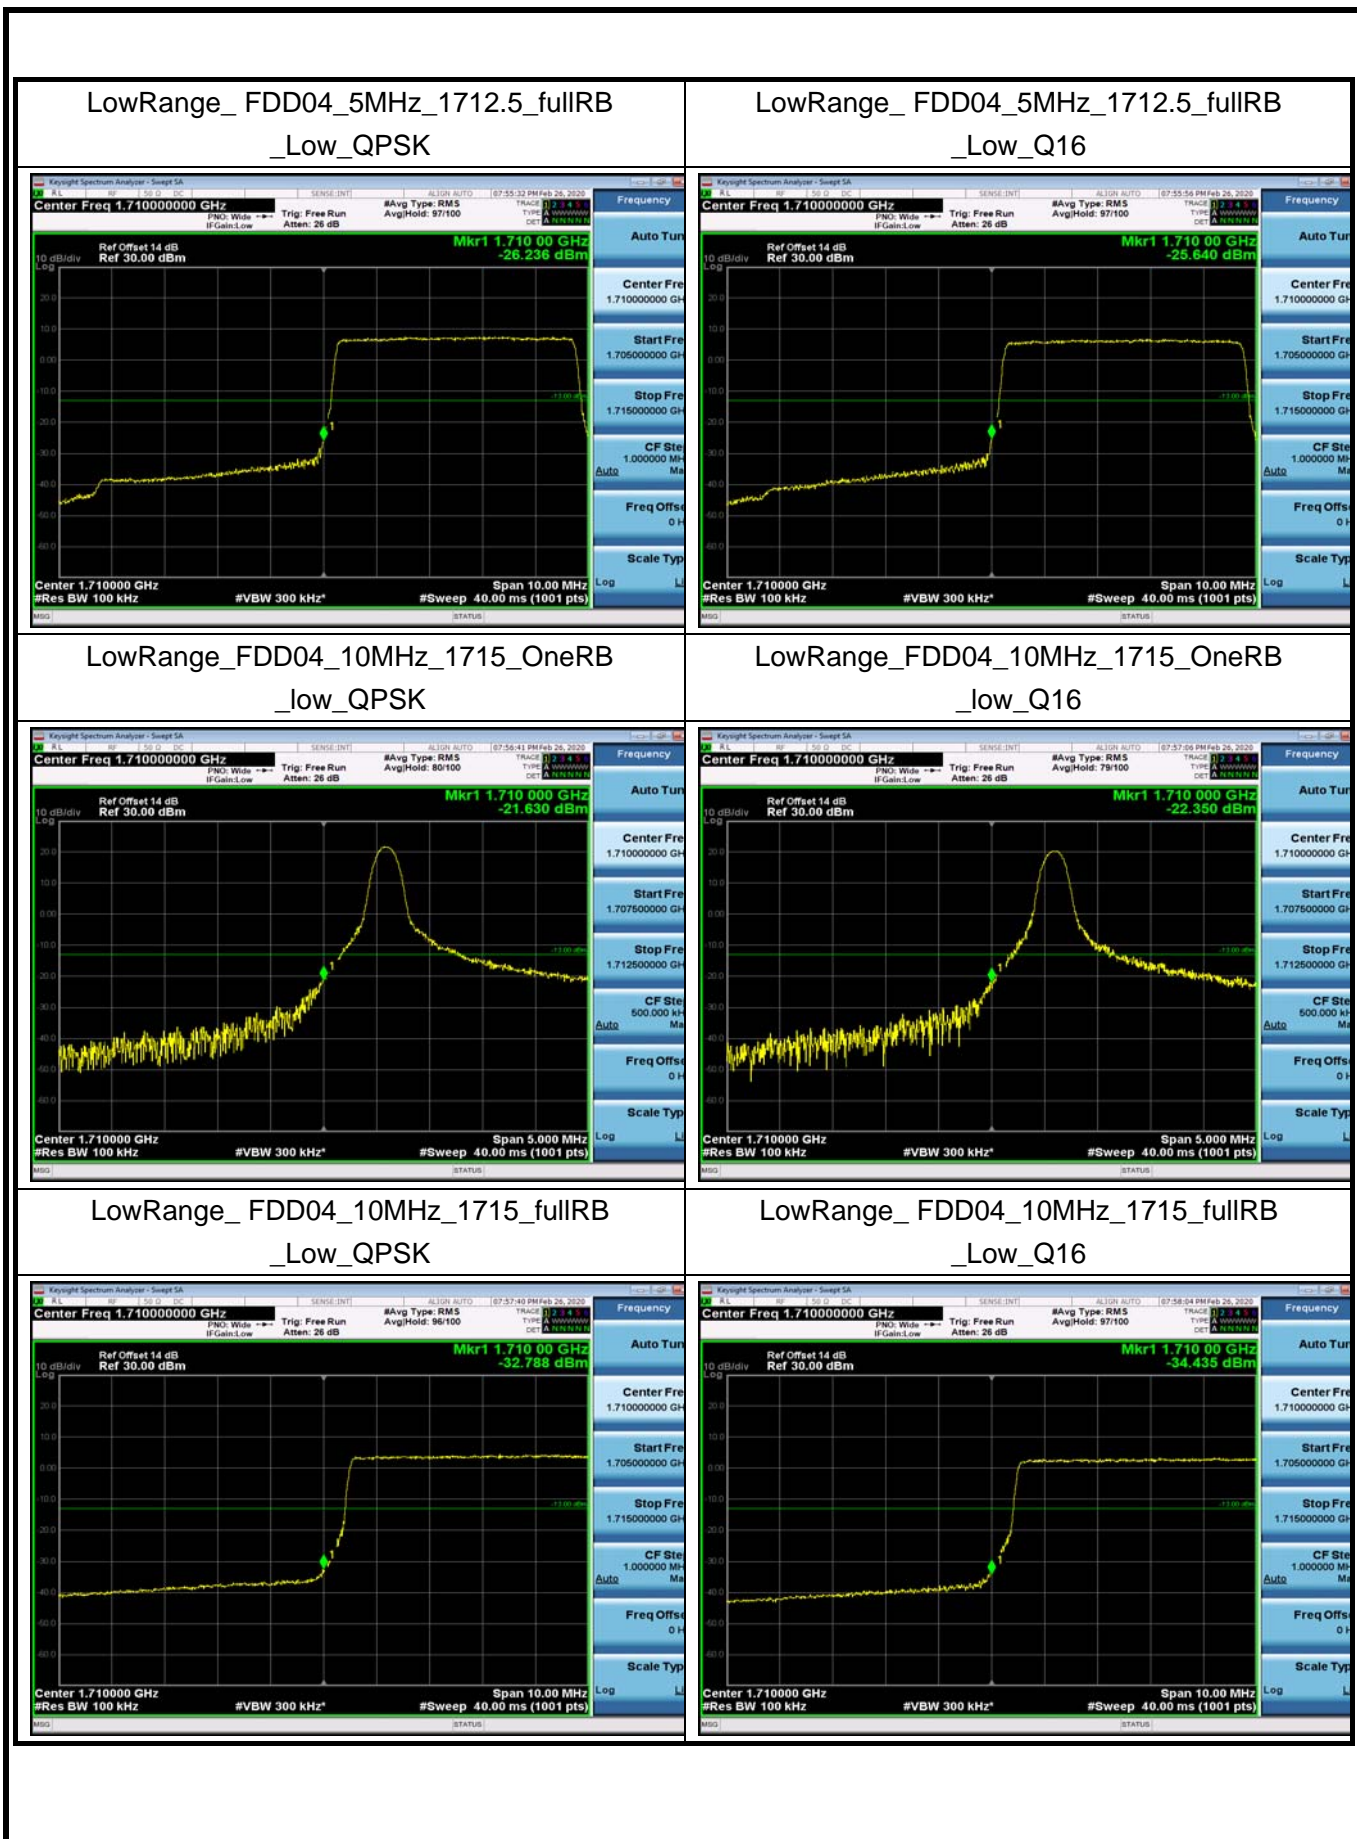

LowRange_FDD04_3MHz_1711.5_fullRB
_Low_Q16

LowRange_FDD04_5MHz_1712.5_OneRB
_low_QPSK

LowRange_FDD04_5MHz_1712.5_OneRB
_low_Q16

LowRange_FDD04_15MHz_1717.5_OneRB
_low_QPSK

LowRange_FDD04_15MHz_1717.5_OneRB
_low_Q16