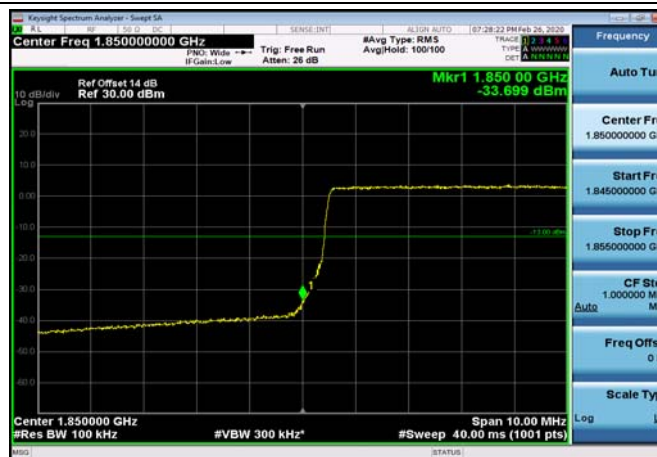

LowRange_FDD02_5MHz_1852.5_fullRB
_Low_QPSK

LowRange_FDD02_5MHz_1852.5_fullRB
_Low_Q16

LowRange_FDD02_10MHz_1855_OneRB
_low_QPSK

LowRange_FDD02_10MHz_1855_OneRB
_low_Q16

LowRange_FDD02_10MHz_1855_fullRB
_Low_QPSK

LowRange_FDD02_10MHz_1855_fullRB
_Low_Q16

LowRange_FDD02_15MHz_1857.5_OneRB
_low_QPSK

LowRange_FDD02_15MHz_1857.5_OneRB
_low_Q16

LowRange_FDD02_15MHz_1857.5_fullIRB
_Low_QPSK

LowRange_FDD02_15MHz_1857.5_fullIRB
_Low_Q16