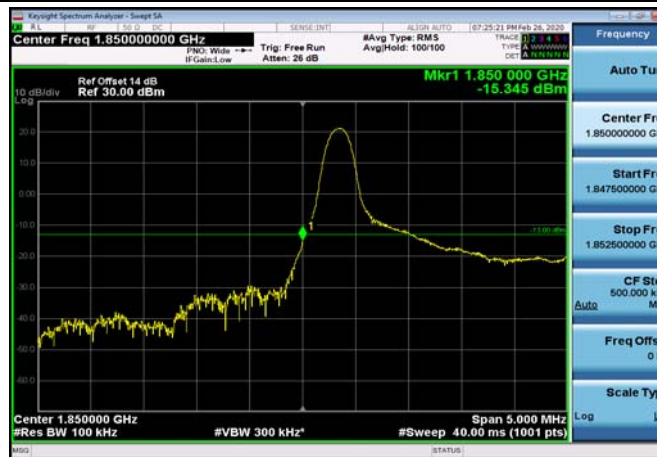

Test Result and Data

LowRange_FDD02_1.4MHz_1850.7_OneRB
_low_QPSK

LowRange_FDD02_1.4MHz_1850.7_OneRB
_low_Q16

LowRange_FDD02_1.4MHz_1850.7_fullIRB
_Low_QPSK

LowRange_FDD02_1.4MHz_1850.7_fullIRB
_Low_Q16

LowRange_FDD02_3MHz_1851.5_OneRB
_low_QPSK

LowRange_FDD02_3MHz_1851.5_OneRB
_low_Q16

LowRange_FDD02_3MHz_1851.5_fullIRB
_Low_QPSK

LowRange_FDD02_3MHz_1851.5_fullIRB
_Low_Q16

LowRange_FDD02_5MHz_1852.5_OneRB
_low_QPSK

LowRange_FDD02_5MHz_1852.5_OneRB
_low_Q16