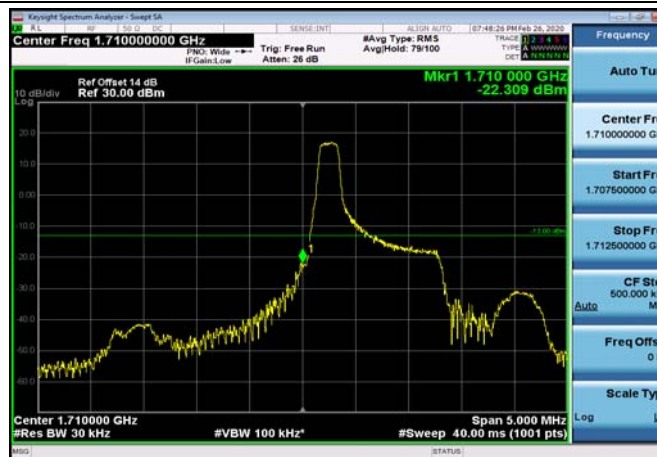

HighRange_FDD02_20MHz_1900_OneRB
_high_Q16

HighRange_ FDD02_20MHz_1900_fullRB
_High_QPSK

HighRange_ FDD02_20MHz_1900_fullRB
_High_Q16

LowRange_ FDD04_1.4MHz_1710.7_OneRB
_low_QPSK

LowRange_ FDD04_1.4MHz_1710.7_OneRB
_low_Q16