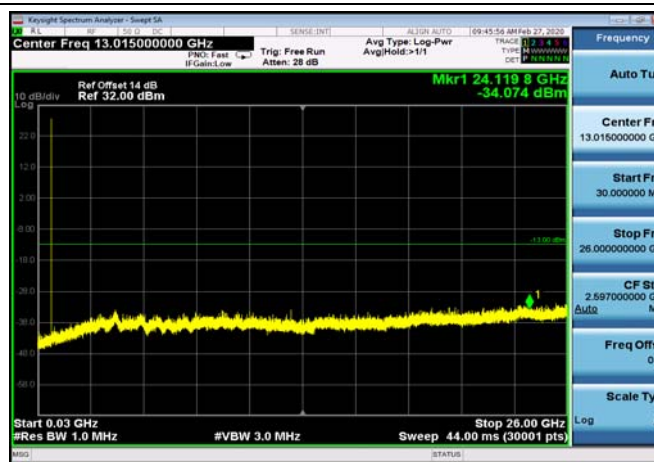

FDD12_HighRange_1.4MHz_30MHz~26GHz

FDD12_HighRange_10MHz_30MHz~26GHz

FDD12_HighRange_3MHz_30MHz~26GHz

FDD12_HighRange_5MHz_30MHz~26GHz

FDD12_LowRange_1.4MHz_30MHz~26GHz

FDD12_LowRange_10MHz_30MHz~26GHz

Conducted Band Edge

Test Result and Data

LowRange_FDD02_1.4MHz_1850.7_OneRB
_low_QPSK

LowRange_FDD02_1.4MHz_1850.7_OneRB
_low_Q16

LowRange_FDD02_1.4MHz_1850.7_fullIRB
_Low_QPSK

LowRange_FDD02_1.4MHz_1850.7_fullIRB
_Low_Q16

LowRange_FDD02_3MHz_1851.5_OneRB
_low_QPSK