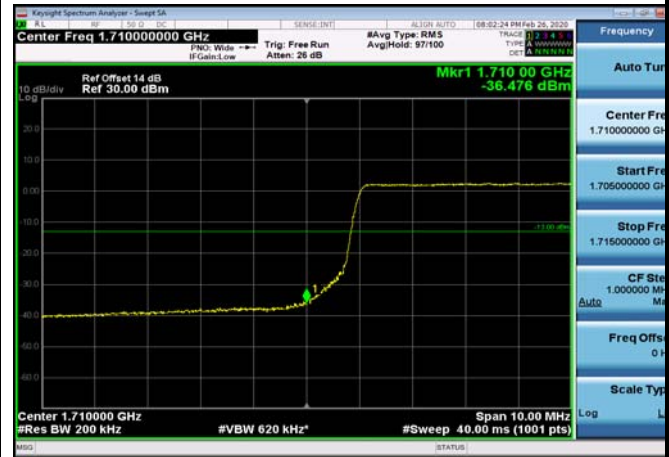

LowRange_FDD04_20MHz_1720_fullRB
_Low_Q16