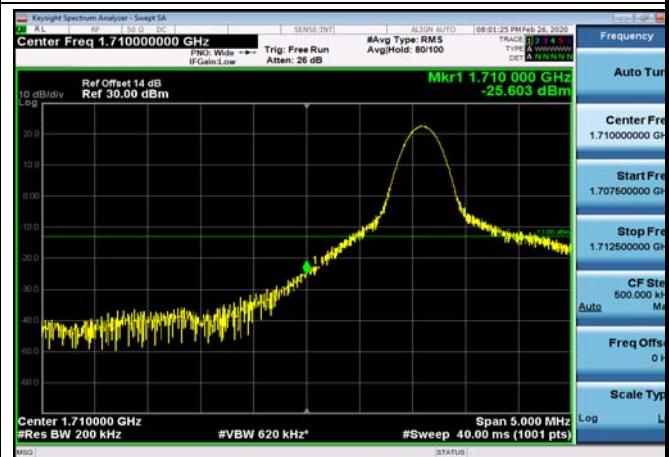

LowRange_FDD04_15MHz_1717.5_fullIRB
_Low_QPSK

LowRange_FDD04_15MHz_1717.5_fullIRB
_Low_Q16

LowRange_FDD04_20MHz_1720_OneRB
_low_QPSK

LowRange_FDD04_20MHz_1720_OneRB
_low_Q16

LowRange_FDD04_20MHz_1720_fullRB
_Low_QPSK