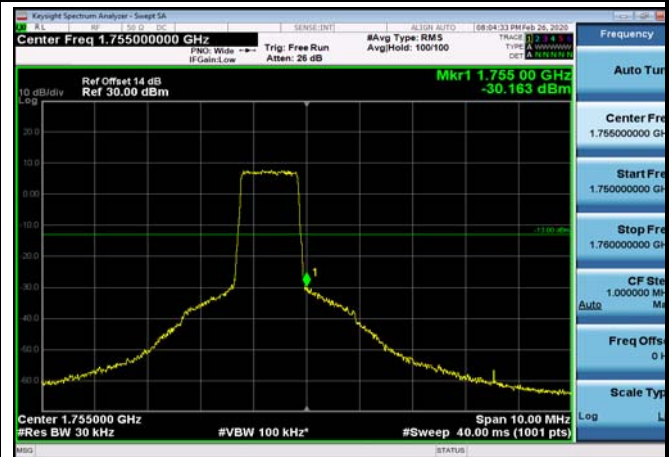

LowRange_FDD04_20MHz_1720_fullRB
_Low_Q16

HighRange_FDD04_1.4MHz_1754.3_OneRB
_high_QPSK

HighRange_FDD04_1.4MHz_1754.3_OneRB
_high_Q16

HighRange_FDD04_1.4MHz_1754.3
_fullRB_High_QPSK

HighRange_FDD04_1.4MHz_1754.3
_fullRB_High_Q16