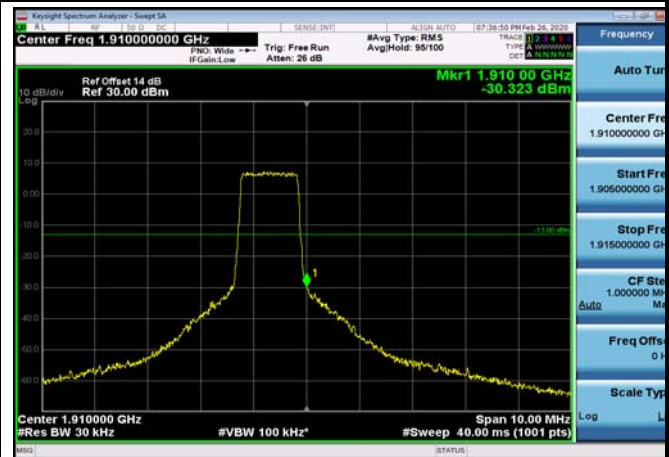

HighRange_FDD02_1.4MHz_1909.3
_fullRB_High_Q16