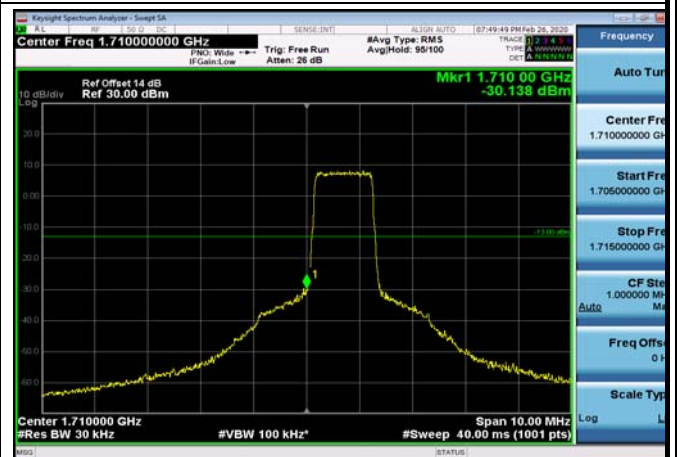

LowRange_ FDD04_1.4MHz_1710.7_fullRB
_Low_Q16