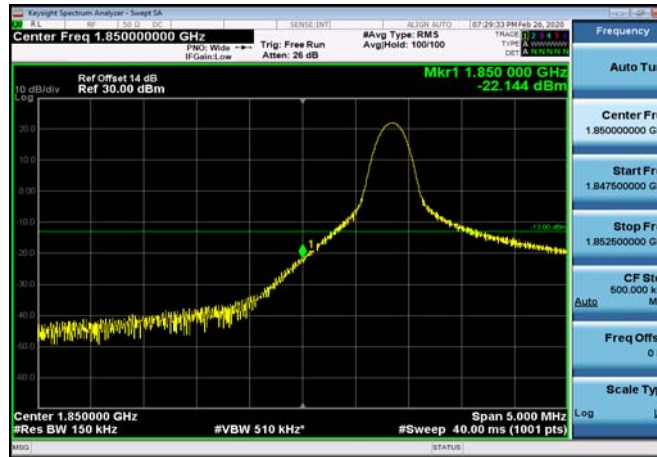

LowRange_FDD02_15MHz_1857.5_OneRB
_low_QPSK