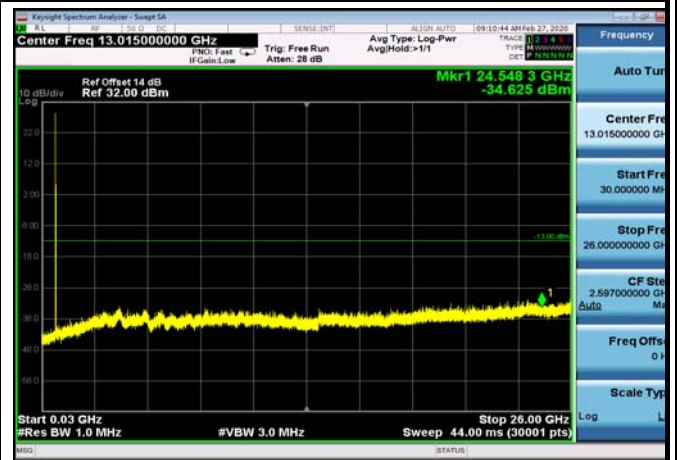

FDD12_HighRange_1.4MHz_30MHz~26GHz

FDD12_HighRange_10MHz_30MHz~26GHz

FDD12_HighRange_3MHz_30MHz~26GHz

FDD12_HighRange_5MHz_30MHz~26GHz

FDD12_LowRange_1.4MHz_30MHz~26GHz

FDD12_LowRange_10MHz_30MHz~26GHz

Conducted Band Edge

Test Result and Data

LowRange_FDD02_1.4MHz_1850.7_OneRB
_low_QPSK

LowRange_FDD02_1.4MHz_1850.7_OneRB
_low_Q16

LowRange_FDD02_1.4MHz_1850.7_fullIRB
_Low_QPSK

LowRange_FDD02_1.4MHz_1850.7_fullIRB
_Low_Q16

LowRange_FDD02_3MHz_1851.5_OneRB
_low_QPSK