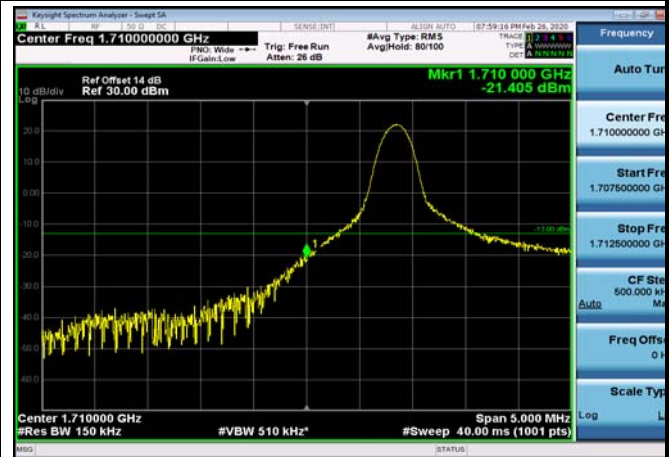

LowRange_FDD04_3MHz_1711.5_fullRB
_Low_Q16

LowRange_FDD04_5MHz_1712.5_OneRB
_low_QPSK

LowRange_FDD04_5MHz_1712.5_OneRB
_low_Q16

LowRange_FDD04_15MHz_1717.5_OneRB
_low_QPSK

LowRange_FDD04_15MHz_1717.5_OneRB
_low_Q16