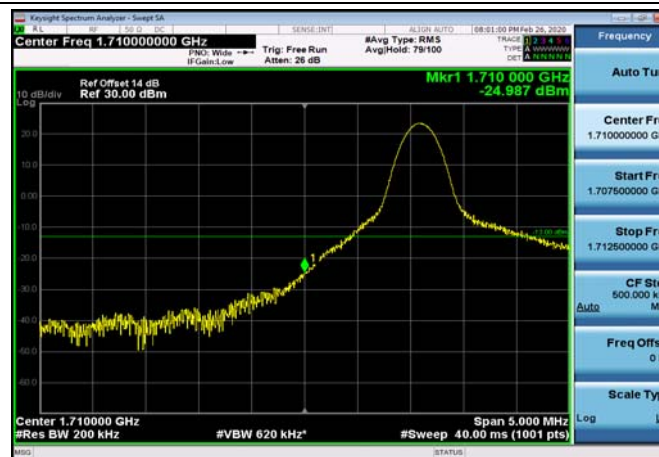

LowRange_FDD04_20MHz_1720_OneRB
_low_QPSK