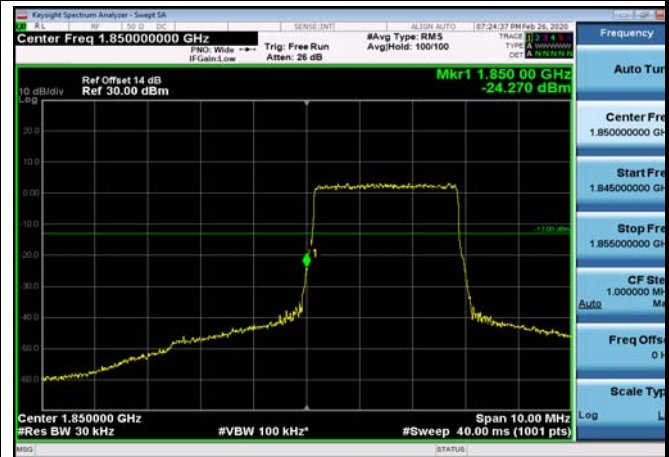

LowRange_FDD02_3MHz_1851.5_fullIRB
_Low_Q16