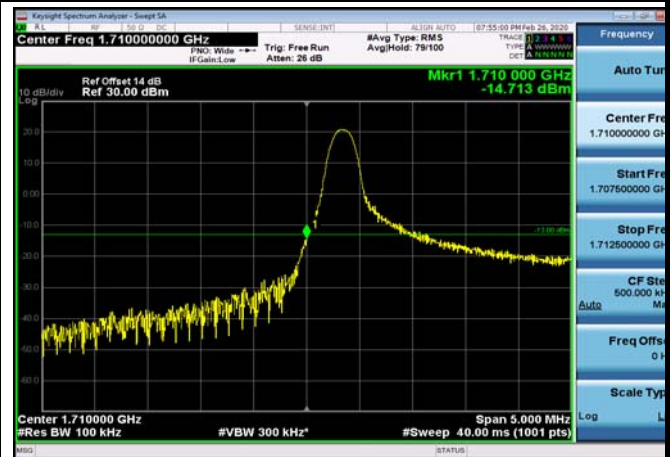

LowRange_FDD04_5MHz_1712.5_OneRB
_low_Q16