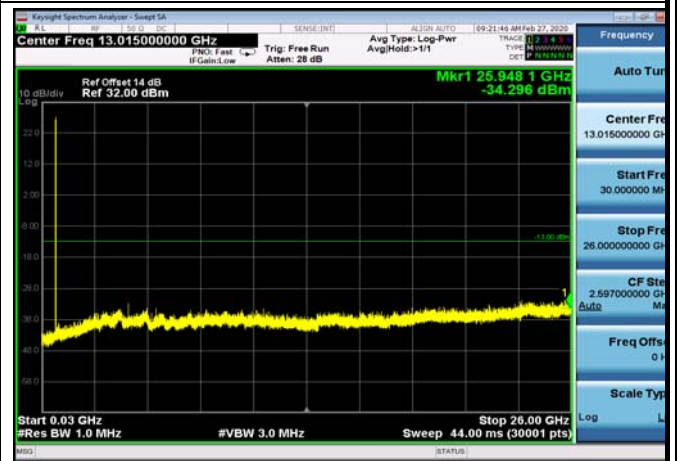

FDD12_HighRange_1.4MHz_30MHz~26GHz

FDD12_HighRange_10MHz_30MHz~26GHz

FDD12_HighRange_3MHz_30MHz~26GHz

FDD12_HighRange_5MHz_30MHz~26GHz

FDD12_LowRange_1.4MHz_30MHz~26GHz

FDD12_LowRange_10MHz_30MHz~26GHz

Conducted Band Edge

Test Result and Data

LowRange_FDD02_1.4MHz_1850.7_OneRB
_low_QPSK

LowRange_FDD02_1.4MHz_1850.7_OneRB
_low_Q16

LowRange_FDD02_1.4MHz_1850.7_fullIRB
_Low_QPSK

LowRange_FDD02_1.4MHz_1850.7_fullIRB
_Low_Q16

LowRange_FDD02_3MHz_1851.5_OneRB
_low_QPSK