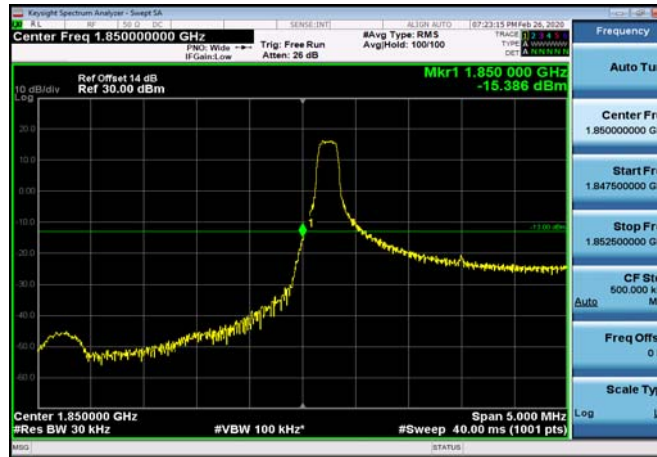

Test Result and Data

LowRange_FDD02_1.4MHz_1850.7_OneRB
_low_QPSK

LowRange_FDD02_1.4MHz_1850.7_OneRB
_low_Q16

LowRange_FDD02_1.4MHz_1850.7_fullIRB
_Low_QPSK

LowRange_FDD02_1.4MHz_1850.7_fullIRB
_Low_Q16

LowRange_FDD02_3MHz_1851.5_OneRB
_low_QPSK