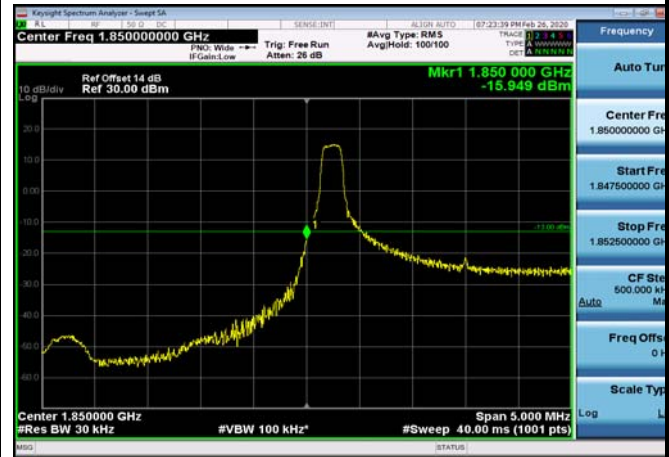

LowRange_FDD02_3MHz_1851.5_OneRB
_low_Q16