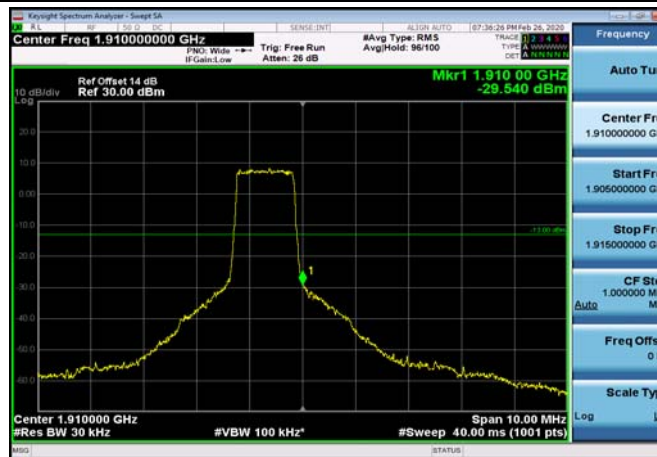

HighRange_FDD02_1.4MHz_1909.3
_fullRB_High_QPSK