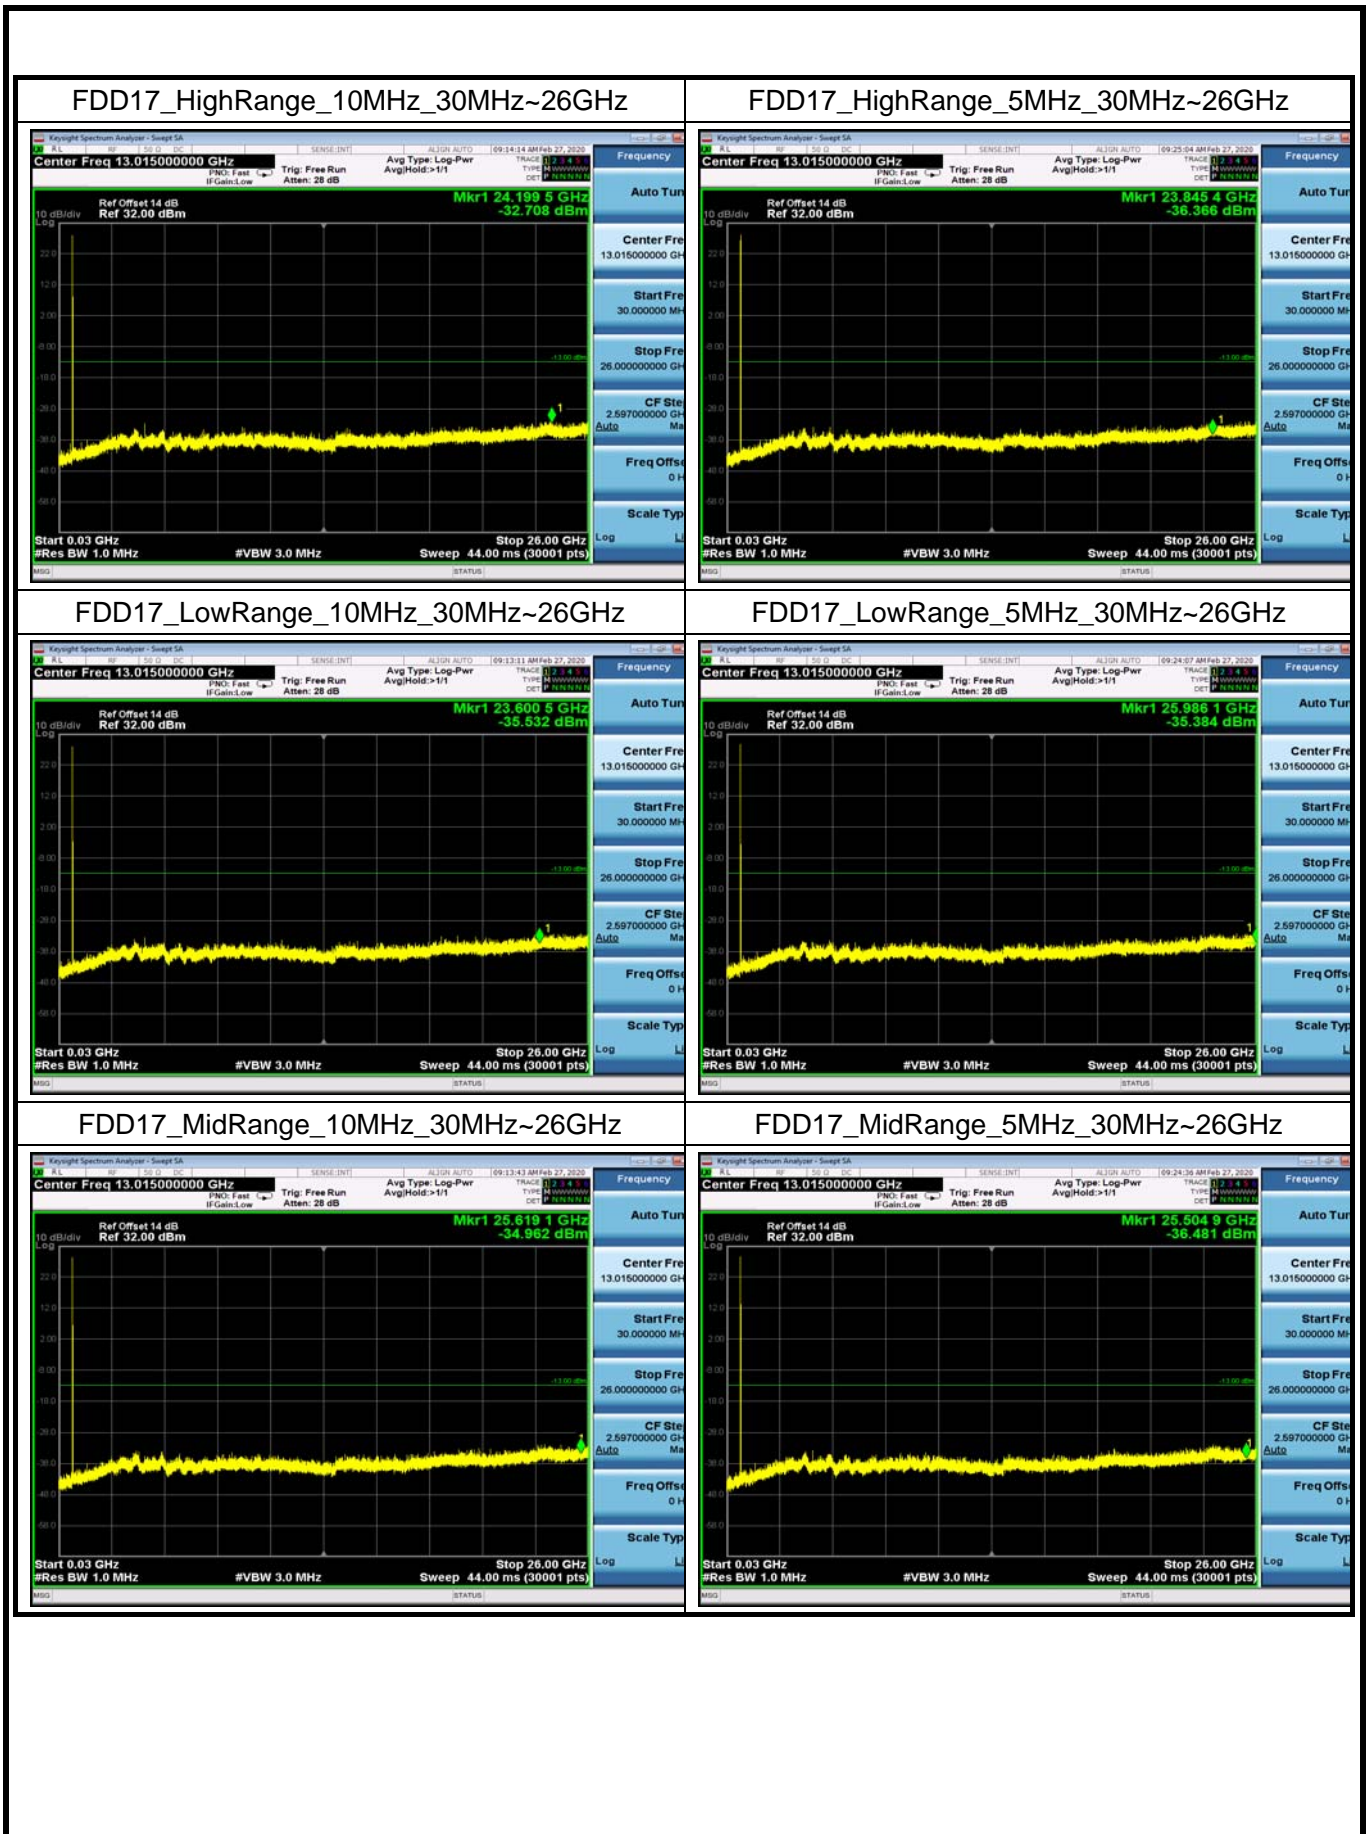

FDD12_HighRange_1.4MHz_30MHz~26GHz

FDD12_HighRange_10MHz_30MHz~26GHz

FDD12_HighRange_3MHz_30MHz~26GHz

FDD12_HighRange_5MHz_30MHz~26GHz

FDD12_LowRange_1.4MHz_30MHz~26GHz

FDD12_LowRange_10MHz_30MHz~26GHz

Conducted Band Edge

Test Result and Data

LowRange_FDD02_1.4MHz_1850.7_OneRB
_low_QPSK

LowRange_FDD02_1.4MHz_1850.7_OneRB
_low_Q16

LowRange_FDD02_1.4MHz_1850.7_fullIRB
_Low_QPSK

LowRange_FDD02_1.4MHz_1850.7_fullIRB
_Low_Q16

LowRange_FDD02_3MHz_1851.5_OneRB
_low_QPSK