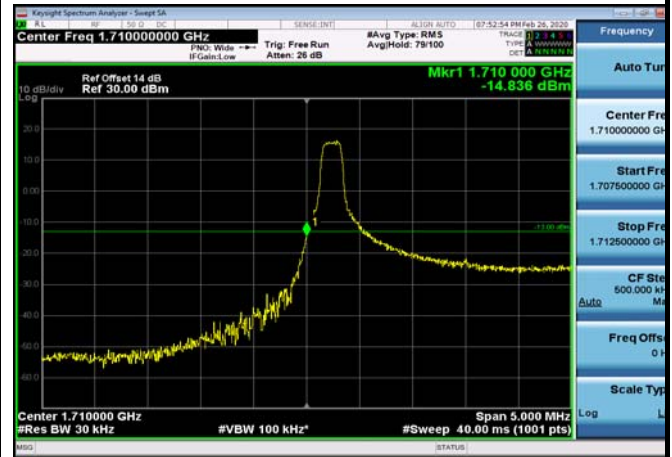

LowRange_ FDD04_1.4MHz_1710.7_fullRB
_Low_QPSK

LowRange_ FDD04_1.4MHz_1710.7_fullRB
_Low_Q16

LowRange_FDD04_3MHz_1711.5_OneRB
_low_QPSK

LowRange_FDD04_3MHz_1711.5_OneRB
_low_Q16

LowRange_FDD04_3MHz_1711.5_fullRB
_Low_QPSK