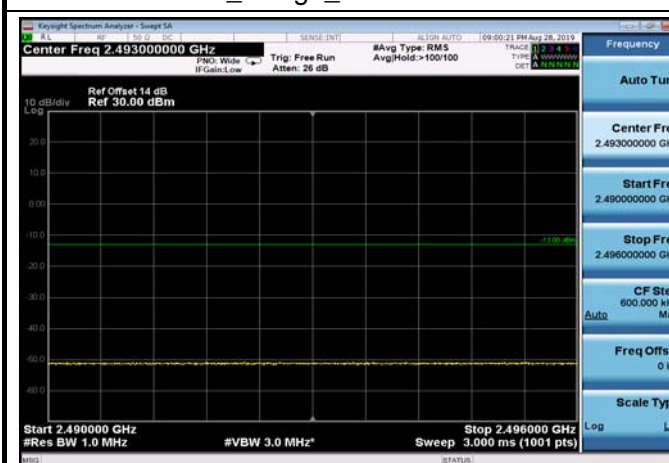

HighRange_FDD07_10MHz_2565_fullIRB
_High_QPSK

HighRange_FDD07_10MHz_2565_fullIRB
_High_Q16

FDD07_10MHz_2565_QPSK_fullIRB_ExtraBan
ds_Range_2475~2490

FDD07_10MHz_2565_QPSK_fullIRB_ExtraBan
ds_Range_2490~2496