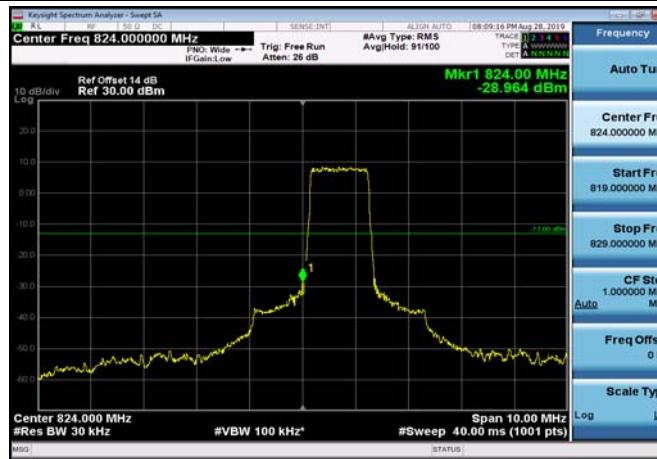

HighRange_FDD04_20MHz_1745_OneRB
_high_Q16

HighRange_FDD04_20MHz_1745_fullRB
_High_QPSK

HighRange_FDD04_20MHz_1745_fullRB
_High_Q16

LowRange_FDD05_1.4MHz_824.7_OneRB
_low_QPSK

LowRange_FDD05_1.4MHz_824.7_OneRB
_low_Q16

LowRange_FDD05_1.4MHz_824.7_fullIRB
_Low_QPSK

LowRange_FDD05_1.4MHz_824.7_fullIRB
_Low_Q16

LowRange_FDD05_3MHz_825.5_OneRB
_low_QPSK

LowRange_FDD05_3MHz_825.5_OneRB
_low_Q16

LowRange_FDD05_3MHz_825.5_fullRB
_Low_QPSK