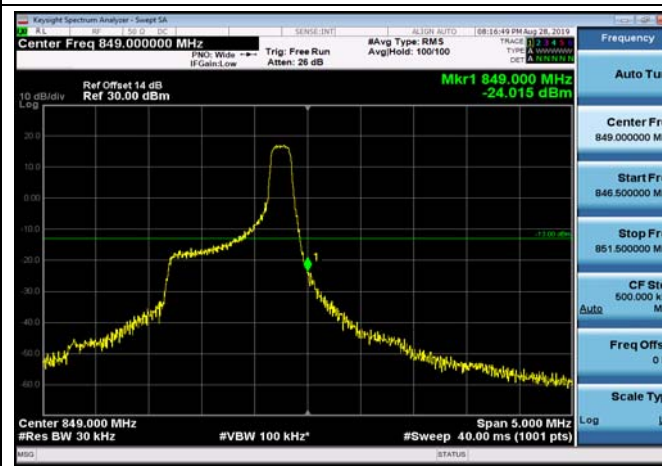

LowRange_FDD05_10MHz_829_OneRB
_low_QPSK

LowRange_FDD05_10MHz_829_OneRB
_low_Q16

LowRange_FDD05_10MHz_829_fullRB
_Low_QPSK

LowRange_FDD05_10MHz_829_fullRB
_Low_Q16

HighRange_FDD05_1.4MHz_848.3_OneRB
_high_QPSK