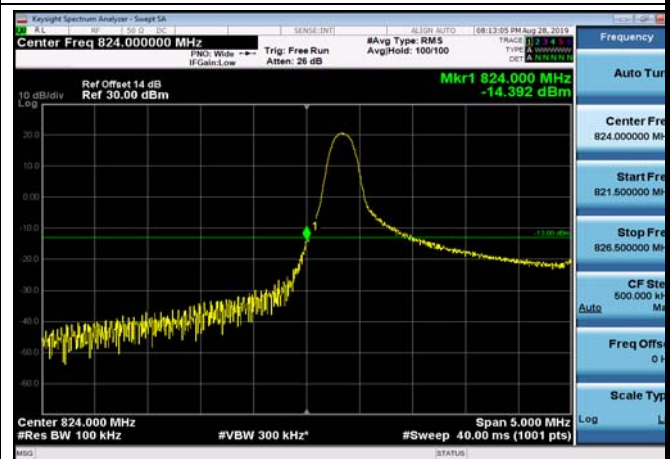

LowRange_FDD05_5MHz_826.5_fullRB
_Low_Q16

LowRange_FDD05_5MHz_826.5_OneRB
_low_Q16