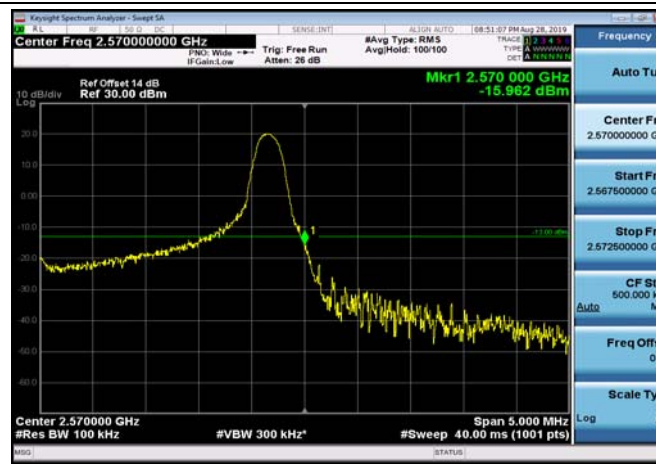

HighRange_FDD07_5MHz_2567.5_OneRB
_high_QPSK