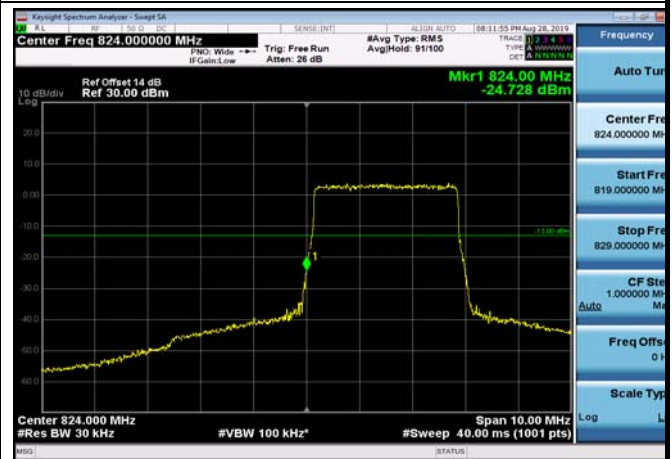

LowRange_FDD05_5MHz_826.5_OneRB
_low_Q16

LowRange_FDD05_3MHz_825.5_fullRB
_Low_Q16