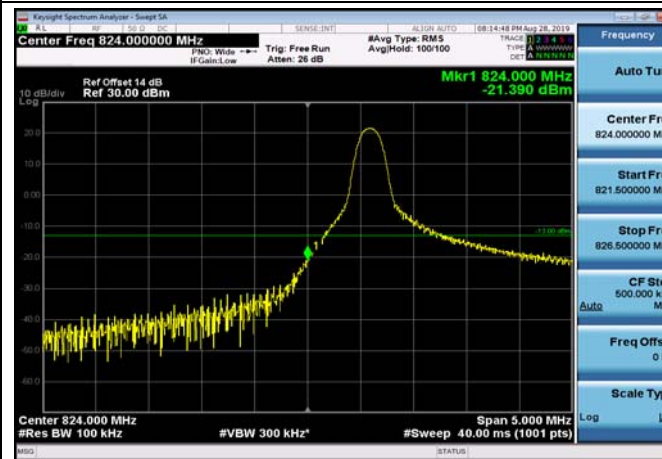

LowRange_FDD05_10MHz_829_fullRB
_Low_QPSK

LowRange_FDD05_10MHz_829_OneRB
_low_QPSK