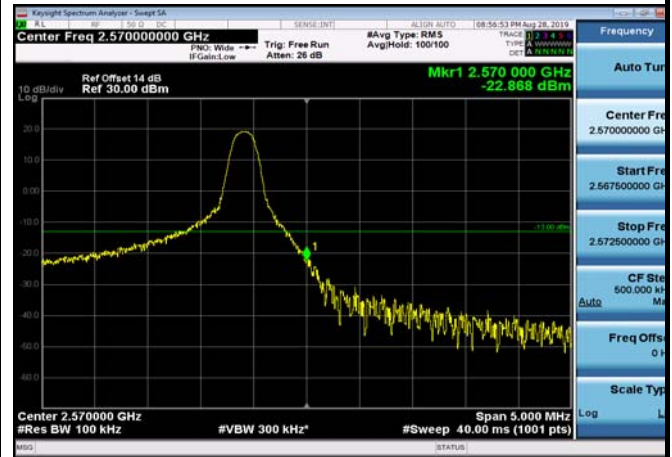

FDD07_5MHz_2567.5_QPSK_fullRB_ExtraBands_Range_2576~2595

HighRange_FDD07_10MHz_2565_OneRB
_high_QPSK

HighRange_FDD07_10MHz_2565_OneRB
_high_Q16

FDD07_10MHz_2565_Q16_OneRB_high
_ExtraBands_Range_2570~2575