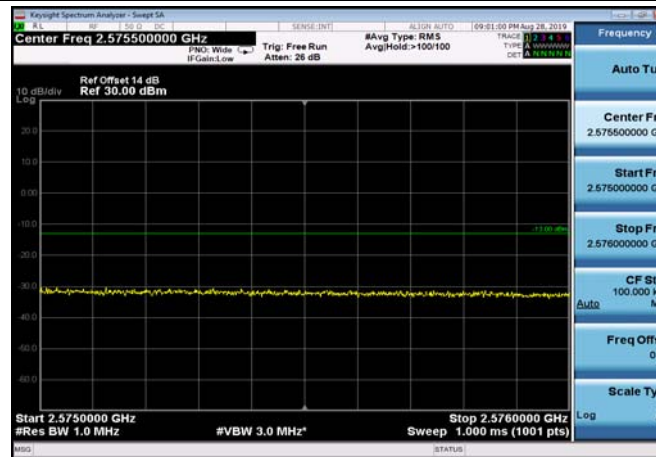

HighRange_FDD07_15MHz_2562.5_OneRB
_high_QPSK

FDD07_10MHz_2565_QPSK_fullRB_ExtraBan
ds_Range_2575~2576