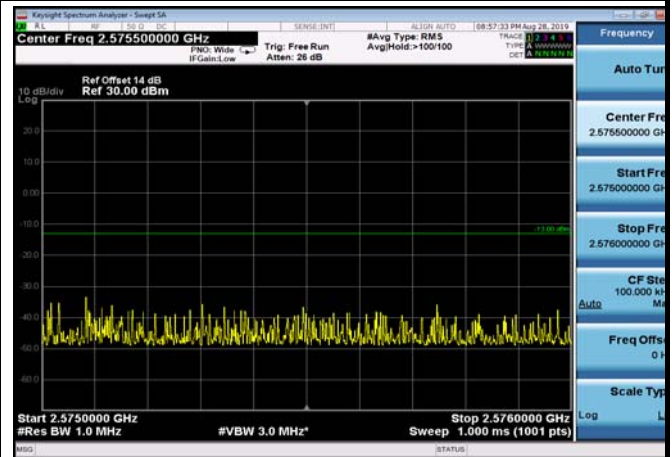

FDD07_10MHz_2565_QPSK_OneRB_low
_ExtraBands_Range_2475~2490

FDD07_10MHz_2565_Q16_OneRB_high
_ExtraBands_Range_2575~2576