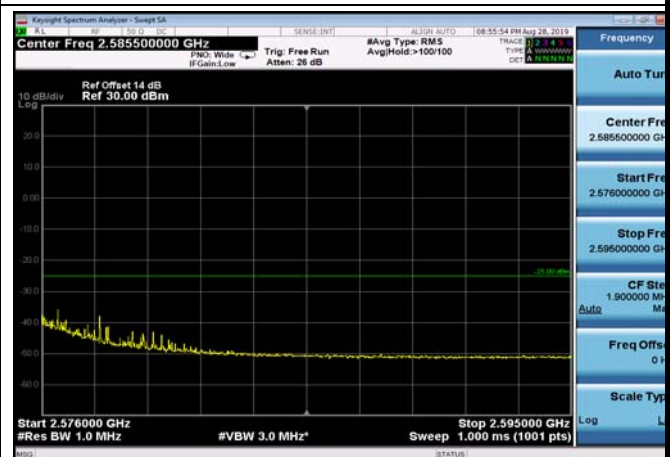

HighRange_FDD07_10MHz_2565_OneRB
_high_Q16

FDD07_5MHz_2567.5_QPSK_fullRB_ExtraBands_Range_2576~2595