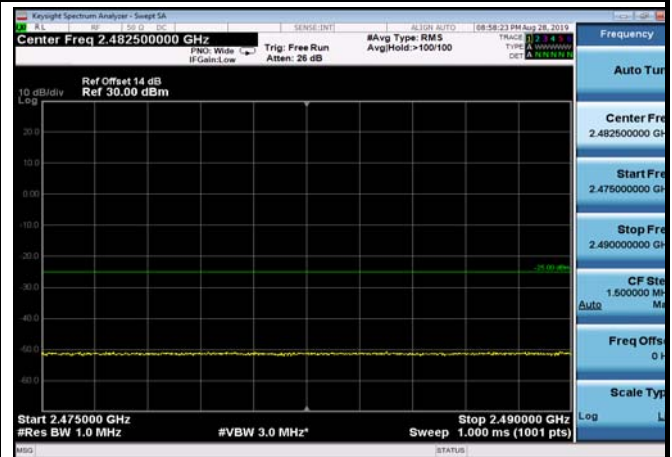

HighRange_FDD07_10MHz_2565_fullIRB
_High_QPSK

FDD07_10MHz_2565_QPSK_OneRB_low
_ExtraBands_Range_2475~2490