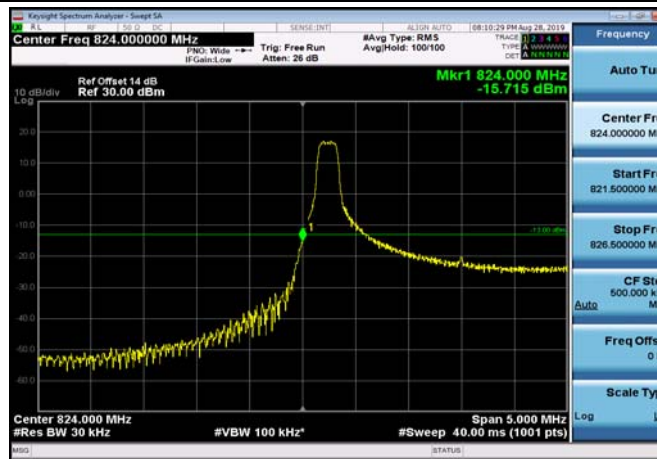

LowRange_FDD05_3MHz_825.5_OneRB
_low_QPSK