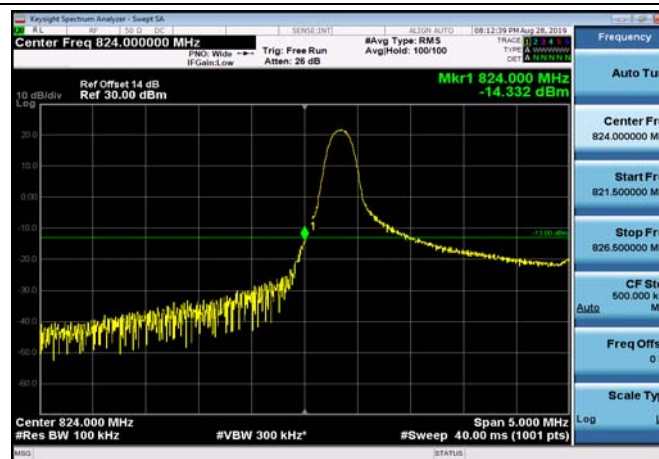

LowRange_FDD05_5MHz_826.5_fullRB
_Low_QPSK

LowRange_FDD05_5MHz_826.5_OneRB
_low_QPSK