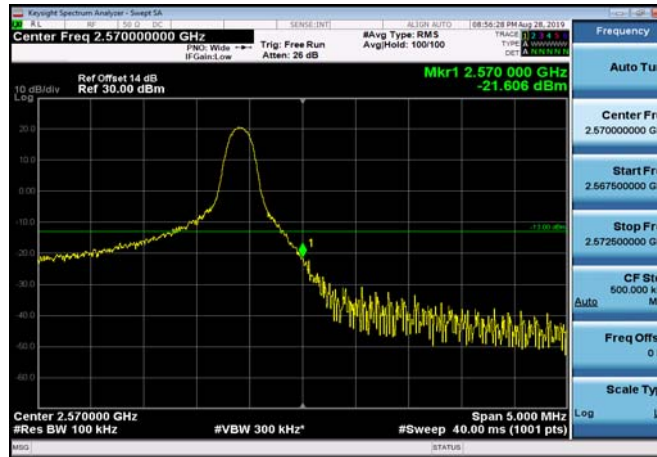

FDD07_10MHz_2565_Q16_OneRB_high
_ExtraBands_Range_2570~2575

HighRange_FDD07_10MHz_2565_OneRB
_high_QPSK