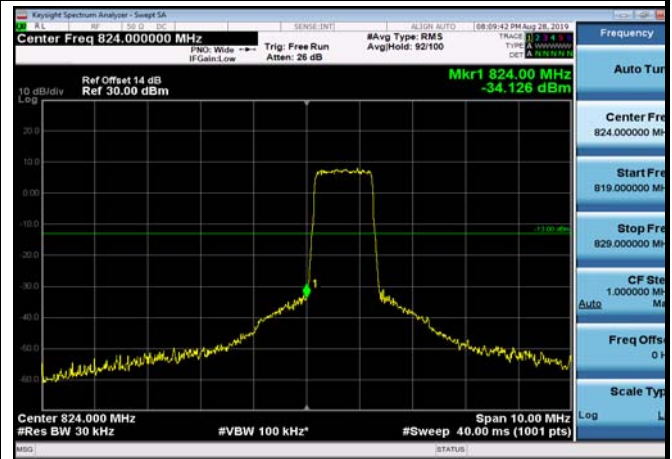

LowRange_FDD05_3MHz_825.5_OneRB
_low_Q16

LowRange_FDD05_1.4MHz_824.7_fullIRB
_Low_Q16