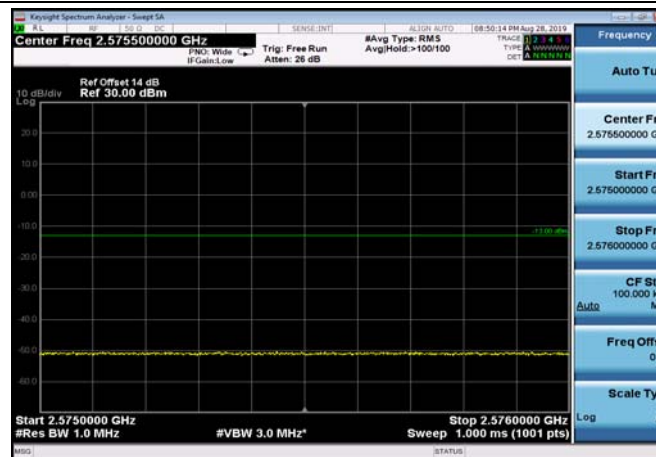

HighRange_FDD07_5MHz_2567.5_OneRB
_high_QPSK

FDD07_20MHz_2510_Q16_fullRB_ExtraBand
s_Range_2575~2576