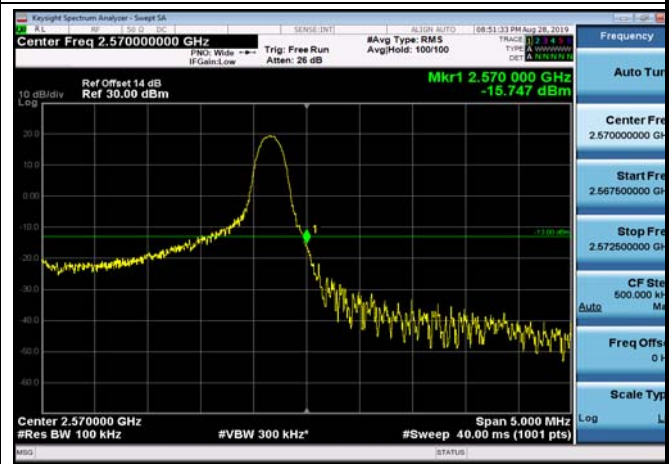

FDD07_20MHz_2510_Q16_fullRB_ExtraBand
s_Range_2575~2576

FDD07_20MHz_2510_Q16_fullRB_ExtraBand
s_Range_2576~2595

HighRange_FDD07_5MHz_2567.5_OneRB
_high_QPSK

HighRange_FDD07_5MHz_2567.5_OneRB
_high_Q16

HighRange_FDD07_5MHz_2567.5_fullRB_High_Q16