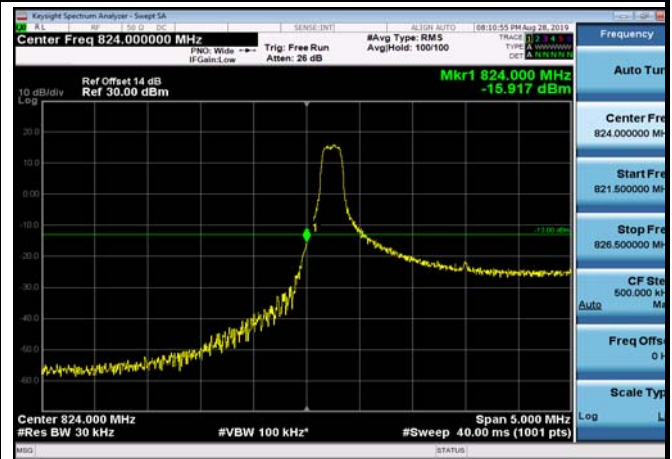

LowRange_FDD05_1.4MHz_824.7_fullIRB
_Low_QPSK

LowRange_FDD05_1.4MHz_824.7_fullIRB
_Low_Q16

LowRange_FDD05_3MHz_825.5_OneRB
_low_QPSK

LowRange_FDD05_3MHz_825.5_OneRB
_low_Q16

LowRange_FDD05_3MHz_825.5_fullRB
_Low_QPSK