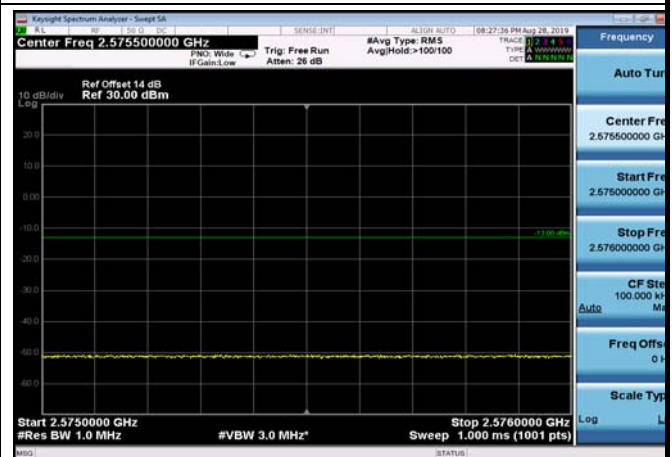

LowRange_FDD07_5MHz_2502.5_OneRB
_low_QPSK

FDD07_5MHz_2502.5_QPSK_OneRB_high
_ExtraBands_Range_2575~2576