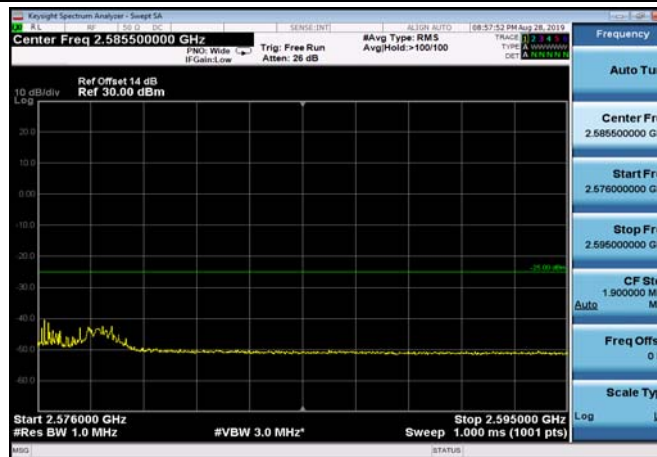

FDD07_10MHz_2565_Q16_OneRB_high
_ExtraBands_Range_2576~2595