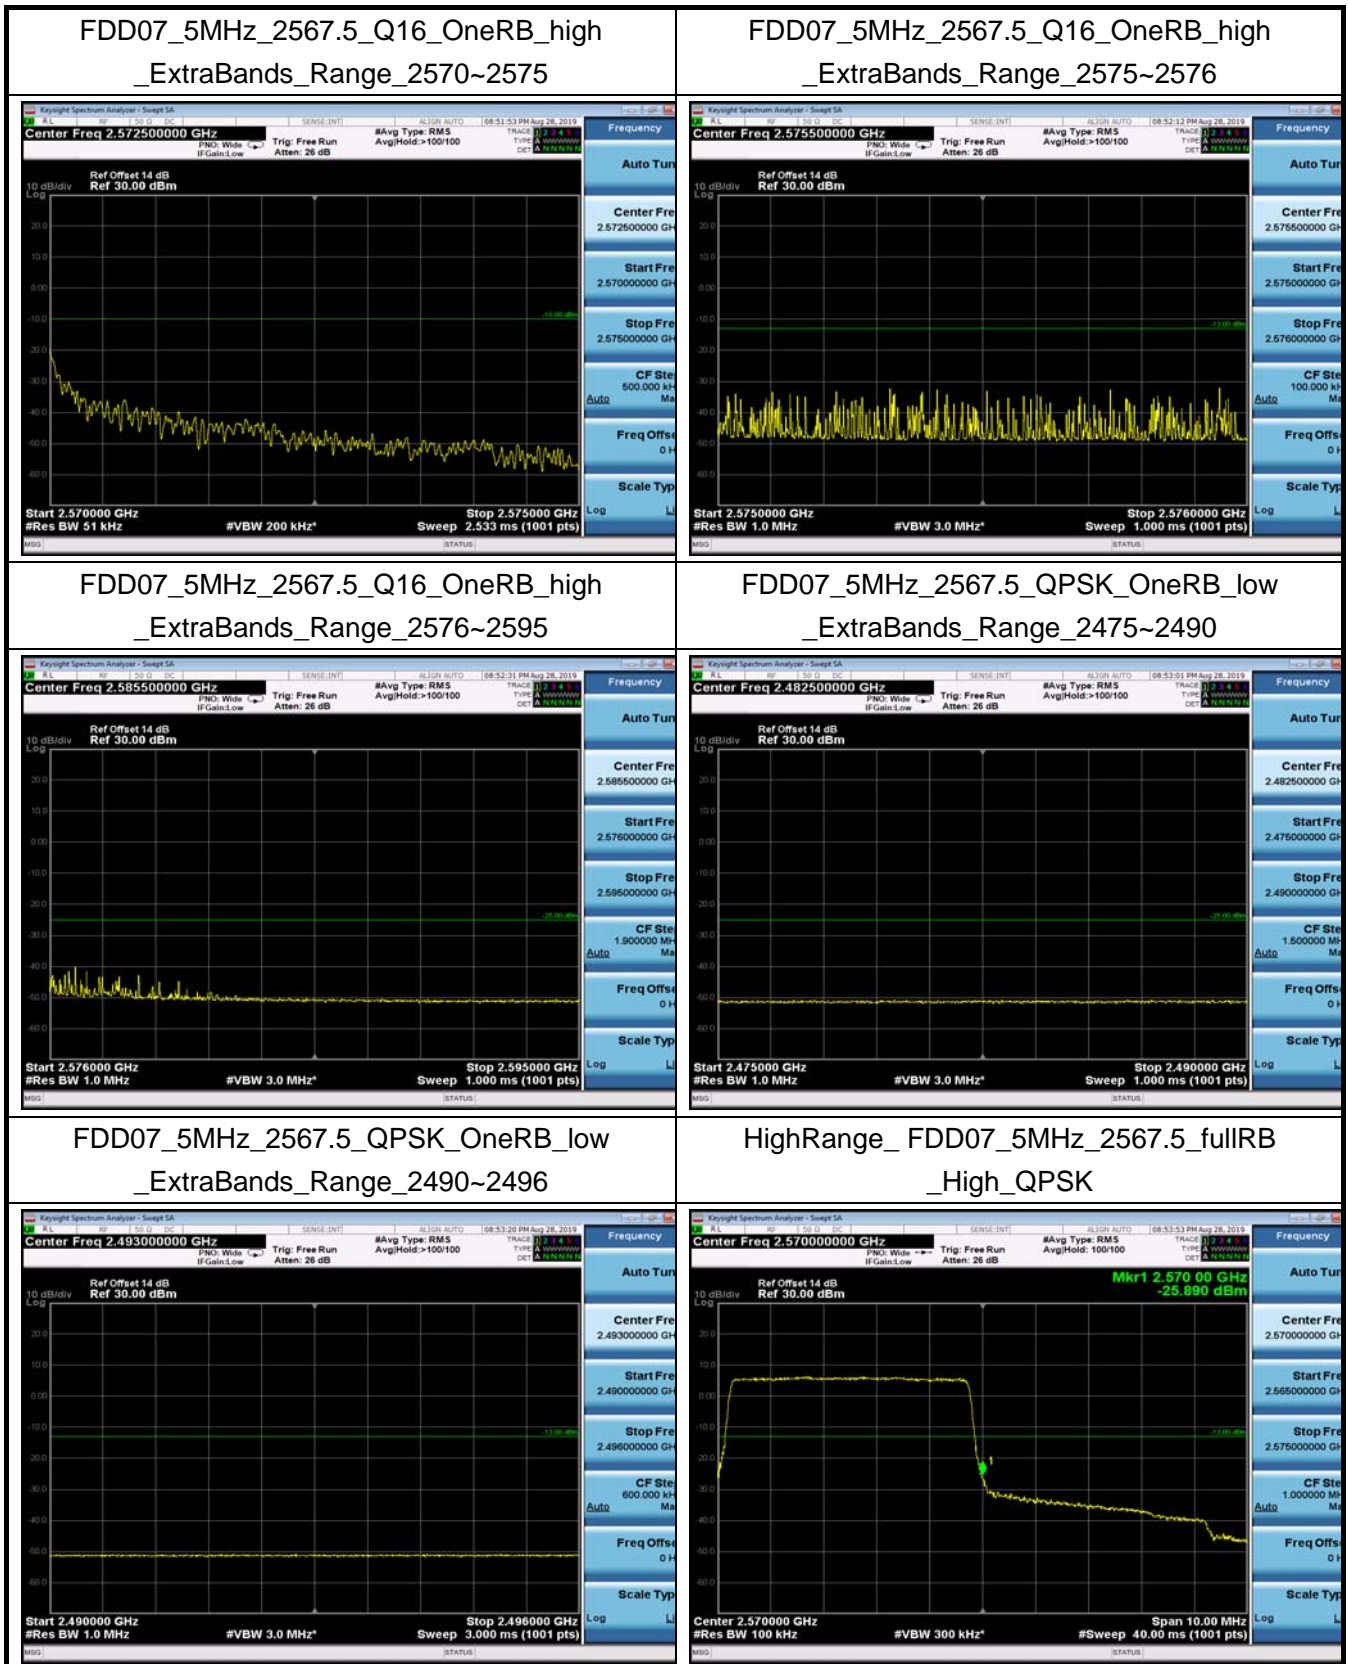

FDD07_20MHz_2510_Q16_fullRB_ExtraBand
s_Range_2575~2576

FDD07_20MHz_2510_Q16_fullRB_ExtraBand
s_Range_2576~2595

HighRange_FDD07_5MHz_2567.5_OneRB
_high_QPSK

HighRange_FDD07_5MHz_2567.5_OneRB
_high_Q16

HighRange_FDD07_5MHz_2567.5_fullRB_High_Q16