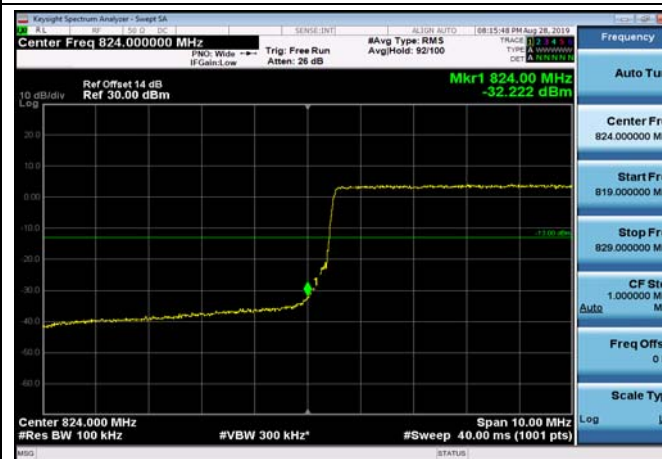

HighRange_FDD05_1.4MHz_848.3_OneRB
_high_QPSK

LowRange_FDD05_10MHz_829_fullRB
_Low_QPSK