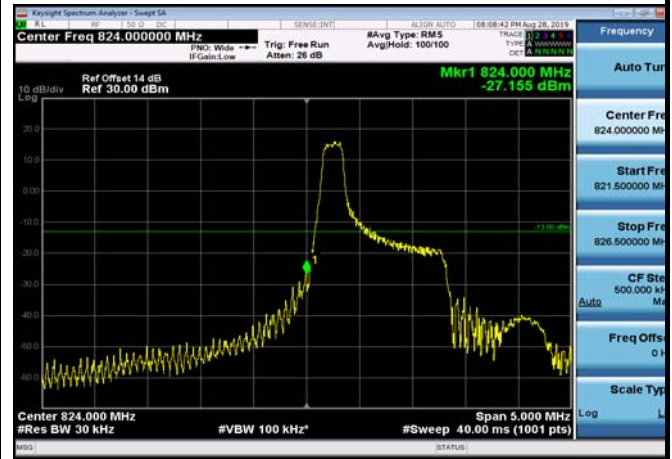

HighRange_FDD04_20MHz_1745_OneRB
_high_Q16

HighRange_FDD04_20MHz_1745_fullRB
_High_QPSK

HighRange_FDD04_20MHz_1745_fullRB
_High_Q16

LowRange_FDD05_1.4MHz_824.7_OneRB
_low_QPSK

LowRange_FDD05_1.4MHz_824.7_OneRB
_low_Q16