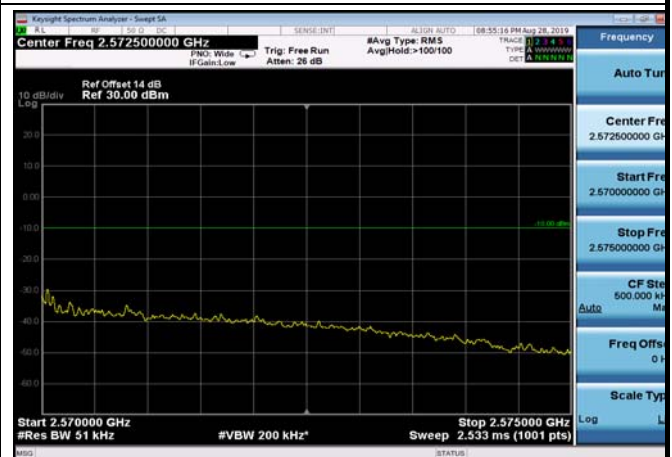

FDD07_5MHz_2567.5_QPSK_fullRB_ExtraBands_Range_2576~2595

FDD07_5MHz_2567.5_QPSK_fullRB_ExtraBands_Range_2570~2575