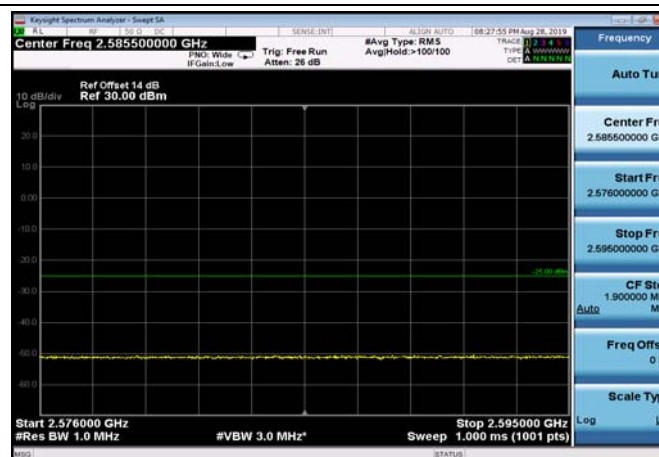

FDD07_5MHz_2502.5_QPSK_OneRB_high
_ExtraBands_Range_2576~2595