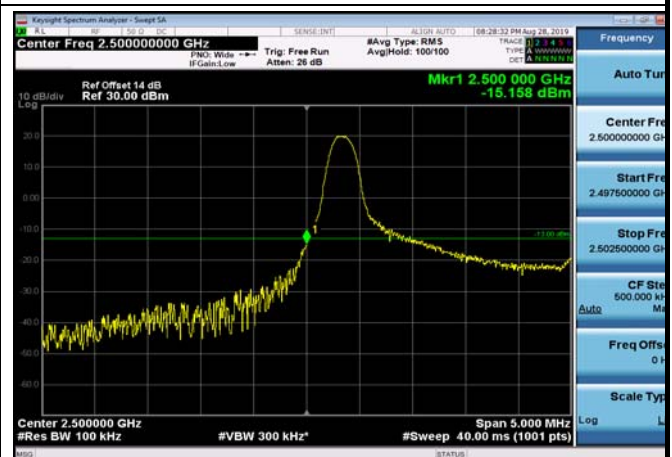

FDD07_5MHz_2502.5_Q16_OneRB_low_ExtraBands_Range_2475~2490

LowRange_FDD07_5MHz_2502.5_OneRB
_low_QPSK