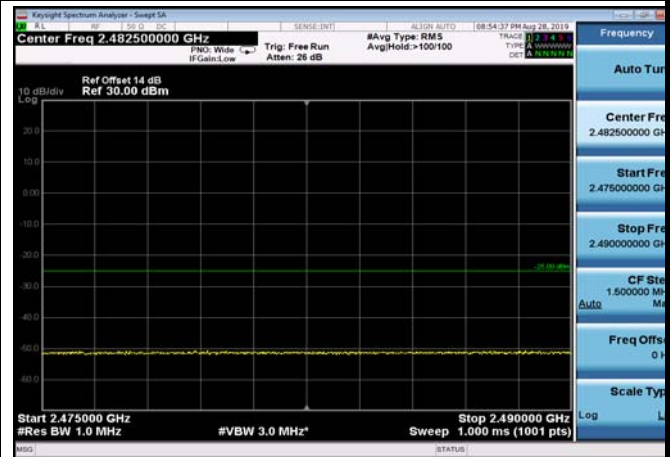

FDD07_5MHz_2567.5_QPSK_fullRB_ExtraBands_Range_2570~2575

FDD07_5MHz_2567.5_QPSK_fullRB_ExtraBands_Range_2475~2490