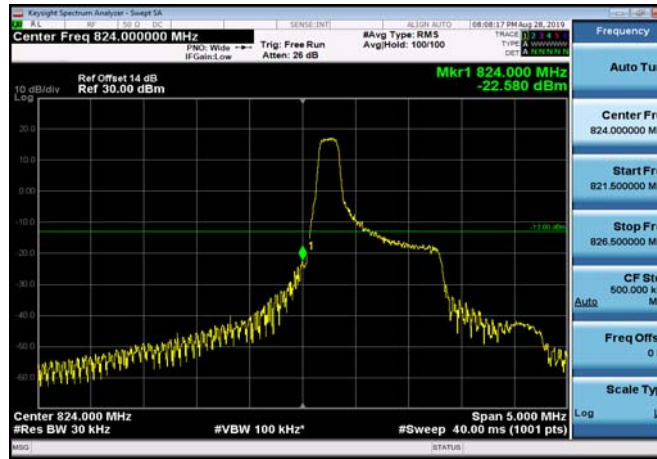

HighRange_FDD04_20MHz_1745_OneRB
_high_Q16

HighRange_FDD04_20MHz_1745_fullRB
_High_QPSK

HighRange_FDD04_20MHz_1745_fullRB
_High_Q16

LowRange_FDD05_1.4MHz_824.7_OneRB
_low_QPSK

LowRange_FDD05_1.4MHz_824.7_OneRB
_low_Q16