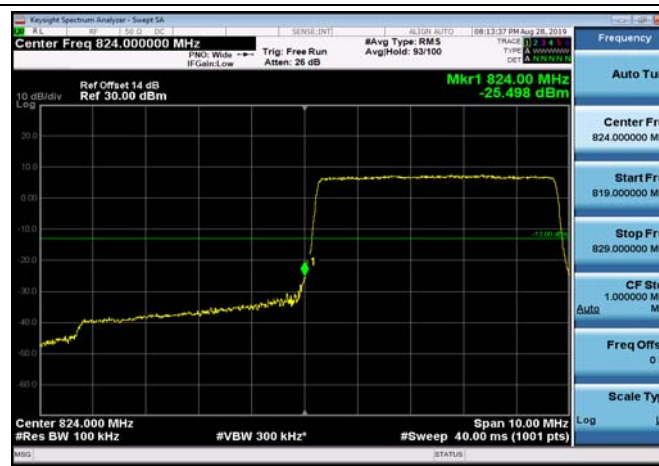

LowRange_FDD05_3MHz_825.5_fullRB
_Low_Q16

LowRange_FDD05_5MHz_826.5_OneRB
_low_QPSK

LowRange_FDD05_5MHz_826.5_OneRB
_low_Q16

LowRange_FDD05_5MHz_826.5_fullRB
_Low_QPSK

LowRange_FDD05_5MHz_826.5_fullRB
_Low_Q16

LowRange_FDD05_10MHz_829_OneRB
_low_QPSK

LowRange_FDD05_10MHz_829_OneRB
_low_Q16

LowRange_FDD05_10MHz_829_fullRB
_Low_QPSK

LowRange_FDD05_10MHz_829_fullRB
_Low_Q16

HighRange_FDD05_1.4MHz_848.3_OneRB
_high_QPSK