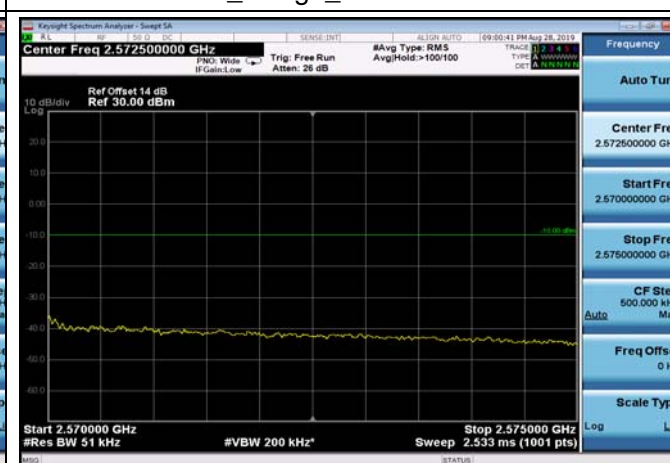

FDD07_10MHz_2565_QPSK_fullRB_ExtraBan
ds_Range_2576~2595

FDD07_10MHz_2565_QPSK_fullIRB_ExtraBan
ds_Range_2570~2575