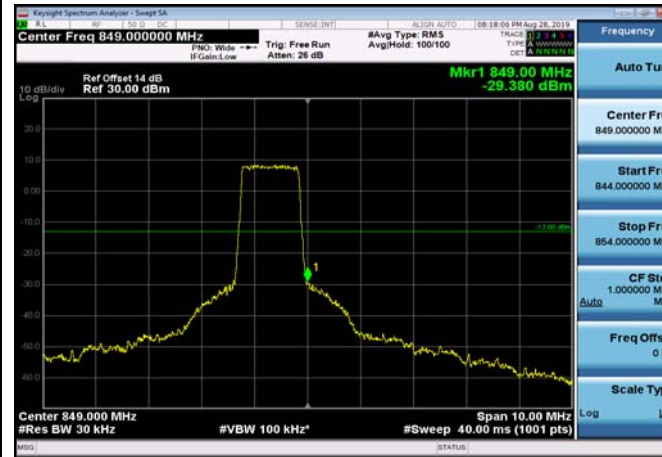

HighRange_FDD05_3MHz_847.5_OneRB_high_QPSK

HighRange_FDD05_1.4MHz_848.3_fullRB_High_QPSK