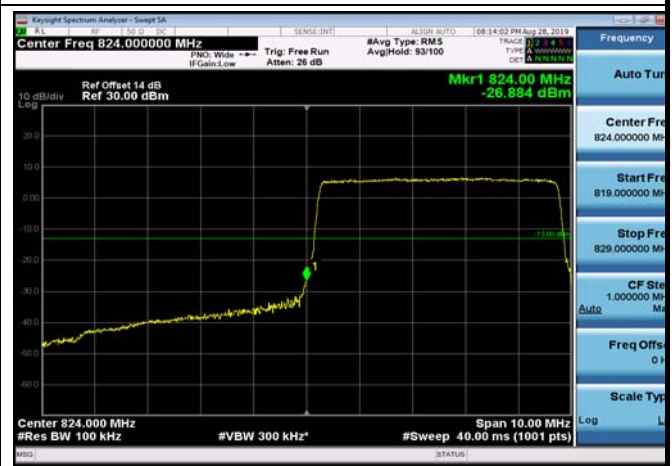

LowRange_FDD05_3MHz_825.5_fullRB
_Low_Q16

LowRange_FDD05_5MHz_826.5_OneRB
_low_QPSK

LowRange_FDD05_5MHz_826.5_OneRB
_low_Q16

LowRange_FDD05_5MHz_826.5_fullRB
_Low_QPSK

LowRange_FDD05_5MHz_826.5_fullRB
_Low_Q16

LowRange_FDD05_10MHz_829_OneRB
_low_QPSK

LowRange_FDD05_10MHz_829_OneRB
_low_Q16

LowRange_FDD05_10MHz_829_fullRB
_Low_QPSK

LowRange_FDD05_10MHz_829_fullRB
_Low_Q16

HighRange_FDD05_1.4MHz_848.3_OneRB
_high_QPSK