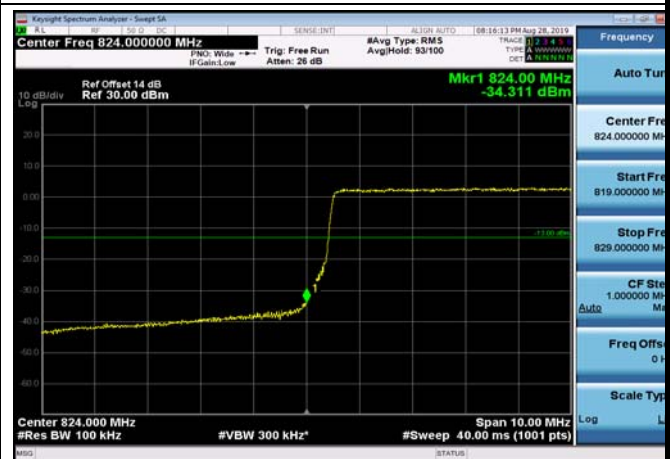

LowRange_FDD05_10MHz_829_OneRB
_low_QPSK

LowRange_FDD05_10MHz_829_OneRB
_low_Q16

LowRange_FDD05_10MHz_829_fullRB
_Low_QPSK

LowRange_FDD05_10MHz_829_fullRB
_Low_Q16

HighRange_FDD05_1.4MHz_848.3_OneRB
_high_QPSK