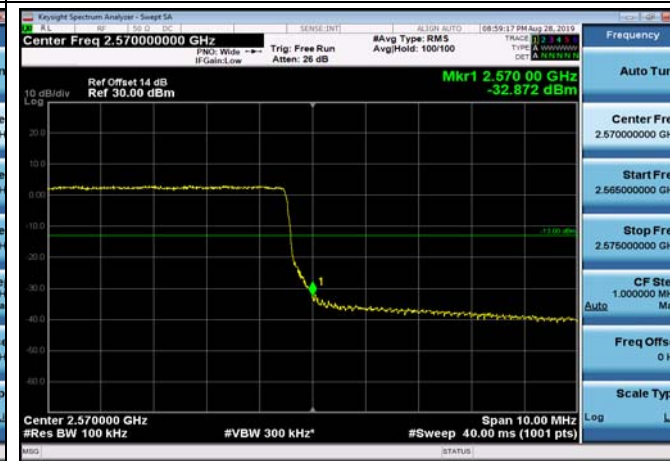

FDD07_10MHz_2565_QPSK_fullIRB_ExtraBan
ds_Range_2475~2490

HighRange_FDD07_10MHz_2565_fullIRB
_High_QPSK