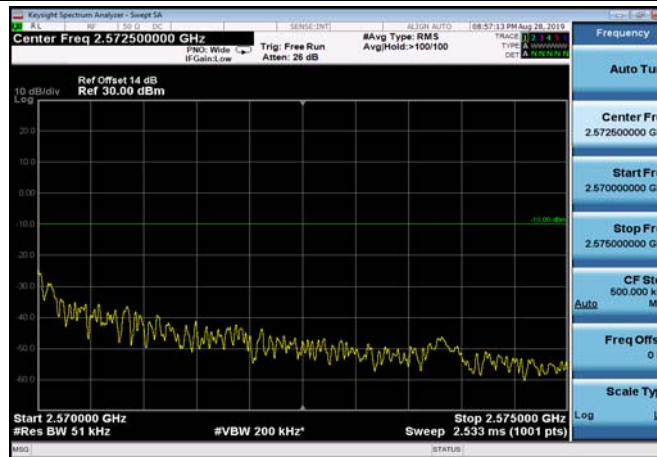

FDD07_5MHz_2567.5_QPSK_fullRB_ExtraBands_Range_2576~2595

HighRange_FDD07_10MHz_2565_OneRB
_high_QPSK

HighRange_FDD07_10MHz_2565_OneRB
_high_Q16

FDD07_10MHz_2565_Q16_OneRB_high
_ExtraBands_Range_2570~2575