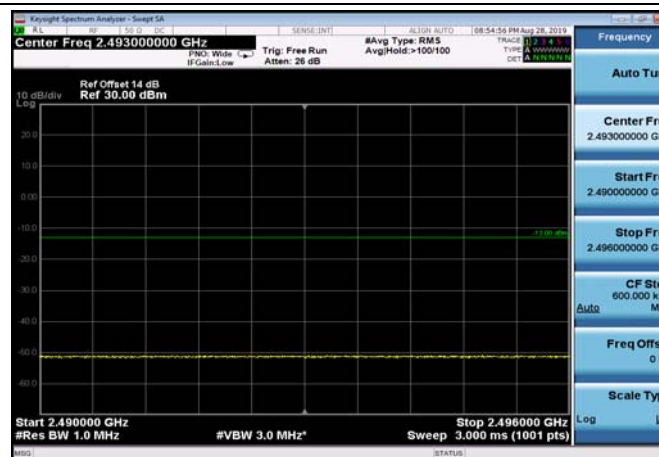

FDD07_5MHz_2567.5_QPSK_fullRB_ExtraBands_Range_2575~2576

FDD07_5MHz_2567.5_QPSK_fullRB_ExtraBands_Range_2490~2496