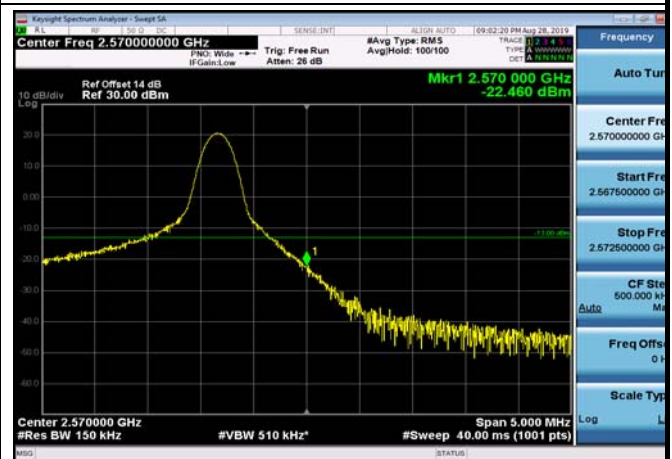

FDD07_15MHz_2562.5_Q16_OneRB_high
_ExtraBands_Range_2575~2576

HighRange_FDD07_15MHz_2562.5_OneRB
_high_Q16