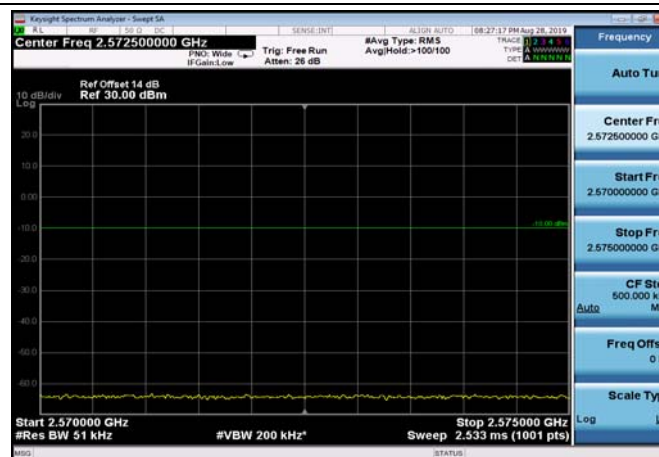

HighRange_FDD05_3MHz_847.5_fullRB_High_QPSK

HighRange_FDD05_3MHz_847.5_fullRB_High_Q16

HighRange_FDD05_10MHz_844_fullRB
_High_QPSK

HighRange_FDD05_10MHz_844_fullRB
_High_Q16

FDD07_5MHz_2502.5_QPSK_OneRB_high
_ExtraBands_Range_2570~2575