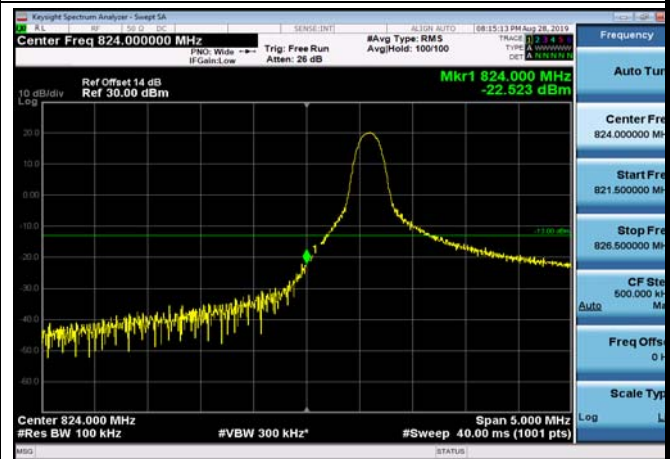

LowRange_FDD05_10MHz_829_fullRB
_Low_Q16

LowRange_FDD05_10MHz_829_OneRB
_low_Q16