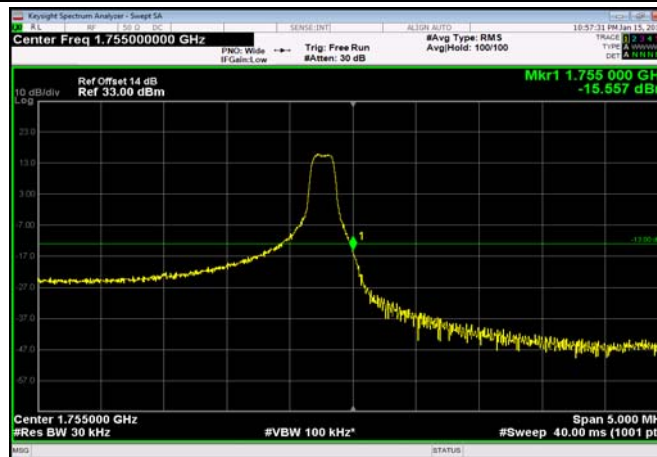

HighRange_FDD04_3MHz_1753.5_OneRB
_high_QPSK