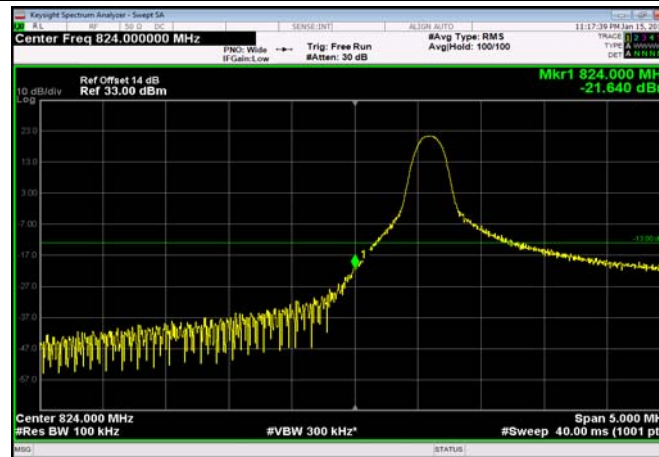

LowRange_ FDD05_5MHz_826.5_fullRB
_Low_QPSK

LowRange_ FDD05_5MHz_826.5_fullRB
_Low_Q16

LowRange_FDD05_10MHz_829_OneRB
_low_QPSK

LowRange_FDD05_10MHz_829_OneRB
_low_Q16

LowRange_FDD05_10MHz_829_fullRB
_Low_QPSK