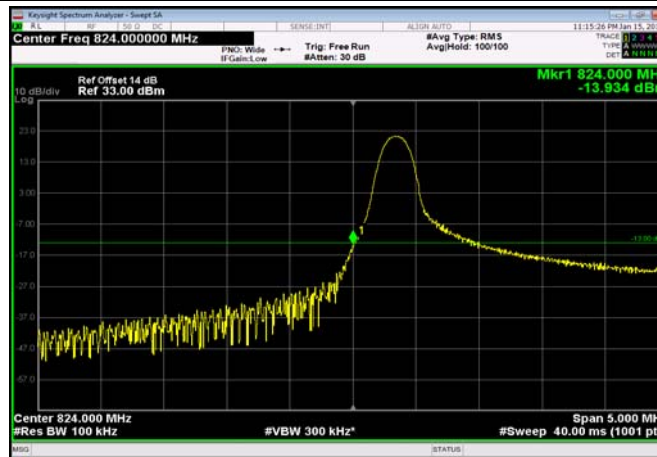

LowRange_FDD05_3MHz_825.5_OneRB
_low_Q16

LowRange_ FDD05_3MHz_825.5_fullRB
_Low_QPSK

LowRange_ FDD05_3MHz_825.5_fullRB
_Low_Q16

LowRange_ FDD05_5MHz_826.5_OneRB
_low_QPSK

LowRange_ FDD05_5MHz_826.5_OneRB
_low_Q16