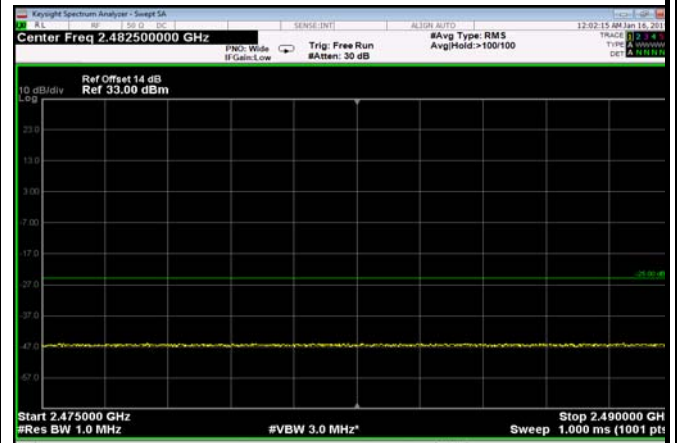

FDD07_10MHz_2565_QPSK_OneRB_low
_ExtraBands_Range_2475~2490

HighRange_FDD07_10MHz_2565_fullIRB
_High_QPSK