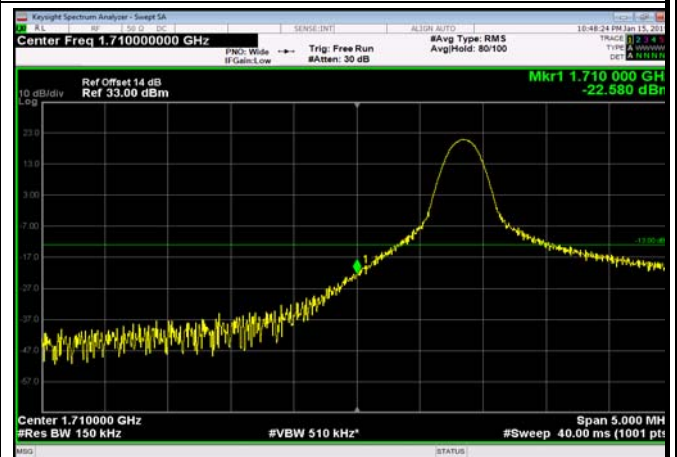

LowRange_FDD04_10MHz_1715_fullRB
_Low_QPSK

LowRange_FDD04_10MHz_1715_fullRB
_Low_Q16

LowRange_FDD04_15MHz_1717.5_OneRB
_low_QPSK

LowRange_FDD04_15MHz_1717.5_OneRB
_low_Q16

LowRange_FDD04_15MHz_1717.5_fullRB
_Low_QPSK