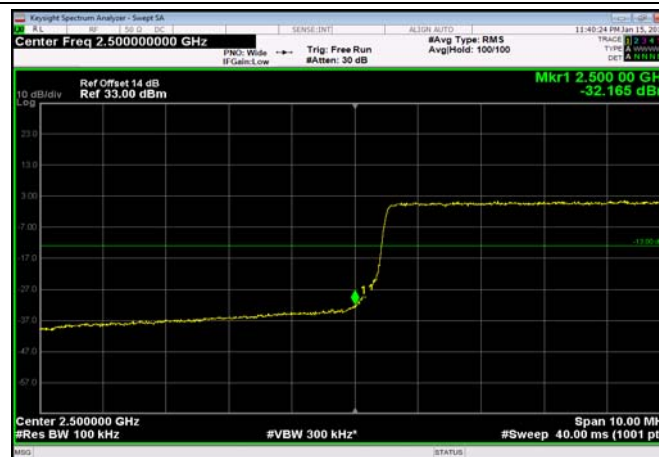

LowRange_FDD07_10MHz_2505_fullRB_Low_Q16