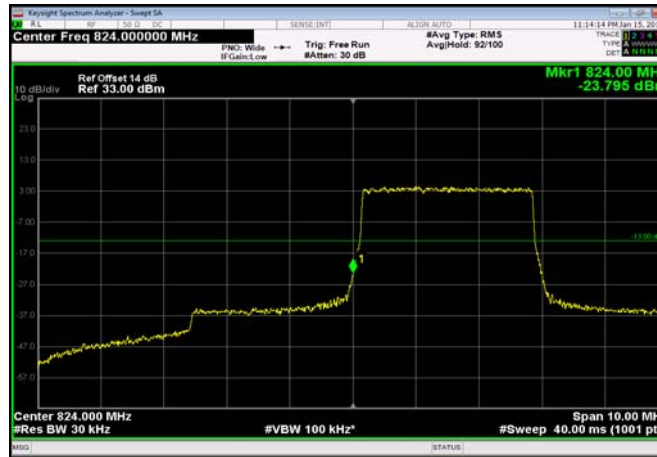

LowRange_ FDD05_5MHz_826.5_OneRB
_low_QPSK

LowRange_ FDD05_3MHz_825.5_fullRB
_Low_QPSK