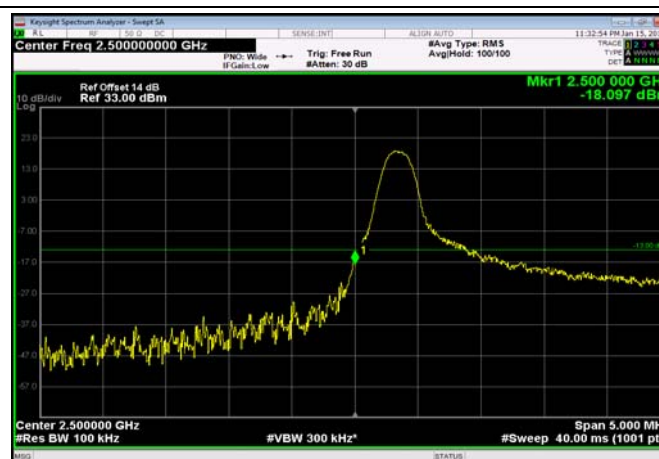

LowRange_FDD07_5MHz_2502.5_OneRB
_low_Q16