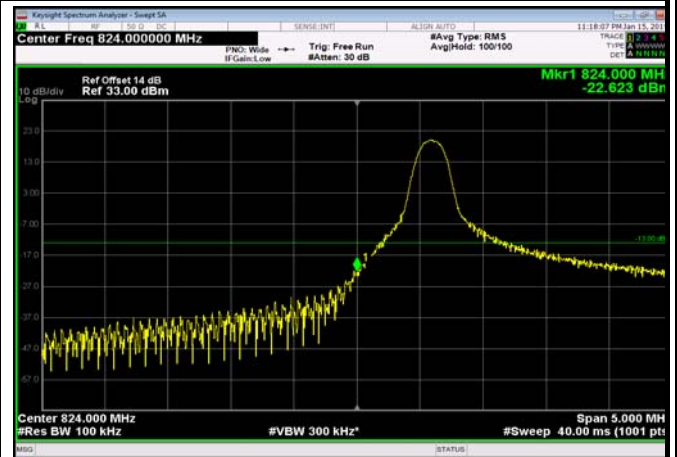

LowRange_ FDD05_5MHz_826.5_fullRB
_Low_QPSK

LowRange_ FDD05_5MHz_826.5_fullRB
_Low_Q16

LowRange_FDD05_10MHz_829_OneRB
_low_QPSK

LowRange_FDD05_10MHz_829_OneRB
_low_Q16

LowRange_FDD05_10MHz_829_fullRB
_Low_QPSK