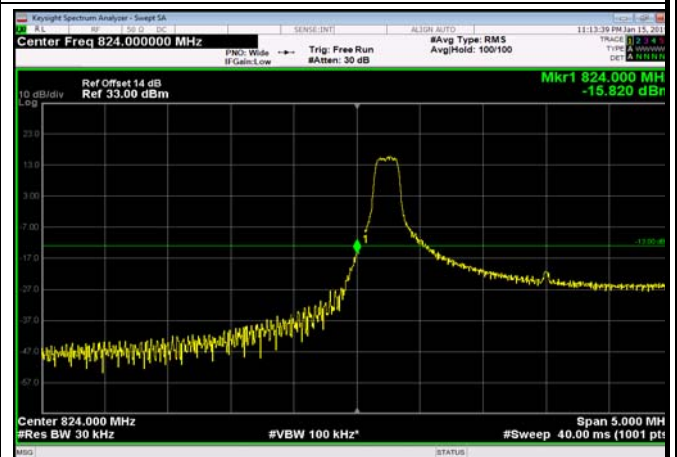

LowRange_ FDD05_3MHz_825.5_fullRB
_Low_Q16

LowRange_FDD05_3MHz_825.5_OneRB
_low_Q16