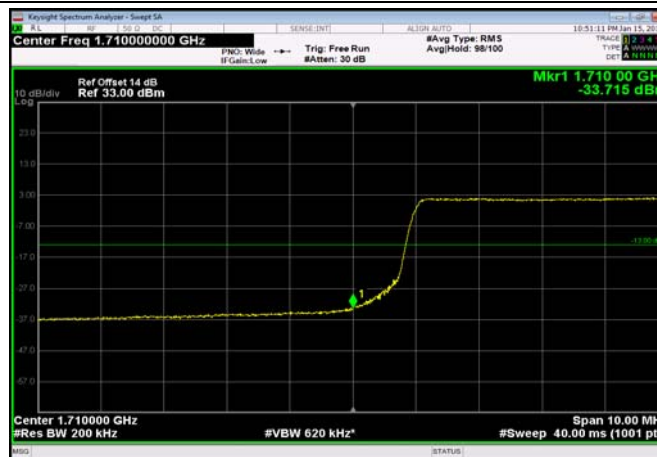

LowRange_FDD04_15MHz_1717.5_fullRB
_Low_Q16

LowRange_FDD04_20MHz_1720_OneRB
_low_QPSK

LowRange_FDD04_20MHz_1720_OneRB
_low_Q16

LowRange_FDD04_20MHz_1720_fullRB
_Low_QPSK

LowRange_FDD04_20MHz_1720_fullRB
_Low_Q16