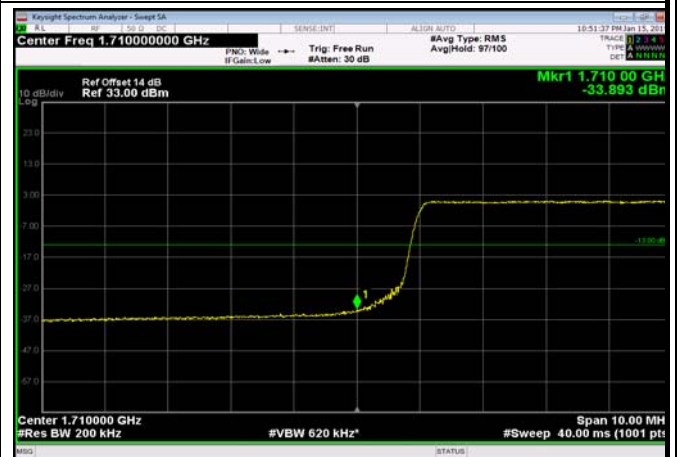

LowRange_FDD04_15MHz_1717.5_fullRB
_Low_Q16

LowRange_FDD04_20MHz_1720_OneRB
_low_QPSK

LowRange_FDD04_20MHz_1720_OneRB
_low_Q16

LowRange_FDD04_20MHz_1720_fullRB
_Low_QPSK

LowRange_FDD04_20MHz_1720_fullRB
_Low_Q16