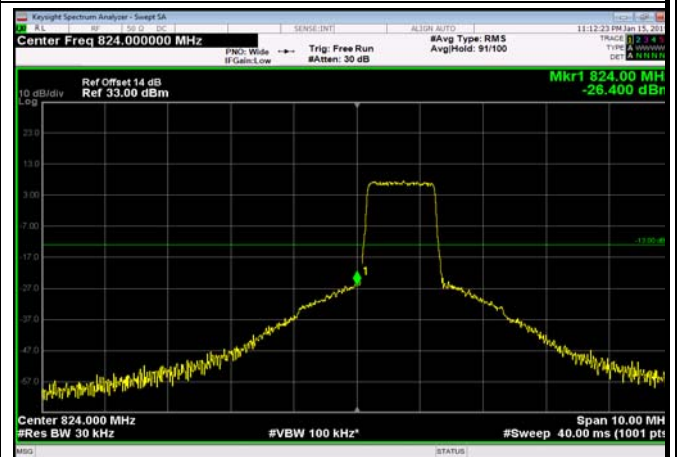

LowRange_FDD05_1.4MHz_824.7_OneRB
_low_QPSK

LowRange_FDD05_1.4MHz_824.7_OneRB
_low_Q16

LowRange_FDD05_1.4MHz_824.7_fullIRB
_Low_QPSK

LowRange_FDD05_1.4MHz_824.7_fullIRB
_Low_Q16

LowRange_FDD05_3MHz_825.5_OneRB
_low_QPSK