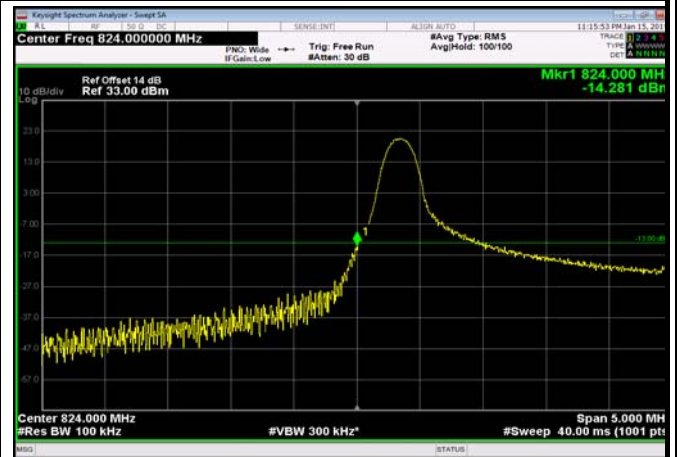

LowRange_FDD05_3MHz_825.5_OneRB
_low_Q16

LowRange_ FDD05_3MHz_825.5_fullRB
_Low_QPSK

LowRange_ FDD05_3MHz_825.5_fullRB
_Low_Q16

LowRange_ FDD05_5MHz_826.5_OneRB
_low_QPSK

LowRange_ FDD05_5MHz_826.5_OneRB
_low_Q16