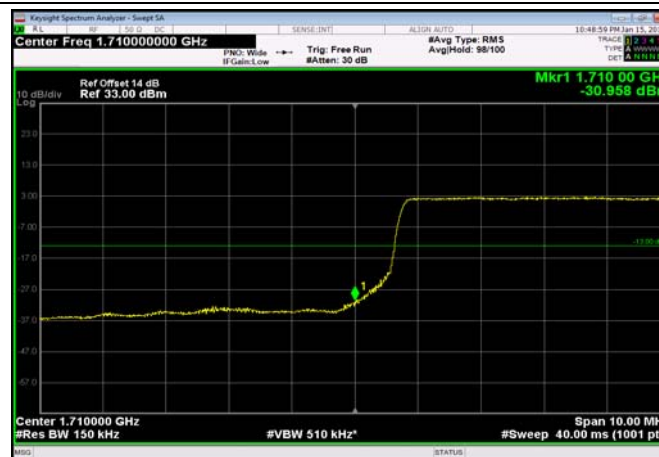

LowRange_FDD04_10MHz_1715_fullRB
_Low_QPSK

LowRange_FDD04_10MHz_1715_fullRB
_Low_Q16

LowRange_FDD04_15MHz_1717.5_OneRB
_low_QPSK

LowRange_FDD04_15MHz_1717.5_OneRB
_low_Q16

LowRange_FDD04_15MHz_1717.5_fullRB
_Low_QPSK