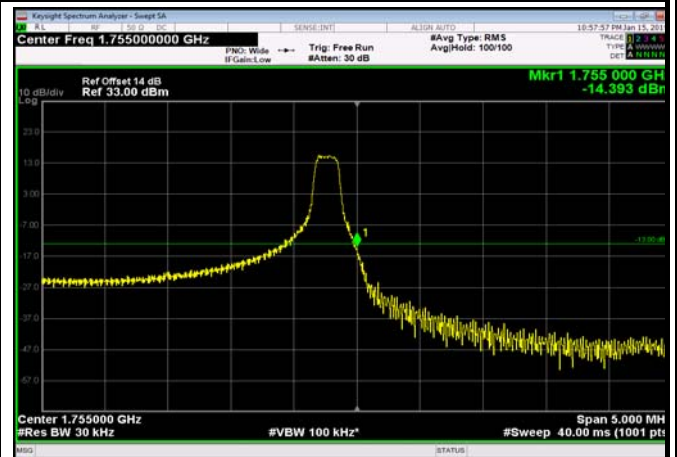

HighRange_FDD04_3MHz_1753.5_fullIRB
_High_Q16

HighRange_FDD04_3MHz_1753.5_OneRB
_high_Q16