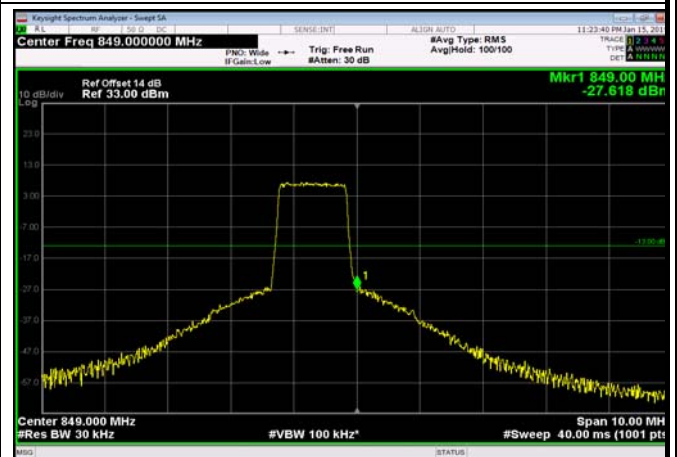

HighRange_FDD05_3MHz_847.5_OneRB
_high_Q16

HighRange_FDD05_1.4MHz_848.3_fullRB
_High_Q16