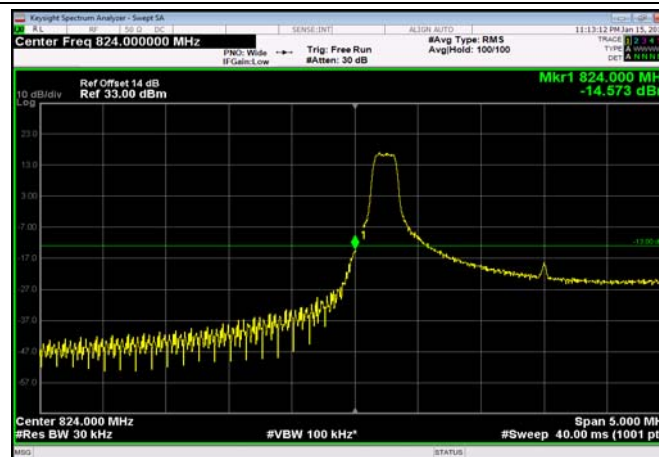

LowRange_FDD05_1.4MHz_824.7_OneRB
_low_QPSK

LowRange_FDD05_1.4MHz_824.7_OneRB
_low_Q16

LowRange_FDD05_1.4MHz_824.7_fullIRB
_Low_QPSK

LowRange_FDD05_1.4MHz_824.7_fullIRB
_Low_Q16

LowRange_FDD05_3MHz_825.5_OneRB
_low_QPSK