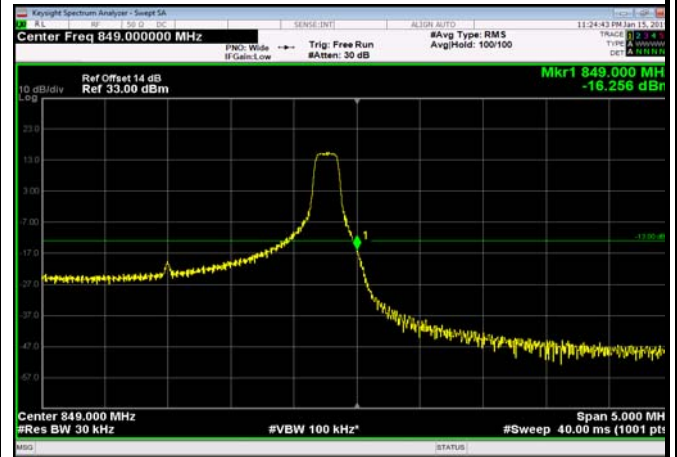

LowRange_FDD05_10MHz_829_fullRB
_Low_Q16

HighRange_FDD05_1.4MHz_848.3_fullRB
_High_QPSK

HighRange_FDD05_1.4MHz_848.3_fullRB
_High_Q16

HighRange_FDD05_3MHz_847.5_OneRB
_high_QPSK

HighRange_FDD05_3MHz_847.5_OneRB
_high_Q16