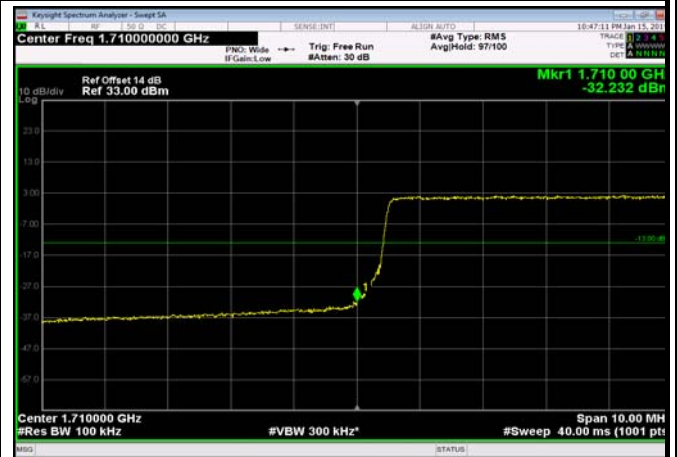

LowRange_FDD04_10MHz_1715_fullRB
_Low_QPSK

LowRange_FDD04_10MHz_1715_fullRB
_Low_Q16

LowRange_FDD04_15MHz_1717.5_OneRB
_low_QPSK

LowRange_FDD04_15MHz_1717.5_OneRB
_low_Q16

LowRange_FDD04_15MHz_1717.5_fullRB
_Low_QPSK