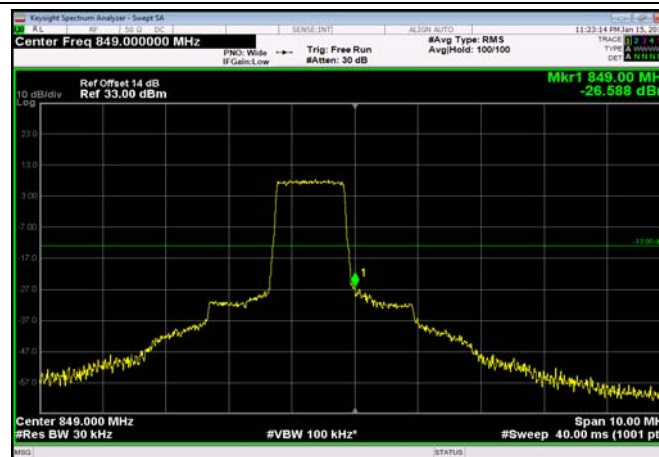

HighRange_FDD05_1.4MHz_848.3_fullRB
_High_QPSK