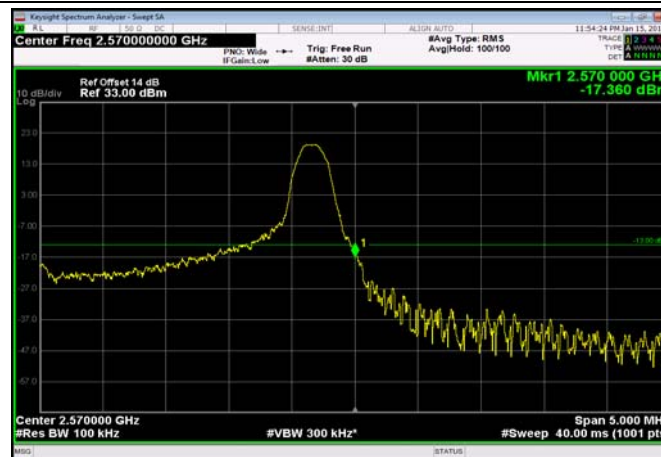

HighRange_FDD07_5MHz_2567.5_OneRB
_high_QPSK

FDD07_5MHz_2567.5_Q16_OneRB_high
_ExtraBands_Range_2570~2575