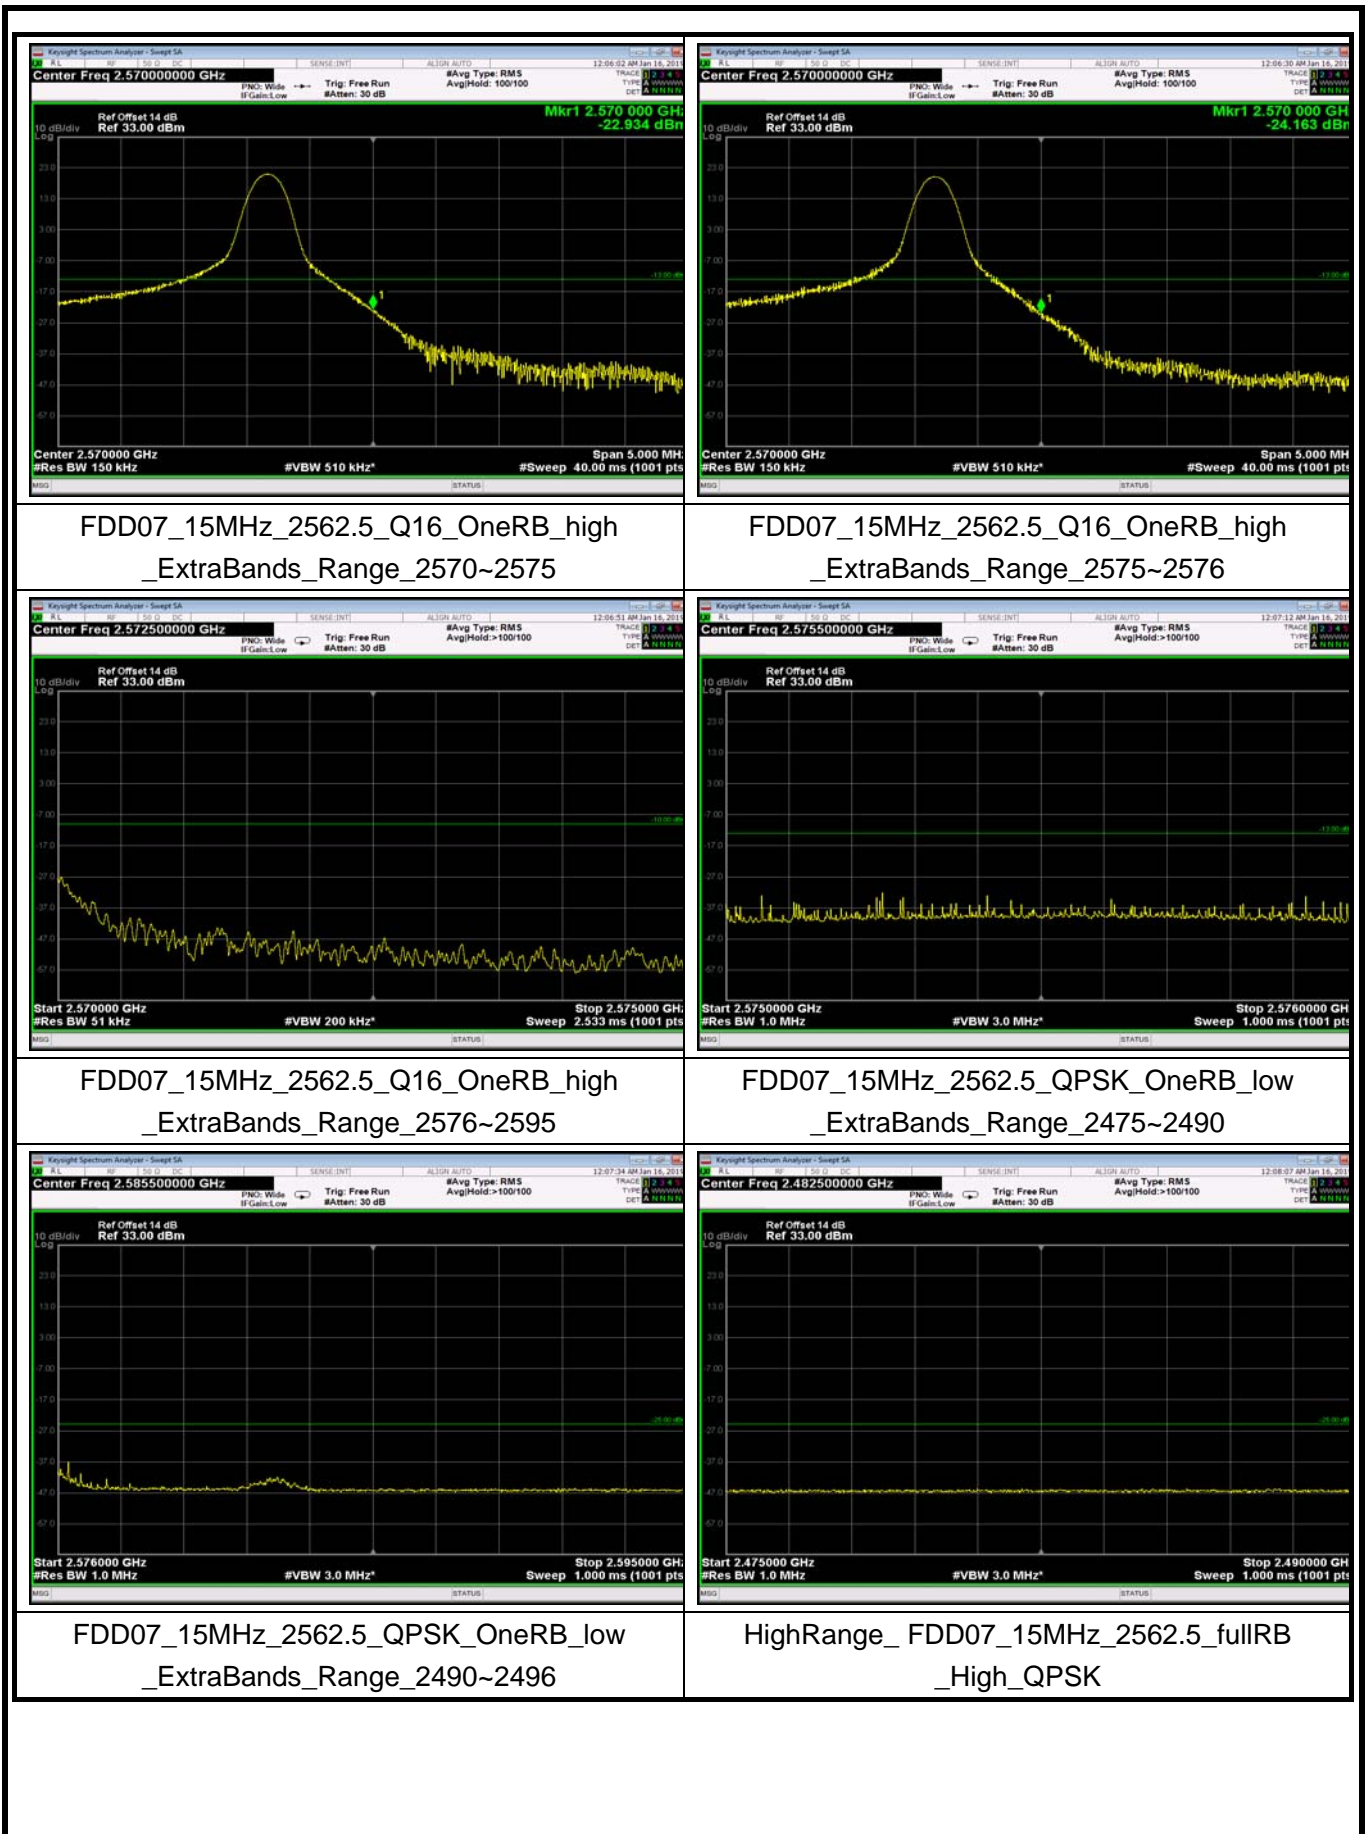

FDD07_10MHz_2565_QPSK_OneRB_low
_ExtraBands_Range_2490~2496

HighRange_FDD07_10MHz_2565_fullIRB
_High_QPSK

HighRange_FDD07_10MHz_2565_fullIRB
_High_Q16

FDD07_10MHz_2565_QPSK_fullIRB_ExtraBan
ds_Range_2475~2490