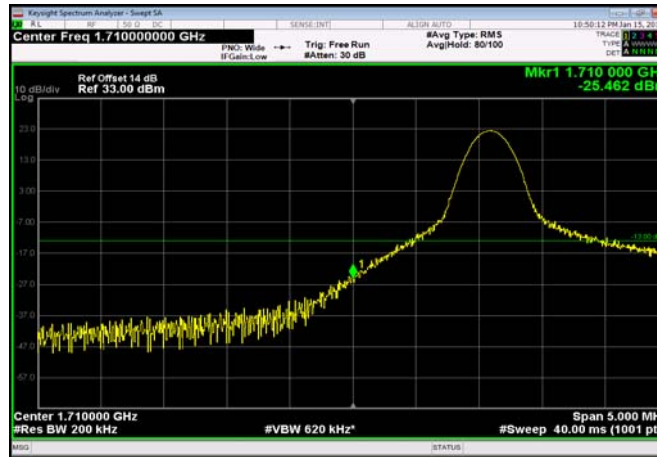

LowRange_FDD04_20MHz_1720_fullRB
_Low_QPSK

LowRange_FDD04_20MHz_1720_OneRB
_low_QPSK