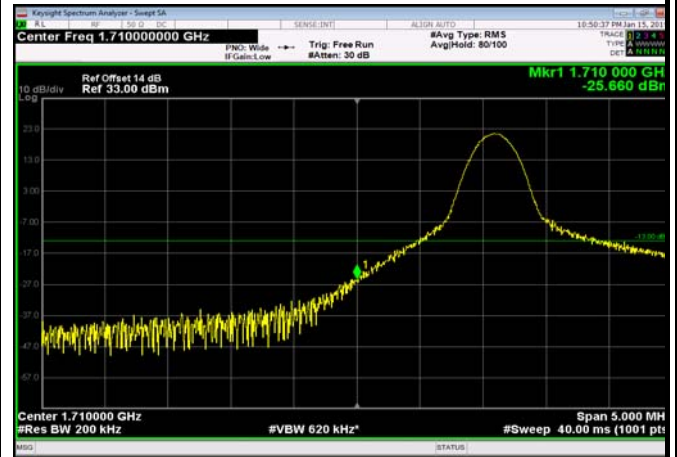

LowRange_FDD04_15MHz_1717.5_fullRB
_Low_Q16

LowRange_FDD04_20MHz_1720_OneRB
_low_QPSK

LowRange_FDD04_20MHz_1720_OneRB
_low_Q16

LowRange_FDD04_20MHz_1720_fullRB
_Low_QPSK

LowRange_FDD04_20MHz_1720_fullRB
_Low_Q16