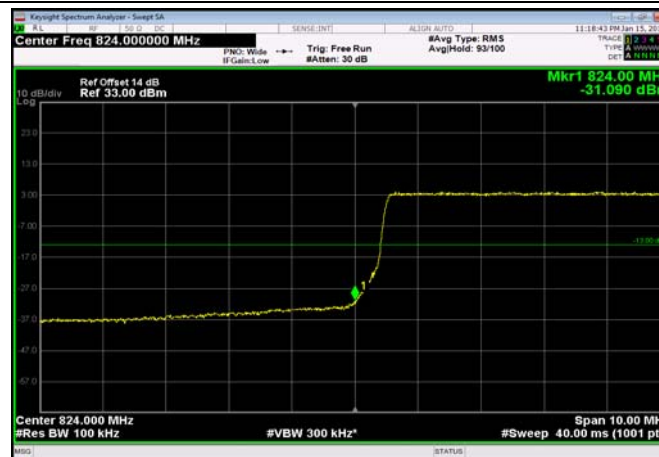

LowRange_ FDD05_5MHz_826.5_fullRB
_Low_QPSK

LowRange_ FDD05_5MHz_826.5_fullRB
_Low_Q16

LowRange_FDD05_10MHz_829_OneRB
_low_QPSK

LowRange_FDD05_10MHz_829_OneRB
_low_Q16

LowRange_FDD05_10MHz_829_fullRB
_Low_QPSK