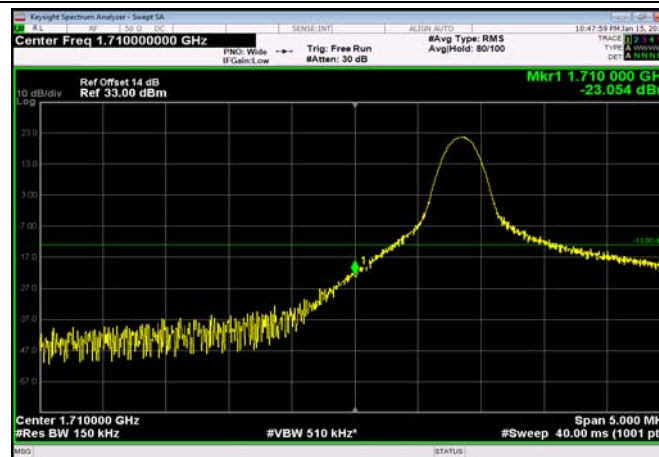

LowRange_FDD04_10MHz_1715_fullRB
_Low_QPSK

LowRange_FDD04_10MHz_1715_fullRB
_Low_Q16

LowRange_FDD04_15MHz_1717.5_OneRB
_low_QPSK

LowRange_FDD04_15MHz_1717.5_OneRB
_low_Q16

LowRange_FDD04_15MHz_1717.5_fullRB
_Low_QPSK