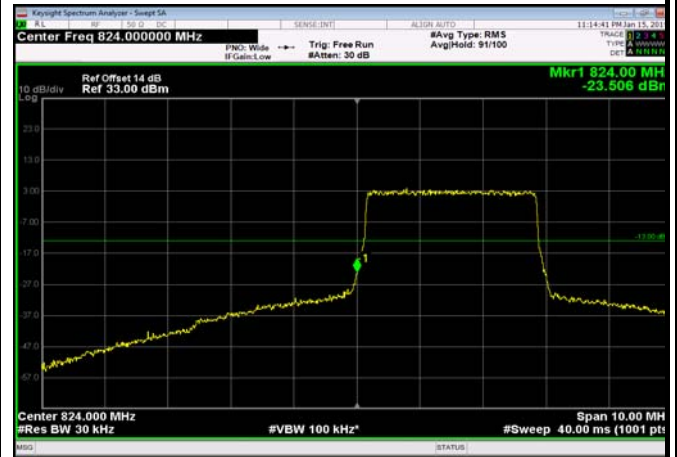

LowRange_FDD05_3MHz_825.5_OneRB
_low_Q16

LowRange_ FDD05_3MHz_825.5_fullRB
_Low_QPSK

LowRange_ FDD05_3MHz_825.5_fullRB
_Low_Q16

LowRange_ FDD05_5MHz_826.5_OneRB
_low_QPSK

LowRange_ FDD05_5MHz_826.5_OneRB
_low_Q16