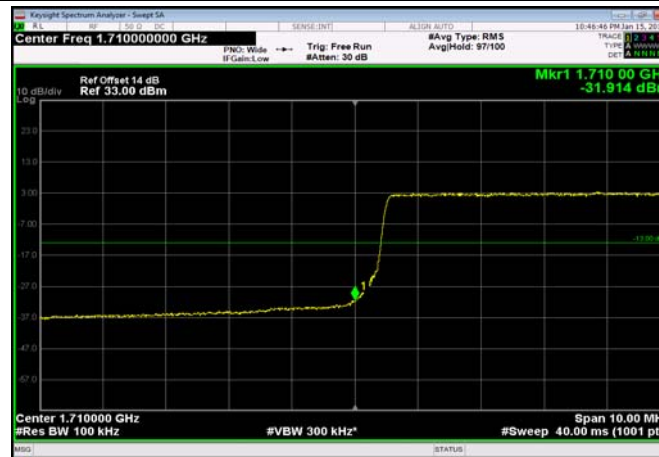

LowRange_FDD04_10MHz_1715_fullRB
_Low_QPSK

LowRange_FDD04_10MHz_1715_fullRB
_Low_Q16

LowRange_FDD04_15MHz_1717.5_OneRB
_low_QPSK

LowRange_FDD04_15MHz_1717.5_OneRB
_low_Q16

LowRange_FDD04_15MHz_1717.5_fullRB
_Low_QPSK