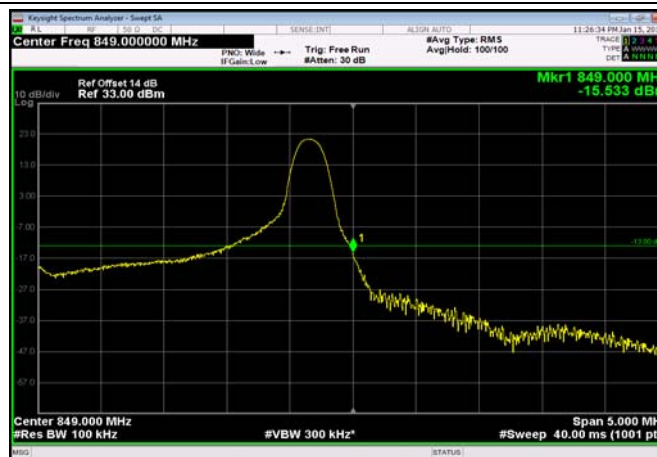

HighRange_FDD05_5MHz_846.5_OneRB
_high_QPSK