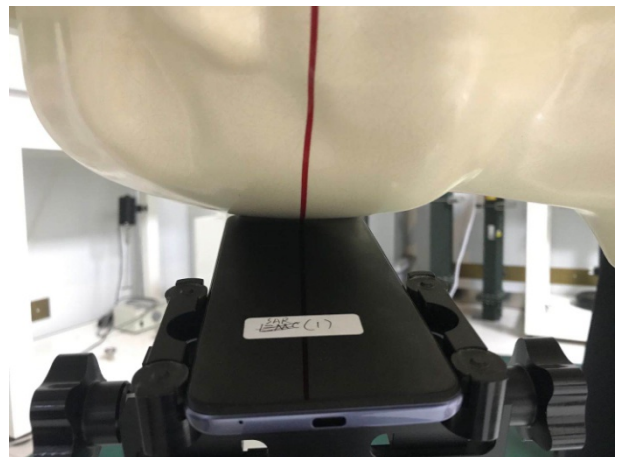

SAR TEST SETUP

(Main supply)

Head Section, Left Cheek

Head Section, Left Tilt

Head Section, Right Cheek

Head Section, Right Tilt

FLAT Section, Back

FLAT Section, Front

FLAT Section, Top

FLAT Section, Bottom

FLAT Section, Left

FLAT Section, Right

(Secondary supply)

Head Section, Left Cheek

FLAT Section, Back

10mm Spacer

The thickness of EUT:8 mm