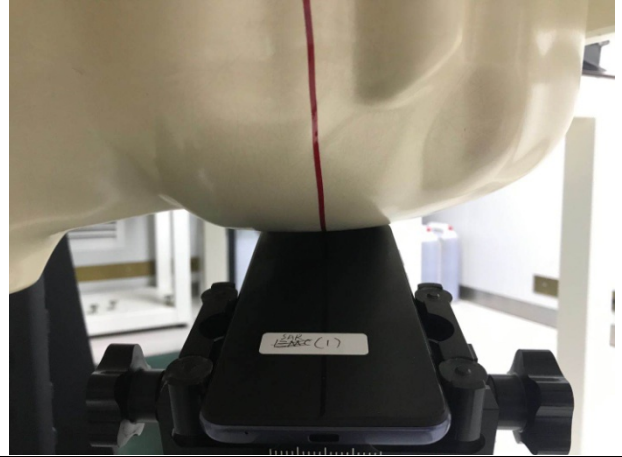

SAR TEST SETUP

(Main supply)

Head Section, Left Cheek

Head Section, Left Tilt

Head Section, Right Cheek

Head Section, Right Tilt

FLAT Section, Back

FLAT Section, Front

FLAT Section, Top

FLAT Section, Bottom

FLAT Section, Left

FLAT Section, Right

(Secondary supply)

Head Section, Left Cheek

FLAT Section, Back

10mm Spacer