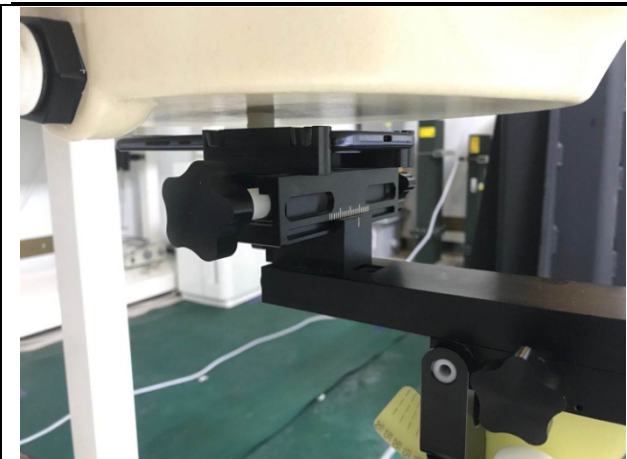

SAR TEST SETUP

(Main supply)

Head Section, Left Cheek

Head Section, Left Tilt

Head Section, Right Cheek

Head Section, Right Tilt

FLAT Section, Back

FLAT Section, Front

FLAT Section, Top

FLAT Section, Bottom

FLAT Section, Left

FLAT Section, Right

(Secondary supply)

Head Section, Left Cheek

FLAT Section, Back

10mm Spacer