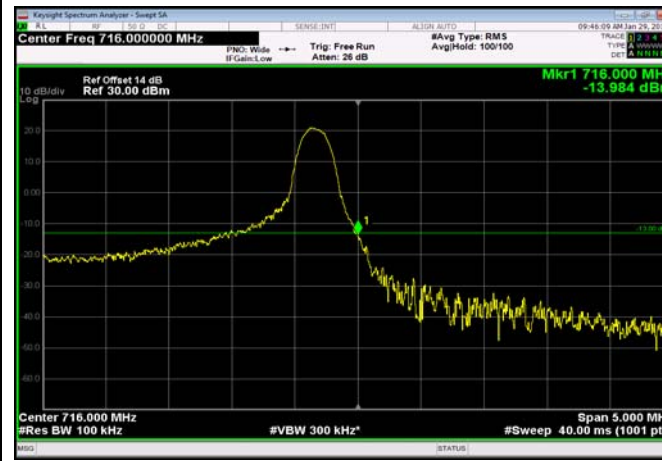

HighRange_FDD17_5MHz_713.5_OneRB
_high_QPSK