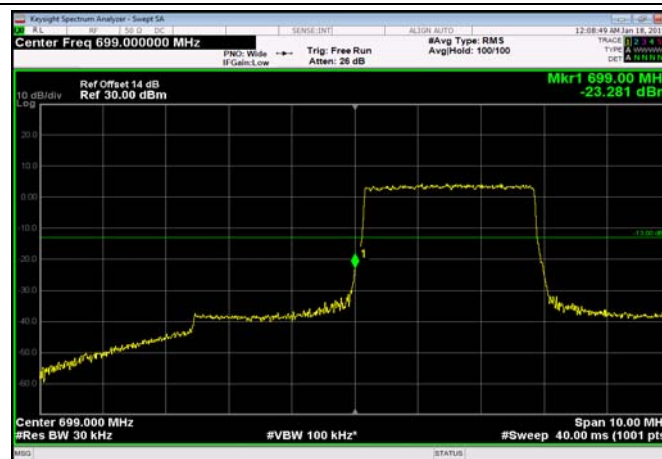

LowRange_FDD12_3MHz_700.5_fullRB
_Low_QPSK