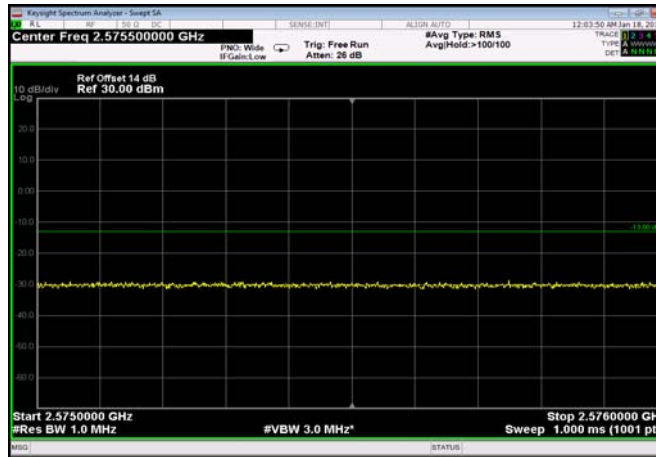

FDD07_20MHz_2560_QPSK_fullIRB_ExtraBan
ds_Range_2575~2576