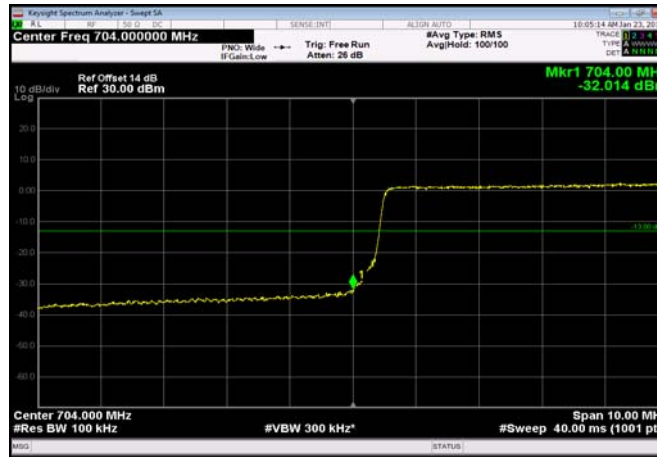

LowRange_FDD17_10MHz_709_fullRB
_Low_Q16