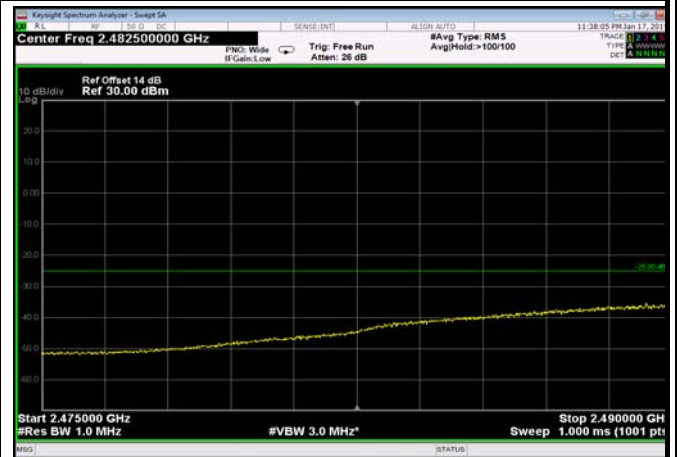

LowRange\_FDD07\_20MHz\_2510\_fullRB  
\_Low\_QPSK

LowRange\_FDD07\_20MHz\_2510\_fullRB  
\_Low\_Q16

FDD07\_20MHz\_2510\_Q16\_fullRB\_ExtraBand  
s\_Range\_2475~2490

FDD07\_20MHz\_2510\_Q16\_fullRB\_ExtraBand  
s\_Range\_2490~2496