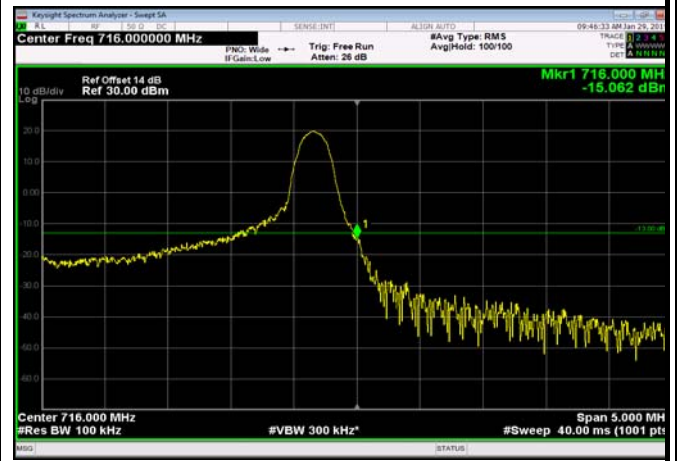

LowRange\_FDD17\_10MHz\_709\_fullRB  
\_Low\_QPSK

LowRange\_FDD17\_10MHz\_709\_fullRB  
\_Low\_Q16

HighRange\_FDD17\_5MHz\_713.5\_OneRB  
\_high\_QPSK

HighRange\_FDD17\_5MHz\_713.5\_OneRB  
\_high\_Q16

HighRange\_FDD17\_5MHz\_713.5\_fullRB  
\_High\_QPSK