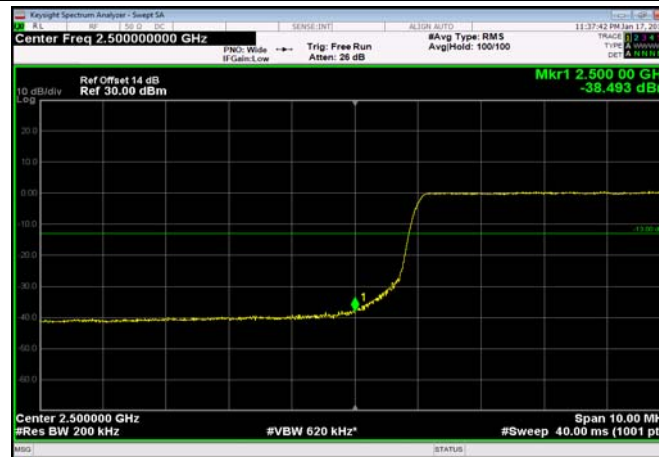

LowRange_FDD07_20MHz_2510_fullRB
_Low_Q16