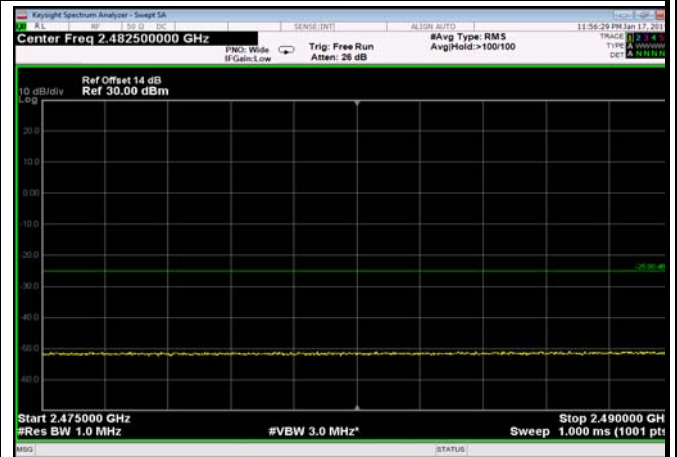

FDD07_15MHz_2562.5_QPSK_fullIRB_ExtraBands_Range_2475~2490