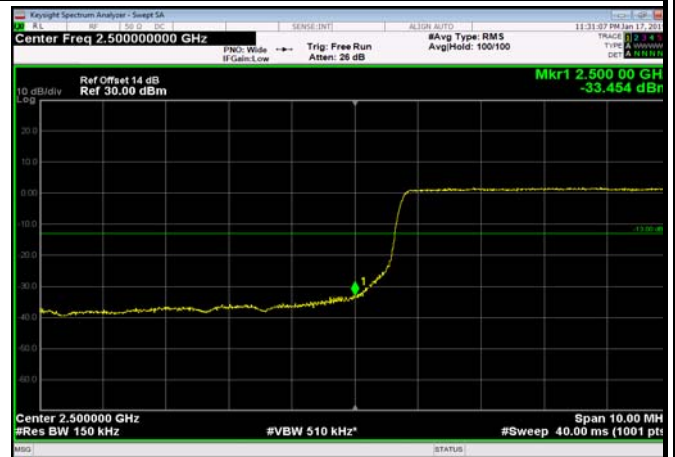

LowRange_FDD07_15MHz_2507.5_fullRB_Low_QPSK