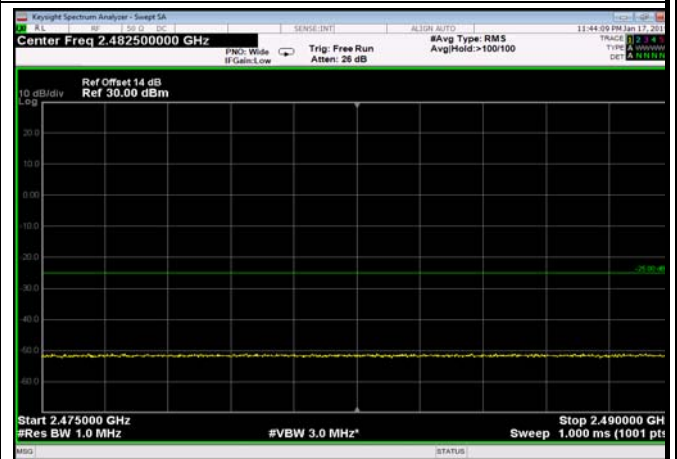

FDD07_5MHz_2567.5_QPSK_fullIRB_ExtraBa
nds_Range_2475~2490