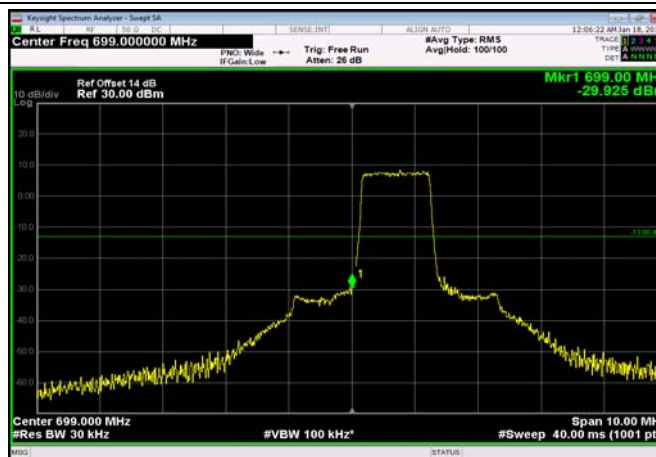

LowRange_FDD12_1.4MHz_699.7_fullIRB
_Low_QPSK