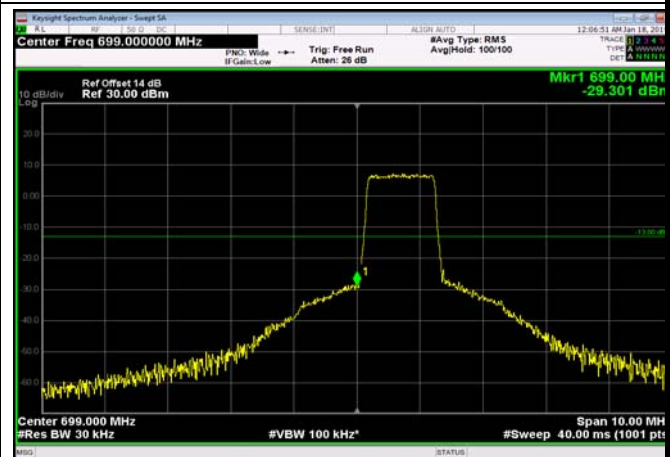

LowRange_FDD12_1.4MHz_699.7_fullIRB
_Low_Q16