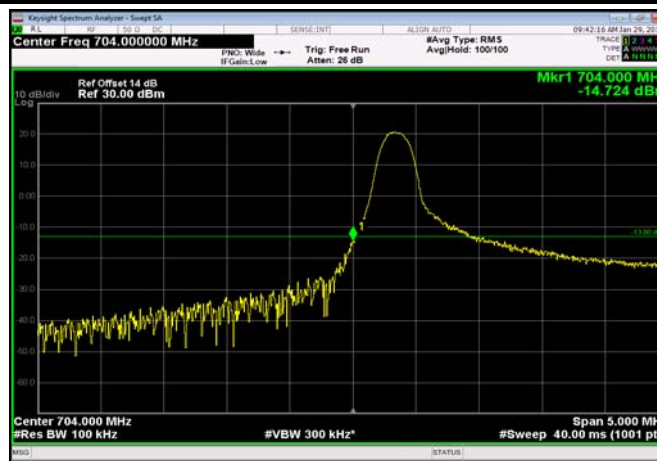

LowRange\_FDD17\_10MHz\_709\_OneRB  
\_low\_Q16

LowRange\_FDD17\_10MHz\_709\_OneRB  
\_low\_QPSK

LowRange\_FDD17\_5MHz\_706.5\_OneRB  
\_low\_Q16

LowRange\_FDD17\_5MHz\_706.5\_OneRB  
\_low\_QPSK

LowRange\_FDD17\_5MHz\_706.5\_OneRB  
\_low\_QPSK