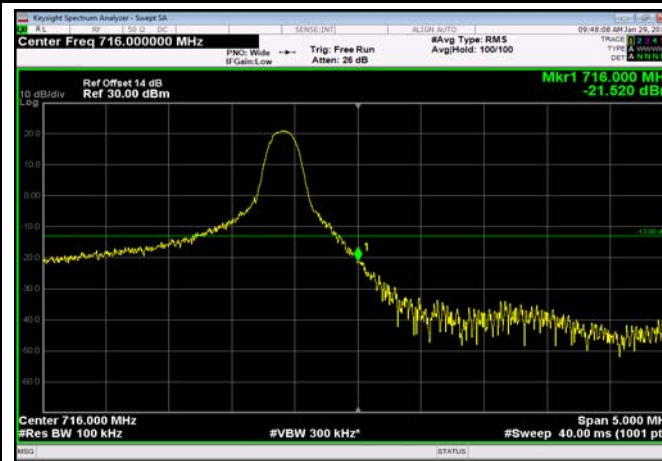

HighRange_FDD17_10MHz_711_OneRB
_high_QPSK