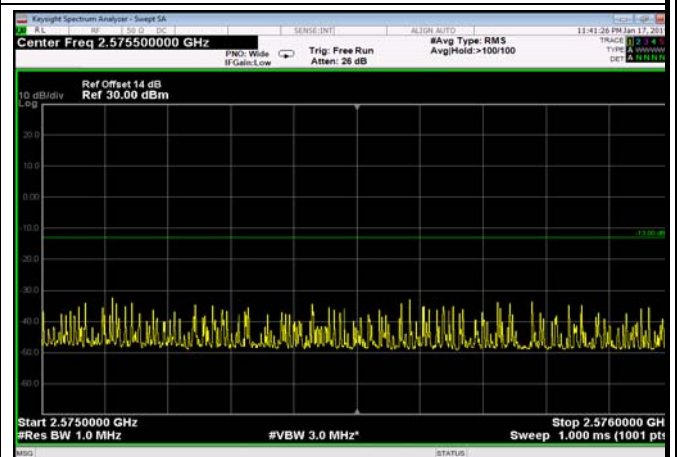

FDD07_5MHz_2567.5_Q16_OneRB_high_ExtraBands_Range_2575~2576