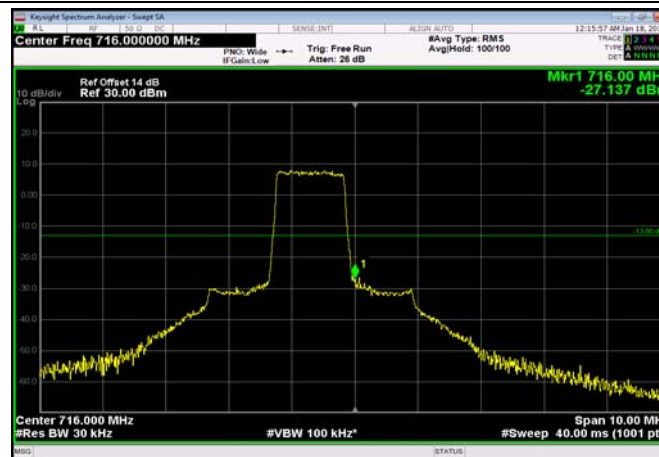

LowRange\_FDD12\_10MHz\_704\_fullRB  
\_Low\_Q16

HighRange\_FDD12\_1.4MHz\_715.3\_OneRB  
\_high\_QPSK

HighRange\_FDD12\_1.4MHz\_715.3\_OneRB  
\_high\_Q16

HighRange\_FDD12\_1.4MHz\_715.3\_full1RB  
\_High\_QPSK