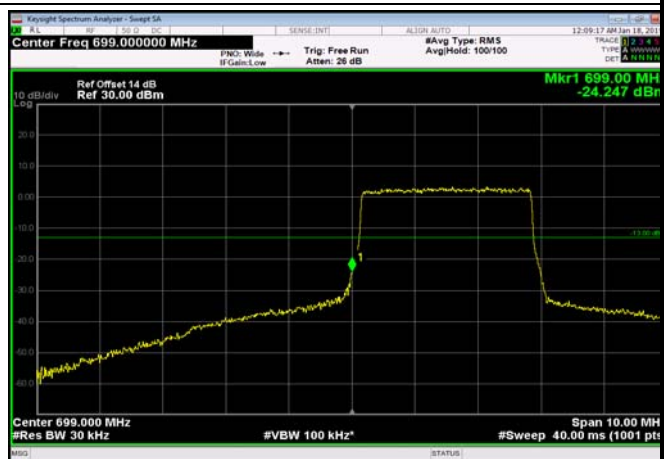

LowRange_FDD12_3MHz_700.5_fullRB
_Low_Q16