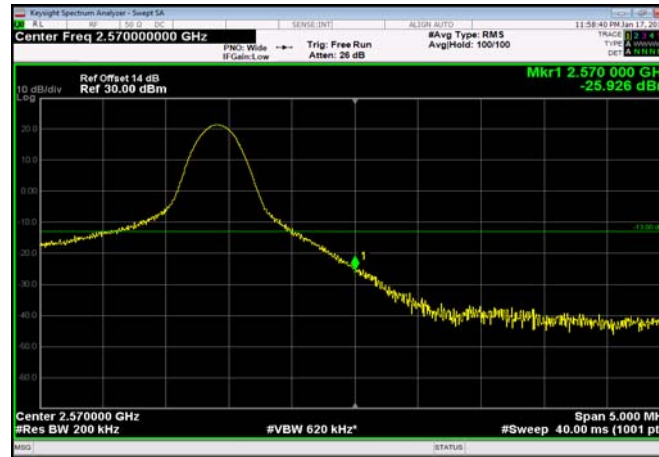

HighRange_FDD07_20MHz_2560_OneRB_high_QPSK