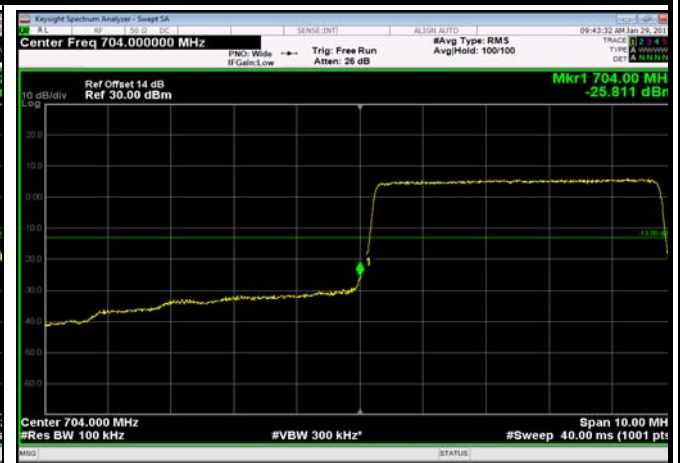

LowRange_FDD17_5MHz_706.5_fullIRB
_Low_Q16