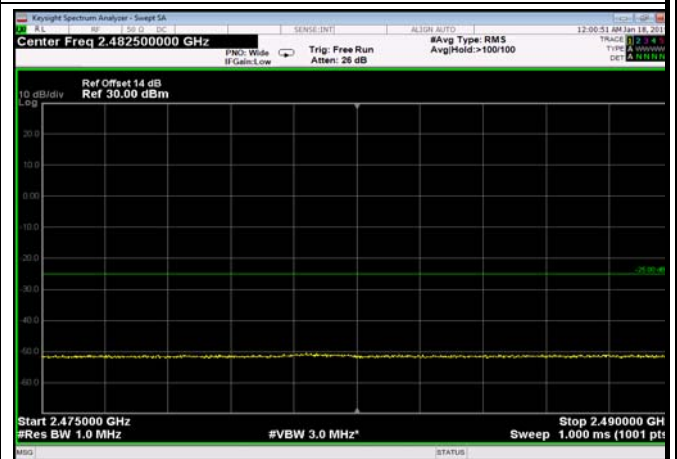

FDD07_20MHz_2560_QPSK_OneRB_low_ExtraBands_Range_2475~2490