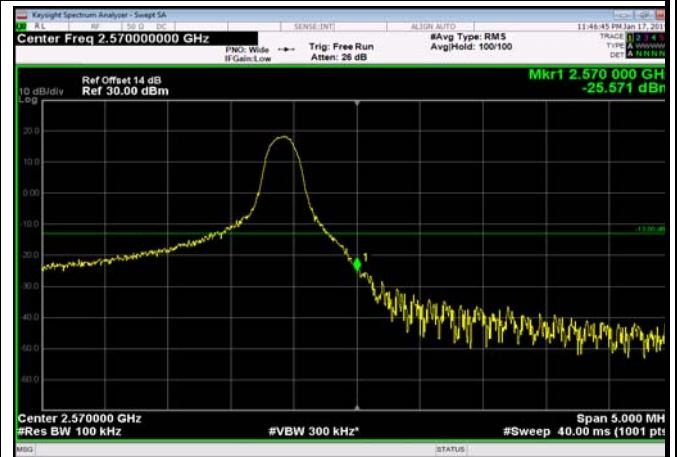

FDD07\_5MHz\_2567.5\_QPSK\_fullRB\_ExtraBands\_Range\_2575~2576

FDD07\_5MHz\_2567.5\_QPSK\_fullRB\_ExtraBands\_Range\_2576~2595

HighRange\_FDD07\_10MHz\_2565\_OneRB\_high\_QPSK

HighRange\_FDD07\_10MHz\_2565\_OneRB\_high\_Q16