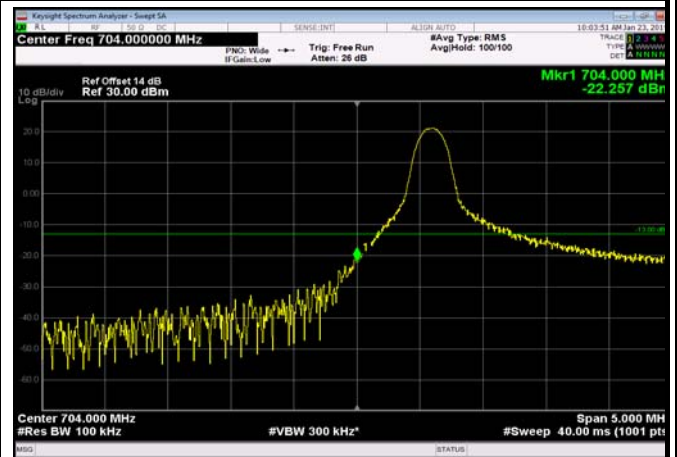

LowRange_FDD17_10MHz_709_OneRB
_low_QPSK