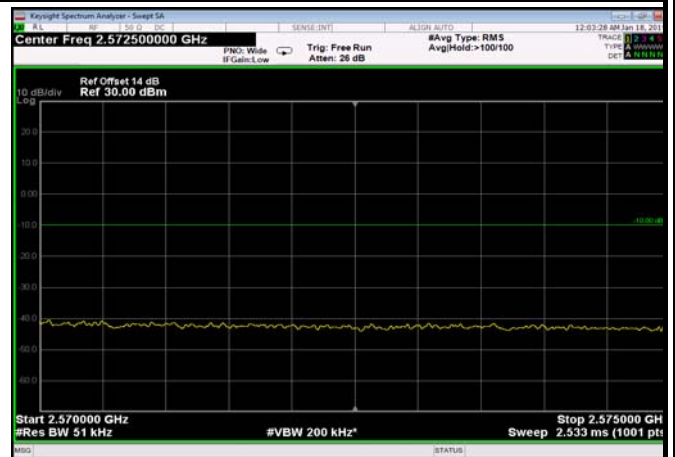

FDD07_20MHz_2560_QPSK_fullIRB_ExtraBan
ds_Range_2570~2575