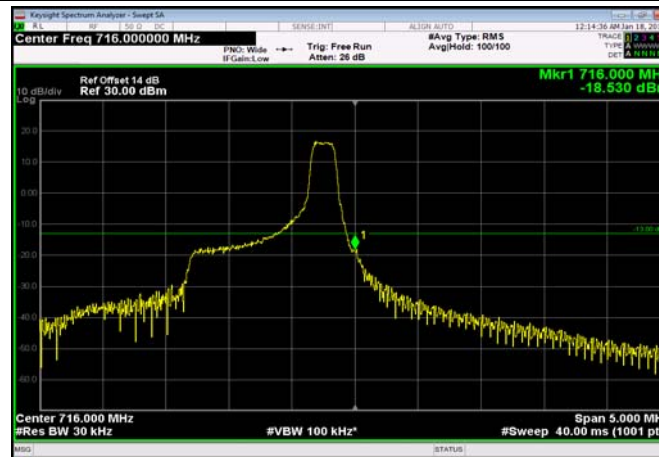

HighRange_FDD12_1.4MHz_715.3_OneRB
_high_QPSK