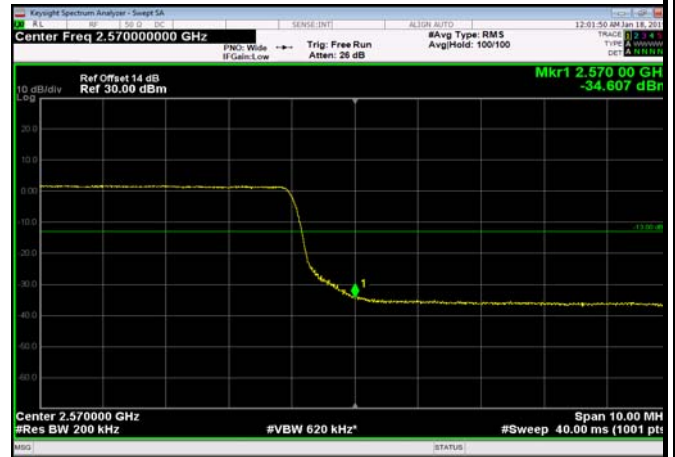

HighRange_FDD07_20MHz_2560_fullIRB
_High_QPSK