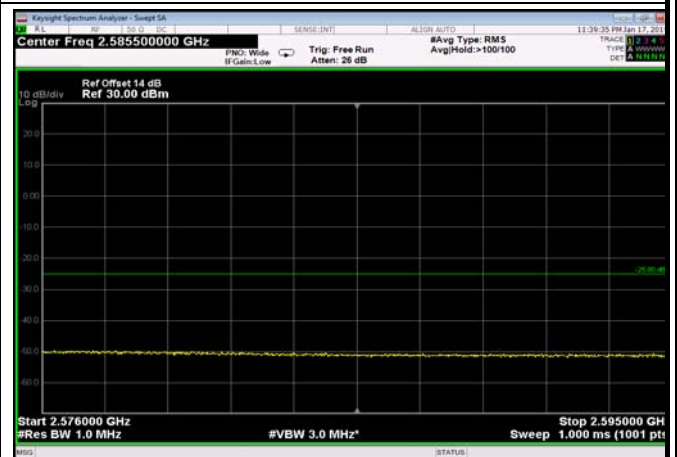

FDD07_20MHz_2510_Q16_fullRB_ExtraBand
s_Range_2576~2595