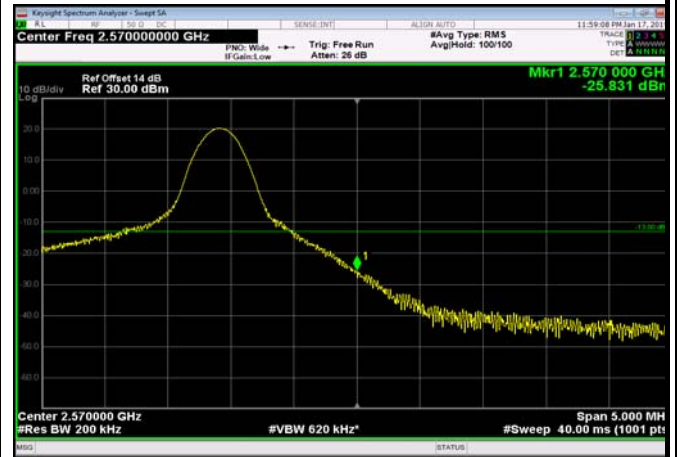

FDD07\_15MHz\_2562.5\_QPSK\_fullIRB\_ExtraBands\_Range\_2576~2595

HighRange\_FDD07\_20MHz\_2560\_OneRB\_high\_QPSK

HighRange\_FDD07\_20MHz\_2560\_OneRB\_high\_Q16

FDD07\_20MHz\_2560\_Q16\_OneRB\_high\_ExtraBands\_Range\_2570~2575