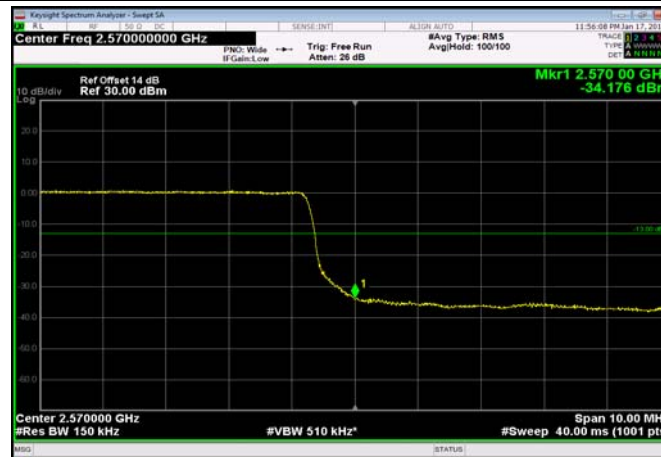

FDD07\_15MHz\_2562.5\_QPSK\_OneRB\_low  
\_ExtraBands\_Range\_2475~2490

FDD07\_15MHz\_2562.5\_QPSK\_OneRB\_low  
\_ExtraBands\_Range\_2490~2496

HighRange\_FDD07\_15MHz\_2562.5\_fullRB  
\_High\_QPSK

HighRange\_FDD07\_15MHz\_2562.5\_fullIRB\_High\_Q16