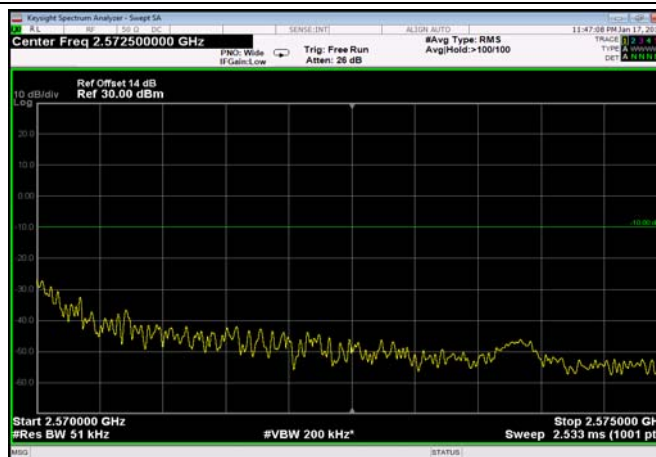

FDD07_10MHz_2565_Q16_OneRB_high_ExtraBands_Range_2570~2575