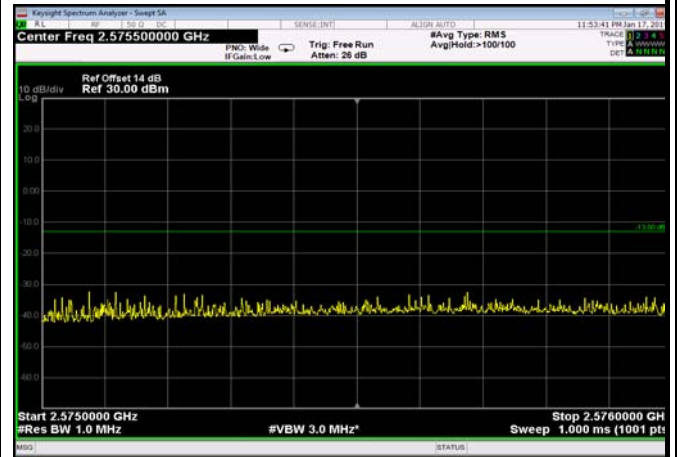

FDD07_15MHz_2562.5_Q16_OneRB_high
_ExtraBands_Range_2575~2576