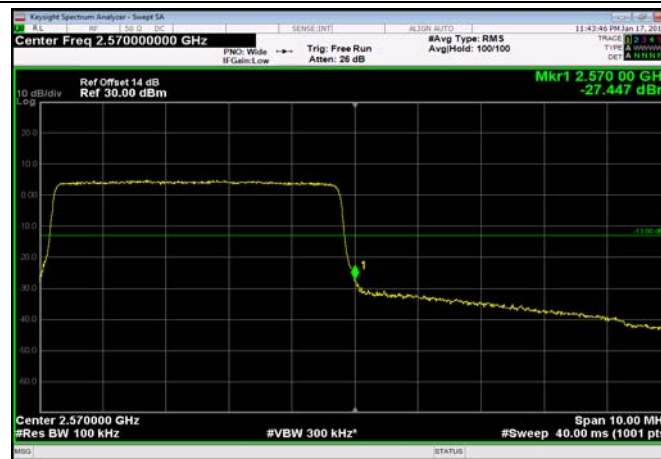

FDD07\_5MHz\_2567.5\_QPSK\_OneRB\_low\_ExtraBands\_Range\_2475~2490

FDD07\_5MHz\_2567.5\_QPSK\_OneRB\_low  
\_ExtraBands\_Range\_2490~2496

HighRange\_FDD07\_5MHz\_2567.5\_fullIRB  
\_High\_QPSK

HighRange\_FDD07\_5MHz\_2567.5\_fullIRB  
\_High\_Q16