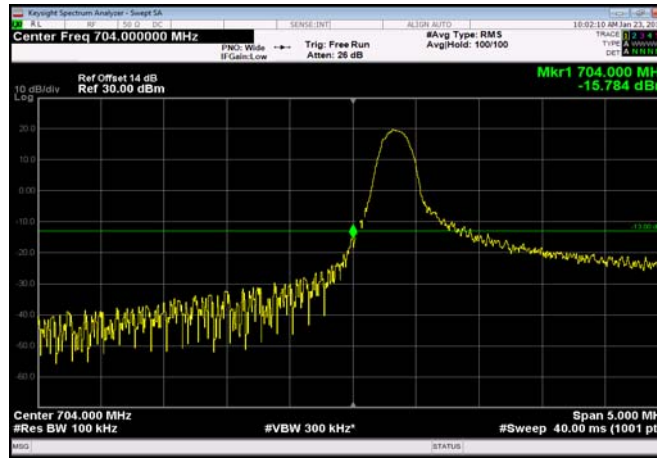

LowRange\_FDD17\_10MHz\_709\_OneRB  
\_low\_Q16

LowRange\_FDD17\_10MHz\_709\_OneRB  
\_low\_QPSK

LowRange\_FDD17\_5MHz\_706.5\_OneRB  
\_low\_Q16

LowRange\_FDD17\_5MHz\_706.5\_OneRB  
\_low\_QPSK

LowRange\_FDD17\_5MHz\_706.5\_OneRB  
\_low\_QPSK