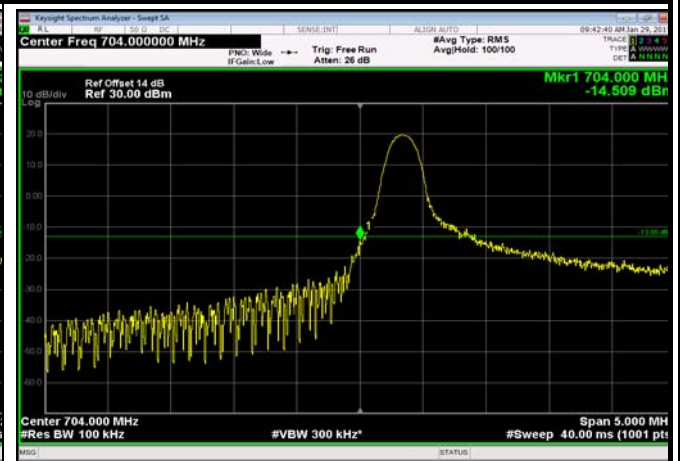

LowRange_FDD17_5MHz_706.5_OneRB
_low_Q16