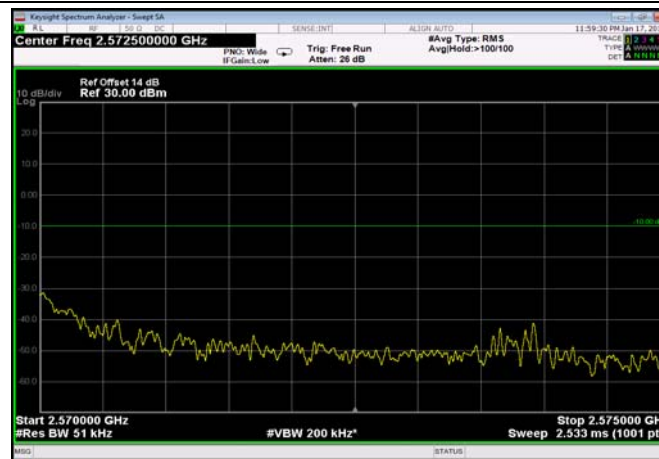

FDD07\_15MHz\_2562.5\_QPSK\_fullIRB\_ExtraBands\_Range\_2576~2595

HighRange\_FDD07\_20MHz\_2560\_OneRB\_high\_QPSK

HighRange\_FDD07\_20MHz\_2560\_OneRB\_high\_Q16

FDD07\_20MHz\_2560\_Q16\_OneRB\_high\_ExtraBands\_Range\_2570~2575