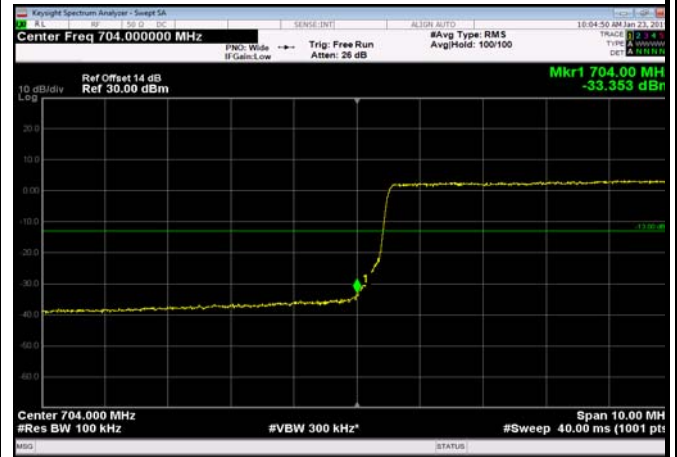

HighRange\_FDD17\_5MHz\_713.5\_OneRB  
\_high\_QPSK

LowRange\_FDD17\_10MHz\_709\_fullRB  
\_Low\_Q16

LowRange\_FDD17\_10MHz\_709\_fullRB  
\_Low\_QPSK

LowRange\_FDD17\_5MHz\_706.5\_fullRB  
\_Low\_Q16

LowRange\_FDD17\_5MHz\_706.5\_fullRB  
\_Low\_QPSK