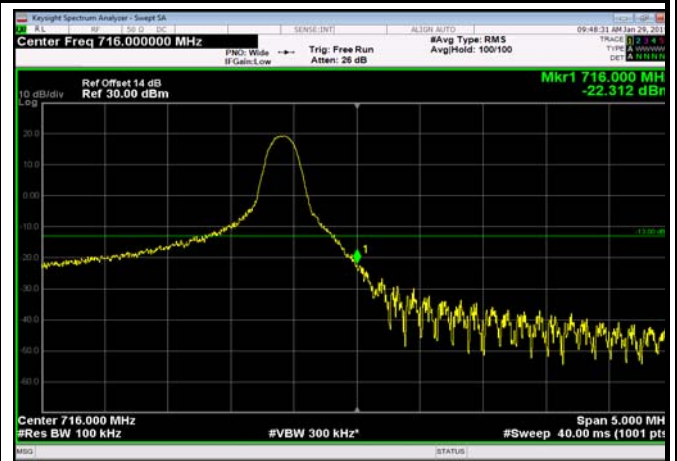

HighRange_FDD17_10MHz_711_OneRB
_high_Q16