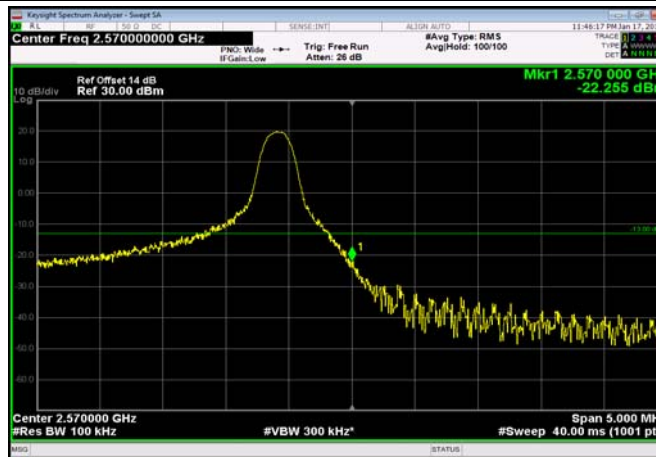

HighRange_FDD07_10MHz_2565_OneRB_high_QPSK