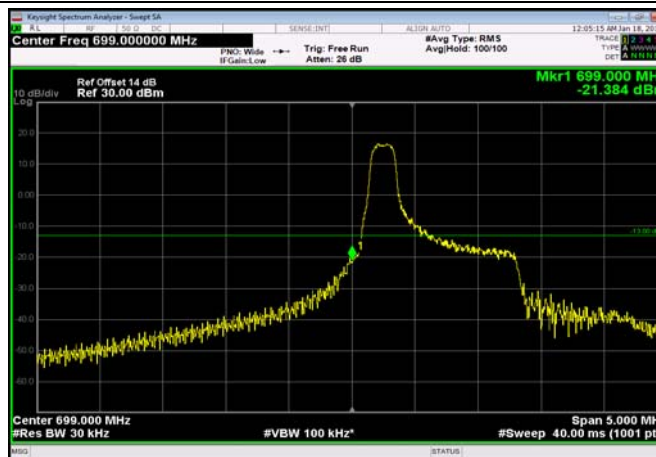

FDD07\_20MHz\_2560\_QPSK\_fullIRB\_ExtraBan  
ds\_Range\_2570~2575

FDD07\_20MHz\_2560\_QPSK\_fullIRB\_ExtraBan  
ds\_Range\_2575~2576

FDD07\_20MHz\_2560\_QPSK\_fullIRB\_ExtraBan  
ds\_Range\_2576~2595

LowRange\_FDD12\_1.4MHz\_699.7\_OneRB  
\_low\_QPSK