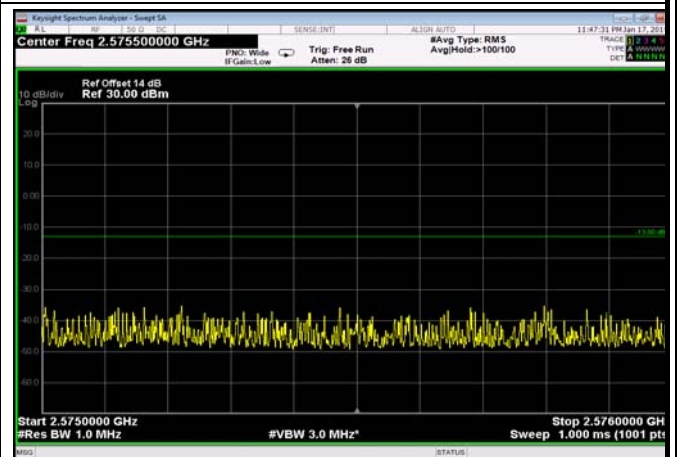

FDD07_10MHz_2565_Q16_OneRB_high_ExtraBands_Range_2575~2576