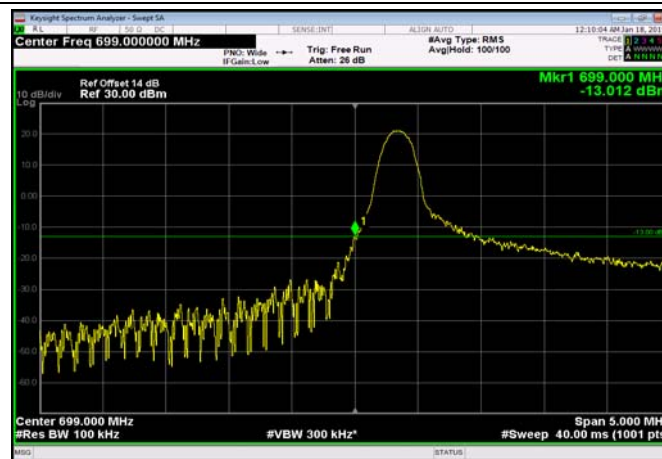

LowRange\_FDD12\_3MHz\_700.5\_OneRB  
\_low\_Q16

LowRange\_FDD12\_3MHz\_700.5\_fullRB  
\_Low\_QPSK

LowRange\_FDD12\_3MHz\_700.5\_fullRB  
\_Low\_Q16

LowRange\_FDD12\_5MHz\_701.5\_OneRB  
\_low\_QPSK

LowRange\_FDD12\_5MHz\_701.5\_OneRB  
\_low\_Q16