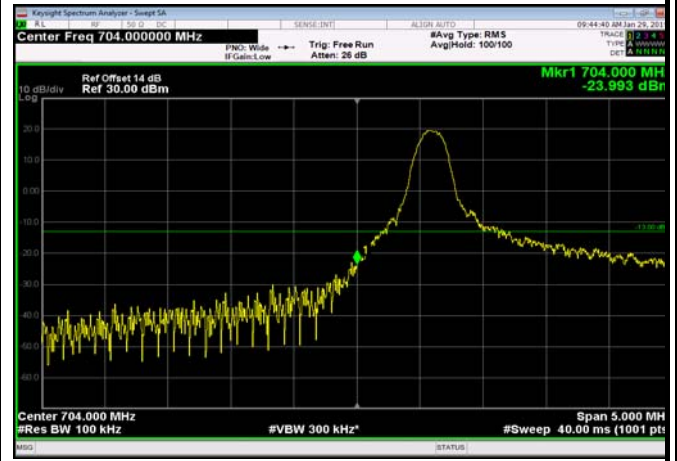

LowRange\_FDD17\_5MHz\_706.5\_OneRB  
\_low\_Q16

LowRange\_FDD17\_5MHz\_706.5\_fullIRB  
\_Low\_QPSK

LowRange\_FDD17\_5MHz\_706.5\_fullIRB  
\_Low\_Q16

LowRange\_FDD17\_10MHz\_709\_OneRB  
\_low\_QPSK

LowRange\_FDD17\_10MHz\_709\_OneRB  
\_low\_Q16