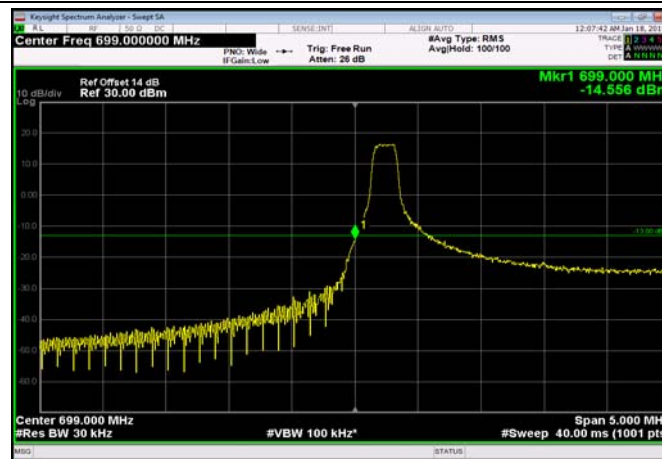

LowRange\_FDD12\_1.4MHz\_699.7\_OneRB  
\_low\_Q16

LowRange\_FDD12\_1.4MHz\_699.7\_fullIRB  
\_Low\_QPSK

LowRange\_FDD12\_1.4MHz\_699.7\_fullIRB  
\_Low\_Q16

LowRange\_FDD12\_3MHz\_700.5\_OneRB  
\_low\_QPSK