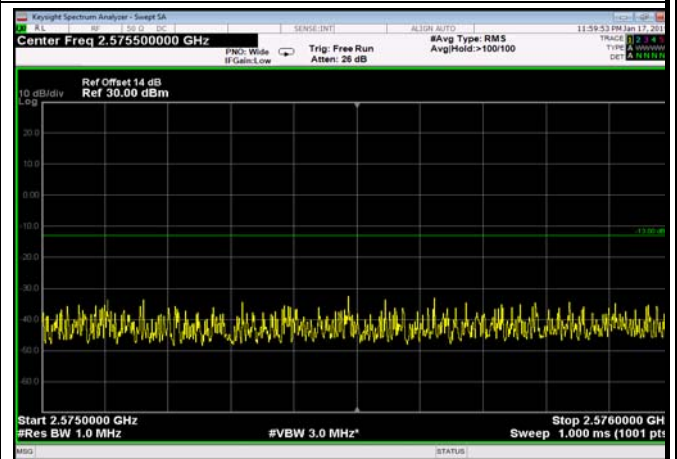

FDD07_20MHz_2560_Q16_OneRB_high_ExtraBands_Range_2575~2576