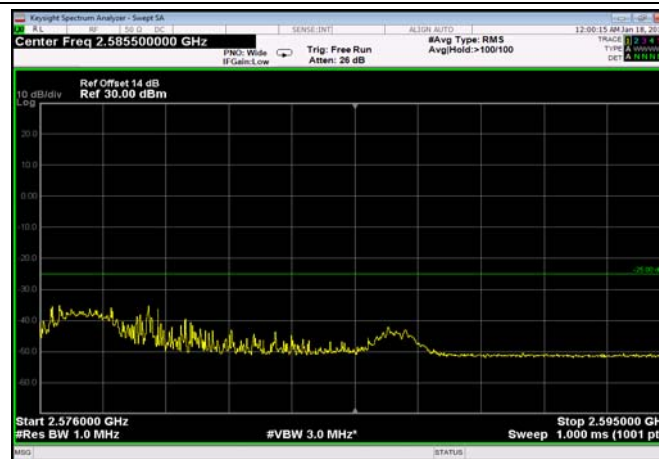

FDD07_20MHz_2560_Q16_OneRB_high_ExtraBands_Range_2576~2595