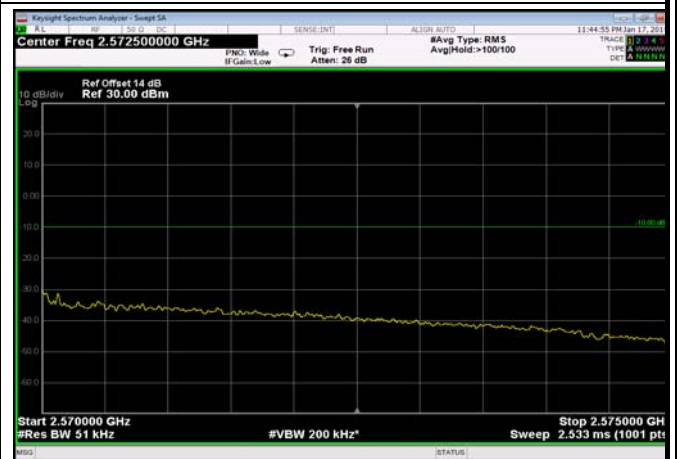

FDD07_5MHz_2567.5_QPSK_fullIRB_ExtraBa
nds_Range_2570~2575