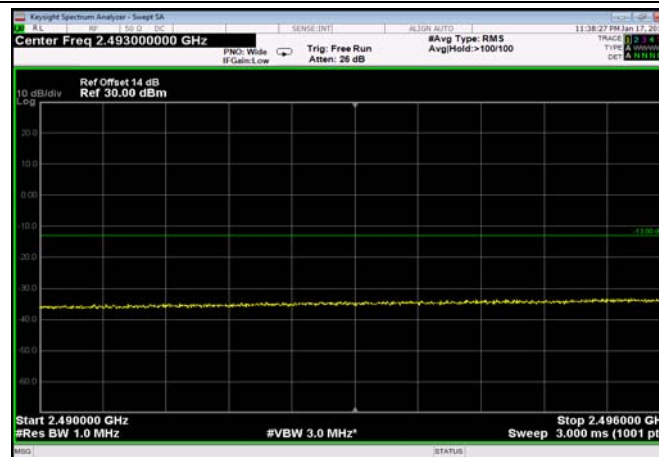

LowRange\_FDD07\_20MHz\_2510\_fullRB  
\_Low\_QPSK

LowRange\_FDD07\_20MHz\_2510\_fullRB  
\_Low\_Q16

FDD07\_20MHz\_2510\_Q16\_fullRB\_ExtraBand  
s\_Range\_2475~2490

FDD07\_20MHz\_2510\_Q16\_fullRB\_ExtraBand  
s\_Range\_2490~2496