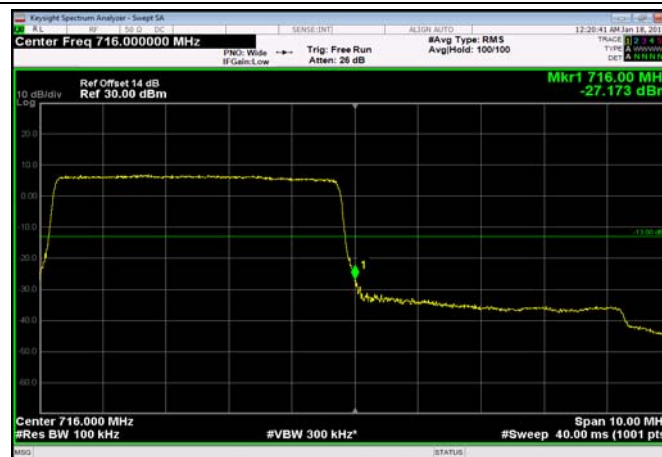

HighRange\_FDD12\_3MHz\_714.5\_fullRB  
\_High\_Q16

HighRange\_FDD12\_5MHz\_713.5\_OneRB  
\_high\_QPSK

HighRange\_FDD12\_5MHz\_713.5\_OneRB  
\_high\_Q16

HighRange\_FDD12\_5MHz\_713.5\_fullRB  
\_High\_QPSK