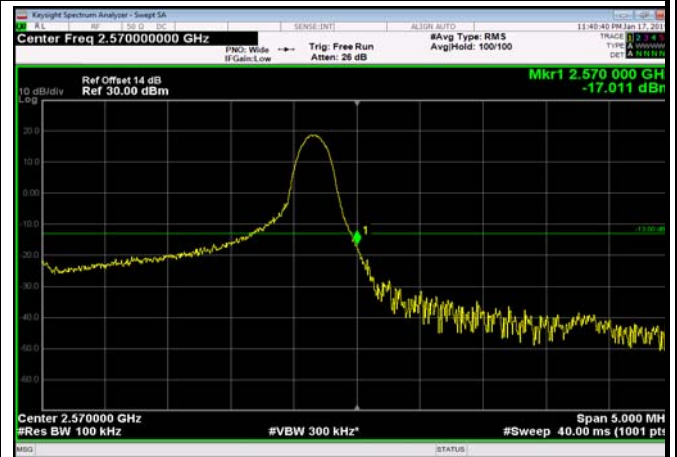

HighRange_FDD07_5MHz_2567.5_OneRB_high_Q16