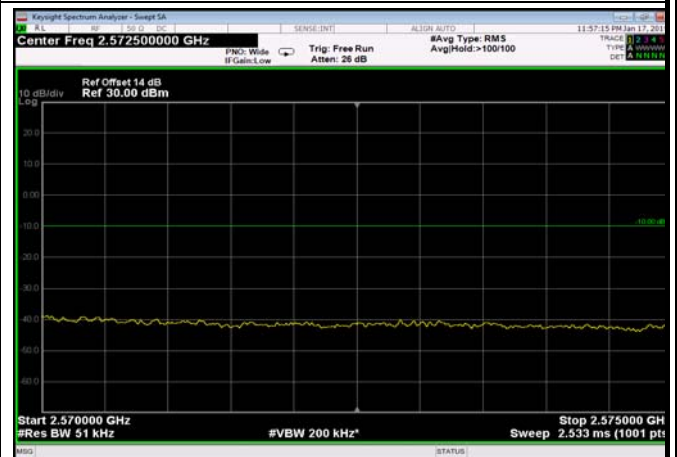

FDD07_15MHz_2562.5_QPSK_fullIRB_ExtraBands_Range_2570~2575