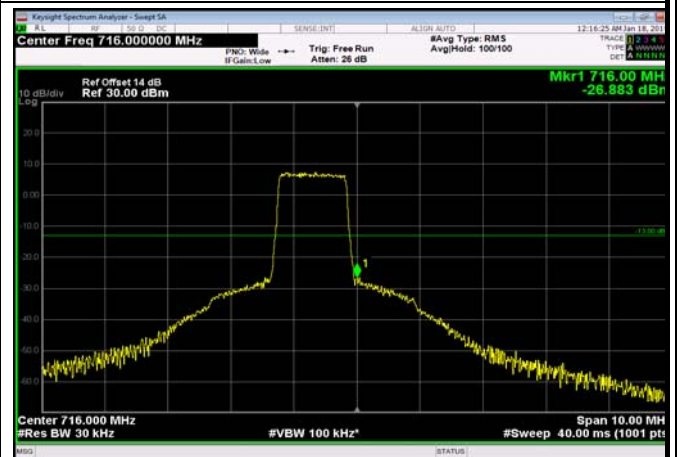

HighRange_FDD12_1.4MHz_715.3_full1RB
_High_Q16