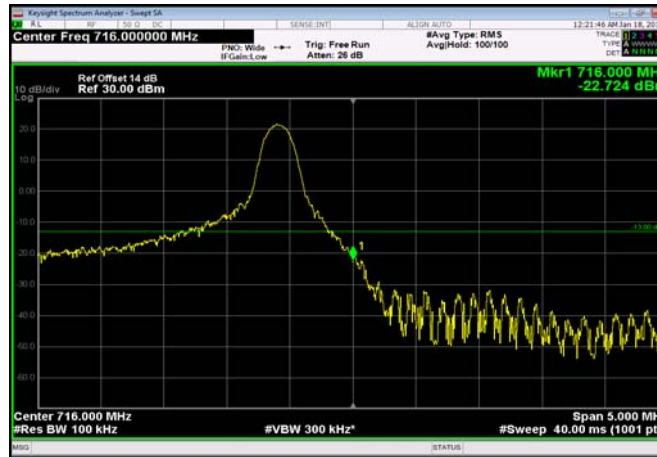

HighRange_FDD12_10MHz_711_OneRB
_high_QPSK