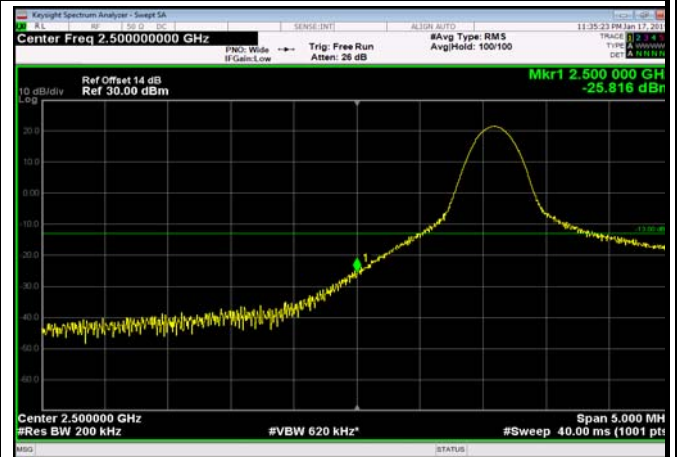

LowRange_FDD07_20MHz_2510_OneRB
_low_QPSK