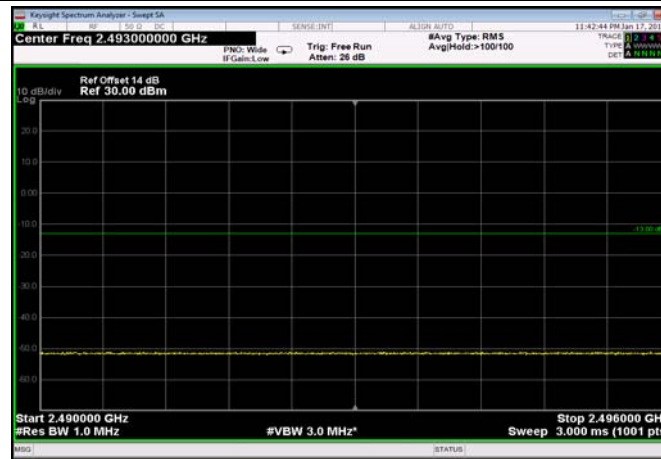

FDD07_5MHz_2567.5_QPSK_OneRB_low
_ExtraBands_Range_2490~2496