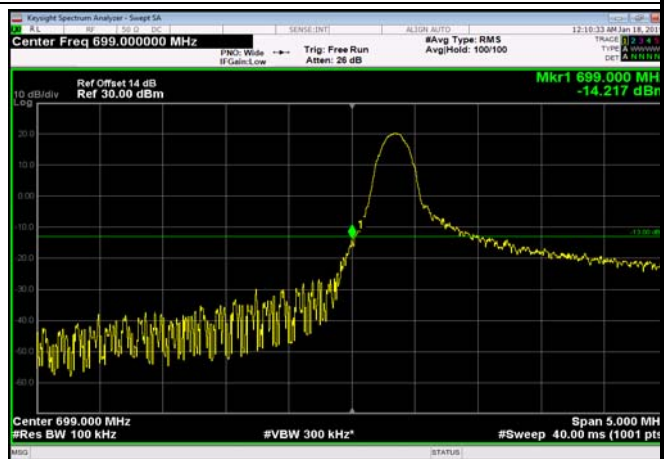

LowRange\_FDD12\_3MHz\_700.5\_OneRB  
\_low\_Q16

LowRange\_FDD12\_3MHz\_700.5\_fullRB  
\_Low\_QPSK

LowRange\_FDD12\_3MHz\_700.5\_fullRB  
\_Low\_Q16

LowRange\_FDD12\_5MHz\_701.5\_OneRB  
\_low\_QPSK

LowRange\_FDD12\_5MHz\_701.5\_OneRB  
\_low\_Q16