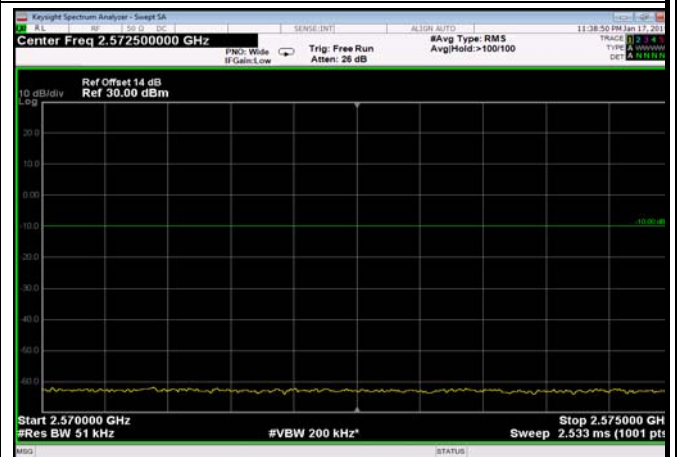

FDD07_20MHz_2510_Q16_fullRB_ExtraBand
s_Range_2570~2575