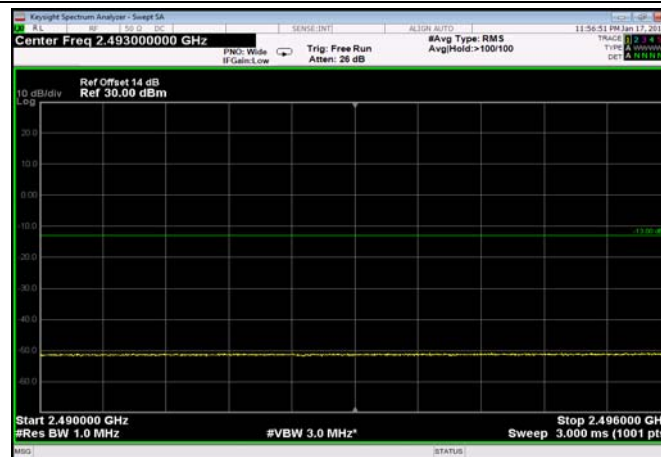

FDD07_15MHz_2562.5_QPSK_fullIRB_ExtraBands_Range_2490~2496