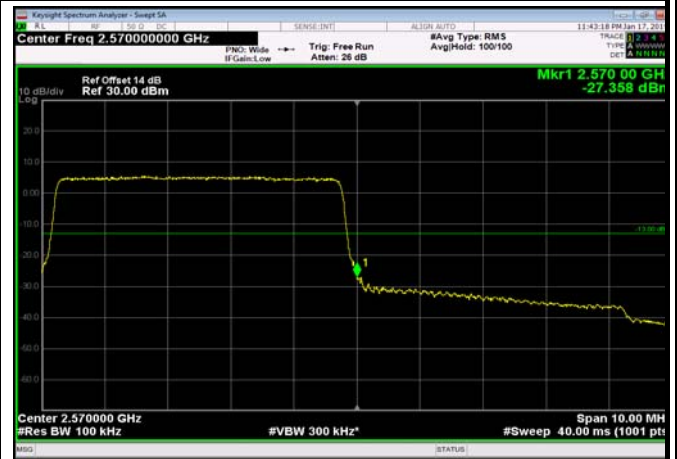

FDD07\_5MHz\_2567.5\_QPSK\_OneRB\_low\_ExtraBands\_Range\_2475~2490

FDD07\_5MHz\_2567.5\_QPSK\_OneRB\_low  
\_ExtraBands\_Range\_2490~2496

HighRange\_FDD07\_5MHz\_2567.5\_fullIRB  
\_High\_QPSK

HighRange\_FDD07\_5MHz\_2567.5\_fullIRB  
\_High\_Q16