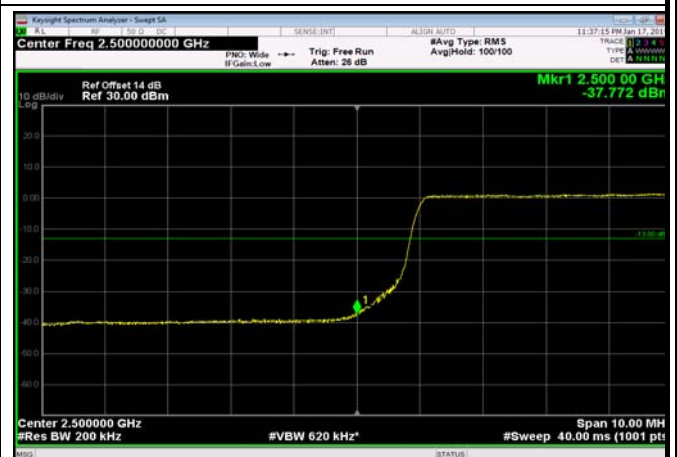

LowRange_FDD07_20MHz_2510_fullRB
_Low_QPSK