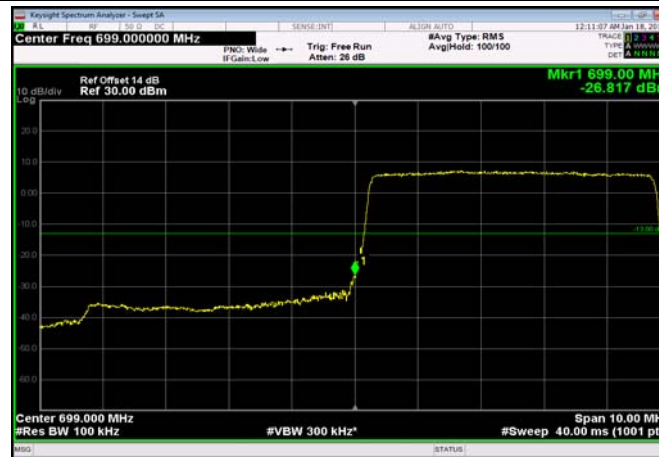

LowRange_FDD12_5MHz_701.5_fullRB
_Low_QPSK