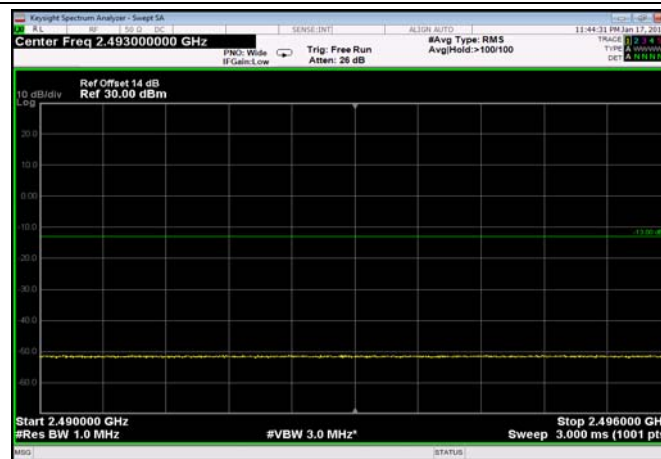

FDD07_5MHz_2567.5_QPSK_fullIRB_ExtraBa
nds_Range_2490~2496