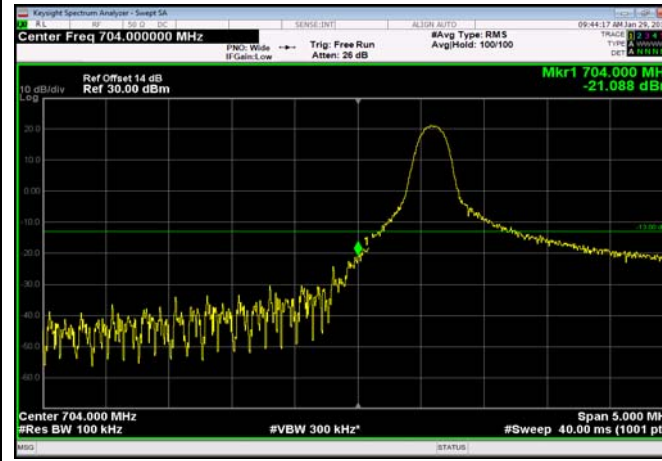

LowRange\_FDD17\_5MHz\_706.5\_OneRB  
\_low\_Q16

LowRange\_FDD17\_5MHz\_706.5\_fullIRB  
\_Low\_QPSK

LowRange\_FDD17\_5MHz\_706.5\_fullIRB  
\_Low\_Q16

LowRange\_FDD17\_10MHz\_709\_OneRB  
\_low\_QPSK

LowRange\_FDD17\_10MHz\_709\_OneRB  
\_low\_Q16