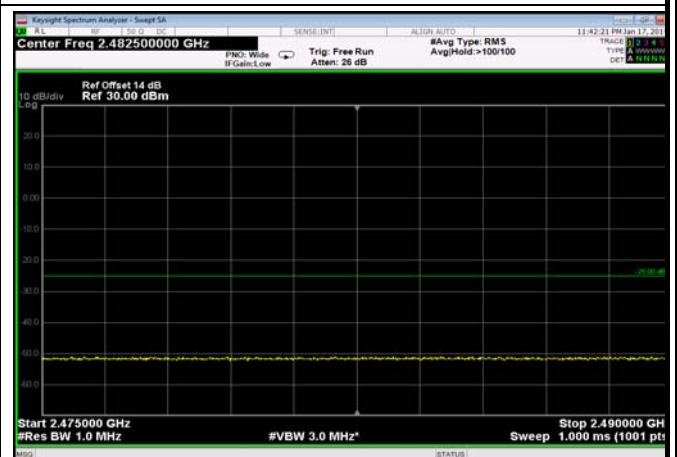

FDD07_5MHz_2567.5_QPSK_OneRB_low_ExtraBands_Range_2475~2490