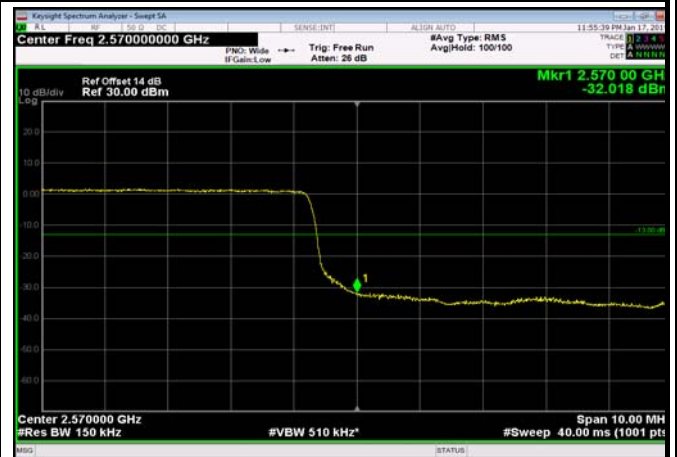

HighRange_FDD07_15MHz_2562.5_fullRB
_High_QPSK