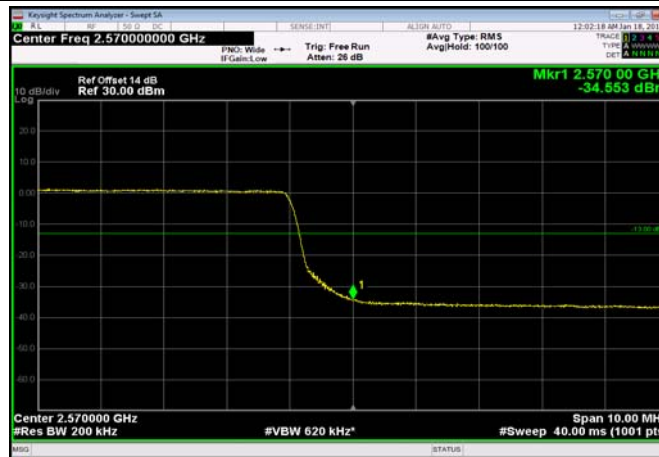

HighRange_FDD07_20MHz_2560_fullIRB
_High_Q16