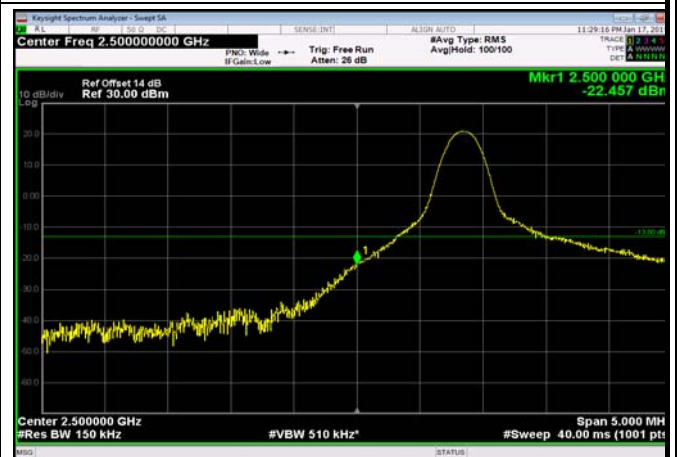

LowRange_FDD07_15MHz_2507.5_OneRB
_low_QPSK