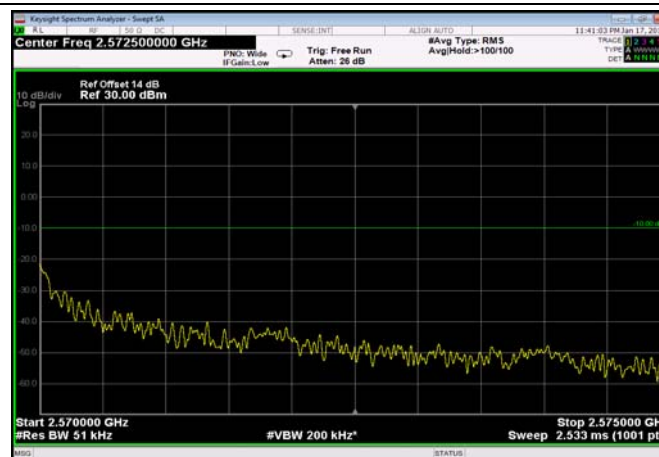

FDD07_5MHz_2567.5_Q16_OneRB_high_ExtraBands_Range_2570~2575