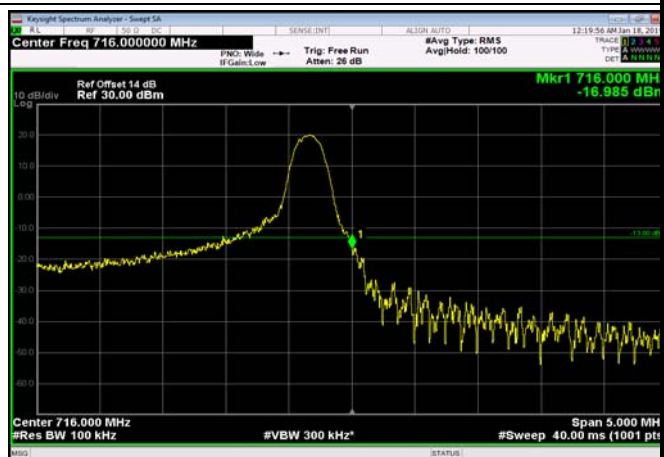

HighRange_FDD12_5MHz_713.5_OneRB
_high_Q16