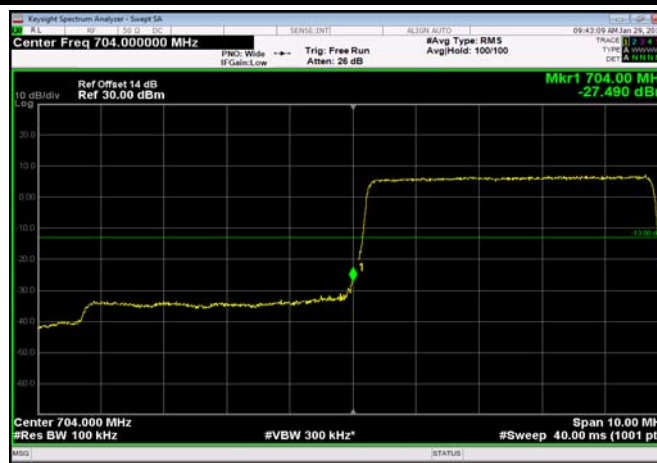

LowRange_FDD17_5MHz_706.5_fullIRB
_Low_QPSK