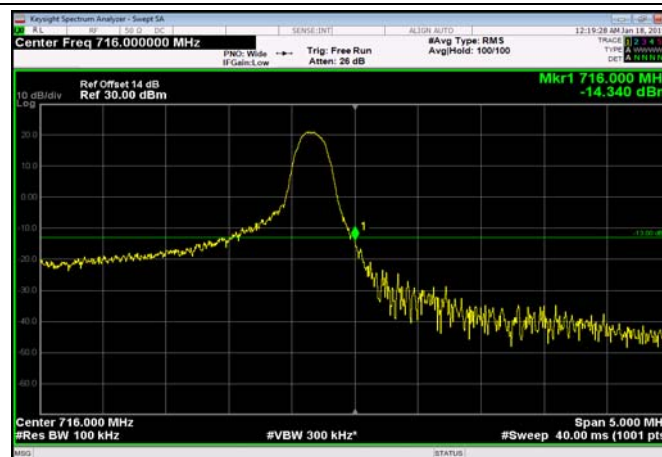

HighRange_FDD12_5MHz_713.5_OneRB
_high_QPSK