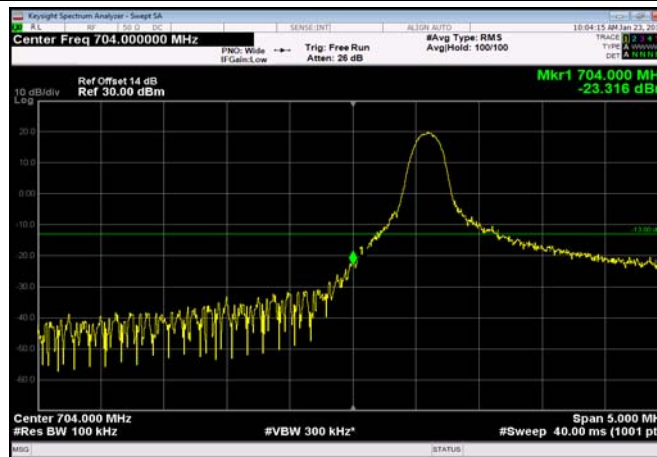

LowRange_FDD17_10MHz_709_OneRB
_low_Q16