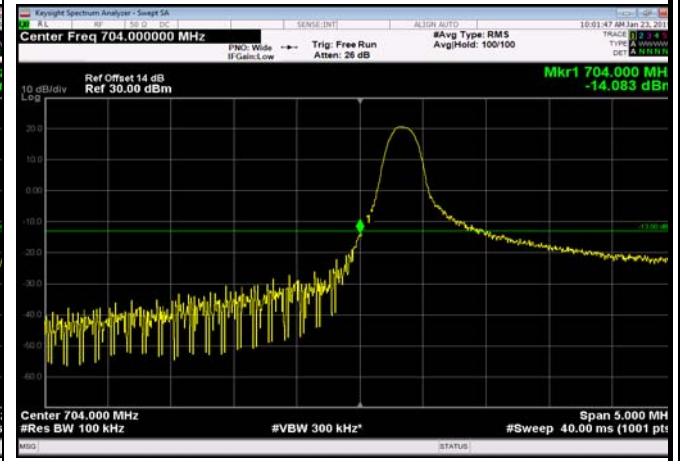

LowRange\_FDD17\_10MHz\_709\_OneRB  
\_low\_Q16

LowRange\_FDD17\_10MHz\_709\_OneRB  
\_low\_QPSK

LowRange\_FDD17\_5MHz\_706.5\_OneRB  
\_low\_Q16

LowRange\_FDD17\_5MHz\_706.5\_OneRB  
\_low\_QPSK

LowRange\_FDD17\_5MHz\_706.5\_OneRB  
\_low\_QPSK