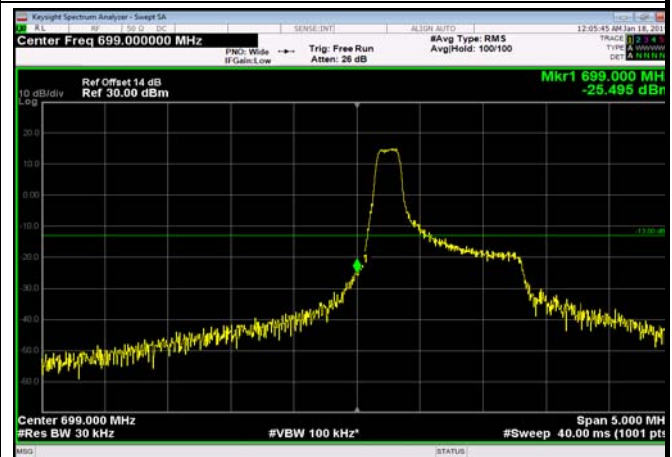

LowRange_FDD12_1.4MHz_699.7_OneRB
_low_Q16