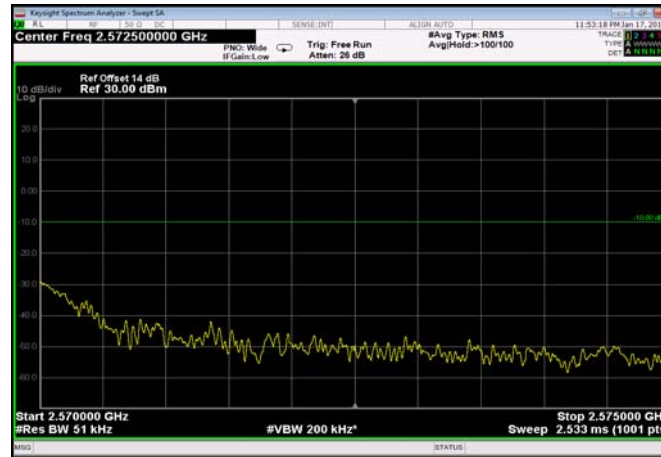

FDD07_15MHz_2562.5_Q16_OneRB_high
_ExtraBands_Range_2570~2575