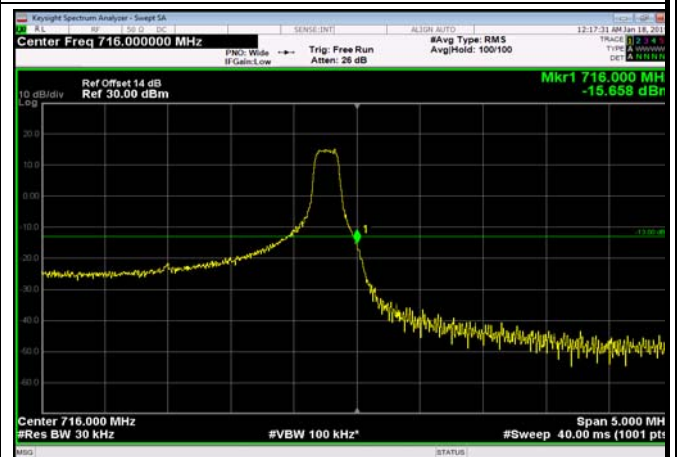

HighRange_FDD12_3MHz_714.5_OneRB
_high_Q16