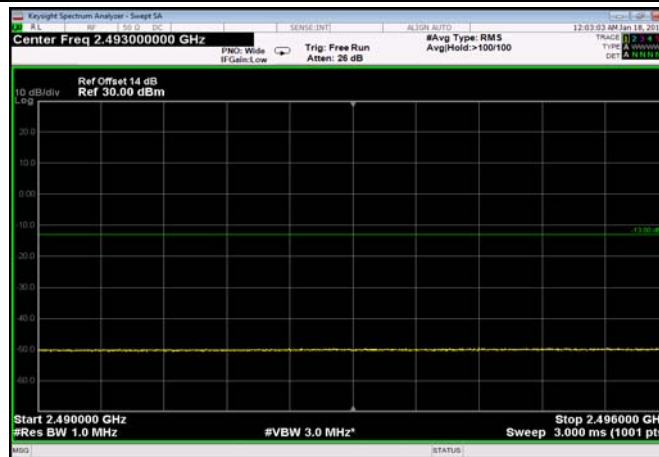

HighRange\_FDD07\_20MHz\_2560\_fullIRB  
\_High\_QPSK

HighRange\_FDD07\_20MHz\_2560\_fullIRB  
\_High\_Q16

FDD07\_20MHz\_2560\_QPSK\_fullIRB\_ExtraBan  
ds\_Range\_2475~2490

FDD07\_20MHz\_2560\_QPSK\_fullIRB\_ExtraBan  
ds\_Range\_2490~2496