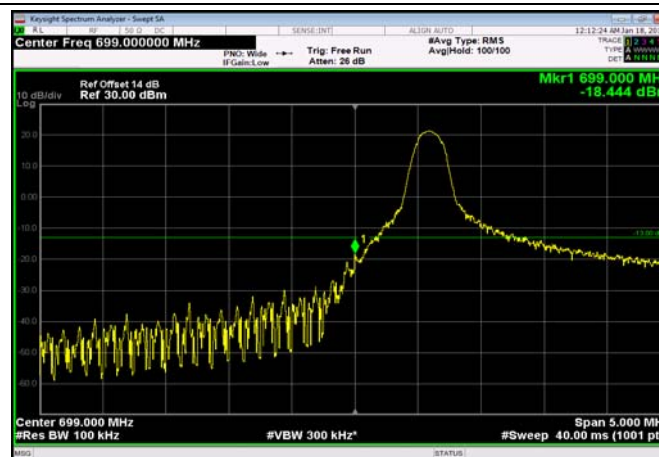

LowRange_FDD12_10MHz_704_OneRB
_low_QPSK