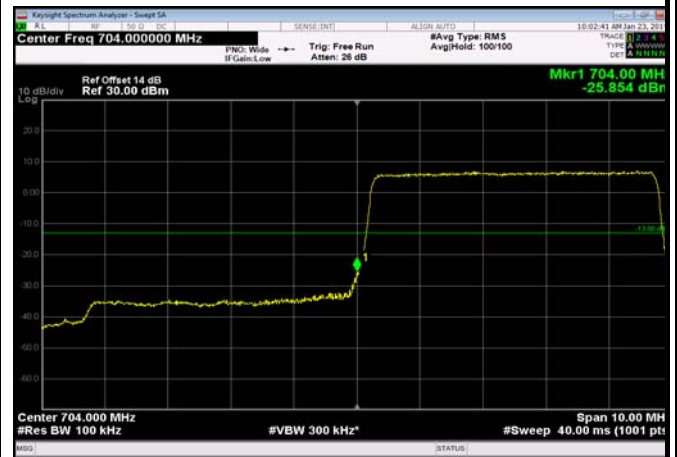

HighRange\_FDD17\_5MHz\_713.5\_OneRB  
\_high\_QPSK

LowRange\_FDD17\_10MHz\_709\_fullRB  
\_Low\_Q16

LowRange\_FDD17\_10MHz\_709\_fullRB  
\_Low\_QPSK

LowRange\_FDD17\_5MHz\_706.5\_fullRB  
\_Low\_Q16

LowRange\_FDD17\_5MHz\_706.5\_fullRB  
\_Low\_QPSK