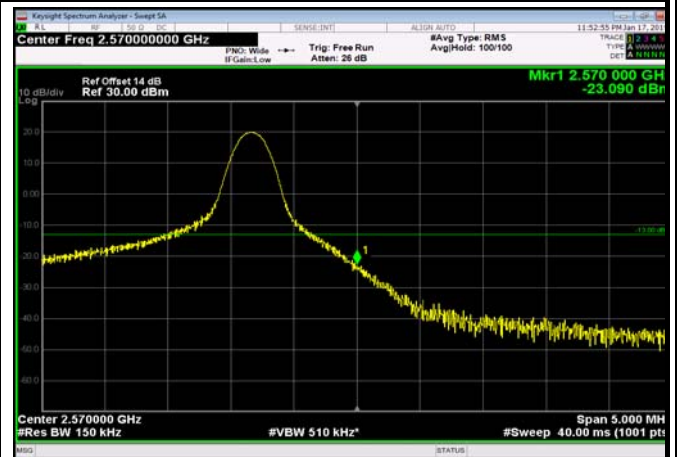

FDD07\_10MHz\_2565\_QPSK\_fullRB\_ExtraBan  
ds\_Range\_2575~2576

FDD07\_10MHz\_2565\_QPSK\_fullRB\_ExtraBan  
ds\_Range\_2576~2595

HighRange\_FDD07\_15MHz\_2562.5\_OneRB  
\_high\_QPSK

HighRange\_FDD07\_15MHz\_2562.5\_OneRB  
\_high\_Q16