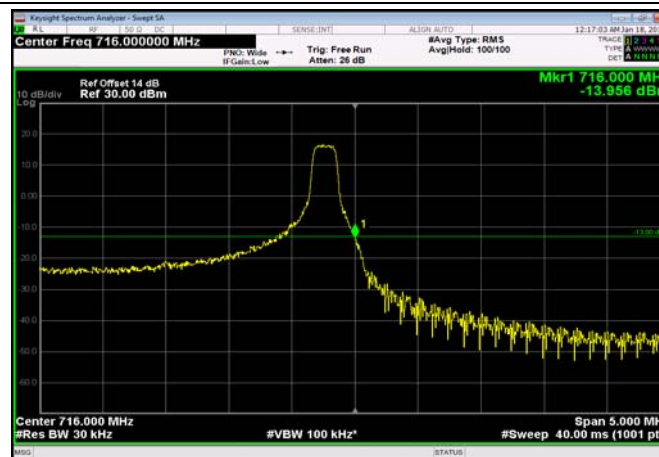

HighRange_FDD12_3MHz_714.5_OneRB
_high_QPSK