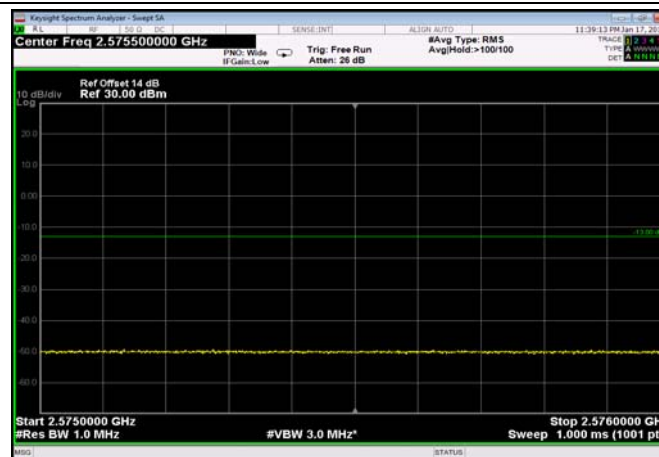

FDD07_20MHz_2510_Q16_fullRB_ExtraBand
s_Range_2575~2576