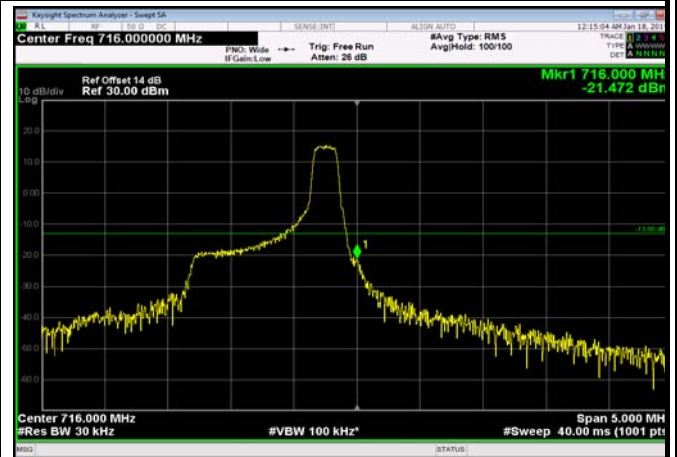

LowRange\_FDD12\_10MHz\_704\_fullRB  
\_Low\_Q16

HighRange\_FDD12\_1.4MHz\_715.3\_OneRB  
\_high\_QPSK

HighRange\_FDD12\_1.4MHz\_715.3\_OneRB  
\_high\_Q16

HighRange\_FDD12\_1.4MHz\_715.3\_full1RB  
\_High\_QPSK