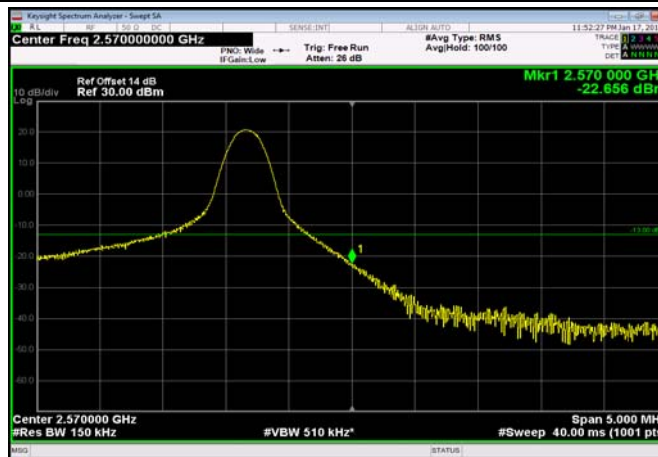

HighRange_FDD07_15MHz_2562.5_OneRB
_high_QPSK