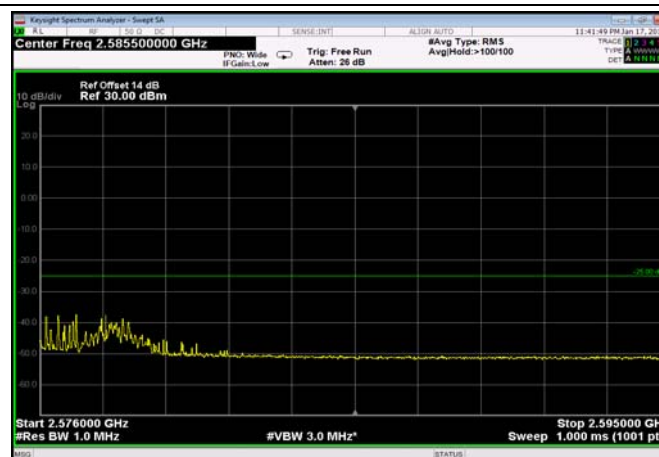

HighRange\_FDD07\_5MHz\_2567.5\_OneRB\_high\_Q16

FDD07\_5MHz\_2567.5\_Q16\_OneRB\_high\_ExtraBands\_Range\_2570~2575

FDD07\_5MHz\_2567.5\_Q16\_OneRB\_high\_ExtraBands\_Range\_2575~2576

FDD07\_5MHz\_2567.5\_Q16\_OneRB\_high\_ExtraBands\_Range\_2576~2595