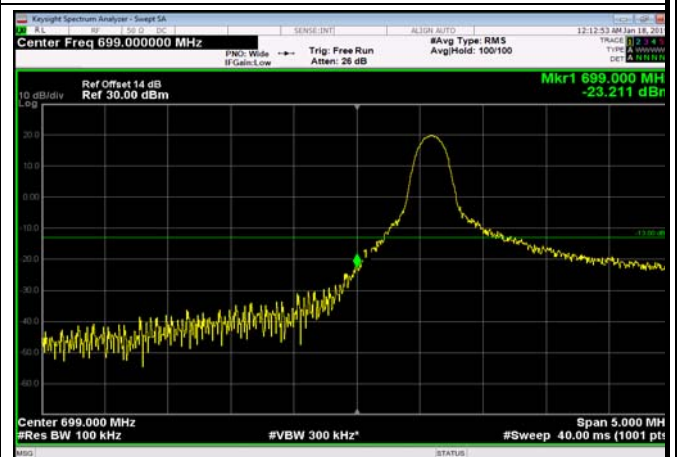

LowRange\_FDD12\_5MHz\_701.5\_fullRB  
\_Low\_QPSK

LowRange\_FDD12\_5MHz\_701.5\_fullRB  
\_Low\_Q16

LowRange\_FDD12\_10MHz\_704\_OneRB  
\_low\_QPSK

LowRange\_FDD12\_10MHz\_704\_OneRB  
\_low\_Q16

LowRange\_FDD12\_10MHz\_704\_fullRB  
\_Low\_QPSK