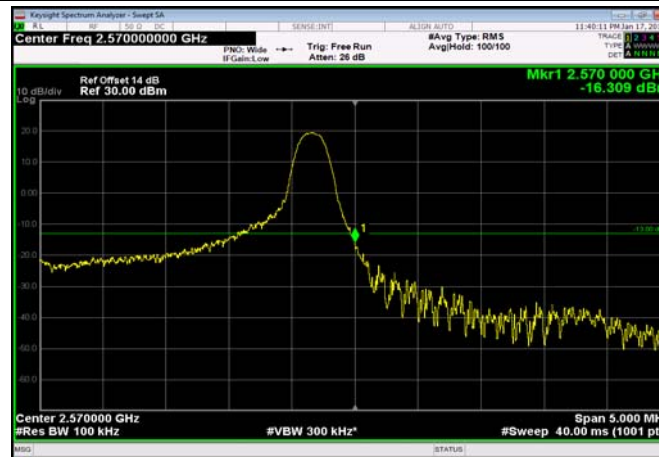

FDD07\_20MHz\_2510\_Q16\_fullRB\_ExtraBand  
s\_Range\_2570~2575

FDD07\_20MHz\_2510\_Q16\_fullRB\_ExtraBand  
s\_Range\_2575~2576

FDD07\_20MHz\_2510\_Q16\_fullRB\_ExtraBand  
s\_Range\_2576~2595

HighRange\_FDD07\_5MHz\_2567.5\_OneRB\_high\_QPSK