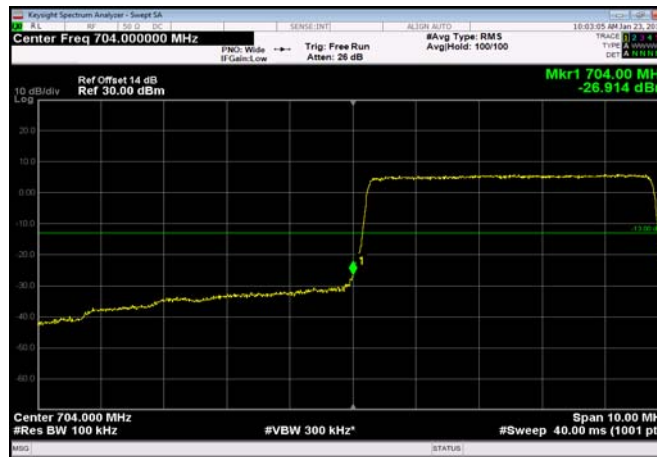

HighRange\_FDD17\_5MHz\_713.5\_OneRB  
\_high\_QPSK

LowRange\_FDD17\_10MHz\_709\_fullRB  
\_Low\_Q16

LowRange\_FDD17\_10MHz\_709\_fullRB  
\_Low\_QPSK

LowRange\_FDD17\_5MHz\_706.5\_fullRB  
\_Low\_Q16

LowRange\_FDD17\_5MHz\_706.5\_fullRB  
\_Low\_QPSK