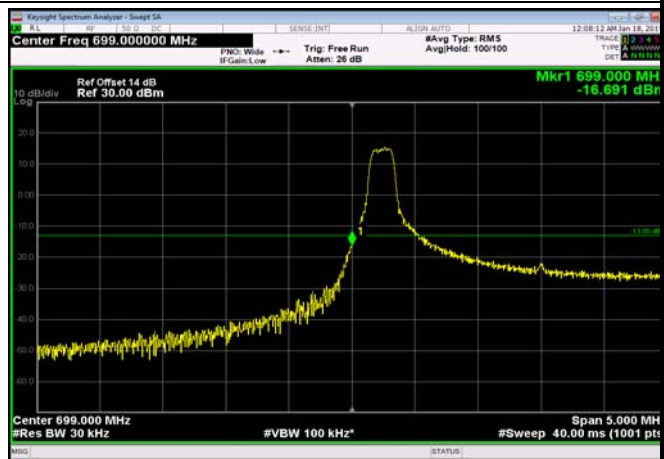

LowRange_FDD12_3MHz_700.5_OneRB
_low_Q16