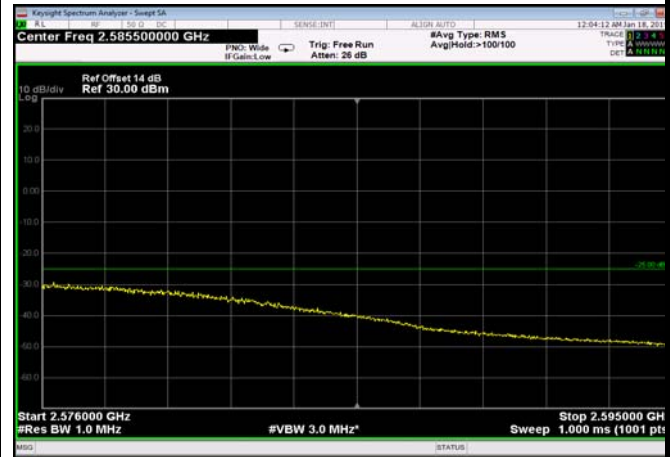

FDD07\_20MHz\_2560\_QPSK\_fullIRB\_ExtraBan  
ds\_Range\_2570~2575

FDD07\_20MHz\_2560\_QPSK\_fullIRB\_ExtraBan  
ds\_Range\_2575~2576

FDD07\_20MHz\_2560\_QPSK\_fullIRB\_ExtraBan  
ds\_Range\_2576~2595

LowRange\_FDD12\_1.4MHz\_699.7\_OneRB  
\_low\_QPSK