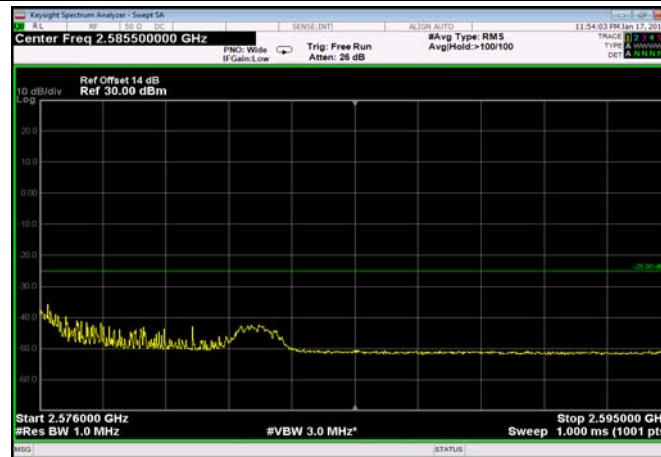

FDD07_15MHz_2562.5_Q16_OneRB_high
_ExtraBands_Range_2576~2595