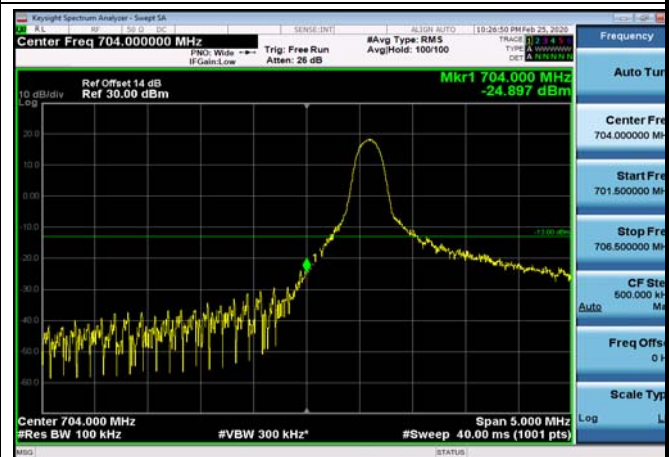

LowRange_FDD17_10MHz_709_OneRB
_low_Q16