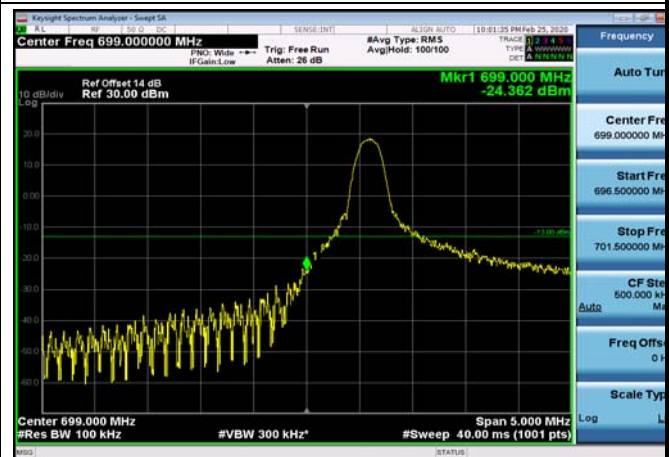

LowRange_FDD12_5MHz_701.5_fullRB
_Low_QPSK

LowRange_FDD12_5MHz_701.5_fullRB
_Low_Q16

LowRange_FDD12_10MHz_704_OneRB
_low_QPSK

LowRange_FDD12_10MHz_704_OneRB
_low_Q16

LowRange_FDD12_10MHz_704_fullRB
_Low_QPSK