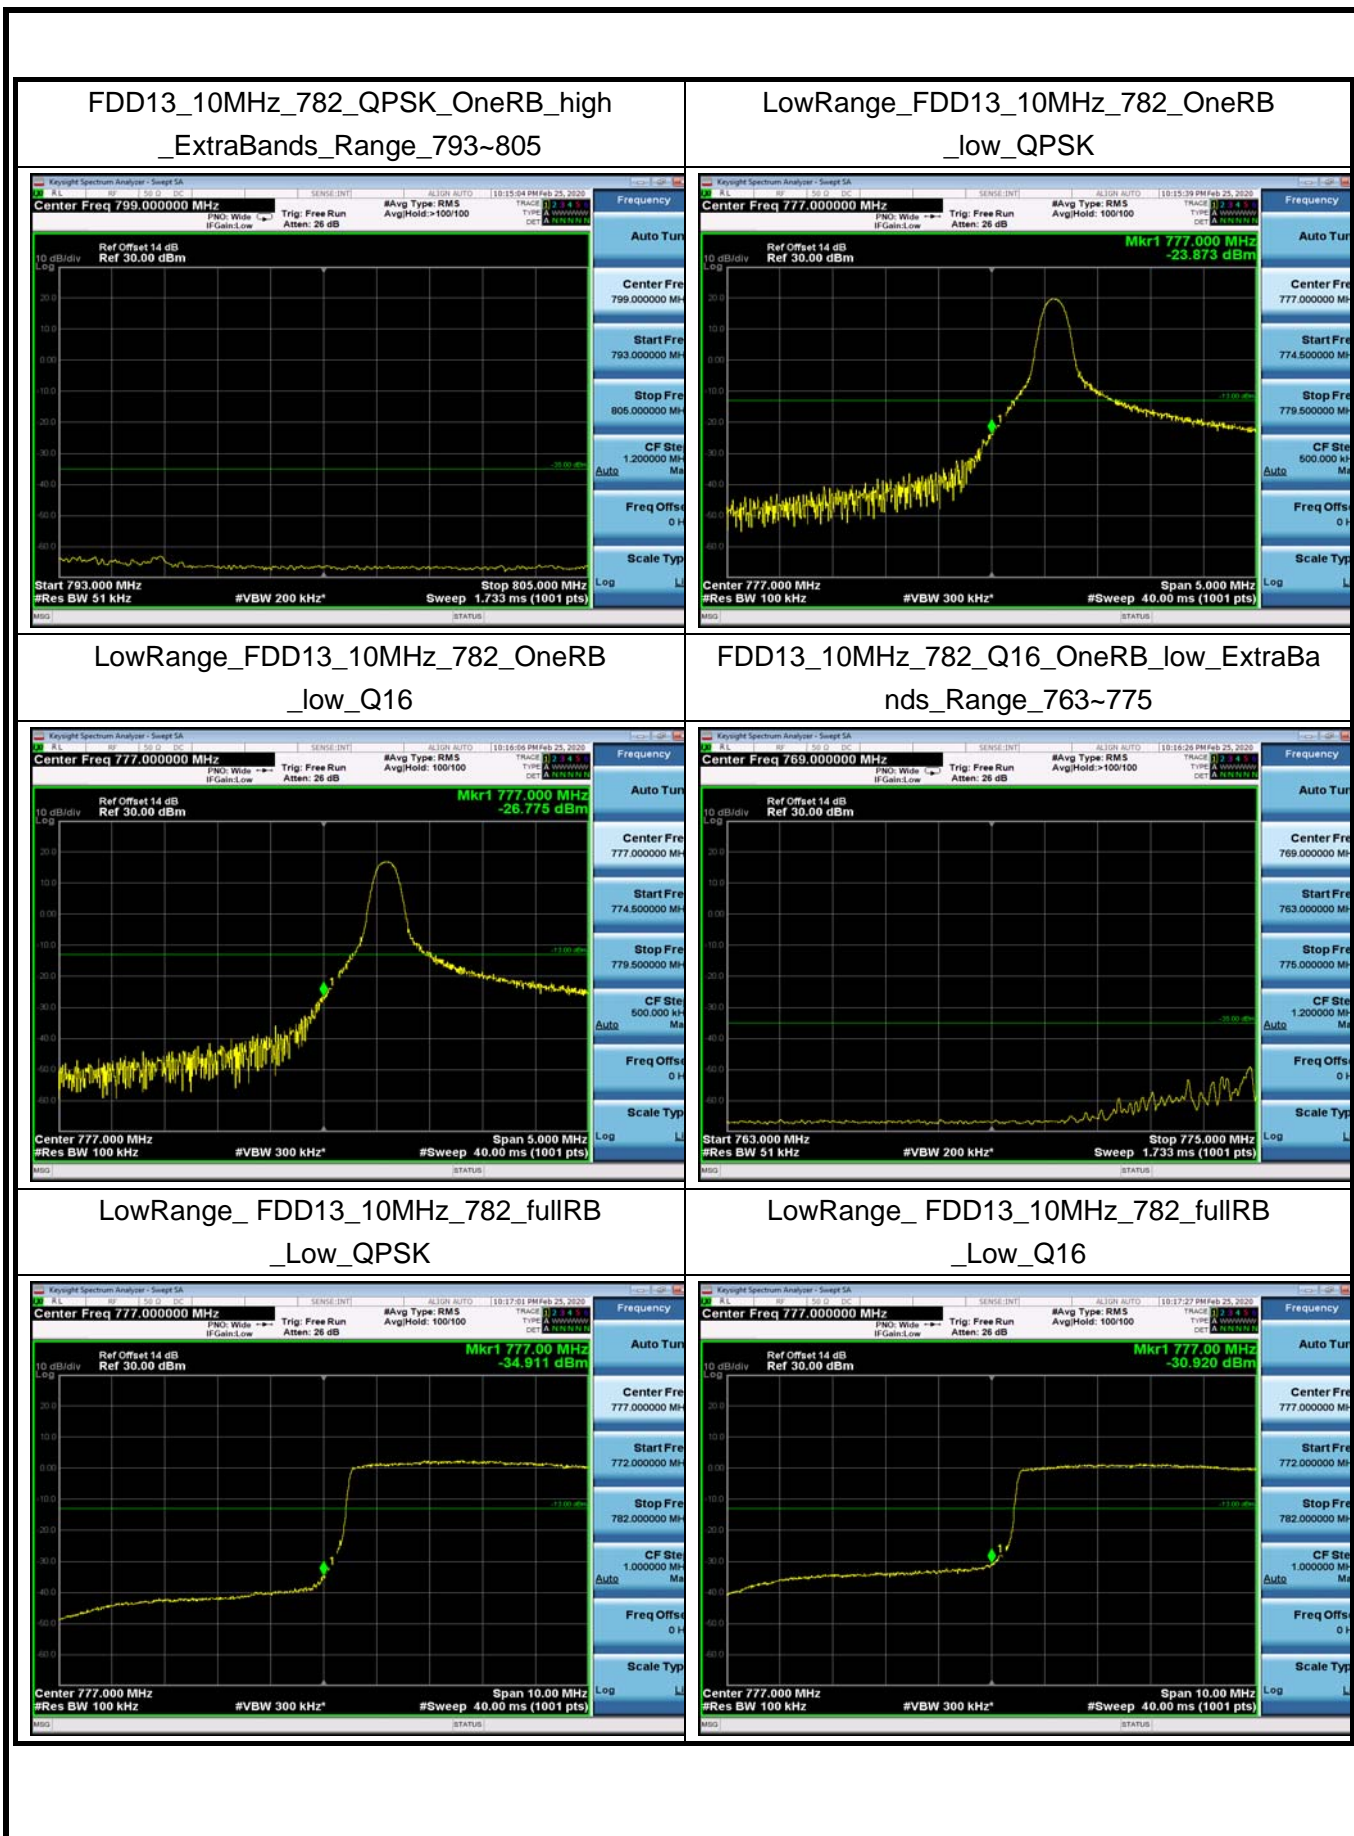

FDD13_5MHz_779.5_Q16_OneRB_low
_ExtraBands_Range_763~775

LowRange_FDD13_5MHz_779.5_fullIRB
_Low_QPSK

LowRange_FDD13_5MHz_779.5_fullIRB
_Low_Q16

HighRange_FDD13_5MHz_784.5_OneRB
_high_QPSK

HighRange_FDD13_5MHz_784.5_OneRB
_high_Q16