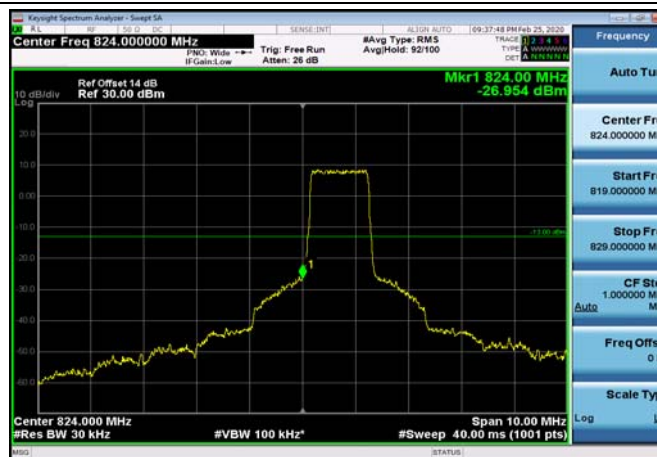

HighRange_FDD04_20MHz_1745_OneRB
_high_Q16

HighRange_ FDD04_20MHz_1745_fullRB
_High_QPSK

HighRange_ FDD04_20MHz_1745_fullRB
_High_Q16

LowRange_ FDD05_1.4MHz_824.7_OneRB
_low_QPSK

LowRange_ FDD05_1.4MHz_824.7_OneRB
_low_Q16

LowRange_ FDD05_1.4MHz_824.7_fullRB
_Low_QPSK

LowRange_ FDD05_1.4MHz_824.7_fullRB
_Low_Q16

LowRange_FDD05_3MHz_825.5_OneRB
_low_QPSK

LowRange_FDD05_3MHz_825.5_OneRB
_low_Q16

LowRange_FDD05_3MHz_825.5_fullRB
_Low_QPSK