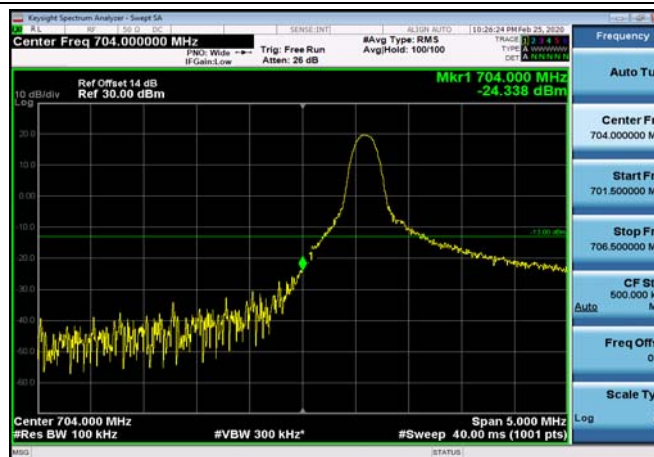

LowRange_FDD17_10MHz_709_OneRB
_low_QPSK