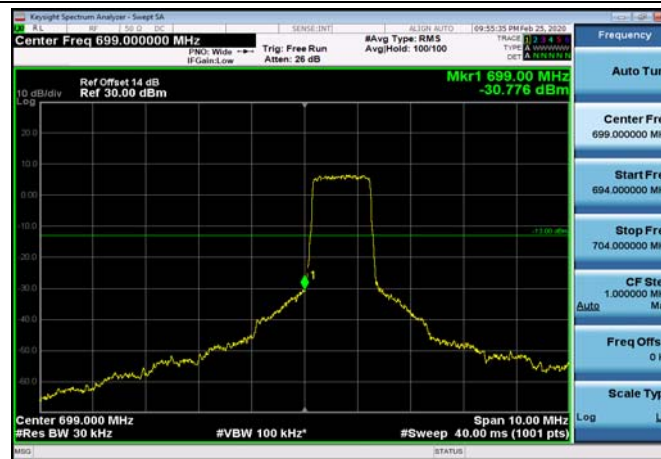

LowRange_FDD12_1.4MHz_699.7_OneRB
_low_QPSK

LowRange_FDD12_1.4MHz_699.7_OneRB
_low_Q16

LowRange_FDD12_1.4MHz_699.7_fullRB
_Low_QPSK

LowRange_FDD12_1.4MHz_699.7_fullRB
_Low_Q16

LowRange_FDD12_3MHz_700.5_OneRB
_low_QPSK