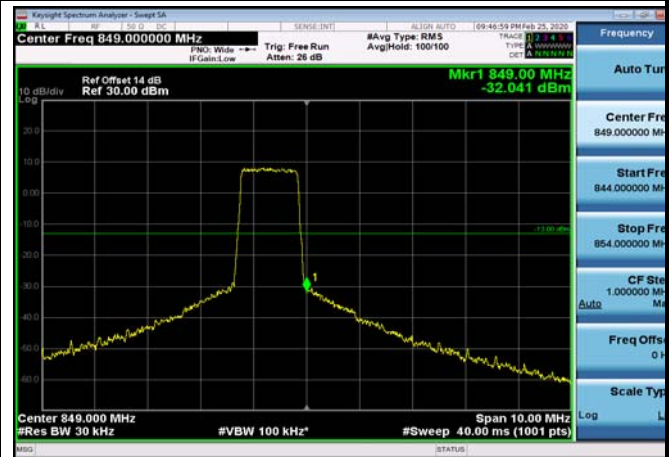

HighRange_FDD05_1.4MHz_848.3_fullIRB
_High_Q16