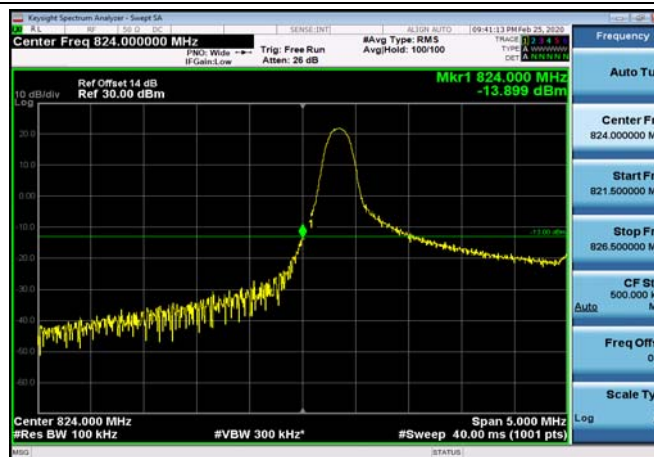

LowRange_FDD05_5MHz_826.5_OneRB
_low_QPSK