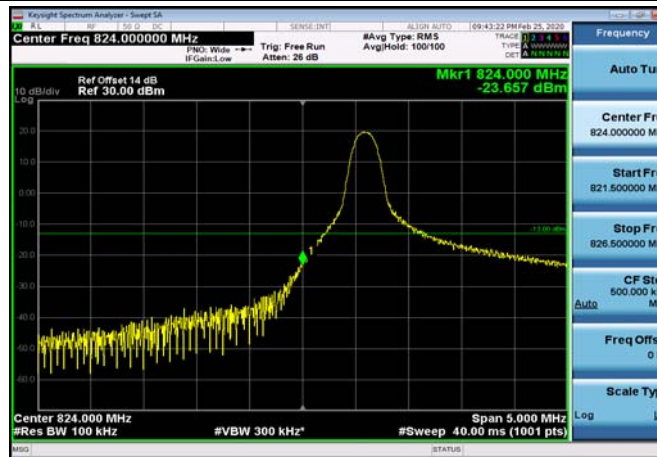

LowRange_FDD05_10MHz_829_OneRB
_low_QPSK