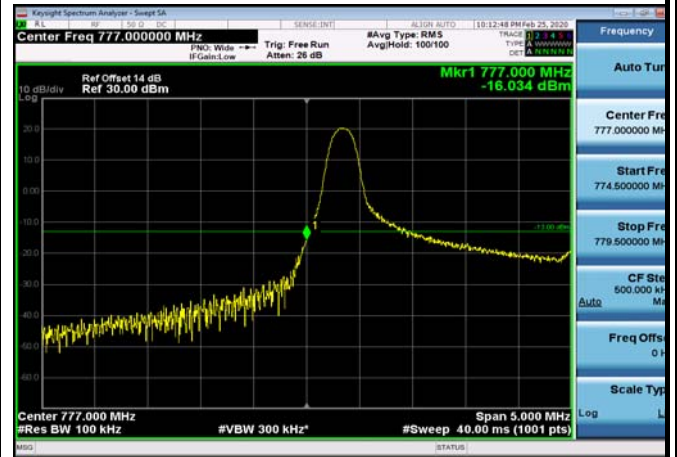

HighRange_FDD12_10MHz_711_fullRB
_High_QPSK

HighRange_FDD12_10MHz_711_fullRB
_High_Q16

FDD13_5MHz_779.5_QPSK_OneRB_high
_ExtraBands_Range_793~805

LowRange_FDD13_5MHz_779.5_OneRB
_low_QPSK

LowRange_FDD13_5MHz_779.5_OneRB
_low_Q16