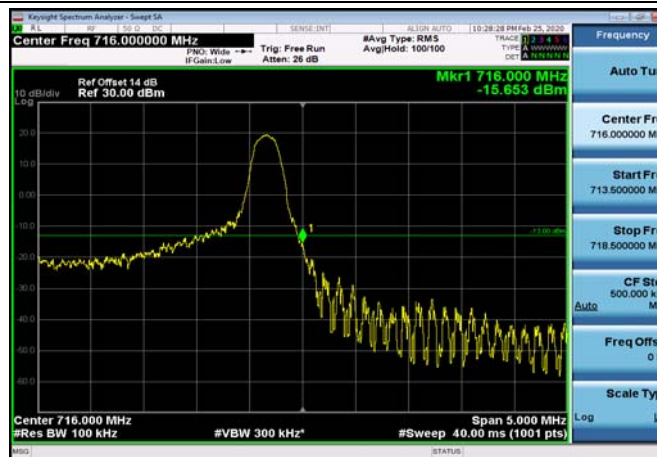

LowRange_FDD17_10MHz_709_OneRB
_low_QPSK

LowRange_FDD17_10MHz_709_OneRB
_low_Q16

LowRange_FDD17_10MHz_709_fullRB
_Low_QPSK

LowRange_FDD17_10MHz_709_fullRB
_Low_Q16

HighRange_FDD17_5MHz_713.5_OneRB
_high_QPSK