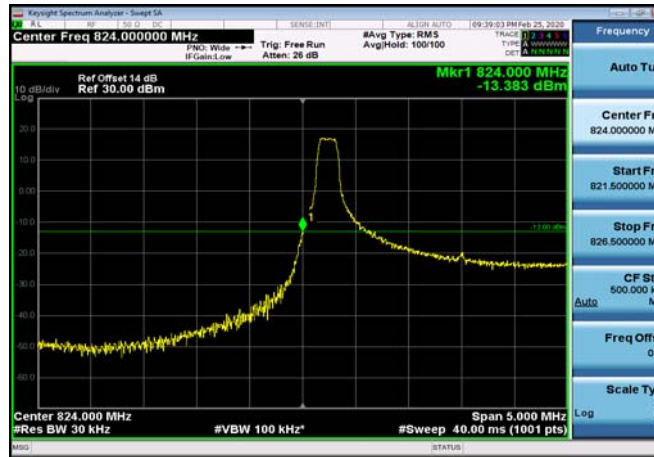

LowRange_ FDD05_1.4MHz_824.7_fullRB
_Low_QPSK

LowRange_ FDD05_1.4MHz_824.7_fullRB
_Low_Q16

LowRange_FDD05_3MHz_825.5_OneRB
_low_QPSK

LowRange_FDD05_3MHz_825.5_OneRB
_low_Q16

LowRange_FDD05_3MHz_825.5_fullRB
_Low_QPSK