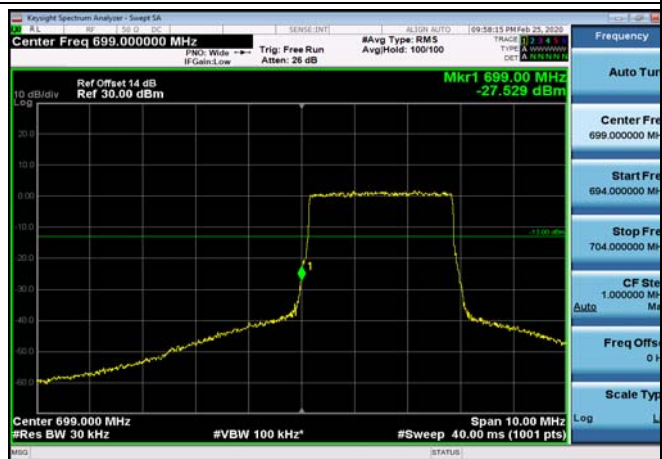

LowRange_FDD12_3MHz_700.5_fullRB
_Low_Q16