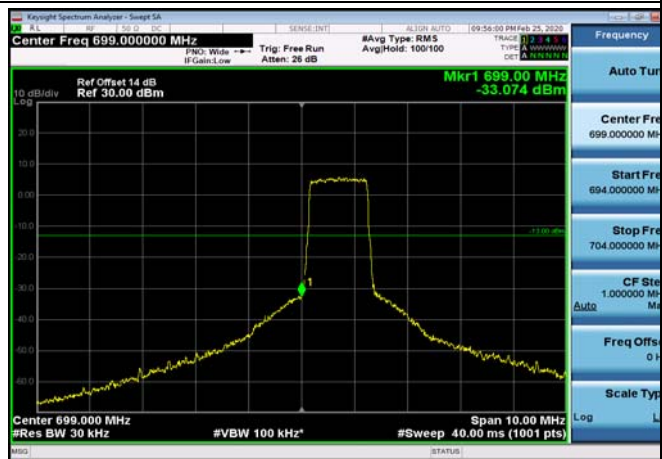

LowRange_FDD12_1.4MHz_699.7_OneRB
_low_QPSK

LowRange_FDD12_1.4MHz_699.7_OneRB
_low_Q16

LowRange_FDD12_1.4MHz_699.7_fullRB
_Low_QPSK

LowRange_FDD12_1.4MHz_699.7_fullRB
_Low_Q16

LowRange_FDD12_3MHz_700.5_OneRB
_low_QPSK