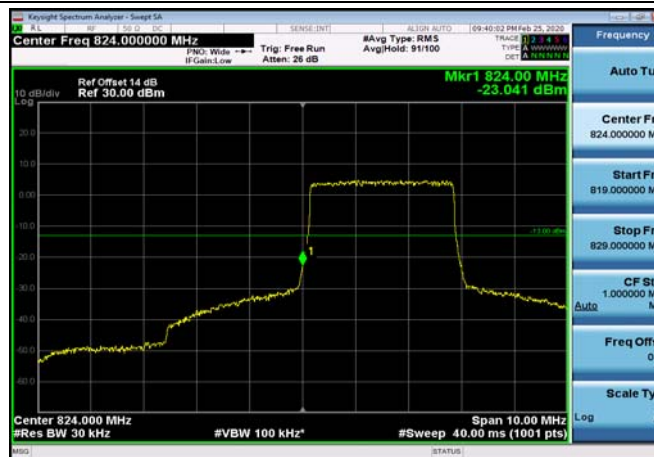

LowRange_ FDD05_1.4MHz_824.7_fullRB
_Low_QPSK

LowRange_ FDD05_1.4MHz_824.7_fullRB
_Low_Q16

LowRange_FDD05_3MHz_825.5_OneRB
_low_QPSK

LowRange_FDD05_3MHz_825.5_OneRB
_low_Q16

LowRange_FDD05_3MHz_825.5_fullRB
_Low_QPSK

LowRange_FDD05_3MHz_825.5_fullRB
_Low_Q16

LowRange_FDD05_5MHz_826.5_OneRB
_low_QPSK

LowRange_FDD05_5MHz_826.5_OneRB
_low_Q16

LowRange_FDD05_5MHz_826.5_fullRB
_Low_QPSK

LowRange_FDD05_5MHz_826.5_fullRB
_Low_Q16