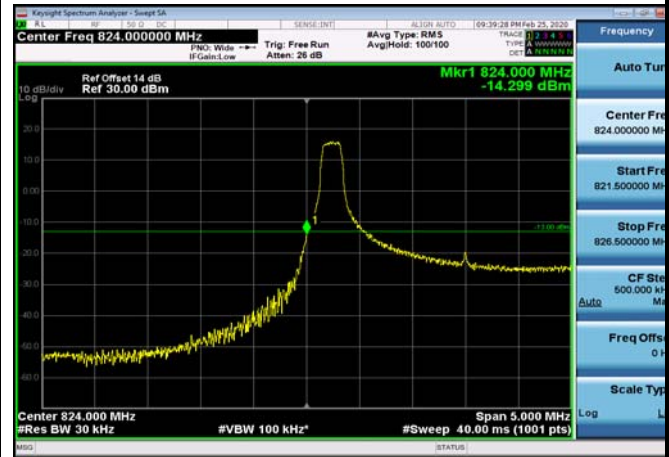

LowRange_ FDD05_1.4MHz_824.7_fullRB
_Low_QPSK

LowRange_ FDD05_1.4MHz_824.7_fullRB
_Low_Q16

LowRange_FDD05_3MHz_825.5_OneRB
_low_QPSK

LowRange_FDD05_3MHz_825.5_OneRB
_low_Q16

LowRange_FDD05_3MHz_825.5_fullRB
_Low_QPSK