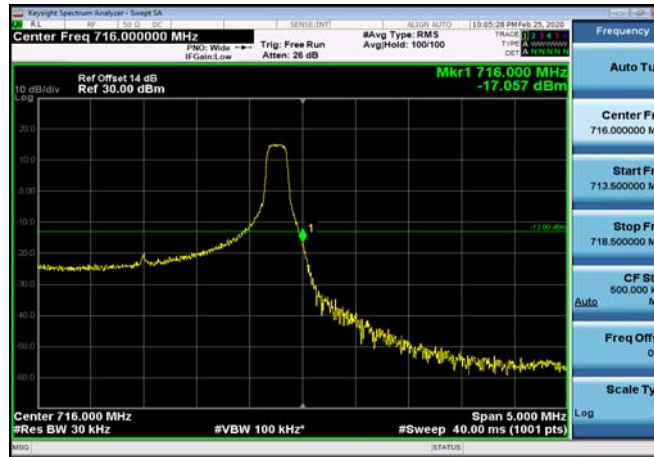

HighRange_FDD12_3MHz_714.5_OneRB
_high_QPSK