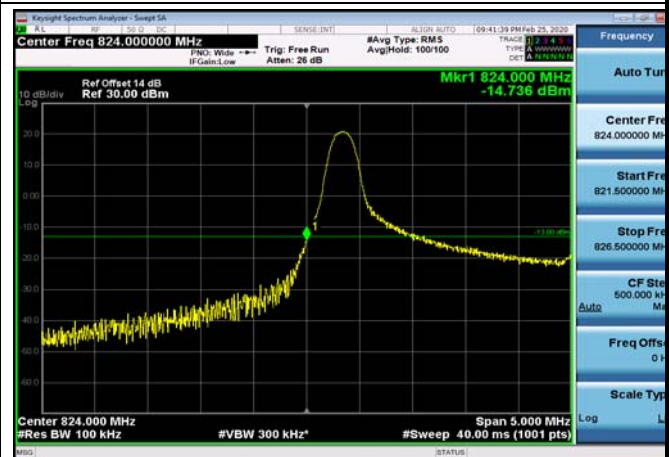

LowRange_FDD05_5MHz_826.5_OneRB
_low_Q16