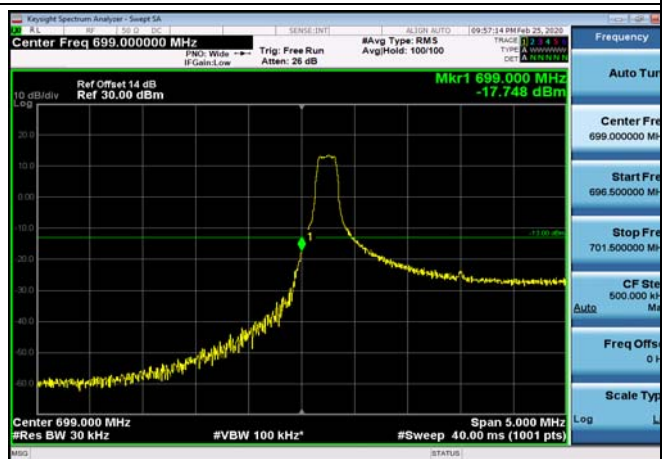

LowRange_FDD12_3MHz_700.5_OneRB
_low_Q16