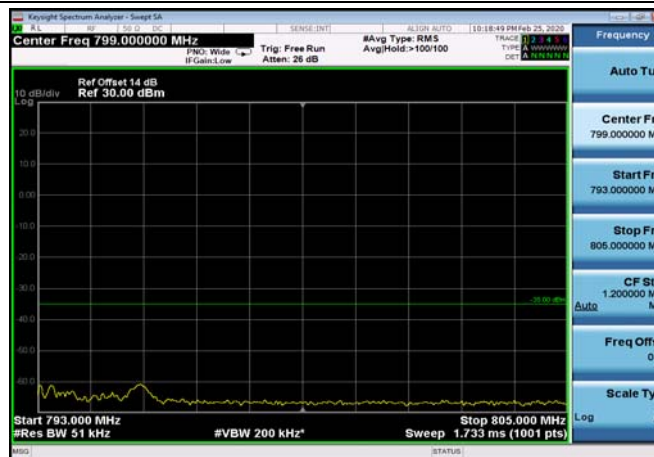

FDD13_5MHz_784.5_Q16_OneRB_high
_ExtraBands_Range_793~805