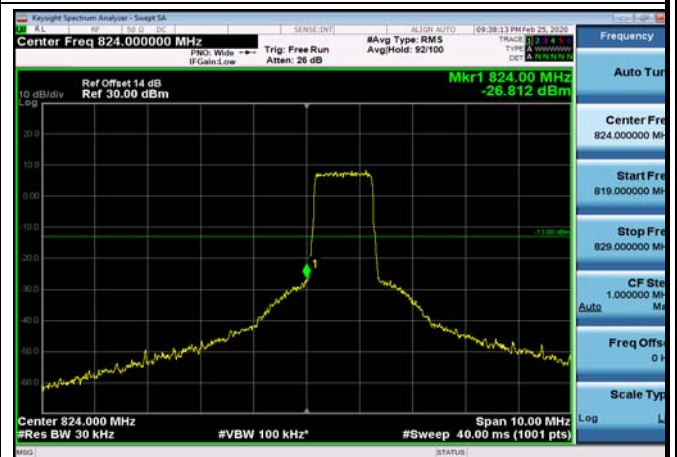

LowRange_ FDD05_1.4MHz_824.7_fullRB
_Low_Q16