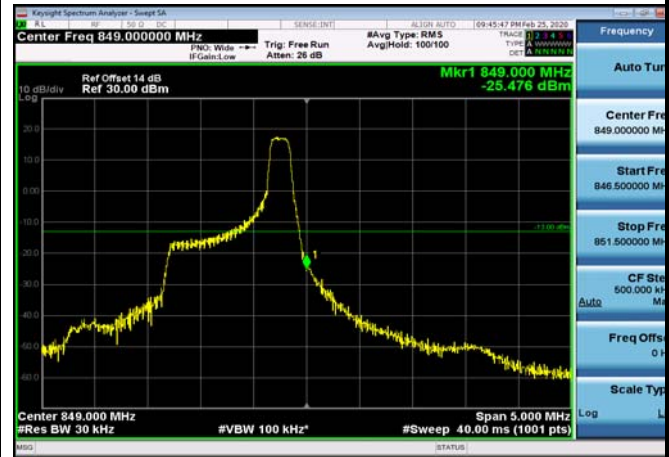

HighRange_FDD05_1.4MHz_848.3_OneRB
_high_Q16