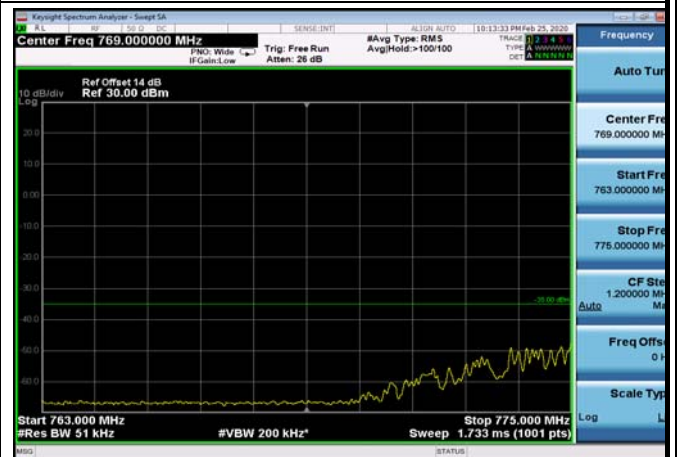

FDD13_5MHz_779.5_Q16_OneRB_low
_ExtraBands_Range_763~775