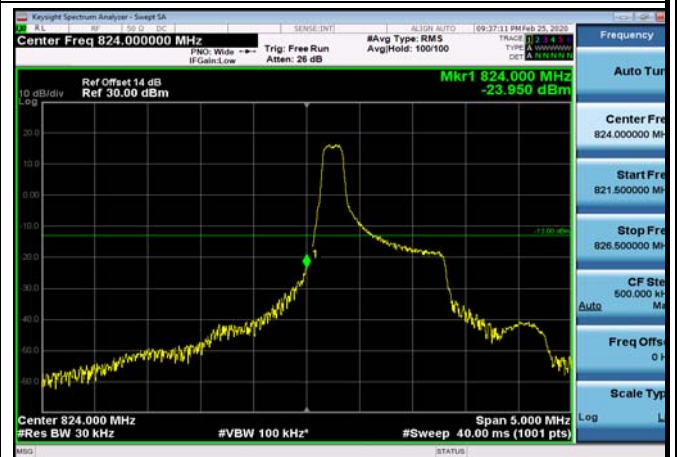

HighRange_FDD04_20MHz_1745_OneRB
_high_Q16

HighRange_ FDD04_20MHz_1745_fullRB
_High_QPSK

HighRange_ FDD04_20MHz_1745_fullRB
_High_Q16

LowRange_ FDD05_1.4MHz_824.7_OneRB
_low_QPSK

LowRange_ FDD05_1.4MHz_824.7_OneRB
_low_Q16