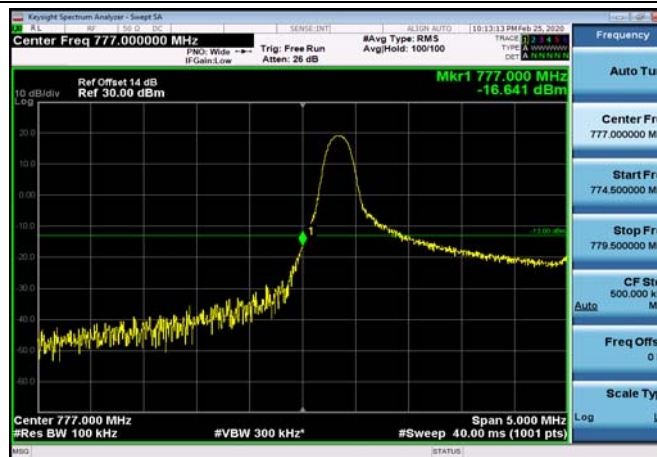

HighRange_FDD12_10MHz_711_fullRB
_High_QPSK

HighRange_FDD12_10MHz_711_fullRB
_High_Q16

FDD13_5MHz_779.5_QPSK_OneRB_high
_ExtraBands_Range_793~805

LowRange_FDD13_5MHz_779.5_OneRB
_low_QPSK

LowRange_FDD13_5MHz_779.5_OneRB
_low_Q16