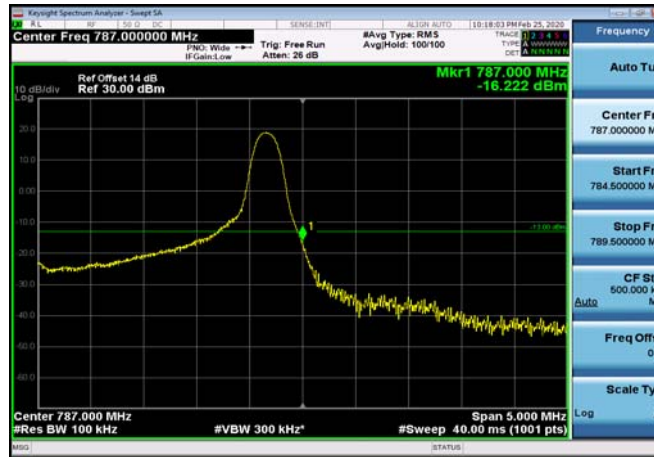

FDD13_5MHz_779.5_Q16_OneRB_low
_ExtraBands_Range_763~775

LowRange_FDD13_5MHz_779.5_fullIRB
_Low_QPSK

LowRange_FDD13_5MHz_779.5_fullIRB
_Low_Q16

HighRange_FDD13_5MHz_784.5_OneRB
_high_QPSK

HighRange_FDD13_5MHz_784.5_OneRB
_high_Q16