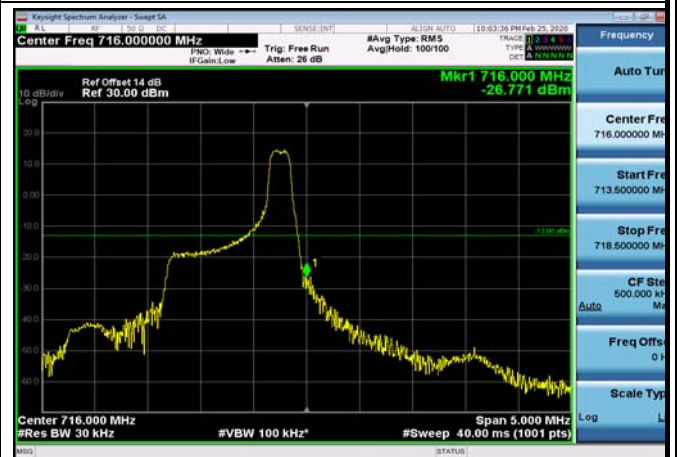

HighRange_FDD12_1.4MHz_715.3_OneRB
_high_Q16