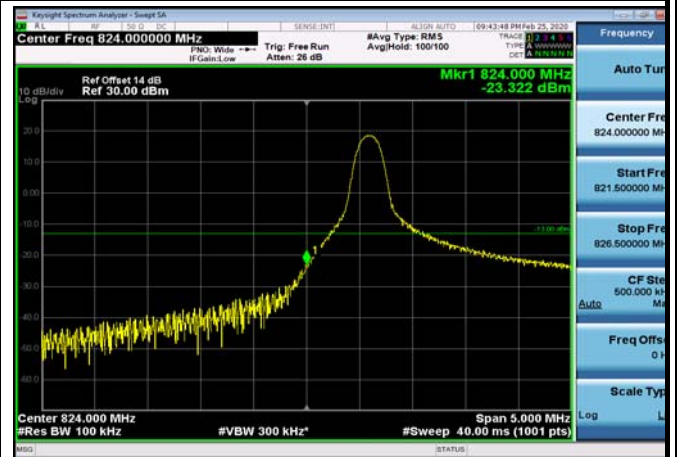

LowRange_FDD05_10MHz_829_OneRB
_low_Q16