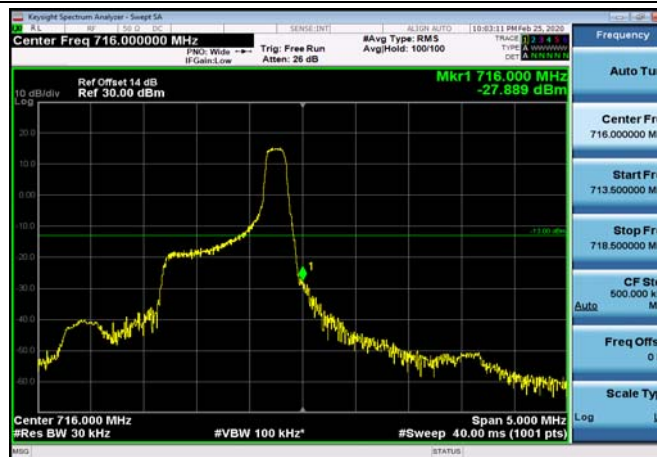

HighRange_FDD12_1.4MHz_715.3_OneRB
_high_QPSK