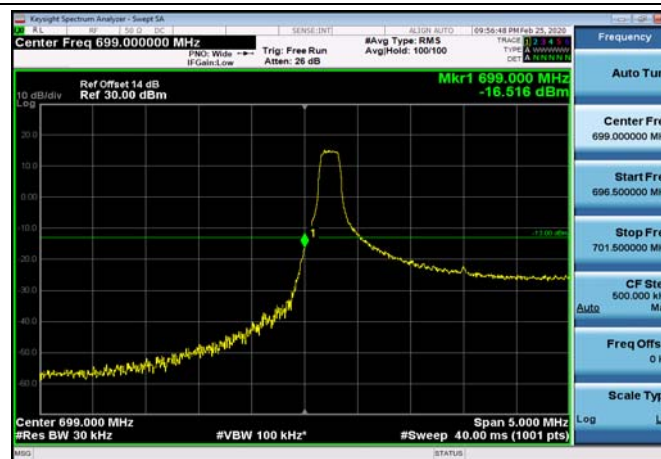

LowRange_FDD12_1.4MHz_699.7_OneRB
_low_QPSK

LowRange_FDD12_1.4MHz_699.7_OneRB
_low_Q16

LowRange_FDD12_1.4MHz_699.7_fullRB
_Low_QPSK

LowRange_FDD12_1.4MHz_699.7_fullRB
_Low_Q16

LowRange_FDD12_3MHz_700.5_OneRB
_low_QPSK