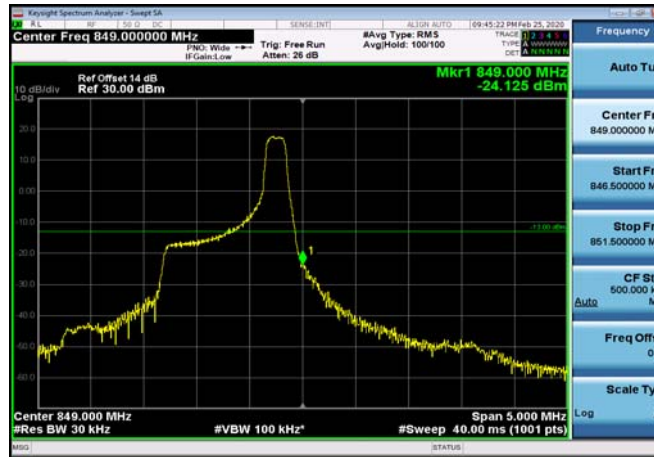

LowRange_FDD05_10MHz_829_OneRB
_low_QPSK

LowRange_FDD05_10MHz_829_OneRB
_low_Q16

LowRange_FDD05_10MHz_829_fullRB
_Low_QPSK

LowRange_FDD05_10MHz_829_fullRB
_Low_Q16

HighRange_FDD05_1.4MHz_848.3_OneRB
_high_QPSK