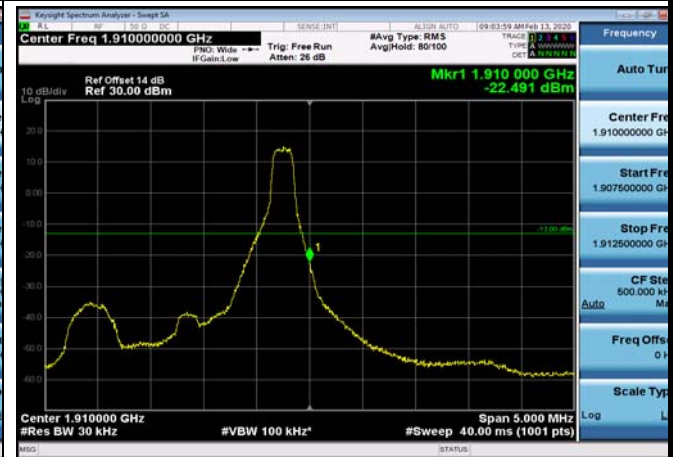

HighRange_FDD02_1.4MHz_1909.3_OneRB
_high_Q16