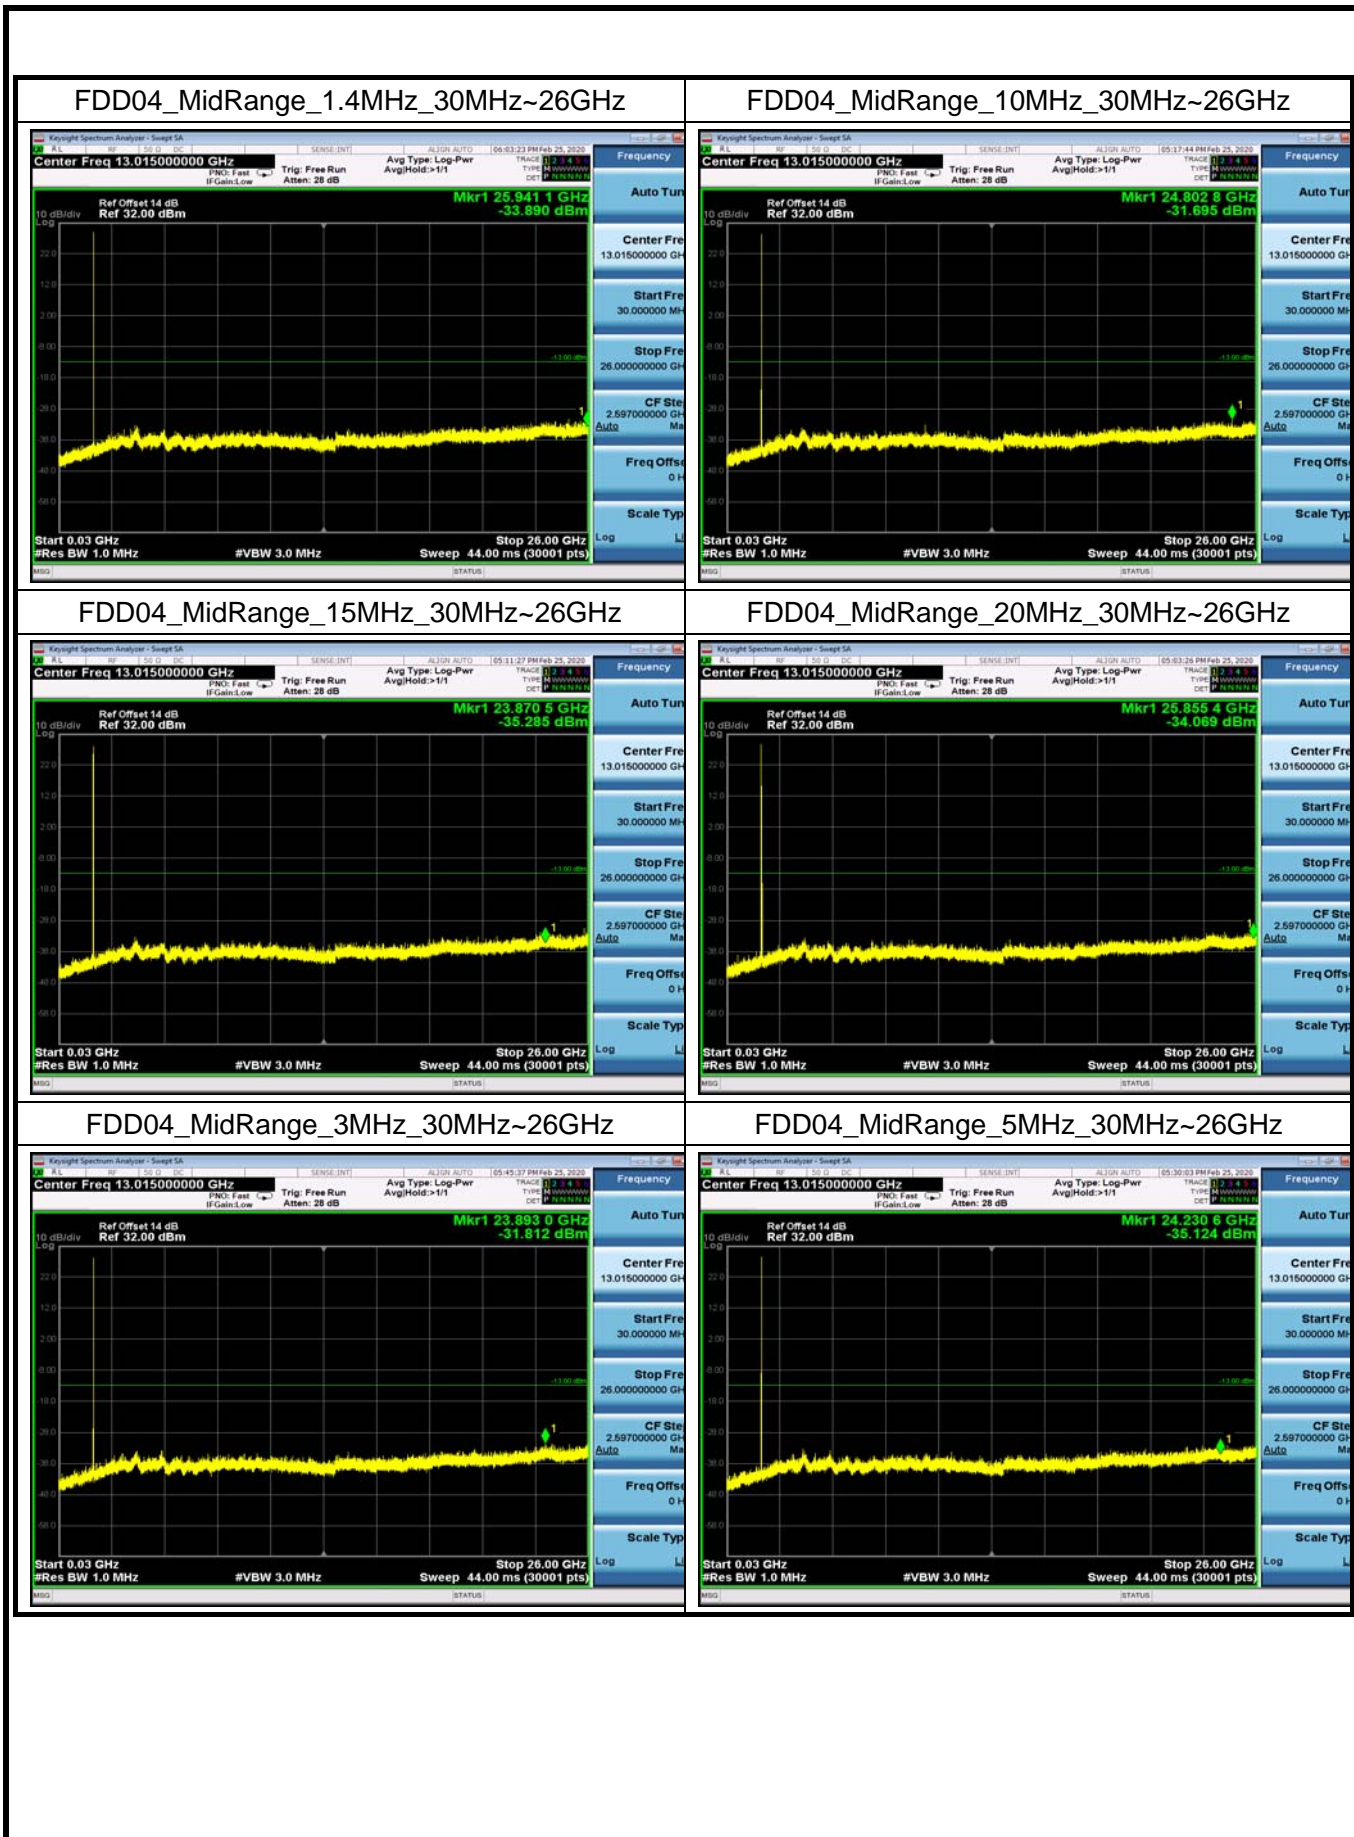

FDD04_LowRange_1.4MHz_30MHz~26GHz

FDD04_LowRange_10MHz_30MHz~26GHz

FDD04_LowRange_15MHz_30MHz~26GHz

FDD04_LowRange_20MHz_30MHz~26GHz

FDD04_LowRange_3MHz_30MHz~26GHz

FDD04_LowRange_5MHz_30MHz~26GHz

Conducted Band Edge

Test Result and Data

LowRange_FDD02_1.4MHz_1850.7_OneRB
_low_QPSK

LowRange_FDD02_1.4MHz_1850.7_OneRB
_low_Q16

LowRange_FDD02_1.4MHz_1850.7_fullIRB
_Low_QPSK

LowRange_FDD02_1.4MHz_1850.7_fullIRB
_Low_Q16

LowRange_FDD02_3MHz_1851.5_OneRB
_low_QPSK