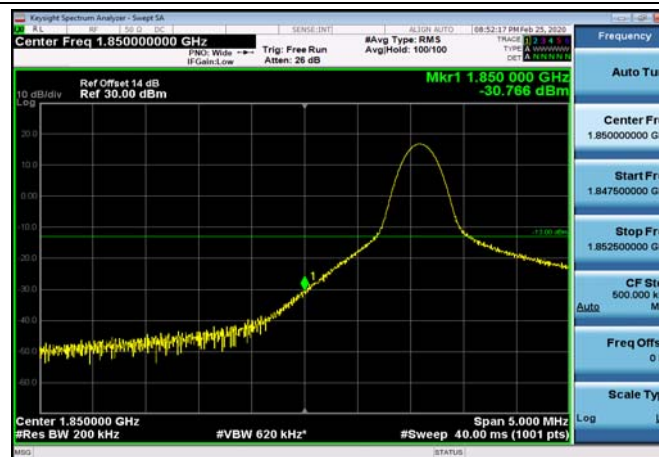

LowRange_FDD02_20MHz_1860_OneRB
_low_QPSK