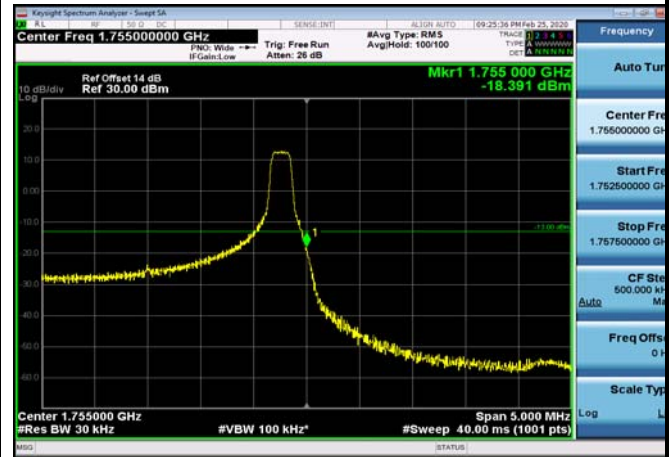

HighRange_FDD04_3MHz_1753.5_OneRB
_high_Q16