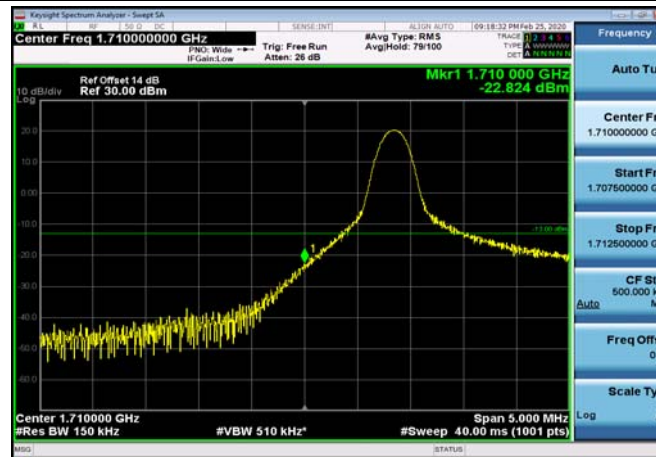

LowRange_FDD04_3MHz_1711.5_fullIRB
_Low_Q16

LowRange_FDD04_5MHz_1712.5_OneRB
_low_QPSK

LowRange_FDD04_5MHz_1712.5_OneRB
_low_Q16

LowRange_FDD04_15MHz_1717.5_OneRB
_low_QPSK

LowRange_FDD04_15MHz_1717.5_OneRB
_low_Q16