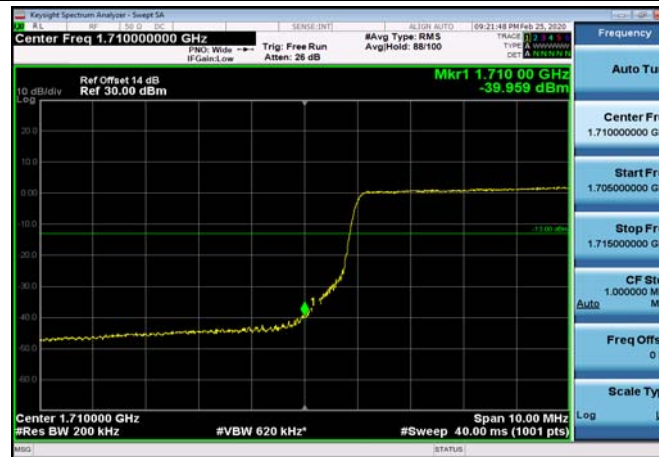

LowRange_FDD04_15MHz_1717.5_fullIRB
_Low_QPSK

LowRange_FDD04_15MHz_1717.5_fullIRB
_Low_Q16

LowRange_FDD04_20MHz_1720_OneRB
_low_QPSK

LowRange_FDD04_20MHz_1720_OneRB
_low_Q16

LowRange_FDD04_20MHz_1720_fullRB
_Low_QPSK