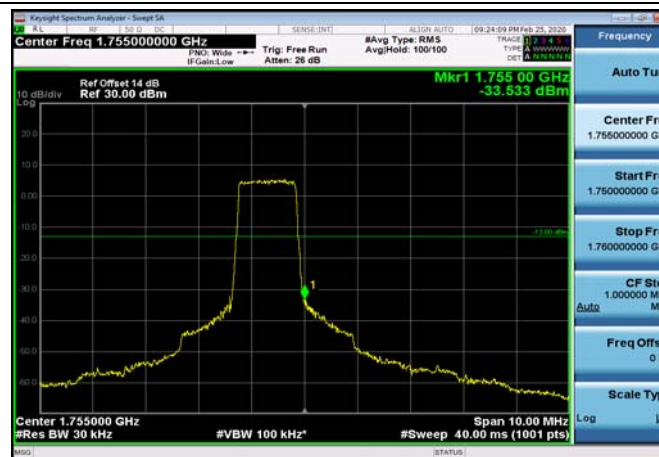

LowRange_FDD04_20MHz_1720_fullRB
_Low_Q16

HighRange_FDD04_1.4MHz_1754.3_OneRB
_high_QPSK

HighRange_FDD04_1.4MHz_1754.3_OneRB
_high_Q16

HighRange_FDD04_1.4MHz_1754.3
_fullRB_High_QPSK

HighRange_FDD04_1.4MHz_1754.3
_fullRB_High_Q16