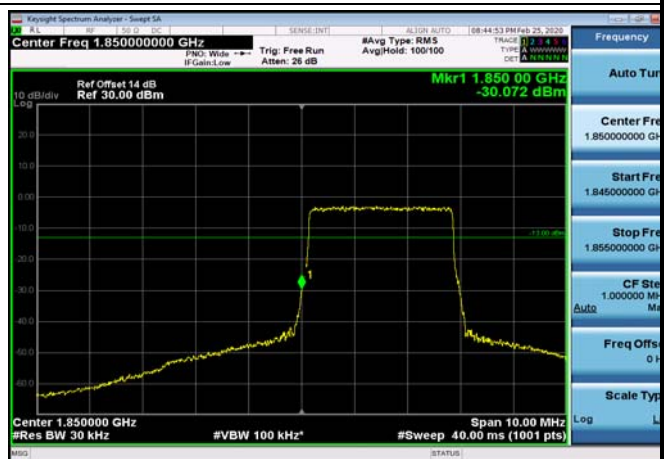

Test Result and Data

LowRange_FDD02_1.4MHz_1850.7_OneRB
_low_QPSK

LowRange_FDD02_1.4MHz_1850.7_OneRB
_low_Q16

LowRange_FDD02_1.4MHz_1850.7_fullIRB
_Low_QPSK

LowRange_FDD02_1.4MHz_1850.7_fullIRB
_Low_Q16

LowRange_FDD02_3MHz_1851.5_OneRB
_low_QPSK

LowRange_FDD02_3MHz_1851.5_OneRB
_low_Q16

LowRange_FDD02_3MHz_1851.5_fullIRB
_Low_QPSK

LowRange_FDD02_3MHz_1851.5_fullIRB
_Low_Q16

LowRange_FDD02_5MHz_1852.5_OneRB
_low_QPSK

LowRange_FDD02_5MHz_1852.5_OneRB
_low_Q16