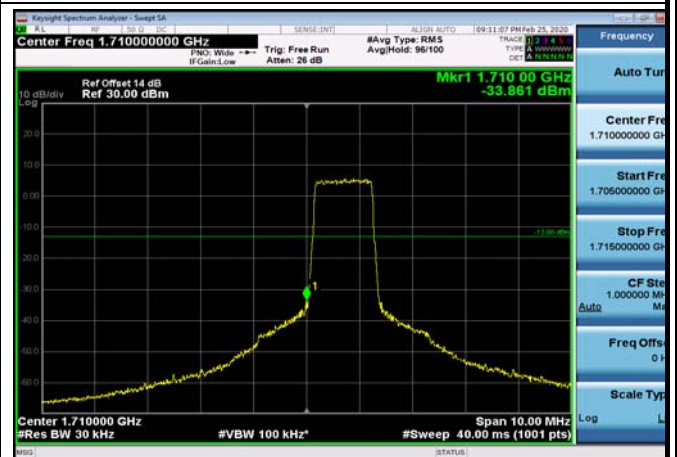

LowRange_ FDD04_1.4MHz_1710.7_fullRB
_Low_Q16