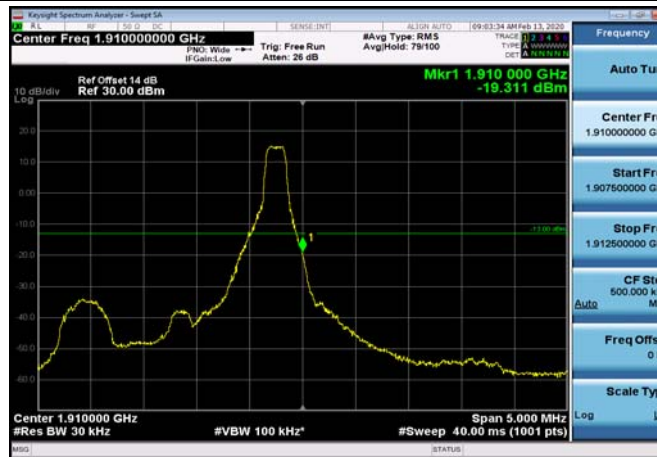

LowRange_FDD02_20MHz_1860_OneRB
_low_QPSK

LowRange_FDD02_20MHz_1860_OneRB
_low_Q16

LowRange_FDD02_20MHz_1860_fullRB
_Low_QPSK

LowRange_FDD02_20MHz_1860_fullRB
_Low_Q16

HighRange_FDD02_1.4MHz_1909.3_OneRB
_high_QPSK