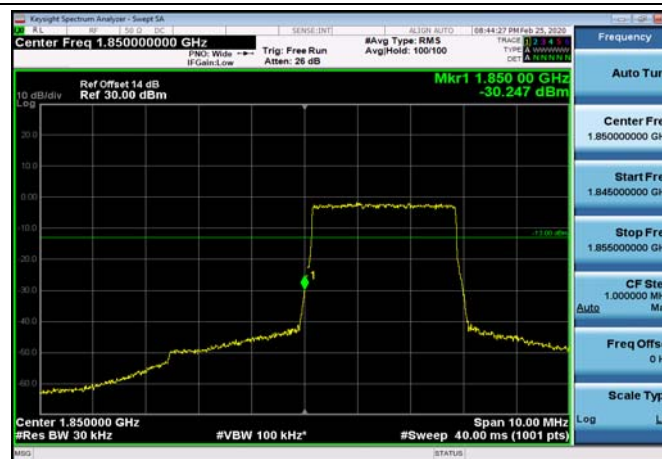

FDD04_LowRange_1.4MHz_30MHz~26GHz

FDD04_LowRange_10MHz_30MHz~26GHz

FDD04_LowRange_15MHz_30MHz~26GHz

FDD04_LowRange_20MHz_30MHz~26GHz

FDD04_LowRange_3MHz_30MHz~26GHz

FDD04_LowRange_5MHz_30MHz~26GHz

Conducted Band Edge

Test Result and Data

LowRange_FDD02_1.4MHz_1850.7_OneRB
_low_QPSK

LowRange_FDD02_1.4MHz_1850.7_OneRB
_low_Q16

LowRange_FDD02_1.4MHz_1850.7_fullIRB
_Low_QPSK

LowRange_FDD02_1.4MHz_1850.7_fullIRB
_Low_Q16

LowRange_FDD02_3MHz_1851.5_OneRB
_low_QPSK

LowRange_FDD02_3MHz_1851.5_OneRB
_low_Q16

LowRange_FDD02_3MHz_1851.5_fullIRB
_Low_QPSK

LowRange_FDD02_3MHz_1851.5_fullIRB
_Low_Q16

LowRange_FDD02_5MHz_1852.5_OneRB
_low_QPSK

LowRange_FDD02_5MHz_1852.5_OneRB
_low_Q16