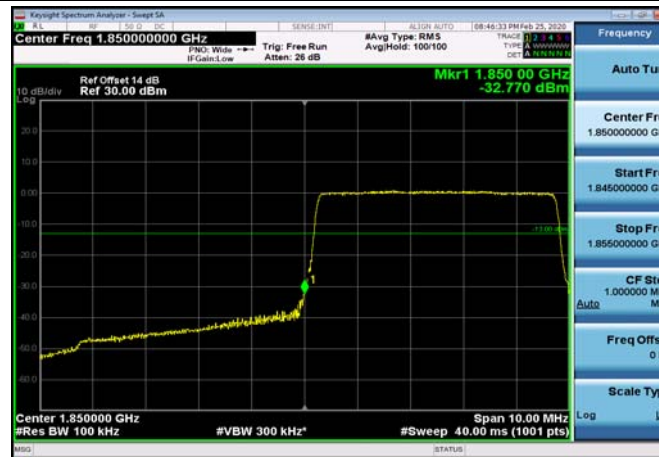

Test Result and Data

LowRange_FDD02_1.4MHz_1850.7_OneRB
_low_QPSK

LowRange_FDD02_1.4MHz_1850.7_OneRB
_low_Q16

LowRange_FDD02_1.4MHz_1850.7_fullIRB
_Low_QPSK

LowRange_FDD02_1.4MHz_1850.7_fullIRB
_Low_Q16

LowRange_FDD02_3MHz_1851.5_OneRB
_low_QPSK

LowRange_FDD02_3MHz_1851.5_OneRB
_low_Q16

LowRange_FDD02_3MHz_1851.5_fullIRB
_Low_QPSK

LowRange_FDD02_3MHz_1851.5_fullIRB
_Low_Q16

LowRange_FDD02_5MHz_1852.5_OneRB
_low_QPSK

LowRange_FDD02_5MHz_1852.5_OneRB
_low_Q16

LowRange_FDD02_5MHz_1852.5_fullRB
_Low_QPSK

LowRange_FDD02_5MHz_1852.5_fullRB
_Low_Q16

LowRange_FDD02_10MHz_1855_OneRB
_low_QPSK

LowRange_FDD02_10MHz_1855_OneRB
_low_Q16

LowRange_FDD02_10MHz_1855_fullRB
_Low_QPSK