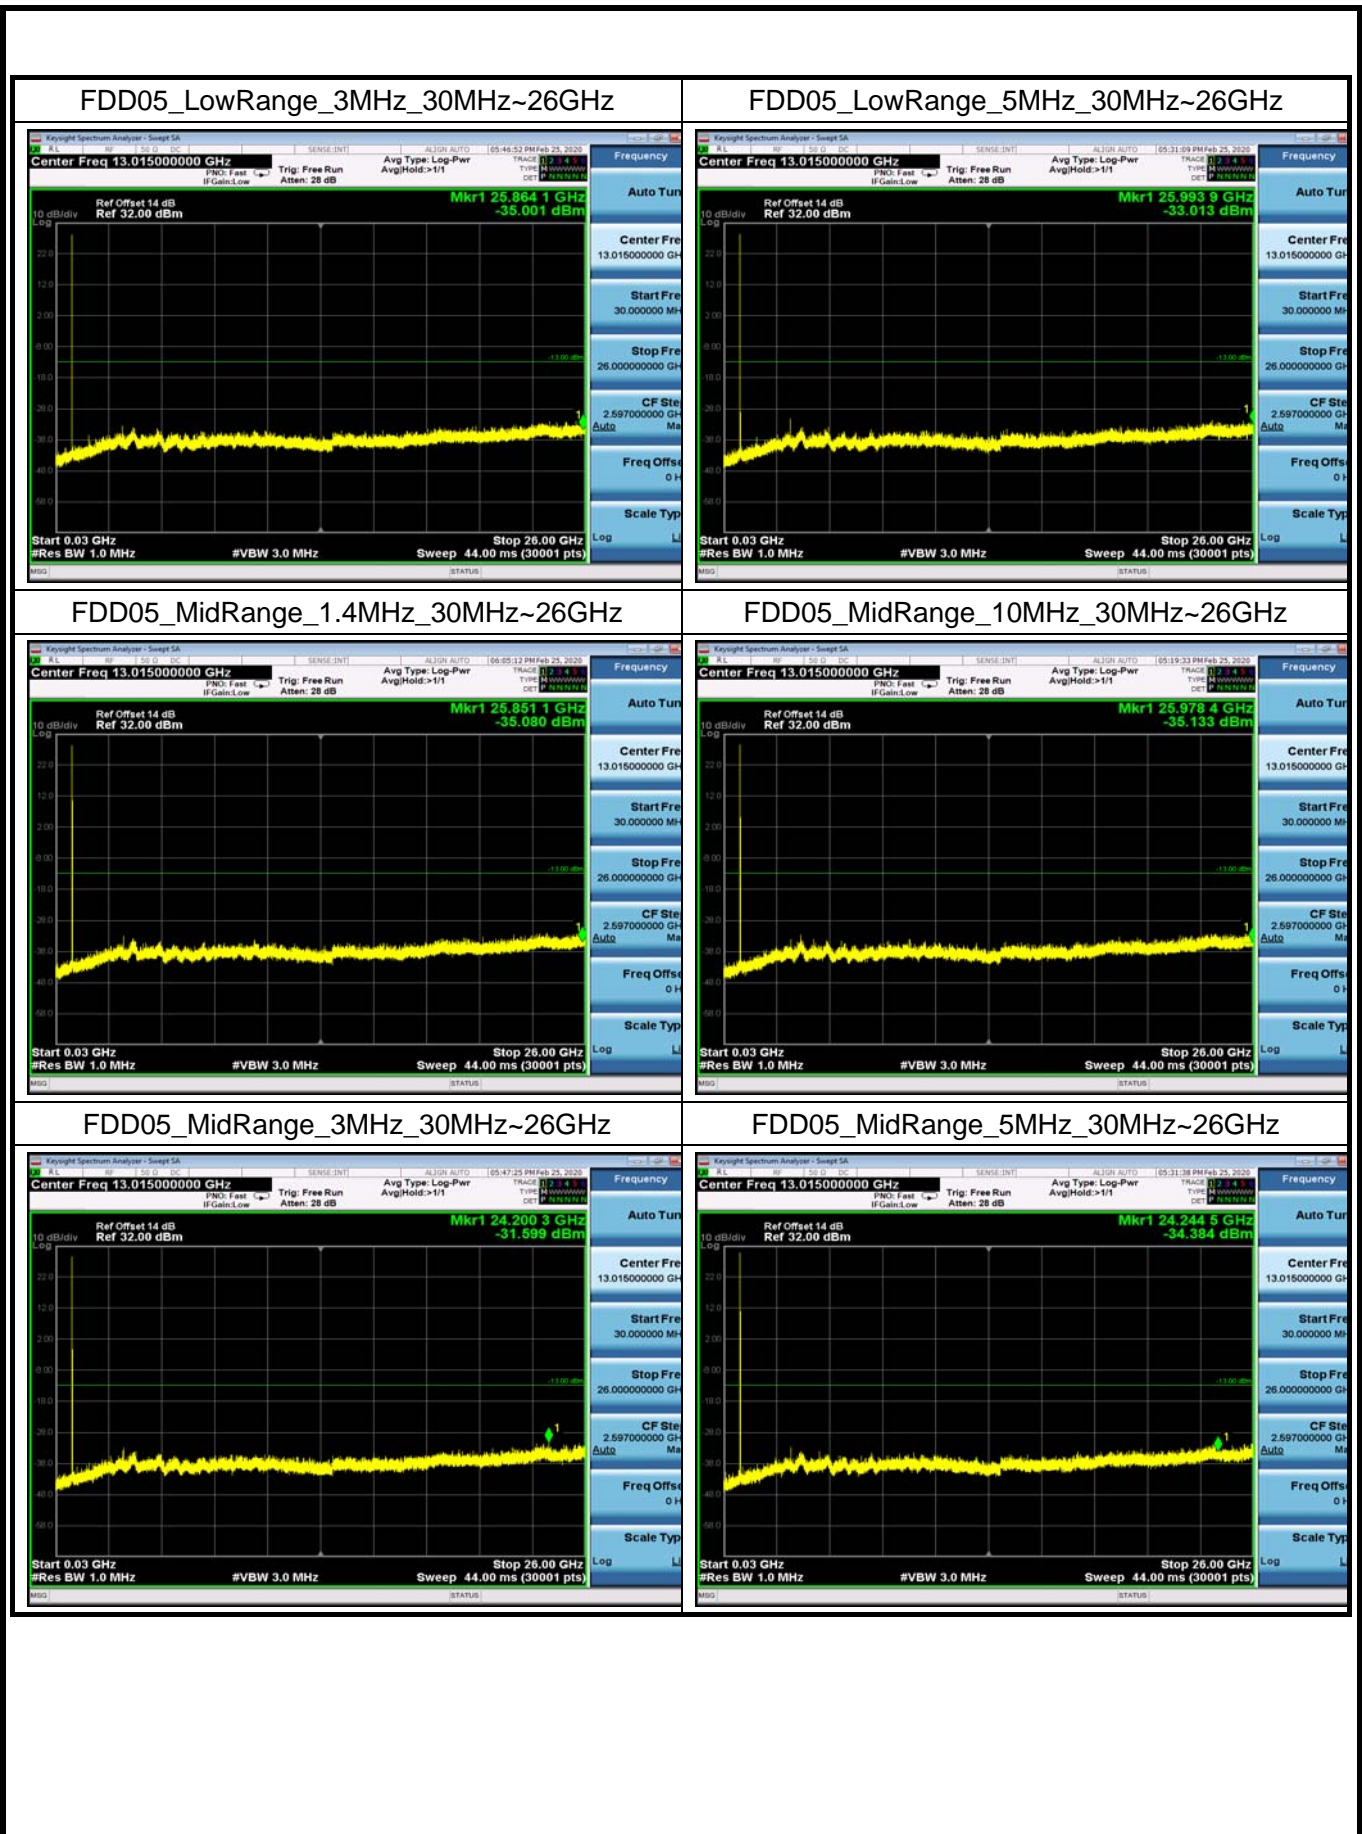

FDD04_LowRange_1.4MHz_30MHz~26GHz

FDD04_LowRange_10MHz_30MHz~26GHz

FDD04_LowRange_15MHz_30MHz~26GHz

FDD04_LowRange_20MHz_30MHz~26GHz

FDD04_LowRange_3MHz_30MHz~26GHz

FDD04_LowRange_5MHz_30MHz~26GHz

Conducted Band Edge

Test Result and Data

LowRange_FDD02_1.4MHz_1850.7_OneRB
_low_QPSK

LowRange_FDD02_1.4MHz_1850.7_OneRB
_low_Q16

LowRange_FDD02_1.4MHz_1850.7_fullIRB
_Low_QPSK

LowRange_FDD02_1.4MHz_1850.7_fullIRB
_Low_Q16

LowRange_FDD02_3MHz_1851.5_OneRB
_low_QPSK