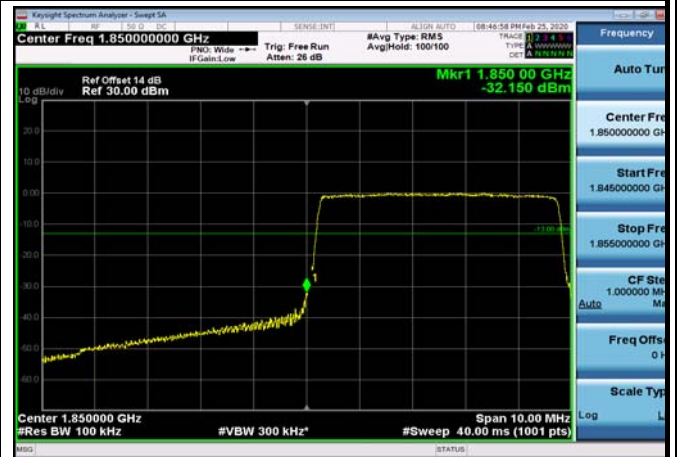

LowRange_FDD02_5MHz_1852.5_fullRB
_Low_Q16