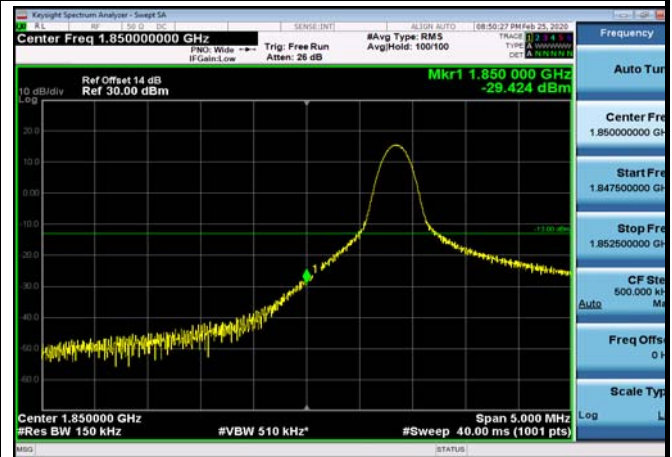

LowRange_FDD02_10MHz_1855_fullRB
_Low_Q16

LowRange_FDD02_15MHz_1857.5_OneRB
_low_QPSK

LowRange_FDD02_15MHz_1857.5_OneRB
_low_Q16

LowRange_FDD02_15MHz_1857.5_fullIRB
_Low_QPSK

LowRange_FDD02_15MHz_1857.5_fullIRB
_Low_Q16