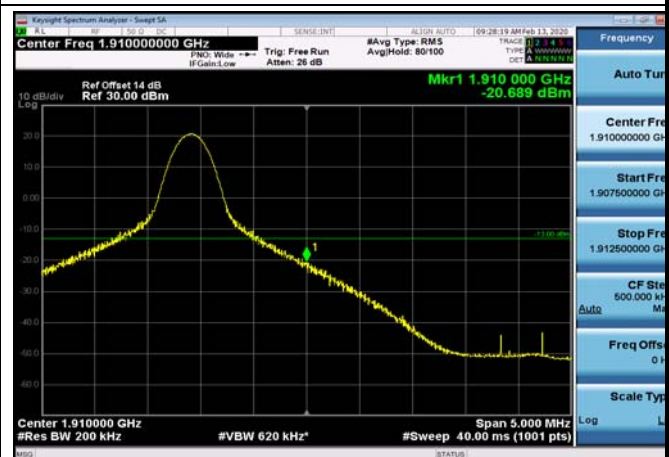

HighRange_FDD02_20MHz_1900_OneRB
_high_Q16