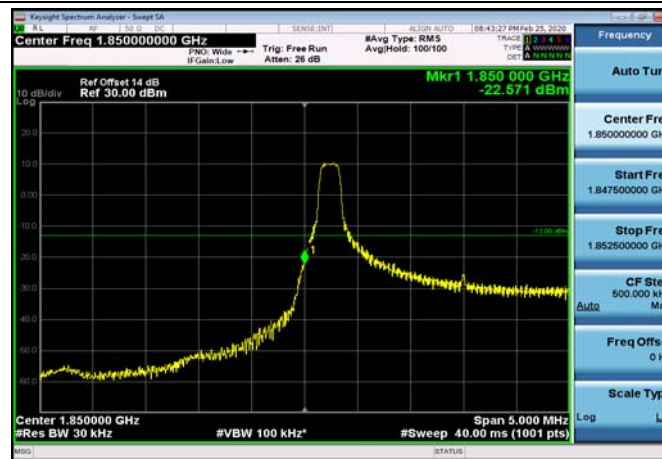

Test Result and Data

LowRange_FDD02_1.4MHz_1850.7_OneRB
_low_QPSK

LowRange_FDD02_1.4MHz_1850.7_OneRB
_low_Q16

LowRange_FDD02_1.4MHz_1850.7_fullIRB
_Low_QPSK

LowRange_FDD02_1.4MHz_1850.7_fullIRB
_Low_Q16

LowRange_FDD02_3MHz_1851.5_OneRB
_low_QPSK