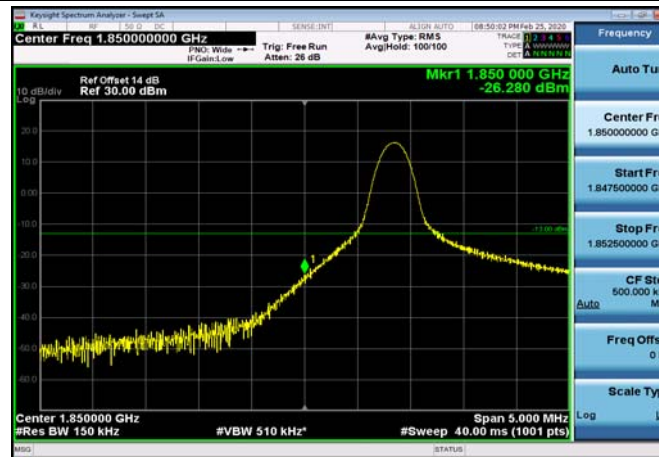

LowRange_FDD02_15MHz_1857.5_OneRB
_low_QPSK