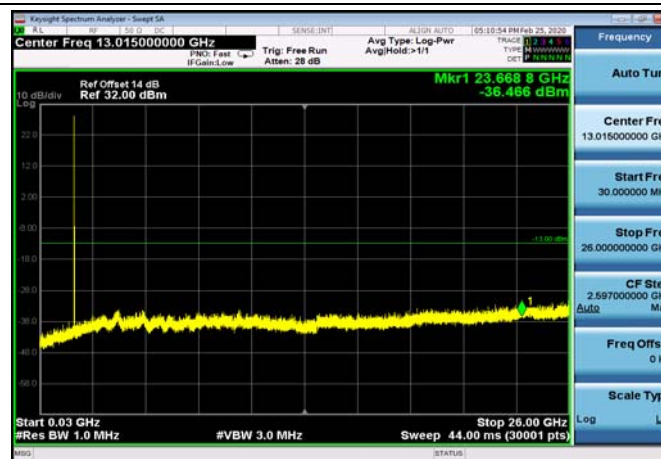

FDD04_LowRange_1.4MHz_30MHz~26GHz

FDD04_LowRange_10MHz_30MHz~26GHz

FDD04_LowRange_15MHz_30MHz~26GHz

FDD04_LowRange_20MHz_30MHz~26GHz

FDD04_LowRange_3MHz_30MHz~26GHz

FDD04_LowRange_5MHz_30MHz~26GHz

Conducted Band Edge

Test Result and Data

LowRange_FDD02_1.4MHz_1850.7_OneRB
_low_QPSK

LowRange_FDD02_1.4MHz_1850.7_OneRB
_low_Q16

LowRange_FDD02_1.4MHz_1850.7_fullIRB
_Low_QPSK

LowRange_FDD02_1.4MHz_1850.7_fullIRB
_Low_Q16

LowRange_FDD02_3MHz_1851.5_OneRB
_low_QPSK