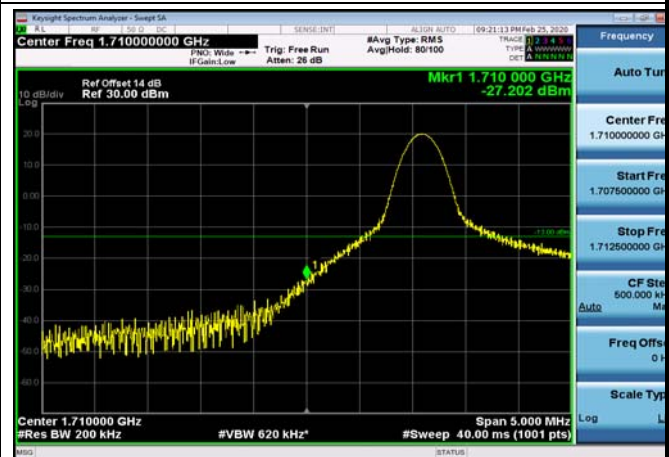

LowRange_FDD04_15MHz_1717.5_fullIRB
_Low_QPSK

LowRange_FDD04_15MHz_1717.5_fullIRB
_Low_Q16

LowRange_FDD04_20MHz_1720_OneRB
_low_QPSK

LowRange_FDD04_20MHz_1720_OneRB
_low_Q16

LowRange_FDD04_20MHz_1720_fullRB
_Low_QPSK