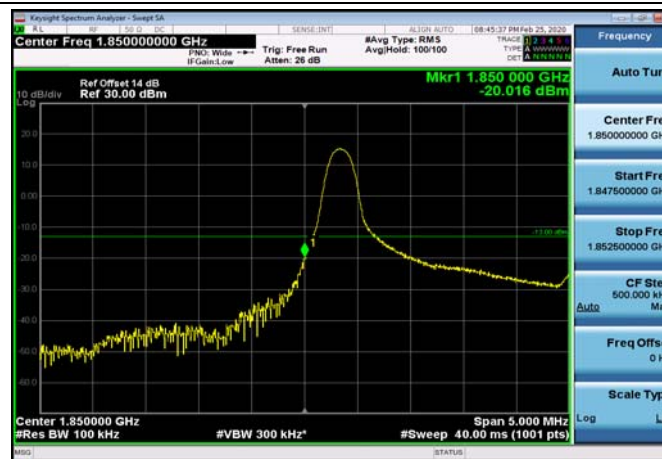

LowRange_FDD02_3MHz_1851.5_OneRB
_low_Q16

LowRange_FDD02_3MHz_1851.5_fullIRB
_Low_QPSK

LowRange_FDD02_3MHz_1851.5_fullIRB
_Low_Q16

LowRange_FDD02_5MHz_1852.5_OneRB
_low_QPSK

LowRange_FDD02_5MHz_1852.5_OneRB
_low_Q16