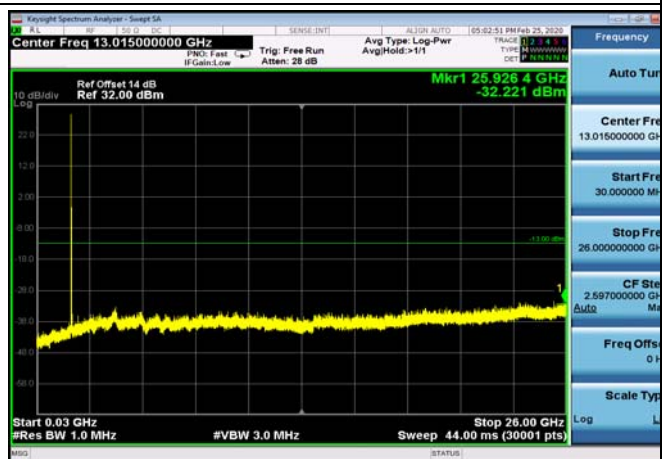

FDD04_LowRange_1.4MHz_30MHz~26GHz

FDD04_LowRange_10MHz_30MHz~26GHz

FDD04_LowRange_15MHz_30MHz~26GHz

FDD04_LowRange_20MHz_30MHz~26GHz

FDD04_LowRange_3MHz_30MHz~26GHz

FDD04_LowRange_5MHz_30MHz~26GHz

Conducted Band Edge

Test Result and Data

LowRange_FDD02_1.4MHz_1850.7_OneRB
_low_QPSK

LowRange_FDD02_1.4MHz_1850.7_OneRB
_low_Q16

LowRange_FDD02_1.4MHz_1850.7_fullIRB
_Low_QPSK

LowRange_FDD02_1.4MHz_1850.7_fullIRB
_Low_Q16

LowRange_FDD02_3MHz_1851.5_OneRB
_low_QPSK