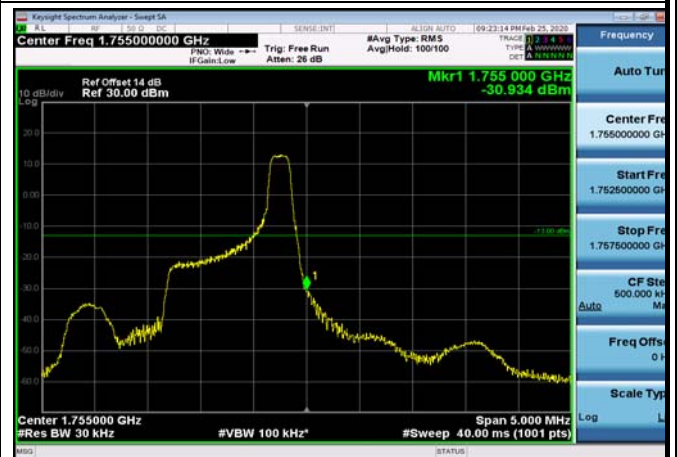

HighRange_FDD04_1.4MHz_1754.3_OneRB
_high_Q16