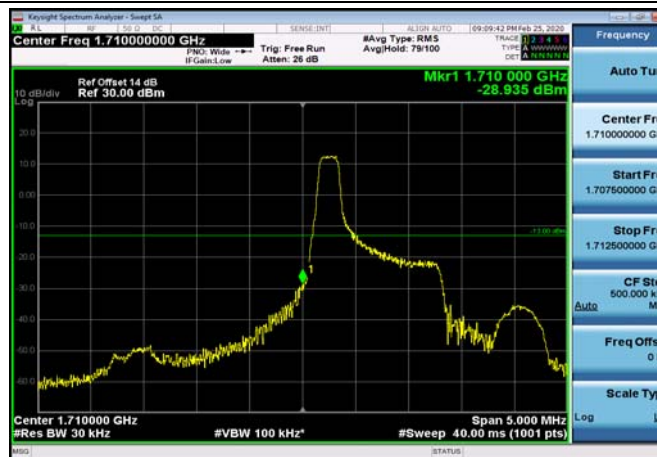

HighRange_FDD02_20MHz_1900_OneRB
_high_Q16

HighRange_ FDD02_20MHz_1900_fullRB
_High_QPSK

HighRange_ FDD02_20MHz_1900_fullRB
_High_Q16

LowRange_ FDD04_1.4MHz_1710.7_OneRB
_low_QPSK

LowRange_ FDD04_1.4MHz_1710.7_OneRB
_low_Q16