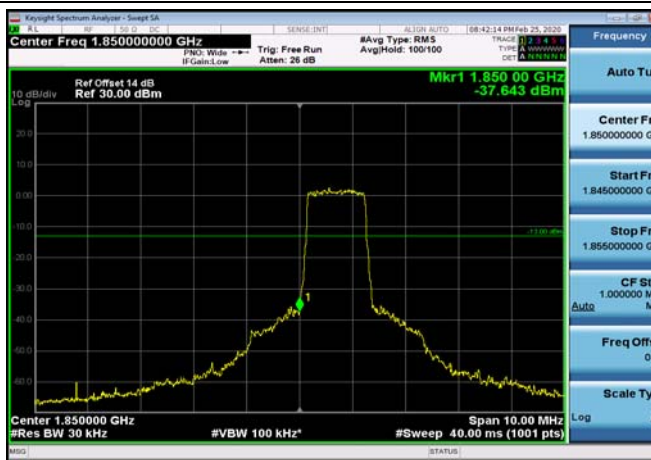

FDD04_LowRange_1.4MHz_30MHz~26GHz

FDD04_LowRange_10MHz_30MHz~26GHz

FDD04_LowRange_15MHz_30MHz~26GHz

FDD04_LowRange_20MHz_30MHz~26GHz

FDD04_LowRange_3MHz_30MHz~26GHz

FDD04_LowRange_5MHz_30MHz~26GHz

Conducted Band Edge

Test Result and Data

LowRange_FDD02_1.4MHz_1850.7_OneRB
_low_QPSK

LowRange_FDD02_1.4MHz_1850.7_OneRB
_low_Q16

LowRange_FDD02_1.4MHz_1850.7_fullIRB
_Low_QPSK

LowRange_FDD02_1.4MHz_1850.7_fullIRB
_Low_Q16

LowRange_FDD02_3MHz_1851.5_OneRB
_low_QPSK

LowRange_FDD02_3MHz_1851.5_OneRB
_low_Q16

LowRange_FDD02_3MHz_1851.5_fullIRB
_Low_QPSK

LowRange_FDD02_3MHz_1851.5_fullIRB
_Low_Q16

LowRange_FDD02_5MHz_1852.5_OneRB
_low_QPSK

LowRange_FDD02_5MHz_1852.5_OneRB
_low_Q16