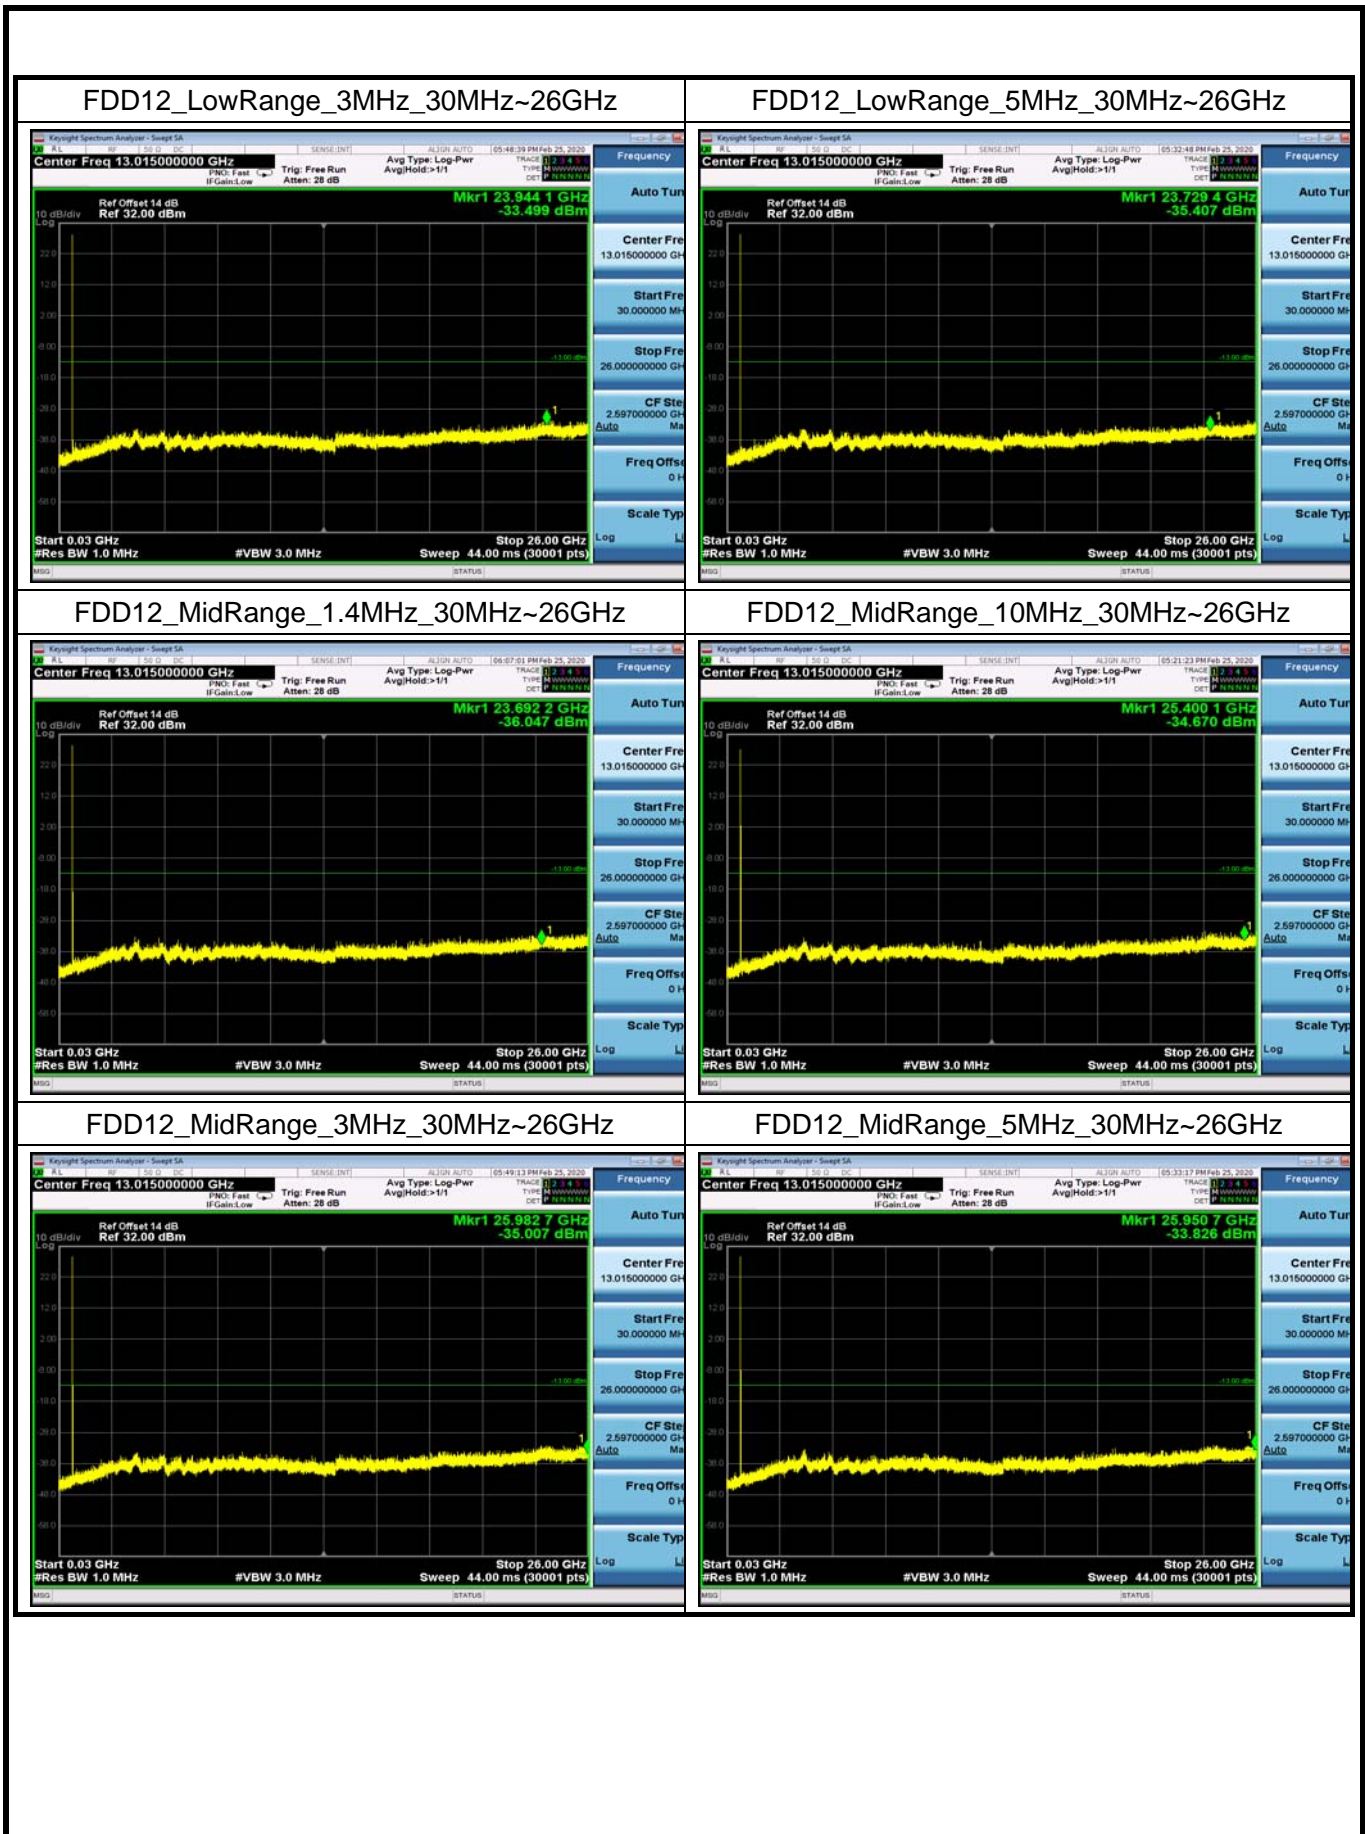

FDD04_LowRange_1.4MHz_30MHz~26GHz

FDD04_LowRange_10MHz_30MHz~26GHz

FDD04_LowRange_15MHz_30MHz~26GHz

FDD04_LowRange_20MHz_30MHz~26GHz

FDD04_LowRange_3MHz_30MHz~26GHz

FDD04_LowRange_5MHz_30MHz~26GHz

Conducted Band Edge

Test Result and Data

LowRange_FDD02_1.4MHz_1850.7_OneRB
_low_QPSK

LowRange_FDD02_1.4MHz_1850.7_OneRB
_low_Q16

LowRange_FDD02_1.4MHz_1850.7_fullIRB
_Low_QPSK

LowRange_FDD02_1.4MHz_1850.7_fullIRB
_Low_Q16

LowRange_FDD02_3MHz_1851.5_OneRB
_low_QPSK