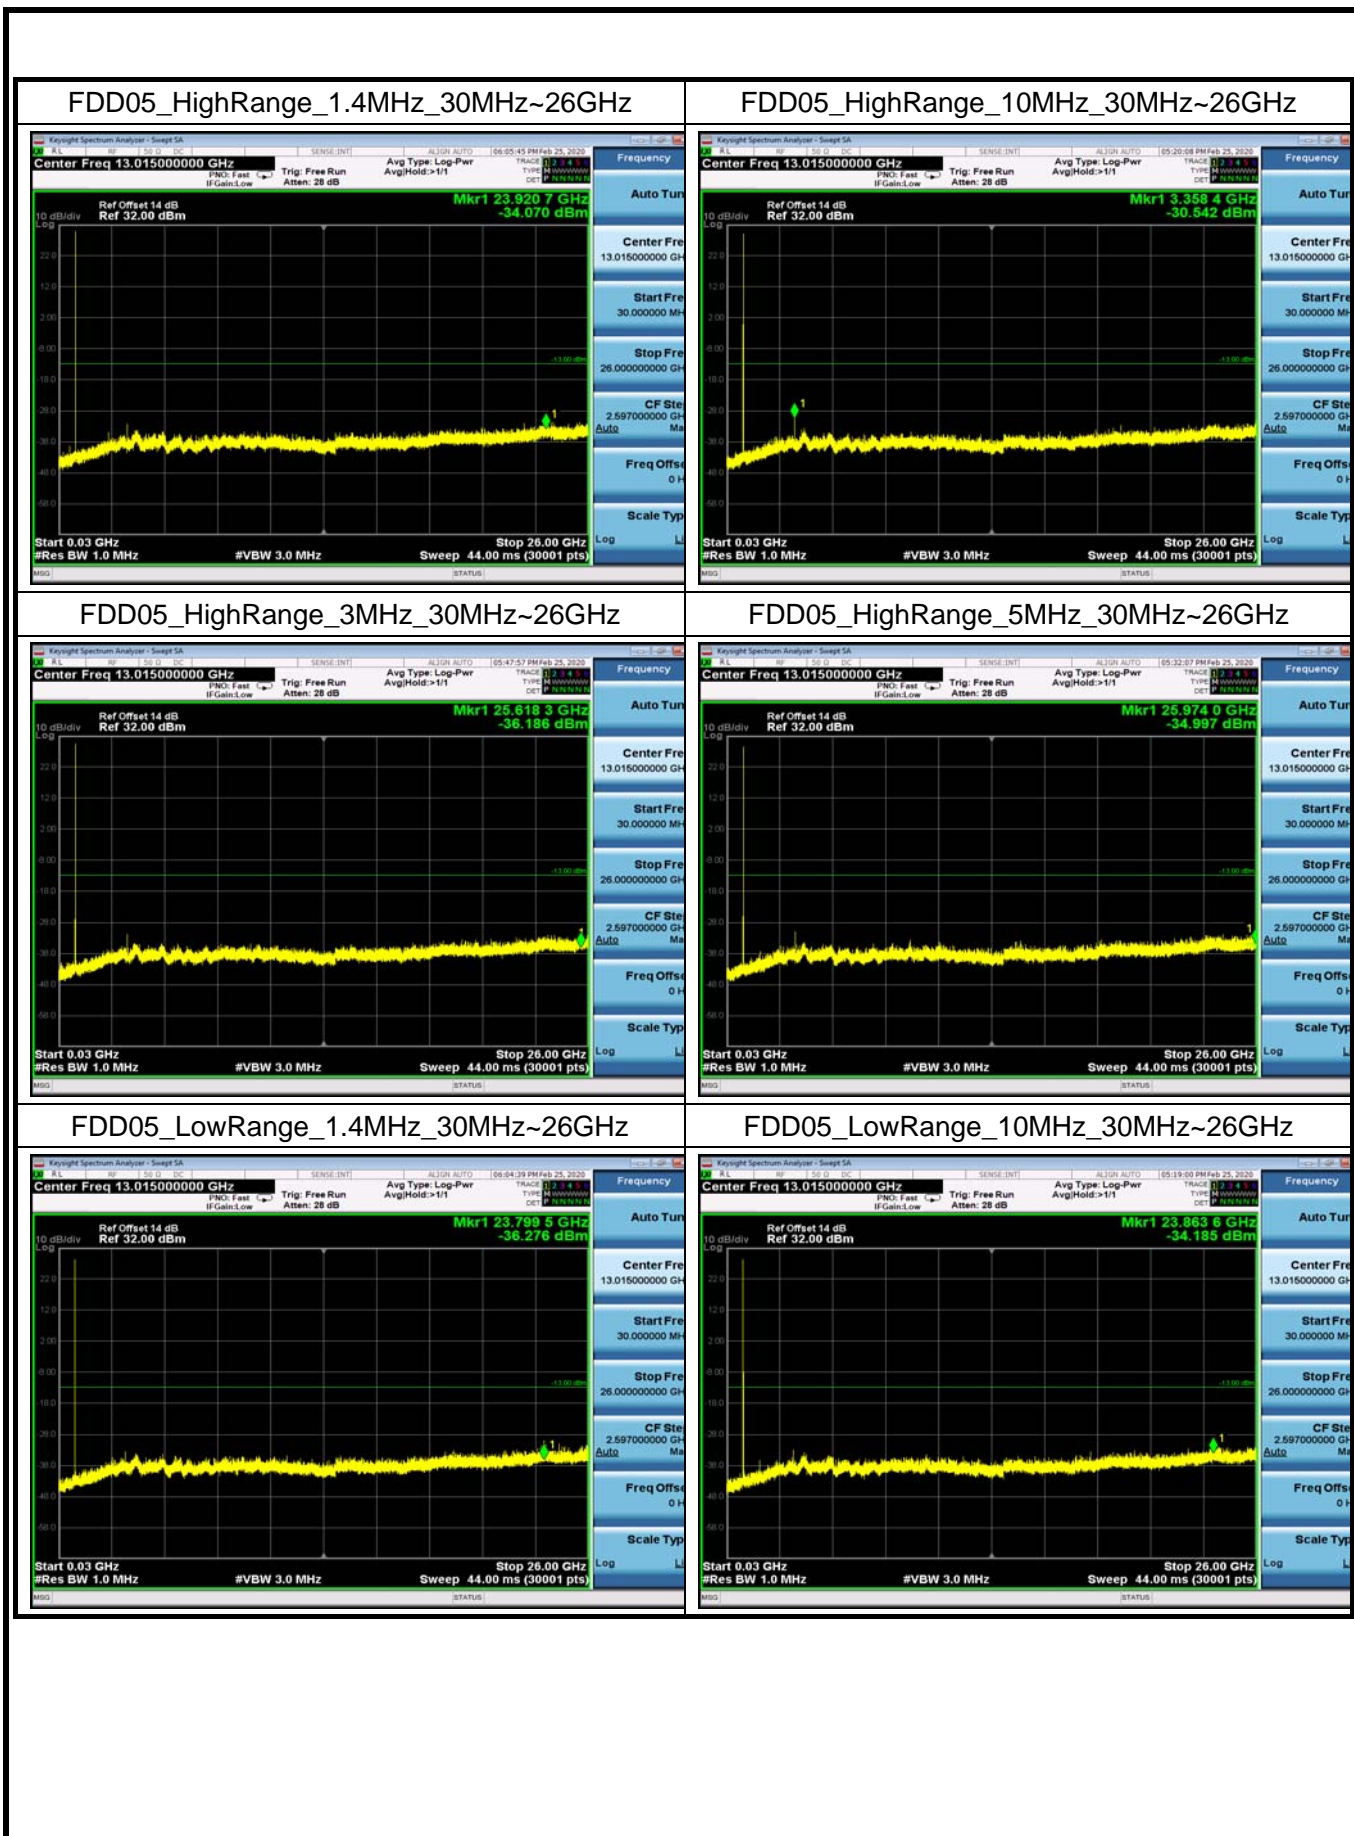

FDD04_LowRange_1.4MHz_30MHz~26GHz

FDD04_LowRange_10MHz_30MHz~26GHz

FDD04_LowRange_15MHz_30MHz~26GHz

FDD04_LowRange_20MHz_30MHz~26GHz

FDD04_LowRange_3MHz_30MHz~26GHz

FDD04_LowRange_5MHz_30MHz~26GHz

Conducted Band Edge

Test Result and Data

LowRange_FDD02_1.4MHz_1850.7_OneRB
_low_QPSK

LowRange_FDD02_1.4MHz_1850.7_OneRB
_low_Q16

LowRange_FDD02_1.4MHz_1850.7_fullIRB
_Low_QPSK

LowRange_FDD02_1.4MHz_1850.7_fullIRB
_Low_Q16

LowRange_FDD02_3MHz_1851.5_OneRB
_low_QPSK