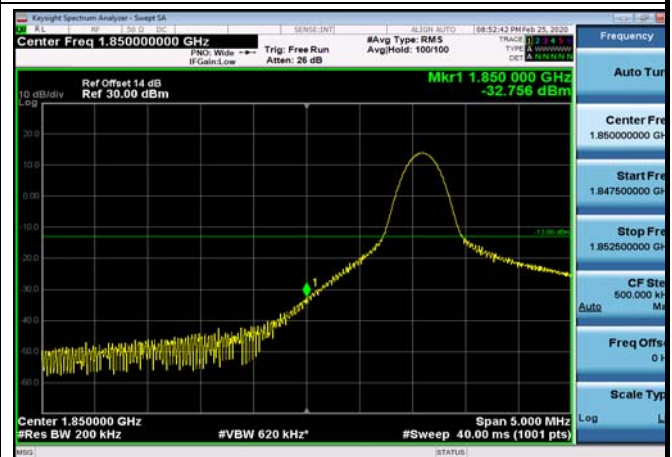

LowRange_FDD02_20MHz_1860_OneRB
_low_Q16