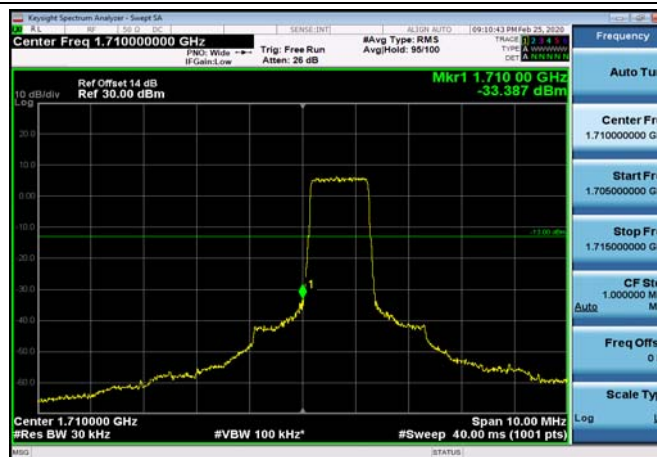

LowRange_ FDD04_1.4MHz_1710.7_fullRB
_Low_QPSK