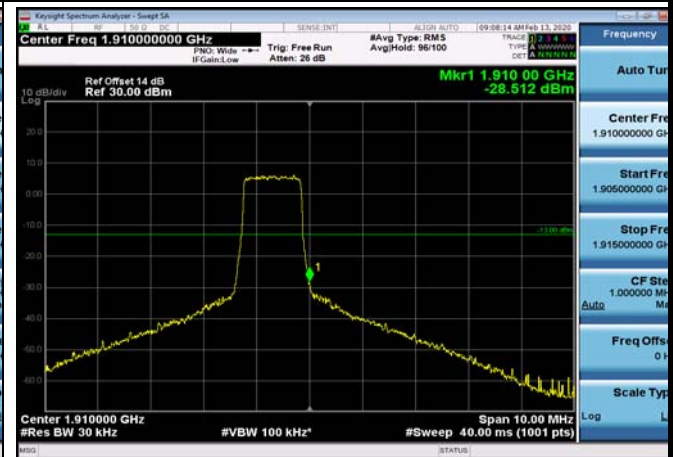

HighRange_FDD02_1.4MHz_1909.3
_fullRB_High_Q16