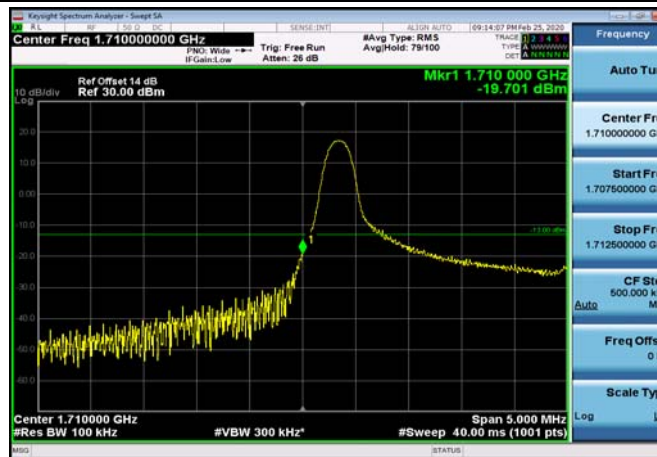

LowRange_FDD04_5MHz_1712.5_OneRB
_low_QPSK