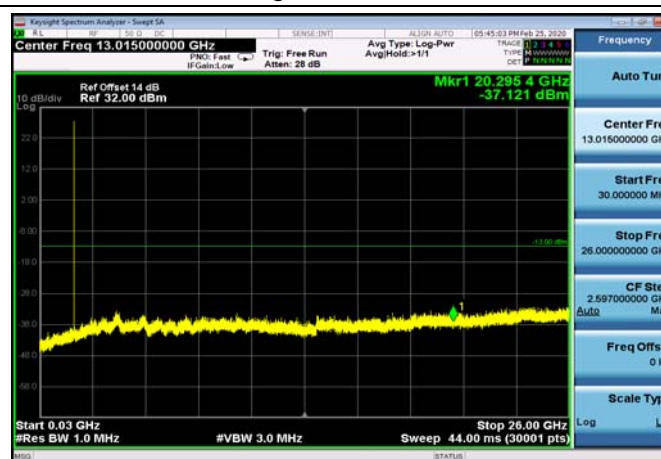

FDD04_LowRange_1.4MHz_30MHz~26GHz

FDD04_LowRange_10MHz_30MHz~26GHz

FDD04_LowRange_15MHz_30MHz~26GHz

FDD04_LowRange_20MHz_30MHz~26GHz

FDD04_LowRange_3MHz_30MHz~26GHz

FDD04_LowRange_5MHz_30MHz~26GHz

Conducted Band Edge

Test Result and Data

LowRange_FDD02_1.4MHz_1850.7_OneRB
_low_QPSK

LowRange_FDD02_1.4MHz_1850.7_OneRB
_low_Q16

LowRange_FDD02_1.4MHz_1850.7_fullIRB
_Low_QPSK

LowRange_FDD02_1.4MHz_1850.7_fullIRB
_Low_Q16

LowRange_FDD02_3MHz_1851.5_OneRB
_low_QPSK