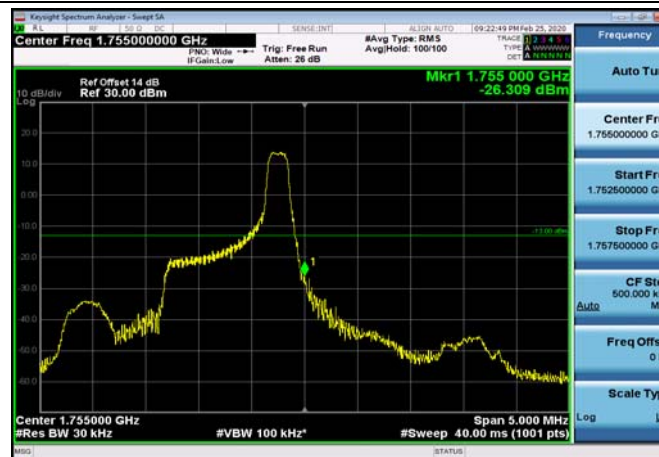

HighRange_FDD04_1.4MHz_1754.3_OneRB
_high_QPSK