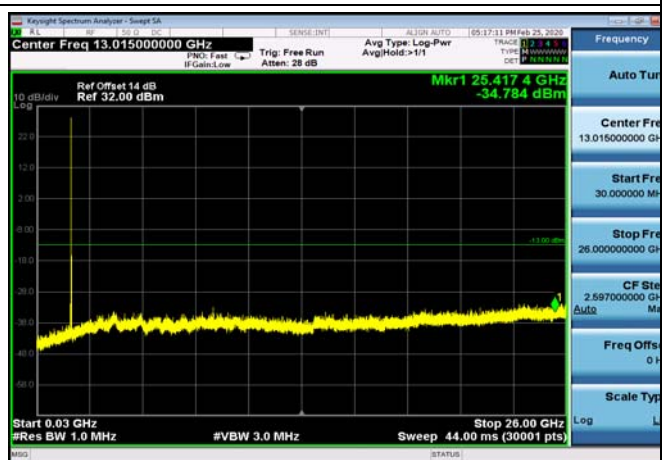

FDD04_LowRange_1.4MHz_30MHz~26GHz

FDD04_LowRange_10MHz_30MHz~26GHz

FDD04_LowRange_15MHz_30MHz~26GHz

FDD04_LowRange_20MHz_30MHz~26GHz

FDD04_LowRange_3MHz_30MHz~26GHz

FDD04_LowRange_5MHz_30MHz~26GHz

Conducted Band Edge

Test Result and Data

LowRange_FDD02_1.4MHz_1850.7_OneRB
_low_QPSK

LowRange_FDD02_1.4MHz_1850.7_OneRB
_low_Q16

LowRange_FDD02_1.4MHz_1850.7_fullIRB
_Low_QPSK

LowRange_FDD02_1.4MHz_1850.7_fullIRB
_Low_Q16

LowRange_FDD02_3MHz_1851.5_OneRB
_low_QPSK