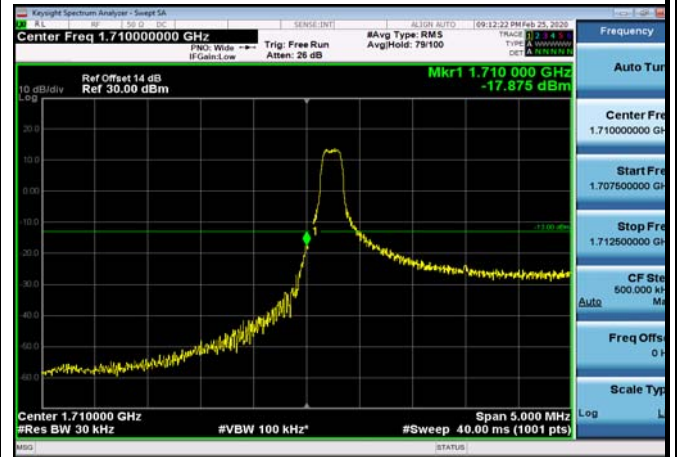

LowRange_ FDD04_1.4MHz_1710.7_fullRB
_Low_QPSK

LowRange_ FDD04_1.4MHz_1710.7_fullRB
_Low_Q16

LowRange_FDD04_3MHz_1711.5_OneRB
_low_QPSK

LowRange_FDD04_3MHz_1711.5_OneRB
_low_Q16

LowRange_FDD04_3MHz_1711.5_fullIRB
_Low_QPSK