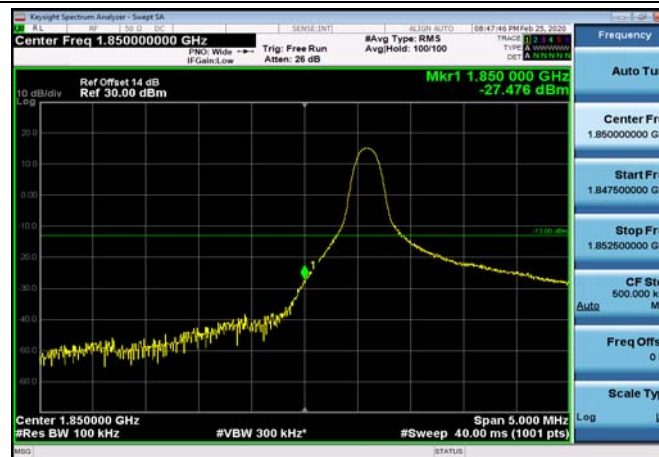

LowRange_FDD02_10MHz_1855_OneRB
_low_QPSK