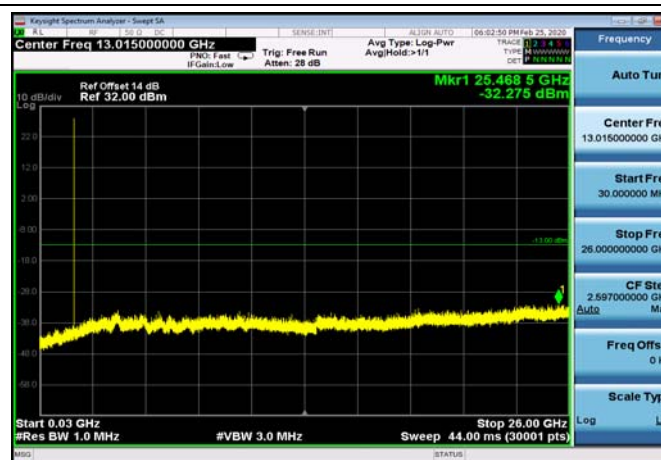

FDD04_LowRange_1.4MHz_30MHz~26GHz

FDD04_LowRange_10MHz_30MHz~26GHz

FDD04_LowRange_15MHz_30MHz~26GHz

FDD04_LowRange_20MHz_30MHz~26GHz

FDD04_LowRange_3MHz_30MHz~26GHz

FDD04_LowRange_5MHz_30MHz~26GHz

Conducted Band Edge

Test Result and Data

LowRange_FDD02_1.4MHz_1850.7_OneRB
_low_QPSK

LowRange_FDD02_1.4MHz_1850.7_OneRB
_low_Q16

LowRange_FDD02_1.4MHz_1850.7_fullIRB
_Low_QPSK

LowRange_FDD02_1.4MHz_1850.7_fullIRB
_Low_Q16

LowRange_FDD02_3MHz_1851.5_OneRB
_low_QPSK