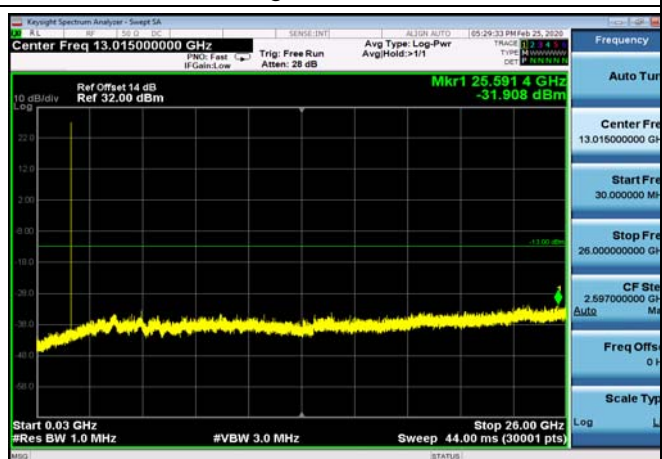

FDD04_LowRange_1.4MHz_30MHz~26GHz

FDD04_LowRange_10MHz_30MHz~26GHz

FDD04_LowRange_15MHz_30MHz~26GHz

FDD04_LowRange_20MHz_30MHz~26GHz

FDD04_LowRange_3MHz_30MHz~26GHz

FDD04_LowRange_5MHz_30MHz~26GHz

Conducted Band Edge

Test Result and Data

LowRange_FDD02_1.4MHz_1850.7_OneRB
_low_QPSK

LowRange_FDD02_1.4MHz_1850.7_OneRB
_low_Q16

LowRange_FDD02_1.4MHz_1850.7_fullIRB
_Low_QPSK

LowRange_FDD02_1.4MHz_1850.7_fullIRB
_Low_Q16

LowRange_FDD02_3MHz_1851.5_OneRB
_low_QPSK