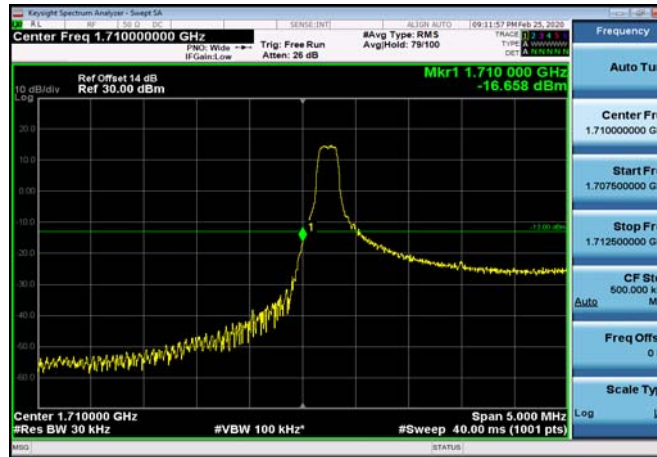

LowRange_ FDD04_1.4MHz_1710.7_fullRB
_Low_QPSK

LowRange_ FDD04_1.4MHz_1710.7_fullRB
_Low_Q16

LowRange_FDD04_3MHz_1711.5_OneRB
_low_QPSK

LowRange_FDD04_3MHz_1711.5_OneRB
_low_Q16

LowRange_FDD04_3MHz_1711.5_fullIRB
_Low_QPSK