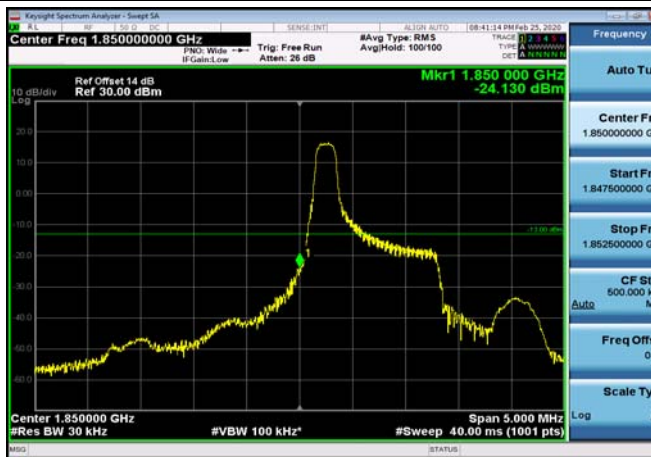

FDD04_LowRange_1.4MHz_30MHz~26GHz

FDD04_LowRange_10MHz_30MHz~26GHz

FDD04_LowRange_15MHz_30MHz~26GHz

FDD04_LowRange_20MHz_30MHz~26GHz

FDD04_LowRange_3MHz_30MHz~26GHz

FDD04_LowRange_5MHz_30MHz~26GHz

Conducted Band Edge

Test Result and Data

LowRange_FDD02_1.4MHz_1850.7_OneRB
_low_QPSK

LowRange_FDD02_1.4MHz_1850.7_OneRB
_low_Q16

LowRange_FDD02_1.4MHz_1850.7_fullIRB
_Low_QPSK

LowRange_FDD02_1.4MHz_1850.7_fullIRB
_Low_Q16

LowRange_FDD02_3MHz_1851.5_OneRB
_low_QPSK