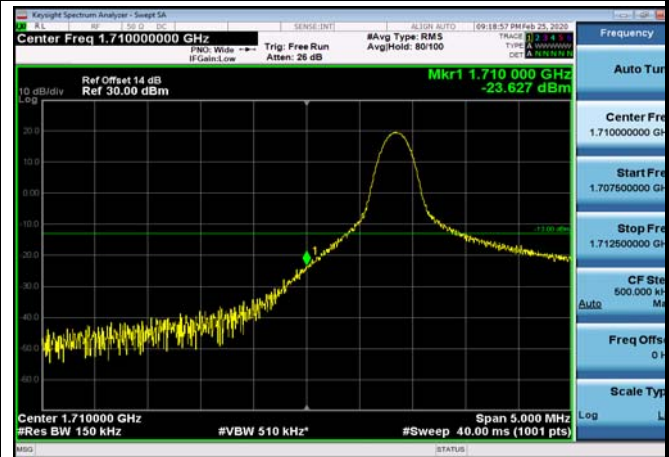

LowRange_FDD04_3MHz_1711.5_fullIRB
_Low_Q16

LowRange_FDD04_5MHz_1712.5_OneRB
_low_QPSK

LowRange_FDD04_5MHz_1712.5_OneRB
_low_Q16

LowRange_FDD04_15MHz_1717.5_OneRB
_low_QPSK

LowRange_FDD04_15MHz_1717.5_OneRB
_low_Q16