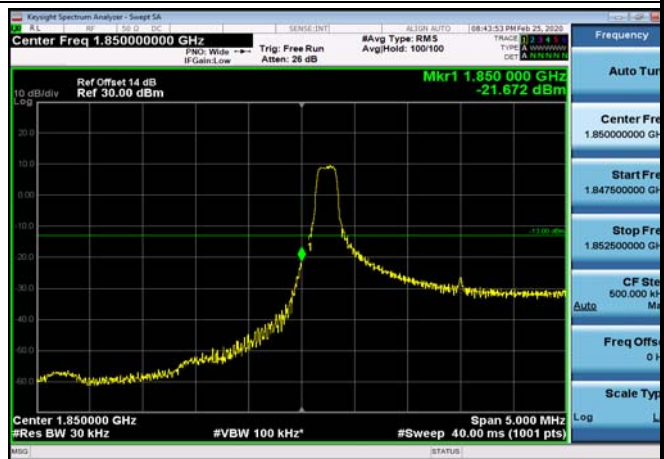

LowRange_FDD02_3MHz_1851.5_OneRB
_low_Q16