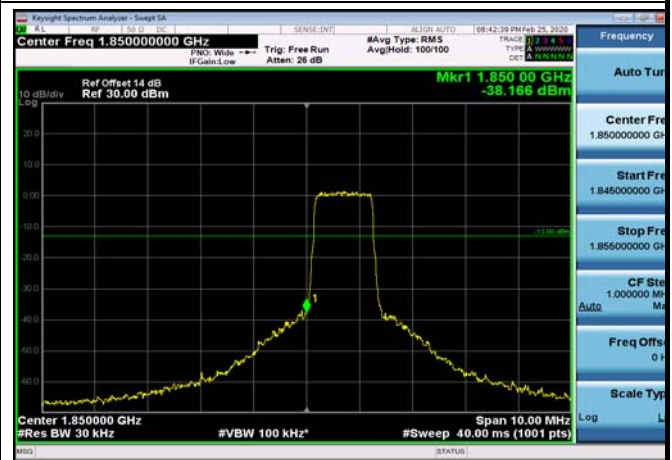

Test Result and Data

LowRange_FDD02_1.4MHz_1850.7_OneRB
_low_QPSK

LowRange_FDD02_1.4MHz_1850.7_OneRB
_low_Q16

LowRange_FDD02_1.4MHz_1850.7_fullIRB
_Low_QPSK

LowRange_FDD02_1.4MHz_1850.7_fullIRB
_Low_Q16

LowRange_FDD02_3MHz_1851.5_OneRB
_low_QPSK