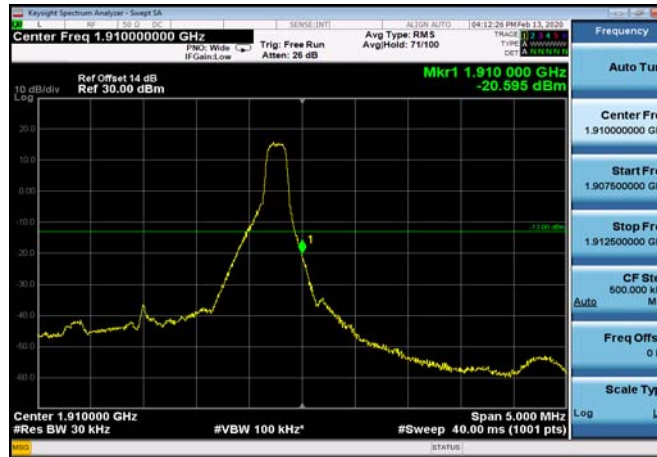

HighRange_FDD02_1.4MHz_1909.3_OneRB
_high_Q16

HighRange_FDD02_1.4MHz_1909.3
_fullRB_High_QPSK

HighRange_FDD02_1.4MHz_1909.3
_fullRB_High_Q16

HighRange_FDD02_3MHz_1908.5_OneRB
_high_QPSK

HighRange_FDD02_3MHz_1908.5_OneRB
_high_Q16