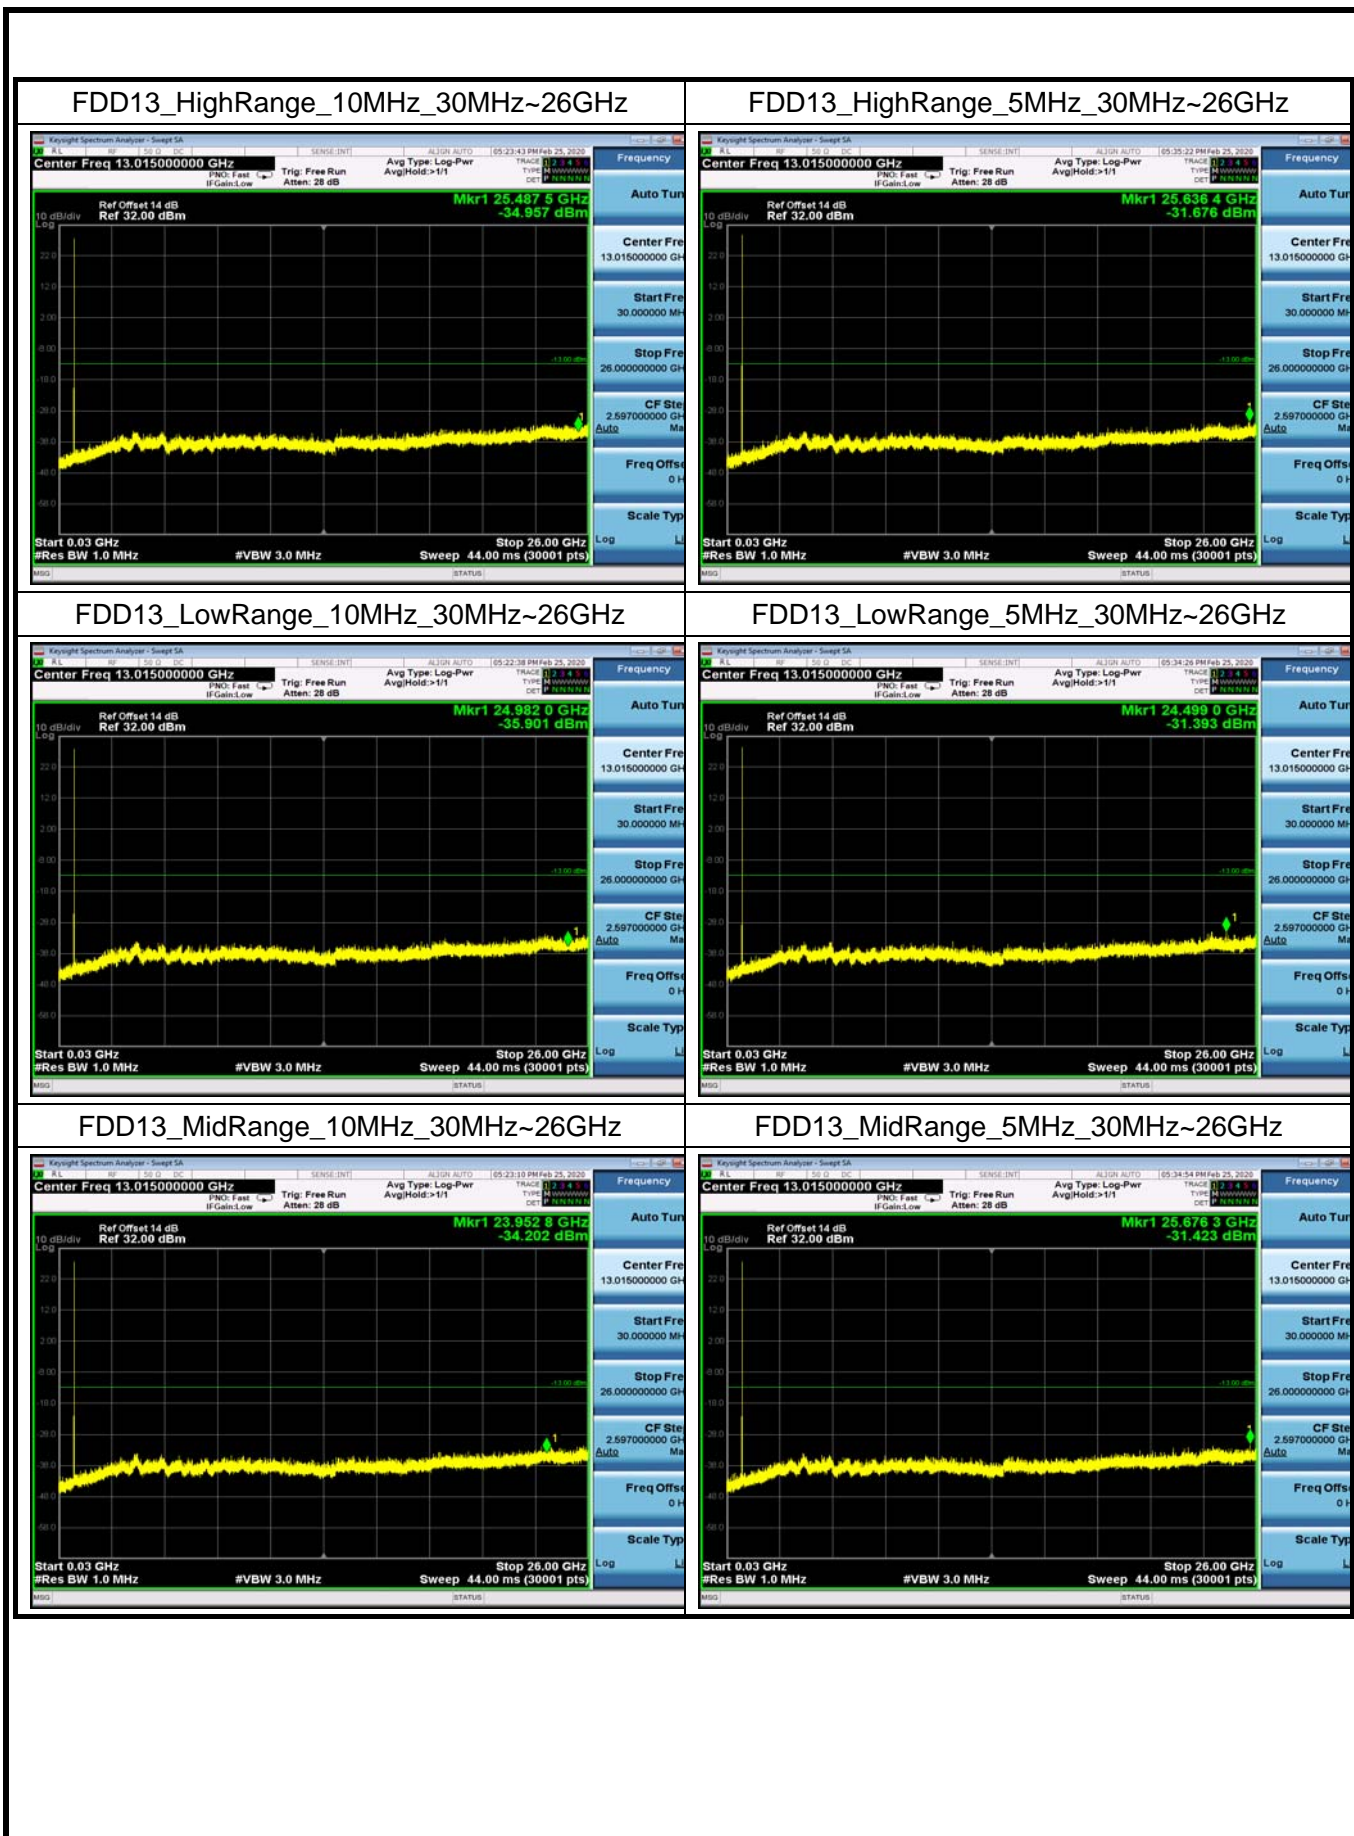

FDD04_LowRange_1.4MHz_30MHz~26GHz

FDD04_LowRange_10MHz_30MHz~26GHz

FDD04_LowRange_15MHz_30MHz~26GHz

FDD04_LowRange_20MHz_30MHz~26GHz

FDD04_LowRange_3MHz_30MHz~26GHz

FDD04_LowRange_5MHz_30MHz~26GHz

Conducted Band Edge

Test Result and Data

LowRange_FDD02_1.4MHz_1850.7_OneRB
_low_QPSK

LowRange_FDD02_1.4MHz_1850.7_OneRB
_low_Q16

LowRange_FDD02_1.4MHz_1850.7_fullIRB
_Low_QPSK

LowRange_FDD02_1.4MHz_1850.7_fullIRB
_Low_Q16

LowRange_FDD02_3MHz_1851.5_OneRB
_low_QPSK

LowRange_FDD02_3MHz_1851.5_OneRB
_low_Q16

LowRange_FDD02_3MHz_1851.5_fullIRB
_Low_QPSK

LowRange_FDD02_3MHz_1851.5_fullIRB
_Low_Q16

LowRange_FDD02_5MHz_1852.5_OneRB
_low_QPSK

LowRange_FDD02_5MHz_1852.5_OneRB
_low_Q16