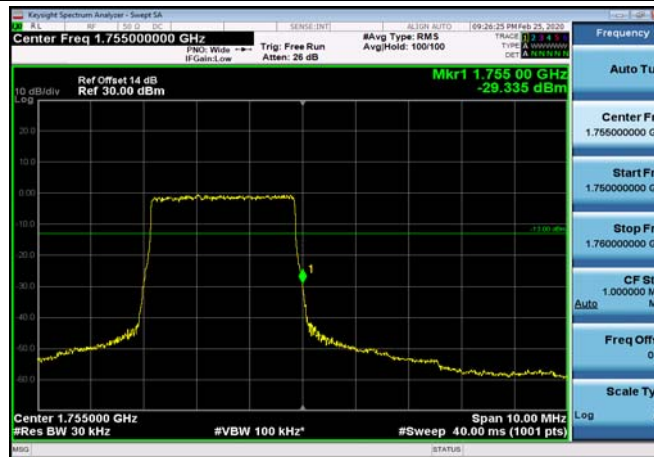

HighRange_FDD04_3MHz_1753.5_fullIRB
_High_QPSK