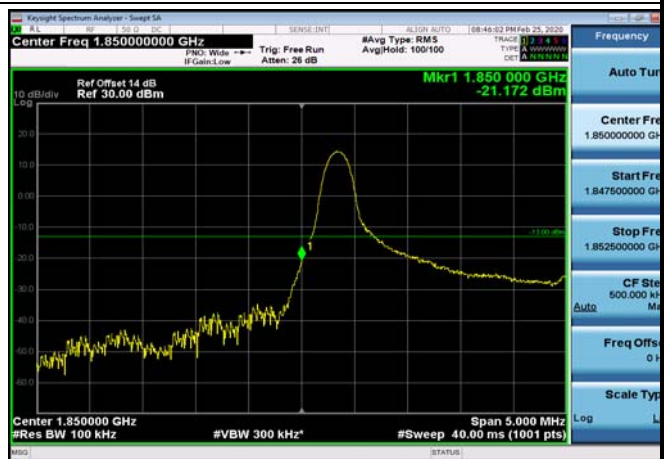

Test Result and Data

LowRange_FDD02_1.4MHz_1850.7_OneRB
_low_QPSK

LowRange_FDD02_1.4MHz_1850.7_OneRB
_low_Q16

LowRange_FDD02_1.4MHz_1850.7_fullIRB
_Low_QPSK

LowRange_FDD02_1.4MHz_1850.7_fullIRB
_Low_Q16

LowRange_FDD02_3MHz_1851.5_OneRB
_low_QPSK

LowRange_FDD02_3MHz_1851.5_OneRB
_low_Q16

LowRange_FDD02_3MHz_1851.5_fullIRB
_Low_QPSK

LowRange_FDD02_3MHz_1851.5_fullIRB
_Low_Q16

LowRange_FDD02_5MHz_1852.5_OneRB
_low_QPSK

LowRange_FDD02_5MHz_1852.5_OneRB
_low_Q16