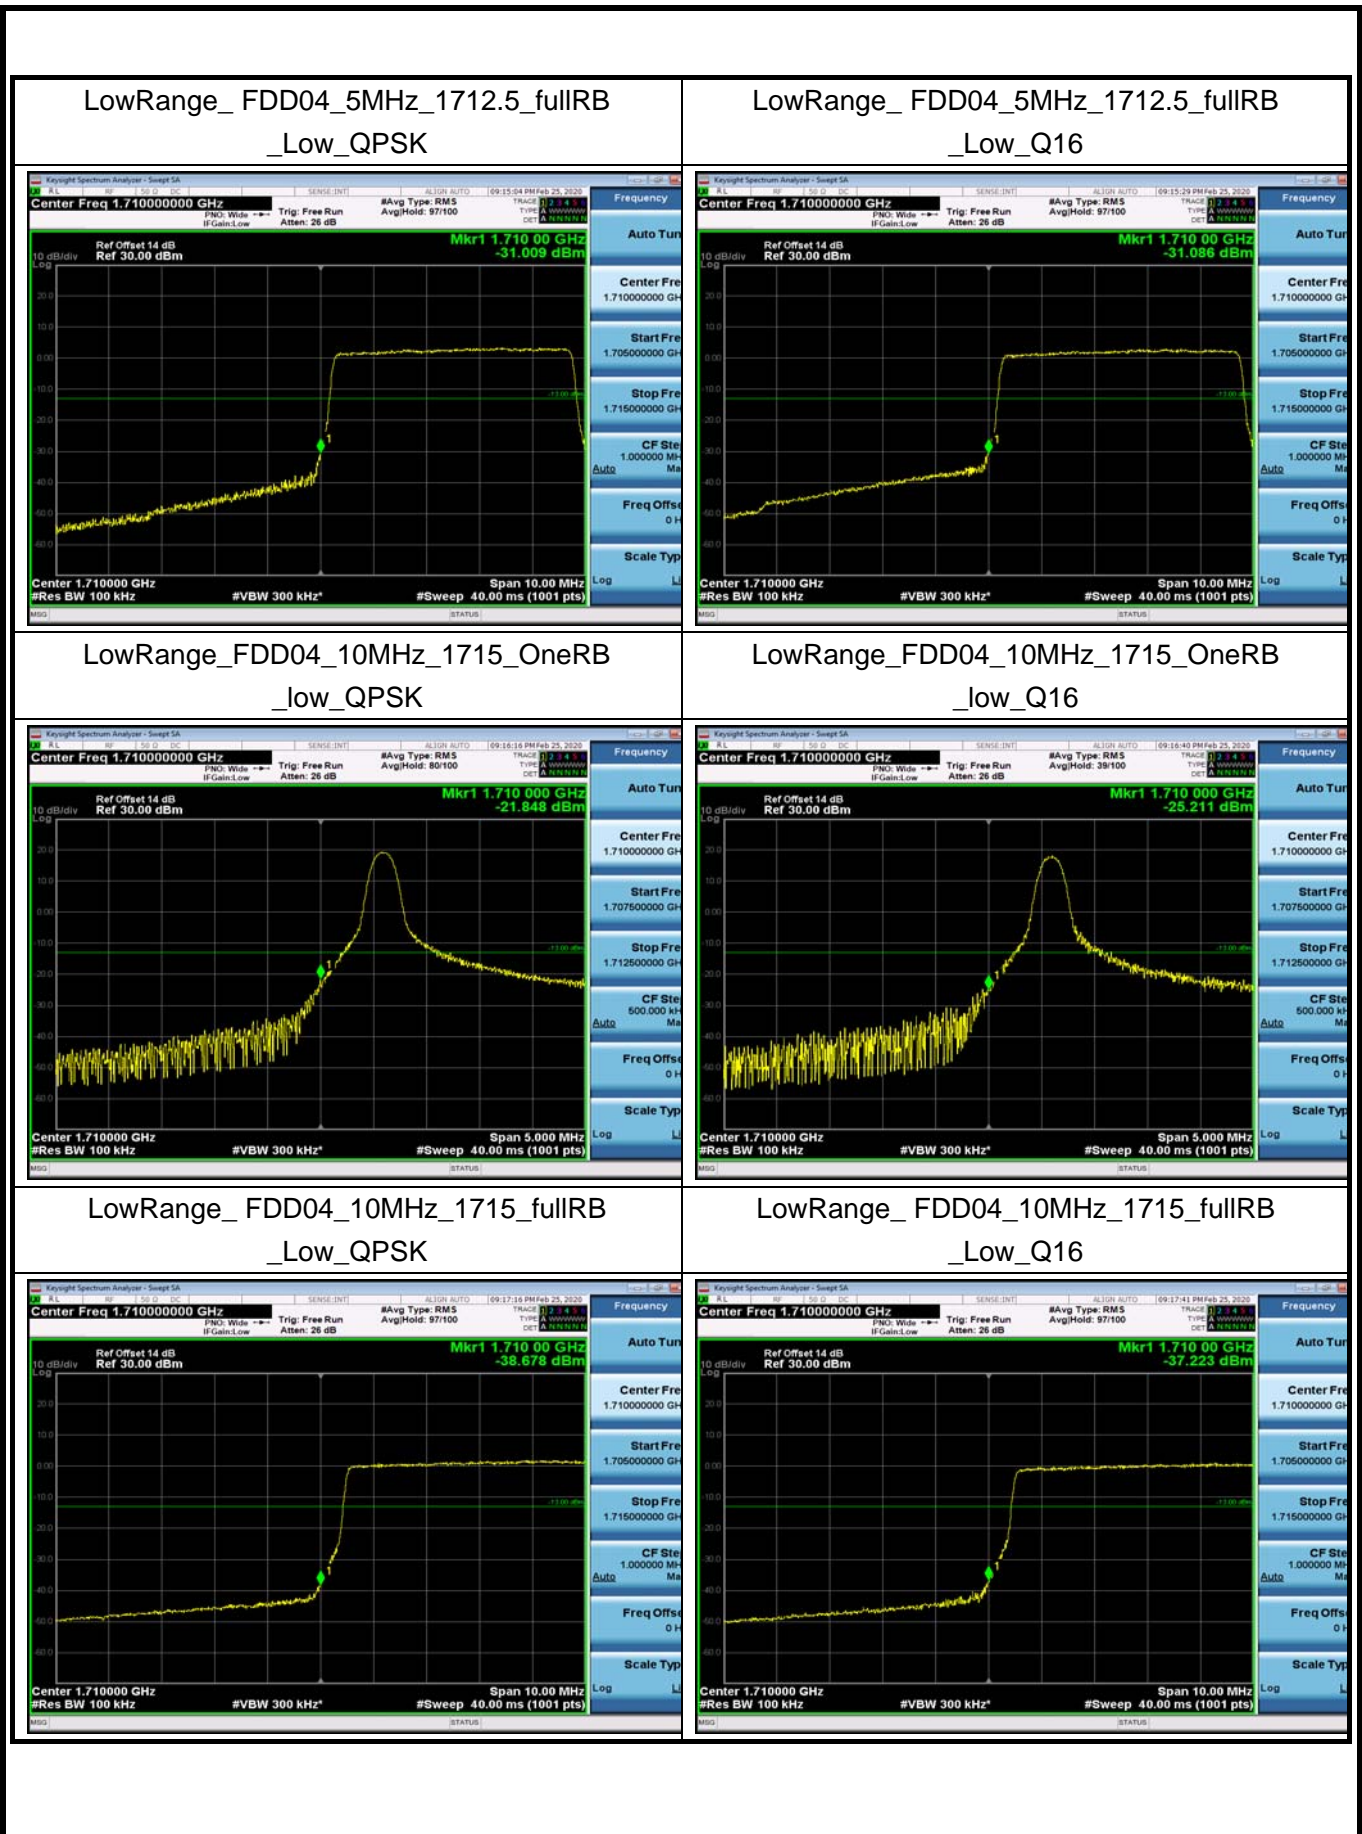

LowRange_FDD04_3MHz_1711.5_fullIRB
_Low_Q16

LowRange_FDD04_5MHz_1712.5_OneRB
_low_QPSK

LowRange_FDD04_5MHz_1712.5_OneRB
_low_Q16

LowRange_FDD04_15MHz_1717.5_OneRB
_low_QPSK

LowRange_FDD04_15MHz_1717.5_OneRB
_low_Q16