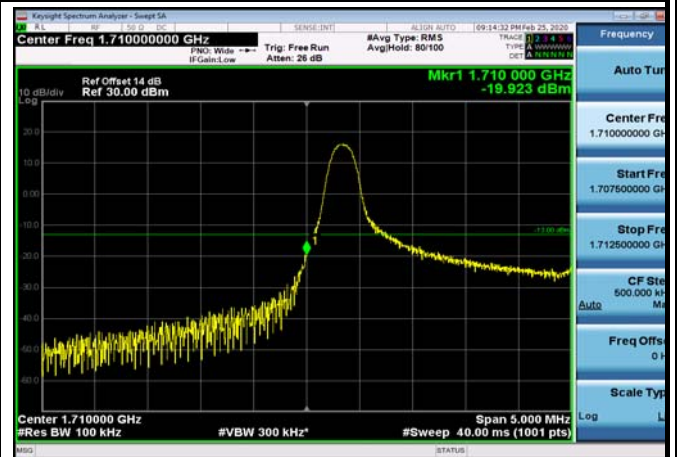

LowRange_FDD04_5MHz_1712.5_OneRB
_low_Q16