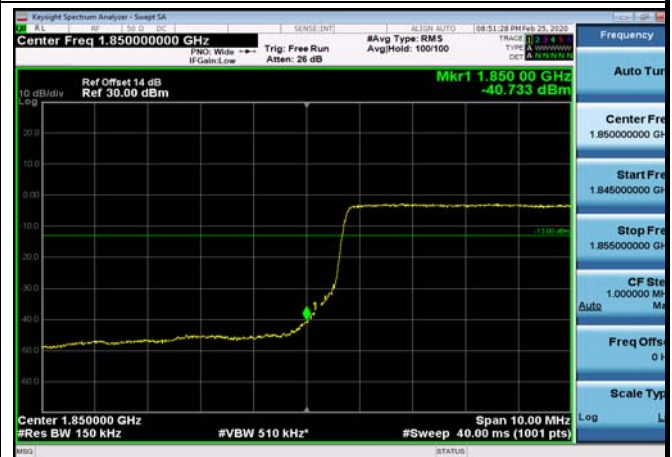

LowRange_FDD02_10MHz_1855_fullRB
_Low_Q16

LowRange_FDD02_15MHz_1857.5_OneRB
_low_QPSK

LowRange_FDD02_15MHz_1857.5_OneRB
_low_Q16

LowRange_FDD02_15MHz_1857.5_fullIRB
_Low_QPSK

LowRange_FDD02_15MHz_1857.5_fullIRB
_Low_Q16