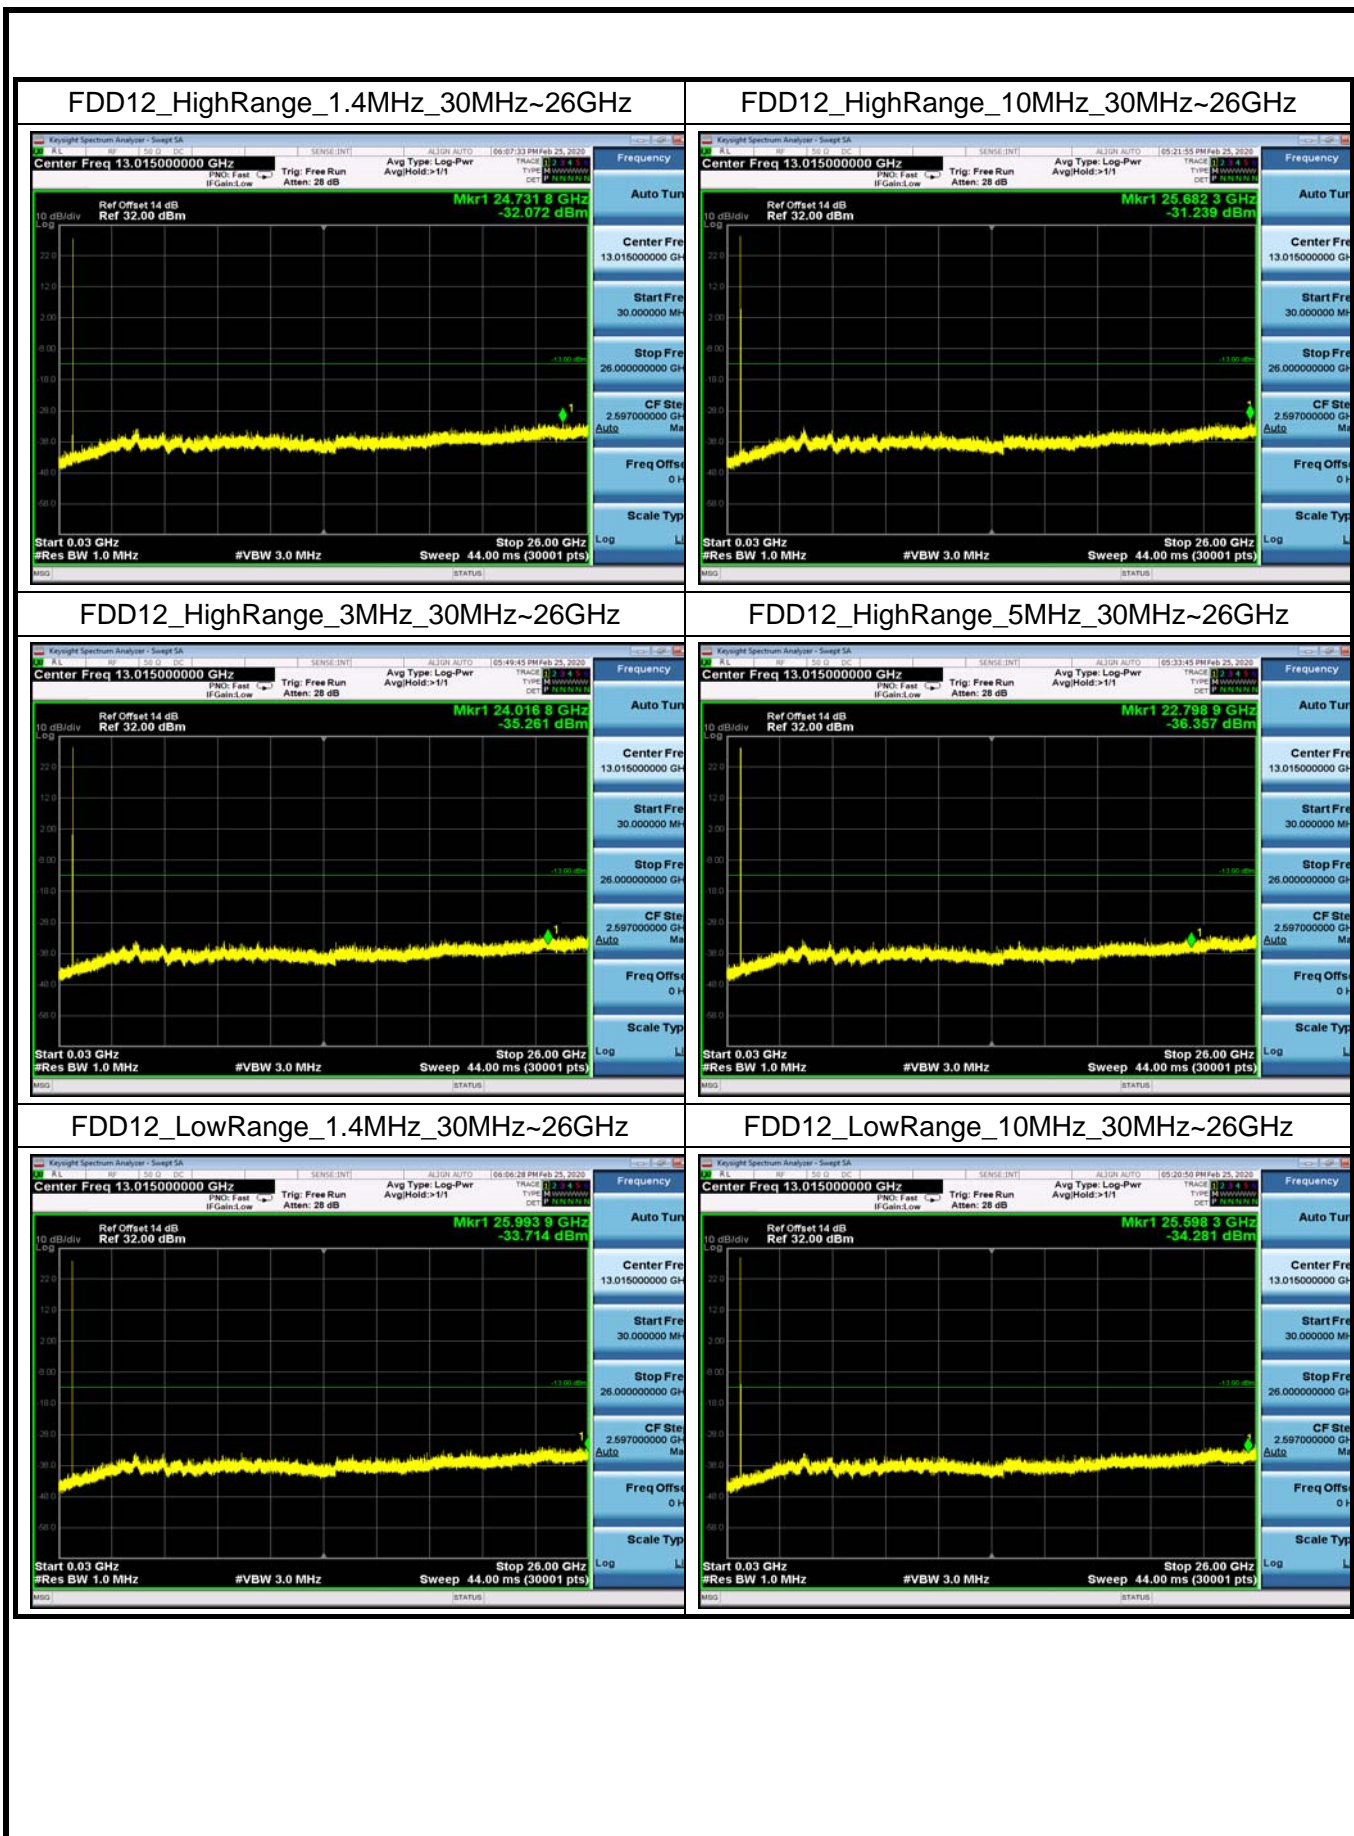

FDD04_LowRange_1.4MHz_30MHz~26GHz

FDD04_LowRange_10MHz_30MHz~26GHz

FDD04_LowRange_15MHz_30MHz~26GHz

FDD04_LowRange_20MHz_30MHz~26GHz

FDD04_LowRange_3MHz_30MHz~26GHz

FDD04_LowRange_5MHz_30MHz~26GHz

Conducted Band Edge

Test Result and Data

LowRange_FDD02_1.4MHz_1850.7_OneRB
_low_QPSK

LowRange_FDD02_1.4MHz_1850.7_OneRB
_low_Q16

LowRange_FDD02_1.4MHz_1850.7_fullIRB
_Low_QPSK

LowRange_FDD02_1.4MHz_1850.7_fullIRB
_Low_Q16

LowRange_FDD02_3MHz_1851.5_OneRB
_low_QPSK