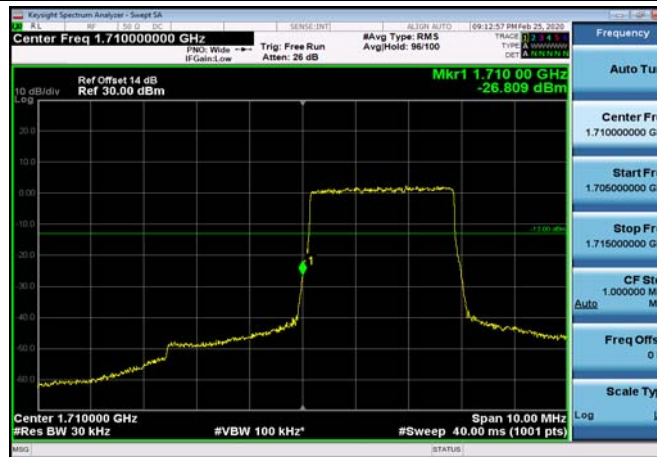

LowRange_ FDD04_1.4MHz_1710.7_fullRB
_Low_QPSK

LowRange_ FDD04_1.4MHz_1710.7_fullRB
_Low_Q16

LowRange_FDD04_3MHz_1711.5_OneRB
_low_QPSK

LowRange_FDD04_3MHz_1711.5_OneRB
_low_Q16

LowRange_FDD04_3MHz_1711.5_fullIRB
_Low_QPSK