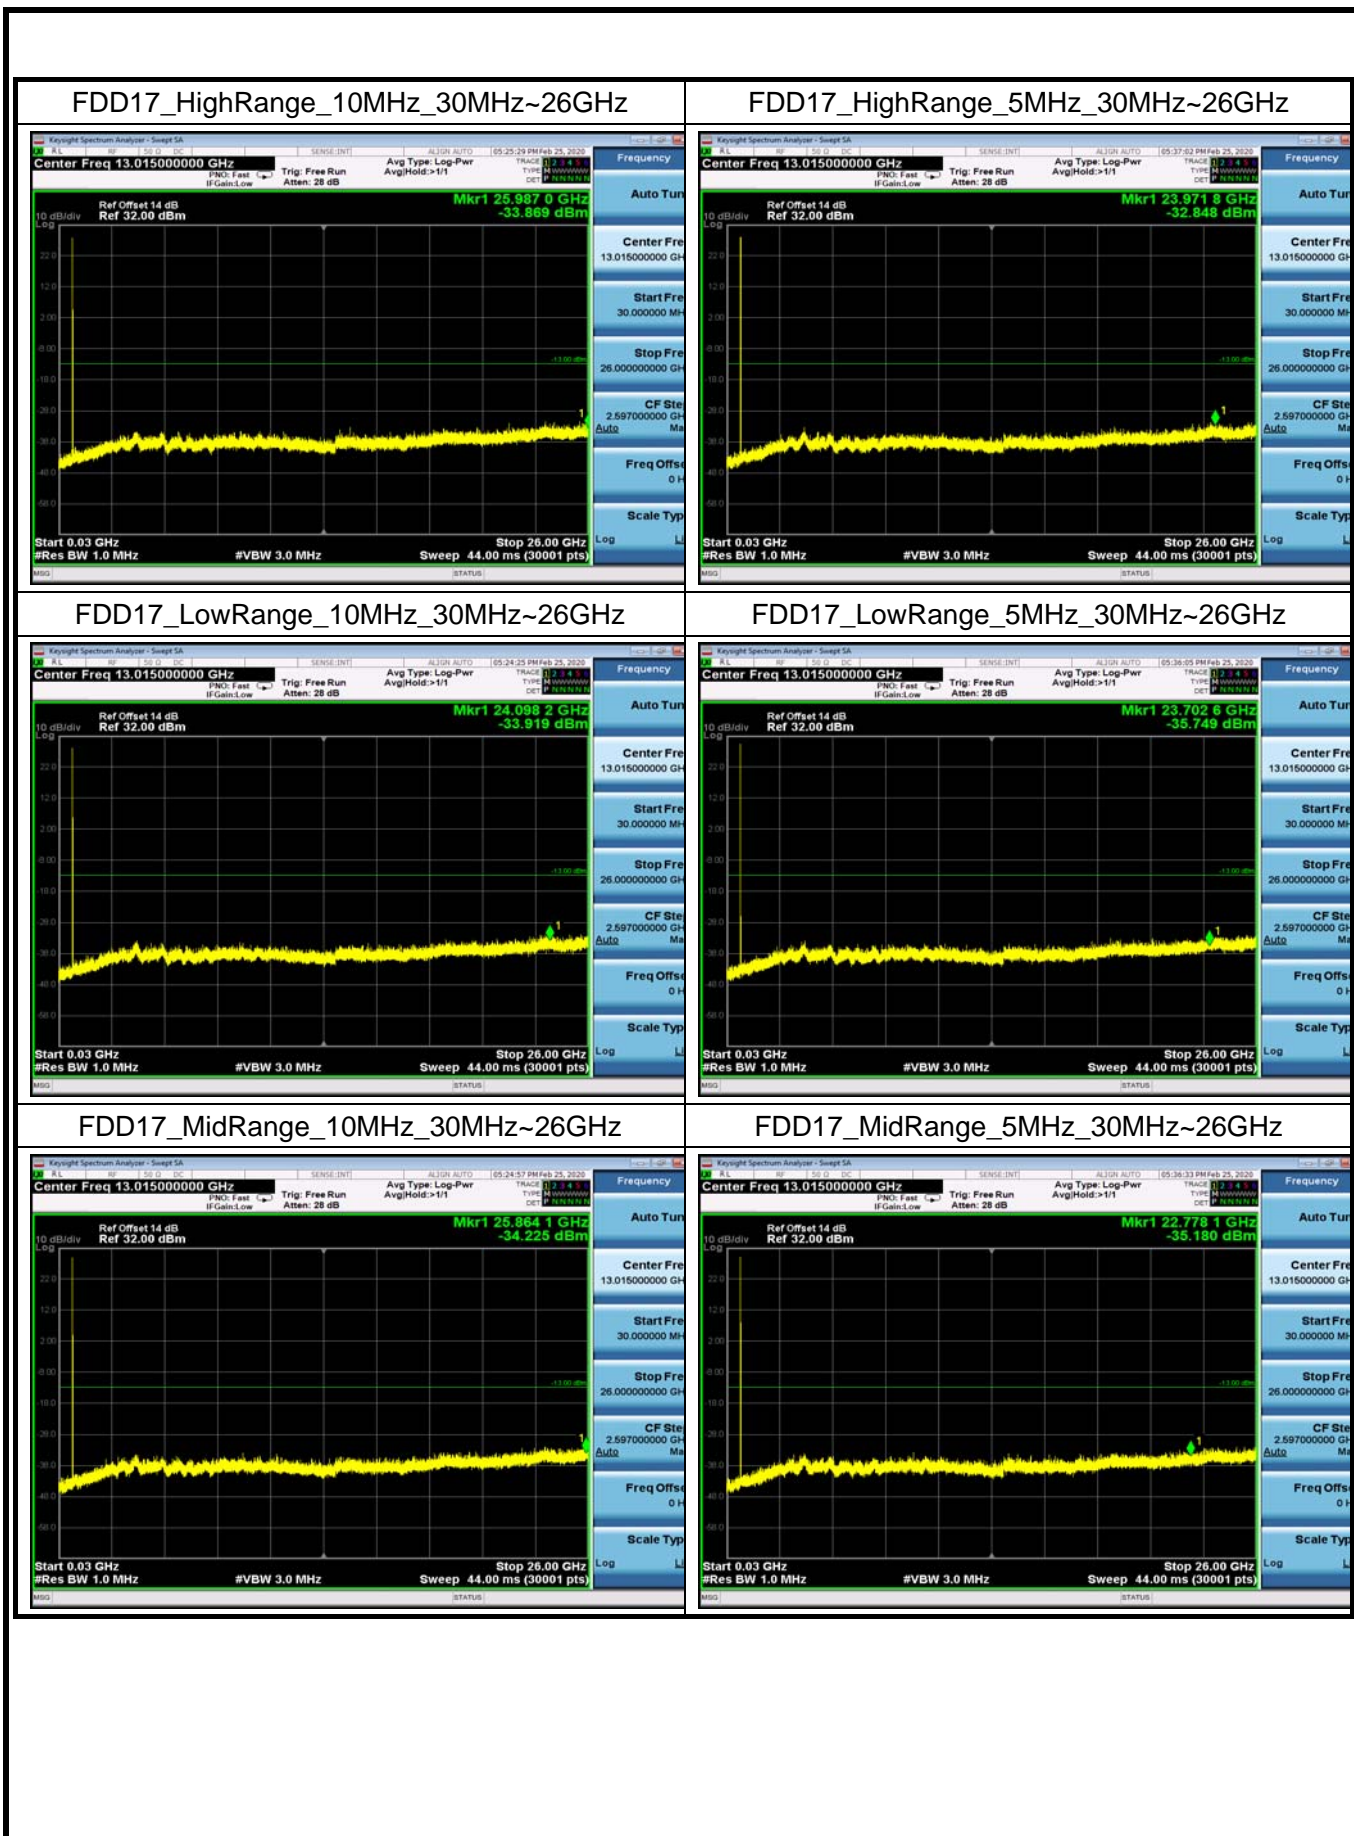

FDD04_LowRange_1.4MHz_30MHz~26GHz

FDD04_LowRange_10MHz_30MHz~26GHz

FDD04_LowRange_15MHz_30MHz~26GHz

FDD04_LowRange_20MHz_30MHz~26GHz

FDD04_LowRange_3MHz_30MHz~26GHz

FDD04_LowRange_5MHz_30MHz~26GHz

Conducted Band Edge

Test Result and Data

LowRange_FDD02_1.4MHz_1850.7_OneRB
_low_QPSK

LowRange_FDD02_1.4MHz_1850.7_OneRB
_low_Q16

LowRange_FDD02_1.4MHz_1850.7_fullIRB
_Low_QPSK

LowRange_FDD02_1.4MHz_1850.7_fullIRB
_Low_Q16

LowRange_FDD02_3MHz_1851.5_OneRB
_low_QPSK