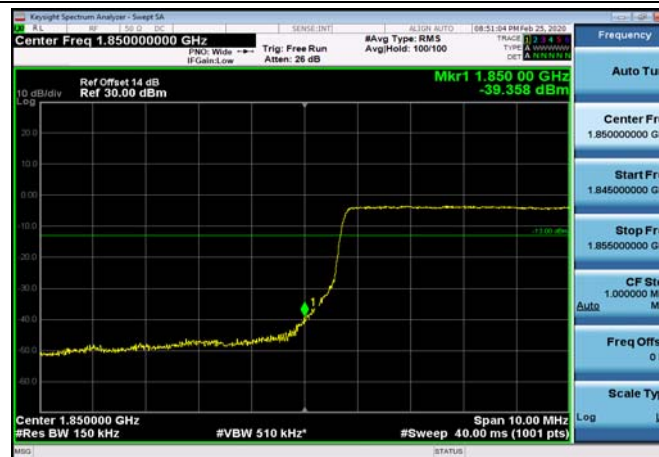

LowRange_FDD02_10MHz_1855_fullRB
_Low_Q16

LowRange_FDD02_15MHz_1857.5_OneRB
_low_QPSK

LowRange_FDD02_15MHz_1857.5_OneRB
_low_Q16

LowRange_FDD02_15MHz_1857.5_fullIRB
_Low_QPSK

LowRange_FDD02_15MHz_1857.5_fullIRB
_Low_Q16

LowRange_FDD02_20MHz_1860_OneRB
_low_QPSK

LowRange_FDD02_20MHz_1860_OneRB
_low_Q16

LowRange_FDD02_20MHz_1860_fullRB
_Low_QPSK

LowRange_FDD02_20MHz_1860_fullRB
_Low_Q16

HighRange_FDD02_1.4MHz_1909.3_OneRB
_high_QPSK