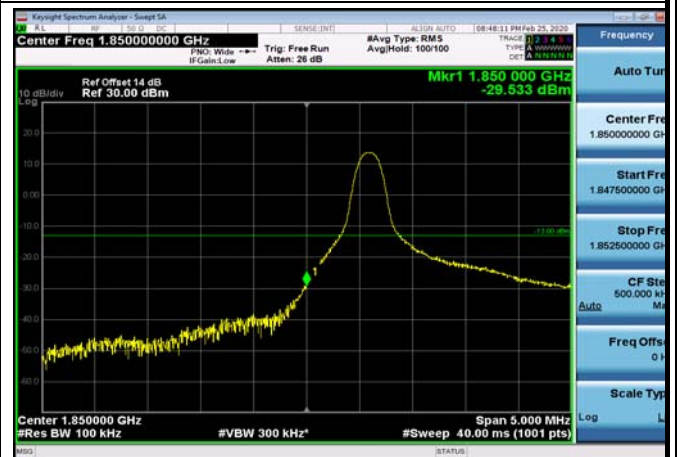

LowRange_FDD02_5MHz_1852.5_fullRB
_Low_QPSK

LowRange_FDD02_5MHz_1852.5_fullRB
_Low_Q16

LowRange_FDD02_10MHz_1855_OneRB
_low_QPSK

LowRange_FDD02_10MHz_1855_OneRB
_low_Q16

LowRange_FDD02_10MHz_1855_fullRB
_Low_QPSK