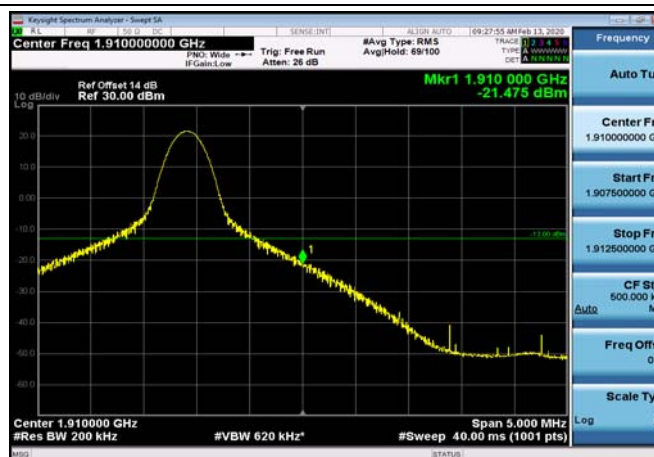

HighRange_FDD02_15MHz_1902.5_OneRB
_high_QPSK

HighRange_FDD02_15MHz_1902.5_OneRB
_high_Q16

HighRange_FDD02_15MHz_1902.5_fullRB
_High_QPSK

HighRange_FDD02_15MHz_1902.5_fullRB
_High_Q16

HighRange_FDD02_20MHz_1900_OneRB
_high_QPSK