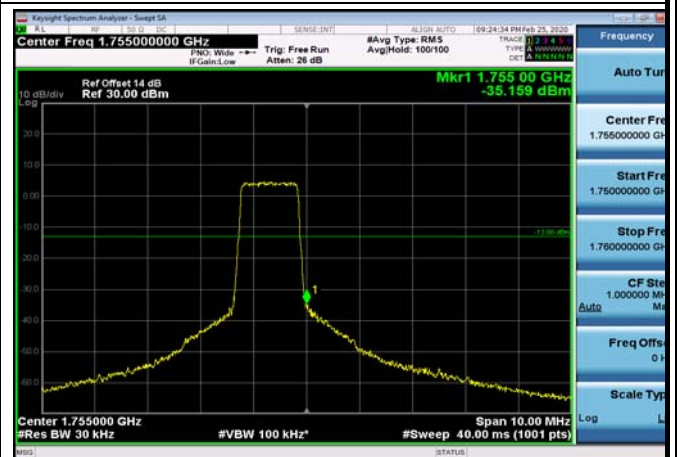

LowRange_FDD04_20MHz_1720_fullRB
_Low_Q16

HighRange_FDD04_1.4MHz_1754.3_OneRB
_high_QPSK

HighRange_FDD04_1.4MHz_1754.3_OneRB
_high_Q16

HighRange_FDD04_1.4MHz_1754.3
_fullRB_High_QPSK

HighRange_FDD04_1.4MHz_1754.3
_fullRB_High_Q16