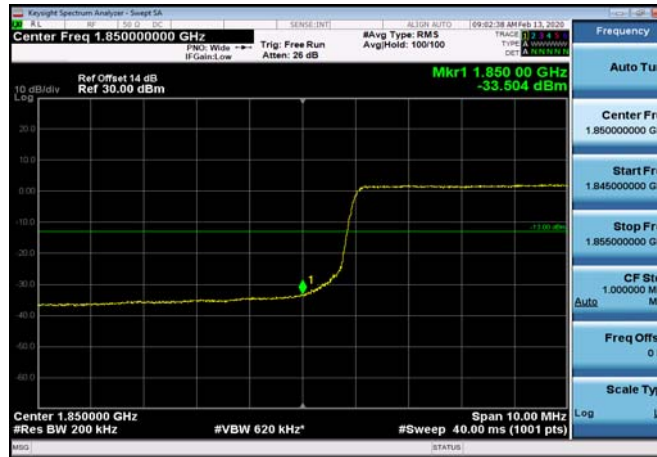

LowRange_FDD02_20MHz_1860_OneRB
_low_QPSK

LowRange_FDD02_20MHz_1860_OneRB
_low_Q16

LowRange_FDD02_20MHz_1860_fullRB
_Low_QPSK

LowRange_FDD02_20MHz_1860_fullRB
_Low_Q16

HighRange_FDD02_1.4MHz_1909.3_OneRB
_high_QPSK