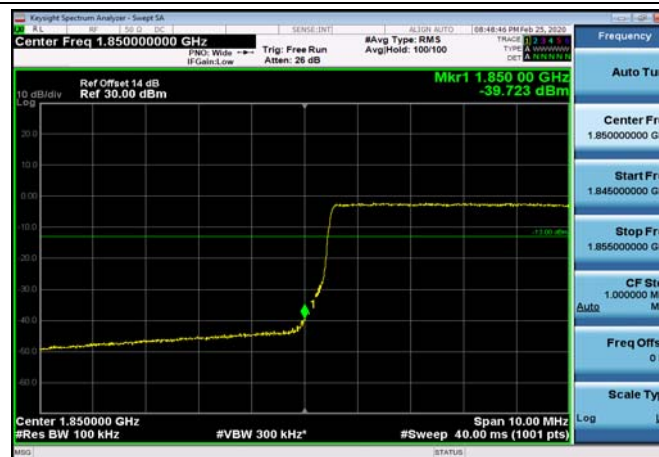

LowRange_FDD02_5MHz_1852.5_fullRB
_Low_QPSK

LowRange_FDD02_5MHz_1852.5_fullRB
_Low_Q16

LowRange_FDD02_10MHz_1855_OneRB
_low_QPSK

LowRange_FDD02_10MHz_1855_OneRB
_low_Q16

LowRange_FDD02_10MHz_1855_fullRB
_Low_QPSK

LowRange_FDD02_10MHz_1855_fullRB
_Low_Q16

LowRange_FDD02_15MHz_1857.5_OneRB
_low_QPSK

LowRange_FDD02_15MHz_1857.5_OneRB
_low_Q16

LowRange_FDD02_15MHz_1857.5_fullIRB
_Low_QPSK

LowRange_FDD02_15MHz_1857.5_fullIRB
_Low_Q16