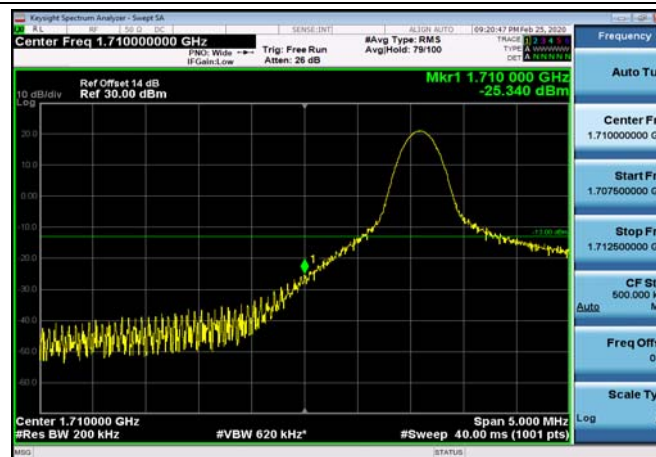

LowRange_FDD04_20MHz_1720_OneRB
_low_QPSK