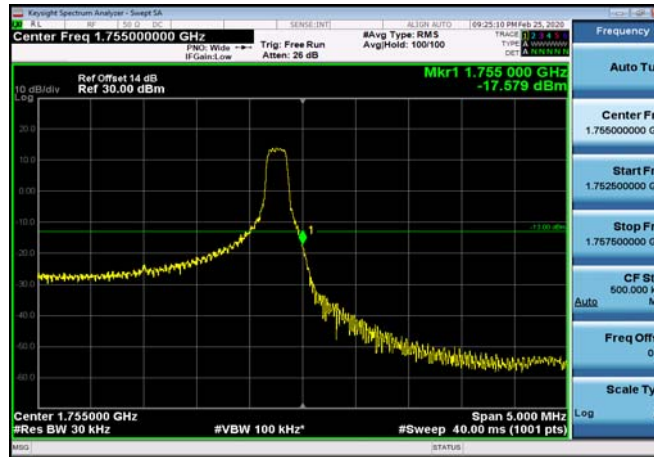

HighRange_FDD04_3MHz_1753.5_OneRB
_high_QPSK