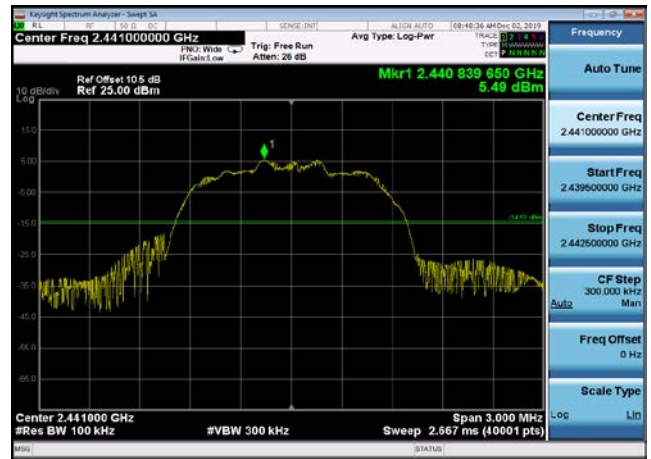

Conducted Emission: 8DPSK,2441,3DH5
,2500MHz~10000MHz

Conducted Emission: 8DPSK,2441,3DH5
,30MHz~2310MHz

Conducted Emission: 8DPSK,2441,3DH5
,Band Edge HoppingOFF

Conducted Emission: 8DPSK,2441,3DH5
,Reference Level