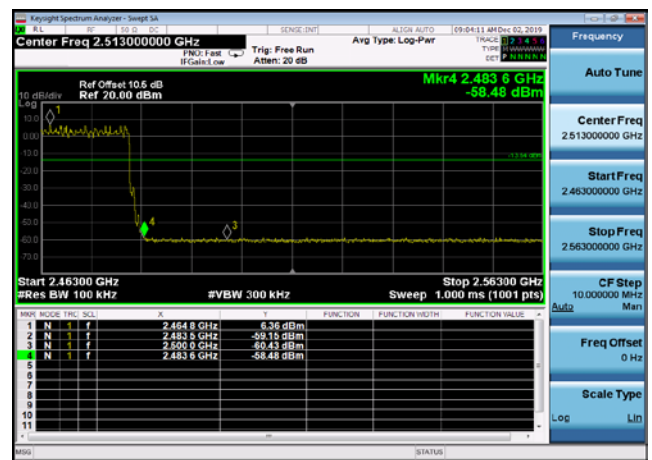

Conducted Emission: 8DPSK,2480,3DH5
,Reference Level

Hopping On Mode

Conducted Emission: GFSK,2402,DH5
,Band Edge

Conducted Emission: GFSK,2480,DH5
,Band Edge

Conducted Emission: DQPSK,2402,2DH5
,Band Edge

Conducted Emission: DQPSK,2480,2DH5
,Band Edge

Conducted Emission: 8DPSK,2480,3DH5
,Band Edge

**Dwell Time
Test Result and Data**

BT Dwell Time						
Mode	Test Frequency	Packet Type	Transmission Time(ms)	Number	Dwell Time(ms)	Result
GFSK	2402	DH5	2.91	97	281.99	Pass
GFSK	2441	DH5	2.91	93	270.36	Pass
GFSK	2480	DH5	2.89	91	263.18	Pass
pi/4DQPSK	2402	2DH5	2.91	93	270.36	Pass
pi/4DQPSK	2441	2DH5	2.91	87	252.92	Pass
pi/4DQPSK	2480	2DH5	2.89	92	266.07	Pass
8DPSK	2402	3DH5	2.89	89	257.4	Pass
8DPSK	2441	3DH5	2.89	82	237.15	Pass
8DPSK	2480	3DH5	2.89	80	231.37	Pass