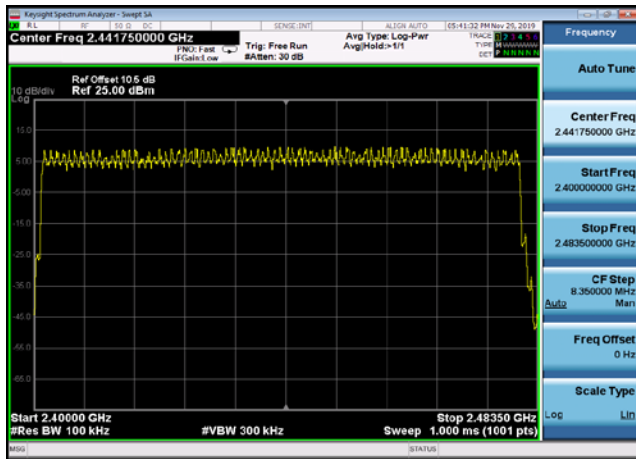

Number Of Hopping Channels: 8DPSK
,HoppingMhz,3DH5__2400~2483.5