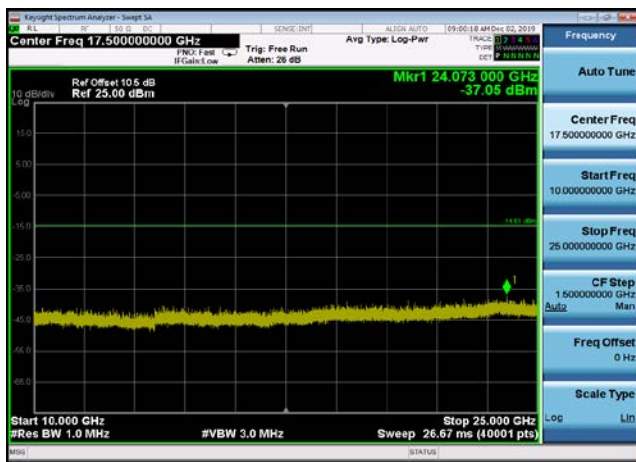

Conducted Emission: 8DPSK,2480,3DH5
,10000MHz~25000MHz