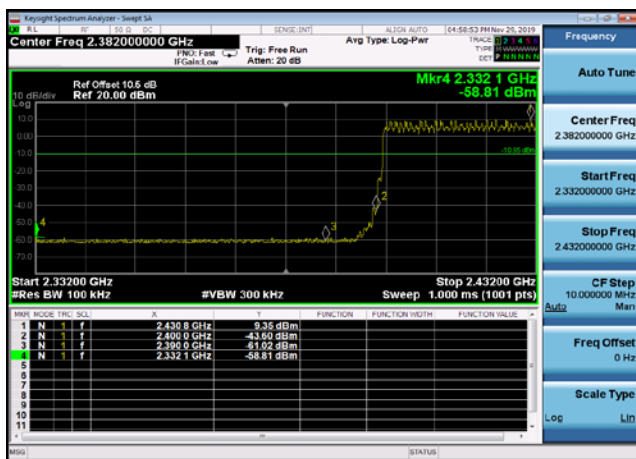

Conducted Emission: 8DPSK,2480,3DH5
,Reference Level

Hopping On Mode

Conducted Emission: GFSK,2402,DH5
,Band Edge

Conducted Emission: GFSK,2480,DH5
,Band Edge

Conducted Emission: DQPSK,2402,2DH5
,Band Edge

Conducted Emission: DQPSK,2480,2DH5
,Band Edge

Conducted Emission: 8DPSK,2480,3DH5
,Band Edge

**Dwell Time
Test Result and Data**

BT Dwell Time						
Mode	Test Frequency	Packet Type	Transmission Time(ms)	Number	Dwell Time(ms)	Result
GFSK	2402	DH5	2.91	97	281.99	Pass
GFSK	2441	DH5	2.91	93	270.36	Pass
GFSK	2480	DH5	2.89	91	263.18	Pass
pi/4DQPSK	2402	2DH5	2.91	93	270.36	Pass
pi/4DQPSK	2441	2DH5	2.91	87	252.92	Pass
pi/4DQPSK	2480	2DH5	2.89	92	266.07	Pass
8DPSK	2402	3DH5	2.89	89	257.4	Pass
8DPSK	2441	3DH5	2.89	82	237.15	Pass
8DPSK	2480	3DH5	2.89	80	231.37	Pass