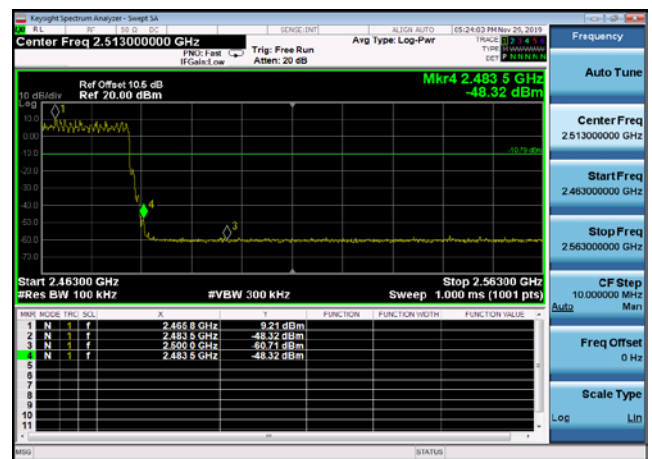

Conducted Emission: 8DPSK,2480,3DH5
,Reference Level

Hopping On Mode

Conducted Emission: GFSK,2402,DH5
,Band Edge

Conducted Emission: GFSK,2480,DH5
,Band Edge

Conducted Emission: DQPSK,2402,2DH5
,Band Edge

Conducted Emission: DQPSK,2480,2DH5
,Band Edge

Conducted Emission: 8DPSK,2480,3DH5
,Band Edge

**Dwell Time
Test Result and Data**

BT Dwell Time						
Mode	Test Frequency	Packet Type	Transmission Time(ms)	Number	Dwell Time(ms)	Result
GFSK	2402	DH5	2.91	97	281.99	Pass
GFSK	2441	DH5	2.91	93	270.36	Pass
GFSK	2480	DH5	2.89	91	263.18	Pass
pi/4DQPSK	2402	2DH5	2.91	93	270.36	Pass
pi/4DQPSK	2441	2DH5	2.91	87	252.92	Pass
pi/4DQPSK	2480	2DH5	2.89	92	266.07	Pass
8DPSK	2402	3DH5	2.89	89	257.4	Pass
8DPSK	2441	3DH5	2.89	82	237.15	Pass
8DPSK	2480	3DH5	2.89	80	231.37	Pass