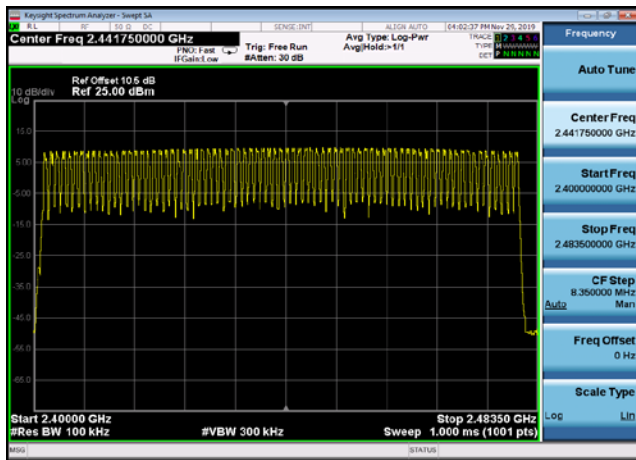

Number Of Hopping Channels: GFSK
,HoppingMhz,DH5__2400~2483.5