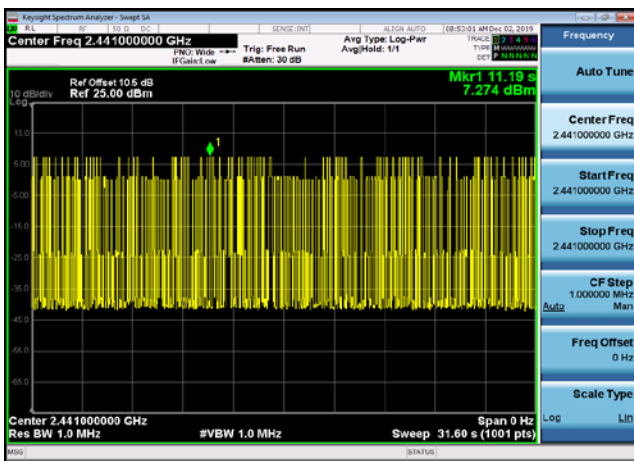

8DPSK,2441,3DH5,Transmission Number