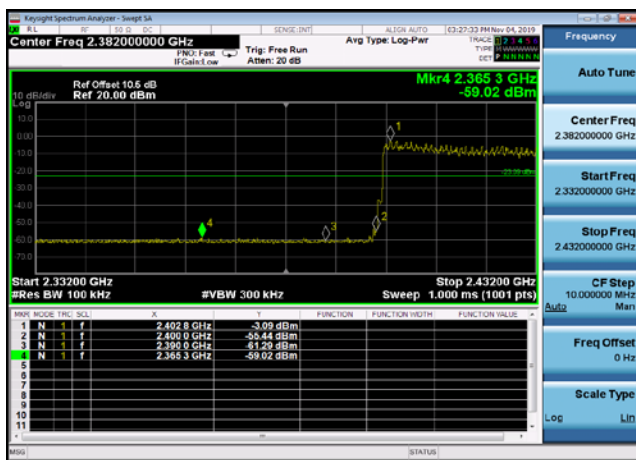

Conducted Emission: 8DPSK,2480,3DH5
,Reference Level

Hopping On Mode

Conducted Emission: GFSK,2402,DH5
,Band Edge

Conducted Emission: GFSK,2480,DH5
,Band Edge

Conducted Emission: DQPSK,2402,2DH5
,Band Edge

Conducted Emission: DQPSK,2480,2DH5
,Band Edge

Conducted Emission: 8DPSK,2480,3DH5
,Band Edge

**Dwell Time
Test Result and Data**

BT Dwell Time						
Mode	Test Frequency	Packet Type	Transmission Time(ms)	Number	Dwell Time(ms)	Result
GFSK	2402	DH5	2.91	97	281.99	Pass
GFSK	2441	DH5	2.91	93	270.36	Pass
GFSK	2480	DH5	2.89	91	263.18	Pass
pi/4DQPSK	2402	2DH5	2.91	93	270.36	Pass
pi/4DQPSK	2441	2DH5	2.91	87	252.92	Pass
pi/4DQPSK	2480	2DH5	2.89	92	266.07	Pass
8DPSK	2402	3DH5	2.89	89	257.4	Pass
8DPSK	2441	3DH5	2.89	82	237.15	Pass
8DPSK	2480	3DH5	2.89	80	231.37	Pass