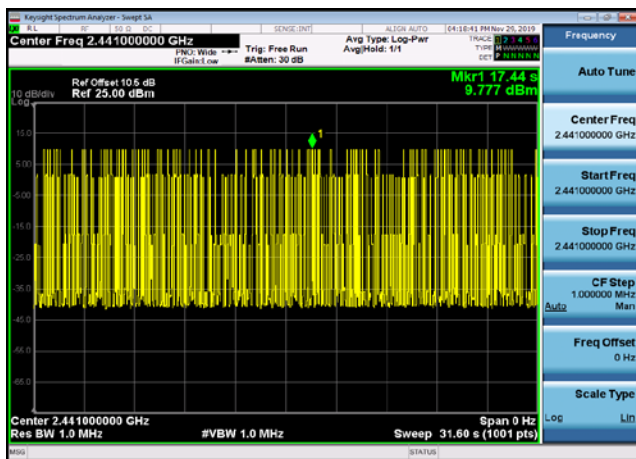

GFSK,2441,DH5,Transmission Number