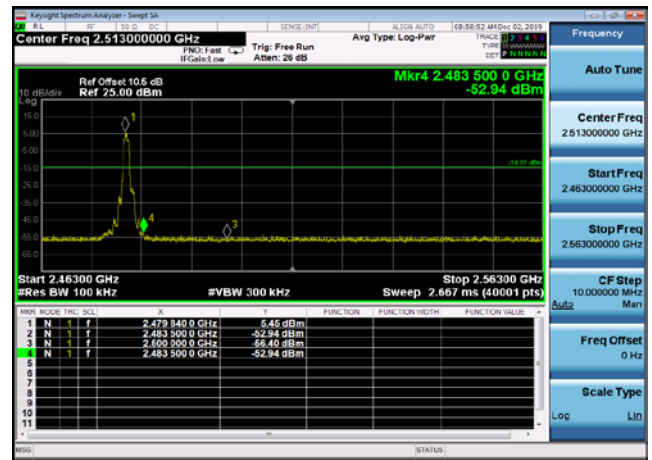

Conducted Emission: 8DPSK,2480,3DH5
,10000MHz~25000MHz

Conducted Emission: 8DPSK,2480,3DH5
,2500MHz~10000MHz

Conducted Emission: 8DPSK,2480,3DH5
,30MHz~2310MHz

Conducted Emission: 8DPSK,2480,3DH5
,Band Edge HoppingOFF

Conducted Emission: 8DPSK,2480,3DH5
,Reference Level

Hopping On Mode

Conducted Emission: GFSK,2402,DH5
,Band Edge

Conducted Emission: GFSK,2480,DH5
,Band Edge

Conducted Emission: DQPSK,2402,2DH5
,Band Edge