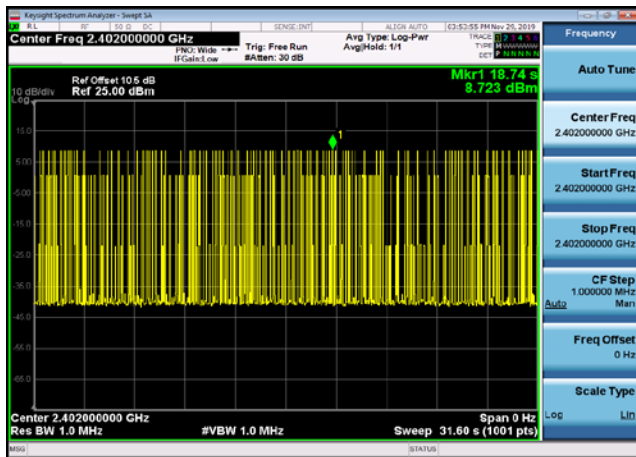

GFSK,2402,DH5,Transmission Number