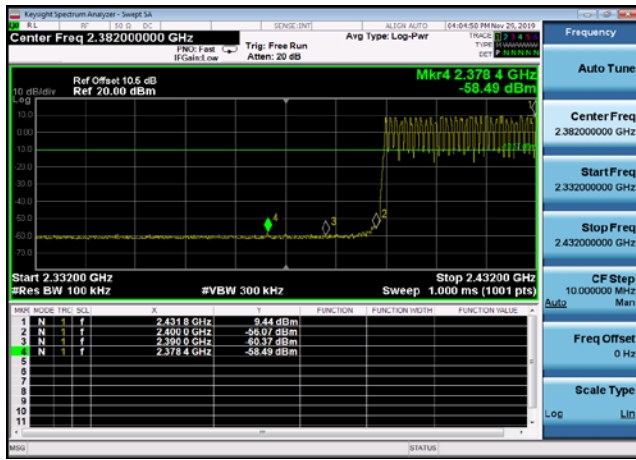

Conducted Emission: 8DPSK,2480,3DH5
,10000MHz~25000MHz

Conducted Emission: 8DPSK,2480,3DH5
,2500MHz~10000MHz

Conducted Emission: 8DPSK,2480,3DH5
,30MHz~2310MHz

Conducted Emission: 8DPSK,2480,3DH5
,Band Edge HoppingOFF

Conducted Emission: 8DPSK,2480,3DH5
,Reference Level

Hopping On Mode

Conducted Emission: GFSK,2402,DH5
,Band Edge

Conducted Emission: GFSK,2480,DH5
,Band Edge

Conducted Emission: DQPSK,2402,2DH5
,Band Edge

Conducted Emission: DQPSK,2480,2DH5
,Band Edge

Conducted Emission: 8DPSK,2480,3DH5
,Band Edge

**Dwell Time
Test Result and Data**

BT Dwell Time						
Mode	Test Frequency	Packet Type	Transmission Time(ms)	Number	Dwell Time(ms)	Result
GFSK	2402	DH5	2.91	97	281.99	Pass
GFSK	2441	DH5	2.91	93	270.36	Pass
GFSK	2480	DH5	2.89	91	263.18	Pass
pi/4DQPSK	2402	2DH5	2.91	93	270.36	Pass
pi/4DQPSK	2441	2DH5	2.91	87	252.92	Pass
pi/4DQPSK	2480	2DH5	2.89	92	266.07	Pass
8DPSK	2402	3DH5	2.89	89	257.4	Pass
8DPSK	2441	3DH5	2.89	82	237.15	Pass
8DPSK	2480	3DH5	2.89	80	231.37	Pass