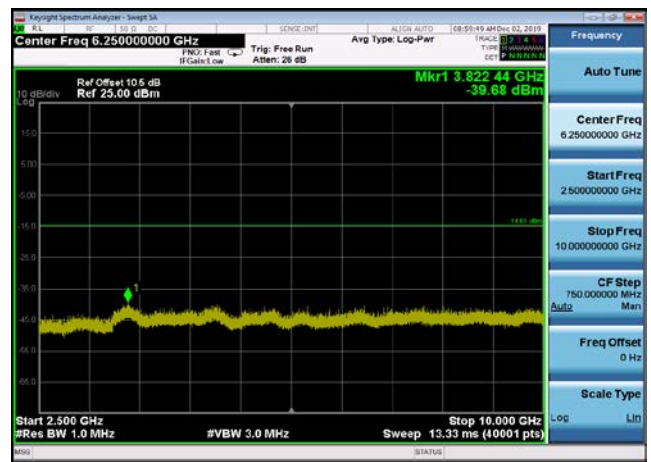

Conducted Emission: 8DPSK,2480,3DH5
,2500MHz~10000MHz