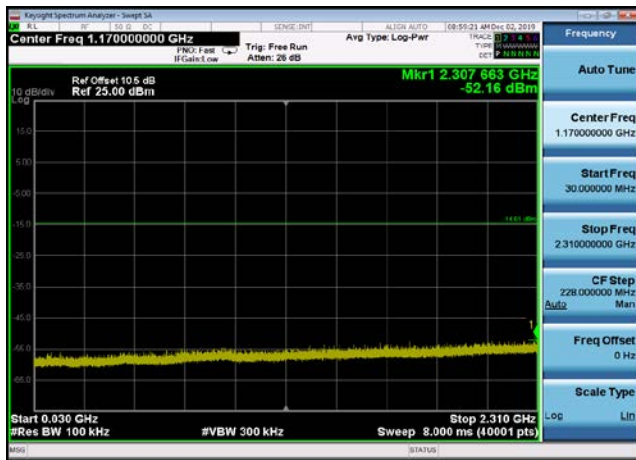

Conducted Emission: 8DPSK,2480,3DH5
,30MHz~2310MHz