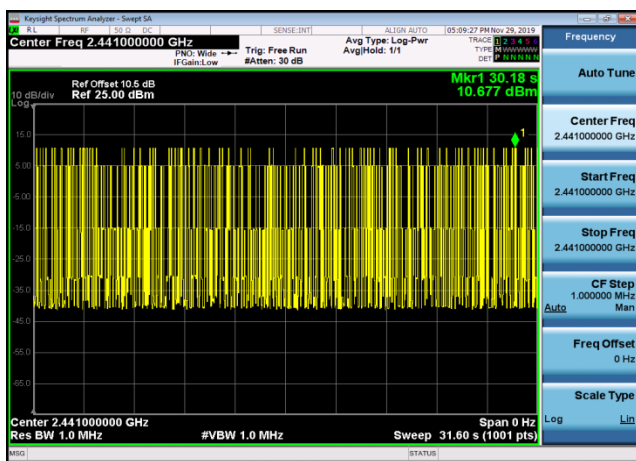

DQPSK,2441,2DH5,Transmission Number