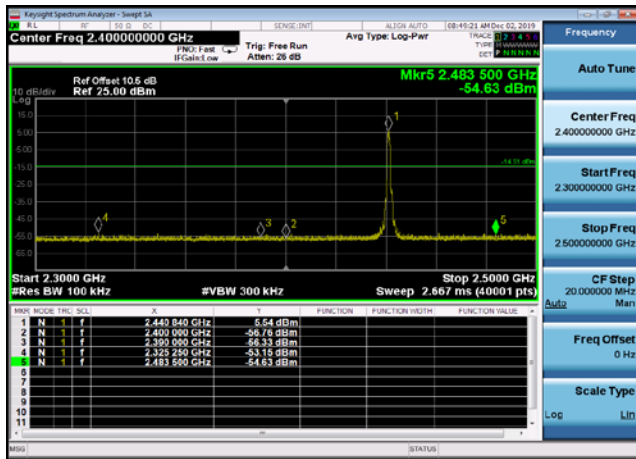

Conducted Emission: 8DPSK,2441,3DH5
,2500MHz~10000MHz

Conducted Emission: 8DPSK,2441,3DH5
,30MHz~2310MHz

Conducted Emission: 8DPSK,2441,3DH5
,Band Edge HoppingOFF

Conducted Emission: 8DPSK,2441,3DH5
,Reference Level