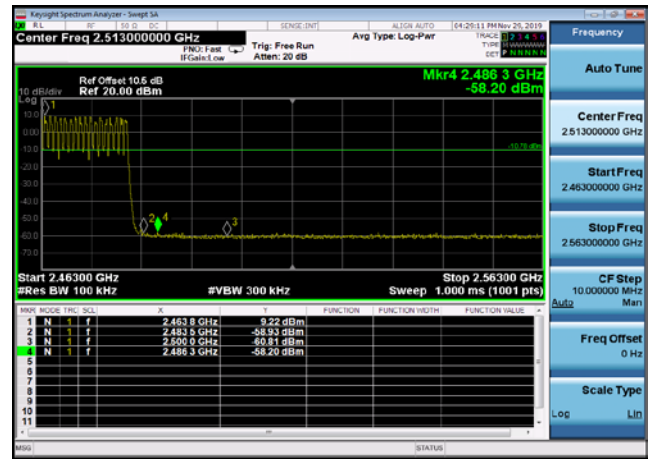

Conducted Emission: 8DPSK,2480,3DH5
,Reference Level

Hopping On Mode

Conducted Emission: GFSK,2402,DH5
,Band Edge

Conducted Emission: GFSK,2480,DH5
,Band Edge

Conducted Emission: DQPSK,2402,2DH5
,Band Edge

Conducted Emission: DQPSK,2480,2DH5
,Band Edge

Conducted Emission: 8DPSK,2480,3DH5
,Band Edge

**Dwell Time
Test Result and Data**

BT Dwell Time						
Mode	Test Frequency	Packet Type	Transmission Time(ms)	Number	Dwell Time(ms)	Result
GFSK	2402	DH5	2.91	97	281.99	Pass
GFSK	2441	DH5	2.91	93	270.36	Pass
GFSK	2480	DH5	2.89	91	263.18	Pass
pi/4DQPSK	2402	2DH5	2.91	93	270.36	Pass
pi/4DQPSK	2441	2DH5	2.91	87	252.92	Pass
pi/4DQPSK	2480	2DH5	2.89	92	266.07	Pass
8DPSK	2402	3DH5	2.89	89	257.4	Pass
8DPSK	2441	3DH5	2.89	82	237.15	Pass
8DPSK	2480	3DH5	2.89	80	231.37	Pass