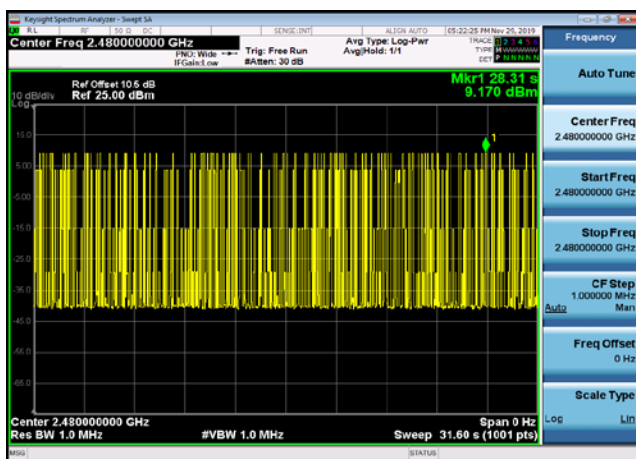

DQPSK,2402,2DH5,Transmission Time

DQPSK,2441,2DH5,Transmission Number

DQPSK,2441,2DH5,Transmission Time

DQPSK,2480,2DH5,Transmission Number

DQPSK,2480,2DH5,Transmission Time

8DPSK,2402,3DH5,Transmission Number