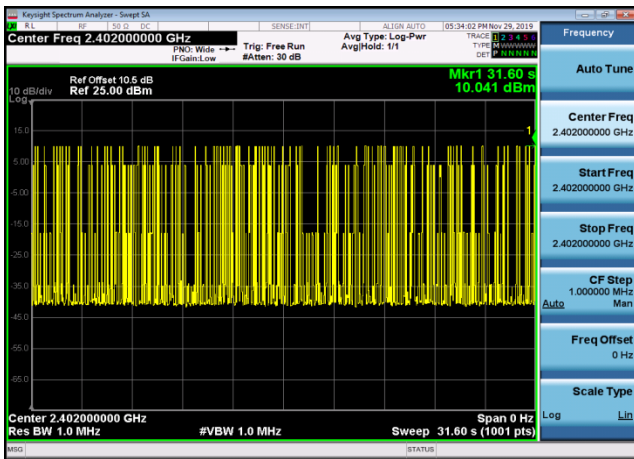

DQPSK,2402,2DH5,Transmission Time

DQPSK,2441,2DH5,Transmission Number

DQPSK,2441,2DH5,Transmission Time

DQPSK,2480,2DH5,Transmission Number

DQPSK,2480,2DH5,Transmission Time

8DPSK,2402,3DH5,Transmission Number