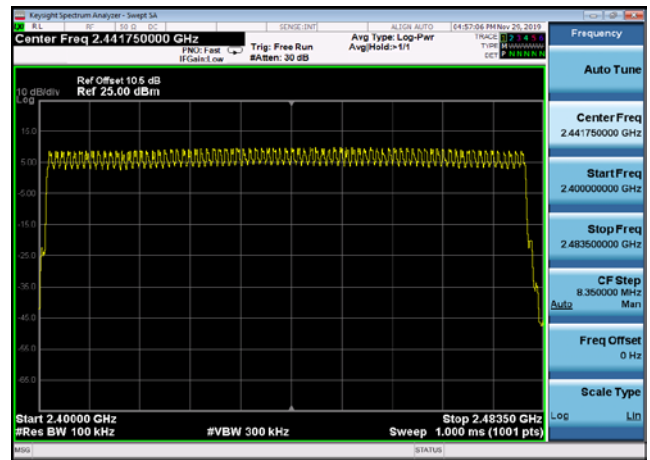

Number Of Hopping Channels: DQPSK
,HoppingMhz,2DH5__2400~2483.5