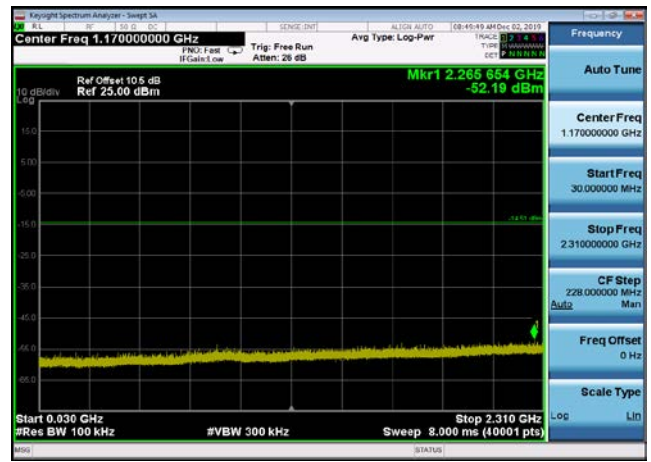

Conducted Emission: 8DPSK,2441,3DH5
,2500MHz~10000MHz

Conducted Emission: 8DPSK,2441,3DH5
,30MHz~2310MHz

Conducted Emission: 8DPSK,2441,3DH5
,Band Edge HoppingOFF

Conducted Emission: 8DPSK,2441,3DH5
,Reference Level