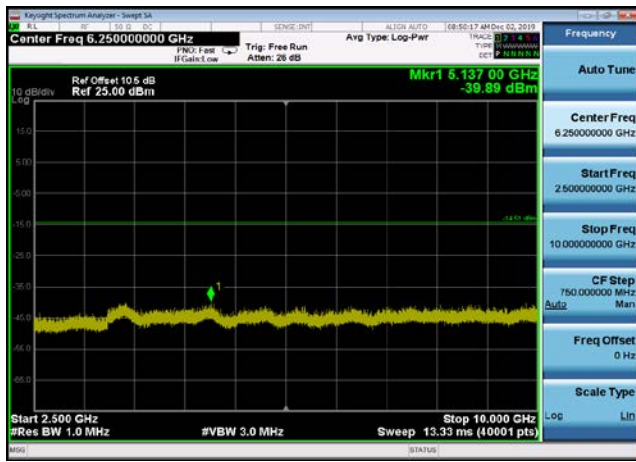

Conducted Emission: 8DPSK,2441,3DH5
,2500MHz~10000MHz

Conducted Emission: 8DPSK,2441,3DH5
,30MHz~2310MHz

Conducted Emission: 8DPSK,2441,3DH5
,Band Edge HoppingOFF

Conducted Emission: 8DPSK,2441,3DH5
,Reference Level