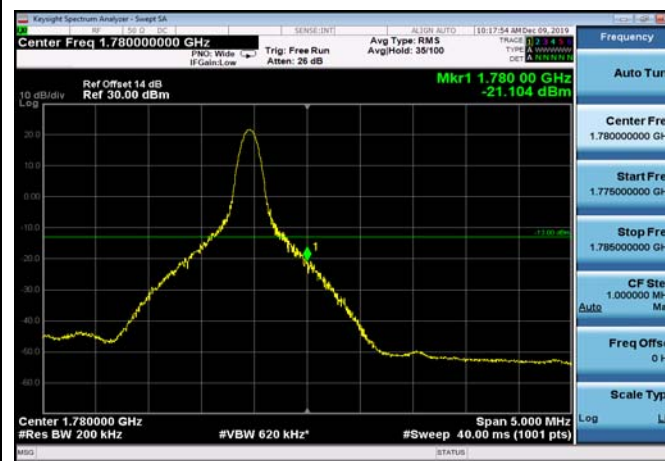

HighRange_ FDD66_15MHz_1772.5_fullIRB
_High_QPSK

HighRange_ FDD66_15MHz_1772.5_fullIRB
_High_Q16

HighRange_ FDD66_20MHz_1770_OneRB
_high_QPSK

HighRange_ FDD66_20MHz_1770_OneRB
_high_Q16

HighRange_ FDD66_20MHz_1770_fullIRB
_High_QPSK

HighRange_ FDD66_20MHz_1770_fullIRB
_High_Q16

** END OF REPORT **