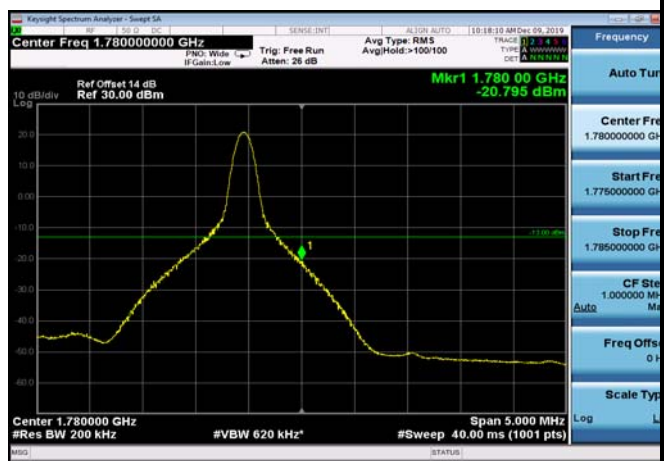

HighRange_ FDD66_15MHz_1772.5_fullIRB
_High_QPSK

HighRange_ FDD66_15MHz_1772.5_fullIRB
_High_Q16

HighRange_ FDD66_20MHz_1770_OneRB
_high_QPSK

HighRange_ FDD66_20MHz_1770_OneRB
_high_Q16

HighRange_ FDD66_20MHz_1770_fullIRB
_High_QPSK

HighRange_ FDD66_20MHz_1770_fullIRB
_High_Q16

** END OF REPORT **