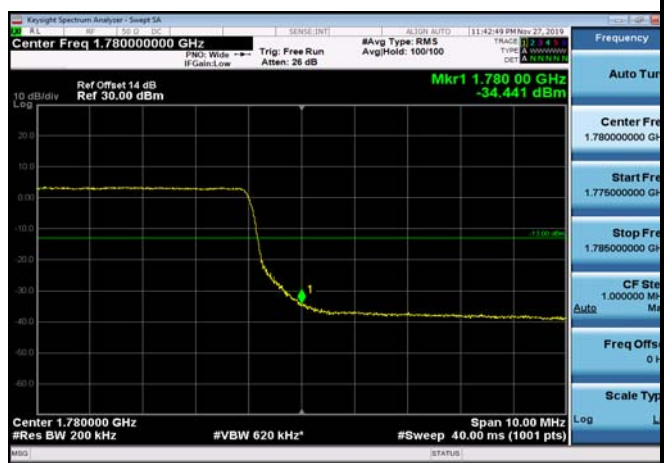

HighRange_ FDD66_15MHz_1772.5_fullIRB
_High_QPSK

HighRange_ FDD66_15MHz_1772.5_fullIRB
_High_Q16

HighRange_ FDD66_20MHz_1770_OneRB
_high_QPSK

HighRange_ FDD66_20MHz_1770_OneRB
_high_Q16

HighRange_ FDD66_20MHz_1770_fullIRB
_High_QPSK

HighRange_ FDD66_20MHz_1770_fullIRB
_High_Q16

** END OF REPORT **