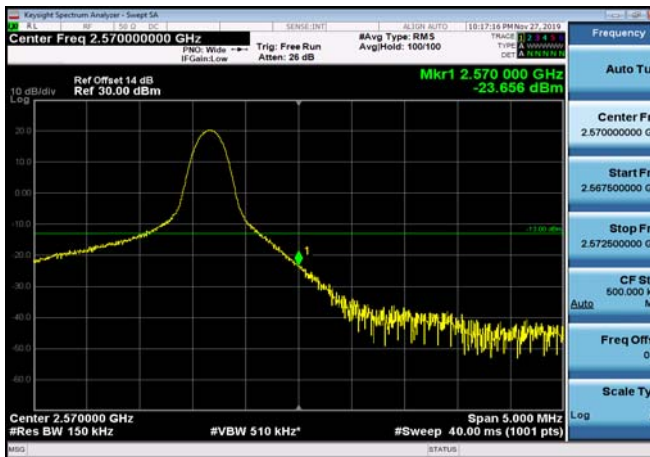

FDD07\_10MHz\_2565\_QPSK\_fullIRB\_ExtraBan  
ds\_Range\_2570~2575

FDD07\_10MHz\_2565\_QPSK\_fullIRB\_ExtraBan  
ds\_Range\_2575~2576

FDD07\_10MHz\_2565\_QPSK\_fullIRB\_ExtraBan  
ds\_Range\_2576~2595

HighRange\_FDD07\_15MHz\_2562.5\_OneRB  
\_high\_QPSK