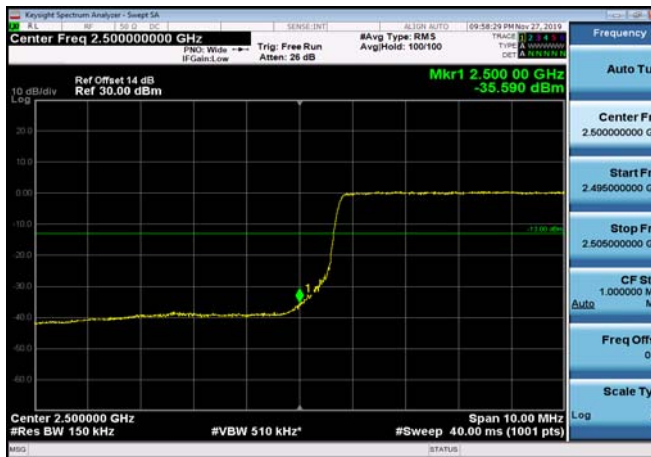

LowRange_FDD07_15MHz_2507.5_fullRB_Low_Q16