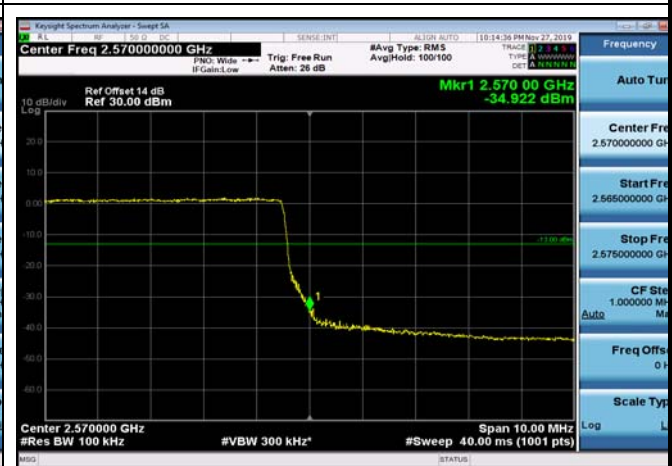

FDD07_10MHz_2565_QPSK_fullIRB_ExtraBan
ds_Range_2475~2490

HighRange_FDD07_10MHz_2565_fullIRB
_High_QPSK