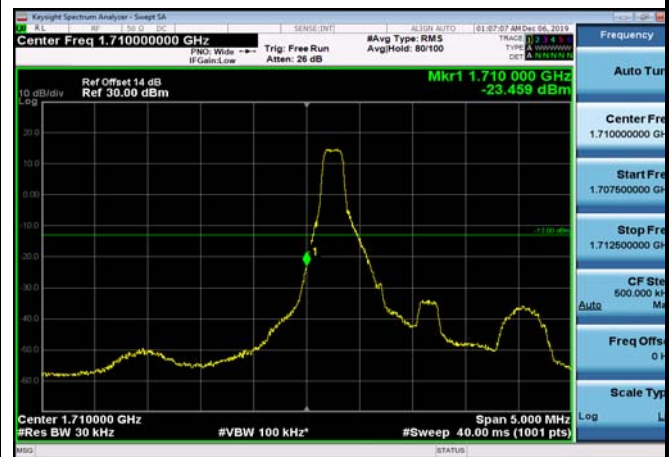

LowRange\_FDD66\_1.4MHz\_1710.7\_OneRB  
\_low\_QPSK

LowRange\_FDD66\_1.4MHz\_1710.7\_OneRB  
\_low\_Q16

LowRange\_FDD66\_1.4MHz\_1710.7\_fullIRB  
\_Low\_QPSK

LowRange\_FDD66\_1.4MHz\_1710.7\_fullIRB  
\_Low\_Q16