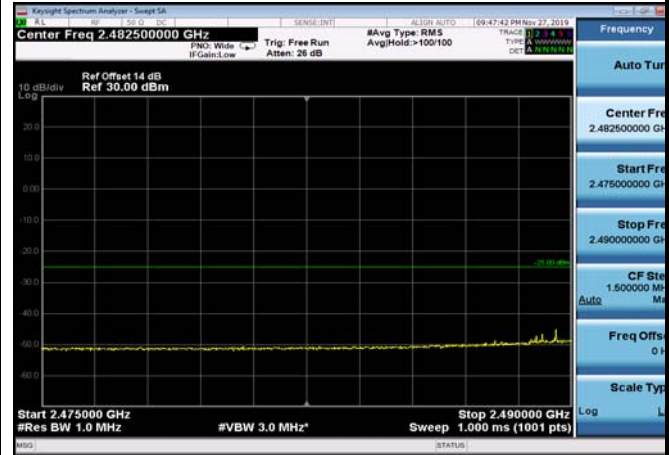

FDD07_5MHz_2502.5_Q16_fullIRB_ExtraBans_Range_2570~2575

FDD07_5MHz_2502.5_Q16_fullIRB_ExtraBans_Range_2475~2490