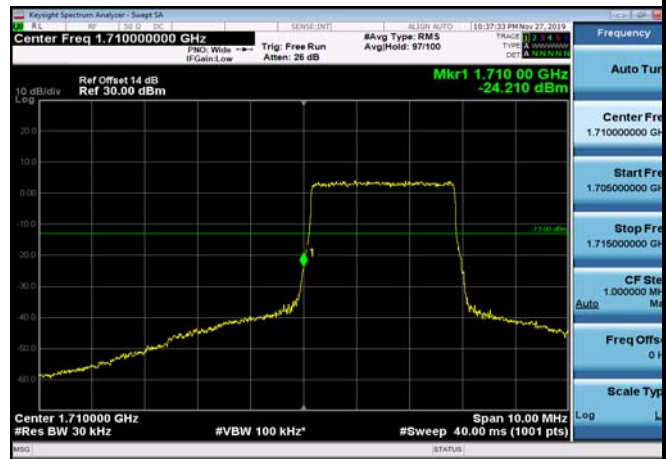

LowRange\_FDD66\_3MHz\_1711.5\_OneRB\_low\_QPSK

LowRange\_FDD66\_3MHz\_1711.5\_OneRB\_low\_Q16

LowRange\_FDD66\_3MHz\_1711.5\_fullIRB\_low\_QPSK

LowRange\_FDD66\_3MHz\_1711.5\_fullIRB\_low\_Q16

LowRange\_FDD66\_5MHz\_1712.5\_OneRB\_low\_QPSK