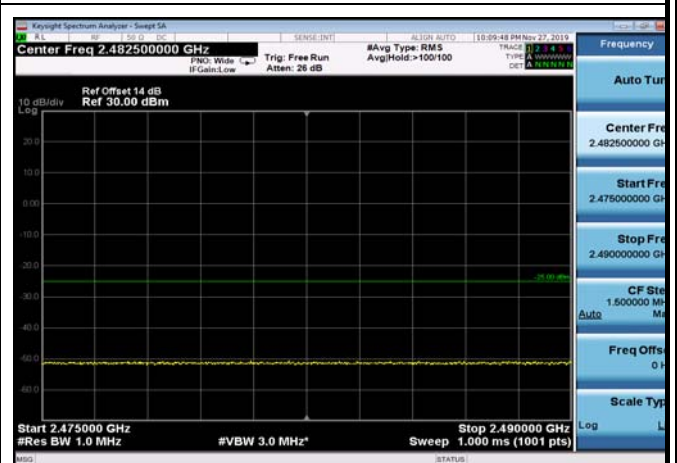

FDD07\_5MHz\_2567.5\_QPSK\_OneRB\_low  
\_ExtraBands\_Range\_2490~2496

HighRange\_ FDD07\_5MHz\_2567.5\_fullIRB  
\_High\_QPSK

HighRange\_ FDD07\_5MHz\_2567.5\_fullIRB  
\_High\_Q16

FDD07\_5MHz\_2567.5\_QPSK\_fullIRB\_ExtraBa  
nds\_Range\_2475~2490