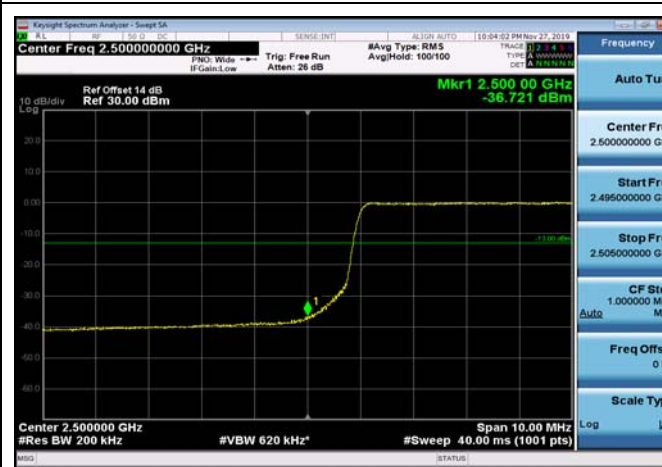

FDD07\_20MHz\_2510\_Q16\_OneRB\_low  
\_ExtraBands\_Range\_2475~2490

FDD07\_20MHz\_2510\_Q16\_OneRB\_low  
\_ExtraBands\_Range\_2490~2496

LowRange\_FDD07\_20MHz\_2510\_fullRB  
\_Low\_QPSK

LowRange\_ FDD07\_20MHz\_2510\_fullIRB  
\_Low\_Q16