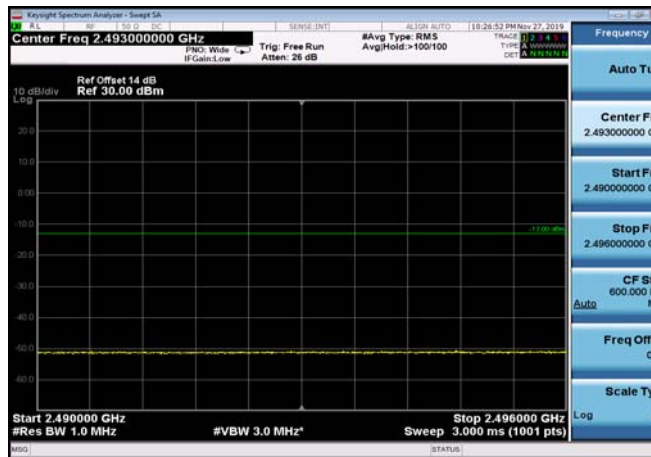

FDD07_20MHz_2560_QPSK_fullIRB_ExtraBan
ds_Range_2490~2496