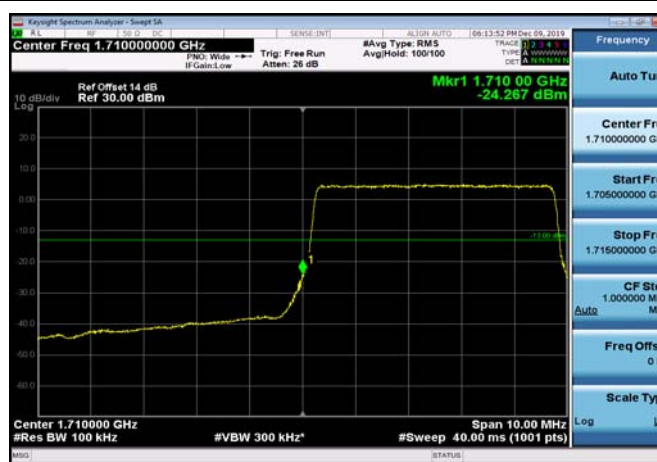

LowRange_FDD66_10MHz_1715_OneRB
_low_QPSK

LowRange_FDD66_5MHz_1712.5_fullRB
_Low_QPSK