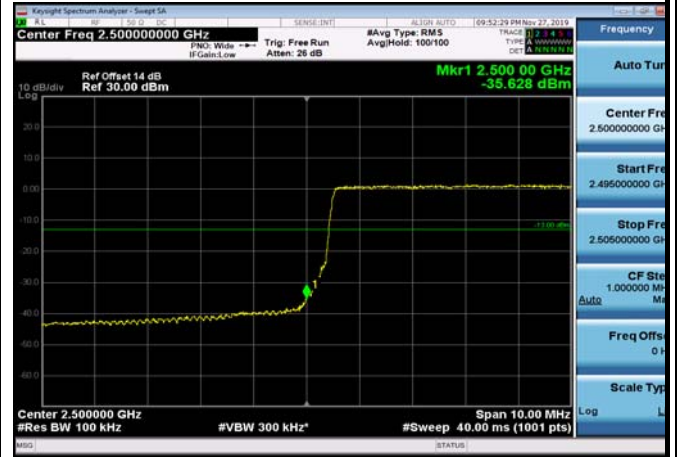

FDD07_10MHz_2505_Q16_fullRB_ExtraBand
s_Range_2475~2490

LowRange_ FDD07_10MHz_2505_fullRB
_Low_QPSK