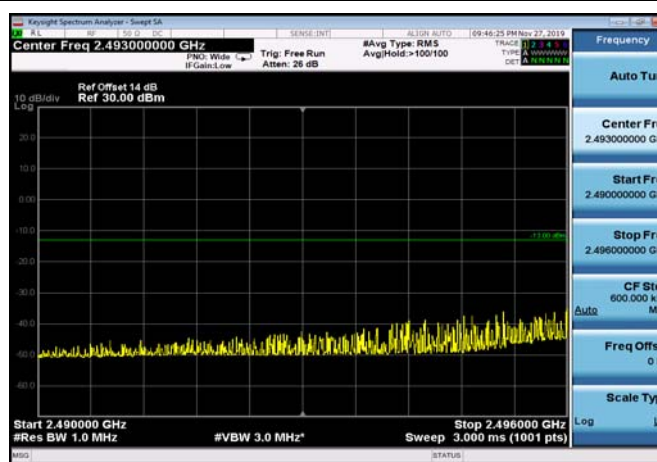

FDD07_5MHz_2502.5_Q16_OneRB_low
_ExtraBands_Range_2490~2496