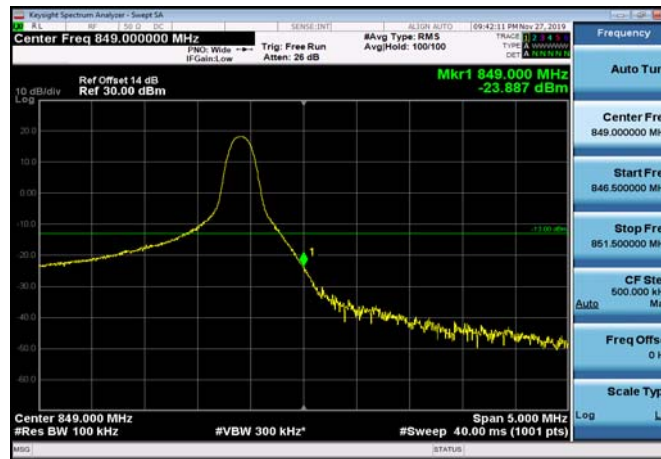

HighRange_FDD05_10MHz_844_fullIRB_High_Q16

HighRange_FDD05_10MHz_844_OneRB_high_Q16