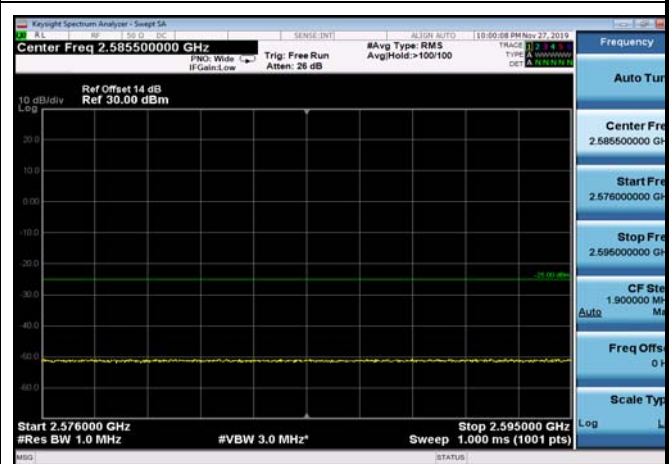

FDD07_20MHz_2510_QPSK_OneRB_high_ExtraBands_Range_2575~2576

FDD07_15MHz_2507.5_Q16_fullRB_ExtraBands_Range_2576~2595