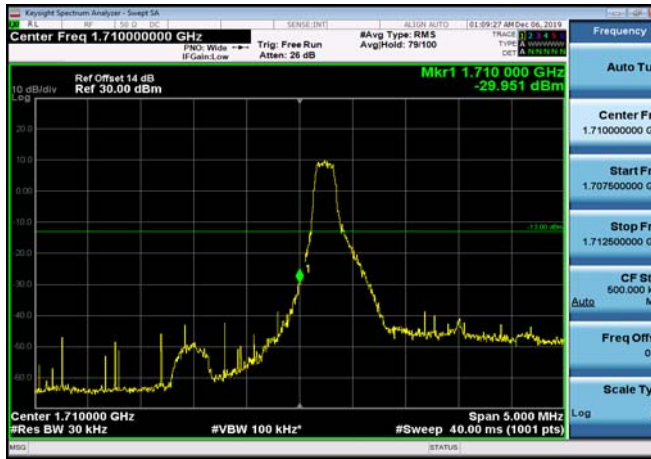

LowRange_FDD66_3MHz_1711.5_fullIRB_low_QPSK

LowRange_FDD66_3MHz_1711.5_OneRB_low_QPSK