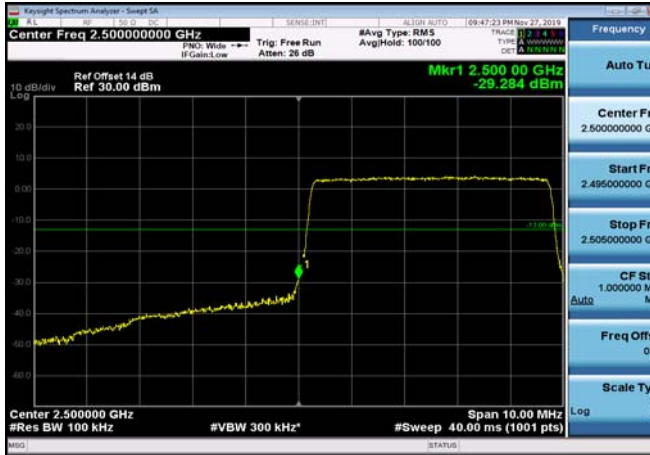

FDD07\_5MHz\_2502.5\_Q16\_OneRB\_low  
\_ExtraBands\_Range\_2475~2490

FDD07\_5MHz\_2502.5\_Q16\_OneRB\_low  
\_ExtraBands\_Range\_2490~2496

LowRange\_FDD07\_5MHz\_2502.5\_fullRB  
\_Low\_QPSK

LowRange\_ FDD07\_5MHz\_2502.5\_fullIRB\_Low\_Q16