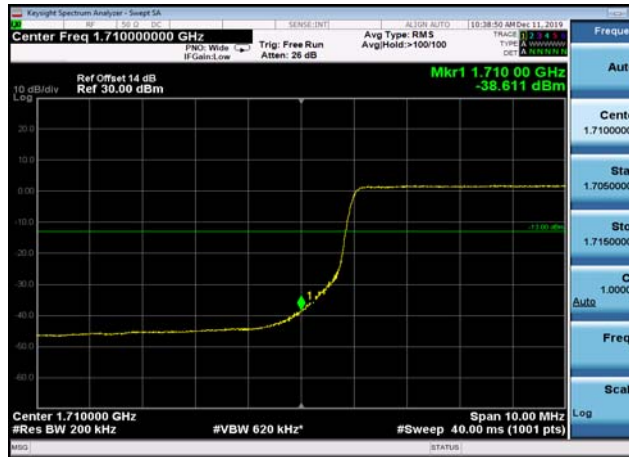

LowRange\_FDD66\_10MHz\_1715\_fullRB  
\_Low\_QPSK

LowRange\_FDD66\_10MHz\_1715\_fullRB  
\_Low\_Q16

LowRange\_FDD66\_15MHz\_1717.5\_OneRB

LowRange\_FDD66\_15MHz\_1717.5\_OneRB

LowRange\_FDD66\_20MHz\_1720\_fullRB  
\_Low\_QPSK