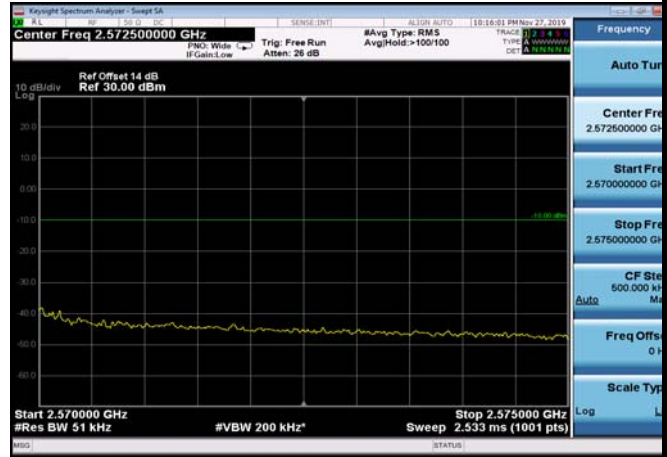

FDD07_10MHz_2565_QPSK_fullIRB_ExtraBan
ds_Range_2576~2595

FDD07_10MHz_2565_QPSK_fullIRB_ExtraBan
ds_Range_2570~2575