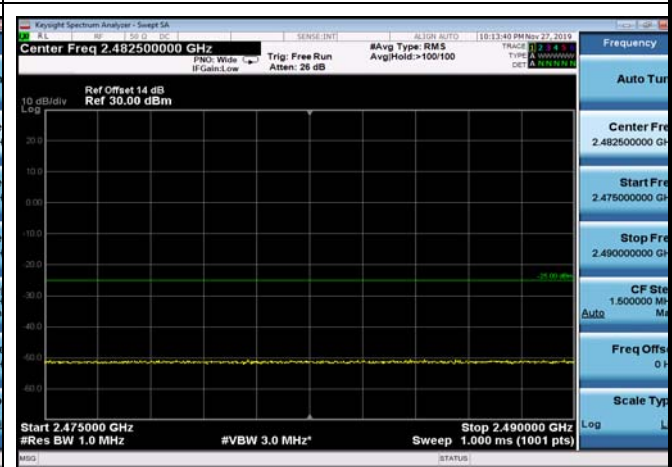

HighRange_FDD07_10MHz_2565_fullIRB
_High_QPSK

FDD07_10MHz_2565_QPSK_OneRB_low
_ExtraBands_Range_2475~2490