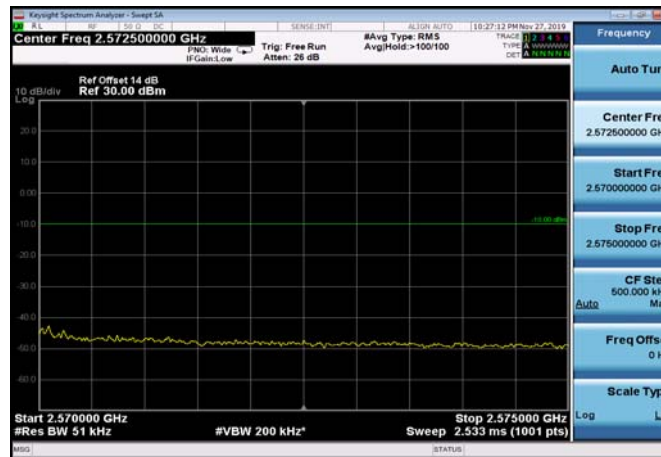

FDD07_20MHz_2560_QPSK_fullIRB_ExtraBan
ds_Range_2576~2595

FDD07_20MHz_2560_QPSK_fullIRB_ExtraBan
ds_Range_2570~2575