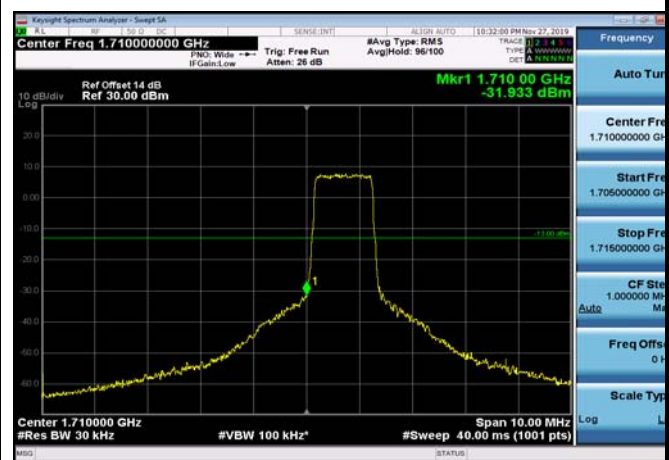

LowRange\_FDD66\_1.4MHz\_1710.7\_OneRB  
\_low\_QPSK

LowRange\_FDD66\_1.4MHz\_1710.7\_OneRB  
\_low\_Q16

LowRange\_FDD66\_1.4MHz\_1710.7\_fullIRB  
\_Low\_QPSK

LowRange\_FDD66\_1.4MHz\_1710.7\_fullIRB  
\_Low\_Q16