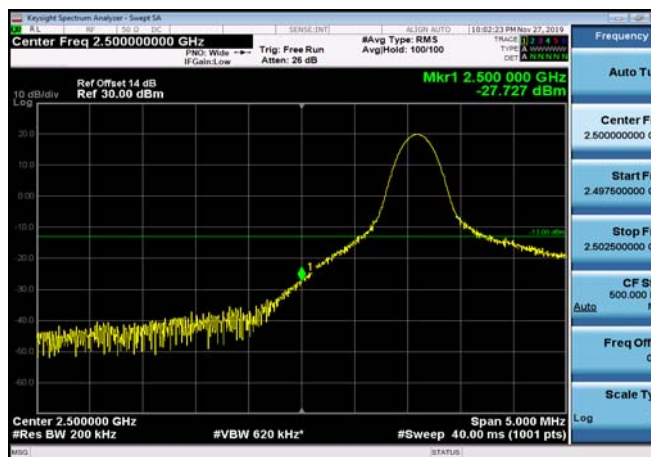

FDD07\_20MHz\_2510\_QPSK\_OneRB\_high\_ExtraBands\_Range\_2575~2576

FDD07\_20MHz\_2510\_QPSK\_OneRB\_high  
\_ExtraBands\_Range\_2576~2595

LowRange\_FDD07\_20MHz\_2510\_OneRB  
\_low\_QPSK

LowRange\_FDD07\_20MHz\_2510\_OneRB  
\_low\_Q16