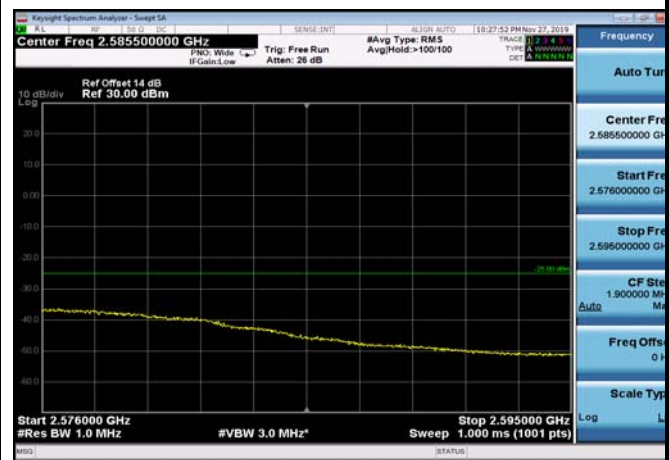

LowRange\_FDD66\_1.4MHz\_1710.7\_OneRB  
\_low\_QPSK

LowRange\_FDD66\_1.4MHz\_1710.7\_OneRB  
\_low\_Q16

LowRange\_FDD66\_1.4MHz\_1710.7\_fullIRB  
\_Low\_QPSK

LowRange\_FDD66\_1.4MHz\_1710.7\_fullIRB  
\_Low\_Q16