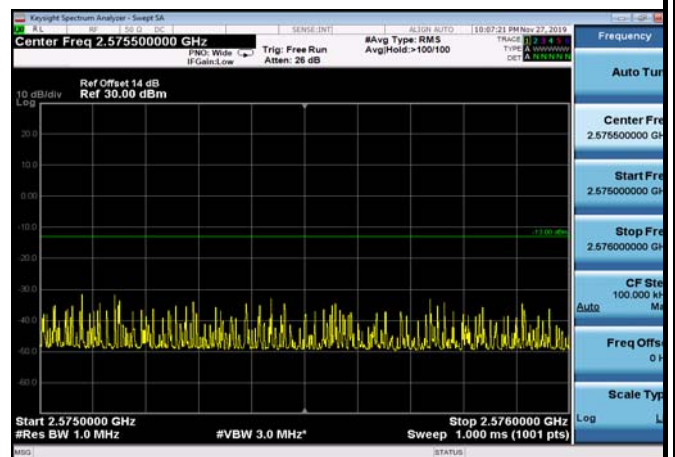

FDD07_5MHz_2567.5_QPSK_OneRB_low_ExtraBands_Range_2475~2490

FDD07_5MHz_2567.5_Q16_OneRB_high_ExtraBands_Range_2575~2576