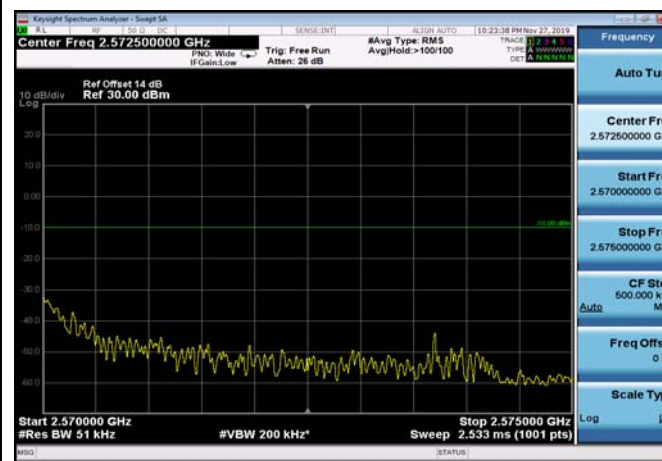

FDD07_20MHz_2560_Q16_OneRB_high_ExtraBands_Range_2576~2595

FDD07_20MHz_2560_Q16_OneRB_high_ExtraBands_Range_2570~2575