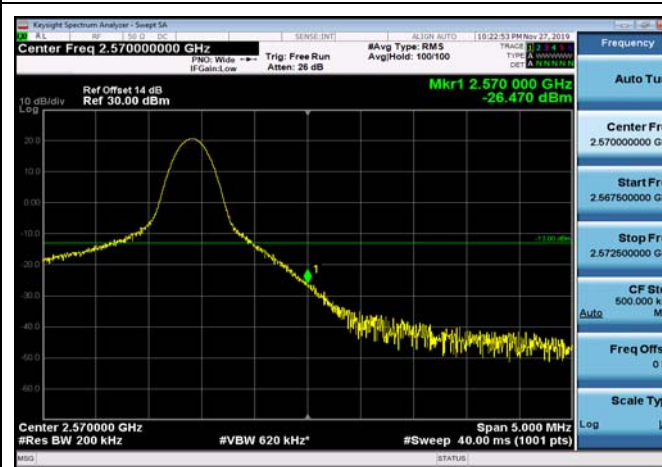

FDD07\_15MHz\_2562.5\_QPSK\_fullRB  
\_ExtraBands\_Range\_2575~2576

FDD07\_15MHz\_2562.5\_QPSK\_fullRB  
\_ExtraBands\_Range\_2576~2595

HighRange\_FDD07\_20MHz\_2560\_OneRB\_high\_QPSK

HighRange\_FDD07\_20MHz\_2560\_OneRB\_high\_Q16