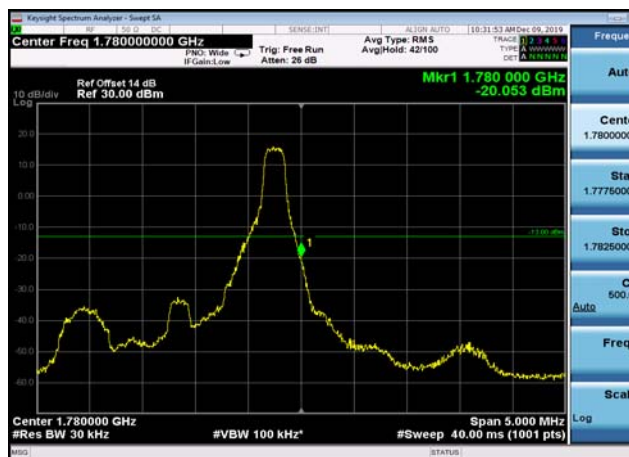

HighRange_FDD66_5MHz_1777.5_fullRB
_High_QPSK

HighRange_FDD66_1.4MHz_1779.3_OneRB
_high_QPSK