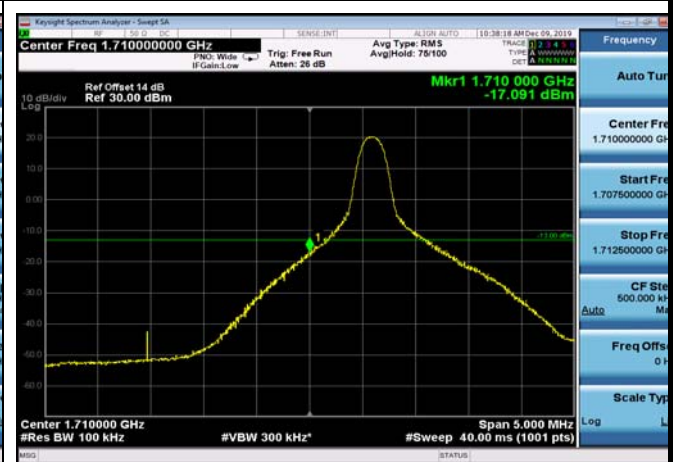

LowRange\_FDD66\_5MHz\_1712.5\_OneRB\_low\_Q16

LowRange\_FDD66\_5MHz\_1712.5\_fullRB  
\_Low\_QPSK

LowRange\_FDD66\_5MHz\_1712.5\_fullRB  
\_Low\_Q16

LowRange\_FDD66\_10MHz\_1715\_OneRB  
\_low\_QPSK

LowRange\_FDD66\_10MHz\_1715\_OneRB  
\_low\_Q16