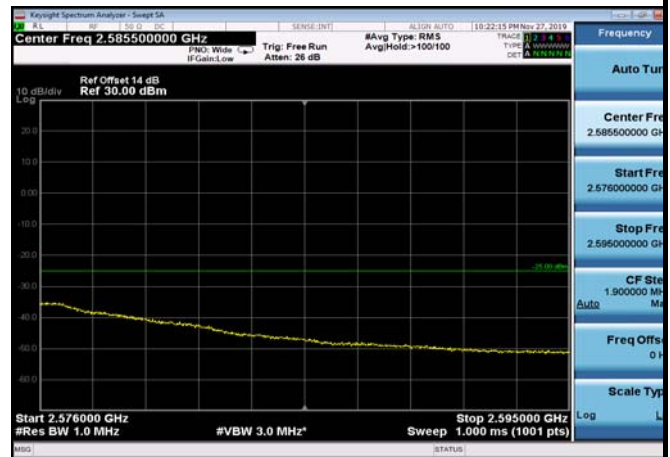

HighRange_FDD07_20MHz_2560_OneRB_high_Q16

FDD07_15MHz_2562.5_QPSK_fullRB
_ExtraBands_Range_2576~2595