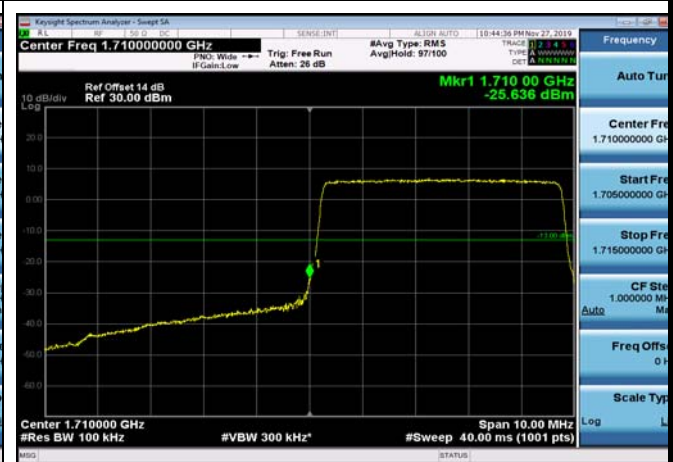

LowRange\_FDD66\_5MHz\_1712.5\_OneRB\_low\_Q16

LowRange\_FDD66\_5MHz\_1712.5\_fullRB  
\_Low\_QPSK

LowRange\_FDD66\_5MHz\_1712.5\_fullRB  
\_Low\_Q16

LowRange\_FDD66\_10MHz\_1715\_OneRB  
\_low\_QPSK

LowRange\_FDD66\_10MHz\_1715\_OneRB  
\_low\_Q16