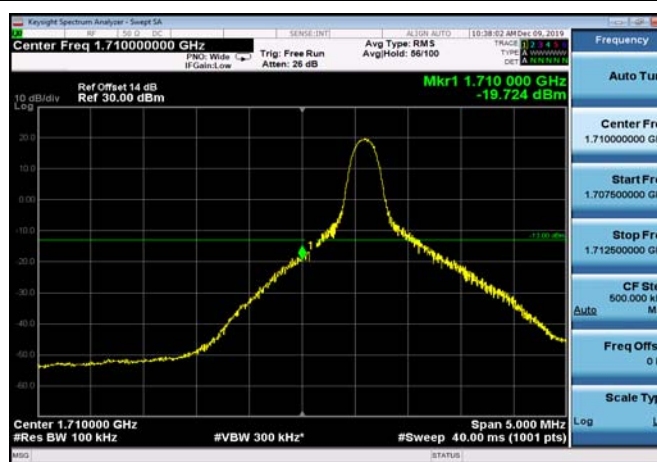

LowRange\_FDD66\_5MHz\_1712.5\_OneRB\_low\_Q16

LowRange\_FDD66\_5MHz\_1712.5\_fullRB  
\_Low\_QPSK

LowRange\_FDD66\_5MHz\_1712.5\_fullRB  
\_Low\_Q16

LowRange\_FDD66\_10MHz\_1715\_OneRB  
\_low\_QPSK

LowRange\_FDD66\_10MHz\_1715\_OneRB  
\_low\_Q16