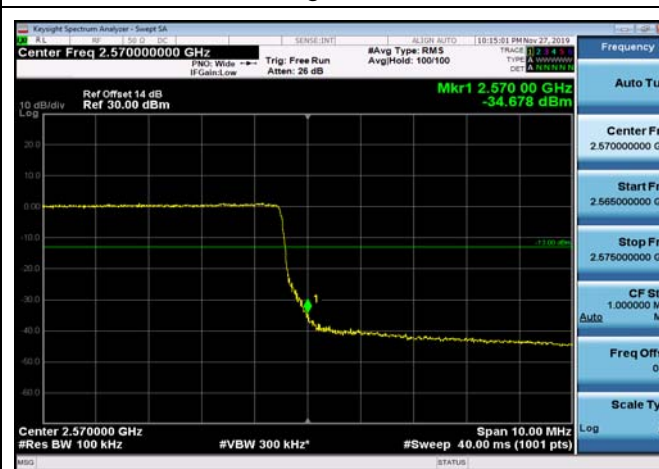

HighRange_FDD07_10MHz_2565_fullIRB
_High_Q16