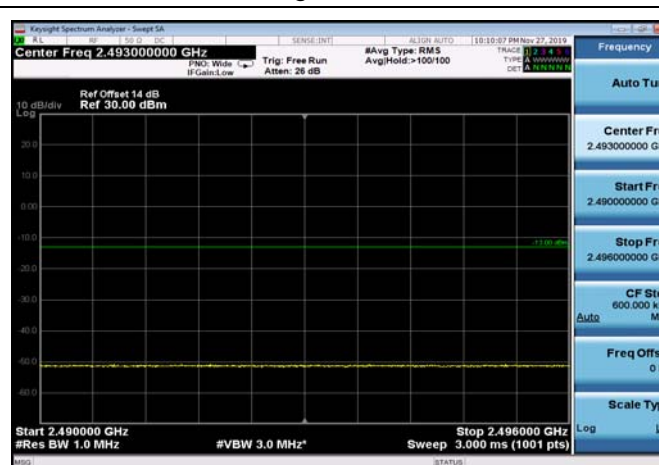

FDD07_5MHz_2567.5_QPSK_fullIRB_ExtraBa
nds_Range_2490~2496