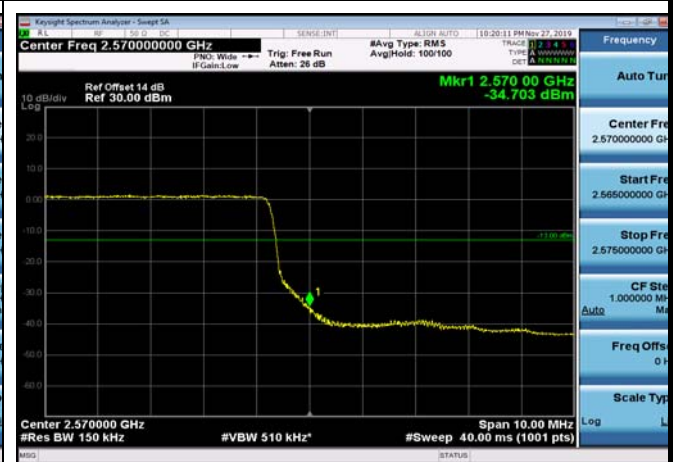

FDD07_15MHz_2562.5_QPSK_fullRB
_ExtraBands_Range_2475~2490

HighRange_FDD07_15MHz_2562.5_fullRB
_High_QPSK