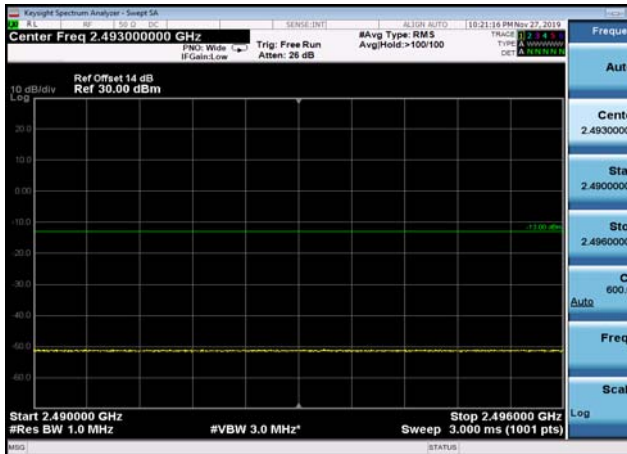

FDD07_15MHz_2562.5_QPSK_fullRB
_ExtraBands_Range_2575~2576

FDD07_15MHz_2562.5_QPSK_fullRB
_ExtraBands_Range_2490~2496