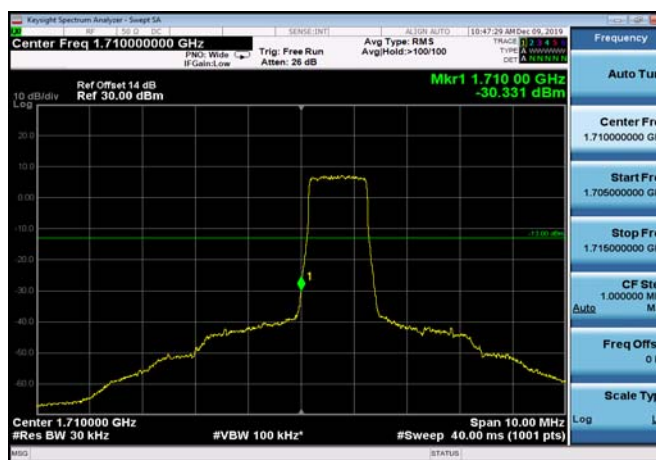

LowRange\_FDD66\_1.4MHz\_1710.7\_OneRB  
\_low\_QPSK

LowRange\_FDD66\_1.4MHz\_1710.7\_OneRB  
\_low\_Q16

LowRange\_FDD66\_1.4MHz\_1710.7\_fullIRB  
\_Low\_QPSK

LowRange\_FDD66\_1.4MHz\_1710.7\_fullIRB  
\_Low\_Q16