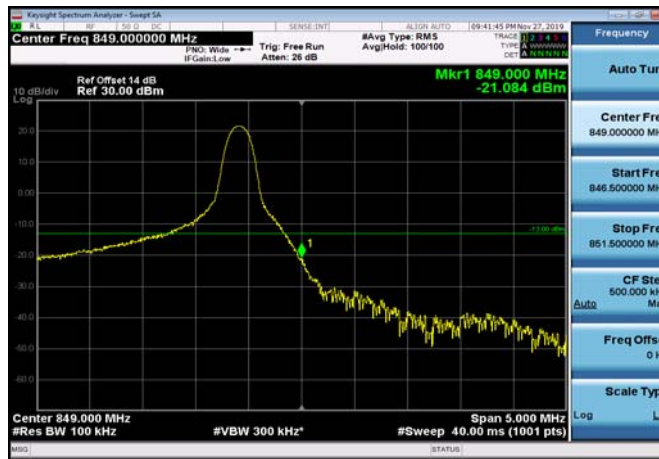

HighRange\_FDD05\_5MHz\_846.5\_OneRB  
\_high\_Q16

HighRange\_FDD05\_5MHz\_846.5\_fullRB  
\_High\_QPSK

HighRange\_FDD05\_5MHz\_846.5\_fullRB  
\_High\_Q16

HighRange\_FDD05\_10MHz\_844\_OneRB\_high\_QPSK