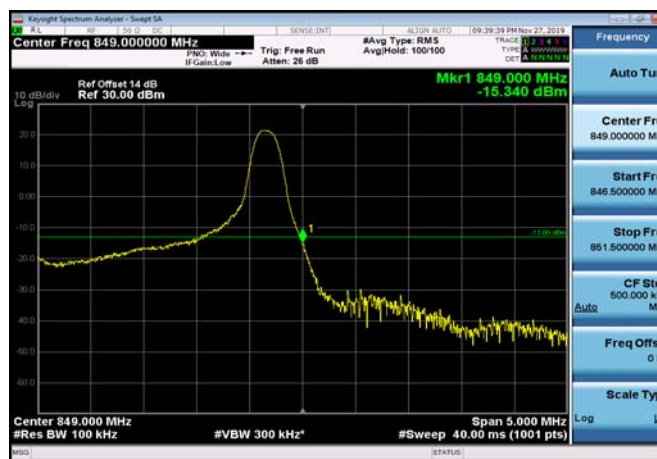

HighRange\_FDD05\_3MHz\_847.5\_OneRB\_high\_QPSK

HighRange\_FDD05\_3MHz\_847.5\_OneRB\_high\_Q16

HighRange\_FDD05\_3MHz\_847.5\_fullRB  
\_High\_QPSK

HighRange\_FDD05\_3MHz\_847.5\_fullRB  
\_High\_Q16

HighRange\_FDD05\_5MHz\_846.5\_OneRB  
\_high\_QPSK