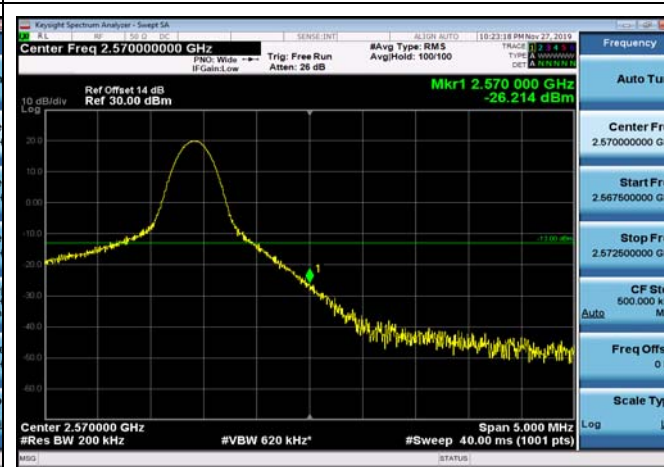

FDD07\_15MHz\_2562.5\_QPSK\_fullRB  
\_ExtraBands\_Range\_2575~2576

FDD07\_15MHz\_2562.5\_QPSK\_fullRB  
\_ExtraBands\_Range\_2576~2595

HighRange\_FDD07\_20MHz\_2560\_OneRB\_high\_QPSK

HighRange\_FDD07\_20MHz\_2560\_OneRB\_high\_Q16