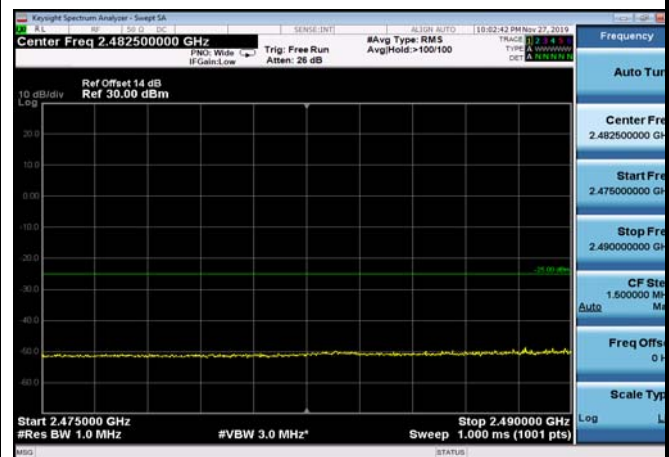

LowRange_FDD07_20MHz_2510_fullRB
_Low_QPSK

FDD07_20MHz_2510_Q16_OneRB_low
_ExtraBands_Range_2475~2490