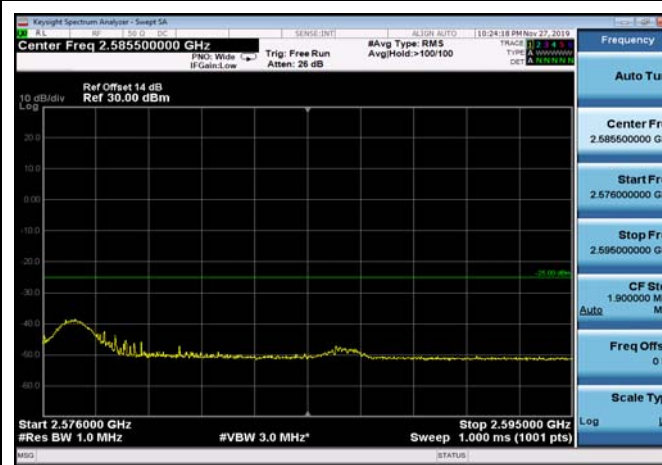

FDD07_20MHz_2560_Q16_OneRB_high_ExtraBands_Range_2576~2595