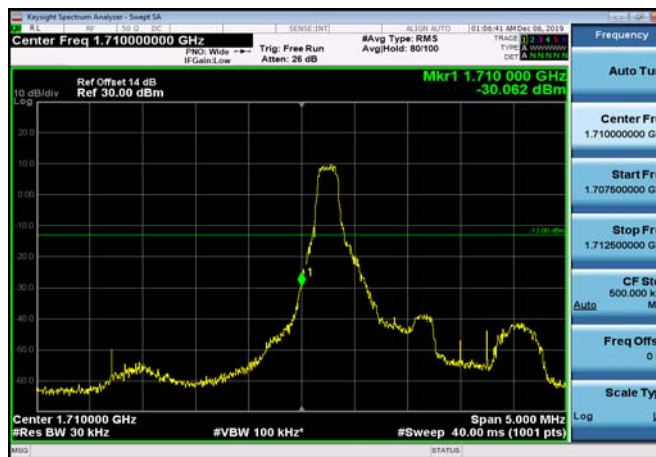

LowRange\_FDD66\_1.4MHz\_1710.7\_OneRB  
\_low\_QPSK

LowRange\_FDD66\_1.4MHz\_1710.7\_OneRB  
\_low\_Q16

LowRange\_FDD66\_1.4MHz\_1710.7\_fullIRB  
\_Low\_QPSK

LowRange\_FDD66\_1.4MHz\_1710.7\_fullIRB  
\_Low\_Q16