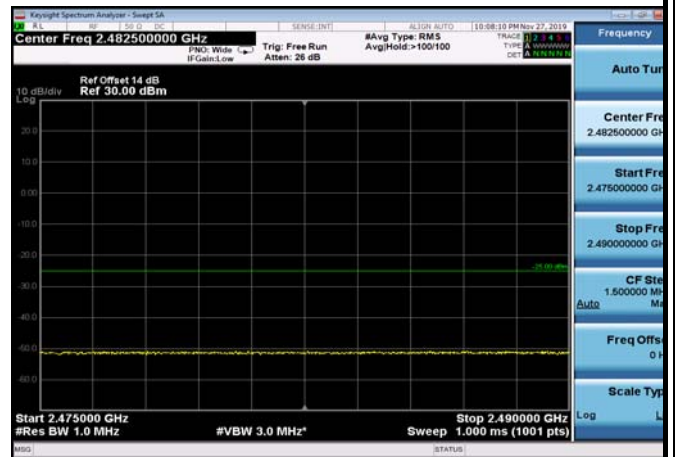

HighRange_ FDD07_5MHz_2567.5_fullIRB
_High_QPSK

FDD07_5MHz_2567.5_QPSK_OneRB_low_ExtraBands_Range_2475~2490