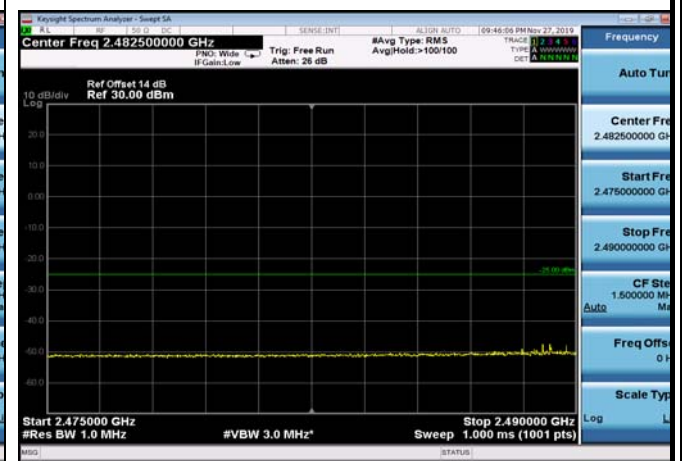

LowRange_FDD07_5MHz_2502.5_fullRB
_Low_QPSK

FDD07_5MHz_2502.5_Q16_OneRB_low
_ExtraBands_Range_2475~2490