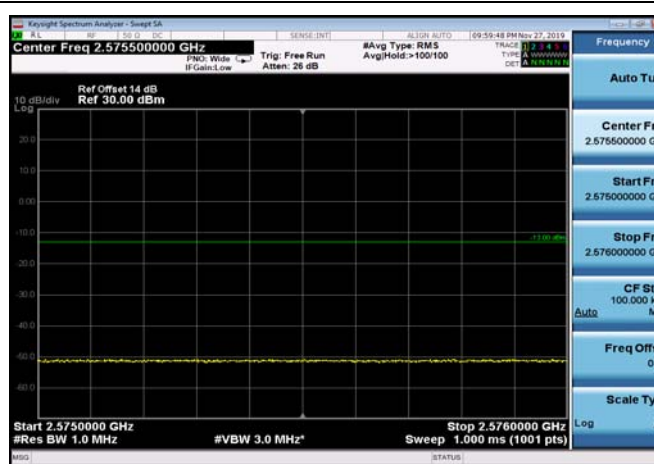

FDD07_20MHz_2510_QPSK_OneRB_high_ExtraBands_Range_2570~2575

FDD07_15MHz_2507.5_Q16_fullRB_ExtraBands_Range_2575~2576