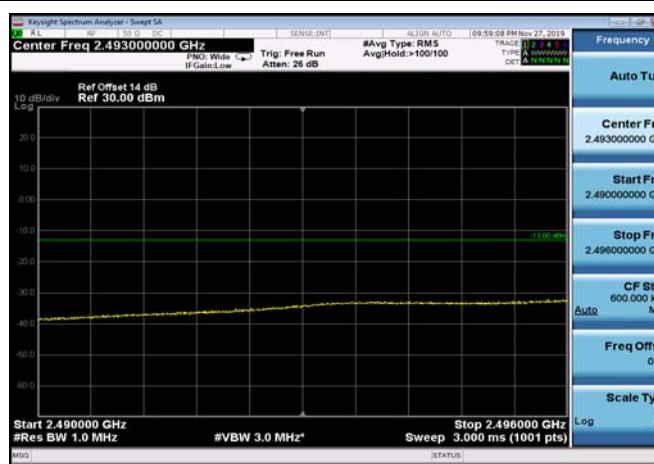

LowRange\_FDD07\_15MHz\_2507.5\_fullRB\_Low\_QPSK

LowRange\_FDD07\_15MHz\_2507.5\_fullRB\_Low\_Q16

FDD07\_15MHz\_2507.5\_Q16\_fullRB\_ExtraBands\_Range\_2475~2490

FDD07\_15MHz\_2507.5\_Q16\_fullRB\_ExtraBands\_Range\_2490~2496