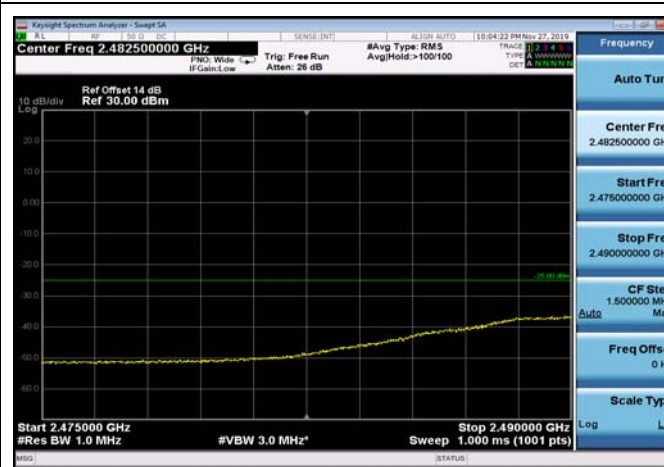

FDD07_20MHz_2510_Q16_fullIRB_ExtraBand
s_Range_2570~2575

FDD07_20MHz_2510_Q16_fullIRB_ExtraBand
s_Range_2475~2490