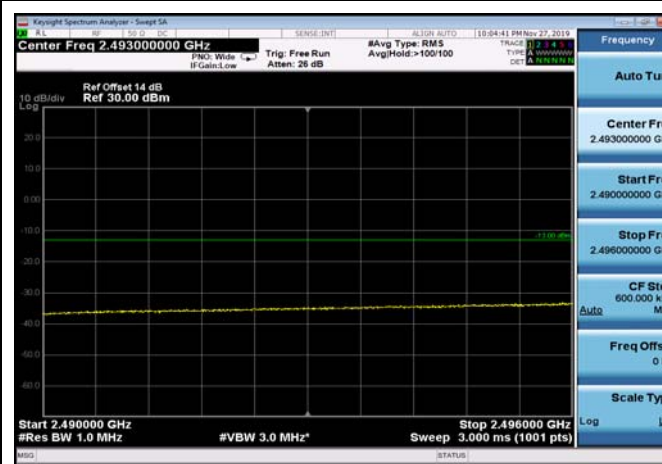

FDD07_20MHz_2510_Q16_fullIRB_ExtraBand
s_Range_2575~2576

FDD07_20MHz_2510_Q16_fullIRB_ExtraBand
s_Range_2490~2496