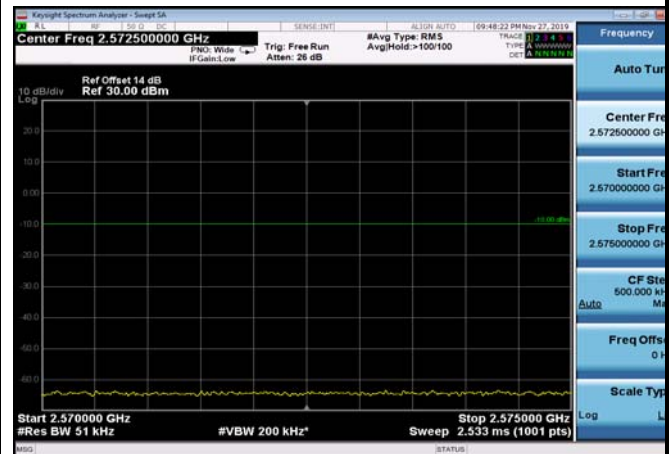

FDD07_5MHz_2502.5_Q16_fullIRB_ExtraBans_Range_2576~2595

FDD07_5MHz_2502.5_Q16_fullIRB_ExtraBans_Range_2570~2575