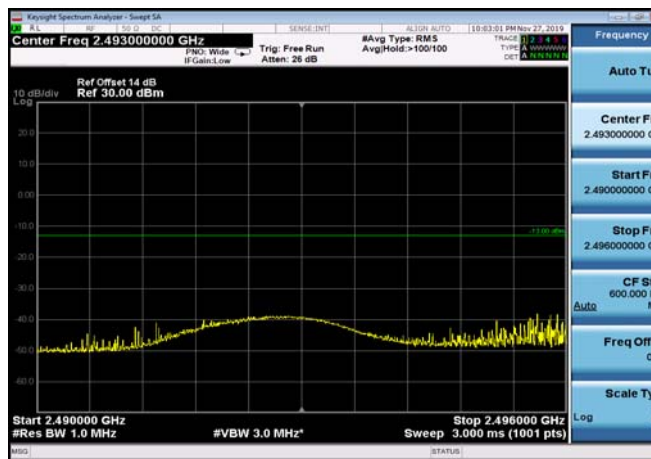

FDD07_20MHz_2510_Q16_OneRB_low
_ExtraBands_Range_2490~2496