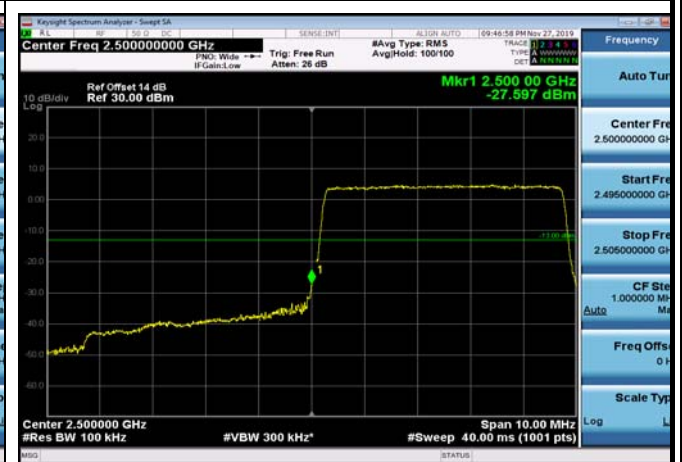

FDD07_5MHz_2502.5_Q16_fullIRB_ExtraBans_Range_2475~2490

LowRange_FDD07_5MHz_2502.5_fullRB
_Low_QPSK