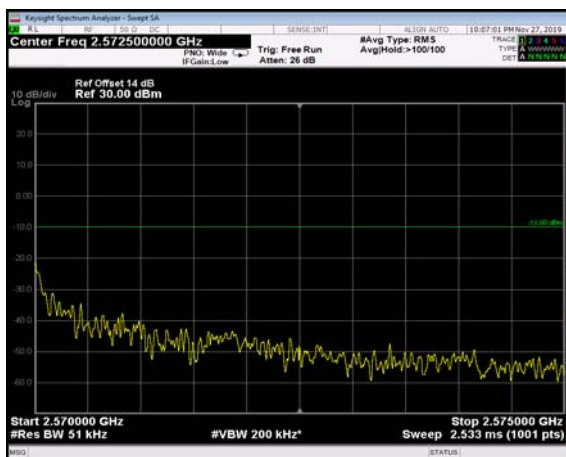

FDD07\_20MHz\_2510\_Q16\_fullIRB\_ExtraBand  
s\_Range\_2576~2595

HighRange\_FDD07\_5MHz\_2567.5\_OneRB\_high\_QPSK

HighRange\_FDD07\_5MHz\_2567.5\_OneRB\_high\_Q16

FDD07\_5MHz\_2567.5\_Q16\_OneRB\_high\_ExtraBands\_Range\_2570~2575