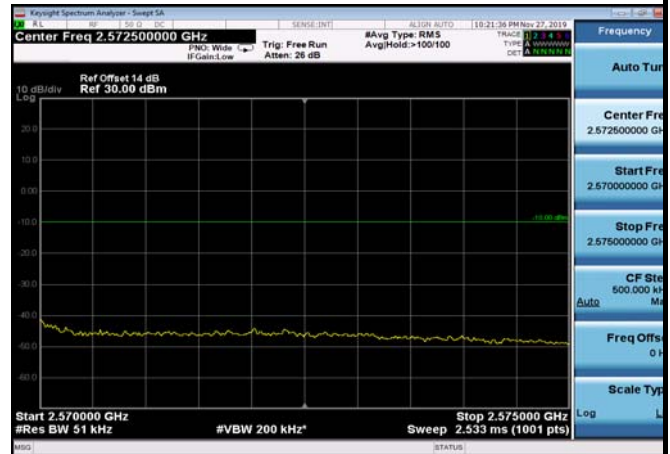

FDD07_15MHz_2562.5_QPSK_fullRB
_ExtraBands_Range_2576~2595

FDD07_15MHz_2562.5_QPSK_fullRB
_ExtraBands_Range_2570~2575