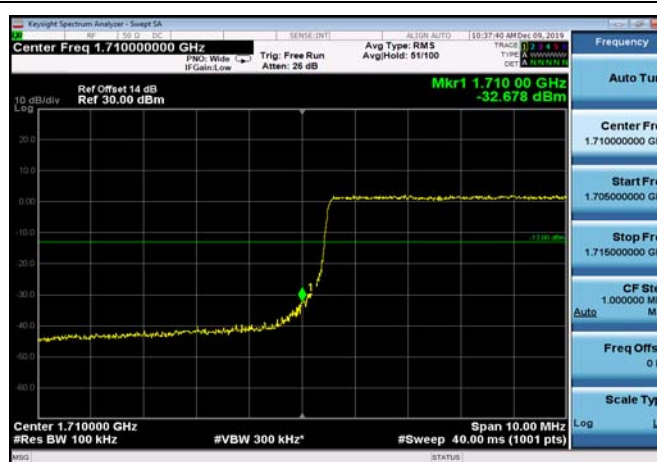

LowRange_FDD66_10MHz_1715_fullRB
_Low_QPSK

LowRange_FDD66_15MHz_1717.5_OneRB