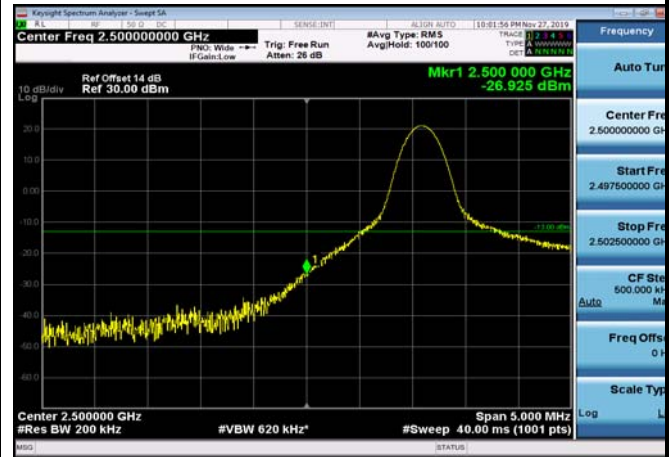

FDD07\_20MHz\_2510\_QPSK\_OneRB\_high\_ExtraBands\_Range\_2575~2576

FDD07\_20MHz\_2510\_QPSK\_OneRB\_high  
\_ExtraBands\_Range\_2576~2595

LowRange\_FDD07\_20MHz\_2510\_OneRB  
\_low\_QPSK

LowRange\_FDD07\_20MHz\_2510\_OneRB  
\_low\_Q16