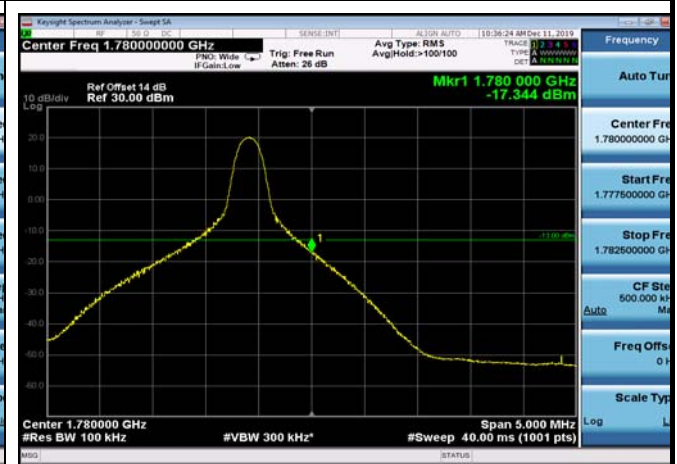

HighRange\_FDD66\_5MHz\_1777.5\_fullRB  
\_High\_Q16

HighRange\_FDD66\_10MHz\_1775\_OneRB\_high\_QPSK

HighRange\_FDD66\_10MHz\_1775\_OneRB\_high\_Q16

HighRange\_FDD66\_10MHz\_1775\_fullRB\_High\_QPSK

HighRange\_FDD66\_10MHz\_1775\_fullRB\_High\_Q16