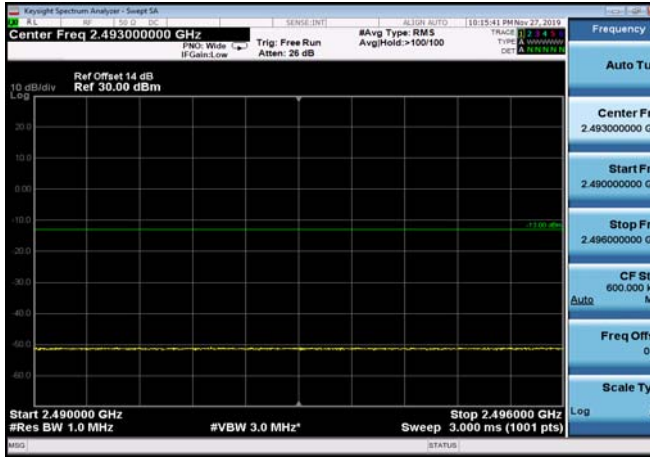

HighRange\_FDD07\_10MHz\_2565\_fullIRB  
\_High\_QPSK

HighRange\_FDD07\_10MHz\_2565\_fullIRB  
\_High\_Q16

FDD07\_10MHz\_2565\_QPSK\_fullIRB\_ExtraBan  
ds\_Range\_2475~2490

FDD07\_10MHz\_2565\_QPSK\_fullIRB\_ExtraBan  
ds\_Range\_2490~2496