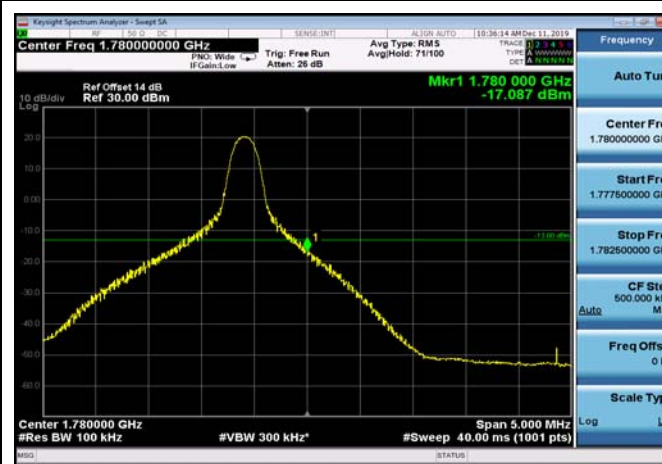

HighRange_FDD66_10MHz_1775_fullRB_High_QPSK

HighRange_FDD66_10MHz_1775_OneRB_high_QPSK