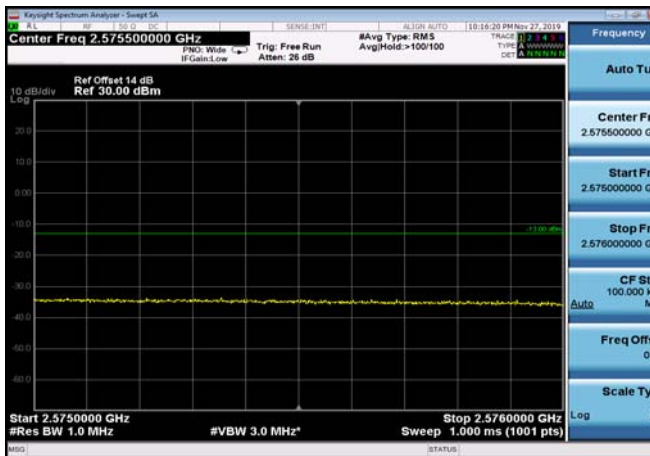

HighRange_FDD07_15MHz_2562.5_OneRB
_high_QPSK

FDD07_10MHz_2565_QPSK_fullIRB_ExtraBan
ds_Range_2575~2576