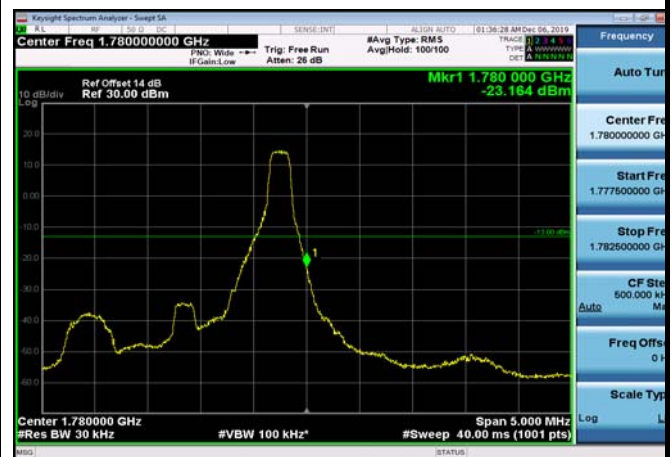

HighRange_FDD66_5MHz_1777.5_fullRB
_High_Q16

HighRange_FDD66_1.4MHz_1779.3_OneRB
_high_Q16