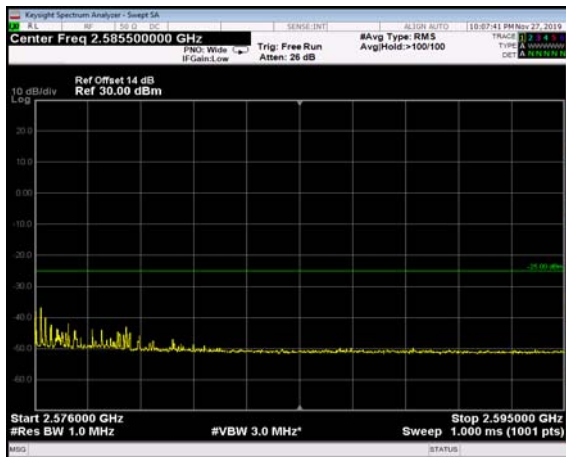

FDD07_5MHz_2567.5_Q16_OneRB_high_ExtraBands_Range_2576~2595