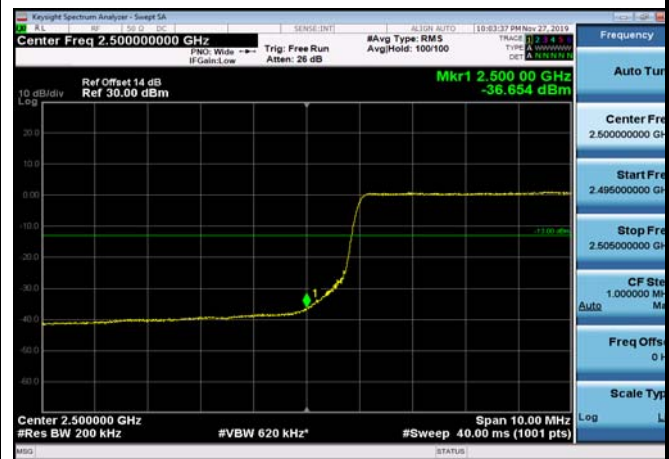

FDD07_20MHz_2510_Q16_fullIRB_ExtraBand
s_Range_2475~2490

LowRange_FDD07_20MHz_2510_fullRB
_Low_QPSK