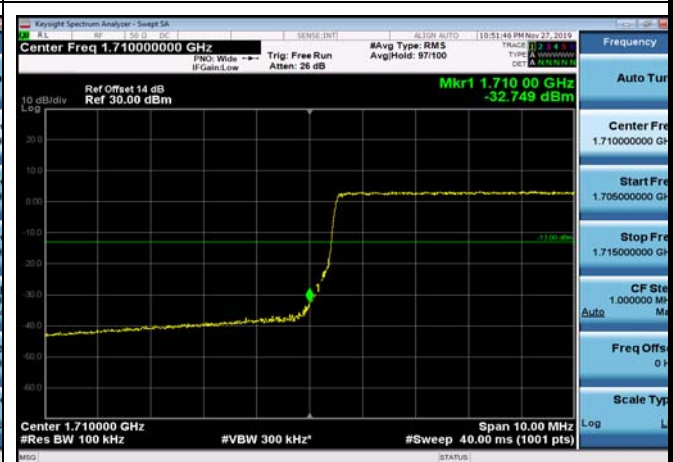

LowRange_FDD66_10MHz_1715_fullRB
_Low_Q16

LowRange_FDD66_15MHz_1717.5_OneRB