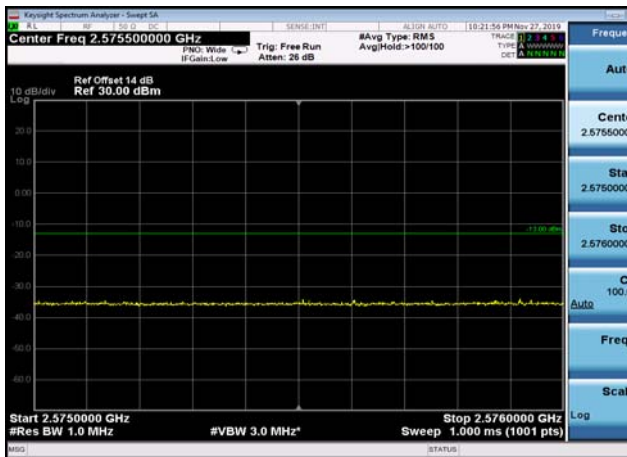

FDD07_15MHz_2562.5_QPSK_fullRB
_ExtraBands_Range_2575~2576