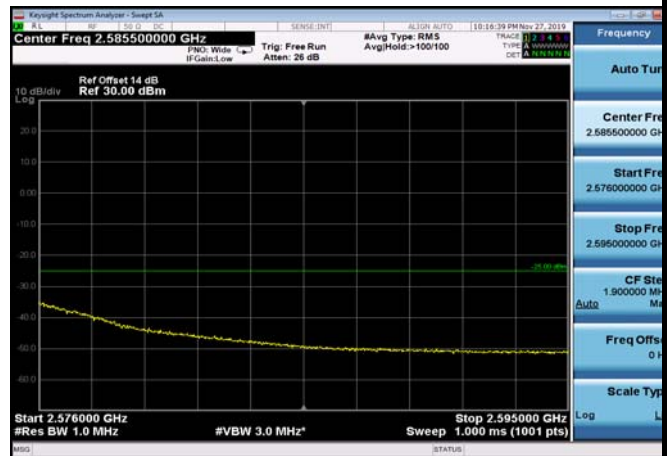

HighRange_FDD07_15MHz_2562.5_OneRB
_high_Q16

FDD07_10MHz_2565_QPSK_fullIRB_ExtraBan
ds_Range_2576~2595