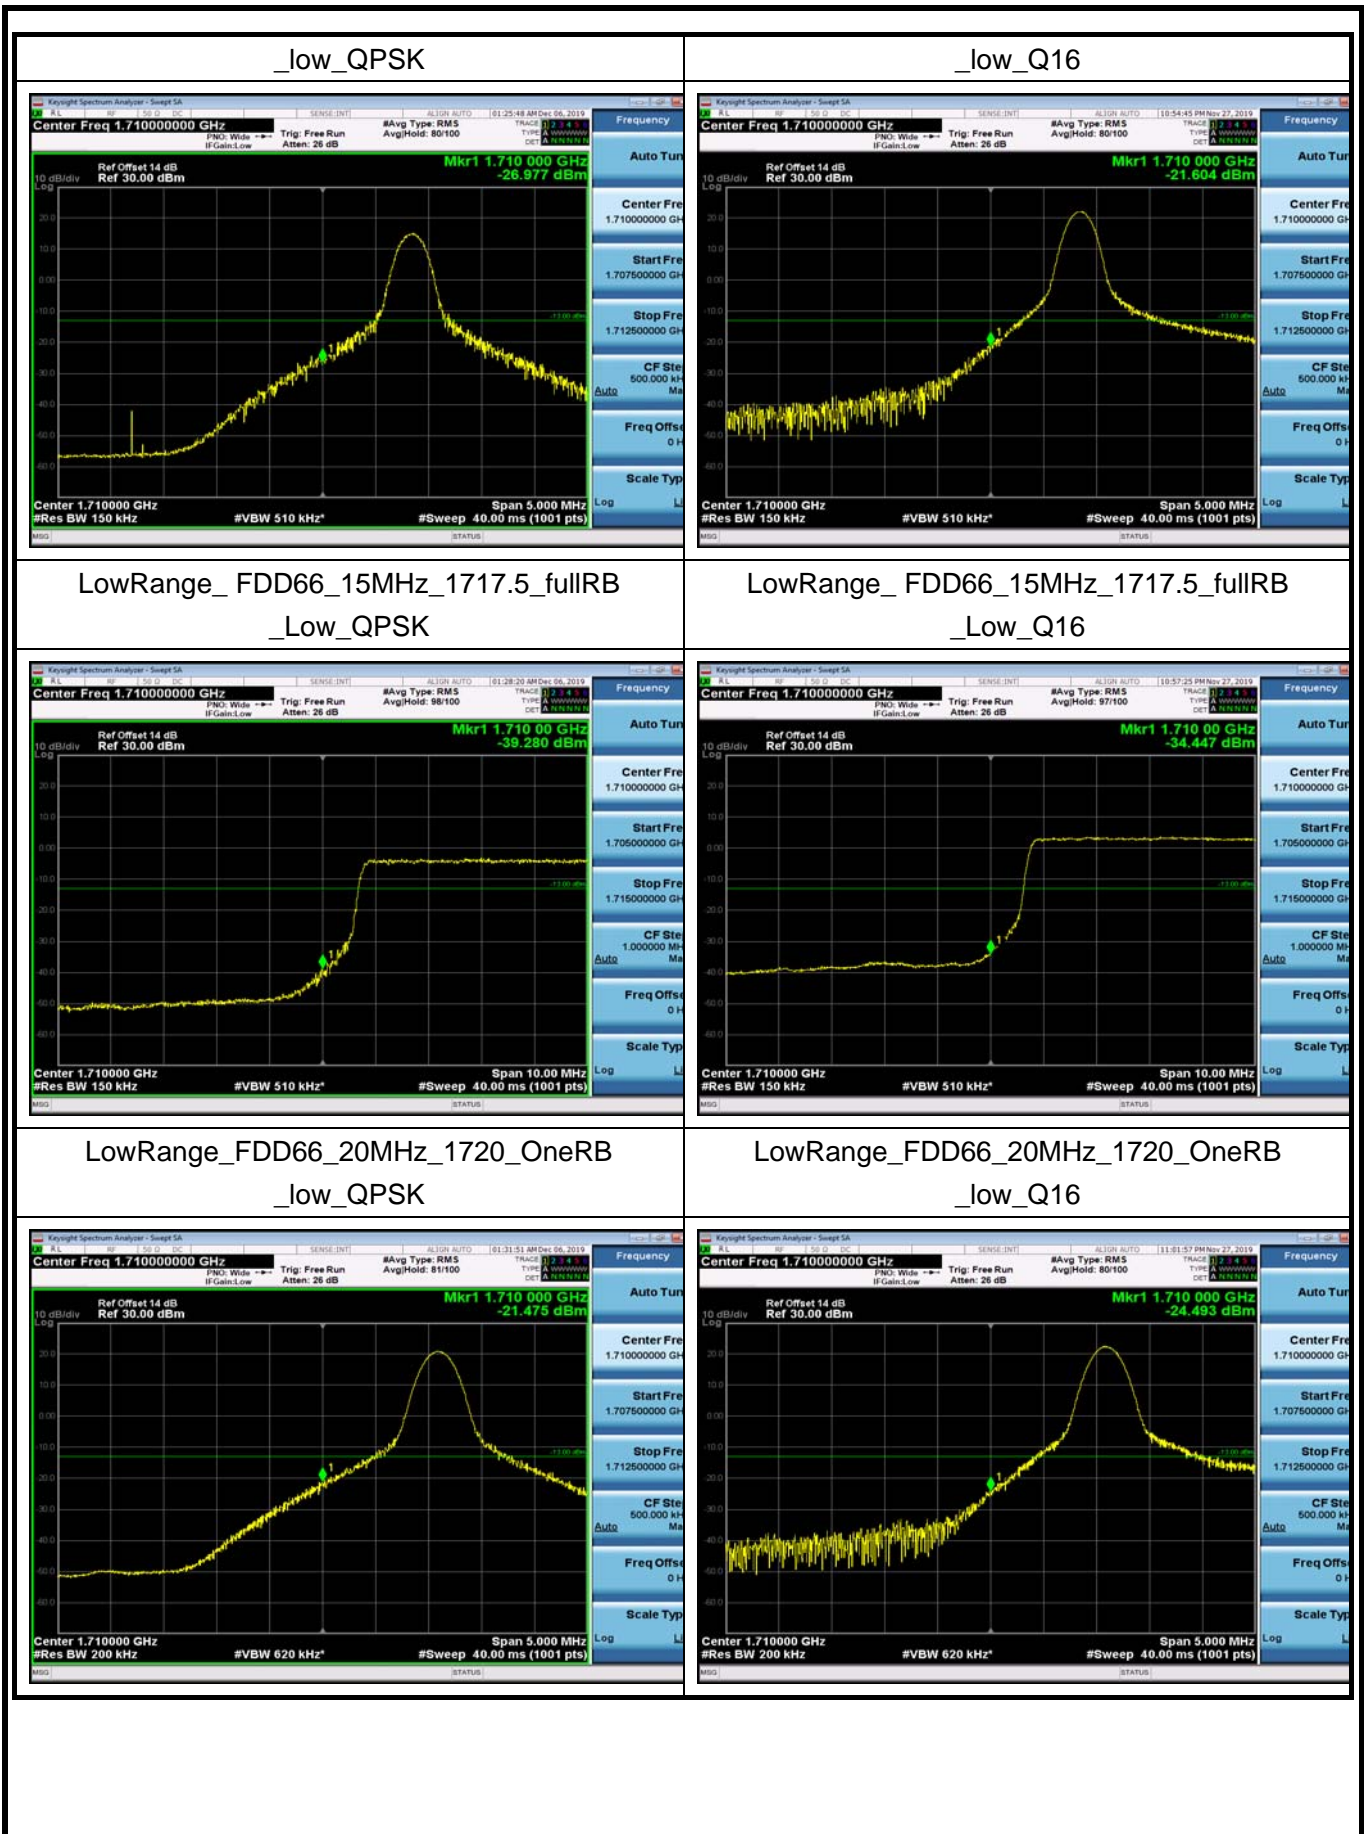

LowRange\_FDD66\_10MHz\_1715\_fullRB  
\_Low\_QPSK

LowRange\_FDD66\_10MHz\_1715\_fullRB  
\_Low\_Q16

LowRange\_FDD66\_15MHz\_1717.5\_OneRB

LowRange\_FDD66\_15MHz\_1717.5\_OneRB

LowRange\_FDD66\_20MHz\_1720\_fullRB  
\_Low\_QPSK