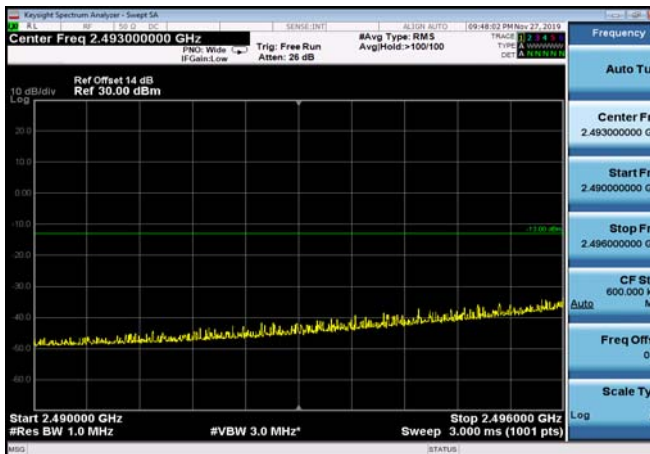

FDD07_5MHz_2502.5_Q16_fullIRB_ExtraBans_Range_2575~2576

FDD07_5MHz_2502.5_Q16_fullIRB_ExtraBans_Range_2490~2496