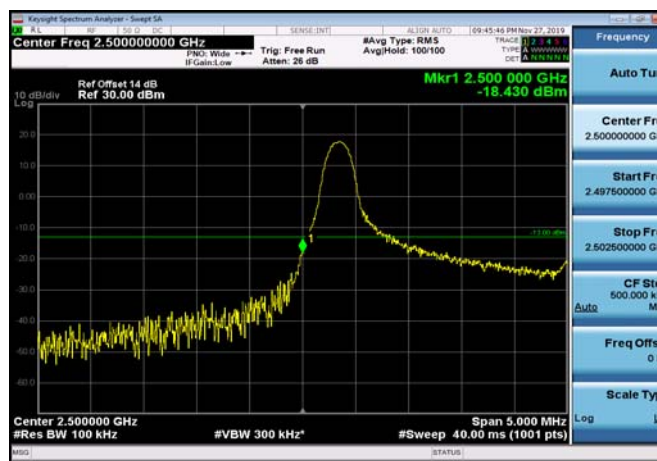

FDD07\_5MHz\_2502.5\_QPSK\_OneRB\_high\_ExtraBands\_Range\_2575~2576

FDD07\_5MHz\_2502.5\_QPSK\_OneRB\_high  
\_ExtraBands\_Range\_2576~2595

LowRange\_FDD07\_5MHz\_2502.5\_OneRB  
\_low\_QPSK

LowRange\_FDD07\_5MHz\_2502.5\_OneRB  
\_low\_Q16