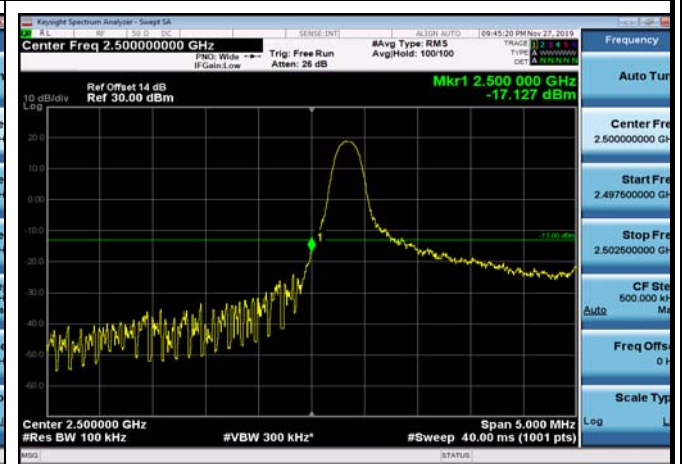

FDD07\_5MHz\_2502.5\_QPSK\_OneRB\_high\_ExtraBands\_Range\_2575~2576

FDD07\_5MHz\_2502.5\_QPSK\_OneRB\_high  
\_ExtraBands\_Range\_2576~2595

LowRange\_FDD07\_5MHz\_2502.5\_OneRB  
\_low\_QPSK

LowRange\_FDD07\_5MHz\_2502.5\_OneRB  
\_low\_Q16