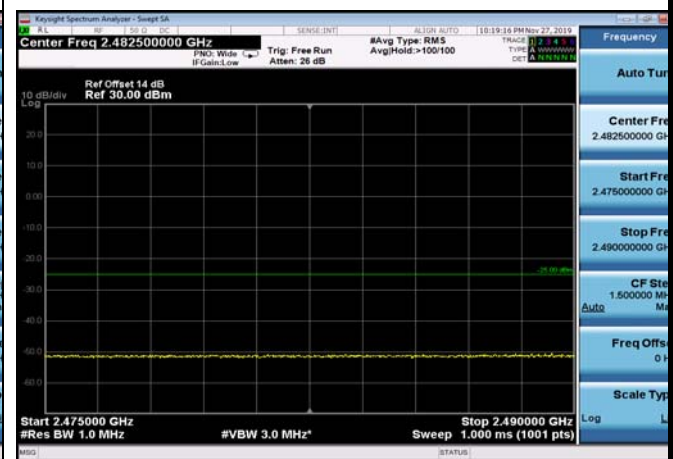

HighRange_FDD07_15MHz_2562.5_fullRB
_High_QPSK

FDD07_15MHz_2562.5_QPSK_OneRB_low
_ExtraBands_Range_2475~2490