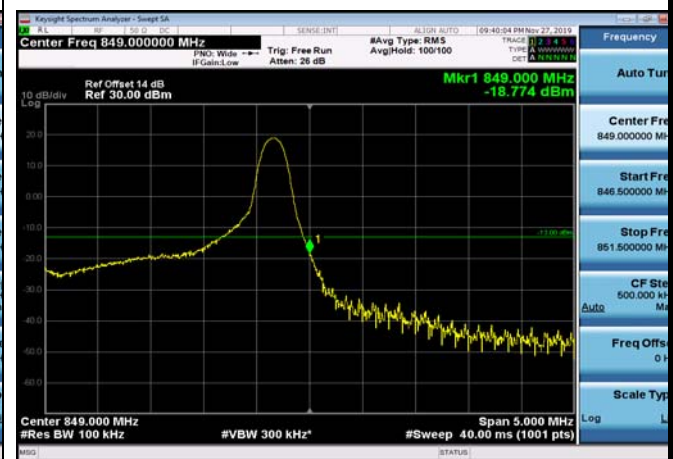

HighRange_FDD05_5MHz_846.5_fullRB
_High_Q16

HighRange_FDD05_5MHz_846.5_OneRB
_high_Q16