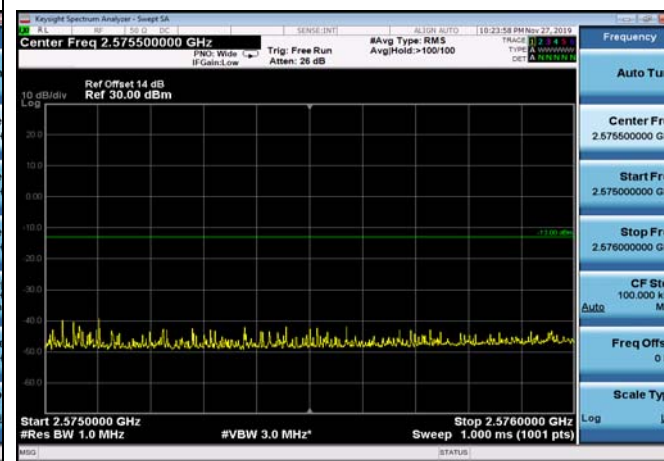

FDD07_20MHz_2560_QPSK_OneRB_low_ExtraBands_Range_2475~2490

FDD07_20MHz_2560_Q16_OneRB_high_ExtraBands_Range_2575~2576