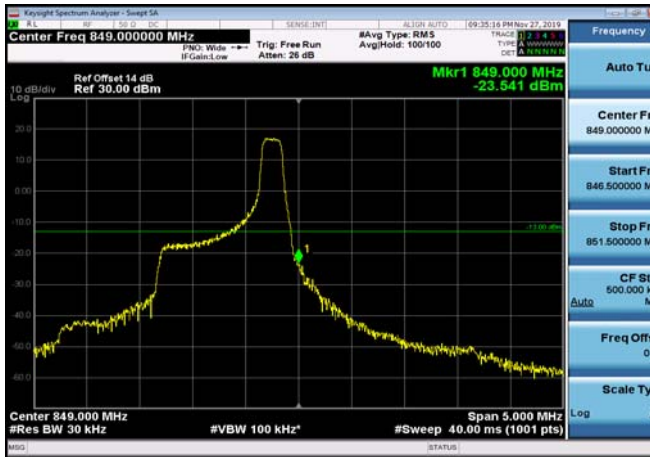

HighRange\_FDD05\_1.4MHz\_848.3\_OneRB\_high\_QPSK

HighRange\_FDD05\_1.4MHz\_848.3\_OneRB\_high\_Q16

HighRange\_FDD05\_1.4MHz\_848.3\_fullRB\_High\_QPSK

HighRange\_FDD05\_1.4MHz\_848.3\_fullRB\_High\_Q16