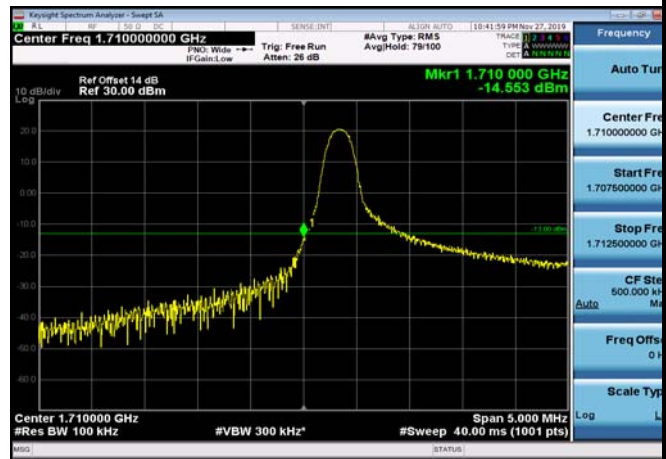

LowRange_FDD66_5MHz_1712.5_fullRB
_Low_Q16

LowRange_FDD66_5MHz_1712.5_OneRB_low_Q16