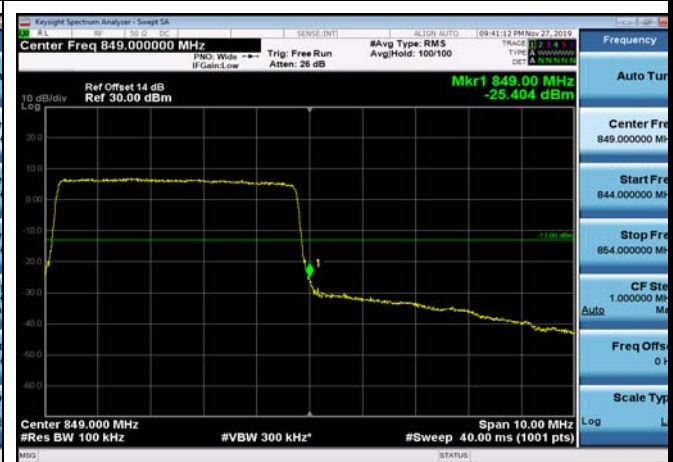

HighRange_FDD05_10MHz_844_OneRB_high_Q16

HighRange_FDD05_5MHz_846.5_fullRB
_High_Q16