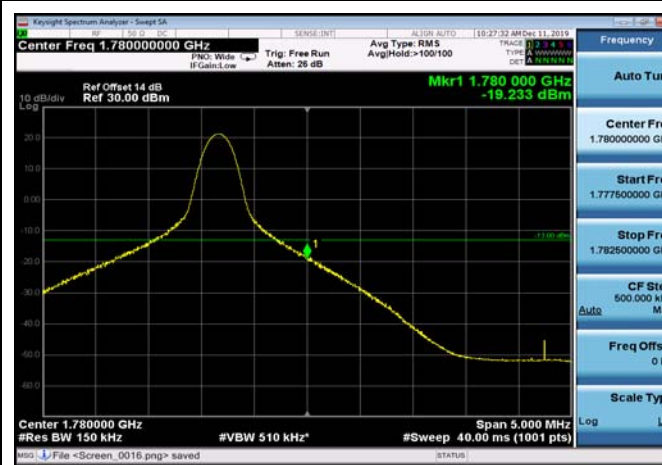

HighRange_FDD66_15MHz_1772.5_OneRB_high_QPSK