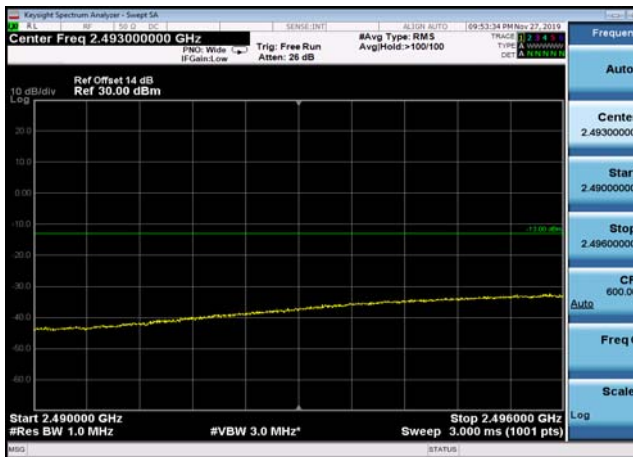

FDD07_10MHz_2505_Q16_fullRB_ExtraBand
s_Range_2490~2496