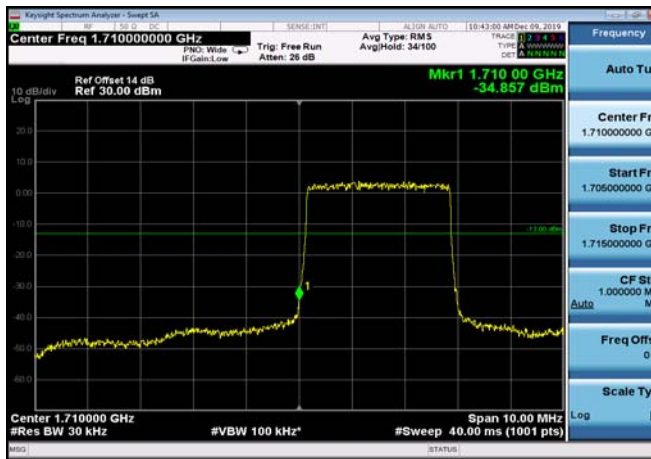

LowRange_FDD66_5MHz_1712.5_OneRB_low_QPSK

LowRange_FDD66_3MHz_1711.5_fullIRB_low_QPSK