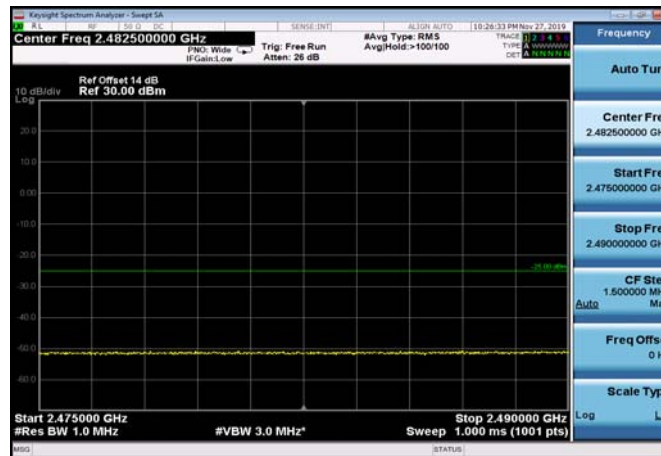

FDD07\_20MHz\_2560\_QPSK\_OneRB\_low  
\_ExtraBands\_Range\_2490~2496

HighRange\_FDD07\_20MHz\_2560\_fullIRB  
\_High\_QPSK

HighRange\_FDD07\_20MHz\_2560\_fullIRB  
\_High\_Q16

FDD07\_20MHz\_2560\_QPSK\_fullIRB\_ExtraBan  
ds\_Range\_2475~2490