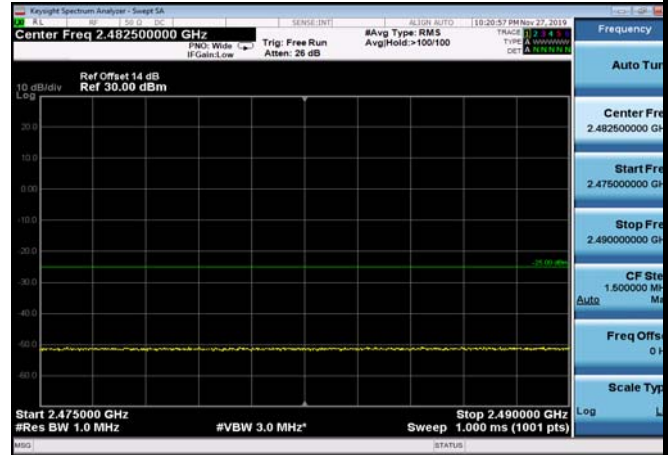

FDD07_15MHz_2562.5_QPSK_fullRB
_ExtraBands_Range_2570~2575

FDD07_15MHz_2562.5_QPSK_fullRB
_ExtraBands_Range_2475~2490