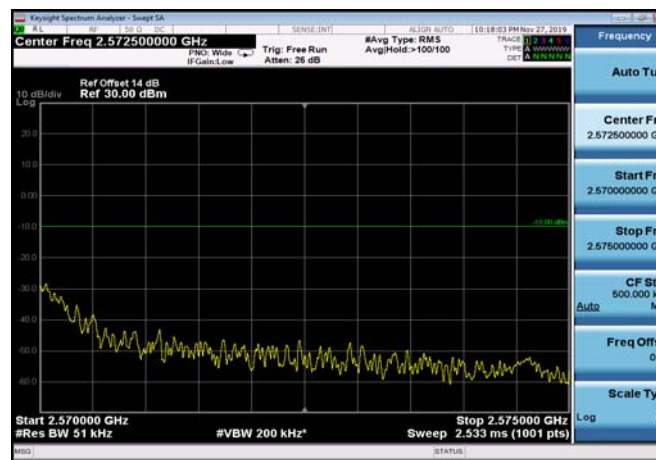

FDD07_15MHz_2562.5_Q16_OneRB_high
_ExtraBands_Range_2576~2595

FDD07_15MHz_2562.5_Q16_OneRB_high
_ExtraBands_Range_2570~2575