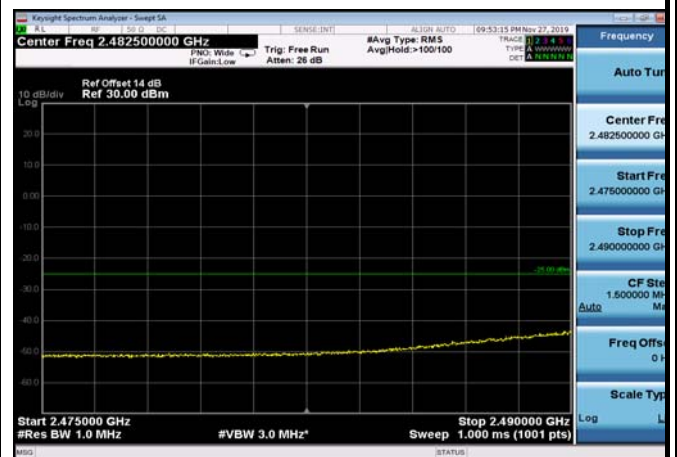

FDD07\_10MHz\_2505\_Q16\_OneRB\_low  
\_ExtraBands\_Range\_2490~2496

LowRange\_ FDD07\_10MHz\_2505\_fullRB  
\_Low\_QPSK

LowRange\_ FDD07\_10MHz\_2505\_fullRB  
\_Low\_Q16

FDD07\_10MHz\_2505\_Q16\_fullRB\_ExtraBand  
s\_Range\_2475~2490