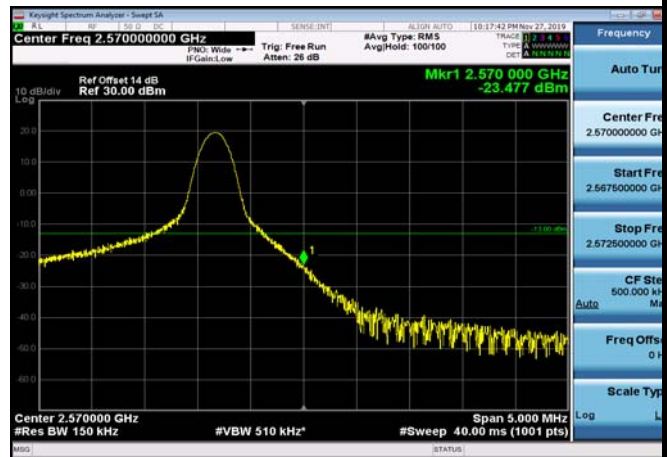

FDD07_15MHz_2562.5_Q16_OneRB_high
_ExtraBands_Range_2575~2576

HighRange_FDD07_15MHz_2562.5_OneRB
_high_Q16