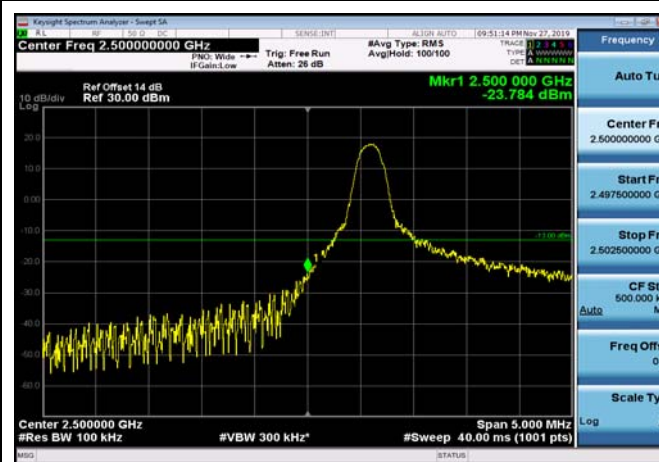

LowRange_FDD07_10MHz_2505_OneRB
_low_Q16