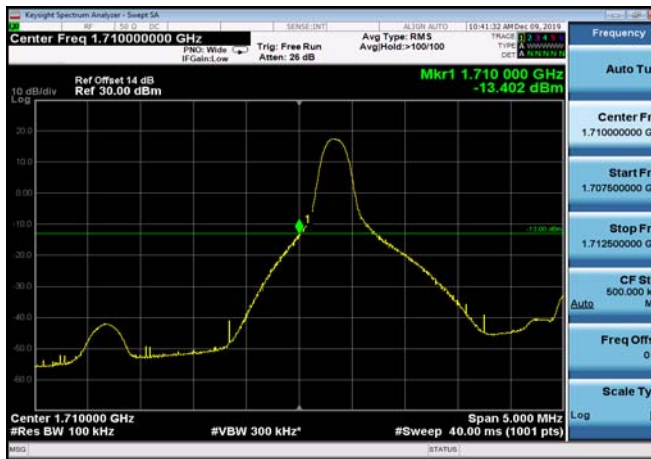

LowRange\_FDD66\_3MHz\_1711.5\_OneRB\_low\_QPSK

LowRange\_FDD66\_3MHz\_1711.5\_OneRB\_low\_Q16

LowRange\_FDD66\_3MHz\_1711.5\_fullIRB\_low\_QPSK

LowRange\_FDD66\_3MHz\_1711.5\_fullIRB\_low\_Q16

LowRange\_FDD66\_5MHz\_1712.5\_OneRB\_low\_QPSK