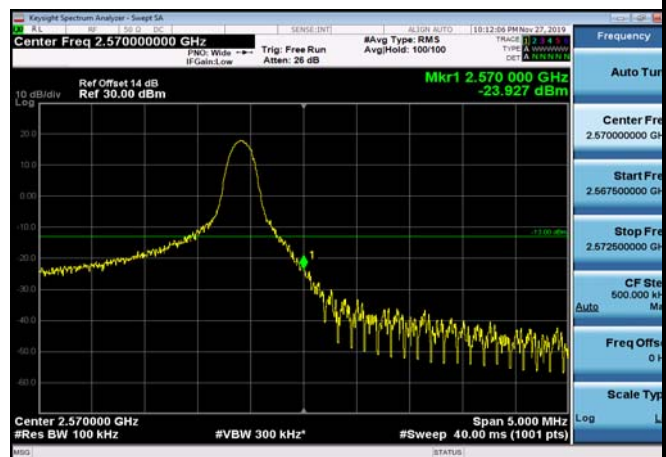

FDD07_10MHz_2565_Q16_OneRB_high_ExtraBands_Range_2575~2576

HighRange_FDD07_10MHz_2565_OneRB_high_Q16