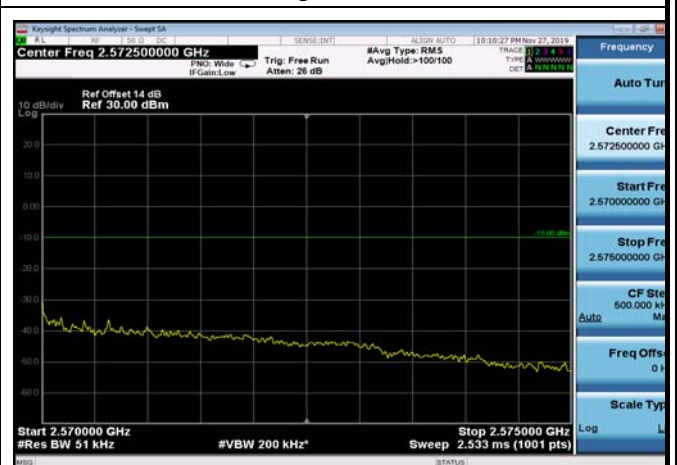

FDD07_5MHz_2567.5_QPSK_fullIRB_ExtraBands_Range_2576~2595

FDD07_5MHz_2567.5_QPSK_fullIRB_ExtraBa
nds_Range_2570~2575