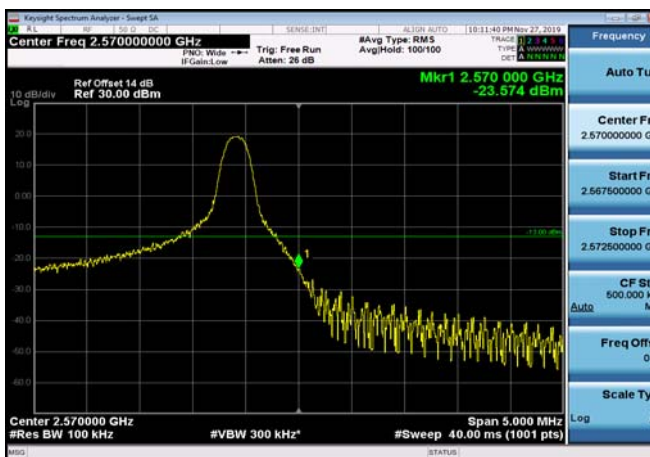

FDD07_10MHz_2565_Q16_OneRB_high_ExtraBands_Range_2570~2575

HighRange_FDD07_10MHz_2565_OneRB_high_QPSK